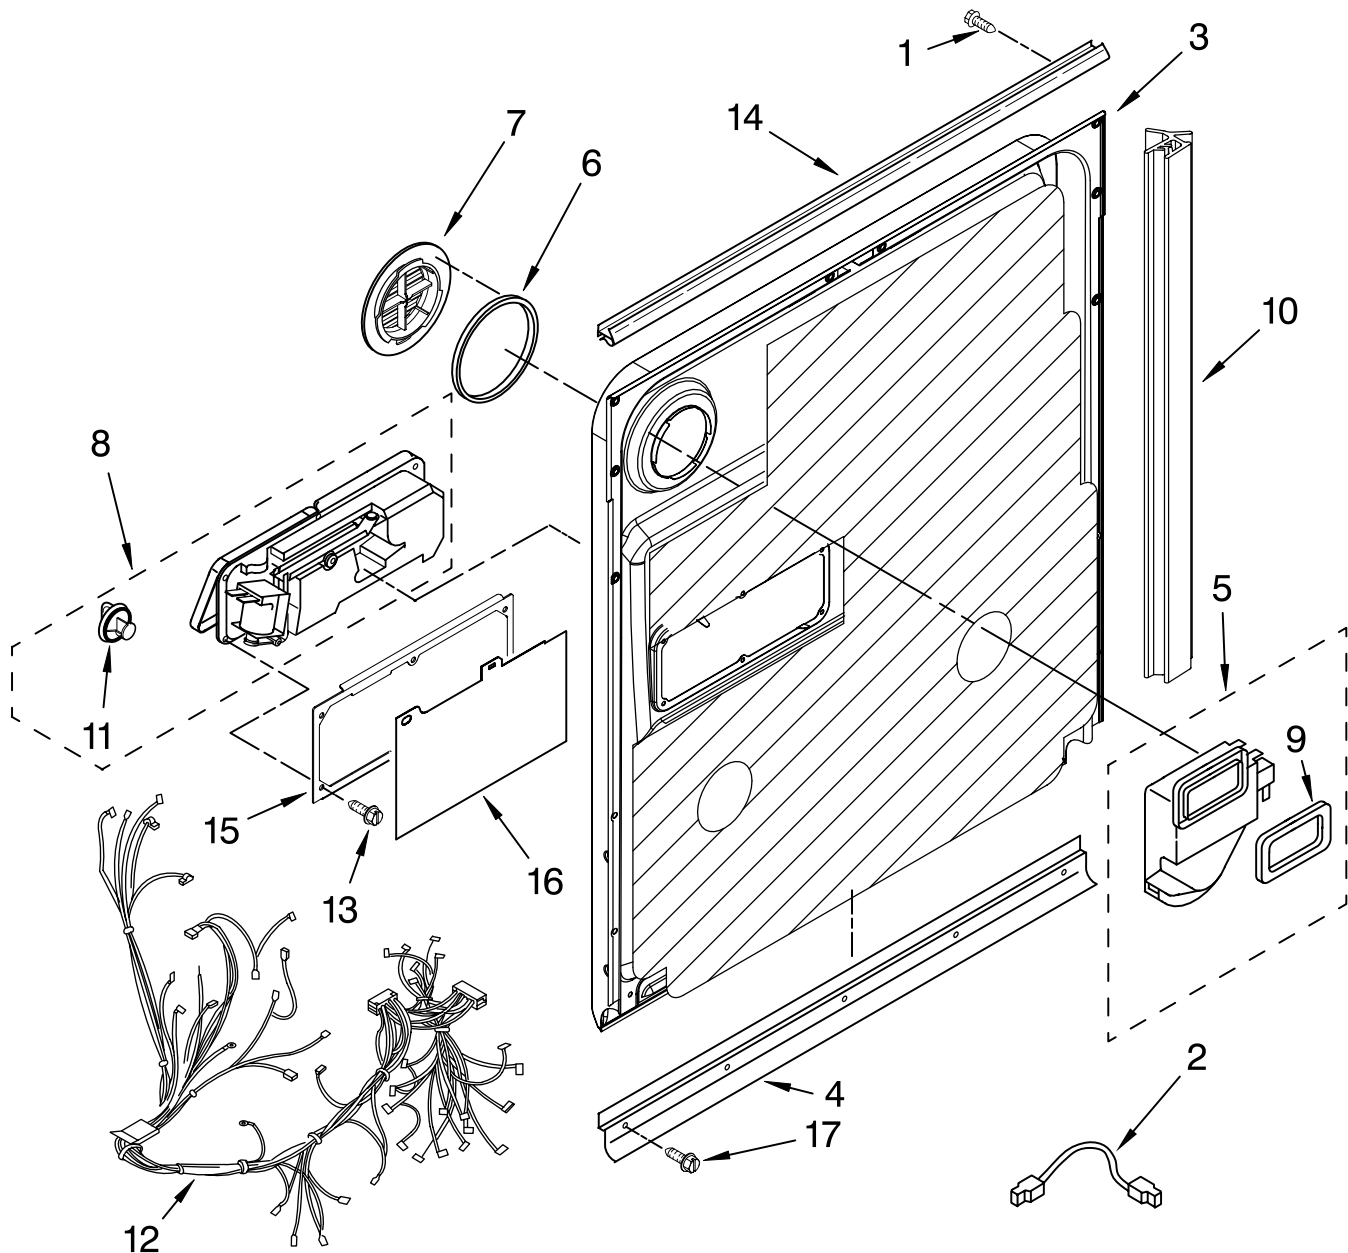

DOOR AND LATCH PARTS

For Models: MDB7709AWB0, MDB7709AWW0, MDB7709AWQ0, MDB7709AWS0
(Black) (White) (Biscuit) (Stainless)

Illus. No.	Part No.	DESCRIPTION
1	3369051	Screw, Door
2	8545608	Harness, Vent Motor
3	W10056249	Inner Door Mastic Assembly
4	8268937	Inlet, Air
5	W10164259	Vent Assembly
6	8269259	Gasket, Vent

Illus. No.	Part No.	DESCRIPTION
7	8545536	Deflector, Vent (Also Order Item 6)
8	W10199696	Dispenser, Assembly
9	8269258	Seal, Front
10	8574160	Seal, Side
11	W10199683	Cap, Rinse Aid
12	W10078201	Wiring Harness Main

Illus. No.	Part No.	DESCRIPTION
13	W10177098	Screw
14	8535660	Seal, Console/door
15	8535637	Bracket, Dispenser
16	8531865	Shield, Dispenser
17	8281217	Screw

FOR ORDERING INFORMATION REFER TO PARTS PRICE LIST