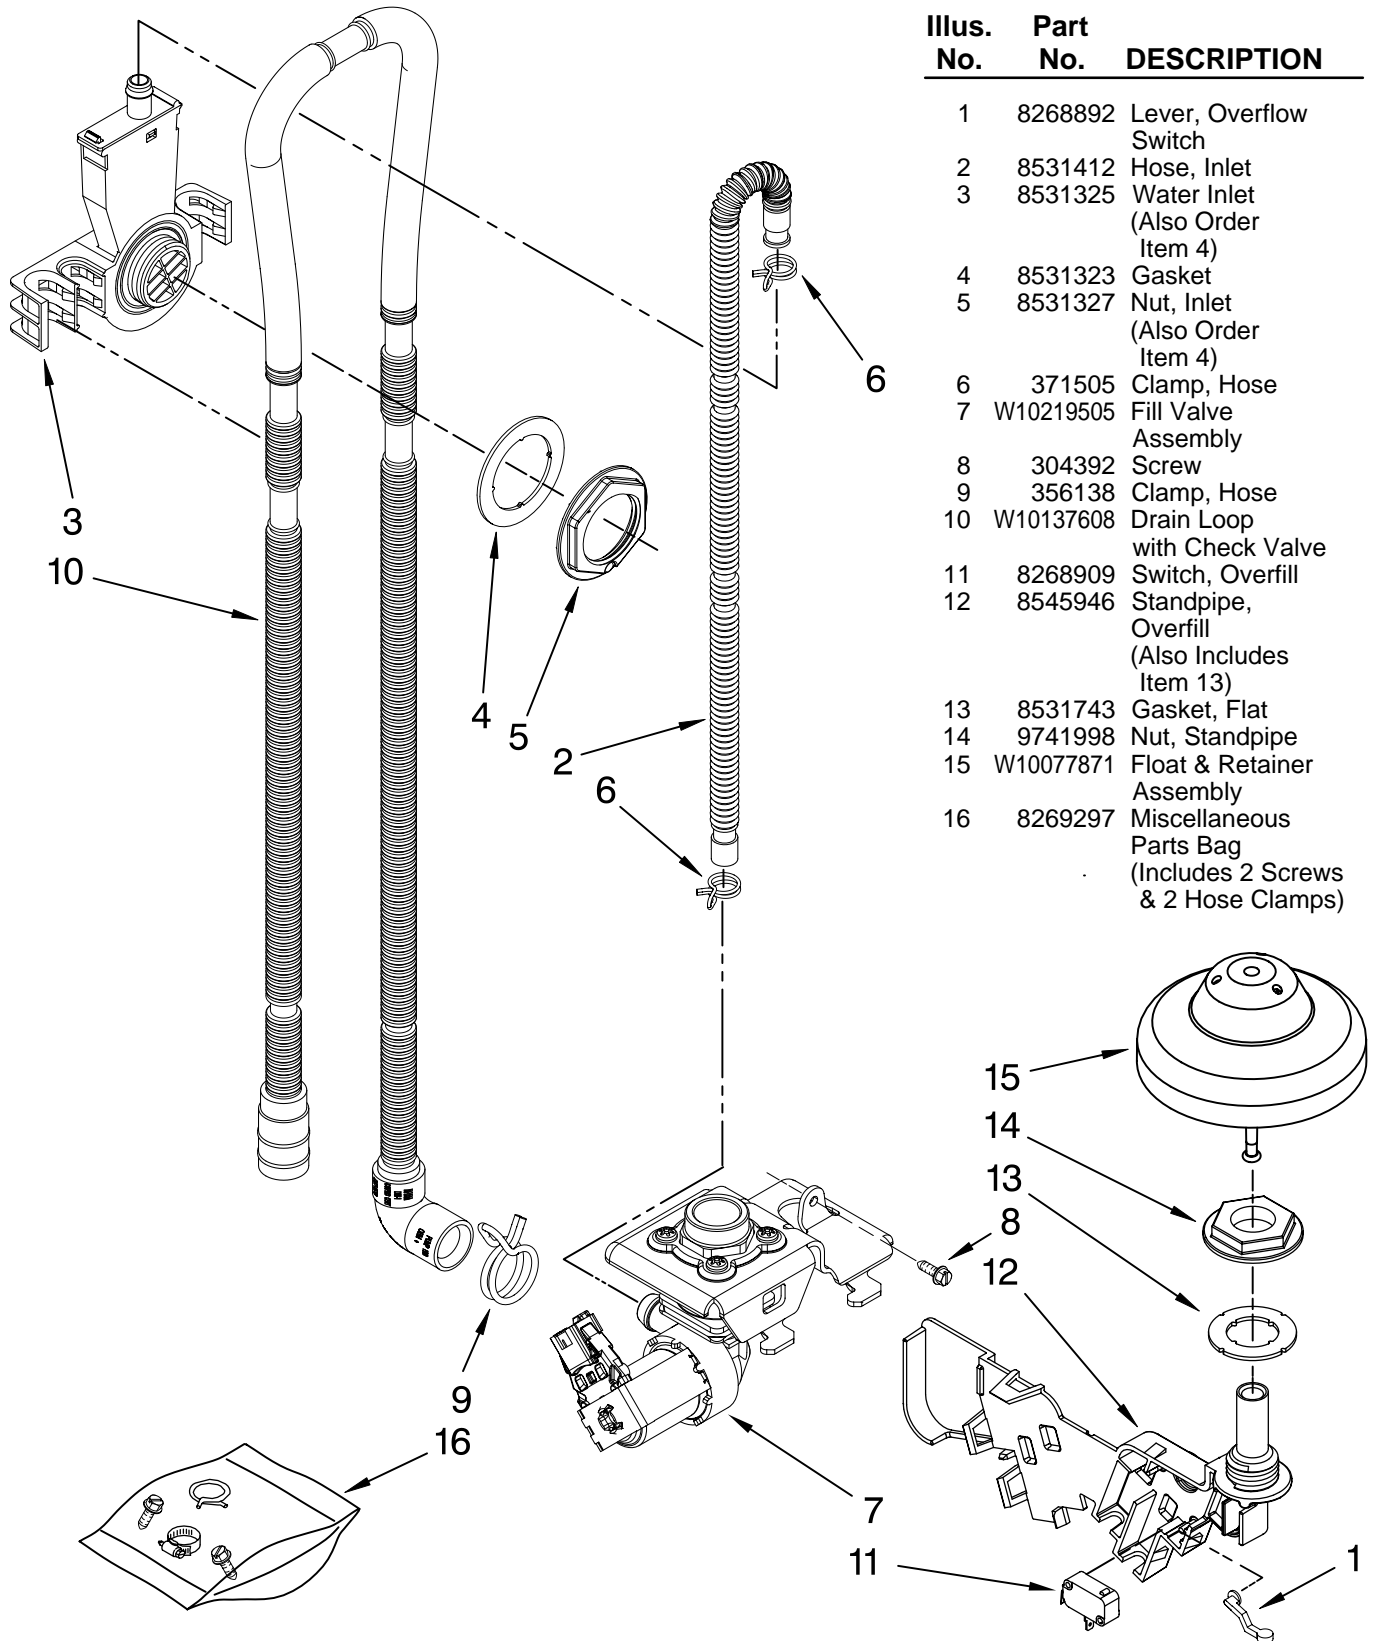

FILL, DRAIN AND OVERFILL PARTS

For Models: MDB7709AWB0, MDB7709AWW0, MDB7709AWQ0, MDB7709AWS0
(Black) (White) (Biscuit) (Stainless)

Illus. No.	Part No.	DESCRIPTION
1	8268892	Lever, Overflow Switch
2	8531412	Hose, Inlet
3	8531325	Water Inlet (Also Order Item 4)
4	8531323	Gasket
5	8531327	Nut, Inlet (Also Order Item 4)
6	371505	Clamp, Hose
7	W10219505	Fill Valve Assembly
8	304392	Screw
9	356138	Clamp, Hose
10	W10137608	Drain Loop with Check Valve
11	8268909	Switch, Overflow
12	8545946	Standpipe, Overflow (Also Includes Item 13)
13	8531743	Gasket, Flat
14	9741998	Nut, Standpipe
15	W10077871	Float & Retainer Assembly
16	8269297	Miscellaneous Parts Bag (Includes 2 Screws & 2 Hose Clamps)

FOR ORDERING INFORMATION REFER TO PARTS PRICE LIST