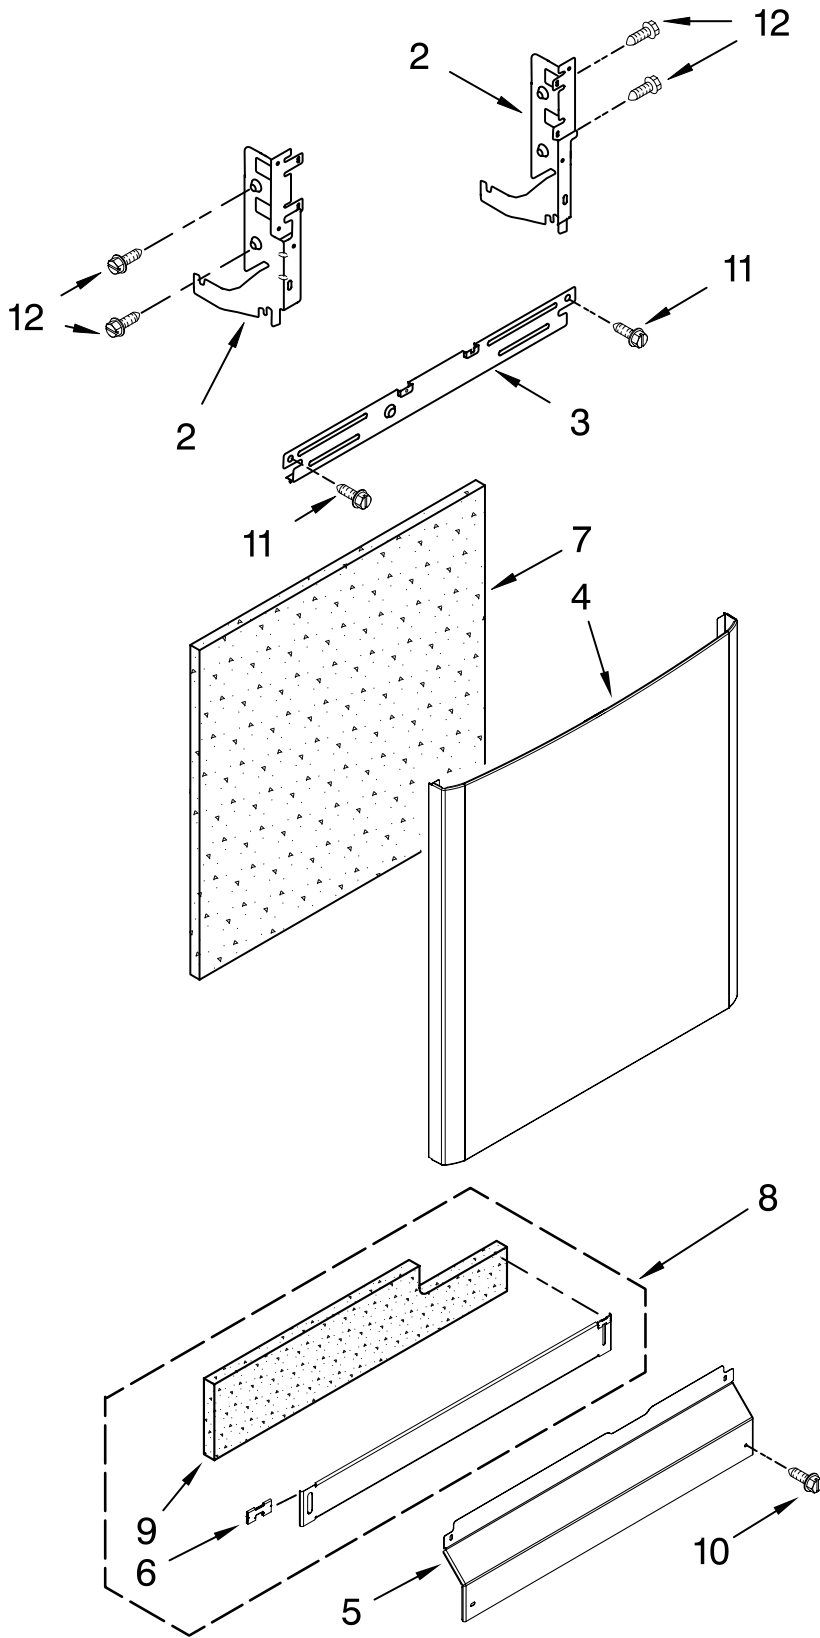

For Models: MDB7709AWB0, MDB7709AWW0, MDB7709AWQ0, MDB7709AWS0

(Black)

(White)

(Biscuit)

(Stainless)

Illus. No.	Part No.	DESCRIPTION
1		Literature Parts
	W10199707	Instructions, Installation
	W10255026	Energy Guide
	W10199658	Guide, Use & Care English/French
	W10199659	Guide, Use & Care Spanish
	W10142800	Tech Sheet
2		Arm, Hinge
	8534854	Left
	8534853	Right
3	8268983	Stiffener, Door
4		Panel Front
	W10199758	Black
	W10199759	White
	W10199760	Biscuit
	W10199761	Stainless
5		Access Panel
	8573255	Black
	8573256	White
	8573257	Biscuit
6	8269016	Clip, Grounding
7	W10073520	Insulation, Door
8		Toe Panel
		(Includes Item 9)
	W10205336	Black
	W10205337	White
	W10205338	Biscuit
9	W10073540	Insulation, Toe Panel
10		Screw
	302868	Black
	3400836	White
11	304392	Screw
12	3400071	Screw

FOR ORDERING INFORMATION REFER TO PARTS PRICE LIST

CONTROL PANEL PARTS

For Models: MDB7709AWB0, MDB7709AWW0, MDB7709AWQ0, MDB7709AWS0
 (Black) (White) (Biscuit) (Stainless)

Illus. No.	Part No.	DESCRIPTION
1		Console Asm. (Includes Active Overlay & Insert)
	W10199784	Black
	W10199785	White
	W10199786	Biscuit
	W10199787	Monochrome
2	8546546	Clip, BI-Metal
3	W10250166	Control Electronic
4	8269209	Switch, Door
5	W10077360	Latch Assembly
6	661663	Bi-Metal
7	3369051	Screw
8		Handle, Latch
	W10205889	Black
	W10205890	White
	W10205891	Biscuit