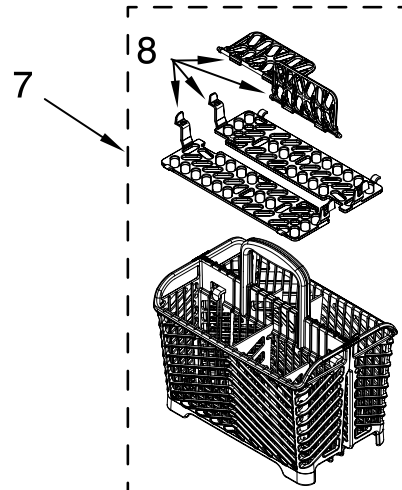

Illus. No.	Part No.	DESCRIPTION
1	W10240108	Dishrack, Upper
2	8565925	Stop, Track Non-Removable
3	W10194028	Wheel
4	3385089	Track, Rack
5	W10199682	Stop, Track Removable
6	6-918303	Clip, Wheel Mounting

FOR ORDERING INFORMATION REFER TO PARTS PRICE LIST

LOWER RACK PARTS

For Models: MDB7709AWB0, MDB7709AWW0, MDB7709AWQ0, MDB7709AWS0
 (Black) (White) (Biscuit) (Stainless)

Illus. No.	Part No.	DESCRIPTION
1	W10082825	Lower Rack Assembly
2	W10199654	Cupshelf Assembly
3	8268713	Wheel & Transport Assembly
4	W10082907	Tine Row Basket
5	W10175279	Retainer, Tine Row
6	8539118	Latch Assembly
7	W10199701	Silverware, Basket Assembly (Includes Item 8)
8	W10199681	Lid, Silverware Basket