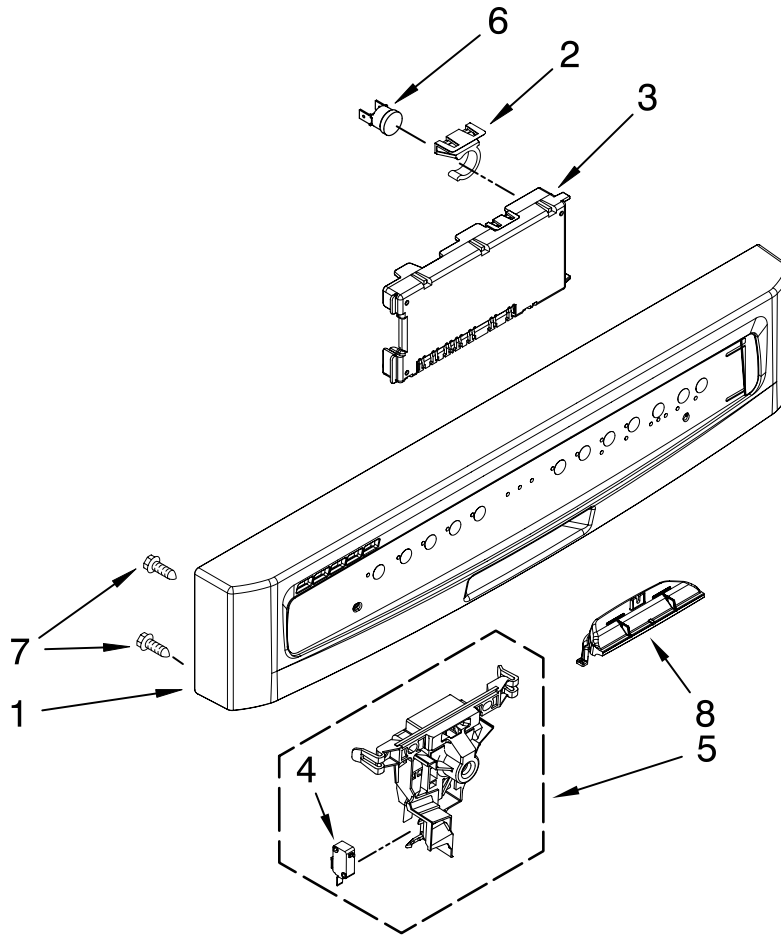

CONTROL PANEL PARTS

For Models: MDB7709AWB0, MDB7709AWW0, MDB7709AWQ0, MDB7709AWS0
(Black) (White) (Biscuit) (Stainless)

Illus. No.	Part No.	DESCRIPTION
1		Console Asm. (Includes Active Overlay & Insert)
	W10199784	Black
	W10199785	White
	W10199786	Biscuit
	W10199787	Monochrome
2	8546546	Clip, BI-Metal
3	W10250166	Control Electronic
4	8269209	Switch, Door
5	W10077360	Latch Assembly
6	661663	Bi-Metal
7	3369051	Screw
8		Handle, Latch
	W10205889	Black
	W10205890	White
	W10205891	Biscuit

FOR ORDERING INFORMATION REFER TO PARTS PRICE LIST