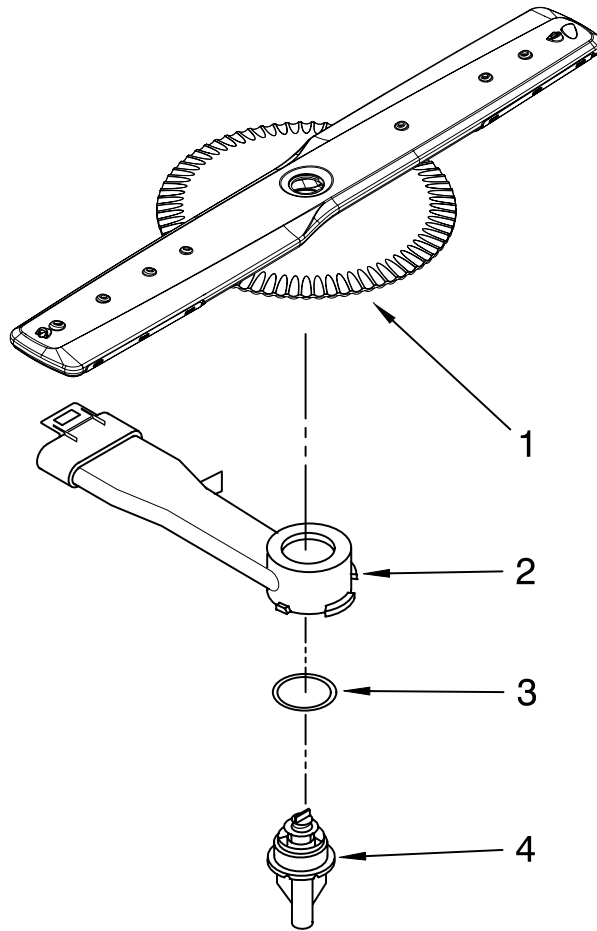

LOWER WASHARM PARTS

For Models: MDB7709AWB0, MDB7709AWW0, MDB7709AWQ0, MDB7709AWS0
(Black) (White) (Biscuit) (Stainless)

Illus. No.	Part No.	DESCRIPTION
1	W10240183	Wash Arm Assembly
2	8268343	Cap, Internal Rear Feed
3	8268340	Seal, Sprayarm
4	W10077898	Support, Lower Sprayarm

FOR ORDERING INFORMATION REFER TO PARTS PRICE LIST