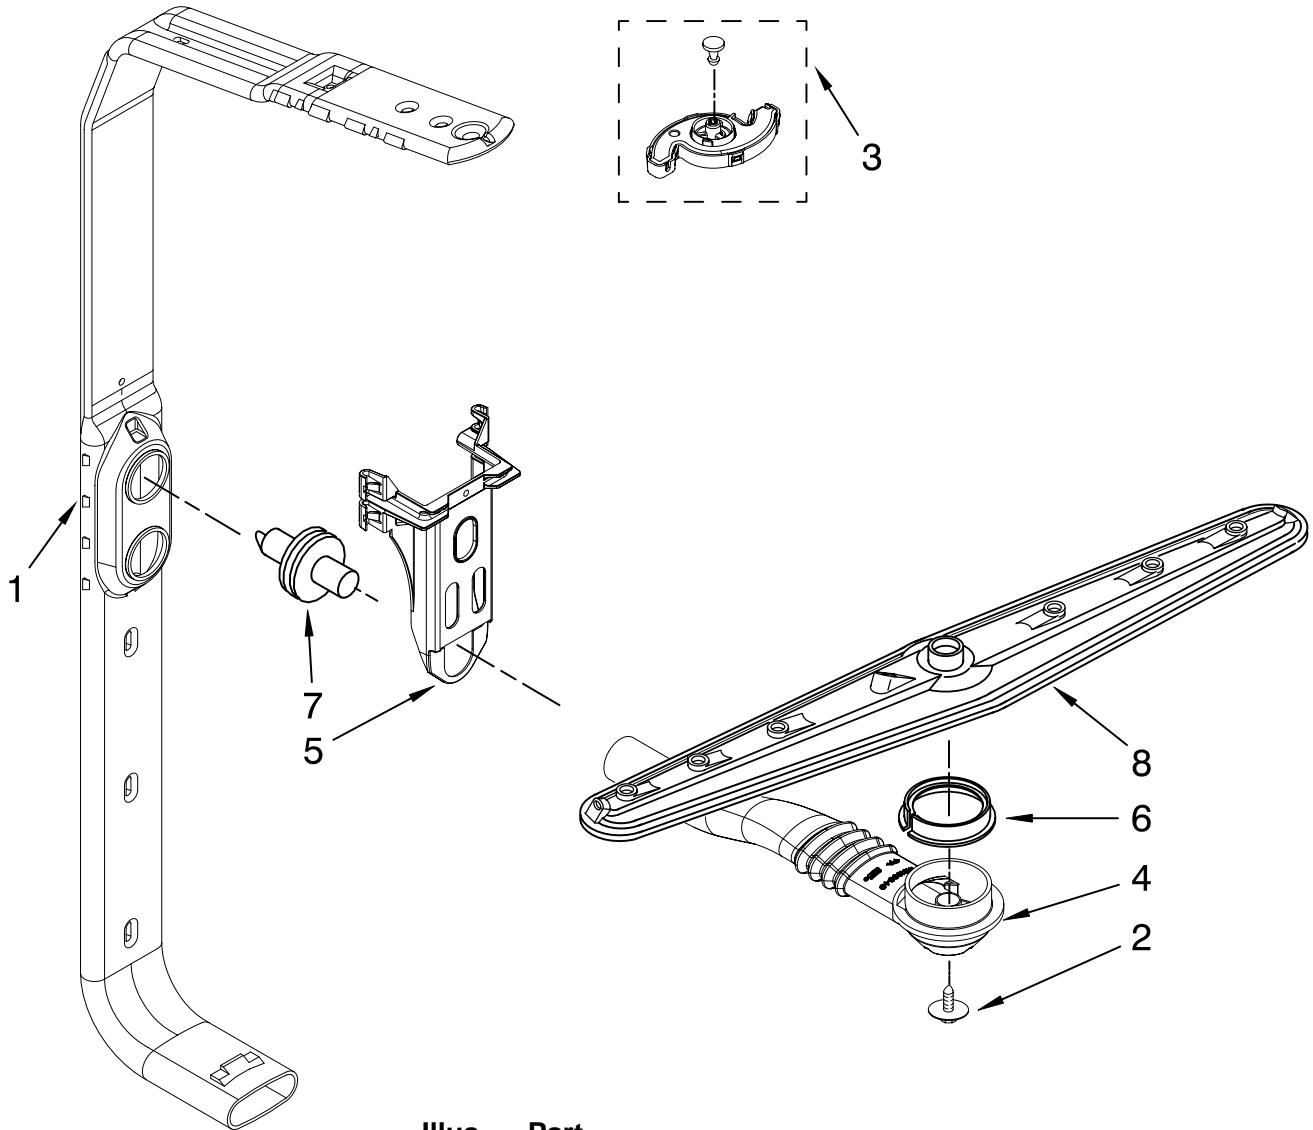

UPPER WASH AND RINSE PARTS

For Models: MDB7709AWB0, MDB7709AWW0, MDB7709AWQ0, MDB7709AWS0
(Black) (White) (Biscuit) (Stainless)

Illus. No.	Part No.	DESCRIPTION

1	8559850	Feed Tube Silverware Zone (Also Includes Item 3 & 11)
2	8533889	Screw
3	8557720	Spinner, 3rd Level Wash
4	W10199649	Manifold
5	W10199648	Hanger
6	8268433	Seal, Sprayarm
7	W10082831	Nozzle-Feed
8	W10082841	Sprayarm
9	8575244	Valve Assembly, Manifold

FOR ORDERING INFORMATION REFER TO PARTS PRICE LIST