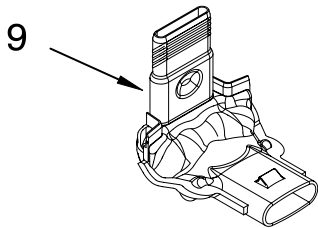

UPPER WASH AND RINSE PARTS

For Models: MDB7709AWB0, MDB7709AWW0, MDB7709AWQ0, MDB7709AWS0
(Black) (White) (Biscuit) (Stainless)

Illus. No.	Part No.	DESCRIPTION

1	8559850	Feed Tube Silverware Zone (Also Includes Item 3 & 11)
2	8533889	Screw
3	8557720	Spinner, 3rd Level Wash
4	W10199649	Manifold
5	W10199648	Hanger
6	8268433	Seal, Sprayarm
7	W10082831	Nozzle-Feed
8	W10082841	Sprayarm
9	8575244	Valve Assembly, Manifold

FOR ORDERING INFORMATION REFER TO PARTS PRICE LIST