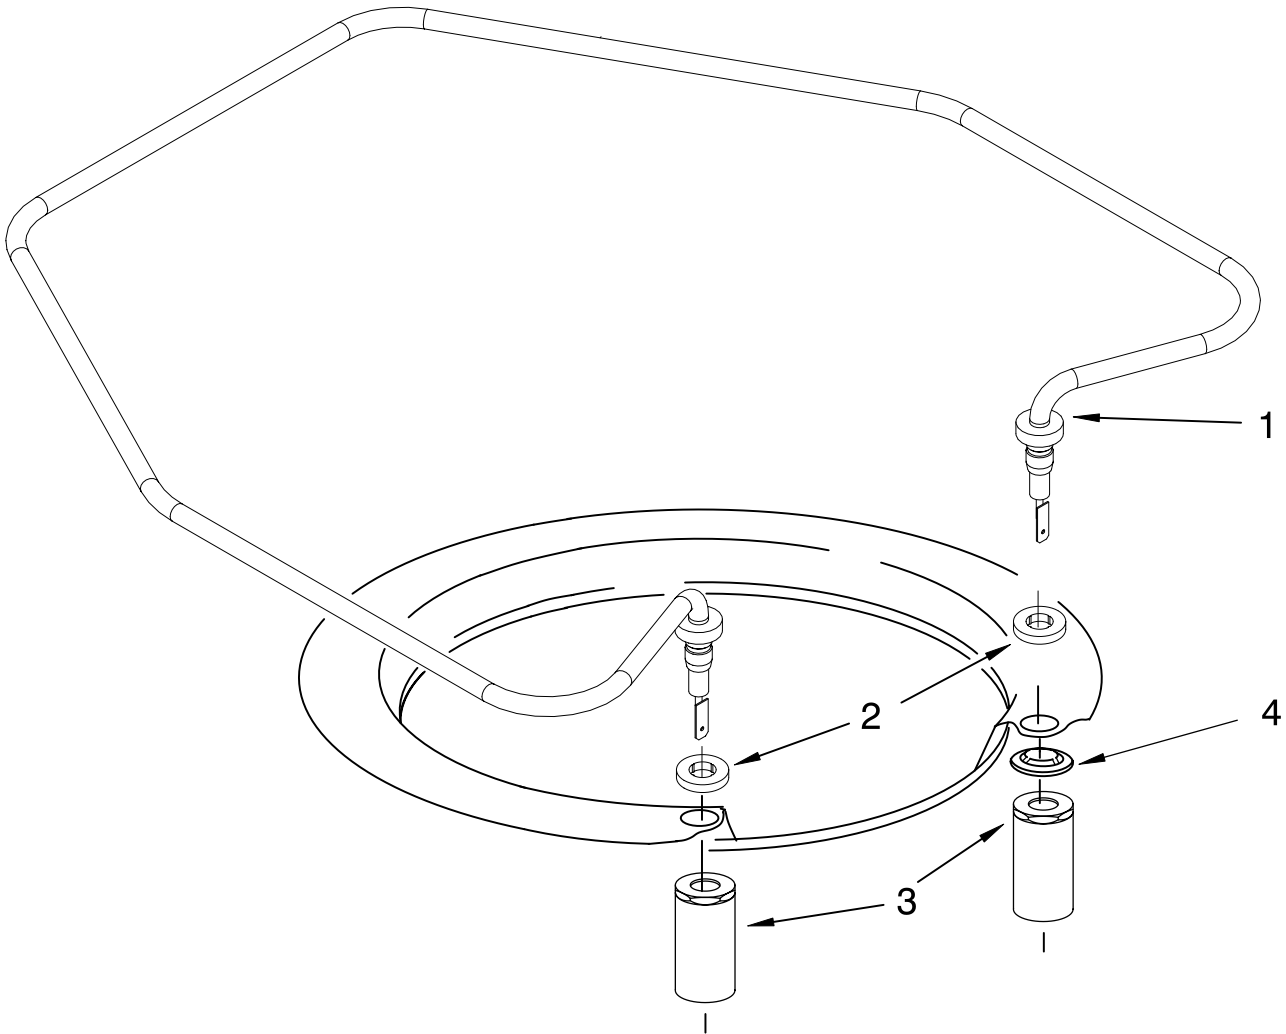

HEATER PARTS

For Models: MDB7709AWB0, MDB7709AWW0, MDB7709AWQ0, MDB7709AWS0
(Black) (White) (Biscuit) (Stainless)

<u>Illus. No.</u>	<u>Part No.</u>	<u>DESCRIPTION</u>
1	8537057	Heater Element Assembly (Also Includes Item 2)
2	717273	Washer, Heater Element
3	8268548	Nut, Heater Element
4	3400931	Speed Nut

NOTE: If heater element is removed, it must be replaced.

FOR ORDERING INFORMATION REFER TO PARTS PRICE LIST