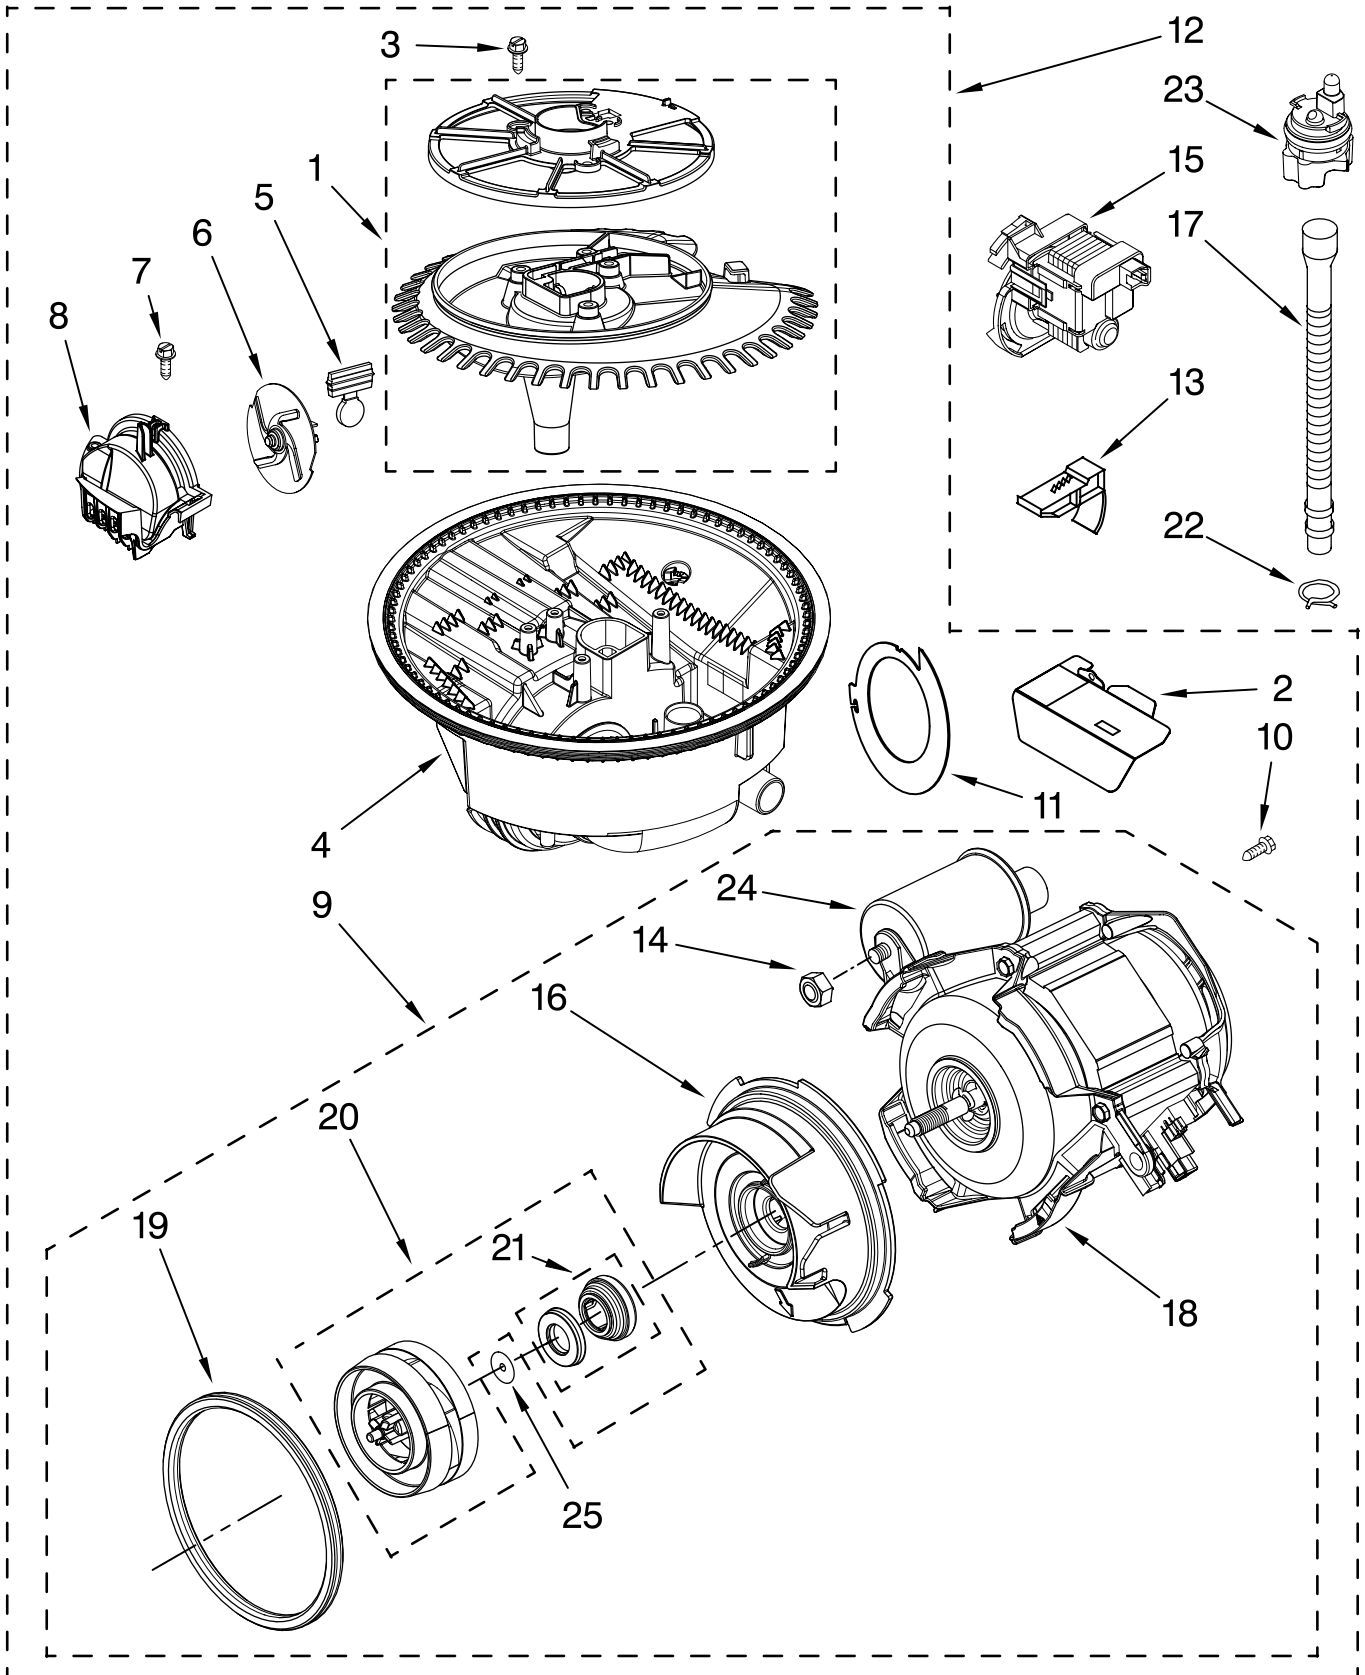

PUMP AND MOTOR PARTS

For Models: MDB7709AWB0, MDB7709AWW0, MDB7709AWQ0, MDB7709AWS0
(Black) (White) (Biscuit) (Stainless)

FOR ORDERING INFORMATION REFER TO PARTS PRICE LIST

PUMP AND MOTOR PARTS

For Models: MDB7709AWB0, MDB7709AWW0, MDB7709AWQ0, MDB7709AWS0
(Black) (White) (Biscuit) (Stainless)

Illus. No.	Part No.	DESCRIPTION
1	8534952	Accumulator Assy
2	8283527	Shield, Motor
3	3400069	Screw
4	8572618	Sump with seal
5	8268375	Check Valve, Sump
6	W10083957	Chopper Assembly
7	9741232	Screw
8	8531857	Protector, Inlet
9	W10231538	Motor Assembly
10	3400217	Screw
11	W10084567	Screen, Separation
12	W10084107	Sump & Motor Assembly
13	8269524	Tab, Sump
14	8533949	Nut
15	8558995	Pump, Drain
16	8531019	Volute, Back (Also Order Items 21 & 25)
17	8269144	Hose, Drain
18	W10226459	Motor
19	8268397	Seal, Volute
20	8531017	Impeller Kit (Also Order Item 25)
21	8268403	Face Seal Assembly (Also Order Item 25)
22	356138	Clamp, Hose
23	W10134017	Optical Water Indicator
24	W10216724	Capacitor
25	8531018	Washer

FOR ORDERING INFORMATION REFER TO PARTS PRICE LIST