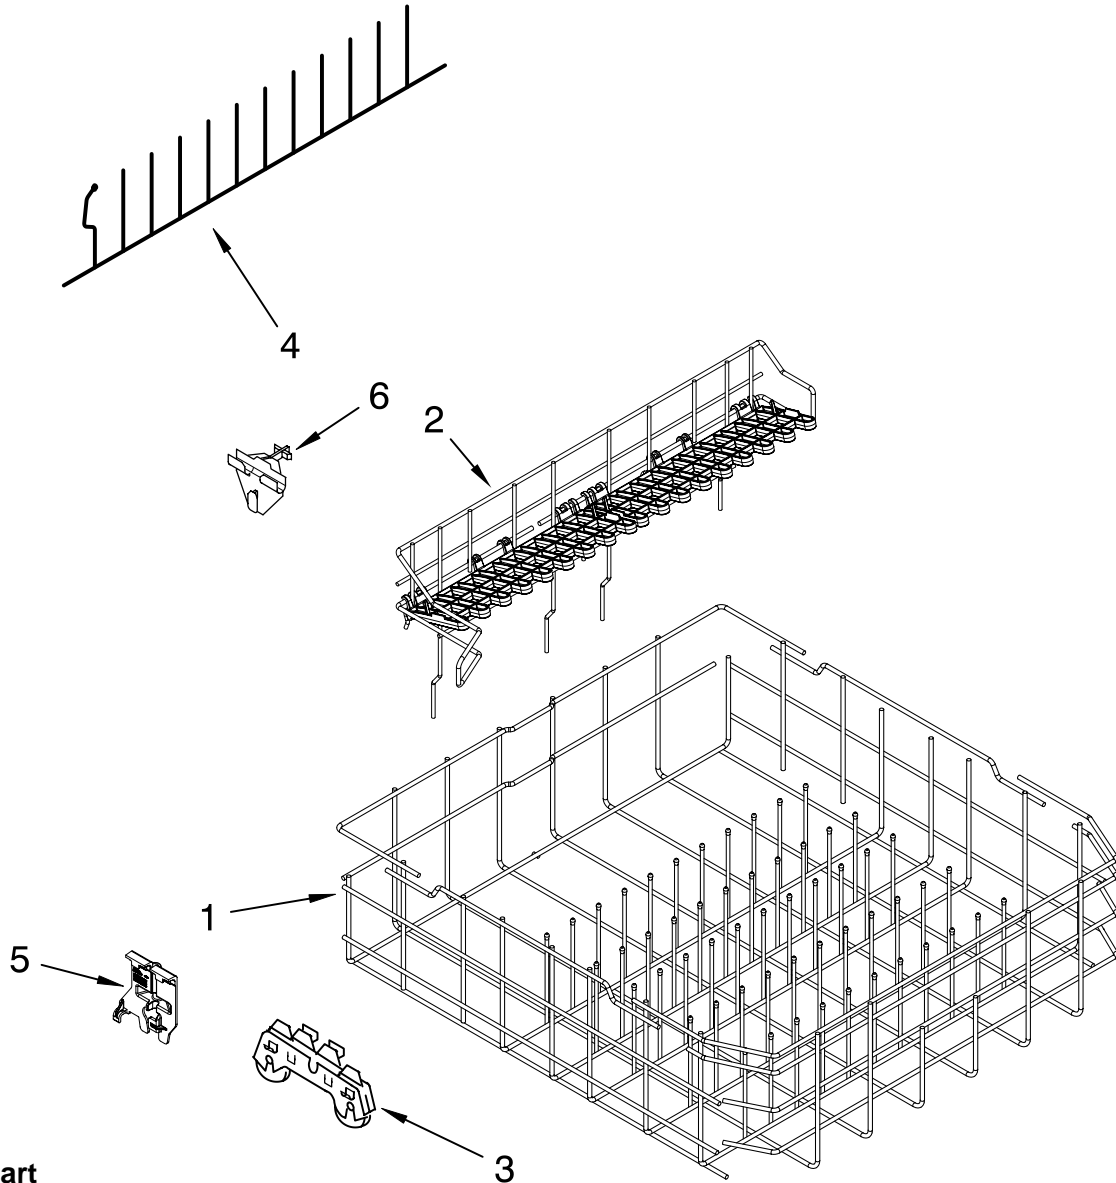

LOWER RACK PARTS

For Models: MDB7709AWB0, MDB7709AWW0, MDB7709AWQ0, MDB7709AWS0
(Black) (White) (Biscuit) (Stainless)

Illus. No.	Part No.	DESCRIPTION
1	W10082825	Lower Rack Assembly
2	W10199654	Cupshelf Assembly
3	8268713	Wheel & Transport Assembly
4	W10082907	Tine Row Basket
5	W10175279	Retainer, Tine Row
6	8539118	Latch Assembly
7	W10199701	Silverware, Basket Assembly (Includes Item 8)
8	W10199681	Lid, Silverware Basket