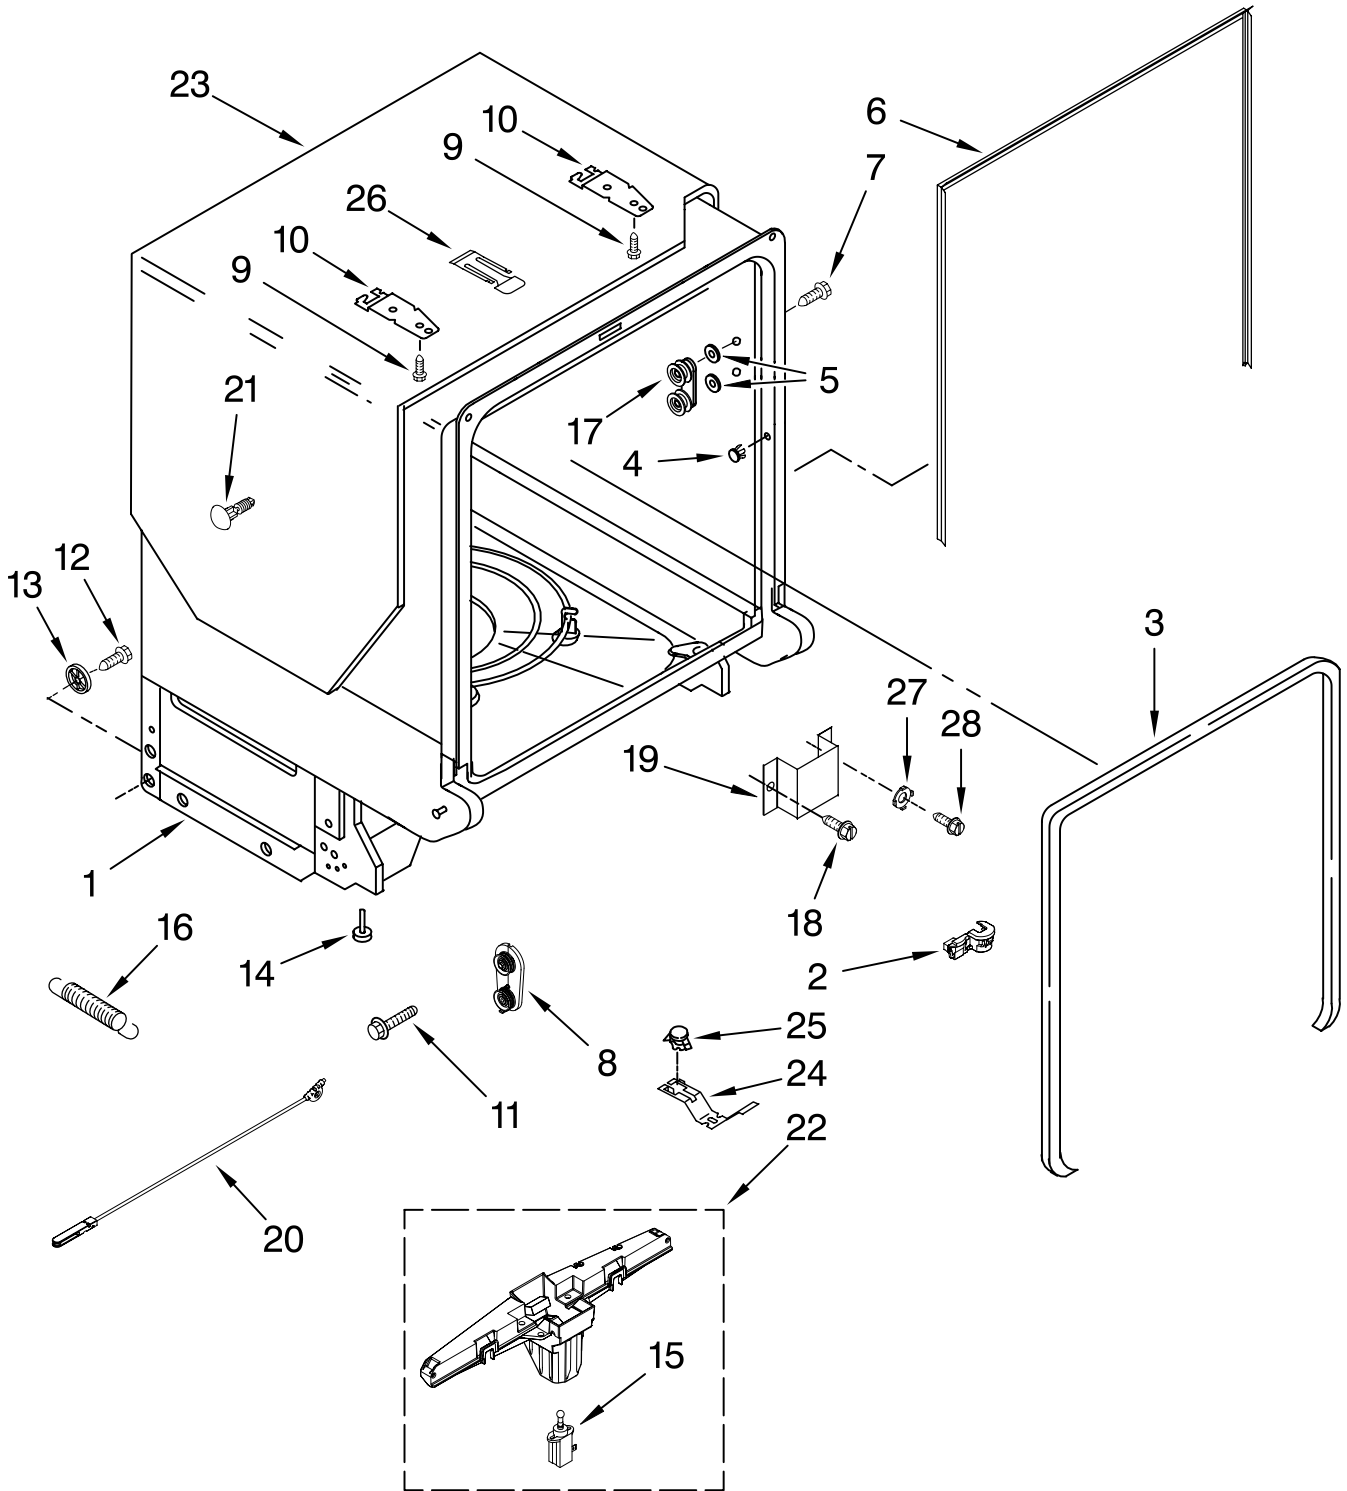

TUB AND FRAME PARTS

For Models: MDB7709AWB0, MDB7709AWW0, MDB7709AWQ0, MDB7709AWS0
(Black) (White) (Biscuit) (Stainless)

FOR ORDERING INFORMATION REFER TO PARTS PRICE LIST

TUB AND FRAME PARTS

For Models: MDB7709AWB0, MDB7709AWW0, MDB7709AWQ0, MDB7709AWS0

(Black)

(White)

(Biscuit)

(Stainless)

Illus. No.	Part No.	DESCRIPTION
1	W10164353	Tub Assembly (Includes Heater Assembly)
2	8573061	Strain Relief
3	W10112096	Door Seal
4	W10082838	Plug Tub
5	9743002	Gasket, Bracket Mounting
6	8269110	Seal, Cabinet
7	3400072	Screw
8	W10084086	Door, Balance Assembly
9	3367670	Screw
10	8269145	Bracket, Undercounter
11	3400074	Screw
12	3370389	Screw
13	8268977	Wheel Leg
14	8524584	Leveler, Leg
15	W10082769	Motor, Wax
16	8270020	Spring, Door Balance
17	8270019	Wheel & Mount Assembly (Also Order Item 6)
18	3400892	Screw
19	8268991	Cover, Terminal Box
20	W10158291	Cable, Door Balance
21	304666	Retainer, Push
22	8572661	Actuator Assy (Includes Item 15)
23	8573240	Shield, Sound Tub
24	9742648	Bracket, Thermostat
25	661566	Thermostat
26	W10077370	Strike, Latch
27	3378128	Washer, Pronged
28	3400014	Screw

FOR ORDERING INFORMATION REFER TO PARTS PRICE LIST