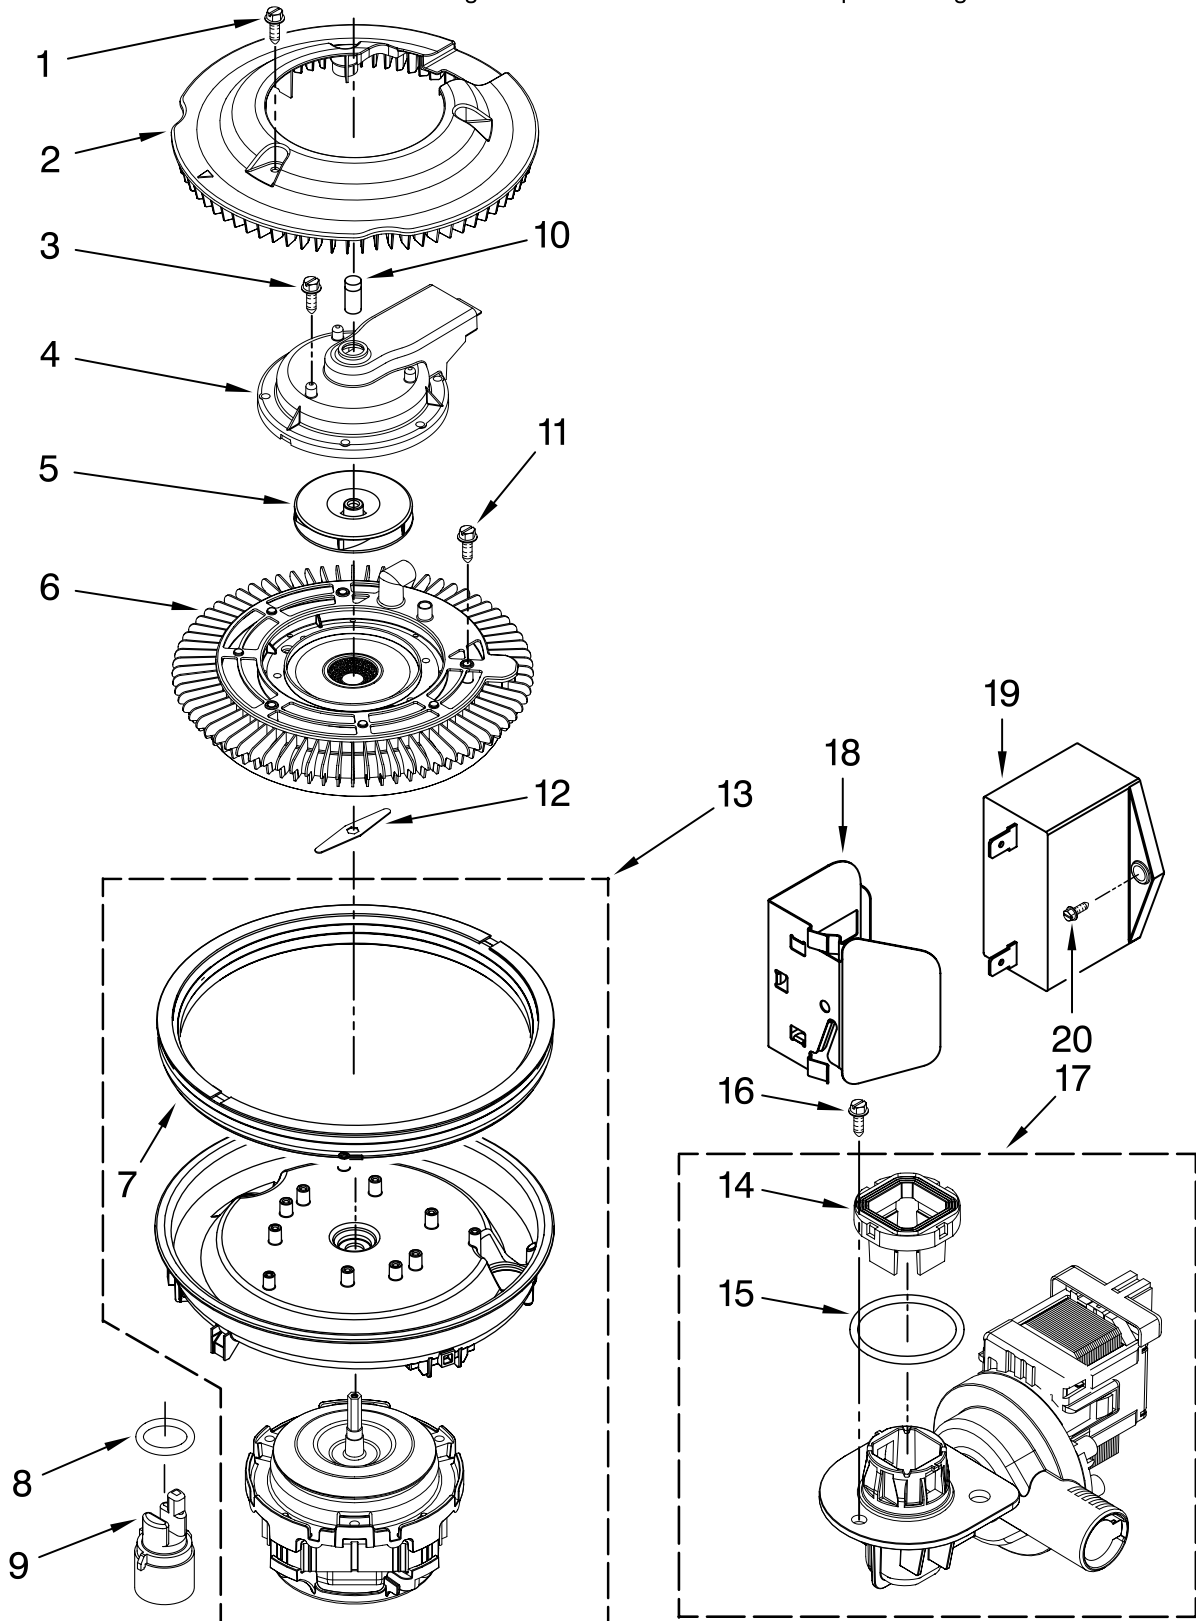

PUMP AND MOTOR PARTS

For Models: MDB6701AWB10, MDB6701AWW10, MDB6701AWQ10, MDB6701AWS10
(Black) (White) (Bisque) (Stainless)

The model(s) number shown may be different than what is printed on the model/serial tag of your product. The number(s) shown combine the model number and the first two digits of the serial number from the product tag.

FOR ORDERING INFORMATION REFER TO PARTS PRICE LIST