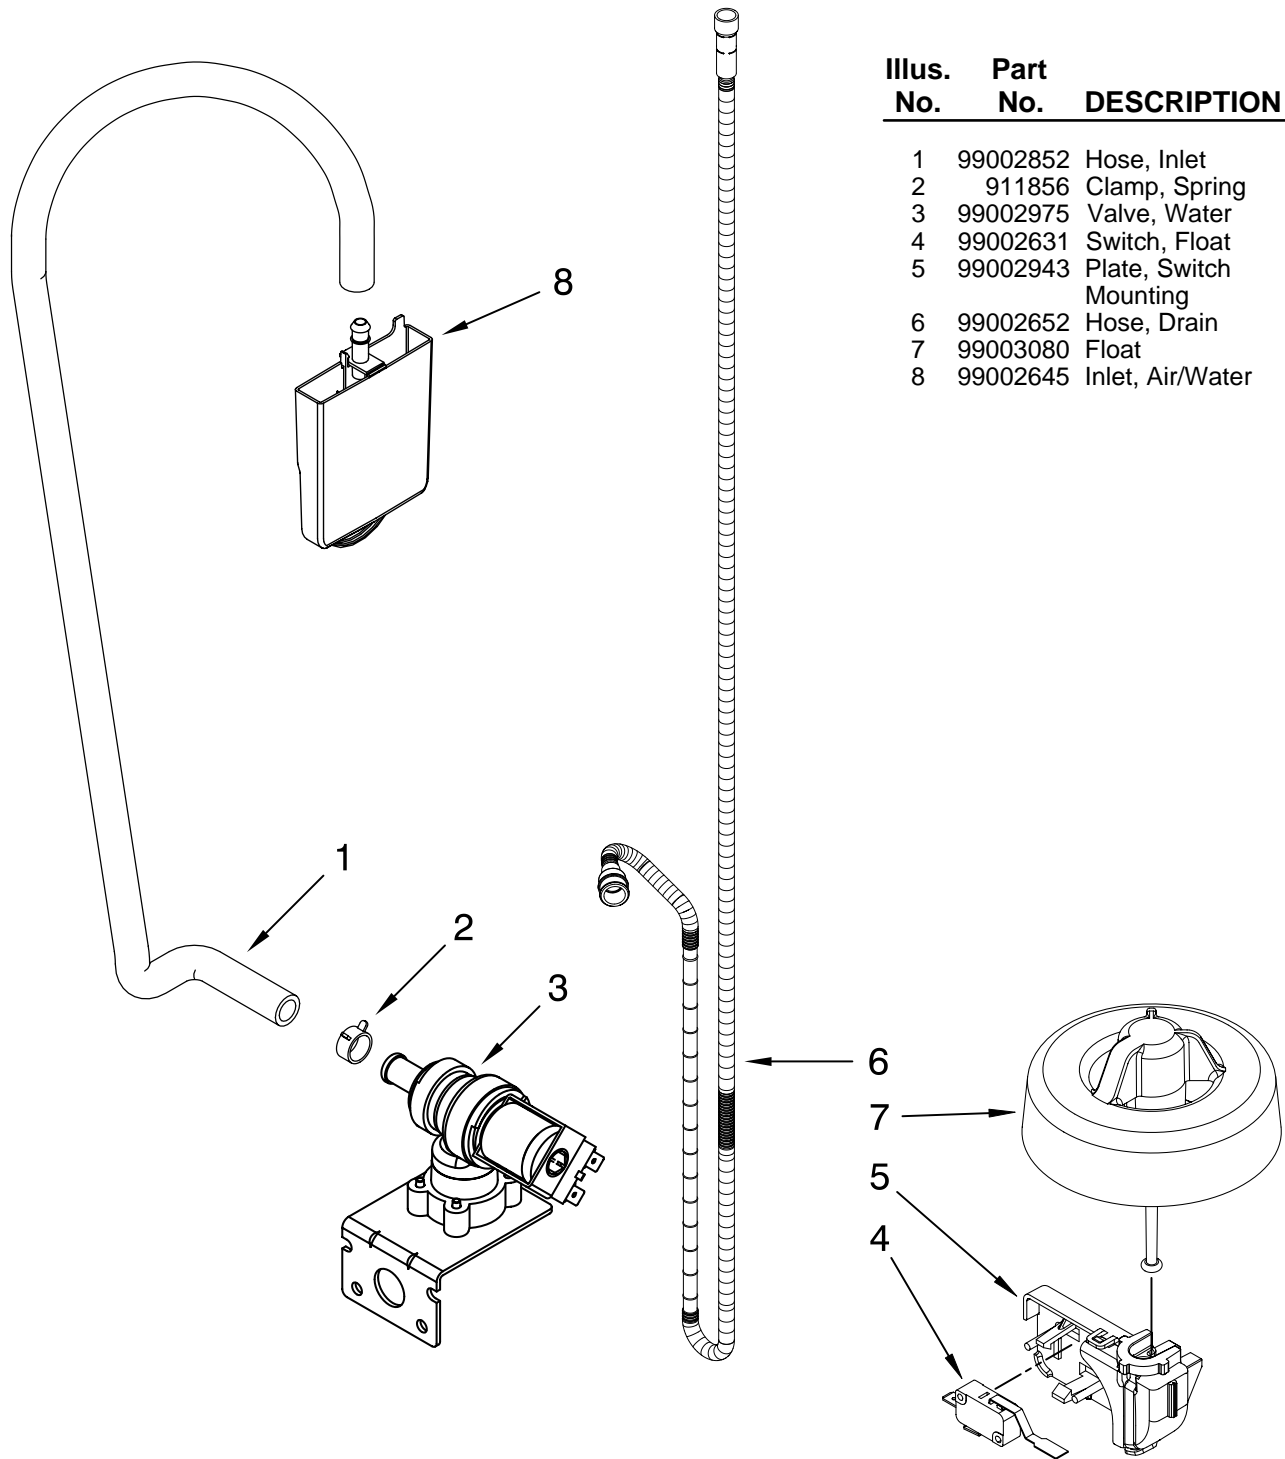

Illus. No.	Part No.	DESCRIPTION
1	99002852	Hose, Inlet
2	911856	Clamp, Spring
3	99002975	Valve, Water
4	99002631	Switch, Float
5	99002943	Plate, Switch Mounting
6	99002652	Hose, Drain
7	99003080	Float
8	99002645	Inlet, Air/Water