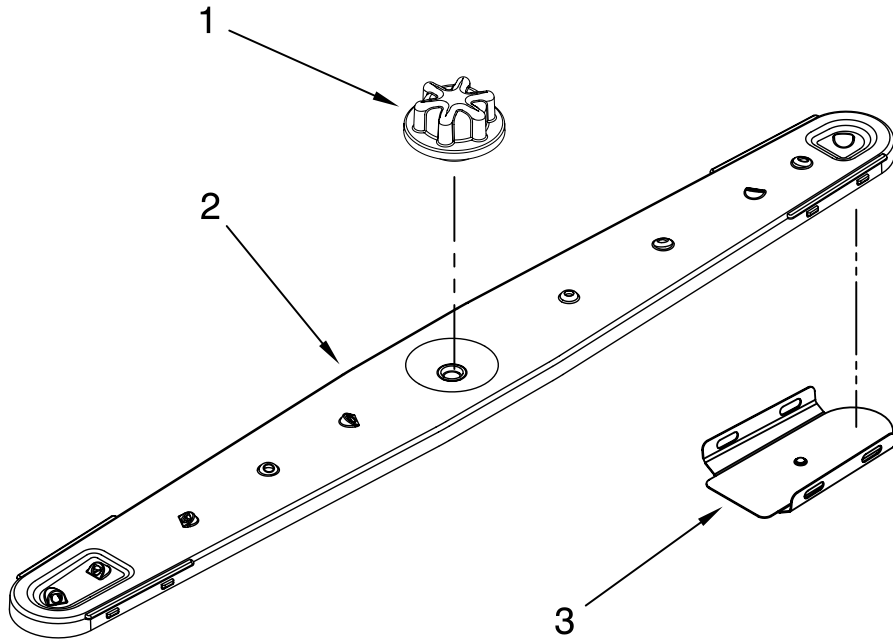

LOWER WASHARM PARTS

For Models: MDB6701AWB10, MDB6701AWW10, MDB6701AWQ10, MDB6701AWS10
(Black) (White) (Bisque) (Stainless)

The model(s) number shown may be different than what is printed on the model/serial tag of your product. The number(s) shown combine the model number and the first two digits of the serial number from the product tag.

Illus. No.	Part No.	DESCRIPTION
1	99003083	Cap, Wash Arm
2	99003144	Wash Arm, Lower (Includes Item 3)
3	W10167918	Shield, Radiant

FOR ORDERING INFORMATION REFER TO PARTS PRICE LIST