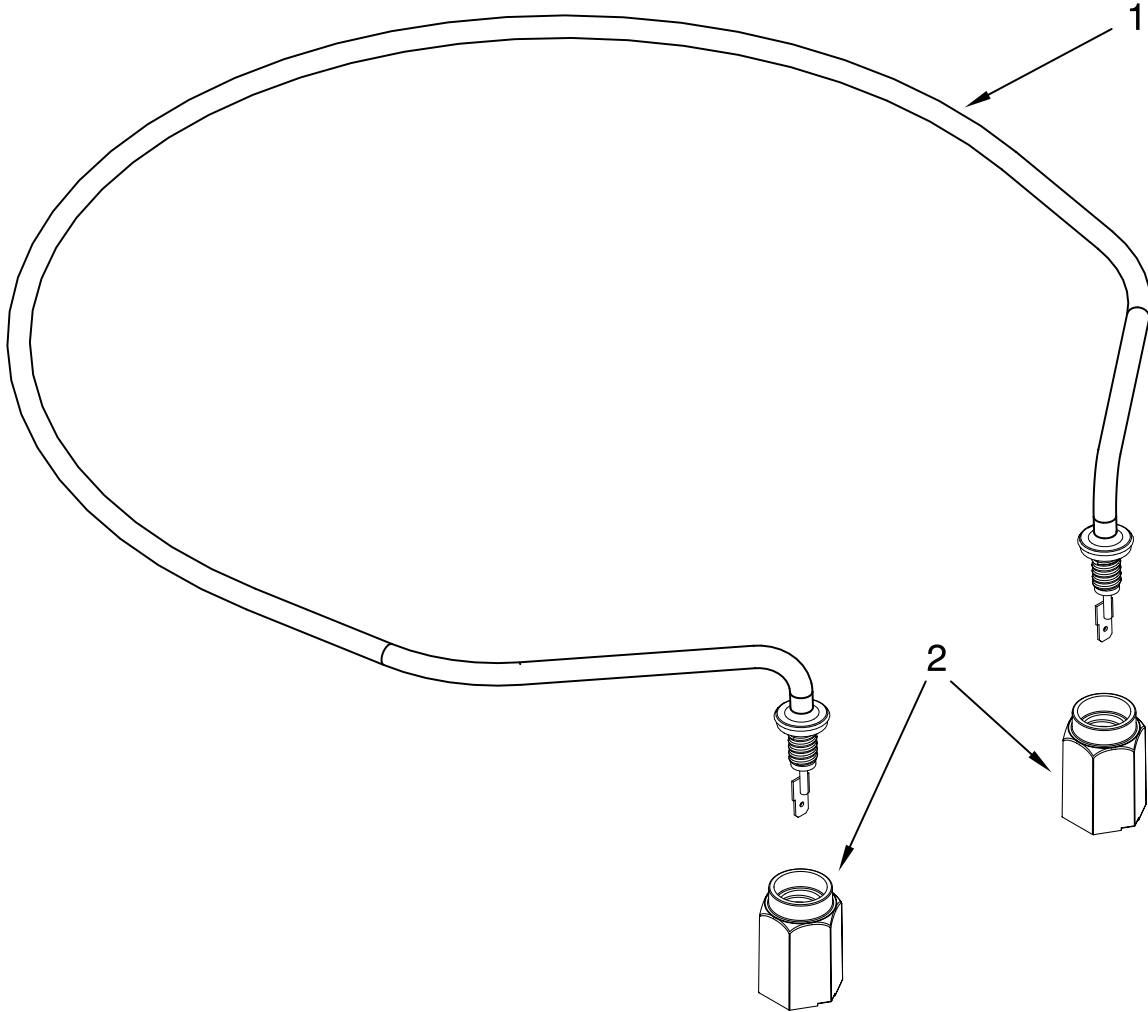

HEATER PARTS

For Models: MDB6701AWB10, MDB6701AWW10, MDB6701AWQ10, MDB6701AWS10

(Black)

(White)

(Bisque)

(Stainless)

The model(s) number shown may be different than what is printed on the model/serial tag of your product. The number(s) shown combine the model number and the first two digits of the serial number from the product tag.

Illus. No.	Part No.	DESCRIPTION
1	99002971	Heater Element Assembly W/ Gasket
2	99002972	Nut, Heater

NOTE: If heater element is removed, it must be replaced.

FOR ORDERING INFORMATION REFER TO PARTS PRICE LIST