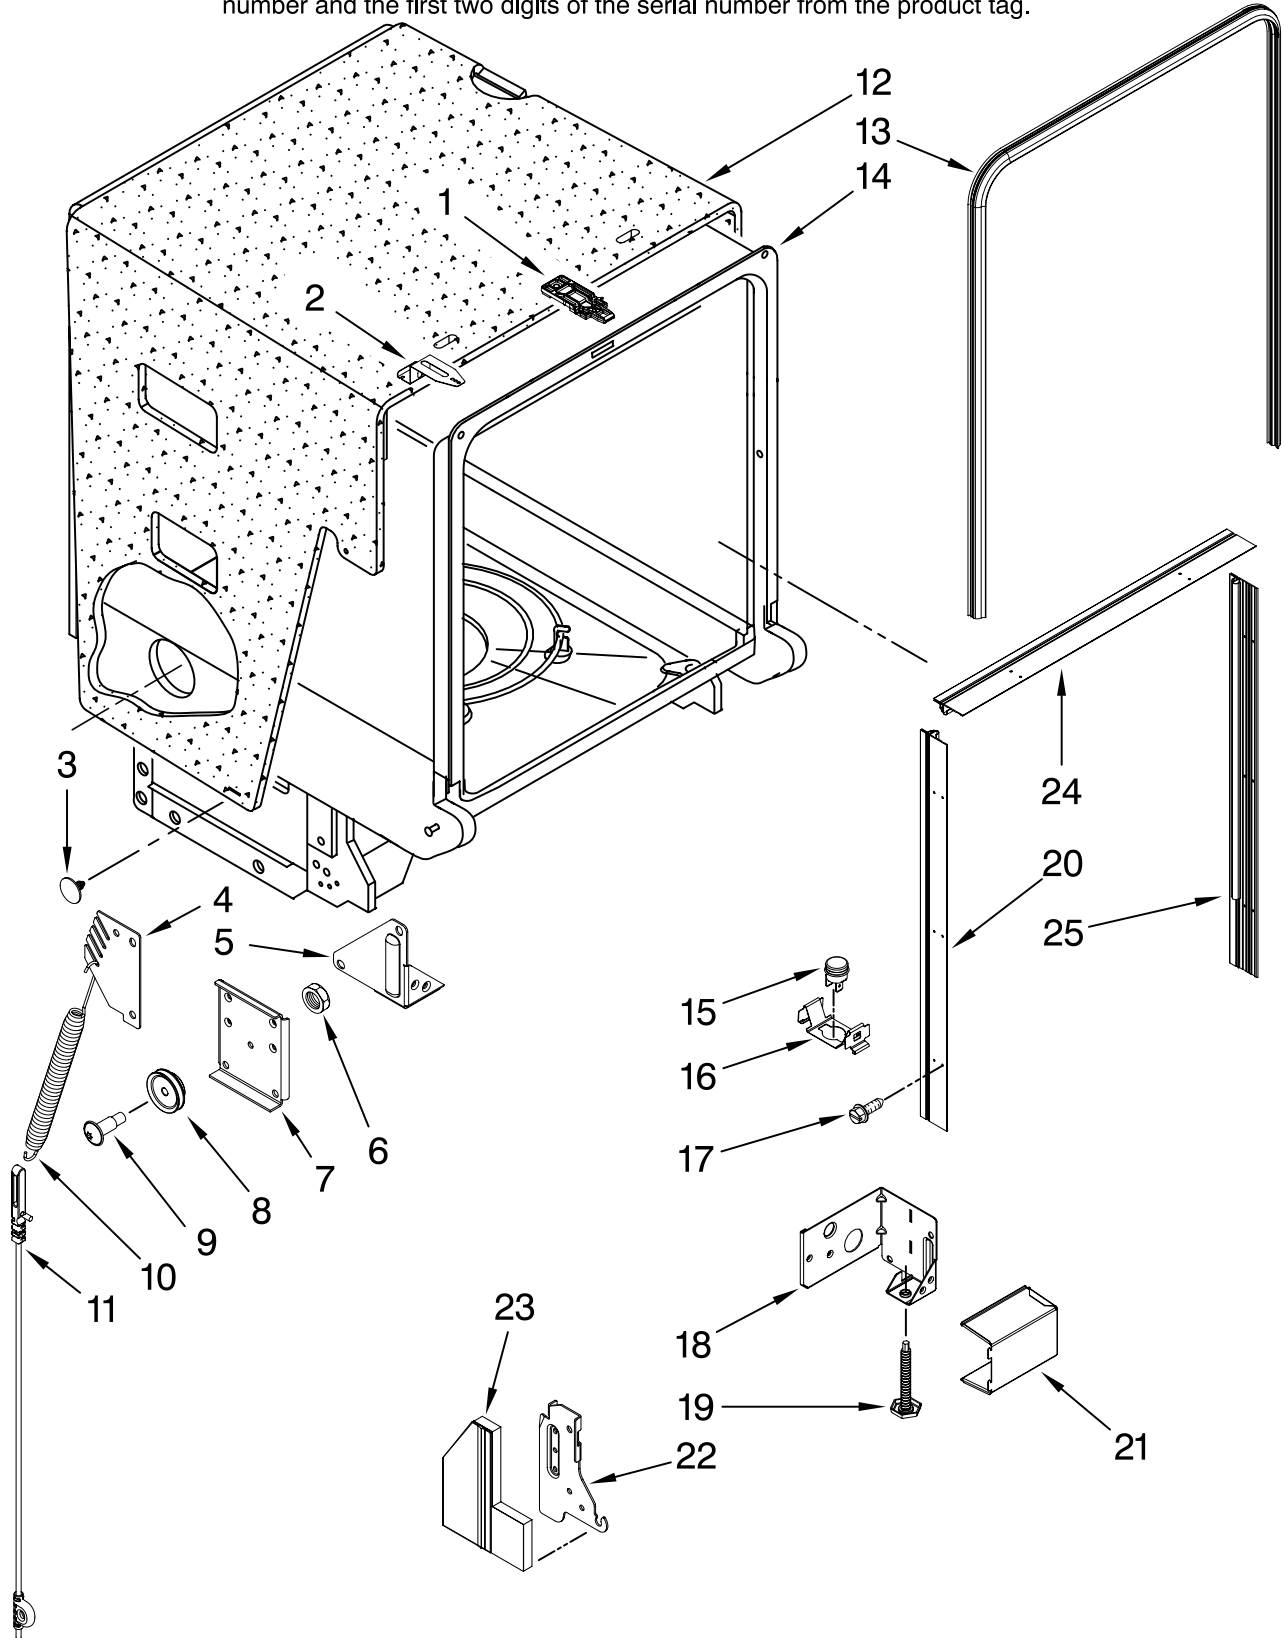

TUB AND FRAME PARTS

For Models: MDB6701AWB10, MDB6701AWW10, MDB6701AWQ10, MDB6701AWS10

(Black)

(White)

(Bisque)

(Stainless)

The model(s) number shown may be different than what is printed on the model/serial tag of your product. The number(s) shown combine the model number and the first two digits of the serial number from the product tag.

FOR ORDERING INFORMATION REFER TO PARTS PRICE LIST