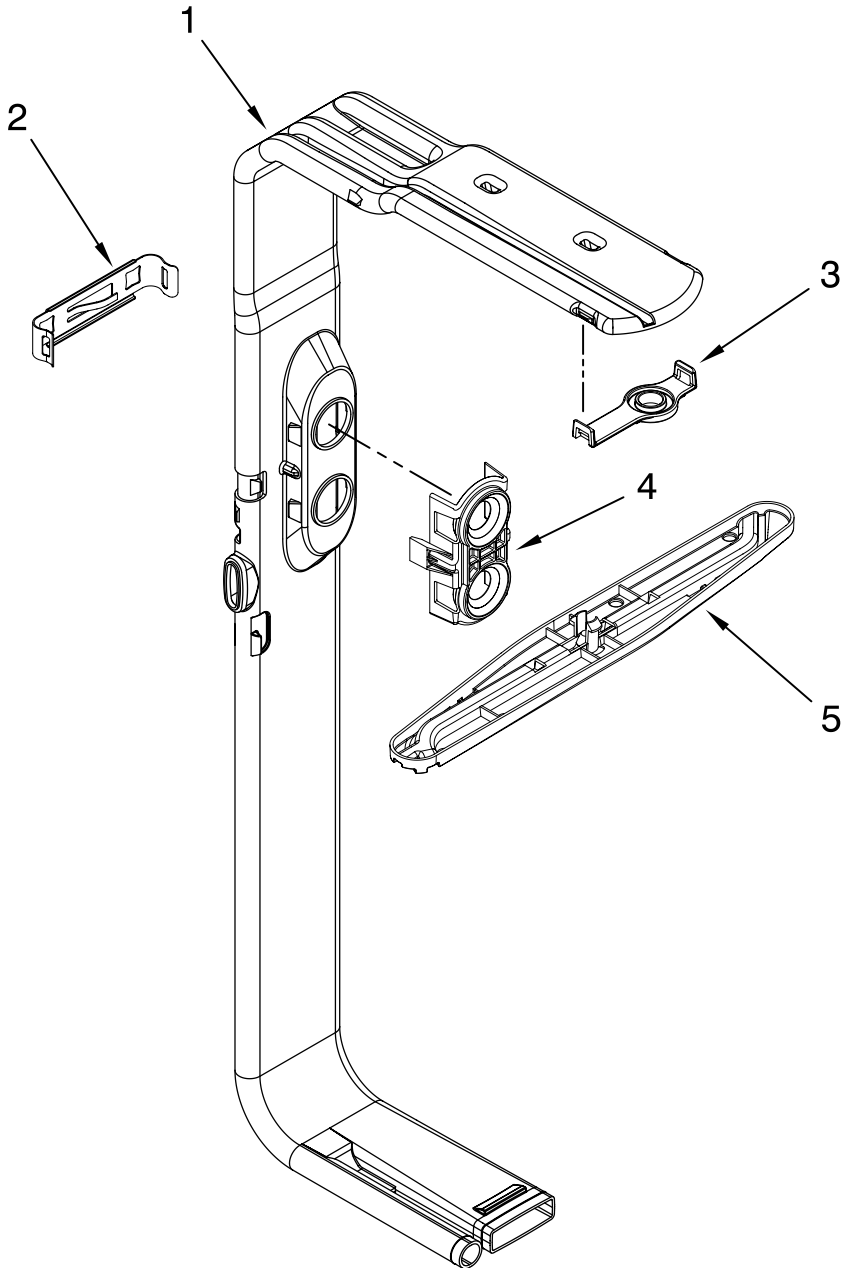

Illus. No.	Part No.	DESCRIPTION
1	99003081	Feed Tube Assembly
2	99002643	Bracket
3	99002753	Retainer, Top Wash Arm
4	99003143	Station, Docking (With Flapper)
5	99002676	Wash Arm, Top (With Retainer)

FOR ORDERING INFORMATION REFER TO PARTS PRICE LIST