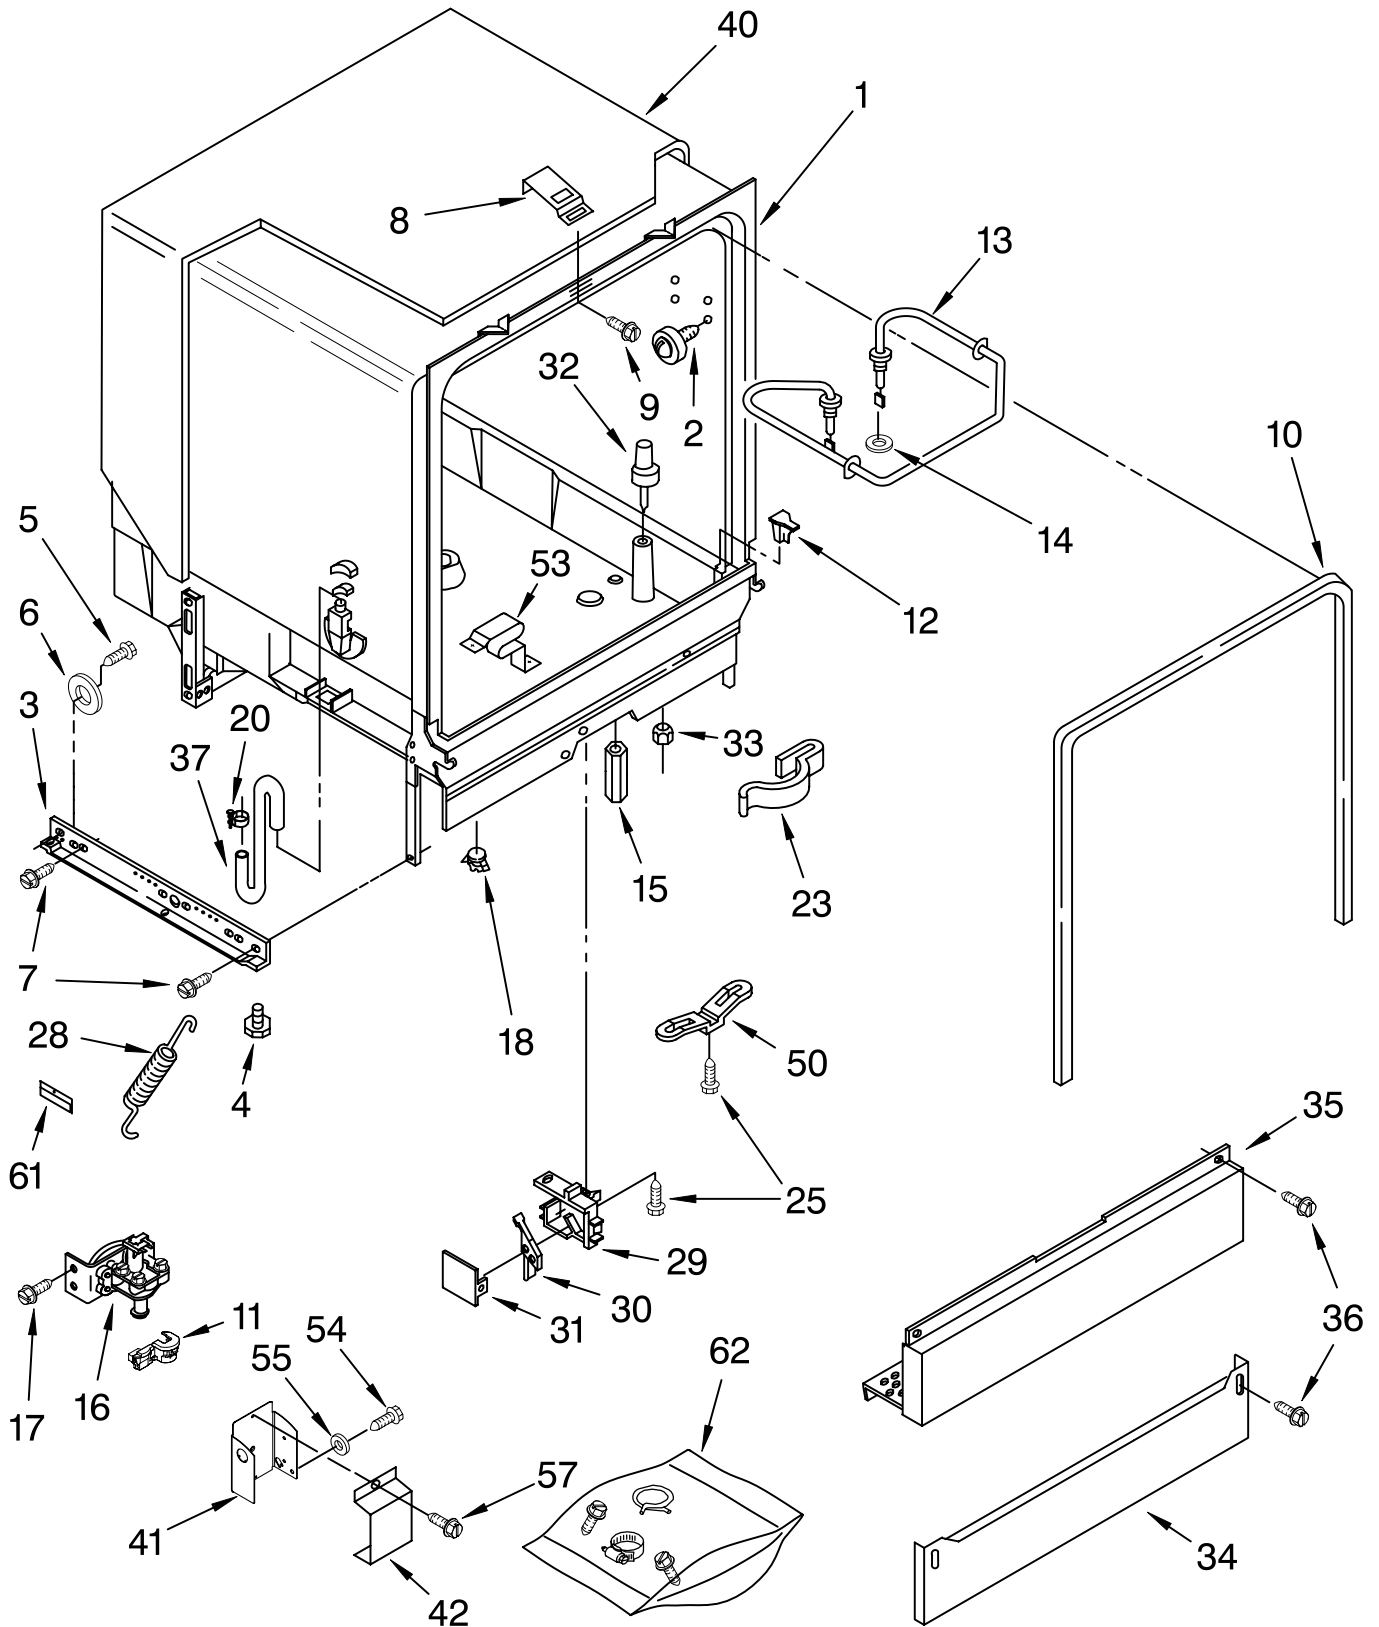

Illus. No.	Part No.	DESCRIPTION
13	8573190	Harness and Protector
14	3376405	Elbow, Harness
15	3400892	Screw
16	8051304	Cover, Timer
17	3374501	Motor, Dual
19		Panel, Front
	3379375	Black
	3379376	White
22	3379358	Spring, Door Catch
23	3379357	Catch, Door
26	3373234	Bearing, Spring (2)

IMPORTANT: All Part Numbers Listed Are Whirlpool Numbers. Source Parts Through Whirlpool.

TUB ASSEMBLY PARTS

For Models: MDB4621AWB0, MDB4621AWW0, MDB4621AWS0

(Black)

(White)

(Stainless)

IMPORTANT: All Part Numbers Listed Are Whirlpool Numbers. Source Parts Through Whirlpool.

TUB ASSEMBLY PARTS

For Models: MDB4621AWB0, MDB4621AWW0, MDB4621AWS0

(Black)

(White)

(Stainless)

Illus. No.	Part No.	DESCRIPTION	Illus. No.	Part No.	DESCRIPTION	Illus. No.	Part No.	DESCRIPTION
1	W10082658	Tub Assembly	18	661566	Thermostat, Hi-Limit	36	302868	Screw, 8-18 x 1/2 (4)
2	8528831	Tub, Wheel Assembly (8)	20	301958	Clamp	37	3369414	Hose, Inlet
3	3368933	Runner (2)	23	3400935	Clip	40	8573243	Sound Shield, Tub
4	3374849	Leveler (2)	25	304231	Screw, 8-18 x 1/2	41	8573951	Terminal Box
5	3370389	Screw, Shoulder (2)	28	3379383	Spring, Door (2)	42	300068	Cover Assembly, Terminal Box
6	302819	Wheel (2)	29	8318218	Housing, Float Switch	50	3378595	Bracket, Thermostat
7	343641	Screw, 10-16 x 1/2 (4)	30	3369067	Switch, Float	53	3379740	Support, Heater
8	3378149	Plate, Latch	31	8318219	Cover, Switch Housing	54	3400014	Screw
9	3374720	Screw	32	8519587	Float & Washer Assembly	55	3378128	Washer
10	3376927	Gasket	33	717488	Nut	57	3369138	Screw, 8-18
11	8573061	Strain Relief	34		Panel, Toe (Includes Item 26)	61	8052018	Friction Pad
12	8528862	Deflector (2)		3368942	Black	62	3369816	Miscellaneous Parts Bag (Includes 2 Screws & 2 Hose Clamps)
13	8519830	Heater (Includes Item 14)		9742861	White			
14	717273	Washer, Rubber (2)		8054181	Biscuit			
15	8268548	Nut (2) (Heater Terminal)	35		Panel, Access			
16	8283345	Water Valve		3379387	Black			
17	304392	Screw, 8-18 x 1/2		3379388	White			
				9743560	Stainless			