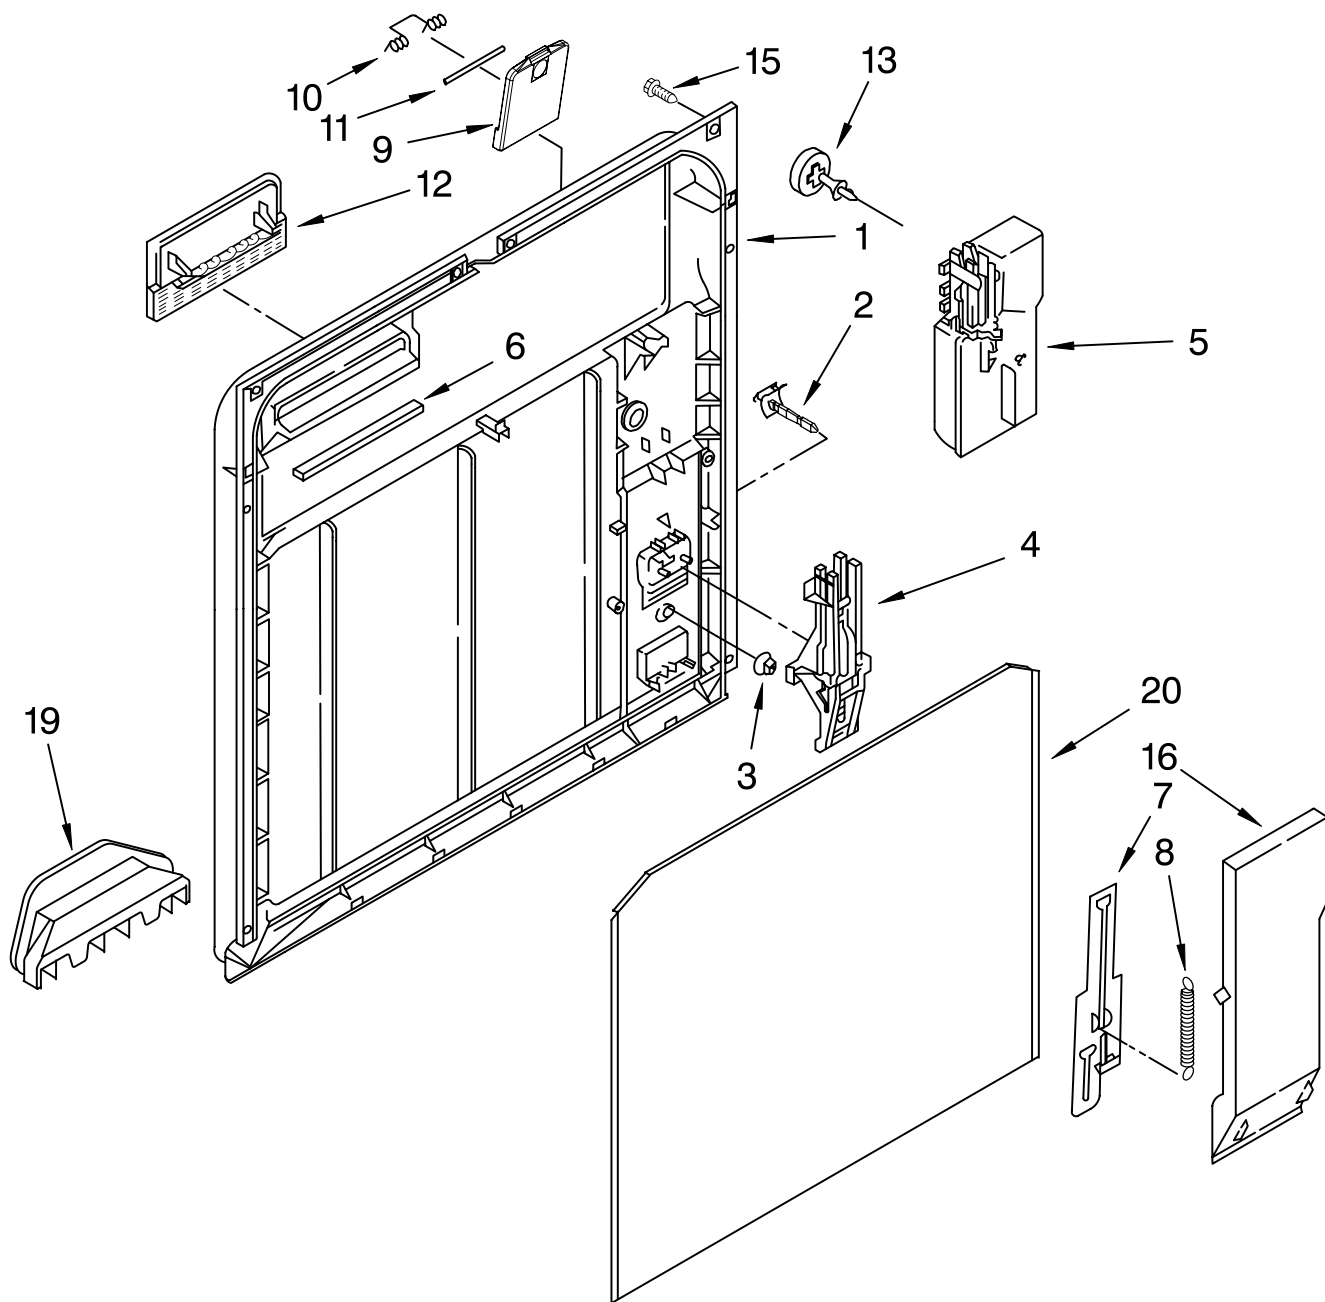

IMPORTANT: All Part Numbers Listed Are Whirlpool Numbers. Source Parts Through Whirlpool.

INNER DOOR PARTS

For Models: MDB4621AWB0, MDB4621AWW0, MDB4621AWS0

(Black)

(White)

(Stainless)

Illus. No.	Part No.	DESCRIPTION	Illus. No.	Part No.	DESCRIPTION	Illus. No.	Part No.	DESCRIPTION
1	3371435	Door, Inner (Includes Items 2 & 3)	4	3369505	Actuator Assembly	10	8066018	Spring, Lid
2	3376066	Latch, Detergent Dispenser (Includes Item 3)	5	8052028	Wet Agent, Dispenser	11	3372028	Pin (Lid Hinge)
3	3369061	Snap, Detergent Dispenser (Includes Item 2)	6	3379673	Seal, Door Vent	12	3371710	Screen, Vent
			7	3369448	Draw Bar, Electronic	13	3378134	Cap, Wet Agent
			8	3368999	Spring (Draw Bar)	15	3400815	Screw (8)
			9	3378138	Lid Assembly	16	3371569	Cover, Drip
						19	3379674	Vent Assembly (Includes Item 6)
						20	8271325	Absorber, Sound