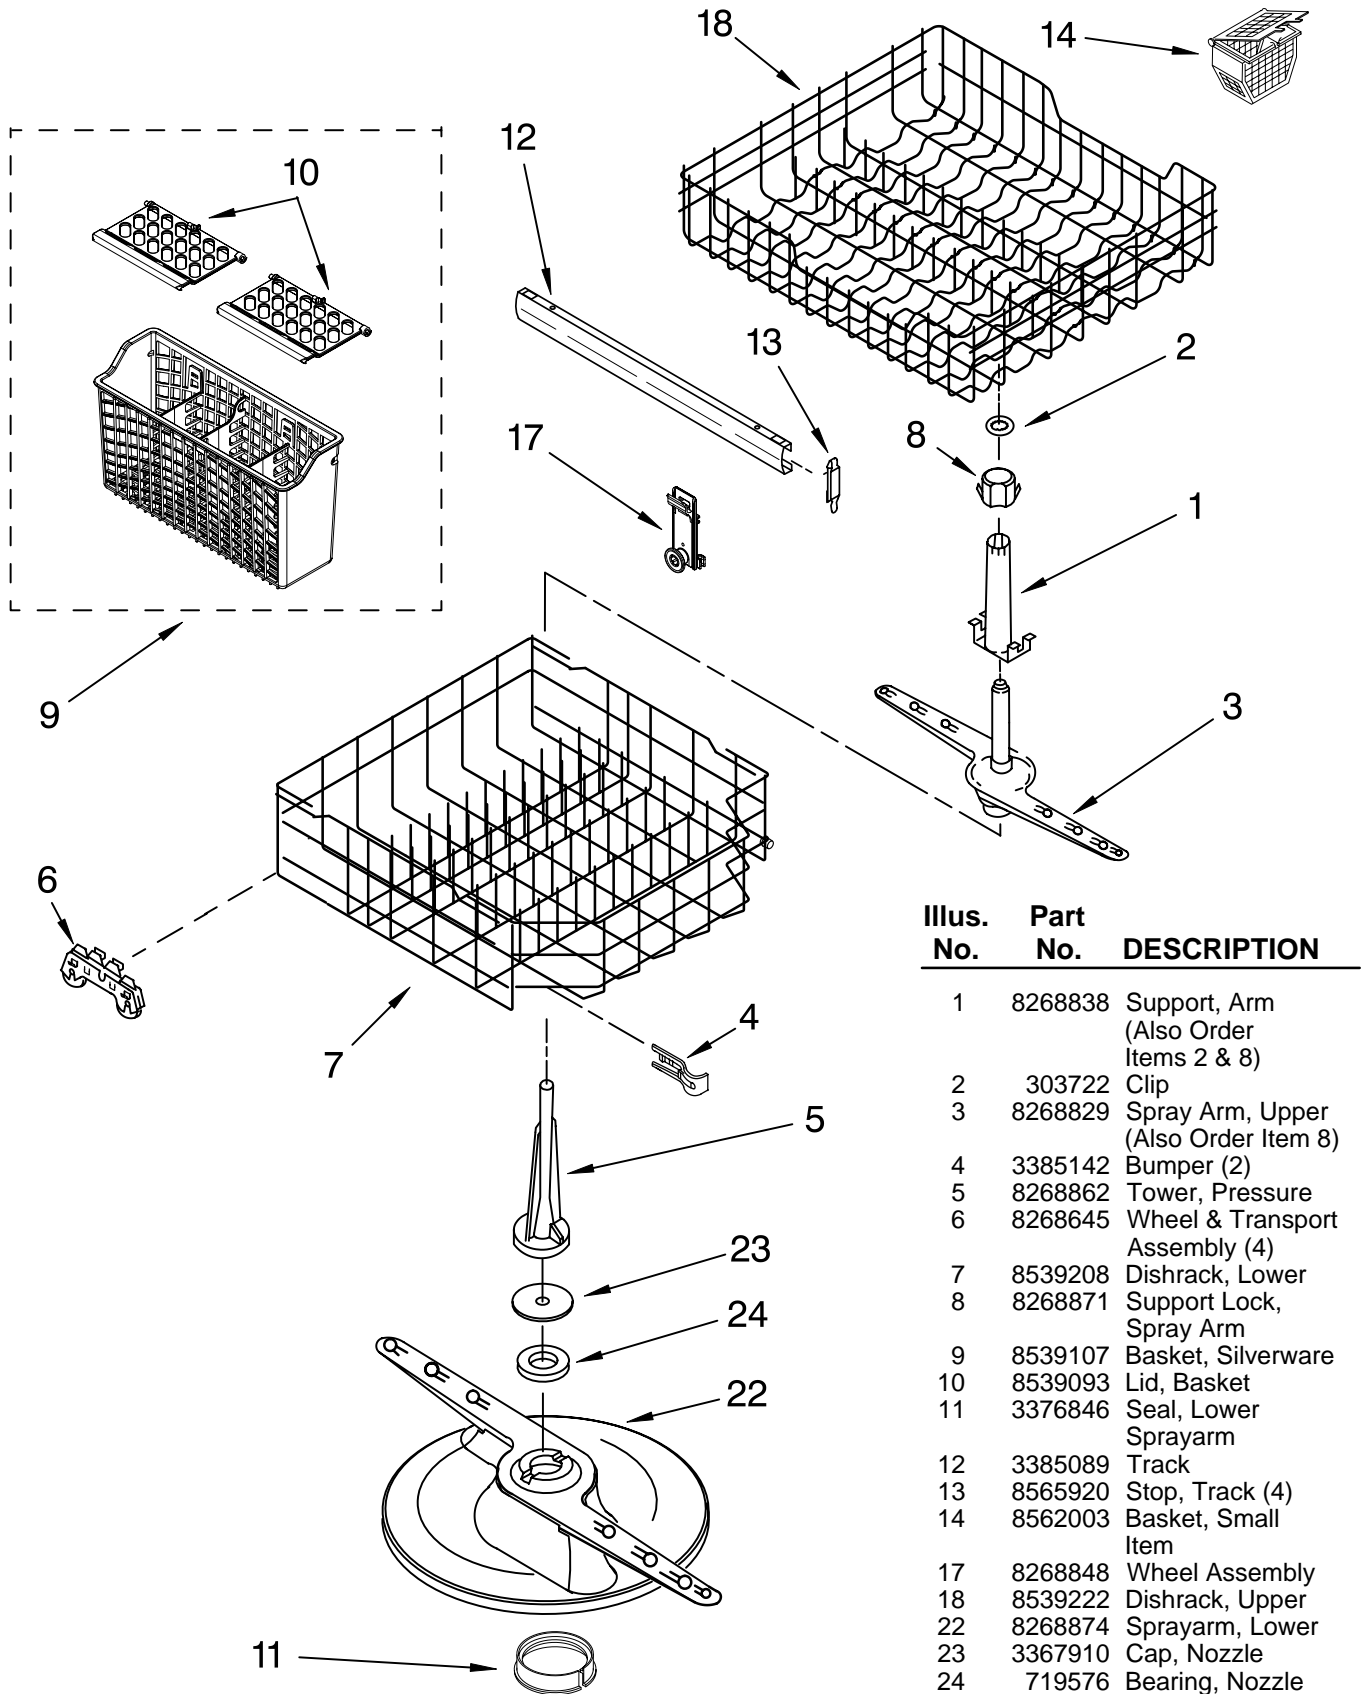

NOTE A:
Pump Centering Tool Required
For Pump Re-Assembling
Order Item 31.

IMPORTANT: All Part Numbers Listed Are Whirlpool Numbers. Source Parts Through Whirlpool.

UPPER DISHRACK AND WATER FEED PARTS

For Models: MDB4621AWB0, MDB4621AWW0, MDB4621AWS0

(Black)

(White)

(Stainless)

Illus. No.	Part No.	DESCRIPTION
1	8268838	Support, Arm (Also Order Items 2 & 8)
2	303722	Clip
3	8268829	Spray Arm, Upper (Also Order Item 8)
4	3385142	Bumper (2)
5	8268862	Tower, Pressure
6	8268645	Wheel & Transport Assembly (4)
7	8539208	Dishrack, Lower
8	8268871	Support Lock, Spray Arm
9	8539107	Basket, Silverware
10	8539093	Lid, Basket
11	3376846	Seal, Lower Sprayarm
12	3385089	Track
13	8565920	Stop, Track (4)
14	8562003	Basket, Small Item
17	8268848	Wheel Assembly
18	8539222	Dishrack, Upper
22	8268874	Sprayarm, Lower
23	3367910	Cap, Nozzle
24	719576	Bearing, Nozzle