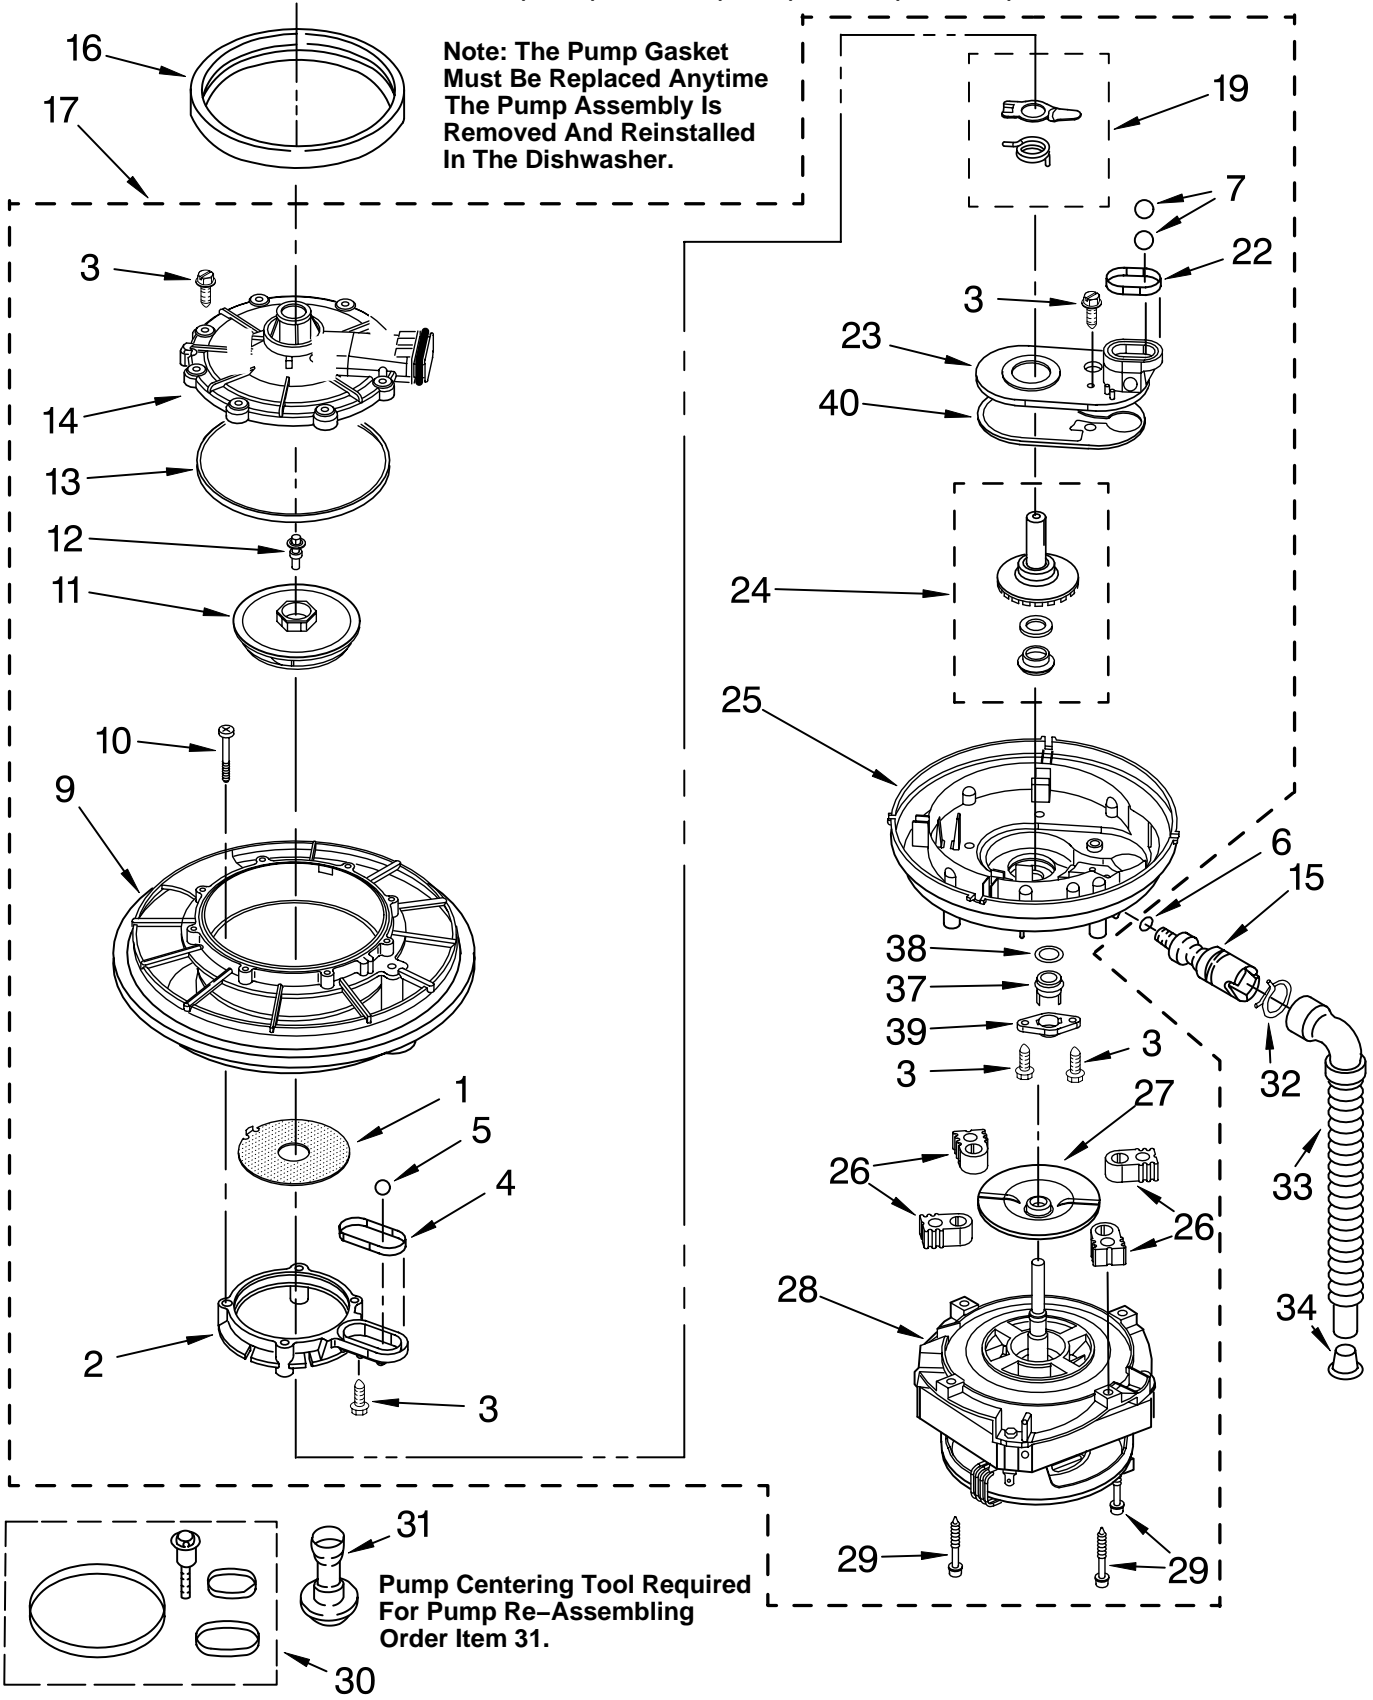

TUB ASSEMBLY PARTS

For Models: MDB4621AWB0, MDB4621AWW0, MDB4621AWS0

(Black)

(White)

(Stainless)

Illus. No.	Part No.	DESCRIPTION	Illus. No.	Part No.	DESCRIPTION	Illus. No.	Part No.	DESCRIPTION
1	W10082658	Tub Assembly	18	661566	Thermostat, Hi-Limit	36	302868	Screw, 8-18 x 1/2 (4)
2	8528831	Tub, Wheel Assembly (8)	20	301958	Clamp	37	3369414	Hose, Inlet
3	3368933	Runner (2)	23	3400935	Clip	40	8573243	Sound Shield, Tub
4	3374849	Leveler (2)	25	304231	Screw, 8-18 x 1/2	41	8573951	Terminal Box
5	3370389	Screw, Shoulder (2)	28	3379383	Spring, Door (2)	42	300068	Cover Assembly, Terminal Box
6	302819	Wheel (2)	29	8318218	Housing, Float Switch	50	3378595	Bracket, Thermostat
7	343641	Screw, 10-16 x 1/2 (4)	30	3369067	Switch, Float	53	3379740	Support, Heater
8	3378149	Plate, Latch	31	8318219	Cover, Switch Housing	54	3400014	Screw
9	3374720	Screw	32	8519587	Float & Washer Assembly	55	3378128	Washer
10	3376927	Gasket	33	717488	Nut	57	3369138	Screw, 8-18
11	8573061	Strain Relief	34		Panel, Toe (Includes Item 26)	61	8052018	Friction Pad
12	8528862	Deflector (2)		3368942	Black	62	3369816	Miscellaneous Parts Bag (Includes 2 Screws & 2 Hose Clamps)
13	8519830	Heater (Includes Item 14)		9742861	White			
14	717273	Washer, Rubber (2)		8054181	Biscuit			
15	8268548	Nut (2) (Heater Terminal)	35		Panel, Access			
16	8283345	Water Valve		3379387	Black			
17	304392	Screw, 8-18 x 1/2		3379388	White			
				9743560	Stainless			

IMPORTANT: All Part Numbers Listed Are Whirlpool Numbers. Source Parts Through Whirlpool.

PUMP AND MOTOR PARTS

For Models: MDB4621AWB0, MDB4621AWW0, MDB4621AWS0

(Black)

(White)

(Stainless)

Note: The Pump Gasket Must Be Replaced Anytime The Pump Assembly Is Removed And Reinstalled In The Dishwasher.