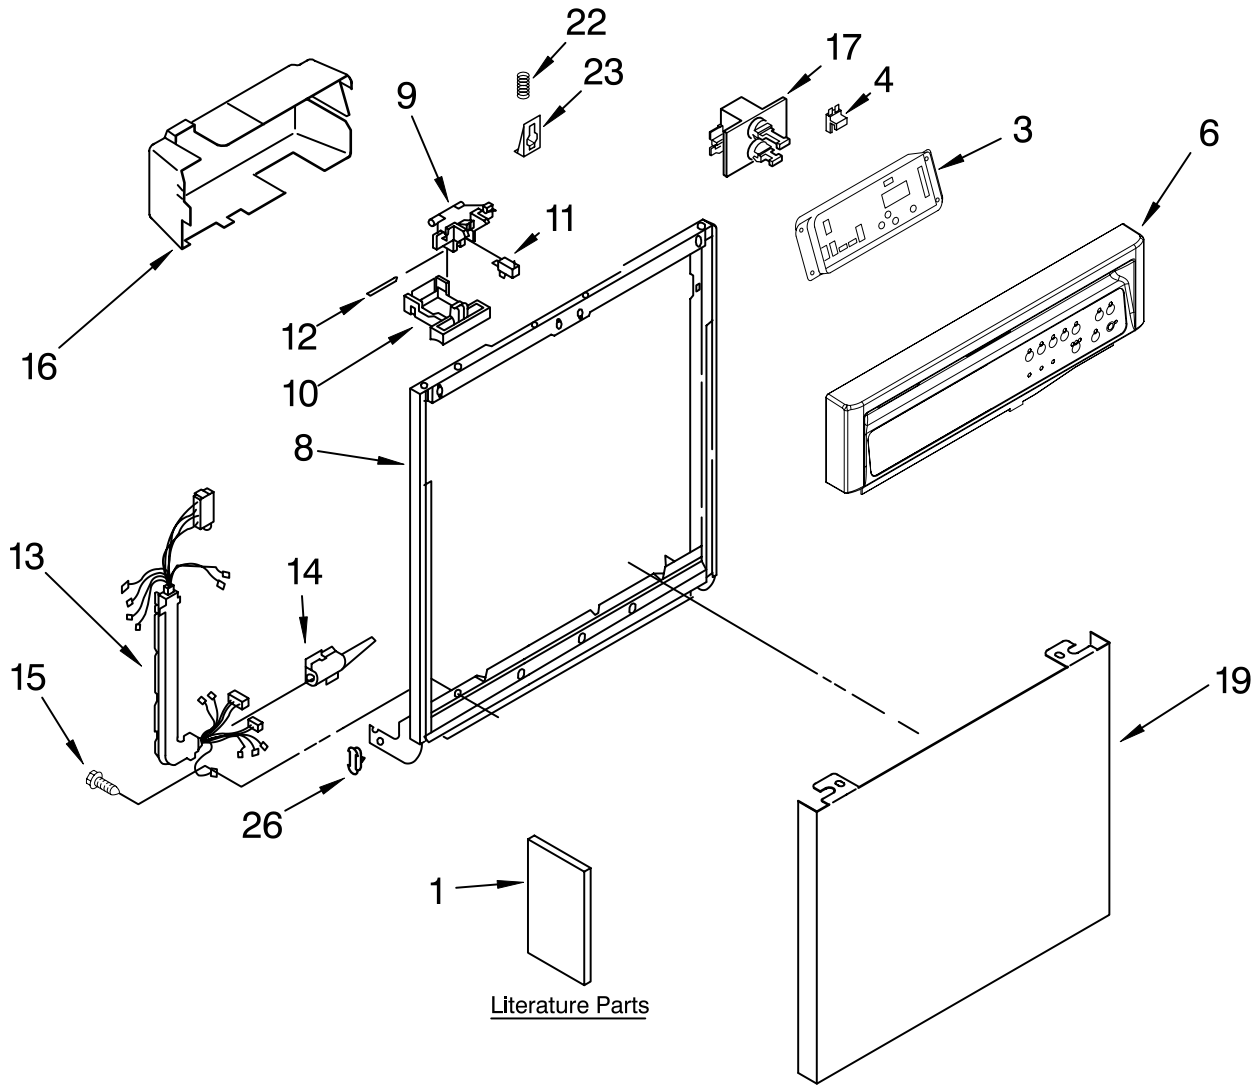

FRAME AND CONSOLE PARTS

For Models: MDB4621AWB0, MDB4621AWW0, MDB4621AWS0

(Black)

(White)

(Stainless)

UNDERCOUNTER
DISHWASHER

Illus. No.	Part No.	DESCRIPTION
1	8535436	Literature Parts Instructions, Installation
	3367007	Instructions, Installation (Supplement) (Locating Your Water Supply)
	W10102584	Guide, Use & Care
	8535431	Tech Sheet English/French
	W10102582	Guide, Energy
3	W10039780	Control, Electronic
4	3376359	Fuse, Thermal

Illus. No.	Part No.	DESCRIPTION
6		Console (Includes Insert & Active Overlay)
	W10102617	Black
	W10102618	White
	W10102619	Stainless
8	9743028	Door Frame
	3380854	Black
9	3380854	Bolt, Latch
10	3380778	Lever, Latch
	3380779	Black
	3380779	White
11	3369325	Switch, (2)
12	3368955	Pin, Switch (2)

Illus. No.	Part No.	DESCRIPTION
13	8573190	Harness and Protector
14	3376405	Elbow, Harness
15	3400892	Screw
16	8051304	Cover, Timer
17	3374501	Motor, Dual
19		Panel, Front
	3379375	Black
	3379376	White
22	3379358	Spring, Door Catch
23	3379357	Catch, Door
26	3373234	Bearing, Spring (2)

IMPORTANT: All Part Numbers Listed Are Whirlpool Numbers. Source Parts Through Whirlpool.