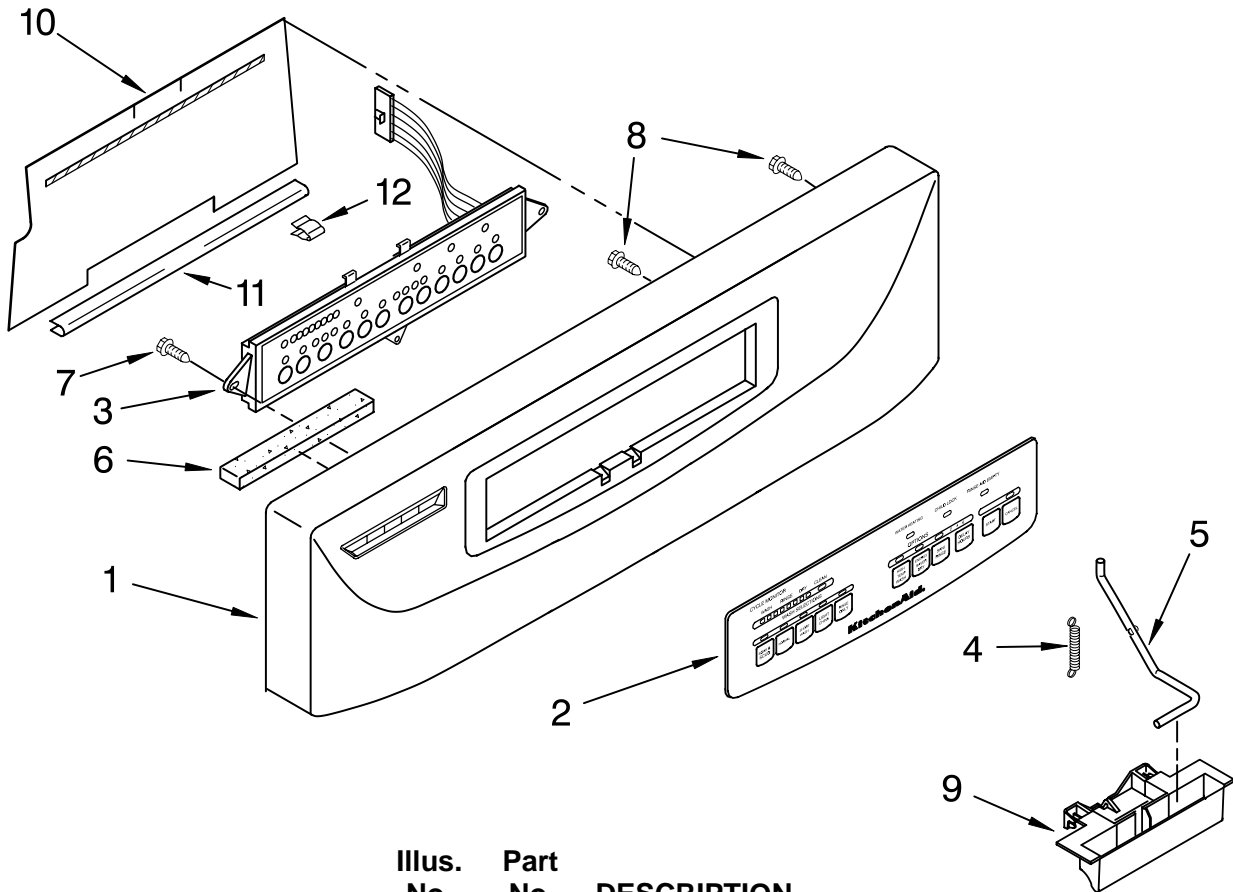

KitchenAid® DOOR AND PANEL PARTS

For Models: KUDS24SEBL2, KUDS24SEWH2, KUDS24SEAL2
(Black) (White) (Almond)

UNDERCOUNTER
DISHWASHER

Illus. No.	Part No.	DESCRIPTION
------------	----------	-------------

1	9743028	Door Frame
2	302868	Screw
3	9742964	Stiffener, Door
4		Panel Front
	3379375	Black Model
	3379376	White Model
	3379377	Almond Model
5		Access Panel & Clip Assembly (Includes Items 11 & 12)
	9742645	Black Model
	9742856	White Model
	9742857	Almond Model
6	3379643	Spring, Door (2)
7	3373234	Bushing, Spring Door (2)
8		Toe Panel (Includes Item 11)
	3375423	Black Model
	9742869	White Model
	9742870	Almond Model
11	3374767	Insulation
12	3378123	Clip, Grounding
13	3367670	Screw (2)

FOR ORDERING INFORMATION REFER TO PARTS PRICE LIST

CONTROL PANEL PARTS

For Models: KUDS24SEBL2, KUDS24SEWH2, KUDS24SEAL2
(Black) (White) (Almond)

Illus. No.	Part No.	DESCRIPTION
1		Console (Also Order Item 2)
	9743577	Black Model
	9743578	White Model
	9743579	Almond Model
2		Insert
	9743375	Black Model
	9743376	White Model
	9743377	Almond Model
3	9743241	Switch, Panel (User Interface)
4	9743573	Spring, Handle
5	9743572	Link, Handle
6	9743412	Sponge, Vent
7	304231	Screw (3)
8	3369051	Screw (4)
9		Handle, Latch
	9743188	Black Model
	9743189	White Model
	9743190	Almond Model
10	9743440	Barrier, Display
11	9743444	Retainer, Barrier
12	9743442	Clip, Retainer