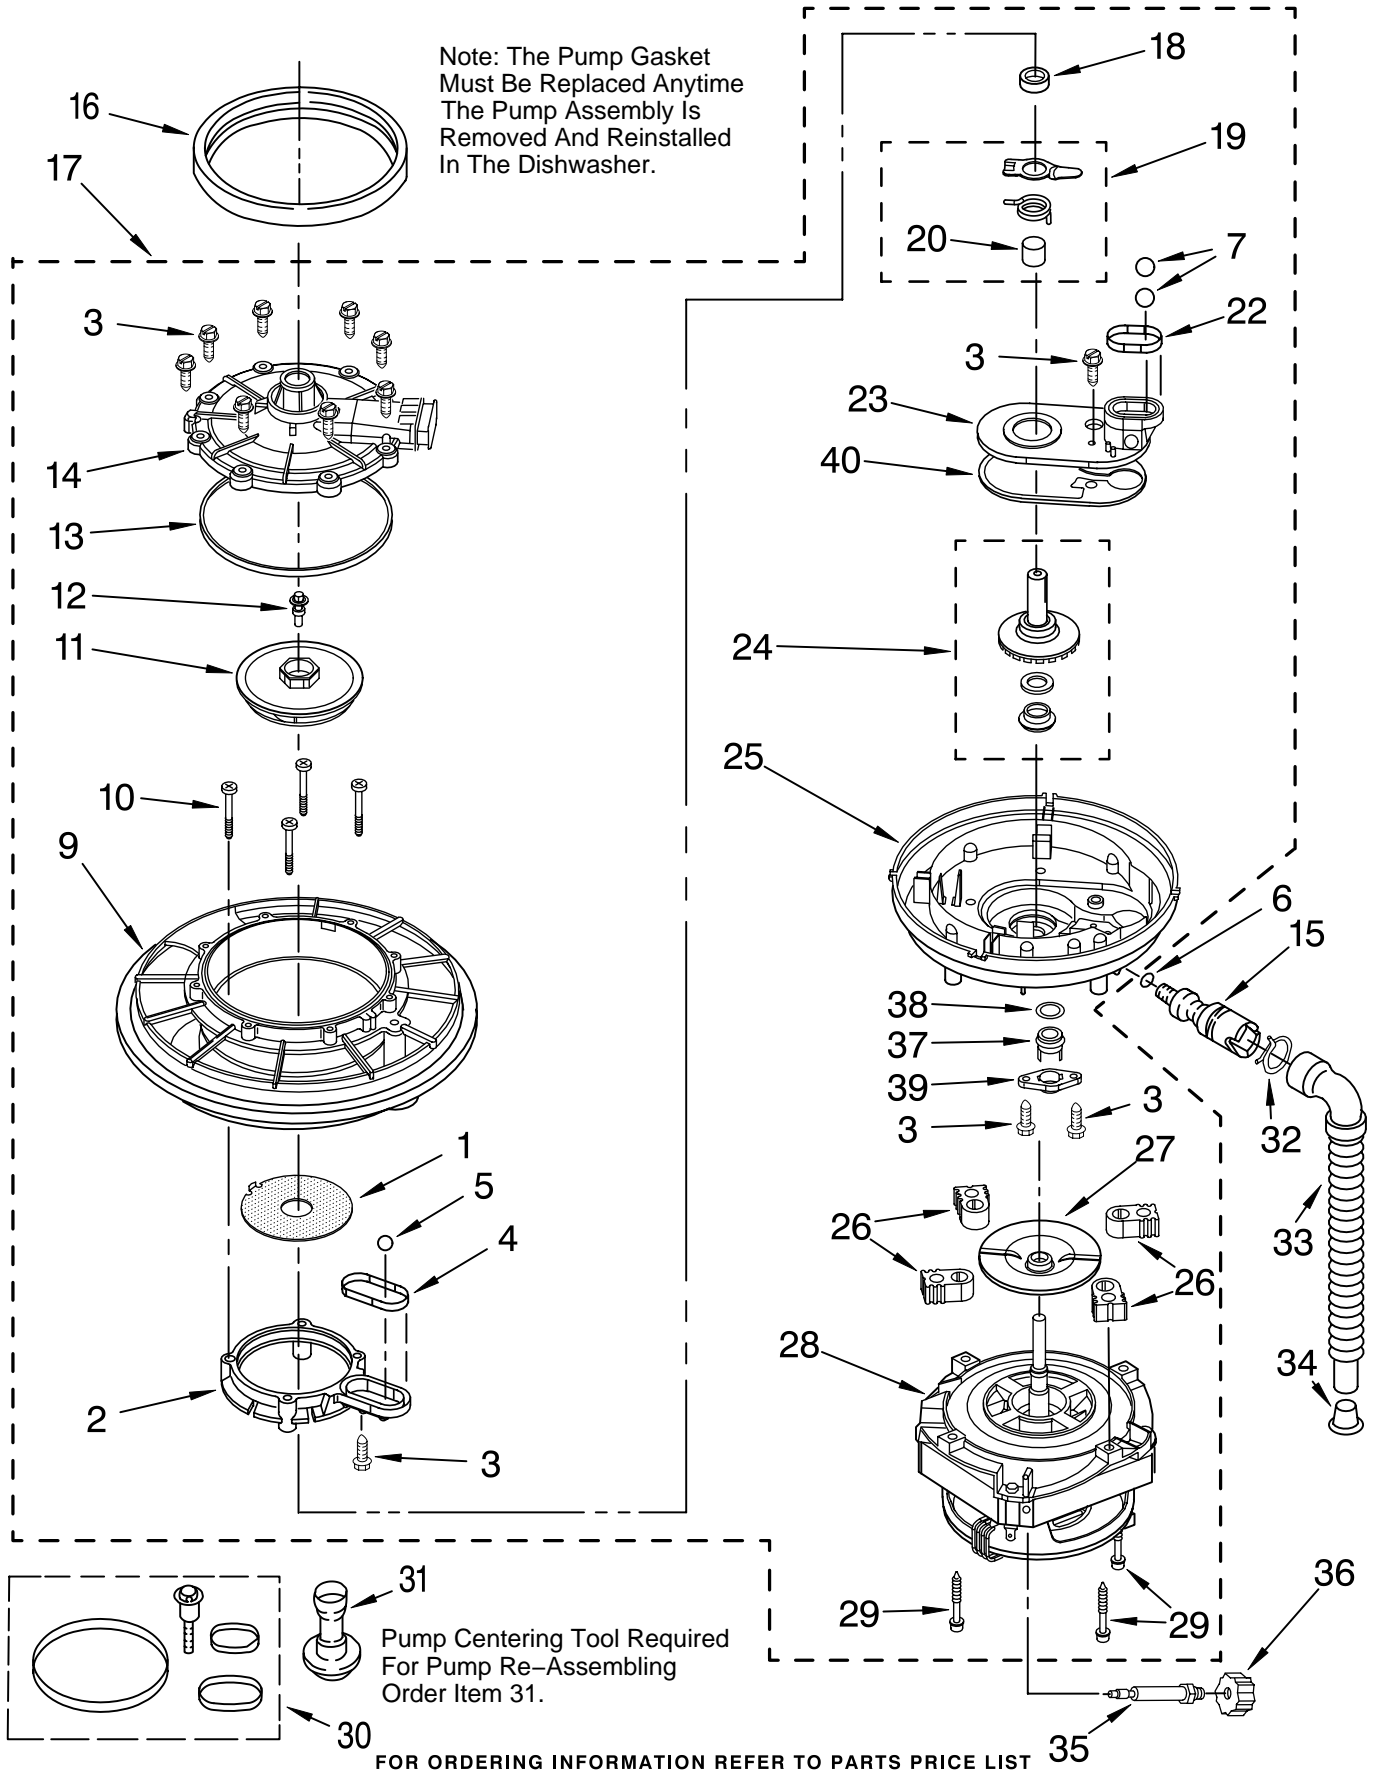

PUMP AND MOTOR PARTS

For Models: KUDS24SEBL2, KUDS24SEWH2, KUDS24SEAL2
(Black) (White) (Almond)

Note: The Pump Gasket Must Be Replaced Anytime The Pump Assembly Is Removed And Reinstalled In The Dishwasher.

PUMP AND MOTOR PARTS

For Models: KUDS24SEBL2, KUDS24SEWH2, KUDS24SEAL2
(Black) (White) (Almond)

Illus. No.	Part No.	DESCRIPTION	Illus. No.	Part No.	DESCRIPTION	Illus. No.	Part No.	DESCRIPTION
1	9740982	Plate, Perforated (Also Order Item 30) See Note A.	16	717000	Gasket, Pump	27	3368270	Slinger (Also Order Item 30) (See Note A.)
2	3367173	Base, Inlet (Includes Items 1 & 5) (Also Order Item 30) See Note A.	17	9743202	Pump & Motor Assembly (Includes Item 16)	28	3376765	Motor & Fan (Assembly) (Includes Item 27) (Also Order Item 30) See Note A.
3	9741232	Screw	18	302707	Bushing, Grind	29	3369331	Screw (4)
4	302710	Seal, Inlet Base	19	302718	Chopper Kit (Also Order Item 30) See Note A.	30	675703	Pump Seal Kit (Includes Items 4, 12, 13 & 22)
5	302709	Ball, Check	20	3378139	Sleeve, Drain Impeller	31	303918	Tool, Pump Centering
6	95080	"O" Ring	22	302704	Seal, Drain Cover	32	356138	Clamp, Hose
7	719929	Ball, Check (2)	23	3378207	Cover, Drain (Also Order Item 30 & 40) See Note A.	33	3374077	Hose, Drain
9	9742968	Filter Assembly	24	303539	Impeller, Drain Kit (Also Order Item 30) See Note A.	34	3371748	Cap, Drain
10	3400001	Screw	25	3376157	Base, Pump (Also Order Item 30) See Note A.	35	3374757	Shaft, Absorber
11	303510	Impeller, Wash (Includes Items 12 & 13)	26	3367197	Support, Pump Mounting (4)	36	3378202	Weight, Absorber
12	3371152	Screw & Seal,				37	3378083	Thermostat
13	302711	Seal, Pump Outlet				38	3376723	Seal, O-Ring
14	9742973	Outlet, Pump (Includes Item 13)				39	3376358	Retainer, Thermostat
15	3369482	Check Valve (Includes Item 6)				40	9740674	Gasket, Drain Cover

NOTE A:

Pump Centering Tool Required
For Pump Re-Assembling
Order Item 31.