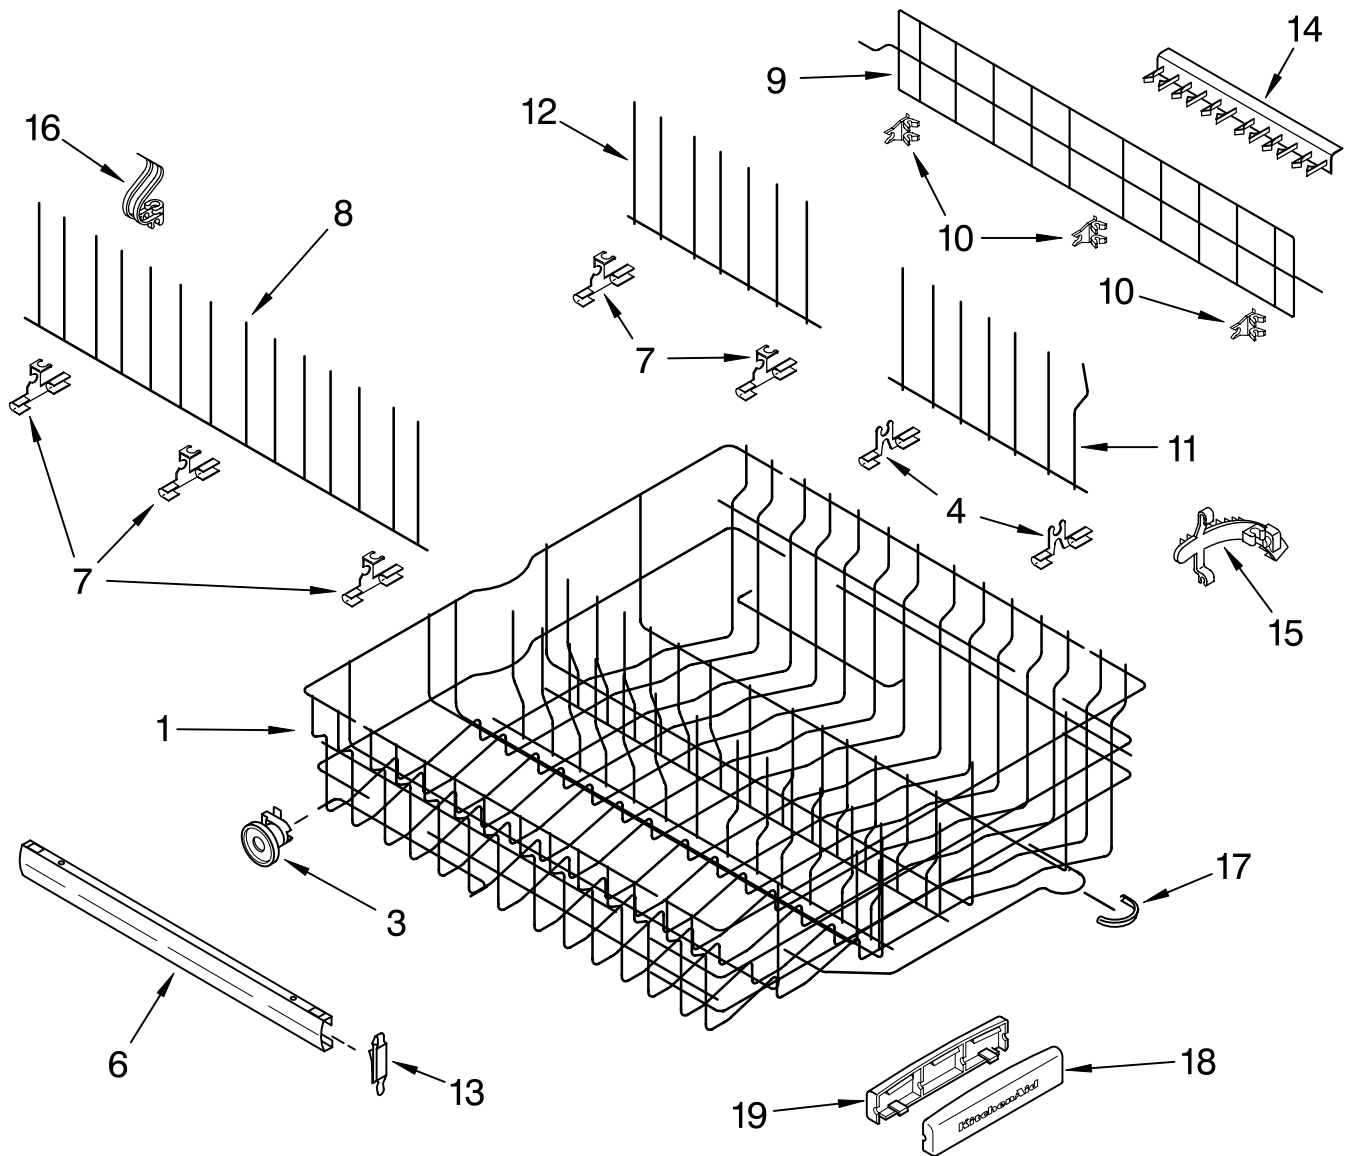

NOTE A:

Pump Centering Tool Required
For Pump Re-Assembling
Order Item 31.

UPPER RACK AND TRACK PARTS

For Models: KUDS24SEBL2, KUDS24SEWH2, KUDS24SEAL2
(Black) (White) (Almond)

Illus. No.	Part No.	DESCRIPTION	Illus. No.	Part No.	DESCRIPTION	Illus. No.	Part No.	DESCRIPTION
1	3377435	Dishrack, Upper (Also Order Item 3)	7	9743017	Clip, Tine Row (5)	14	3377604	Holder, Stemware (2)
3	9742983	Wheel & Bearing Assembly (4)	8	3377429	Tine Row	15	9743018	Positioner
4	9743016	Pivot, Upper Tine Row (2)	9	3377419	Cupshelf	16	3377464	Clip, No Flip (4)
6	9742998	Track, Rack (2)	10	9743019	Clip, Cupshelf	17	9742999	Protector, Sprayarm Guard
			11	3377443	Tine Row, Upper (Multi Position)	18	9743010	Handle, Dishrack Front
			12	3377439	Tine Row, Upper Mini	19	9743011	Handle, Dishrack Rear
			13	9743472	Track Stop (4)			