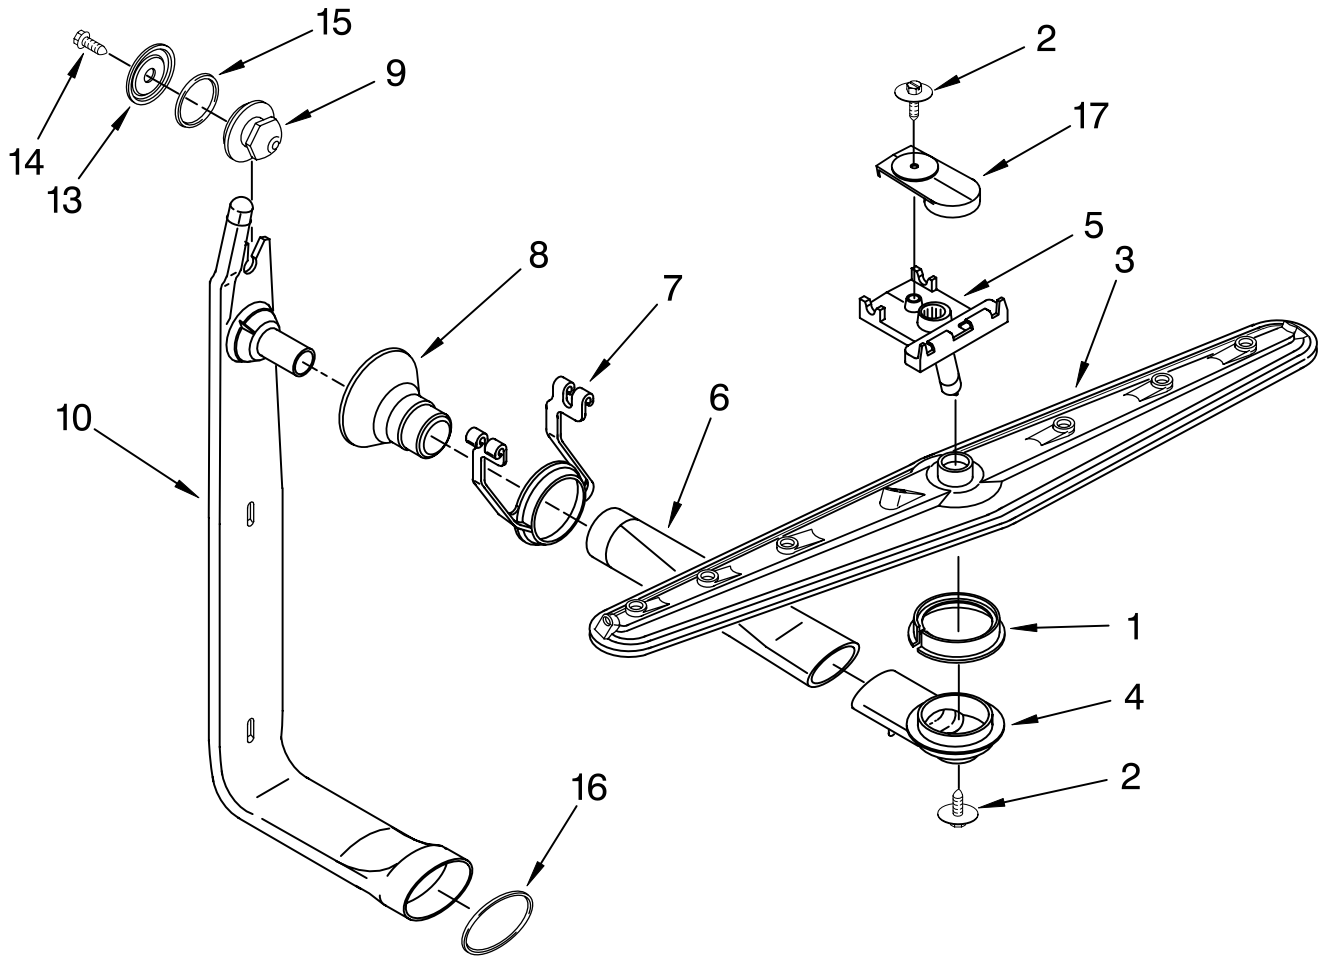

UPPER WASH AND RINSE PARTS

For Models: KUDS24SEBL2, KUDS24SEWH2, KUDS24SEAL2
(Black) (White) (Almond)

Illus. No.	Part No.	DESCRIPTION
1	3376846	Seal, Sprayarm
2	3400002	Screw
3	9742989	Sprayarm, Upper (Also Order Item 1)
4	9742992	Manifold, Sprayarm
5	9742994	Mount, Tiered
6	9742995	Tube, Connector
7	9743542	Holder, Water Inlet Funnel
8	9743210	Funnel
9	9743473	Connector (Includes Items 13, 14 & 15)
10	9742950	Feed Tube Assembly
13	9743475	Washer
14	9740848	Screw
15	9743474	Gasket, Connector
16	9742953	Seal, Tube
17	9743194	Mount, Top Upper Sprayarm

FOR ORDERING INFORMATION REFER TO PARTS PRICE LIST