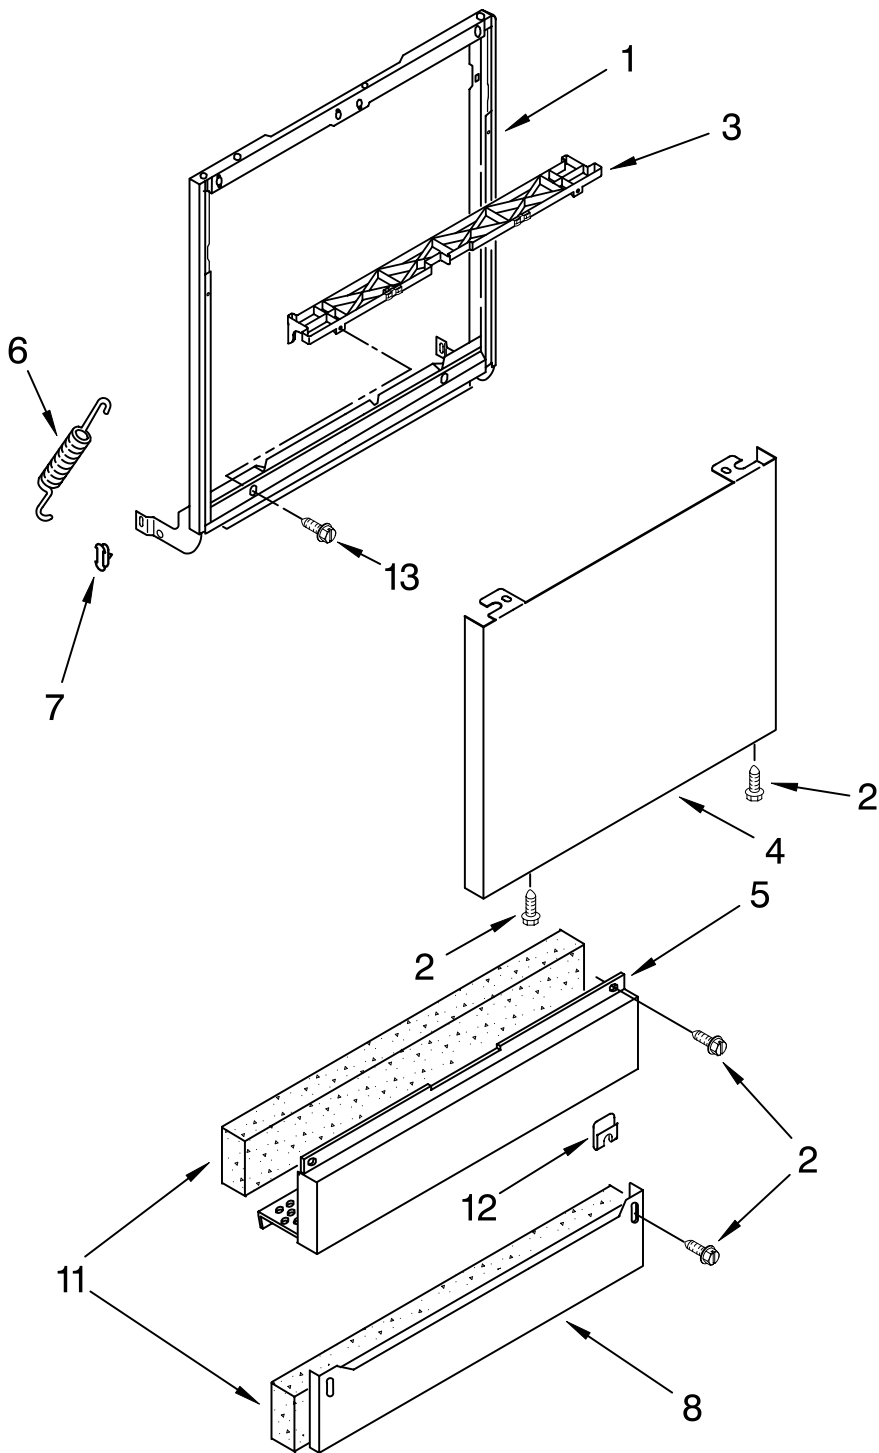

KitchenAid® DOOR AND PANEL PARTS

For Models: KUDS24SEBL2, KUDS24SEWH2, KUDS24SEAL2
(Black) (White) (Almond)

UNDERCOUNTER
DISHWASHER

Illus. No.	Part No.	DESCRIPTION
------------	----------	-------------

1	9743028	Door Frame
2	302868	Screw
3	9742964	Stiffener, Door
4		Panel Front
	3379375	Black Model
	3379376	White Model
	3379377	Almond Model
5		Access Panel & Clip Assembly (Includes Items 11 & 12)
	9742645	Black Model
	9742856	White Model
	9742857	Almond Model
6	3379643	Spring, Door (2)
7	3373234	Bushing, Spring Door (2)
8		Toe Panel (Includes Item 11)
	3375423	Black Model
	9742869	White Model
	9742870	Almond Model
11	3374767	Insulation
12	3378123	Clip, Grounding
13	3367670	Screw (2)

FOR ORDERING INFORMATION REFER TO PARTS PRICE LIST

CONTROL PANEL PARTS

For Models: KUDS24SEBL2, KUDS24SEWH2, KUDS24SEAL2
(Black) (White) (Almond)

Illus. No.	Part No.	DESCRIPTION
1		Console (Also Order Item 2)
	9743577	Black Model
	9743578	White Model
	9743579	Almond Model
2		Insert
	9743375	Black Model
	9743376	White Model
	9743377	Almond Model
3	9743241	Switch, Panel (User Interface)
4	9743573	Spring, Handle
5	9743572	Link, Handle
6	9743412	Sponge, Vent
7	304231	Screw (3)
8	3369051	Screw (4)
9		Handle, Latch
	9743188	Black Model
	9743189	White Model
	9743190	Almond Model
10	9743440	Barrier, Display
11	9743444	Retainer, Barrier
12	9743442	Clip, Retainer