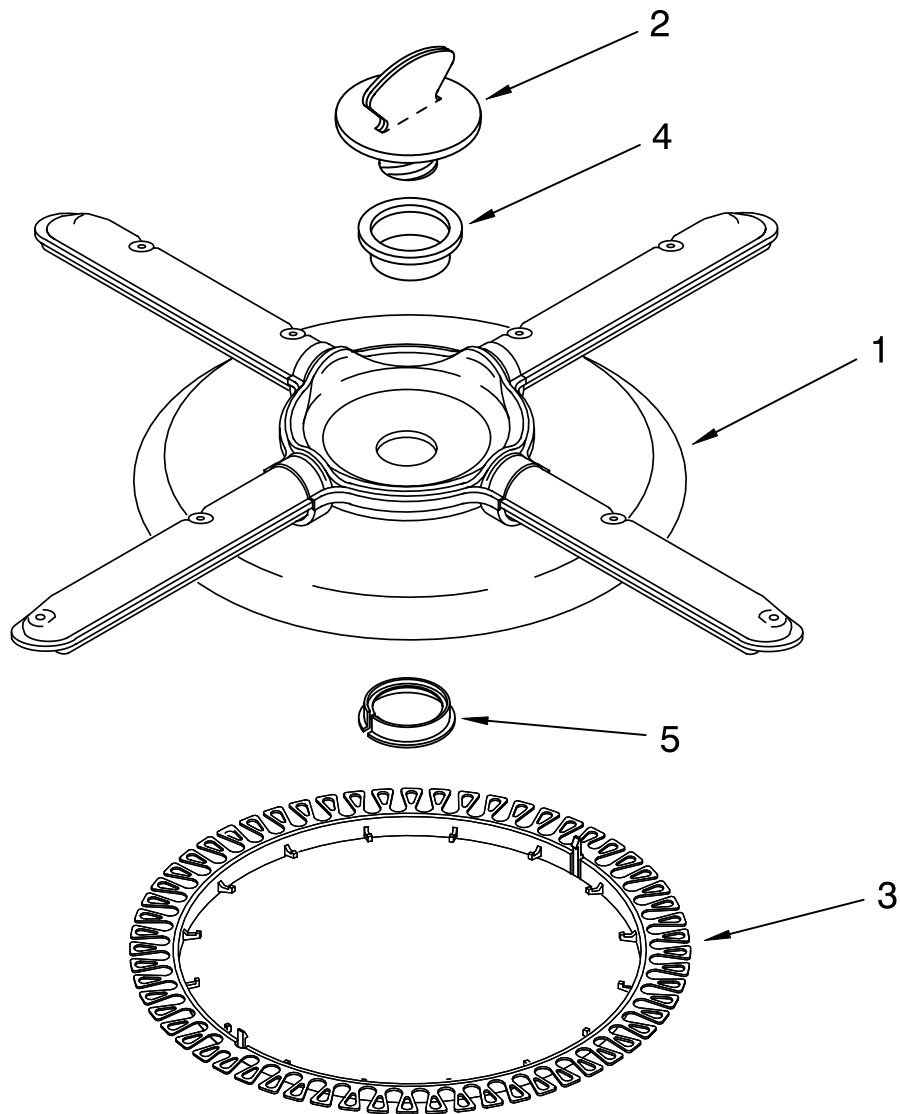

FOR ORDERING INFORMATION REFER TO PARTS PRICE LIST

CONTROL PANEL PARTS

For Models: KUDS24SEBL2, KUDS24SEWH2, KUDS24SEAL2
(Black) (White) (Almond)

Illus. No.	Part No.	DESCRIPTION
1		Console (Also Order Item 2)
	9743577	Black Model
	9743578	White Model
	9743579	Almond Model
2		Insert
	9743375	Black Model
	9743376	White Model
	9743377	Almond Model
3	9743241	Switch, Panel (User Interface)
4	9743573	Spring, Handle
5	9743572	Link, Handle
6	9743412	Sponge, Vent
7	304231	Screw (3)
8	3369051	Screw (4)
9		Handle, Latch
	9743188	Black Model
	9743189	White Model
	9743190	Almond Model
10	9743440	Barrier, Display
11	9743444	Retainer, Barrier
12	9743442	Clip, Retainer

For Models: KUDS24SEBL2, KUDS24SEWH2, KUDS24SEAL2
 (Black) (White) (Almond)

Illus. No.	Part No.	DESCRIPTION
1	9743399	Cap, Dispenser
2	9743467	Shield, Switch
3	3369051	Screw, Door
4	9743554	Latch Assembly (Includes Item 2)
6	9742625	Inner Door Mastic Assembly (Also Includes Items 7, 9 & 10)
7	9742631	Seal, Door Lower
8	9742770	Vent Assembly (Also Order Item 9)
9	9742782	Gasket, Vent
10	9742780	Deflector, Vent (Also Order Item 9)
11	9742629	Dispenser, Assembly
12	9743450	Shield, Dispenser
13	9742623	Bracket, Controls
14	9742963	Shield, Control
16	9743486	Bracket, Dispenser (2)
19	9743448	Control, Electronic
20	246132	Screw (2)
22	9743451	Fuse Thermal Electronic
24	9743154	Dispenser, Wiring Harness
25	9743026	Sound Absorber
26	9742852	Sensor, Rinse Aid
27	3376405	Elbow, Harness
30	9743462	Wiring Harness Main
33	3400700	Screw (6)

FOR ORDERING INFORMATION REFER TO PARTS PRICE LIST

LOWER WASHARM AND STRAINER PARTS

For Models: KUDS24SEBL2, KUDS24SEWH2, KUDS24SEAL2
 (Black) (White) (Almond)

Illus. No.	Part No.	DESCRIPTION
1	9742947	Wash Arm Assembly
2	9742945	Nut, Washarm
3	9742646	Strainer (Coarse)
4	9742946	Bearing, Radial
5	3376846	Seal, Sprayarm