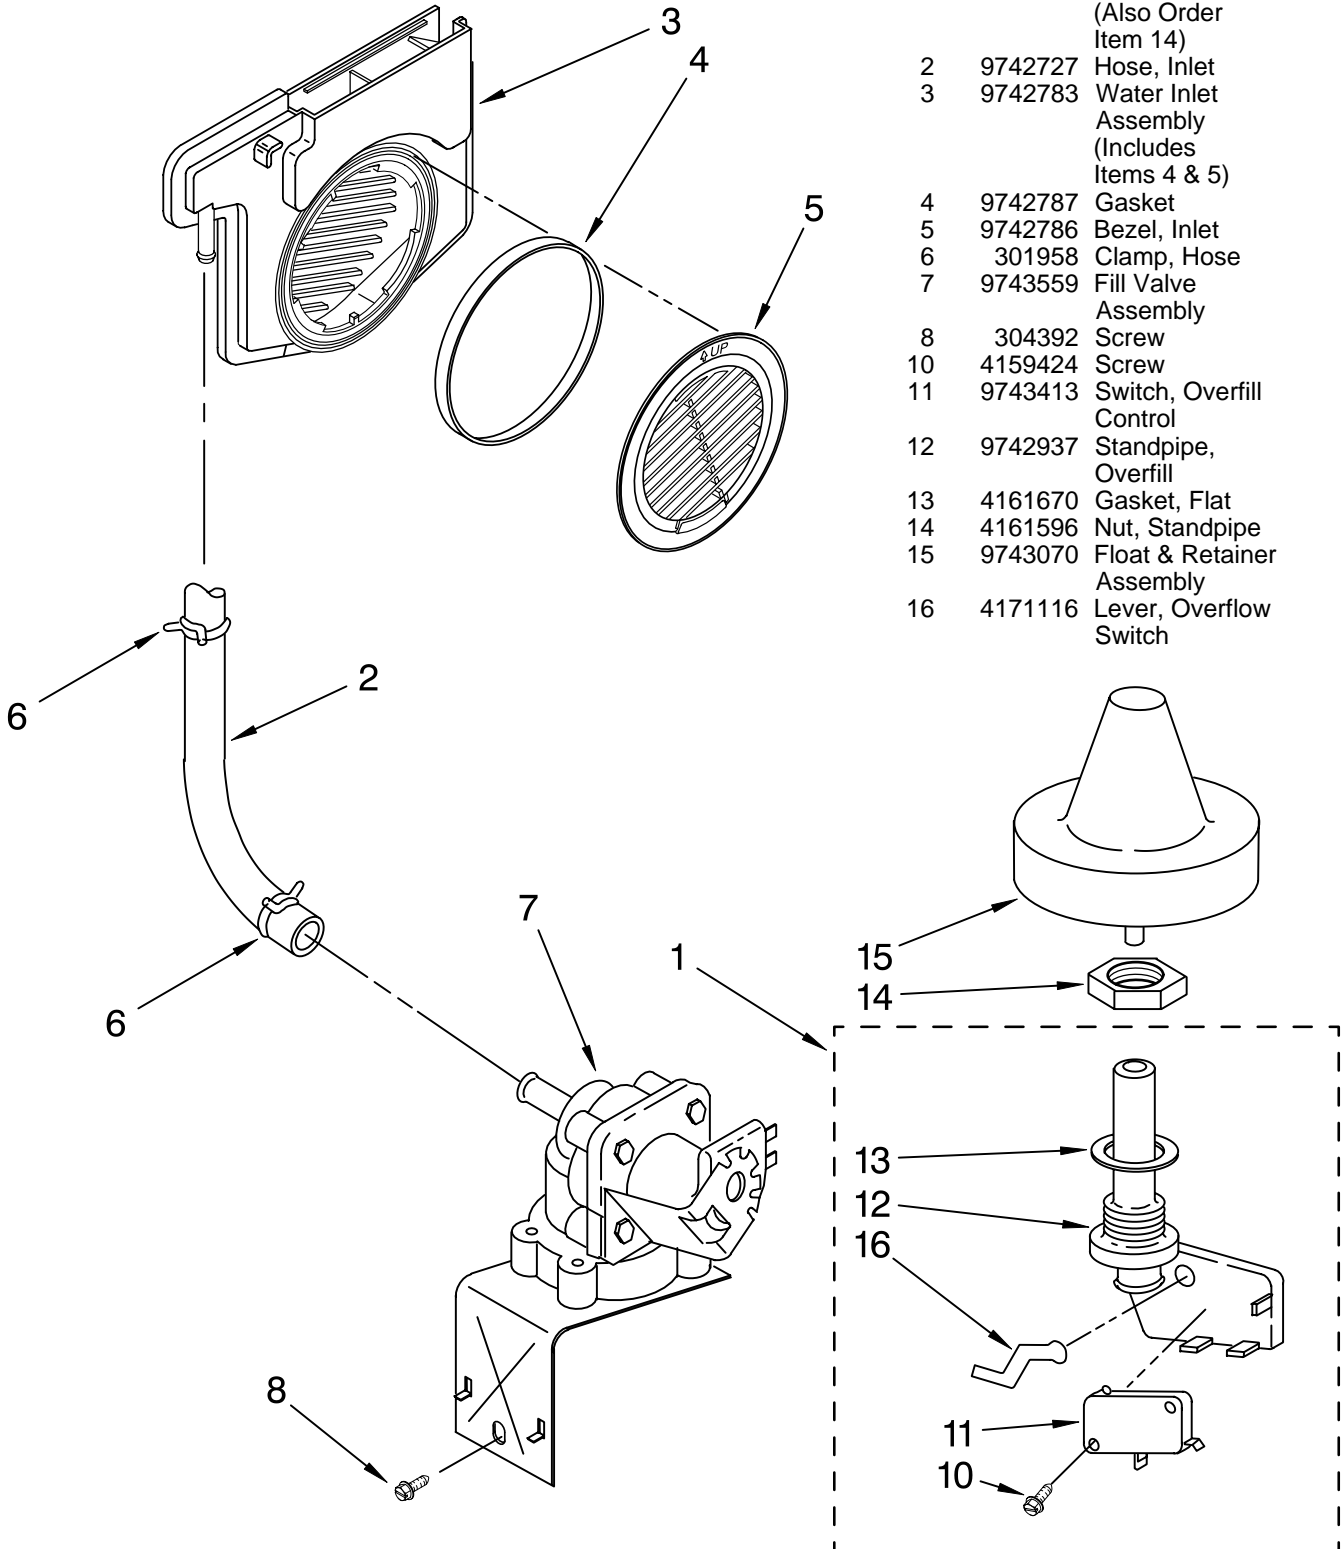

FILL AND OVERFILL PARTS

For Models: KUDS24SEBL2, KUDS24SEWH2, KUDS24SEAL2
(Black) (White) (Almond)

Illus. No.	Part No.	DESCRIPTION

1	9742938	Control, Overfill Assembly (Also Order Item 14)
2	9742727	Hose, Inlet
3	9742783	Water Inlet Assembly (Includes Items 4 & 5)
4	9742787	Gasket
5	9742786	Bezel, Inlet
6	301958	Clamp, Hose
7	9743559	Fill Valve Assembly
8	304392	Screw
10	4159424	Screw
11	9743413	Switch, Overfill Control
12	9742937	Standpipe, Overfill
13	4161670	Gasket, Flat
14	4161596	Nut, Standpipe
15	9743070	Float & Retainer Assembly
16	4171116	Lever, Overflow Switch

FOR ORDERING INFORMATION REFER TO PARTS PRICE LIST