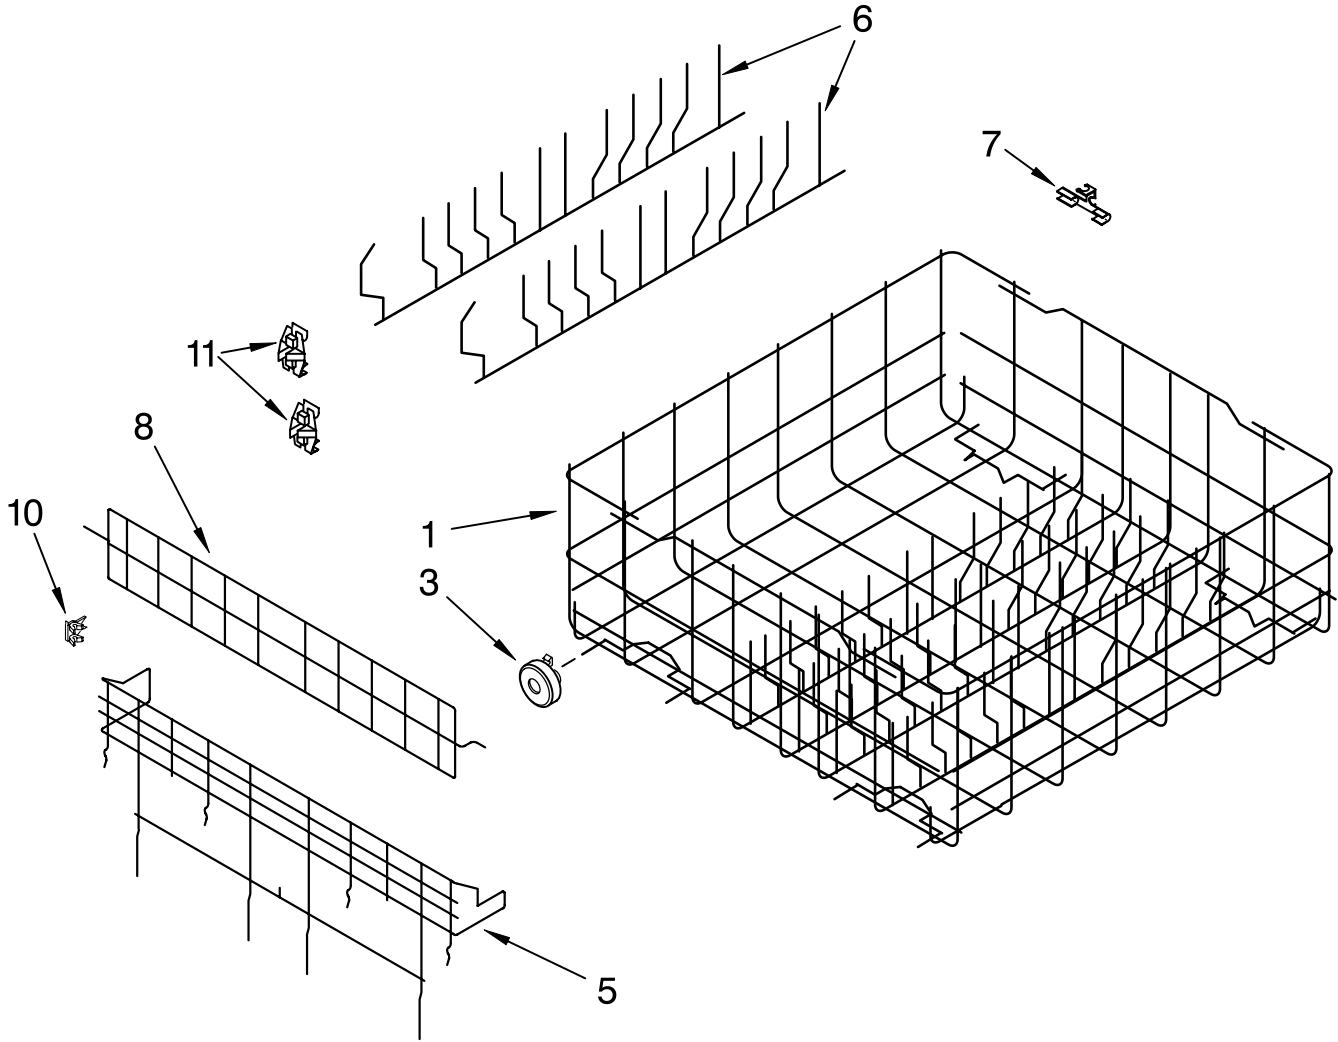

NOTE A:

Pump Centering Tool Required
For Pump Re-Assembling
Order Item 31.

UPPER RACK AND TRACK PARTS

For Models: KUDS24SEBL2, KUDS24SEWH2, KUDS24SEAL2
(Black) (White) (Almond)

Illus. No.	Part No.	DESCRIPTION	Illus. No.	Part No.	DESCRIPTION	Illus. No.	Part No.	DESCRIPTION
1	3377435	Dishrack, Upper (Also Order Item 3)	7	9743017	Clip, Tine Row (5)	14	3377604	Holder, Stemware (2)
3	9742983	Wheel & Bearing Assembly (4)	8	3377429	Tine Row	15	9743018	Positioner
4	9743016	Pivot, Upper Tine Row (2)	9	3377419	Cupshelf	16	3377464	Clip, No Flip (4)
6	9742998	Track, Rack (2)	10	9743019	Clip, Cupshelf	17	9742999	Protector, Sprayarm Guard
			11	3377443	Tine Row, Upper (Multi Position)	18	9743010	Handle, Dishrack Front
			12	3377439	Tine Row, Upper Mini	19	9743011	Handle, Dishrack Rear
			13	9743472	Track Stop (4)			

FOR ORDERING INFORMATION REFER TO PARTS PRICE LIST

LOWER RACK PARTS

For Models: KUDS24SEBL2, KUDS24SEWH2, KUDS24SEAL2
(Black) (White) (Almond)

Illus. No.	Part No.	DESCRIPTION
1	9743501	Lower Rack Assembly (Includes Item 3)
2	9743048	Cover Basket Silverware
3	9743007	Wheel Assembly (2) Lower Rack (8)
4	9743574	Basket Half, Silverware
5	9743536	Extension, Side Wall
6	9743548	Flexrow (2)
7	9743534	Clip, Flexrow (6)
8	3377419	Cupshelf
10	9743019	Clip, Cupshelf (3)
11	3368629	Retainer, Flexrow (2)