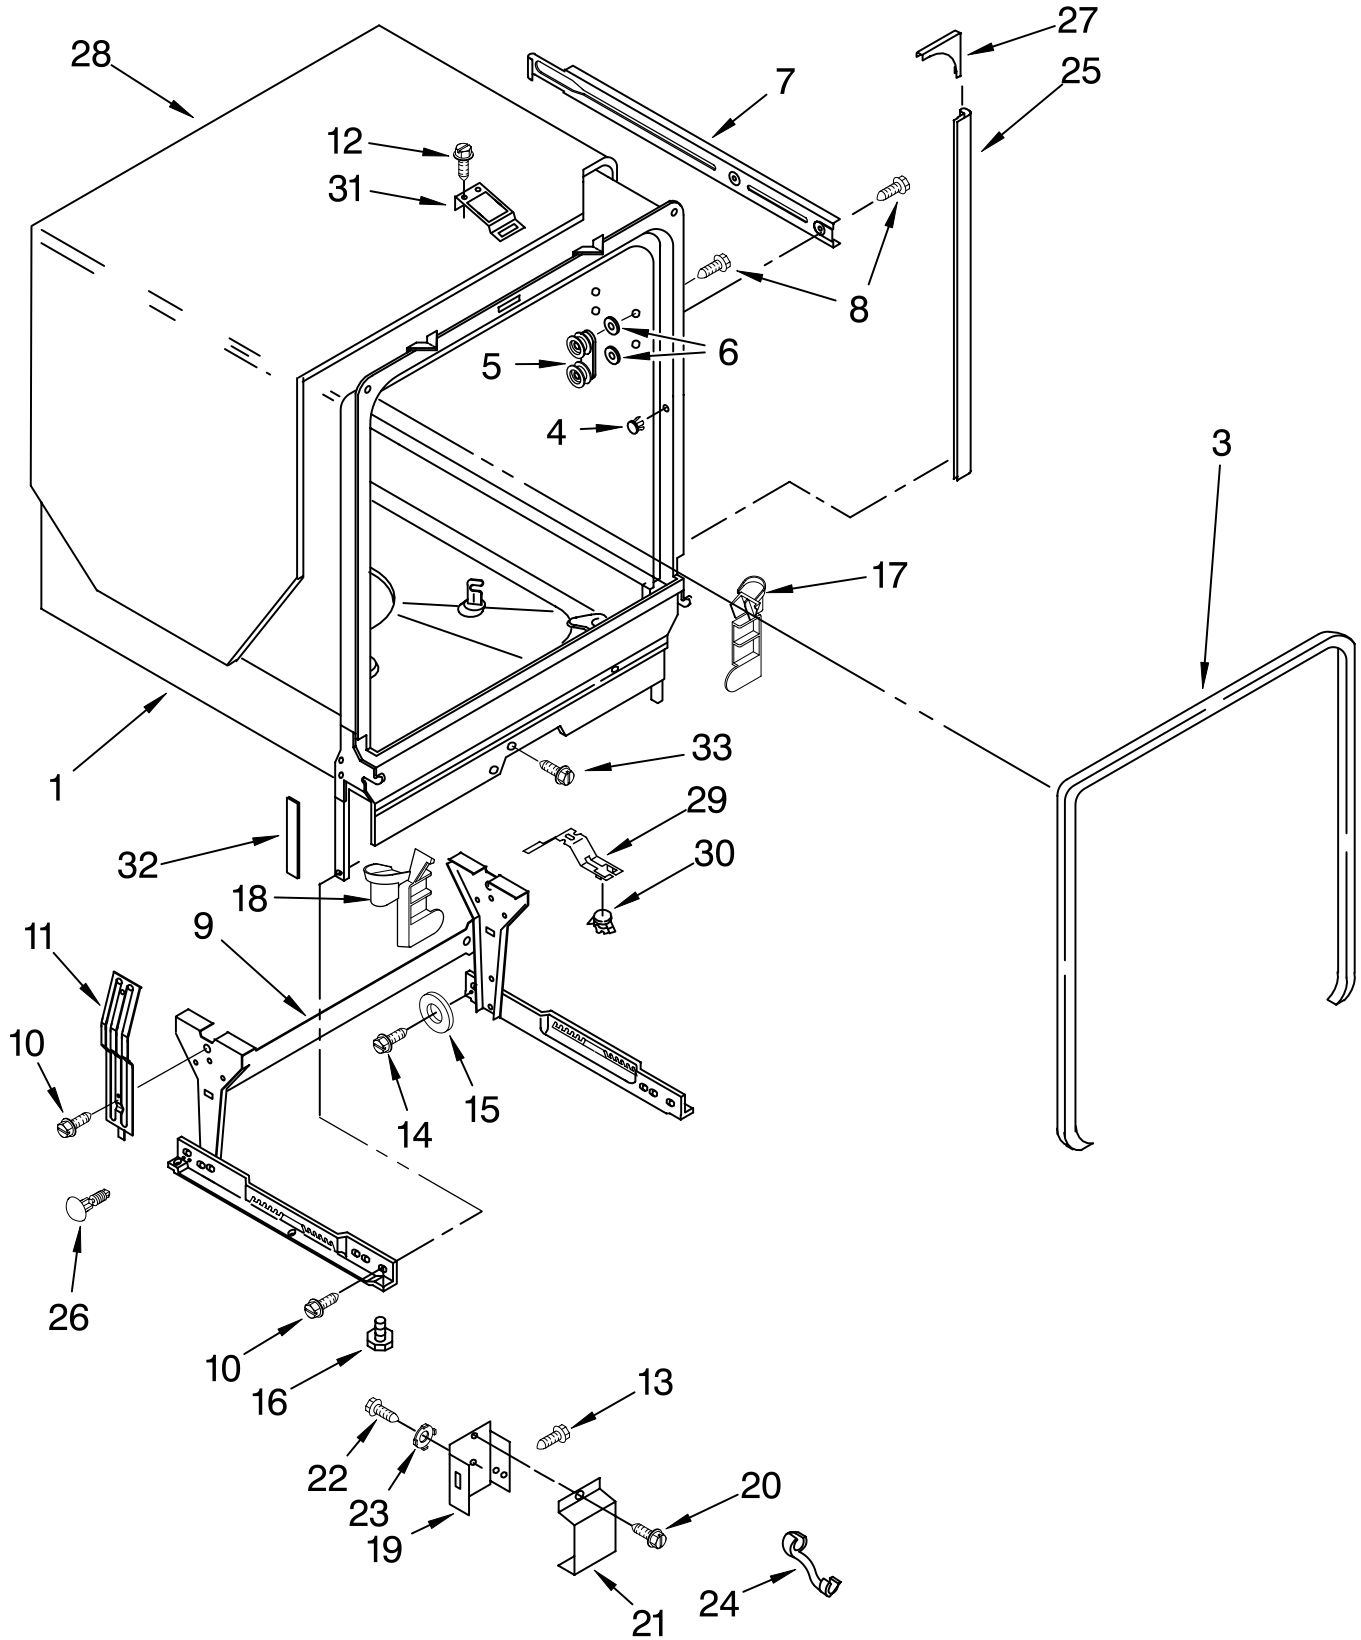

TUB AND FRAME PARTS

For Models: KUDS24SEBL2, KUDS24SEWH2, KUDS24SEAL2
(Black) (White) (Almond)

FOR ORDERING INFORMATION REFER TO PARTS PRICE LIST

TUB AND FRAME PARTS

For Models: KUDS24SEBL2, KUDS24SEWH2, KUDS24SEAL2
(Black) (White) (Almond)

Illus. No.	Part No.	DESCRIPTION
1	9742605	Tub Assembly
3	9742612	Door Seal
4	9742788	Plug Tub (2)
5	9743468	Wheel & Mount Assembly (Also Order Item 6)
6	9743002	Gasket, Bracket Mounting
7	3378056	Tub Stiffener
8	3400003	Screw (8)
9	9743149	Rear Support Assembly
10	343641	Screw
11	9742610	Connector Tub To Brace
12	90767	Screw (2)
13	304392	Screw
14	3370389	Screw (2)
15	302819	Wheel Leg
16	3376439	Leveler, Leg
17	9743488	Spacer, Tank – RH
18	9743489	Spacer, Tank – LH
19	3378131	Terminal Box
20	3369138	Screw
21	300068	Cover, Terminal Box
22	3400014	Screw
23	3378128	Washer
24	3370307	Strain, Relief
25	9743460	Trim Strip, Tub
26	304666	Retainer, Push (2)
27	9742789	Corner Trim, Tub
28	9742661	Shield, Sound Tub
29	9742648	Bracket, Thermostat
30	3371618	Thermostat
31	9742722	Strike, Latch
32	9743406	Pad, Friction
33	3370225	Screw, Ground

FOR ORDERING INFORMATION REFER TO PARTS PRICE LIST