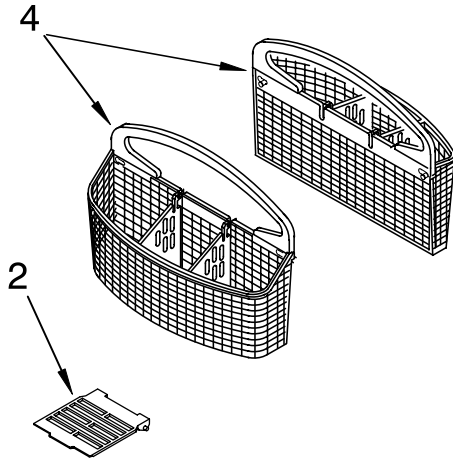

NOTE A:

Pump Centering Tool Required
For Pump Re-Assembling
Order Item 31.

UPPER RACK AND TRACK PARTS

For Models: KUDS24SEBL2, KUDS24SEWH2, KUDS24SEAL2
(Black) (White) (Almond)

Illus. No.	Part No.	DESCRIPTION	Illus. No.	Part No.	DESCRIPTION	Illus. No.	Part No.	DESCRIPTION
1	3377435	Dishrack, Upper (Also Order Item 3)	7	9743017	Clip, Tine Row (5)	14	3377604	Holder, Stemware (2)
3	9742983	Wheel & Bearing Assembly (4)	8	3377429	Tine Row	15	9743018	Positioner
4	9743016	Pivot, Upper Tine Row (2)	9	3377419	Cupshelf	16	3377464	Clip, No Flip (4)
6	9742998	Track, Rack (2)	10	9743019	Clip, Cupshelf	17	9742999	Protector, Sprayarm Guard
			11	3377443	Tine Row, Upper (Multi Position)	18	9743010	Handle, Dishrack Front
			12	3377439	Tine Row, Upper Mini	19	9743011	Handle, Dishrack Rear
			13	9743472	Track Stop (4)			

FOR ORDERING INFORMATION REFER TO PARTS PRICE LIST

LOWER RACK PARTS

For Models: KUDS24SEBL2, KUDS24SEWH2, KUDS24SEAL2
(Black) (White) (Almond)

Illus. No.	Part No.	DESCRIPTION
1	9743501	Lower Rack Assembly (Includes Item 3)
2	9743048	Cover Basket Silverware
3	9743007	Wheel Assembly (2) Lower Rack (8)
4	9743574	Basket Half, Silverware
5	9743536	Extension, Side Wall
6	9743548	Flexrow (2)
7	9743534	Clip, Flexrow (6)
8	3377419	Cupshelf
10	9743019	Clip, Cupshelf (3)
11	3368629	Retainer, Flexrow (2)