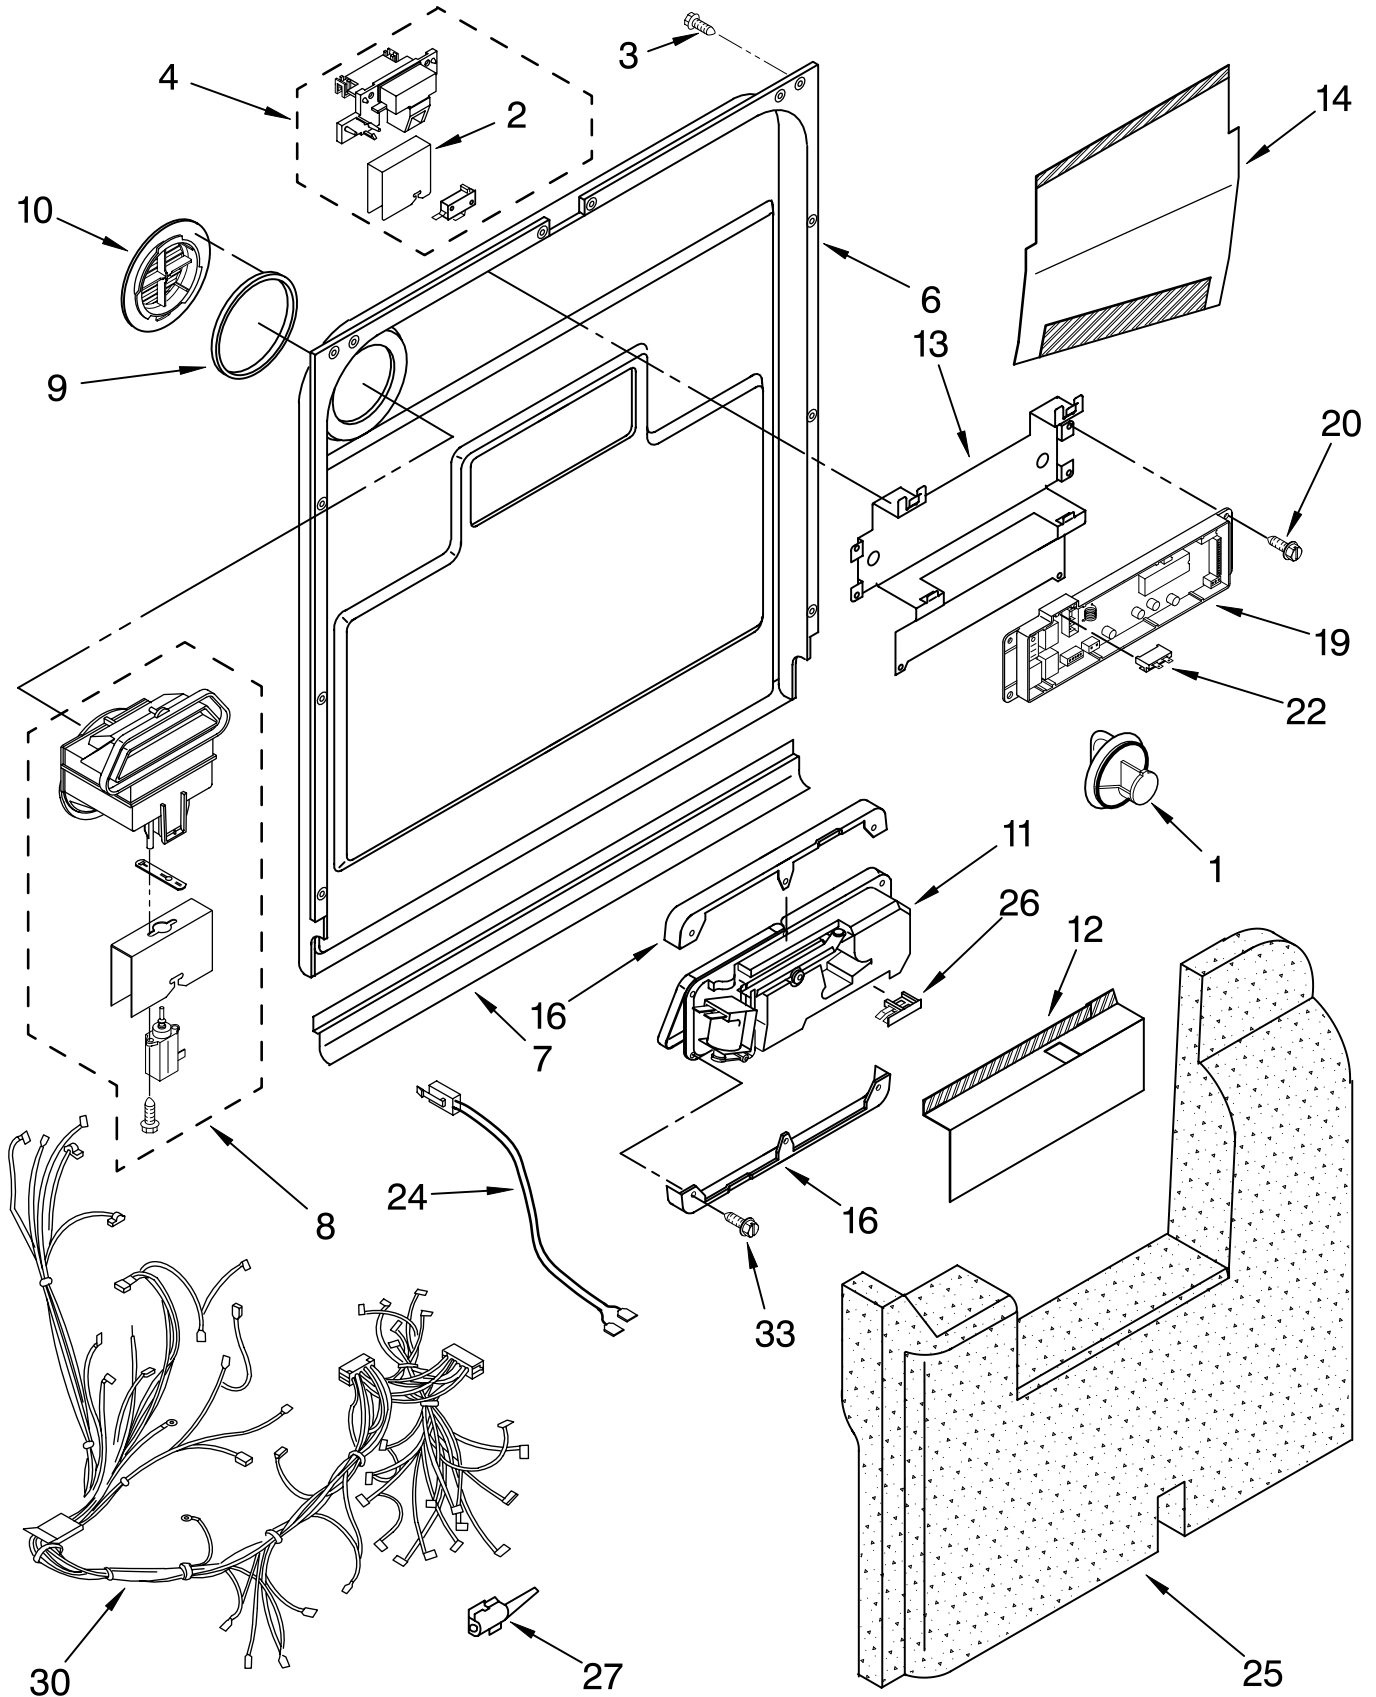

DOOR AND LATCH PARTS

For Models: KUDS24SEBL2, KUDS24SEWH2, KUDS24SEAL2
(Black) (White) (Almond)

FOR ORDERING INFORMATION REFER TO PARTS PRICE LIST

DOOR AND LATCH PARTS

For Models: KUDS24SEBL2, KUDS24SEWH2, KUDS24SEAL2
(Black) (White) (Almond)

Illus. No.	Part No.	DESCRIPTION
1	9743399	Cap, Dispenser
2	9743467	Shield, Switch
3	3369051	Screw, Door
4	9743554	Latch Assembly (Includes Item 2)
6	9742625	Inner Door Mastic Assembly (Also Includes Items 7, 9 & 10)
7	9742631	Seal, Door Lower
8	9742770	Vent Assembly (Also Order Item 9)
9	9742782	Gasket, Vent
10	9742780	Deflector, Vent (Also Order Item 9)
11	9742629	Dispenser, Assembly
12	9743450	Shield, Dispenser
13	9742623	Bracket, Controls
14	9742963	Shield, Control
16	9743486	Bracket, Dispenser (2)
19	9743448	Control, Electronic
20	246132	Screw (2)
22	9743451	Fuse Thermal Electronic
24	9743154	Dispenser, Wiring Harness
25	9743026	Sound Absorber
26	9742852	Sensor, Rinse Aid
27	3376405	Elbow, Harness
30	9743462	Wiring Harness Main
33	3400700	Screw (6)

FOR ORDERING INFORMATION REFER TO PARTS PRICE LIST