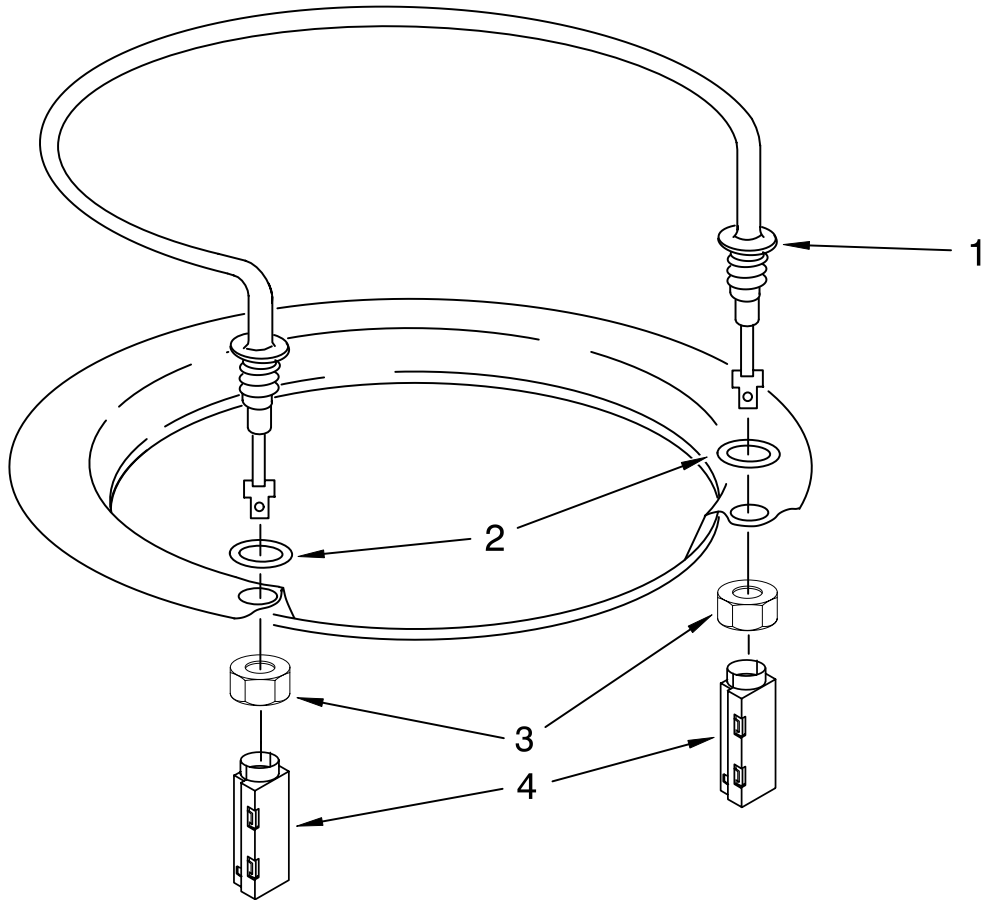

For Models: KUDS24SEBL2, KUDS24SEWH2, KUDS24SEAL2
 (Black) (White) (Almond)

Illus. No.	Part No.	DESCRIPTION
1	9743399	Cap, Dispenser
2	9743467	Shield, Switch
3	3369051	Screw, Door
4	9743554	Latch Assembly (Includes Item 2)
6	9742625	Inner Door Mastic Assembly (Also Includes Items 7, 9 & 10)
7	9742631	Seal, Door Lower
8	9742770	Vent Assembly (Also Order Item 9)
9	9742782	Gasket, Vent
10	9742780	Deflector, Vent (Also Order Item 9)
11	9742629	Dispenser, Assembly
12	9743450	Shield, Dispenser
13	9742623	Bracket, Controls
14	9742963	Shield, Control
16	9743486	Bracket, Dispenser (2)
19	9743448	Control, Electronic
20	246132	Screw (2)
22	9743451	Fuse Thermal Electronic
24	9743154	Dispenser, Wiring Harness
25	9743026	Sound Absorber
26	9742852	Sensor, Rinse Aid
27	3376405	Elbow, Harness
30	9743462	Wiring Harness Main
33	3400700	Screw (6)

FOR ORDERING INFORMATION REFER TO PARTS PRICE LIST

LOWER WASHARM AND STRAINER PARTS

For Models: KUDS24SEBL2, KUDS24SEWH2, KUDS24SEAL2
 (Black) (White) (Almond)

Illus. No.	Part No.	DESCRIPTION
1	9742947	Wash Arm Assembly
2	9742945	Nut, Washarm
3	9742646	Strainer (Coarse)
4	9742946	Bearing, Radial
5	3376846	Seal, Sprayarm

FOR ORDERING INFORMATION REFER TO PARTS PRICE LIST

HEATER PARTS

For Models: KUDS24SEBL2, KUDS24SEWH2, KUDS24SEAL2
 (Black) (White) (Almond)

Illus. No.	Part No.	DESCRIPTION
1	9743495	Heater Element Assembly (Also Includes Item 2)
2	717273	Washer, Heater Element
3	9743039	Nut, Heater Element
4	9743166	Pod, Terminal Heater