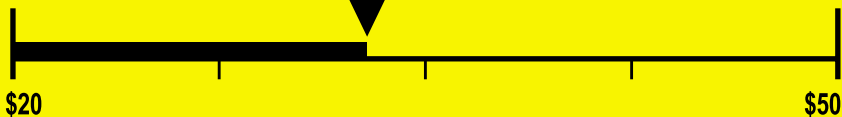

ENERGYGUIDE

Dishwasher
Capacity: Standard

LG Electronics Inc.
Model LDF69****
Model LDS48****

Estimated Yearly Operating Cost (when used with an electric water heater)

$33

Cost Range of Similar Models

The estimated yearly operating cost of this model was not available at the time the range was published.

308 kWh

Estimated Yearly Electricity Use

$21

Estimated Yearly Operating Cost
(when used with a natural gas water heater)

Your cost will depend on your utility rates and use.

- Cost range based only on standard capacity models.
- Estimated operating cost based on four wash loads a week and a 2007 national average electricity cost of 10.65 cents per kWh and natural gas cost of $1.218 per therm.
- For more information, visit www.ftc.gov/appliances.