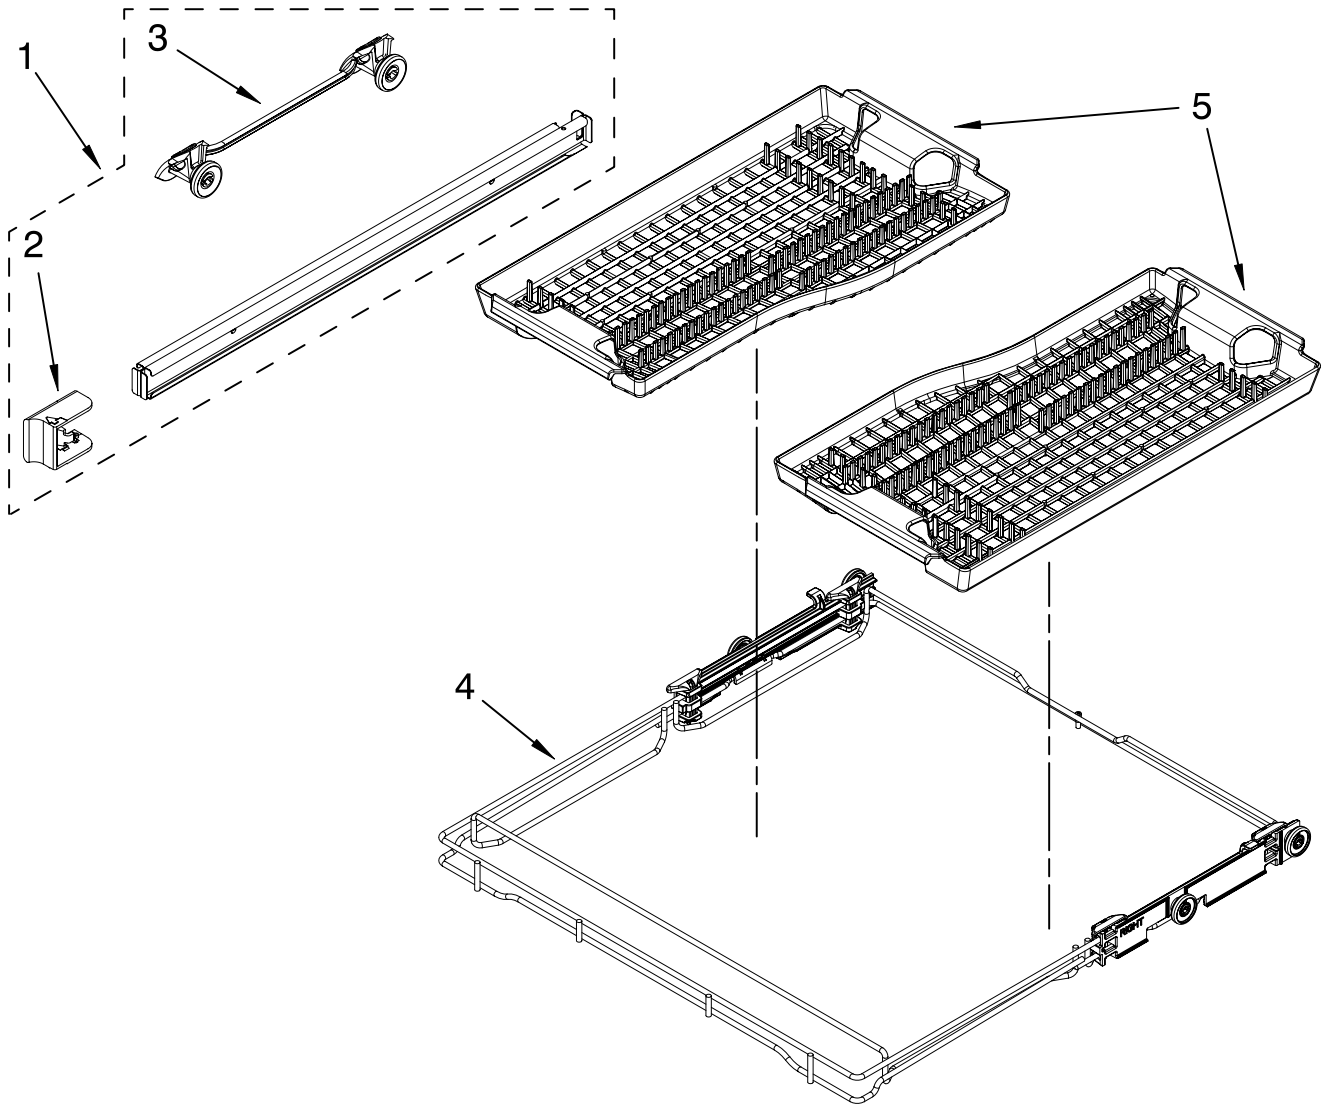

THIRD LEVEL RACK AND TRACK PARTS

For Models: KUDU03STBL0, KUDU03STWH0, KUDU03STSS0
(Black) (White) (Stainless)

Illus. No.	Part No.	DESCRIPTION
1	W10077855	Track Right
	W10077856	Track Left
2	W10077854	Stop, Track
3	8564899	Mount, Track
4	8564900	Rack Assembly (Third Level)
5	8564901	Basket- TLR

FOR ORDERING INFORMATION REFER TO PARTS PRICE LIST