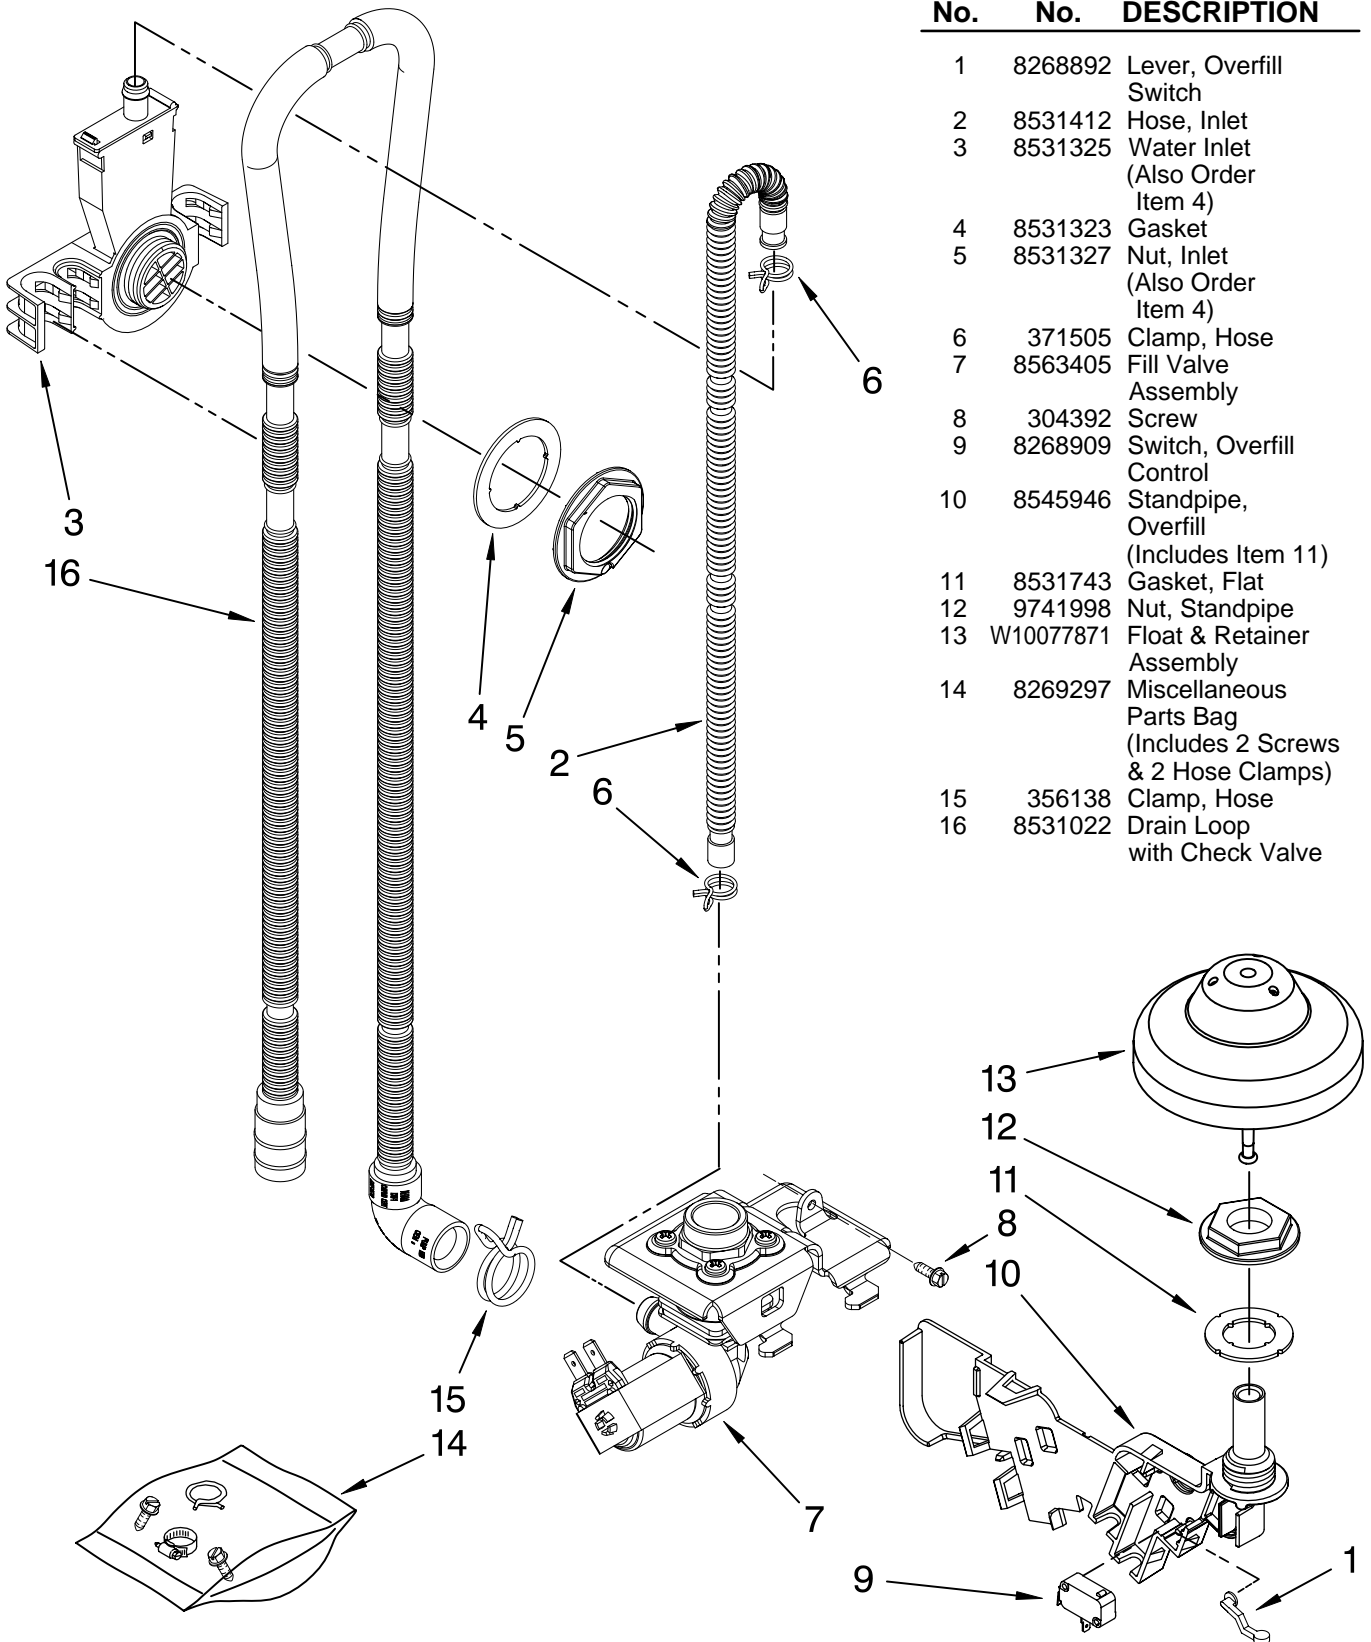

Illus. No.	Part No.	DESCRIPTION
1	8268892	Lever, Overfill Switch
2	8531412	Hose, Inlet
3	8531325	Water Inlet (Also Order Item 4)
4	8531323	Gasket
5	8531327	Nut, Inlet (Also Order Item 4)
6	371505	Clamp, Hose
7	8563405	Fill Valve Assembly
8	304392	Screw
9	8268909	Switch, Overfill Control
10	8545946	Standpipe, Overfill (Includes Item 11)
11	8531743	Gasket, Flat
12	9741998	Nut, Standpipe
13	W10077871	Float & Retainer Assembly
14	8269297	Miscellaneous Parts Bag (Includes 2 Screws & 2 Hose Clamps)
15	356138	Clamp, Hose
16	8531022	Drain Loop with Check Valve