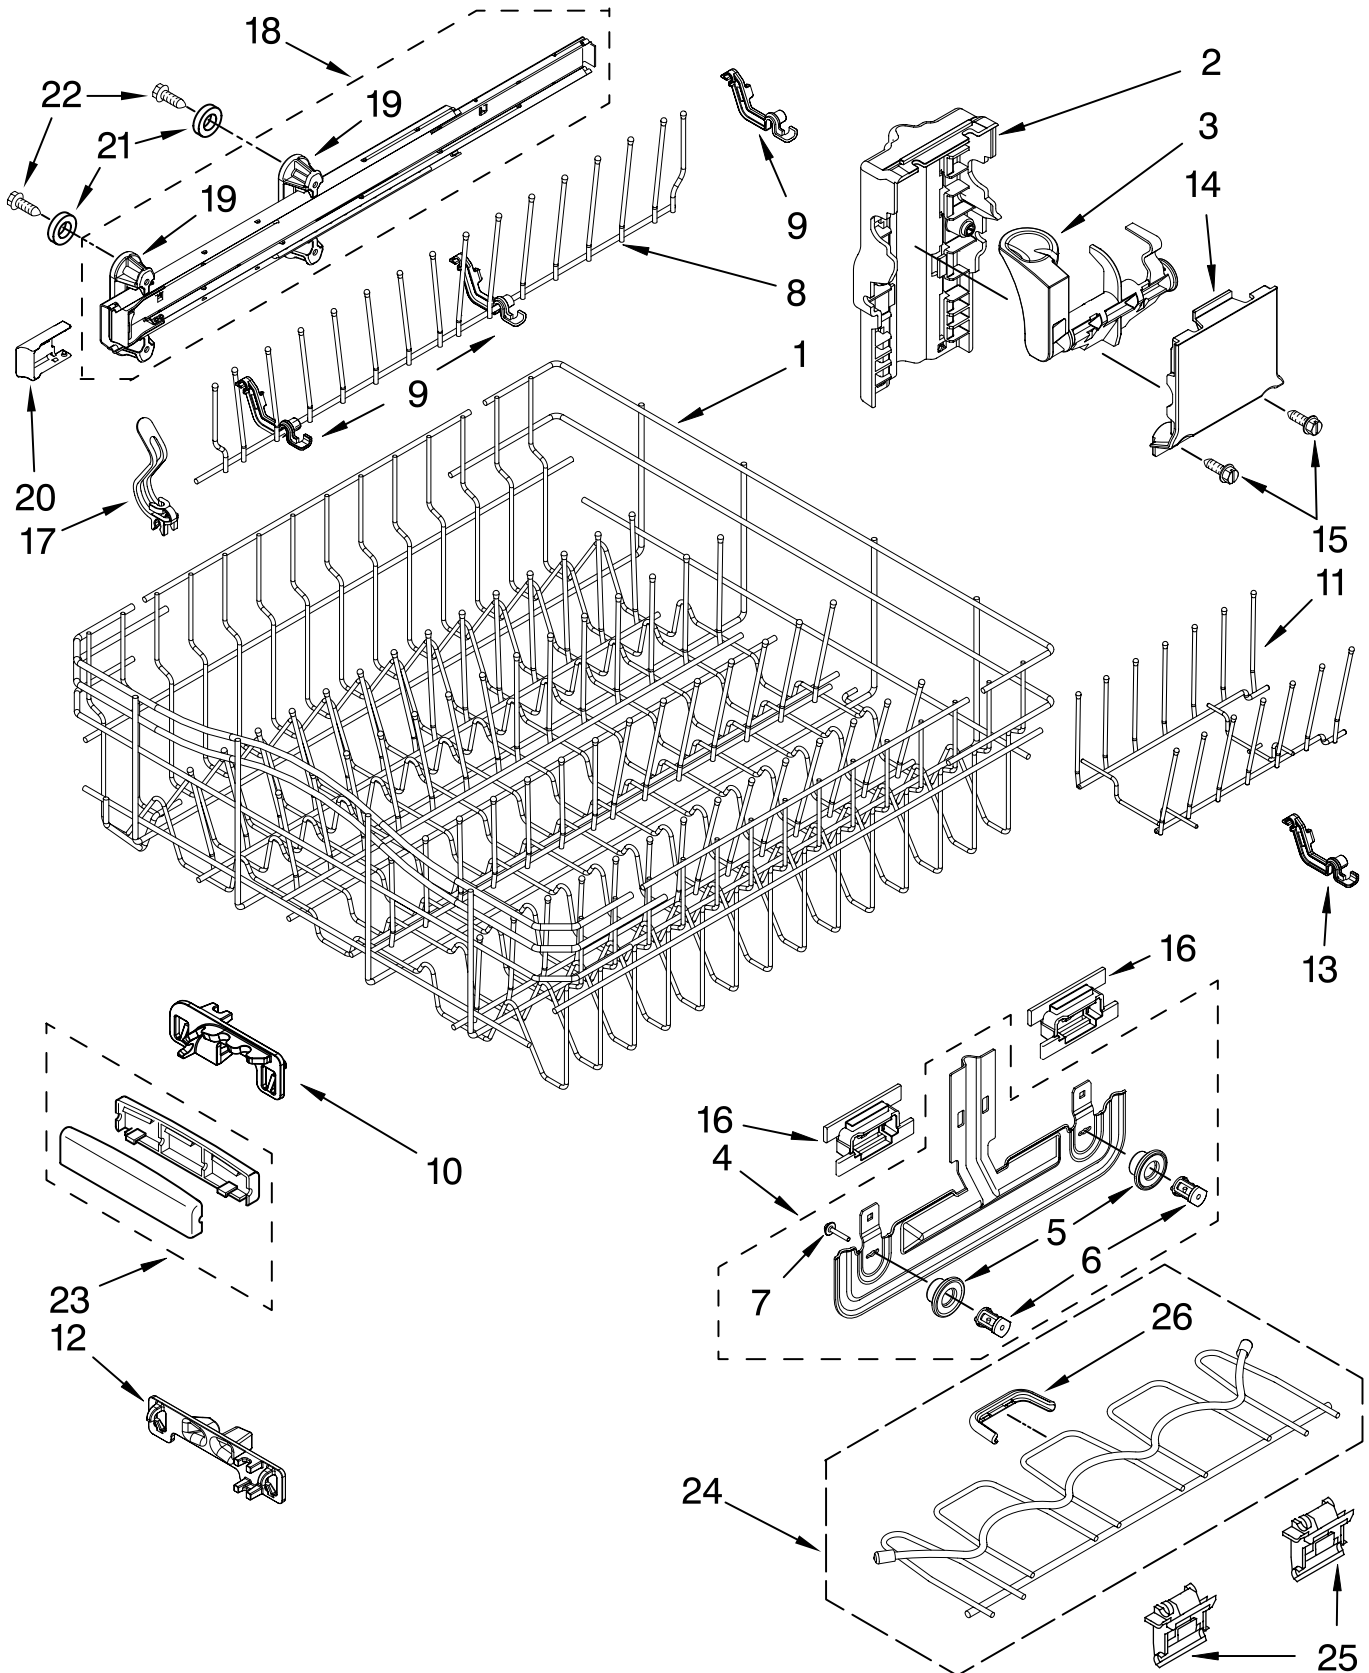

UPPER RACK AND TRACK PARTS

For Models: KUDU03STBL0, KUDU03STWH0, KUDU03STSS0

(Black)

(White)

(Stainless)

FOR ORDERING INFORMATION REFER TO PARTS PRICE LIST

UPPER RACK AND TRACK PARTS

For Models: KUDU03STBL0, KUDU03STWH0, KUDU03STSS0

(Black)

(White)

(Stainless)

Illus. No.	Part No.	DESCRIPTION
1	8561731	Dishrack, Upper
2	8531344	Housing, Adjuster
3		Actuator, Adjuster
	W10077838	Right Hand
	W10077839	Left Hand
4	8268653	Adjuster Assembly
5	8270138	Wheel
6	8268703	Axel, Adjuster
7	8281156	Screw
8	8562030	Tine Row
9	8539190	Clip, Pivot
10	8539103	Positioner, Multi
11	8539149	Insert, Fold Down Tines
12	8539102	Positioner, Dual
13	8539148	Clip, Insert Tines
14	8531346	Cover, Adjuster
15	9741232	Retainer
16	8268738	Positioner, Arm
17	W10077844	Clip, No-Flip
18		Track, Assembly
	W10077852	Right Hand
	W10077851	Left Hand (Also Order Item 21)
19	W10077876	Mount, Track (Also Order Item 21)
20		Stop, Track
	W10077848	Right
	W10077847	Left
21	9743002	Gasket, Bracket Mounting
22	3400072	Screw (8)
23	8539110	Handle, Dishrack
24	W10077958	Cupshelf Assembly
25	8562026	Clip, Cupshelf
26	W10077843	Indicator, Cupshelf

FOR ORDERING INFORMATION REFER TO PARTS PRICE LIST