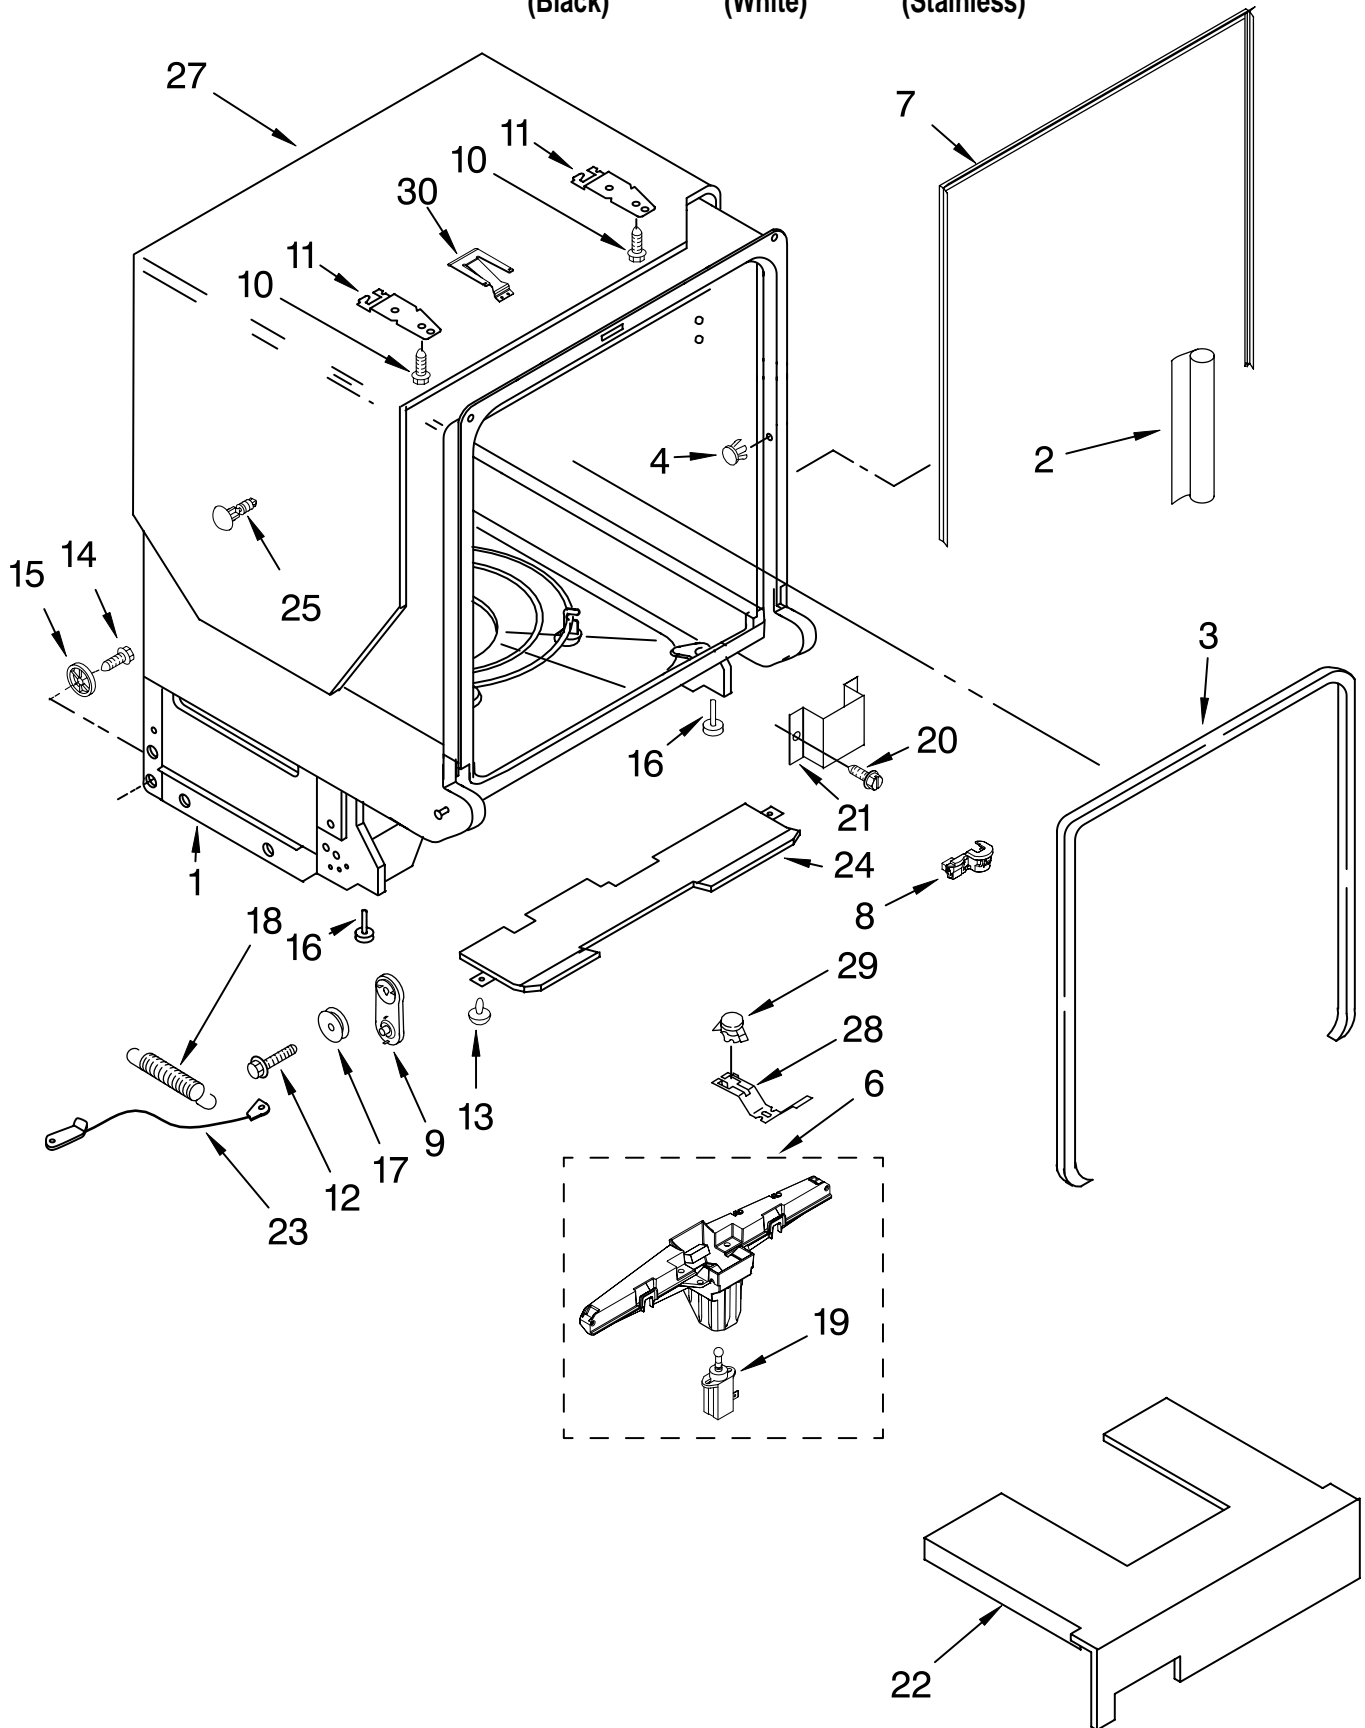

TUB AND FRAME PARTS

For Models: KUDU03STBL0, KUDU03STWH0, KUDU03STSS0
(Black) (White) (Stainless)

FOR ORDERING INFORMATION REFER TO PARTS PRICE LIST

TUB AND FRAME PARTS

For Models: KUDU03STBL0, KUDU03STWH0, KUDU03STSS0

(Black)

(White)

(Stainless)

Illus. No.	Part No.	DESCRIPTION
1	W10053130	Tub Assembly
2	8574123	Barrier, Moisture Undercounter
3	W10112096	Door Seal
4	8270119	Plug Tub (2)
6	8572661	Actuator, Assembly
7	8269110	Seal, Cabinet
8	8573061	Strain Relief
9	8270021	Mount, Door Balance
10	3367670	Screw
11	8269145	Bracket, Undercounter
12	3400074	Screw (2)
13	3400924	Retainer, Push-in
14	3370389	Screw (2)
15	8268977	Wheel Leg
16	8524584	Leveler, Leg
17	8524474	Wheel, door Balance
18	8270020	Spring, Door Balance
19	8559844	Motor, Wax
20	3400892	Screw
21	8268991	Cover, Terminal Box
22	8545574	Absorber, Sound
23	8535568	Link, Door Balance
24	8268587	Insulator, Sound
25	304666	Retainer, Push (2)
27	8573239	Shield, Sound Tub
28	9742648	Bracket, Thermostat
29	661566	Thermostat
30	W10077370	Strike, Latch

FOR ORDERING INFORMATION REFER TO PARTS PRICE LIST