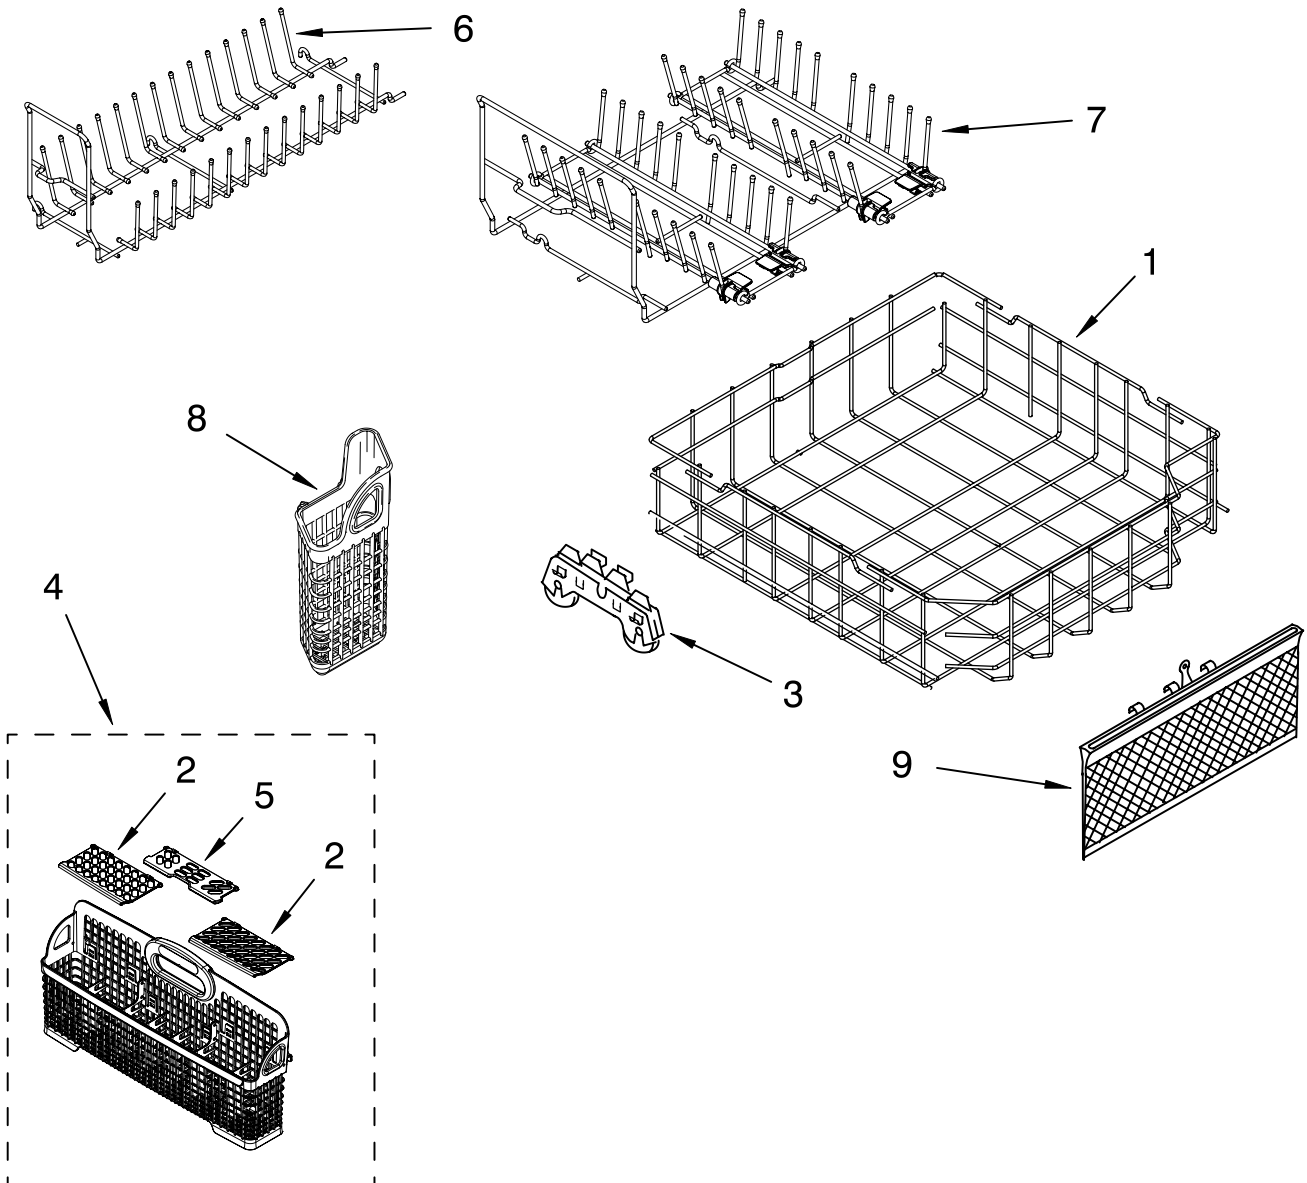

UPPER RACK AND TRACK PARTS

For Models: KUDU03STBL0, KUDU03STWH0, KUDU03STSS0

(Black)

(White)

(Stainless)

Illus. No.	Part No.	DESCRIPTION
1	8561731	Dishrack, Upper
2	8531344	Housing, Adjuster
3		Actuator, Adjuster
	W10077838	Right Hand
	W10077839	Left Hand
4	8268653	Adjuster Assembly
5	8270138	Wheel
6	8268703	Axel, Adjuster
7	8281156	Screw
8	8562030	Tine Row
9	8539190	Clip, Pivot
10	8539103	Positioner, Multi
11	8539149	Insert, Fold Down Tines
12	8539102	Positioner, Dual
13	8539148	Clip, Insert Tines
14	8531346	Cover, Adjuster
15	9741232	Retainer
16	8268738	Positioner, Arm
17	W10077844	Clip, No-Flip
18		Track, Assembly
	W10077852	Right Hand
	W10077851	Left Hand (Also Order Item 21)
19	W10077876	Mount, Track (Also Order Item 21)
20		Stop, Track
	W10077848	Right
	W10077847	Left
21	9743002	Gasket, Bracket Mounting
22	3400072	Screw (8)
23	8539110	Handle, Dishrack
24	W10077958	Cupshelf Assembly
25	8562026	Clip, Cupshelf
26	W10077843	Indicator, Cupshelf

FOR ORDERING INFORMATION REFER TO PARTS PRICE LIST

UPPER WASH AND RINSE PARTS

For Models: KUDU03STBL0, KUDU03STWH0, KUDU03STSS0

(Black)

(White)

(Stainless)

Illus. No.	Part No.	DESCRIPTION
1	W10077859	Feed Tube Assembly (Also Includes Item 3)
2	8533889	Screw
3	8557720	Sprayarm, 3rd Level
4	3400920	Cover, Screw
5	8268354	Mount
6	8268356	Manifold
7	8268349	Hanger
8	8268433	Seal, Sprayarm
9	8268350	Probe, Manifold
10	8535086	Sprayarm
11	W10077600	Manifold, Sprayzone
12	W10077903	Valve Assembly, Manifold

FOR ORDERING INFORMATION REFER TO PARTS PRICE LIST

LOWER RACK PARTS

For Models: KUDU03STBL0, KUDU03STWH0, KUDU03STSS0
 (Black) (White) (Stainless)

Illus. No.	Part No.	DESCRIPTION
1	8561733	Dishrack, Lower
2		Lid, Basket Silverware
	8519695	Left Side
	8519663	Right Side
3	8268713	Wheel & Transport Assembly
4	8531282	Basket, Silverware
5	8519662	Lid, Basket Center
6	W10086370	Insert, Single
7	W10086340	Insert, Double
8	8519702	Basket, Utensil
9	8519716	Basket-Small Items