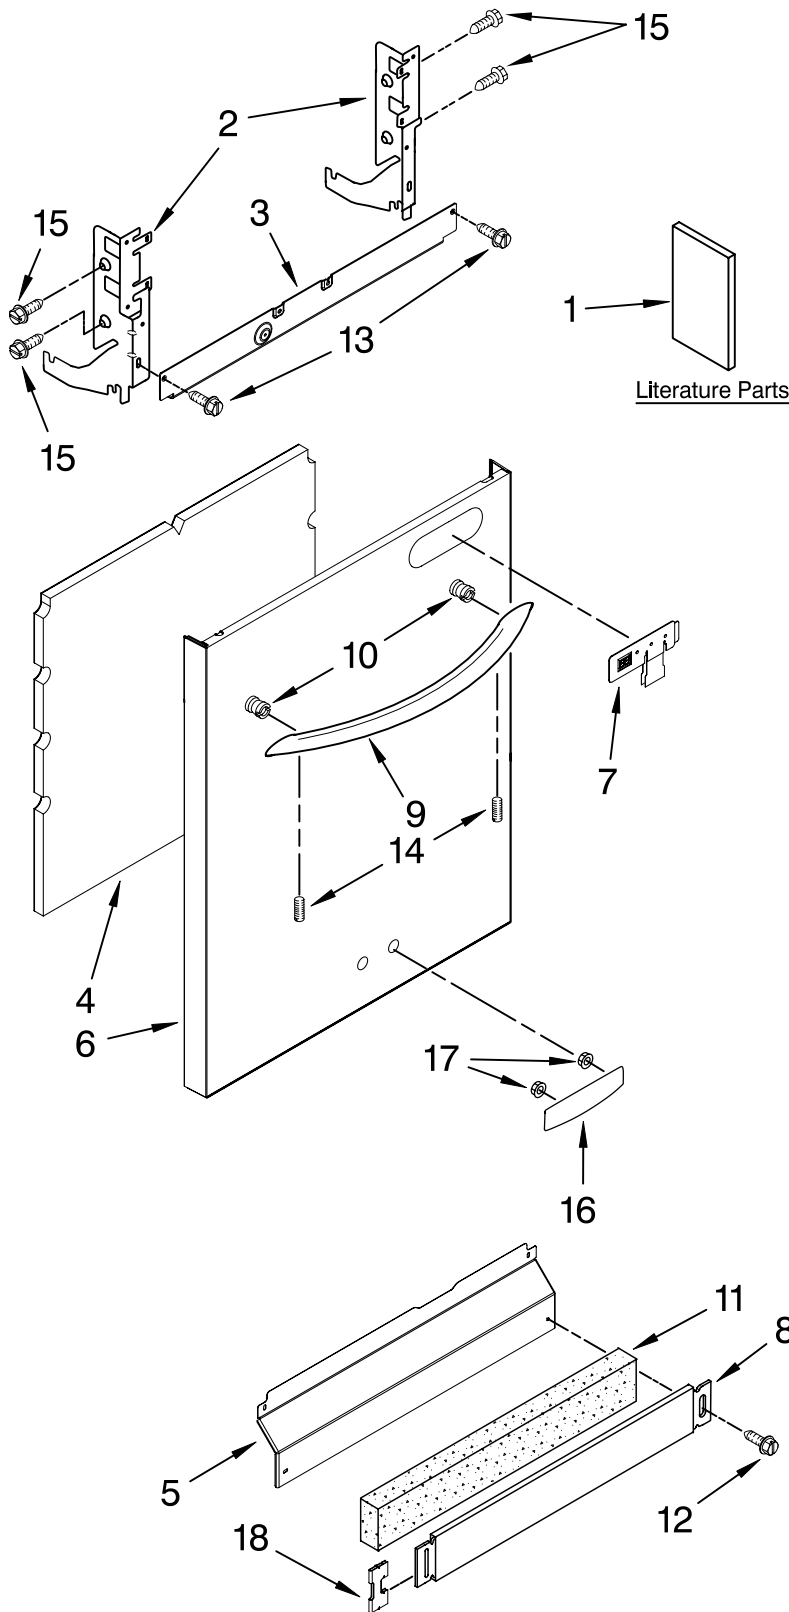

KitchenAid® DOOR AND PANEL PARTS

For Models: KUDU03STBL0, KUDU03STWH0, KUDU03STSS0

(Black)

(White)

(Stainless)

UNDERCOUNTER
DISHWASHER

Illus. No.	Part No.	DESCRIPTION
1	W10078153	Literature Parts
	W10111124	Instructions, Installation
	8574093	Energy Guide
	W10077824	Guide, Use & Care
		Reference
	W10082651	Tech Sheet
2		Arm, Hinge
	8534854	Left
	8534853	Right
3	8564886	Stiffener, Door
4	8542577	Insulation, Door
5		Access Panel
	8573255	Black
	8573256	White
6		Panel, Full Front
		(Includes Items 4, 10, 16 & 17)
	W10078003	Black
	W10078004	White
	W10078006	Stainless
7		Overlay
	W10077798	Black
	W10077799	White
	W10077801	Stainless
8		Toe Panel
		(Includes Items 11 & 18)
	8558252	Black
	8558253	White
9		Handle
		(Includes Item 14)
	W10083936	Black
	W10083937	White
	W10083935	Stainless
10	8564951	Stud, Mounting
11	W10073550	Insulation, Toe Panel
12		Screw
	302868	Black
	3400836	White
13	304392	Screw
14	8534008	Screw
15	3400071	Screw
16		Nameplate
	W10021860	Black
	W10021870	White
	W10021850	Stainless
17	2004333	Nut
18	8269016	Clip, Grounding

FOR ORDERING INFORMATION REFER TO PARTS PRICE LIST

CONTROL PANEL PARTS

For Models: KUDU03STBL0, KUDU03STWH0, KUDU03STSS0
 (Black) (White) (Stainless)

Illus. No.	Part No.	DESCRIPTION
1		Console Assembly (Includes Insert)
	W10078037	Black
	W10078038	White
	W10084127	Stainless
2	8531877	Cable, Ribbon
3	8546546	Clip, BI-Metal
4	W10134019	Switch, Door
5	8531873	Board, Interconnect
6	661663	BI-Metal
7	W10077360	Latch Assembly
8	3369051	Screw (6)
9	8575276	Control, Electronic