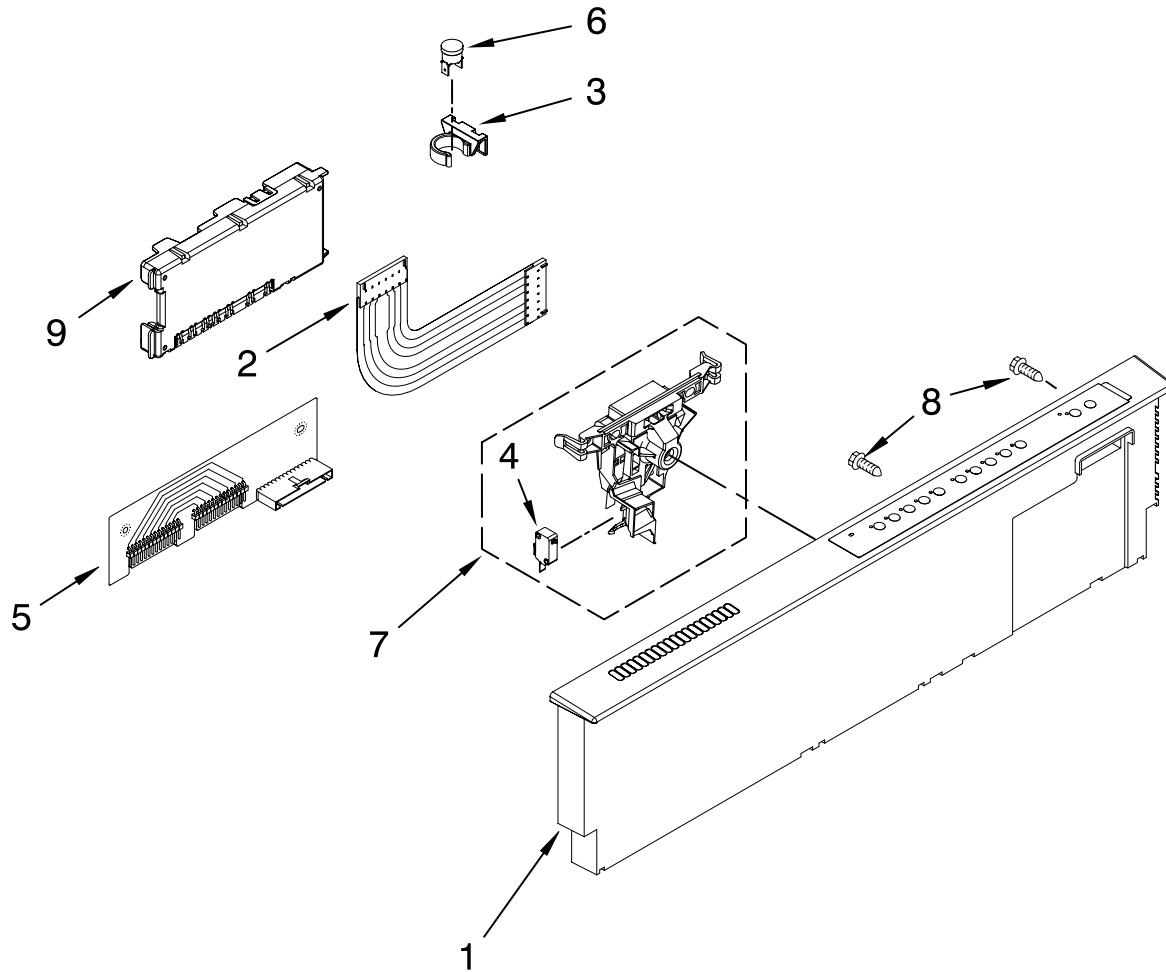

CONTROL PANEL PARTS

For Models: KUDU03STBL0, KUDU03STWH0, KUDU03STSS0
(Black) (White) (Stainless)

Illus. No.	Part No.	DESCRIPTION
1		Console Assembly (Includes Insert)
	W10078037	Black
	W10078038	White
	W10084127	Stainless
2	8531877	Cable, Ribbon
3	8546546	Clip, BI-Metal
4	W10134019	Switch, Door
5	8531873	Board, Interconnect
6	661663	BI-Metal
7	W10077360	Latch Assembly
8	3369051	Screw (6)
9	8575276	Control, Electronic

FOR ORDERING INFORMATION REFER TO PARTS PRICE LIST