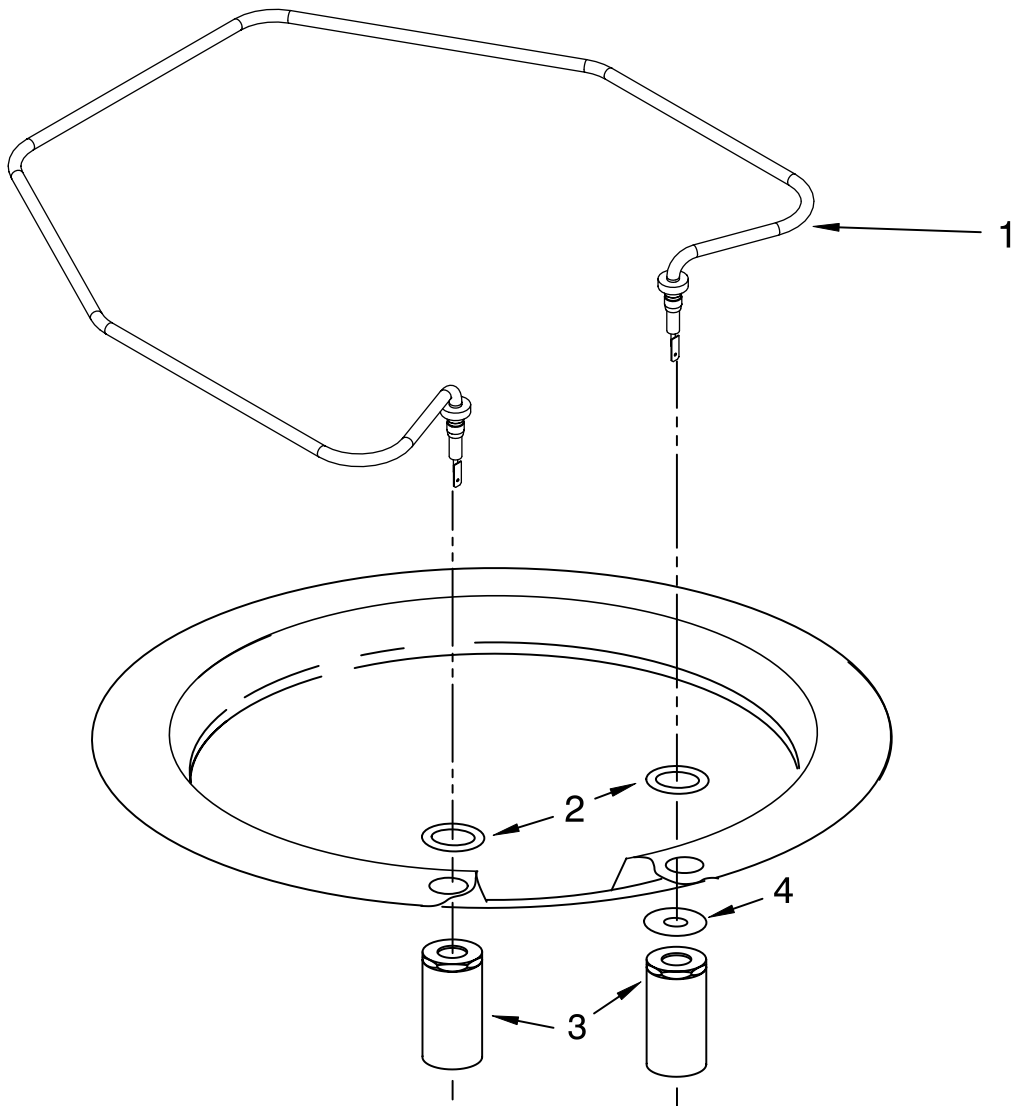

HEATER PARTS

For Models: KUDU03STBL0, KUDU03STWH0, KUDU03STSS0
(Black) (White) (Stainless)

Illus. No.	Part No.	DESCRIPTION
1	8537057	Heater Element Assembly (Also Includes Item 2)
2	717273	Washer, Heater Element
3	8268548	Nut, Heater Element
4	3400931	Retainer, Spring Grip

NOTE: If heater element is removed, it must be replaced.

FOR ORDERING INFORMATION REFER TO PARTS PRICE LIST