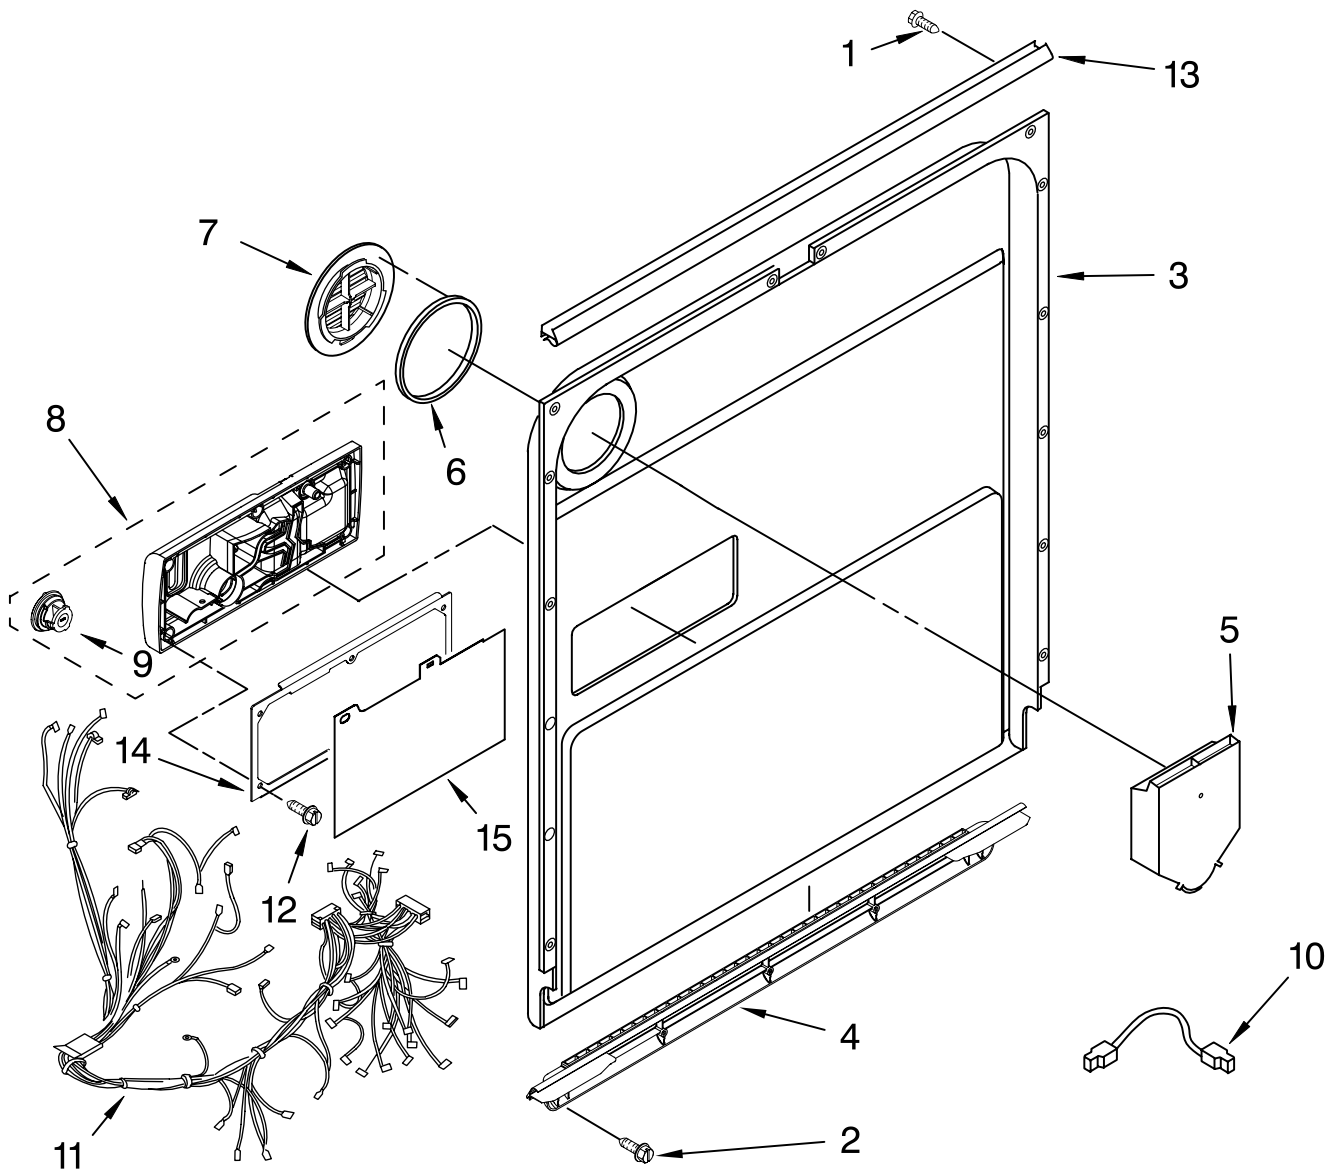

FOR ORDERING INFORMATION REFER TO PARTS PRICE LIST

CONTROL PANEL PARTS

For Models: KUDU03STBL0, KUDU03STWH0, KUDU03STSS0
 (Black) (White) (Stainless)

Illus. No.	Part No.	DESCRIPTION
1		Console Assembly (Includes Insert)
	W10078037	Black
	W10078038	White
	W10084127	Stainless
2	8531877	Cable, Ribbon
3	8546546	Clip, BI-Metal
4	W10134019	Switch, Door
5	8531873	Board, Interconnect
6	661663	BI-Metal
7	W10077360	Latch Assembly
8	3369051	Screw (6)
9	8575276	Control, Electronic

FOR ORDERING INFORMATION REFER TO PARTS PRICE LIST

DOOR AND LATCH PARTS

For Models: KUDU03STBL0, KUDU03STWH0, KUDU03STSS0

(Black)

(White)

(Stainless)

Illus. No.	Part No.	DESCRIPTION
1	3369051	Screw, Door
2	8281217	Screw
3	8530900	Inner Door Mastic Assembly (Also Order Item 6)
4	W10077883	Inlet, Air
5	8572611	Vent Assembly (Also Order Item 6)

Illus. No.	Part No.	DESCRIPTION
6	8269259	Gasket, Vent
7	W10077877	Deflector, Vent (Also Order Item 6)
8	W10077882	Dispenser, Assembly
9	W10077881	Knob, Rinse Aid
10	8545608	Harness, Vent Motor

Illus. No.	Part No.	DESCRIPTION
11	W10078202	Wiring Harness
12	8281154	Screw (6)
13	8535660	Seal, Console/door
14	8535637	Bracket, Dispenser
15	8531865	Shield, Dispenser