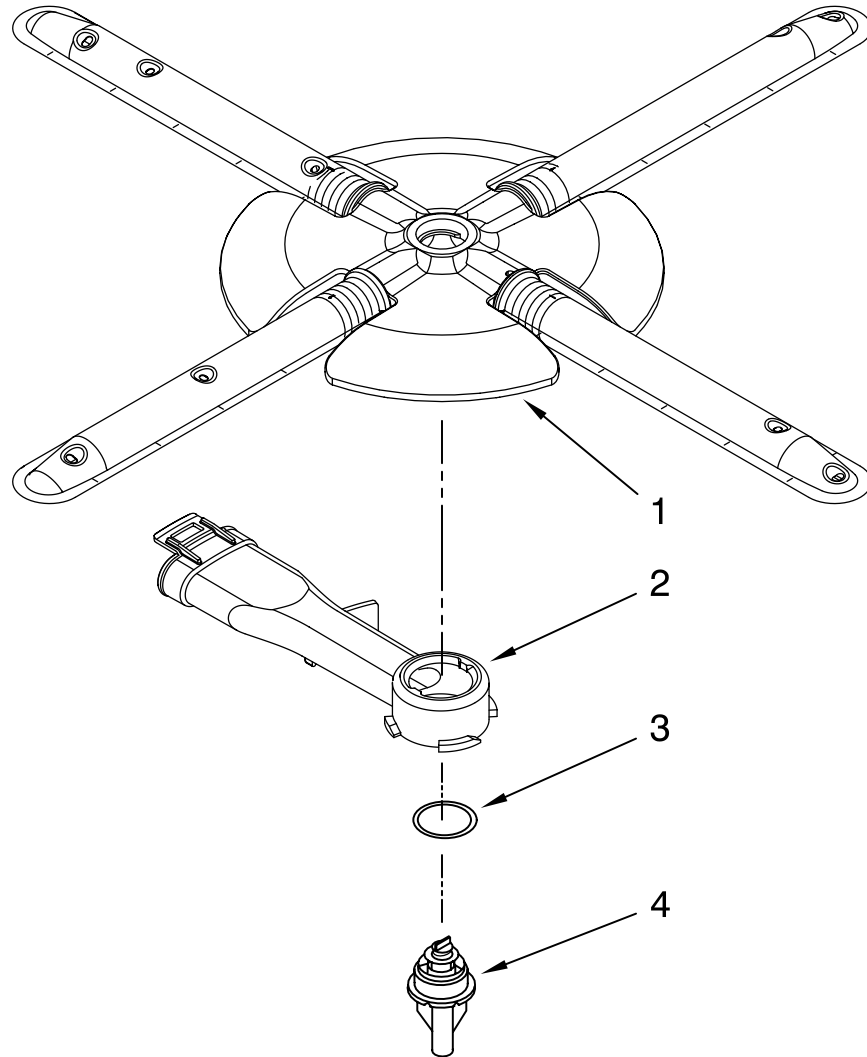

Illus. No.	Part No.	DESCRIPTION
6	8269259	Gasket, Vent
7	W10077877	Deflector, Vent (Also Order Item 6)
8	W10077882	Dispenser, Assembly
9	W10077881	Knob, Rinse Aid
10	8545608	Harness, Vent Motor

Illus. No.	Part No.	DESCRIPTION
11	W10078202	Wiring Harness
12	8281154	Screw (6)
13	8535660	Seal, Console/door
14	8535637	Bracket, Dispenser
15	8531865	Shield, Dispenser

FOR ORDERING INFORMATION REFER TO PARTS PRICE LIST

LOWER WASHARM AND STRAINER PARTS

For Models: KUDU03STBL0, KUDU03STWH0, KUDU03STSS0

(Black)

(White)

(Stainless)

Illus. No.	Part No.	DESCRIPTION
1	W10077965	Wash Arm Assembly
2	W10077899	Cap, Internal Rear Feed (Also Order Item 3)
3	8268340	Seal, Sprayarm
4	W10077898	Hub, Lower Sprayarm (Also Order Item 3)