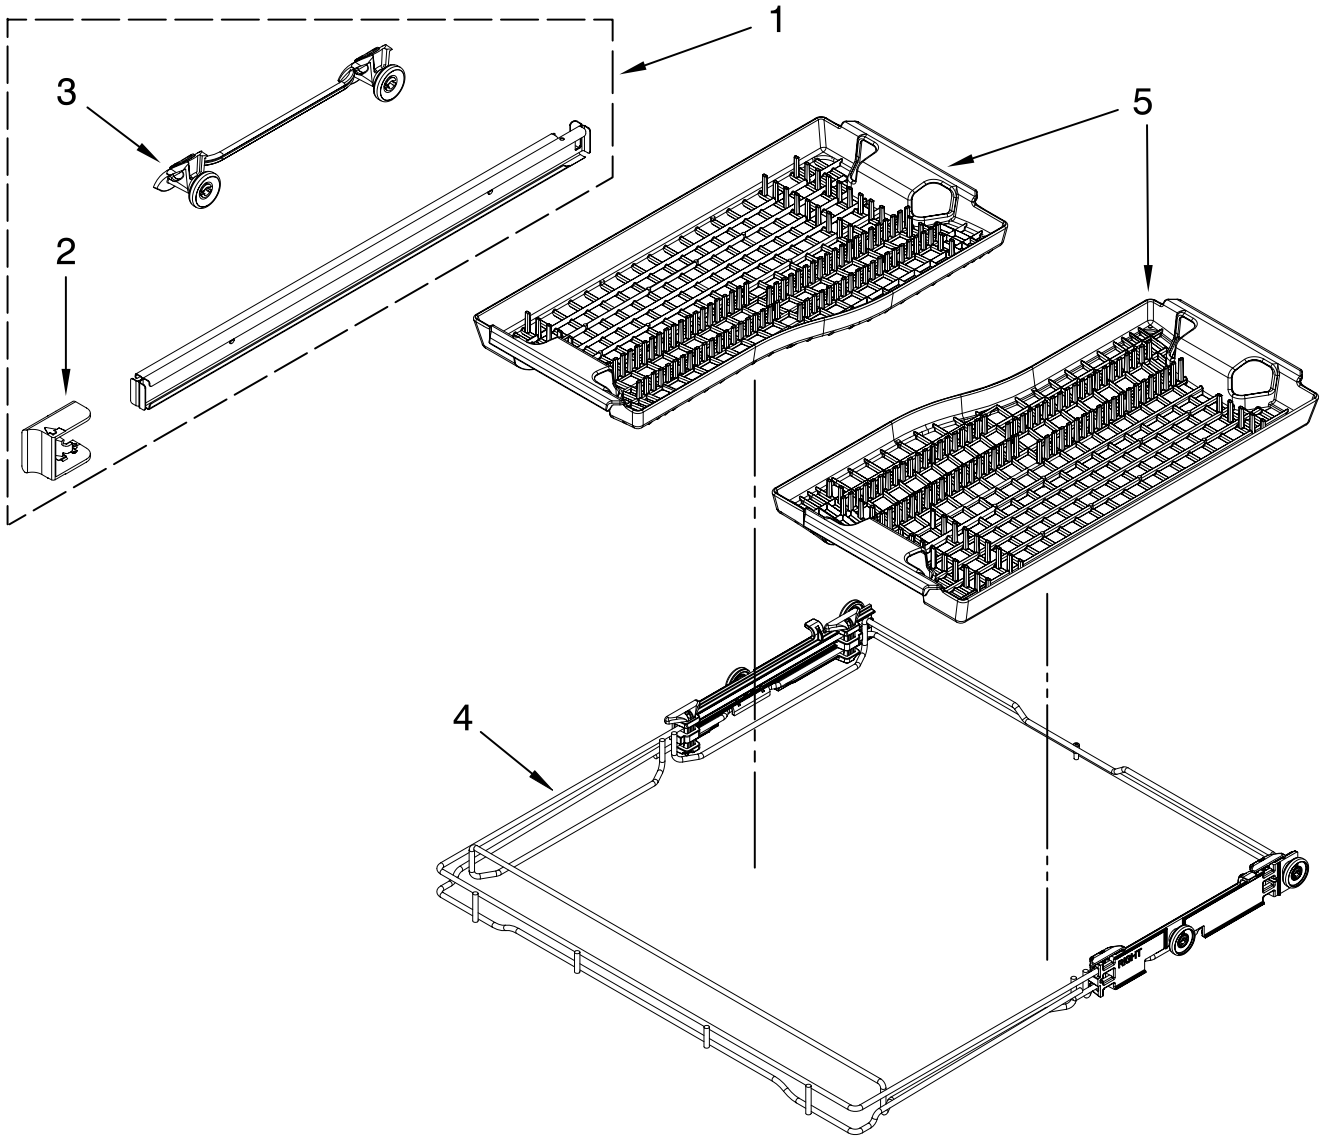

THIRD LEVEL RACK AND TRACK PARTS

For Models: KUDU03STBL1, KUDU03STWH1, KUDU03STSS1
(Black) (White) (Stainless)

Illus. No.	Part No.	DESCRIPTION
1	W10077855	Track Right
	W10077856	Track Left
2	W10077854	Stop, Track
3	8564899	Mount, Track
4	8564900	Rack Assembly (Third Level)
5	8564901	Basket-TLR

FOR ORDERING INFORMATION REFER TO PARTS PRICE LIST