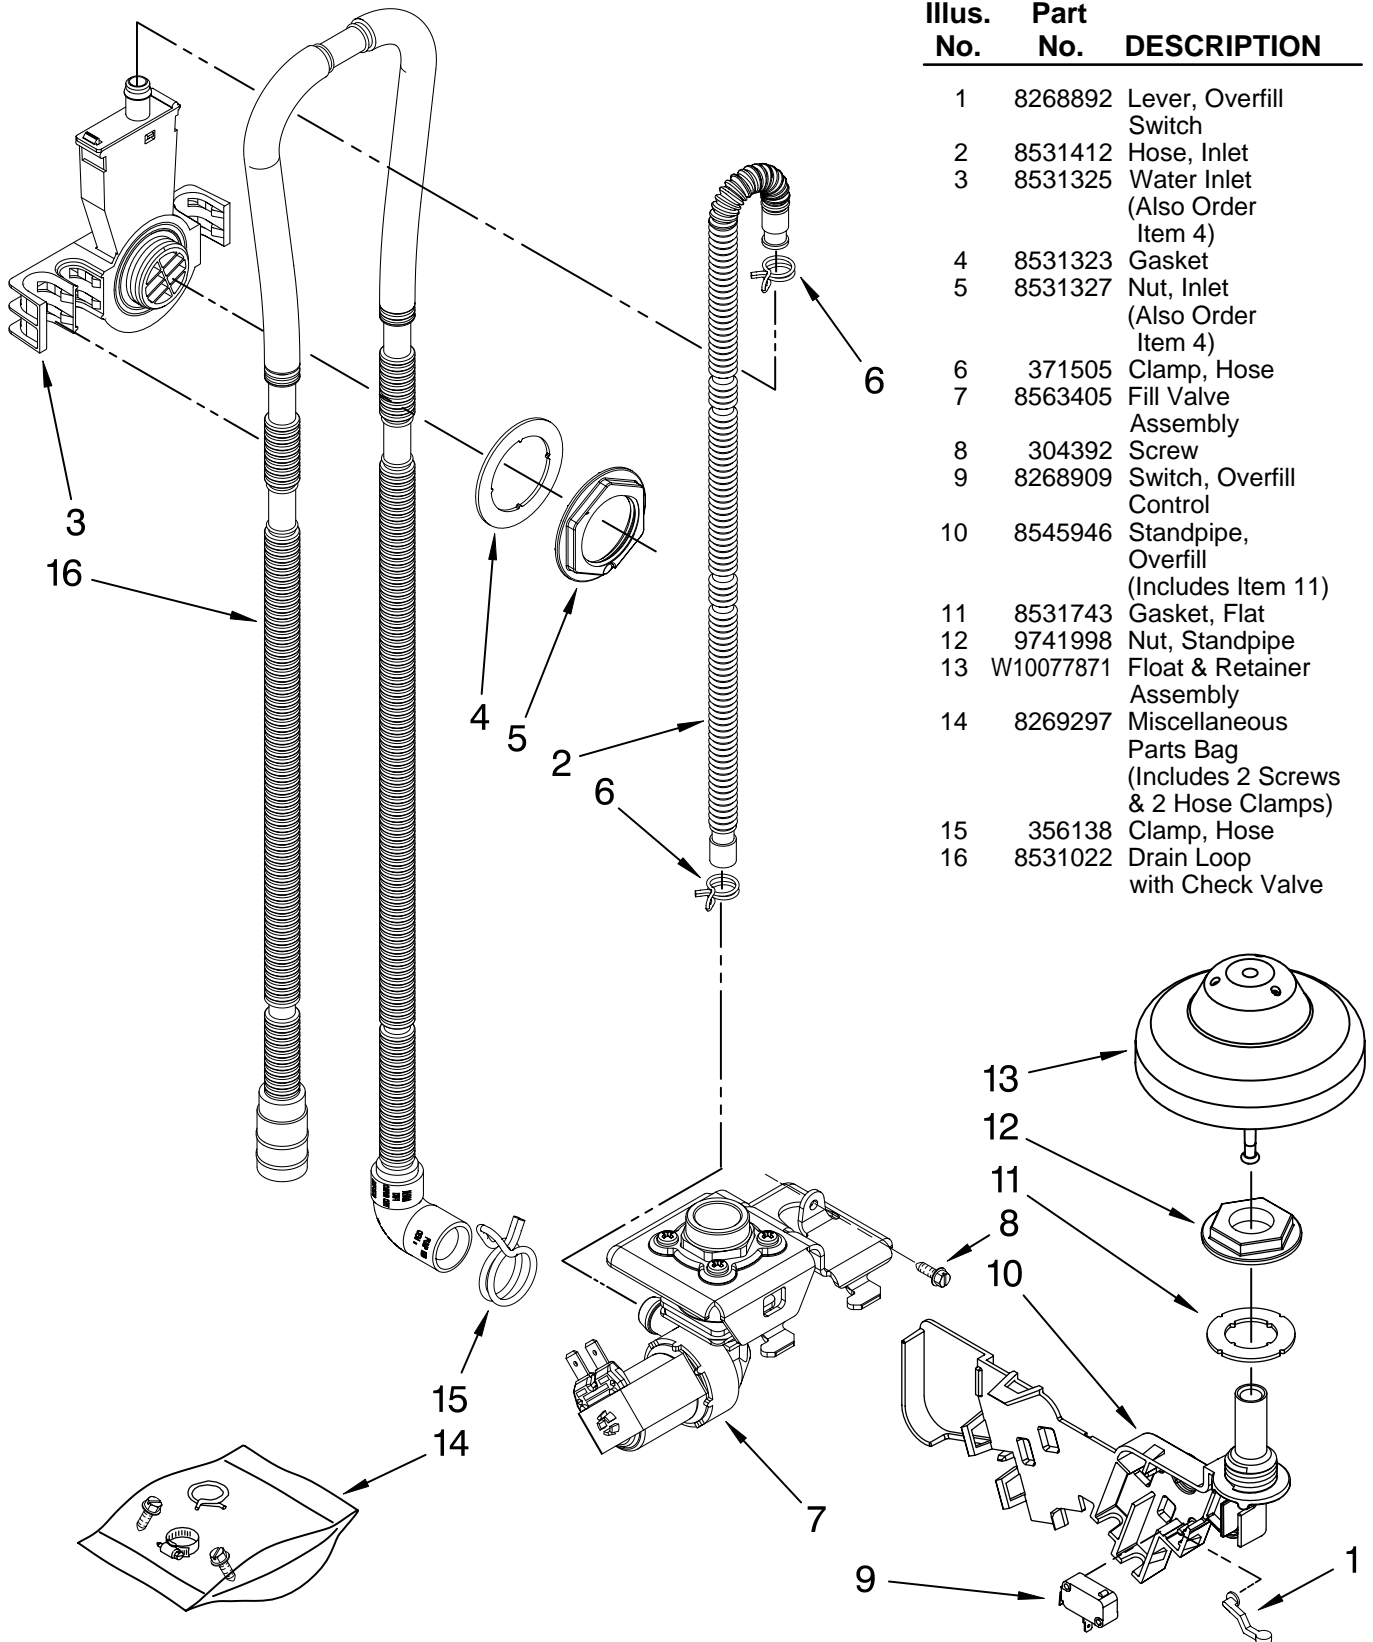

Illus. No.	Part No.	DESCRIPTION
6	8269259	Gasket, Vent
7	W10077877	Deflector, Vent (Also Order Item 6)
8	W10077882	Dispenser, Assembly
9	W10077881	Knob, Rinse Aid
10	8545608	Harness, Vent Motor

Illus. No.	Part No.	DESCRIPTION
11	W10078202	Wiring Harness
12	8281154	Screw
13	8535660	Seal, Console/door
14	8535637	Bracket, Dispenser
15	8531865	Shield, Dispenser

FOR ORDERING INFORMATION REFER TO PARTS PRICE LIST

HEATER PARTS

For Models: KUDU03STBL1, KUDU03STWH1, KUDU03STSS1
 (Black) (White) (Stainless)

Illus. No.	Part No.	DESCRIPTION
1	8537057	Heater Element Assembly (Also Includes Item 2)
2	717273	Washer, Heater Element
3	8268548	Nut, Heater Element
4	3400931	Retainer, Spring Grip

Illus. No.	Part No.	DESCRIPTION
1	8268892	Lever, Overflow Switch
2	8531412	Hose, Inlet
3	8531325	Water Inlet (Also Order Item 4)
4	8531323	Gasket
5	8531327	Nut, Inlet (Also Order Item 4)
6	371505	Clamp, Hose
7	8563405	Fill Valve Assembly
8	304392	Screw
9	8268909	Switch, Overflow Control
10	8545946	Standpipe, Overflow (Includes Item 11)
11	8531743	Gasket, Flat
12	9741998	Nut, Standpipe
13	W10077871	Float & Retainer Assembly
14	8269297	Miscellaneous Parts Bag (Includes 2 Screws & 2 Hose Clamps)
15	356138	Clamp, Hose
16	8531022	Drain Loop with Check Valve