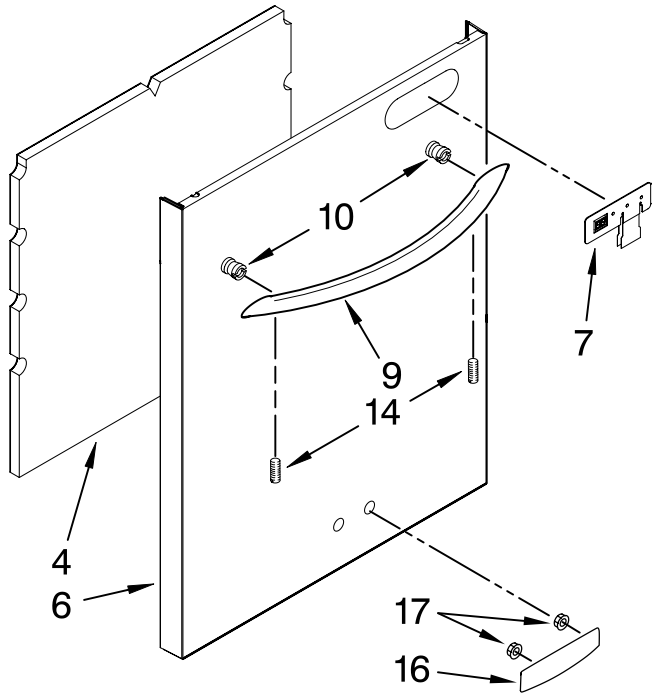

KitchenAid® DOOR AND PANEL PARTS

For Models: KUDU03STBL1, KUDU03STWH1, KUDU03STSS1

(Black)

(White)

(Stainless)

UNDERCOUNTER
DISHWASHER

Illus. No.	Part No.	DESCRIPTION
1		Literature Parts
	W10078153	Instructions, Installation
	W10111124	Energy Guide
	W10084169	D/W User Instructions, Spanish
	W10084091	D/W User Instructions, English/French
	W10082651	Tech Sheet
2		Arm, Hinge
	8534854	Left
	8534853	Right
3	8564886	Stiffener, Door
4	8542577	Insulation, Door
5		Access Panel
	8573255	Black
	8573256	White
6		Panel, Full Front (Includes Items 4, 10, 16 & 17)
	W10078003	Black
	W10078004	White
	W10137622	Stainless
7		Overlay
	W10077798	Black
	W10077799	White
	W10077801	Stainless
8		Toe Panel (Includes Items 11 & 18)
	8558252	Black
	8558253	White
9		Handle (Includes Item 14)
	W10083936	Black
	W10083937	White
	W10083935	Stainless
10	8564951	Stud, Mounting
11	W10073550	Insulation, Toe Panel
12		Screw
	302868	Black
	3400836	White
13	304392	Screw
14	8534008	Screw
15	3400071	Screw
16		Nameplate
	W10021860	Black
	W10021870	White
	W10021850	Stainless
17	2004333	Nut
18	8269016	Clip, Grounding