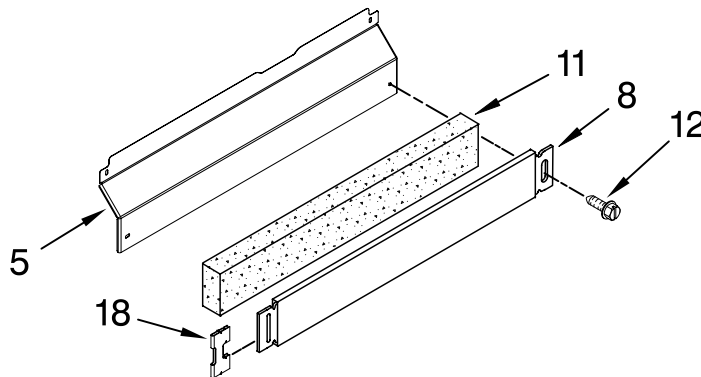

KitchenAid® DOOR AND PANEL PARTS

For Models: KUDU03STBL1, KUDU03STWH1, KUDU03STSS1

(Black)

(White)

(Stainless)

UNDERCOUNTER
DISHWASHER

Illus. No.	Part No.	DESCRIPTION
1		Literature Parts
	W10078153	Instructions, Installation
	W10111124	Energy Guide
	W10084169	D/W User Instructions, Spanish
	W10084091	D/W User Instructions, English/French
	W10082651	Tech Sheet
2		Arm, Hinge
	8534854	Left
	8534853	Right
3	8564886	Stiffener, Door
4	8542577	Insulation, Door
5		Access Panel
	8573255	Black
	8573256	White
6		Panel, Full Front (Includes Items 4, 10, 16 & 17)
	W10078003	Black
	W10078004	White
	W10137622	Stainless
7		Overlay
	W10077798	Black
	W10077799	White
	W10077801	Stainless
8		Toe Panel (Includes Items 11 & 18)
	8558252	Black
	8558253	White
9		Handle (Includes Item 14)
	W10083936	Black
	W10083937	White
	W10083935	Stainless
10	8564951	Stud, Mounting
11	W10073550	Insulation, Toe Panel
12		Screw
	302868	Black
	3400836	White
13	304392	Screw
14	8534008	Screw
15	3400071	Screw
16		Nameplate
	W10021860	Black
	W10021870	White
	W10021850	Stainless
17	2004333	Nut
18	8269016	Clip, Grounding