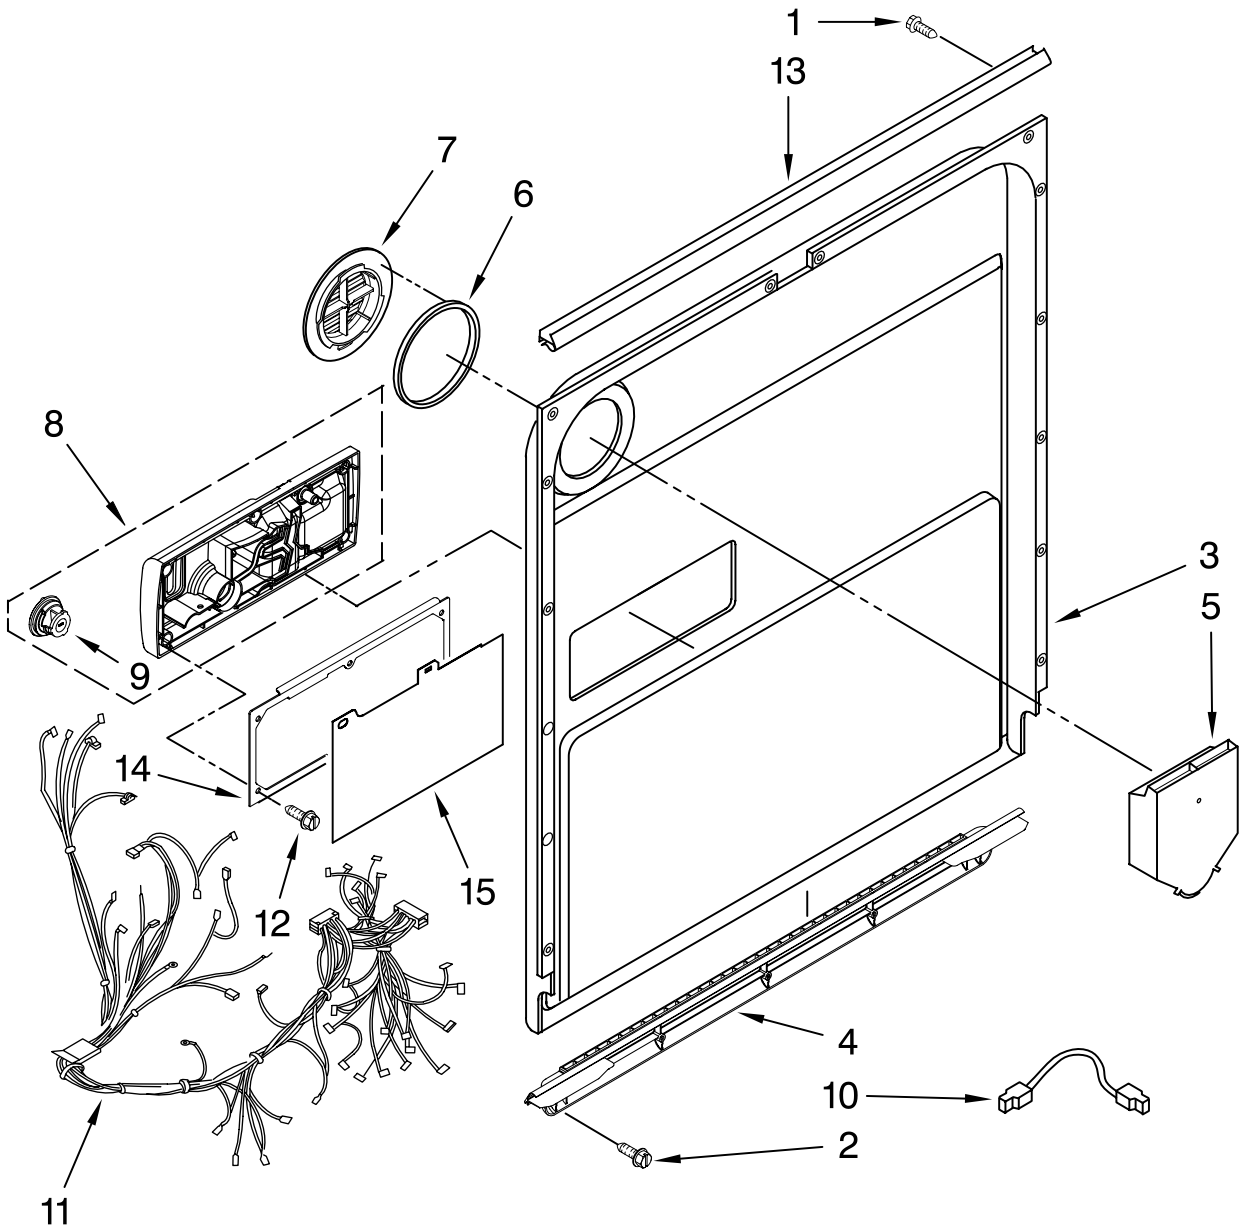

DOOR AND LATCH PARTS

For Models: KUDU03STBL1, KUDU03STWH1, KUDU03STSS1
(Black) (White) (Stainless)

Illus. No.	Part No.	DESCRIPTION
1	3369051	Screw, Door
2	8281217	Screw
3	8530900	Inner Door Mastic Assembly (Also Order Item 6)
4	W10077883	Inlet, Air
5	8572611	Vent Assembly (Also Order Item 6)

Illus. No.	Part No.	DESCRIPTION
6	8269259	Gasket, Vent
7	W10077877	Deflector, Vent (Also Order Item 6)
8	W10077882	Dispenser, Assembly
9	W10077881	Knob, Rinse Aid
10	8545608	Harness, Vent Motor

Illus. No.	Part No.	DESCRIPTION
11	W10078202	Wiring Harness
12	8281154	Screw
13	8535660	Seal, Console/door
14	8535637	Bracket, Dispenser
15	8531865	Shield, Dispenser

FOR ORDERING INFORMATION REFER TO PARTS PRICE LIST