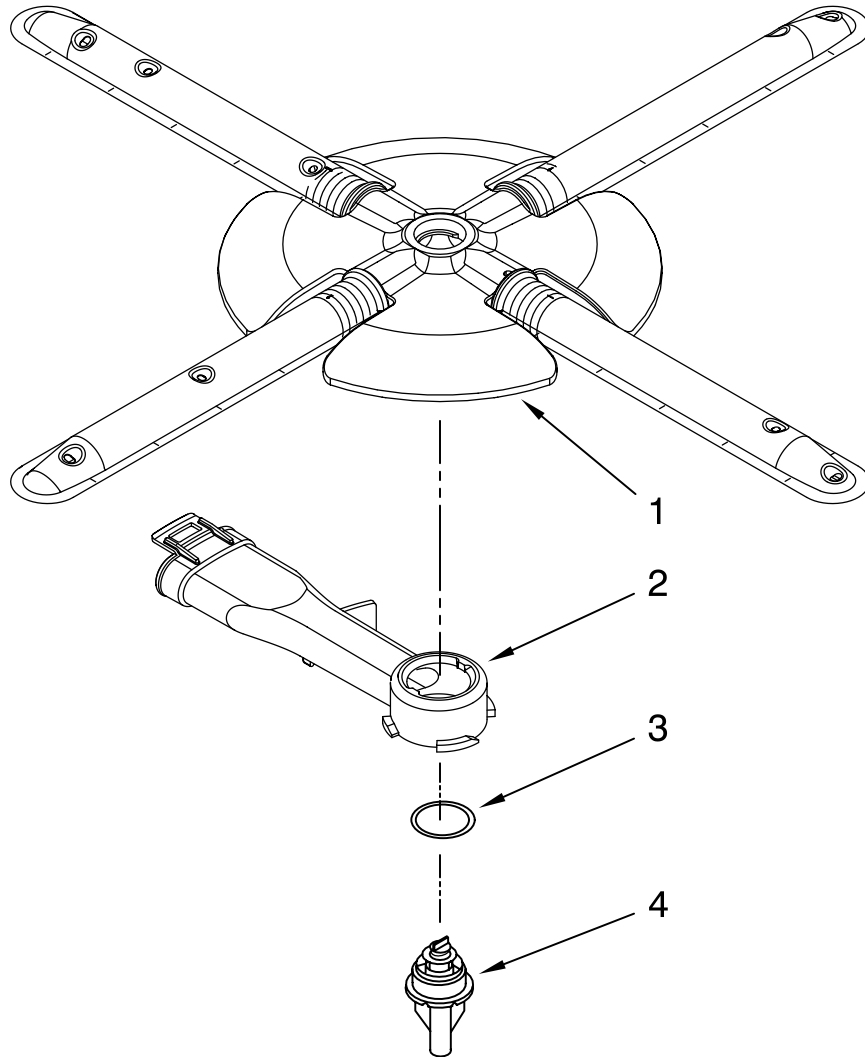

LOWER WASHARM AND STRAINER PARTS

For Models: KUDU03STBL1, KUDU03STWH1, KUDU03STSS1
(Black) (White) (Stainless)

Illus. No.	Part No.	DESCRIPTION
1	W10077965	Wash Arm Assembly
2	W10077899	Cap, Internal Rear Feed (Also Order Item 3)
3	8268340	Seal, Sprayarm
4	W10077898	Hub, Lower Sprayarm (Also Order Item 3)

FOR ORDERING INFORMATION REFER TO PARTS PRICE LIST