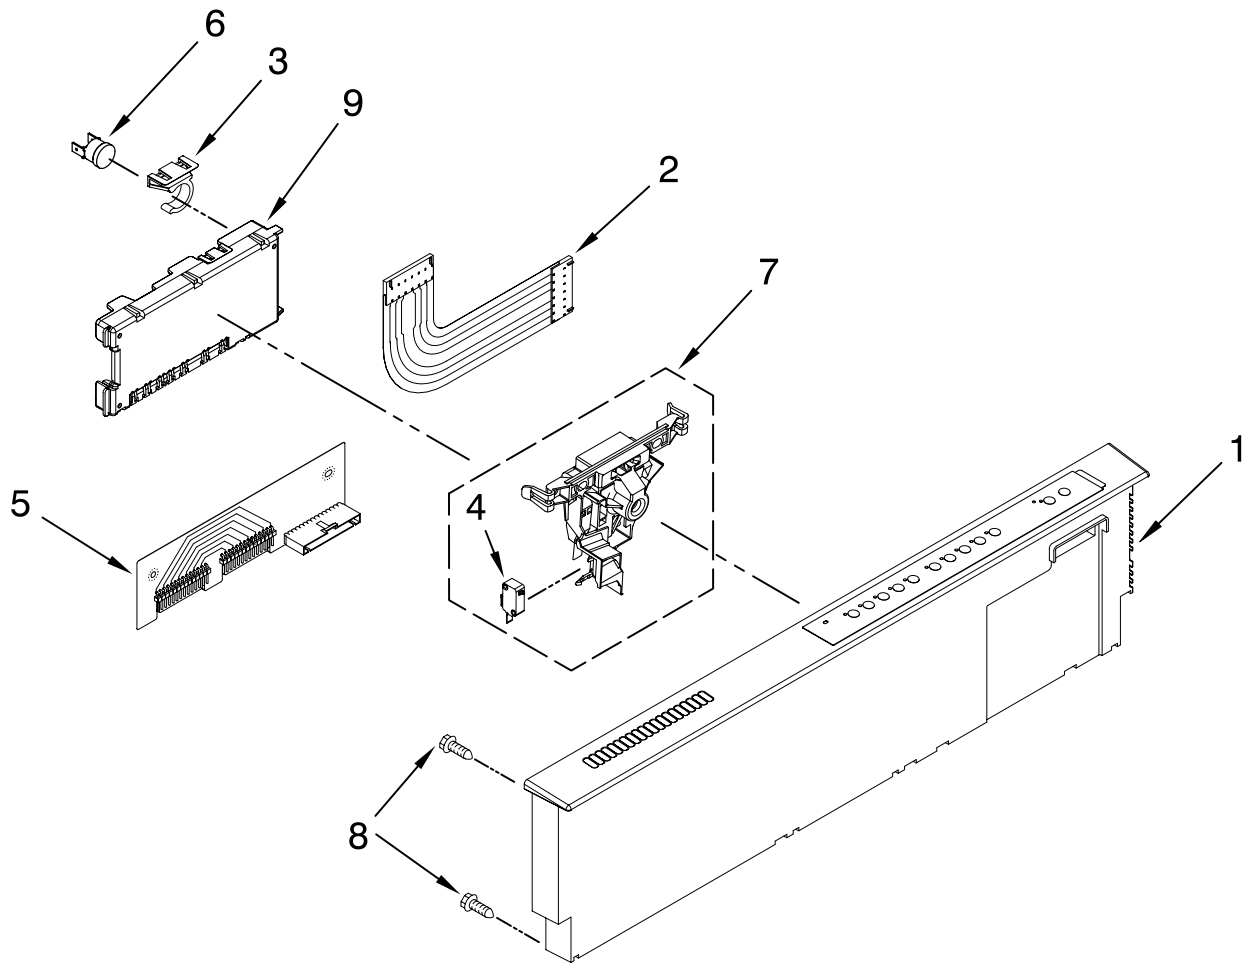

CONTROL PANEL PARTS

For Models: KUDU03STBL1, KUDU03STWH1, KUDU03STSS1
(Black) (White) (Stainless)

Illus. No.	Part No.	DESCRIPTION

1		Console Assembly (Includes Insert)
	W10084166	Black
	W10084167	White
	W10084168	Stainless
2	8531877	Cable, Ribbon
3	8546546	Clip, BI-Metal
4	W10134019	Switch, Door
5	8531873	Board, Interconnect
6	661663	BI-Metal
7	W10077360	Latch Assembly
8	3369051	Screw
9	W10084141	Control, Electronic

FOR ORDERING INFORMATION REFER TO PARTS PRICE LIST