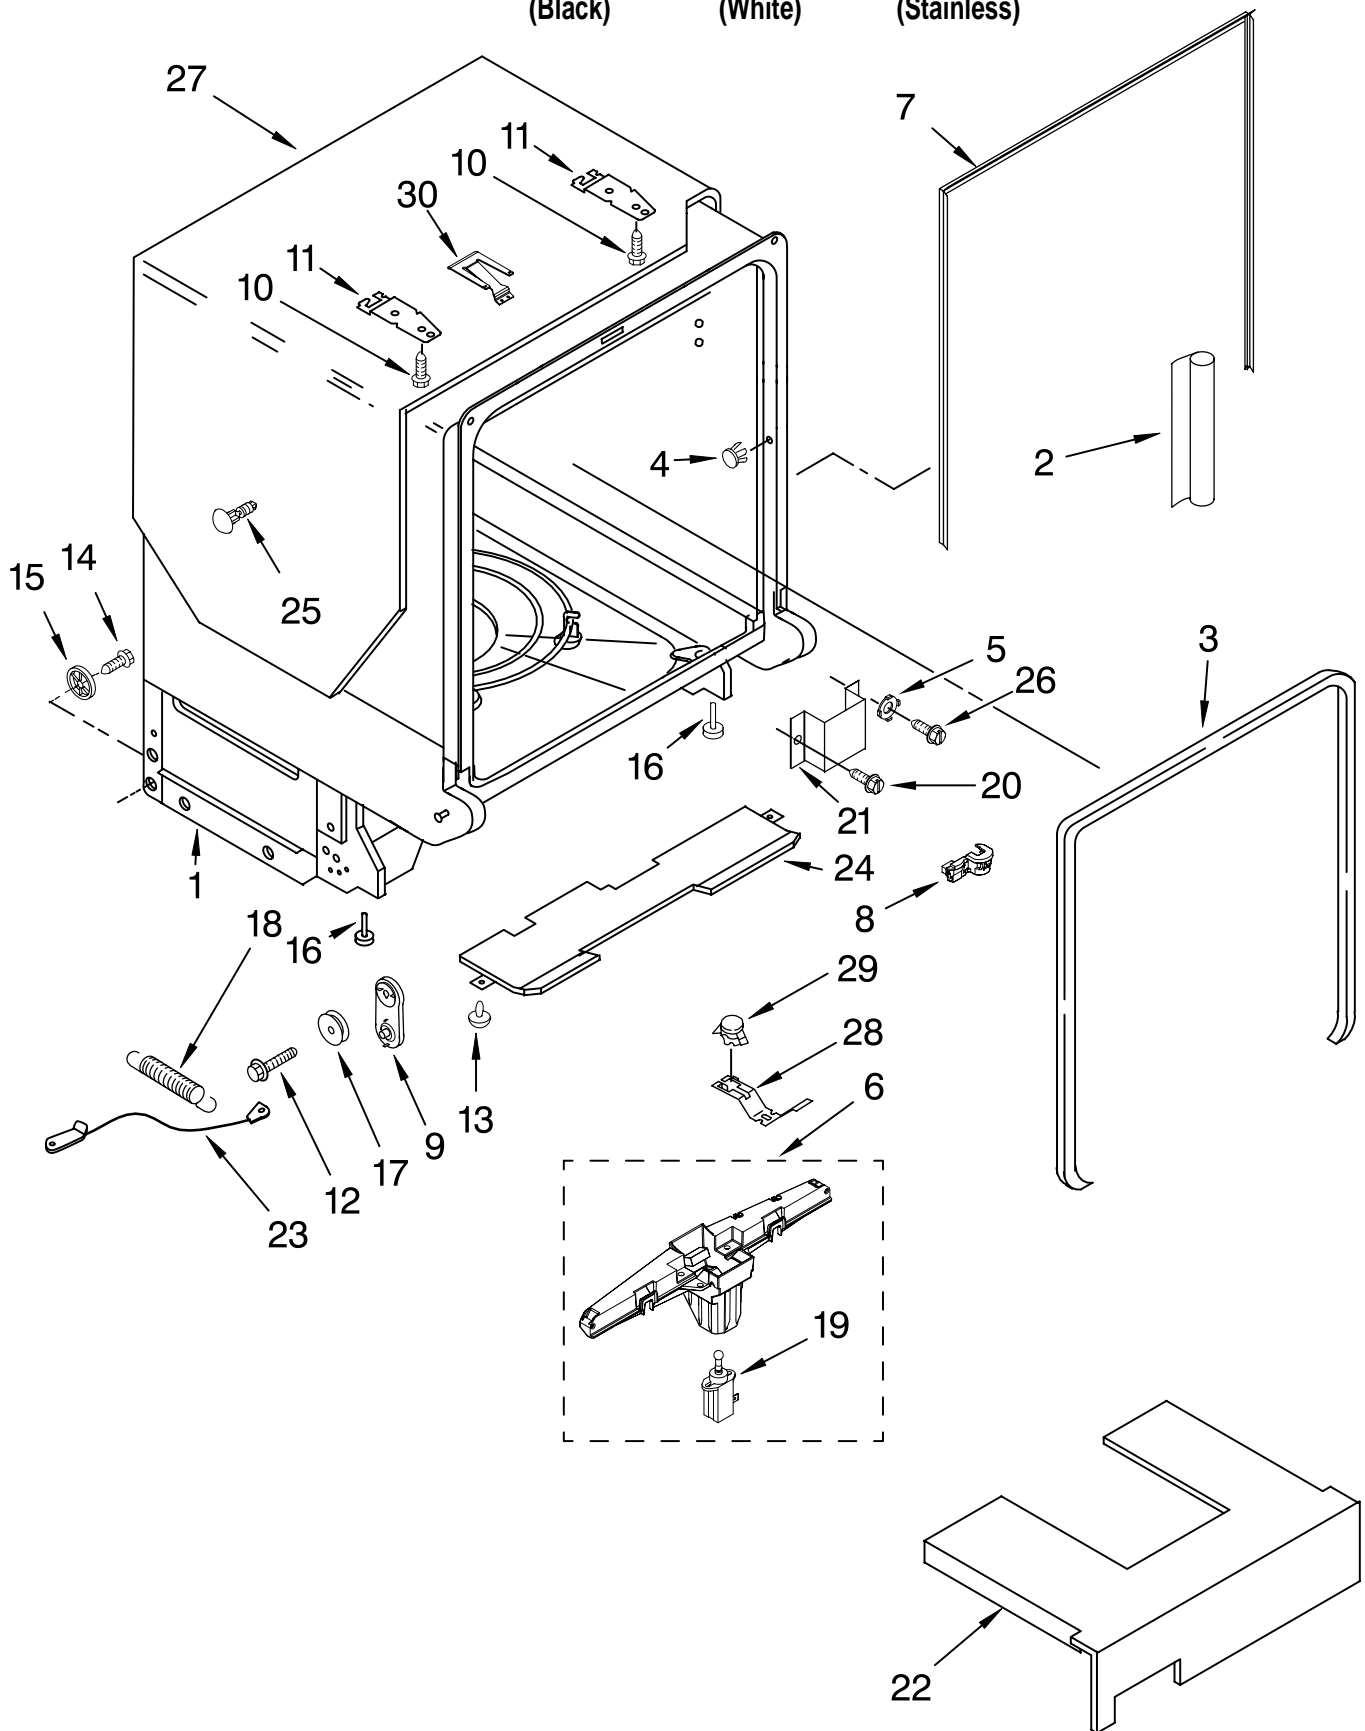

TUB AND FRAME PARTS

For Models: KUDU03STBL1, KUDU03STWH1, KUDU03STSS1
(Black) (White) (Stainless)

FOR ORDERING INFORMATION REFER TO PARTS PRICE LIST

TUB AND FRAME PARTS

For Models: KUDU03STBL1, KUDU03STWH1, KUDU03STSS1
(Black) (White) (Stainless)

Illus. No.	Part No.	DESCRIPTION
1	W10053130	Tub Assembly
2	8574123	Barrier, Moisture Undercounter
3	W10112096	Door Seal
4	W10082838	Plug Tub
5	3378128	Washer, Pronged Cup
6	8572661	Actuator, Assembly
7	8269110	Seal, Cabinet
8	8573061	Strain Relief
9	8270021	Mount, Door Balance
10	3367670	Screw
11	8269145	Bracket, Undercounter
12	3400074	Screw
13	3400924	Retainer, Push-in
14	3370389	Screw
15	8268977	Wheel Leg
16	8524584	Leveler, Leg
17	8524474	Wheel, Door Balance
18	8270020	Spring, Door Balance
19	8559844	Motor, Wax
20	3400892	Screw
21	8268991	Cover, Terminal Box
22	8545574	Absorber, Sound
23	8535568	Link, Door Balance
24	8268587	Insulator, Sound
25	304666	Retainer, Push
26	3400014	Screw
27	8573239	Shield, Sound Tub
28	9742648	Bracket, Thermostat
29	661566	Thermostat
30	W10077370	Strike, Latch

FOR ORDERING INFORMATION REFER TO PARTS PRICE LIST