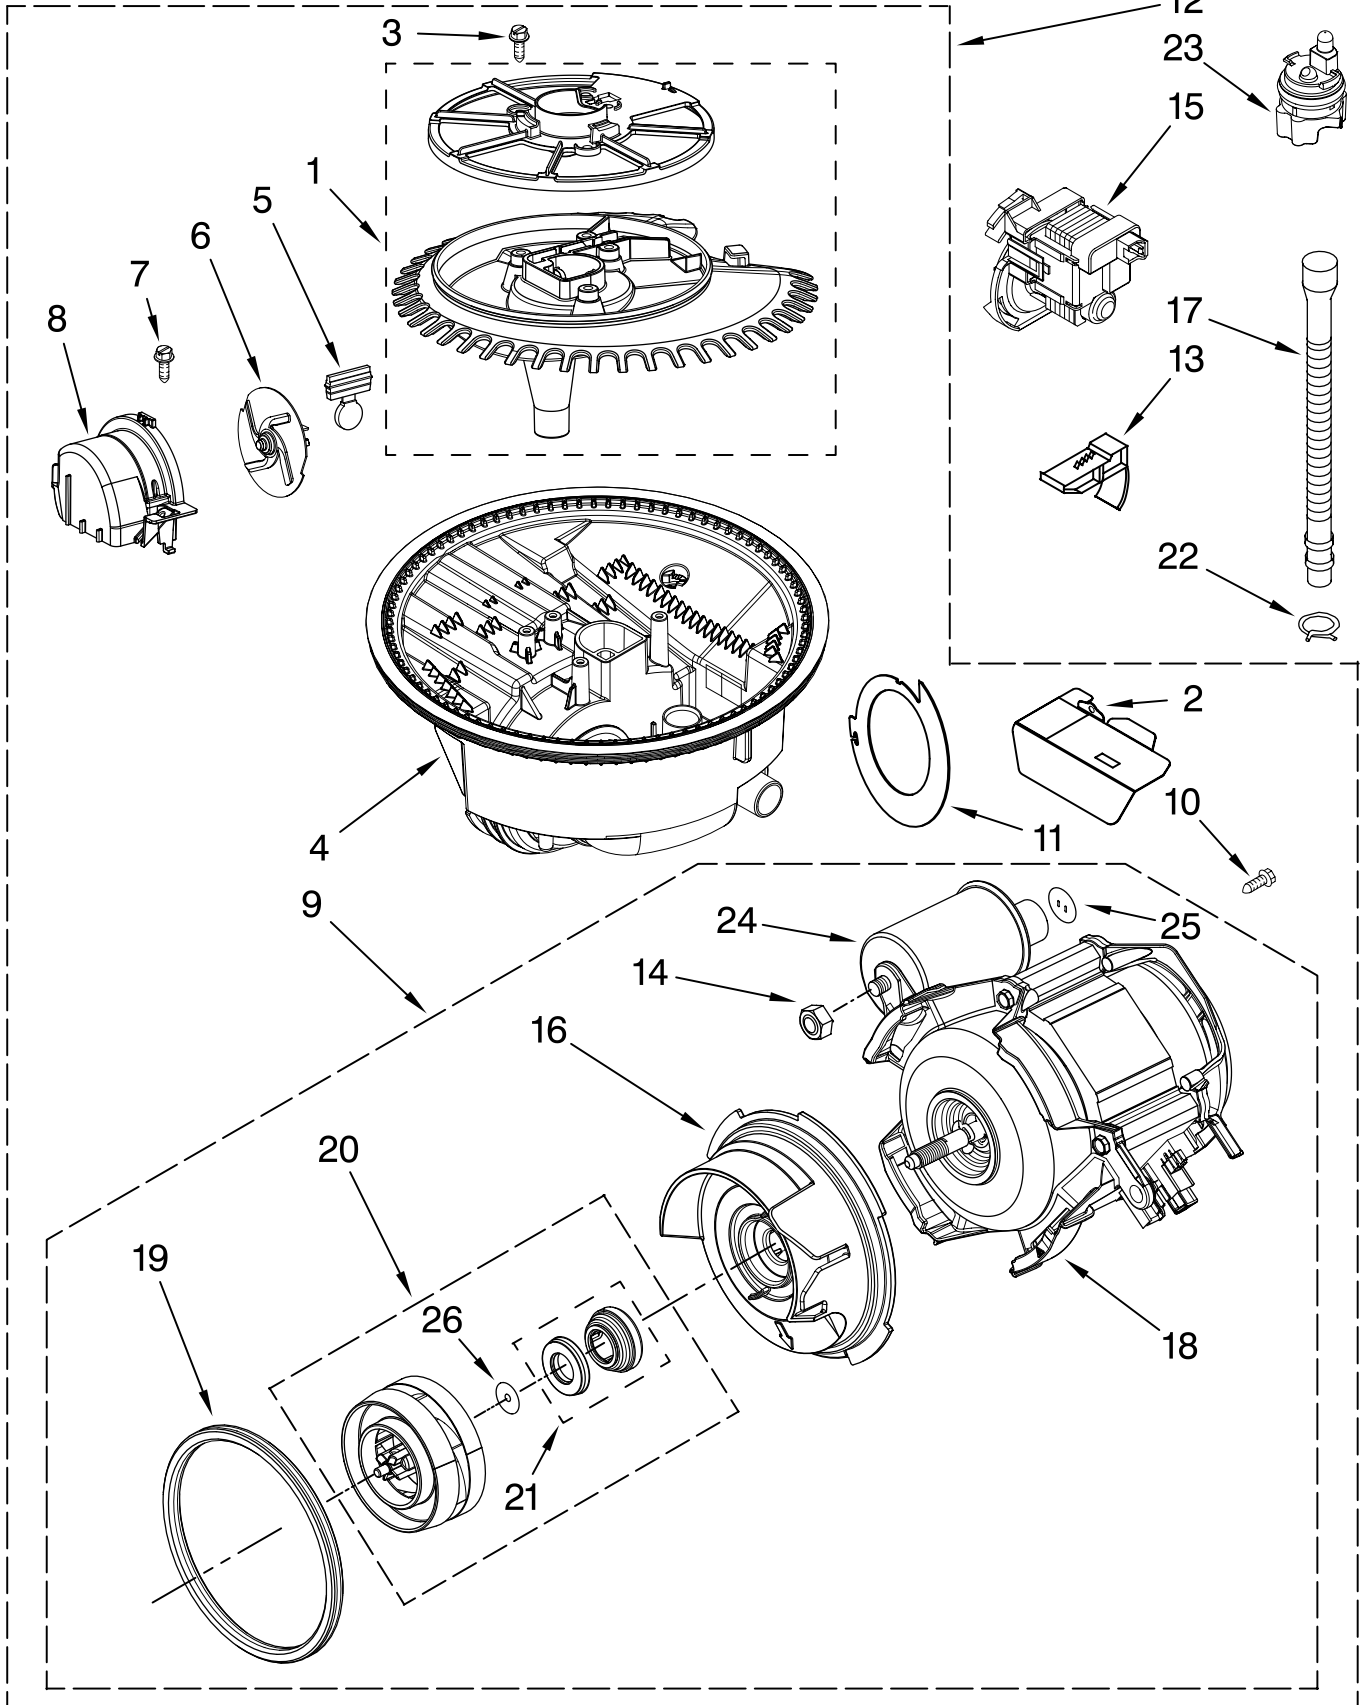

PUMP AND MOTOR PARTS

For Models: KUDU03STBL1, KUDU03STWH1, KUDU03STSS1

(Black)

(White)

(Stainless)

FOR ORDERING INFORMATION REFER TO PARTS PRICE LIST

PUMP AND MOTOR PARTS

For Models: KUDU03STBL1, KUDU03STWH1, KUDU03STSS1
(Black) (White) (Stainless)

Illus. No.	Part No.	DESCRIPTION
1	8534952	Accumulator Assy
2	8283527	Shield, Motor
3	3400069	Screw
4	8572618	Sump With Seal
5	8268375	Check Valve, Sump
6	W10083957	Chopper Assembly
7	9741232	Screw
8	8531857	Protector, Inlet
9	8535760	Motor Assembly
10	3400217	Screw
11	8268391	Screen, Separation
12	W10084107	Sump & Motor Assembly (Includes Item 13)
13	8269524	Tab, Sump
14	8533949	Nut
15	661662	Pump, Drain
16	8531019	Volute, Back (Also Order Items 21 & 26)
17	8269144	Hose, Drain
18	8535759	Motor
19	8268397	Seal, Volute
20	8531017	Impeller Kit
21	8268403	Face Seal Assembly (Also Order Item 26)
22	356138	Clamp, Hose
23	W10082647	Optical Water Indicator
24	8535474	Capacitor
25	8534946	Shield, Capacitor
26	8531018	Washer