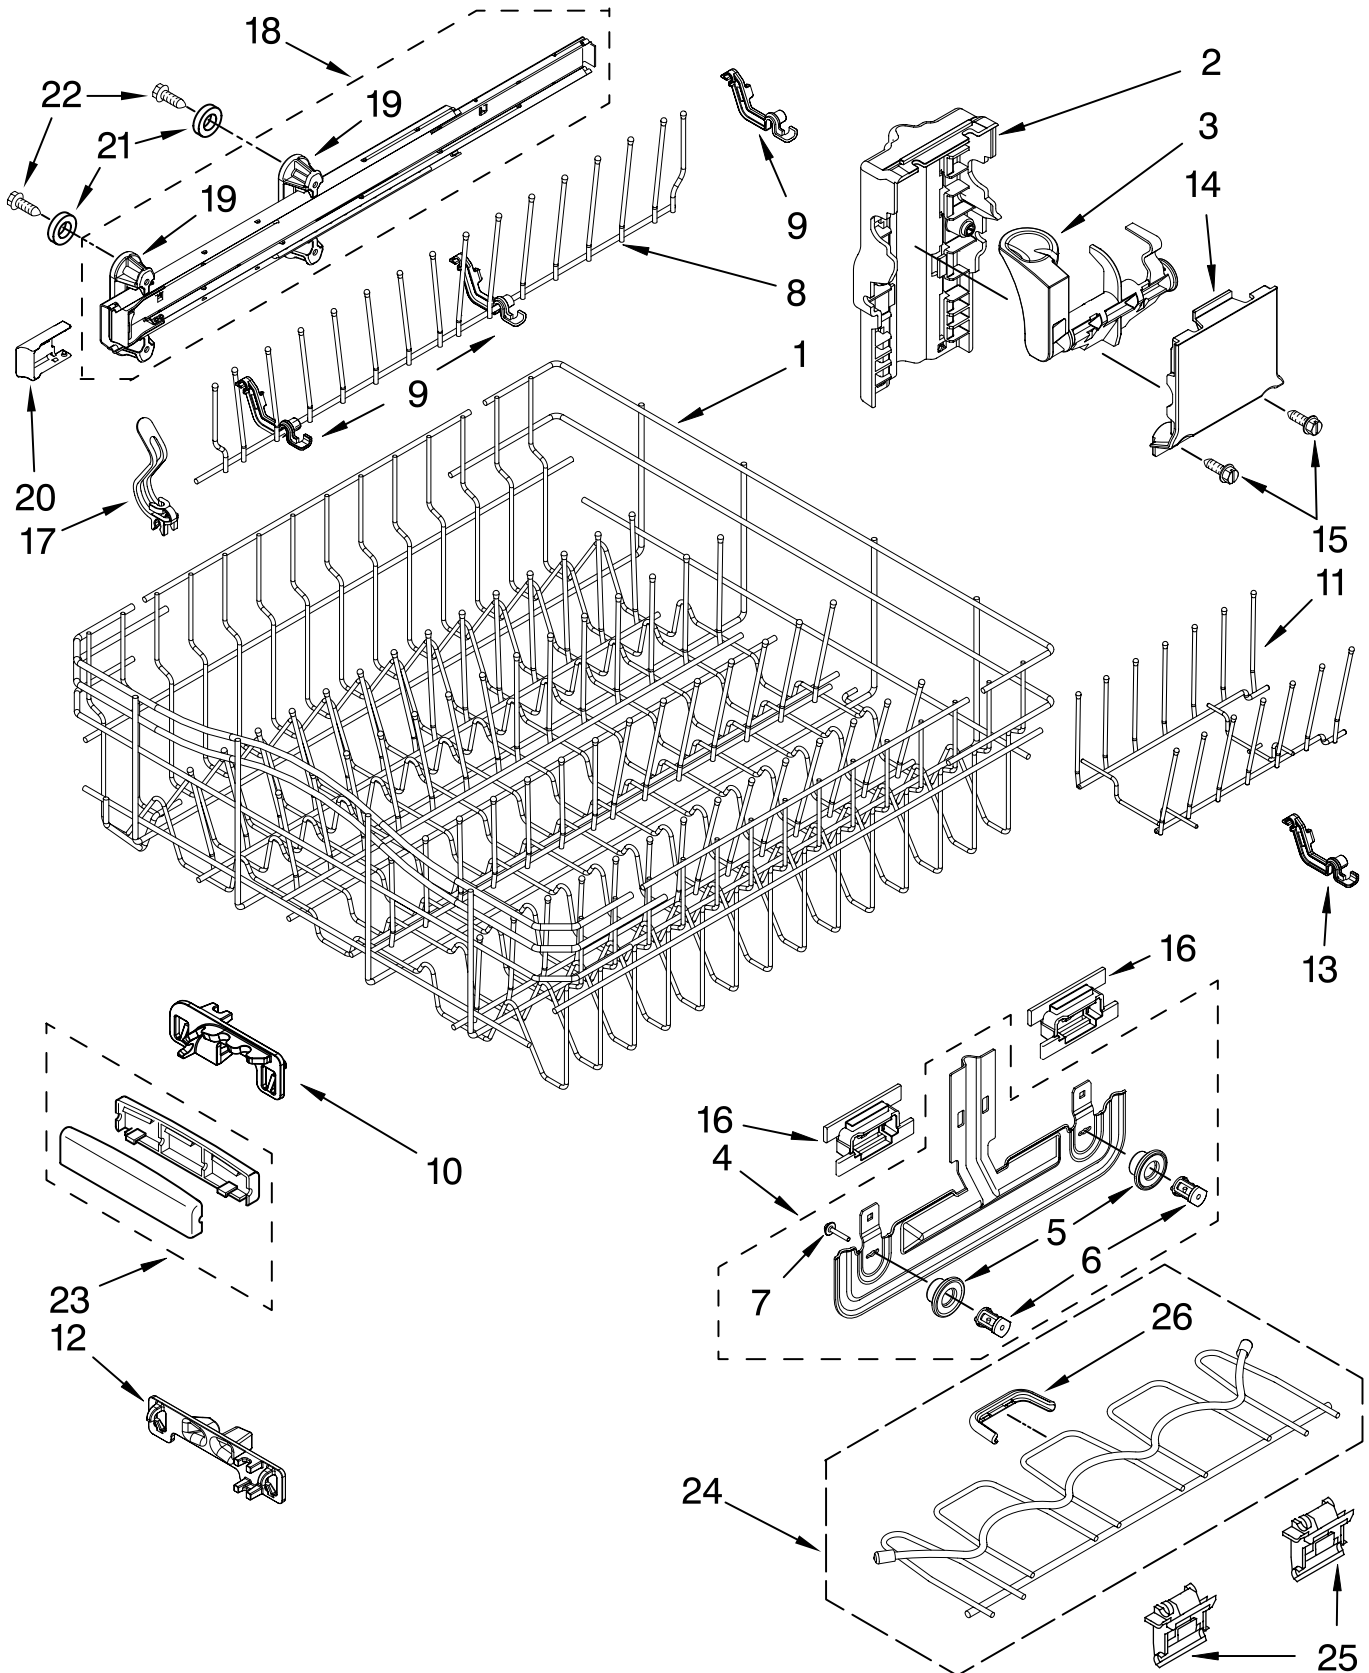

UPPER RACK AND TRACK PARTS

For Models: KUDU03STBL1, KUDU03STWH1, KUDU03STSS1

(Black)

(White)

(Stainless)

FOR ORDERING INFORMATION REFER TO PARTS PRICE LIST

UPPER RACK AND TRACK PARTS

For Models: KUDU03STBL1, KUDU03STWH1, KUDU03STSS1

(Black)

(White)

(Stainless)

Illus. No.	Part No.	DESCRIPTION
1	8561731	Dishrack, Upper
2	W10082839	Housing, Adjuster
3		Actuator, Adjuster
	W10077838	Right Hand
	W10077839	Left Hand
4	8268653	Adjuster Assembly
5	8270138	Wheel
6	8268703	Axel, Adjuster
7	8281156	Screw
8	8562030	Tine Row
9	W10082853	Clip, Pivot
10	8539103	Positioner, Multi
11	8539149	Insert, Fold Down Tines
12	8539102	Positioner, Dual
13	8539148	Clip, Insert Tines
14	W10082840	Cover, Adjuster
15	9741232	Retainer
16	W10082834	Positioner, Arm
17	W10077844	Clip, No-Flip
18		Track, Assembly
	W10077852	Right Hand
	W10077851	Left Hand (Also Order Item 21)
19	W10077876	Mount, Track (Also Order Item 21)
20		Stop, Track
	W10077848	Right
	W10077847	Left
21	9743002	Gasket, Bracket Mounting
22	3400072	Screw
23	8539110	Handle, Dishrack
24	W10077958	Cupshelf Assembly
25	8562026	Clip, Cupshelf
26	W10077843	Indicator, Cupshelf

FOR ORDERING INFORMATION REFER TO PARTS PRICE LIST