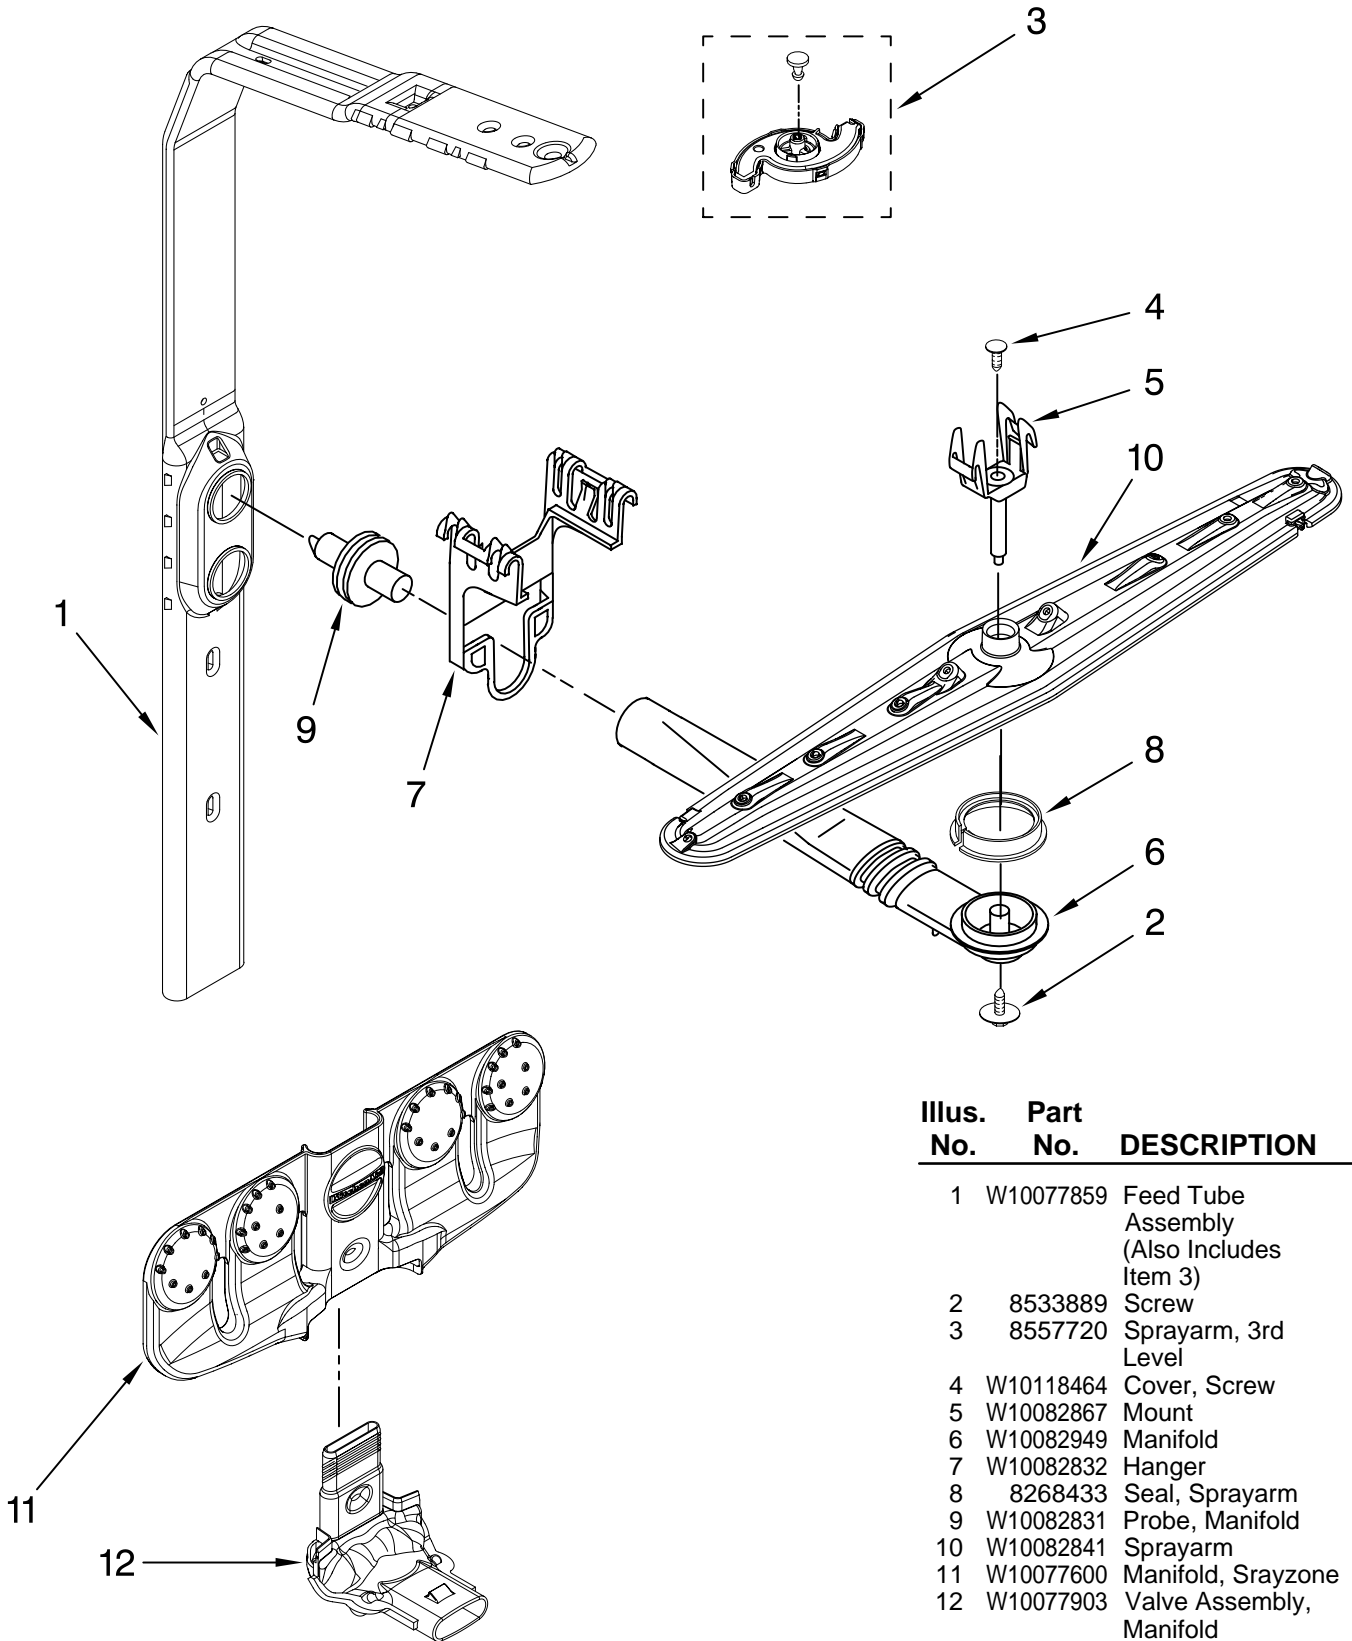

UPPER WASH AND RINSE PARTS

For Models: KUDU03STBL1, KUDU03STWH1, KUDU03STSS1
(Black) (White) (Stainless)

Illus. No.	Part No.	DESCRIPTION
1	W10077859	Feed Tube Assembly (Also Includes Item 3)
2	8533889	Screw
3	8557720	Sprayarm, 3rd Level
4	W10118464	Cover, Screw
5	W10082867	Mount
6	W10082949	Manifold
7	W10082832	Hanger
8	8268433	Seal, Sprayarm
9	W10082831	Probe, Manifold
10	W10082841	Sprayarm
11	W10077600	Manifold, Srayzone
12	W10077903	Valve Assembly, Manifold

FOR ORDERING INFORMATION REFER TO PARTS PRICE LIST