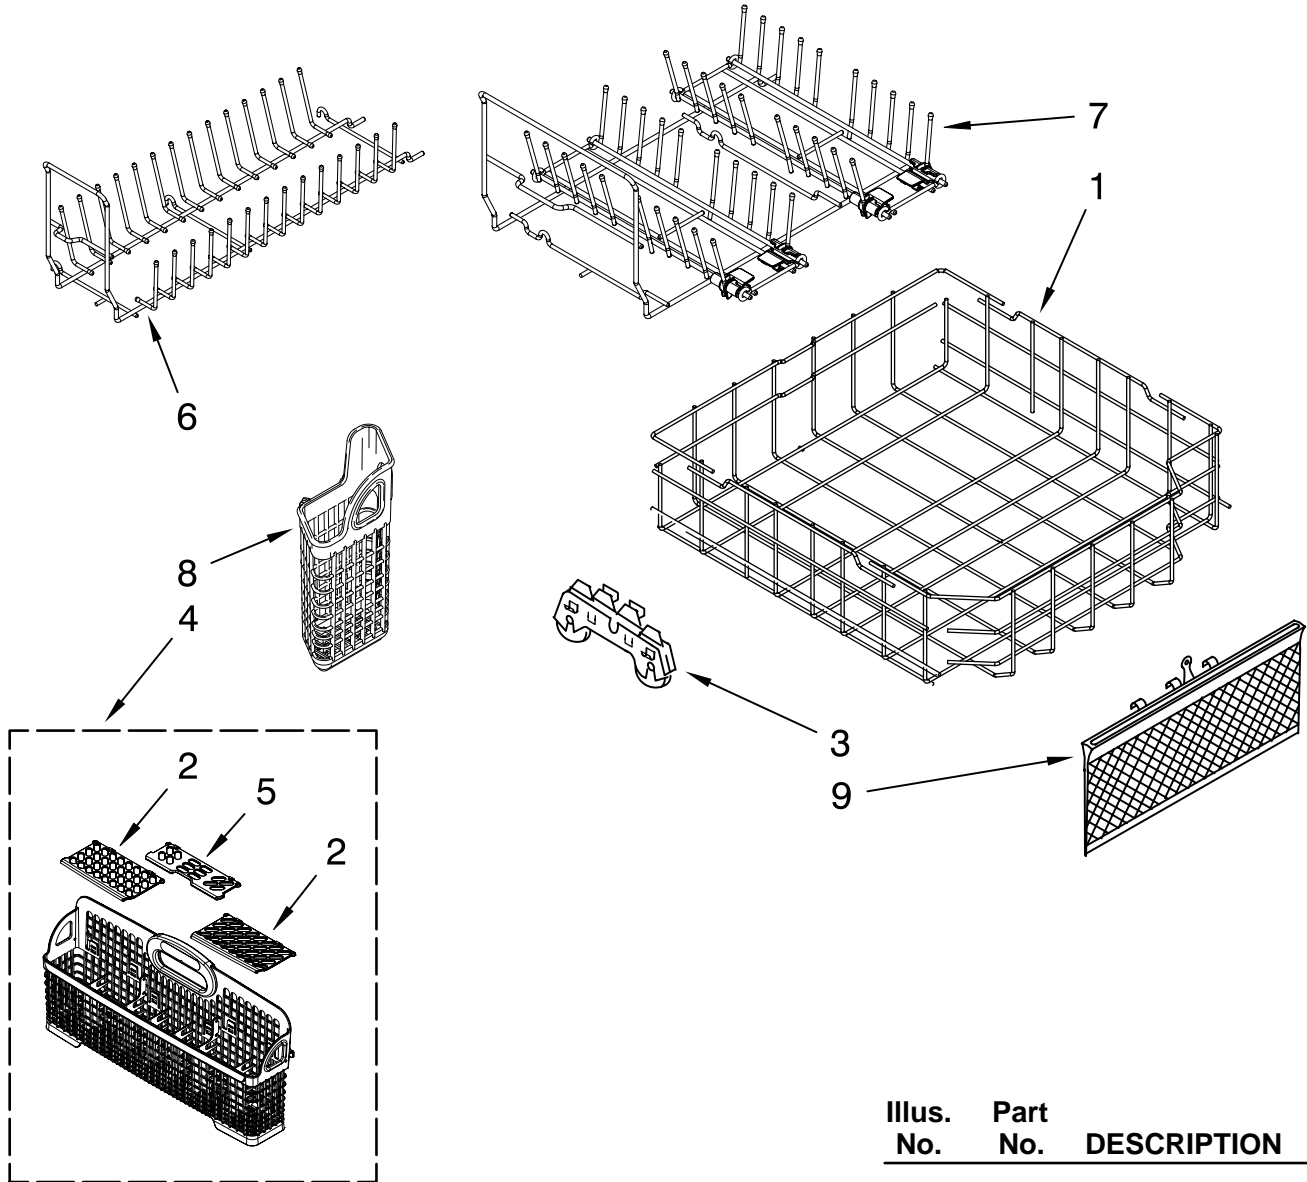

(Black)

(White)

(Stainless)

Illus. No.	Part No.	DESCRIPTION
1	8561731	Dishrack, Upper
2	W10082839	Housing, Adjuster
3		Actuator, Adjuster
	W10077838	Right Hand
	W10077839	Left Hand
4	8268653	Adjuster Assembly
5	8270138	Wheel
6	8268703	Axel, Adjuster
7	8281156	Screw
8	8562030	Tine Row
9	W10082853	Clip, Pivot
10	8539103	Positioner, Multi
11	8539149	Insert, Fold Down Tines
12	8539102	Positioner, Dual
13	8539148	Clip, Insert Tines
14	W10082840	Cover, Adjuster
15	9741232	Retainer
16	W10082834	Positioner, Arm
17	W10077844	Clip, No-Flip
18		Track, Assembly
	W10077852	Right Hand
	W10077851	Left Hand (Also Order Item 21)
19	W10077876	Mount, Track (Also Order Item 21)
20		Stop, Track
	W10077848	Right
	W10077847	Left
21	9743002	Gasket, Bracket Mounting
22	3400072	Screw
23	8539110	Handle, Dishrack
24	W10077958	Cupshelf Assembly
25	8562026	Clip, Cupshelf
26	W10077843	Indicator, Cupshelf

FOR ORDERING INFORMATION REFER TO PARTS PRICE LIST

UPPER WASH AND RINSE PARTS

For Models: KUDU03STBL1, KUDU03STWH1, KUDU03STSS1
 (Black) (White) (Stainless)

Illus. No.	Part No.	DESCRIPTION
1	W10077859	Feed Tube Assembly (Also Includes Item 3)
2	8533889	Screw
3	8557720	Sprayarm, 3rd Level
4	W10118464	Cover, Screw
5	W10082867	Mount
6	W10082949	Manifold
7	W10082832	Hanger
8	8268433	Seal, Sprayarm
9	W10082831	Probe, Manifold
10	W10082841	Sprayarm
11	W10077600	Manifold, Srayzone
12	W10077903	Valve Assembly, Manifold

FOR ORDERING INFORMATION REFER TO PARTS PRICE LIST

LOWER RACK PARTS

For Models: KUDU03STBL1, KUDU03STWH1, KUDU03STSS1
 (Black) (White) (Stainless)

Illus. No.	Part No.	DESCRIPTION
1	8561733	Dishrack, Lower
2		Lid, Basket Silverware
	8519695	Left Side
	8519663	Right Side
3	W10082868	Wheel & Transport Assembly
4	8531282	Basket, Silverware
5	8519662	Lid, Basket Center
6	W10086370	Insert, Single
7	W10086340	Insert, Double
8	8519702	Basket, Utensil
9	8519716	Basket-Small Items