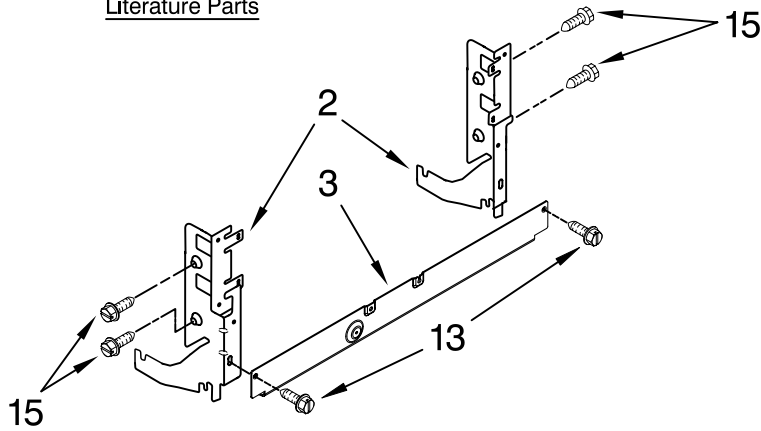

KitchenAid® DOOR AND PANEL PARTS

For Models: KUDU03STBL1, KUDU03STWH1, KUDU03STSS1

(Black)

(White)

(Stainless)

UNDERCOUNTER
DISHWASHER

Illus. No.	Part No.	DESCRIPTION
1		Literature Parts
	W10078153	Instructions, Installation
	W10111124	Energy Guide
	W10084169	D/W User Instructions, Spanish
	W10084091	D/W User Instructions, English/French
	W10082651	Tech Sheet
2		Arm, Hinge
	8534854	Left
	8534853	Right
3	8564886	Stiffener, Door
4	8542577	Insulation, Door
5		Access Panel
	8573255	Black
	8573256	White
6		Panel, Full Front (Includes Items 4, 10, 16 & 17)
	W10078003	Black
	W10078004	White
	W10137622	Stainless
7		Overlay
	W10077798	Black
	W10077799	White
	W10077801	Stainless
8		Toe Panel (Includes Items 11 & 18)
	8558252	Black
	8558253	White
9		Handle (Includes Item 14)
	W10083936	Black
	W10083937	White
	W10083935	Stainless
10	8564951	Stud, Mounting
11	W10073550	Insulation, Toe Panel
12		Screw
	302868	Black
	3400836	White
13	304392	Screw
14	8534008	Screw
15	3400071	Screw
16		Nameplate
	W10021860	Black
	W10021870	White
	W10021850	Stainless
17	2004333	Nut
18	8269016	Clip, Grounding