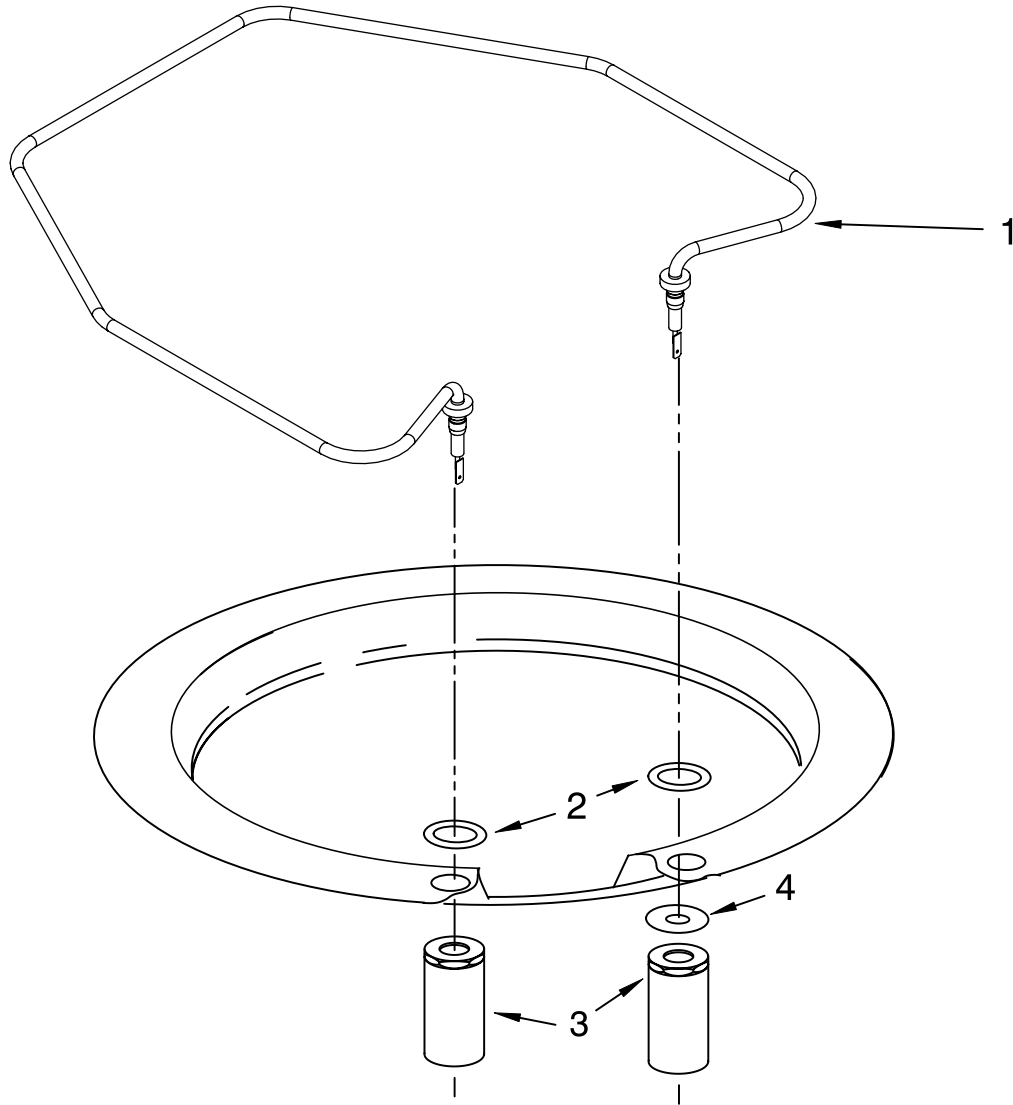

HEATER PARTS

For Models: KUDU03STBL1, KUDU03STWH1, KUDU03STSS1
(Black) (White) (Stainless)

Illus. No.	Part No.	DESCRIPTION
1	8537057	Heater Element Assembly (Also Includes Item 2)
2	717273	Washer, Heater Element
3	8268548	Nut, Heater Element
4	3400931	Retainer, Spring Grip

NOTE: If heater element is removed, it must be replaced.

FOR ORDERING INFORMATION REFER TO PARTS PRICE LIST