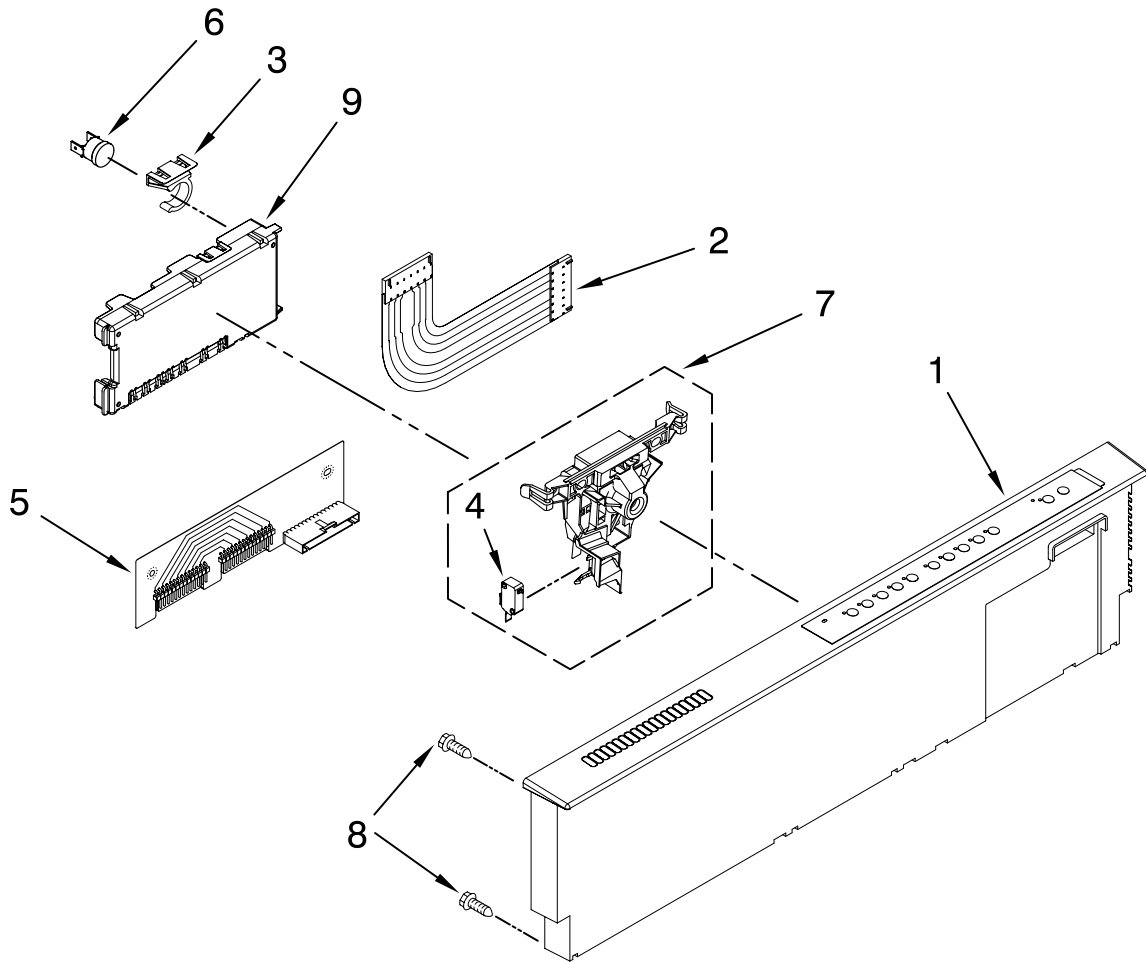

KitchenAid® DOOR AND PANEL PARTS

For Models: KUDT03STBL1, KUDT03STWH1, KUDT03STSS1

(Black)

(White)

(Stainless)

UNDERCOUNTER
DISHWASHER

Illus. No.	Part No.	DESCRIPTION
1		Literature Parts
	W10078153	Instructions, Installation
	W10111124	Energy Guide
	W10084169	D/W User Instructions, Spanish
	W10084091	D/W User Instructions, English/French
	W10082651	Tech Sheet
2		Arm, Hinge
	8534854	Left
	8534853	Right
3	8564886	Stiffener, Door
4	8542577	Insulation, Door
5		Access Panel (Includes Item 19)
	8558260	Black
	8558261	White
6		Panel, Full Front (Includes Items 4, 10, 16 & 17)
	W10078003	Black
	W10078004	White
	W10137622	Stainless
7		Overlay
	W10077798	Black
	W10077799	White
	W10077801	Stainless
8		Toe Panel (Includes Items 11 & 18)
	8558252	Black
	8558253	White
9		Handle
	W10083936	Black
	W10083937	White
	W10083935	Stainless
10	8564951	Stud, Mounting
11	W10073550	Insulation, Toe Panel
12		Screw
	302868	Black
	3400836	White
13	304392	Screw
14	8534008	Screw
15	3400071	Screw
16		Nameplate
	W10021860	Black
	W10021870	White
	W10021850	Stainless
17	2004333	Nut
18	8269016	Clip, Grounding
19	W10073540	Insulation, Access Panel

FOR ORDERING INFORMATION REFER TO PARTS PRICE LIST

CONTROL PANEL PARTS

For Models: KUDT03STBL1, KUDT03STWH1, KUDT03STSS1
 (Black) (White) (Stainless)

Illus. No.	Part No.	DESCRIPTION
1		Console Assembly (Includes Insert)
	W10084166	Black
	W10084167	White
	W10084168	Stainless
2	8531877	Cable, Ribbon
3	8546546	Clip, BI-Metal
4	W10134019	Switch, Door
5	8531873	Board, Interconnect
6	661663	BI-Metal
7	W10077360	Latch Assembly
8	3369051	Screw
9	W10084141	Control, Electronic