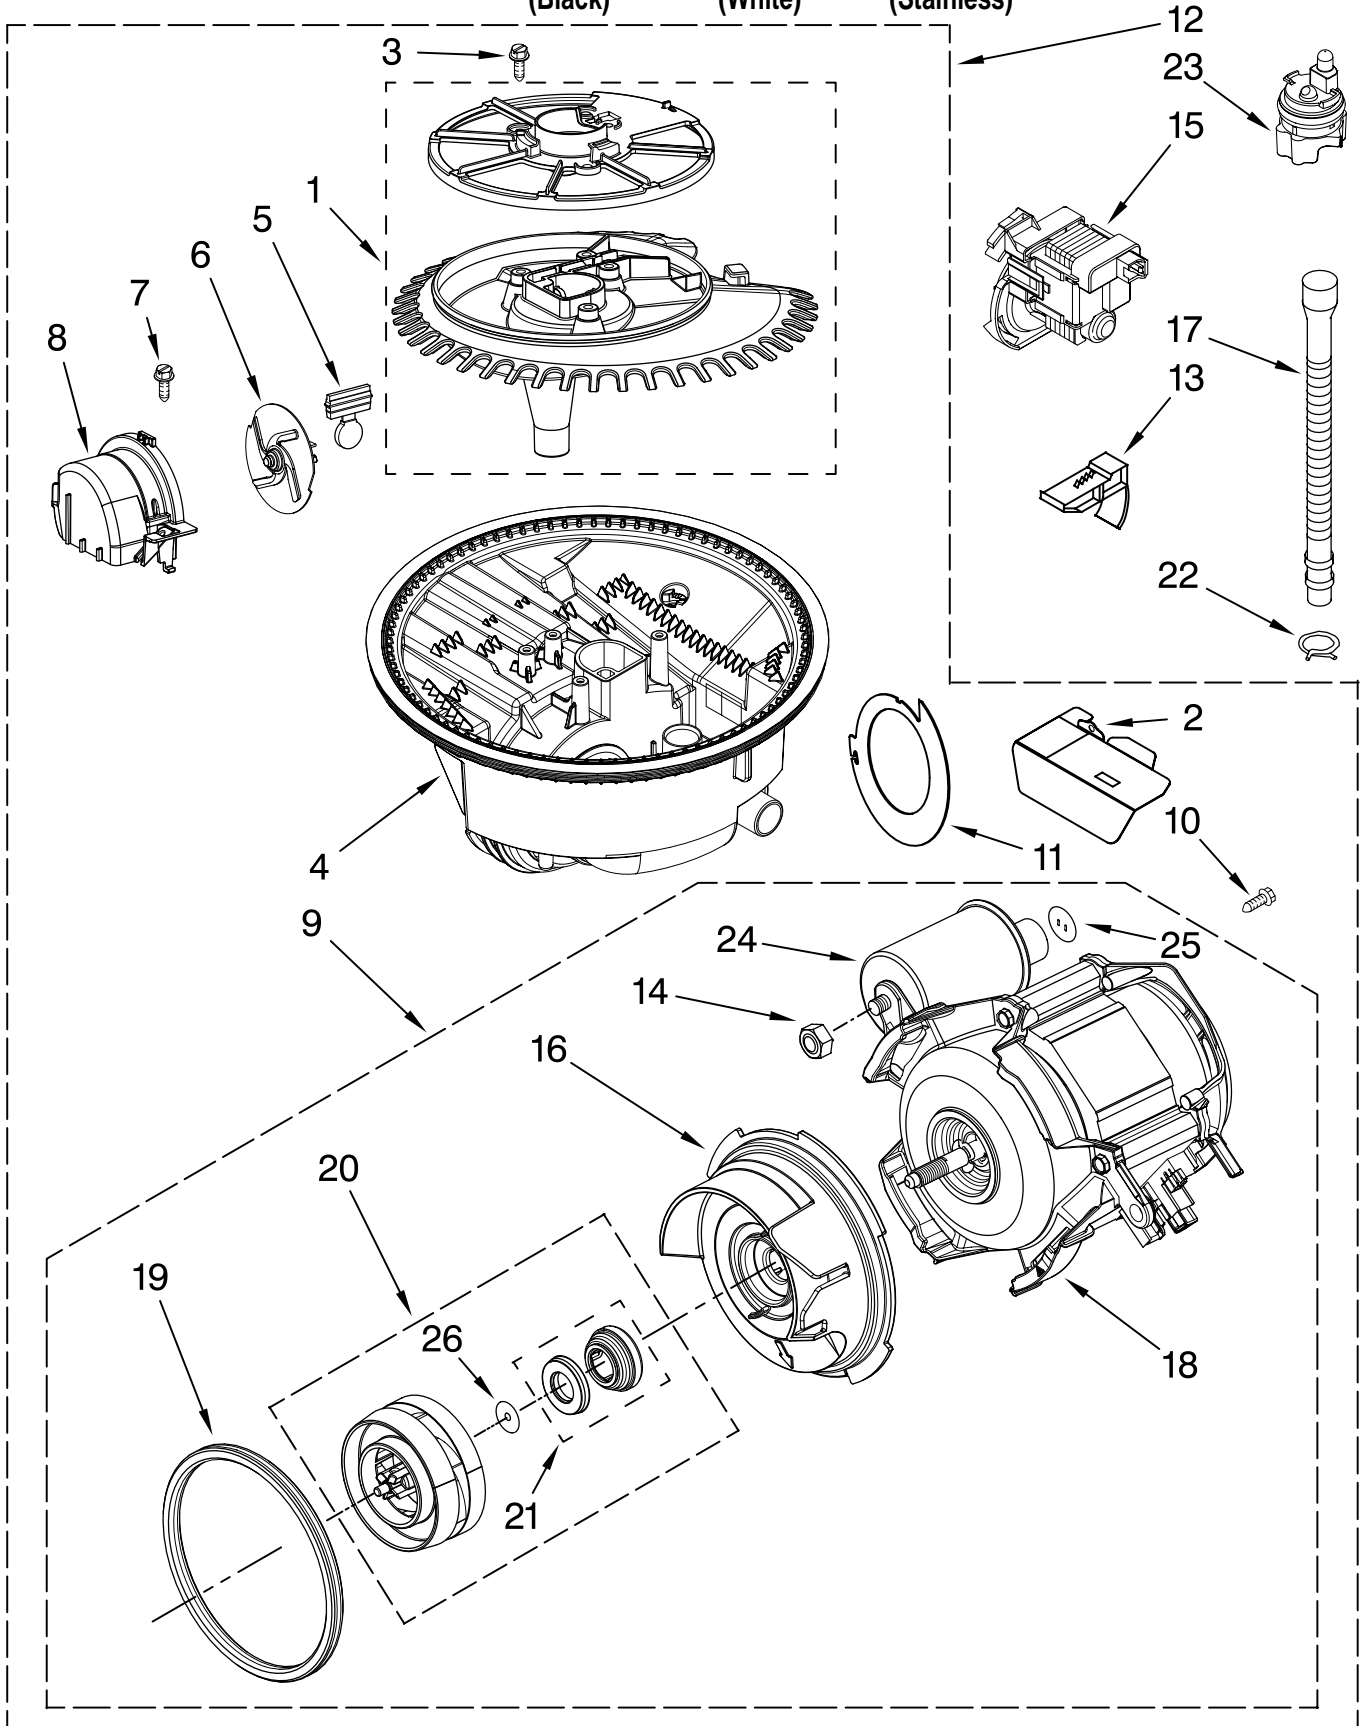

PUMP AND MOTOR PARTS

For Models: KUDT03STBL1, KUDT03STWH1, KUDT03STSS1
(Black) (White) (Stainless)

FOR ORDERING INFORMATION REFER TO PARTS PRICE LIST

PUMP AND MOTOR PARTS

For Models: KUDT03STBL1, KUDT03STWH1, KUDT03STSS1

(Black)

(White)

(Stainless)

Illus. No.	Part No.	DESCRIPTION
1	8534952	Accumulator Assy
2	8283527	Shield, Motor
3	3400069	Screw
4	8572618	Sump With Seal
5	8268375	Check Valve, Sump
6	W10083957	Chopper Assembly
7	9741232	Screw
8	8531857	Protector, Inlet
9	8535760	Motor Assembly
10	3400217	Screw
11	8268391	Screen, Separation
12	W10084107	Sump & Motor Assembly (Includes Item 13)
13	8269524	Tab, Sump
14	8533949	Nut
15	661662	Pump, Drain
16	8531019	Volute, Back (Also Order Items 21 & 26)
17	8269144	Hose, Drain
18	8535759	Motor
19	8268397	Seal, Volute
20	8531017	Impeller Kit
21	8268403	Face Seal Assembly (Also Order Item 26)
22	356138	Clamp, Hose
23	W10082647	Optical Water Indicator
24	8535474	Capacitor
25	8534946	Shield, Capacitor
26	8531018	Washer

FOR ORDERING INFORMATION REFER TO PARTS PRICE LIST