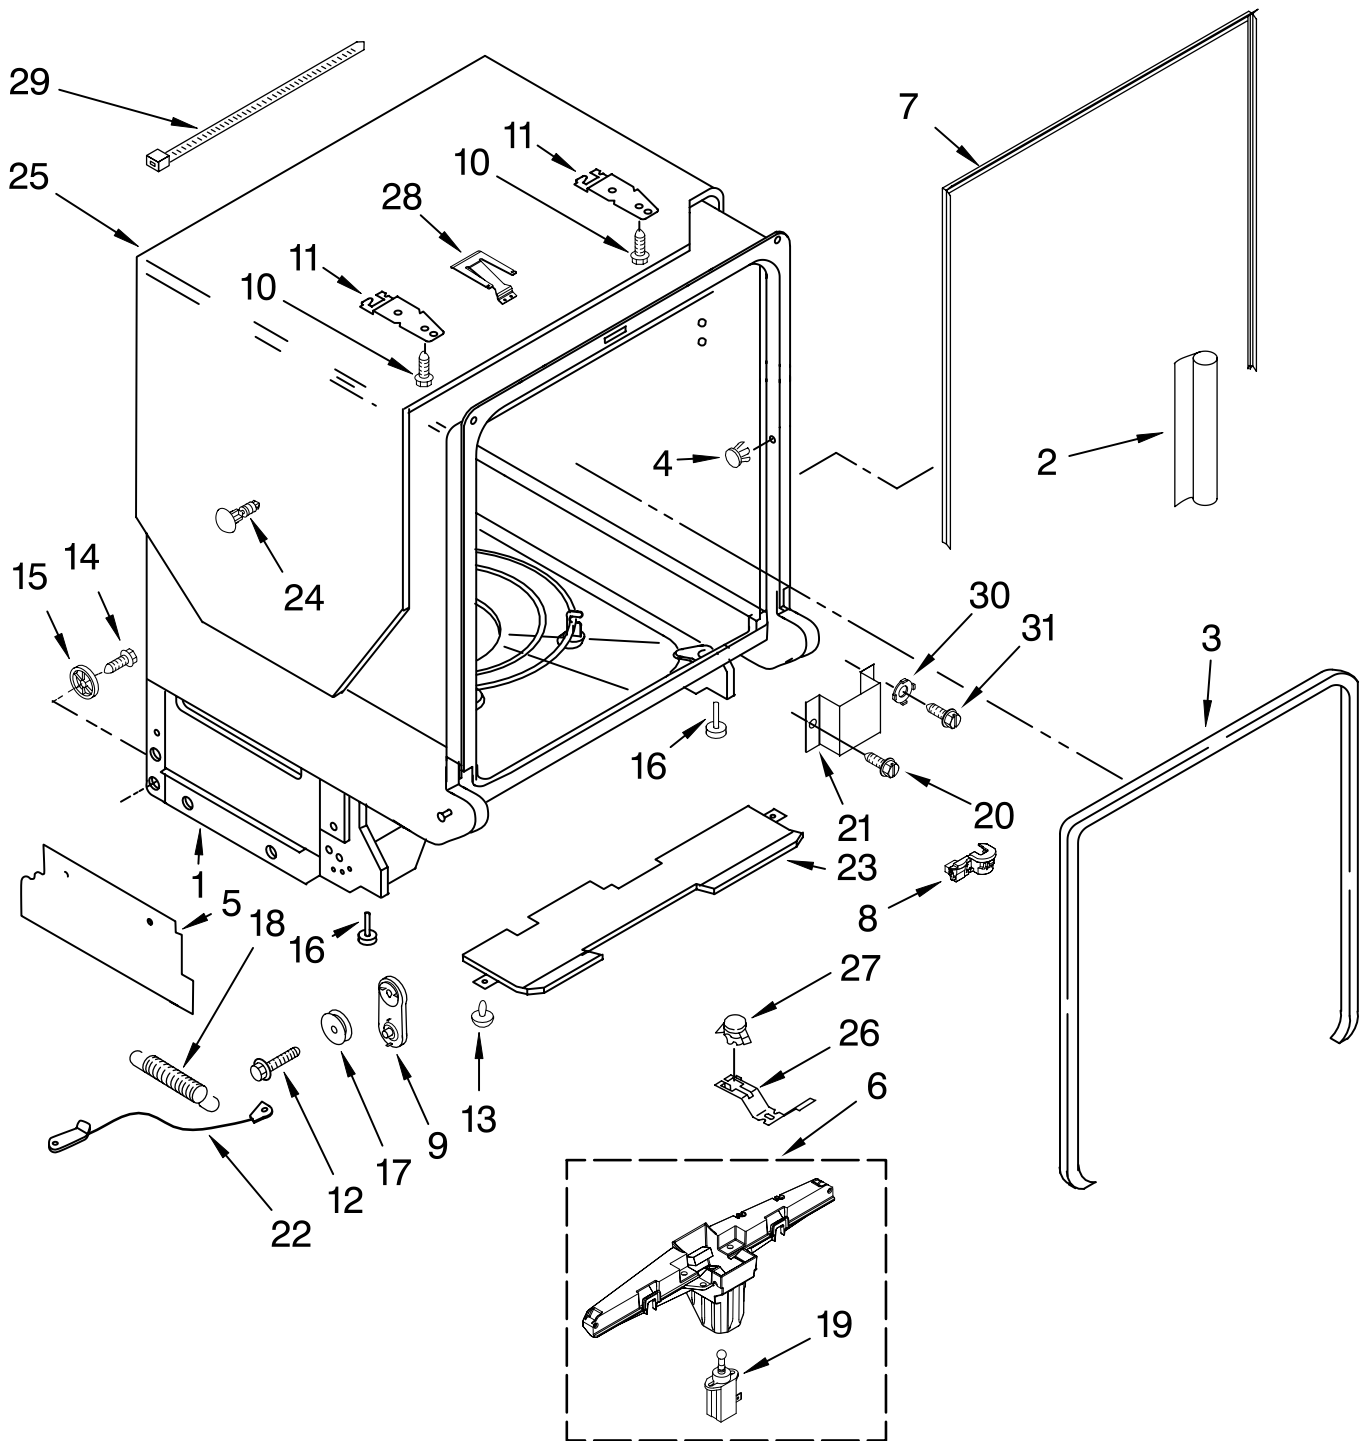

TUB AND FRAME PARTS

For Models: KUDT03STBL1, KUDT03STWH1, KUDT03STSS1
(Black) (White) (Stainless)

FOR ORDERING INFORMATION REFER TO PARTS PRICE LIST

TUB AND FRAME PARTS

For Models: KUDT03STBL1, KUDT03STWH1, KUDT03STSS1
(Black) (White) (Stainless)

Illus. No.	Part No.	DESCRIPTION
1	W10053130	Tub Assembly
2	8574123	Barrier, Moisture Undercounter
3	W10112096	Door Seal
4	W10082838	Plug Tub
5	8537001	Shield, Side
6	8572661	Actuator, Assembly
7	8269110	Seal, Cabinet
8	8573061	Strain Relief
9	8270021	Mount, Door Balance
10	3367670	Screw
11	8269145	Bracket, Undercounter
12	3400074	Screw
13	3400924	Retainer, Push-in
14	3370389	Screw
15	8268977	Wheel Leg
16	8524584	Leveler, Leg
17	8524474	Wheel, door Balance
18	8270020	Spring, Door Balance
19	8559844	Motor, Wax
20	3400892	Screw
21	8268991	Cover, Terminal Box
22	8535568	Link, Door Balance
23	8268587	Insulator, Sound
24	304666	Retainer, Push
25	8573239	Shield, Sound Tub
26	9742648	Bracket, Thermostat
27	661566	Thermostat
28	W10077370	Strike, Latch
29	8539404	Strap
30	3378128	Washer, Pronged Cup
31	3400014	Screw

FOR ORDERING INFORMATION REFER TO PARTS PRICE LIST