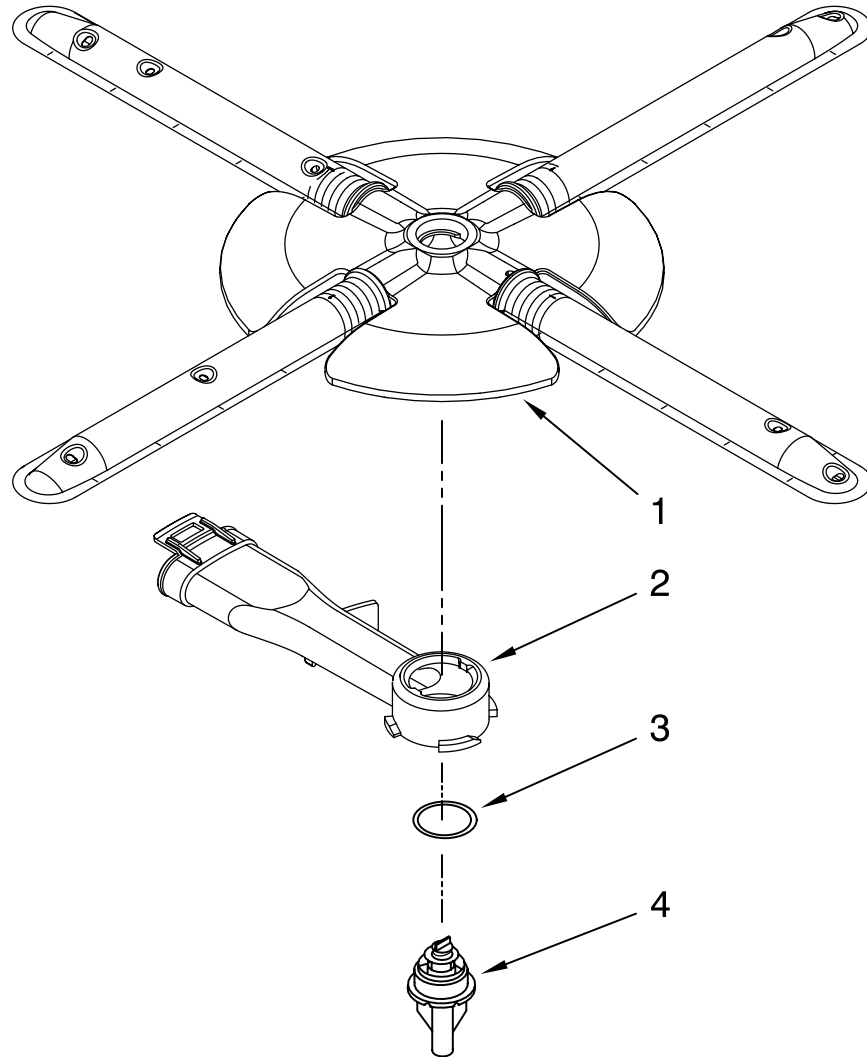

FOR ORDERING INFORMATION REFER TO PARTS PRICE LIST

CONTROL PANEL PARTS

For Models: KUDT03STBL1, KUDT03STWH1, KUDT03STSS1
 (Black) (White) (Stainless)

Illus. No.	Part No.	DESCRIPTION
1		Console Assembly (Includes Insert)
	W10084166	Black
	W10084167	White
	W10084168	Stainless
2	8531877	Cable, Ribbon
3	8546546	Clip, BI-Metal
4	W10134019	Switch, Door
5	8531873	Board, Interconnect
6	661663	BI-Metal
7	W10077360	Latch Assembly
8	3369051	Screw
9	W10084141	Control, Electronic

FOR ORDERING INFORMATION REFER TO PARTS PRICE LIST

DOOR AND LATCH PARTS

For Models: KUDT03STBL1, KUDT03STWH1, KUDT03STSS1
 (Black) (White) (Stainless)

Illus. No.	Part No.	DESCRIPTION	Illus. No.	Part No.	DESCRIPTION	Illus. No.	Part No.	DESCRIPTION
1	3369051	Screw, Door	6	8269259	Gasket, Vent	11	W10078202	Wiring Harness
2	8281217	Screw	7	W10077877	Deflector, Vent (Also Order Item 6)	12	8281154	Screw (6)
3	8530900	Inner Door Mastic Assembly (Also Order Item 6)	8	W10077882	Dispenser, Assembly	13	8535660	Seal, Console/door
4	W10077883	Inlet, Air	9	W10077881	Knob, Rinse Aid	14	8535637	Bracket, Dispenser
5	8572611	Vent Assembly (Also Order Item 6)	10	8545608	Harness, Vent Motor	15	8531865	Shield, Dispenser

FOR ORDERING INFORMATION REFER TO PARTS PRICE LIST

LOWER WASHARM AND STRAINER PARTS

For Models: KUDT03STBL1, KUDT03STWH1, KUDT03STSS1
(Black) (White) (Stainless)

Illus. No.	Part No.	DESCRIPTION
1	W10077965	Wash Arm Assembly
2	W10077899	Cap, Internal Rear Feed (Also Order Item 3)
3	8268340	Seal, Sprayarm
4	W10077898	Hub, Lower Sprayarm (Also Order Item 3)

FOR ORDERING INFORMATION REFER TO PARTS PRICE LIST

HEATER PARTS

For Models: KUDT03STBL1, KUDT03STWH1, KUDT03STSS1
 (Black) (White) (Stainless)

Illus. No.	Part No.	DESCRIPTION
1	8537057	Heater Element Assembly (Also Includes Item 2)
2	717273	Washer, Heater Element
3	8268548	Nut, Heater Element
4	3400931	Retainer, Spring Grip