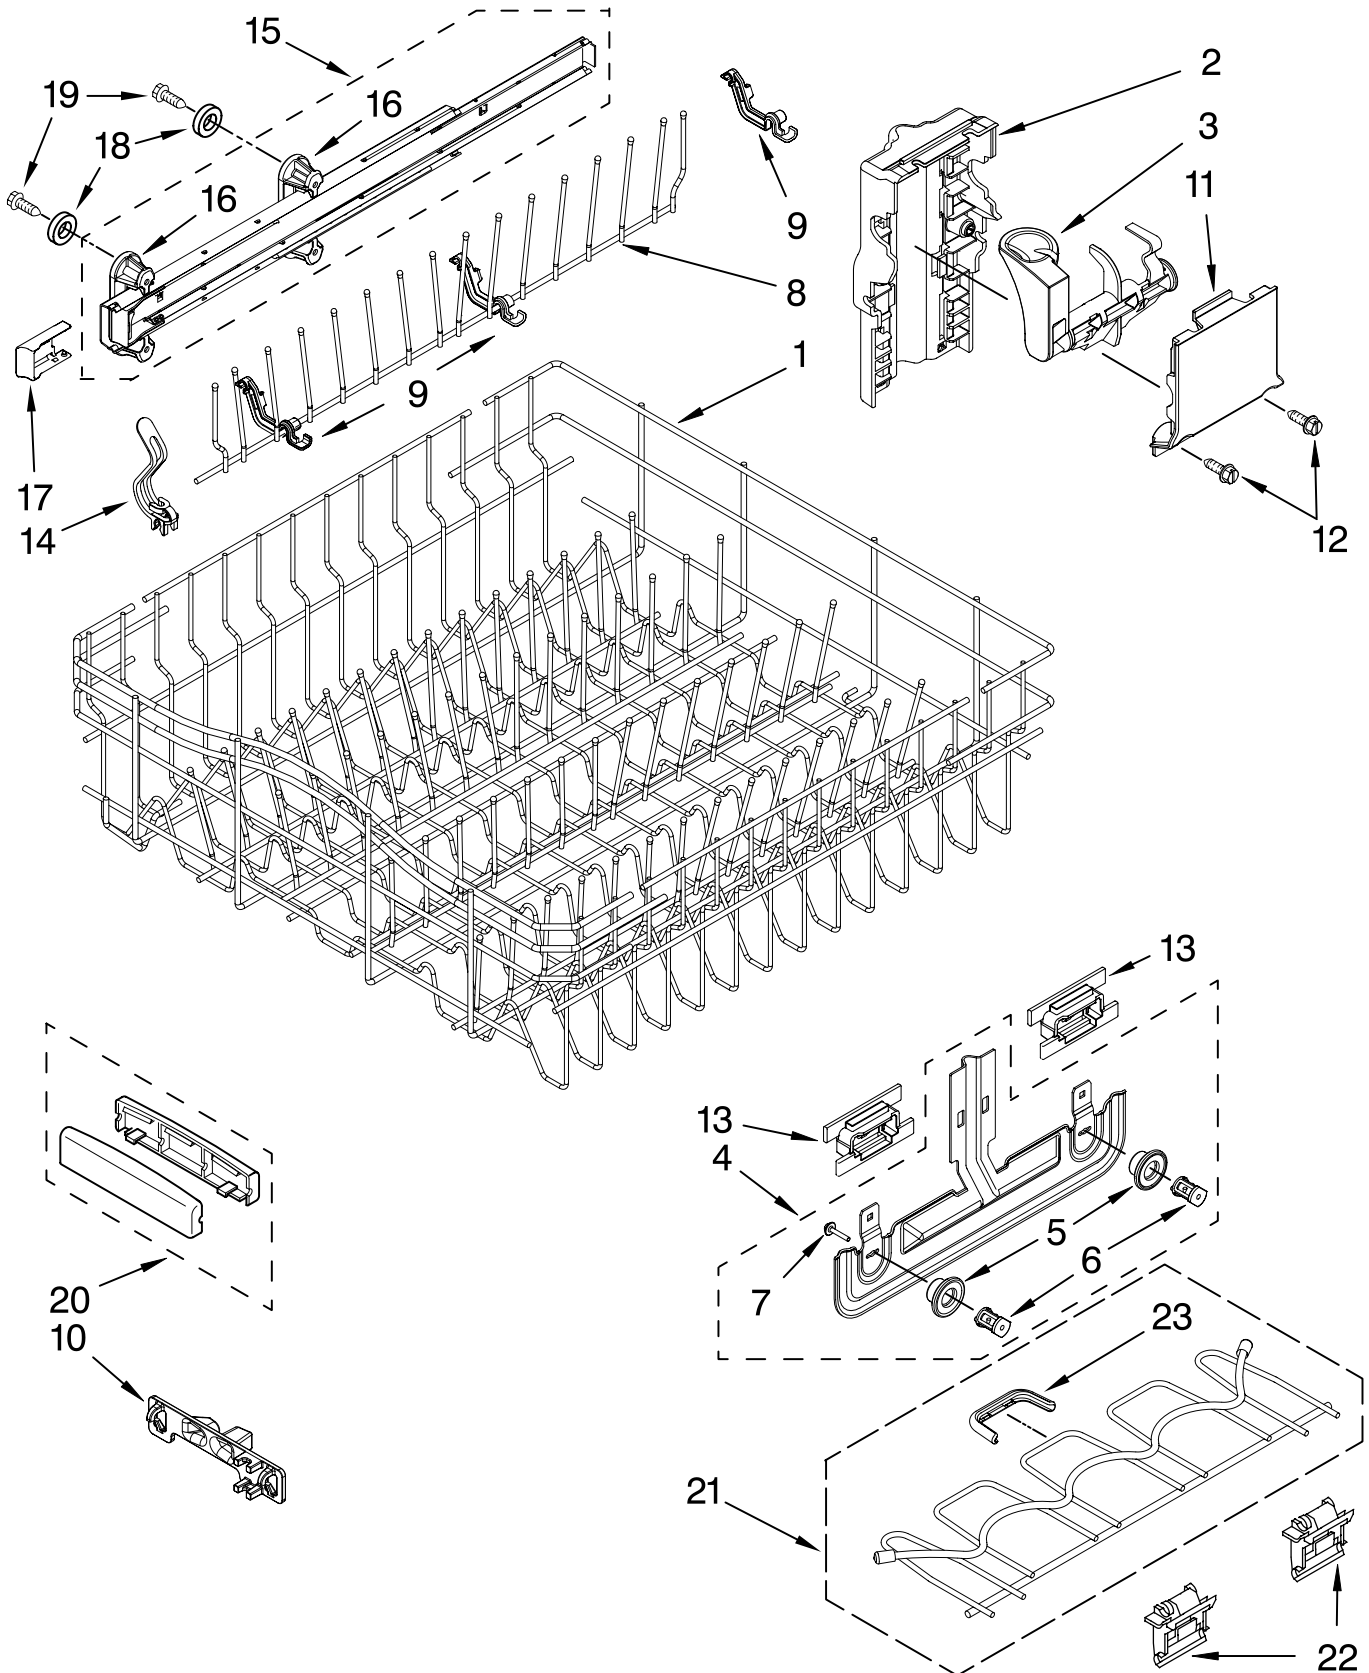

FOR ORDERING INFORMATION REFER TO PARTS PRICE LIST

UPPER RACK AND TRACK PARTS

For Models: KUDT03STBL1, KUDT03STWH1, KUDT03STSS1

(Black)

(White)

(Stainless)

FOR ORDERING INFORMATION REFER TO PARTS PRICE LIST

UPPER RACK AND TRACK PARTS

For Models: KUDT03STBL1, KUDT03STWH1, KUDT03STSS1

(Black)

(White)

(Stainless)

Illus. No.	Part No.	DESCRIPTION
1	W10078137	Dishrack, Upper
2	W10082839	Housing, Adjuster
3		Actuator, Adjuster
	W10077838	Right Hand
	W10077839	Left Hand
4	8268653	Adjuster Assembly
5	8270138	Wheel
6	8268703	Axel, Adjuster
7	8281156	Screw
8	9744566	Tine Row
9	W10082853	Clip, Pivot
10	8539102	Positioner, Dual
11	W10082840	Cover, Adjuster
12	9741232	Retainer
13	W10082834	Positioner, Arm
14	W10077844	Clip, No-Flip
15		Track, Assembly
	W10078218	Right Hand
	W10078217	Left Hand (Also Order Item 18)
16	W10077876	Mount, Track (Also Order Item 18)
17		Stop, Track
	8573954	Right
	8573953	Left
18	9743002	Gasket, Bracket Mounting
19	3400072	Screw (8)
20	8539110	Handle, Dishrack
21	W10077957	Cupshelf Assembly
22	8562026	Clip, Cupshelf
23	W10077843	Indicator, Cupshelf