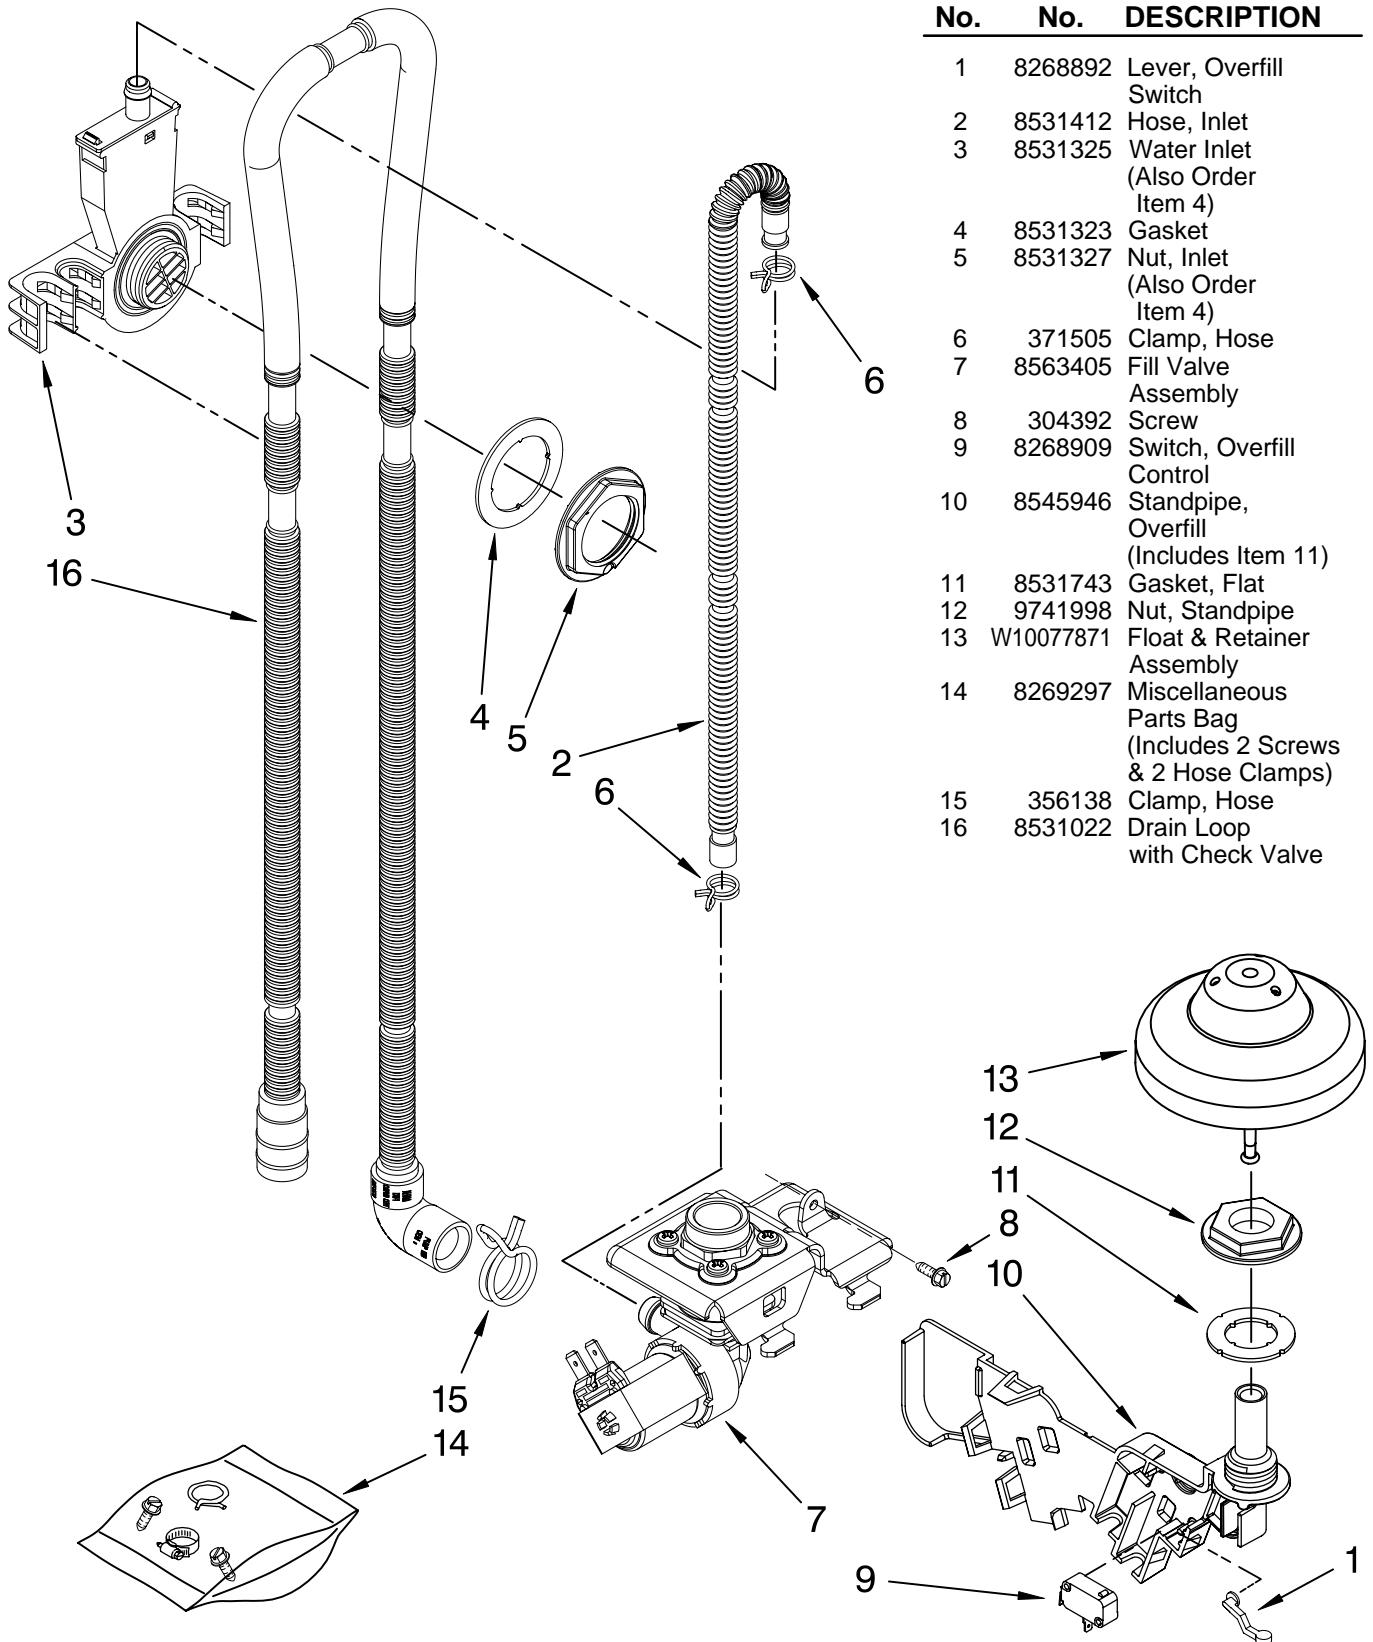

FOR ORDERING INFORMATION REFER TO PARTS PRICE LIST

HEATER PARTS

For Models: KUDT03STBL1, KUDT03STWH1, KUDT03STSS1
 (Black) (White) (Stainless)

Illus. No.	Part No.	DESCRIPTION
1	8537057	Heater Element Assembly (Also Includes Item 2)
2	717273	Washer, Heater Element
3	8268548	Nut, Heater Element
4	3400931	Retainer, Spring Grip

NOTE: If heater element is removed, it must be replaced.

FOR ORDERING INFORMATION REFER TO PARTS PRICE LIST

FILL, DRAIN AND OVERFILL PARTS

For Models: KUDT03STBL1, KUDT03STWH1, KUDT03STSS1

(Black)

(White)

(Stainless)

Illus. No.	Part No.	DESCRIPTION
1	8268892	Lever, Overfill Switch
2	8531412	Hose, Inlet
3	8531325	Water Inlet (Also Order Item 4)
4	8531323	Gasket
5	8531327	Nut, Inlet (Also Order Item 4)
6	371505	Clamp, Hose
7	8563405	Fill Valve Assembly
8	304392	Screw
9	8268909	Switch, Overfill Control
10	8545946	Standpipe, Overfill (Includes Item 11)
11	8531743	Gasket, Flat
12	9741998	Nut, Standpipe
13	W10077871	Float & Retainer Assembly
14	8269297	Miscellaneous Parts Bag (Includes 2 Screws & 2 Hose Clamps)
15	356138	Clamp, Hose
16	8531022	Drain Loop with Check Valve