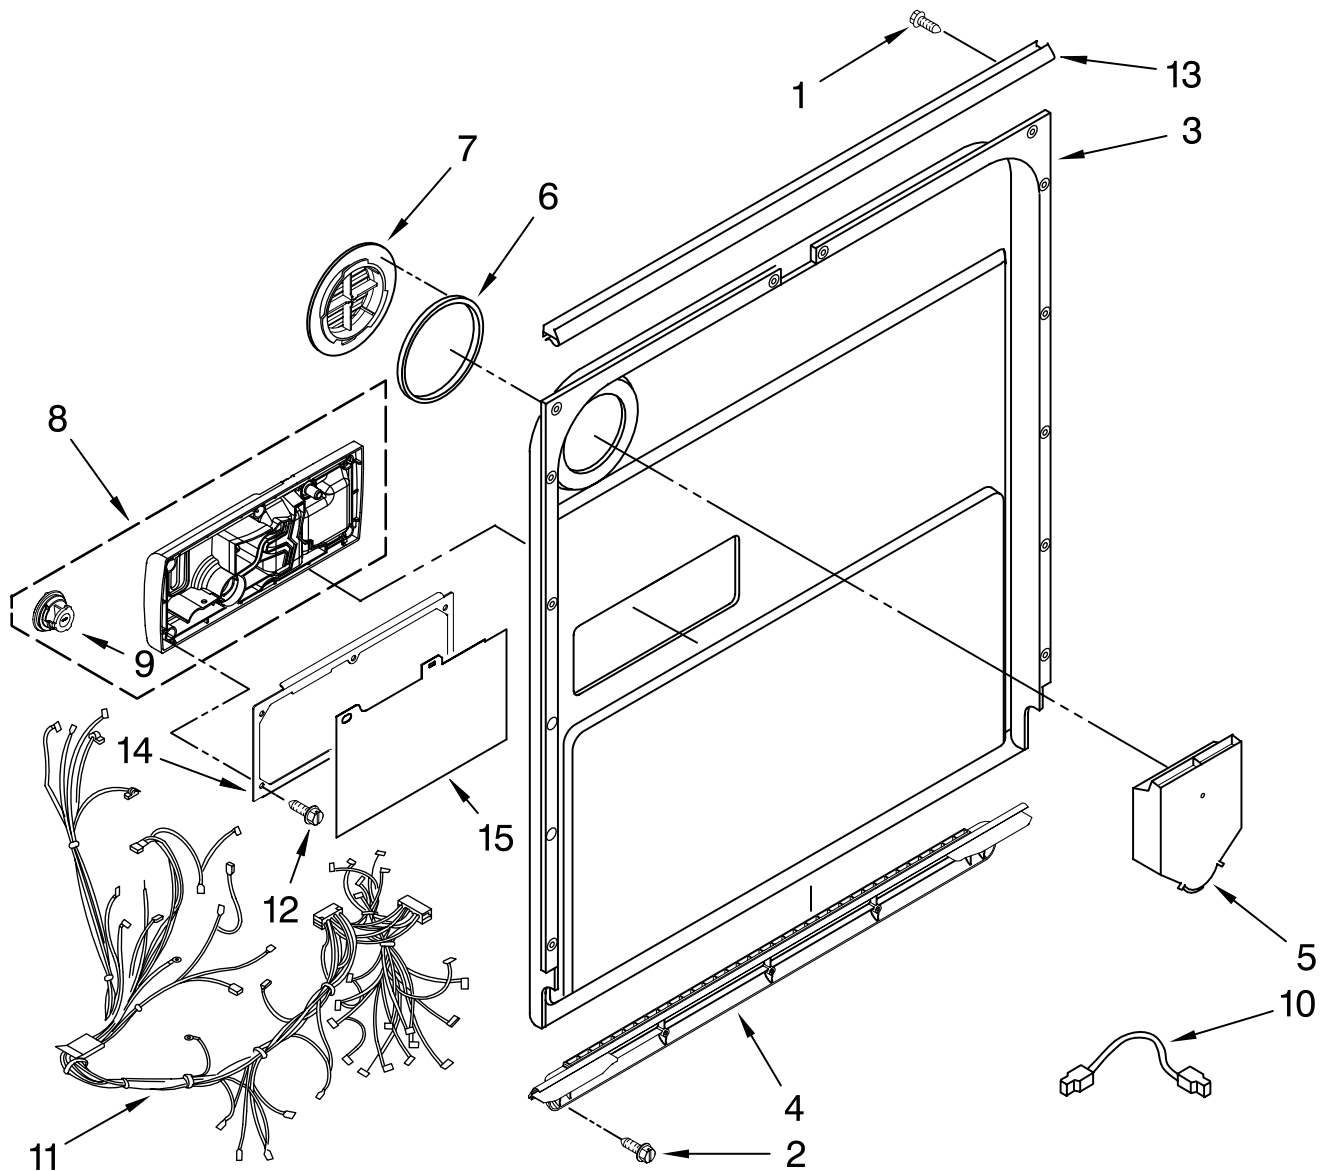

DOOR AND LATCH PARTS

For Models: KUDT03STBL1, KUDT03STWH1, KUDT03STSS1
(Black) (White) (Stainless)

Illus. No.	Part No.	DESCRIPTION	Illus. No.	Part No.	DESCRIPTION	Illus. No.	Part No.	DESCRIPTION
1	3369051	Screw, Door	6	8269259	Gasket, Vent	11	W10078202	Wiring Harness
2	8281217	Screw	7	W10077877	Deflector, Vent (Also Order Item 6)	12	8281154	Screw (6)
3	8530900	Inner Door Mastic Assembly (Also Order Item 6)	8	W10077882	Dispenser, Assembly	13	8535660	Seal, Console/door
4	W10077883	Inlet, Air	9	W10077881	Knob, Rinse Aid	14	8535637	Bracket, Dispenser
5	8572611	Vent Assembly (Also Order Item 6)	10	8545608	Harness, Vent Motor	15	8531865	Shield, Dispenser

FOR ORDERING INFORMATION REFER TO PARTS PRICE LIST