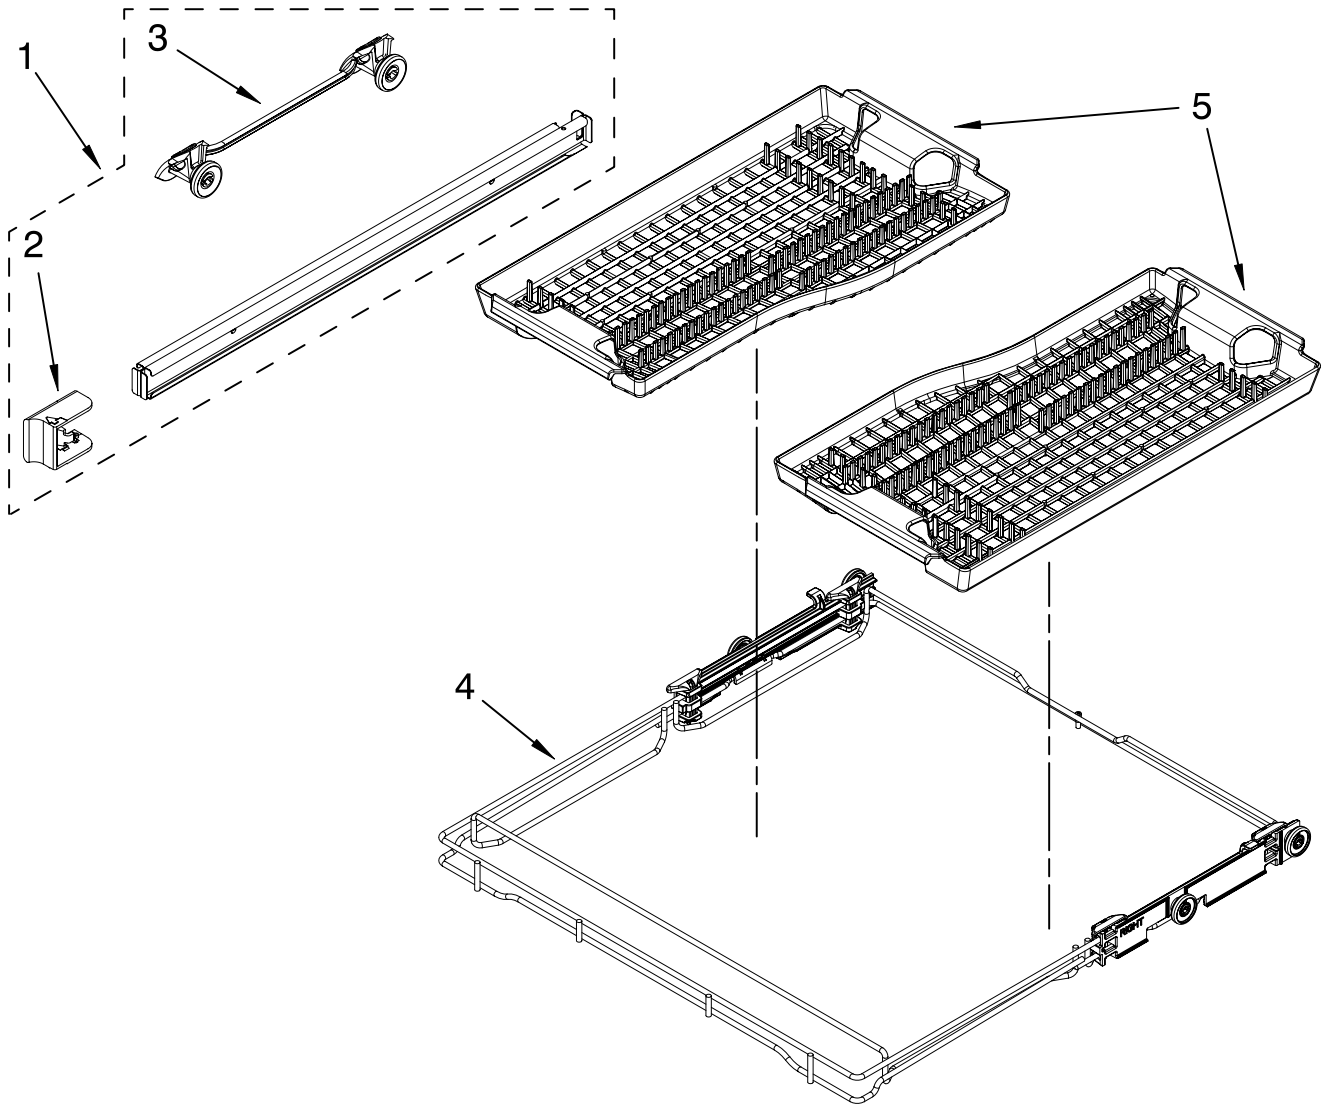

THIRD LEVEL RACK AND TRACK PARTS

For Models: KUDT03STBL1, KUDT03STWH1, KUDT03STSS1
(Black) (White) (Stainless)

Illus. No.	Part No.	DESCRIPTION
1	W10077855	Track Right
	W10077856	Track Left
2	W10077854	Stop, Track
3	8564899	Mount, Track
4	W10078012	Rack Assembly (Third Level)
5	8564901	Basket- TLR

FOR ORDERING INFORMATION REFER TO PARTS PRICE LIST