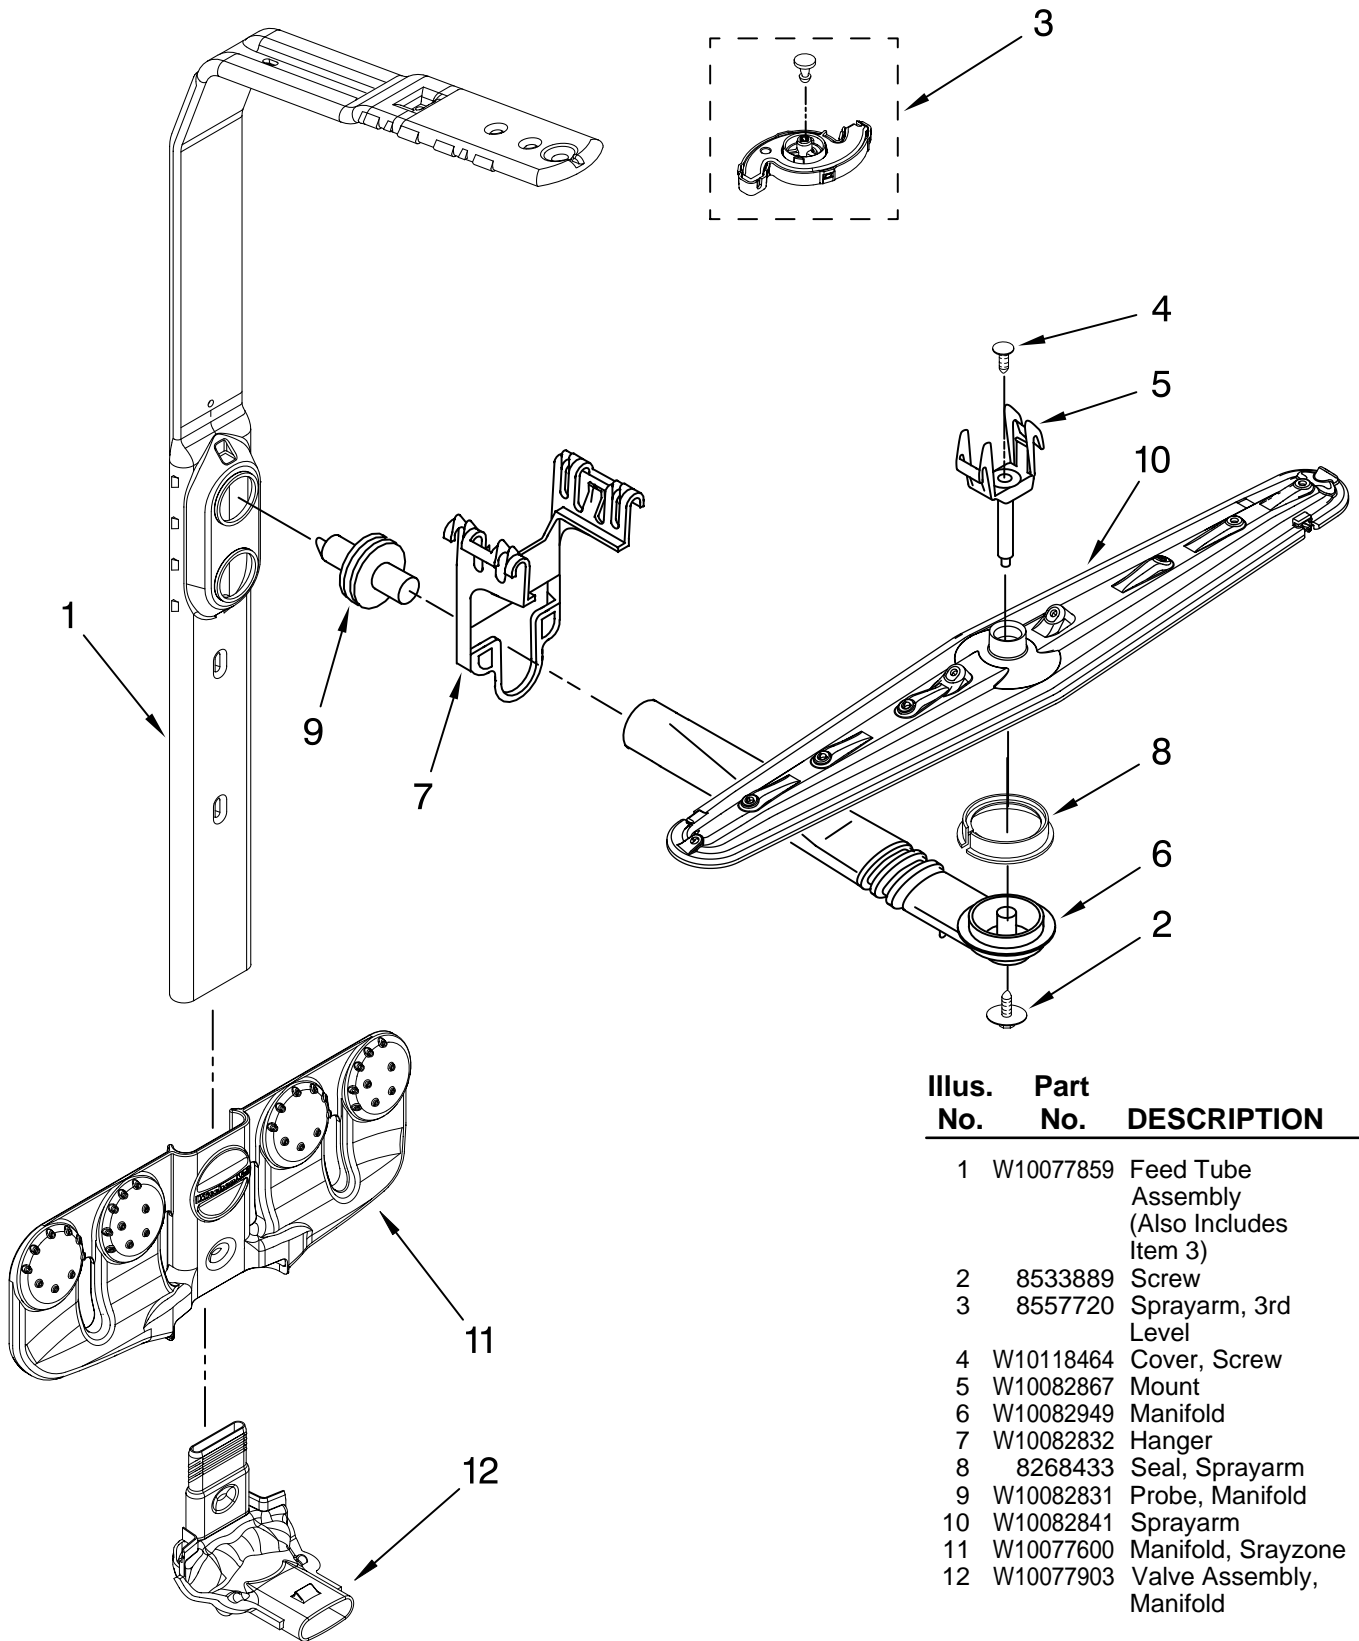

UPPER WASH AND RINSE PARTS

For Models: KUDT03STBL1, KUDT03STWH1, KUDT03STSS1

(Black)

(White)

(Stainless)

Illus. No.	Part No.	DESCRIPTION
1	W10077859	Feed Tube Assembly (Also Includes Item 3)
2	8533889	Screw
3	8557720	Sprayarm, 3rd Level
4	W10118464	Cover, Screw
5	W10082867	Mount
6	W10082949	Manifold
7	W10082832	Hanger
8	8268433	Seal, Sprayarm
9	W10082831	Probe, Manifold
10	W10082841	Sprayarm
11	W10077600	Manifold, Srayzone
12	W10077903	Valve Assembly, Manifold

FOR ORDERING INFORMATION REFER TO PARTS PRICE LIST