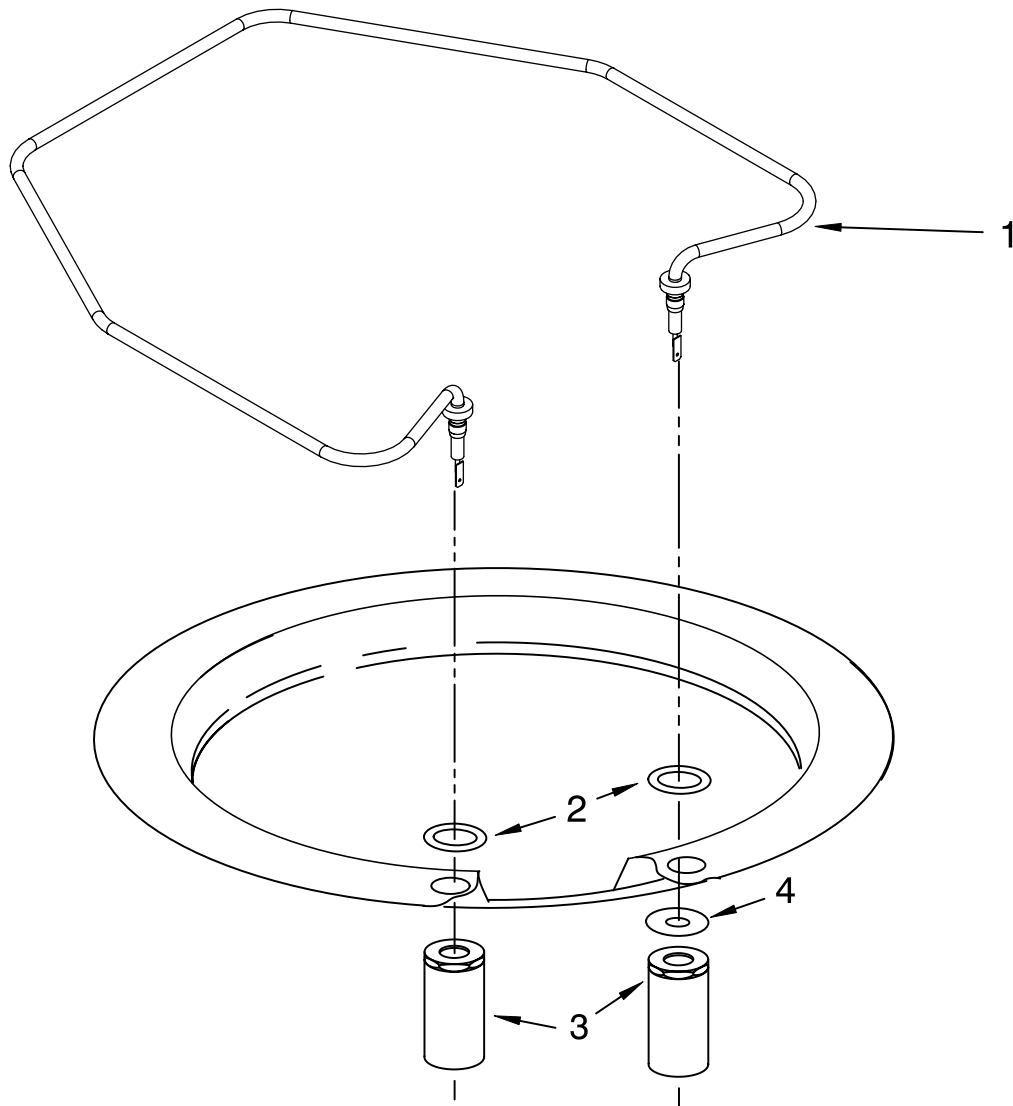

FOR ORDERING INFORMATION REFER TO PARTS PRICE LIST

LOWER WASHARM AND STRAINER PARTS

For Models: KUDT03STBL1, KUDT03STWH1, KUDT03STSS1
(Black) (White) (Stainless)

Illus. No.	Part No.	DESCRIPTION
1	W10077965	Wash Arm Assembly
2	W10077899	Cap, Internal Rear Feed (Also Order Item 3)
3	8268340	Seal, Sprayarm
4	W10077898	Hub, Lower Sprayarm (Also Order Item 3)

FOR ORDERING INFORMATION REFER TO PARTS PRICE LIST

HEATER PARTS

For Models: KUDT03STBL1, KUDT03STWH1, KUDT03STSS1
 (Black) (White) (Stainless)

Illus. No.	Part No.	DESCRIPTION
1	8537057	Heater Element Assembly (Also Includes Item 2)
2	717273	Washer, Heater Element
3	8268548	Nut, Heater Element
4	3400931	Retainer, Spring Grip

Illus. No.	Part No.	DESCRIPTION
1	8268892	Lever, Overfill Switch
2	8531412	Hose, Inlet
3	8531325	Water Inlet (Also Order Item 4)
4	8531323	Gasket
5	8531327	Nut, Inlet (Also Order Item 4)
6	371505	Clamp, Hose
7	8563405	Fill Valve Assembly
8	304392	Screw
9	8268909	Switch, Overfill Control
10	8545946	Standpipe, Overfill (Includes Item 11)
11	8531743	Gasket, Flat
12	9741998	Nut, Standpipe
13	W10077871	Float & Retainer Assembly
14	8269297	Miscellaneous Parts Bag (Includes 2 Screws & 2 Hose Clamps)
15	356138	Clamp, Hose
16	8531022	Drain Loop with Check Valve