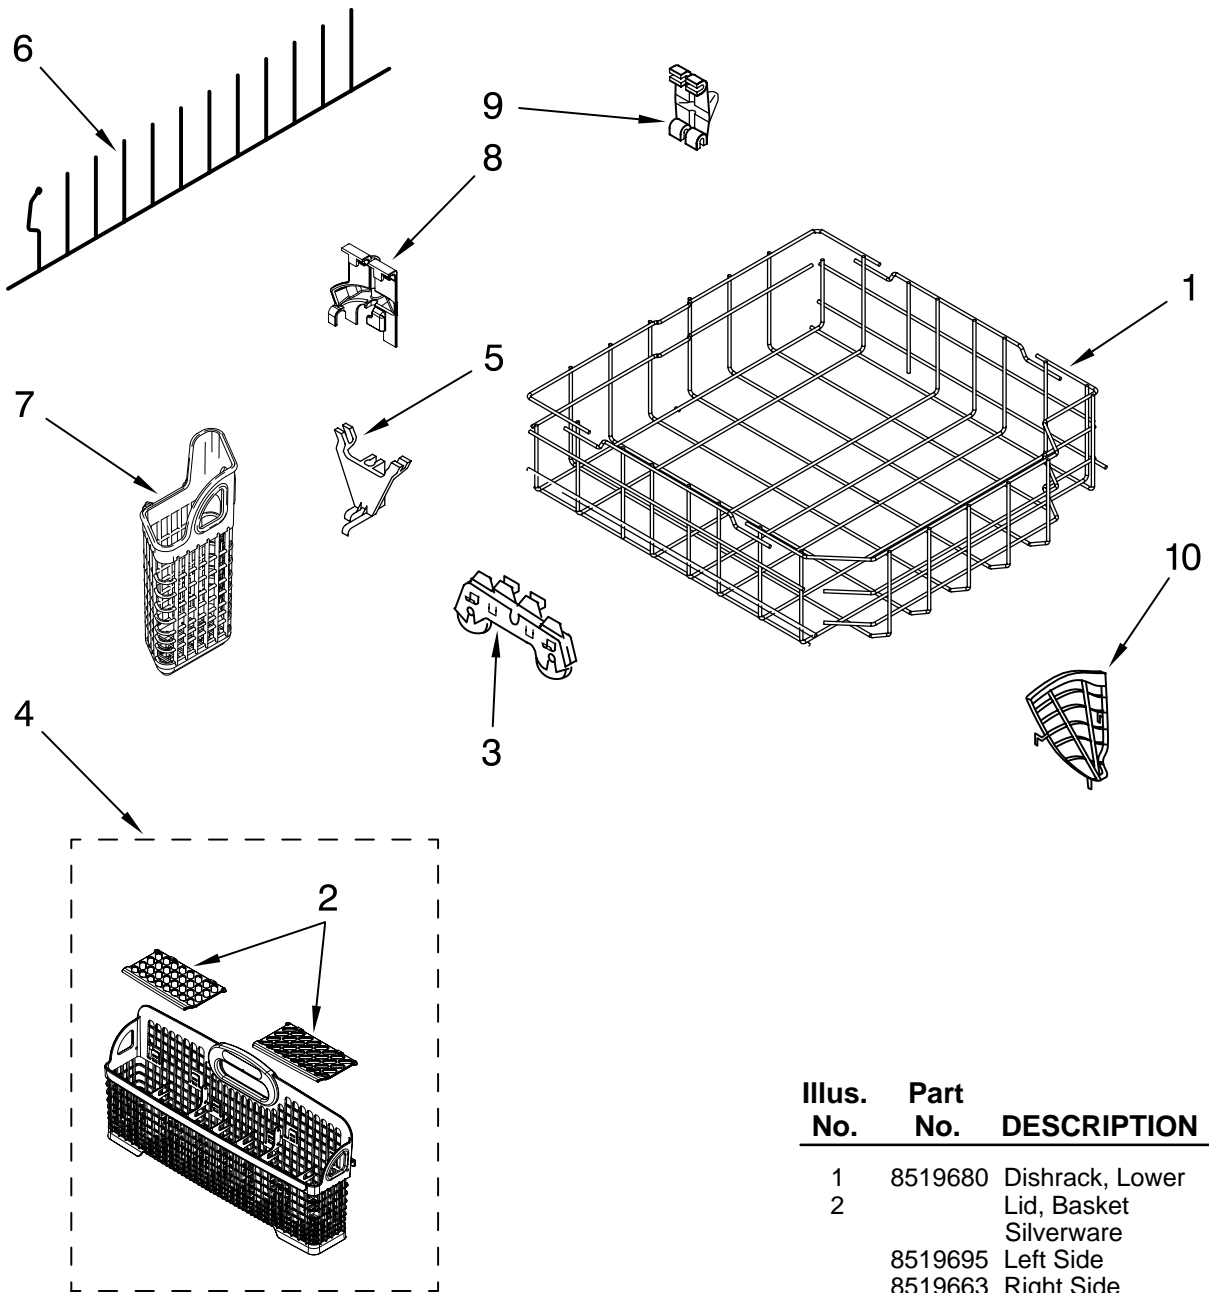

UPPER RACK AND TRACK PARTS

For Models: KUDT03STBL1, KUDT03STWH1, KUDT03STSS1

(Black)

(White)

(Stainless)

Illus. No.	Part No.	DESCRIPTION
1	W10078137	Dishrack, Upper
2	W10082839	Housing, Adjuster
3		Actuator, Adjuster
	W10077838	Right Hand
	W10077839	Left Hand
4	8268653	Adjuster Assembly
5	8270138	Wheel
6	8268703	Axel, Adjuster
7	8281156	Screw
8	9744566	Tine Row
9	W10082853	Clip, Pivot
10	8539102	Positioner, Dual
11	W10082840	Cover, Adjuster
12	9741232	Retainer
13	W10082834	Positioner, Arm
14	W10077844	Clip, No-Flip
15		Track, Assembly
	W10078218	Right Hand
	W10078217	Left Hand (Also Order Item 18)
16	W10077876	Mount, Track (Also Order Item 18)
17		Stop, Track
	8573954	Right
	8573953	Left
18	9743002	Gasket, Bracket Mounting
19	3400072	Screw (8)
20	8539110	Handle, Dishrack
21	W10077957	Cupshelf Assembly
22	8562026	Clip, Cupshelf
23	W10077843	Indicator, Cupshelf

FOR ORDERING INFORMATION REFER TO PARTS PRICE LIST

UPPER WASH AND RINSE PARTS

For Models: KUDT03STBL1, KUDT03STWH1, KUDT03STSS1

(Black)

(White)

(Stainless)

Illus. No.	Part No.	DESCRIPTION
1	W10077859	Feed Tube Assembly (Also Includes Item 3)
2	8533889	Screw
3	8557720	Sprayarm, 3rd Level
4	W10118464	Cover, Screw
5	W10082867	Mount
6	W10082949	Manifold
7	W10082832	Hanger
8	8268433	Seal, Sprayarm
9	W10082831	Probe, Manifold
10	W10082841	Sprayarm
11	W10077600	Manifold, Srayzone
12	W10077903	Valve Assembly, Manifold

FOR ORDERING INFORMATION REFER TO PARTS PRICE LIST

LOWER RACK PARTS

For Models: KUDT03STBL1, KUDT03STWH1, KUDT03STSS1
 (Black) (White) (Stainless)

Illus. No.	Part No.	DESCRIPTION
1	8519680	Dishrack, Lower
2		Lid, Basket Silverware
	8519695	Left Side
	8519663	Right Side
3	W10082868	Wheel & Transport Assembly
4	8562044	Basket, Silverware
5	W10078227	Pivot, Tine Row
6	8519682	Tine Row
7	8519702	Basket, Utensil
8	W10078215	Retainer, Tine Row (Combo)
9	8531314	Retainer, Tine Row
10	8562069	Holder, Knife