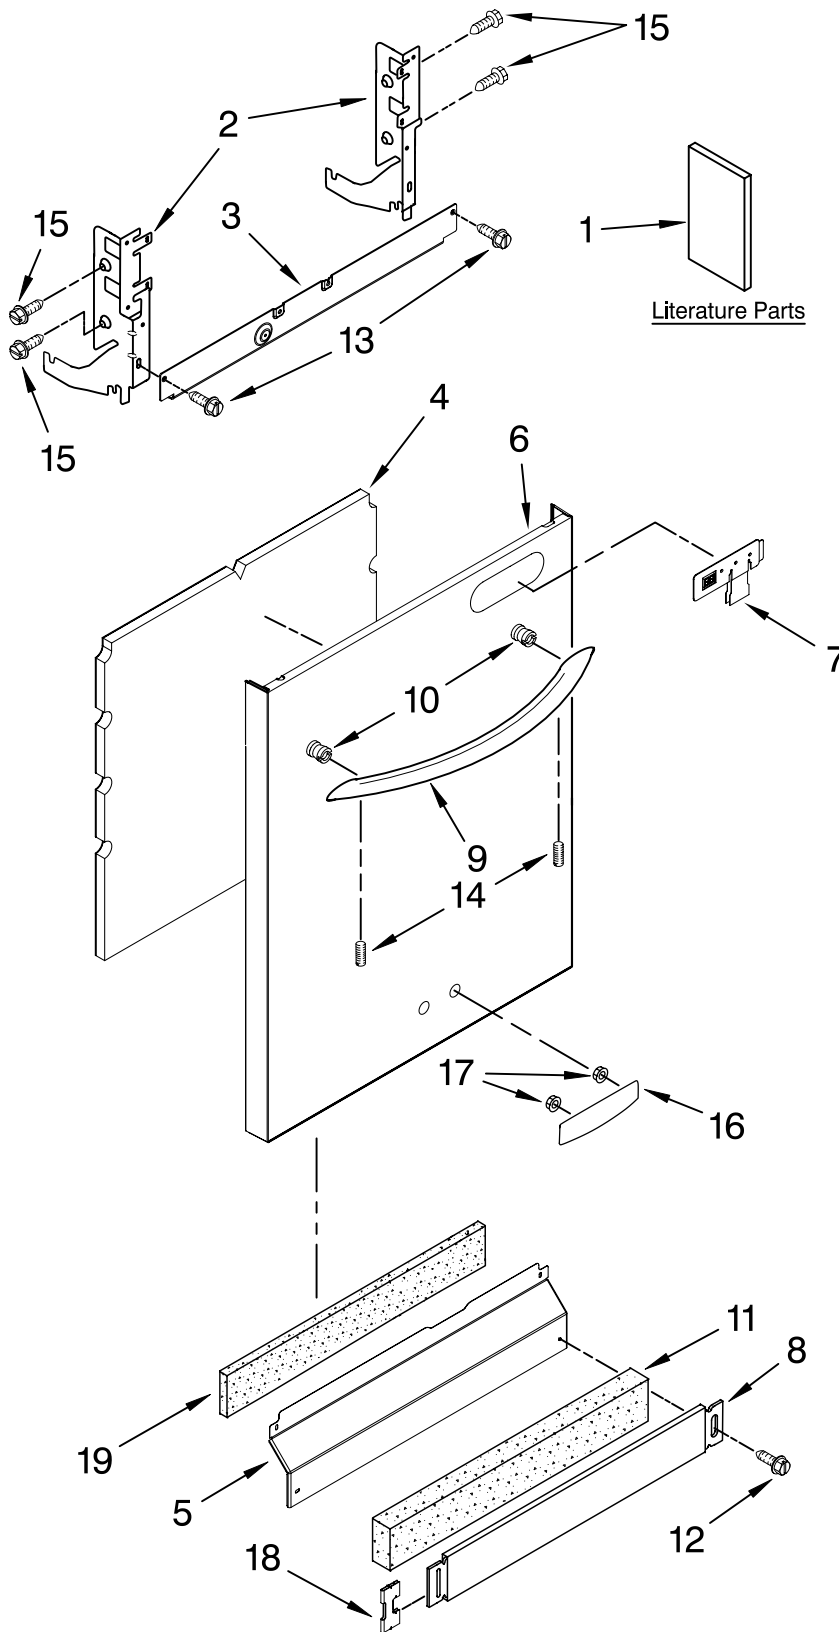

KitchenAid® DOOR AND PANEL PARTS

For Models: KUDT03STBL1, KUDT03STWH1, KUDT03STSS1

(Black)

(White)

(Stainless)

UNDERCOUNTER
DISHWASHER

Illus. No.	Part No.	DESCRIPTION
1		Literature Parts
	W10078153	Instructions, Installation
	W10111124	Energy Guide
	W10084169	D/W User Instructions, Spanish
	W10084091	D/W User Instructions, English/French
	W10082651	Tech Sheet
2		Arm, Hinge
	8534854	Left
	8534853	Right
3	8564886	Stiffener, Door
4	8542577	Insulation, Door
5		Access Panel (Includes Item 19)
	8558260	Black
	8558261	White
6		Panel, Full Front (Includes Items 4, 10, 16 & 17)
	W10078003	Black
	W10078004	White
	W10137622	Stainless
7		Overlay
	W10077798	Black
	W10077799	White
	W10077801	Stainless
8		Toe Panel (Includes Items 11 & 18)
	8558252	Black
	8558253	White
9		Handle
	W10083936	Black
	W10083937	White
	W10083935	Stainless
10	8564951	Stud, Mounting
11	W10073550	Insulation, Toe Panel
12		Screw
	302868	Black
	3400836	White
13	304392	Screw
14	8534008	Screw
15	3400071	Screw
16		Nameplate
	W10021860	Black
	W10021870	White
	W10021850	Stainless
17	2004333	Nut
18	8269016	Clip, Grounding
19	W10073540	Insulation, Access Panel

FOR ORDERING INFORMATION REFER TO PARTS PRICE LIST

CONTROL PANEL PARTS

For Models: KUDT03STBL1, KUDT03STWH1, KUDT03STSS1
 (Black) (White) (Stainless)

Illus. No.	Part No.	DESCRIPTION
1		Console Assembly (Includes Insert)
	W10084166	Black
	W10084167	White
	W10084168	Stainless
2	8531877	Cable, Ribbon
3	8546546	Clip, BI-Metal
4	W10134019	Switch, Door
5	8531873	Board, Interconnect
6	661663	BI-Metal
7	W10077360	Latch Assembly
8	3369051	Screw
9	W10084141	Control, Electronic