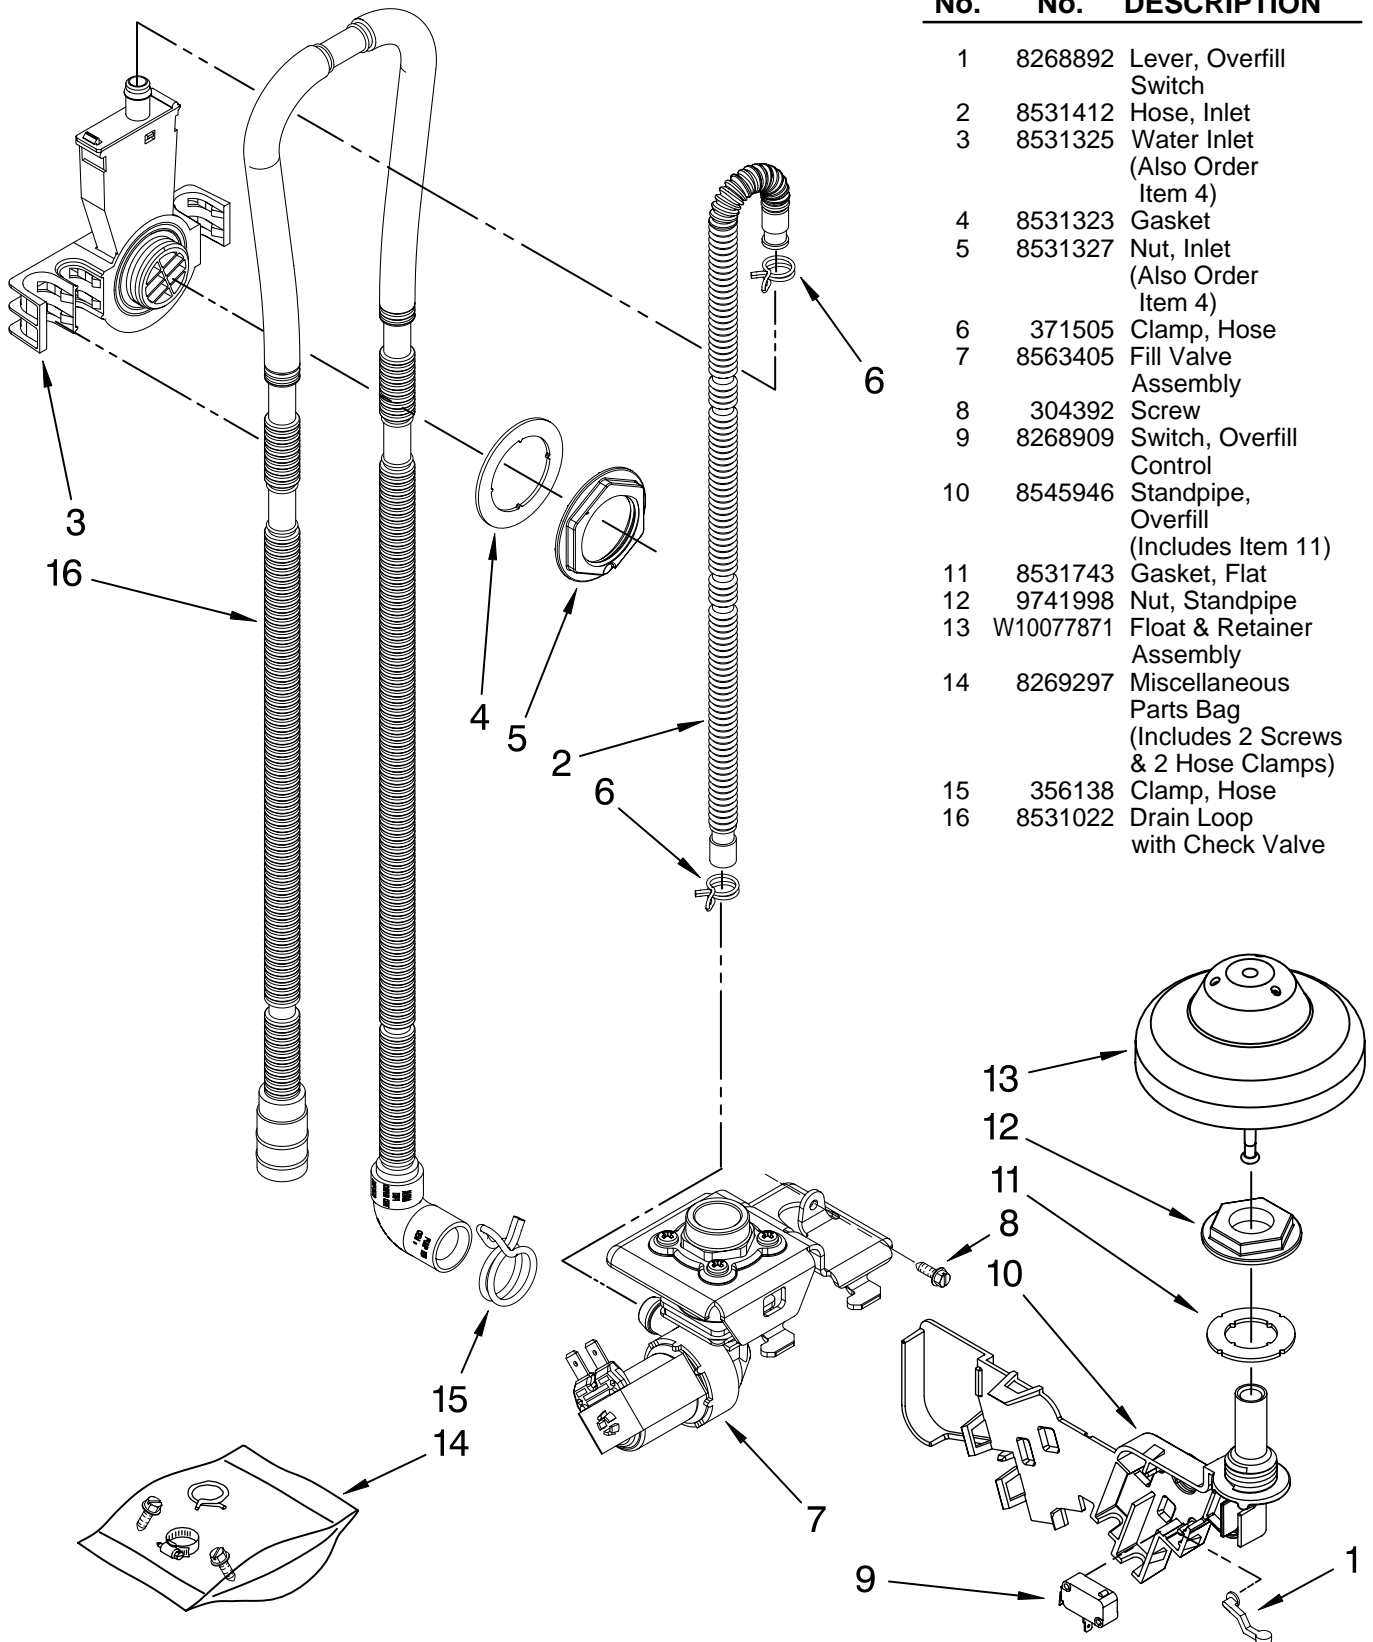

FOR ORDERING INFORMATION REFER TO PARTS PRICE LIST

HEATER PARTS

For Models: KUDT03STBL0, KUDT03STWH0, KUDT03STSS0
(Black) (White) (Stainless)

Illus. No.	Part No.	DESCRIPTION
1	8537057	Heater Element Assembly (Also Includes Item 2)
2	717273	Washer, Heater Element
3	8268548	Nut, Heater Element
4	3400931	Retainer, Spring Grip

Illus. No.	Part No.	DESCRIPTION
------------	----------	-------------

- | | | |
|----|-----------|---|
| 1 | 8268892 | Lever, Overfill Switch |
| 2 | 8531412 | Hose, Inlet |
| 3 | 8531325 | Water Inlet (Also Order Item 4) |
| 4 | 8531323 | Gasket |
| 5 | 8531327 | Nut, Inlet (Also Order Item 4) |
| 6 | 371505 | Clamp, Hose |
| 7 | 8563405 | Fill Valve Assembly |
| 8 | 304392 | Screw |
| 9 | 8268909 | Switch, Overfill Control |
| 10 | 8545946 | Standpipe, Overfill (Includes Item 11) |
| 11 | 8531743 | Gasket, Flat |
| 12 | 9741998 | Nut, Standpipe |
| 13 | W10077871 | Float & Retainer Assembly |
| 14 | 8269297 | Miscellaneous Parts Bag (Includes 2 Screws & 2 Hose Clamps) |
| 15 | 356138 | Clamp, Hose |
| 16 | 8531022 | Drain Loop with Check Valve |