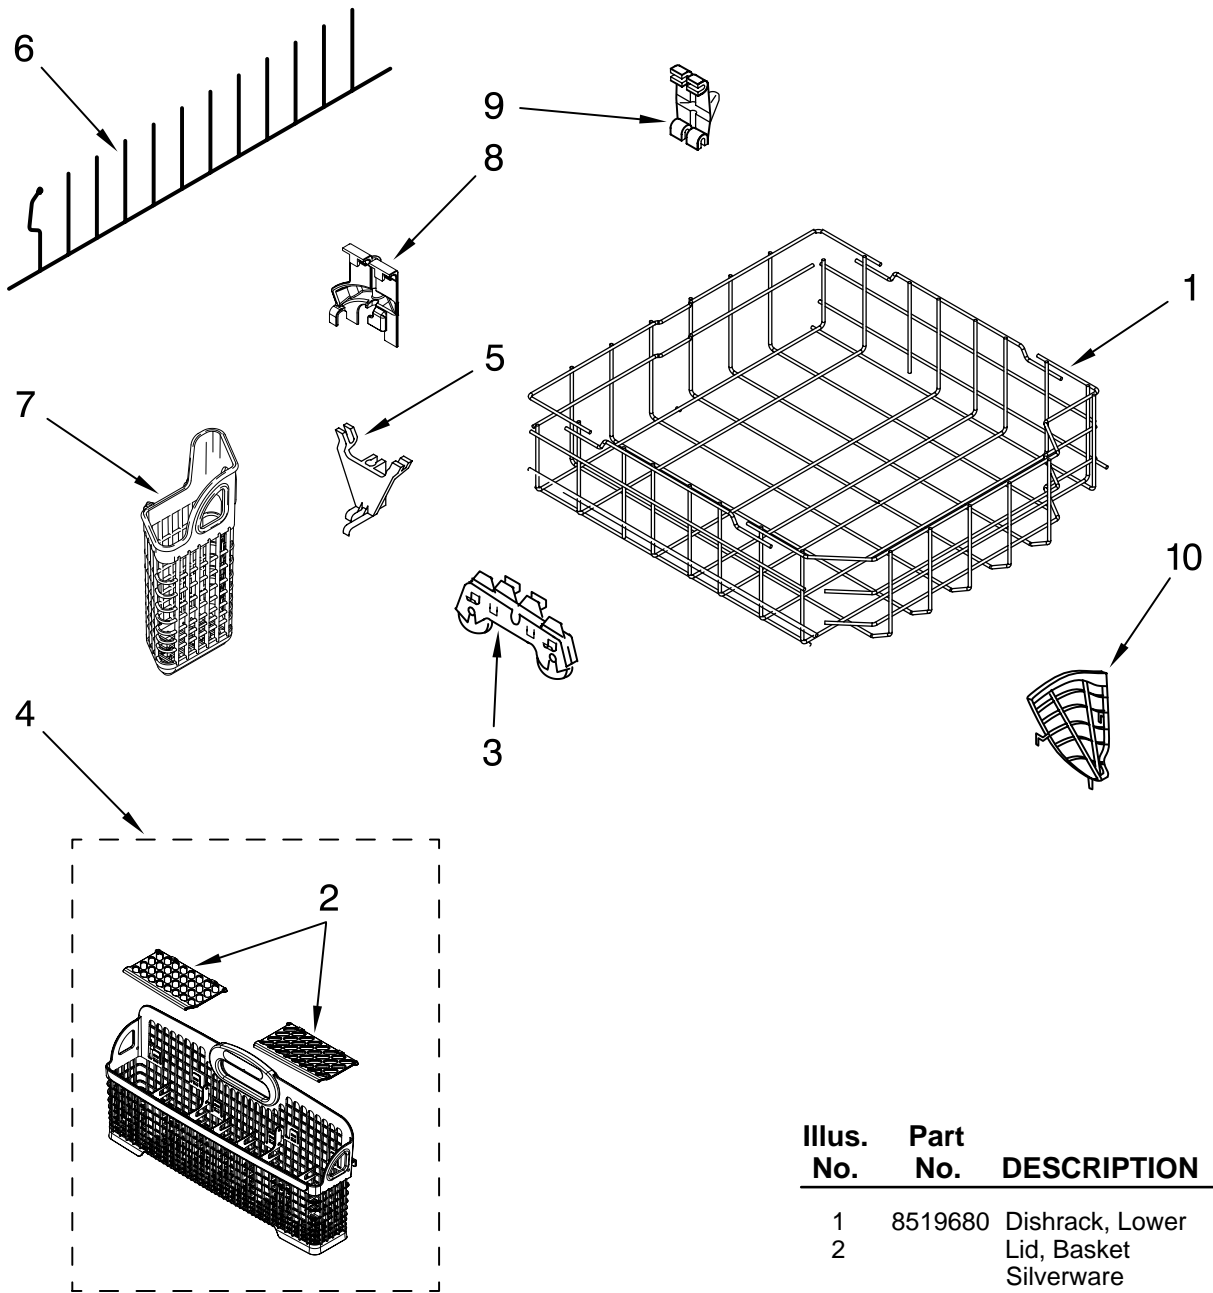

FOR ORDERING INFORMATION REFER TO PARTS PRICE LIST

UPPER WASH AND RINSE PARTS

For Models: KUDT03STBL0, KUDT03STWH0, KUDT03STSS0

(Black)

(White)

(Stainless)

Illus. No.	Part No.	DESCRIPTION
1	W10077859	Feed Tube Assembly (Also Includes Item 3)
2	8533889	Screw
3	8557720	Sprayarm, 3rd Level
4	3400920	Cover, Screw
5	8268354	Mount
6	8268356	Manifold
7	8268349	Hanger
8	8268433	Seal, Sprayarm
9	8268350	Probe, Manifold
10	8535086	Sprayarm
11	W10077600	Manifold, Sprayzone
12	W10077903	Valve Assembly, Manifold

FOR ORDERING INFORMATION REFER TO PARTS PRICE LIST

LOWER RACK PARTS

For Models: KUDT03STBL0, KUDT03STWH0, KUDT03STSS0
 (Black) (White) (Stainless)

Illus. No.	Part No.	DESCRIPTION
1	8519680	Dishrack, Lower
2		Lid, Basket Silverware
	8519695	Left Side
	8519663	Right Side
3	8268713	Wheel & Transport Assembly
4	8562044	Basket, Silverware
5	8268744	Pivot, Tine Row
6	8519682	Tine Row
7	8519702	Basket, Utensil
8	W10107150	Retainer, Tine Row (Combo)
9	8268745	Retainer, Tine Row
10	8562069	Holder, Knife