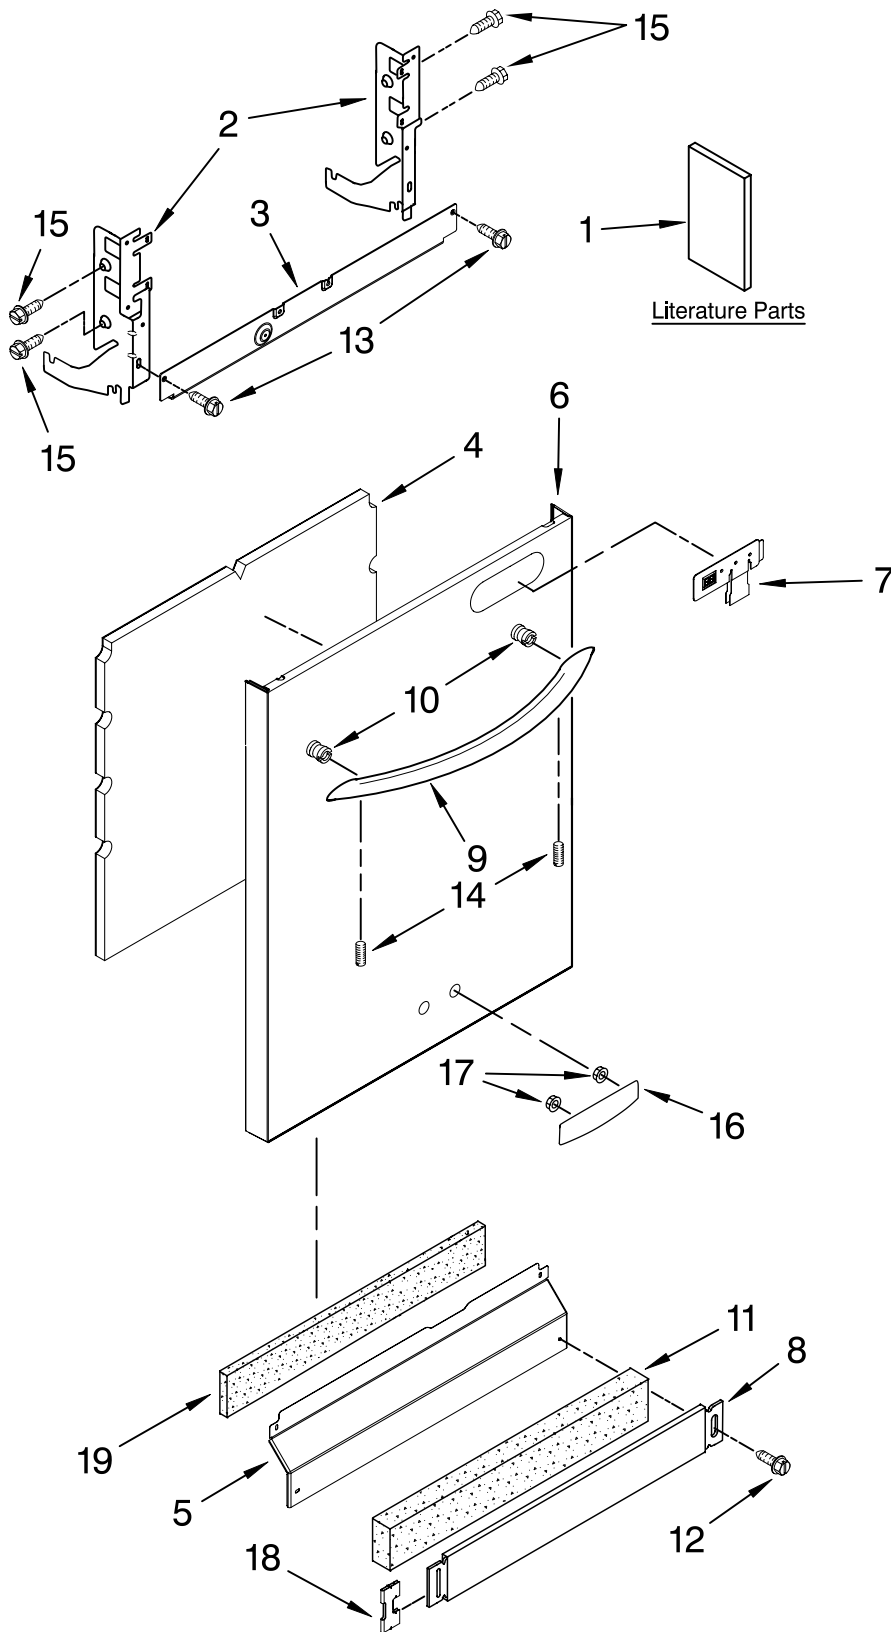

KitchenAid® DOOR AND PANEL PARTS

For Models: KUDT03STBL0, KUDT03STWH0, KUDT03STSS0

(Black)

(White)

(Stainless)

UNDERCOUNTER
DISHWASHER

Illus. No.	Part No.	DESCRIPTION
1		Literature Parts
	W10078153	Instructions, Installation
	W10111124	Energy Guide
	8574093	Guide, Use & Care
	W10078203	Guide, Consumer Reference
	W10082651	Tech Sheet
2		Arm, Hinge
	8534854	Left
	8534853	Right
3	8564886	Stiffener, Door
4	8542577	Insulation, Door
5		Access Panel (Includes Item 19)
	8558260	Black
	8558261	White
6		Panel, Full Front (Includes Items 4, 10, 16 & 17)
	W10078003	Black
	W10078004	White
	W10078006	Stainless
7		Overlay
	W10077798	Black
	W10077799	White
	W10077801	Stainless
8		Toe Panel (Includes Items 11 & 18)
	8558252	Black
	8558253	White
9		Handle
	W10083936	Black
	W10083937	White
	W10083935	Stainless
10	8564951	Stud, Mounting
11	W10073550	Insulation, Toe Panel
12	302868	Screw
13	304392	Screw
14	8534008	Screw
15	3400071	Screw
16		Nameplate
	W10021860	Black
	W10021870	White
	W10021850	Stainless
17	2004333	Nut
18	8269016	Clip, Grounding
19	W10073540	Insulation, Access Panel

FOR ORDERING INFORMATION REFER TO PARTS PRICE LIST

CONTROL PANEL PARTS

For Models: KUDT03STBL0, KUDT03STWH0, KUDT03STSS0
 (Black) (White) (Stainless)

Illus. No.	Part No.	DESCRIPTION
1		Console Assembly (Includes Insert)
	W10078037	Black
	W10078038	White
	W10084127	Stainless
2	8531877	Cable, Ribbon
3	8546546	Clip, BI-Metal
4	W10134019	Switch, Door
5	8531873	Board, Interconnect
6	661663	BI-Metal
7	W10077360	Latch Assembly
8	3369051	Screw (6)
9	8575276	Control, Electronic