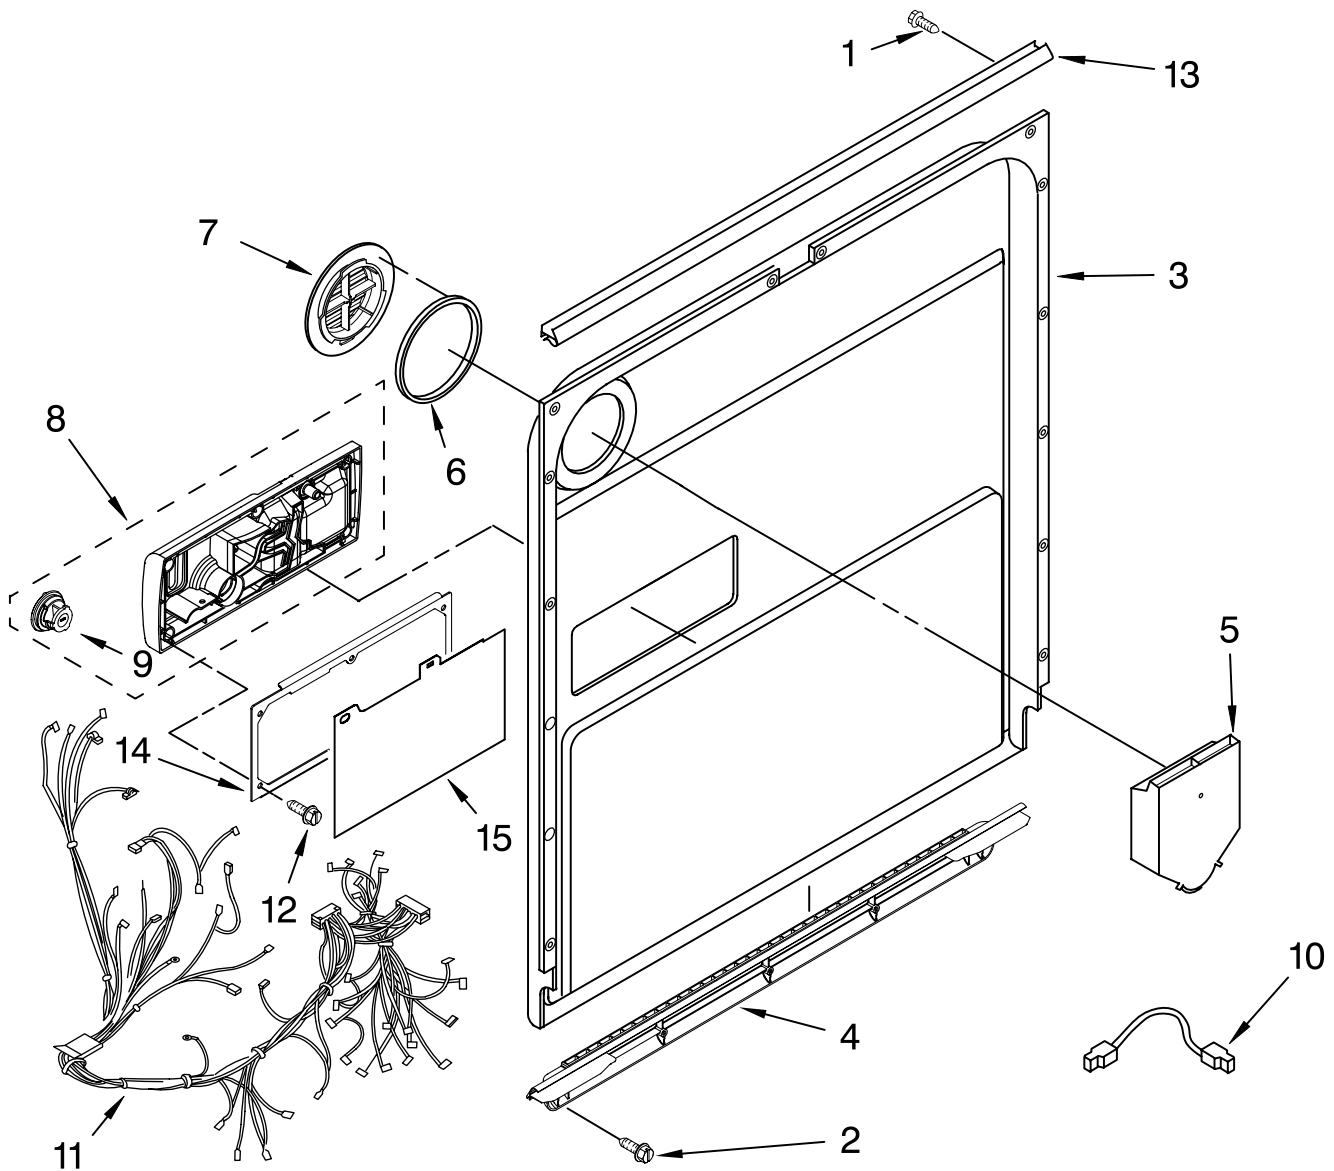

DOOR AND LATCH PARTS

For Models: KUDT03STBL0, KUDT03STWH0, KUDT03STSS0
(Black) (White) (Stainless)

Illus. No.	Part No.	DESCRIPTION	Illus. No.	Part No.	DESCRIPTION	Illus. No.	Part No.	DESCRIPTION
1	3369051	Screw, Door	6	8269259	Gasket, Vent	11	W10078202	Wiring Harness
2	8281217	Screw	7	W10077877	Deflector, Vent (Also Order Item 6)	12	8281154	Screw (6)
3	8530900	Inner Door Mastic Assembly (Also Order Item 6)	8	W10077882	Dispenser, Assembly	13	8535660	Seal, Console/door
4	W10077883	Inlet, Air	9	W10077881	Knob, Rinse Aid	14	8535637	Bracket, Dispenser
5	8572611	Vent Assembly (Also Order Item 6)	10	8545608	Harness, Vent Motor	15	8531865	Shield, Dispenser

FOR ORDERING INFORMATION REFER TO PARTS PRICE LIST