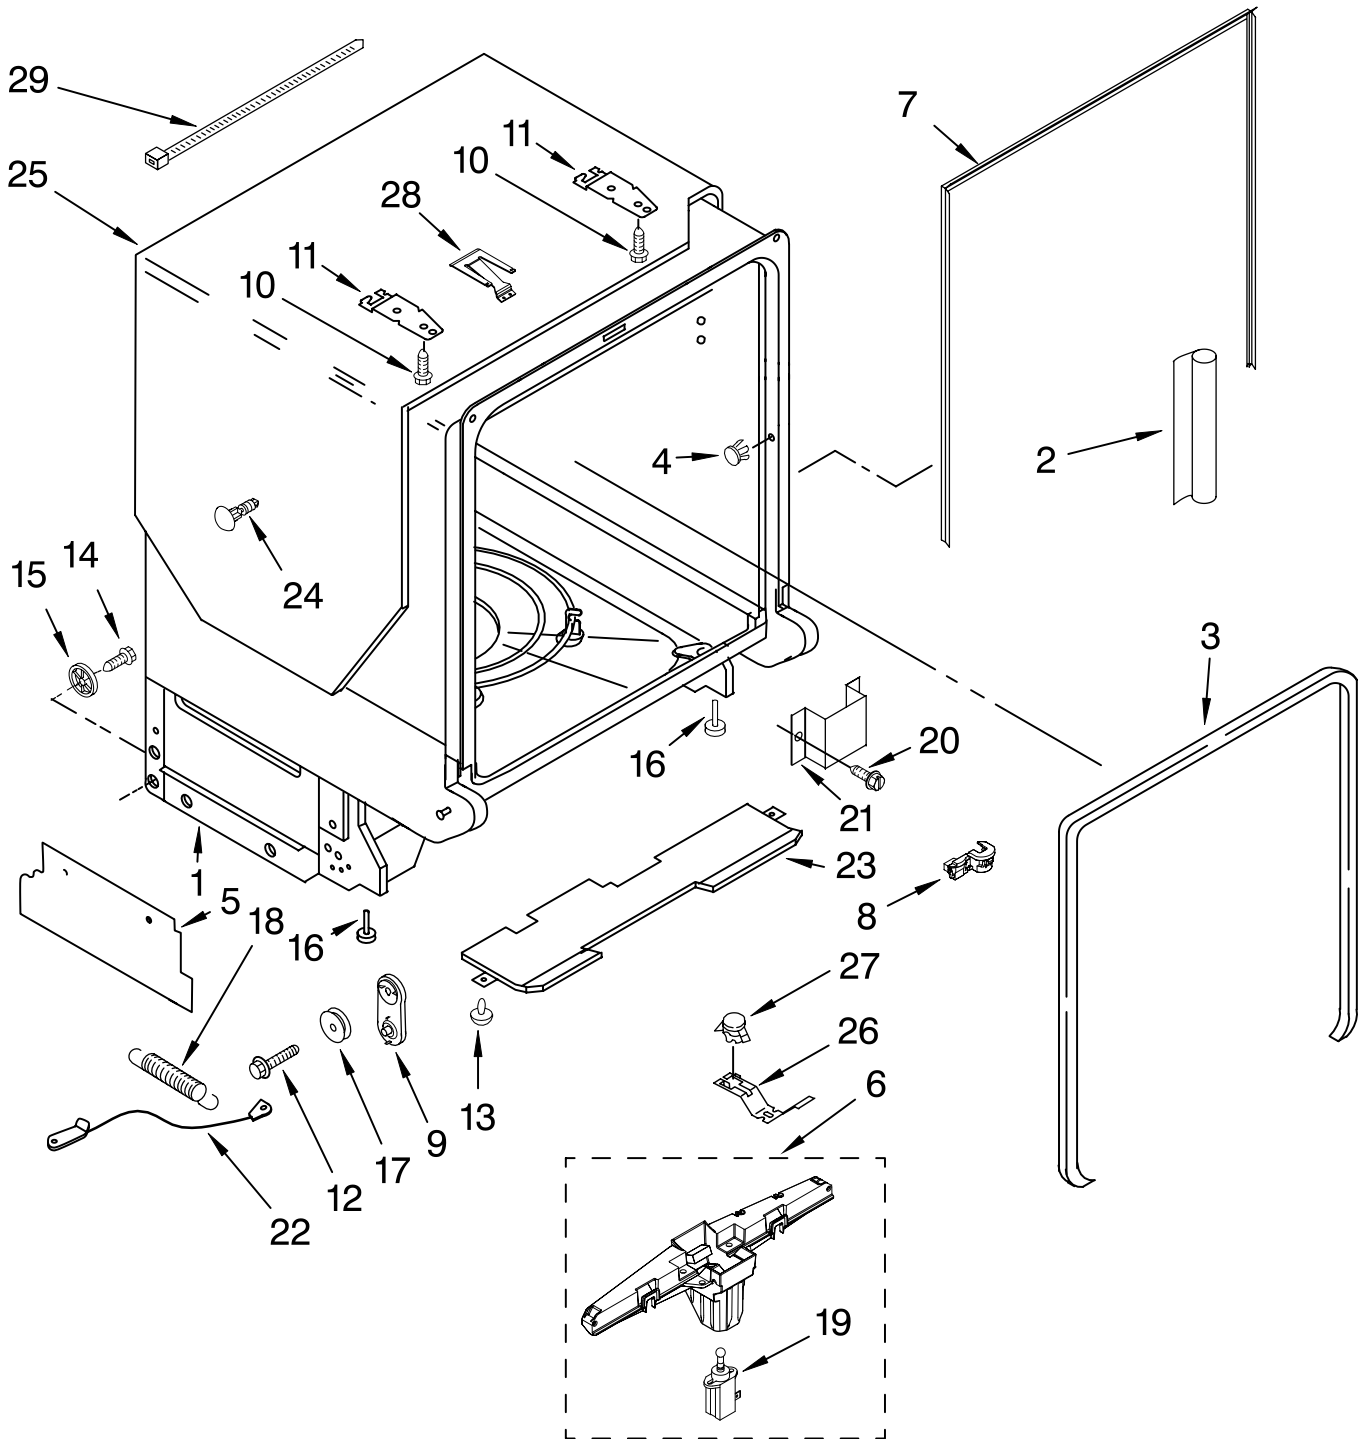

TUB AND FRAME PARTS

For Models: KUDT03STBL0, KUDT03STWH0, KUDT03STSS0
(Black)   (White)   (Stainless)

FOR ORDERING INFORMATION REFER TO PARTS PRICE LIST

TUB AND FRAME PARTS

For Models: KUDT03STBL0, KUDT03STWH0, KUDT03STSS0
(Black) (White) (Stainless)

Illus. No.	Part No.	DESCRIPTION
1	W10053130	Tub Assembly
2	8574123	Barrier, Moisture Undercounter
3	W10112096	Door Seal
4	8270119	Plug Tub (2)
5	8537001	Shield, Side
6	8572661	Actuator, Assembly
7	8269110	Seal, Cabinet
8	8573061	Strain Relief
9	8270021	Mount, Door Balance
10	3367670	Screw
11	8269145	Bracket, Undercounter
12	3400074	Screw (2)
13	3400924	Retainer, Push-in
14	3370389	Screw (2)
15	8268977	Wheel Leg
16	8524584	Leveler, Leg
17	8524474	Wheel, door Balance
18	8270020	Spring, Door Balance
19	8559844	Motor, Wax
20	3400892	Screw
21	8268991	Cover, Terminal Box
22	8535568	Link, Door Balance
23	8268587	Insulator, Sound
24	304666	Retainer, Push (2)
25	8573239	Shield, Sound Tub
26	9742648	Bracket, Thermostat
27	661566	Thermostat
28	W10077370	Strike, Latch
29	8539404	Strap

FOR ORDERING INFORMATION REFER TO PARTS PRICE LIST