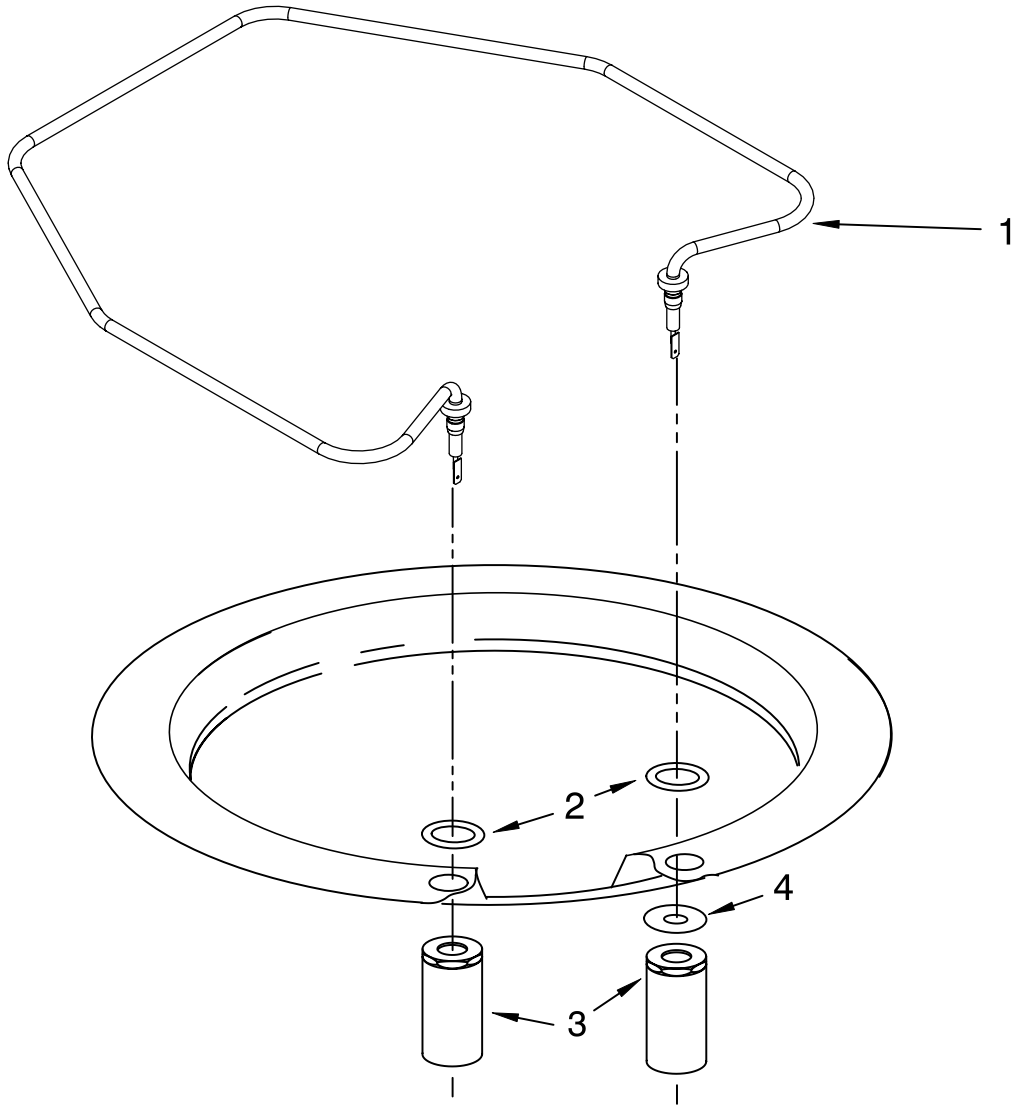

FOR ORDERING INFORMATION REFER TO PARTS PRICE LIST

LOWER WASHARM AND STRAINER PARTS

For Models: KUDT03STBL0, KUDT03STWH0, KUDT03STSS0

(Black)

(White)

(Stainless)

Illus. No.	Part No.	DESCRIPTION
1	W10077965	Wash Arm Assembly
2	W10077899	Cap, Internal Rear Feed (Also Order Item 3)
3	8268340	Seal, Sprayarm
4	W10077898	Hub, Lower Sprayarm (Also Order Item 3)

FOR ORDERING INFORMATION REFER TO PARTS PRICE LIST

HEATER PARTS

For Models: KUDT03STBL0, KUDT03STWH0, KUDT03STSS0
(Black) (White) (Stainless)

Illus. No.	Part No.	DESCRIPTION
1	8537057	Heater Element Assembly (Also Includes Item 2)
2	717273	Washer, Heater Element
3	8268548	Nut, Heater Element
4	3400931	Retainer, Spring Grip