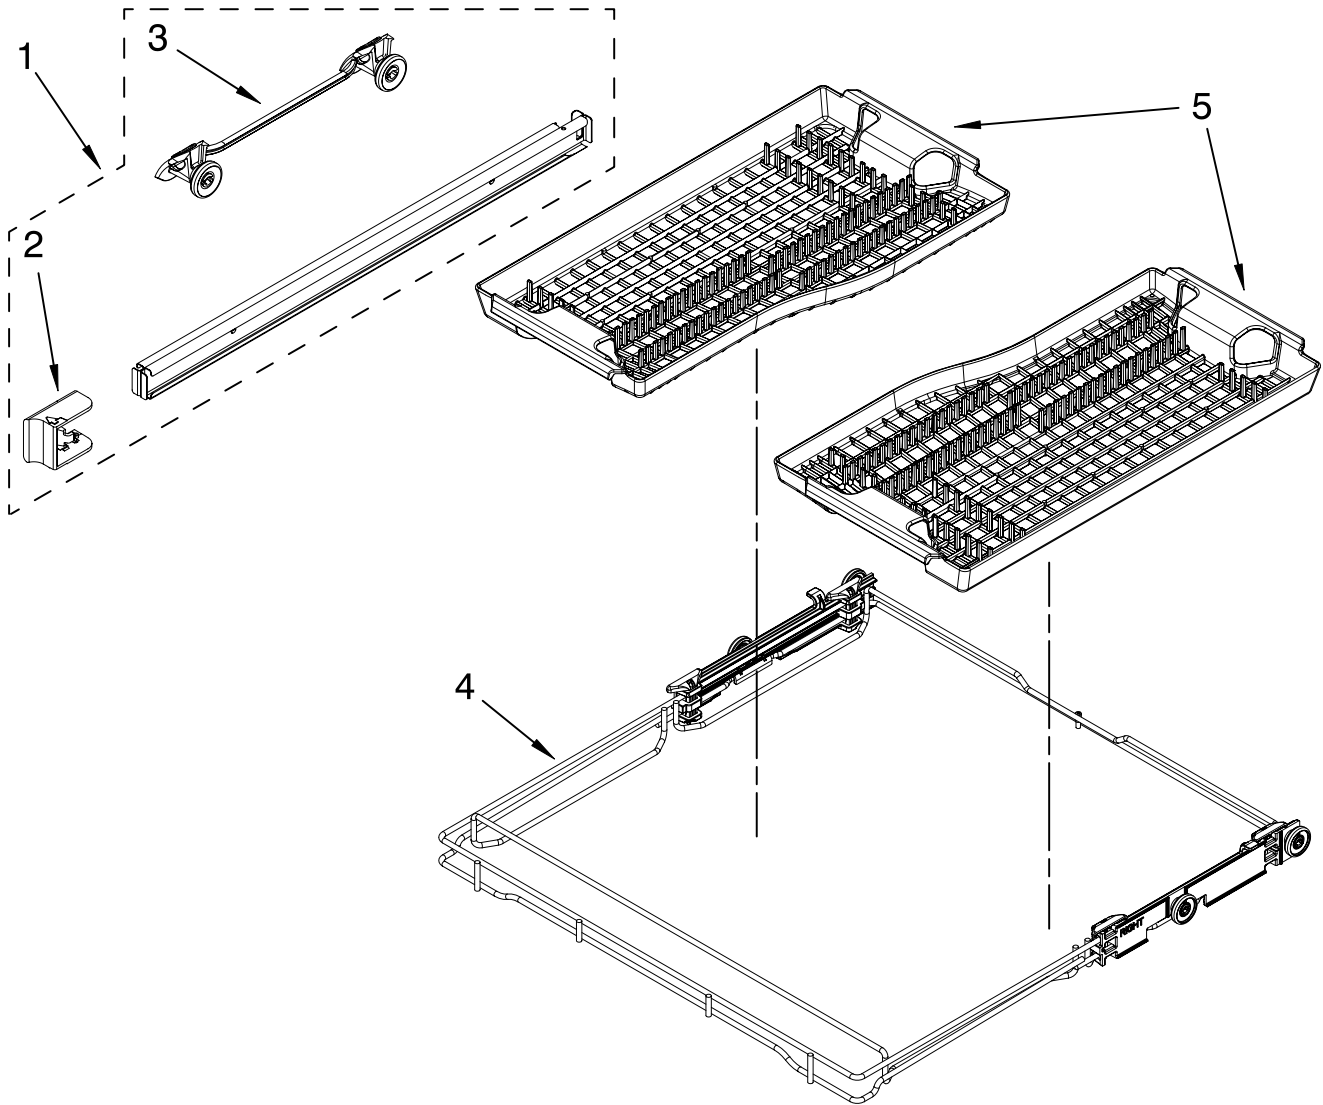

FOR ORDERING INFORMATION REFER TO PARTS PRICE LIST

LOWER RACK PARTS

For Models: KUDT03STBL0, KUDT03STWH0, KUDT03STSS0
 (Black) (White) (Stainless)

Illus. No.	Part No.	DESCRIPTION
1	8519680	Dishrack, Lower
2		Lid, Basket Silverware
	8519695	Left Side
	8519663	Right Side
3	8268713	Wheel & Transport Assembly
4	8562044	Basket, Silverware
5	8268744	Pivot, Tine Row
6	8519682	Tine Row
7	8519702	Basket, Utensil
8	W10107150	Retainer, Tine Row (Combo)
9	8268745	Retainer, Tine Row
10	8562069	Holder, Knife

FOR ORDERING INFORMATION REFER TO PARTS PRICE LIST

THIRD LEVEL RACK AND TRACK PARTS

For Models: KUDT03STBL0, KUDT03STWH0, KUDT03STSS0

(Black)

(White)

(Stainless)

Illus. No.	Part No.	DESCRIPTION
1	W10077855	Track Right
	W10077856	Track Left
2	W10077854	Stop, Track
3	8564899	Mount, Track
4	W10078012	Rack Assembly (Third Level)
5	8564901	Basket-TLR