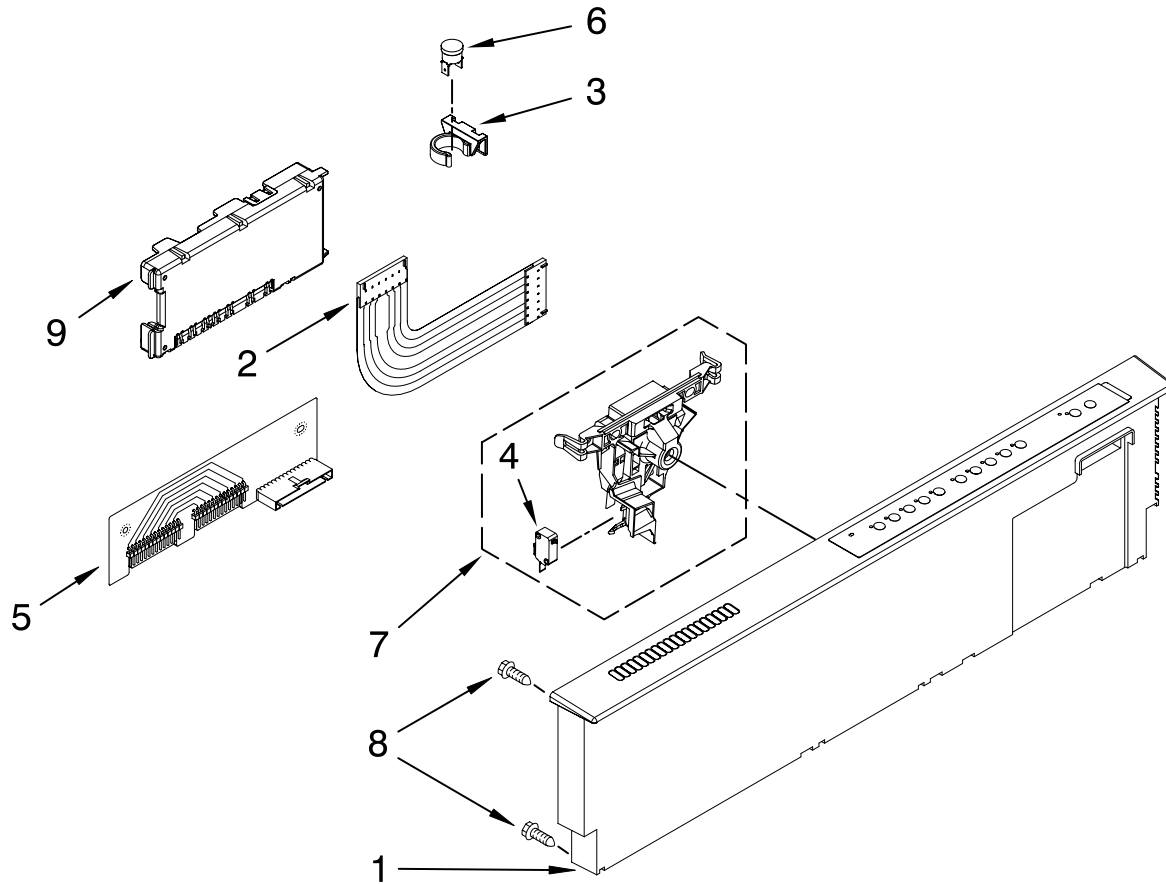

CONTROL PANEL PARTS

For Models: KUDT03STBL0, KUDT03STWH0, KUDT03STSS0
(Black) (White) (Stainless)

Illus. No.	Part No.	DESCRIPTION
1		Console Assembly (Includes Insert)
	W10078037	Black
	W10078038	White
	W10084127	Stainless
2	8531877	Cable, Ribbon
3	8546546	Clip, BI-Metal
4	W10134019	Switch, Door
5	8531873	Board, Interconnect
6	661663	BI-Metal
7	W10077360	Latch Assembly
8	3369051	Screw (6)
9	8575276	Control, Electronic

FOR ORDERING INFORMATION REFER TO PARTS PRICE LIST