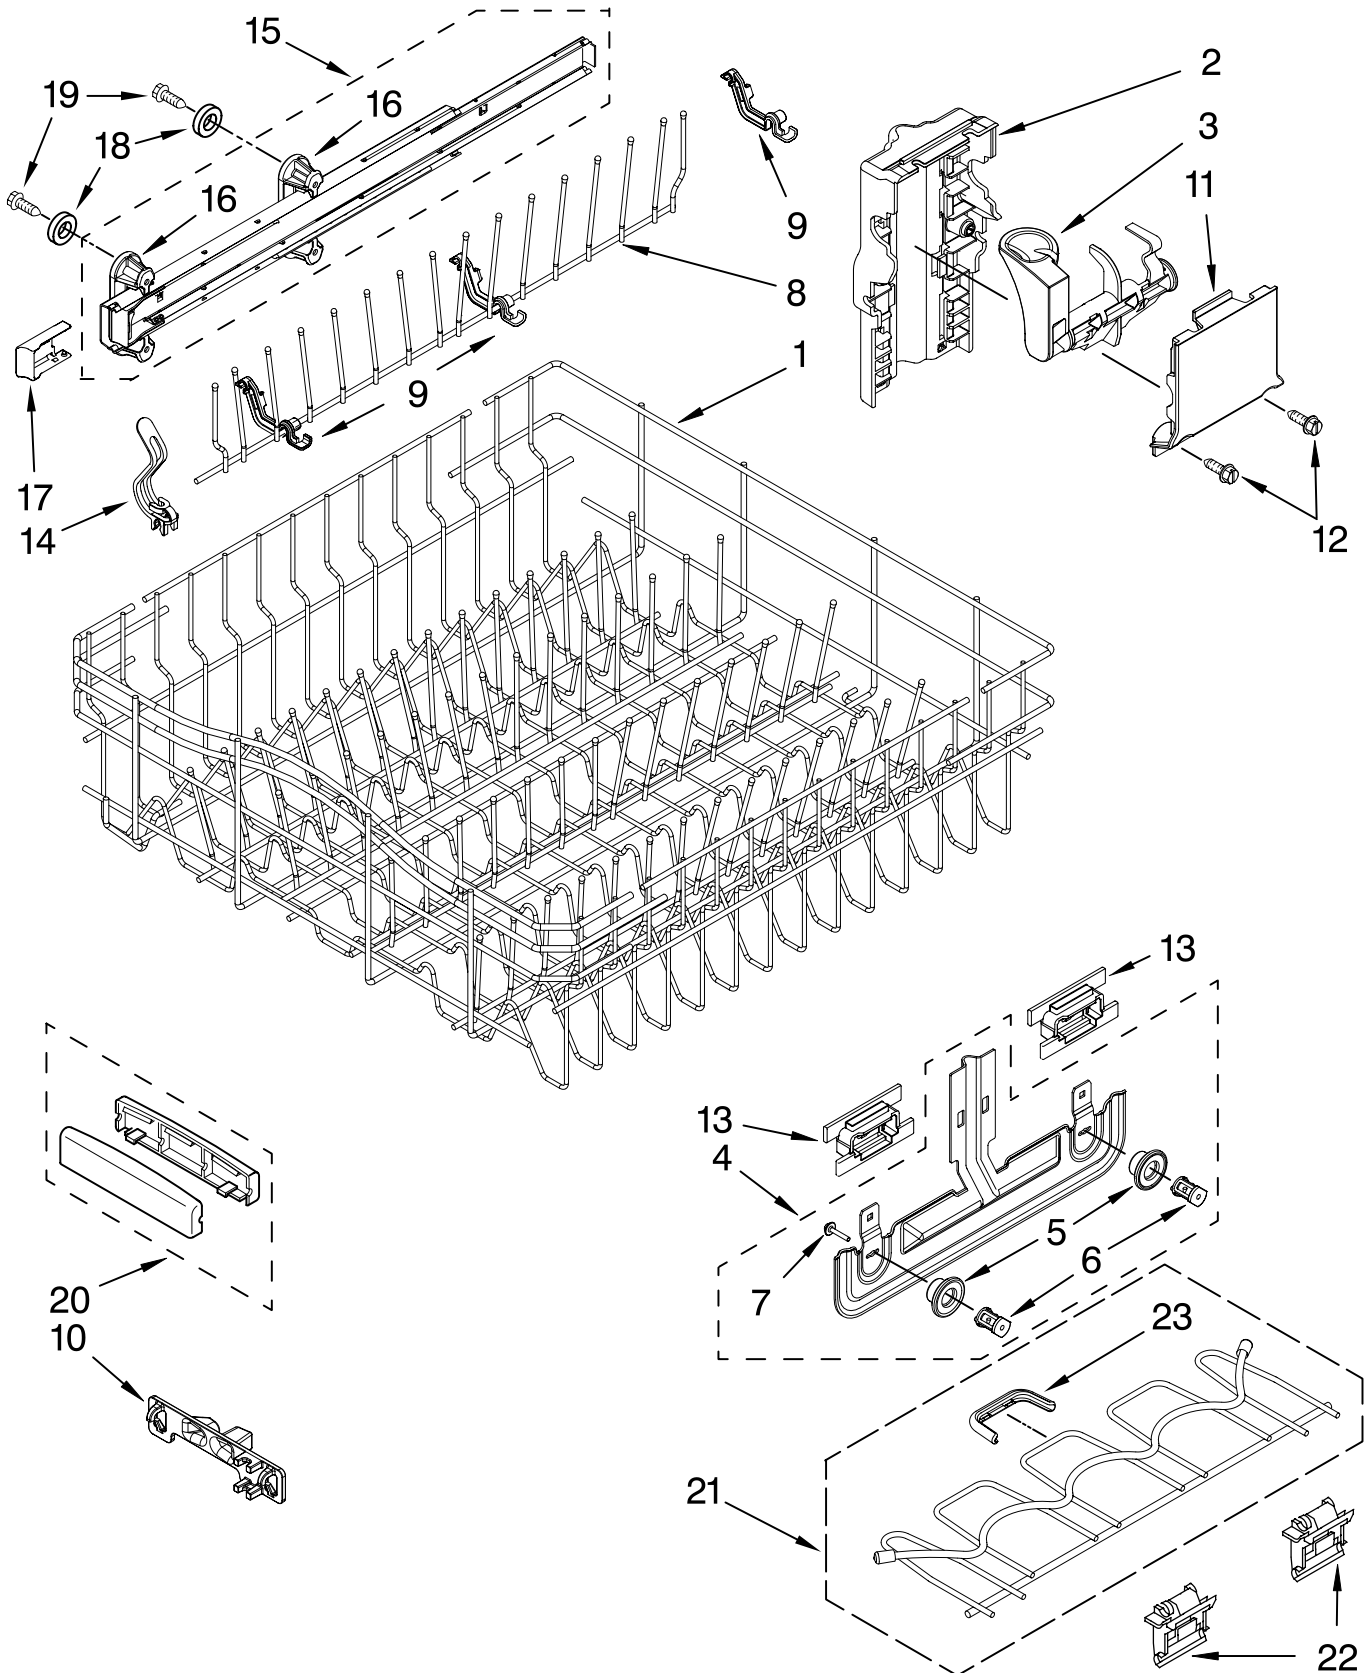

FOR ORDERING INFORMATION REFER TO PARTS PRICE LIST

UPPER RACK AND TRACK PARTS

For Models: KUDT03STBL0, KUDT03STWH0, KUDT03STSS0

(Black)

(White)

(Stainless)

FOR ORDERING INFORMATION REFER TO PARTS PRICE LIST

UPPER RACK AND TRACK PARTS

For Models: KUDT03STBLO, KUDT03STWH0, KUDT03STSS0

(Black)

(White)

(Stainless)

Illus. No.	Part No.	DESCRIPTION
1	W10078137	Dishrack, Upper
2	8531344	Housing, Adjuster
3		Actuator, Adjuster
	W10077838	Right Hand
	W10077839	Left Hand
4	8268653	Adjuster Assembly
5	8270138	Wheel
6	8268703	Axel, Adjuster
7	8281156	Screw
8	9744566	Tine Row
9	8539190	Clip, Pivot
10	8539102	Positioner, Dual
11	8531346	Cover, Adjuster
12	9741232	Retainer
13	8268738	Positioner, Arm
14	W10077844	Clip, No-Flip
15		Track, Assembly
	W10078218	Right Hand
	W10078217	Left Hand
		(Also Order Item 18)
16	W10077876	Mount, Track
		(Also Order Item 18)
17		Stop, Track
	8573954	Right
	8573953	Left
18	9743002	Gasket, Bracket
		Mounting
19	3400072	Screw (8)
20	8539110	Handle, Dishrack
21	W10077957	Cupshelf Assembly
22	8562026	Clip, Cupshelf
23	W10077843	Indicator, Cupshelf