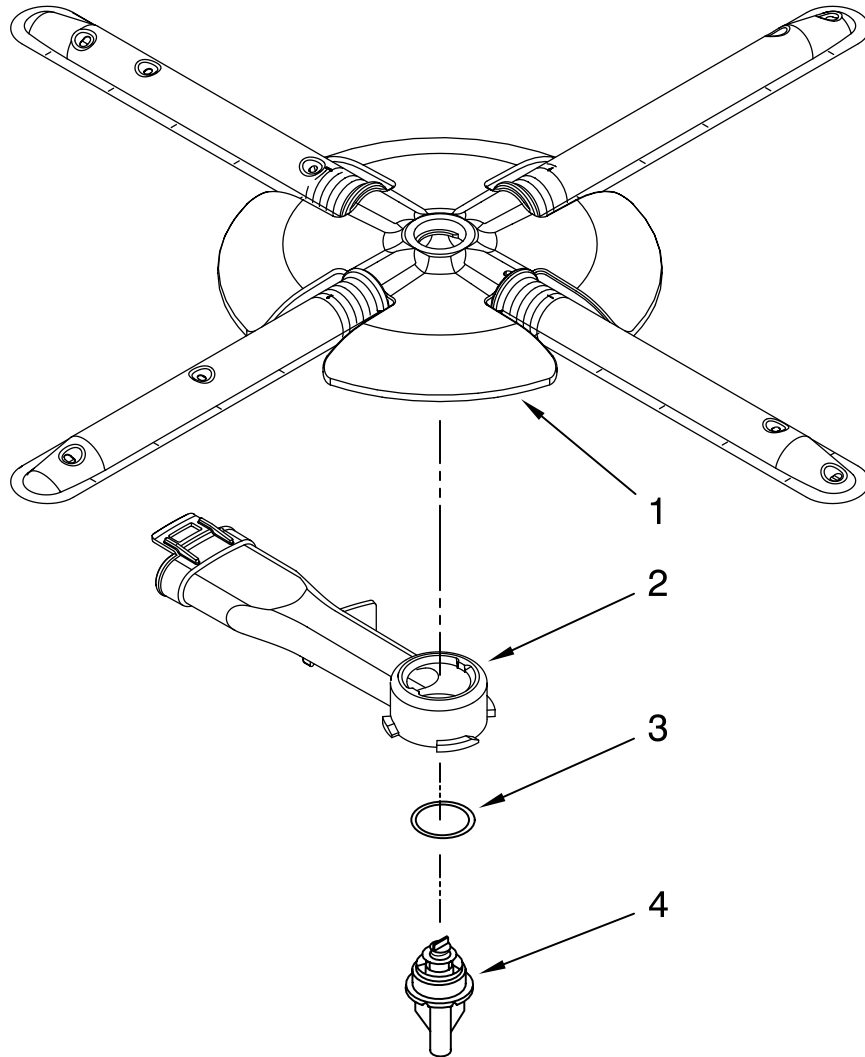

FOR ORDERING INFORMATION REFER TO PARTS PRICE LIST

LOWER WASHARM AND STRAINER PARTS

For Models: KUDT03STBL0, KUDT03STWH0, KUDT03STSS0

(Black)

(White)

(Stainless)

Illus. No.	Part No.	DESCRIPTION
1	W10077965	Wash Arm Assembly
2	W10077899	Cap, Internal Rear Feed (Also Order Item 3)
3	8268340	Seal, Sprayarm
4	W10077898	Hub, Lower Sprayarm (Also Order Item 3)

FOR ORDERING INFORMATION REFER TO PARTS PRICE LIST

HEATER PARTS

For Models: KUDT03STBL0, KUDT03STWH0, KUDT03STSS0
(Black) (White) (Stainless)

Illus. No.	Part No.	DESCRIPTION
1	8537057	Heater Element Assembly (Also Includes Item 2)
2	717273	Washer, Heater Element
3	8268548	Nut, Heater Element
4	3400931	Retainer, Spring Grip