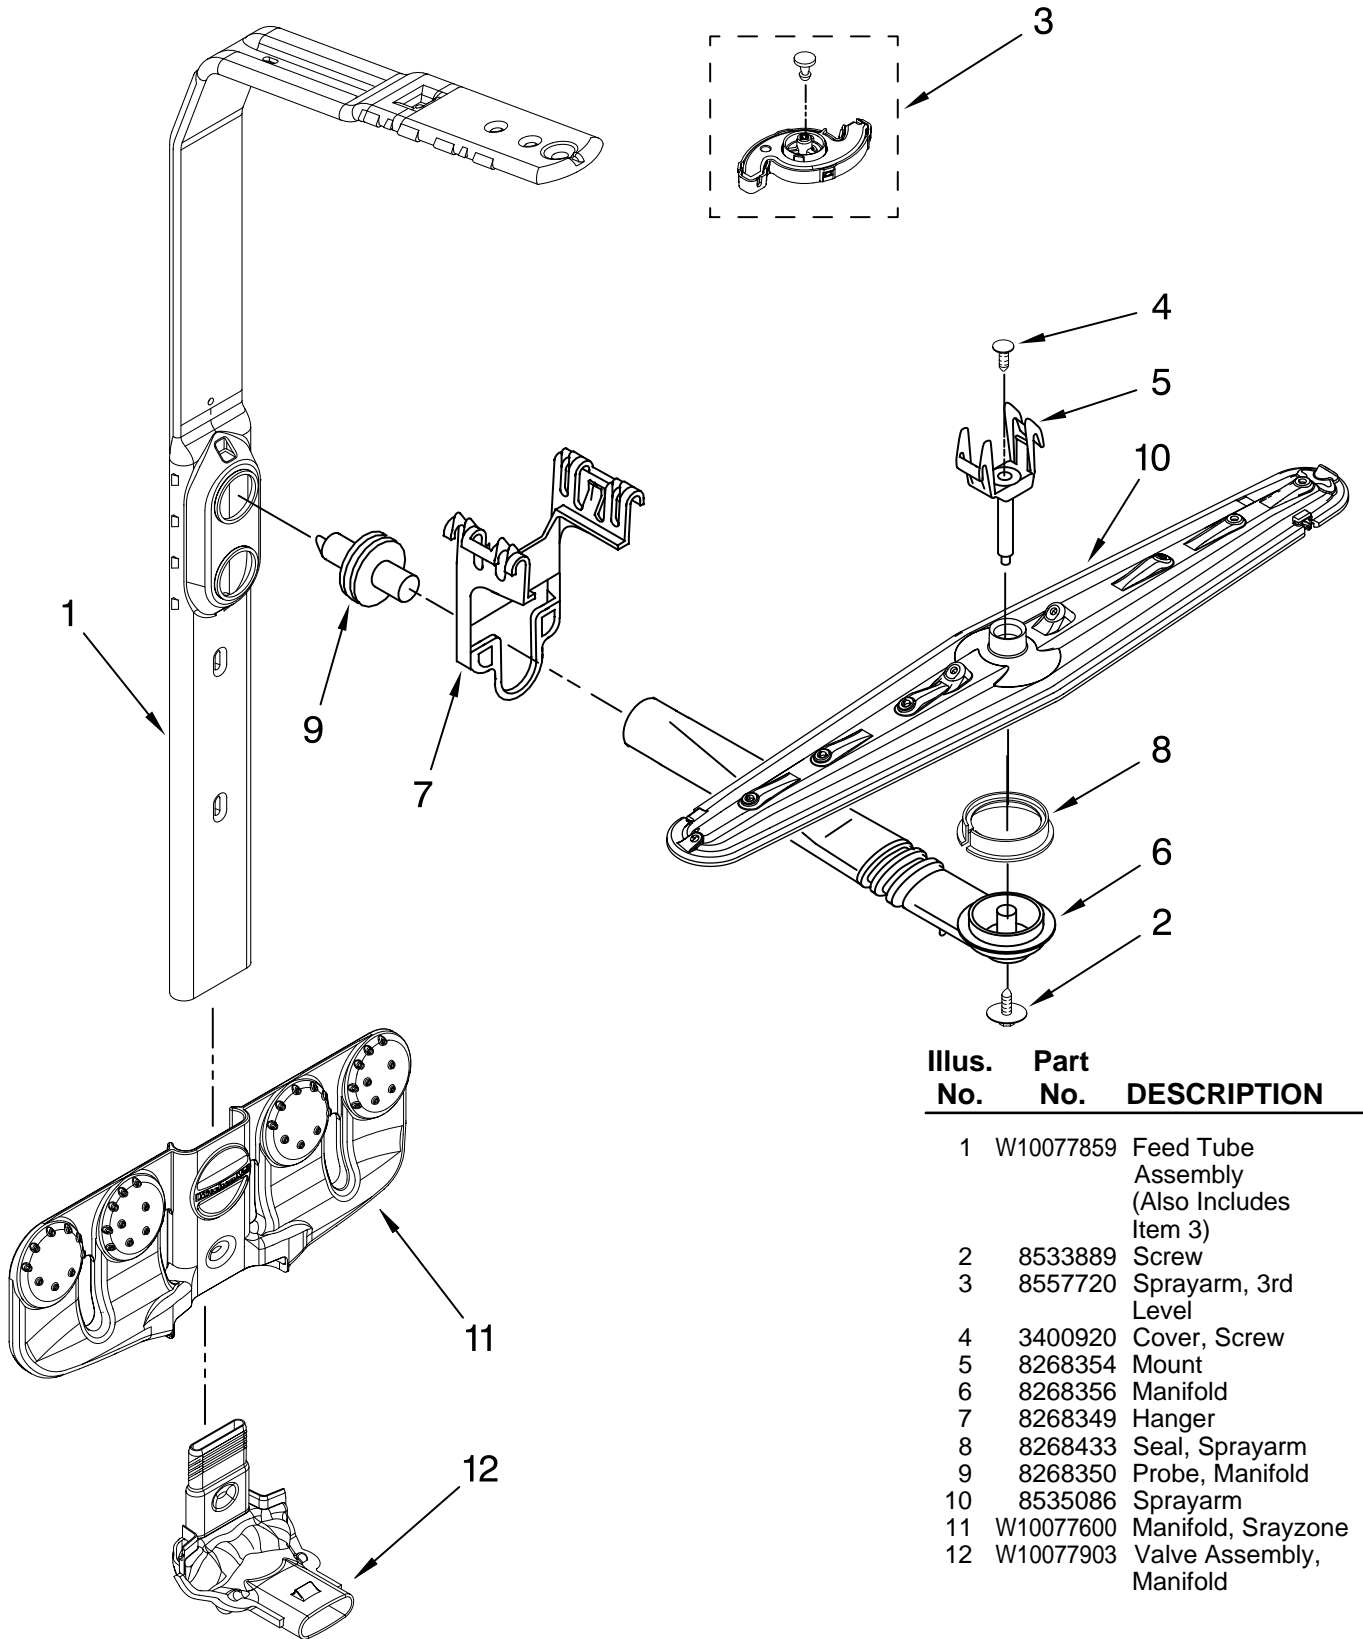

UPPER WASH AND RINSE PARTS

For Models: KUDT03STBL0, KUDT03STWH0, KUDT03STSS0

(Black)

(White)

(Stainless)

Illus. No.	Part No.	DESCRIPTION
1	W10077859	Feed Tube Assembly (Also Includes Item 3)
2	8533889	Screw
3	8557720	Sprayarm, 3rd Level
4	3400920	Cover, Screw
5	8268354	Mount
6	8268356	Manifold
7	8268349	Hanger
8	8268433	Seal, Sprayarm
9	8268350	Probe, Manifold
10	8535086	Sprayarm
11	W10077600	Manifold, Sprayzone
12	W10077903	Valve Assembly, Manifold

FOR ORDERING INFORMATION REFER TO PARTS PRICE LIST