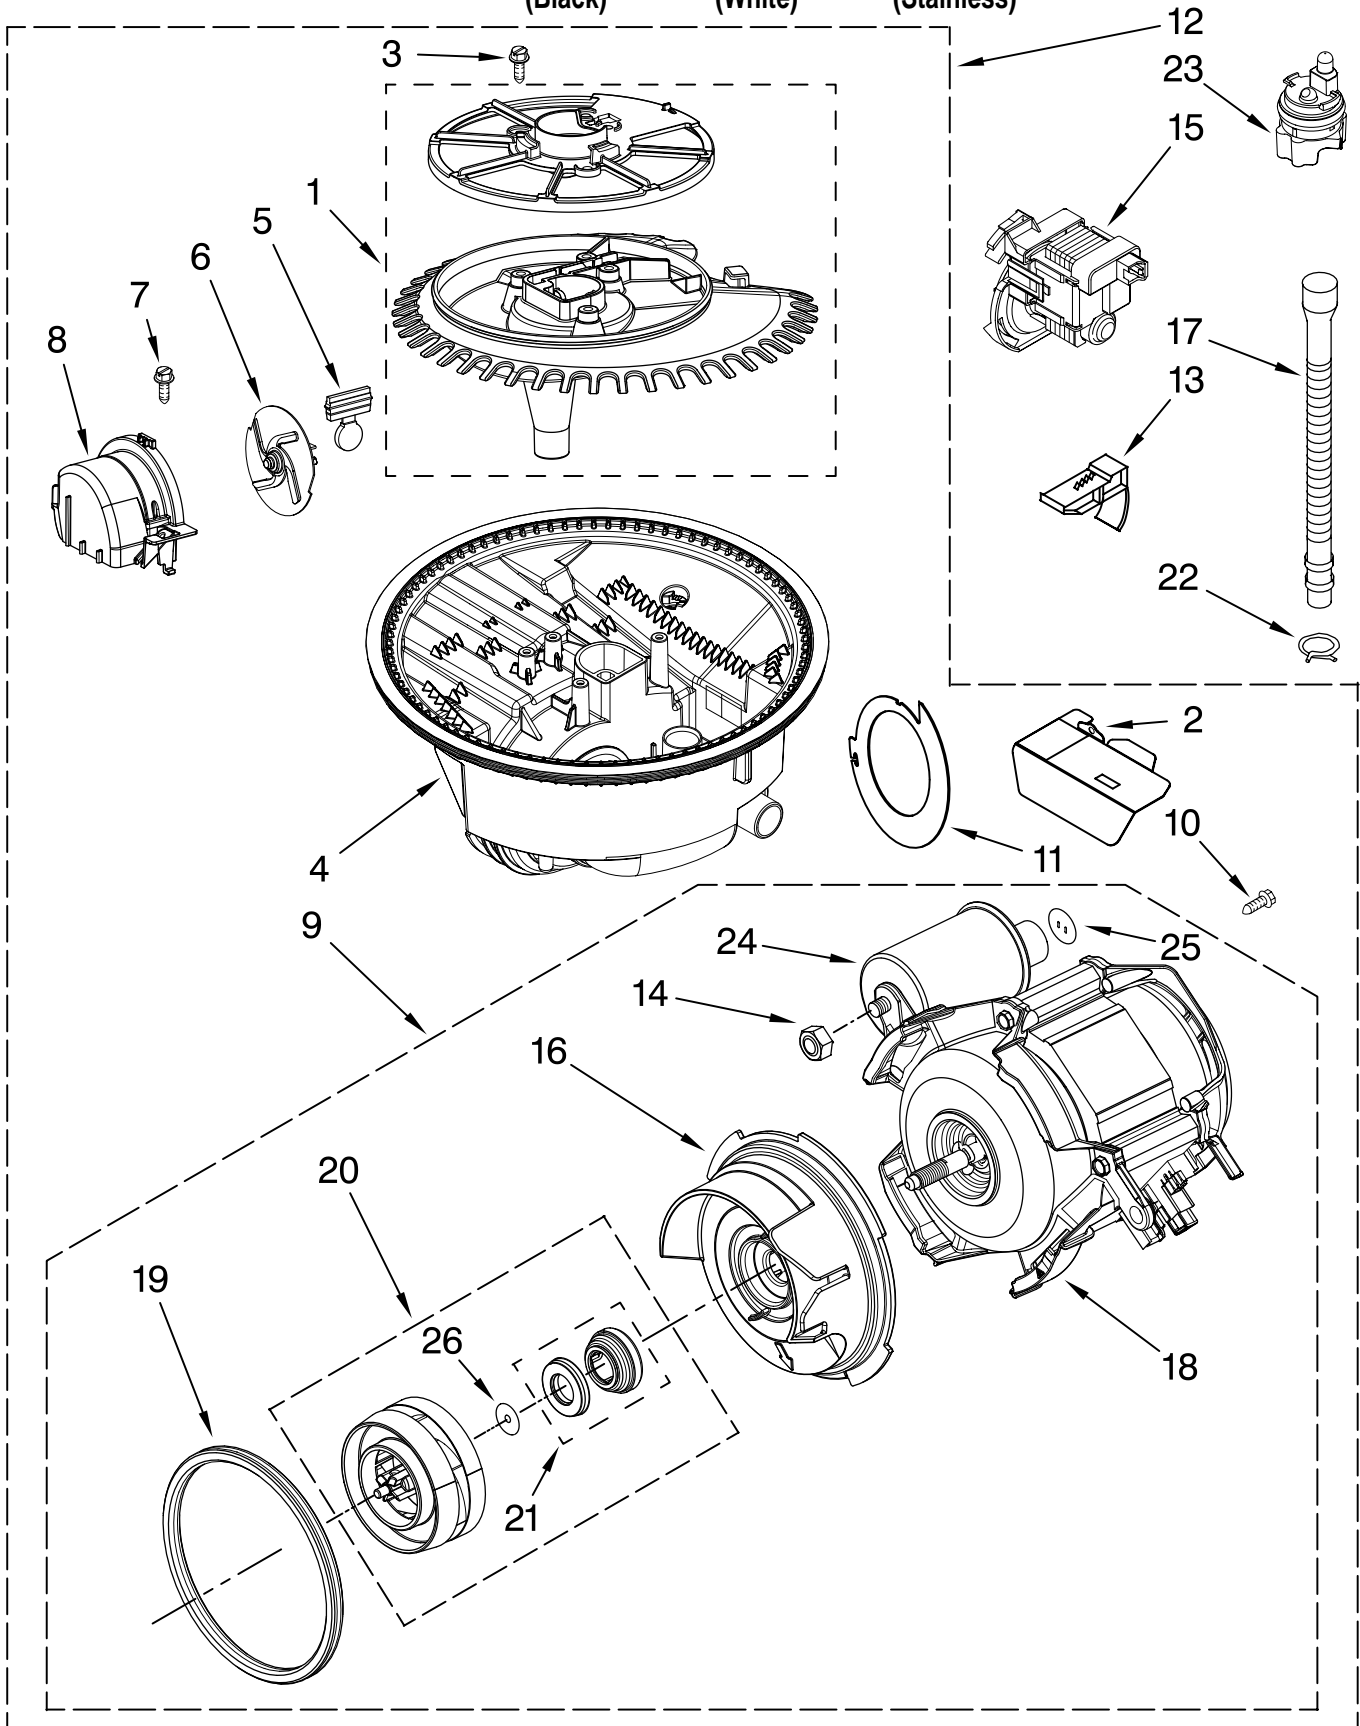

PUMP AND MOTOR PARTS

For Models: KUDT03STBL0, KUDT03STWH0, KUDT03STSS0
(Black) (White) (Stainless)

FOR ORDERING INFORMATION REFER TO PARTS PRICE LIST

PUMP AND MOTOR PARTS

For Models: KUDT03STBL0, KUDT03STWH0, KUDT03STSS0
(Black) (White) (Stainless)

Illus. No.	Part No.	DESCRIPTION
1	8534952	Accumulator Assy
2	8283527	Shield, Motor
3	3400069	Screw
4	8572618	Sump With Seal
5	8268375	Check Valve, Sump
6	W10083957	Chopper Assembly
7	9741232	Screw
8	8531857	Protector, Inlet
9	8535760	Motor Assembly
10	3400217	Screw
11	8268391	Screen, Separation
12	W10084107	Sump & Motor Assembly (Includes Item 13)
13	8269524	Tab, Sump
14	8533949	Nut
15	661662	Pump, Drain
16	8531019	Volute, Back (Also Order Items 21 & 26)
17	8269144	Hose, Drain
18	8535759	Motor
19	8268397	Seal, Volute
20	8531017	Impeller Kit
21	8268403	Face Seal Assembly (Also Order Item 26)
22	356138	Clamp, Hose
23	W10082647	Optical Water Indicator
24	8535474	Capacitor
25	8534946	Shield, Capacitor
26	8531018	Washer

FOR ORDERING INFORMATION REFER TO PARTS PRICE LIST