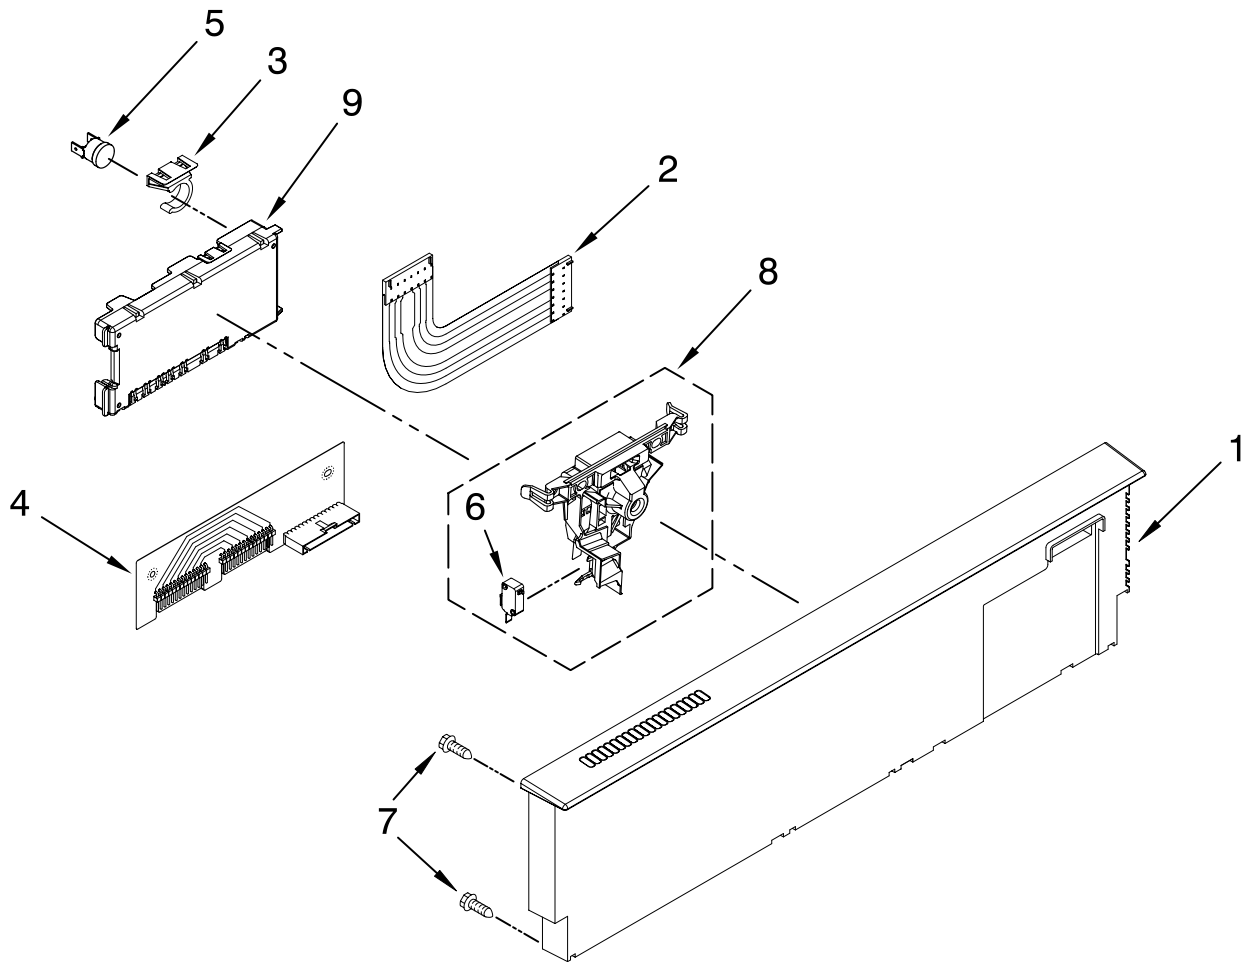

CONTROL PANEL PARTS

For Models: KUDS40CVBL0, KUDS40CVWH0, KUDS40CVSS0
(Black) (White) (Stainless)

Illus. No.	Part No.	DESCRIPTION
1	W10056500	Console Assembly Black
	W10056501	White
	W10056502	Midnight Grey
2	8531877	Cable, Ribbon
3	8546546	Clip, BI-Metal
4	8531873	Board, Interconnect
5	661663	BI-Metal
6	W10134019	Switch, Door
7	3369051	Screw
8	W10077360	Latch Assembly
9	W10084141	Control, Electronic

FOR ORDERING INFORMATION REFER TO PARTS PRICE LIST