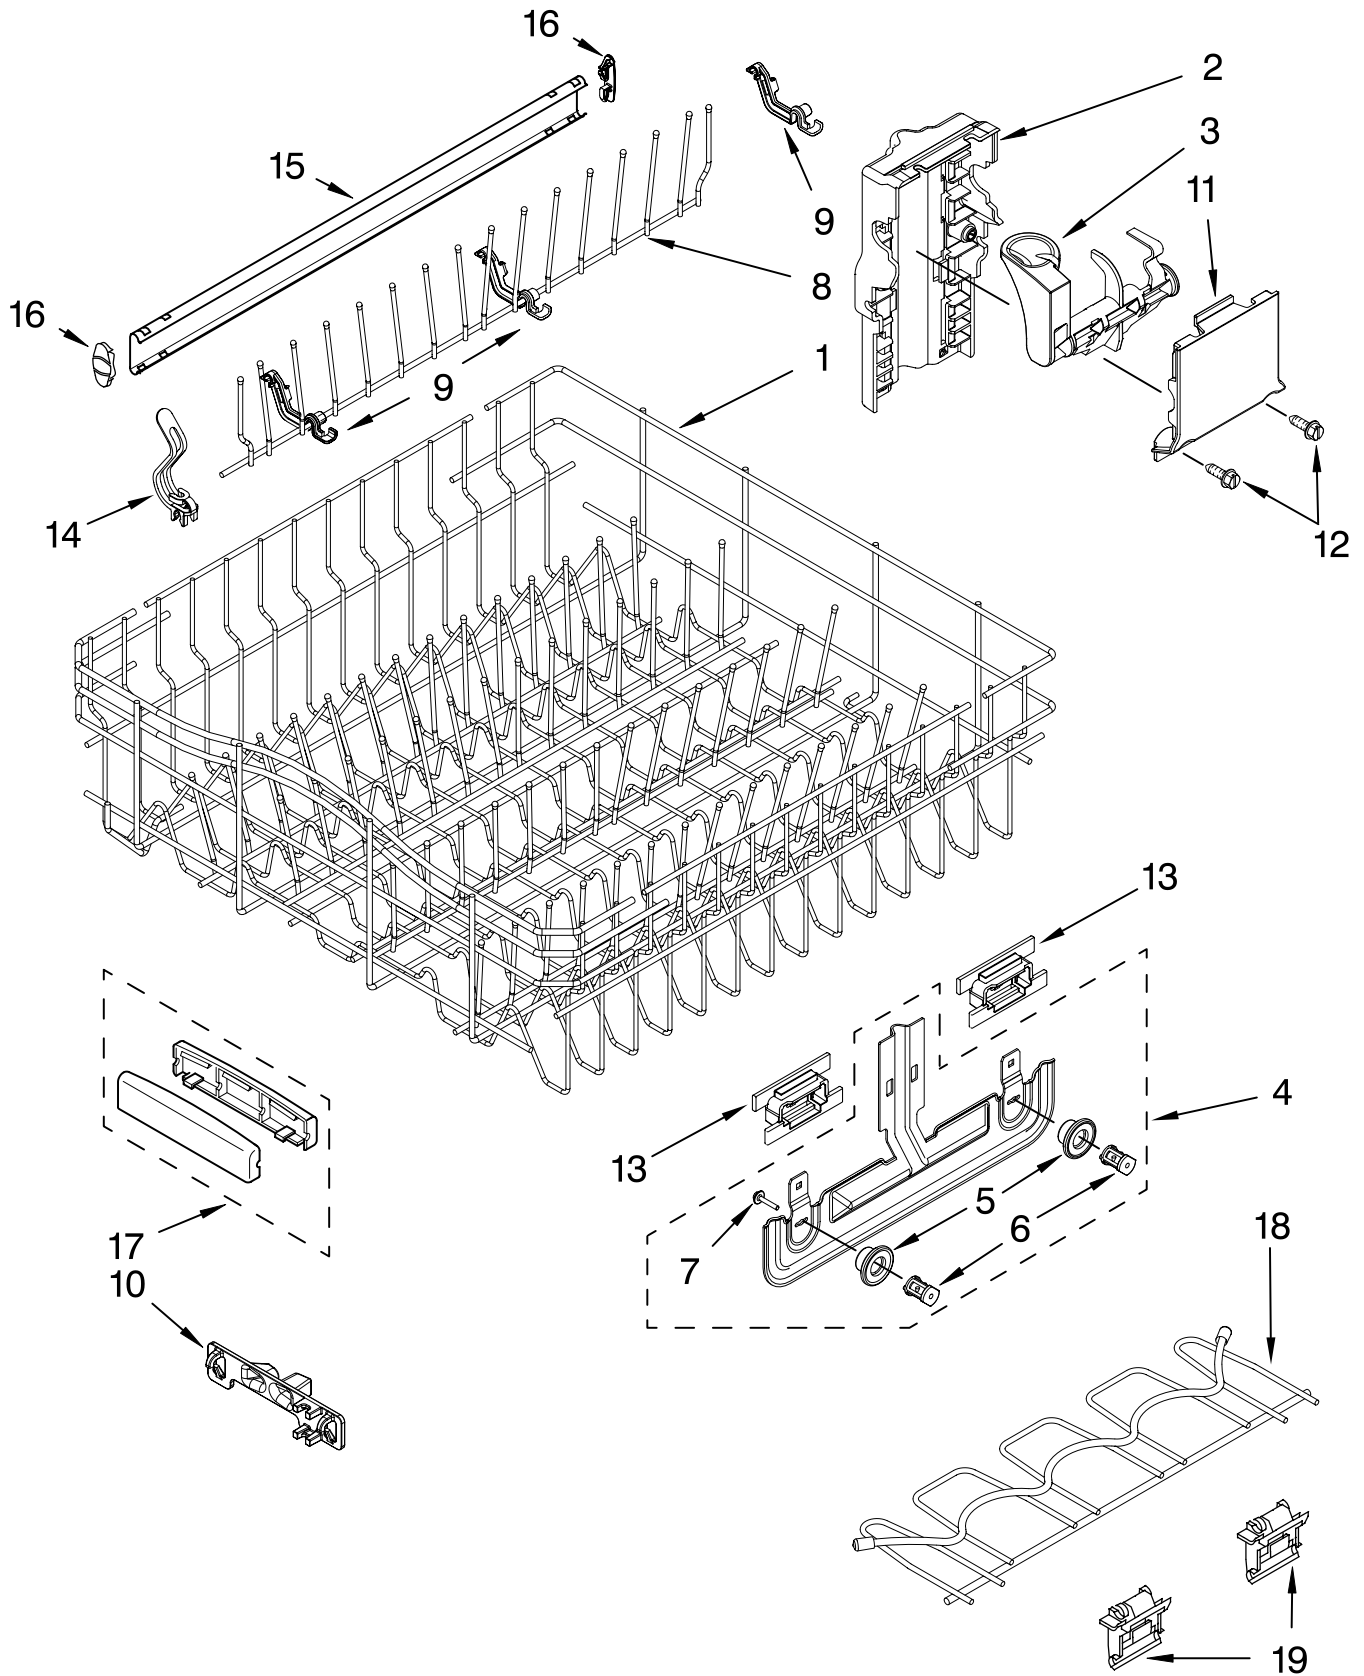

UPPER RACK AND TRACK PARTS

For Models: KUDS40CVBL0, KUDS40CVWH0, KUDS40CVSS0
(Black) (White) (Stainless)

FOR ORDERING INFORMATION REFER TO PARTS PRICE LIST

UPPER RACK AND TRACK PARTS

For Models: KUDS40CVBL0, KUDS40CVWH0, KUDS40CVSS0
(Black) (White) (Stainless)

Illus.	Part	
No.	No.	DESCRIPTION
1	W10056270	Dishrack, Upper
2	W10082839	Housing, Adjuster
3		Actuator, Adjuster
	W10077838	Right Hand
	W10077839	Left Hand
4	8268654	Adjuster Assembly
5	3385088	Wheel
6	8268703	Axel, Adjuster
7	8281156	Screw
8	8562030	Tine Row
9	W10082853	Clip, Pivot
10	8539102	Positioner, Dual
11	W10082840	Cover, Adjuster
12	9741232	Retainer
13	W10082834	Positioner, Arm
14	W10077844	Clip, No-Flip
15	3385089	Track, Assembly
16	W10082860	Stop, Track
17	8539110	Handle, Dishrack
18	8562029	Cupshelf
19	8562026	Clip, Cupshelf

FOR ORDERING INFORMATION REFER TO PARTS PRICE LIST