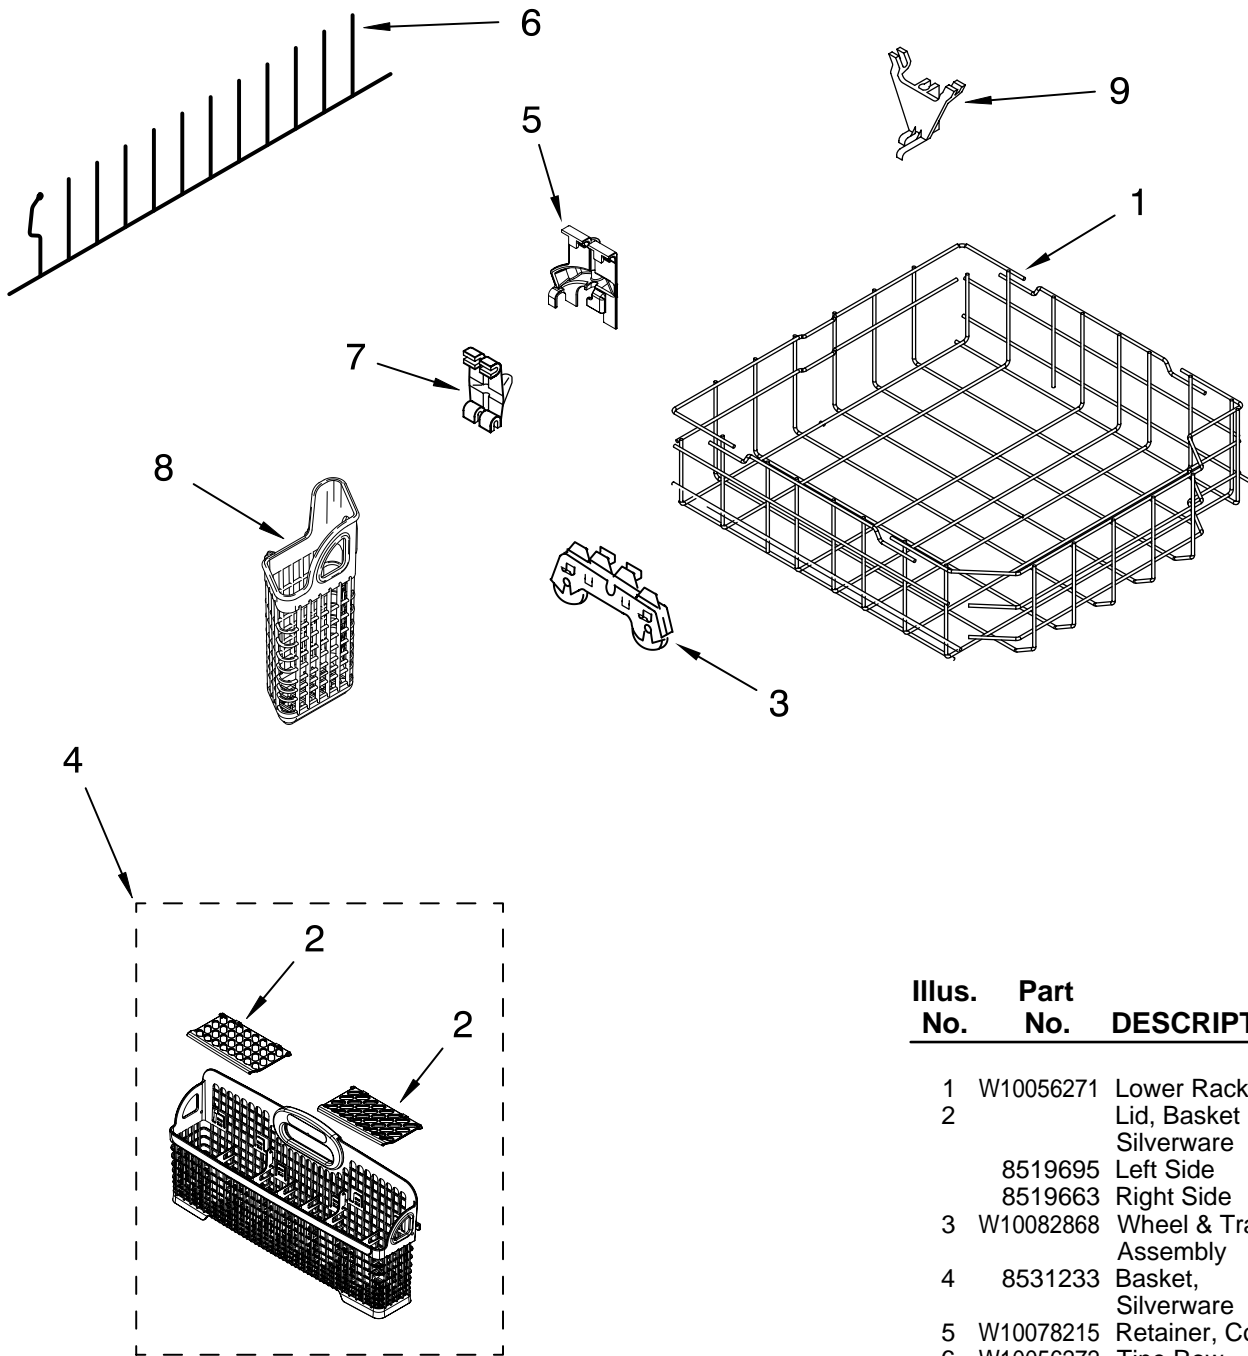

UPPER RACK AND TRACK PARTS

For Models: KUDS40CVBL0, KUDS40CVWH0, KUDS40CVSS0
(Black) (White) (Stainless)

Illus.	Part	
No.	No.	DESCRIPTION
1	W10056270	Dishrack, Upper
2	W10082839	Housing, Adjuster
3		Actuator, Adjuster
	W10077838	Right Hand
	W10077839	Left Hand
4	8268654	Adjuster Assembly
5	3385088	Wheel
6	8268703	Axel, Adjuster
7	8281156	Screw
8	8562030	Tine Row
9	W10082853	Clip, Pivot
10	8539102	Positioner, Dual
11	W10082840	Cover, Adjuster
12	9741232	Retainer
13	W10082834	Positioner, Arm
14	W10077844	Clip, No-Flip
15	3385089	Track, Assembly
16	W10082860	Stop, Track
17	8539110	Handle, Dishrack
18	8562029	Cupshelf
19	8562026	Clip, Cupshelf

FOR ORDERING INFORMATION REFER TO PARTS PRICE LIST

LOWER RACK PARTS

For Models: KUDS40CVBL0, KUDS40CVWH0, KUDS40CVSS0
(Black) (White) (Stainless)

Illus. No.	Part No.	DESCRIPTION
1	W10056271	Lower Rack
2		Lid, Basket
	8519695	Left Side
	8519663	Right Side
3	W10082868	Wheel & Transport Assembly
4	8531233	Basket, Silverware
5	W10078215	Retainer, Combo
6	W10056272	Tine Row
7	W10175279	Retainer, Tine Row
8	8519702	Basket, Utensil
9	W10078227	Pivot, Tine Row