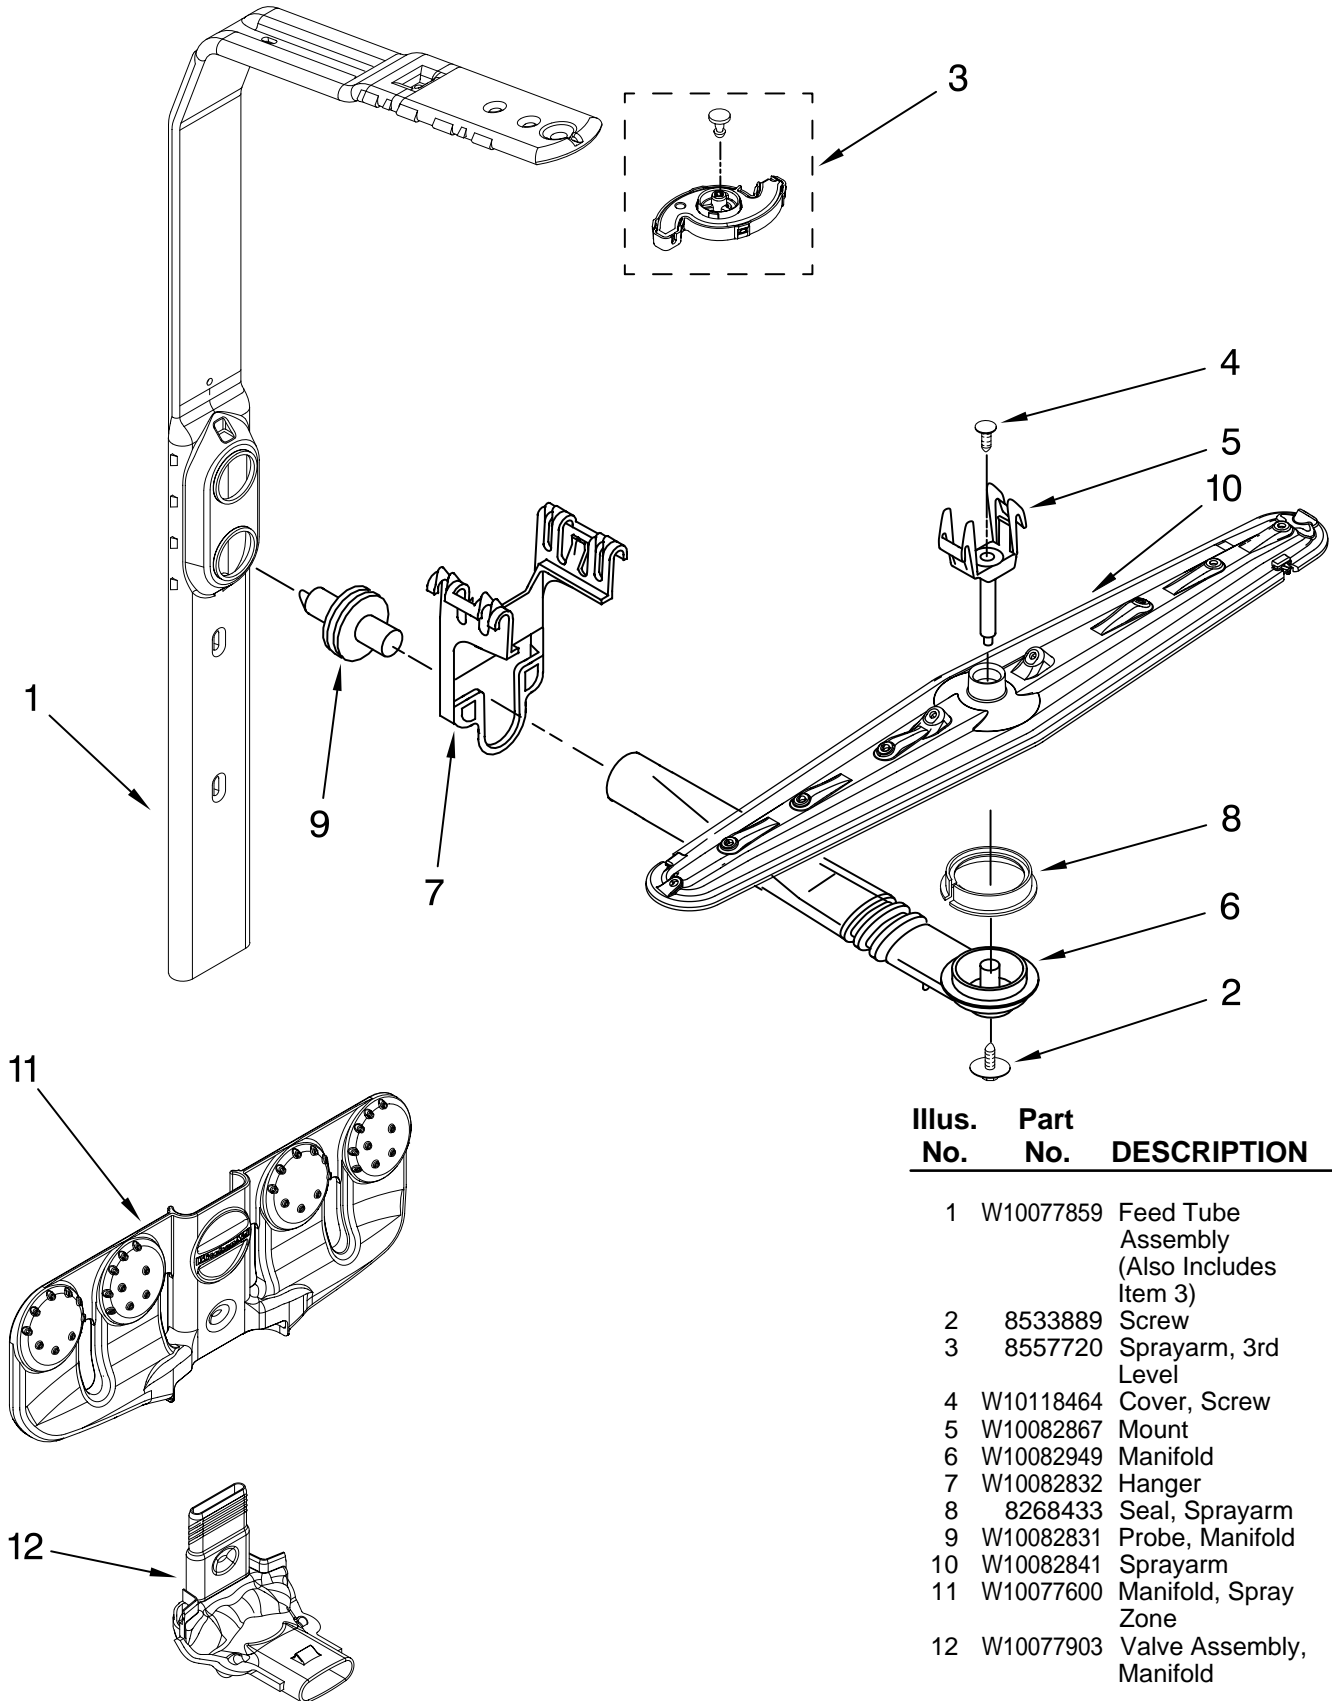

UPPER WASH AND RINSE PARTS

For Models: KUDS40CVBL0, KUDS40CVWH0, KUDS40CVSS0
(Black) (White) (Stainless)

Illus. No.	Part No.	DESCRIPTION

1	W10077859	Feed Tube Assembly (Also Includes Item 3)
2	8533889	Screw
3	8557720	Sprayarm, 3rd Level
4	W10118464	Cover, Screw
5	W10082867	Mount
6	W10082949	Manifold
7	W10082832	Hanger
8	8268433	Seal, Sprayarm
9	W10082831	Probe, Manifold
10	W10082841	Sprayarm
11	W10077600	Manifold, Spray Zone
12	W10077903	Valve Assembly, Manifold

FOR ORDERING INFORMATION REFER TO PARTS PRICE LIST