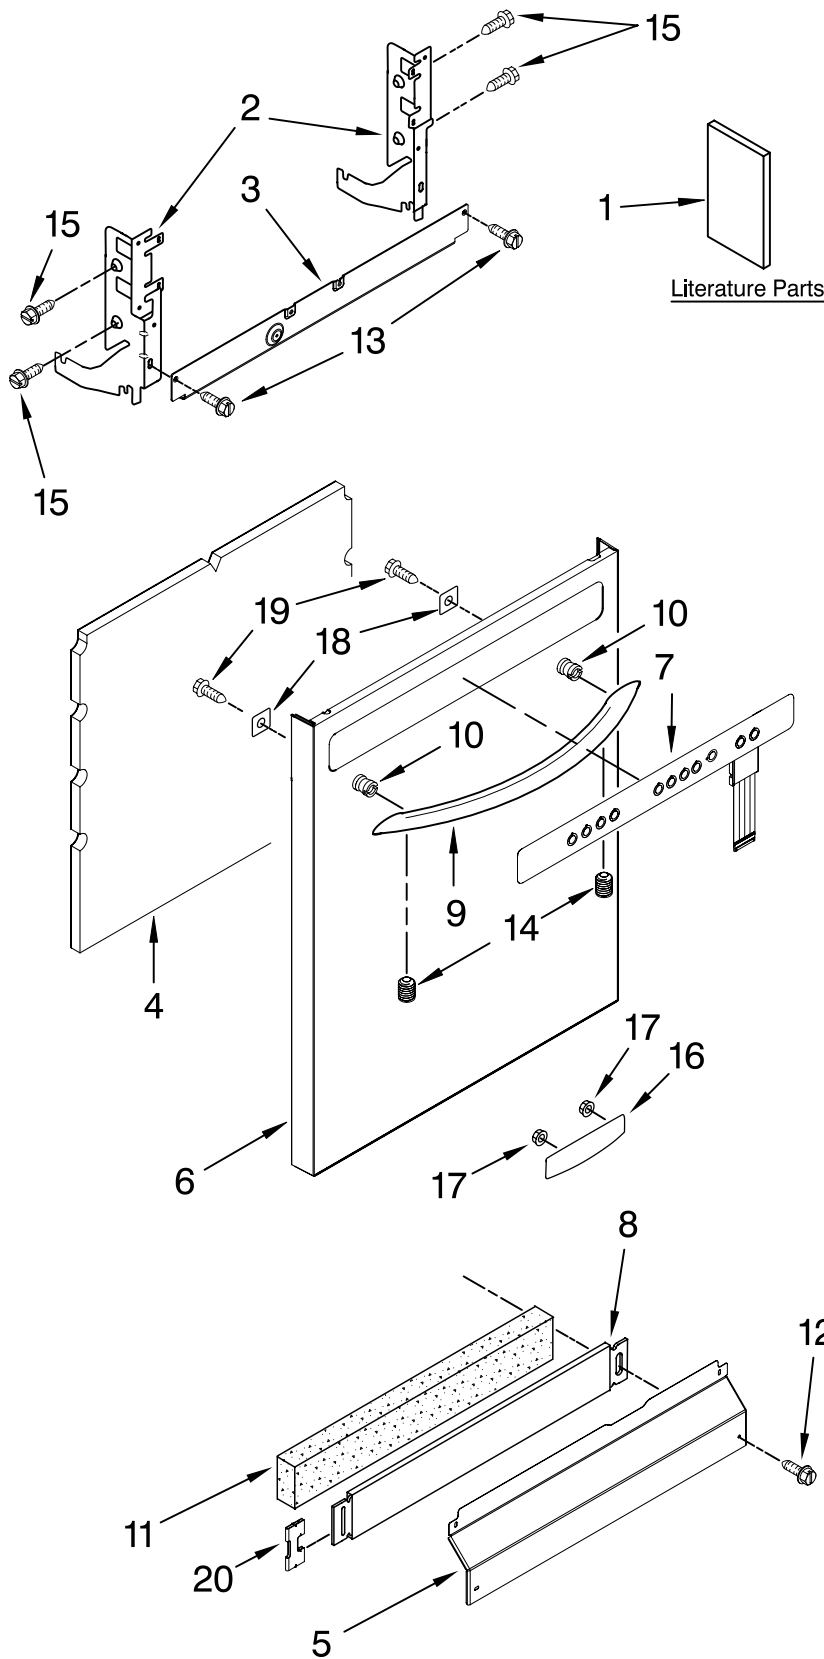

KitchenAid® DOOR AND PANEL PARTS

For Models: KUDS40CVBL0, KUDS40CVWH0, KUDS40CVSS0
(Black) (White) (Stainless)

UNDERCOUNTER
DISHWASHER

Illus. No.	Part No.	DESCRIPTION
1		Literature Parts
	W10056407	Instructions, Installation
	W10056439	Energy Guide
	W10205938	Guide, Use & Care Spanish
	W10205937	Guide, Use & Care English/French
	W10130990	Tech Sheet
2		Arm, Hinge
	8534854	Left
	8534853	Right
3	8268983	Stiffener, Door
4	W10073520	Insulation, Door
5		Access Panel
	8573255	Black
	8573256	White
6		Panel, Full Front (Includes Items 4, 10, 16 & 17)
	W10077999	Black
	W10078000	White
	W10137621	Stainless
7		Overlay
	W10077794	Black
	W10077795	White
	W10077797	Stainless
8		Toe Panel (Includes Items 11 & 20)
	8558252	Black
	8558253	White
9		Handle (Includes Items 14)
	W10083936	Black
	W10083937	White
	W10083935	Stainless
10	8564951	Stud, Mounting
11	8268581	Insulation, Toe Panel
12		Screw
	302868	Black
	3400836	White
13	304392	Screw
14	8534008	Screw
15	3400071	Screw
16		Nameplate
	W10021860	Black
	W10021870	White
	W10021850	Stainless
17	2004333	Nut
18	W10133538	Plates, Backing
19	W10123421	Screw
20	8269016	Clip, Ground

FOR ORDERING INFORMATION REFER TO PARTS PRICE LIST

CONTROL PANEL PARTS

For Models: KUDS40CVBL0, KUDS40CVWH0, KUDS40CVSS0
(Black) (White) (Stainless)

Illus. No.	Part No.	DESCRIPTION
1	W10056500	Console Assembly Black
	W10056501	White
	W10056502	Midnight Grey
2	8531877	Cable, Ribbon
3	8546546	Clip, BI-Metal
4	8531873	Board, Interconnect
5	661663	BI-Metal
6	W10134019	Switch, Door
7	3369051	Screw
8	W10077360	Latch Assembly
9	W10084141	Control, Electronic

FOR ORDERING INFORMATION REFER TO PARTS PRICE LIST

DOOR AND LATCH PARTS

For Models: KUDS40CVBL0, KUDS40CVWH0, KUDS40CVSS0
(Black) (White) (Stainless)

Illus. No.	Part No.	DESCRIPTION
1	3369051	Screw, Door
2	8281217	Screw
3	W10056249	Inner Door Mastic Assembly (Also Order Item 6)
4	W10077883	Inlet, Air
5	8572611	Vent Assembly (Also Order Item 6)