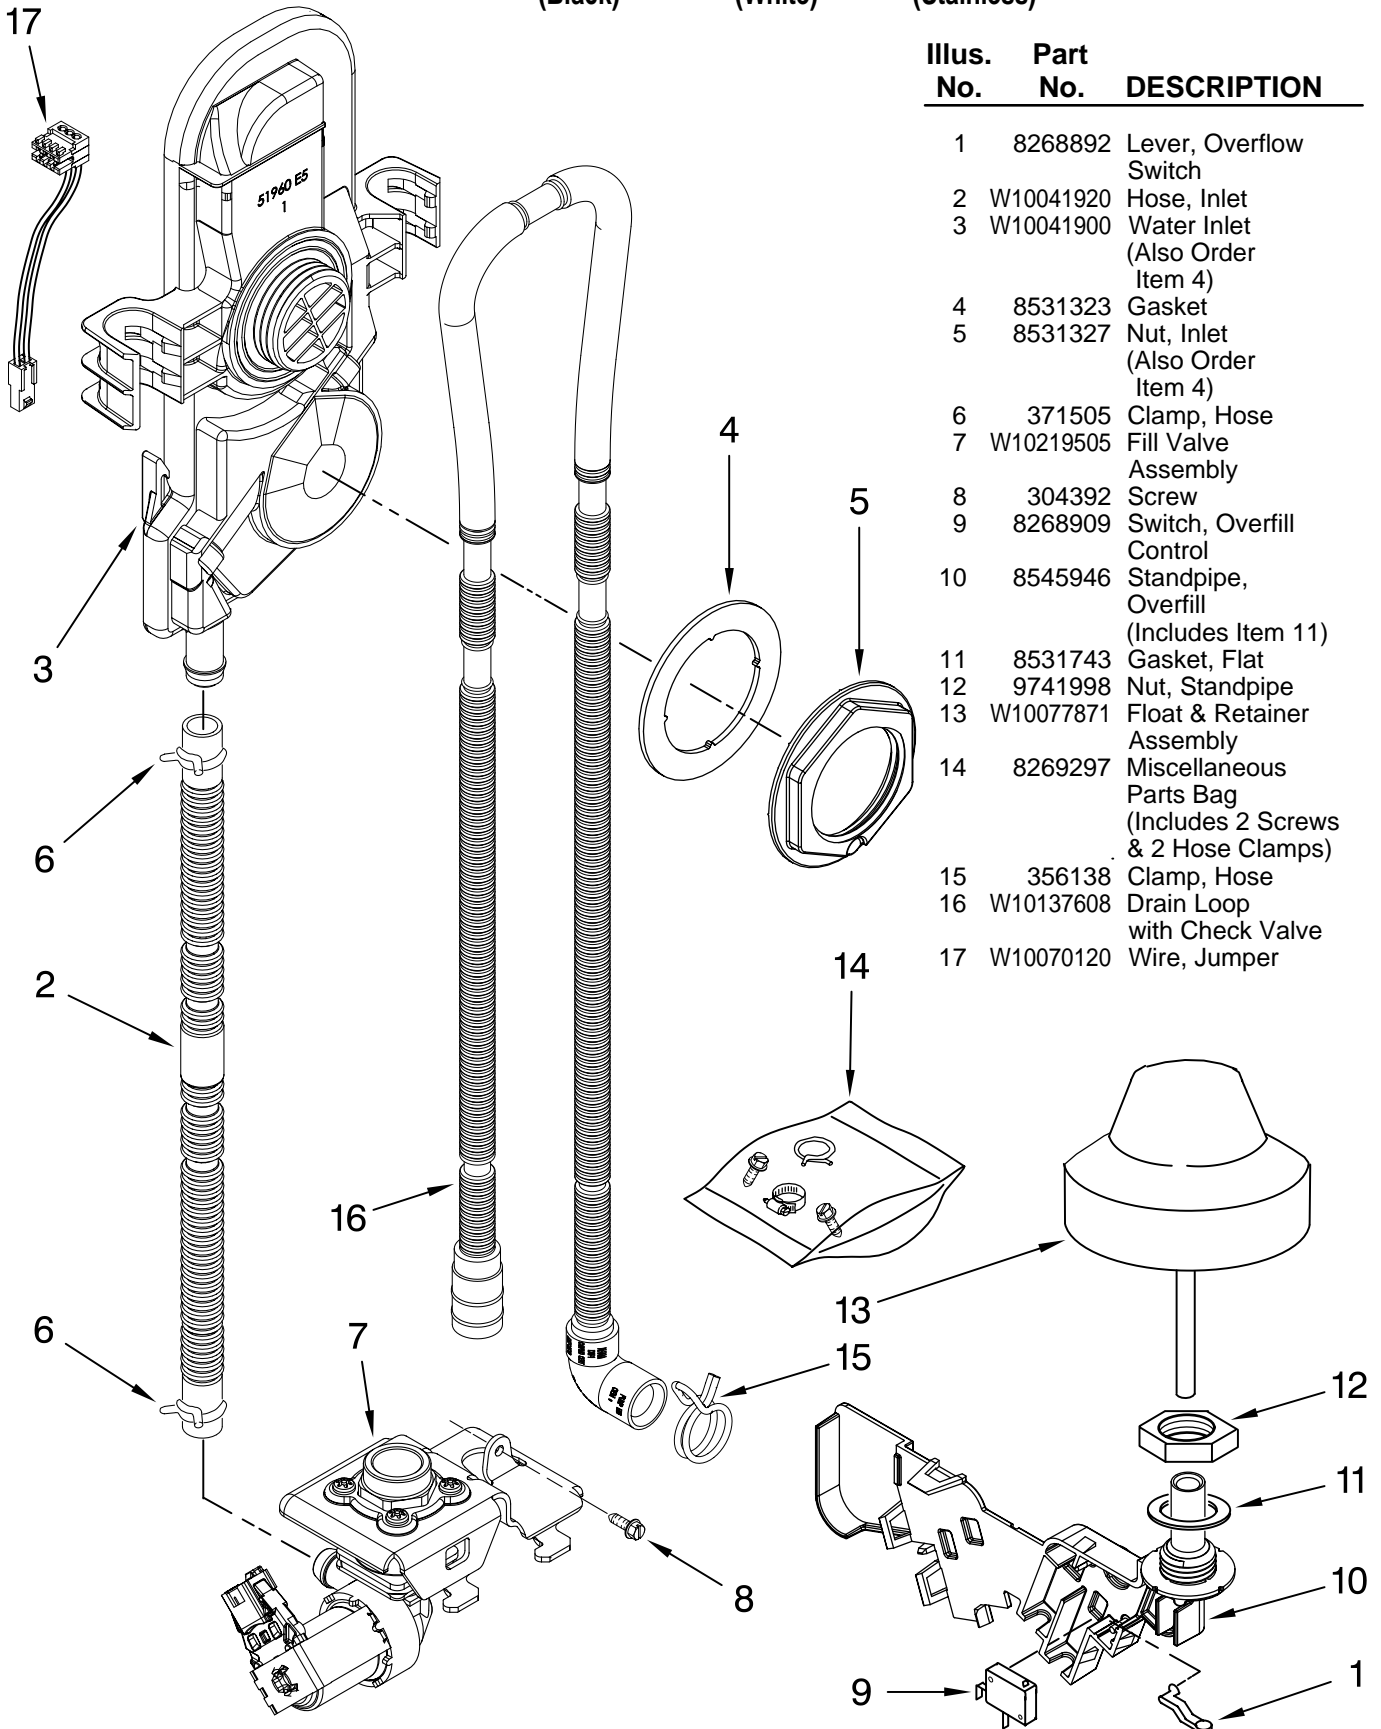

FOR ORDERING INFORMATION REFER TO PARTS PRICE LIST

FILL, DRAIN AND OVERFILL PARTS

For Models: KUDS40CVBL0, KUDS40CVWH0, KUDS40CVSS0
(Black) (White) (Stainless)

Illus. No.	Part No.	DESCRIPTION
1	8268892	Lever, Overflow Switch
2	W10041920	Hose, Inlet
3	W10041900	Water Inlet (Also Order Item 4)
4	8531323	Gasket
5	8531327	Nut, Inlet (Also Order Item 4)
6	371505	Clamp, Hose
7	W10219505	Fill Valve Assembly
8	304392	Screw
9	8268909	Switch, Overfill Control
10	8545946	Standpipe, Overfill (Includes Item 11)
11	8531743	Gasket, Flat
12	9741998	Nut, Standpipe
13	W10077871	Float & Retainer Assembly
14	8269297	Miscellaneous Parts Bag (Includes 2 Screws & 2 Hose Clamps)
15	356138	Clamp, Hose
16	W10137608	Drain Loop with Check Valve
17	W10070120	Wire, Jumper

FOR ORDERING INFORMATION REFER TO PARTS PRICE LIST

TUB AND FRAME PARTS

For Models: KUDS40CVBL0, KUDS40CVWH0, KUDS40CVSS0
 (Black) (White) (Stainless)

Illus. No.	Part No.	DESCRIPTION
1	W10164353	Tub Assembly (Includes Heater Assembly)
2	8573061	Strain Relief
3	W10112096	Door Seal
4	W10082838	Plug Tub
5	8268582	Insulator, Sound
6	8269110	Seal, Cabinet
7	3400924	Retainer, Push
8	W10084086	Door Balance Assembly
9	3367670	Screw
10	8269145	Bracket, Undercounter
11	3400074	Screw
12	8574123	Barrier, Moisture Undercounter
13	3370389	Screw
14	8268977	Wheel, Leg
15	8524584	Leveler, Leg
16	3400072	Screw Balance
17	8270020	Spring, Door Balance
18	8572661	Actuator Assembly
19	3400892	Screw
20	8268991	Cover, Terminal Box
21	W10158291	Cable, Door Balance
22	304666	Retainer, Push
23	8573239	Shield, Sound Tub
24	9742648	Bracket, Thermostat
25	661566	Thermostat
26	W10077370	Strike, Latch
27	W10082769	Motor, Wax
28	3378128	Washer, Pronged Cup
29	3400014	Screw
30	W10078083	Wheel & Mount Assembly (Also Order Item 31)
31	9743002	Gasket, Bracket Mounting
32	W10084568	Absorber, Sound