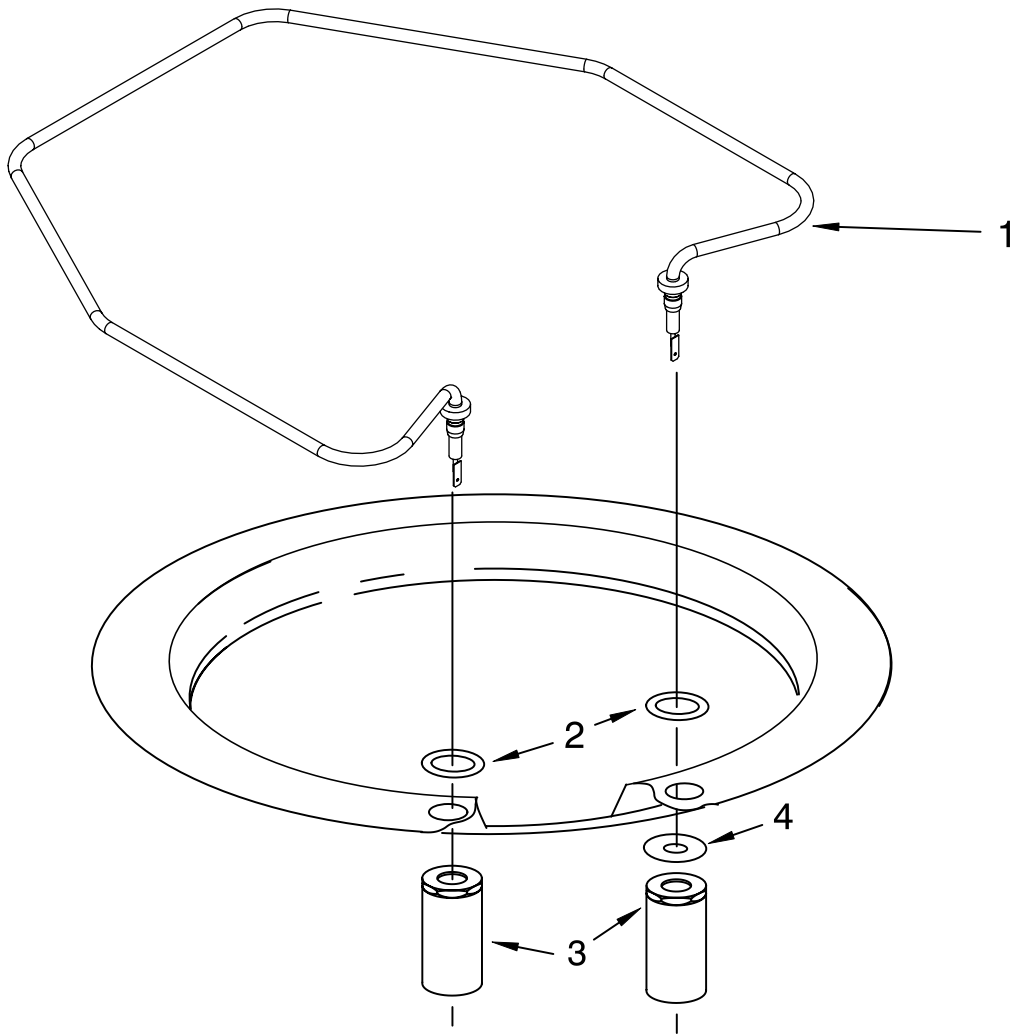

HEATER PARTS

For Models: KUDS40CVBL0, KUDS40CVWH0, KUDS40CVSS0
(Black) (White) (Stainless)

Illus. No.	Part No.	DESCRIPTION
1	8537057	Heater Element Assembly (Also Includes Item 2)
2	717273	Washer, Heater Element
3	8268548	Nut, Heater Element
4	3400931	Retainer, Spring Grip

NOTE: If heater element is removed, it must be replaced.