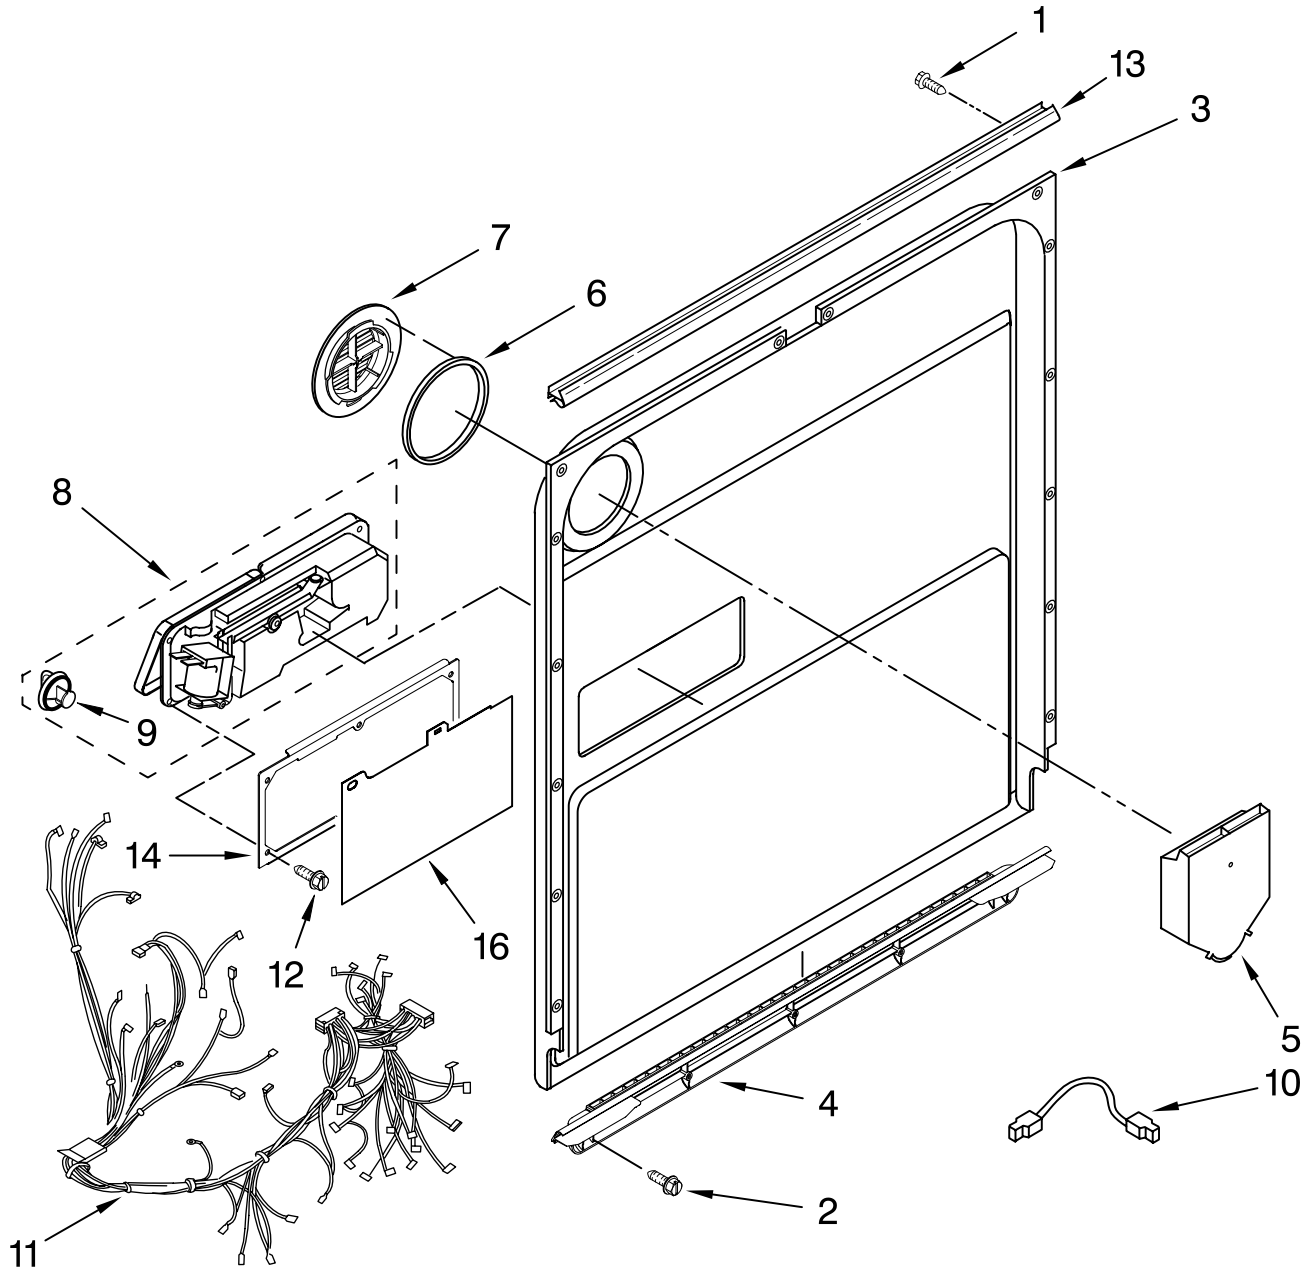

DOOR AND LATCH PARTS

For Models: KUDS40CVBL0, KUDS40CVWH0, KUDS40CVSS0
(Black) (White) (Stainless)

Illus. No.	Part No.	DESCRIPTION
1	3369051	Screw, Door
2	8281217	Screw
3	W10056249	Inner Door Mastic Assembly (Also Order Item 6)
4	W10077883	Inlet, Air
5	8572611	Vent Assembly (Also Order Item 6)

Illus. No.	Part No.	DESCRIPTION
6	8269259	Gasket, Vent
7	W10077877	Deflector, Vent (Also Order Item 6)
8	W10077882	Dispenser, Assembly
9	W10077881	Knob, Rinse Aid

Illus. No.	Part No.	DESCRIPTION
10	8545608	Harness, Vent Motor
11	W10077949	Wiring Harness
12	8281154	Screw
13	8535660	Seal, Console/door
14	8535637	Bracket, Dispenser
16	8531865	Shield, Dispenser

FOR ORDERING INFORMATION REFER TO PARTS PRICE LIST