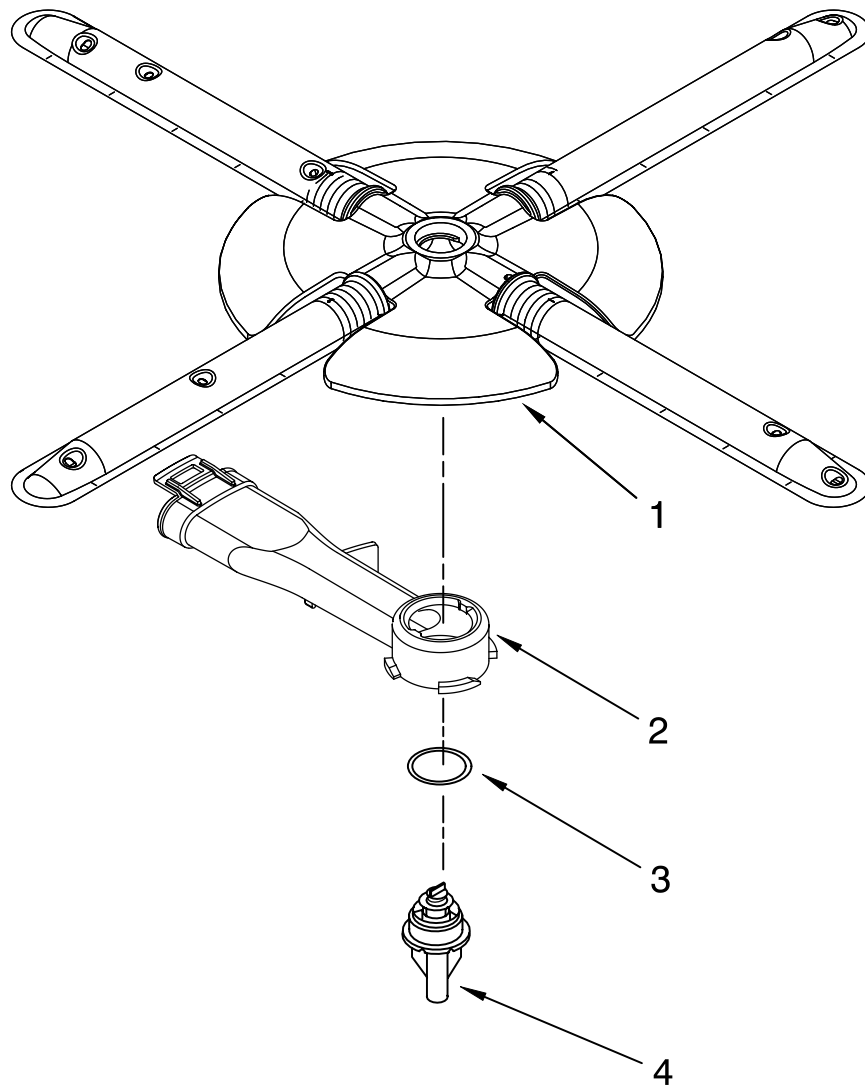

UPPER RACK AND TRACK PARTS

For Models: KUDS40CVBL0, KUDS40CVWH0, KUDS40CVSS0
(Black) (White) (Stainless)

Illus.	Part	
No.	No.	DESCRIPTION
1	W10056270	Dishrack, Upper
2	W10082839	Housing, Adjuster
3		Actuator, Adjuster
	W10077838	Right Hand
	W10077839	Left Hand
4	8268654	Adjuster Assembly
5	3385088	Wheel
6	8268703	Axel, Adjuster
7	8281156	Screw
8	8562030	Tine Row
9	W10082853	Clip, Pivot
10	8539102	Positioner, Dual
11	W10082840	Cover, Adjuster
12	9741232	Retainer
13	W10082834	Positioner, Arm
14	W10077844	Clip, No-Flip
15	3385089	Track, Assembly
16	W10082860	Stop, Track
17	8539110	Handle, Dishrack
18	8562029	Cupshelf
19	8562026	Clip, Cupshelf

FOR ORDERING INFORMATION REFER TO PARTS PRICE LIST

LOWER RACK PARTS

For Models: KUDS40CVBL0, KUDS40CVWH0, KUDS40CVSS0
(Black) (White) (Stainless)

Illus. No.	Part No.	DESCRIPTION
1	W10056271	Lower Rack
2		Lid, Basket
	8519695	Left Side
	8519663	Right Side
3	W10082868	Wheel & Transport Assembly
4	8531233	Basket, Silverware
5	W10078215	Retainer, Combo
6	W10056272	Tine Row
7	W10175279	Retainer, Tine Row
8	8519702	Basket, Utensil
9	W10078227	Pivot, Tine Row

FOR ORDERING INFORMATION REFER TO PARTS PRICE LIST

LOWER WASHARM AND STRAINER PARTS

For Models: KUDS40CVBL0, KUDS40CVWH0, KUDS40CVSS0
(Black) (White) (Stainless)

Illus. No.	Part No.	DESCRIPTION
1	W10077965	Wash Arm Assembly
2	W10077899	Cap, Internal Rear Feed (Also Order Item 3)
3	8268340	Seal, Sprayarm
4	W10077898	Hub, Lower Sprayarm (Also Order Item 3)