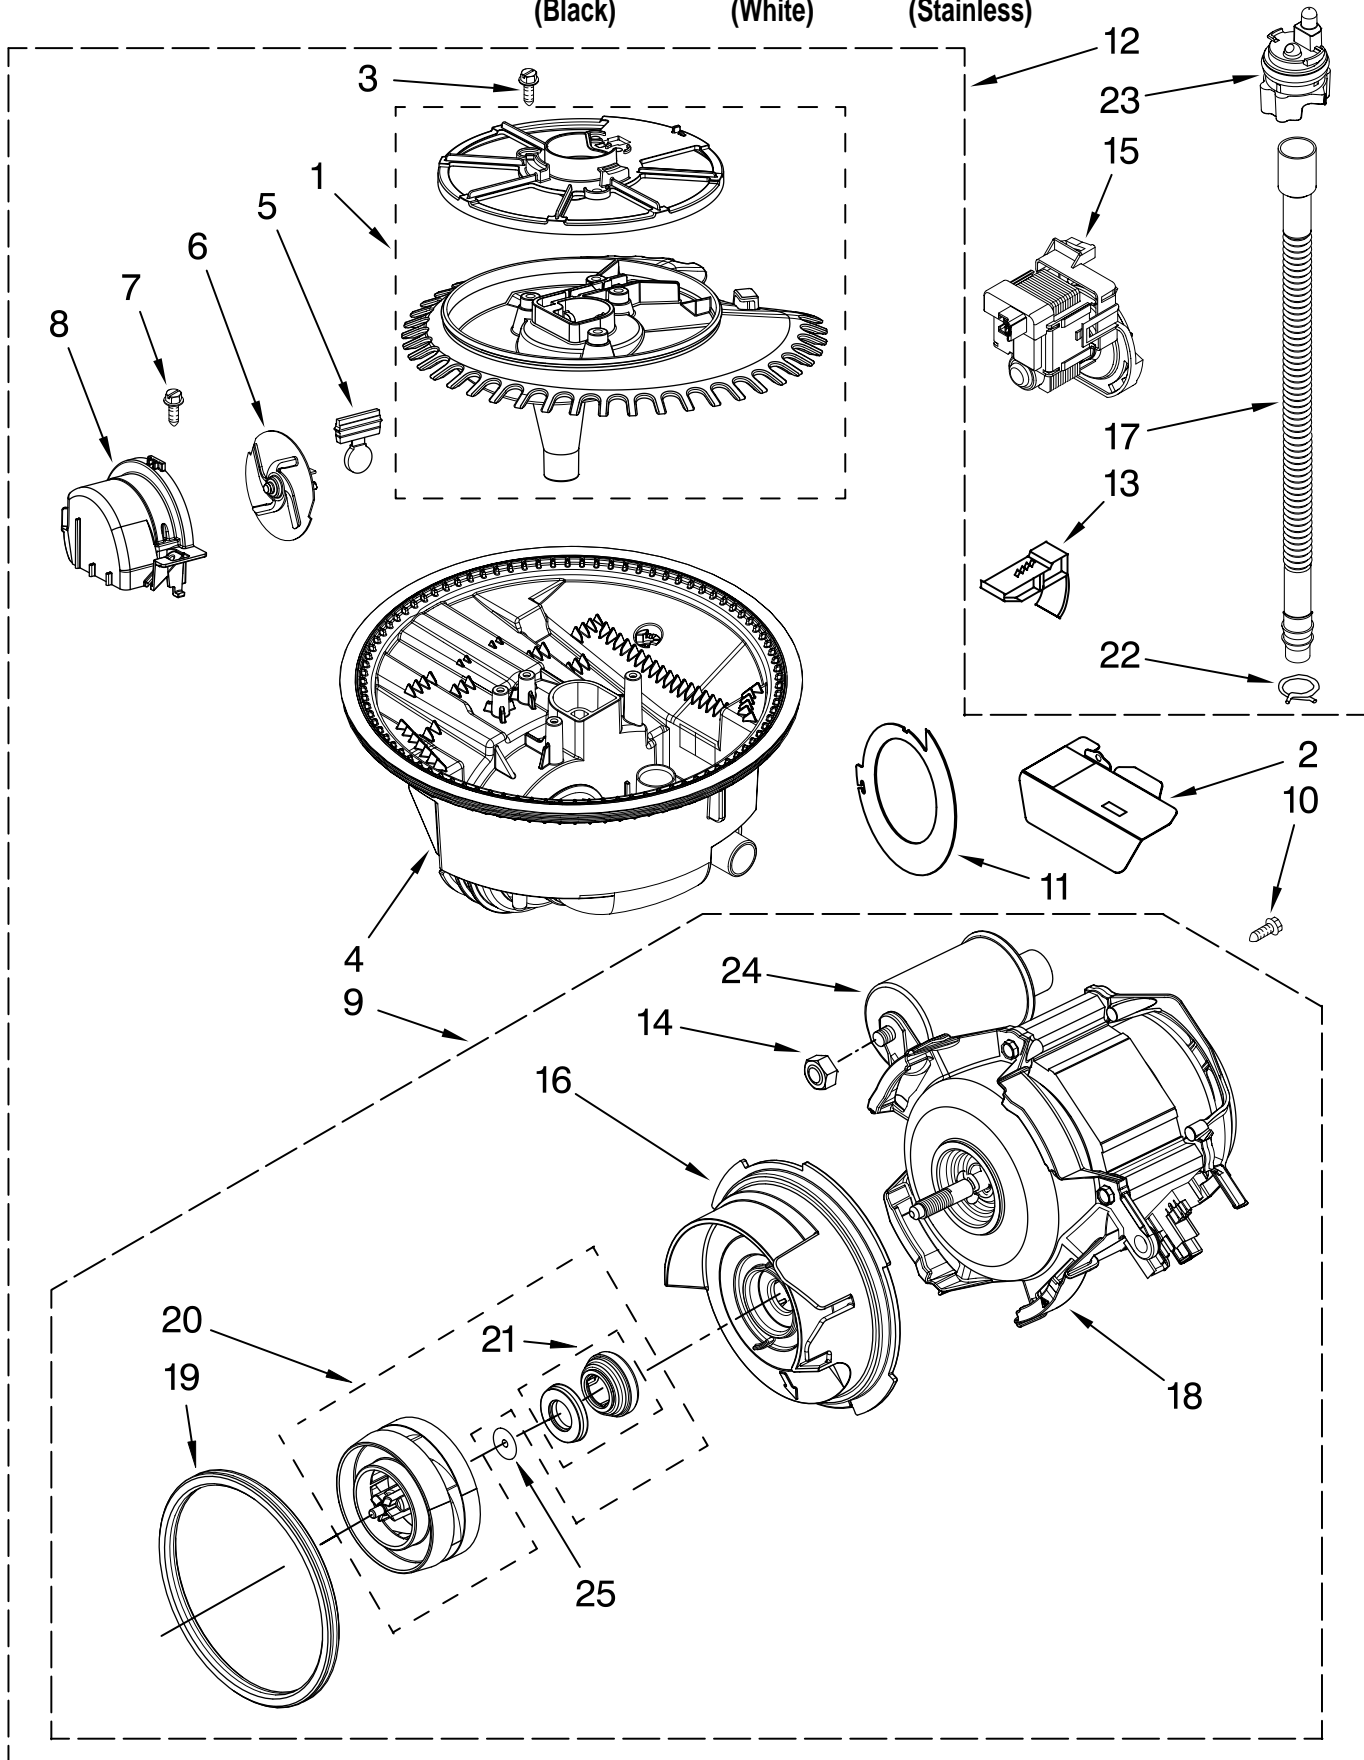

PUMP AND MOTOR PARTS

For Models: KUDS40CVBL0, KUDS40CVWH0, KUDS40CVSS0
(Black) (White) (Stainless)

FOR ORDERING INFORMATION REFER TO PARTS PRICE LIST

PUMP AND MOTOR PARTS

For Models: KUDS40CVBLO, KUDS40CVWHO, KUDS40CVSSO
(Black) (White) (Stainless)

Illus. No.	Part No.	DESCRIPTION
1	8534952	Accumulator Assy
2	8283527	Shield
3	3400069	Screw
4	8572618	Sump with Seal
5	8268375	Check Valve, Sump
6	W10083957	Chopper Assembly
7	9741232	Screw
8	8531857	Protector, Inlet
9	8535760	Motor Assembly
10	3400217	Screw
11	W10084567	Screen, Separation
12	W10084107	Sump & Motor Assembly
13	8269524	Tab, Sump
14	8533949	Nut
15	661662	Pump, Drain
16	8531019	Volute, Back (Also Order Items 21 & 26)
17	8269144	Hose, Drain
18	8535759	Motor
19	8268397	Seal, Volute
20	8531017	Impeller Kit
21	8268403	Face Seal Assembly (Also Order Item 26)
22	356138	Clamp, Hose
23	W10134017	Optical Water Indicator
24	W10216724	Capacitor
25	8531018	Washer

FOR ORDERING INFORMATION REFER TO PARTS PRICE LIST