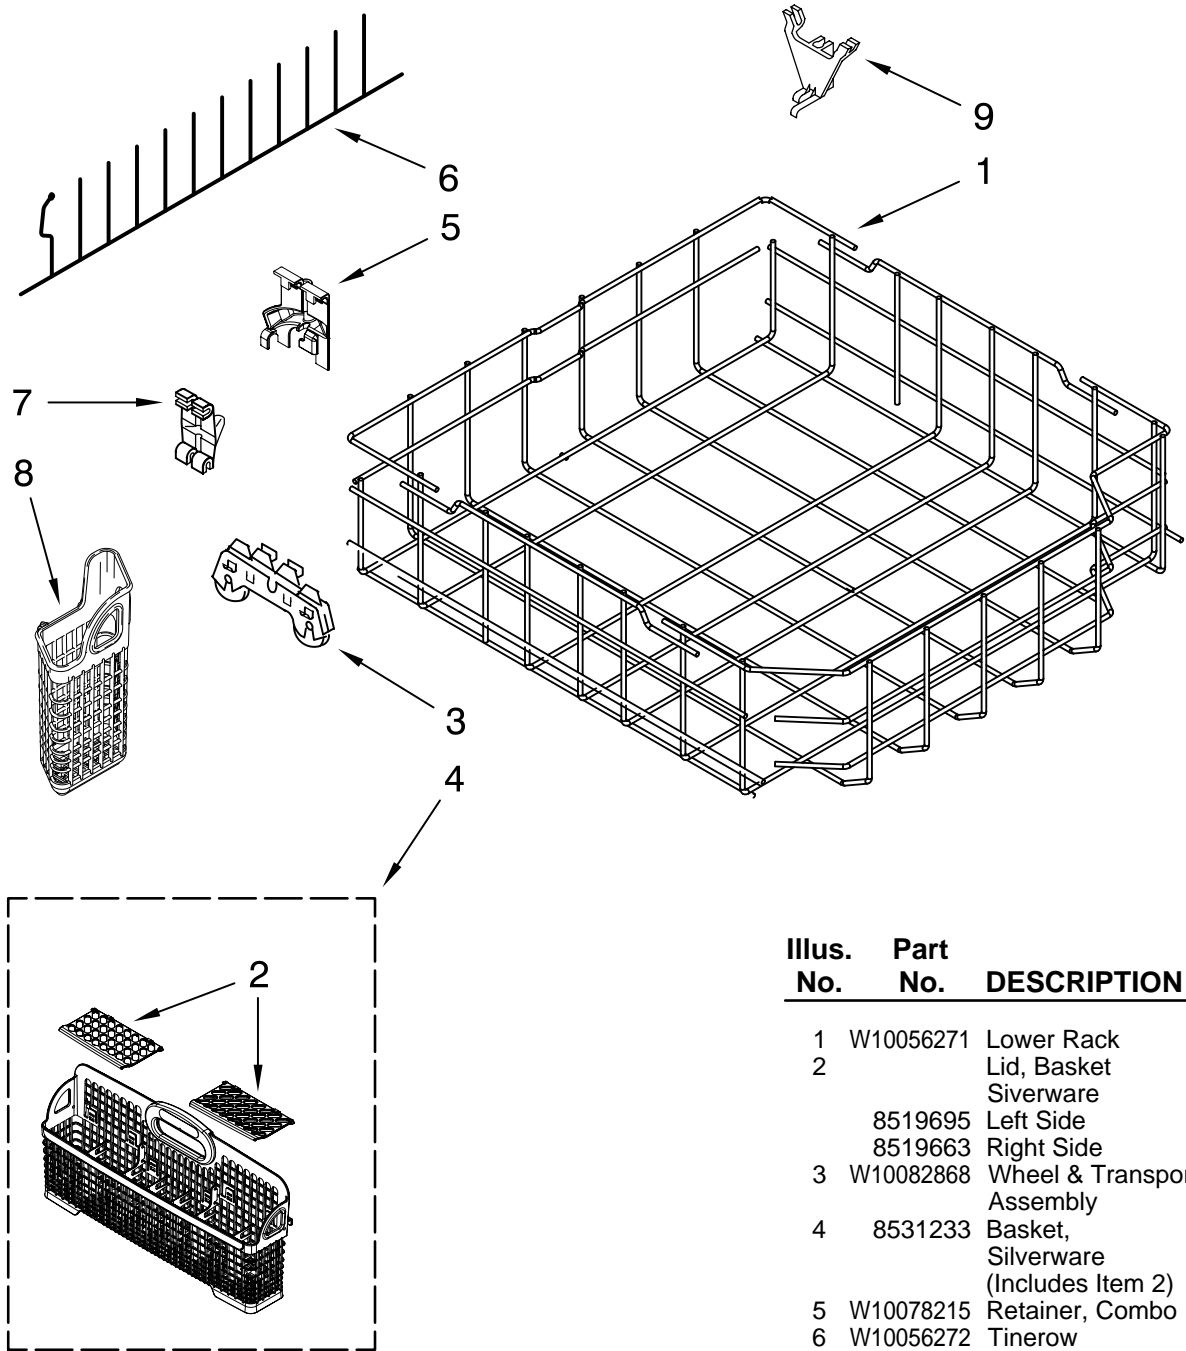

LOWER RACK PARTS

For Models: KUDS30IVBL0, KUDS30IVWH0, KUDS30IVBT0, KUDS30IVSS0, KUDK30IVBS0
(Black) (White) (Biscuit) (Stainless) (Black/Stainless)

Illus. No.	Part No.	DESCRIPTION
1	W10056271	Lower Rack
2		Lid, Basket
		Silverware
	8519695	Left Side
	8519663	Right Side
3	W10082868	Wheel & Transport Assembly
4	8531233	Basket, Silverware (Includes Item 2)
5	W10078215	Retainer, Combo
6	W10056272	Tinerow
7	W10175279	Retainer, Tinerow Single
8	8519702	Basket, Utensil
9	W10078227	Clip, Pivot

FOR ORDERING INFORMATION REFER TO PARTS PRICE LIST