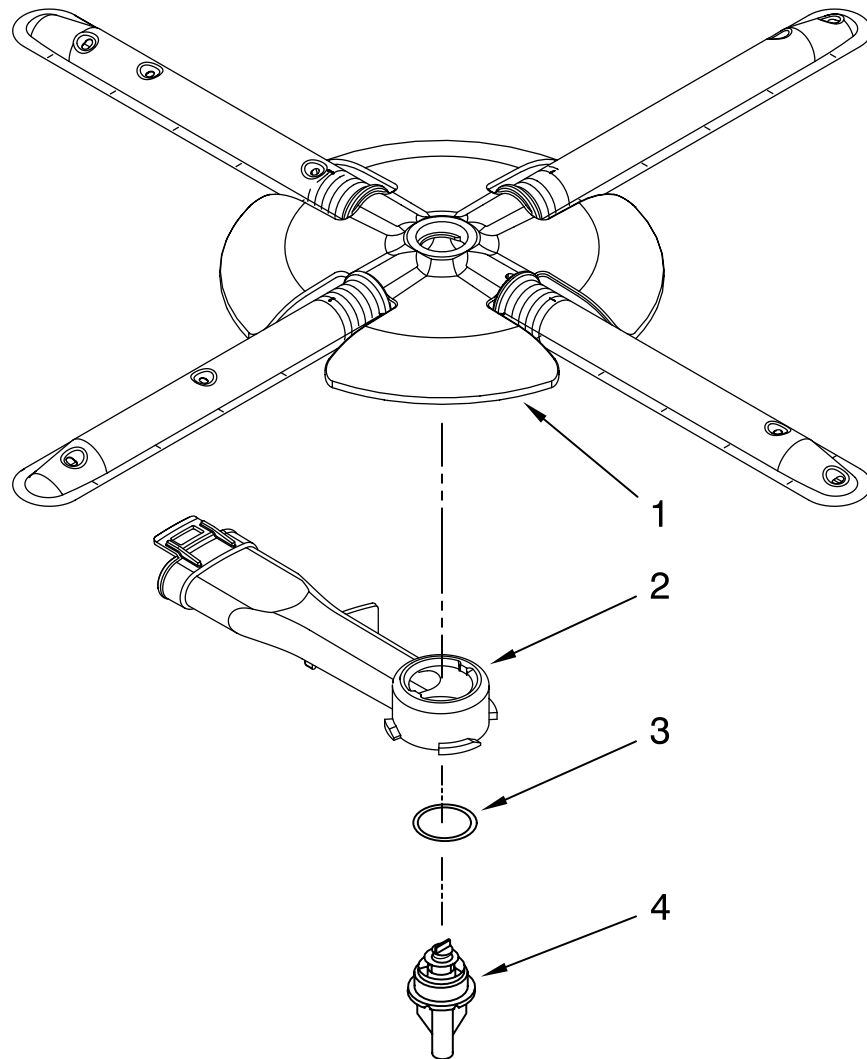

LOWER WASHARM AND STRAINER PARTS

For Models: KUDS30IVBL0, KUDS30IVWH0, KUDS30IVBT0, KUDS30IVSS0, KUDK30IVBS0
(Black) (White) (Biscuit) (Stainless) (Black/Stainless)

Illus. No.	Part No.	DESCRIPTION
1	W10077965	Wash Arm Assembly
2	W10077899	Cap, Internal Rear Feed (Also Order Item 3)
3	8268340	Seal, Sprayarm
4	W10077898	Hub, Lower Sprayarm (Also Order Item 3)

FOR ORDERING INFORMATION REFER TO PARTS PRICE LIST