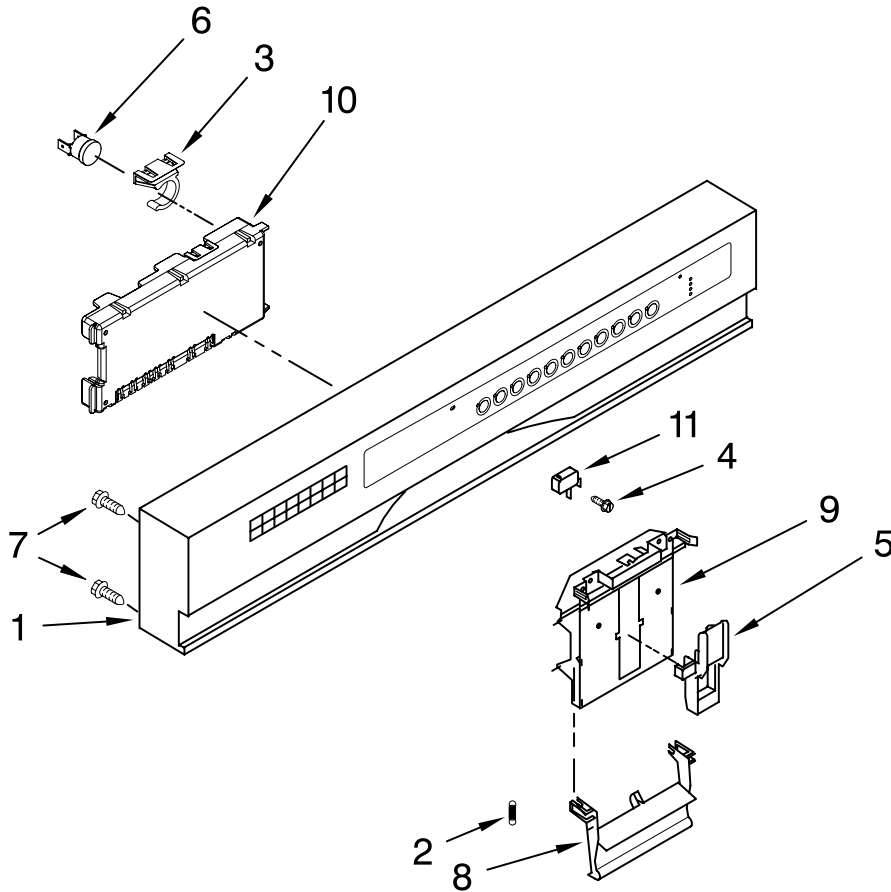

CONTROL PANEL PARTS

For Models: KUDS30IVBL0, KUDS30IVWH0, KUDS30IVBT0, KUDS30IVSS0, KUDK30IVBS0
(Black) (White) (Biscuit) (Stainless) (Black/Stainless)

Illus. No.	Part No.	DESCRIPTION
1		Console Assembly (Includes Insert)
	W10056466	Black
	W10056467	White
	W10056468	Biscuit
	W10056469	Stainless
2	8268540	Spring, Handle
3	8546546	Clip, BI-Metal
4	3400412	Screw
5	8524471	Actuator, Latch
6	661663	BI-Metal
7	3369051	Screw
8		Handle, Latch
	8269117	Black
	8269167	White
	8269168	Biscuit
9	8524476	Bolt, Latch
10	W10084141	Control, Electronic
11	8269209	Switch, Door

FOR ORDERING INFORMATION REFER TO PARTS PRICE LIST