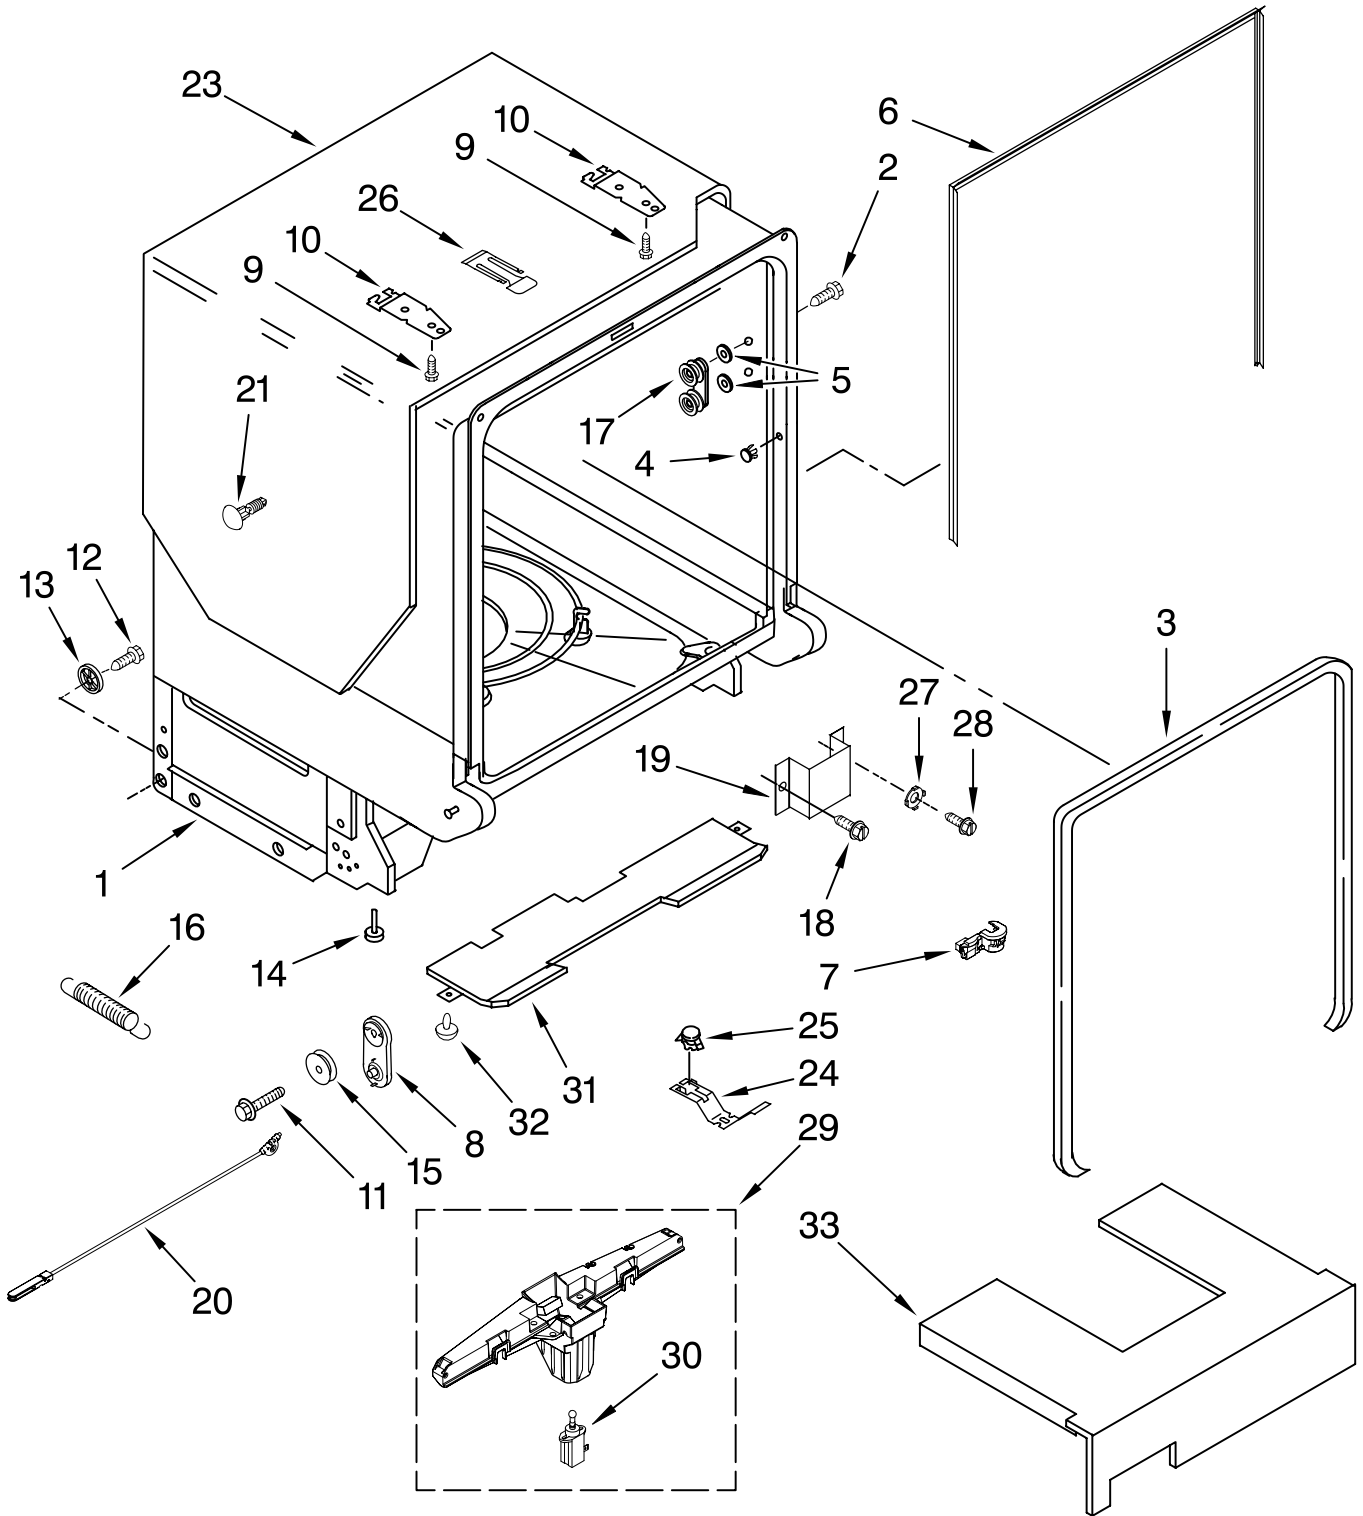

TUB AND FRAME PARTS

For Models: KUDS30IVBL0, KUDS30IVWH0, KUDS30IVBT0, KUDS30IVSS0, KUDK30IVBS0
(Black) (White) (Biscuit) (Stainless) (Black/Stainless)

FOR ORDERING INFORMATION REFER TO PARTS PRICE LIST

TUB AND FRAME PARTS

For Models: KUDS30IVBLO, KUDS30IVWH0, KUDS30IVBT0, KUDS30IVSS0, KUDK30IVBS0
(Black) (White) (Biscuit) (Stainless) (Black/Stainless)

Illus. No.	Part No.	DESCRIPTION
1	W10164353	Tub Assembly (Includes Heater Assembly)
2	3400072	Screw
3	W10112096	Door Seal
4	W10082838	Plug Tub
5	9743002	Gasket, Bracket Mounting
6	8269110	Seal, Cabinet
7	8573061	Strain Relief
8	W10084084	Mount, Door Balance
9	3367670	Screw
10	8269145	Bracket, Undercounter
11	3400074	Screw
12	3370389	Screw
13	8268977	Wheel Leg
14	8524584	Leveler, Leg
15	W10084085	Wheel, Door Balance
16	8270020	Spring, Door Balance
17	W10078083	Wheel & Mount Assembly (Also order #5)
18	3400892	Screw
19	8268991	Cover, Terminal Box
20	W10158291	Link, Door Balance
21	304666	Retainer, Push
23	8573239	Shield, Sound Tub
24	9742648	Bracket, Thermostat
25	661566	Thermostat
26	8580309	Strike, Latch
27	3378128	Washer, Pronged Cup
28	3400014	Screw
29	8572661	Actuator Assembly
30	W10082769	Motor, Wax
31	8268582	Sound, Bottom Insulation
32	3400924	Retainer, Push
33	W10084568	Shield, Motor

FOR ORDERING INFORMATION REFER TO PARTS PRICE LIST