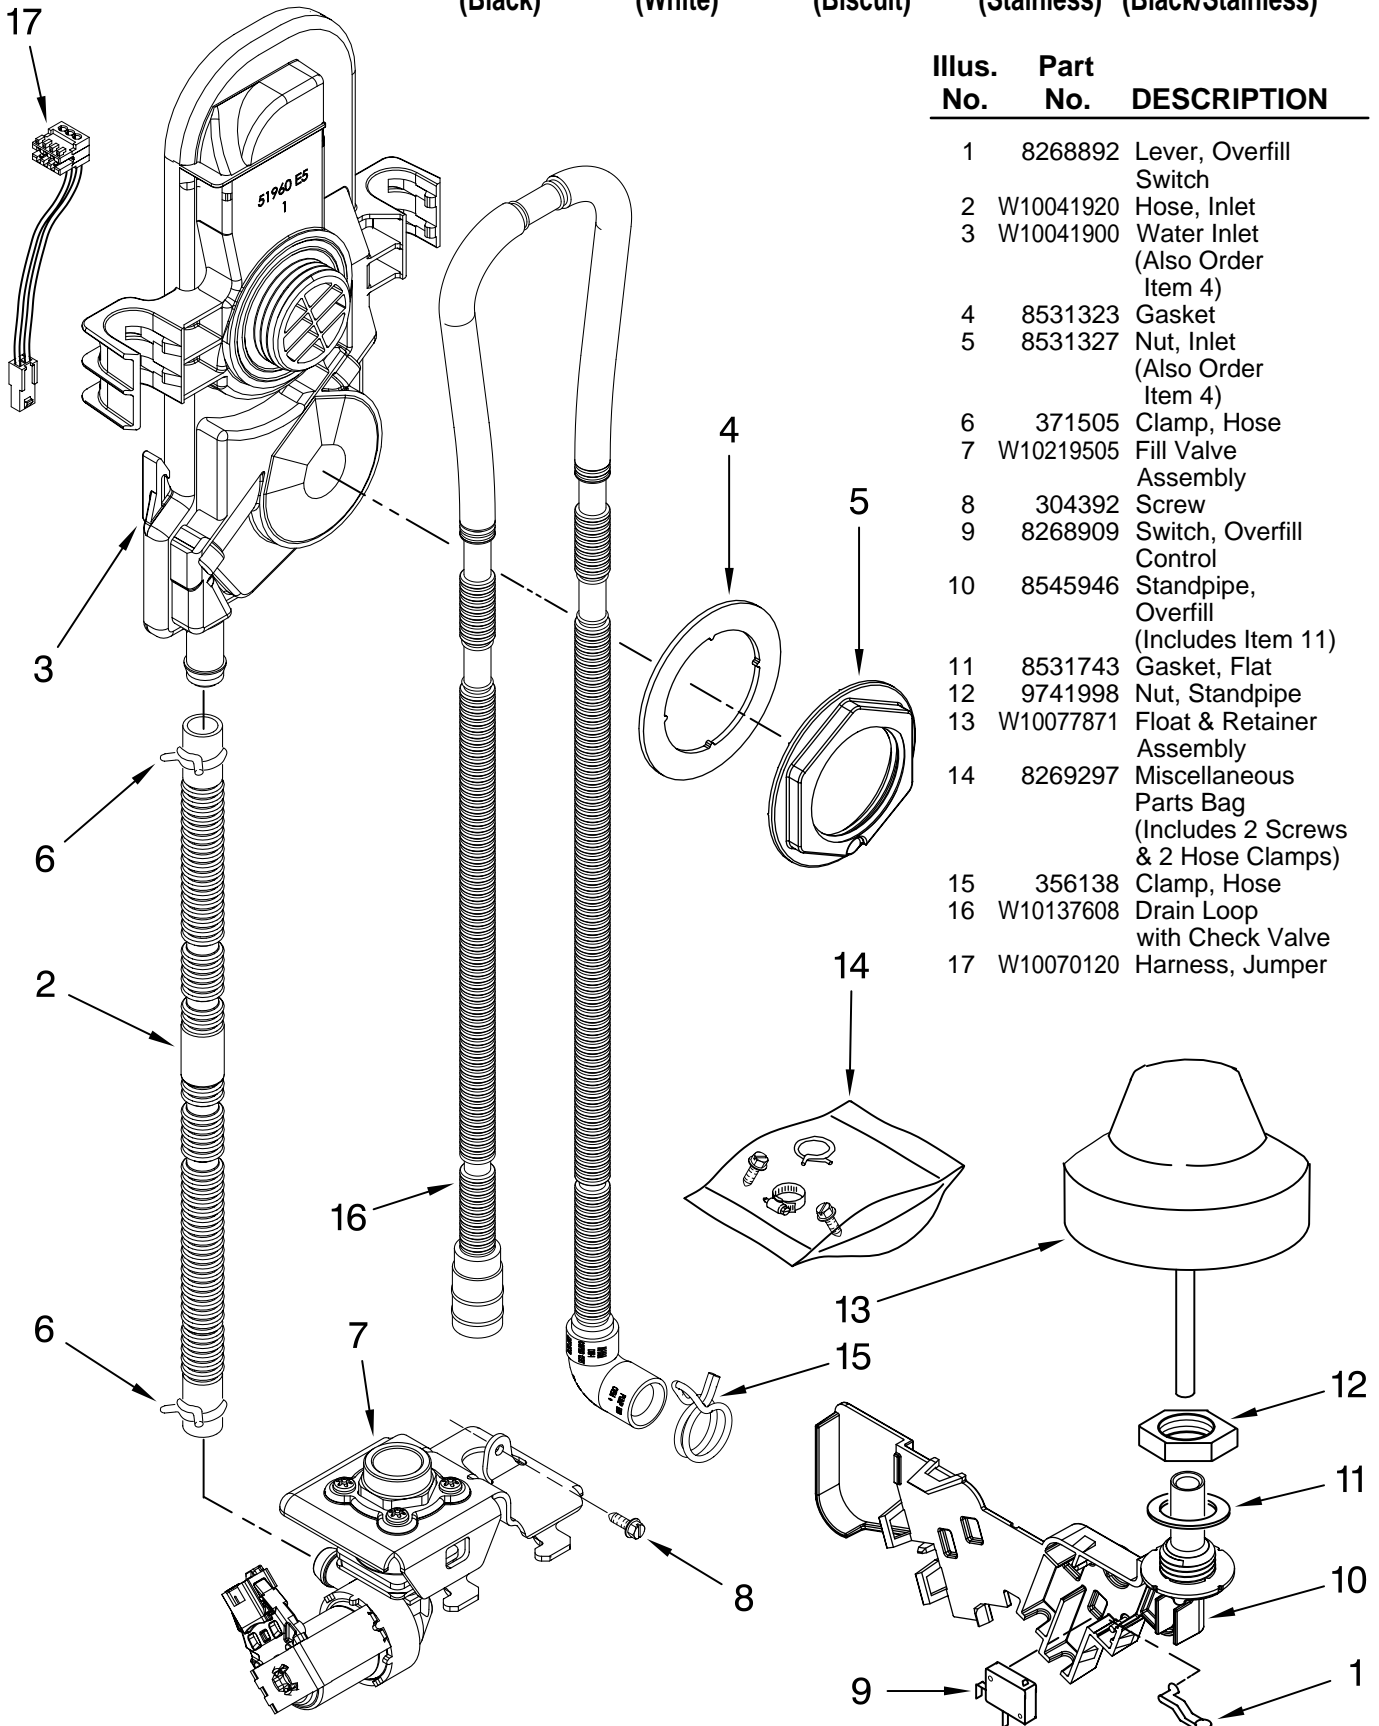

# CONTROL PANEL PARTS

For Models: KUDS30IVBL0, KUDS30IVWH0, KUDS30IVBT0, KUDS30IVSS0, KUDK30IVBS0  
 (Black) (White) (Biscuit) (Stainless) (Black/Stainless)

Illus. No.	Part No.	DESCRIPTION
1		Console Assembly (Includes Insert)
	W10056466	Black
	W10056467	White
	W10056468	Biscuit
	W10056469	Stainless
2	8268540	Spring, Handle
3	8546546	Clip, BI-Metal
4	3400412	Screw
5	8524471	Actuator, Latch
6	661663	BI-Metal
7	3369051	Screw
8		Handle, Latch
	8269117	Black
	8269167	White
	8269168	Biscuit
9	8524476	Bolt, Latch
10	W10084141	Control, Electronic
11	8269209	Switch, Door

# DOOR AND LATCH PARTS

For Models: KUDS30IVBL0, KUDS30IVWH0, KUDS30IVBT0, KUDS30IVSS0, KUDK30IVBS0  
 (Black) (White) (Biscuit) (Stainless) (Black/Stainless)

Illus. No.	Part No.	DESCRIPTION
1	3369051	Screw, Door
2	8281217	Screw
3	W10056249	Inner Door Mastic Assembly (Also Order Item 6)
4	W10077883	Inlet, Air
5	W10164259	Vent Assembly (Also Order Item 6)

Illus. No.	Part No.	DESCRIPTION
6	8269259	Gasket, Vent
7	W10077877	Deflector, Vent (Also Order Item 6)
8	W10077882	Dispenser, Assembly
9	8269258	Seal, Front
10	8545608	Harness, Vent Motor
11	8574160	Seal, Side

# FILL, DRAIN AND OVERFILL PARTS

For Models: KUDS30IVBL0, KUDS30IVWHO, KUDS30IVBT0, KUDS30IVSS0, KUDK30IVBS0  
 (Black) (White) (Biscuit) (Stainless) (Black/Stainless)

Illus. No.	Part No.	DESCRIPTION
1	8268892	Lever, Overfill Switch
2	W10041920	Hose, Inlet
3	W10041900	Water Inlet (Also Order Item 4)
4	8531323	Gasket
5	8531327	Nut, Inlet (Also Order Item 4)
6	371505	Clamp, Hose
7	W10219505	Fill Valve Assembly
8	304392	Screw
9	8268909	Switch, Overfill Control
10	8545946	Standpipe, Overfill (Includes Item 11)
11	8531743	Gasket, Flat
12	9741998	Nut, Standpipe
13	W10077871	Float & Retainer Assembly
14	8269297	Miscellaneous Parts Bag (Includes 2 Screws & 2 Hose Clamps)
15	356138	Clamp, Hose
16	W10137608	Drain Loop with Check Valve
17	W10070120	Harness, Jumper