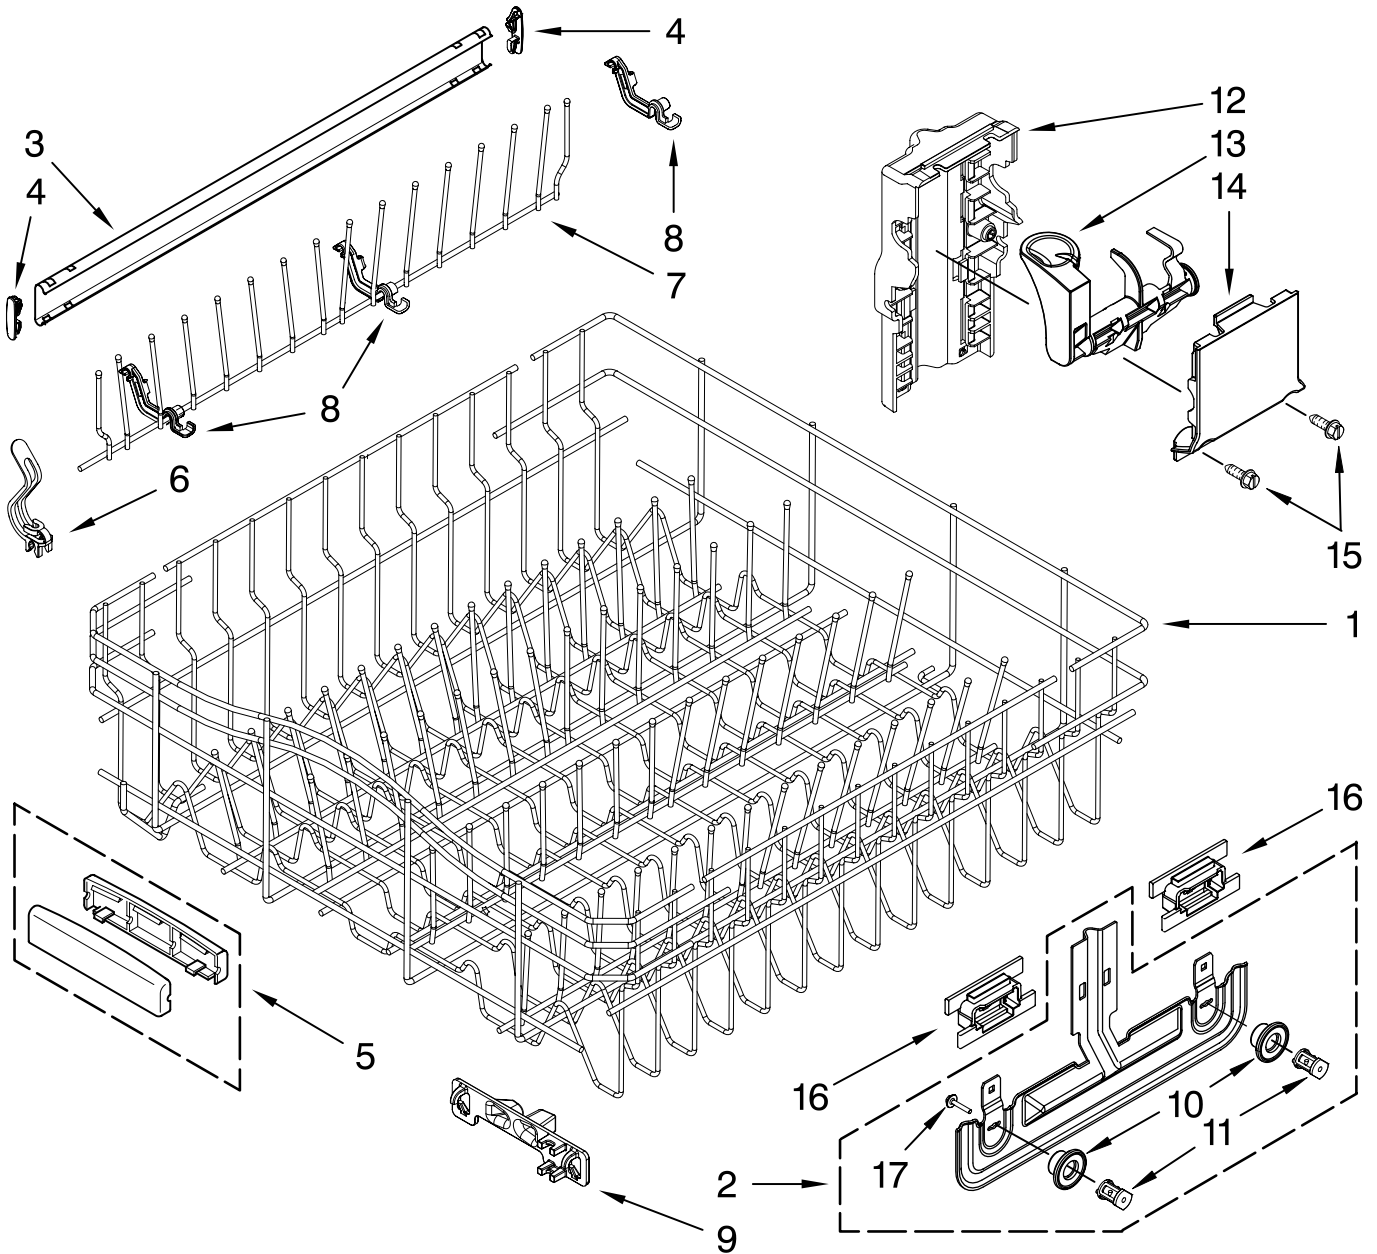

UPPER RACK AND TRACK PARTS

For Models: KUDS30IVBL0, KUDS30IVWH0, KUDS30IVBT0, KUDS30IVSS0, KUDK30IVBS0
(Black) (White) (Biscuit) (Stainless) (Black/Stainless)

Illus. No.	Part No.	DESCRIPTION
1	W10056270	Dishrack, Upper
2	8268654	Adjuster Assembly
3	3385089	Track Rack
4	W10082860	Stop, Track
5	8539110	Handle, Dishrack
6	W10077844	Clip, No-Flip

Illus. No.	Part No.	DESCRIPTION
7	8562030	Tine Row
8	W10082853	Clip, Pivot
9	8539102	Positioner, Dual
10	3385088	Wheel
11	8268703	Axle, Adjuster
12	W10082839	Housing, Adjuster

Illus. No.	Part No.	DESCRIPTION
13		Actuator, Adjuster
	W10077839	Left Hand
	W10077838	Right Hand
14	W10082840	Cover, Adjuster
15	9741232	Screw
16	W10082834	Positioner, Arm
17	8281156	Screw