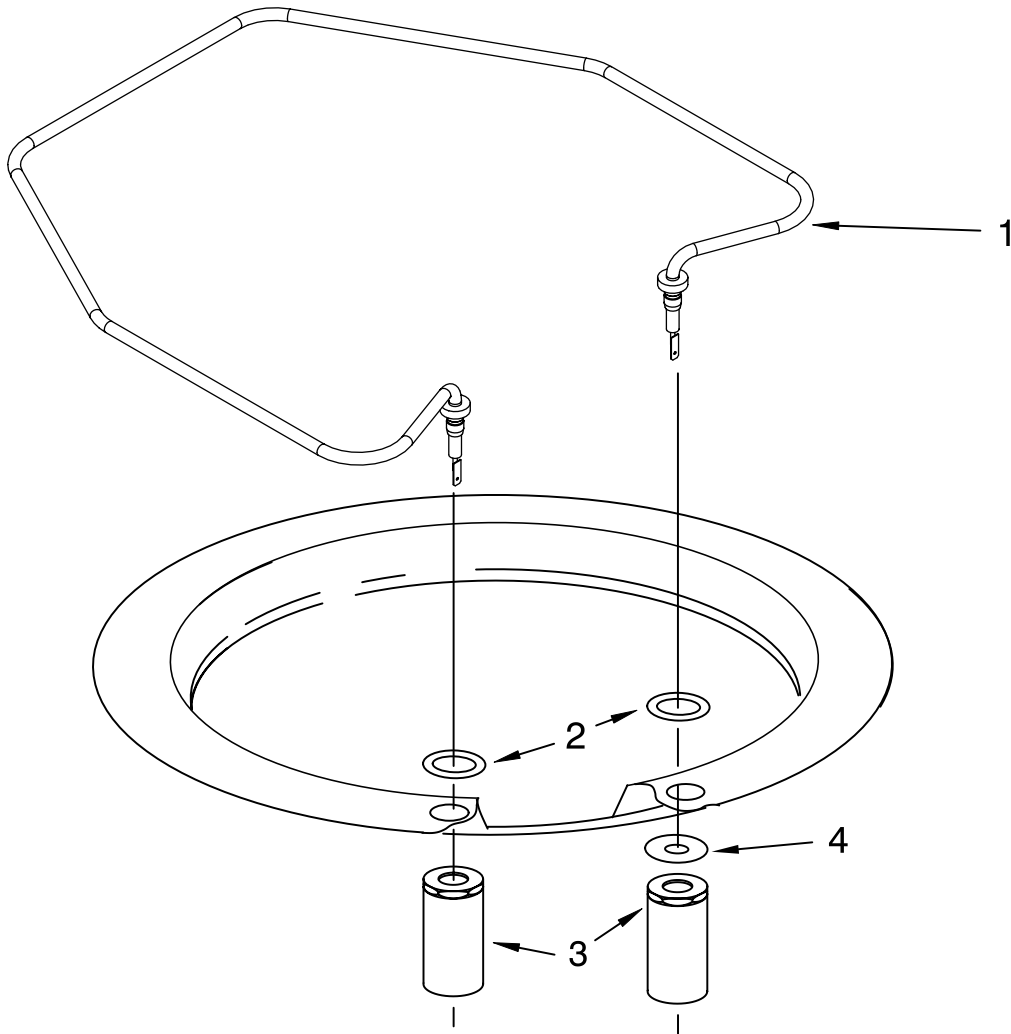

HEATER PARTS

For Models: KUDS30IVBL0, KUDS30IVWH0, KUDS30IVBT0, KUDS30IVSS0, KUDK30IVBS0
(Black) (White) (Biscuit) (Stainless) (Black/Stainless)

Illus. No.	Part No.	DESCRIPTION
1	8537057	Heater Element Assembly (Also Includes Item 2)
2	717273	Washer, Heater Element
3	8268548	Nut, Heater Element
4	3400931	Retainer, Spring Grip

NOTE: If heater element is removed, it must be replaced.

FOR ORDERING INFORMATION REFER TO PARTS PRICE LIST