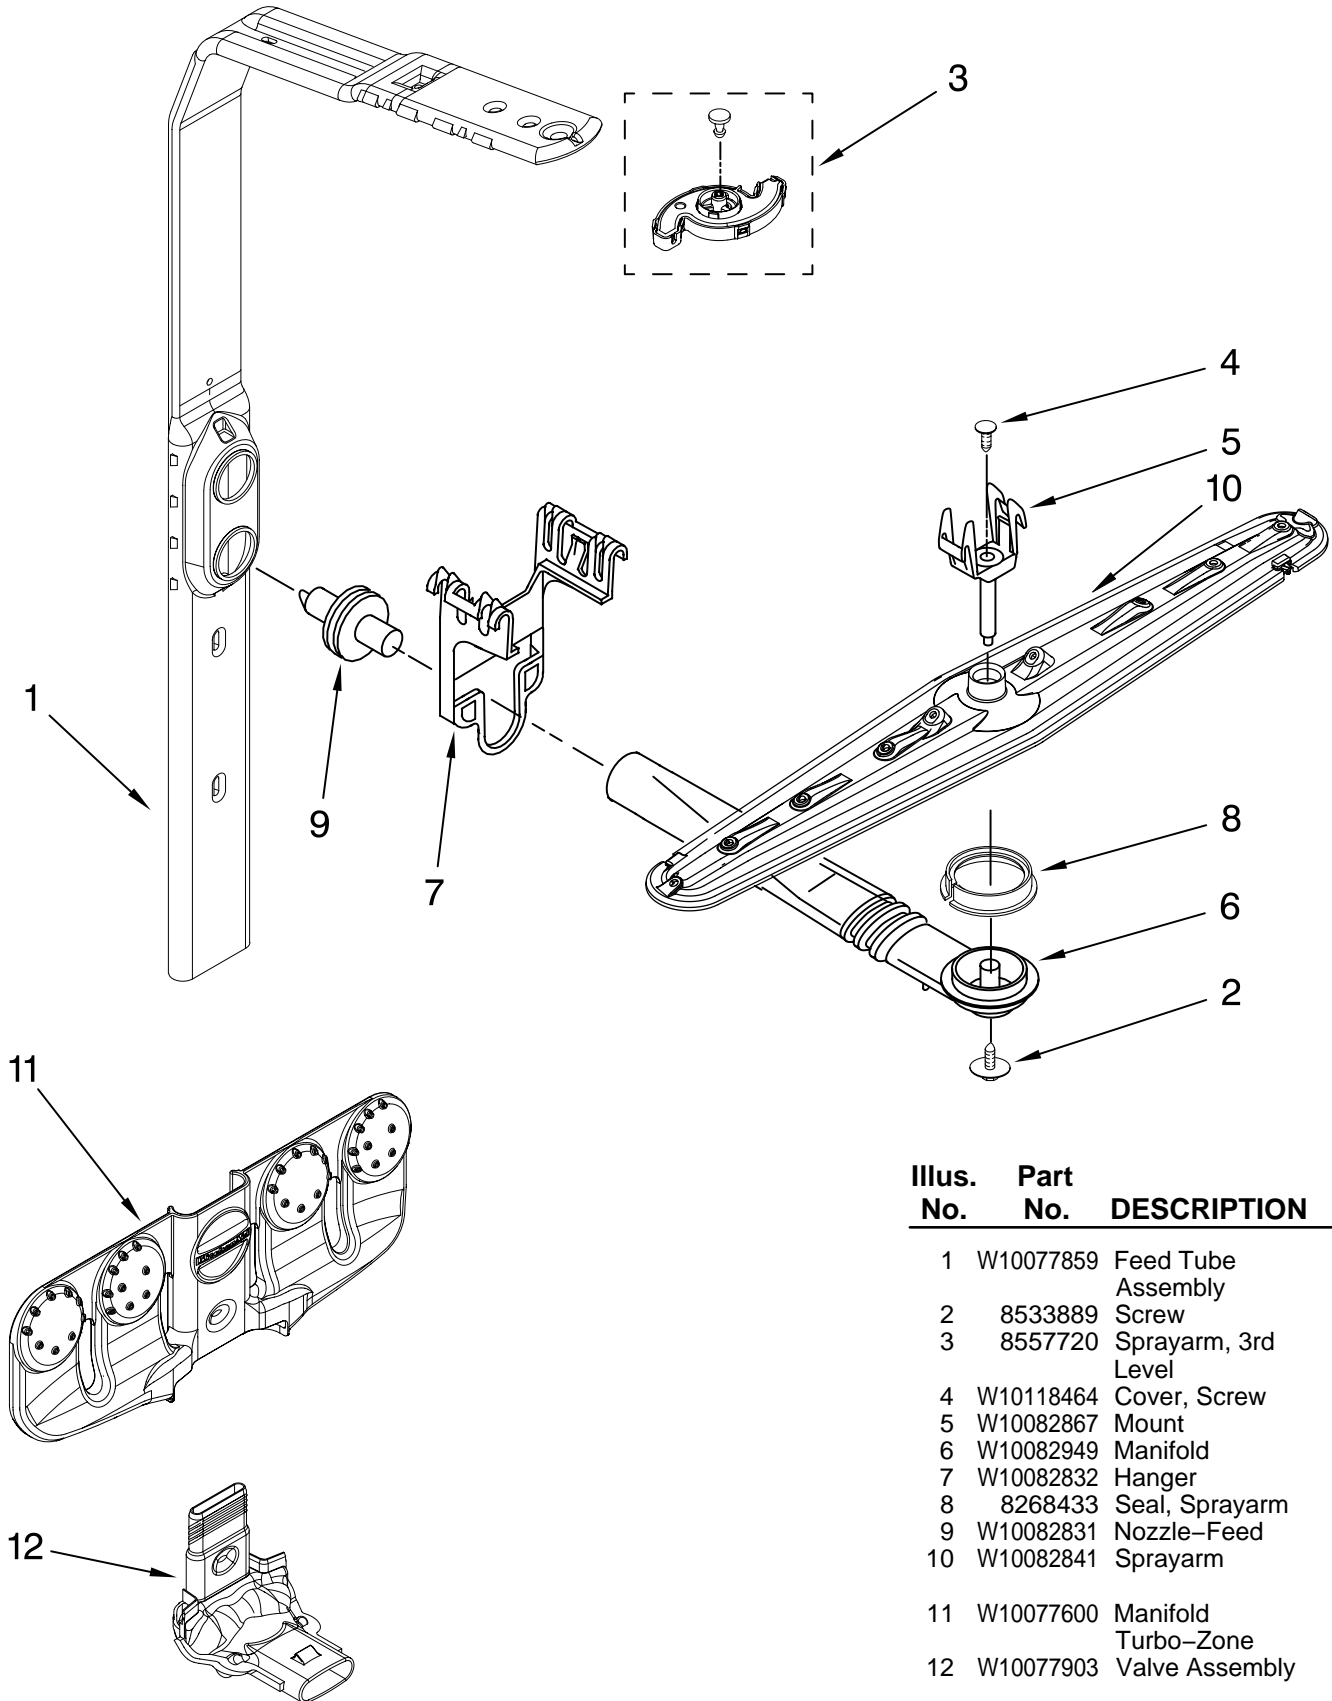

UPPER WASH AND RINSE PARTS

For Models: KUDS30IVBL0, KUDS30IVWH0, KUDS30IVBT0, KUDS30IVSS0, KUDK30IVBS0
(Black) (White) (Biscuit) (Stainless) (Black/Stainless)

Illus. No.	Part No.	DESCRIPTION
1	W10077859	Feed Tube Assembly
2	8533889	Screw
3	8557720	Sprayarm, 3rd Level
4	W10118464	Cover, Screw
5	W10082867	Mount
6	W10082949	Manifold
7	W10082832	Hanger
8	8268433	Seal, Sprayarm
9	W10082831	Nozzle-Feed
10	W10082841	Sprayarm
11	W10077600	Manifold Turbo-Zone
12	W10077903	Valve Assembly

FOR ORDERING INFORMATION REFER TO PARTS PRICE LIST