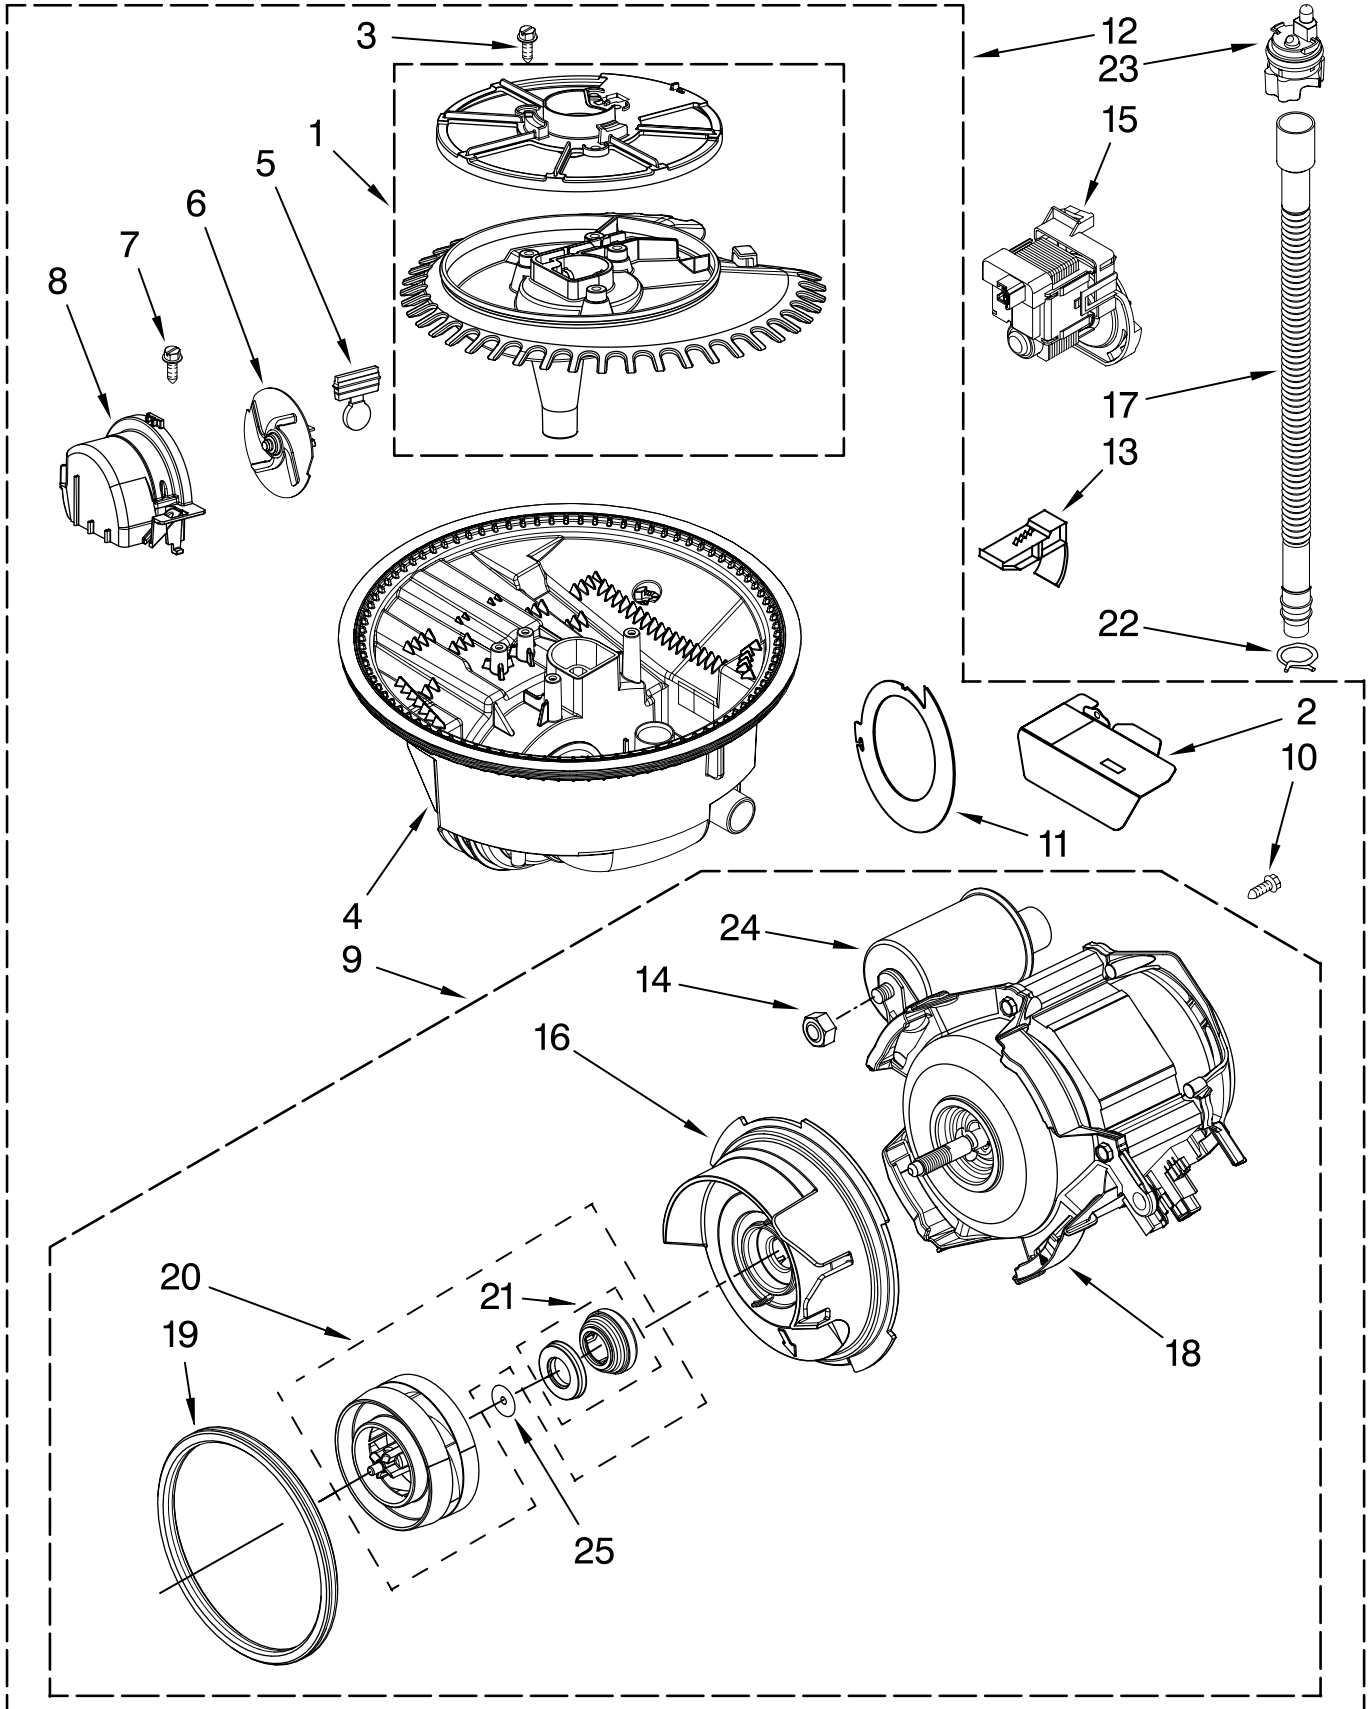

PUMP AND MOTOR PARTS

For Models: KUDS30IVBL0, KUDS30IVWH0, KUDS30IVBT0, KUDS30IVSS0, KUDK30IVBS0
(Black) (White) (Biscuit) (Stainless) (Black/Stainless)

FOR ORDERING INFORMATION REFER TO PARTS PRICE LIST

PUMP AND MOTOR PARTS

For Models: KUDS30IVBL0, KUDS30IVWH0, KUDS30IVBT0, KUDS30IVSS0, KUDK30IVBS0
(Black) (White) (Biscuit) (Stainless) (Black/Stainless)

Illus. No.	Part No.	DESCRIPTION
1	8534952	Accumulator Assy
2	8283527	Shield, Motor
3	3400069	Screw
4	8572618	Sump With Seal
5	8268375	Check Valve, Sump
6	W10083957	Chopper Assembly
7	9741232	Screw
8	8531857	Protector, Inlet
9	8535760	Motor Assembly
10	3400217	Screw
11	W10084567	Screen, Separation
12	W10084107	Sump & Motor Assembly (Includes Item 13)
13	8269524	Tab, Sump
14	8533949	Nut
15	661662	Pump, Drain
16	8531019	Volute, Back (Also Order Items 21 & 26)
17	8269144	Hose, Drain
18	8535759	Motor
19	8268397	Seal, Volute
20	8531017	Impeller Kit
21	8268403	Face Seal Assembly (Also Order Item 26)
22	356138	Clamp, Hose
23	W10134017	Optical Water Indicator
24	W10216724	Capacitor
25	8531018	Washer

FOR ORDERING INFORMATION REFER TO PARTS PRICE LIST