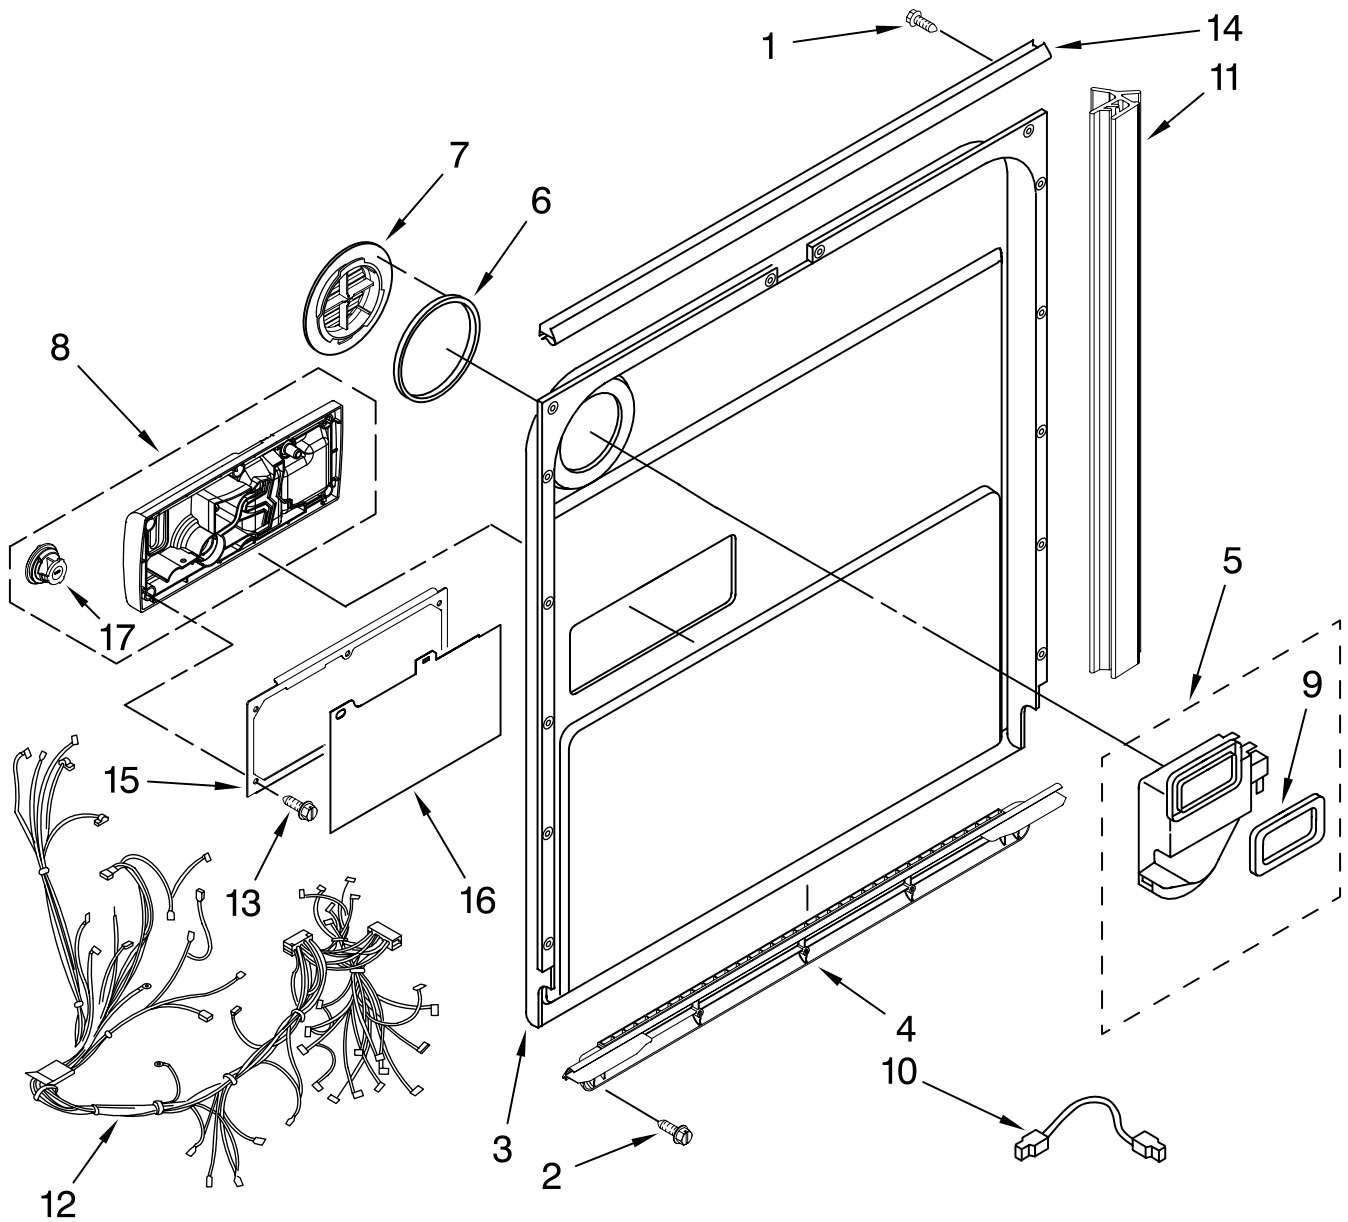

DOOR AND LATCH PARTS

For Models: KUDS30IVBL0, KUDS30IVWH0, KUDS30IVBT0, KUDS30IVSS0, KUDK30IVBS0
(Black) (White) (Biscuit) (Stainless) (Black/Stainless)

Illus. No.	Part No.	DESCRIPTION
1	3369051	Screw, Door
2	8281217	Screw
3	W10056249	Inner Door Mastic Assembly (Also Order Item 6)
4	W10077883	Inlet, Air
5	W10164259	Vent Assembly (Also Order Item 6)

Illus. No.	Part No.	DESCRIPTION
6	8269259	Gasket, Vent
7	W10077877	Deflector, Vent (Also Order Item 6)
8	W10077882	Dispenser, Assembly
9	8269258	Seal, Front
10	8545608	Harness, Vent Motor
11	8574160	Seal, Side

Illus. No.	Part No.	DESCRIPTION
12	W10071150	Wiring Harness
13	W10177098	Screw
14	8535660	Seal, Console/door
15	8535637	Bracket, Dispenser
16	8531865	Shield, Dispenser
17	W10077881	Knob, Rinse Aid

FOR ORDERING INFORMATION REFER TO PARTS PRICE LIST