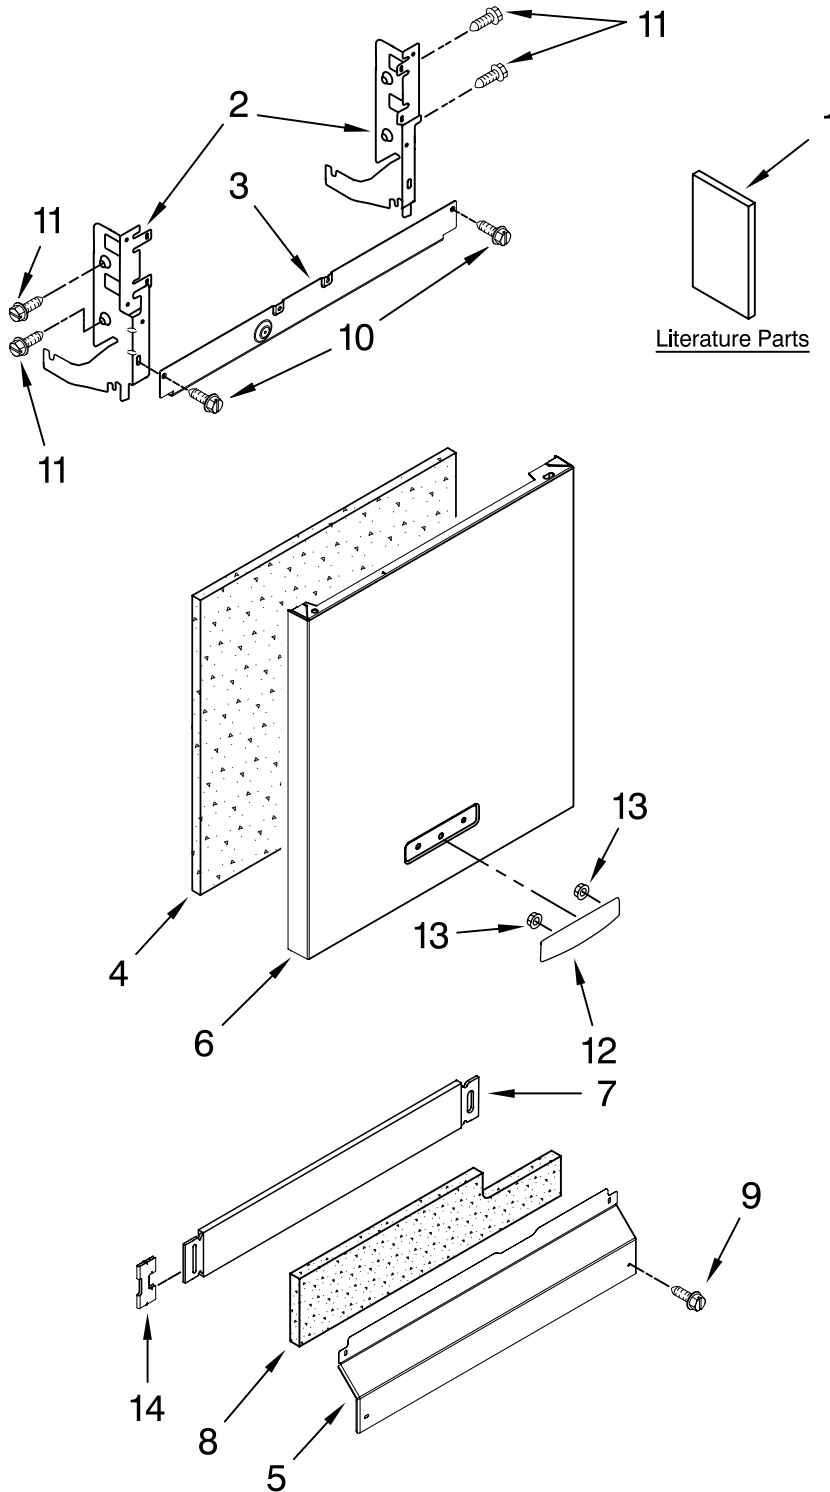

# KitchenAid® DOOR AND PANEL PARTS

For Models: KUDS30IVBL0, KUDS30IVWH0, KUDS30IVBT0, KUDS30IVSS0, KUDK30IVBS0  
 (Black) (White) (Biscuit) (Stainless) (Black/Stainless)

UNDERCOUNTER  
 DISHWASHER

Illus. No.	Part No.	DESCRIPTION
1	W10056407	Literature Parts
	W10056439	Instructions, Installation
	W10205938	Energy Guide
	W10205937	Guide, Use & Care Spanish
	W10130990	Guide, Use & Care English/French
	W10130990	Tech Sheet
2		Arm, Hinge
	8534854	Left
	8534853	Right
3	8268983	Stiffener, Door
4	W10073520	Insulation, Door
5		Access Panel
	8573255	Black
	8573256	White
	8573257	Biscuit
6		Panel, Full Front (Includes Items 4, 12 & 13)
	W10077995	Black
	W10077996	White
	W10077997	Biscuit
	W10137620	Stainless
7		Toe Panel (Includes Items 8 & 14)
	8558252	Black
	8558253	White
	8558254	Biscuit
8	8268581	Insulation, Toe Panel
9		Screw
	302868	Black
	3400836	White
	3400865	Biscuit
10	304392	Screw
11	3400071	Screw
12		Nameplate
	W10021860	Black
	W10021870	White
	W10021880	Biscuit
	W10021850	Stainless
13	2004333	Nut
14	8269016	Clip, Grounding

# CONTROL PANEL PARTS

For Models: KUDS30IVBL0, KUDS30IVWH0, KUDS30IVBT0, KUDS30IVSS0, KUDK30IVBS0  
 (Black) (White) (Biscuit) (Stainless) (Black/Stainless)

Illus. No.	Part No.	DESCRIPTION
1		Console Assembly (Includes Insert)
	W10056466	Black
	W10056467	White
	W10056468	Biscuit
	W10056469	Stainless
2	8268540	Spring, Handle
3	8546546	Clip, BI-Metal
4	3400412	Screw
5	8524471	Actuator, Latch
6	661663	BI-Metal
7	3369051	Screw
8		Handle, Latch
	8269117	Black
	8269167	White
	8269168	Biscuit
9	8524476	Bolt, Latch
10	W10084141	Control, Electronic
11	8269209	Switch, Door