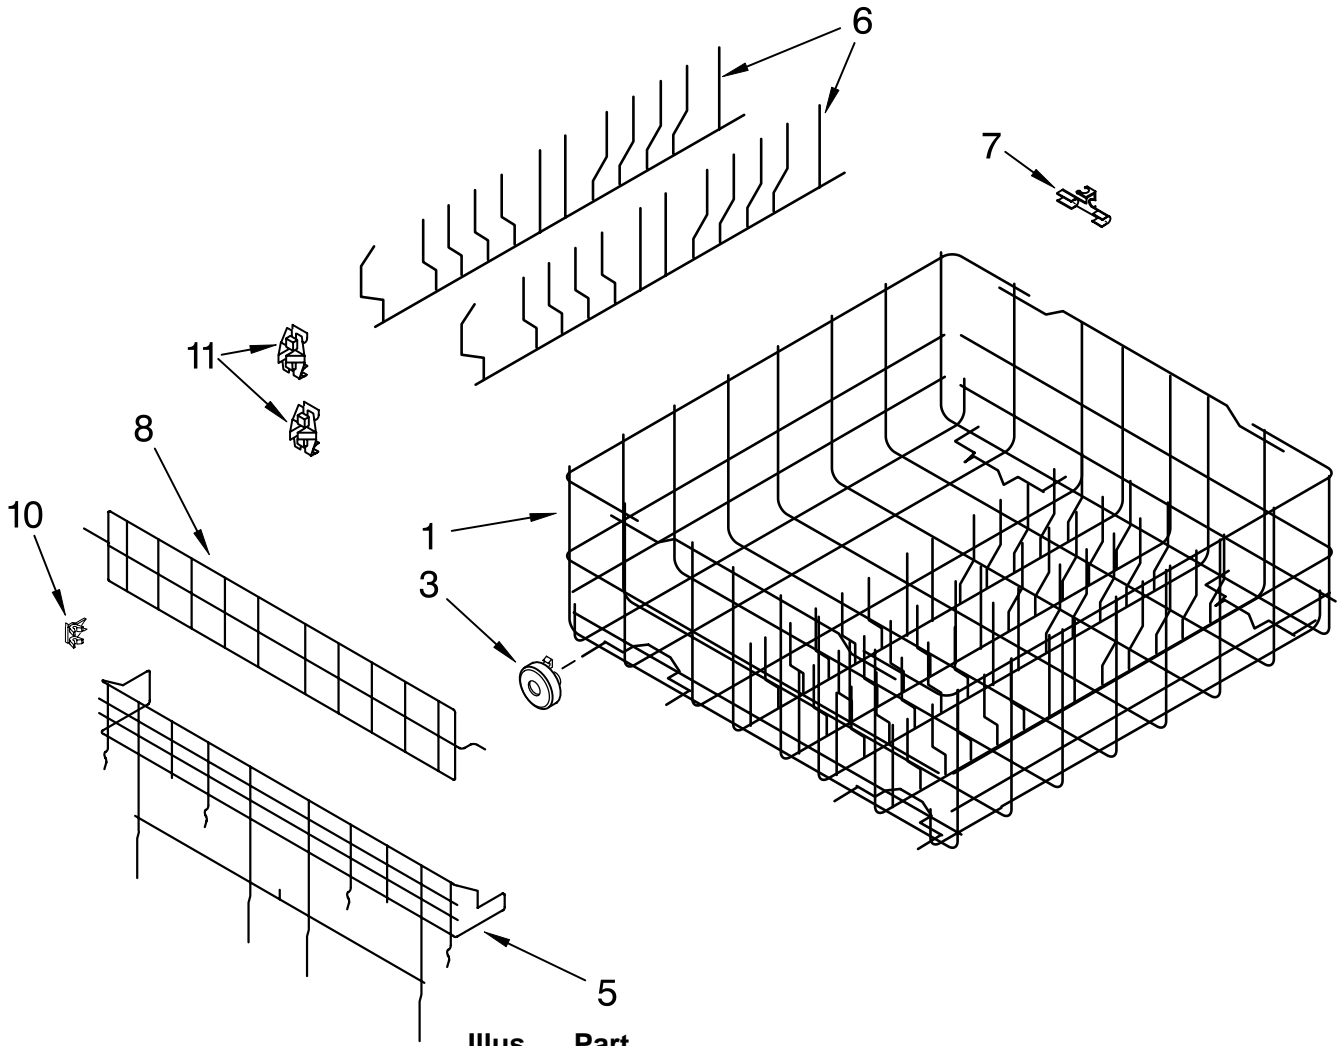

LOWER RACK PARTS

For Models: KUDS24SEBL3, KUDS24SEWH3, KUDS24SEAL3
(Black) (White) (Almond)

Illus. No.	Part No.	DESCRIPTION
1	9743501	Lower Rack Assembly (Includes Item 3)
2	9743048	Cover Basket Silverware
3	9743007	Wheel Assembly (2) Lower Rack (8)
4	9743574	Basket Half, Silverware
5	9743536	Extension, Side Wall
6	9743548	Flexrow (2)
7	9743534	Clip, Flexrow (6)
8	3377419	Cupshelf
10	9743019	Clip, Cupshelf (3)
11	3368629	Retainer, Flexrow (2)

FOR ORDERING INFORMATION REFER TO PARTS PRICE LIST