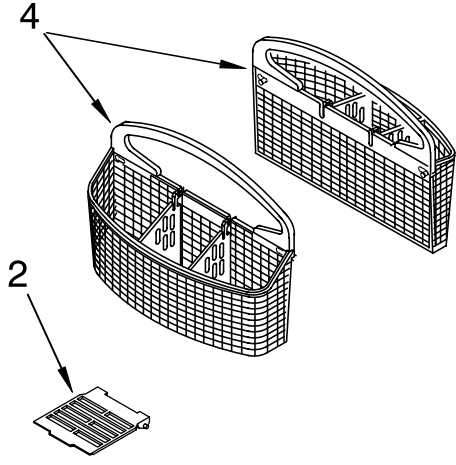

LOWER RACK PARTS

For Models: KUDS24SEBL3, KUDS24SEWH3, KUDS24SEAL3
(Black) (White) (Almond)

Illus. No.	Part No.	DESCRIPTION
1	9743501	Lower Rack Assembly (Includes Item 3)
2	9743048	Cover Basket Silverware
3	9743007	Wheel Assembly (2) Lower Rack (8)
4	9743574	Basket Half, Silverware
5	9743536	Extension, Side Wall
6	9743548	Flexrow (2)
7	9743534	Clip, Flexrow (6)
8	3377419	Cupshelf
10	9743019	Clip, Cupshelf (3)
11	3368629	Retainer, Flexrow (2)

FOR ORDERING INFORMATION REFER TO PARTS PRICE LIST