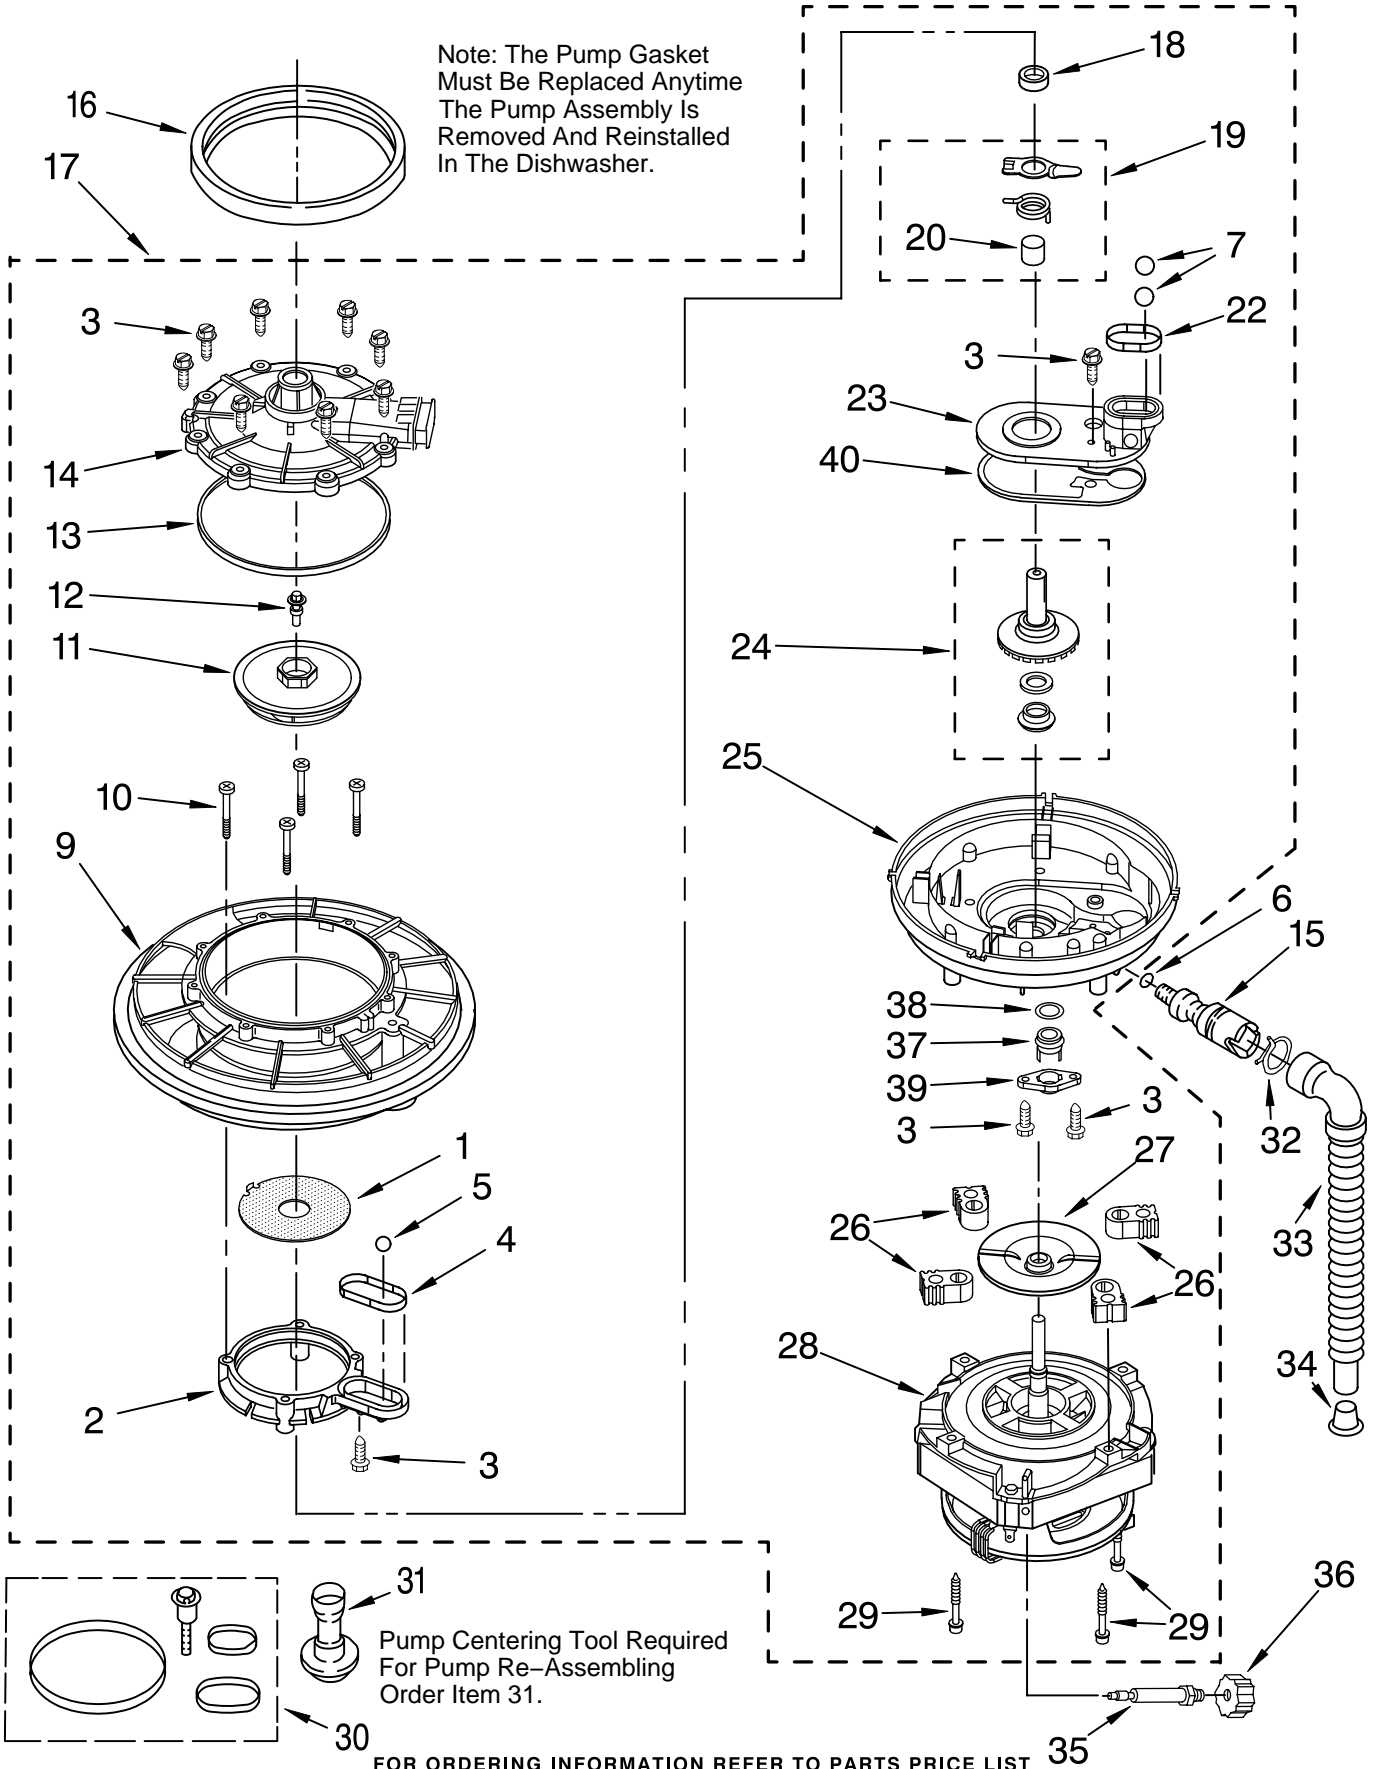

PUMP AND MOTOR PARTS

For Models: KUDS24SEBL3, KUDS24SEWH3, KUDS24SEAL3
(Black) (White) (Almond)

Note: The Pump Gasket Must Be Replaced Anytime The Pump Assembly Is Removed And Reinstalled In The Dishwasher.

FOR ORDERING INFORMATION REFER TO PARTS PRICE LIST

PUMP AND MOTOR PARTS

For Models: KUDS24SEBL3, KUDS24SEWH3, KUDS24SEAL3
(Black) (White) (Almond)

Illus. No.	Part No.	DESCRIPTION	Illus. No.	Part No.	DESCRIPTION	Illus. No.	Part No.	DESCRIPTION
1	9740982	Plate, Perforated (Also Order Item 30) See Note A.	17	9743202	Pump & Motor Assembly (Includes Item 16)	27	3368270	Slinger (Also Order Item 30) (See Note A.)
2	3367173	Base, Inlet (Includes Items 1 & 5) (Also Order Item 30) See Note A.	18	302707	Bushing, Grind	28	3379364	Motor & Fan (Assembly) (Includes Item 27) (Also Order Item 30) See Note A.
3	9741232	Screw	19	302718	Chopper Kit (Also Order Item 30) See Note A.	29	3369331	Screw (4)
4	302710	Seal, Inlet Base	20	3378139	Sleeve, Drain Impeller	30	675703	Pump Seal Kit (Includes Items 4, 12, 13 & 22)
5	302709	Ball, Check	22	302704	Seal, Drain Cover	31	303918	Tool, Pump Centering
6	95080	"O" Ring	23	3378207	Cover, Drain (Also Order Item 30 & 40) See Note A.	32	356138	Clamp, Hose
7	719929	Ball, Check (2)	24	303539	Impeller, Drain Kit (Also Order Item 30) See Note A.	33	3374077	Hose, Drain
9	9742968	Filter Assembly	25	3376157	Base, Pump (Also Order Item 30) See Note A.	34	3371748	Cap, Drain
10	3400001	Screw	26	3367197	Support, Pump Mounting (4)	35	3374757	Shaft, Absorber
11	303510	Impeller, Wash (Includes Items 12 & 13)	36			36	3378202	Weight, Absorber
12	3371152	Screw & Seal,	37			37	3378083	Thermostat
13	302711	Seal, Pump Outlet	38			38	3376723	Seal, O-Ring
14	9742973	Outlet, Pump (Includes Item 13)	39			39	3376358	Retainer, Thermostat
15	3369482	Check Valve (Includes Item 6)	40			40	9740674	Gasket, Drain Cover
16	717000	Gasket, Pump						

NOTE A:

Pump Centering Tool Required
For Pump Re-Assembling—
Order Item 31.