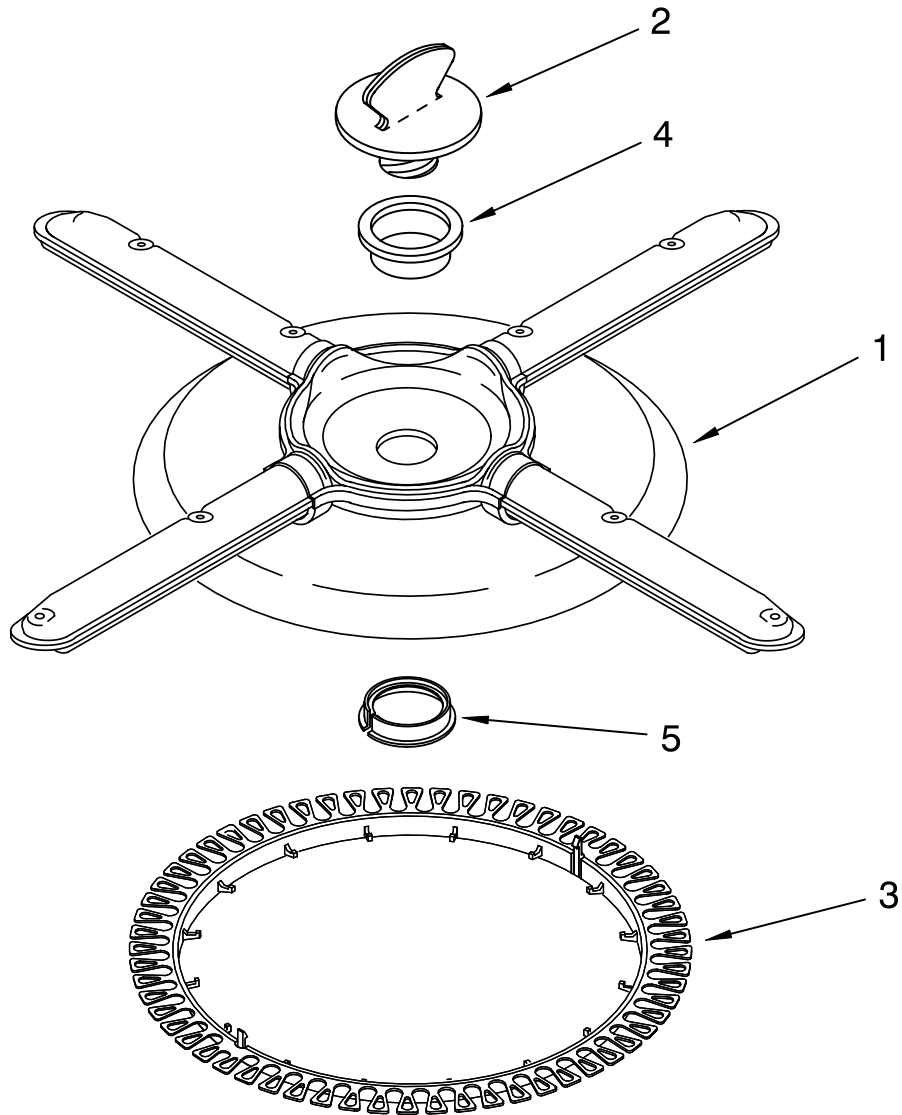

LOWER WASHARM AND STRAINER PARTS

For Models: KUDS24SEBL3, KUDS24SEWH3, KUDS24SEAL3
(Black) (White) (Almond)

Illus. No.	Part No.	DESCRIPTION
1	9742947	Wash Arm Assembly
2	9742945	Nut, Washarm
3	9742646	Strainer (Coarse)
4	9742946	Bearing, Radial
5	3376846	Seal, Sprayarm

FOR ORDERING INFORMATION REFER TO PARTS PRICE LIST