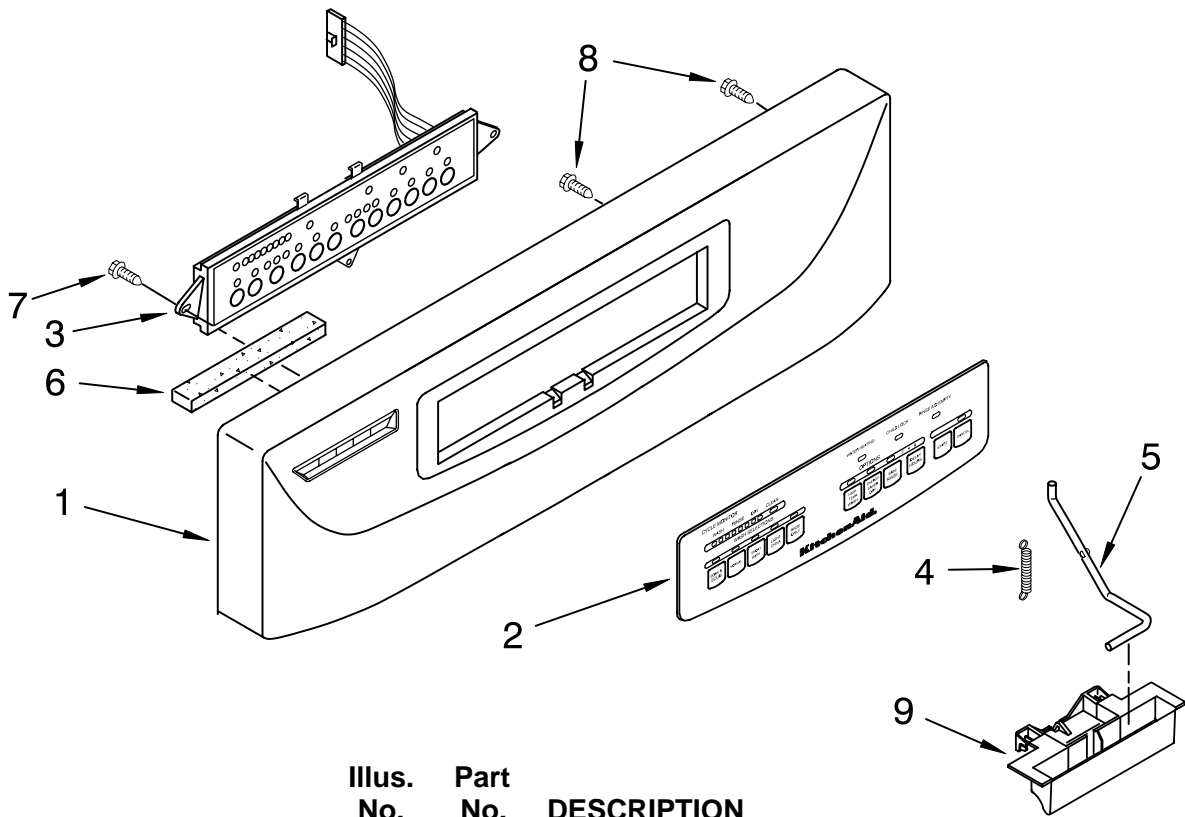

CONTROL PANEL PARTS

For Models: KUDS24SEBL3, KUDS24SEWH3, KUDS24SEAL3
(Black) (White) (Almond)

Illus. No.	Part No.	DESCRIPTION
1		Console (Also Order Item 2)
	9743753	Black Model
	9743754	White Model
	9743755	Almond Model
2		Insert
	9743375	Black Model
	9743376	White Model
	9743377	Almond Model
3	9743241	Switch, Panel (User Interface)
4	9743573	Spring, Handle
5	9743572	Link, Handle
6	9743412	Sponge, Vent
7	304231	Screw (3)
8	3369051	Screw (4)
9		Handle, Latch
	9743903	Black Model
	9743904	White Model
	9743905	Almond Model

FOR ORDERING INFORMATION REFER TO PARTS PRICE LIST