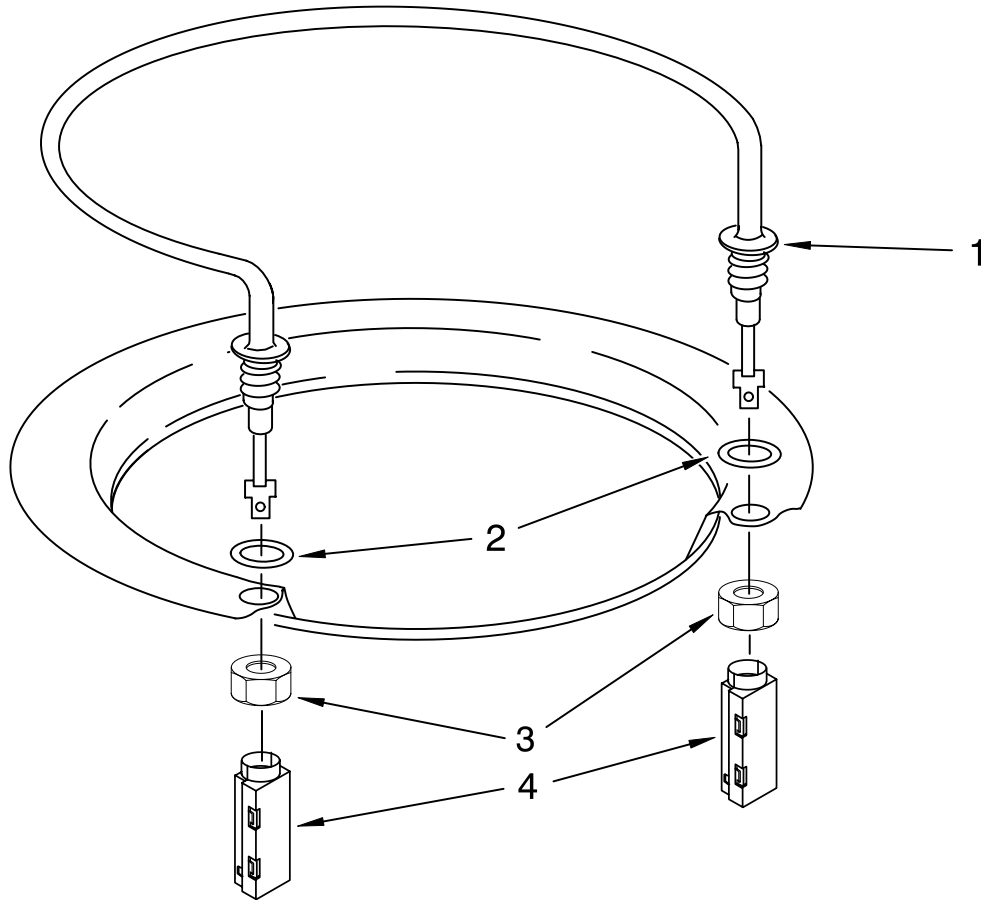

HEATER PARTS

For Models: KUDS24SEBL3, KUDS24SEWH3, KUDS24SEAL3
(Black) (White) (Almond)

Illus. No.	Part No.	DESCRIPTION
1	9743495	Heater Element Assembly (Also Includes Item 2)
2	717273	Washer, Heater Element
3	9743039	Nut, Heater Element
4	9743166	Pod, Terminal Heater

FOR ORDERING INFORMATION REFER TO PARTS PRICE LIST