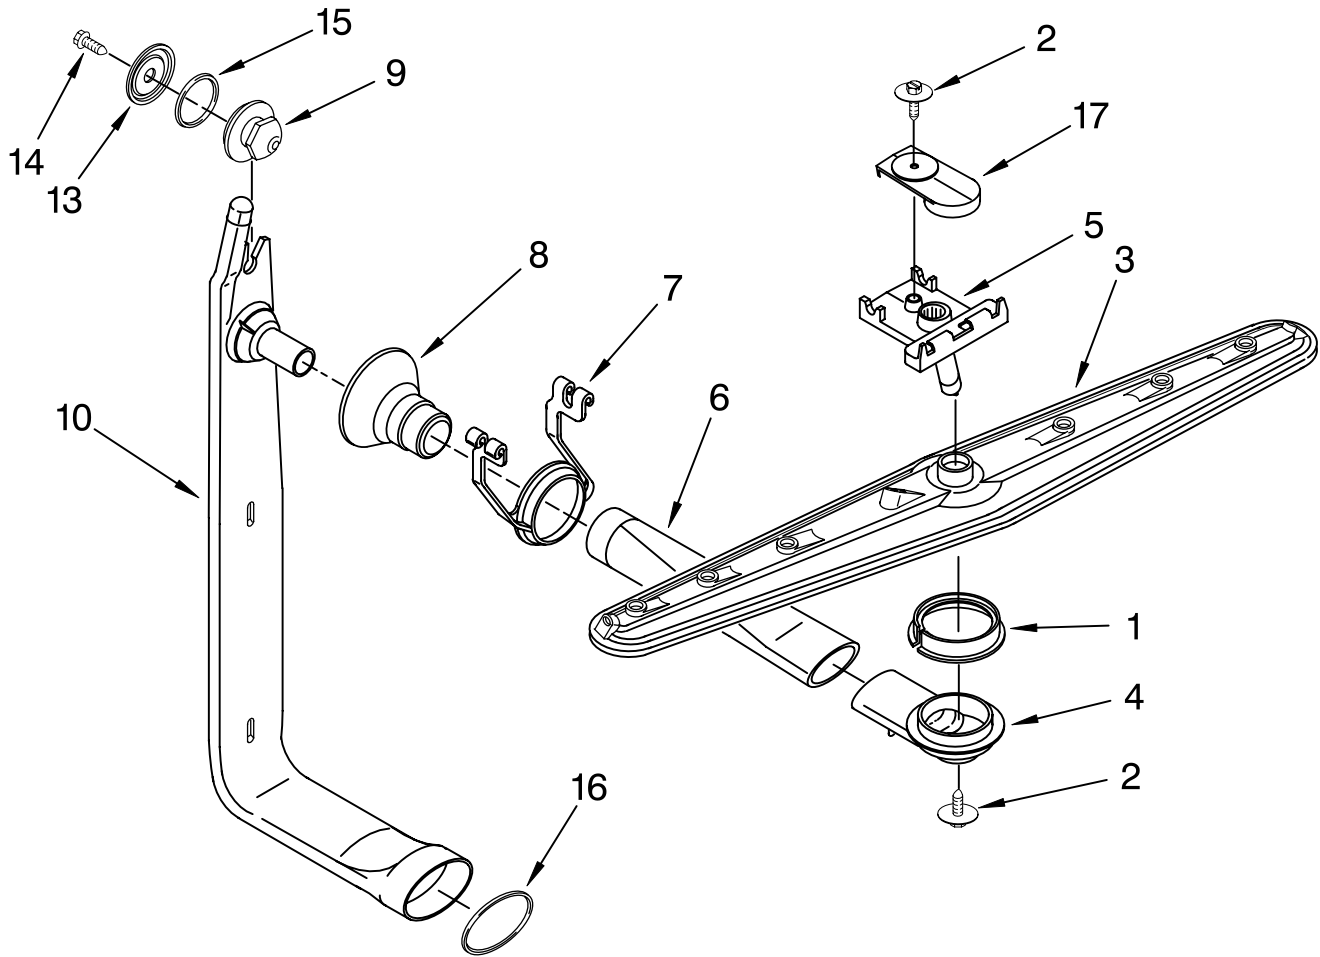

UPPER WASH AND RINSE PARTS

For Models: KUDS24SEBL3, KUDS24SEWH3, KUDS24SEAL3
(Black) (White) (Almond)

Illus. No.	Part No.	DESCRIPTION
1	3376846	Seal, Sprayarm
2	3400031	Screw
3	9742989	Sprayarm, Upper (Also Order Item 1)
4	9742992	Manifold, Sprayarm
5	9742994	Mount, Tiered
6	3379644	Tube, Connector
7	9742997	Holder, Water Inlet Funnel
8	9743210	Funnel
9	9743473	Connector (Includes Items 13, 14 & 15)
10	9742950	Feed Tube Assembly
13	9743475	Washer
14	9740848	Screw
15	9743474	Gasket, Connector
16	9742953	Seal, Tube
17	9743194	Mount, Top Upper Sprayarm

FOR ORDERING INFORMATION REFER TO PARTS PRICE LIST