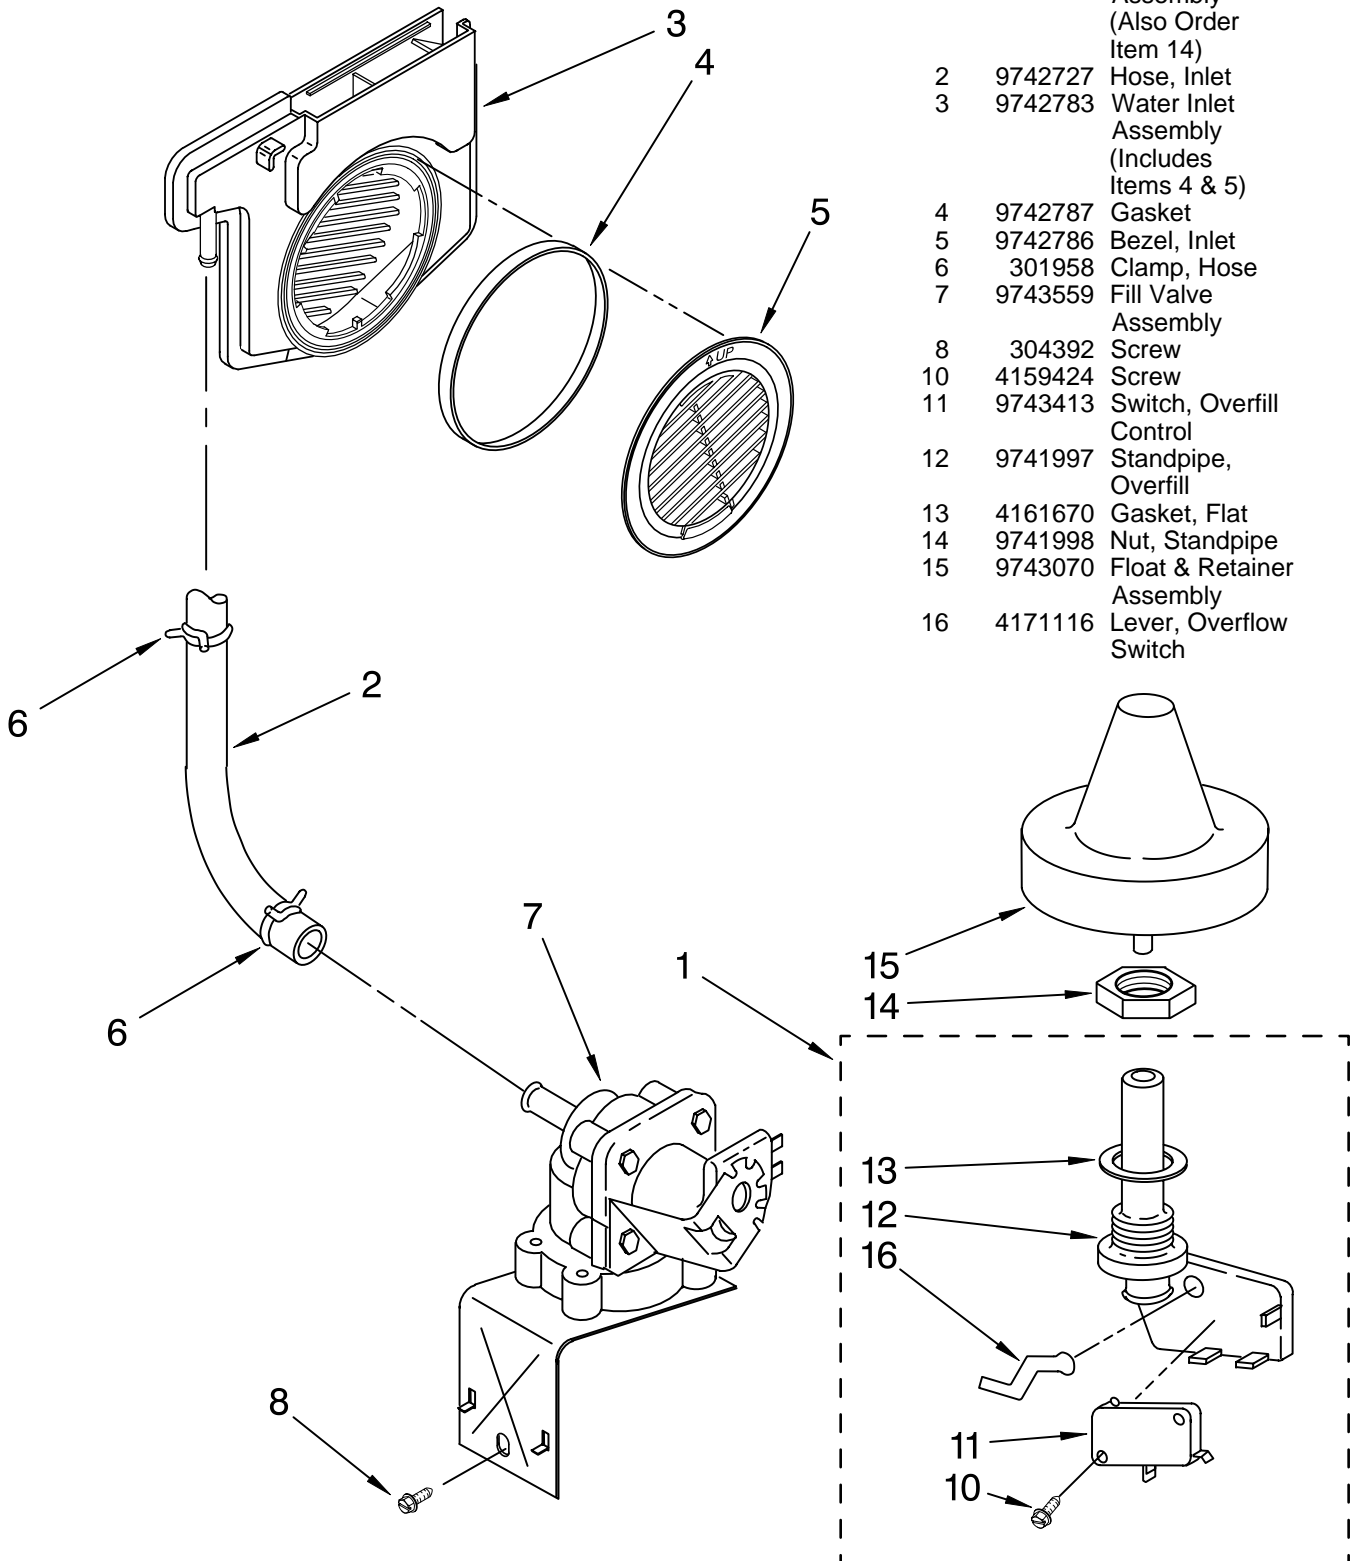

FILL AND OVERFILL PARTS

For Models: KUDS24SEBL3, KUDS24SEWH3, KUDS24SEAL3
(Black) (White) (Almond)

Illus. No.	Part No.	DESCRIPTION

1	9741999	Control, Overfill Assembly (Also Order Item 14)
2	9742727	Hose, Inlet
3	9742783	Water Inlet Assembly (Includes Items 4 & 5)
4	9742787	Gasket
5	9742786	Bezel, Inlet
6	301958	Clamp, Hose
7	9743559	Fill Valve Assembly
8	304392	Screw
10	4159424	Screw
11	9743413	Switch, Overfill Control
12	9741997	Standpipe, Overfill
13	4161670	Gasket, Flat
14	9741998	Nut, Standpipe
15	9743070	Float & Retainer Assembly
16	4171116	Lever, Overflow Switch

FOR ORDERING INFORMATION REFER TO PARTS PRICE LIST