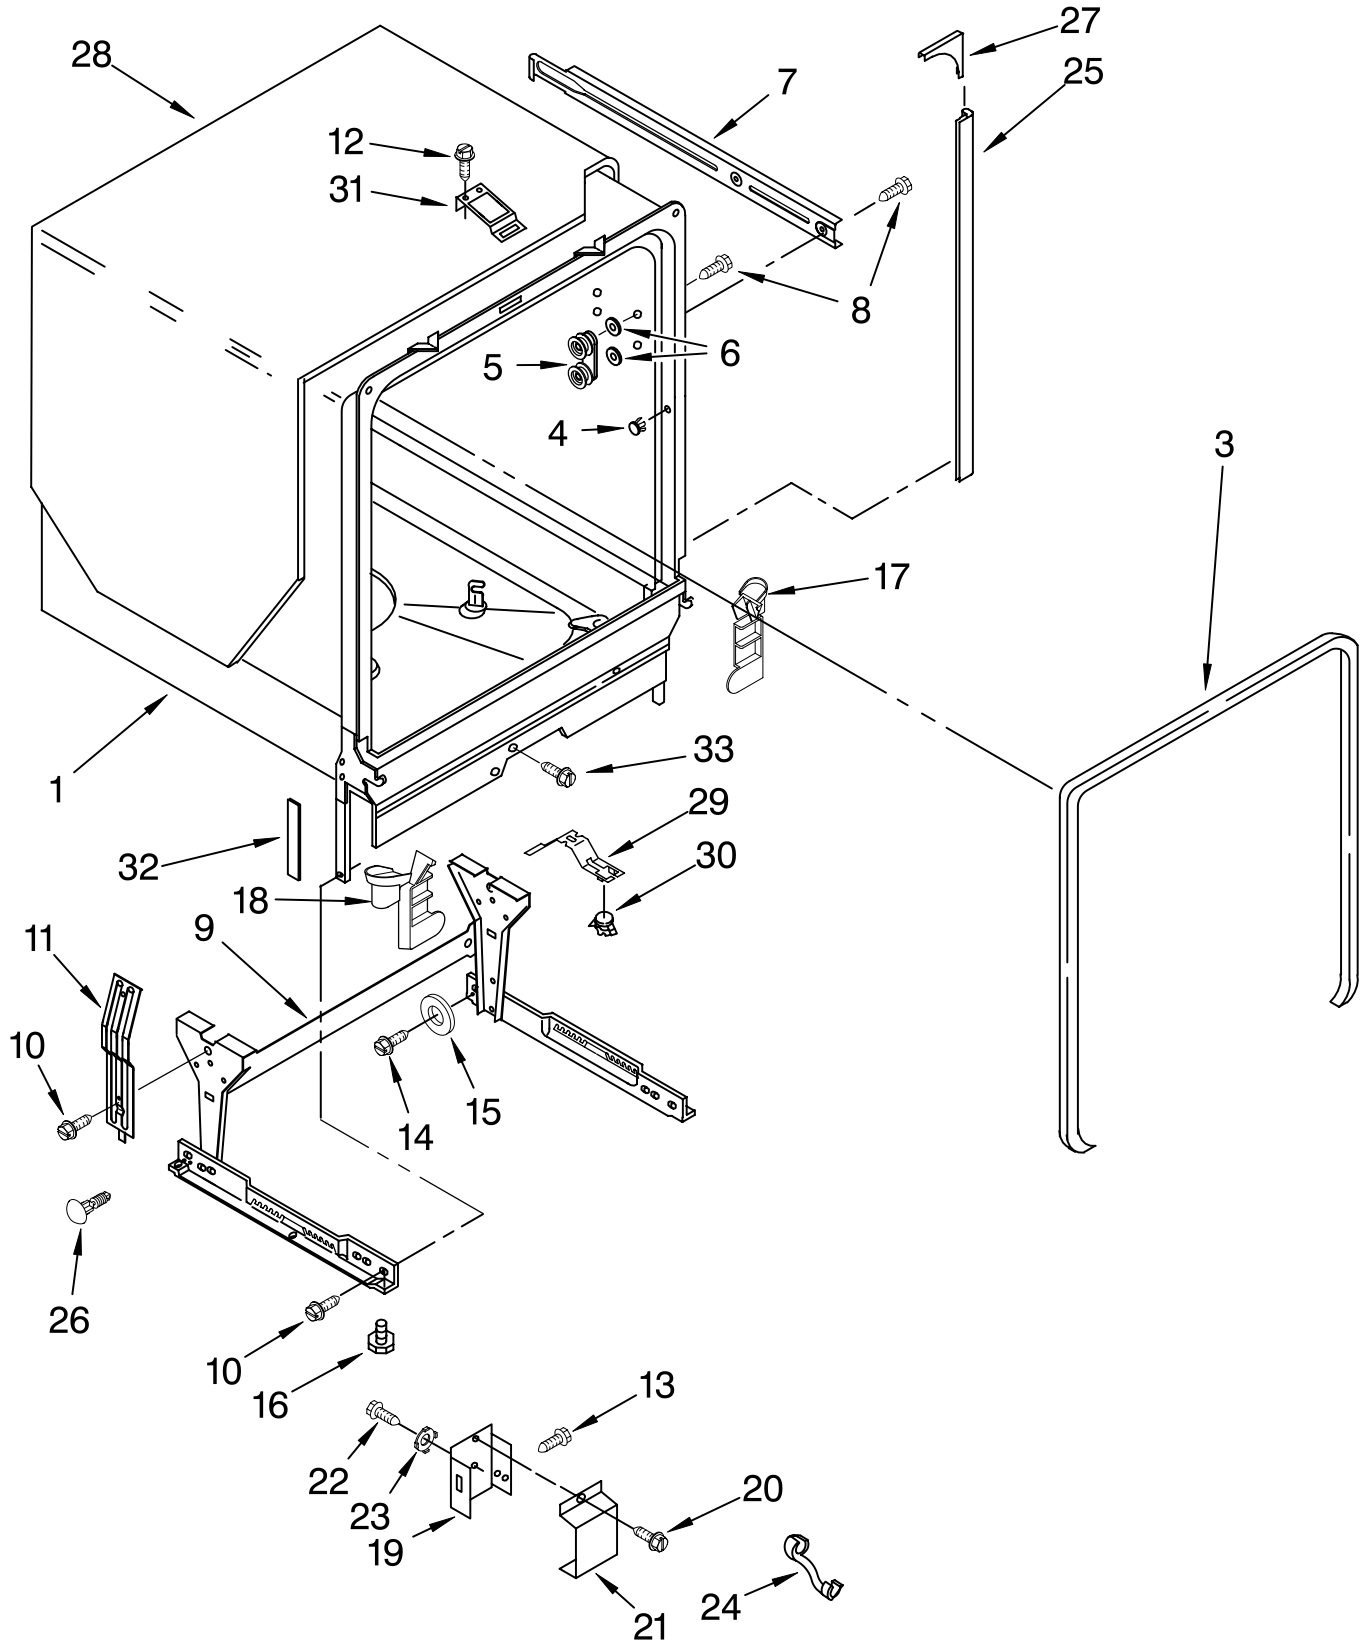

TUB AND FRAME PARTS

For Models: KUDS24SEBL3, KUDS24SEWH3, KUDS24SEAL3
(Black) (White) (Almond)

FOR ORDERING INFORMATION REFER TO PARTS PRICE LIST

TUB AND FRAME PARTS

For Models: KUDS24SEBL3, KUDS24SEWH3, KUDS24SEAL3
(Black) (White) (Almond)

Illus. No.	Part No.	DESCRIPTION
1	9743798	Tub Assembly
3	9743590	Door Seal
4	9742788	Plug Tub (2)
5	9743468	Wheel & Mount Assembly (Also Order Item 6)
6	9743002	Gasket, Bracket Mounting
7	3378056	Tub Stiffener
8	3400003	Screw (8)
9	9743149	Rear Support Assembly
10	343641	Screw
11	9742610	Connector Tub To Brace
12	90767	Screw (2)
13	304392	Screw
14	3370389	Screw (2)
15	302819	Wheel Leg
16	3376439	Leveler, Leg
17	9743488	Spacer, Tank – RH
18	9743489	Spacer, Tank – LH
19	3378131	Terminal Box
20	3369138	Screw
21	300068	Cover, Terminal Box
22	3400014	Screw
23	3378128	Washer
24	3370307	Strain, Relief
25	9743460	Trim Strip, Tub
26	304666	Retainer, Push (2)
27	9742789	Corner Trim, Tub
28	9742661	Shield, Sound Tub
29	9742648	Bracket, Thermostat
30	3371618	Thermostat
31	9742722	Strike, Latch
32	9743406	Pad, Friction
33	3370225	Screw, Ground

FOR ORDERING INFORMATION REFER TO PARTS PRICE LIST