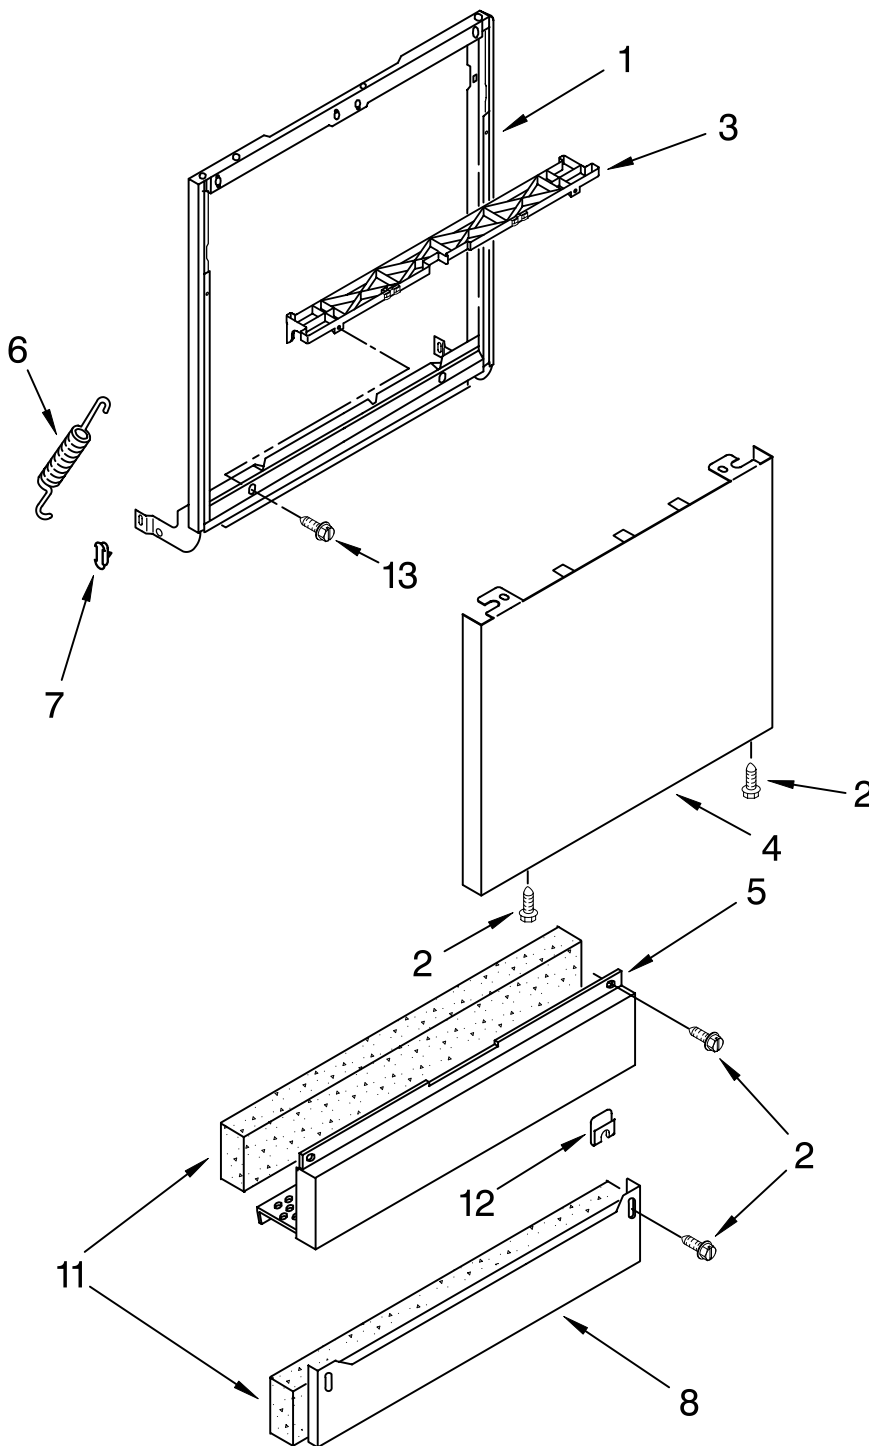

# KitchenAid® DOOR AND PANEL PARTS

For Models: KUDS24SEBL3, KUDS24SEWH3, KUDS24SEAL3  
 (Black) (White) (Almond)

UNDERCOUNTER  
 DISHWASHER

**Illus. Part**  
**No. No. DESCRIPTION**

1	9743028	Door Frame
2	302868	Screw
3	9742964	Stiffener, Door
4		Panel Front
	3379375	Black Model
	3379376	White Model
	3379377	Almond Model
5		Access Panel & Clip Assembly (Includes Items 11 & 12)
	3379917	Black Model
	3379918	White Model
	3379919	Almond Model
6	3379643	Spring, Door (2)
7	3373234	Bushing, Spring Door (2)
8		Toe Panel (Includes Item 11)
	3368942	Black Model
	9742861	White Model
	9742862	Almond Model
11	9743825	Insulation
12	3378123	Clip, Grounding
13	3367670	Screw (2)

# CONTROL PANEL PARTS

For Models: KUDS24SEBL3, KUDS24SEWH3, KUDS24SEAL3  
(Black) (White) (Almond)

Illus. No.	Part No.	DESCRIPTION
1		Console (Also Order Item 2)
	9743753	Black Model
	9743754	White Model
	9743755	Almond Model
2		Insert
	9743375	Black Model
	9743376	White Model
	9743377	Almond Model
3	9743241	Switch, Panel (User Interface)
4	9743573	Spring, Handle
5	9743572	Link, Handle
6	9743412	Sponge, Vent
7	304231	Screw (3)
8	3369051	Screw (4)
9		Handle, Latch
	9743903	Black Model
	9743904	White Model
	9743905	Almond Model