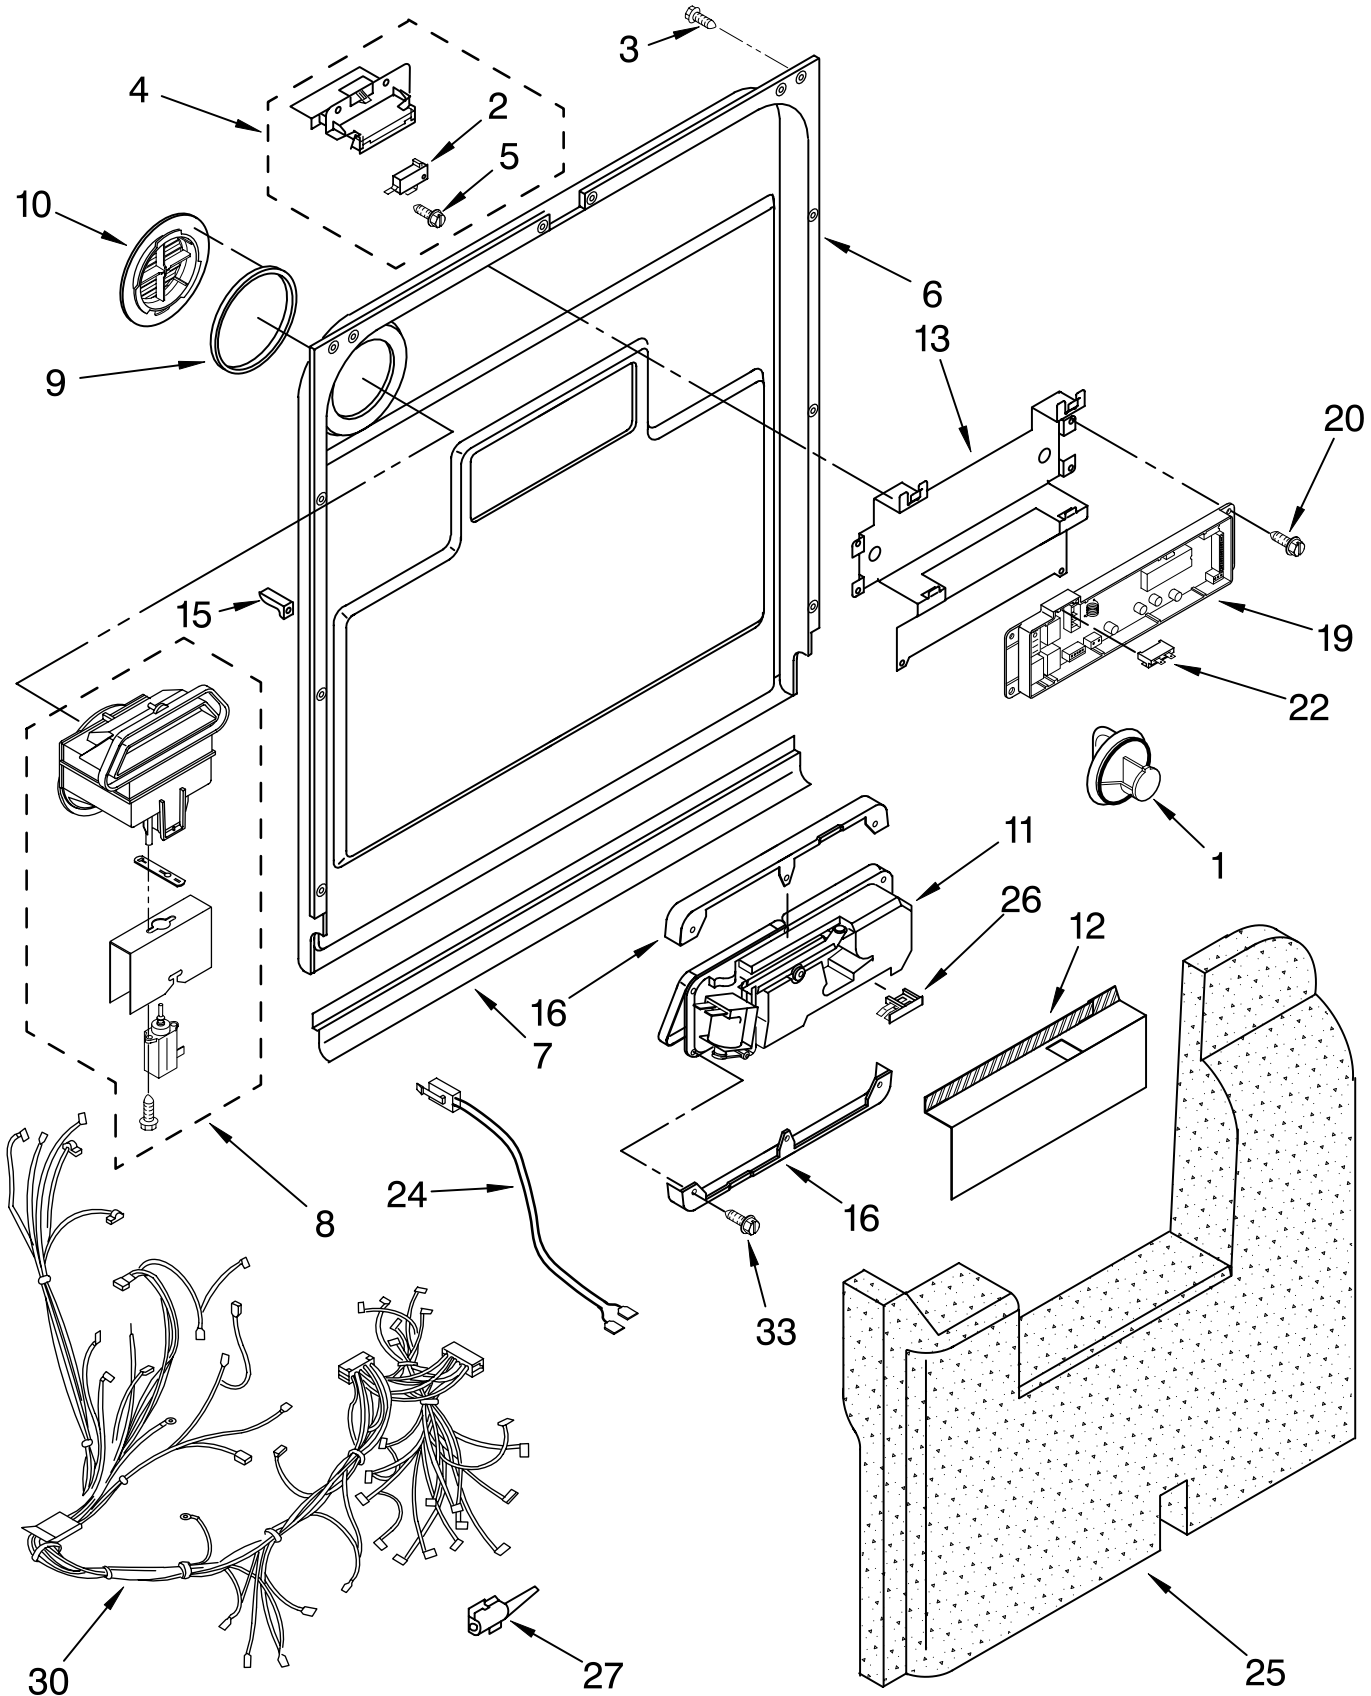

DOOR AND LATCH PARTS

For Models: KUDS24SEBL3, KUDS24SEWH3, KUDS24SEAL3
(Black) (White) (Almond)

FOR ORDERING INFORMATION REFER TO PARTS PRICE LIST

DOOR AND LATCH PARTS

For Models: KUDS24SEBL3, KUDS24SEWH3, KUDS24SEAL3
(Black) (White) (Almond)

Illus. No.	Part No.	DESCRIPTION
1	9743399	Cap, Dispenser
2	3369325	Switch
3	3369051	Screw, Door
4	9743978	Latch, Bolt Assy. (Includes Item 2)
5	4159424	Screw
6	9742353	Inner Door Mastic Assembly (Also Includes Items 7, 9 & 10)
7	9743542	Seal, Door Lower
8	9742770	Vent Assembly (Also Order Item 9)
9	9742782	Gasket, Vent
10	9742780	Deflector, Vent (Also Order Item 9)
11	9742629	Dispenser, Assembly
12	9743450	Shield, Dispenser
13	9742623	Bracket, Controls
15	9743487	Guide, Door
16	9743486	Bracket, Dispenser (2)
19	3380945	Control, Electronic
20	246132	Screw (2)
22	9743451	Fuse Thermal Electronic
24	9743154	Dispenser, Wiring Harness
25	9742397	Sound Absorber
26	9742852	Sensor, Rinse Aid
27	3376405	Elbow, Harness
30	9743820	Wiring Harness Main
33	3400700	Screw (6)

FOR ORDERING INFORMATION REFER TO PARTS PRICE LIST