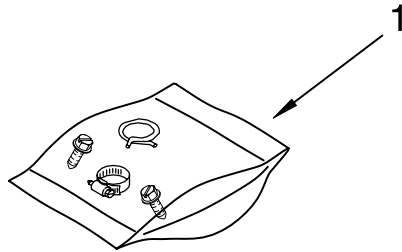

MISCELLANEOUS PARTS

For Models: KUDS24SEBL1, KUDS24SEWH1, KUDS24SEAL1
(Black) (White) (Almond)

Illus. No.	Part No.	DESCRIPTION
1	3369816	Miscellaneous Parts Bag (Includes 2 Screws & 2 Hose Clamps)

LITERATURE AND OPTIONAL PARTS

Illus. No.	Part No.	DESCRIPTION	Illus. No.	Part No.	DESCRIPTION	Illus. No.	Part No.	DESCRIPTION
<u>LITERATURE PARTS</u>			<u>OPTIONAL PARTS NOT INCLUDED</u>					
LIT9743128		Instructions, Installation	<u>PAINT, TOUCH-UP (1/2oz.)</u>			<u>HARD START KIT</u>		
LIT9743523		Energy Guide	72017	White		4317824		Hard Start Kit (Includes Power Cord & Misc. Hardware)
LIT9743099		Guide, Use & Care	72107	Almond				
lit9743409		Tech Sheet	72032	Black				
<u>ACCESSORIES</u>			<u>PAINT, PRESSURIZED SPRAY (13 oz.)</u>			<u>ANTI-TIP KIT</u>		
SIDE PANEL KITS								
4378867		White	350930	White		4378968		Floor Mount Kit
4378868		Black	350956	Almond				
4378869		Almond	285006	Superior Black				
Door Frame Kits			<u>PAINT, BULK (1 qt.)</u>					
		Framed	799344	White (Uncut)				
4378864		White	978883	Almond (Uncut)				
4378865		Black						
4378866		Almond						
		Frameless						
4378861		White						
4378862		Black						
4378863		Almond						

FOR ORDERING INFORMATION REFER TO PARTS PRICE LIST