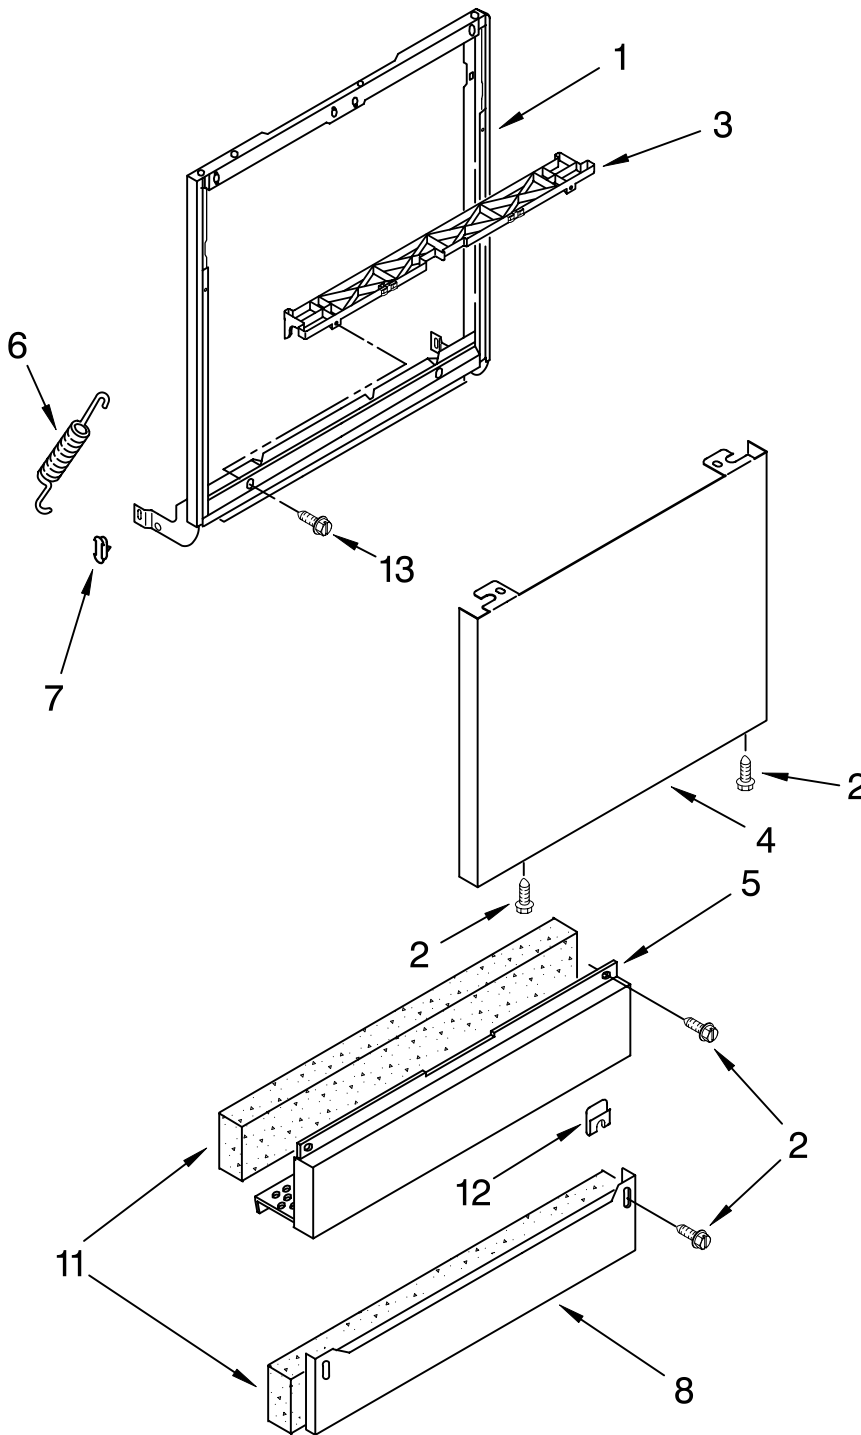

# KitchenAid® DOOR AND PANEL PARTS

For Models: KUDS24SEBL1, KUDS24SEWH1, KUDS24SEAL1  
(Black) (White) (Almond)

UNDER COUNTER  
DISHWASHER

Illus. No.	Part No.	DESCRIPTION
1	9743028	Door Frame
2	302868	Screw
3	9742964	Stiffener, Door
4		Panel Front
	9743212	Black Model
	9743213	White Model
	9743214	Almond Model
5		Access Panel & Clip Assembly (Includes Items 11 & 12)
	9742645	Black Model
	9742856	White Model
	9742857	Almond Model
6	9743441	Spring, Door (2)
7	3373234	Bushing, Spring Door (2)
8		Toe Panel (Includes Item 11)
	3375423	Black Model
	9742869	White Model
	9742870	Almond Model
11	3374767	Insulation
12	3378123	Clip, Grounding
13	3367670	Screw (2)

# CONTROL PANEL PARTS

For Models: KUDS24SEBL1, KUDS24SEWH1, KUDS24SEAL1  
 (Black) (White) (Almond)

Illus. No.	Part No.	DESCRIPTION
1		Console (Also Order Item 2)
	9743340	Black Model
	9743341	White Model
	9743342	Almond Model
2		Insert
	9743375	Black Model
	9743376	White Model
	9743377	Almond Model
3	9743241	Switch, Panel (User Interface)
4	9743350	Spring, Handle
5	9743351	Link, Handle
6	9743412	Sponge, Vent
7	304231	Screw (3)
8	3369051	Screw (4)
9		Handle, Latch
	9743188	Black Model
	9743189	White Model
	9743190	Almond Model
10	9743440	Barrier, Display
11	9743444	Retainer, Barrier
12	9743442	Clip, Retainer