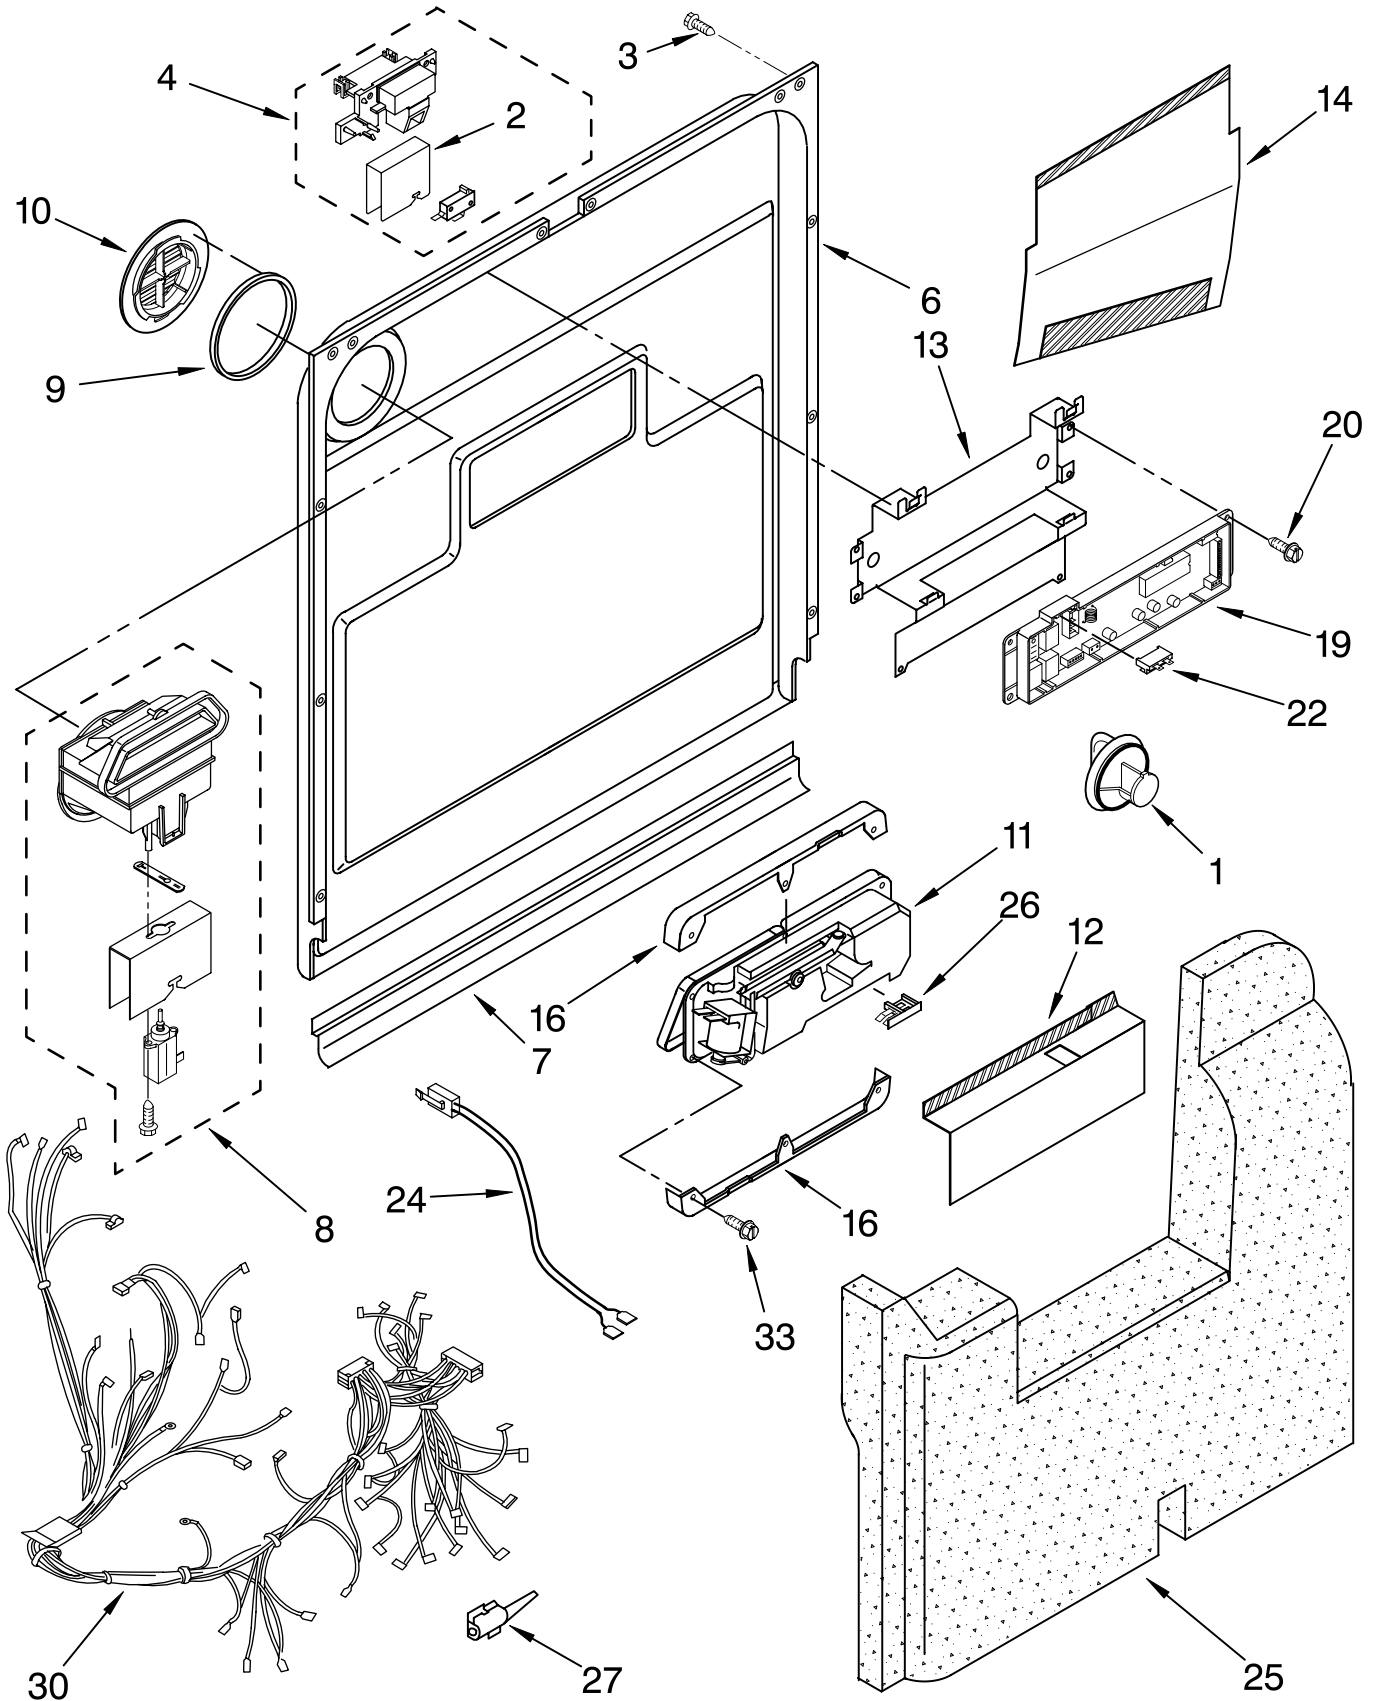

DOOR AND LATCH PARTS

For Models: KUDS24SEBL1, KUDS24SEWH1, KUDS24SEAL1
(Black) (White) (Almond)

FOR ORDERING INFORMATION REFER TO PARTS PRICE LIST

DOOR AND LATCH PARTS

For Models: KUDS24SEBL1, KUDS24SEWH1, KUDS24SEAL1
(Black) (White) (Almond)

Illus. No.	Part No.	DESCRIPTION
1	9743399	Cap, Dispenser
2	9743467	Shield, Switch
3	3369051	Screw, Door
4	9743554	Latch Assembly (Includes Item 2)
6	9742625	Inner Door Mastic Assembly (Also Includes Items 7, 9 & 10)
7	9742631	Seal, Door Lower
8	9742770	Vent Assembly (Also Order Item 9)
9	9742782	Gasket, Vent
10	9742780	Deflector, Vent (Also Order Item 9)
11	9742629	Dispenser, Assembly
12	9743450	Shield, Dispenser
13	9742623	Bracket, Controls
14	9742963	Shield, Control
16	9743486	Bracket, Dispenser (2)
19	9743448	Control, Electronic
20	246132	Screw (2)
22	9743451	Fuse Thermal Electronic
24	9743154	Dispenser, Wiring Harness
25	9743026	Sound Absorber
26	9742852	Sensor, Rinse Aid
27	3376405	Elbow, Harness
30	9743462	Wiring Harness Main
33	3400700	Screw (6)

FOR ORDERING INFORMATION REFER TO PARTS PRICE LIST