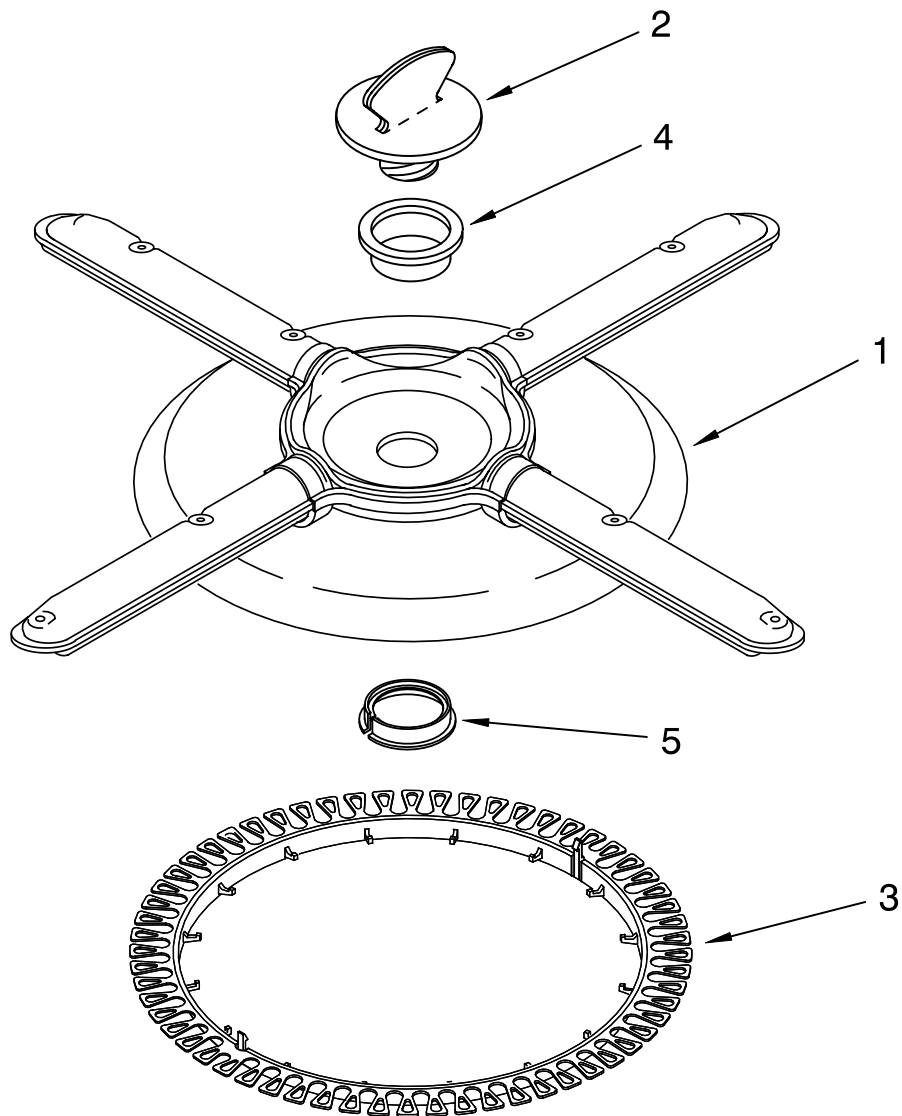

LOWER WASHARM AND STRAINER PARTS

For Models: KUDS24SEBL1, KUDS24SEWH1, KUDS24SEAL1
(Black) (White) (Almond)

<u>Illus. No.</u>	<u>Part No.</u>	<u>DESCRIPTION</u>
1	9742947	Wash Arm Assembly
2	9742945	Nut, Washarm
3	9742646	Strainer (Coarse)
4	9742946	Bearing, Radial
5	3376846	Seal, Sprayarm

FOR ORDERING INFORMATION REFER TO PARTS PRICE LIST