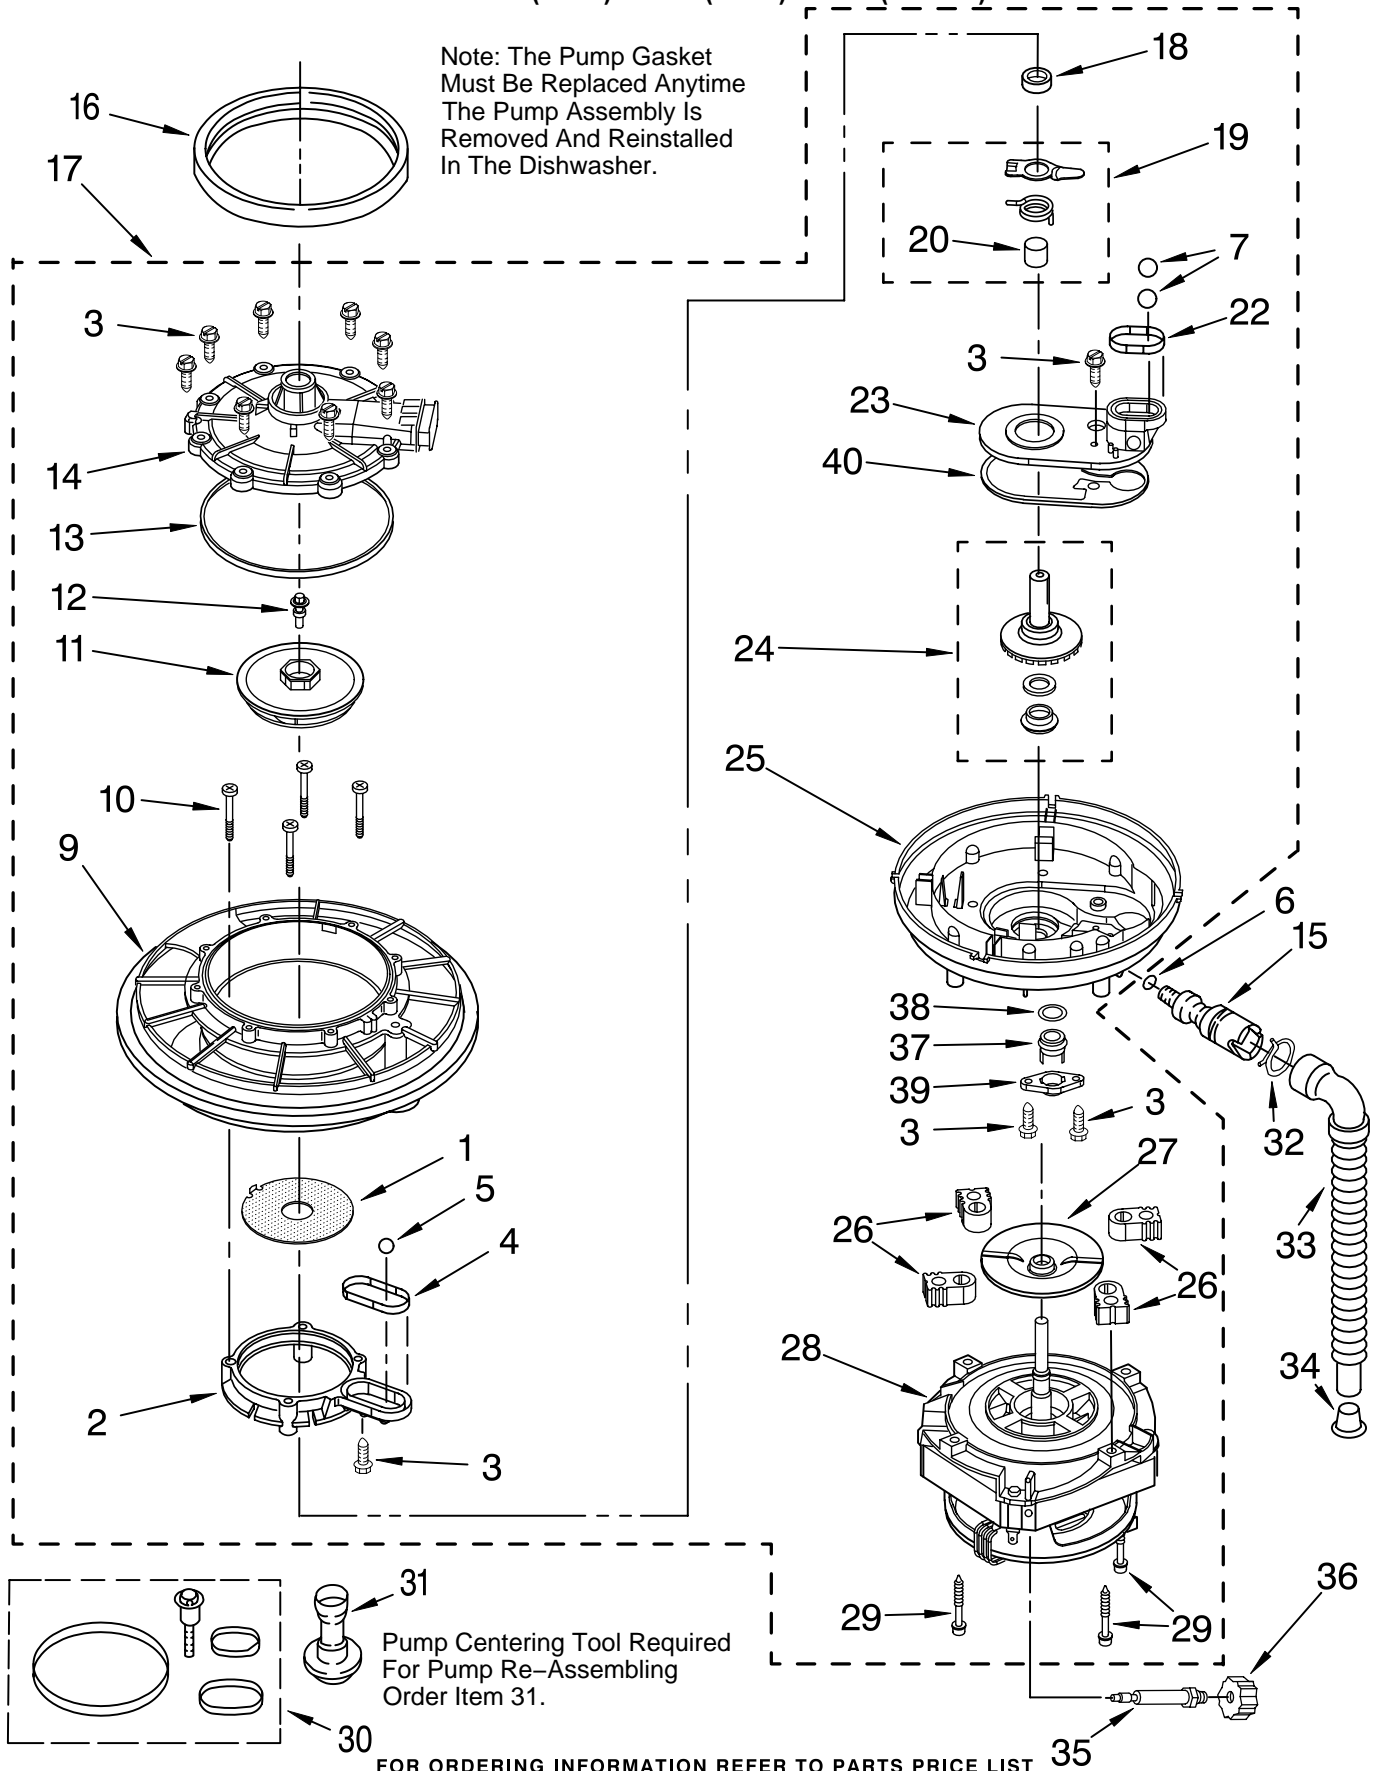

PUMP AND MOTOR PARTS

For Models: KUDS24SEBL1, KUDS24SEWH1, KUDS24SEAL1
(Black) (White) (Almond)

Note: The Pump Gasket Must Be Replaced Anytime The Pump Assembly Is Removed And Reinstalled In The Dishwasher.

FOR ORDERING INFORMATION REFER TO PARTS PRICE LIST

PUMP AND MOTOR PARTS

For Models: KUDS24SEBL1, KUDS24SEWH1, KUDS24SEAL1
(Black) (White) (Almond)

Illus. No.	Part No.	DESCRIPTION	Illus. No.	Part No.	DESCRIPTION	Illus. No.	Part No.	DESCRIPTION
1	9740982	Plate, Perforated (Also Order Item 30) See Note A.	16	717000	Gasket, Pump	27	3368270	Slinger (Also Order Item 30) (See Note A.)
2	3367173	Base, Inlet (Includes Items 1 & 5) (Also Order Item 30) See Note A.	17	9743200	Pump & Motor Assembly (Includes Item 16)	28	3376765	Motor & Fan (Assembly) (Includes Item 27) (Also Order Item 30) See Note A.
3	9741232	Screw	18	302707	Bushing, Grind	29	3369331	Screw (4)
4	302710	Seal, Inlet Base	19	302718	Chopper Kit (Also Order Item 30) See Note A.	30	675703	Pump Seal Kit (Includes Items 4, 12, 13 & 22)
5	302709	Ball, Check	20	302705	Sleeve, Drain Impeller	31	303918	Tool, Pump Centering
6	95080	"O" Ring	22	302704	Seal, Drain Cover	32	356138	Clamp, Hose
7	719929	Ball, Check (2)	23	3376845	Cover, Drain (Also Order Item 30 & 40) See Note A.	33	3374077	Hose, Drain
9	9742968	Filter Assembly	24	303539	Impeller, Drain Kit (Also Order Item 30) See Note A.	34	3371748	Cap, Drain
10	3400001	Screw	25	3376157	Base, Pump (Also Order Item 30) See Note A.	35	3374757	Shaft, Absorber
11	303510	Impeller, Wash (Includes Items 12 & 13)	26	3367197	Support, Pump Mounting (4)	36	3374756	Weight, Absorber
12	3371152	Screw & Seal,				37	3378083	Thermostat
13	302711	Seal, Pump Outlet				38	3376723	Seal, O-Ring
14	9742973	Outlet, Pump (Includes Item 13)				39	3376358	Retainer, Thermostat
15	3369482	Check Valve (Includes Item 6)				40	9740674	Gasket, Drain Cover

NOTE A:

Pump Centering Tool Required
For Pump Re-Assembling
Order Item 31.