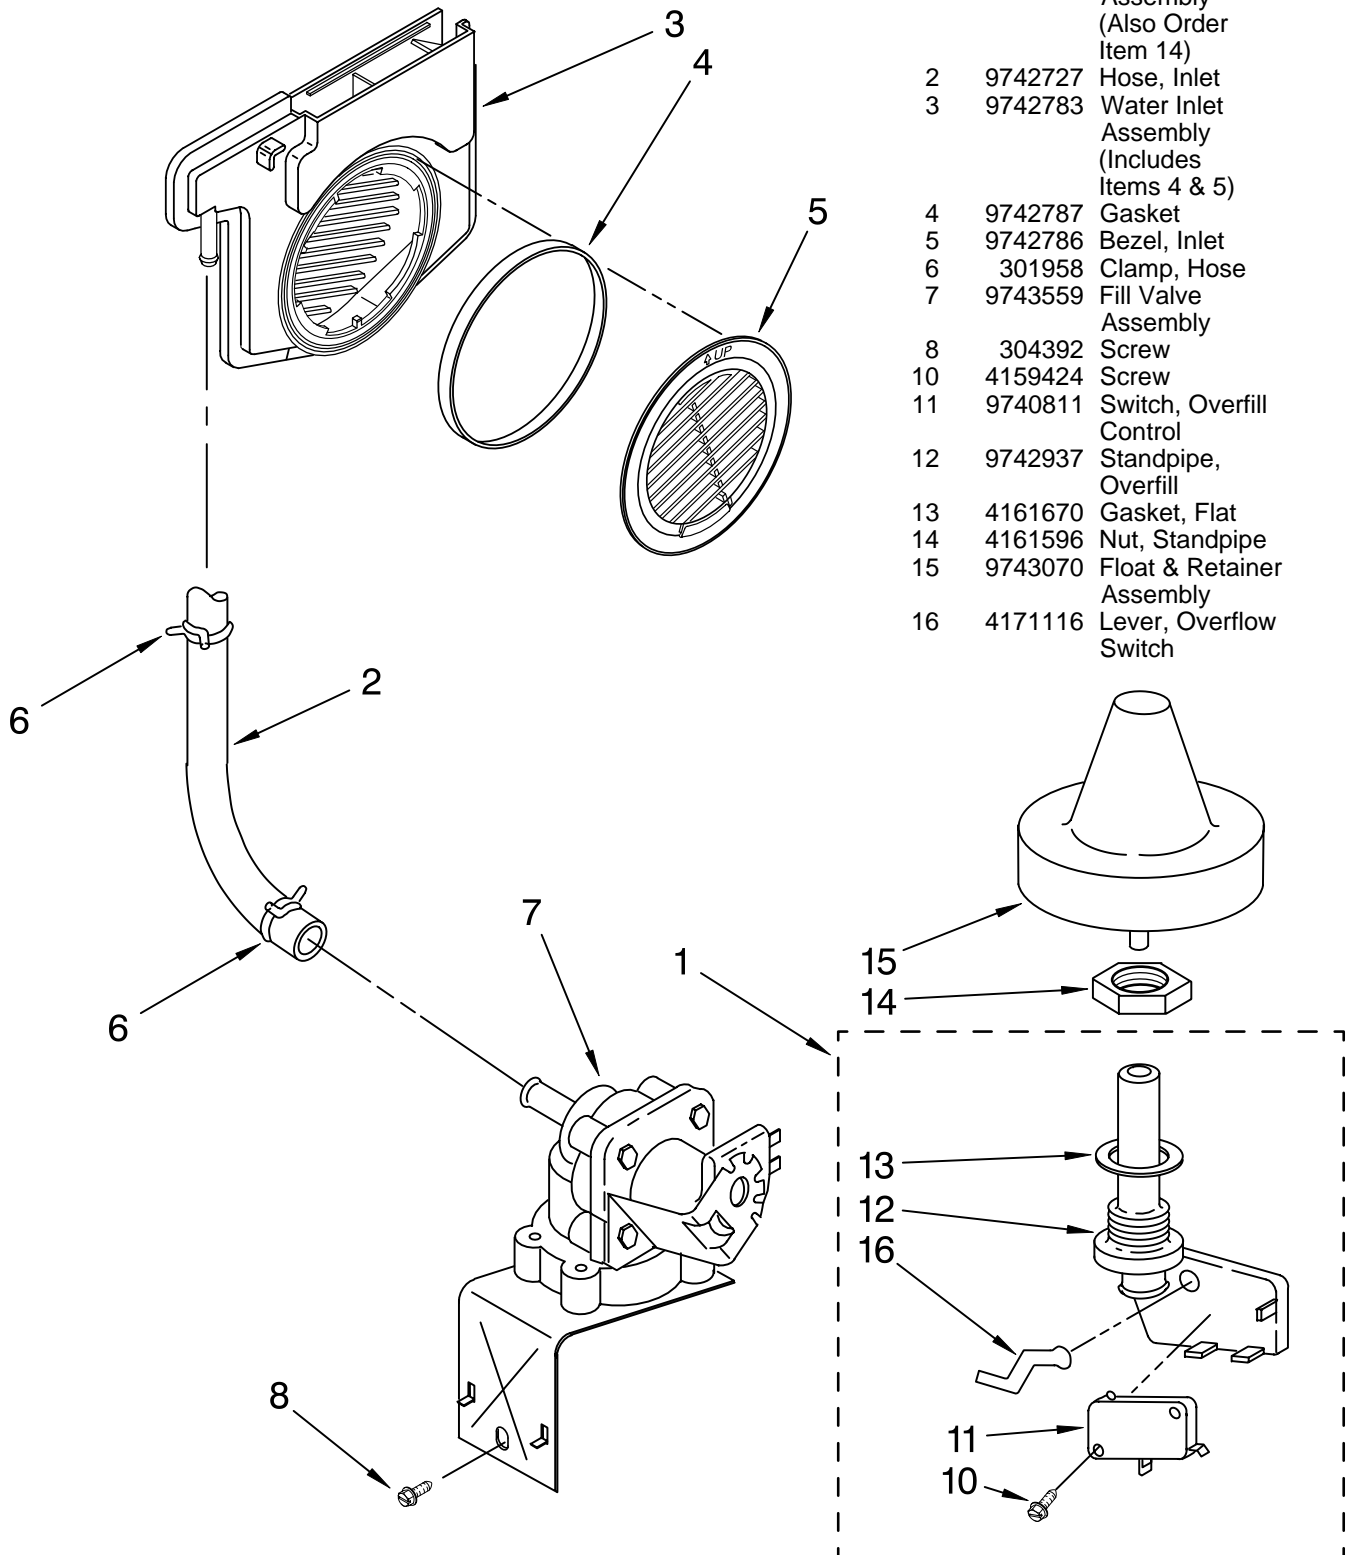

FILL AND OVERFILL PARTS

For Models: KUDS24SEBL1, KUDS24SEWH1, KUDS24SEAL1
(Black) (White) (Almond)

Illus. No.	Part No.	DESCRIPTION

1	9742938	Control, Overfill Assembly (Also Order Item 14)
2	9742727	Hose, Inlet
3	9742783	Water Inlet Assembly (Includes Items 4 & 5)
4	9742787	Gasket
5	9742786	Bezel, Inlet
6	301958	Clamp, Hose
7	9743559	Fill Valve Assembly
8	304392	Screw
10	4159424	Screw
11	9740811	Switch, Overfill Control
12	9742937	Standpipe, Overfill
13	4161670	Gasket, Flat
14	4161596	Nut, Standpipe
15	9743070	Float & Retainer Assembly
16	4171116	Lever, Overflow Switch

FOR ORDERING INFORMATION REFER TO PARTS PRICE LIST