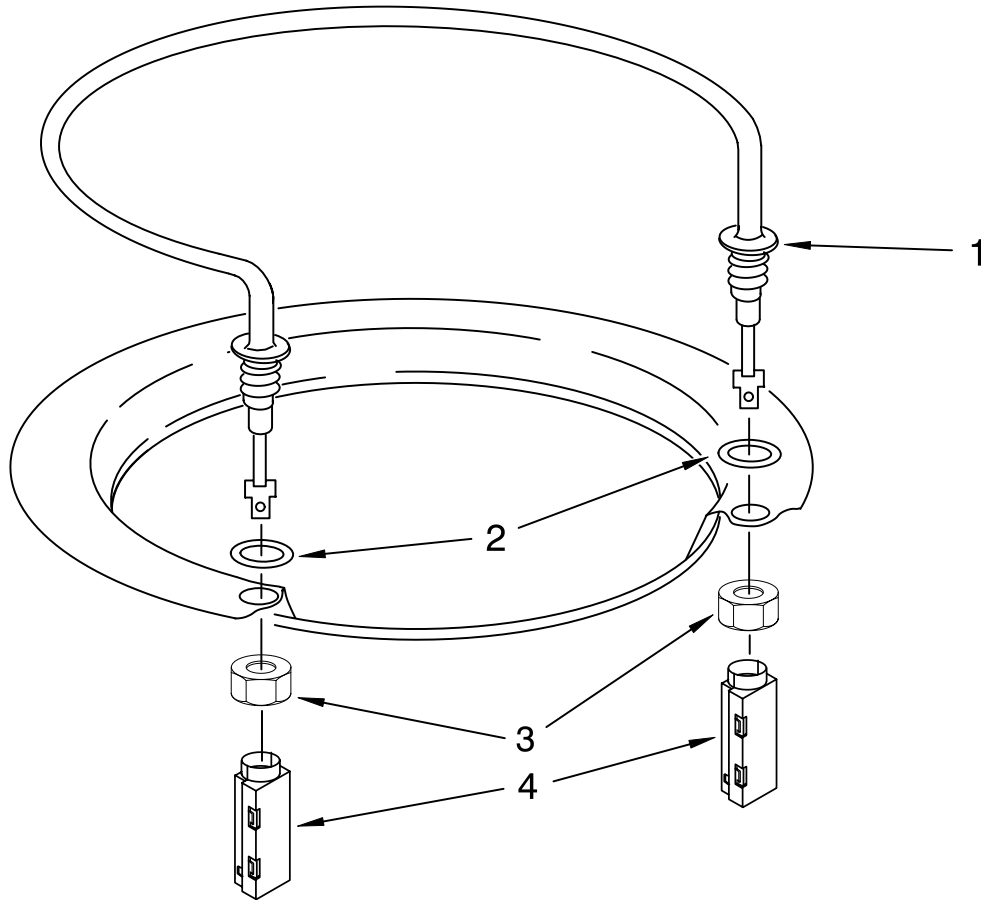

HEATER PARTS

For Models: KUDS24SEBL1, KUDS24SEWH1, KUDS24SEAL1
(Black) (White) (Almond)

Illus. No.	Part No.	DESCRIPTION
1	9743495	Heater Element Assembly (Also Includes Item 2)
2	717273	Washer, Heater Element
3	9743039	Nut, Heater Element
4	9743166	Pod, Terminal Heater

FOR ORDERING INFORMATION REFER TO PARTS PRICE LIST