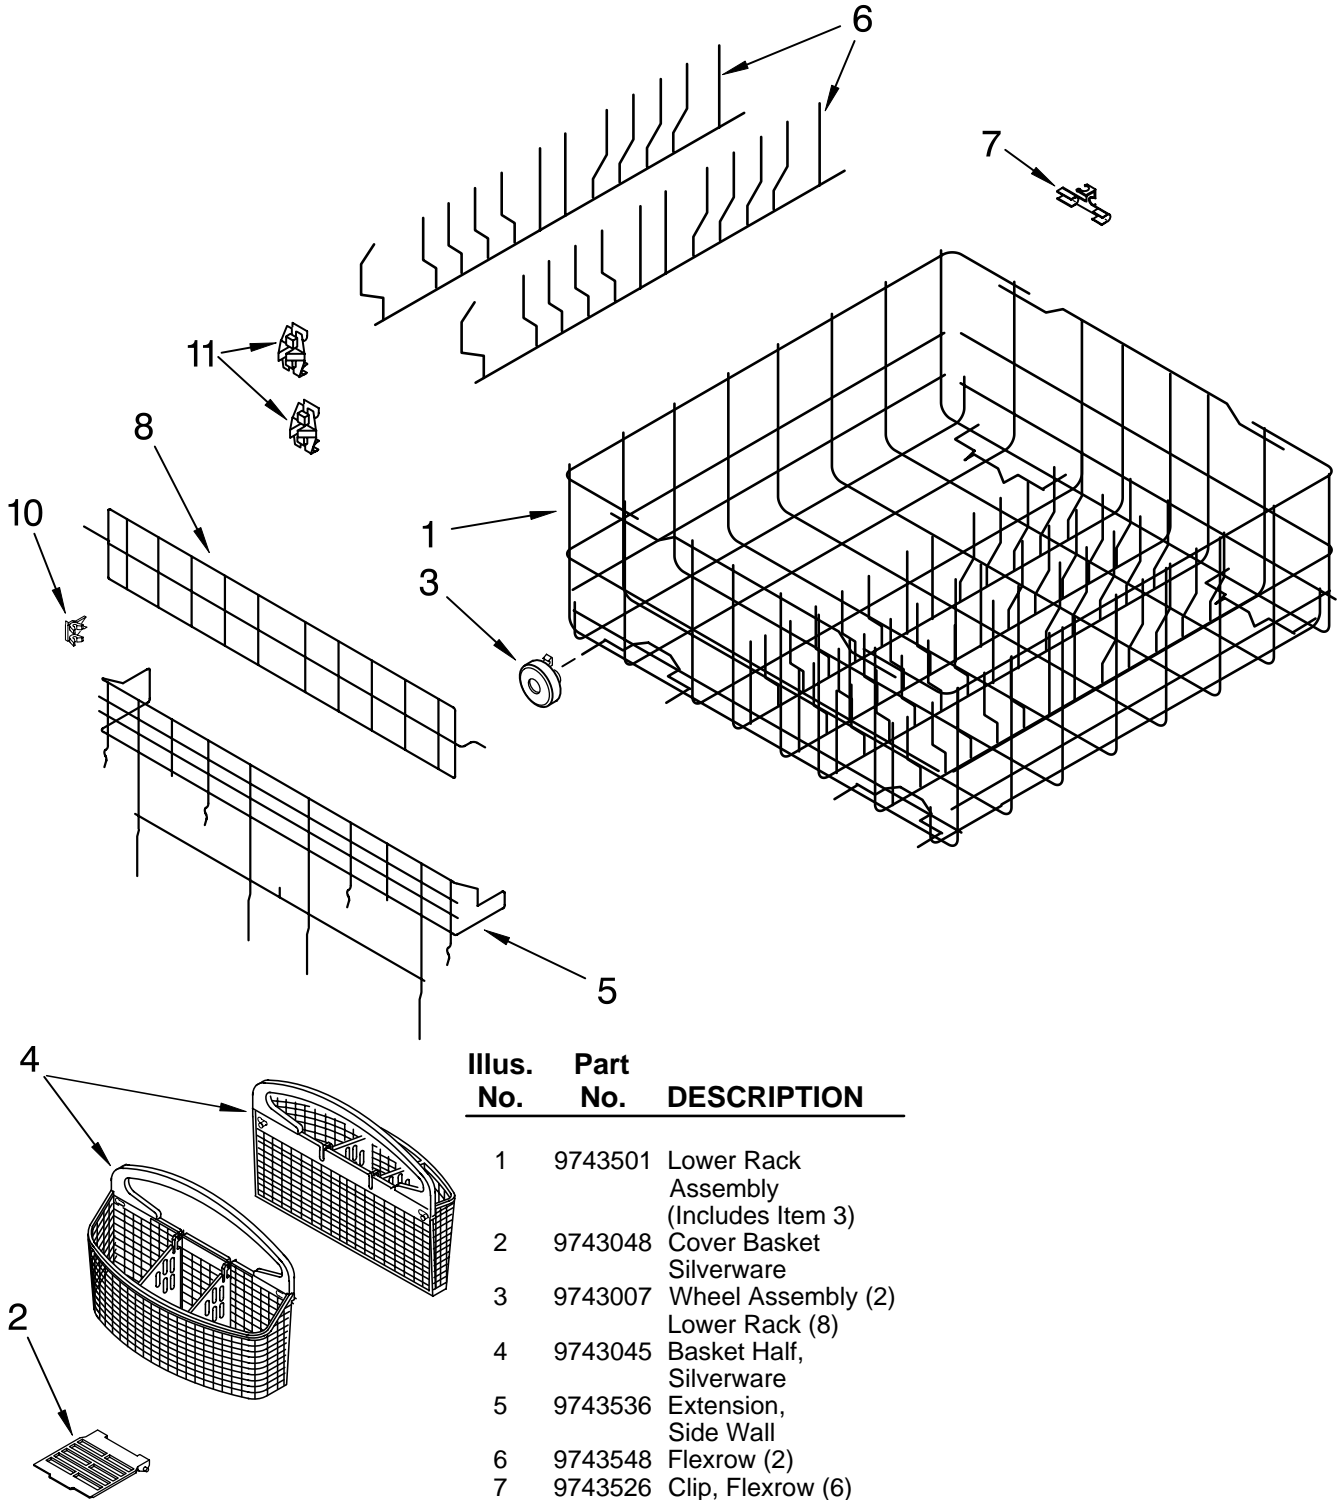

LOWER RACK PARTS

For Models: KUDS24SEBL1, KUDS24SEWH1, KUDS24SEAL1
(Black) (White) (Almond)

Illus. No.	Part No.	DESCRIPTION
1	9743501	Lower Rack Assembly (Includes Item 3)
2	9743048	Cover Basket Silverware
3	9743007	Wheel Assembly (2) Lower Rack (8)
4	9743045	Basket Half, Silverware
5	9743536	Extension, Side Wall
6	9743548	Flexrow (2)
7	9743526	Clip, Flexrow (6)
8	3377419	Cupshelf
10	9743019	Clip, Cupshelf (3)
11	3368629	Retainer, Flexrow (2)

FOR ORDERING INFORMATION REFER TO PARTS PRICE LIST