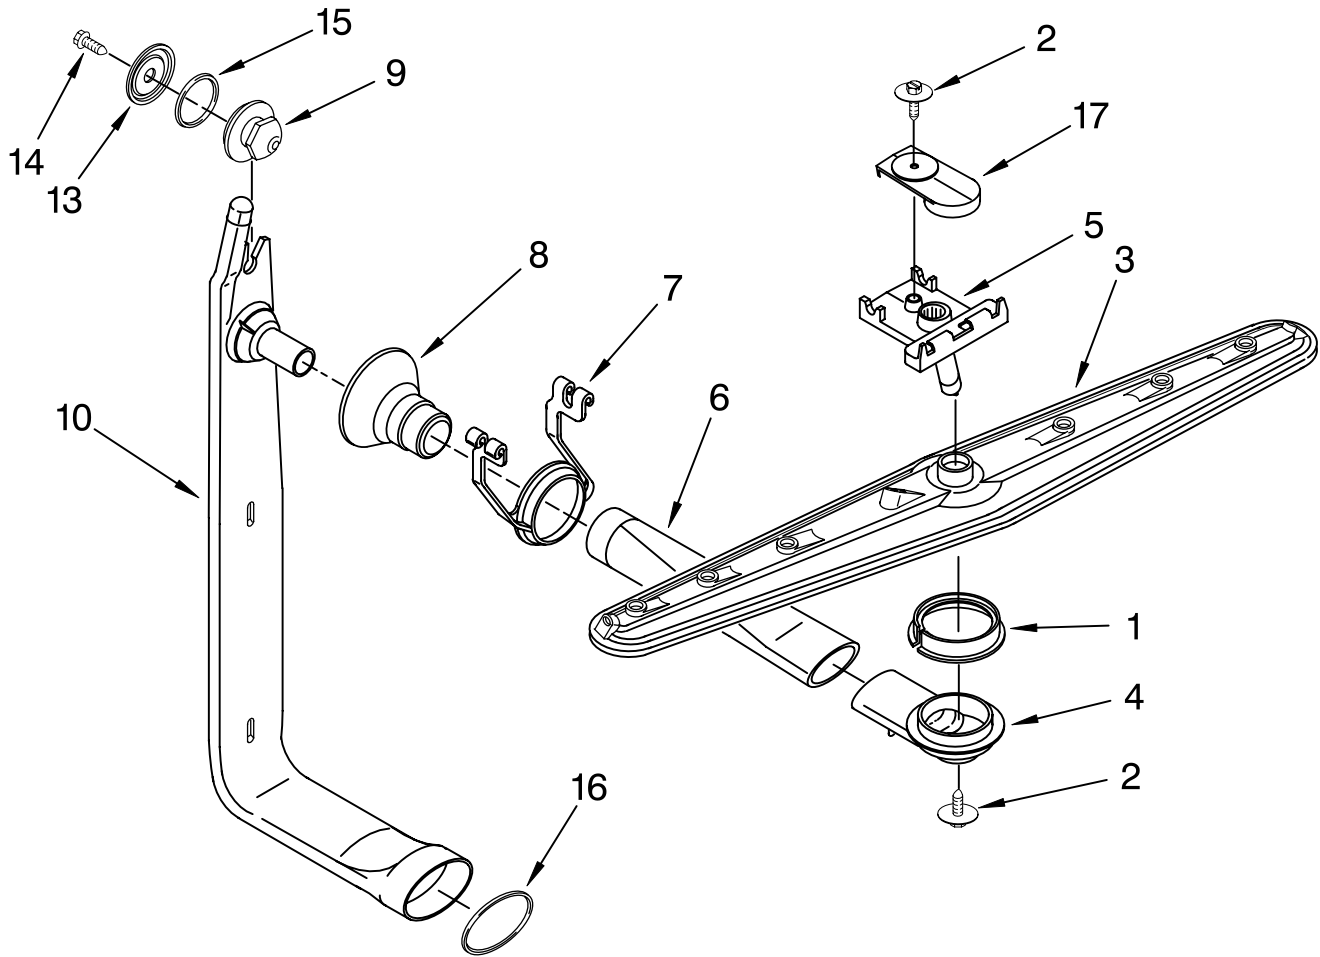

UPPER WASH AND RINSE PARTS

For Models: KUDS24SEBL1, KUDS24SEWH1, KUDS24SEAL1
(Black) (White) (Almond)

Illus. No.	Part No.	DESCRIPTION
1	3376846	Seal, Sprayarm
2	3400002	Screw
3	9742989	Sprayarm, Upper (Also Order Item 1)
4	9742992	Manifold, Sprayarm
5	9742994	Mount, Tiered
6	9742995	Tube, Connector
7	9742997	Holder, Water Inlet Funnel
8	9743210	Funnel
9	9743473	Connector (Includes Items 13, 14 & 15)
10	9742950	Feed Tube Assembly
13	9743475	Washer
14	9740848	Screw
15	9743474	Gasket, Connector
16	9742953	Seal, Tube
17	9743194	Mount, Top Upper Sprayarm

FOR ORDERING INFORMATION REFER TO PARTS PRICE LIST