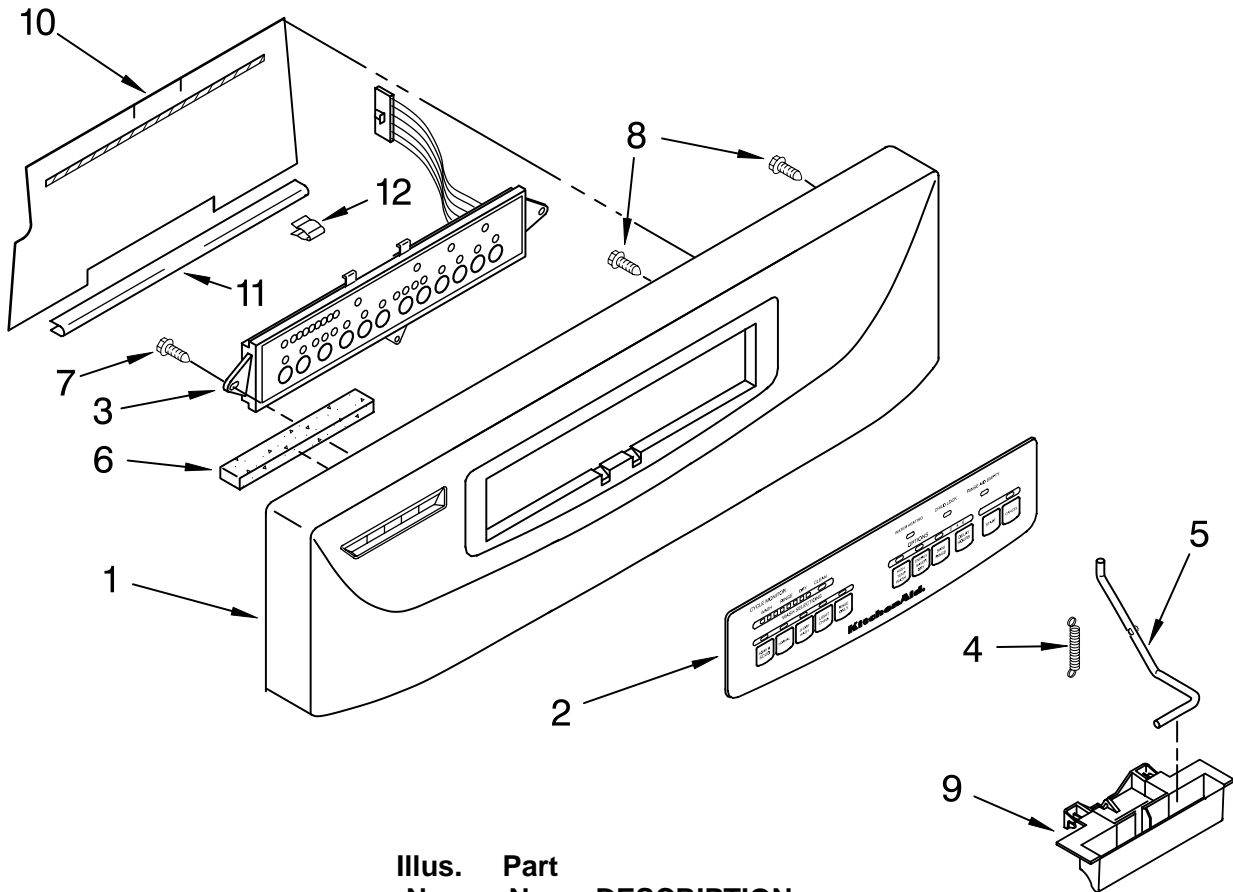

CONTROL PANEL PARTS

For Models: KUDS24SEBL1, KUDS24SEWH1, KUDS24SEAL1
(Black) (White) (Almond)

Illus. No.	Part No.	DESCRIPTION
1		Console (Also Order Item 2)
	9743340	Black Model
	9743341	White Model
	9743342	Almond Model
2		Insert
	9743375	Black Model
	9743376	White Model
	9743377	Almond Model
3	9743241	Switch, Panel (User Interface)
4	9743350	Spring, Handle
5	9743351	Link, Handle
6	9743412	Sponge, Vent
7	304231	Screw (3)
8	3369051	Screw (4)
9		Handle, Latch
	9743188	Black Model
	9743189	White Model
	9743190	Almond Model
10	9743440	Barrier, Display
11	9743444	Retainer, Barrier
12	9743442	Clip, Retainer

FOR ORDERING INFORMATION REFER TO PARTS PRICE LIST