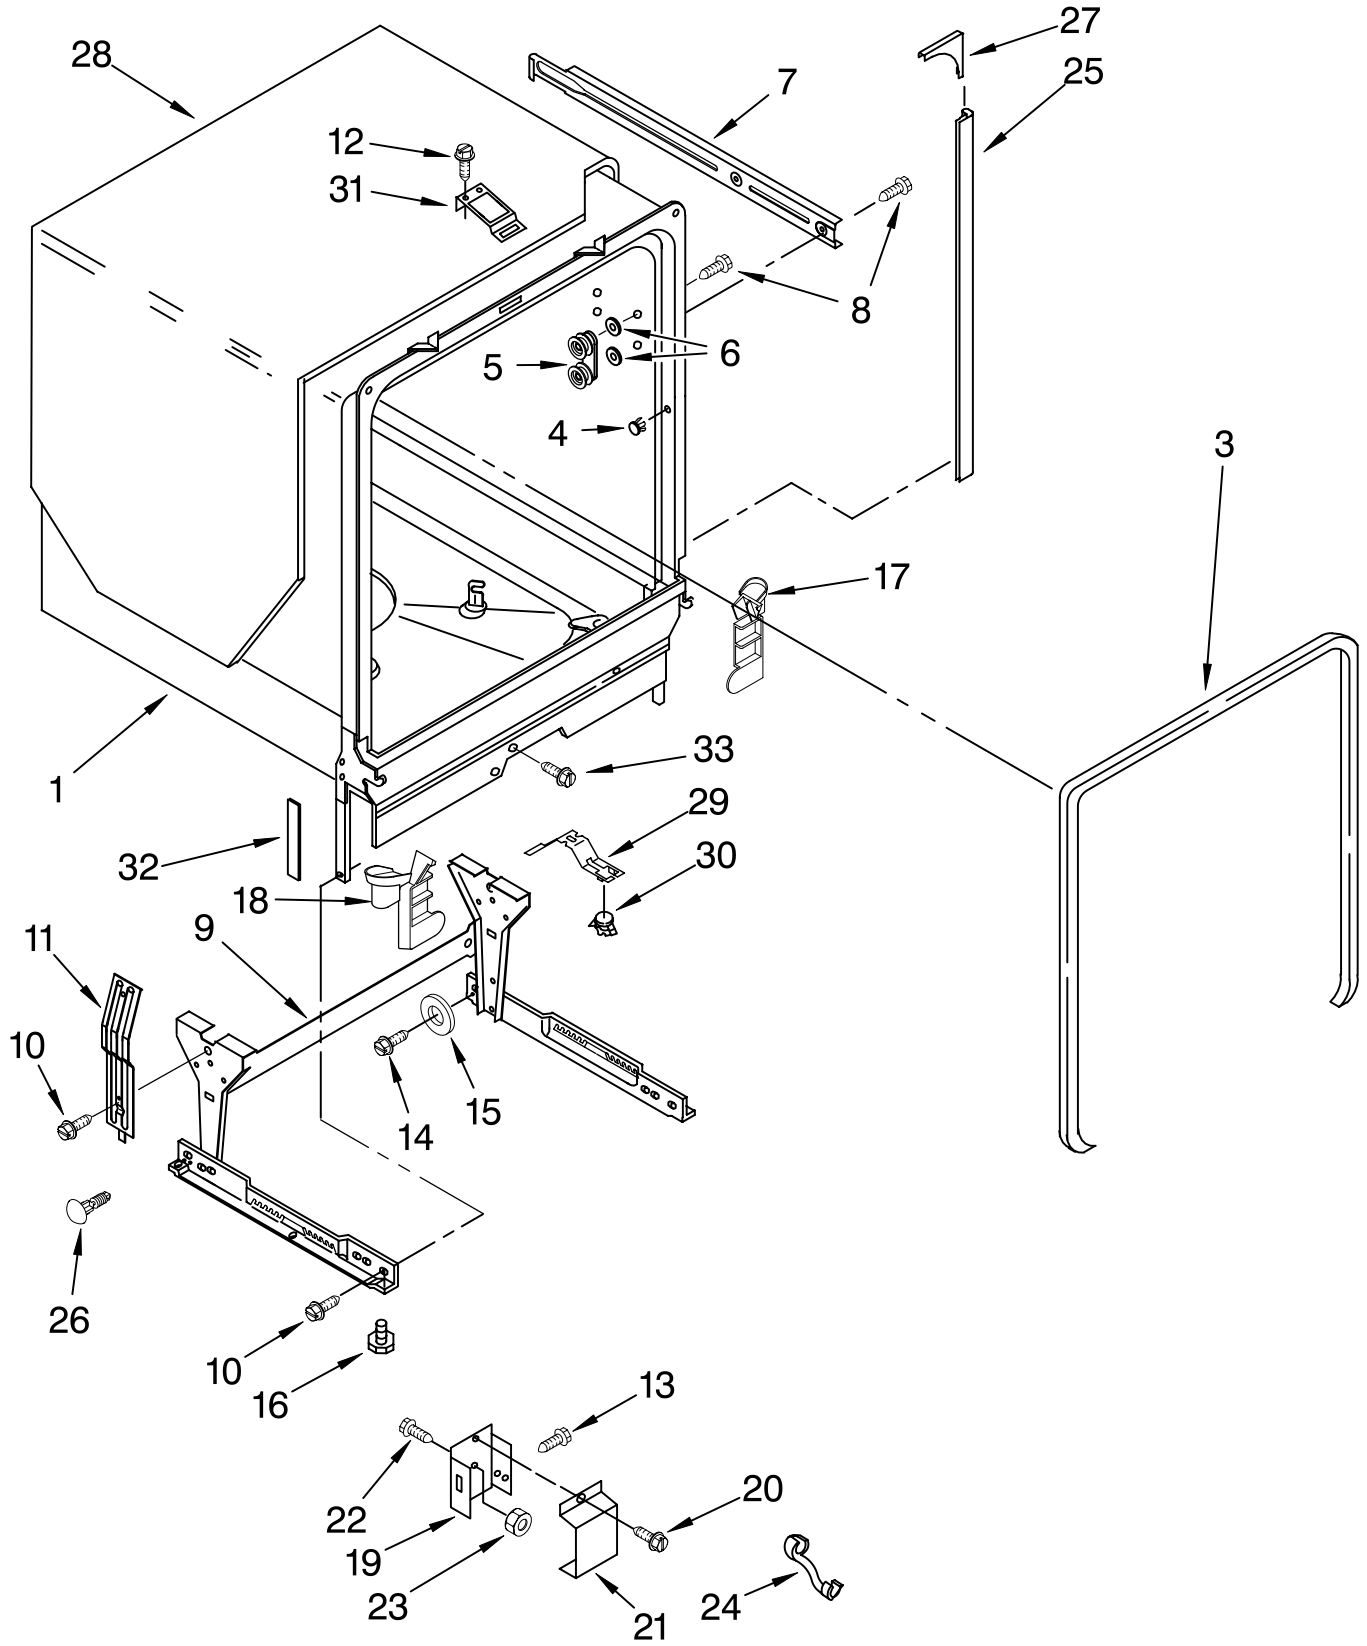

TUB AND FRAME PARTS

For Models: KUDS24SEBL1, KUDS24SEWH1, KUDS24SEAL1
(Black) (White) (Almond)

FOR ORDERING INFORMATION REFER TO PARTS PRICE LIST

TUB AND FRAME PARTS

For Models: KUDS24SEBL1, KUDS24SEWH1, KUDS24SEAL1
(Black) (White) (Almond)

Illus. No.	Part No.	DESCRIPTION
1	9742605	Tub Assembly
3	9742612	Door Seal
4	9742788	Plug Tub (2)
5	9743468	Wheel & Mount Assembly (Also Order Item 6)
6	9743002	Gasket, Bracket Mounting
7	3378056	Tub Stiffener
8	3400003	Screw (8)
9	9743149	Rear Support Assembly
10	343641	Screw
11	9742610	Connector Tub To Brace
12	90767	Screw (2)
13	304392	Screw
14	3370389	Screw (2)
15	302819	Wheel Leg
16	3376439	Leveler, Leg
17	9743488	Spacer, Tank – RH
18	9743489	Spacer, Tank – LH
19	3370292	Terminal Box
20	3369138	Screw
21	300068	Cover, Terminal Box
22	3371578	Screw
23	3371579	Nut
24	3370307	Strain, Relief
25	9743460	Trim Strip, Tub
26	304666	Retainer, Push (2)
27	9742789	Corner Trim, Tub
28	9742661	Shield, Sound Tub
29	9742648	Bracket, Thermostat
30	3371618	Thermostat
31	9742722	Strike, Latch
32	9743406	Pad, Friction
33	3370225	Screw, Ground

FOR ORDERING INFORMATION REFER TO PARTS PRICE LIST