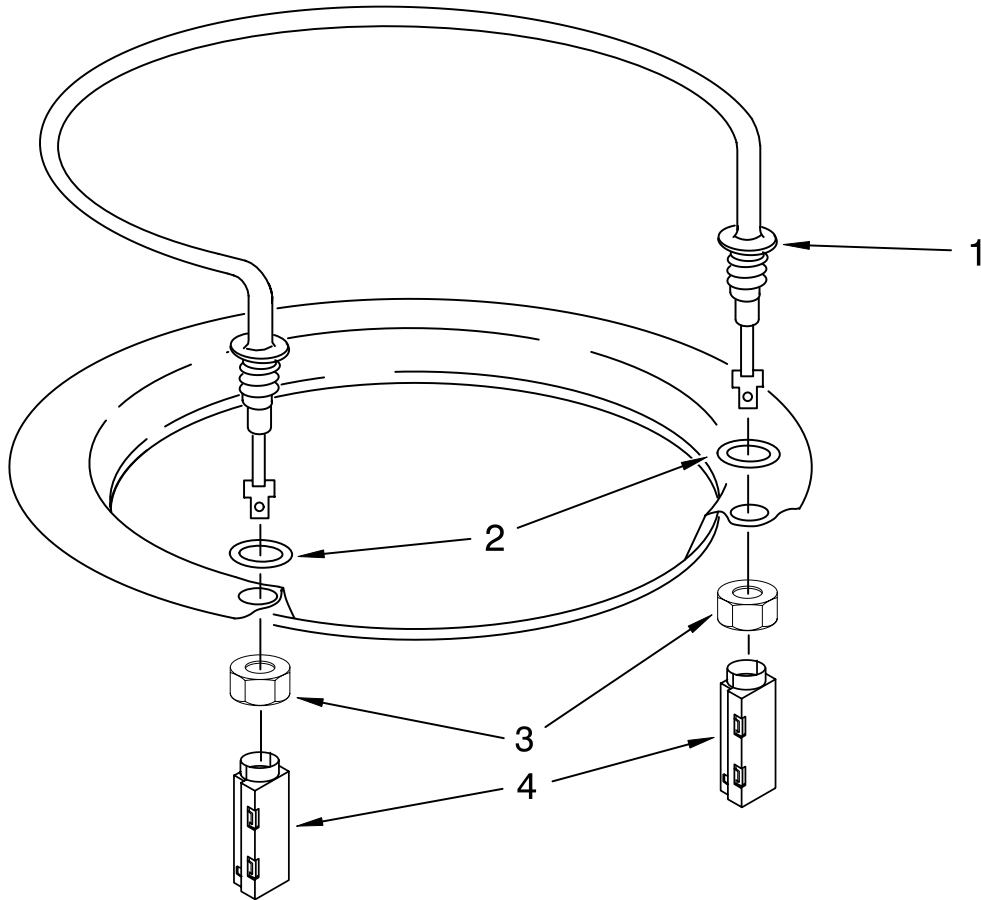

HEATER PARTS

For Models: KUDS24SEBL0, KUDS24SEWH0, KUDS24SEAL0
(Black) (White) (Almond)

Illus. No.	Part No.	DESCRIPTION
1	9743495	Heater Element Assembly (Also Includes Item 2)
2	717273	Washer, Heater Element
3	9743039	Nut, Heater Element
4	9743166	Pod, Terminal Heater

FOR ORDERING INFORMATION REFER TO PARTS PRICE LIST