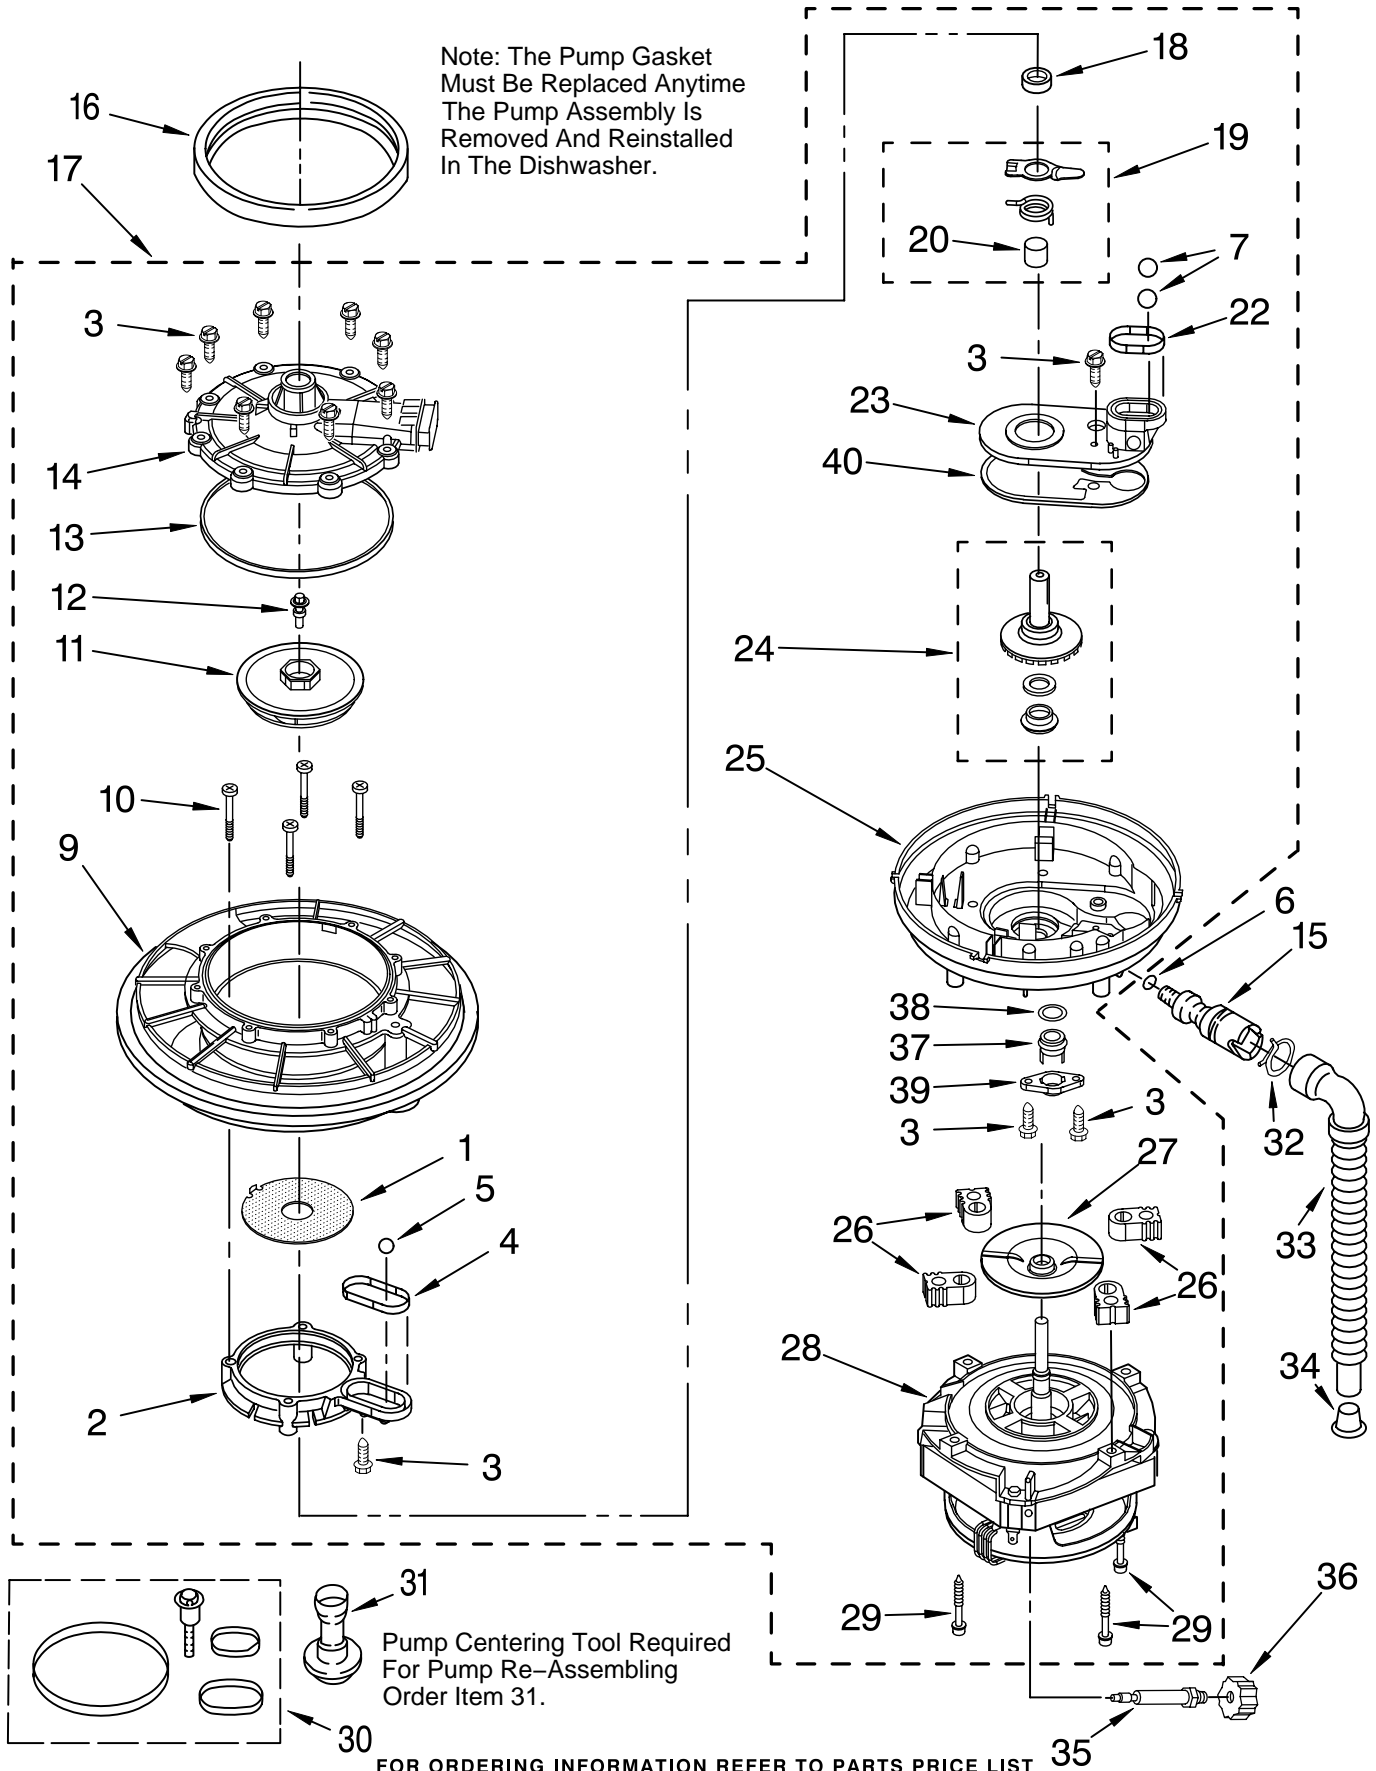

PUMP AND MOTOR PARTS

For Models: KUDS24SEBL0, KUDS24SEWH0, KUDS24SEAL0
(Black) (White) (Almond)

Note: The Pump Gasket Must Be Replaced Anytime The Pump Assembly Is Removed And Reinstalled In The Dishwasher.

31
30
Pump Centering Tool Required For Pump Re-Assembling Order Item 31.

FOR ORDERING INFORMATION REFER TO PARTS PRICE LIST