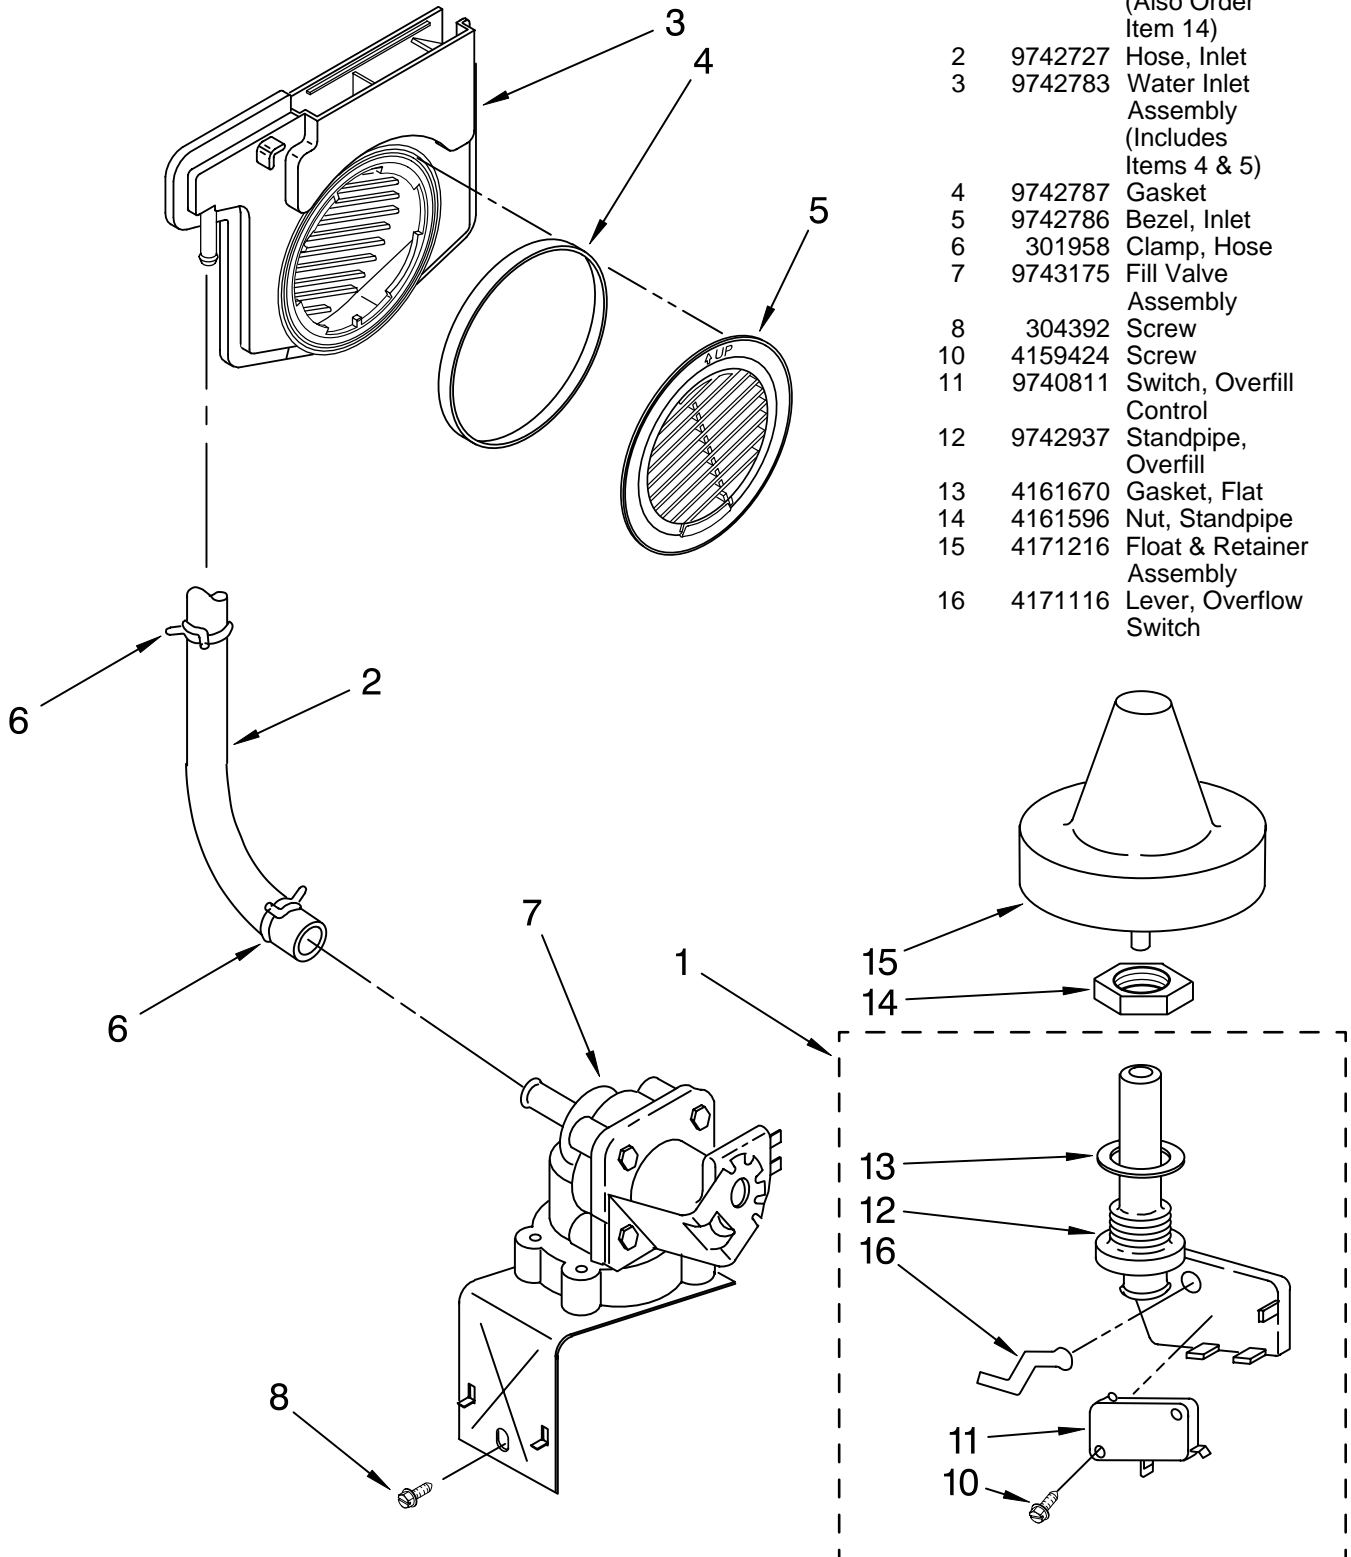

FILL AND OVERFILL PARTS

For Models: KUDS24SEBL0, KUDS24SEWH0, KUDS24SEAL0
(Black) (White) (Almond)

Illus. No.	Part No.	DESCRIPTION

1	9742938	Control, Overfill Assembly (Also Order Item 14)
2	9742727	Hose, Inlet
3	9742783	Water Inlet Assembly (Includes Items 4 & 5)
4	9742787	Gasket
5	9742786	Bezel, Inlet
6	301958	Clamp, Hose
7	9743175	Fill Valve Assembly
8	304392	Screw
10	4159424	Screw
11	9740811	Switch, Overfill Control
12	9742937	Standpipe, Overfill
13	4161670	Gasket, Flat
14	4161596	Nut, Standpipe
15	4171216	Float & Retainer Assembly
16	4171116	Lever, Overflow Switch

FOR ORDERING INFORMATION REFER TO PARTS PRICE LIST