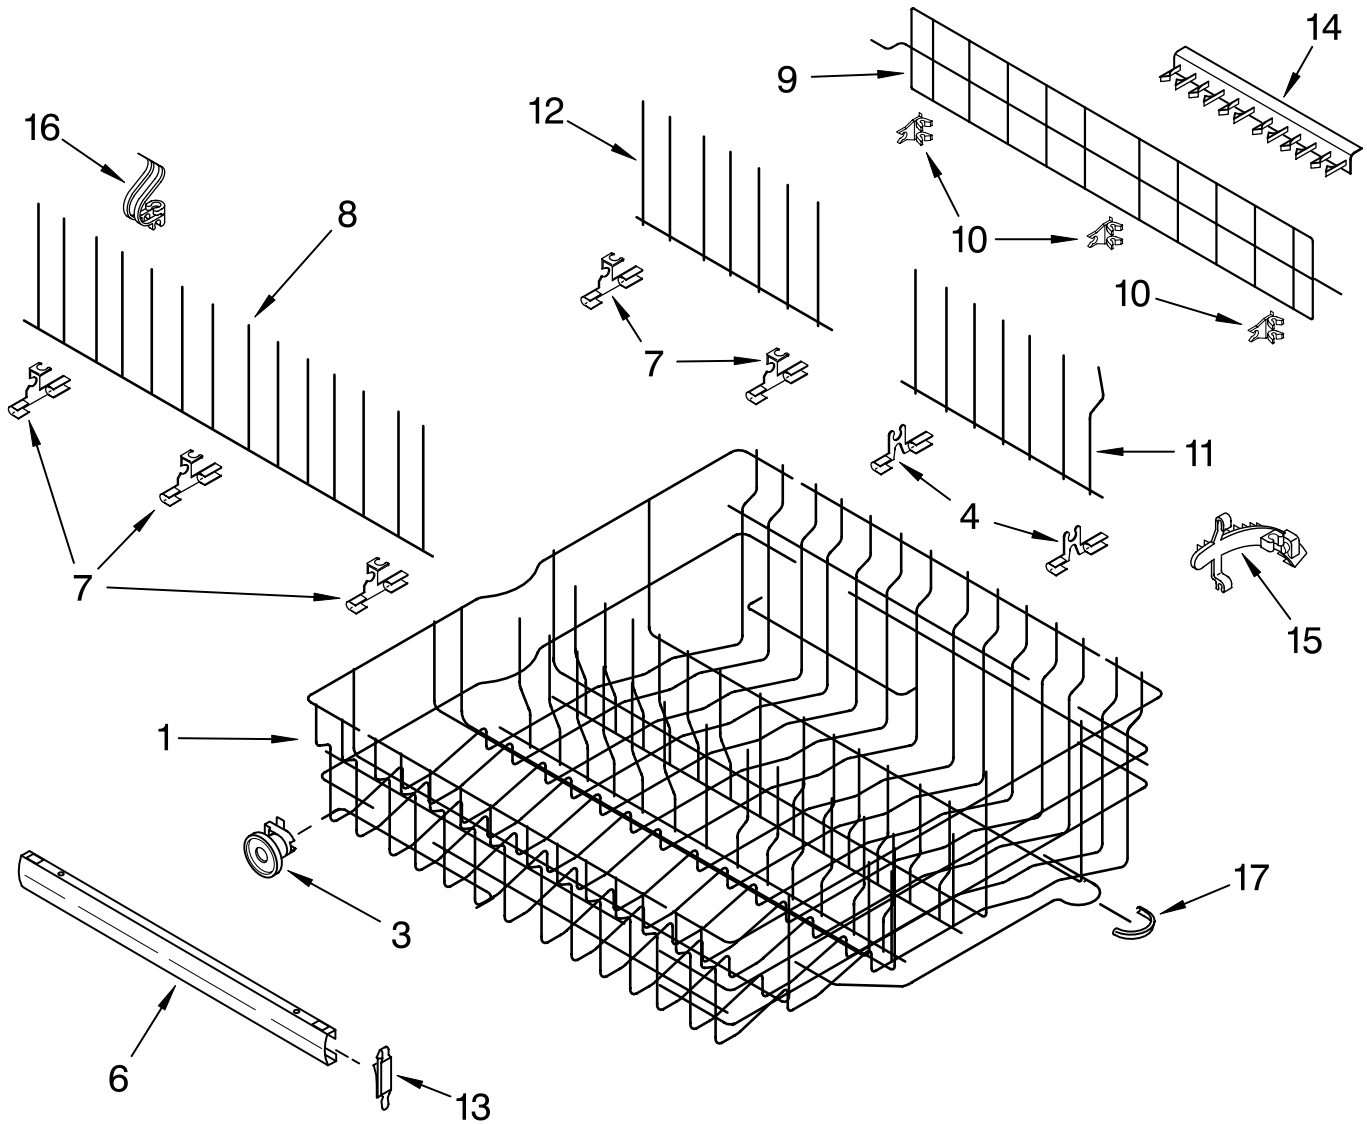

UPPER RACK AND TRACK PARTS

For Models: KUDS24SEBL0, KUDS24SEWH0, KUDS24SEAL0
(Black) (White) (Almond)

Illus. No.	Part No.	DESCRIPTION
1	3377435	Dishrack, Upper (Also Order Item 3)
3	9742983	Wheel & Bearing Assembly (4)
4	9743016	Pivot, Upper Tine Row (2)
6	9742998	Track, Rack (2)

Illus. No.	Part No.	DESCRIPTION
7	9743017	Clip, Tine Row (5)
8	3377429	Tine Row
9	3377419	Cupshelf
10	9743019	Clip, Cupshelf
11	3377443	Tine Row, Upper (Multi Position)
12	3377439	Tine Row, Upper Mini

Illus. No.	Part No.	DESCRIPTION
13	9742352	Track Stop (4)
14	3377604	Holder, Stemware (2)
15	9743018	Positioner
16	3377464	Clip, No Flip (4)
17	9742999	Protector, Sprayarm Guard

FOR ORDERING INFORMATION REFER TO PARTS PRICE LIST