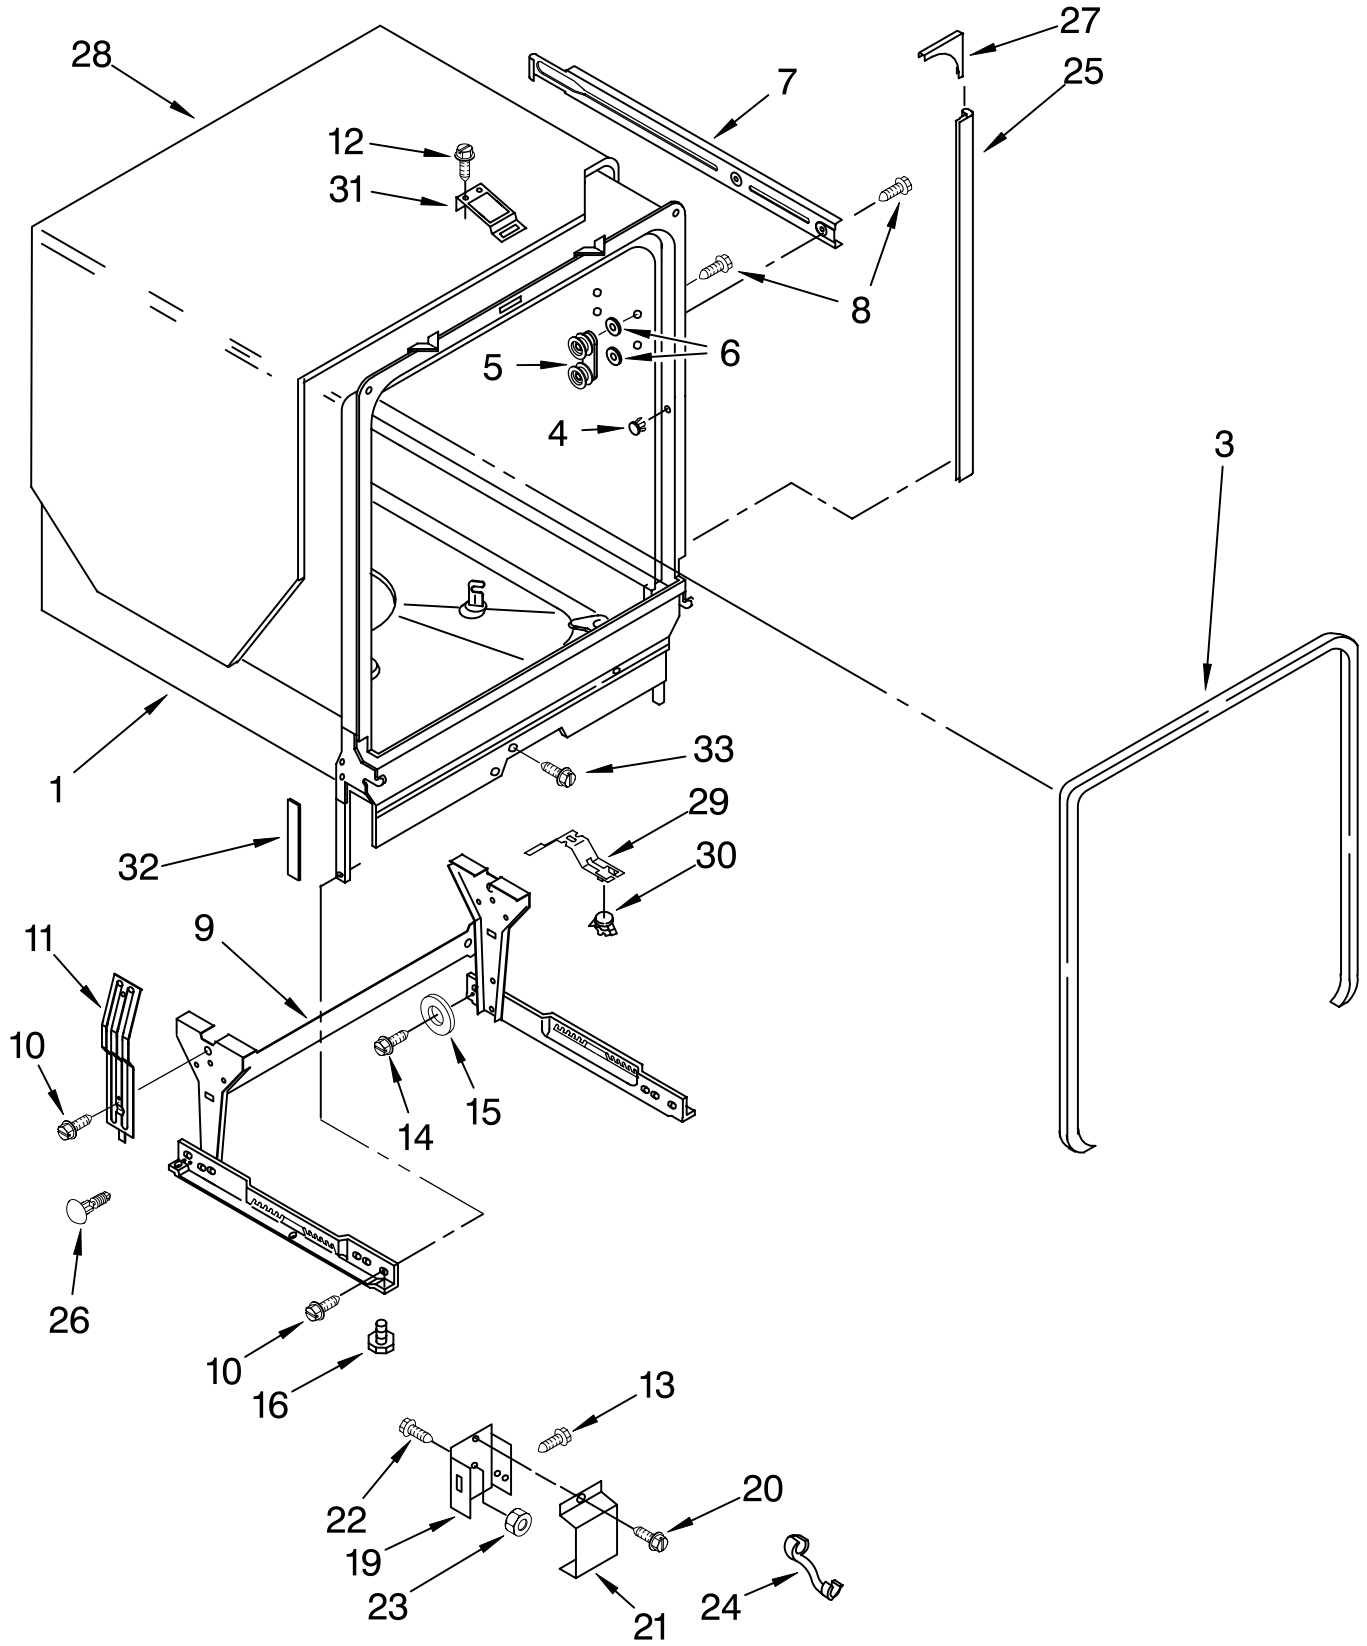

TUB AND FRAME PARTS

For Models: KUDS24SEBL0, KUDS24SEWH0, KUDS24SEAL0
(Black) (White) (Almond)

FOR ORDERING INFORMATION REFER TO PARTS PRICE LIST

TUB AND FRAME PARTS

For Models: KUDS24SEBL0, KUDS24SEWH0, KUDS24SEAL0
(Black) (White) (Almond)

Illus. No.	Part No.	DESCRIPTION
1	9742605	Tub Assembly
2	9740980	Screw, 10-16 X 1/2
3	9742612	Door Seal
4	9742788	Plug Tub (2)
5	9743468	Wheel & Mount Assembly (Also Order Item 6)
6	9743002	Gasket, Bracket Mounting
7	3378056	Tub Stiffener
8	3400003	Screw (8)
9	9743149	Rear Support Assembly
10	343641	Screw
11	9742610	Connector Tub To Brace
12	90767	Screw (2)
13	304392	Screw
14	3370389	Screw (2)
15	302819	Wheel Leg
16	3376439	Leveler, Leg
19	3370292	Terminal Box
20	3369138	Screw
21	300068	Cover, Terminal Box
22	3371578	Screw
23	3371579	Nut
24	3370307	Strain, Relief
25	9743460	Trim Strip, Tub
26	304666	Retainer, Push (2)
27	9742789	Corner Trim, Tub
28	9742661	Shield, Sound Tub
29	9742648	Bracket, Thermostat
30	3371618	Thermostat
31	9742722	Strike, Latch
32	9743406	Pad, Friction
33	3370225	Screw, Ground

FOR ORDERING INFORMATION REFER TO PARTS PRICE LIST