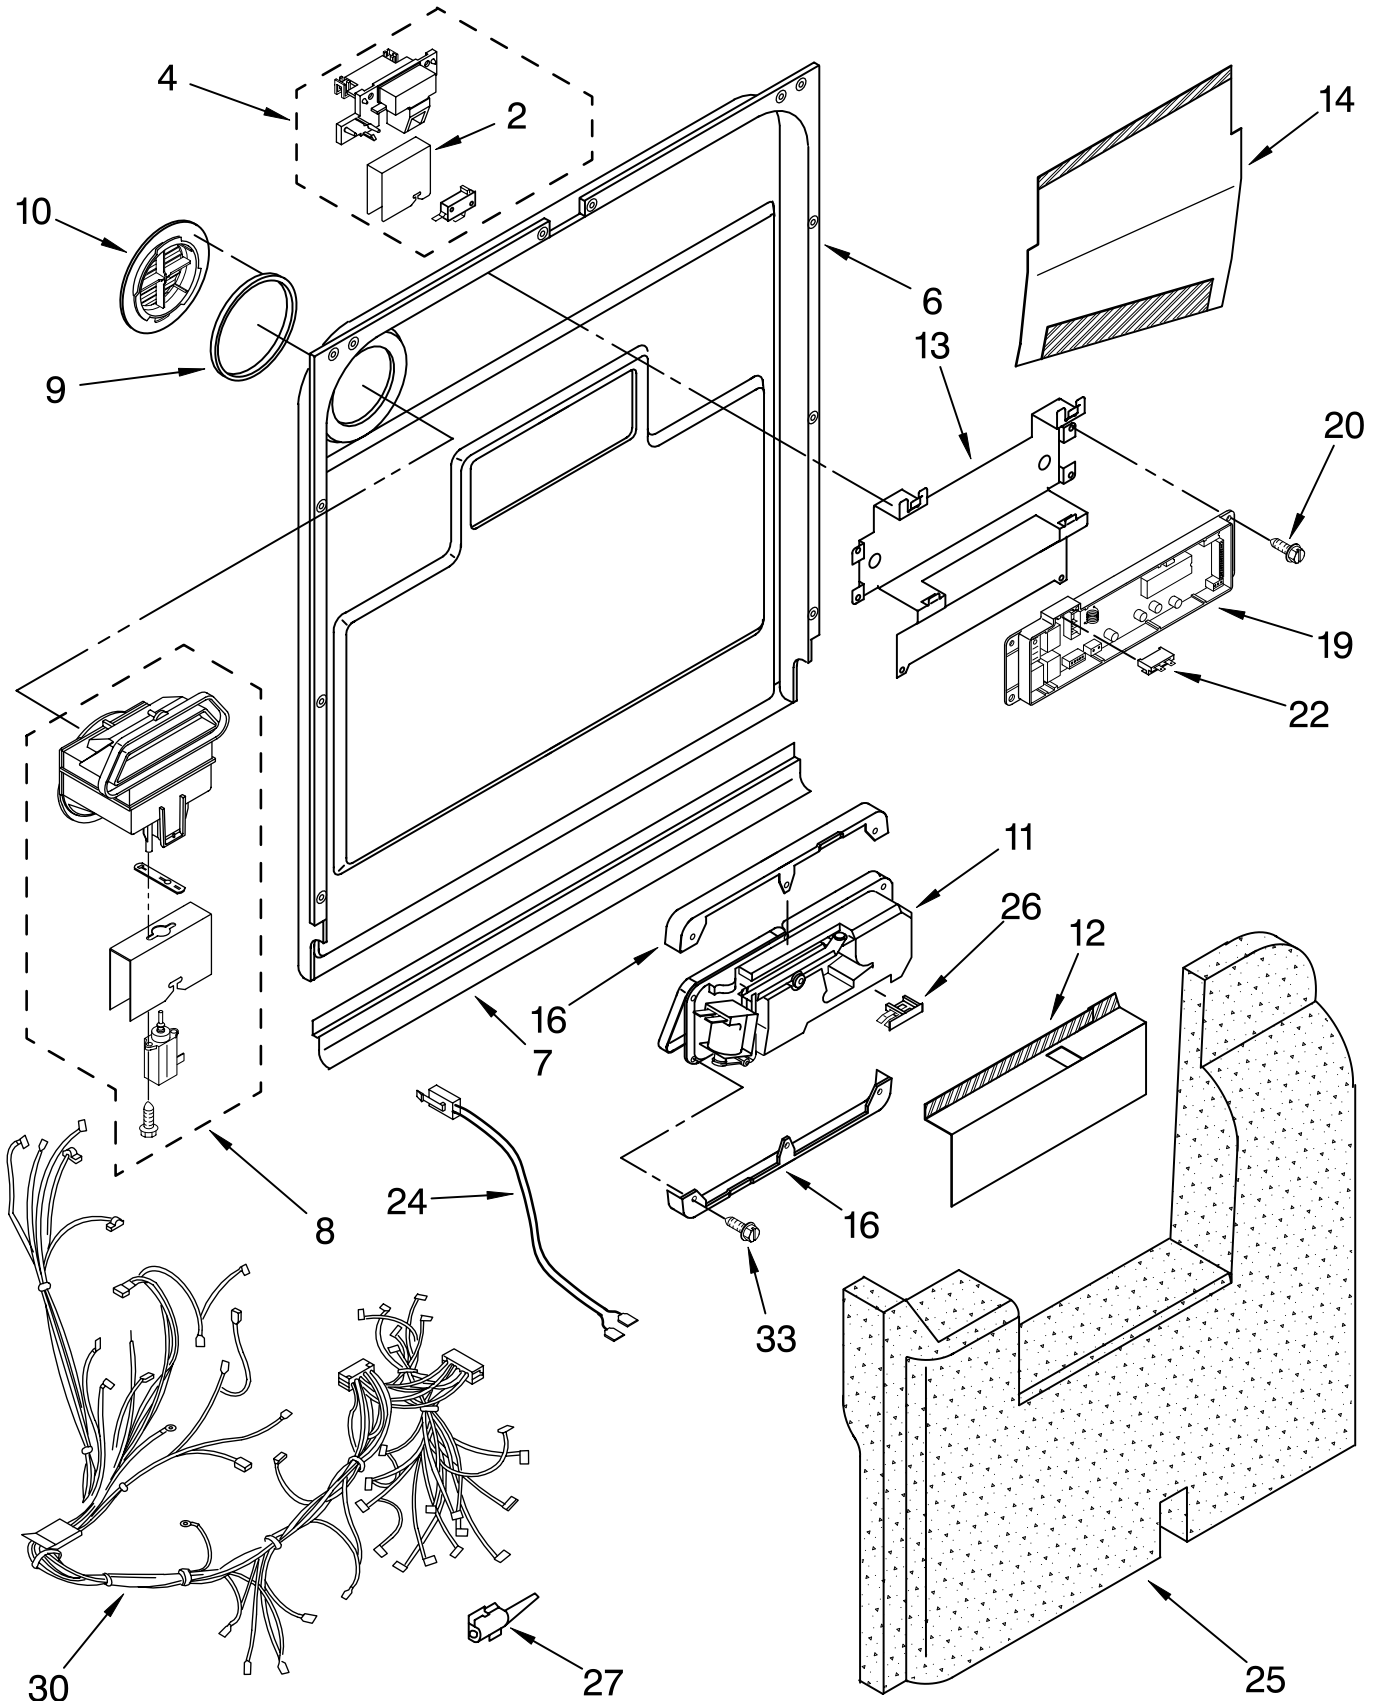

DOOR AND LATCH PARTS

For Models: KUDS24SEBL0, KUDS24SEWH0, KUDS24SEAL0
(Black) (White) (Almond)

FOR ORDERING INFORMATION REFER TO PARTS PRICE LIST

DOOR AND LATCH PARTS

For Models: KUDS24SEBL0, KUDS24SEWH0, KUDS24SEAL0
(Black) (White) (Almond)

Illus. No.	Part No.	DESCRIPTION
2	9743467	Shield, Switch
4	9743179	Latch Assembly (Includes Item 2)
6	9742625	Inner Door Mastic Assembly (Also Includes Items 7, 9 & 10)
7	9742631	Seal, Door Lower
8	9742770	Vent Assembly (Also Order Item 9)
9	9742782	Gasket, Vent
10	9742780	Deflector, Vent (Also Order Item 9)
11	9742629	Dispenser, Assembly
12	9743544	Shield, Dispenser
13	9742623	Bracket, Controls
14	9742963	Shield, Control
16	9743486	Bracket, Dispenser (2)
19	9742617	Control Electronic
20	246132	Screw (2)
22	9743157	Fuse Thermal Electronic
24	9743154	Dispenser, Wiring Harness
25	9743026	Sound Absorber
26	9742852	Sensor, Rinse Aid
27	3376405	Elbow, Harness
30	9743462	Wiring Harness Main
33	3400700	Screw (6)