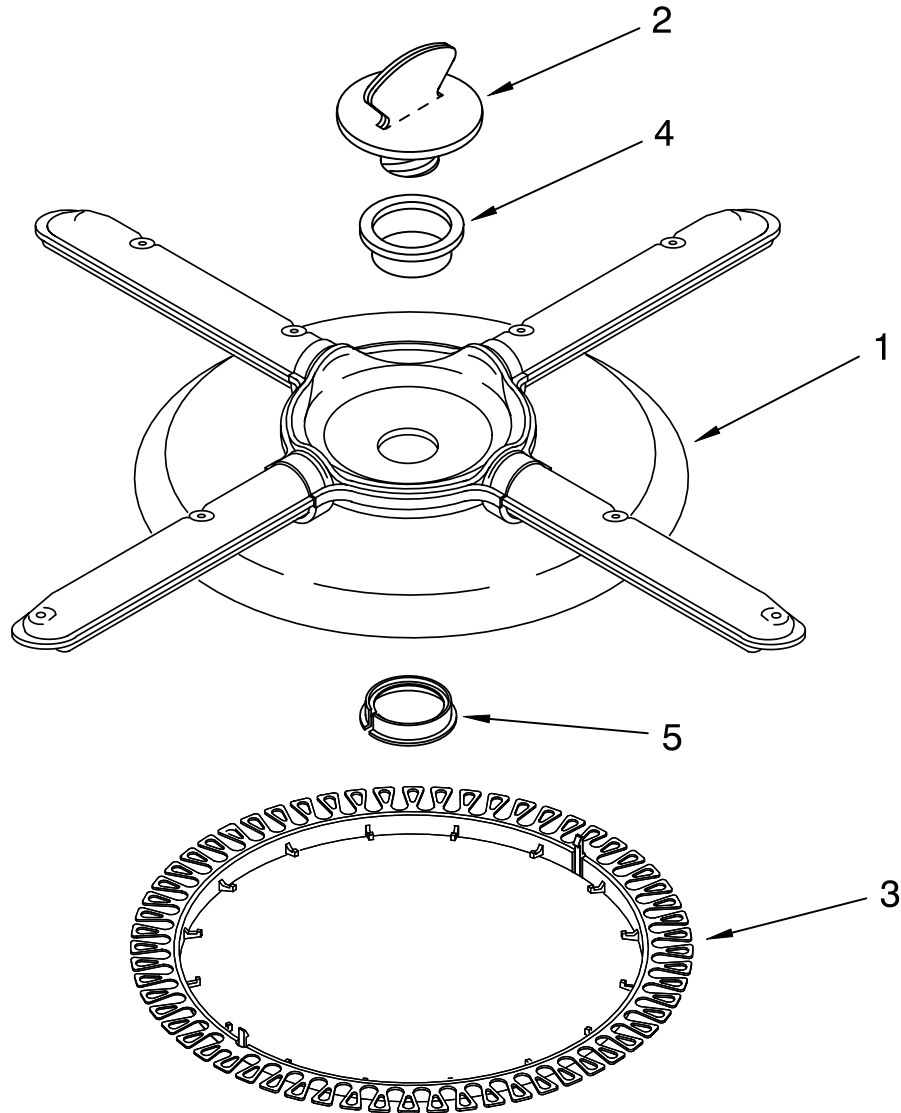

LOWER WASHARM AND STRAINER PARTS

For Models: KUDS24SEBL0, KUDS24SEWH0, KUDS24SEAL0
(Black) (White) (Almond)

Illus. No.	Part No.	DESCRIPTION
1	9742947	Wash Arm Assembly
2	9742945	Nut, Washarm
3	9742646	Strainer (Coarse)
4	9742946	Bearing, Radial
5	3376846	Seal, Sprayarm

FOR ORDERING INFORMATION REFER TO PARTS PRICE LIST