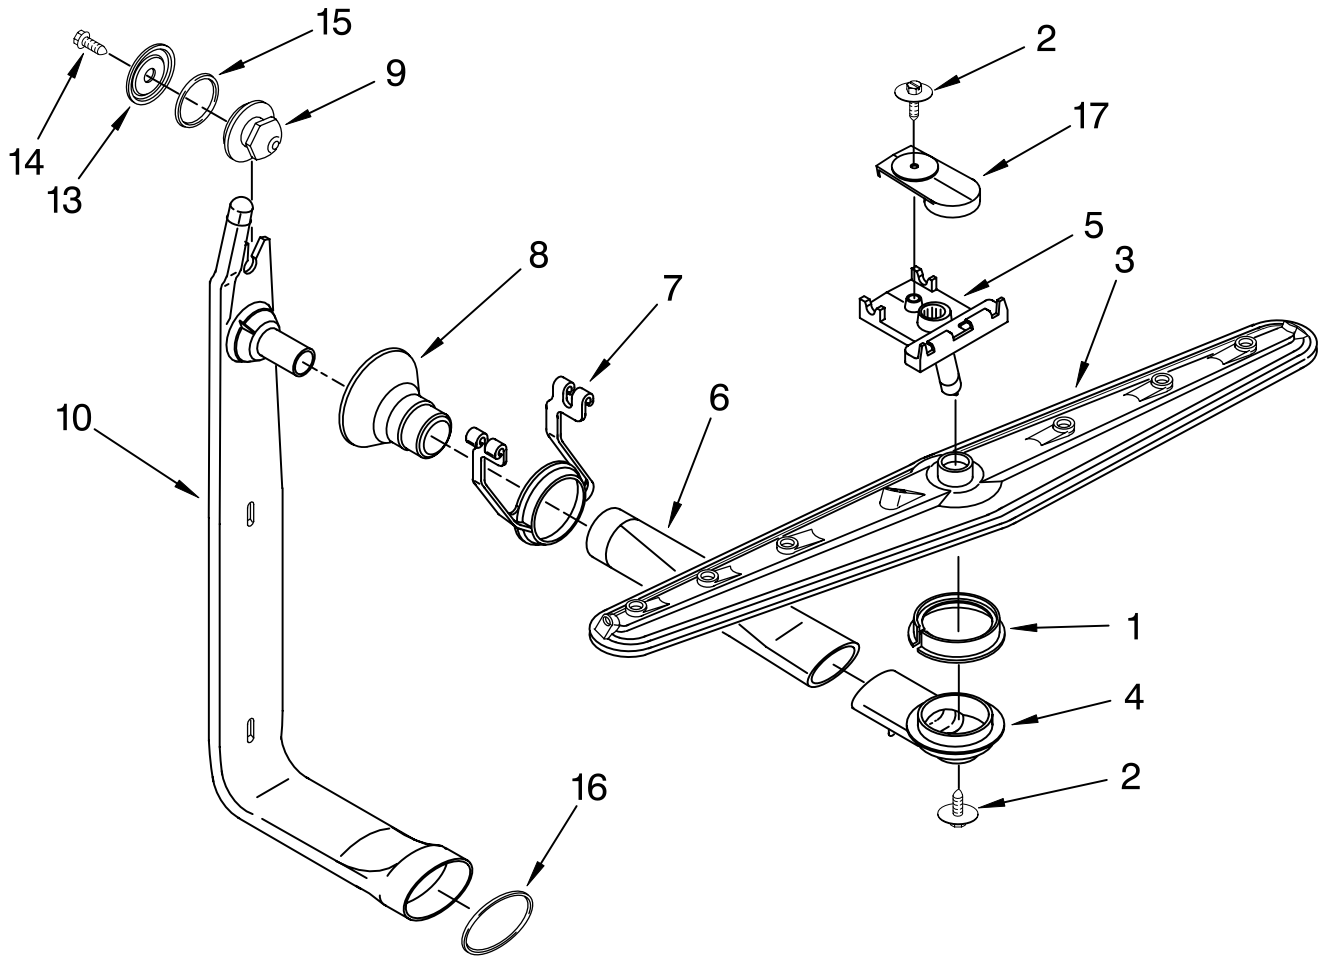

UPPER WASH AND RINSE PARTS

For Models: KUDS24SEBL0, KUDS24SEWH0, KUDS24SEAL0
(Black) (White) (Almond)

Illus. No.	Part No.	DESCRIPTION
1	3376846	Seal, Sprayarm
2	3400002	Screw
3	9742989	Sprayarm, Upper (Also Order Item 1)
4	9742992	Manifold, Sprayarm
5	9742994	Mount, Tiered
6	9742995	Tube, Connector
7	9742997	Holder, Water Inlet Funnel
8	9743210	Funnel
9	9743473	Connector (Includes Items 13, 14 & 15)
10	9742950	Feed Tube Assembly
13	9743475	Washer
14	9740848	Screw
15	9743474	Gasket, Connector
16	9742953	Seal, Tube
17	9743194	Mount, Top Upper Sprayarm

FOR ORDERING INFORMATION REFER TO PARTS PRICE LIST