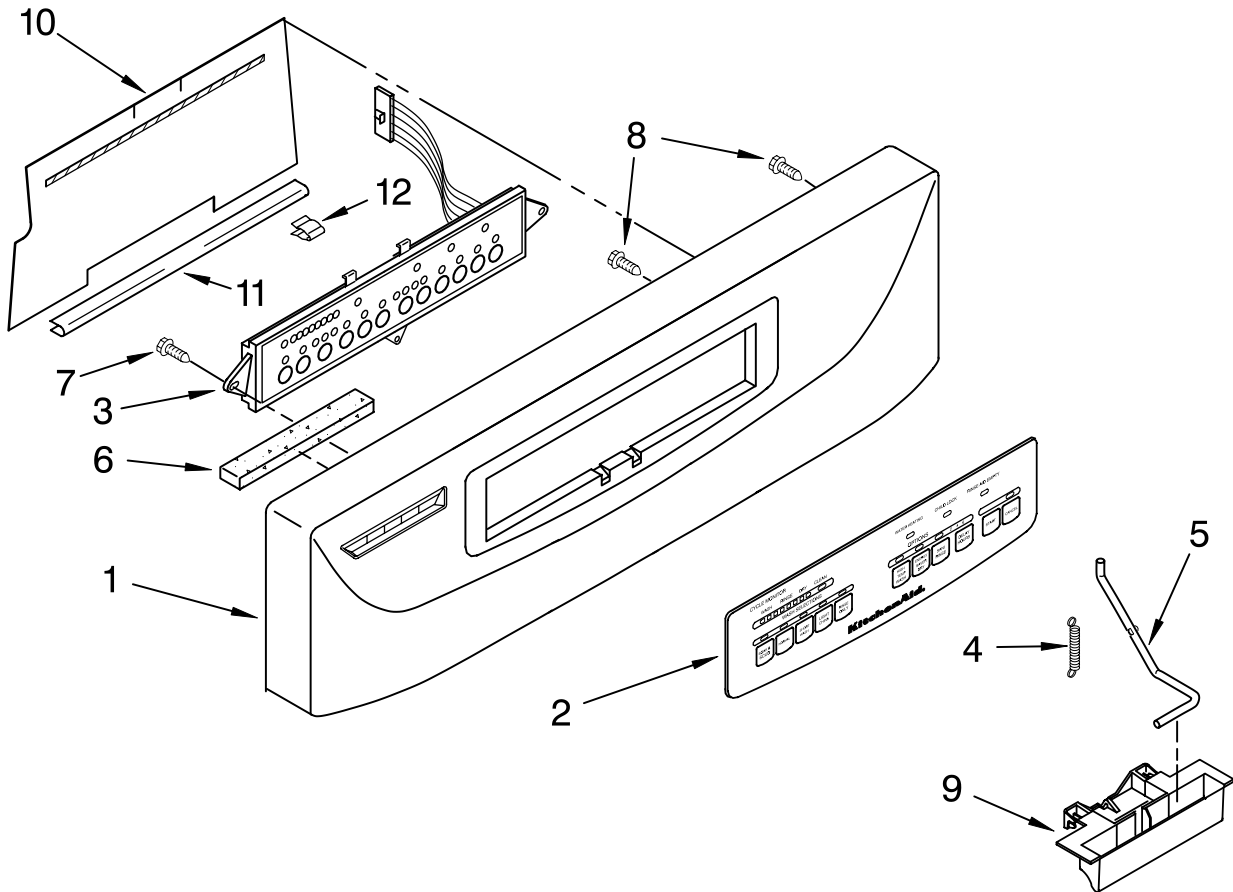

CONTROL PANEL PARTS

For Models: KUDS24SEBL0, KUDS24SEWH0, KUDS24SEAL0
(Black) (White) (Almond)

Illus. No.	Part No.	DESCRIPTION
1		Console (Also Order Item 2)
	9743340	Black Model
	9743341	White Model
	9743342	Almond Model
2		Insert
	9743375	Black Model
	9743376	White Model
	9743377	Almond Model
3	9743241	Switch, Panel (User Interface)
4	9743350	Spring, Handle
5	9743351	Link, Handle
6	9743412	Sponge, Vent
7	304231	Screw (3)
8	3369051	Screw (4)
9		Handle, Latch
	9743188	Black Model
	9743189	White Model
	9743190	Almond Model
10	9743440	Barrier, Display
11	9743444	Retainer, Barrier
12	9743442	Clip, Retainer

FOR ORDERING INFORMATION REFER TO PARTS PRICE LIST