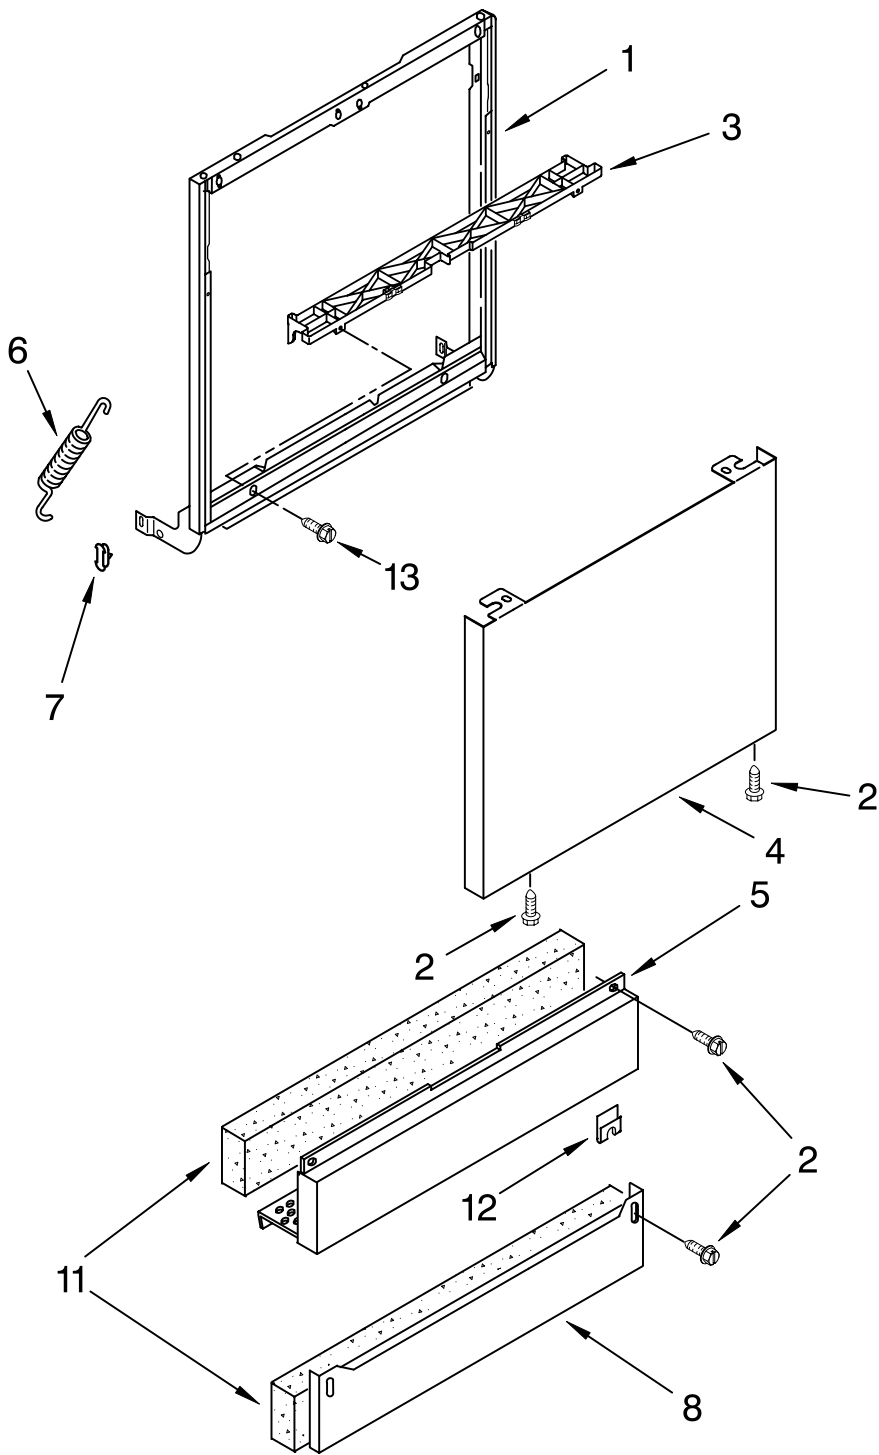

# KitchenAid® DOOR AND PANEL PARTS

For Models: KUDS24SEBL0, KUDS24SEWH0, KUDS24SEAL0  
 (Black) (White) (Almond)

UNDERCOUNTER  
 DISHWASHER

Illus. No.	Part No.	DESCRIPTION
1	9743028	Door Frame
2	302868	Screw
3	9742964	Stiffener, Door
4		Panel Front
	9743212	Black Model
	9743213	White Model
	9743214	Almond Model
5		Access Panel & Clip Assembly (Includes Items 11 & 12)
	9742645	Black Model
	9742856	White Model
	9742857	Almond Model
6	9743441	Spring, Door (2)
7	3373234	Bushing, Spring Door (2)
8		Toe Panel (Includes Item 11)
	3375423	Black Model
	9742869	White Model
	9742870	Almond Model
11	3374767	Insulation
12	3374718	Clip, Grounding
13	3367670	Screw (2)

# CONTROL PANEL PARTS

For Models: KUDS24SEBL0, KUDS24SEWH0, KUDS24SEAL0  
 (Black) (White) (Almond)

Illus. No.	Part No.	DESCRIPTION
1		Console (Also Order Item 2)
	9743340	Black Model
	9743341	White Model
	9743342	Almond Model
2		Insert
	9743375	Black Model
	9743376	White Model
	9743377	Almond Model
3	9743241	Switch, Panel (User Interface)
4	9743350	Spring, Handle
5	9743351	Link, Handle
6	9743412	Sponge, Vent
7	304231	Screw (3)
8	3369051	Screw (4)
9		Handle, Latch
	9743188	Black Model
	9743189	White Model
	9743190	Almond Model
10	9743440	Barrier, Display
11	9743444	Retainer, Barrier
12	9743442	Clip, Retainer