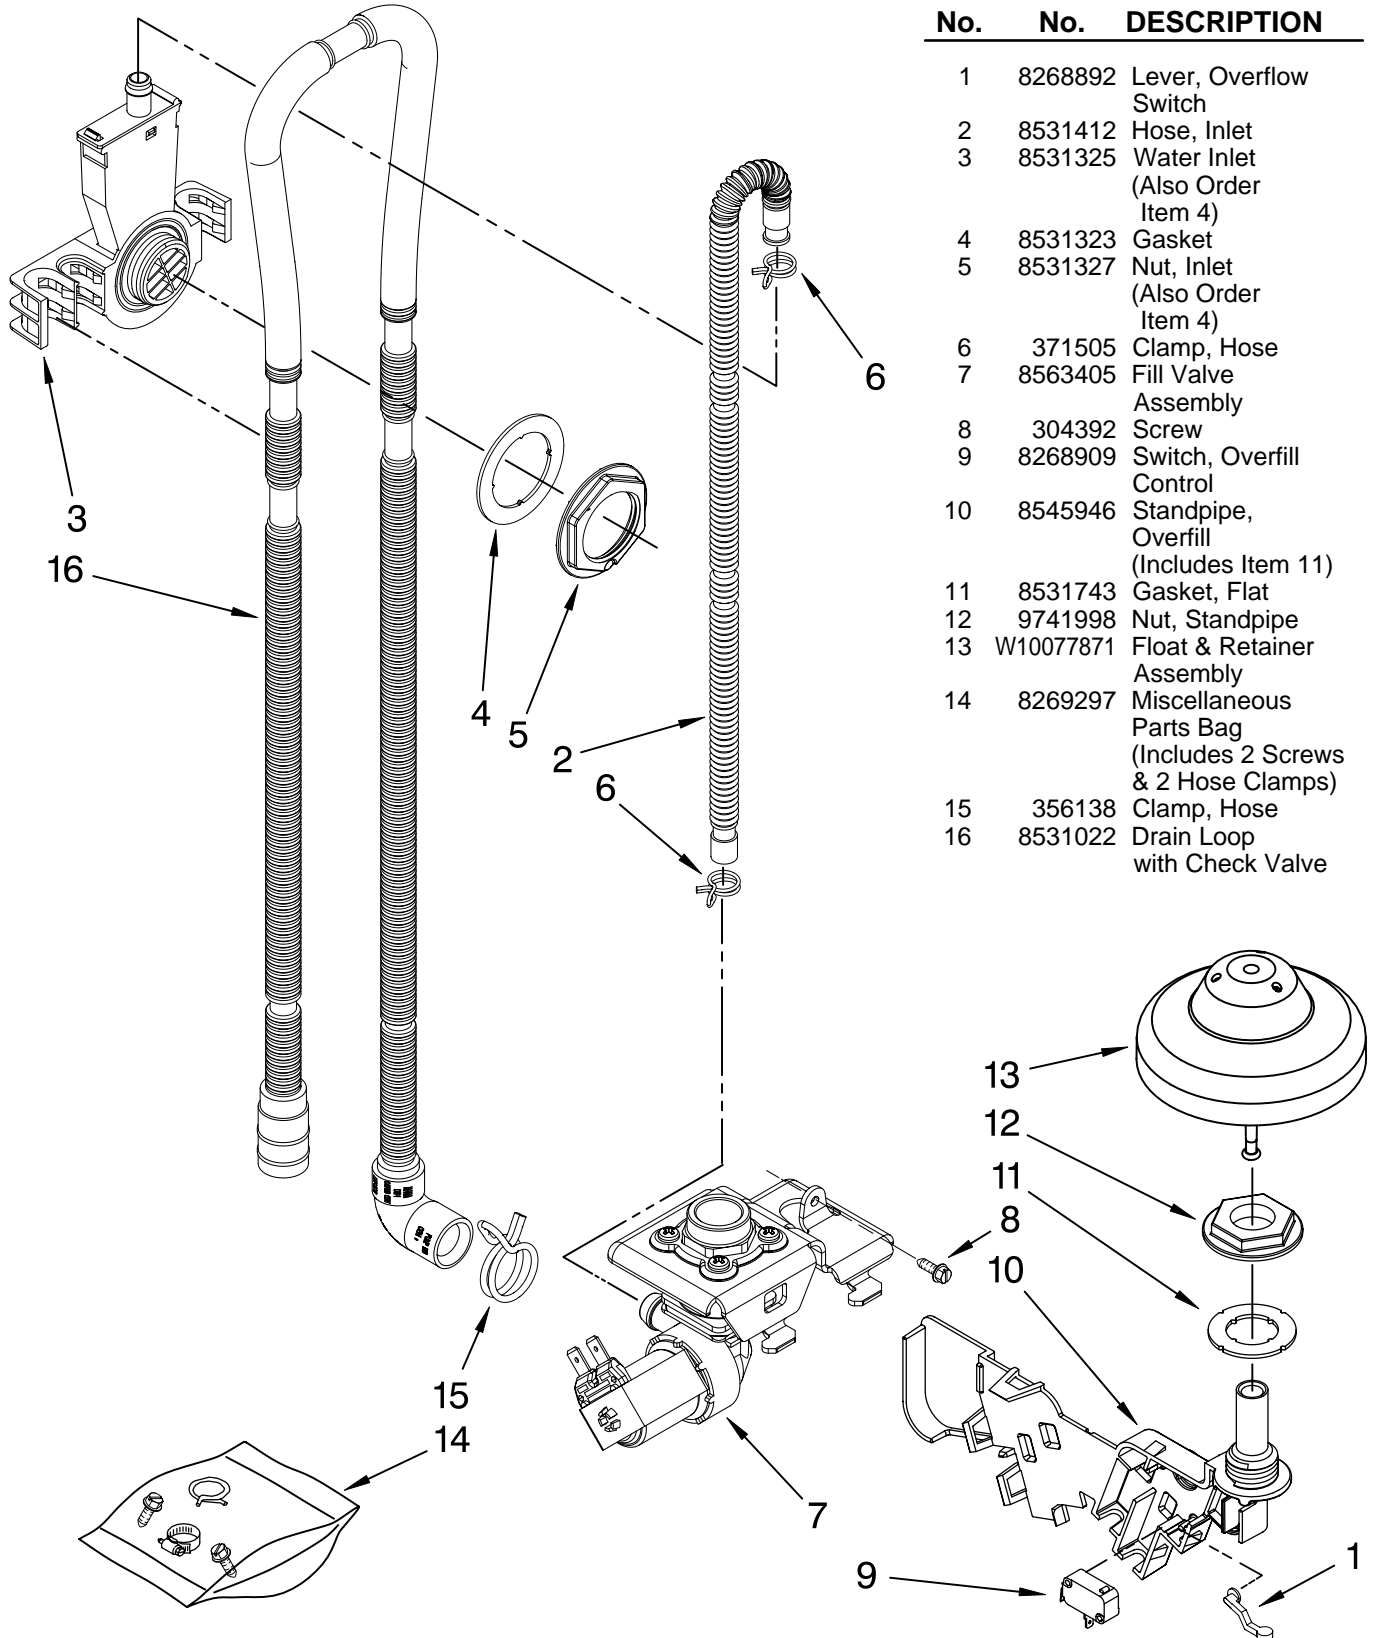

Illus. No.	Part No.	DESCRIPTION
6	8269259	Gasket, Vent
7	W10077877	Deflector, Vent (Also Order Item 6)
8	W10077882	Dispenser, Assembly
9	W10077881	Knob, Rinse Aid
10	8545608	Harness, Vent Motor

Illus. No.	Part No.	DESCRIPTION
12	W10078202	Wiring Harness
13	8281154	Screw
14	8535660	Seal, Console/door
15	8535637	Bracket, Dispenser
16	8531865	Shield, Dispenser

FOR ORDERING INFORMATION REFER TO PARTS PRICE LIST

HEATER PARTS

For Models: KUDS03STBL1, KUDS03STWH1, KUDS03STSS1
 (Black) (White) (Stainless)

Illus. No.	Part No.	DESCRIPTION
1	8537057	Heater Element Assembly (Also Includes Item 2)
2	717273	Washer, Heater Element
3	8268548	Nut, Heater Element
5	3400931	Retainer, Spring Grip

Illus. No.	Part No.	DESCRIPTION
1	8268892	Lever, Overflow Switch
2	8531412	Hose, Inlet
3	8531325	Water Inlet (Also Order Item 4)
4	8531323	Gasket
5	8531327	Nut, Inlet (Also Order Item 4)
6	371505	Clamp, Hose
7	8563405	Fill Valve Assembly
8	304392	Screw
9	8268909	Switch, Overflow Control
10	8545946	Standpipe, Overflow (Includes Item 11)
11	8531743	Gasket, Flat
12	9741998	Nut, Standpipe
13	W10077871	Float & Retainer Assembly
14	8269297	Miscellaneous Parts Bag (Includes 2 Screws & 2 Hose Clamps)
15	356138	Clamp, Hose
16	8531022	Drain Loop with Check Valve