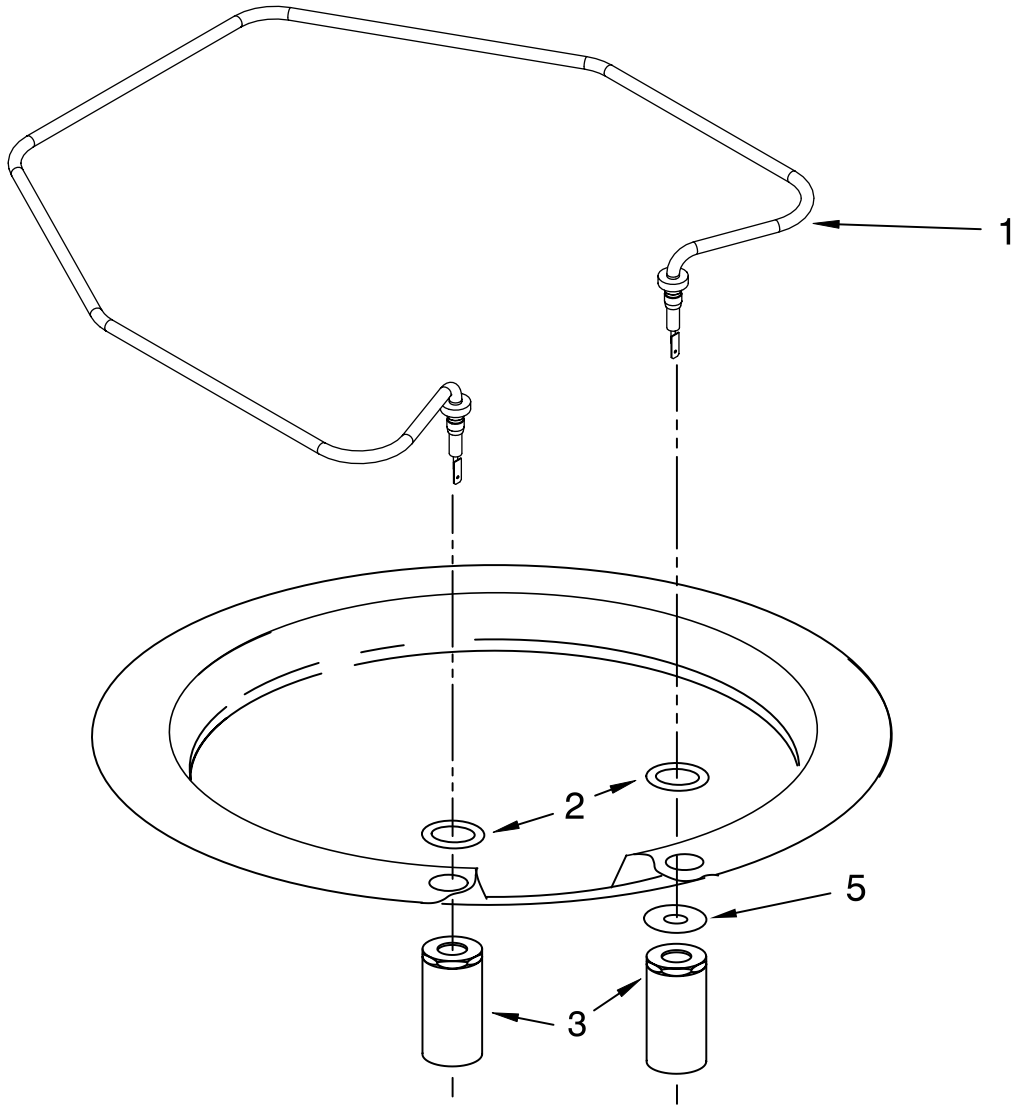

HEATER PARTS

For Models: KUDS03STBL1, KUDS03STWH1, KUDS03STSS1
(Black) (White) (Stainless)

Illus. No.	Part No.	DESCRIPTION
1	8537057	Heater Element Assembly (Also Includes Item 2)
2	717273	Washer, Heater Element
3	8268548	Nut, Heater Element
5	3400931	Retainer, Spring Grip

NOTE: If heater element is removed, it must be replaced.

FOR ORDERING INFORMATION REFER TO PARTS PRICE LIST