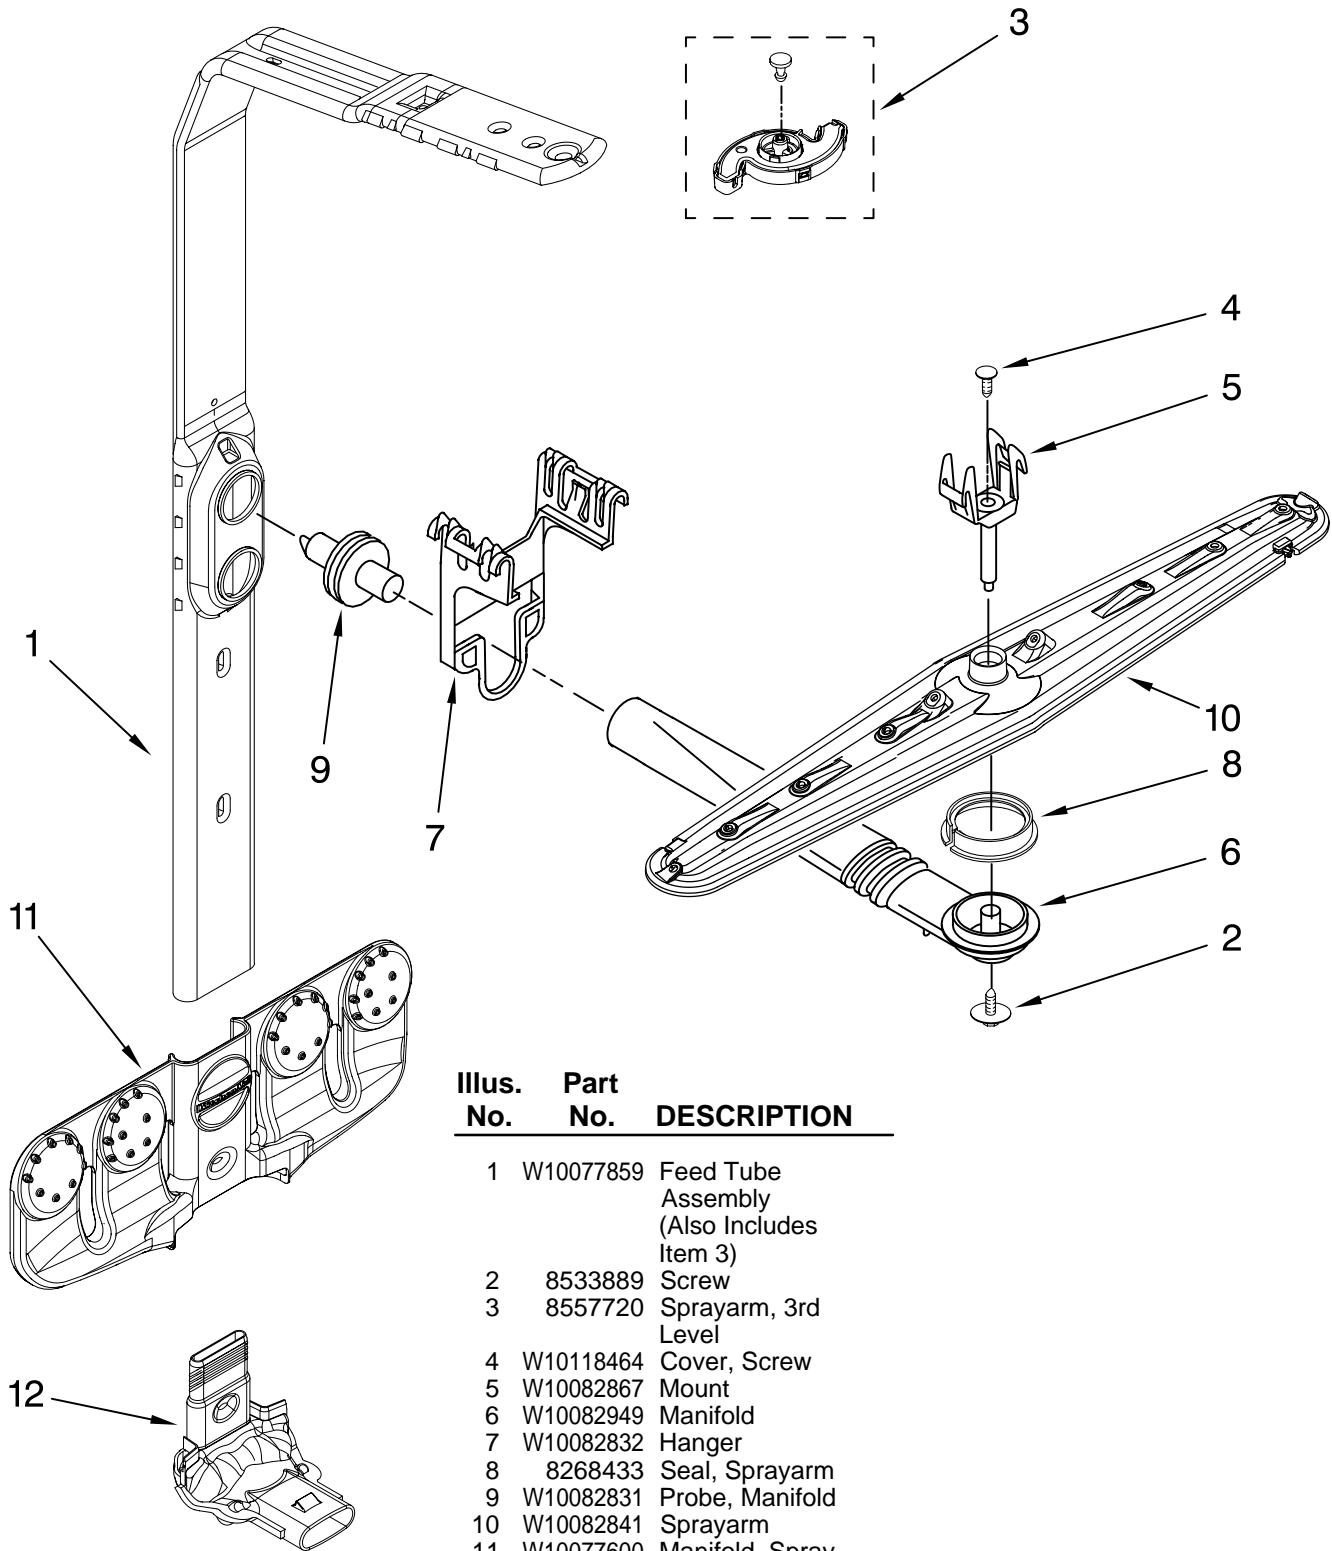

UPPER WASH AND RINSE PARTS

For Models: KUDS03STBL1, KUDS03STWH1, KUDS03STSS1

(Black)

(White)

(Stainless)

Illus. No.	Part No.	DESCRIPTION

1	W10077859	Feed Tube Assembly (Also Includes Item 3)
2	8533889	Screw
3	8557720	Sprayarm, 3rd Level
4	W10118464	Cover, Screw
5	W10082867	Mount
6	W10082949	Manifold
7	W10082832	Hanger
8	8268433	Seal, Sprayarm
9	W10082831	Probe, Manifold
10	W10082841	Sprayarm
11	W10077600	Manifold, Spray Zone
12	W10077903	Valve Assembly, Manifold

FOR ORDERING INFORMATION REFER TO PARTS PRICE LIST