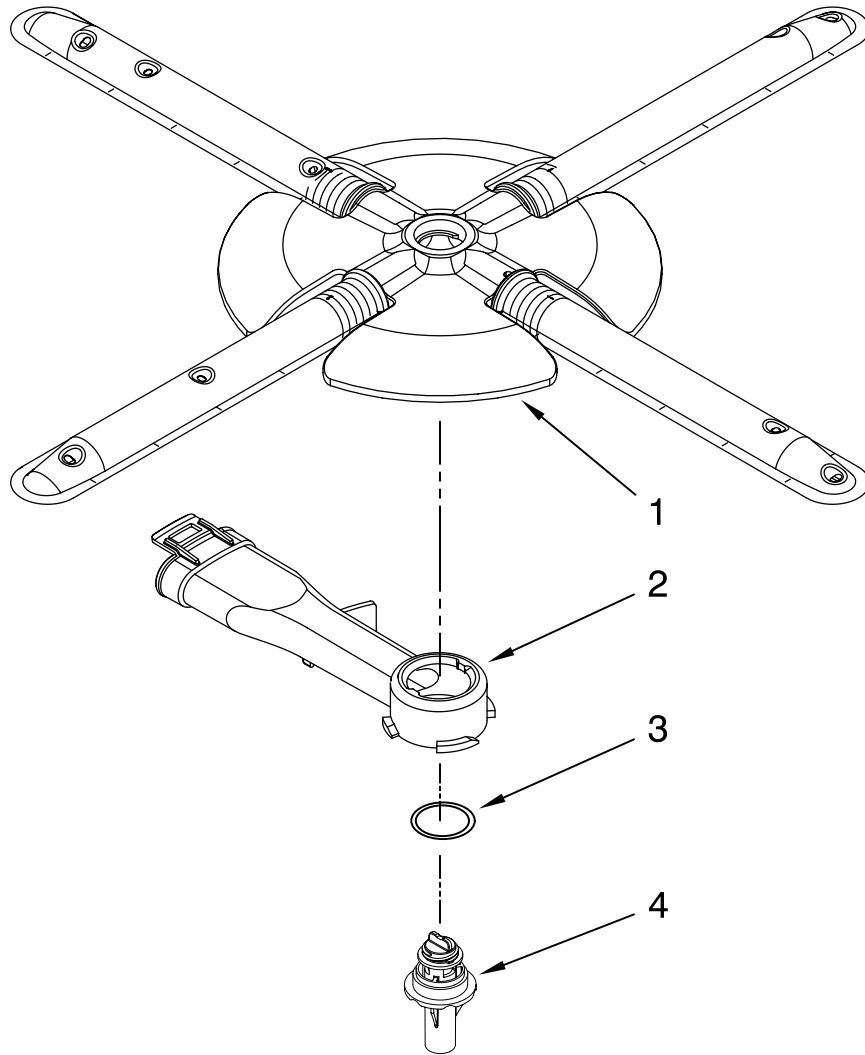

FOR ORDERING INFORMATION REFER TO PARTS PRICE LIST

DOOR AND LATCH PARTS

For Models: KUDS03STBL1, KUDS03STWH1, KUDS03STSS1
(Black) (White) (Stainless)

Illus. No.	Part No.	DESCRIPTION
1	3369051	Screw, Door
2	8281217	Screw
3	8530900	Inner Door Mastic Assembly (Also Order Item 6)
4	W10077883	Inlet, Air
5	8572611	Vent Assembly (Also Order Item 6)

Illus. No.	Part No.	DESCRIPTION
6	8269259	Gasket, Vent
7	W10077877	Deflector, Vent (Also Order Item 6)
8	W10077882	Dispenser, Assembly
9	W10077881	Knob, Rinse Aid
10	8545608	Harness, Vent Motor

Illus. No.	Part No.	DESCRIPTION
12	W10078202	Wiring Harness
13	8281154	Screw
14	8535660	Seal, Console/door
15	8535637	Bracket, Dispenser
16	8531865	Shield, Dispenser

FOR ORDERING INFORMATION REFER TO PARTS PRICE LIST

LOWER WASHARM AND STRAINER PARTS

For Models: KUDS03STBL1, KUDS03STWH1, KUDS03STSS1
(Black) (White) (Stainless)

Illus. No.	Part No.	DESCRIPTION
1	W10077965	Wash Arm Assembly
2	W10077899	Cap, Internal Rear Feed (Also Order Item 3)
3	8268340	Seal, Sprayarm
4	W10077898	Hub, Lower Sprayarm (Also Order Item 3)