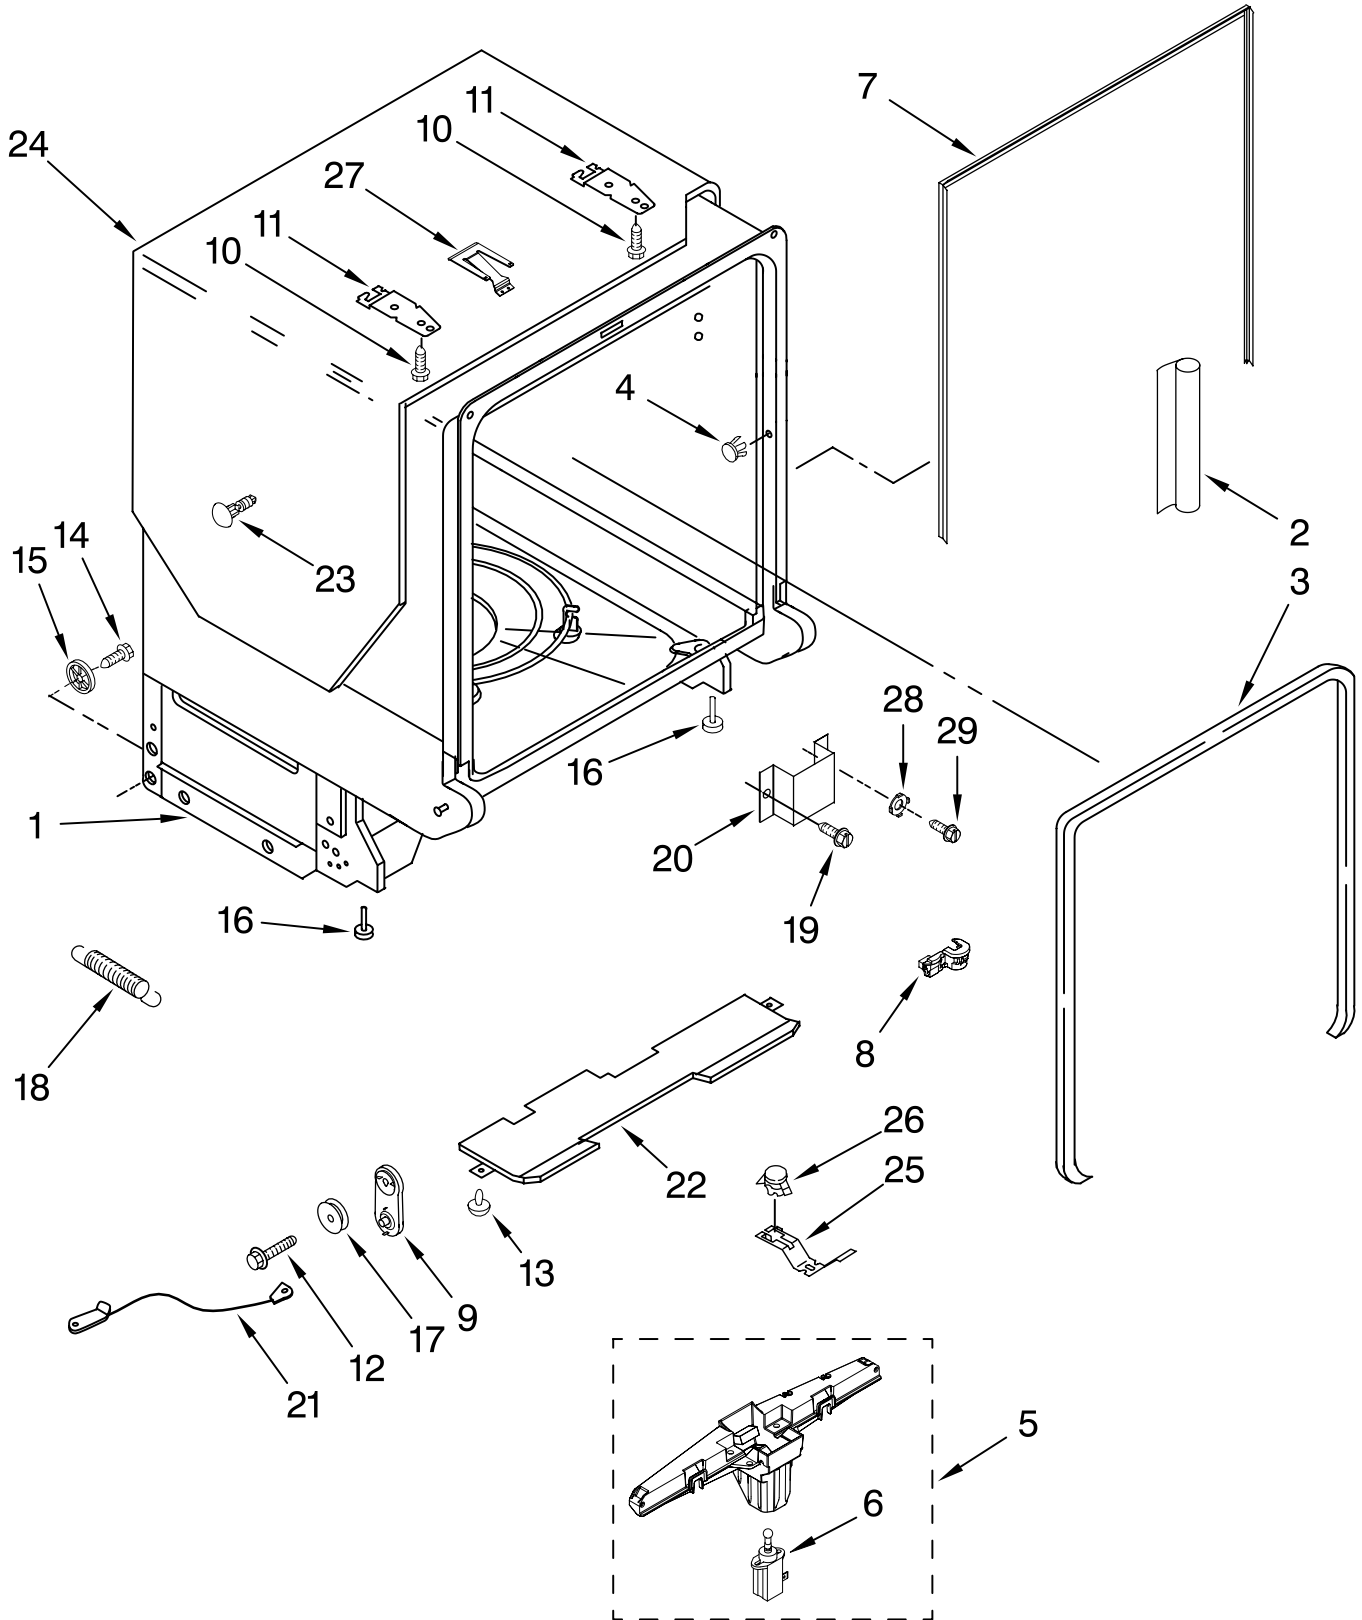

TUB AND FRAME PARTS

For Models: KUDS03STBL1, KUDS03STWH1, KUDS03STSS1
(Black) (White) (Stainless)

FOR ORDERING INFORMATION REFER TO PARTS PRICE LIST

TUB AND FRAME PARTS

For Models: KUDS03STBL1, KUDS03STWH1, KUDS03STSS1
(Black) (White) (Stainless)

Illus. No.	Part No.	DESCRIPTION
1	W10053090	Tub Assembly
2	8574123	Barrier, Moisture Undercounter
3	W10112096	Door Seal
4	W10082838	Plug Tub
5	8572661	Actuator Assembly
6	8559844	Motor, Wax
7	8269110	Seal, Cabinet
8	8573061	Strain Relief
9	8270021	Mount, Door Balance
10	3367670	Screw
11	8269145	Bracket, Undercounter
12	3400074	Screw
13	3400924	Retainer, Push-in
14	3370389	Screw
15	8268977	Wheel Leg
16	8524584	Leveler, Leg
17	8524474	Wheel, door Balance
18	8270020	Spring, Door Balance
19	3400892	Screw
20	8268991	Cover, Terminal Box
21	8535568	Link, Door Balance
22	8268587	Insulator, Sound
23	304666	Retainer, Push
24	8573239	Shield, Sound Tub
25	9742648	Bracket, Thermostat
26	661566	Thermostat
27	W10077370	Strike, Latch
28	3378128	Washer, Pronged Cup
29	3400014	Screw

FOR ORDERING INFORMATION REFER TO PARTS PRICE LIST