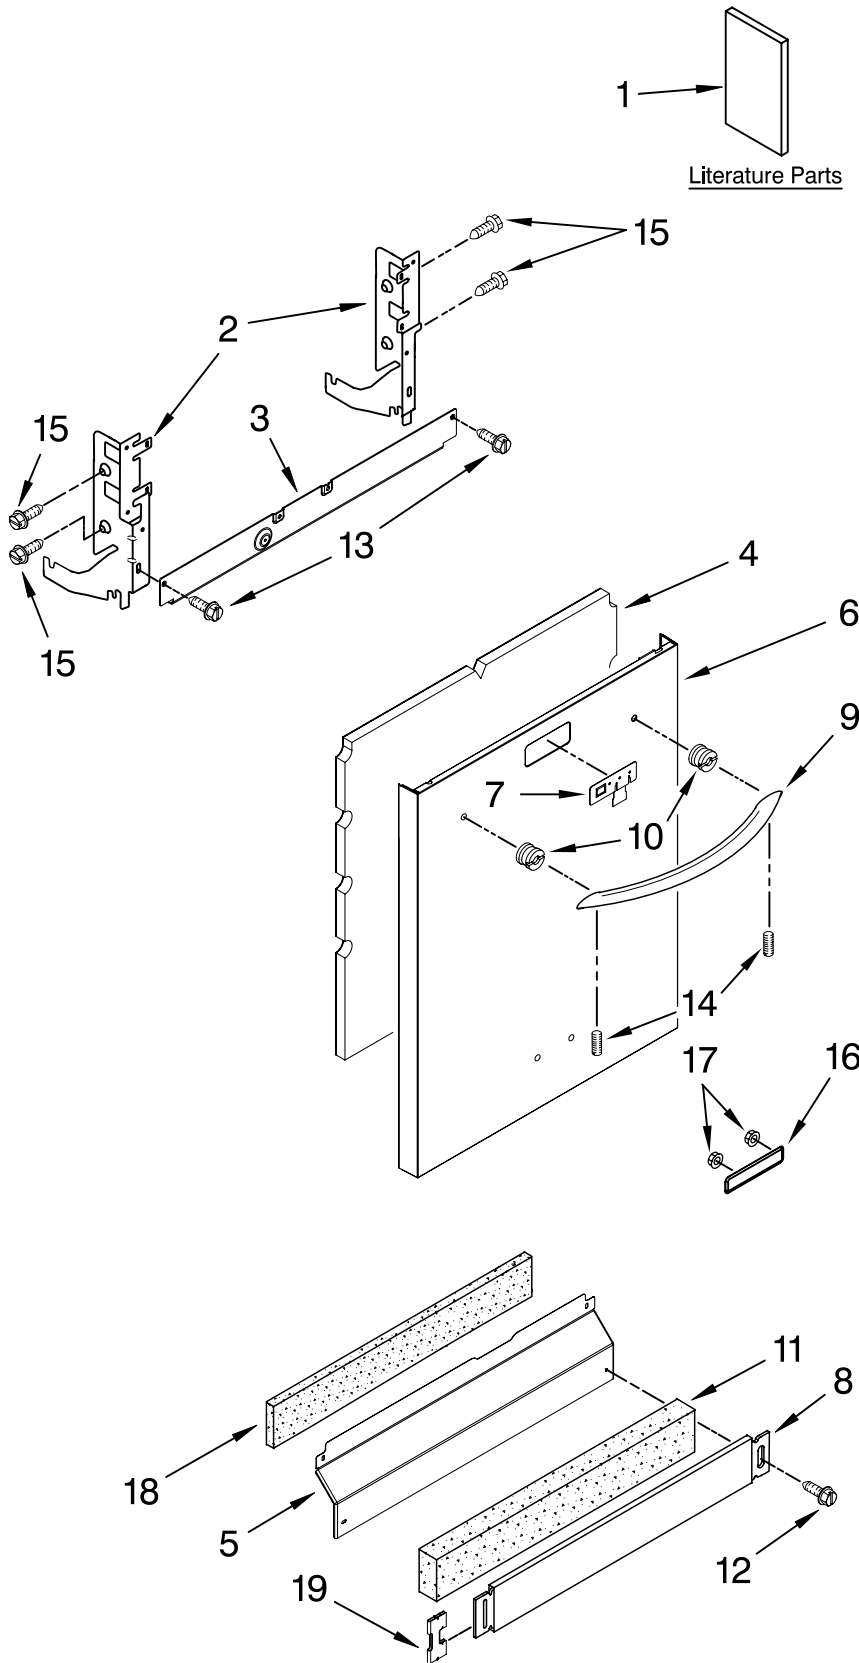

KitchenAid® DOOR AND PANEL PARTS

For Models: KUDS03STBL1, KUDS03STWH1, KUDS03STSS1

(Black)

(White)

(Stainless)

UNDERCOUNTER
DISHWASHER

Illus. No.	Part No.	DESCRIPTION
1		Literature Parts
	W10078153	Instructions, Installation
	W10111124	Energy Guide
	W10084169	D/W User Instructions, Spanish
	W10084091	D/W User Instructions, English/French
	W10082651	Tech Sheet
2		Arm, Hinge
	8534854	Left
	8534853	Right
3	8564886	Stiffener, Door
4	8542577	Insulation, Door
5		Access Panel (Includes Item 18)
	8558260	Black
	8558261	White
6		Panel, Full Front (Includes Items 4, 10, 16 & 17)
	W10078003	Black
	W10078004	White
	W10137622	Stainless
7		Overlay
	W10077798	Black
	W10077799	White
	W10077801	Stainless
8		Toe Panel (Includes Items 11 & 19)
	8558252	Black
	8558253	White
9		Handle (Includes Items 14)
	W10083936	Black
	W10083937	White
	W10083935	Stainless
10	8564951	Stud, Mounting
11	W10073550	Insulation, Toe Panel
12		Screw
	302868	Black
	3400836	White
13	304392	Screw
14	8534008	Screw
15	3400071	Screw
16		Nameplate
	W10021860	Black
	W10021870	White
	W10021850	Stainless
17	2004333	Nut
18	W10073540	Insulation, Access Panel
19	8269016	Clip, Grounding

FOR ORDERING INFORMATION REFER TO PARTS PRICE LIST

CONTROL PANEL PARTS

For Models: KUDS03STBL1, KUDS03STWH1, KUDS03STSS1
 (Black) (White) (Stainless)

Illus. No.	Part No.	DESCRIPTION
1		Console Assembly (Includes Insert)
	W10084163	Black
	W10084164	White
	W10084165	Stainless
2	8531877	Cable, Ribbon
3	8546546	Clip, BI-Metal
5	8531873	Board, Interconnect
6	661663	BI-Metal
7	W10134019	Switch, Door
8	3369051	Screw
9	W10077360	Latch Assembly
11	W10084141	Control, Electronic

FOR ORDERING INFORMATION REFER TO PARTS PRICE LIST

DOOR AND LATCH PARTS

For Models: KUDS03STBL1, KUDS03STWH1, KUDS03STSS1
(Black) (White) (Stainless)

Illus. No.	Part No.	DESCRIPTION
1	3369051	Screw, Door
2	8281217	Screw
3	8530900	Inner Door Mastic Assembly (Also Order Item 6)
4	W10077883	Inlet, Air
5	8572611	Vent Assembly (Also Order Item 6)