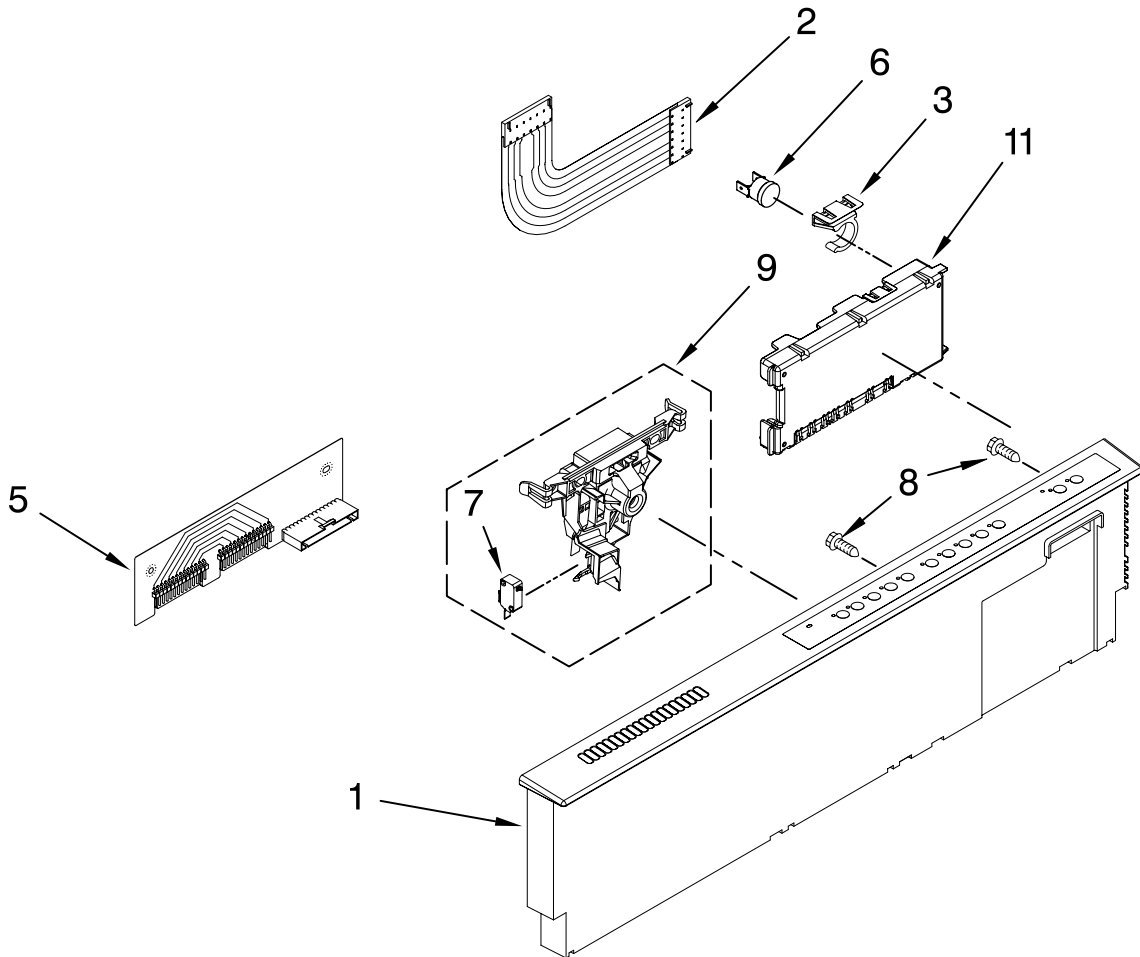

KitchenAid® DOOR AND PANEL PARTS

For Models: KUDS03STBL1, KUDS03STWH1, KUDS03STSS1

(Black)

(White)

(Stainless)

UNDERCOUNTER
DISHWASHER

Illus. No.	Part No.	DESCRIPTION
1		Literature Parts
	W10078153	Instructions, Installation
	W10111124	Energy Guide
	W10084169	D/W User Instructions, Spanish
	W10084091	D/W User Instructions, English/French
	W10082651	Tech Sheet
2		Arm, Hinge
	8534854	Left
	8534853	Right
3	8564886	Stiffener, Door
4	8542577	Insulation, Door
5		Access Panel (Includes Item 18)
	8558260	Black
	8558261	White
6		Panel, Full Front (Includes Items 4, 10, 16 & 17)
	W10078003	Black
	W10078004	White
	W10137622	Stainless
7		Overlay
	W10077798	Black
	W10077799	White
	W10077801	Stainless
8		Toe Panel (Includes Items 11 & 19)
	8558252	Black
	8558253	White
9		Handle (Includes Items 14)
	W10083936	Black
	W10083937	White
	W10083935	Stainless
10	8564951	Stud, Mounting
11	W10073550	Insulation, Toe Panel
12		Screw
	302868	Black
	3400836	White
13	304392	Screw
14	8534008	Screw
15	3400071	Screw
16		Nameplate
	W10021860	Black
	W10021870	White
	W10021850	Stainless
17	2004333	Nut
18	W10073540	Insulation, Access Panel
19	8269016	Clip, Grounding

FOR ORDERING INFORMATION REFER TO PARTS PRICE LIST

CONTROL PANEL PARTS

For Models: KUDS03STBL1, KUDS03STWH1, KUDS03STSS1
 (Black) (White) (Stainless)

Illus. No.	Part No.	DESCRIPTION
1		Console Assembly (Includes Insert)
	W10084163	Black
	W10084164	White
	W10084165	Stainless
2	8531877	Cable, Ribbon
3	8546546	Clip, BI-Metal
5	8531873	Board, Interconnect
6	661663	BI-Metal
7	W10134019	Switch, Door
8	3369051	Screw
9	W10077360	Latch Assembly
11	W10084141	Control, Electronic