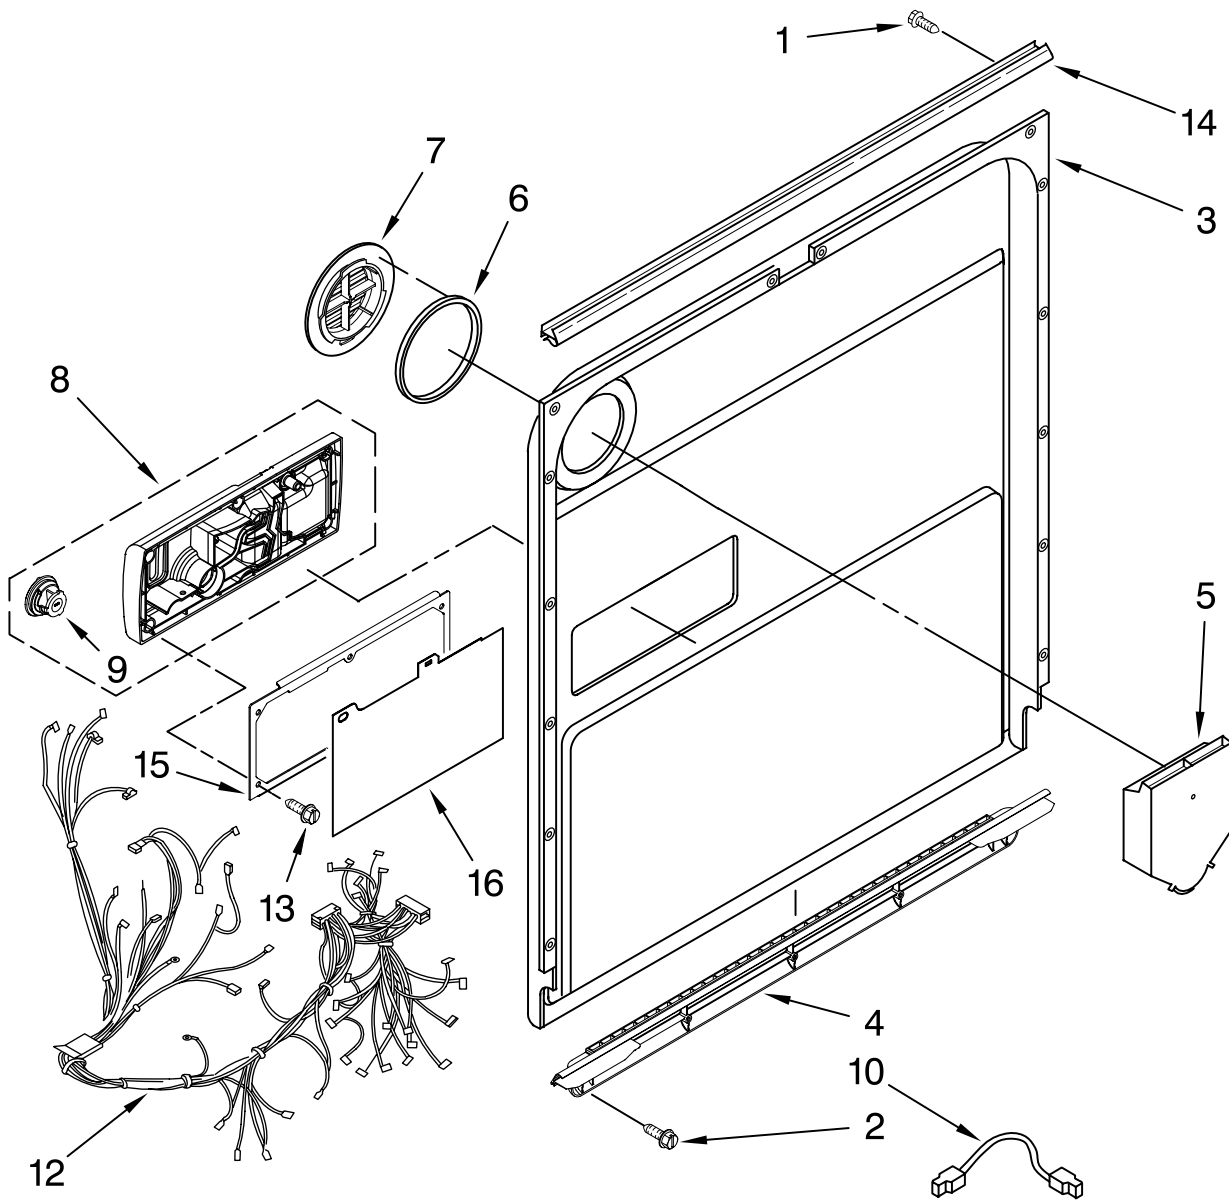

KitchenAid® DOOR AND PANEL PARTS

For Models: KUDS03STBL1, KUDS03STWH1, KUDS03STSS1

(Black)

(White)

(Stainless)

UNDERCOUNTER
DISHWASHER

Illus. No.	Part No.	DESCRIPTION
1		Literature Parts
	W10078153	Instructions, Installation
	W10111124	Energy Guide
	W10084169	D/W User Instructions, Spanish
	W10084091	D/W User Instructions, English/French
	W10082651	Tech Sheet
2		Arm, Hinge
	8534854	Left
	8534853	Right
3	8564886	Stiffener, Door
4	8542577	Insulation, Door
5		Access Panel (Includes Item 18)
	8558260	Black
	8558261	White
6		Panel, Full Front (Includes Items 4, 10, 16 & 17)
	W10078003	Black
	W10078004	White
	W10137622	Stainless
7		Overlay
	W10077798	Black
	W10077799	White
	W10077801	Stainless
8		Toe Panel (Includes Items 11 & 19)
	8558252	Black
	8558253	White
9		Handle (Includes Items 14)
	W10083936	Black
	W10083937	White
	W10083935	Stainless
10	8564951	Stud, Mounting
11	W10073550	Insulation, Toe Panel
12		Screw
	302868	Black
	3400836	White
13	304392	Screw
14	8534008	Screw
15	3400071	Screw
16		Nameplate
	W10021860	Black
	W10021870	White
	W10021850	Stainless
17	2004333	Nut
18	W10073540	Insulation, Access Panel
19	8269016	Clip, Grounding

FOR ORDERING INFORMATION REFER TO PARTS PRICE LIST

CONTROL PANEL PARTS

For Models: KUDS03STBL1, KUDS03STWH1, KUDS03STSS1
 (Black) (White) (Stainless)

Illus. No.	Part No.	DESCRIPTION
1		Console Assembly (Includes Insert)
	W10084163	Black
	W10084164	White
	W10084165	Stainless
2	8531877	Cable, Ribbon
3	8546546	Clip, BI-Metal
5	8531873	Board, Interconnect
6	661663	BI-Metal
7	W10134019	Switch, Door
8	3369051	Screw
9	W10077360	Latch Assembly
11	W10084141	Control, Electronic

FOR ORDERING INFORMATION REFER TO PARTS PRICE LIST

DOOR AND LATCH PARTS

For Models: KUDS03STBL1, KUDS03STWH1, KUDS03STSS1
(Black) (White) (Stainless)

Illus. No.	Part No.	DESCRIPTION
1	3369051	Screw, Door
2	8281217	Screw
3	8530900	Inner Door Mastic Assembly (Also Order Item 6)
4	W10077883	Inlet, Air
5	8572611	Vent Assembly (Also Order Item 6)