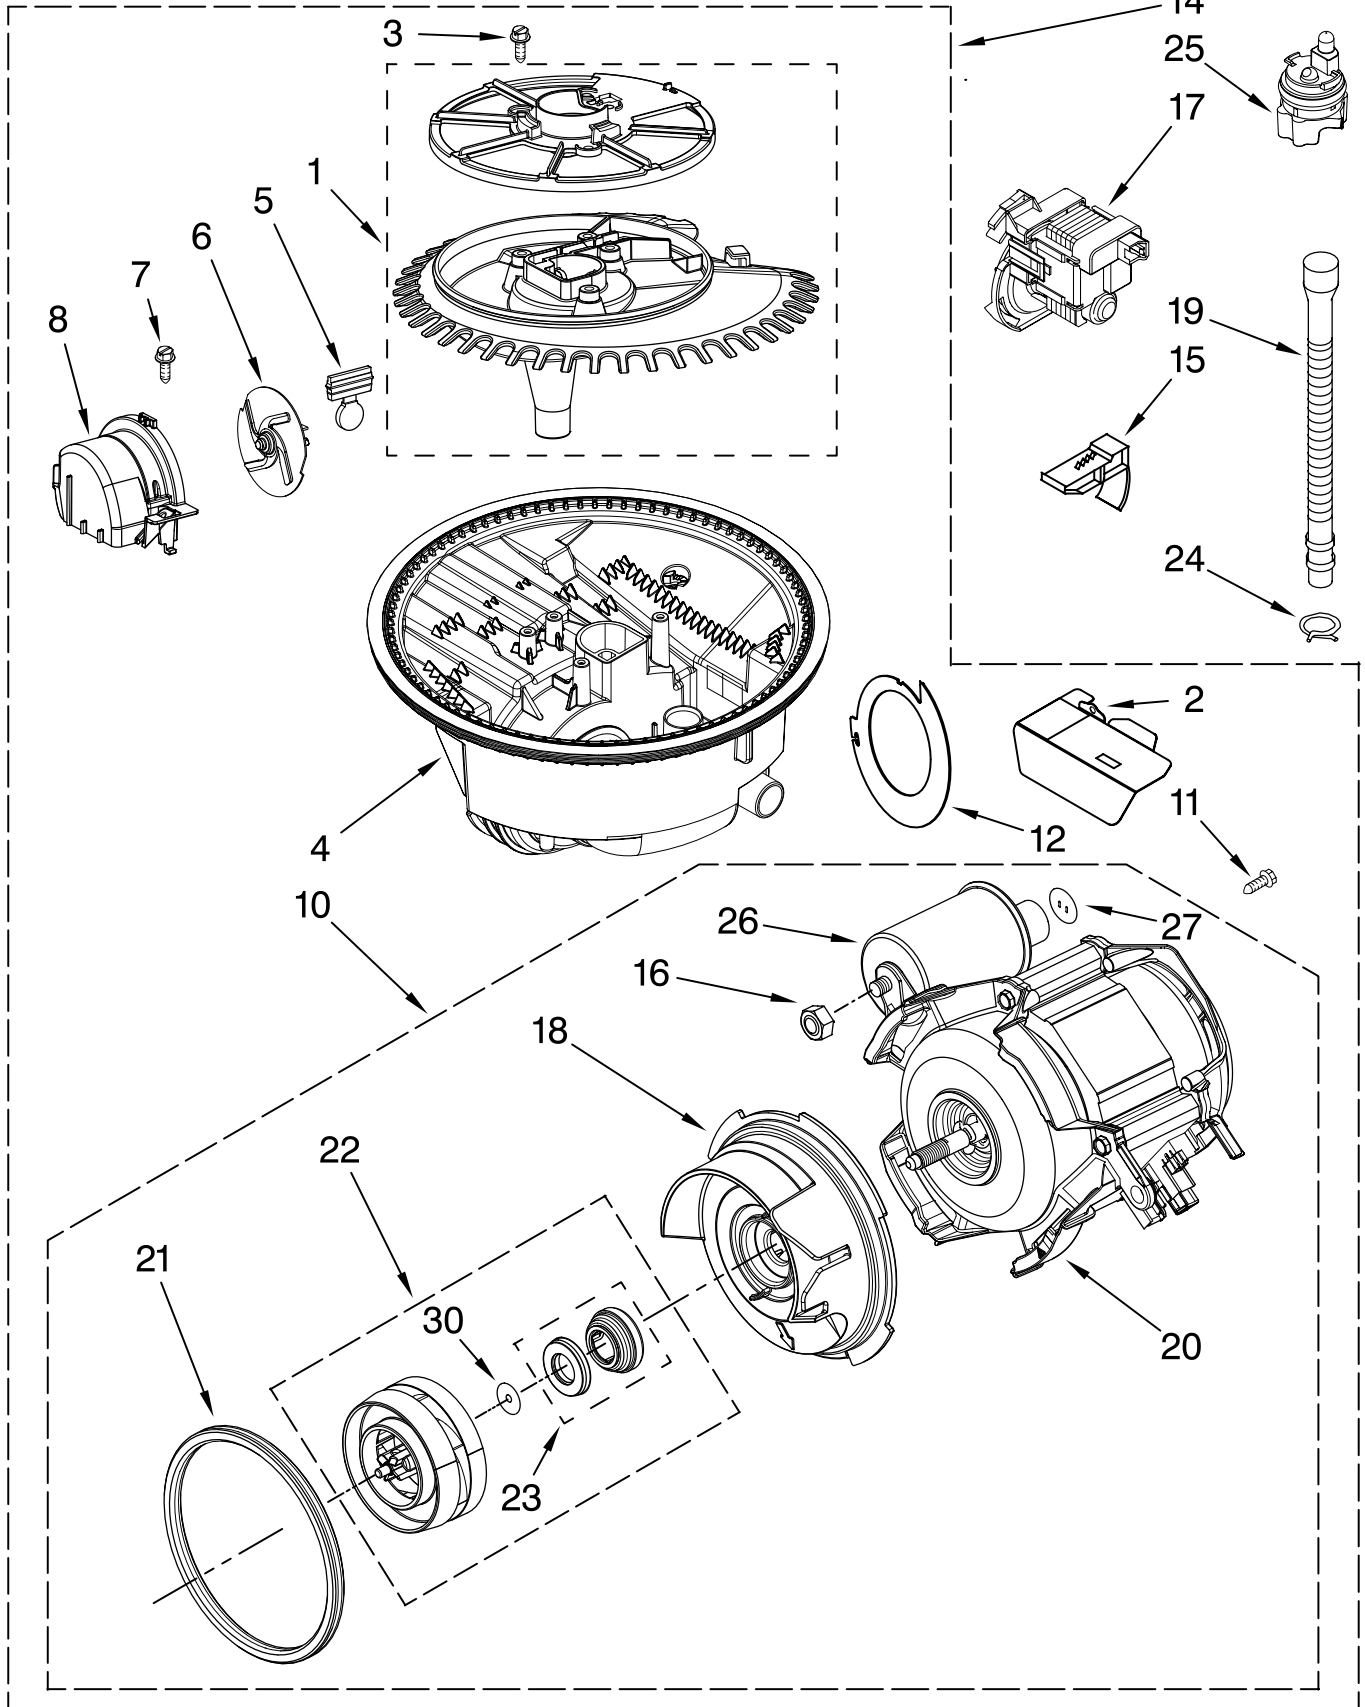

PUMP AND MOTOR PARTS

For Models: KUDS03STBL1, KUDS03STWH1, KUDS03STSS1
(Black) (White) (Stainless)

FOR ORDERING INFORMATION REFER TO PARTS PRICE LIST

PUMP AND MOTOR PARTS

For Models: KUDS03STBL1, KUDS03STWH1, KUDS03STSS1
(Black)   (White)   (Stainless)

Illus. No.	Part No.	DESCRIPTION
1	8534952	Accumulator Assy
2	8283527	Shield, Motor
3	3400069	Screw
4	8572618	Sump With Seal
5	8268375	Check Valve, Sump
6	W10083957	Chopper Assembly
7	9741232	Screw
8	8531857	Protector, Inlet
10	8535760	Motor Assembly
11	3400217	Screw
12	8268391	Screen, Separation
14	W10084107	Sump & Motor Assembly (Includes Item 15)
15	8269524	Tab, Sump
16	8533949	Nut
17	661662	Pump, Drain
18	8531019	Volute, Back (Also Order Items 23 & 30)
19	8269144	Hose, Drain
20	8535759	Motor
21	8268397	Seal, Volute
22	8531017	Impeller Kit
23	8268403	Face Seal Assembly (Also Order Item 30)
24	356138	Clamp, Hose
25	W10082647	Optical Water Indicator
26	8535474	Capacitor
27	8534946	Shield, Capacitor
30	8531018	Washer

FOR ORDERING INFORMATION REFER TO PARTS PRICE LIST