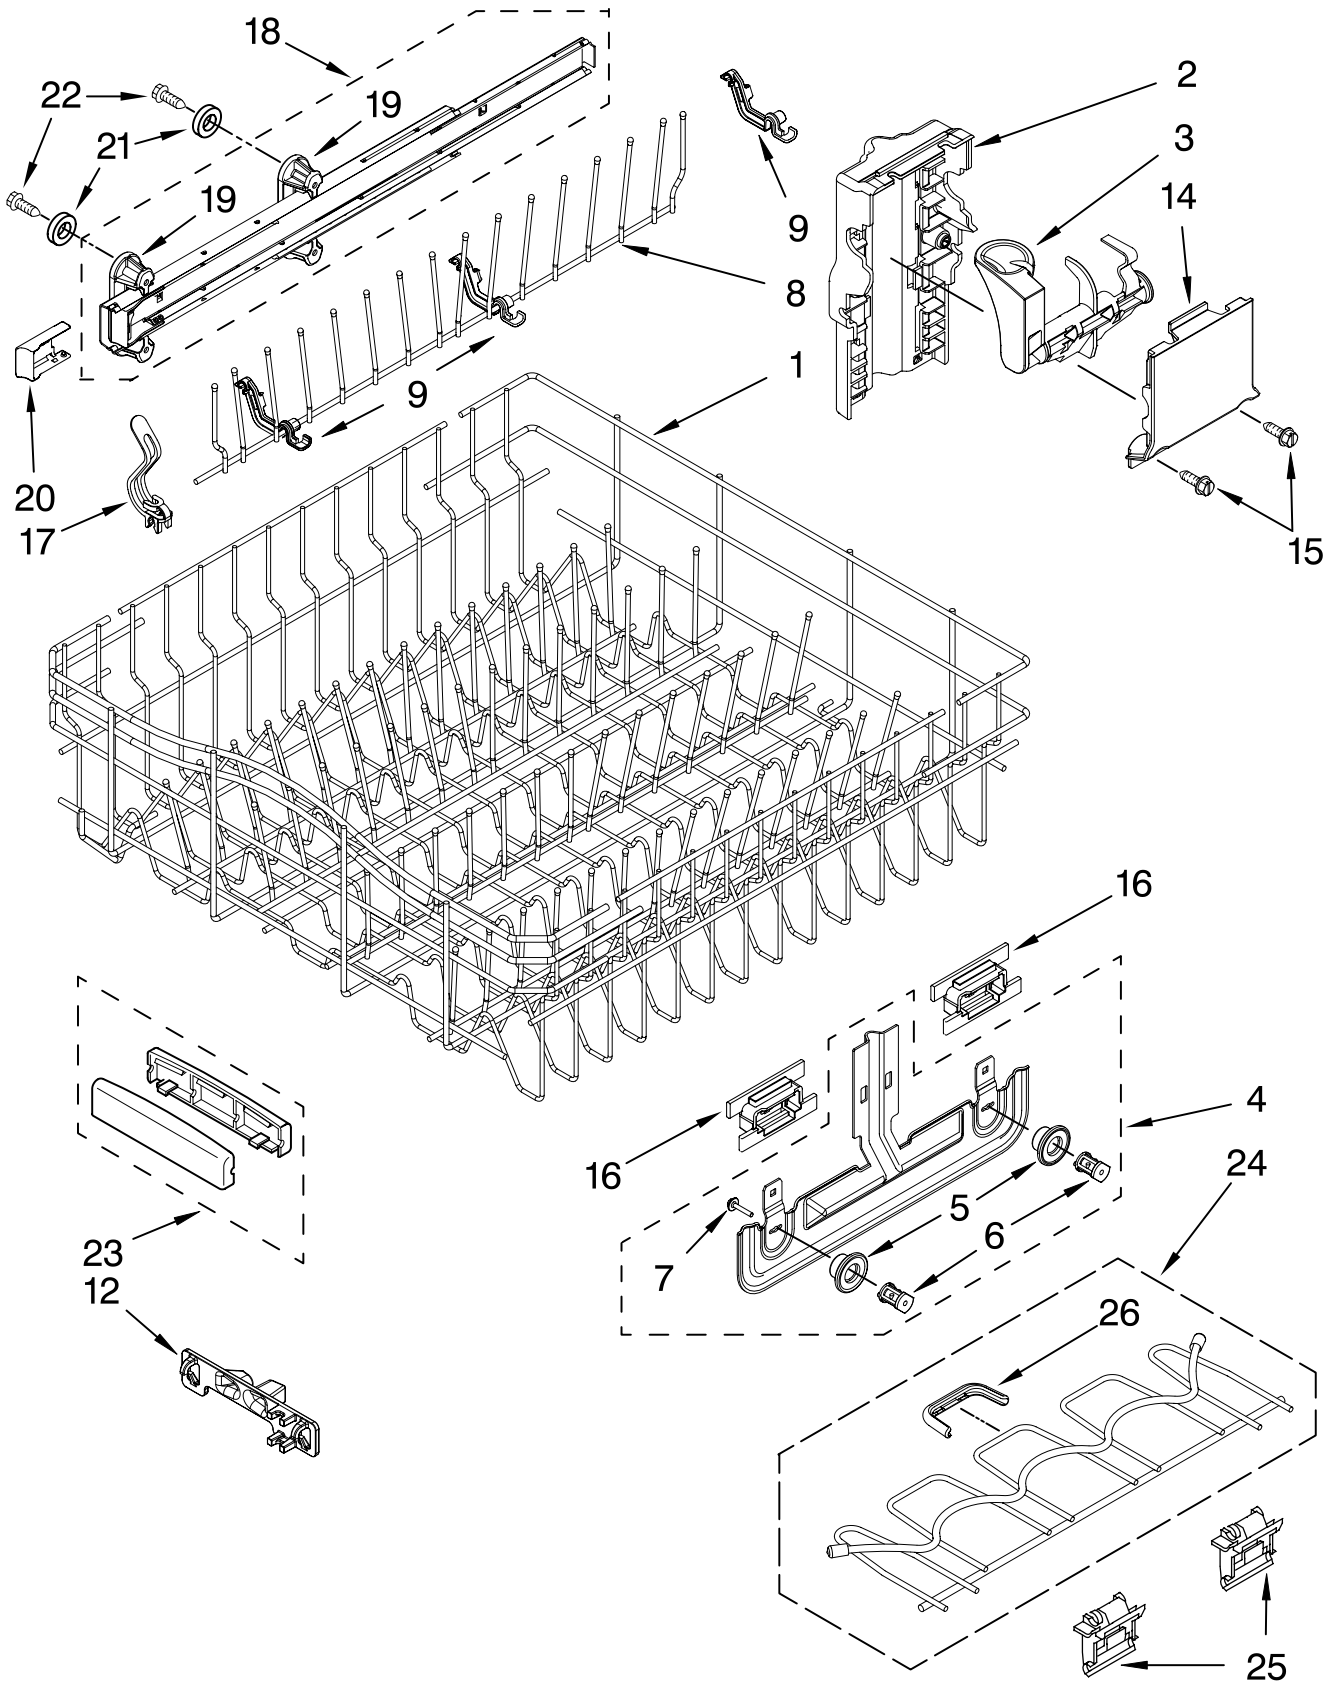

UPPER RACK AND TRACK PARTS

For Models: KUDS03STBL1, KUDS03STWH1, KUDS03STSS1

(Black)

(White)

(Stainless)

FOR ORDERING INFORMATION REFER TO PARTS PRICE LIST

UPPER RACK AND TRACK PARTS

For Models: KUDS03STBL1, KUDS03STWH1, KUDS03STSS1

(Black)

(White)

(Stainless)

Illus. No.	Part No.	DESCRIPTION
1	8539235	Dishrack, Upper
2	W10082839	Housing, Adjuster
3		Actuator, Adjuster
	W10077838	Right Hand
	W10077839	Left Hand
4	8268653	Adjuster Assembly
5	8270138	Wheel
6	8268703	Axel, Adjuster
7	8281156	Screw
8	9744566	Tine Row
9	W10082853	Clip, Pivot
12	8539102	Positioner, Dual
14	W10082840	Cover, Adjuster
15	9741232	Retainer
16	W10082834	Positioner, Arm
17	W10077844	Clip, No-Flip
18		Track, Assembly
	W10078218	Right Hand
	W10078217	Left Hand
		(Also Order Item 21)
19	W10077876	Mount, Track
		(Also Order Item 21)
20		Stop, Track
	8573954	Right
	8573953	Left
21	9743002	Gasket, Bracket Mounting
22	3400072	Screw (8)
23	8539110	Handle, Dishrack
24	W10077957	Cupshelf
25	8562026	Clip, Cupshelf
26	W10077843	Indicator, Cupshelf