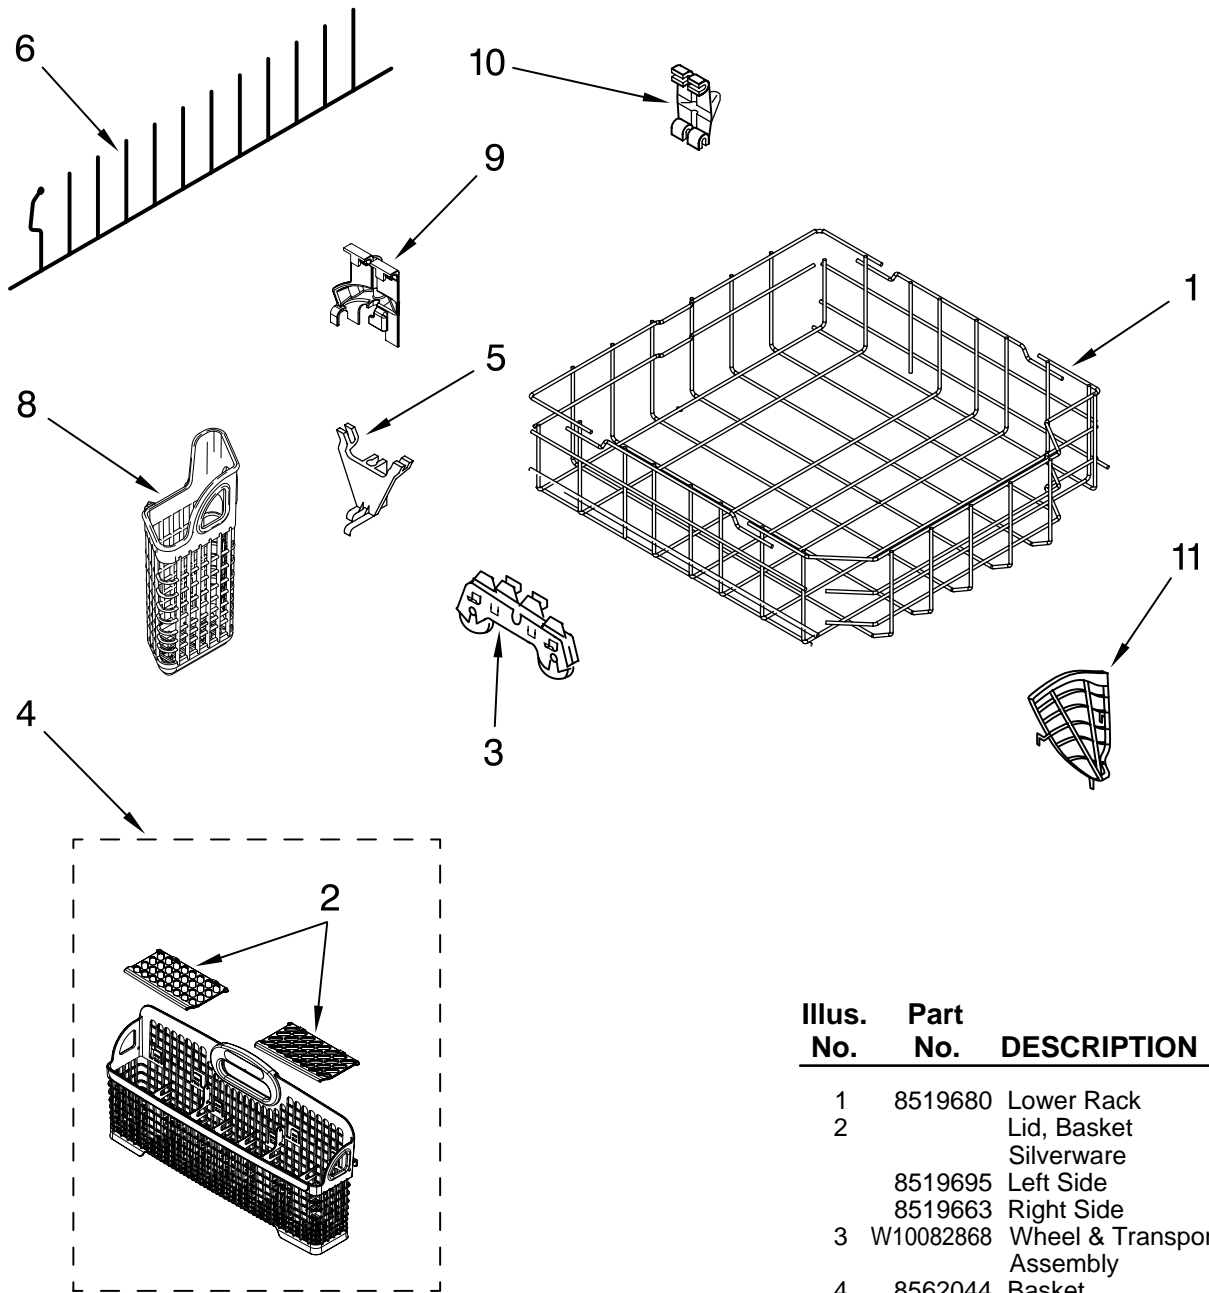

UPPER WASH AND RINSE PARTS

For Models: KUDS03STBL1, KUDS03STWH1, KUDS03STSS1

(Black)

(White)

(Stainless)

Illus. No.	Part No.	DESCRIPTION
------------	----------	-------------

- | | | |
|----|-----------|--|
| 1 | W10077859 | Feed Tube Assembly
(Also Includes Item 3) |
| 2 | 8533889 | Screw |
| 3 | 8557720 | Sprayarm, 3rd Level |
| 4 | W10118464 | Cover, Screw |
| 5 | W10082867 | Mount |
| 6 | W10082949 | Manifold |
| 7 | W10082832 | Hanger |
| 8 | 8268433 | Seal, Sprayarm |
| 9 | W10082831 | Probe, Manifold |
| 10 | W10082841 | Sprayarm |
| 11 | W10077600 | Manifold, Spray Zone |
| 12 | W10077903 | Valve Assembly, Manifold |

FOR ORDERING INFORMATION REFER TO PARTS PRICE LIST

LOWER RACK PARTS

For Models: KUDS03STBL1, KUDS03STWH1, KUDS03STSS1
 (Black) (White) (Stainless)

Illus. No.	Part No.	DESCRIPTION
1	8519680	Lower Rack
2	8519695	Lid, Basket Silverware
	8519663	Left Side
	8519663	Right Side
3	W10082868	Wheel & Transport Assembly
4	8562044	Basket, Silverware
5	W10078227	Pivot, Tine Row
6	8519682	Tine Row
8	8519702	Basket, Utensil
9	W10078215	Retainer, Tine Row (Combo)
10	8531314	Retainer, Tine Row
11	8562069	Holder, Knife