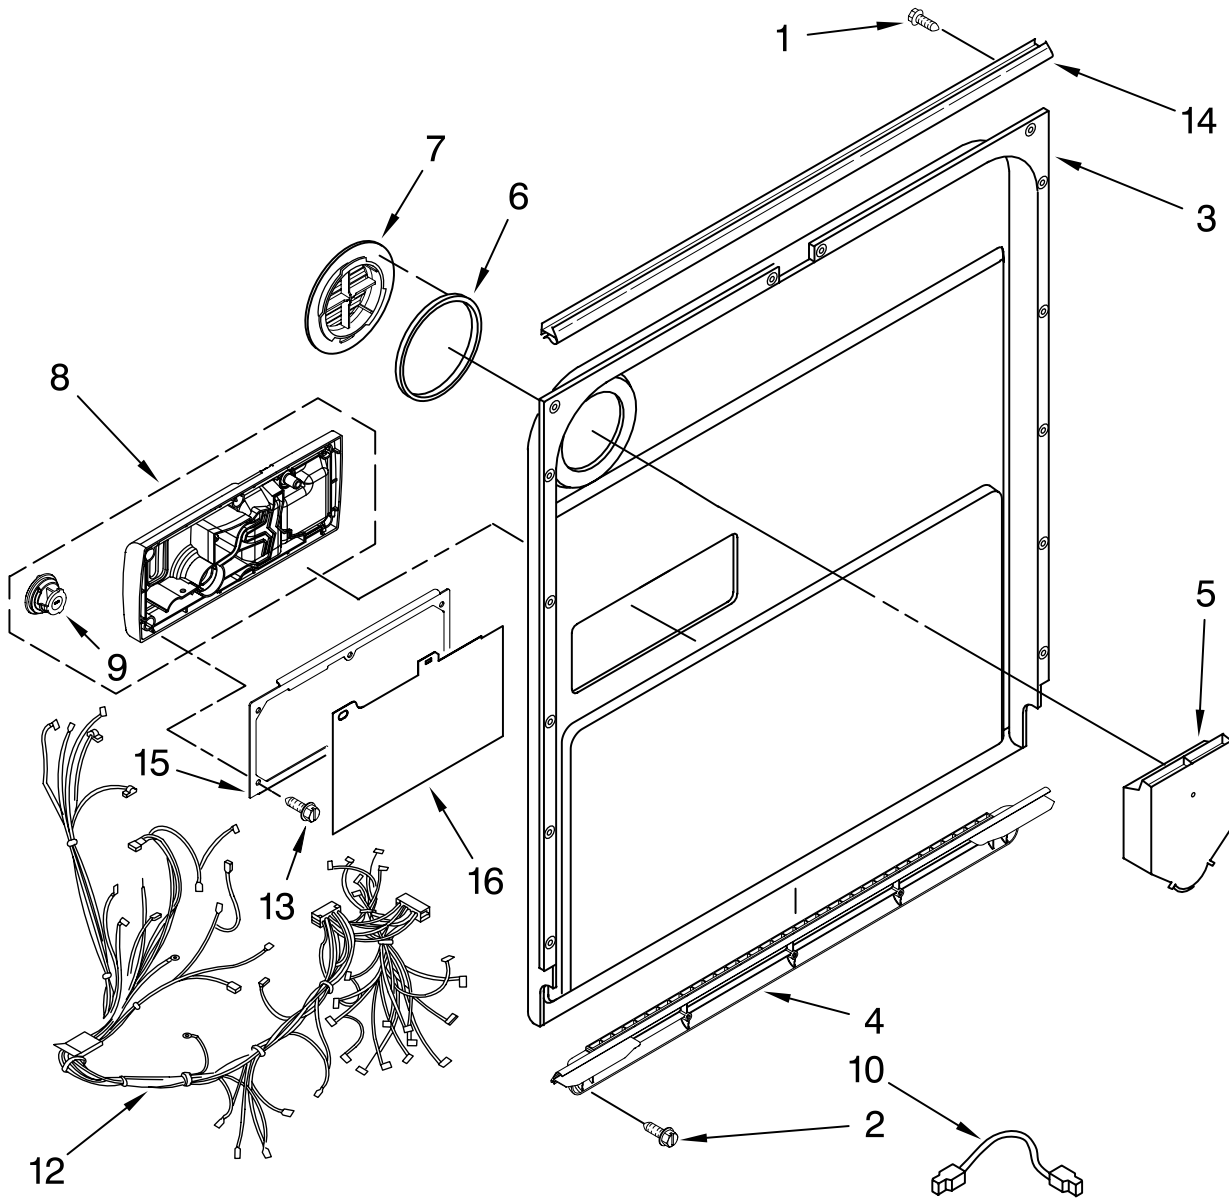

DOOR AND LATCH PARTS

For Models: KUDS03STBL2, KUDS03STWH2, KUDS03STSS2
(Black) (White) (Stainless)

Illus. No.	Part No.	DESCRIPTION
1	3369051	Screw, Door
2	8281217	Screw
3	W10084288	Inner Door Mastic Assembly (Also Order Item 6)
4	W10077883	Inlet, Air
5	8572611	Vent Assembly (Also Order Item 6)

Illus. No.	Part No.	DESCRIPTION
6	8269259	Gasket, Vent
7	W10077877	Deflector, Vent (Also Order Item 6)
8	W10077882	Dispenser, Assembly
9	W10077881	Knob, Rinse Aid

Illus. No.	Part No.	DESCRIPTION
10	8545608	Harness, Vent Motor
12	W10078202	Wiring Harness
13	8281154	Screw
14	8535660	Seal, Console/door
15	8535637	Bracket, Dispenser
16	8531865	Shield, Dispenser

FOR ORDERING INFORMATION REFER TO PARTS PRICE LIST