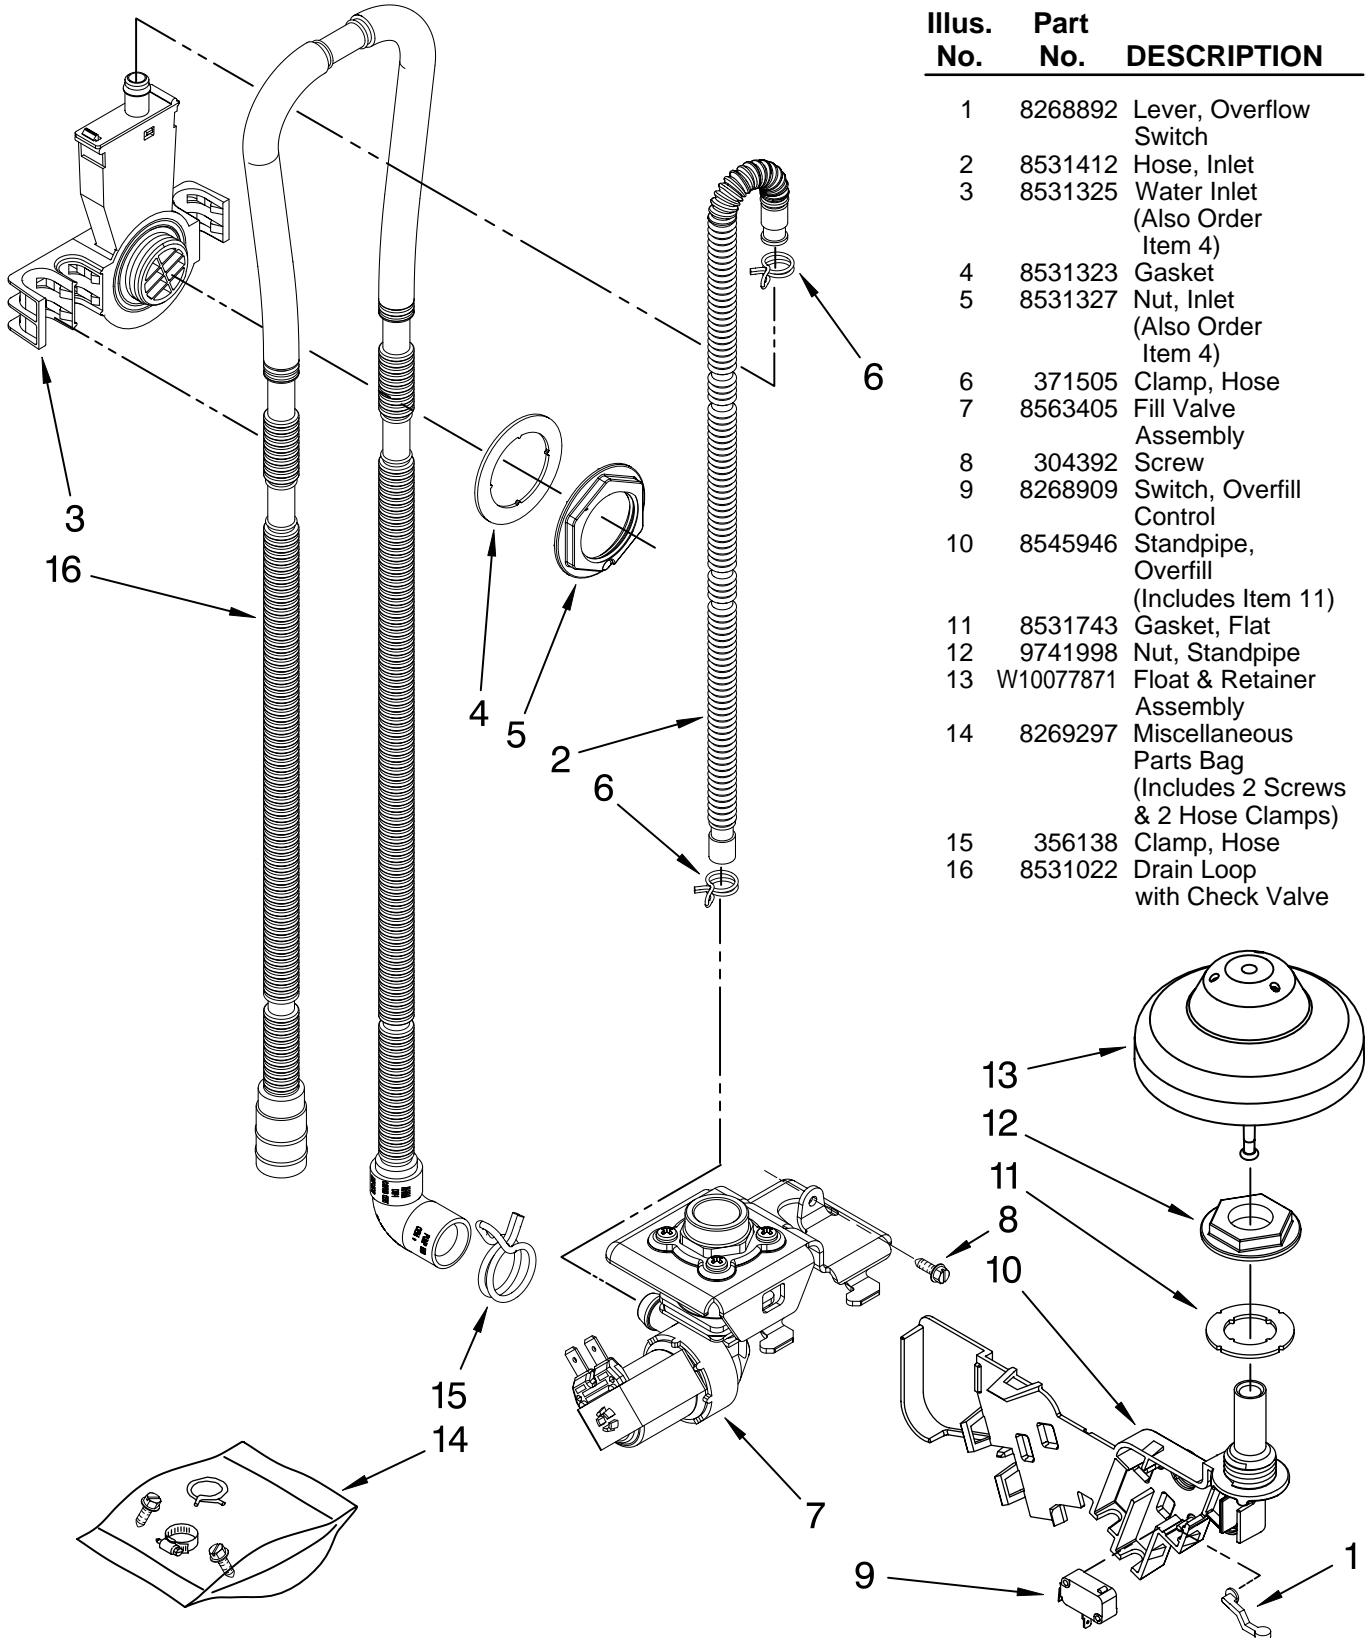

Illus. No.	Part No.	DESCRIPTION
6	8269259	Gasket, Vent
7	W10077877	Deflector, Vent (Also Order Item 6)
8	W10077882	Dispenser, Assembly
9	W10077881	Knob, Rinse Aid

Illus. No.	Part No.	DESCRIPTION
10	8545608	Harness, Vent Motor
12	W10078202	Wiring Harness
13	8281154	Screw
14	8535660	Seal, Console/door
15	8535637	Bracket, Dispenser
16	8531865	Shield, Dispenser

FOR ORDERING INFORMATION REFER TO PARTS PRICE LIST

LOWER WASHARM AND STRAINER PARTS

For Models: KUDS03STBL2, KUDS03STWH2, KUDS03STSS2
(Black) (White) (Stainless)

Illus. No.	Part No.	DESCRIPTION
1	W10077965	Wash Arm Assembly
2	W10077899	Cap, Internal Rear Feed (Also Order Item 3)
3	8268340	Seal, Sprayarm
4	W10077898	Hub, Lower Sprayarm (Also Order Item 3)

FOR ORDERING INFORMATION REFER TO PARTS PRICE LIST

HEATER PARTS

For Models: KUDS03STBL2, KUDS03STWH2, KUDS03STSS2
 (Black) (White) (Stainless)

Illus. No.	Part No.	DESCRIPTION
1	8537057	Heater Element Assembly (Also Includes Item 2)
2	717273	Washer, Heater Element
3	8268548	Nut, Heater Element
5	3400931	Retainer, Spring Grip

Illus. No.	Part No.	DESCRIPTION
1	8268892	Lever, Overflow Switch
2	8531412	Hose, Inlet
3	8531325	Water Inlet (Also Order Item 4)
4	8531323	Gasket
5	8531327	Nut, Inlet (Also Order Item 4)
6	371505	Clamp, Hose
7	8563405	Fill Valve Assembly
8	304392	Screw
9	8268909	Switch, Overflow Control
10	8545946	Standpipe, Overflow (Includes Item 11)
11	8531743	Gasket, Flat
12	9741998	Nut, Standpipe
13	W10077871	Float & Retainer Assembly
14	8269297	Miscellaneous Parts Bag (Includes 2 Screws & 2 Hose Clamps)
15	356138	Clamp, Hose
16	8531022	Drain Loop with Check Valve