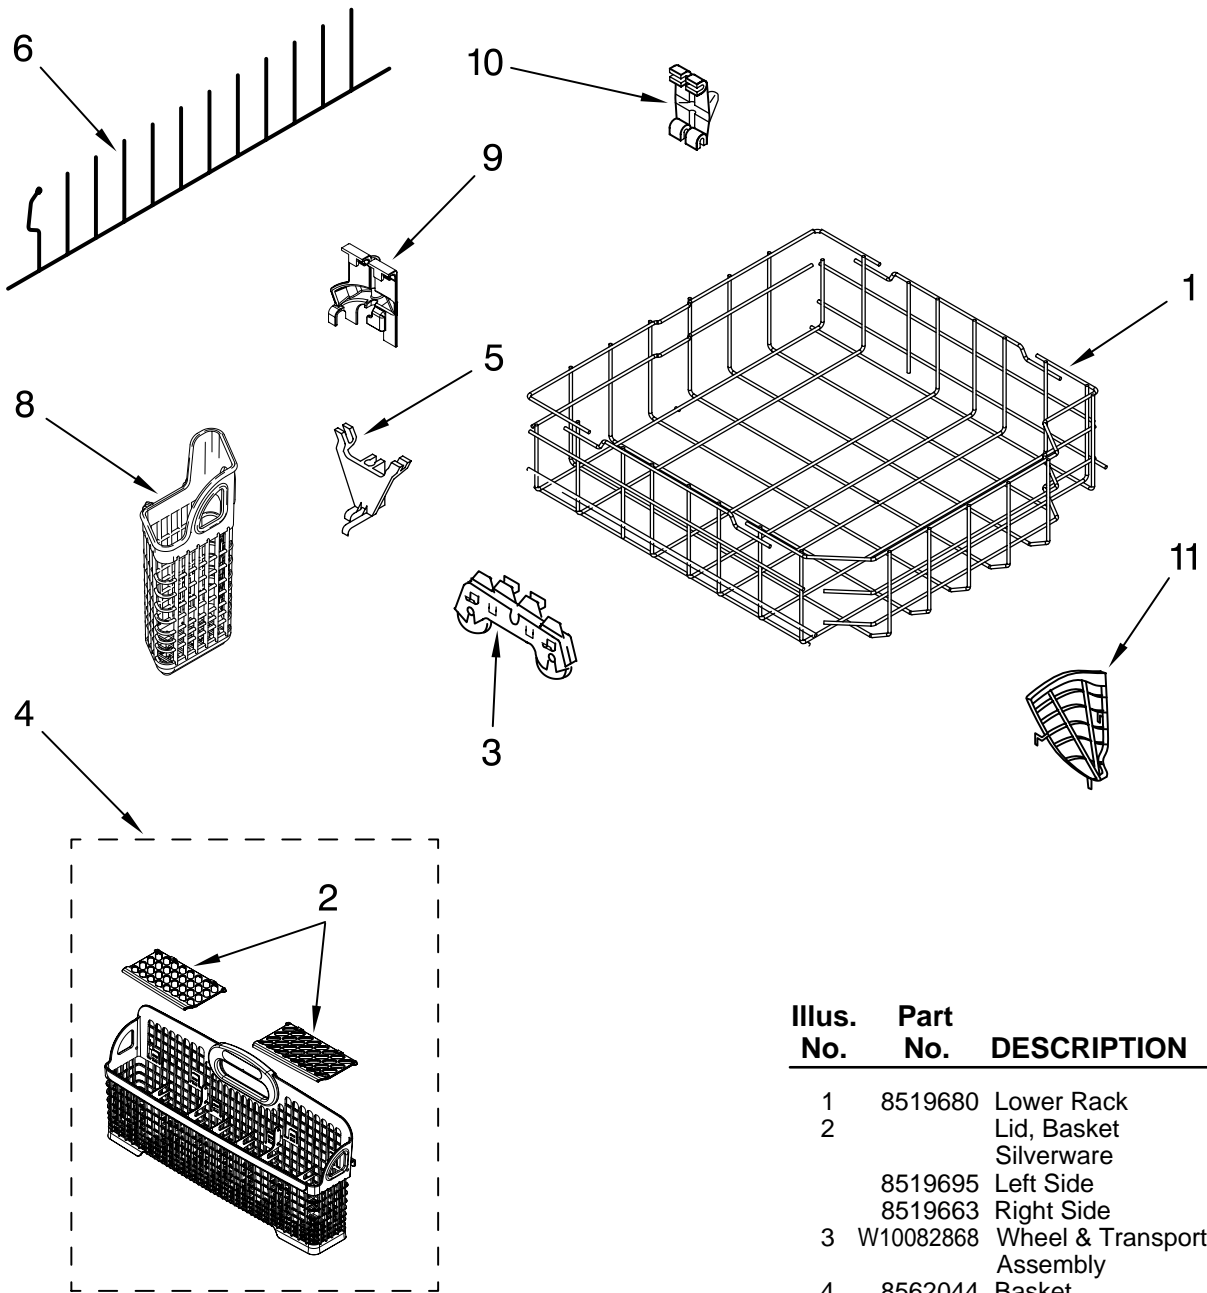

FOR ORDERING INFORMATION REFER TO PARTS PRICE LIST

UPPER WASH AND RINSE PARTS

For Models: KUDS03STBL2, KUDS03STWH2, KUDS03STSS2
(Black) (White) (Stainless)

Illus. No.	Part No.	DESCRIPTION
1	W10077859	Feed Tube Assembly (Also Includes Item 3)
2	8533889	Screw
3	8557720	Sprayarm, 3rd Level
4	W10118464	Cover, Screw
5	W10082867	Mount
6	W10082949	Manifold
7	W10082832	Hanger
8	8268433	Seal, Sprayarm
9	W10082831	Probe, Manifold
10	W10082841	Sprayarm
11	W10077600	Manifold, Spray Zone
12	W10077903	Valve Assembly, Manifold

FOR ORDERING INFORMATION REFER TO PARTS PRICE LIST

LOWER RACK PARTS

For Models: KUDS03STBL2, KUDS03STWH2, KUDS03STSS2
 (Black) (White) (Stainless)

Illus. No.	Part No.	DESCRIPTION
1	8519680	Lower Rack
2	8519680	Lid, Basket
	8519695	Silverware Left Side
	8519663	Silverware Right Side
3	W10082868	Wheel & Transport Assembly
4	8562044	Basket, Silverware
5	W10078227	Pivot, Tine Row
6	8519682	Tine Row
8	8519702	Basket, Utensil
9	W10078215	Retainer, Tine Row (Combo)
10	8531314	Retainer, Tine Row
11	8562069	Holder, Knife