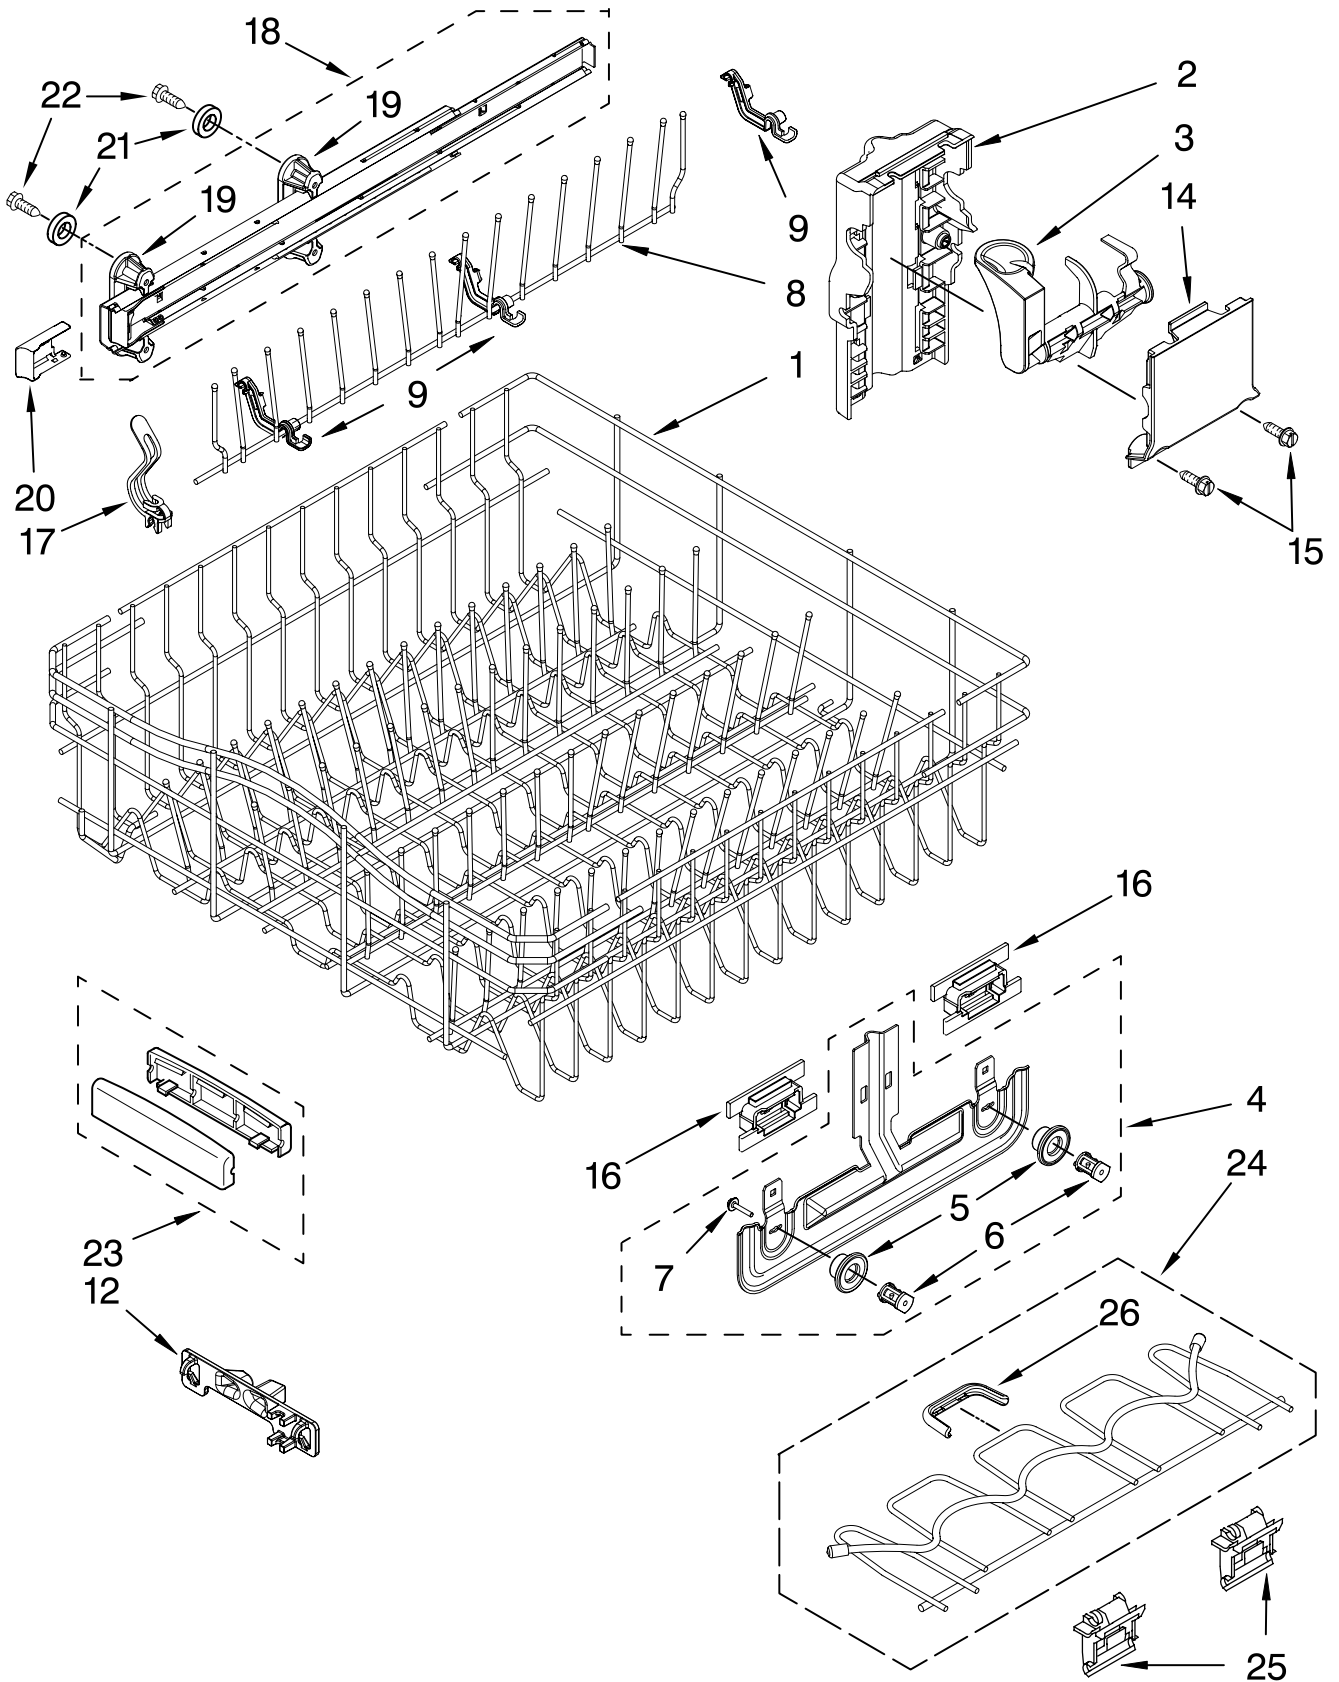

UPPER RACK AND TRACK PARTS

For Models: KUDS03STBL2, KUDS03STWH2, KUDS03STSS2
(Black) (White) (Stainless)

FOR ORDERING INFORMATION REFER TO PARTS PRICE LIST

UPPER RACK AND TRACK PARTS

For Models: KUDS03STBL2, KUDS03STWH2, KUDS03STSS2

(Black)

(White)

(Stainless)

Illus. No.	Part No.	DESCRIPTION
1	8539235	Dishrack, Upper
2	W10082839	Housing, Adjuster
3		Actuator, Adjuster
	W10077838	Right Hand
	W10077839	Left Hand
4	8268653	Adjuster Assembly
5	8270138	Wheel
6	8268703	Axel, Adjuster
7	8281156	Screw
8	9744566	Tine Row
9	W10082853	Clip, Pivot
12	8539102	Positioner, Dual
14	W10082840	Cover, Adjuster
15	9741232	Retainer
16	W10082834	Positioner, Arm
17	W10077844	Clip, No-Flip
18		Track, Assembly
	W10078218	Right Hand
	W10078217	Left Hand
		(Also Order Item 21)
19	W10077876	Mount, Track
		(Also Order Item 21)
20		Stop, Track
	8573954	Right
	8573953	Left
21	9743002	Gasket, Bracket
		Mounting
22	3400072	Screw (8)
23	8539110	Handle, Dishrack
24	W10077957	Cupshelf
25	8562026	Clip, Cupshelf
26	W10077843	Indicator, Cupshelf

FOR ORDERING INFORMATION REFER TO PARTS PRICE LIST