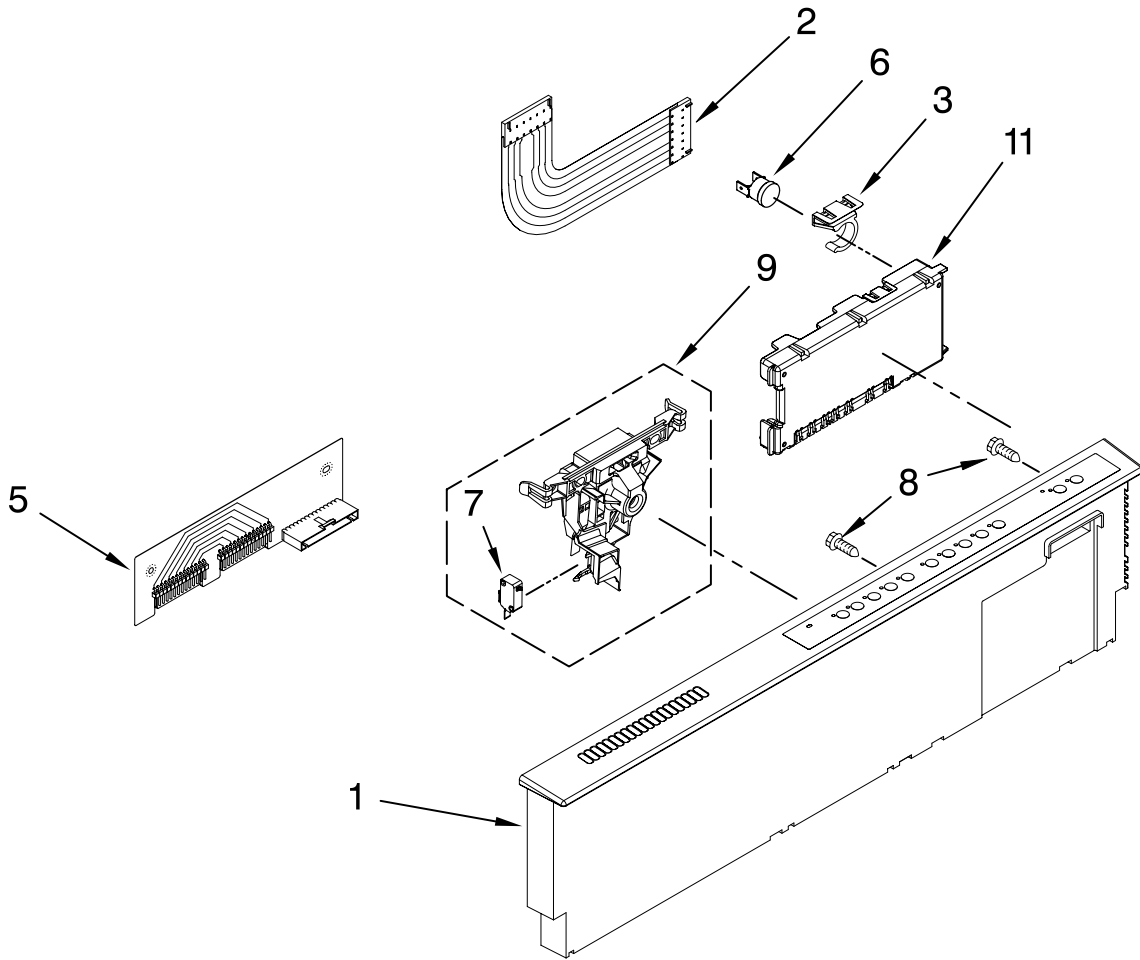

KitchenAid® DOOR AND PANEL PARTS

For Models: KUDS03STBL2, KUDS03STWH2, KUDS03STSS2
(Black) (White) (Stainless)

UNDERCOUNTER
DISHWASHER

Illus. No.	Part No.	DESCRIPTION
1		Literature Parts
	W10078153	Instructions, Installation
	W10164239	Energy Guide
	W10084169	Guide, Use & Carer Spanish
	W10084091	Guide, Use & Care English/French
	W10130990	Tech Sheet
2		Arm, Hinge
	8534854	Left
	8534853	Right
3	8564886	Stiffener, Door
4	8542577	Insulation, Door
5		Access Panel (Includes Item 18)
	8558260	Black
	8558261	White
6		Panel, Full Front (Includes Items 4, 10, 16 & 17)
	W10078003	Black
	W10078004	White
	W10137622	Stainless
7		Overlay
	W10077798	Black
	W10077799	White
	W10077801	Stainless
8		Toe Panel (Includes Items 11 & 19)
	8558252	Black
	8558253	White
9		Handle (Includes Items 14)
	W10083936	Black
	W10083937	White
	W10083935	Stainless
10	8564951	Stud, Mounting
11	W10073550	Insulation, Toe Panel
12		Screw
	302868	Black
	3400836	White
13	304392	Screw
14	8534008	Screw
15	3400071	Screw
16		Nameplate
	W10021860	Black
	W10021870	White
	W10021850	Stainless
17	2004333	Nut
18	W10073540	Insulation, Access Panel
19	8269016	Clip, Grounding

FOR ORDERING INFORMATION REFER TO PARTS PRICE LIST

CONTROL PANEL PARTS

For Models: KUDS03STBL2, KUDS03STWH2, KUDS03STSS2
 (Black) (White) (Stainless)

Illus. No.	Part No.	DESCRIPTION
1		Console Assembly (Includes Insert)
	W10084163	Black
	W10084164	White
	W10084165	Stainless
2	8531877	Cable, Ribbon
3	8546546	Clip, BI-Metal
5	8531873	Board, Interconnect
6	661663	BI-Metal
7	W10134019	Switch, Door
8	3369051	Screw
9	W10077360	Latch Assembly
11	W10084141	Control, Electronic