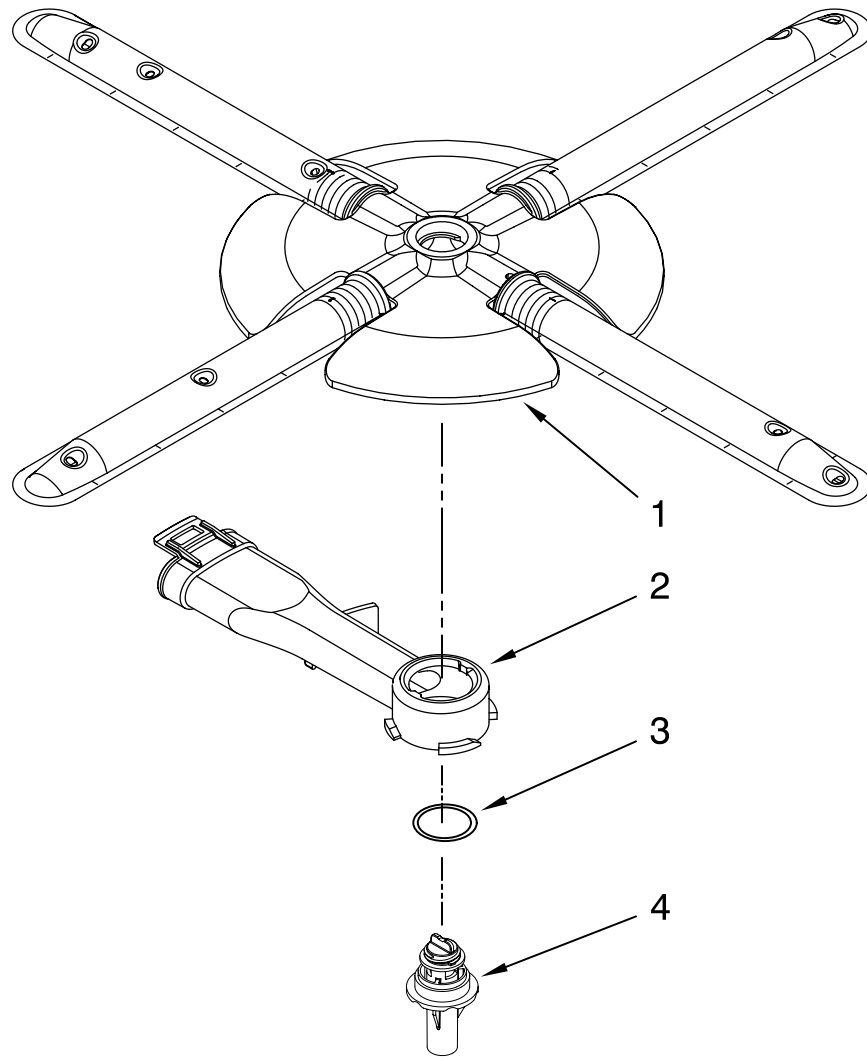

FOR ORDERING INFORMATION REFER TO PARTS PRICE LIST

DOOR AND LATCH PARTS

For Models: KUDS03STBL2, KUDS03STWH2, KUDS03STSS2
(Black) (White) (Stainless)

Illus. No.	Part No.	DESCRIPTION
1	3369051	Screw, Door
2	8281217	Screw
3	W10084288	Inner Door Mastic Assembly (Also Order Item 6)
4	W10077883	Inlet, Air
5	8572611	Vent Assembly (Also Order Item 6)

Illus. No.	Part No.	DESCRIPTION
6	8269259	Gasket, Vent
7	W10077877	Deflector, Vent (Also Order Item 6)
8	W10077882	Dispenser, Assembly
9	W10077881	Knob, Rinse Aid

Illus. No.	Part No.	DESCRIPTION
10	8545608	Harness, Vent Motor
12	W10078202	Wiring Harness
13	8281154	Screw
14	8535660	Seal, Console/door
15	8535637	Bracket, Dispenser
16	8531865	Shield, Dispenser

FOR ORDERING INFORMATION REFER TO PARTS PRICE LIST

LOWER WASHARM AND STRAINER PARTS

For Models: KUDS03STBL2, KUDS03STWH2, KUDS03STSS2
(Black) (White) (Stainless)

Illus. No.	Part No.	DESCRIPTION
1	W10077965	Wash Arm Assembly
2	W10077899	Cap, Internal Rear Feed (Also Order Item 3)
3	8268340	Seal, Sprayarm
4	W10077898	Hub, Lower Sprayarm (Also Order Item 3)