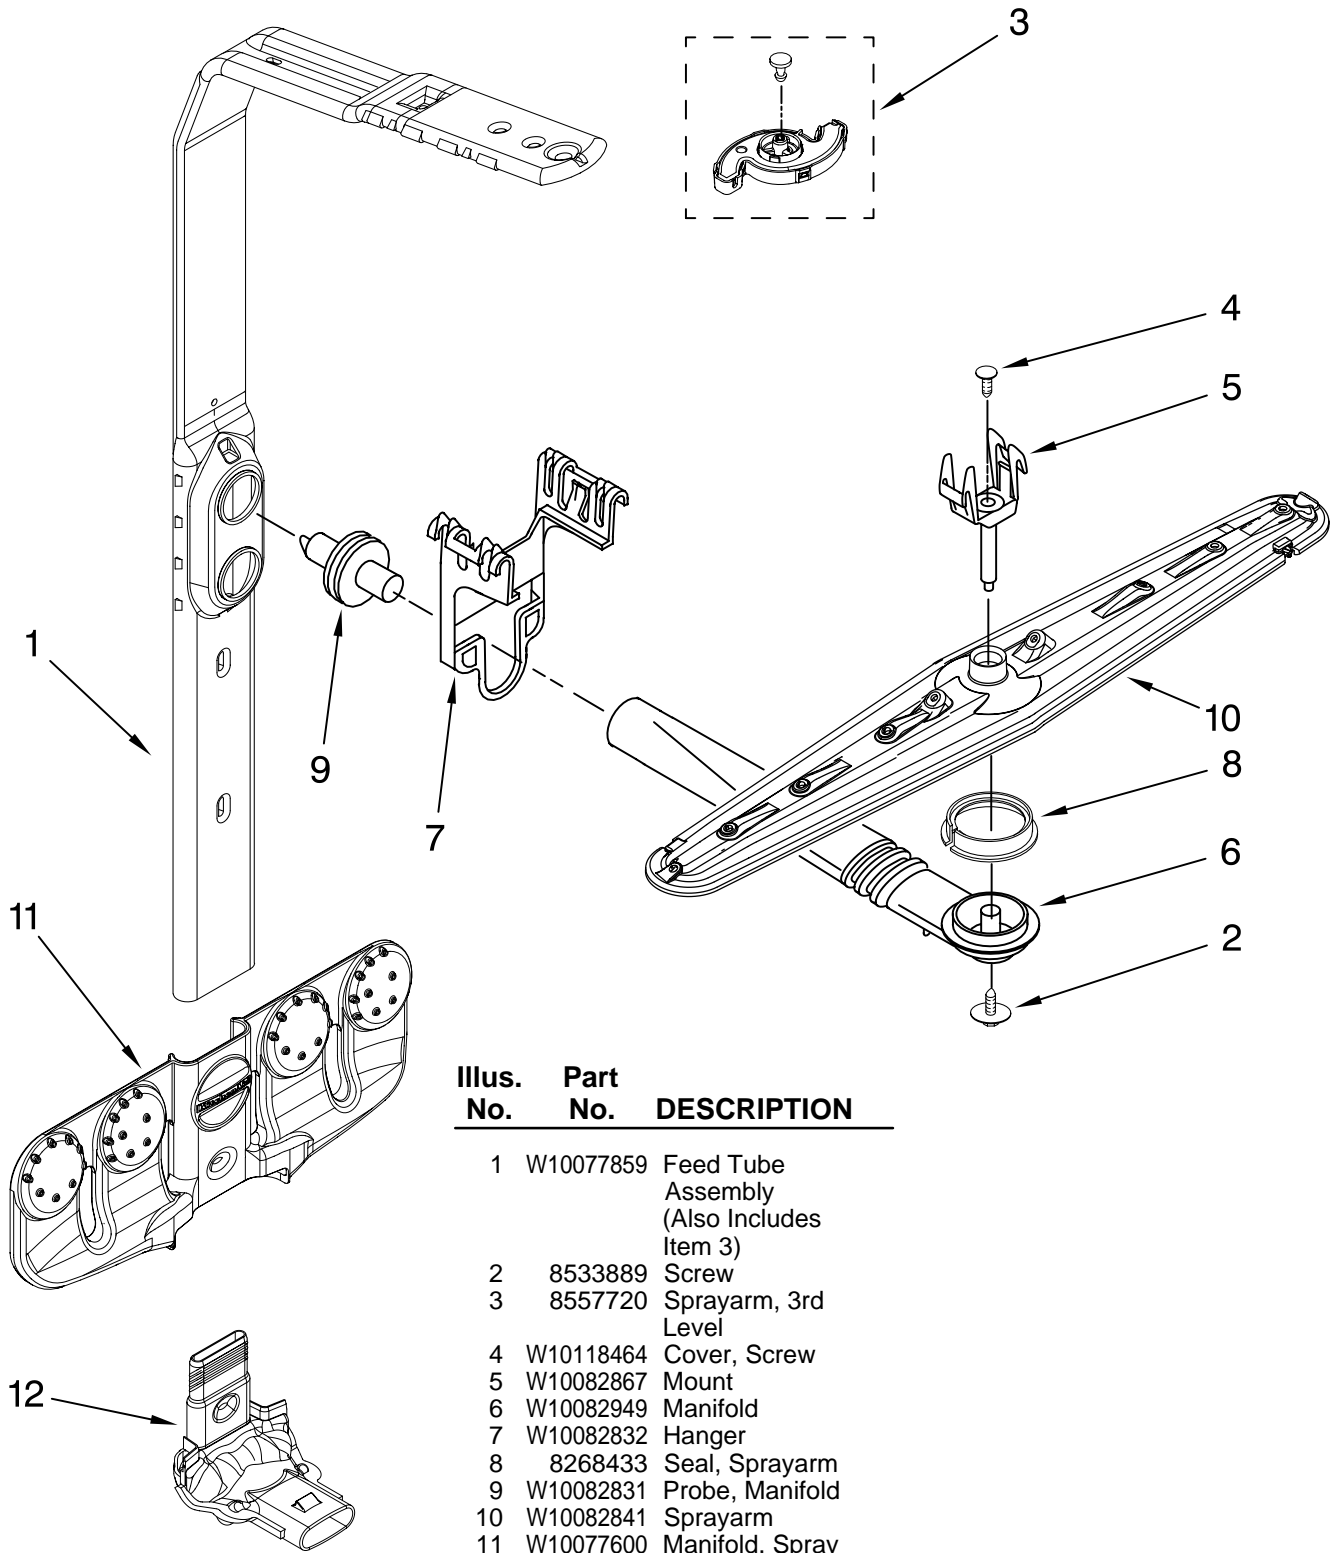

UPPER WASH AND RINSE PARTS

For Models: KUDS03STBL2, KUDS03STWH2, KUDS03STSS2
(Black) (White) (Stainless)

Illus. No.	Part No.	DESCRIPTION
1	W10077859	Feed Tube Assembly (Also Includes Item 3)
2	8533889	Screw
3	8557720	Sprayarm, 3rd Level
4	W10118464	Cover, Screw
5	W10082867	Mount
6	W10082949	Manifold
7	W10082832	Hanger
8	8268433	Seal, Sprayarm
9	W10082831	Probe, Manifold
10	W10082841	Sprayarm
11	W10077600	Manifold, Spray Zone
12	W10077903	Valve Assembly, Manifold

FOR ORDERING INFORMATION REFER TO PARTS PRICE LIST