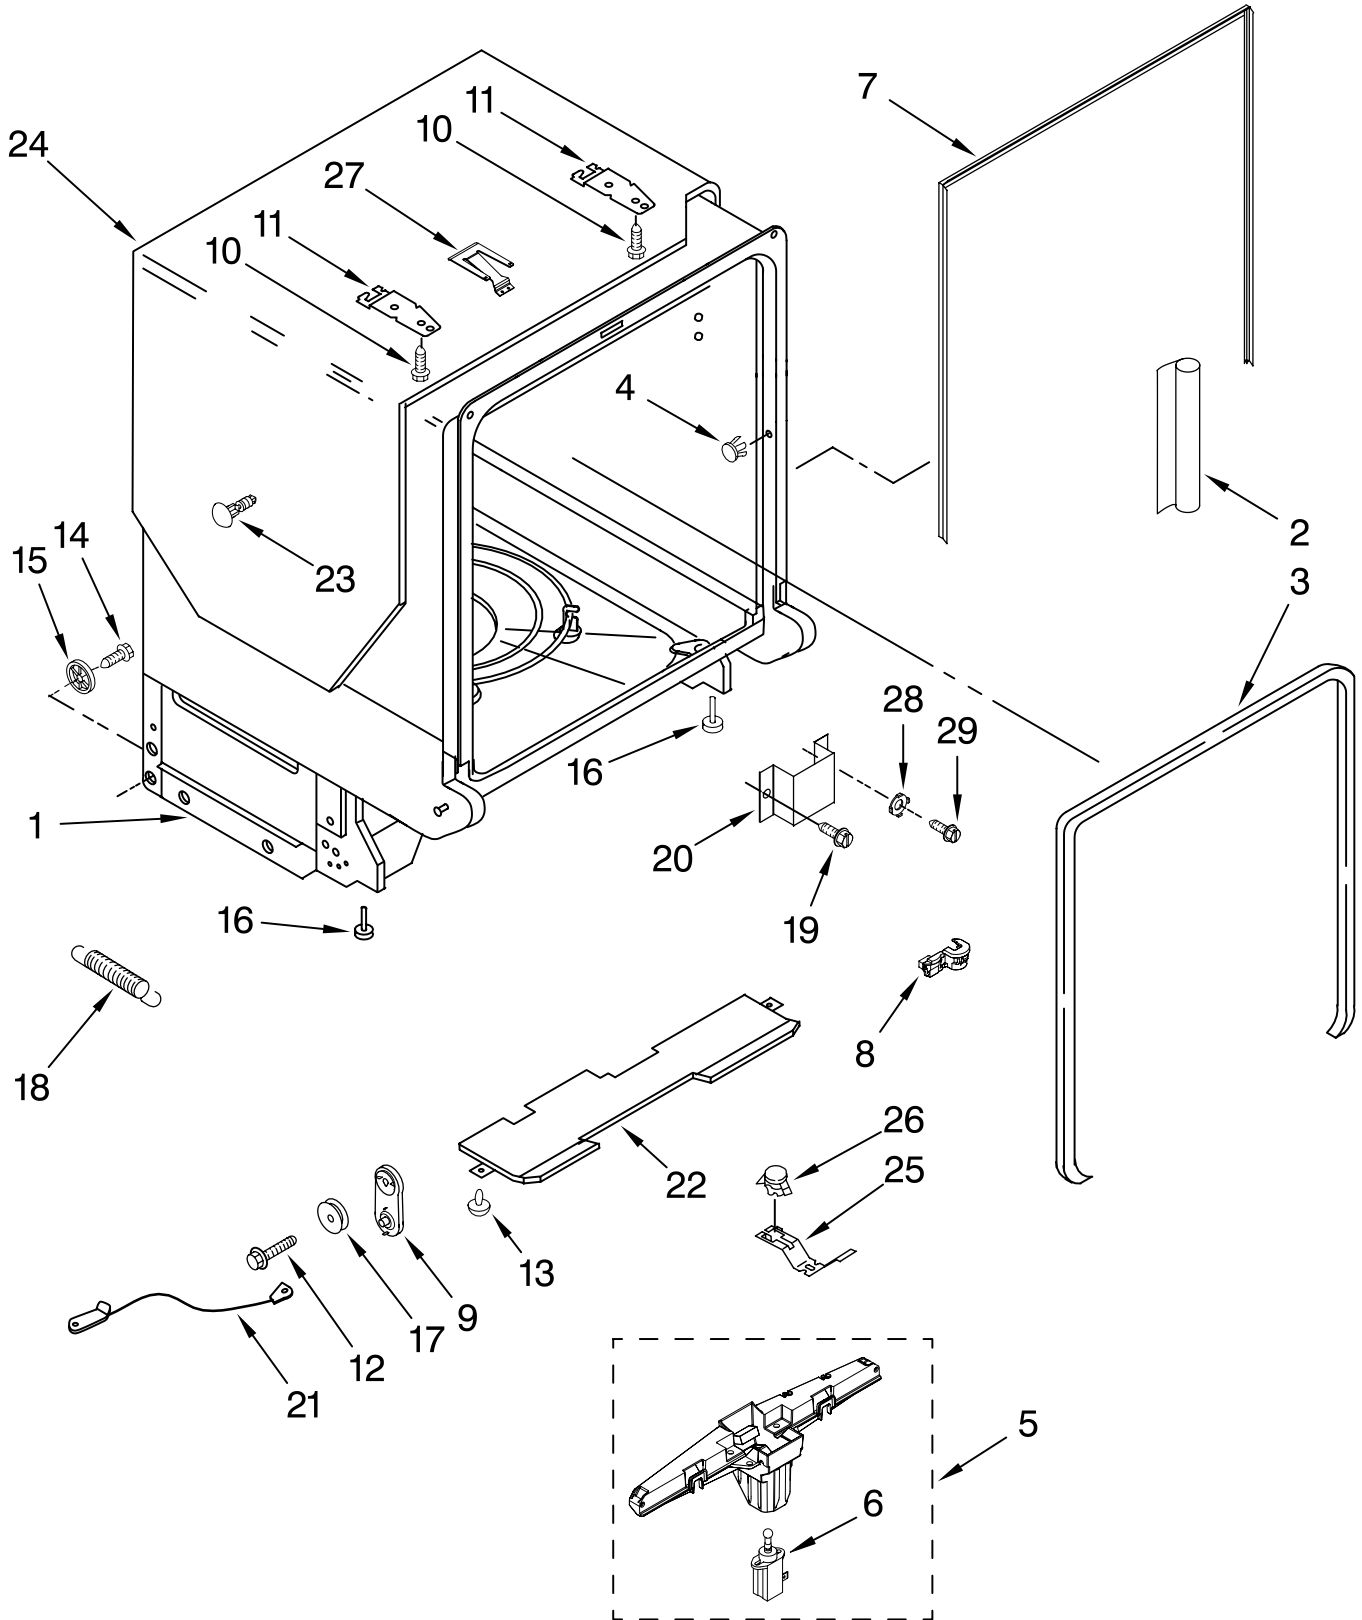

TUB AND FRAME PARTS

For Models: KUDS03STBL2, KUDS03STWH2, KUDS03STSS2
(Black)   (White)   (Stainless)

FOR ORDERING INFORMATION REFER TO PARTS PRICE LIST

TUB AND FRAME PARTS

For Models: KUDS03STBL2, KUDS03STWH2, KUDS03STSS2
(Black) (White) (Stainless)

Illus. No.	Part No.	DESCRIPTION
1	W10084283	Tub Assembly
2	8574123	Barrier, Moisture Undercounter
3	W10112096	Door Seal
4	W10082838	Plug Tub
5	8572661	Actuator Assembly
6	W10082769	Motor, Wax
7	8269110	Seal, Cabinet
8	8573061	Strain Relief
9	8270021	Mount, Door Balance
10	3367670	Screw
11	8269145	Bracket, Undercounter
12	3400074	Screw
13	3400924	Retainer, Push-in
14	3370389	Screw
15	8268977	Wheel Leg
16	8524584	Leveler, Leg
17	8524474	Wheel, door Balance
18	8270020	Spring, Door Balance
19	3400892	Screw
20	8268991	Cover, Terminal Box
21	8535568	Link, Door Balance
22	8268587	Insulator, Sound
23	304666	Retainer, Push
24	8573239	Shield, Sound Tub
25	9742648	Bracket, Thermostat
26	661566	Thermostat
27	W10077370	Strike, Latch
28	3378128	Washer, Pronged Cup
29	3400014	Screw

FOR ORDERING INFORMATION REFER TO PARTS PRICE LIST