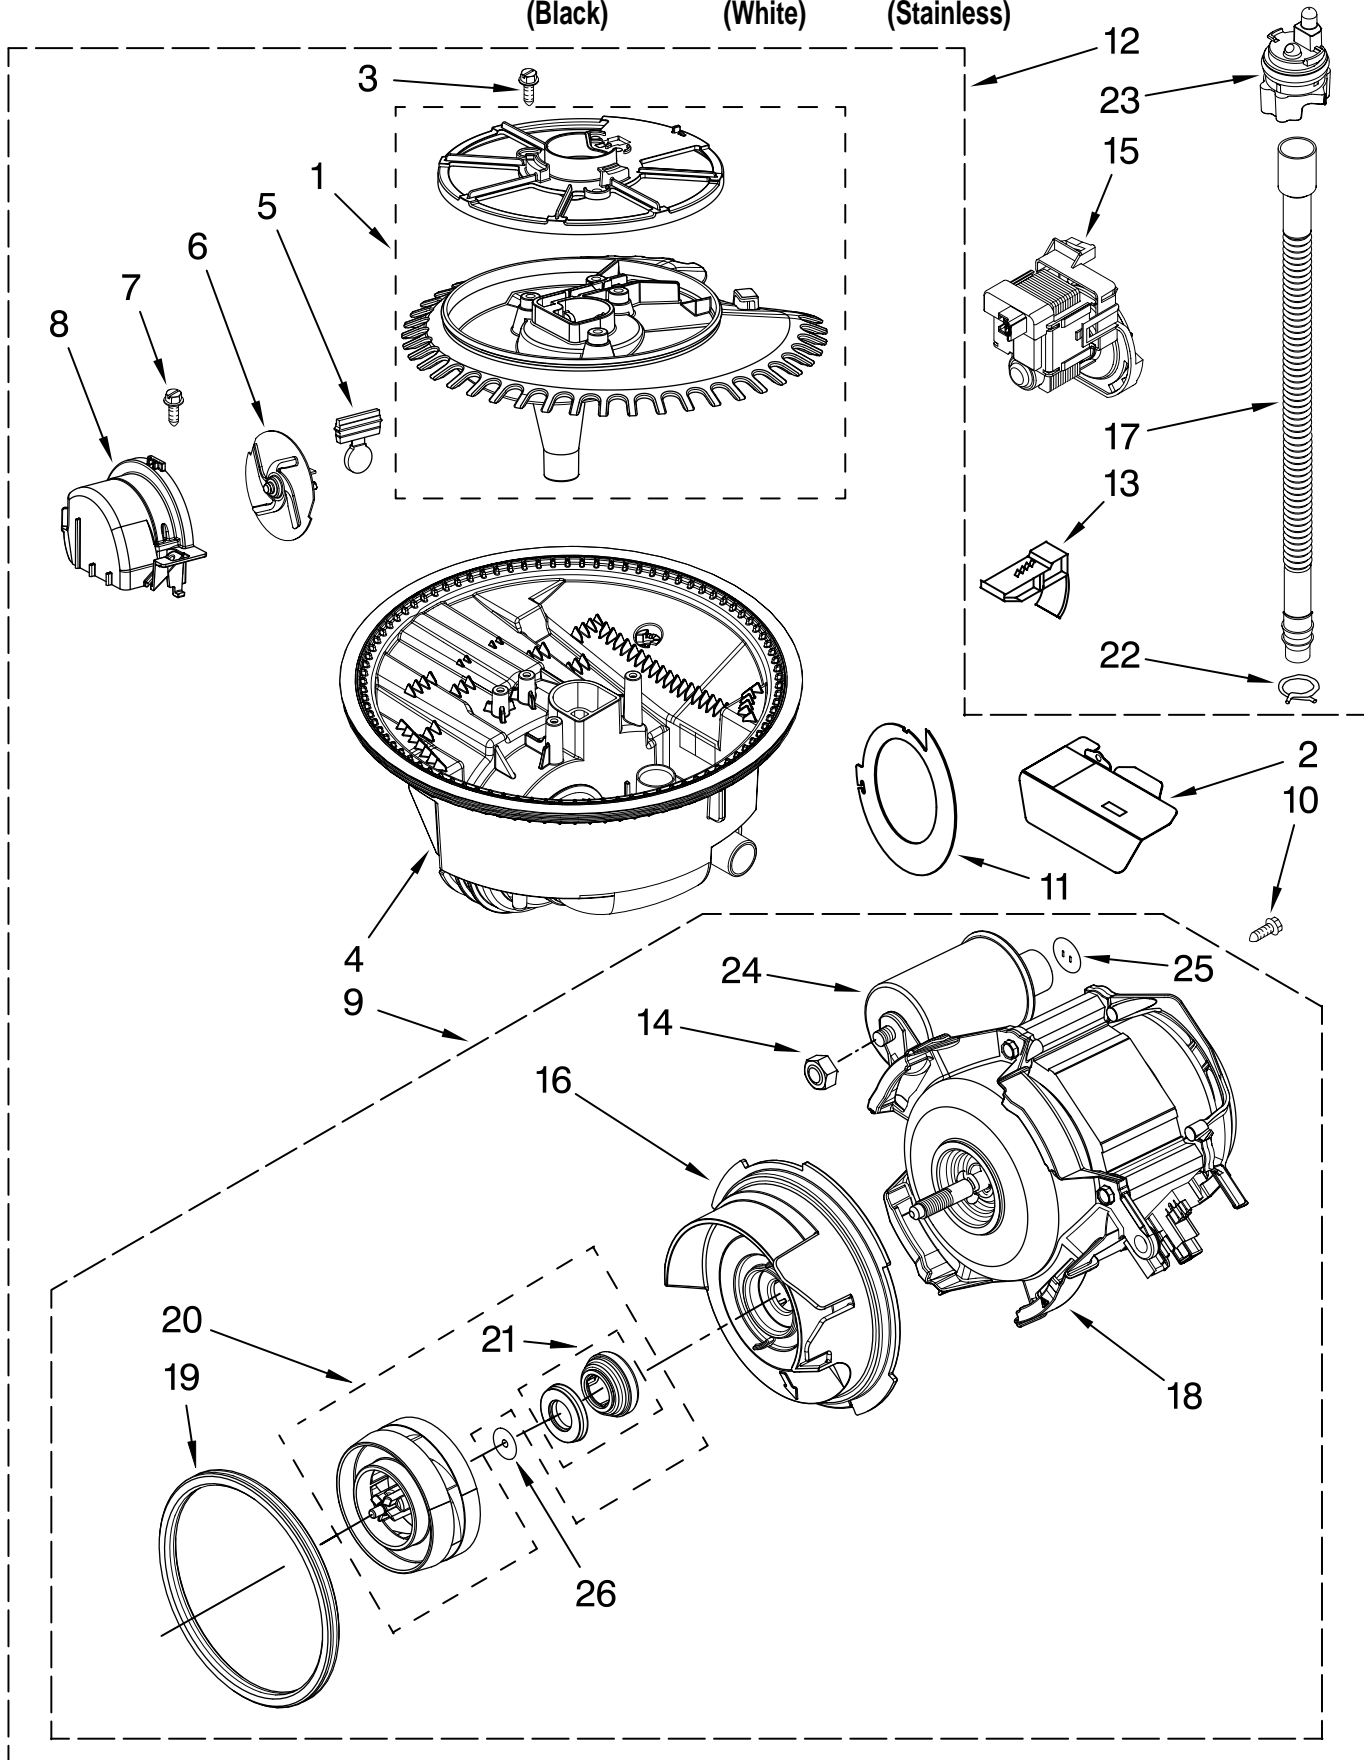

PUMP AND MOTOR PARTS

For Models: KUDS03STBL2, KUDS03STWH2, KUDS03STSS2
(Black) (White) (Stainless)

FOR ORDERING INFORMATION REFER TO PARTS PRICE LIST

PUMP AND MOTOR PARTS

For Models: KUDS03STBL2, KUDS03STWH2, KUDS03STSS2
(Black) (White) (Stainless)

Illus. No.	Part No.	DESCRIPTION
1	8534952	Accumulator Assy
2	8283527	Shield, Motor
3	3400069	Screw
4	8572618	Sump With Seal
5	8268375	Check Valve, Sump
6	W10083957	Chopper Assembly
7	9741232	Screw
8	8531857	Protector, Inlet
9	8535760	Motor Assembly
10	3400217	Screw
11	8268391	Screen, Separation
12	W10084107	Sump & Motor Assembly (Includes Item 13)
13	8269524	Tab, Sump
14	8533949	Nut
15	661662	Pump, Drain
16	8531019	Volute, Back (Also Order Items 21 & 26)
17	8269144	Hose, Drain
18	8535759	Motor
19	8268397	Seal, Volute
20	8531017	Impeller Kit (Also Order Item 26)
21	8268403	Face Seal Assembly (Also Order Item 26)
22	356138	Clamp, Hose
23	W10082647	Optical Water Indicator
24	8535474	Capacitor
25	8534946	Shield, Capacitor
26	8531018	Washer

FOR ORDERING INFORMATION REFER TO PARTS PRICE LIST