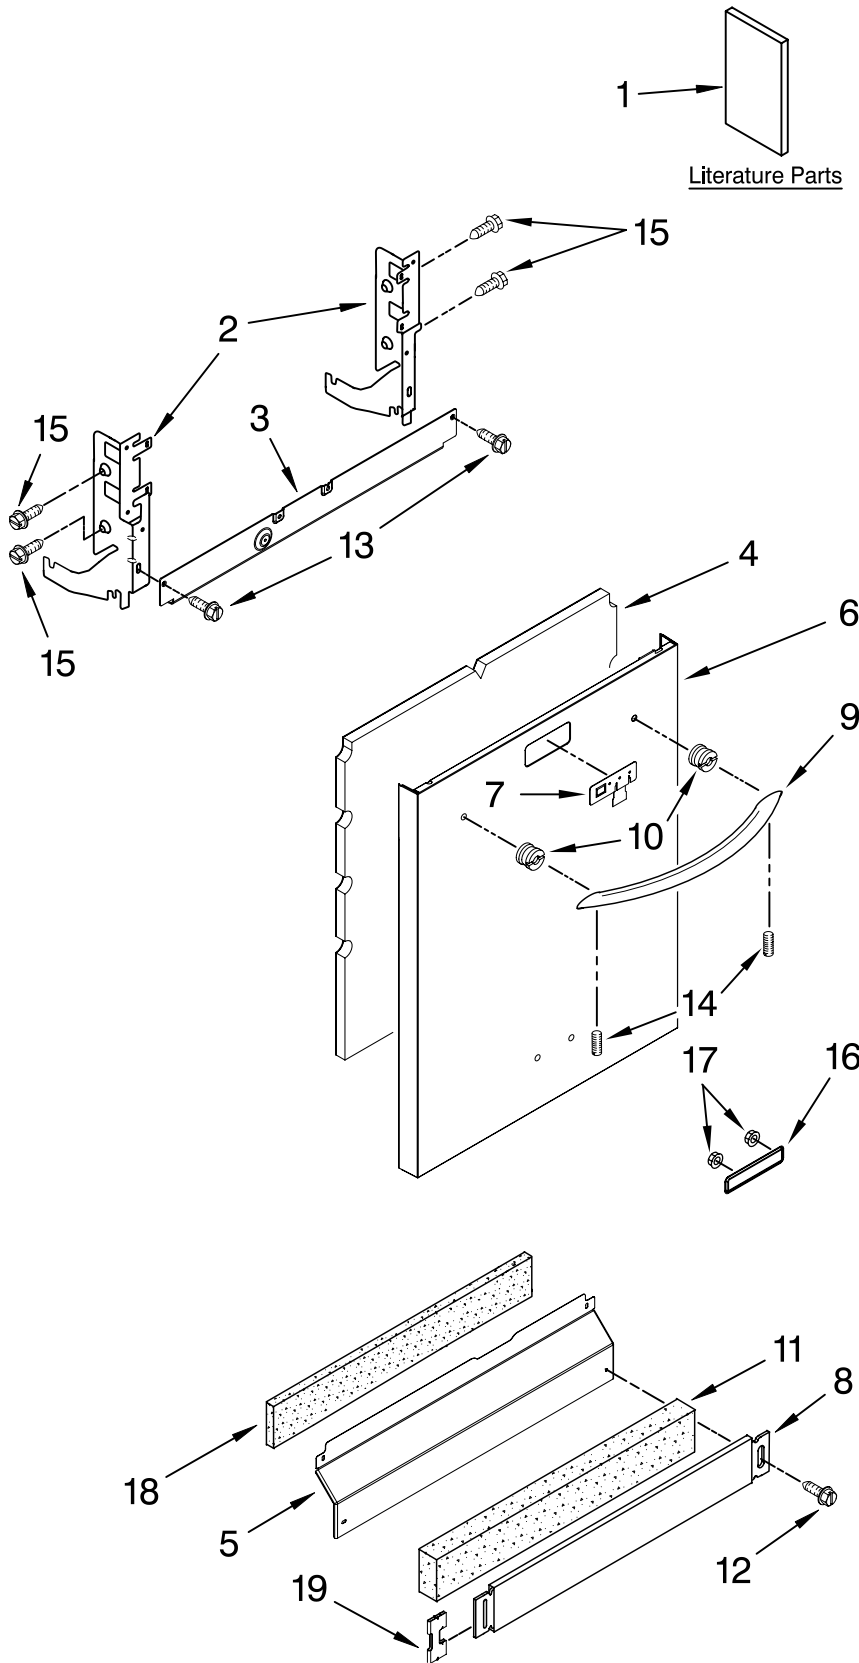

KitchenAid® DOOR AND PANEL PARTS

For Models: KUDS03STBL2, KUDS03STWH2, KUDS03STSS2
(Black) (White) (Stainless)

UNDERCOUNTER
DISHWASHER

Illus. No.	Part No.	DESCRIPTION
1		Literature Parts
	W10078153	Instructions, Installation
	W10164239	Energy Guide
	W10084169	Guide, Use & Carer Spanish
	W10084091	Guide, Use & Care English/French
	W10130990	Tech Sheet
2		Arm, Hinge
	8534854	Left
	8534853	Right
3	8564886	Stiffener, Door
4	8542577	Insulation, Door
5		Access Panel (Includes Item 18)
	8558260	Black
	8558261	White
6		Panel, Full Front (Includes Items 4, 10, 16 & 17)
	W10078003	Black
	W10078004	White
	W10137622	Stainless
7		Overlay
	W10077798	Black
	W10077799	White
	W10077801	Stainless
8		Toe Panel (Includes Items 11 & 19)
	8558252	Black
	8558253	White
9		Handle (Includes Items 14)
	W10083936	Black
	W10083937	White
	W10083935	Stainless
10	8564951	Stud, Mounting
11	W10073550	Insulation, Toe Panel
12		Screw
	302868	Black
	3400836	White
13	304392	Screw
14	8534008	Screw
15	3400071	Screw
16		Nameplate
	W10021860	Black
	W10021870	White
	W10021850	Stainless
17	2004333	Nut
18	W10073540	Insulation, Access Panel
19	8269016	Clip, Grounding

FOR ORDERING INFORMATION REFER TO PARTS PRICE LIST

CONTROL PANEL PARTS

For Models: KUDS03STBL2, KUDS03STWH2, KUDS03STSS2
 (Black) (White) (Stainless)

Illus. No.	Part No.	DESCRIPTION
1		Console Assembly (Includes Insert)
	W10084163	Black
	W10084164	White
	W10084165	Stainless
2	8531877	Cable, Ribbon
3	8546546	Clip, BI-Metal
5	8531873	Board, Interconnect
6	661663	BI-Metal
7	W10134019	Switch, Door
8	3369051	Screw
9	W10077360	Latch Assembly
11	W10084141	Control, Electronic

FOR ORDERING INFORMATION REFER TO PARTS PRICE LIST

DOOR AND LATCH PARTS

For Models: KUDS03STBL2, KUDS03STWH2, KUDS03STSS2
(Black) (White) (Stainless)

Illus. No.	Part No.	DESCRIPTION
1	3369051	Screw, Door
2	8281217	Screw
3	W10084288	Inner Door Mastic Assembly (Also Order Item 6)
4	W10077883	Inlet, Air
5	8572611	Vent Assembly (Also Order Item 6)