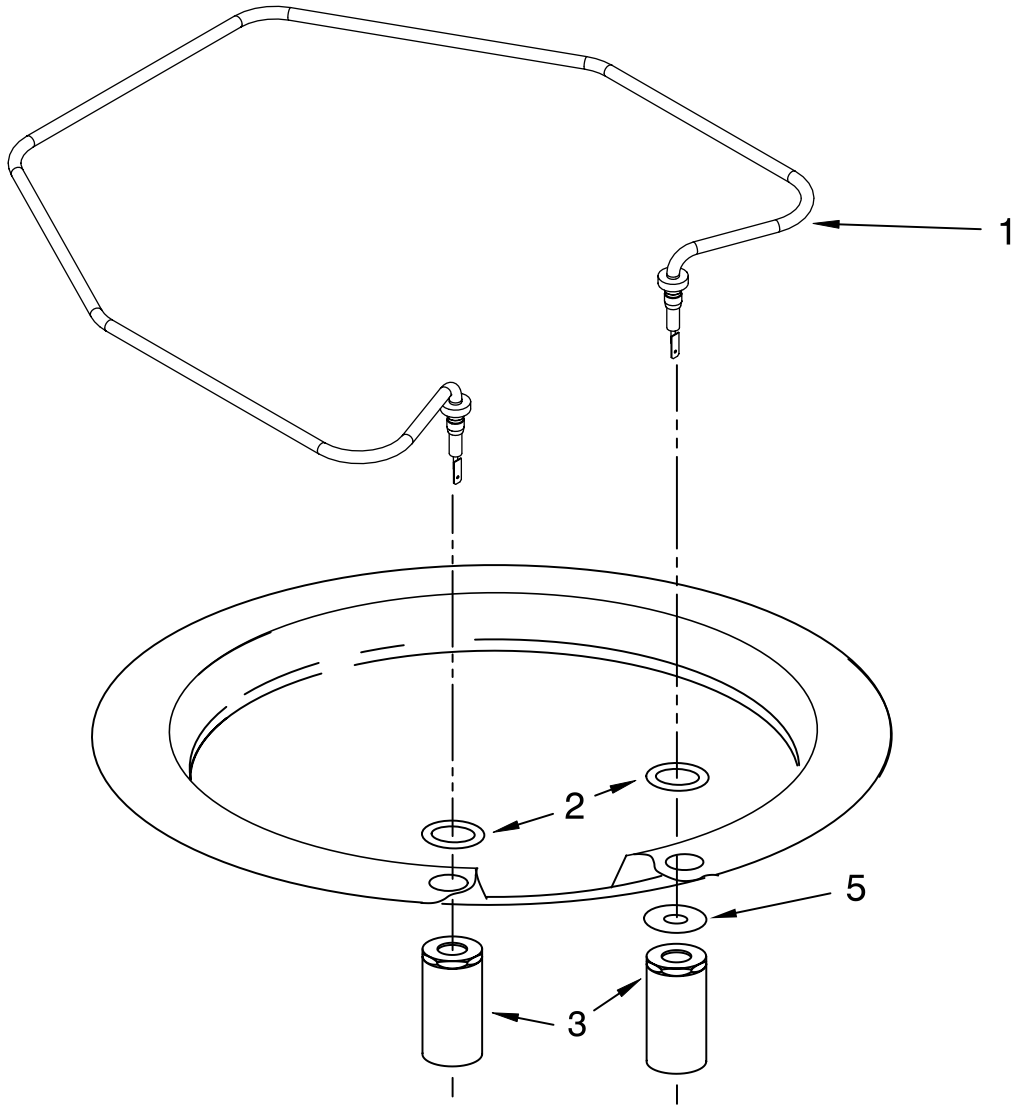

HEATER PARTS

For Models: KUDS03STBL2, KUDS03STWH2, KUDS03STSS2
(Black) (White) (Stainless)

Illus. No.	Part No.	DESCRIPTION
1	8537057	Heater Element Assembly (Also Includes Item 2)
2	717273	Washer, Heater Element
3	8268548	Nut, Heater Element
5	3400931	Retainer, Spring Grip

NOTE: If heater element is removed, it must be replaced.

FOR ORDERING INFORMATION REFER TO PARTS PRICE LIST