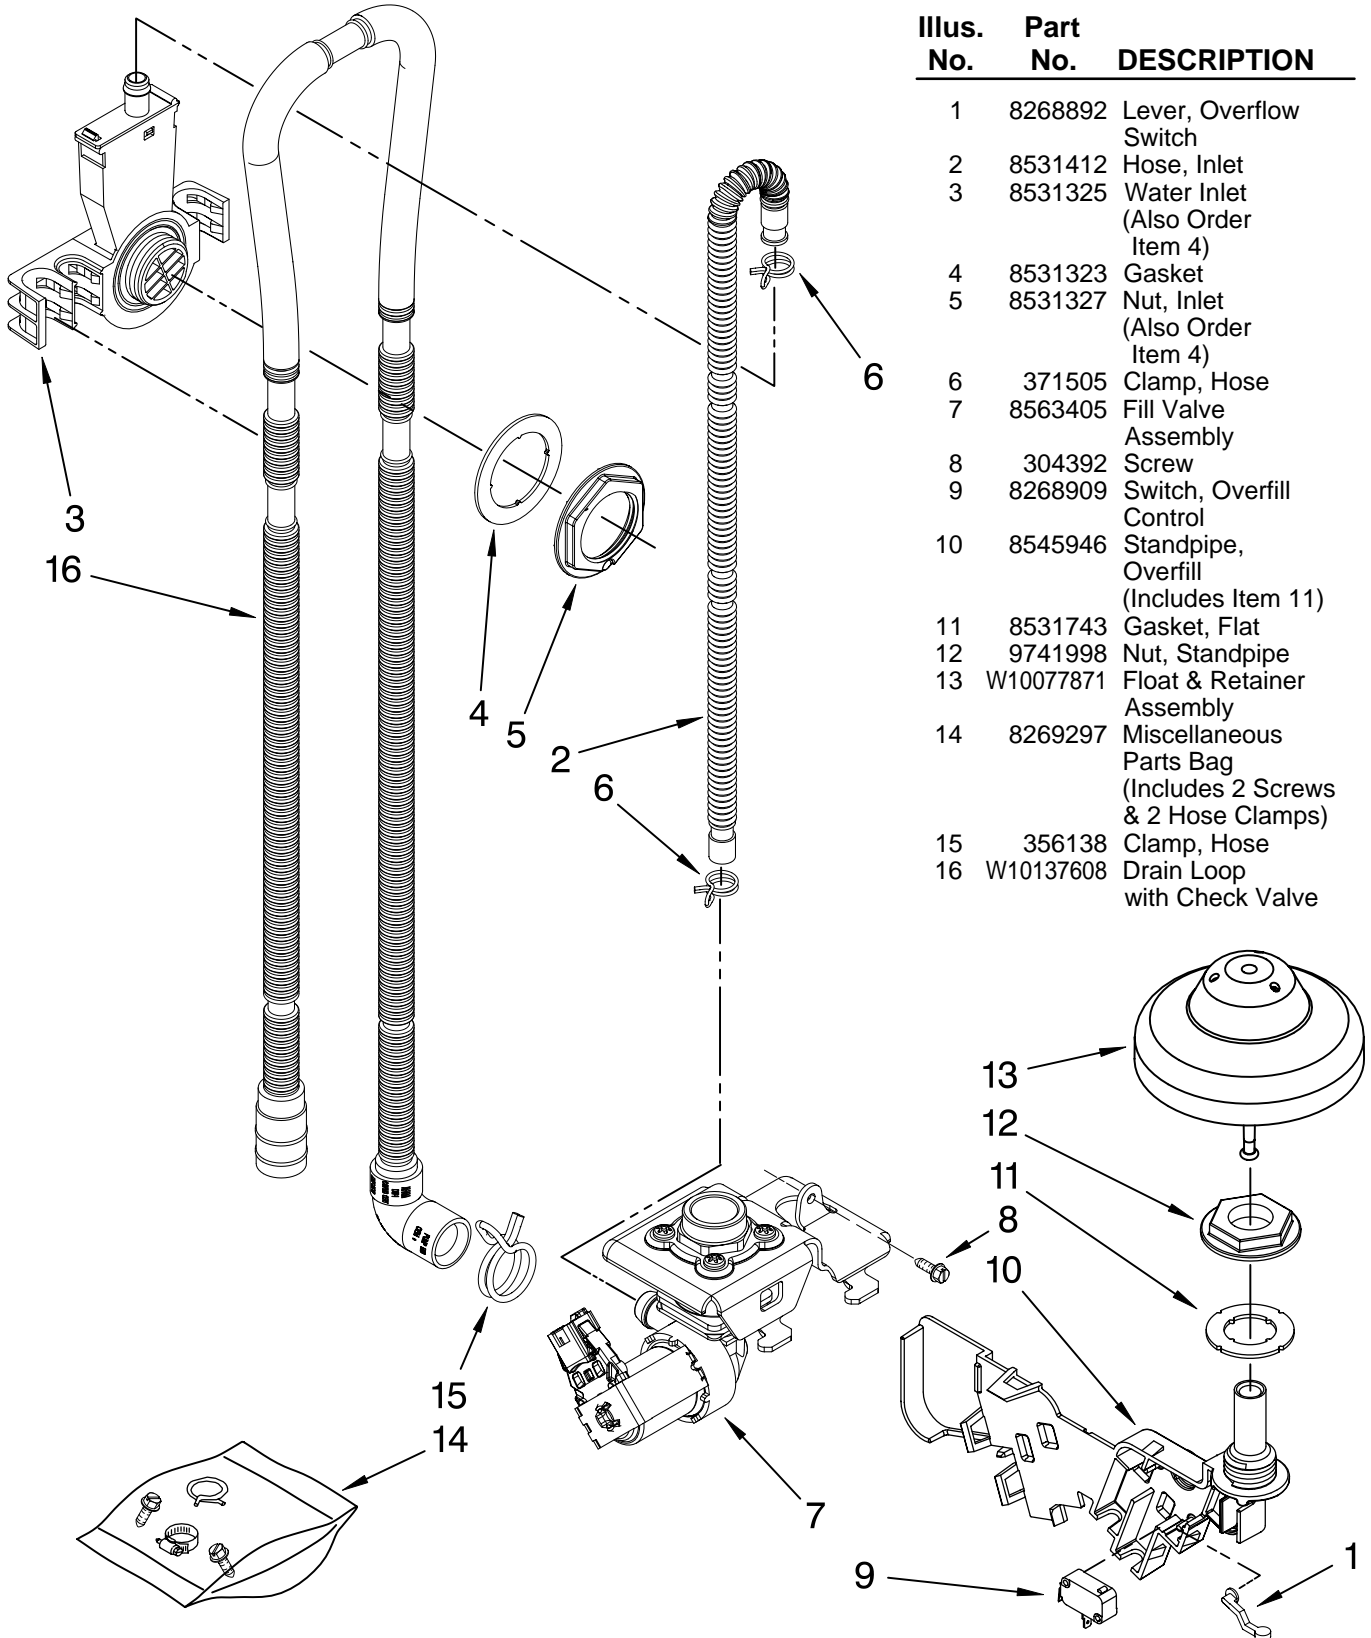

FOR ORDERING INFORMATION REFER TO PARTS PRICE LIST

CONTROL PANEL PARTS

For Models: KUDS03STBL3, KUDS03STWH3, KUDS03STSS3
 (Black) (White) (Stainless)

Illus. No.	Part No.	DESCRIPTION
1		Console Assembly (Includes Insert)
	W10084163	Black
	W10084164	White
	W10084165	Stainless
2	8531877	Cable, Ribbon
3	8546546	Clip, BI-Metal
5	8531873	Board, Interconnect
6	661663	BI-Metal
7	W10134019	Switch, Door
8	3369051	Screw
9	W10077360	Latch Assembly
11	W10084141	Control, Electronic

FOR ORDERING INFORMATION REFER TO PARTS PRICE LIST

DOOR AND LATCH PARTS

For Models: KUDS03STBL3, KUDS03STWH3, KUDS03STSS3
(Black) (White) (Stainless)

Illus. No.	Part No.	DESCRIPTION
1	3369051	Screw, Door
2	8281217	Screw
3	W10056249	Inner Door Mastic Assembly (Also Order Item 6)
4	W10077883	Inlet, Air
5	8572611	Vent Assembly (Also Order Item 6)

Illus. No.	Part No.	DESCRIPTION
6	8269259	Gasket, Vent
7	W10077877	Deflector, Vent (Also Order Item 6)
8	W10077882	Dispenser, Assembly
9	W10077881	Knob, Rinse Aid
10	8545608	Harness, Vent Motor

Illus. No.	Part No.	DESCRIPTION
12	W10078202	Wiring Harness
13	8281154	Screw
14	8535660	Seal, Console/door
15	8535637	Bracket, Dispenser
16	8531865	Shield, Dispenser

FOR ORDERING INFORMATION REFER TO PARTS PRICE LIST

FILL, DRAIN AND OVERFILL PARTS

For Models: KUDS03STBL3, KUDS03STWH3, KUDS03STSS3
(Black) (White) (Stainless)

Illus. No.	Part No.	DESCRIPTION
1	8268892	Lever, Overflow Switch
2	8531412	Hose, Inlet
3	8531325	Water Inlet (Also Order Item 4)
4	8531323	Gasket
5	8531327	Nut, Inlet (Also Order Item 4)
6	371505	Clamp, Hose
7	8563405	Fill Valve Assembly
8	304392	Screw
9	8268909	Switch, Overflow Control
10	8545946	Standpipe, Overflow (Includes Item 11)
11	8531743	Gasket, Flat
12	9741998	Nut, Standpipe
13	W10077871	Float & Retainer Assembly
14	8269297	Miscellaneous Parts Bag (Includes 2 Screws & 2 Hose Clamps)
15	356138	Clamp, Hose
16	W10137608	Drain Loop with Check Valve