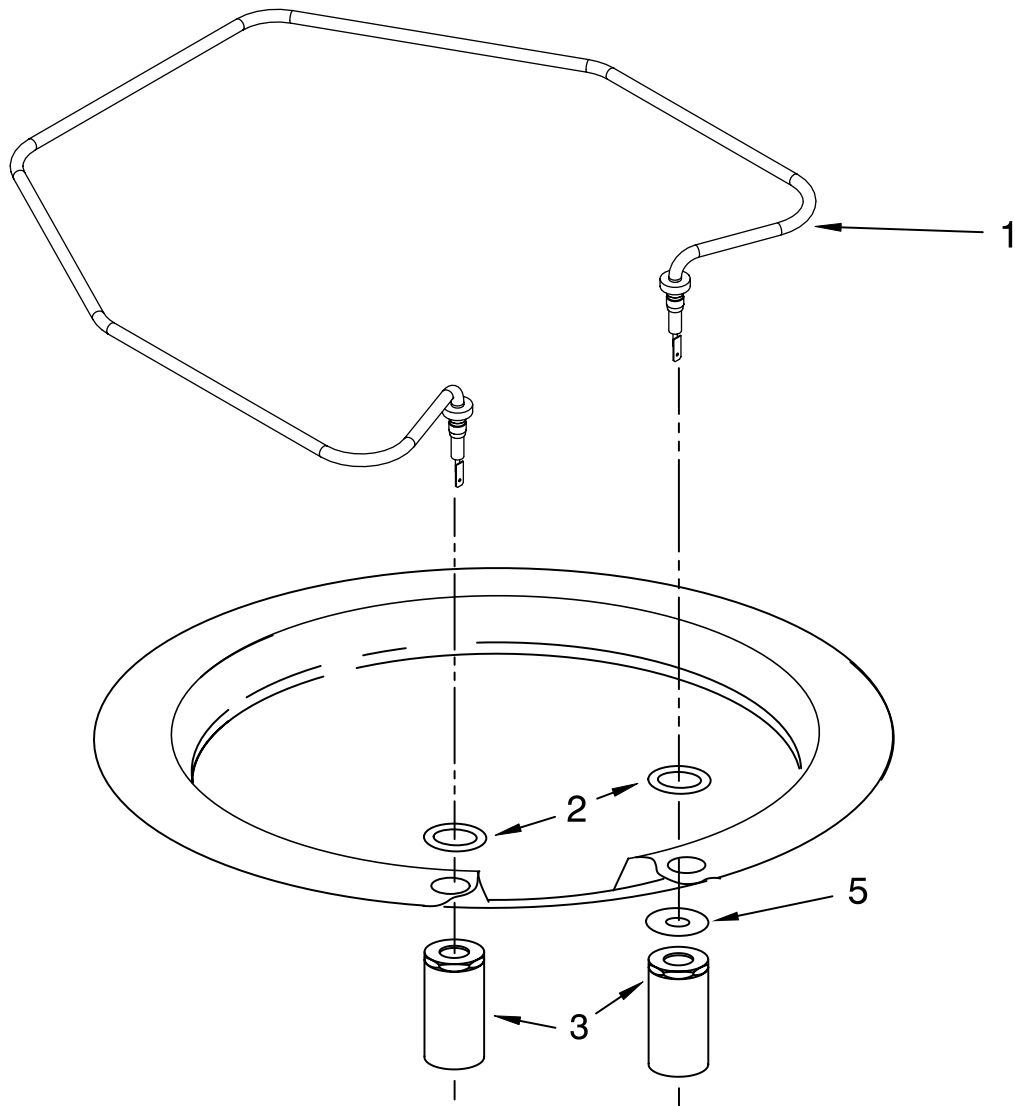

HEATER PARTS

For Models: KUDS03STBL3, KUDS03STWH3, KUDS03STSS3
(Black) (White) (Stainless)

Illus. No.	Part No.	DESCRIPTION
1	8537057	Heater Element Assembly (Also Includes Item 2)
2	717273	Washer, Heater Element
3	8268548	Nut, Heater Element
5	3400931	Retainer, Spring Grip

NOTE: If heater element is removed, it must be replaced.

FOR ORDERING INFORMATION REFER TO PARTS PRICE LIST