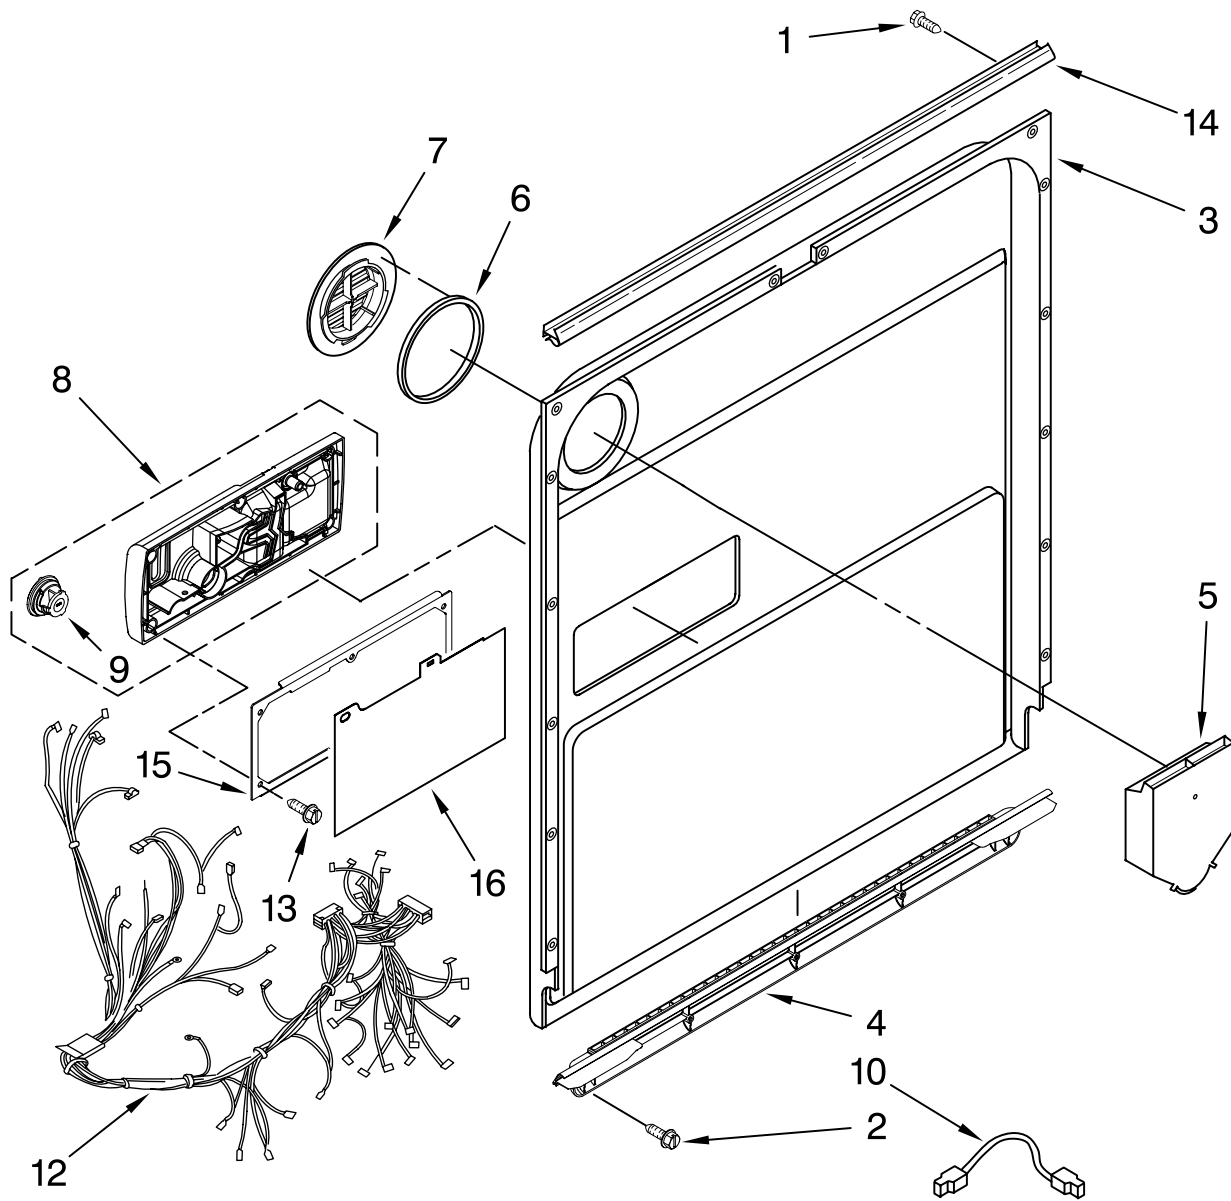

KitchenAid® DOOR AND PANEL PARTS

For Models: KUDS03STBL3, KUDS03STWH3, KUDS03STSS3

(Black)

(White)

(Stainless)

UNDERCOUNTER
DISHWASHER

Illus. No.	Part No.	DESCRIPTION
1		Literature Parts
	W10078153	Instructions, Installation
	W10084560	Energy Guide
	W10193741	Guide, Use & Carer Spanish
	W10193740	Guide, Use & Care English/French
	W10130990	Tech Sheet
2		Arm, Hinge
	8534854	Left
	8534853	Right
3	8564886	Stiffener, Door
4	W10073520	Insulation, Door
5		Access Panel (Includes Item 18)
	8558260	Black
	8558261	White
6		Panel, Full Front (Includes Items 4, 10, 16 & 17)
	W10078003	Black
	W10078004	White
	W10137622	Stainless
7		Overlay
	W10077798	Black
	W10077799	White
	W10077801	Stainless
8		Toe Panel (Includes Items 11 & 19)
	8558252	Black
	8558253	White
9		Handle (Includes Items 14)
	W10083936	Black
	W10083937	White
	W10083935	Stainless
10	8564951	Stud, Mounting
11	8268581	Insulation, Toe Panel
12		Screw
	302868	Black
	3400836	White
13	304392	Screw
14	8534008	Screw
15	3400071	Screw
16		Nameplate
	W10021860	Black
	W10021870	White
	W10021850	Stainless
17	2004333	Nut
18	8542578	Insulation, Access Panel
19	8269016	Clip, Grounding

FOR ORDERING INFORMATION REFER TO PARTS PRICE LIST

CONTROL PANEL PARTS

For Models: KUDS03STBL3, KUDS03STWH3, KUDS03STSS3
 (Black) (White) (Stainless)

Illus. No.	Part No.	DESCRIPTION
1		Console Assembly (Includes Insert)
	W10084163	Black
	W10084164	White
	W10084165	Stainless
2	8531877	Cable, Ribbon
3	8546546	Clip, BI-Metal
5	8531873	Board, Interconnect
6	661663	BI-Metal
7	W10134019	Switch, Door
8	3369051	Screw
9	W10077360	Latch Assembly
11	W10084141	Control, Electronic

FOR ORDERING INFORMATION REFER TO PARTS PRICE LIST

DOOR AND LATCH PARTS

For Models: KUDS03STBL3, KUDS03STWH3, KUDS03STSS3
(Black) (White) (Stainless)

Illus. No.	Part No.	DESCRIPTION
1	3369051	Screw, Door
2	8281217	Screw
3	W10056249	Inner Door Mastic Assembly (Also Order Item 6)
4	W10077883	Inlet, Air
5	8572611	Vent Assembly (Also Order Item 6)