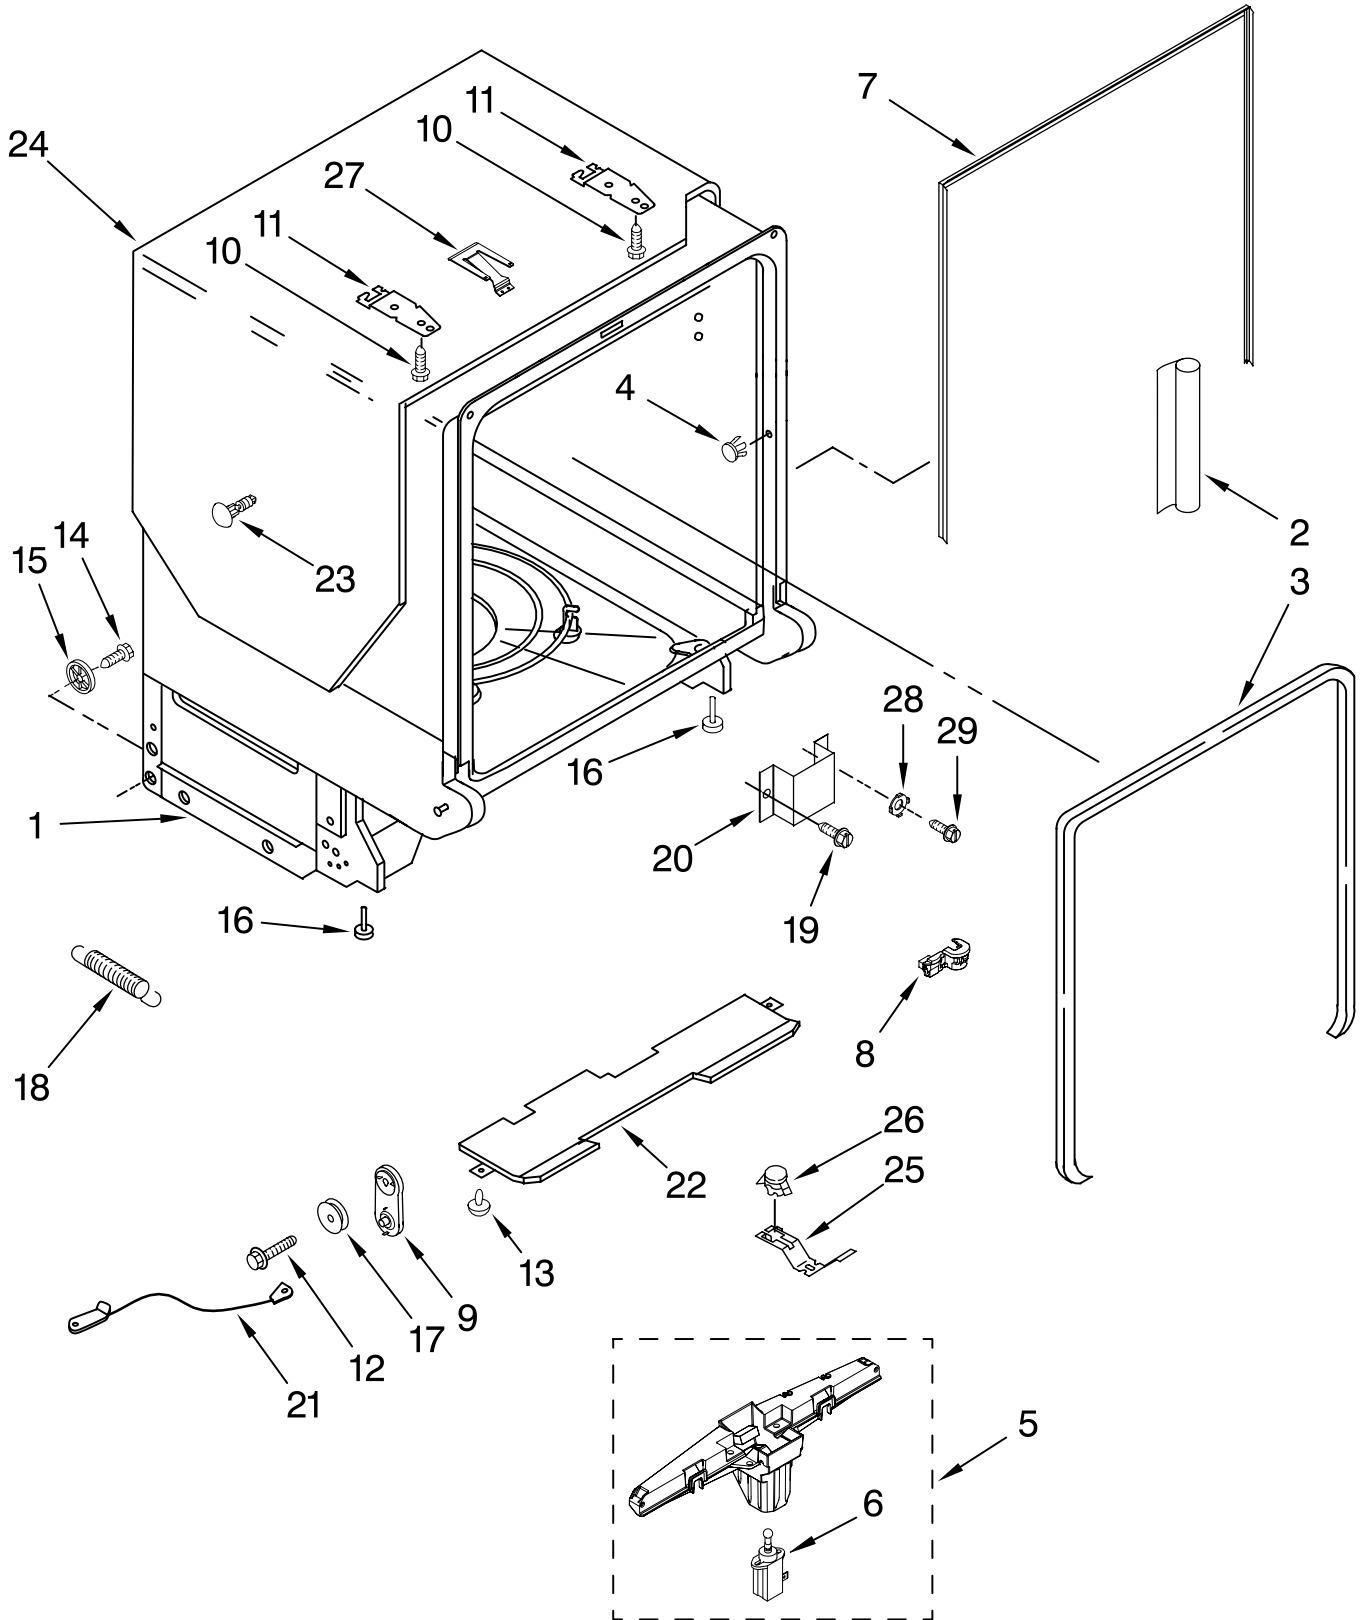

TUB AND FRAME PARTS

For Models: KUDS03STBL3, KUDS03STWH3, KUDS03STSS3
(Black)   (White)   (Stainless)

FOR ORDERING INFORMATION REFER TO PARTS PRICE LIST

TUB AND FRAME PARTS

For Models: KUDS03STBL3, KUDS03STWH3, KUDS03STSS3
(Black) (White) (Stainless)

Illus. No.	Part No.	DESCRIPTION
1	W10164353	Tub Assembly
2	8574123	Barrier, Moisture Undercounter
3	W10112096	Door Seal
4	W10082838	Plug Tub
5	8572661	Actuator Assembly
6	W10082769	Motor, Wax
7	8269110	Seal, Cabinet
8	8573061	Strain Relief
9	8270021	Mount, Door Balance
10	3367670	Screw
11	8269145	Bracket, Undercounter
12	3400074	Screw
13	3400924	Retainer, Push-in
14	3370389	Screw
15	8268977	Wheel Leg
16	8524584	Leveler, Leg
17	8524474	Wheel, door Balance
18	8270020	Spring, Door Balance
19	3400892	Screw
20	8268991	Cover, Terminal Box
21	8535568	Link, Door Balance
22	8268582	Insulator, Sound
23	304666	Retainer, Push
24	8573239	Shield, Sound Tub
25	9742648	Bracket, Thermostat
26	661566	Thermostat
27	W10077370	Strike, Latch
28	3378128	Washer, Pronged Cup
29	3400014	Screw

FOR ORDERING INFORMATION REFER TO PARTS PRICE LIST