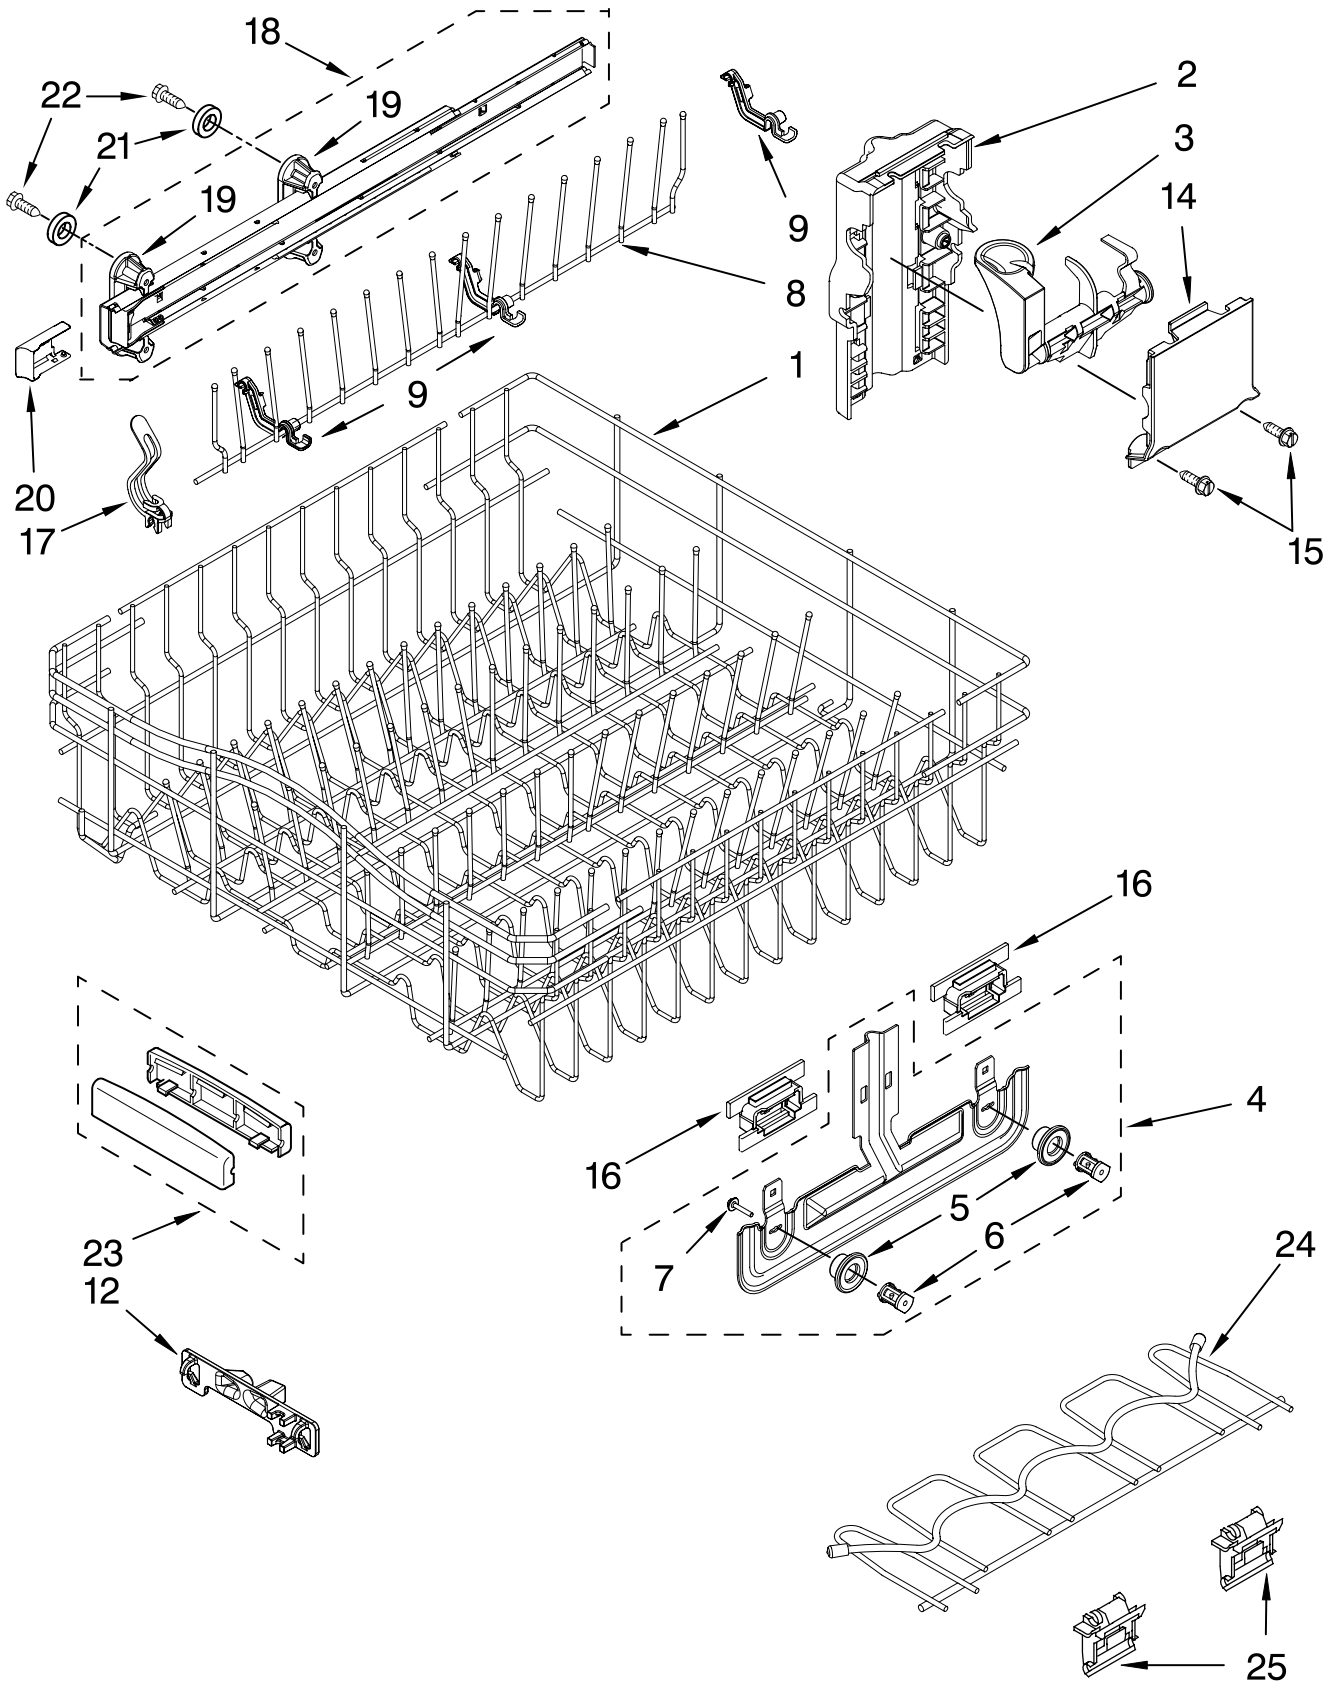

FOR ORDERING INFORMATION REFER TO PARTS PRICE LIST

UPPER RACK AND TRACK PARTS

For Models: KUDS03STBL3, KUDS03STWH3, KUDS03STSS3
 (Black) (White) (Stainless)

Illus. No.	Part No.	DESCRIPTION
1	8539235	Dishrack, Upper
2	W10082839	Housing, Adjuster
3		Actuator, Adjuster
	W10077838	Right Hand
	W10077839	Left Hand
4	8268653	Adjuster Assembly
5	8270138	Wheel
6	8268703	Axel, Adjuster
7	8281156	Screw
8	9744566	Tine Row
9	W10082853	Clip, Pivot
12	8539102	Positioner, Dual
14	W10082840	Cover, Adjuster
15	9741232	Retainer
16	W10082834	Positioner, Arm
17	W10077844	Clip, No-Flip
18		Track, Assembly
	W10078218	Right Hand
	W10078217	Left Hand
		(Also Order Item 21)
19	W10077876	Mount, Track
		(Also Order Item 21)
20		Stop, Track
	8573954	Right
	8573953	Left
21	9743002	Gasket, Bracket
		Mounting
22	3400072	Screw (8)
23	8539110	Handle, Dishrack
24	8268804	Cupshelf
25	8562026	Clip, Cupshelf