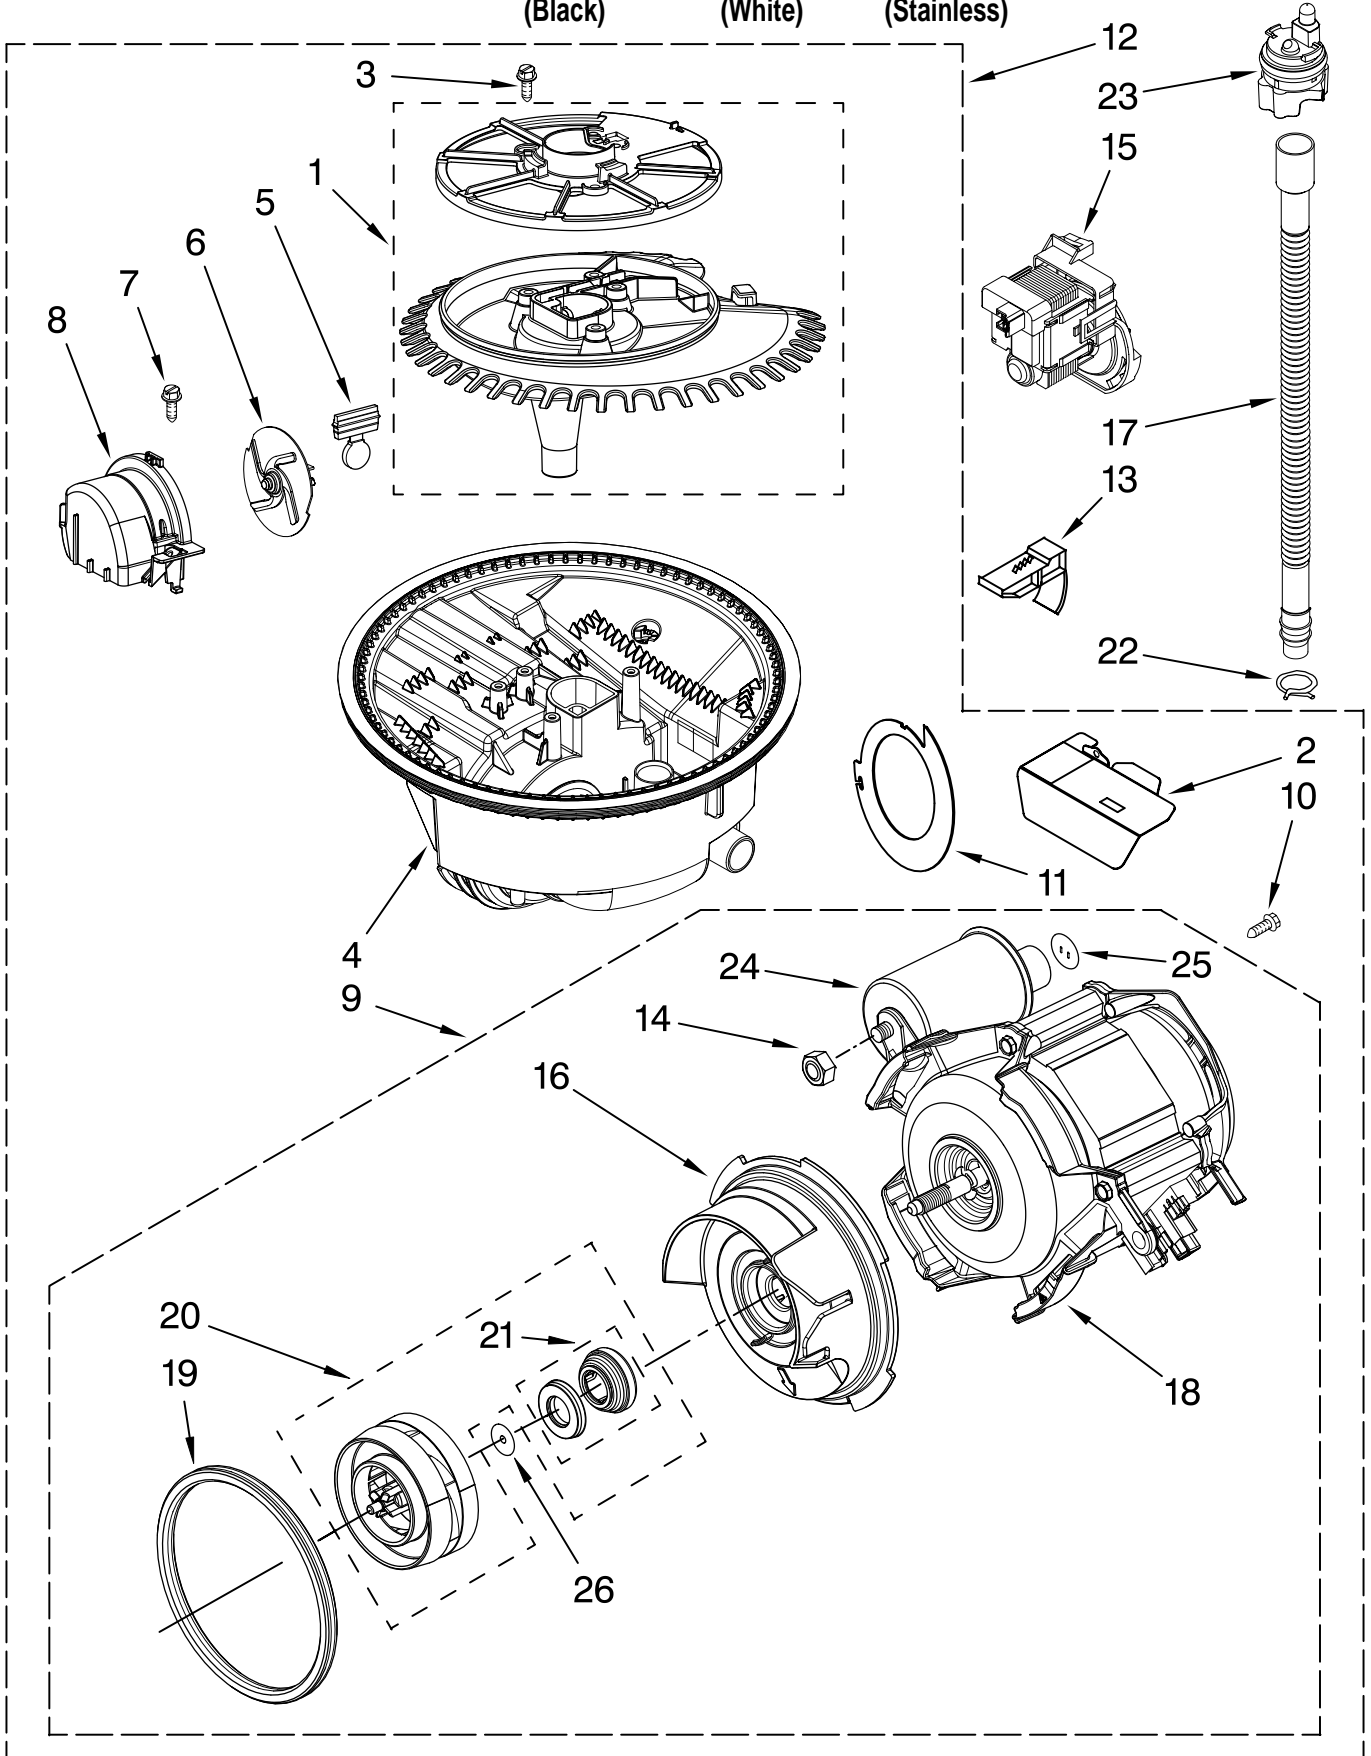

PUMP AND MOTOR PARTS

For Models: KUDS03STBL3, KUDS03STWH3, KUDS03STSS3
(Black) (White) (Stainless)

FOR ORDERING INFORMATION REFER TO PARTS PRICE LIST

PUMP AND MOTOR PARTS

For Models: KUDS03STBL3, KUDS03STWH3, KUDS03STSS3
(Black) (White) (Stainless)

Illus. No.	Part No.	DESCRIPTION
1	8534952	Accumulator Assy
2	8283527	Shield, Motor
3	3400069	Screw
4	8572618	Sump With Seal
5	8268375	Check Valve, Sump
6	W10083957	Chopper Assembly
7	9741232	Screw
8	8531857	Protector, Inlet
9	8535760	Motor Assembly
10	3400217	Screw
11	W10084567	Screen, Separation
12	W10084107	Sump & Motor Assembly (Includes Item 13)
13	8269524	Tab, Sump
14	8533949	Nut
15	661662	Pump, Drain
16	8531019	Volute, Back (Also Order Items 21 & 26)
17	8269144	Hose, Drain
18	8535759	Motor
19	8268397	Seal, Volute
20	8531017	Impeller Kit (Also Order Item 26)
21	8268403	Face Seal Assembly (Also Order Item 26)
22	356138	Clamp, Hose
23	W10134016	Optical Water Indicator
24	8535474	Capacitor
25	8534946	Shield, Capacitor
26	8531018	Washer