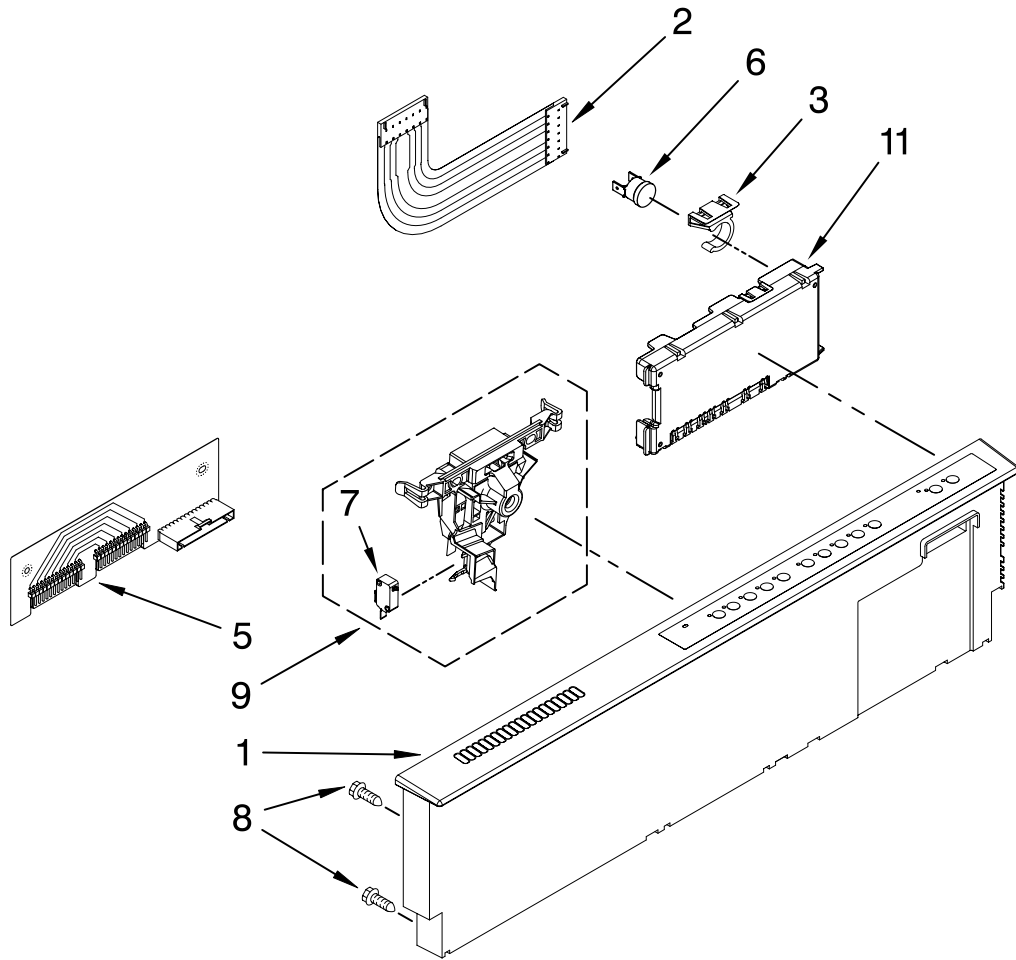

KitchenAid® DOOR AND PANEL PARTS

For Models: KUDS03STBL3, KUDS03STWH3, KUDS03STSS3

(Black)

(White)

(Stainless)

UNDERCOUNTER
DISHWASHER

Illus. No.	Part No.	DESCRIPTION
1		Literature Parts
	W10078153	Instructions, Installation
	W10084560	Energy Guide
	W10193741	Guide, Use & Carer Spanish
	W10193740	Guide, Use & Care English/French
	W10130990	Tech Sheet
2		Arm, Hinge
	8534854	Left
	8534853	Right
3	8564886	Stiffener, Door
4	W10073520	Insulation, Door
5		Access Panel (Includes Item 18)
	8558260	Black
	8558261	White
6		Panel, Full Front (Includes Items 4, 10, 16 & 17)
	W10078003	Black
	W10078004	White
	W10137622	Stainless
7		Overlay
	W10077798	Black
	W10077799	White
	W10077801	Stainless
8		Toe Panel (Includes Items 11 & 19)
	8558252	Black
	8558253	White
9		Handle (Includes Items 14)
	W10083936	Black
	W10083937	White
	W10083935	Stainless
10	8564951	Stud, Mounting
11	8268581	Insulation, Toe Panel
12		Screw
	302868	Black
	3400836	White
13	304392	Screw
14	8534008	Screw
15	3400071	Screw
16		Nameplate
	W10021860	Black
	W10021870	White
	W10021850	Stainless
17	2004333	Nut
18	8542578	Insulation, Access Panel
19	8269016	Clip, Grounding

FOR ORDERING INFORMATION REFER TO PARTS PRICE LIST

CONTROL PANEL PARTS

For Models: KUDS03STBL3, KUDS03STWH3, KUDS03STSS3
 (Black) (White) (Stainless)

Illus. No.	Part No.	DESCRIPTION
1		Console Assembly (Includes Insert)
	W10084163	Black
	W10084164	White
	W10084165	Stainless
2	8531877	Cable, Ribbon
3	8546546	Clip, BI-Metal
5	8531873	Board, Interconnect
6	661663	BI-Metal
7	W10134019	Switch, Door
8	3369051	Screw
9	W10077360	Latch Assembly
11	W10084141	Control, Electronic