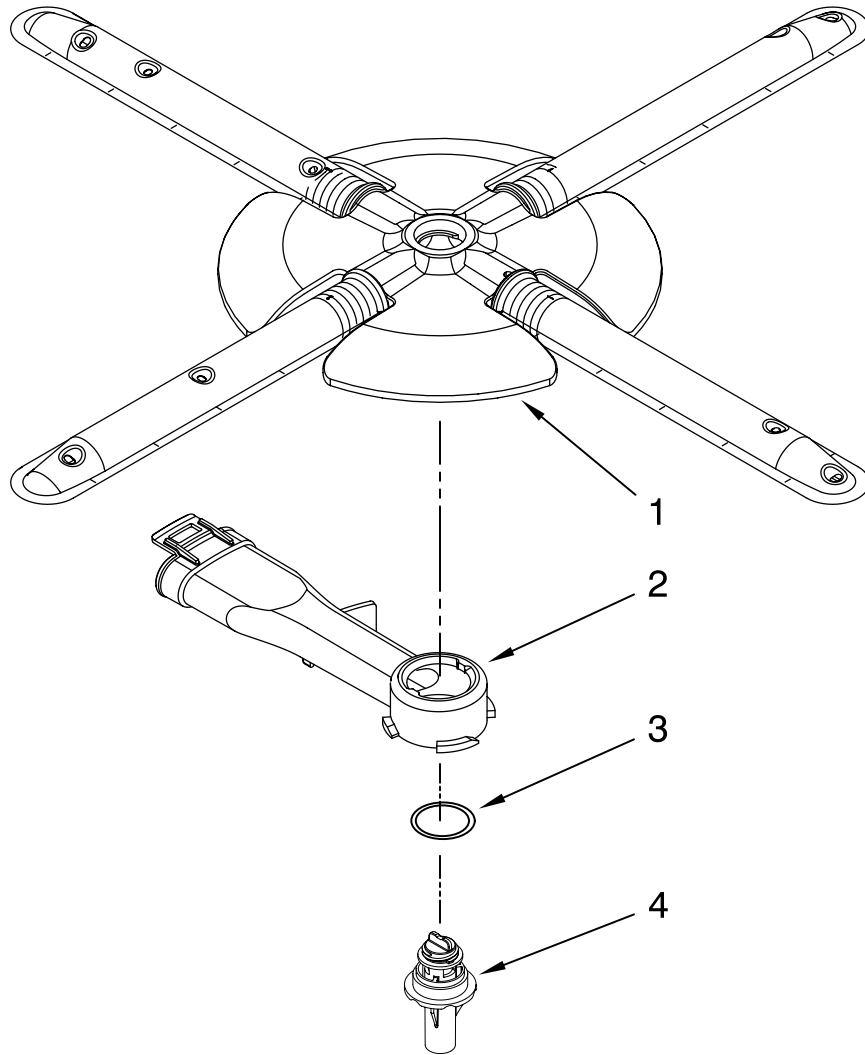

LOWER WASHARM AND STRAINER PARTS

For Models: KUDS03STBL3, KUDS03STWH3, KUDS03STSS3
(Black) (White) (Stainless)

Illus. No.	Part No.	DESCRIPTION
1	W10077965	Wash Arm Assembly
2	W10077899	Cap, Internal Rear Feed (Also Order Item 3)
3	8268340	Seal, Sprayarm
4	W10077898	Hub, Lower Sprayarm (Also Order Item 3)

FOR ORDERING INFORMATION REFER TO PARTS PRICE LIST