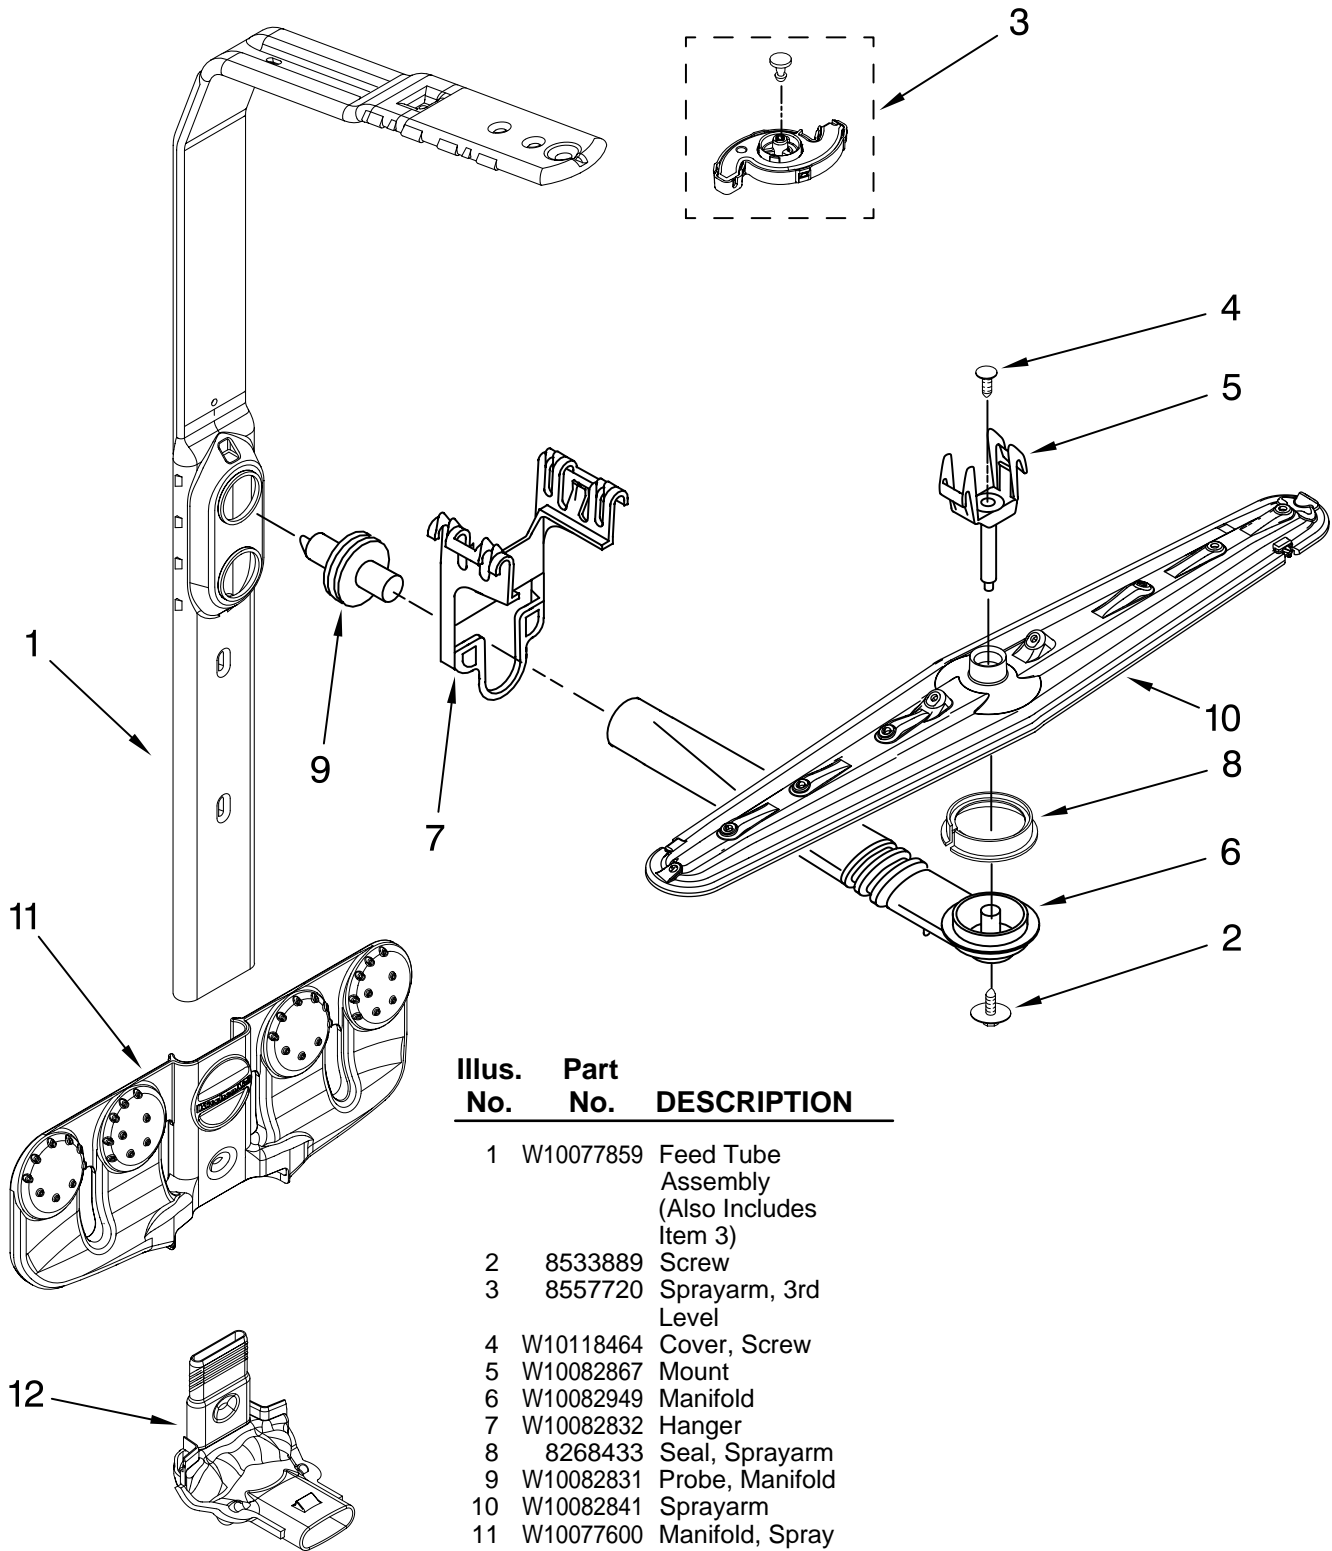

UPPER WASH AND RINSE PARTS

For Models: KUDS03STBL3, KUDS03STWH3, KUDS03STSS3

(Black)

(White)

(Stainless)

Illus. No.	Part No.	DESCRIPTION

1	W10077859	Feed Tube Assembly (Also Includes Item 3)
2	8533889	Screw
3	8557720	Sprayarm, 3rd Level
4	W10118464	Cover, Screw
5	W10082867	Mount
6	W10082949	Manifold
7	W10082832	Hanger
8	8268433	Seal, Sprayarm
9	W10082831	Probe, Manifold
10	W10082841	Sprayarm
11	W10077600	Manifold, Spray Zone
12	W10077903	Valve Assembly, Manifold

FOR ORDERING INFORMATION REFER TO PARTS PRICE LIST