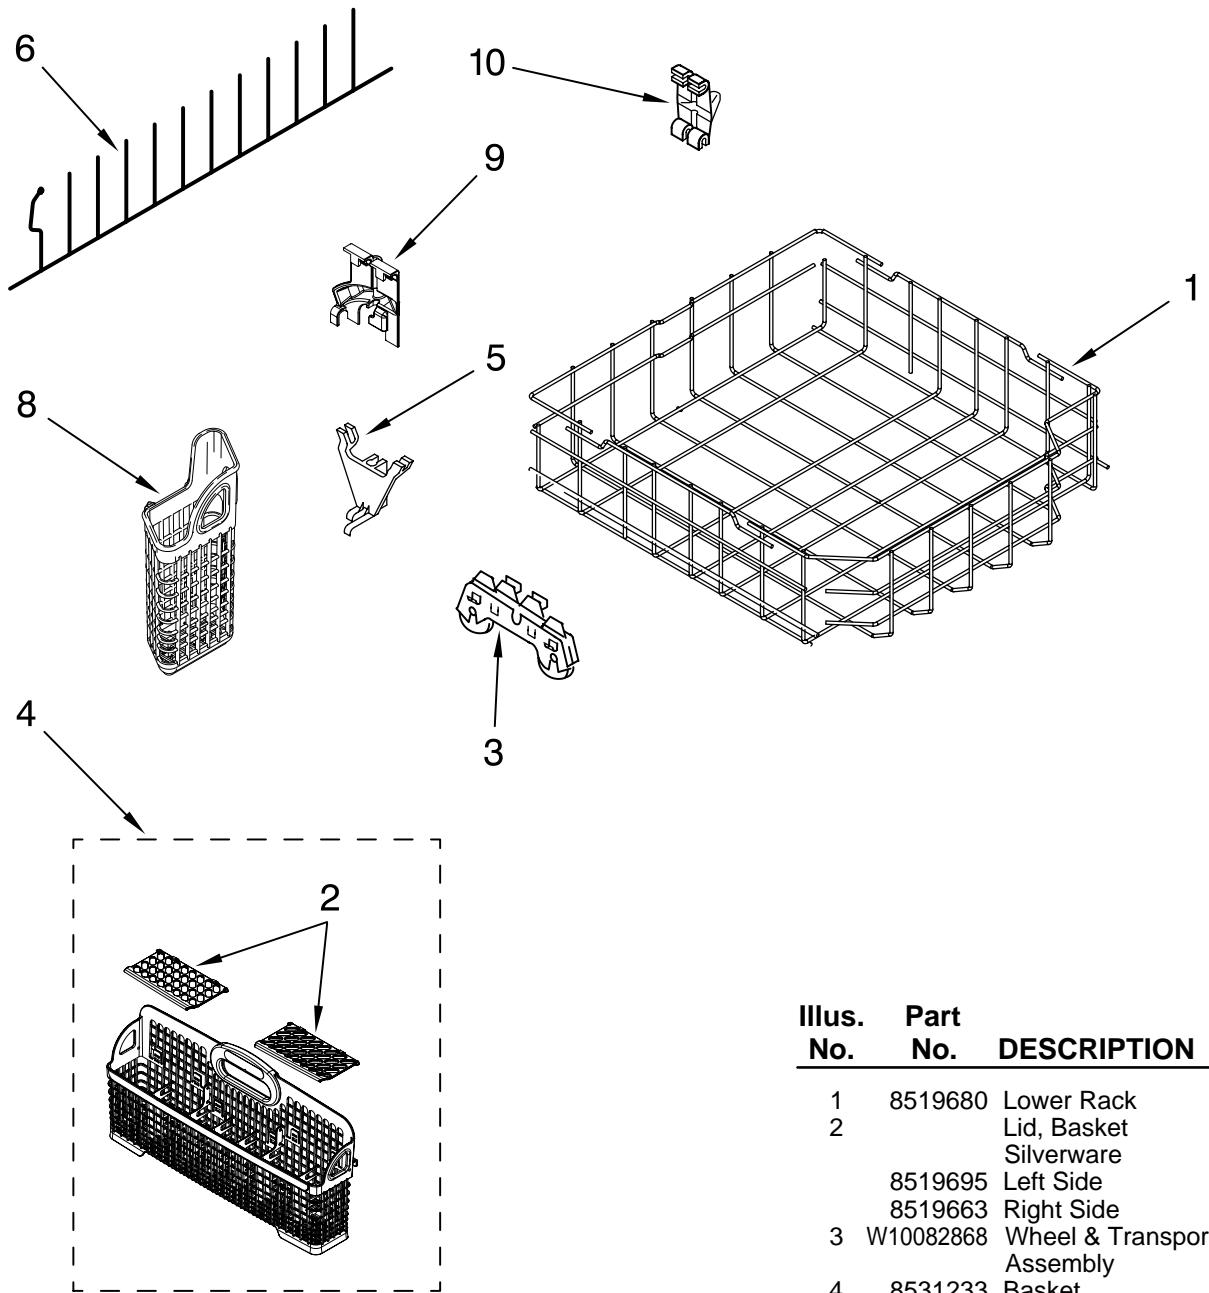

LOWER RACK PARTS

For Models: KUDS03STBL3, KUDS03STWH3, KUDS03STSS3
(Black) (White) (Stainless)

Illus. No.	Part No.	DESCRIPTION
1	8519680	Lower Rack
2		Lid, Basket Silverware
	8519695	Left Side
	8519663	Right Side
3	W10082868	Wheel & Transport Assembly
4	8531233	Basket, Silverware
5	W10078227	Pivot, Tine Row
6	8519682	Tine Row
8	8519702	Basket, Utensil
9	W10078215	Retainer, Tine Row (Combo)
10	8531314	Retainer, Tine Row

FOR ORDERING INFORMATION REFER TO PARTS PRICE LIST