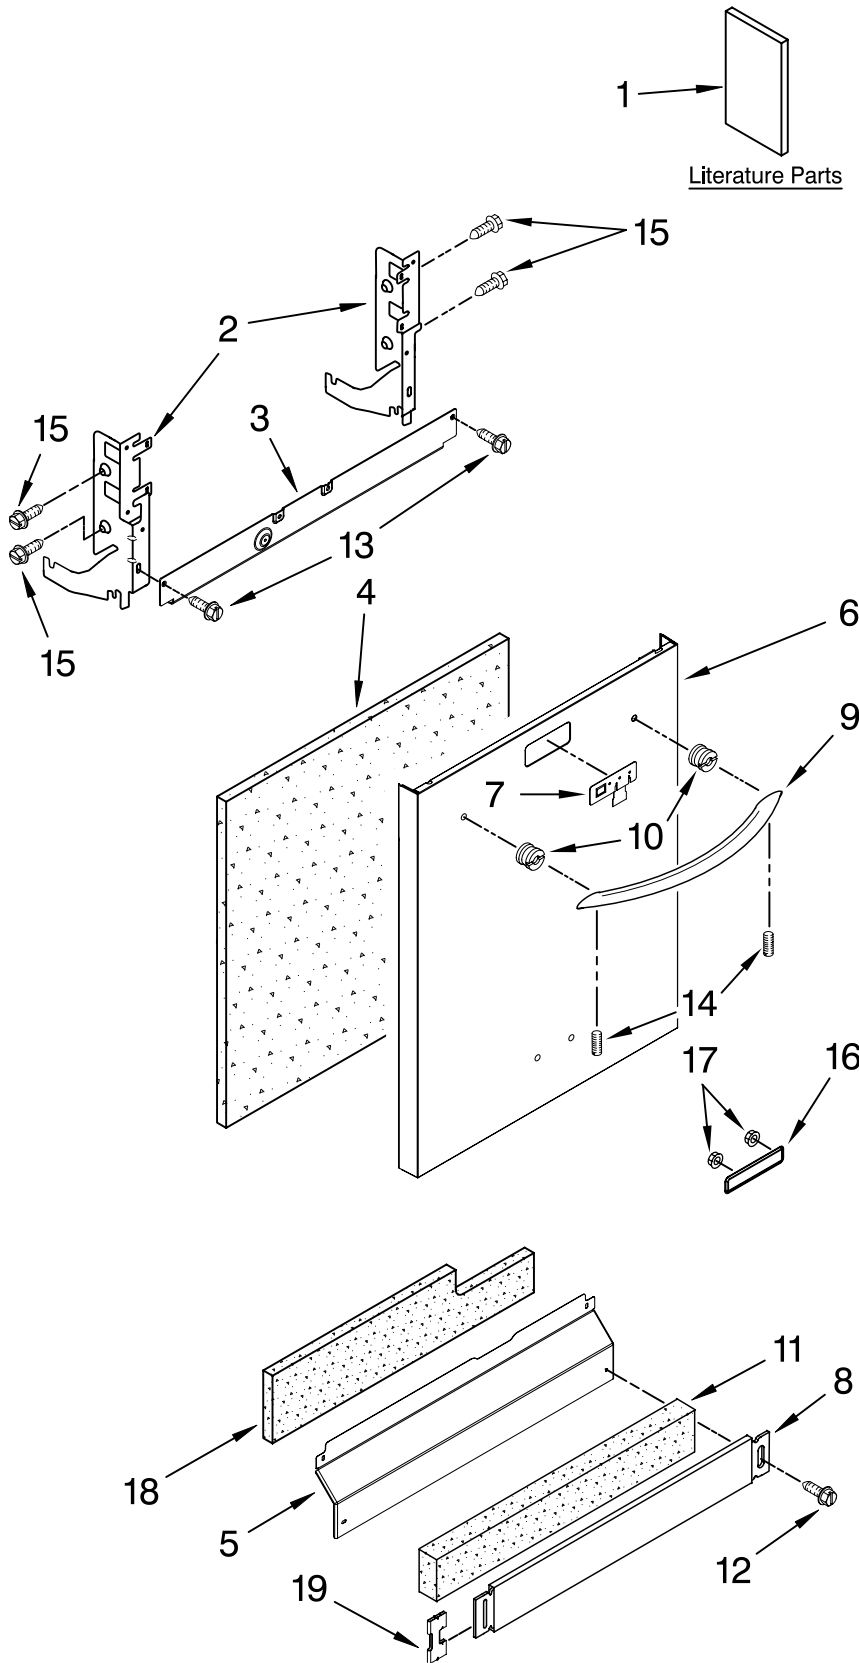

KitchenAid® DOOR AND PANEL PARTS

For Models: KUDS03STBL3, KUDS03STWH3, KUDS03STSS3

(Black)

(White)

(Stainless)

UNDERCOUNTER
DISHWASHER

Illus. No.	Part No.	DESCRIPTION
1		Literature Parts
	W10078153	Instructions, Installation
	W10084560	Energy Guide
	W10193741	Guide, Use & Carer Spanish
	W10193740	Guide, Use & Care English/French
	W10130990	Tech Sheet
2		Arm, Hinge
	8534854	Left
	8534853	Right
3	8564886	Stiffener, Door
4	W10073520	Insulation, Door
5		Access Panel (Includes Item 18)
	8558260	Black
	8558261	White
6		Panel, Full Front (Includes Items 4, 10, 16 & 17)
	W10078003	Black
	W10078004	White
	W10137622	Stainless
7		Overlay
	W10077798	Black
	W10077799	White
	W10077801	Stainless
8		Toe Panel (Includes Items 11 & 19)
	8558252	Black
	8558253	White
9		Handle (Includes Items 14)
	W10083936	Black
	W10083937	White
	W10083935	Stainless
10	8564951	Stud, Mounting
11	8268581	Insulation, Toe Panel
12		Screw
	302868	Black
	3400836	White
13	304392	Screw
14	8534008	Screw
15	3400071	Screw
16		Nameplate
	W10021860	Black
	W10021870	White
	W10021850	Stainless
17	2004333	Nut
18	8542578	Insulation, Access Panel
19	8269016	Clip, Grounding

FOR ORDERING INFORMATION REFER TO PARTS PRICE LIST

CONTROL PANEL PARTS

For Models: KUDS03STBL3, KUDS03STWH3, KUDS03STSS3
 (Black) (White) (Stainless)

Illus. No.	Part No.	DESCRIPTION
1		Console Assembly (Includes Insert)
	W10084163	Black
	W10084164	White
	W10084165	Stainless
2	8531877	Cable, Ribbon
3	8546546	Clip, BI-Metal
5	8531873	Board, Interconnect
6	661663	BI-Metal
7	W10134019	Switch, Door
8	3369051	Screw
9	W10077360	Latch Assembly
11	W10084141	Control, Electronic

FOR ORDERING INFORMATION REFER TO PARTS PRICE LIST

DOOR AND LATCH PARTS

For Models: KUDS03STBL3, KUDS03STWH3, KUDS03STSS3
(Black) (White) (Stainless)

Illus. No.	Part No.	DESCRIPTION
1	3369051	Screw, Door
2	8281217	Screw
3	W10056249	Inner Door Mastic Assembly (Also Order Item 6)
4	W10077883	Inlet, Air
5	8572611	Vent Assembly (Also Order Item 6)