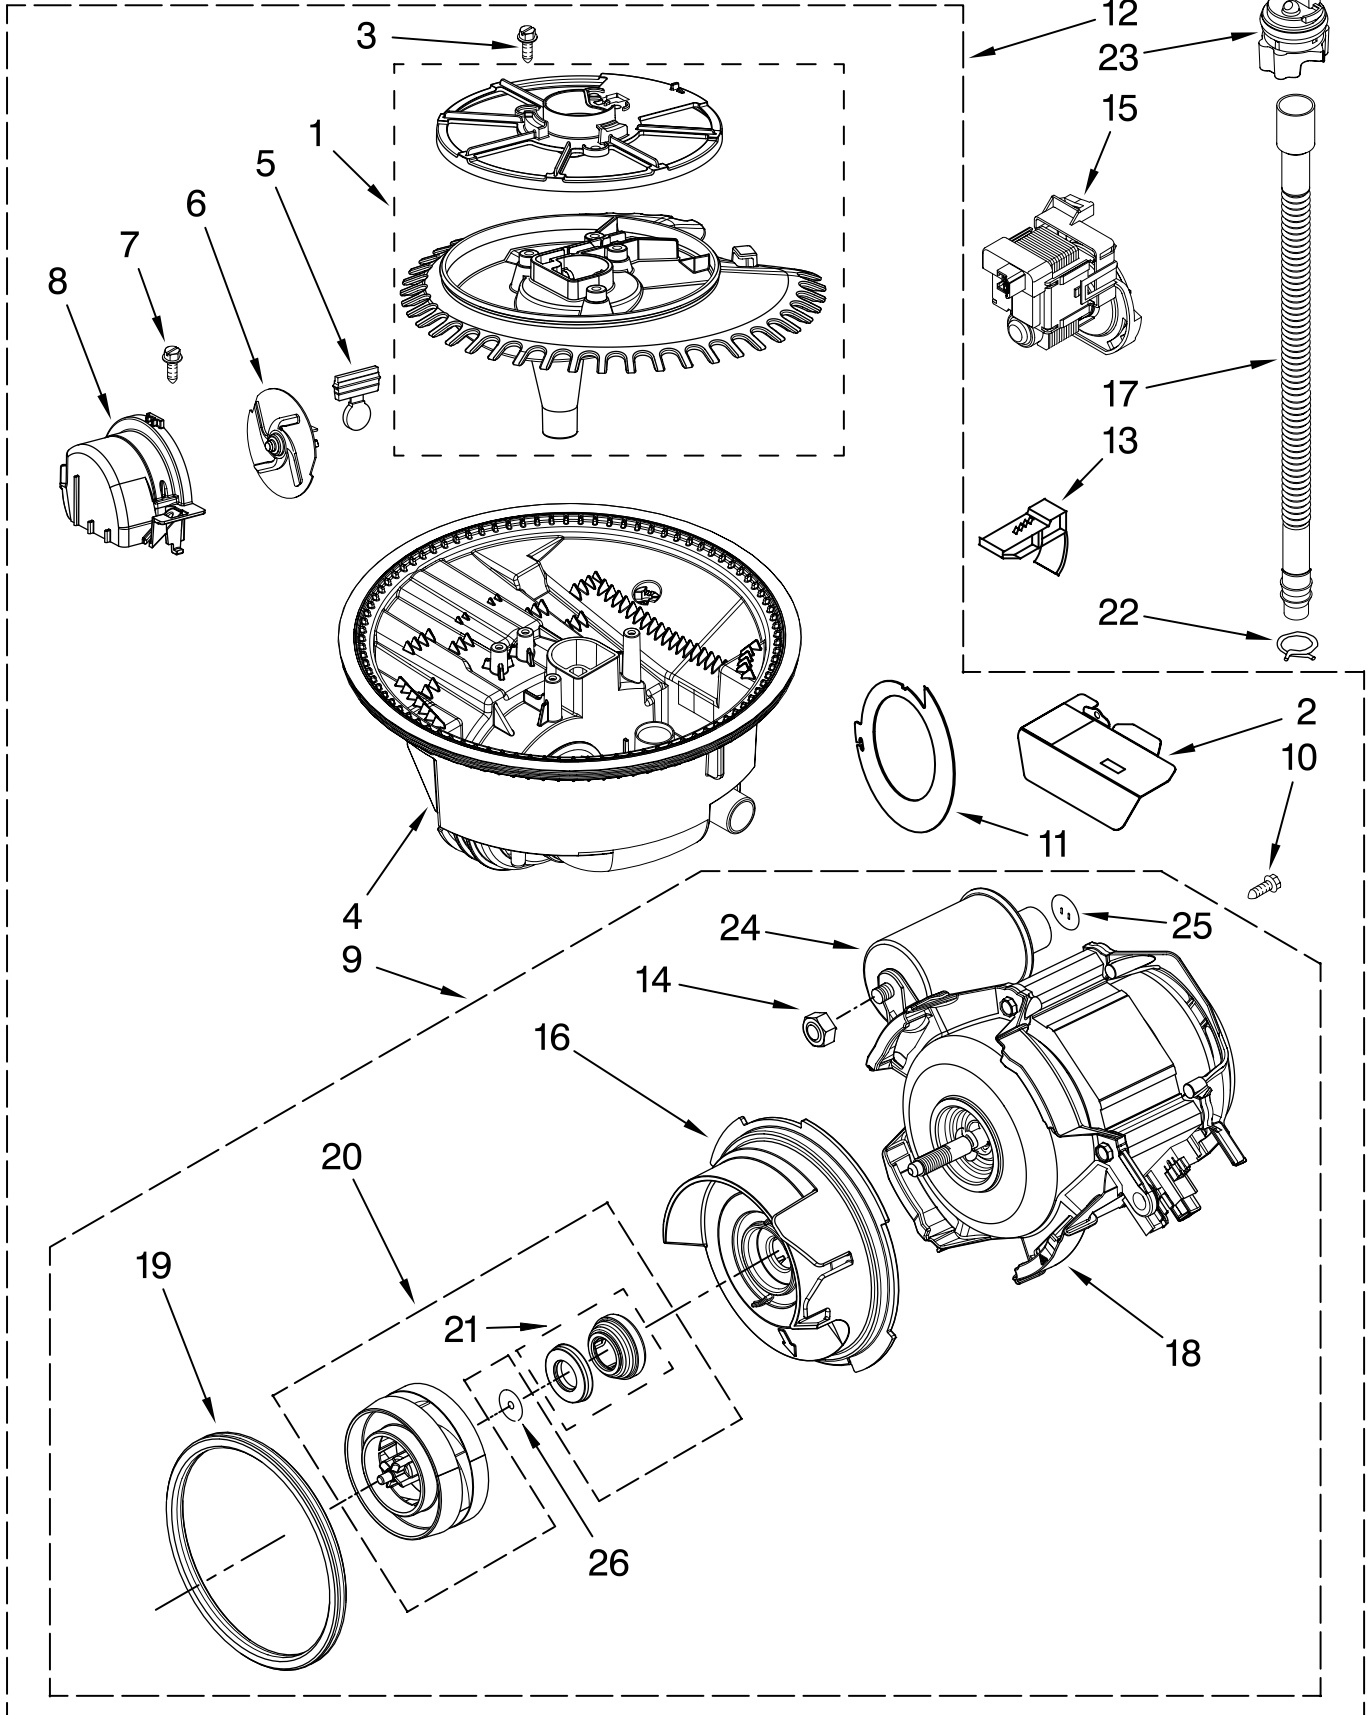

PUMP AND MOTOR PARTS

For Models: KUDS03FTBL3, KUDS03FTWH3, KUDS03FTBT3, KUDS03FTSS3

(Black)

(White)

(Biscuit)

(Stainless)

FOR ORDERING INFORMATION REFER TO PARTS PRICE LIST

PUMP AND MOTOR PARTS

For Models: KUDS03FTBL3, KUDS03FTWH3, KUDS03FTBT3, KUDS03FTSS3

(Black)

(White)

(Biscuit)

(Stainless)

Illus. No.	Part No.	DESCRIPTION
1	8534952	Accumulator Assy
2	8283527	Shield, Motor
3	3400069	Screw
4	8572618	Sump With Seal
5	8268375	Check Valve, Sump
6	W10083957	Chopper Assembly
7	9741232	Screw
8	8531857	Protector, Inlet
9	8535760	Motor Assembly
10	3400217	Screw
11	W10084567	Screen, Separation
12	W10084107	Sump & Motor Assembly (Includes Item 13)
13	8269524	Tab, Sump
14	8533949	Nut
15	661662	Pump, Drain
16	8531019	Volute, Back (Also Order Items 21 & 26)
17	8269144	Hose, Drain
18	8535759	Motor
19	8268397	Seal, Volute
20	8531017	Impeller Kit (Also Order Item 26)
21	8268403	Face Seal Assembly (Also Order Item 26)
22	356138	Clamp, Hose
23	W10134016	Optical Water Indicator
24	8535474	Capacitor
25	8534946	Shield, Capacitor
26	8531018	Washer

FOR ORDERING INFORMATION REFER TO PARTS PRICE LIST