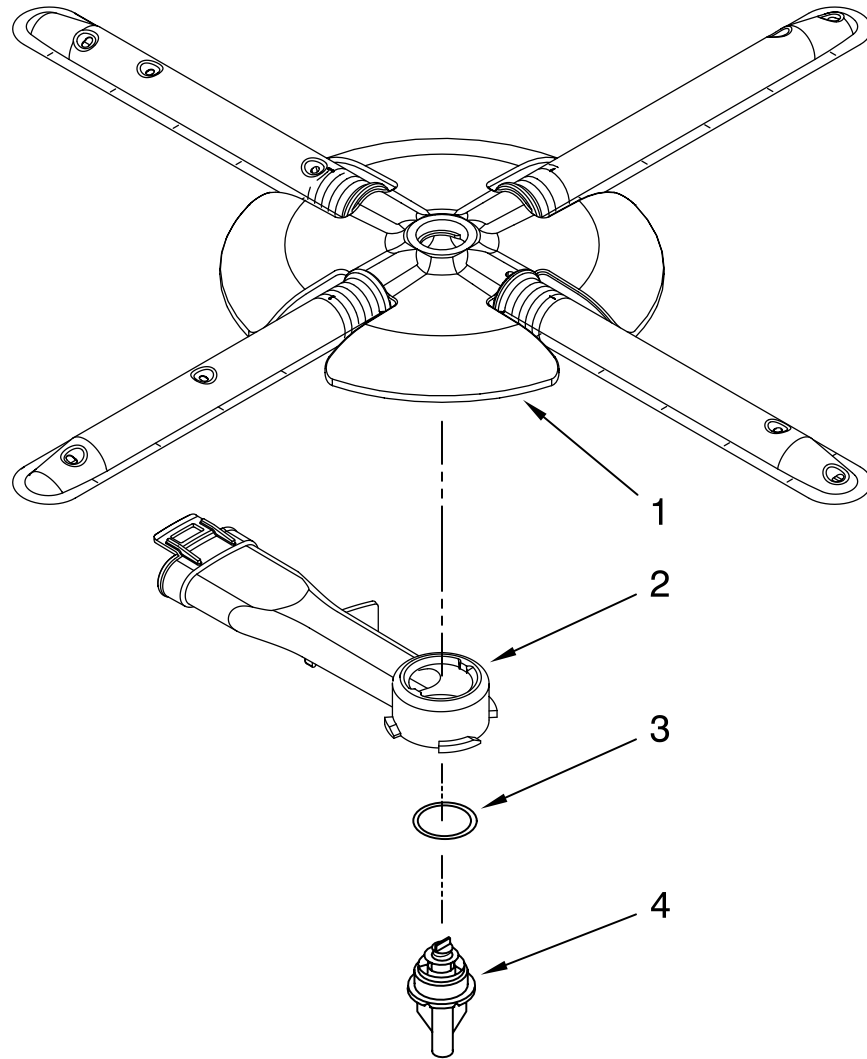

FOR ORDERING INFORMATION REFER TO PARTS PRICE LIST

UPPER RACK AND TRACK PARTS

For Models: KUDS03FTBL3, KUDS03FTWH3, KUDS03FTBT3, KUDS03FTSS3
 (Black) (White) (Biscuit) (Stainless)

Illus. No.	Part No.	DESCRIPTION
1	8539235	Dishrack, Upper
2	W10082839	Housing, Adjuster
3		Actuator, Adjuster
	W10077838	Right Hand
	W10077839	Left Hand
4	8268653	Adjuster Assembly
5	8270138	Wheel
6	8268703	Axel, Adjuster
7	8281156	Screw
8	9744566	Tine Row
9	W10082853	Clip, Pivot
10	8539102	Positioner, Dual
11	W10082840	Cover, Adjuster
12	9741232	Retainer
13	W10082834	Positioner, Arm
14	W10077844	Clip, No-Flip
15		Track, Assembly
	W10078218	Right Hand
	W10078217	Left Hand
		(Also Order Item 18)
16	W10077876	Mount, Track
		(Also Order Item 18)
17		Stop, Track
	8573954	Right
	8573953	Left
18	9743002	Gasket, Bracket Mounting
19	3400072	Screw
20	8539110	Handle, Dishrack
21	8268804	Cupshelf
22	8562026	Clip, Cupshelf

LOWER RACK PARTS

For Models: KUDS03FTBL3, KUDS03FTWH3, KUDS03FTBT3, KUDS03FTSS3
 (Black) (White) (Biscuit) (Stainless)

Illus. No.	Part No.	DESCRIPTION
1	8519680	Lower Rack
2		Lid, Basket Silverware
	8519695	Left Side
	8519663	Right Side
3	W10082868	Wheel & Transport Assembly
4	8531233	Basket, Silverware
5	W10078227	Pivot, Tine Row
6	8519682	Tine, Row
7	8519702	Basket, Utensil
8	W10078215	Retainer, Tine Row (Combo)
9	8531314	Retainer, Tine Row

FOR ORDERING INFORMATION REFER TO PARTS PRICE LIST

LOWER WASHARM AND STRAINER PARTS

For Models: KUDS03FTBL3, KUDS03FTWH3, KUDS03FTBT3, KUDS03FTSS3
(Black) (White) (Biscuit) (Stainless)

Illus. No.	Part No.	DESCRIPTION
1	W10077965	Wash Arm Assembly
2	W10077899	Cap, Internal Rear Feed (Also Order Item 3)
3	8268340	Seal, Sprayarm
4	W10077898	Hub, Lower Sprayarm (Also Order Item 3)