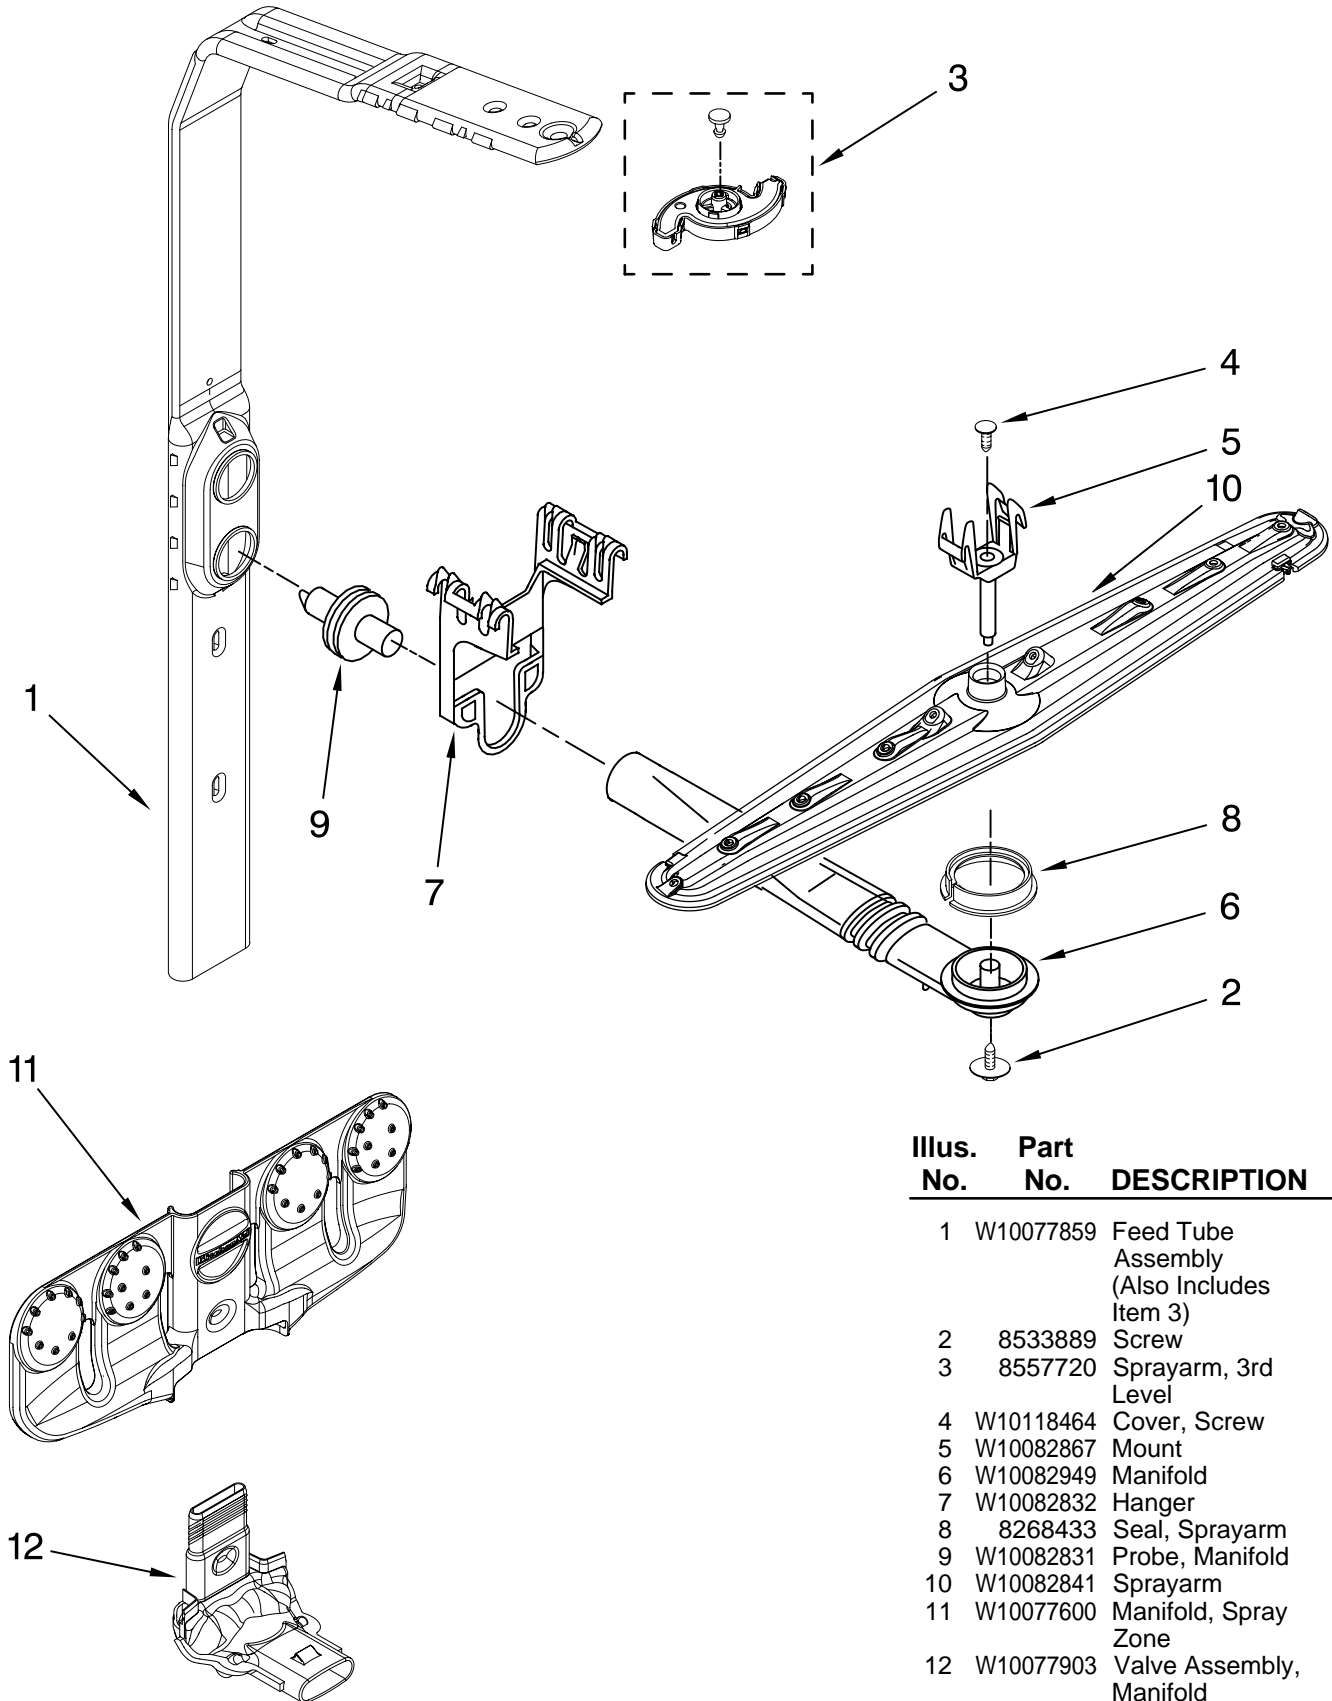

UPPER WASH AND RINSE PARTS

For Models: KUDS03FTBL3, KUDS03FTWH3, KUDS03FTBT3, KUDS03FTSS3

(Black)

(White)

(Biscuit)

(Stainless)

Illus. No.	Part No.	DESCRIPTION

1	W10077859	Feed Tube Assembly (Also Includes Item 3)
2	8533889	Screw
3	8557720	Sprayarm, 3rd Level
4	W10118464	Cover, Screw
5	W10082867	Mount
6	W10082949	Manifold
7	W10082832	Hanger
8	8268433	Seal, Sprayarm
9	W10082831	Probe, Manifold
10	W10082841	Sprayarm
11	W10077600	Manifold, Spray Zone
12	W10077903	Valve Assembly, Manifold

FOR ORDERING INFORMATION REFER TO PARTS PRICE LIST