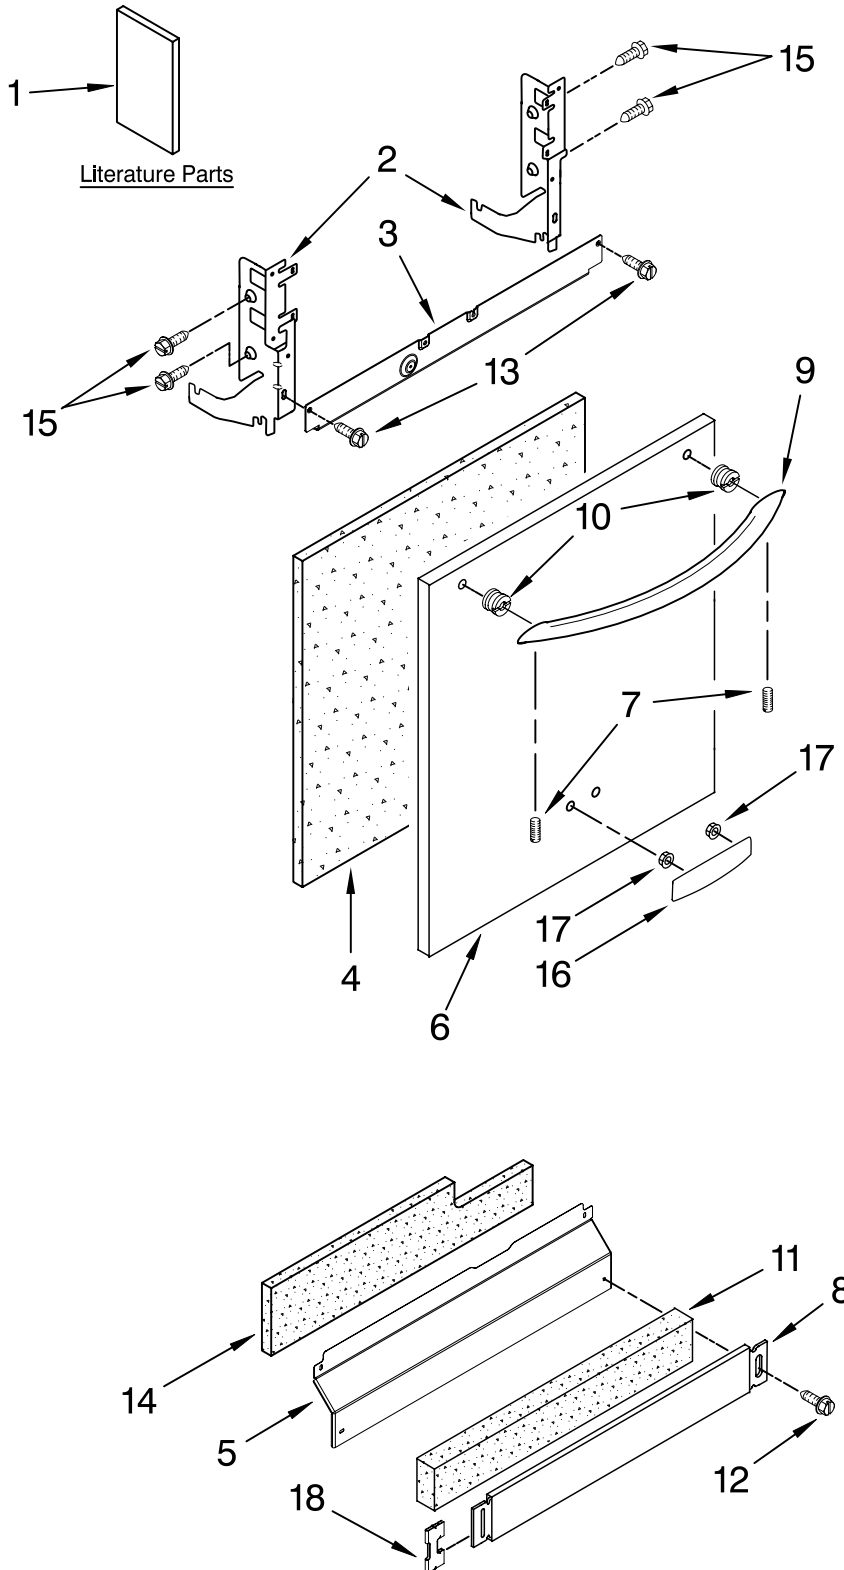

KitchenAid® DOOR AND PANEL PARTS

For Models: KUDS03FTBL3, KUDS03FTWH3, KUDS03FTBT3, KUDS03FTSS3
 (Black) (White) (Biscuit) (Stainless)

UNDERCOUNTER
 DISHWASHER

Illus. No.	Part No.	DESCRIPTION
1		Literature Parts
	W10078153	Instructions, Installation
	W10084560	Energy Guide
	W10193741	Guide, Use & Care Spanish
	W10193740	Guide, Use & Care English/French
	W10130990	Tech Sheet
2		Arm, Hinge
	8534854	Left
	8534853	Right
3	8564886	Stiffener, Door
4	W10073520	Insulation, Door
5		Access Panel (Includes Item 14)
	8558260	Black
	8558261	White
	8558262	Biscuit
6		Panel, Full Front (Includes Items 4, 10, 16 & 17)
	W10078007	Black
	W10078008	White
	W10078009	Biscuit
	W10137623	Stainless
7	8534008	Screw
8		Toe Panel (Includes Items 11 & 18)
	8558252	Black
	8558253	White
	8558254	Biscuit
9		Handle Assy
	W10083936	Black
	W10083937	White
	W10083938	Biscuit
	W10083935	Stainless
10	8564951	Stud, Mounting
11	8268581	Insulation, Toe Panel
12		Screw
	302868	Black
	3400836	White
	3400865	Biscuit
13	304392	Screw
14	8542578	Insulation, Access Panel
15	3400071	Screw
16		Nameplate
	W10021860	Black
	W10021870	White
	W10021880	Biscuit
	W10021850	Stainless
17	2004333	Nut
18	8269016	Clip, Grounding

FOR ORDERING INFORMATION REFER TO PARTS PRICE LIST

CONTROL PANEL PARTS

For Models: KUDS03FTBL3, KUDS03FTWH3, KUDS03FTBT3, KUDS03FTSS3
 (Black) (White) (Biscuit) (Stainless)

Illus. No.	Part No.	DESCRIPTION
1		Console Assembly (Includes Insert)
	W10084174	Black
	W10084175	White
	W10084176	Biscuit
	W10084177	Stainless
2	8546546	Clip, BI-Metal
3	661663	Bi-Metal
4	3369051	Screw
5	W10077360	Latch Assembly
6	W10084141	Control, Electronic
7	W10134019	Switch, Door