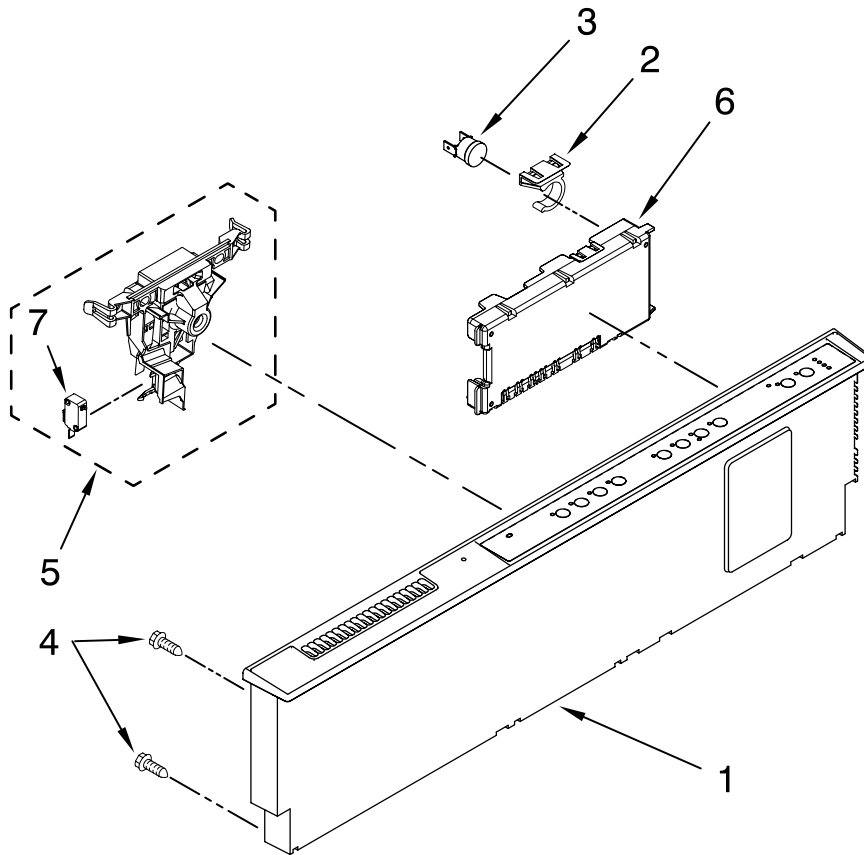

KitchenAid® DOOR AND PANEL PARTS

For Models: KUDS03FTBL3, KUDS03FTWH3, KUDS03FTBT3, KUDS03FTSS3
 (Black) (White) (Biscuit) (Stainless)

UNDERCOUNTER
 DISHWASHER

Illus. No.	Part No.	DESCRIPTION
1		Literature Parts
	W10078153	Instructions, Installation
	W10084560	Energy Guide
	W10193741	Guide, Use & Care Spanish
	W10193740	Guide, Use & Care English/French
	W10130990	Tech Sheet
2		Arm, Hinge
	8534854	Left
	8534853	Right
3	8564886	Stiffener, Door
4	W10073520	Insulation, Door
5		Access Panel (Includes Item 14)
	8558260	Black
	8558261	White
	8558262	Biscuit
6		Panel, Full Front (Includes Items 4, 10, 16 & 17)
	W10078007	Black
	W10078008	White
	W10078009	Biscuit
	W10137623	Stainless
7	8534008	Screw
8		Toe Panel (Includes Items 11 & 18)
	8558252	Black
	8558253	White
	8558254	Biscuit
9		Handle Assy
	W10083936	Black
	W10083937	White
	W10083938	Biscuit
	W10083935	Stainless
10	8564951	Stud, Mounting
11	8268581	Insulation, Toe Panel
12		Screw
	302868	Black
	3400836	White
	3400865	Biscuit
13	304392	Screw
14	8542578	Insulation, Access Panel
15	3400071	Screw
16		Nameplate
	W10021860	Black
	W10021870	White
	W10021880	Biscuit
	W10021850	Stainless
17	2004333	Nut
18	8269016	Clip, Grounding

FOR ORDERING INFORMATION REFER TO PARTS PRICE LIST

CONTROL PANEL PARTS

For Models: KUDS03FTBL3, KUDS03FTWH3, KUDS03FTBT3, KUDS03FTSS3
 (Black) (White) (Biscuit) (Stainless)

Illus. No.	Part No.	DESCRIPTION
1		Console Assembly (Includes Insert)
	W10084174	Black
	W10084175	White
	W10084176	Biscuit
	W10084177	Stainless
2	8546546	Clip, BI-Metal
3	661663	Bi-Metal
4	3369051	Screw
5	W10077360	Latch Assembly
6	W10084141	Control, Electronic
7	W10134019	Switch, Door