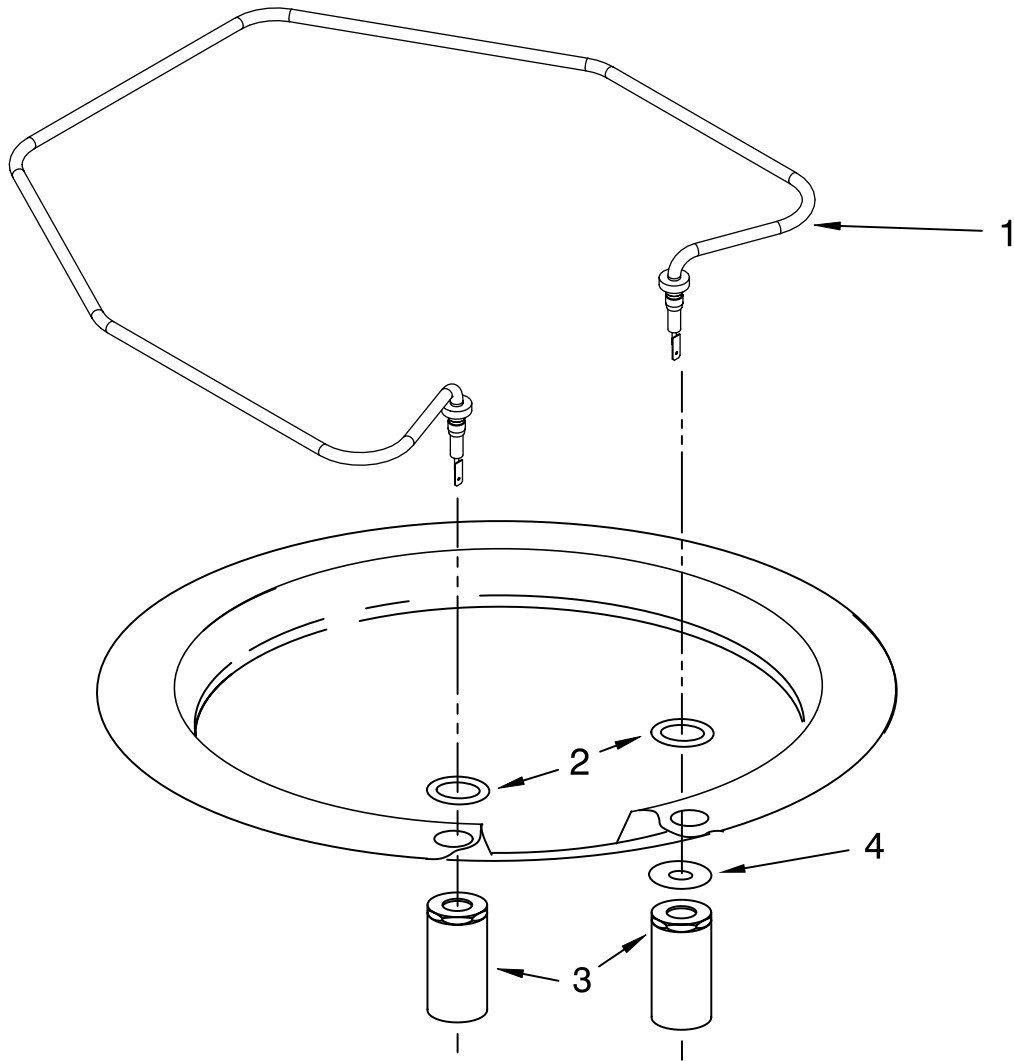

HEATER PARTS

For Models: KUDS03FTBL3, KUDS03FTWH3, KUDS03FTBT3, KUDS03FTSS3
(Black) (White) (Biscuit) (Stainless)

Illus. No.	Part No.	DESCRIPTION
1	8537057	Heater Element Assembly (Also Includes Item 2)
2	717273	Washer, Heater Element
3	8268548	Nut, Heater Element
4	3400931	Retainer, Spring Grip

NOTE: If heater element is removed, it must be replaced.

FOR ORDERING INFORMATION REFER TO PARTS PRICE LIST