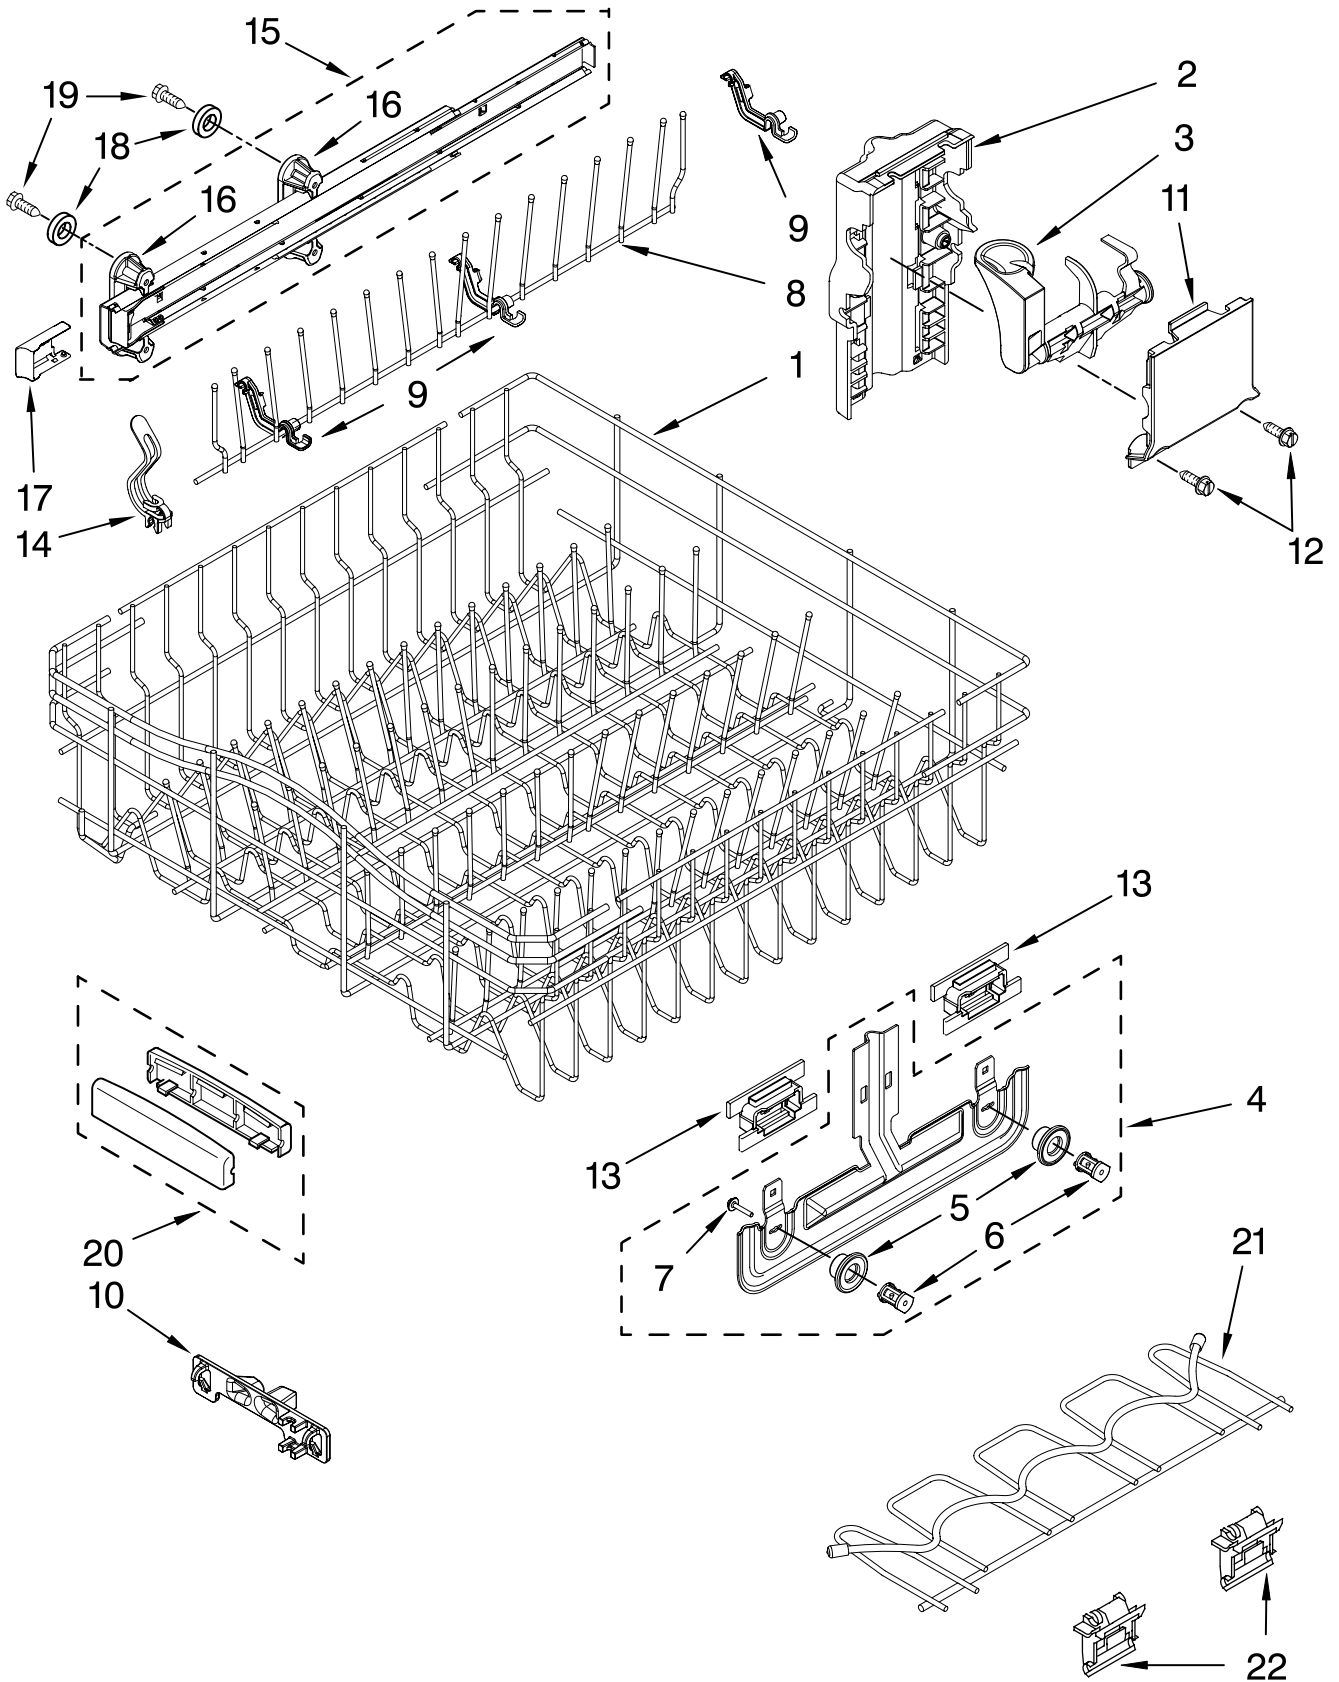

UPPER RACK AND TRACK PARTS

For Models: KUDS03FTBL3, KUDS03FTWH3, KUDS03FTBT3, KUDS03FTSS3
(Black) (White) (Biscuit) (Stainless)

FOR ORDERING INFORMATION REFER TO PARTS PRICE LIST

UPPER RACK AND TRACK PARTS

For Models: KUDS03FTBL3, KUDS03FTWH3, KUDS03FTBT3, KUDS03FTSS3
(Black)   (White)   (Biscuit)   (Stainless)

Illus. No.	Part No.	DESCRIPTION
1	8539235	Dishrack, Upper
2	W10082839	Housing, Adjuster
3		Actuator, Adjuster
	W10077838	Right Hand
	W10077839	Left Hand
4	8268653	Adjuster Assembly
5	8270138	Wheel
6	8268703	Axel, Adjuster
7	8281156	Screw
8	9744566	Tine Row
9	W10082853	Clip, Pivot
10	8539102	Positioner, Dual
11	W10082840	Cover, Adjuster
12	9741232	Retainer
13	W10082834	Positioner, Arm
14	W10077844	Clip, No-Flip
15		Track, Assembly
	W10078218	Right Hand
	W10078217	Left Hand
		(Also Order Item 18)
16	W10077876	Mount, Track
		(Also Order Item 18)
17		Stop, Track
	8573954	Right
	8573953	Left
18	9743002	Gasket, Bracket Mounting
19	3400072	Screw
20	8539110	Handle, Dishrack
21	8268804	Cupshelf
22	8562026	Clip, Cupshelf