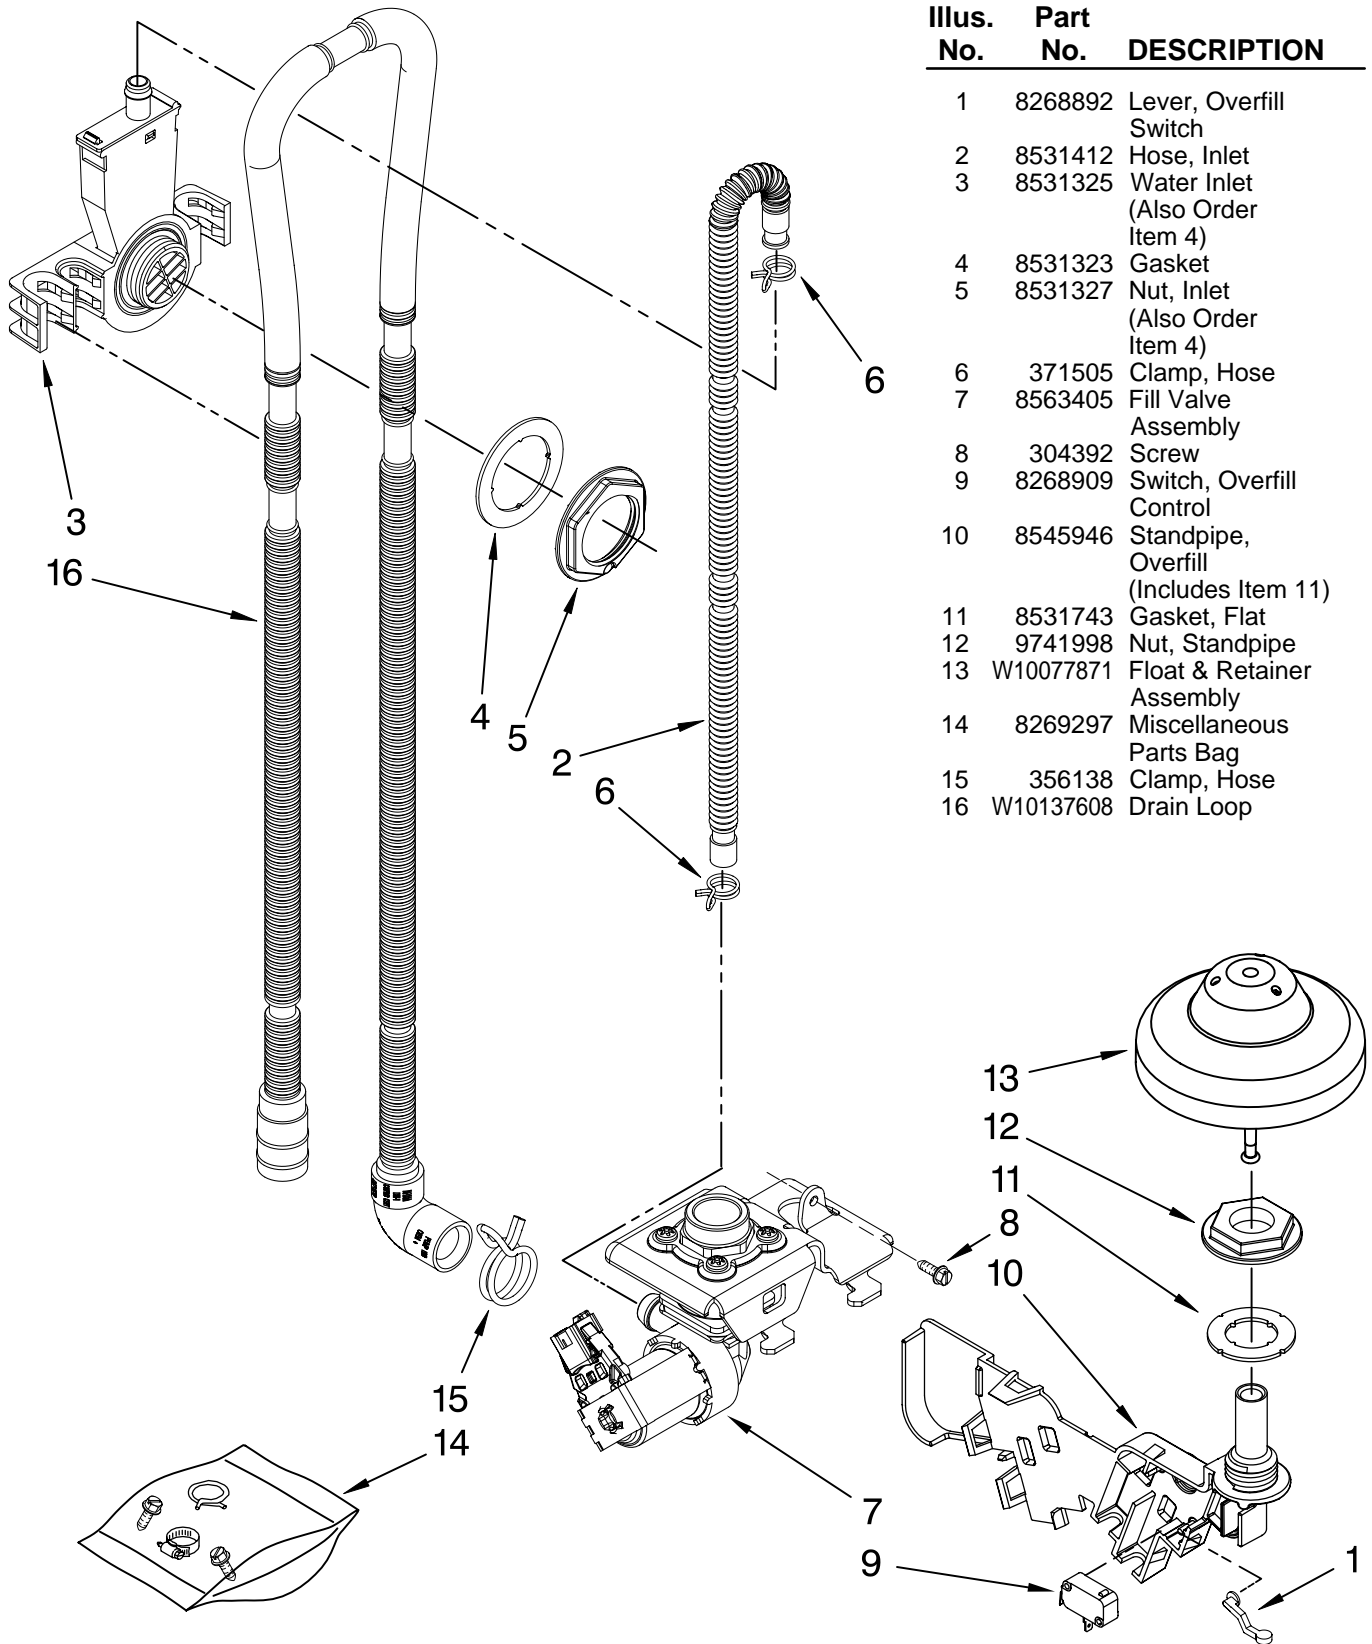

Illus. No.	Part No.	DESCRIPTION
6	8269259	Gasket, Vent
7	W10077877	Deflector, Vent (Also Order Item 6)
8	W10077882	Dispenser Assembly
9	W10077881	Knob, Rinse Aid
10	8545608	Harness, Vent Motor

Illus. No.	Part No.	DESCRIPTION
11	W10078202	Wiring Harness
12	8281154	Screw
13	8535660	Seal, Console/Door
14	8535637	Bracket Dispenser
15	8531865	Shield, Dispenser

FOR ORDERING INFORMATION REFER TO PARTS PRICE LIST

FILL, DRAIN, AND OVERFILL PARTS

For Models: KUDS03FTBL3, KUDS03FTWH3, KUDS03FTBT3, KUDS03FTSS3

(Black)

(White)

(Biscuit)

(Stainless)

Illus. No.	Part No.	DESCRIPTION
1	8268892	Lever, Overflow Switch
2	8531412	Hose, Inlet
3	8531325	Water Inlet (Also Order Item 4)
4	8531323	Gasket
5	8531327	Nut, Inlet (Also Order Item 4)
6	371505	Clamp, Hose
7	8563405	Fill Valve Assembly
8	304392	Screw
9	8268909	Switch, Overflow Control
10	8545946	Standpipe, Overflow (Includes Item 11)
11	8531743	Gasket, Flat
12	9741998	Nut, Standpipe
13	W10077871	Float & Retainer Assembly
14	8269297	Miscellaneous Parts Bag
15	356138	Clamp, Hose
16	W10137608	Drain Loop

TUB AND FRAME PARTS

For Models: KUDS03FTBL3, KUDS03FTWH3, KUDS03FTBT3, KUDS03FTSS3

(Black)

(White)

(Biscuit)

(Stainless)

Illus. No.	Part No.	DESCRIPTION
1	W10164353	Tub Assembly
2	8574123	Barrier, Moisture Undercounter
3	W10112096	Door Seal
4	W10082838	Plug Tub
5	8572661	Actuator Assembly
6	W10082769	Motor, Wax
7	8269110	Seal, Cabinet
8	8573061	Strain Relief
9	8270021	Mount, Door Balance
10	3367670	Screw
11	8269145	Bracket, Undercounter
12	3400074	Screw
13	3400924	Retainer, Push-in
14	3370389	Screw
15	8268977	Wheel Leg
16	8524584	Leveler, Leg
17	8524474	Wheel, door Balance
18	8270020	Spring, Door Balance
19	3400892	Screw
20	8268991	Cover, Terminal Box
21	8535568	Link, Door Balance
22	8268582	Insulator, Sound
23	304666	Retainer, Push
24	8573239	Shield, Sound Tub
25	9742648	Bracket, Thermostat
26	661566	Thermostat
27	W10077370	Strike, Latch
28	3378128	Washer, Pronged Cup
29	3400014	Screw