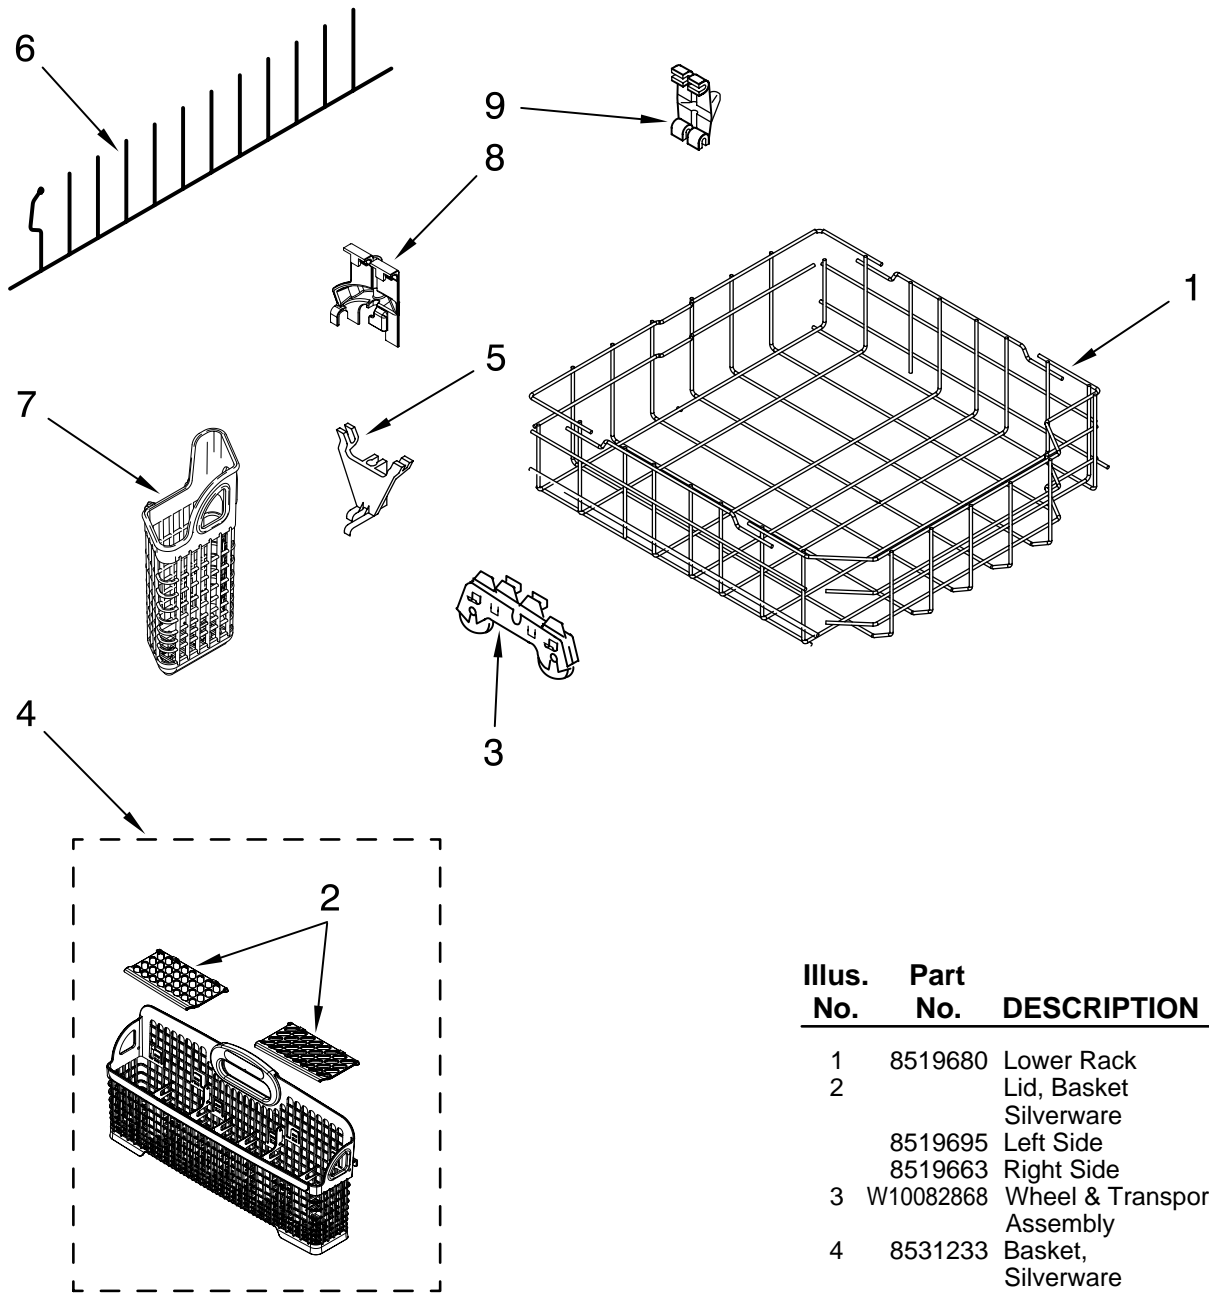

LOWER RACK PARTS

For Models: KUDS03FTBL3, KUDS03FTWH3, KUDS03FTBT3, KUDS03FTSS3
(Black) (White) (Biscuit) (Stainless)

Illus. No.	Part No.	DESCRIPTION
1	8519680	Lower Rack
2		Lid, Basket Silverware
	8519695	Left Side
	8519663	Right Side
3	W10082868	Wheel & Transport Assembly
4	8531233	Basket, Silverware
5	W10078227	Pivot, Tine Row
6	8519682	Tine, Row
7	8519702	Basket, Utensil
8	W10078215	Retainer, Tine Row (Combo)
9	8531314	Retainer, Tine Row

FOR ORDERING INFORMATION REFER TO PARTS PRICE LIST