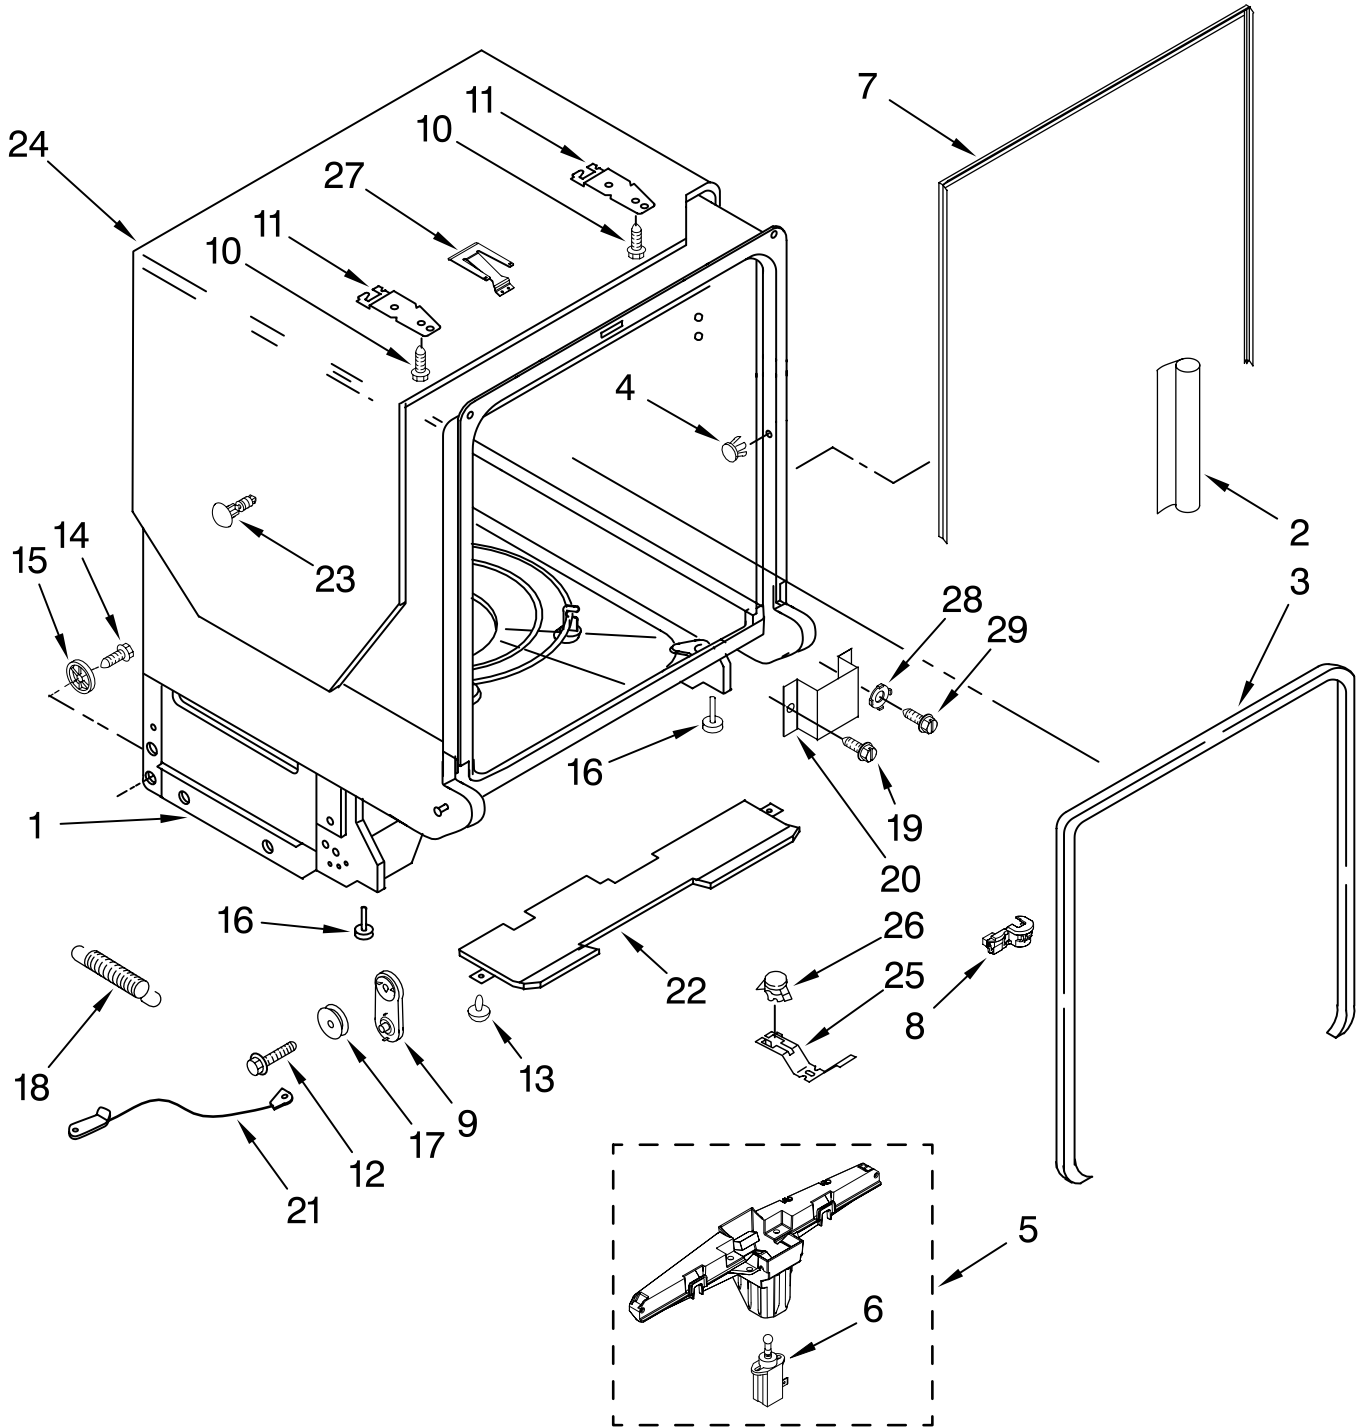

TUB AND FRAME PARTS

For Models: KUDS03FTBL3, KUDS03FTWH3, KUDS03FTBT3, KUDS03FTSS3
(Black) (White) (Biscuit) (Stainless)

FOR ORDERING INFORMATION REFER TO PARTS PRICE LIST

TUB AND FRAME PARTS

For Models: KUDS03FTBL3, KUDS03FTWH3, KUDS03FTBT3, KUDS03FTSS3

(Black)

(White)

(Biscuit)

(Stainless)

Illus. No.	Part No.	DESCRIPTION
1	W10164353	Tub Assembly
2	8574123	Barrier, Moisture Undercounter
3	W10112096	Door Seal
4	W10082838	Plug Tub
5	8572661	Actuator Assembly
6	W10082769	Motor, Wax
7	8269110	Seal, Cabinet
8	8573061	Strain Relief
9	8270021	Mount, Door Balance
10	3367670	Screw
11	8269145	Bracket, Undercounter
12	3400074	Screw
13	3400924	Retainer, Push-in
14	3370389	Screw
15	8268977	Wheel Leg
16	8524584	Leveler, Leg
17	8524474	Wheel, door Balance
18	8270020	Spring, Door Balance
19	3400892	Screw
20	8268991	Cover, Terminal Box
21	8535568	Link, Door Balance
22	8268582	Insulator, Sound
23	304666	Retainer, Push
24	8573239	Shield, Sound Tub
25	9742648	Bracket, Thermostat
26	661566	Thermostat
27	W10077370	Strike, Latch
28	3378128	Washer, Pronged Cup
29	3400014	Screw

FOR ORDERING INFORMATION REFER TO PARTS PRICE LIST