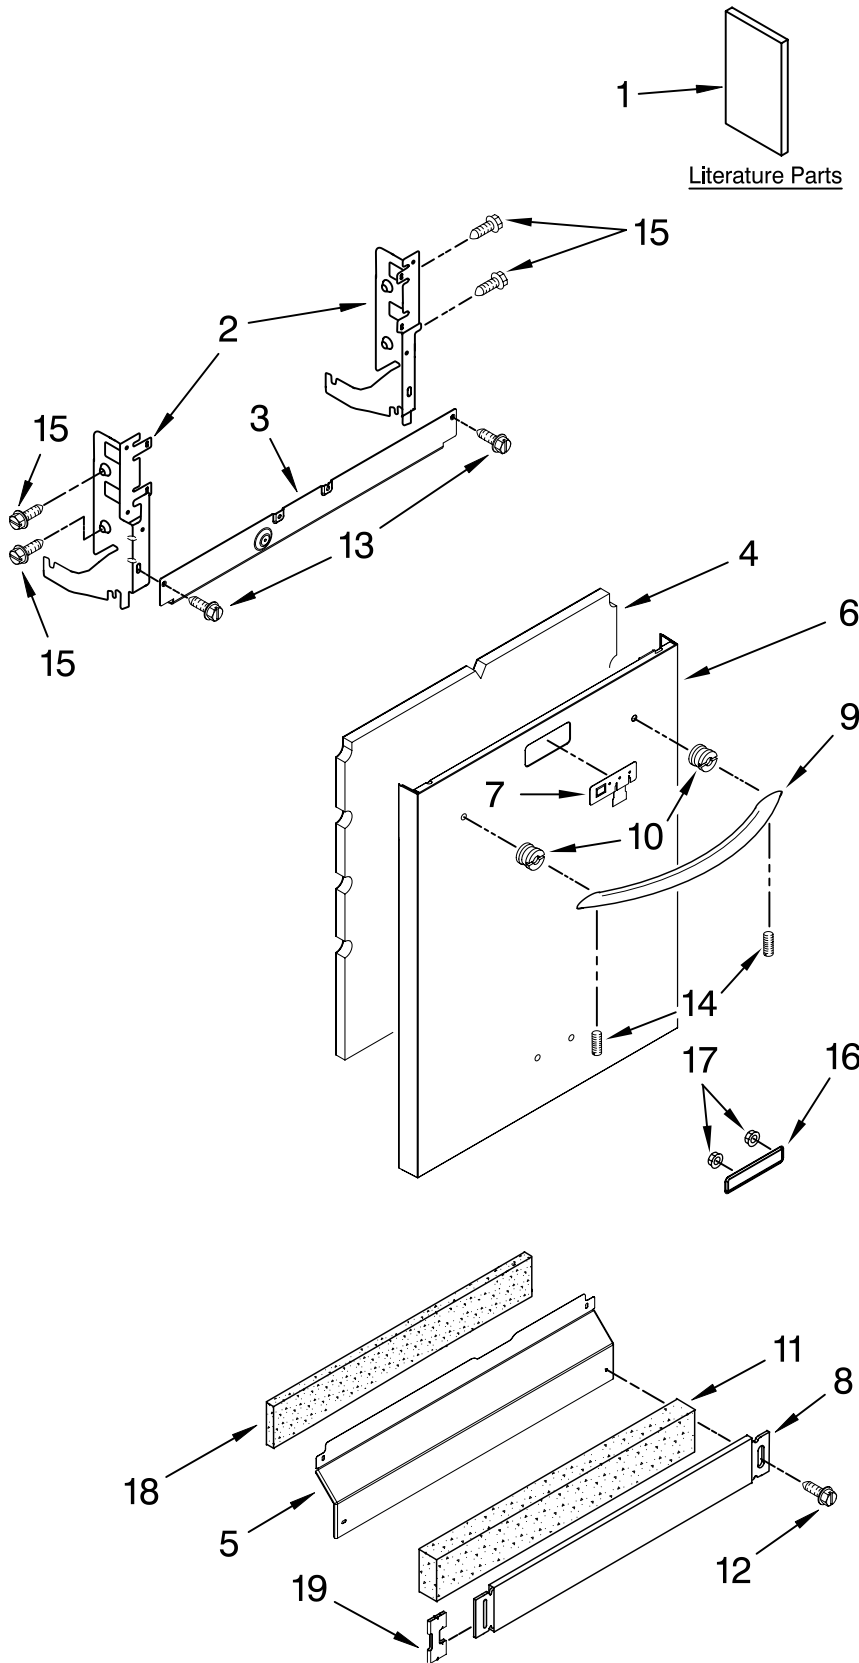

KitchenAid® DOOR AND PANEL PARTS

For Models: KUDS03STBL0, KUDS03STWH0, KUDS03STSS0

(Black)

(White)

(Stainless)

UNDERCOUNTER
DISHWASHER

Illus. No.	Part No.	DESCRIPTION
1		Literature Parts
	W10078153	Instructions, Installation
	W10111124	Energy Guide
	8574093	Guide, Use & Care
	W10077823	Guide, Consumer Reference
	W10082651	Tech Sheet
2		Arm, Hinge
	8534854	Left
	8534853	Right
3	8564886	Stiffener, Door
4	8542577	Insulation, Door
5		Access Panel
		(Includes Item 18)
	8558260	Black
	8558261	White
6		Panel, Full Front
		(Includes Items 4, 10, 16 & 17)
	W10078003	Black
	W10078004	White
	W10078006	Stainless
7		Overlay
	W10077798	Black
	W10077799	White
	W10077801	Stainless
8		Toe Panel
		(Includes Items 11 & 19)
	8558252	Black
	8558253	White
9		Handle
		(Includes Items 14)
	W10083936	Black
	W10083937	White
	W10083935	Stainless
10	8564951	Stud, Mounting
11	W10073550	Insulation, Toe Panel
12		Screw
	302868	Black
	3400836	White
13	304392	Screw
14	8534008	Screw
15	3400071	Screw (2)
16		Nameplate
	W10021860	Black
	W10021870	White
	W10021850	Stainless
17	2004333	Nut
18	W10073540	Insulation, Access Panel
19	8269016	Clip, Grounding

FOR ORDERING INFORMATION REFER TO PARTS PRICE LIST

CONTROL PANEL PARTS

For Models: KUDS03STBL0, KUDS03STWH0, KUDS03STSS0
 (Black) (White) (Stainless)

Illus. No.	Part No.	DESCRIPTION
1		Console Assembly (Includes Insert)
	W10078031	Black
	W10078032	White
	W10084126	Stainless
2	8531877	Cable, Ribbon
3	8546546	Clip, BI-Metal
5	8531873	Board, Interconnect
6	661663	BI-Metal
7	W10134019	Switch, Door
8	3369051	Screw (6)
9	W10077360	Latch Assembly
11	8575276	Control, Electronic