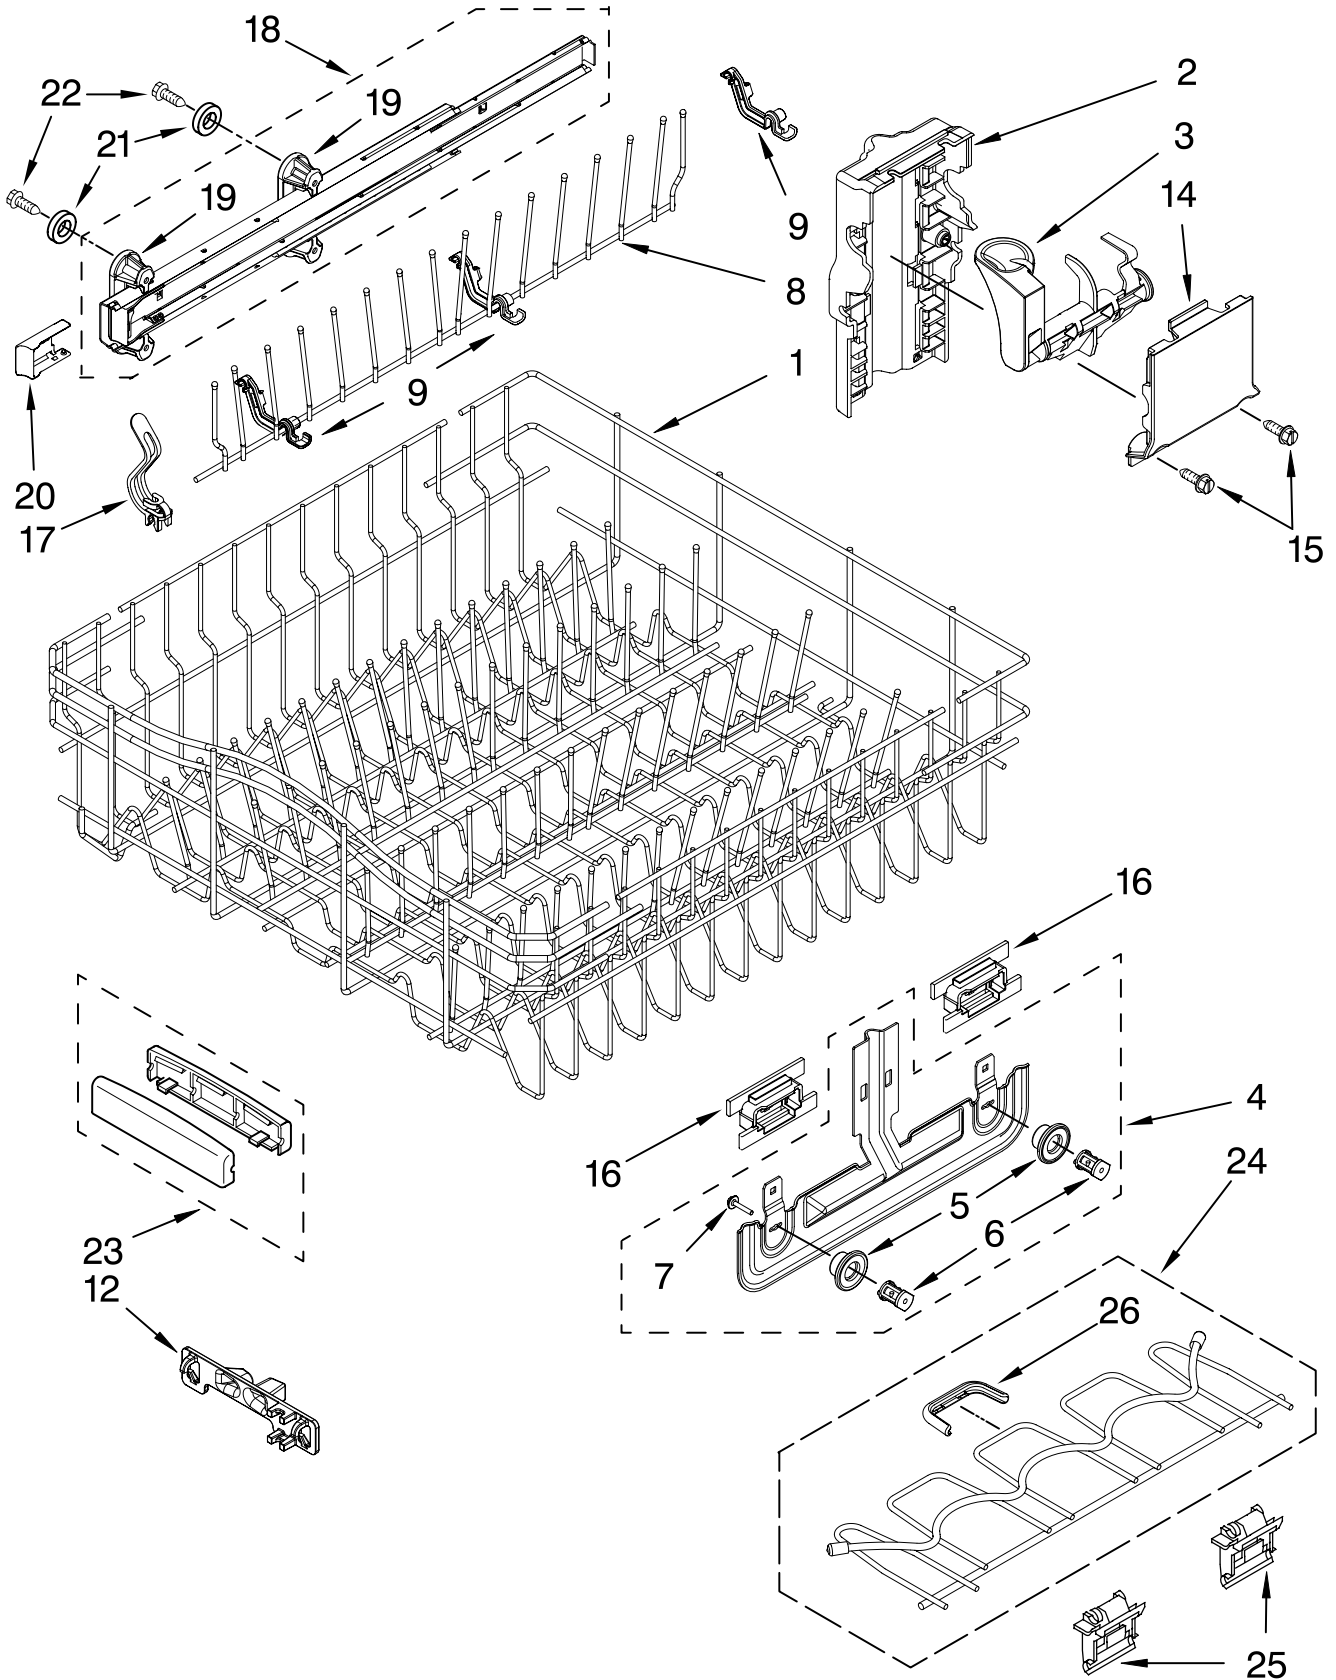

UPPER RACK AND TRACK PARTS

For Models: KUDS03STBL0, KUDS03STWH0, KUDS03STSS0
(Black) (White) (Stainless)

FOR ORDERING INFORMATION REFER TO PARTS PRICE LIST

UPPER RACK AND TRACK PARTS

For Models: KUDS03STBL0, KUDS03STWH0, KUDS03STSS0

(Black)

(White)

(Stainless)

Illus. No.	Part No.	DESCRIPTION
1	8539235	Dishrack, Upper
2	8531344	Housing, Adjuster
3		Actuator, Adjuster
	W10077838	Right Hand
	W10077839	Left Hand
4	8268653	Adjuster Assembly
5	8270138	Wheel
6	8268703	Axel, Adjuster
7	8281156	Screw
8	9744566	Tine Row
9	8539190	Clip, Pivot
12	8539102	Positioner, Dual
14	8531346	Cover, Adjuster
15	9741232	Retainer
16	8268738	Positioner, Arm
17	W10077844	Clip, No-Flip
18		Track, Assembly
	W10078218	Right Hand
	W10078217	Left Hand
		(Also Order Item 21)
19	W10077876	Mount, Track
		(Also Order Item 21)
20		Stop, Track
	8573954	Right
	8573953	Left
21	9743002	Gasket, Bracket Mounting
22	3400072	Screw (8)
23	8539110	Handle, Dishrack
24	W10077957	Cupshelf
25	8562026	Clip, Cupshelf
26	W10077843	Indicator, Cupshelf

FOR ORDERING INFORMATION REFER TO PARTS PRICE LIST