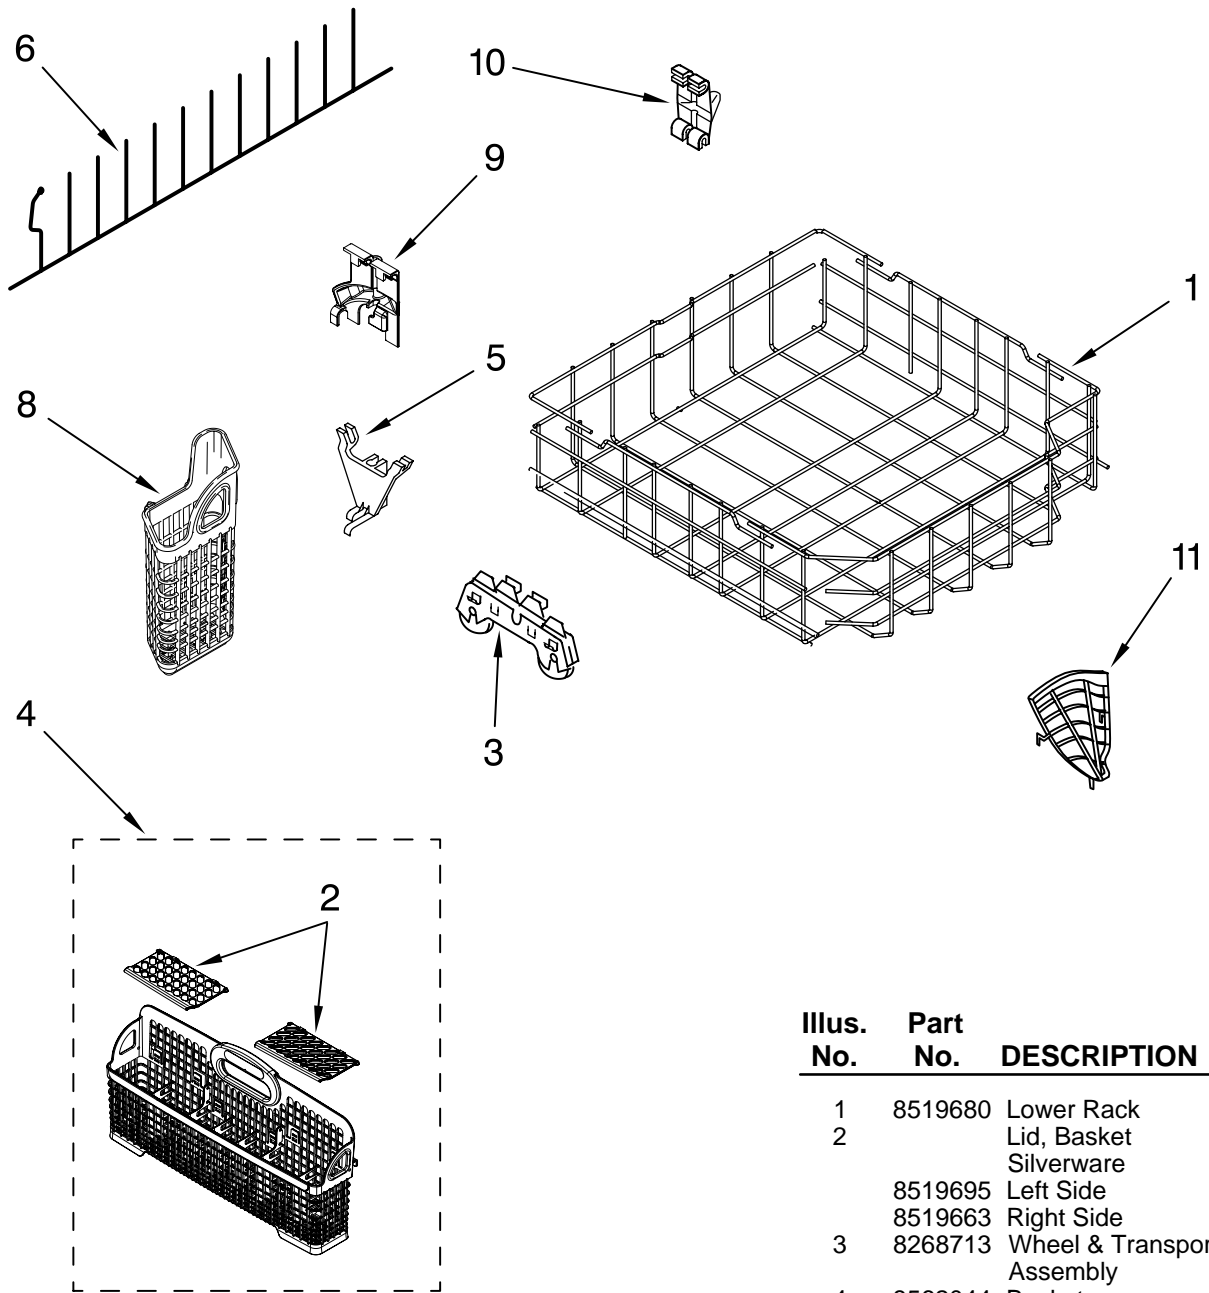

LOWER RACK PARTS

For Models: KUDS03STBL0, KUDS03STWH0, KUDS03STSS0
(Black) (White) (Stainless)

Illus. No.	Part No.	DESCRIPTION
1	8519680	Lower Rack
2		Lid, Basket
		Silverware
	8519695	Left Side
	8519663	Right Side
3	8268713	Wheel & Transport Assembly
4	8562044	Basket, Silverware
5	8268744	Pivot, Tine Row
6	8519682	Tine Row
8	8519702	Basket, Utensil
9	W10107150	Retainer, Tine Row (Combo)
10	8268745	Retainer, Tine Row
11	8562069	Holder, Knife

FOR ORDERING INFORMATION REFER TO PARTS PRICE LIST