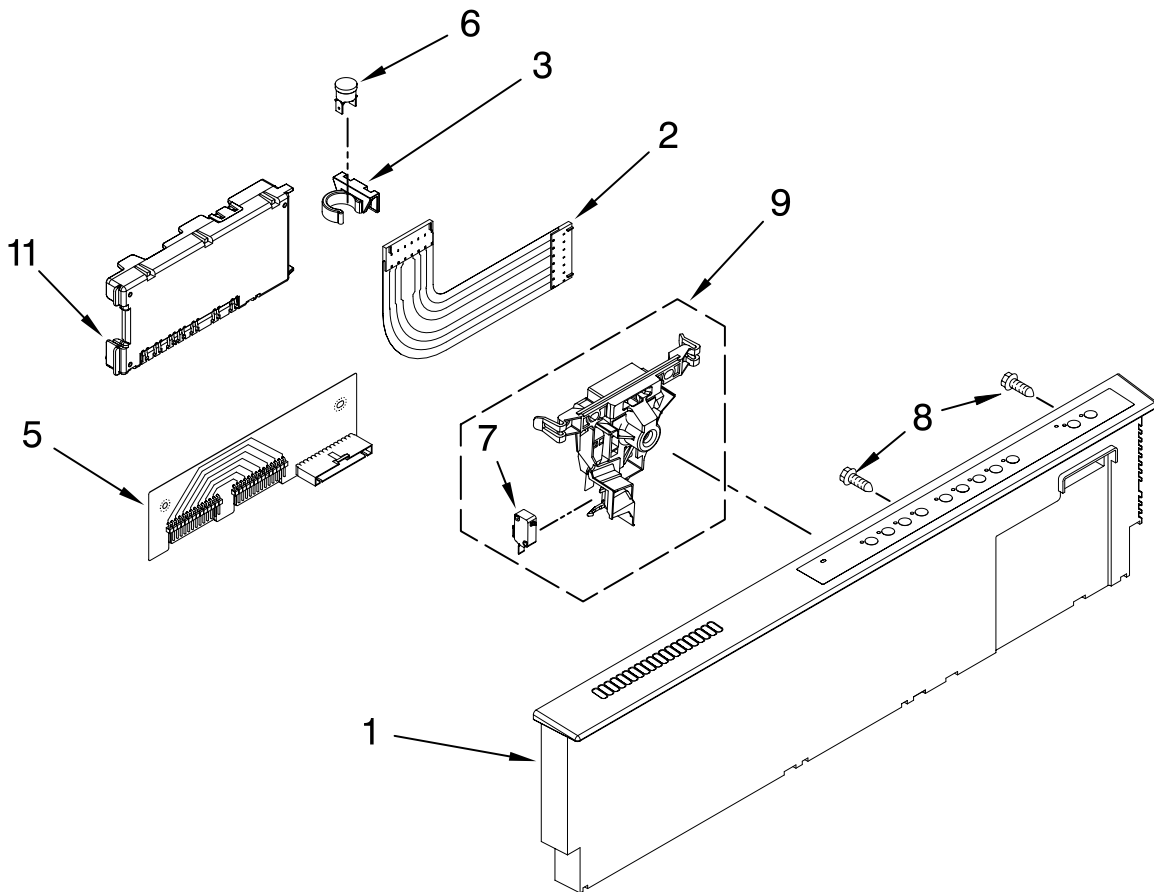

CONTROL PANEL PARTS

For Models: KUDS03STBL0, KUDS03STWH0, KUDS03STSS0
(Black) (White) (Stainless)

Illus. No.	Part No.	DESCRIPTION
1		Console Assembly (Includes Insert)
	W10078031	Black
	W10078032	White
	W10084126	Stainless
2	8531877	Cable, Ribbon
3	8546546	Clip, BI-Metal
5	8531873	Board, Interconnect
6	661663	BI-Metal
7	W10134019	Switch, Door
8	3369051	Screw (6)
9	W10077360	Latch Assembly
11	8575276	Control, Electronic

FOR ORDERING INFORMATION REFER TO PARTS PRICE LIST