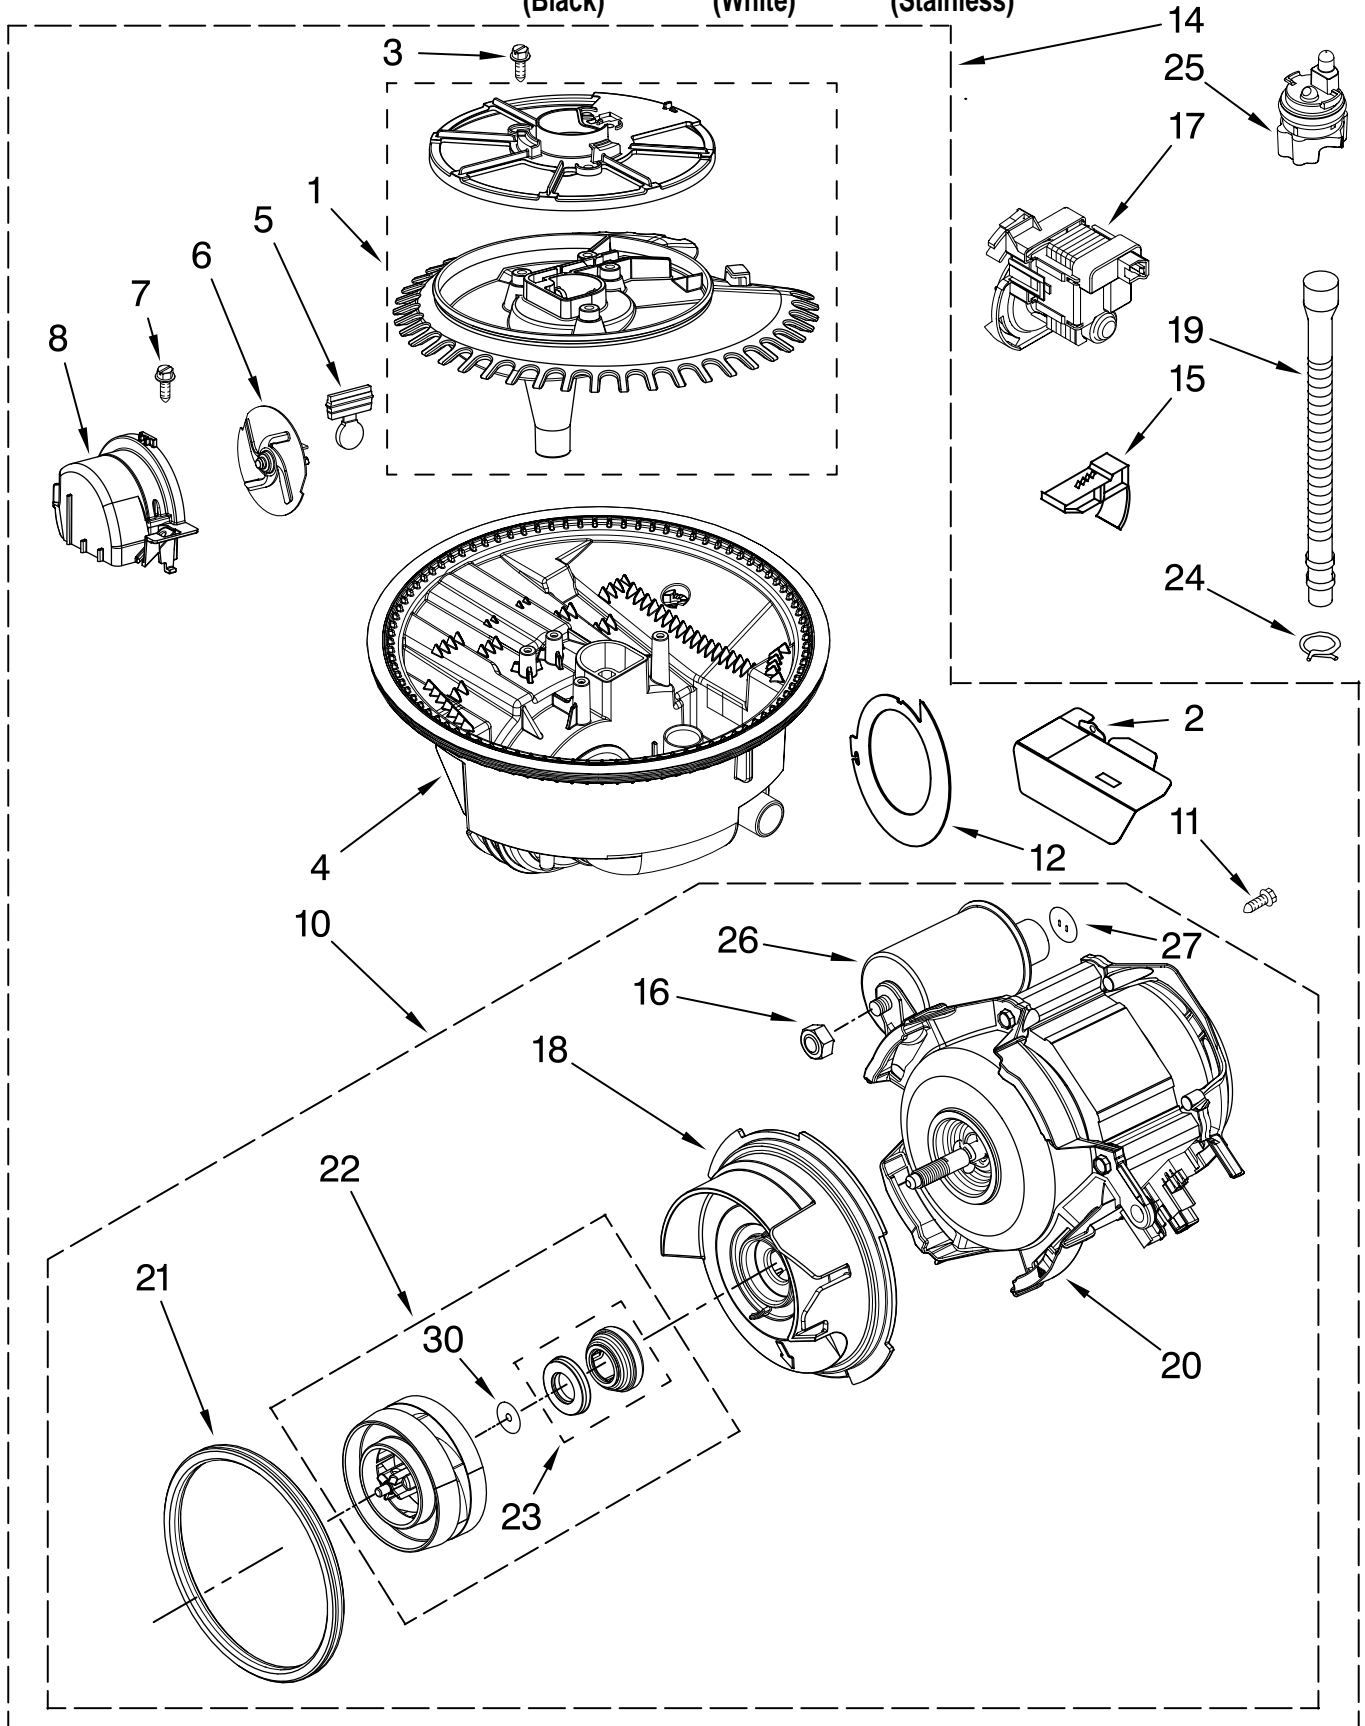

PUMP AND MOTOR PARTS

For Models: KUDS03STBL0, KUDS03STWH0, KUDS03STSS0
(Black) (White) (Stainless)

FOR ORDERING INFORMATION REFER TO PARTS PRICE LIST

PUMP AND MOTOR PARTS

For Models: KUDS03STBL0, KUDS03STWH0, KUDS03STSS0
(Black) (White) (Stainless)

Illus. No.	Part No.	DESCRIPTION
1	8534952	Accumulator Assy
2	8283527	Shield, Motor
3	3400069	Screw
4	8572618	Sump With Seal
5	8268375	Check Valve, Sump
6	W10083957	Chopper Assembly
7	9741232	Screw
8	8531857	Protector, Inlet
10	8535760	Motor Assembly
11	3400217	Screw
12	8268391	Screen, Separation
14	W10084107	Sump & Motor Assembly (Includes Item 15)
15	8269524	Tab, Sump
16	8533949	Nut
17	661662	Pump, Drain
18	8531019	Volute, Back (Also Order Items 23 & 30)
19	8269144	Hose, Drain
20	8535759	Motor
21	8268397	Seal, Volute
22	8531017	Impeller Kit
23	8268403	Face Seal Assembly (Also Order Item 30)
24	356138	Clamp, Hose
25	W10082647	Optical Water Indicator
26	8535474	Capacitor
27	8534946	Shield, Capacitor
30	8531018	Washer