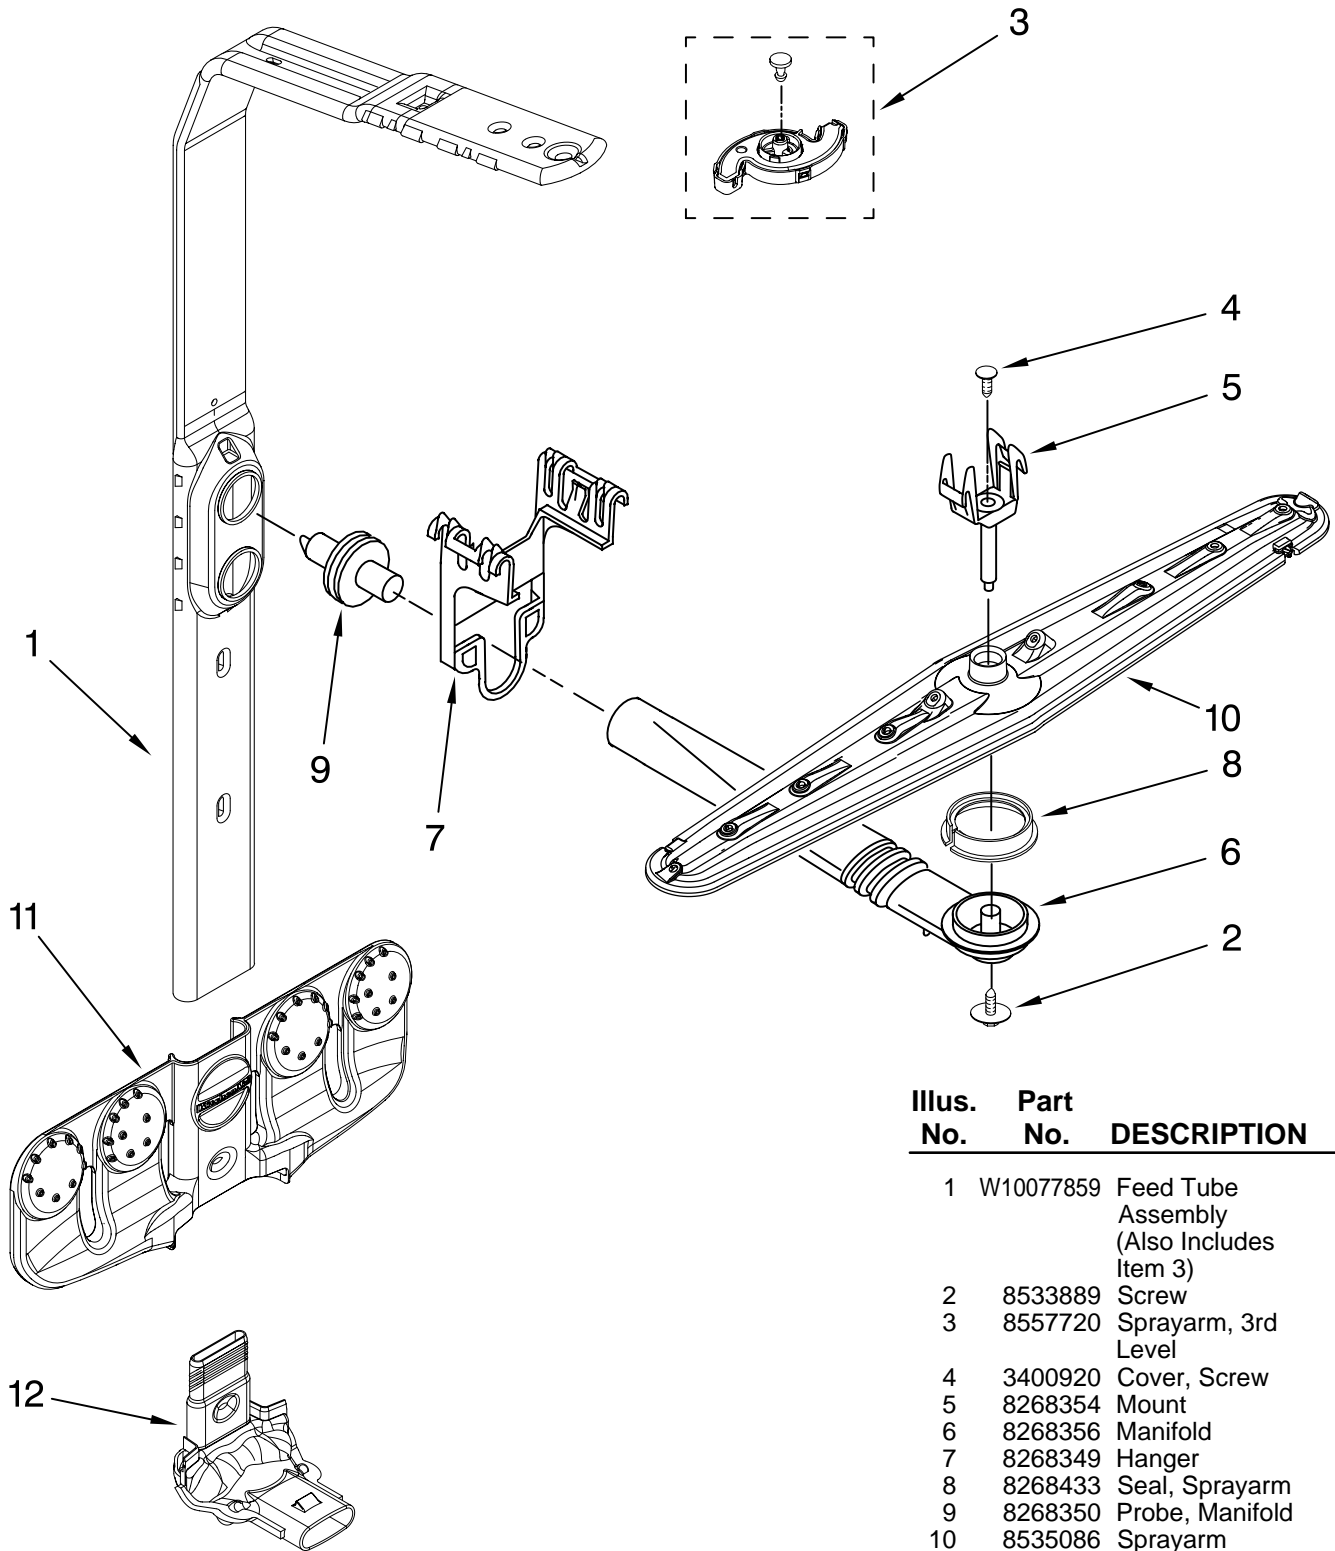

UPPER WASH AND RINSE PARTS

For Models: KUDS03STBL0, KUDS03STWH0, KUDS03STSS0

(Black)

(White)

(Stainless)

Illus. No.	Part No.	DESCRIPTION

1	W10077859	Feed Tube Assembly (Also Includes Item 3)
2	8533889	Screw
3	8557720	Sprayarm, 3rd Level
4	3400920	Cover, Screw
5	8268354	Mount
6	8268356	Manifold
7	8268349	Hanger
8	8268433	Seal, Sprayarm
9	8268350	Probe, Manifold
10	8535086	Sprayarm
11	W10077600	Manifold, Spray Zone
12	W10077903	Valve Assembly, Manifold

FOR ORDERING INFORMATION REFER TO PARTS PRICE LIST