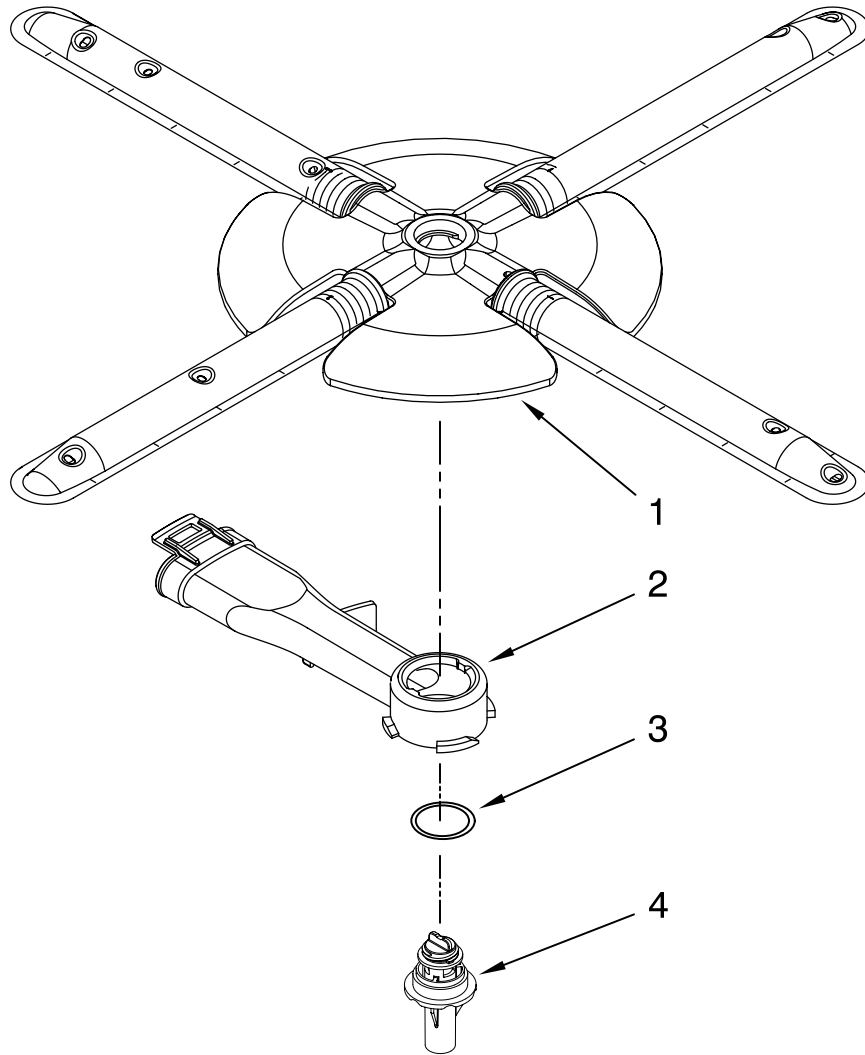

FOR ORDERING INFORMATION REFER TO PARTS PRICE LIST

DOOR AND LATCH PARTS

For Models: KUDS03STBL0, KUDS03STWH0, KUDS03STSS0
(Black) (White) (Stainless)

Illus. No.	Part No.	DESCRIPTION
1	3369051	Screw, Door
2	8281217	Screw
3	8530900	Inner Door Mastic Assembly (Also Order Item 6)
4	W10077883	Inlet, Air
5	8572611	Vent Assembly (Also Order Item 6)

Illus. No.	Part No.	DESCRIPTION
6	8269259	Gasket, Vent
7	W10077877	Deflector, Vent (Also Order Item 6)
8	W10077882	Dispenser, Assembly
9	W10077881	Knob, Rinse Aid
10	8545608	Harness, Vent Motor

Illus. No.	Part No.	DESCRIPTION
12	W10078202	Wiring Harness
13	8281154	Screw (6)
14	8535660	Seal, Console/door
15	8535637	Bracket, Dispenser
16	8531865	Shield, Dispenser

FOR ORDERING INFORMATION REFER TO PARTS PRICE LIST

LOWER WASHARM AND STRAINER PARTS

For Models: KUDS03STBL0, KUDS03STWH0, KUDS03STSS0
(Black) (White) (Stainless)

Illus. No.	Part No.	DESCRIPTION
1	W10077965	Wash Arm Assembly
2	W10077899	Cap, Internal Rear Feed (Also Order Item 3)
3	8268340	Seal, Sprayarm
4	W10077898	Hub, Lower Sprayarm (Also Order Item 3)