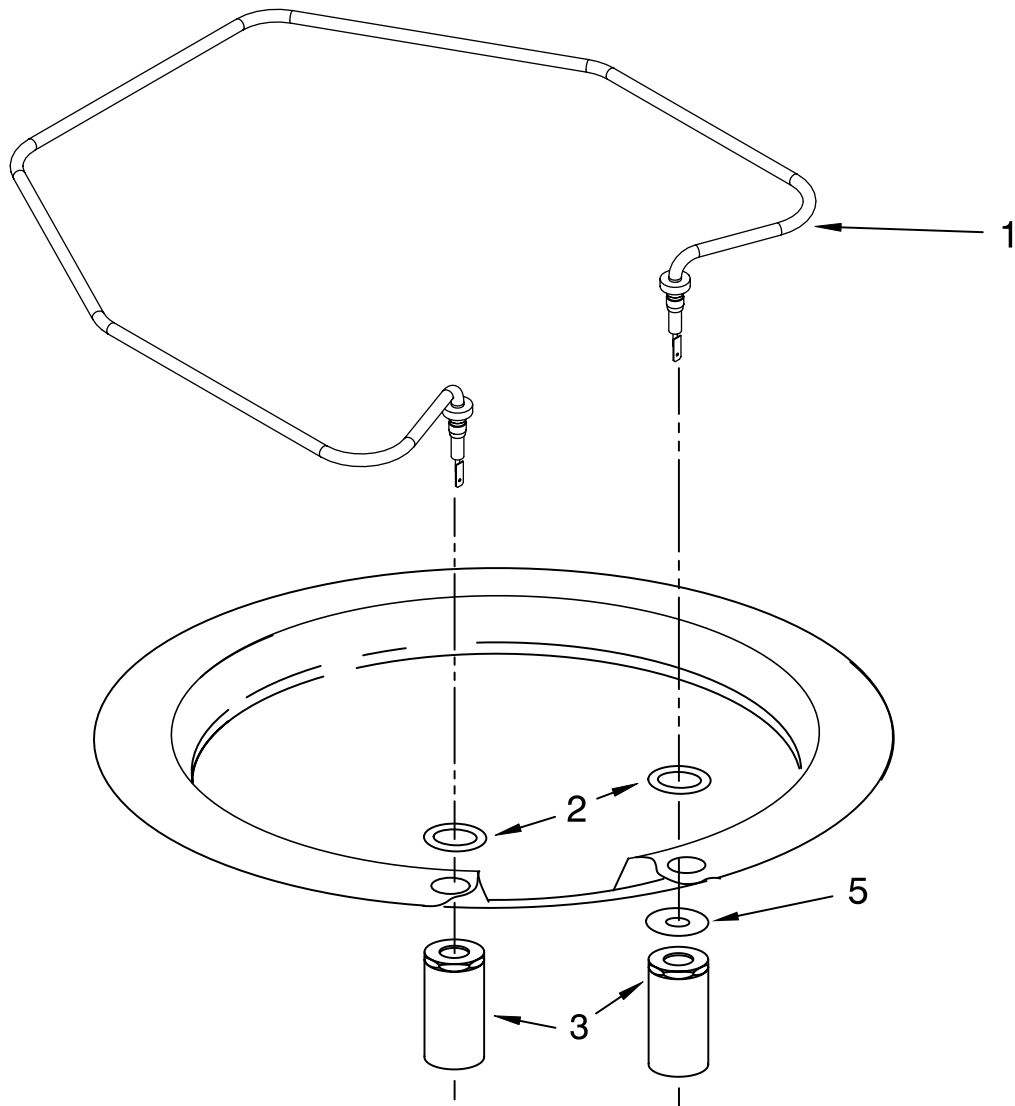

HEATER PARTS

For Models: KUDS03STBL0, KUDS03STWH0, KUDS03STSS0
(Black) (White) (Stainless)

Illus. No.	Part No.	DESCRIPTION
1	8537057	Heater Element Assembly (Also Includes Item 2)
2	717273	Washer, Heater Element
3	8268548	Nut, Heater Element
5	3400931	Retainer, Spring Grip

NOTE: If heater element is removed, it must be replaced.

FOR ORDERING INFORMATION REFER TO PARTS PRICE LIST