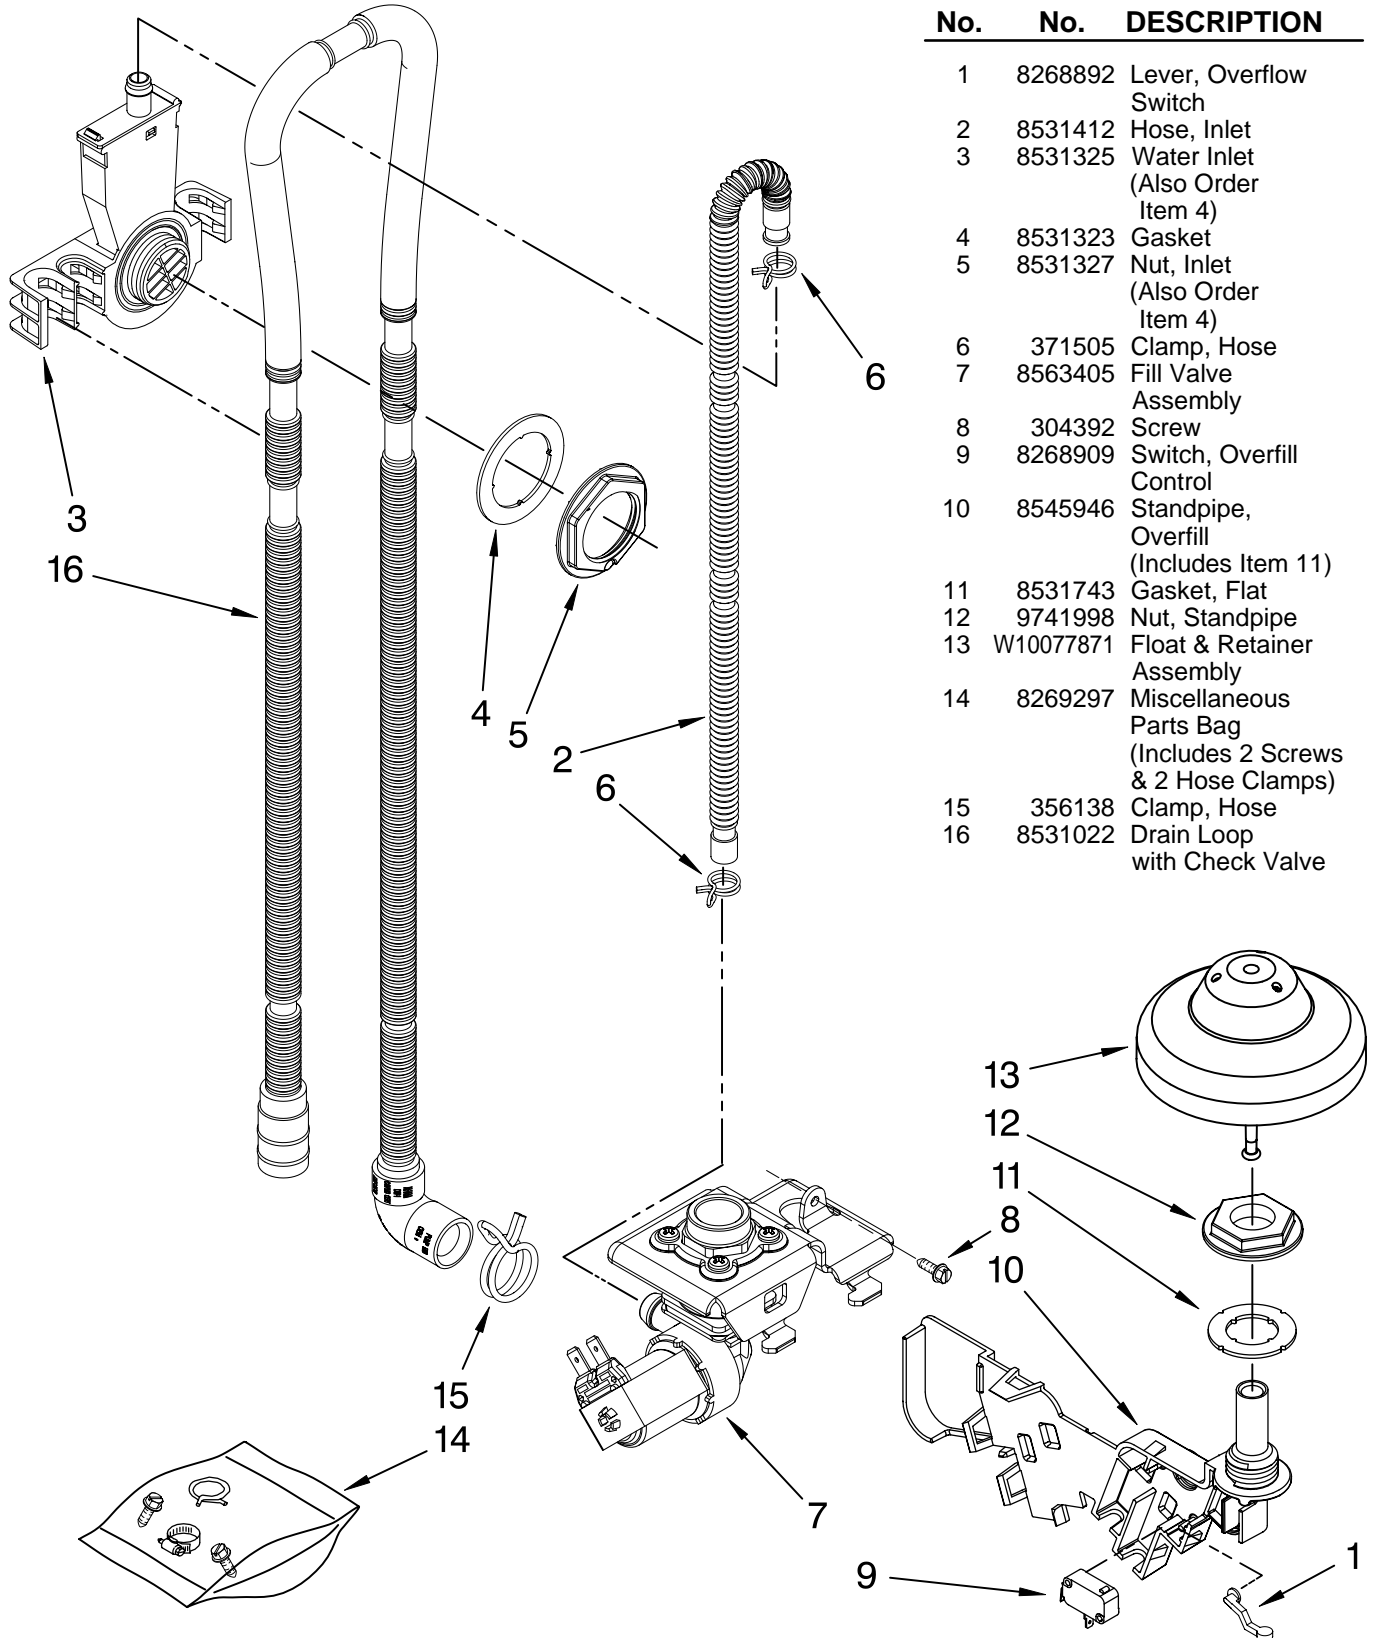

Illus. No.	Part No.	DESCRIPTION
6	8269259	Gasket, Vent
7	W10077877	Deflector, Vent (Also Order Item 6)
8	W10077882	Dispenser, Assembly
9	W10077881	Knob, Rinse Aid
10	8545608	Harness, Vent Motor

Illus. No.	Part No.	DESCRIPTION
12	W10078202	Wiring Harness
13	8281154	Screw (6)
14	8535660	Seal, Console/door
15	8535637	Bracket, Dispenser
16	8531865	Shield, Dispenser

FOR ORDERING INFORMATION REFER TO PARTS PRICE LIST

HEATER PARTS

For Models: KUDS03STBL0, KUDS03STWH0, KUDS03STSS0
(Black) (White) (Stainless)

Illus. No.	Part No.	DESCRIPTION
1	8537057	Heater Element Assembly (Also Includes Item 2)
2	717273	Washer, Heater Element
3	8268548	Nut, Heater Element
5	3400931	Retainer, Spring Grip

Illus. No.	Part No.	DESCRIPTION
1	8268892	Lever, Overflow Switch
2	8531412	Hose, Inlet
3	8531325	Water Inlet (Also Order Item 4)
4	8531323	Gasket
5	8531327	Nut, Inlet (Also Order Item 4)
6	371505	Clamp, Hose
7	8563405	Fill Valve Assembly
8	304392	Screw
9	8268909	Switch, Overflow Control
10	8545946	Standpipe, Overflow (Includes Item 11)
11	8531743	Gasket, Flat
12	9741998	Nut, Standpipe
13	W10077871	Float & Retainer Assembly
14	8269297	Miscellaneous Parts Bag (Includes 2 Screws & 2 Hose Clamps)
15	356138	Clamp, Hose
16	8531022	Drain Loop with Check Valve