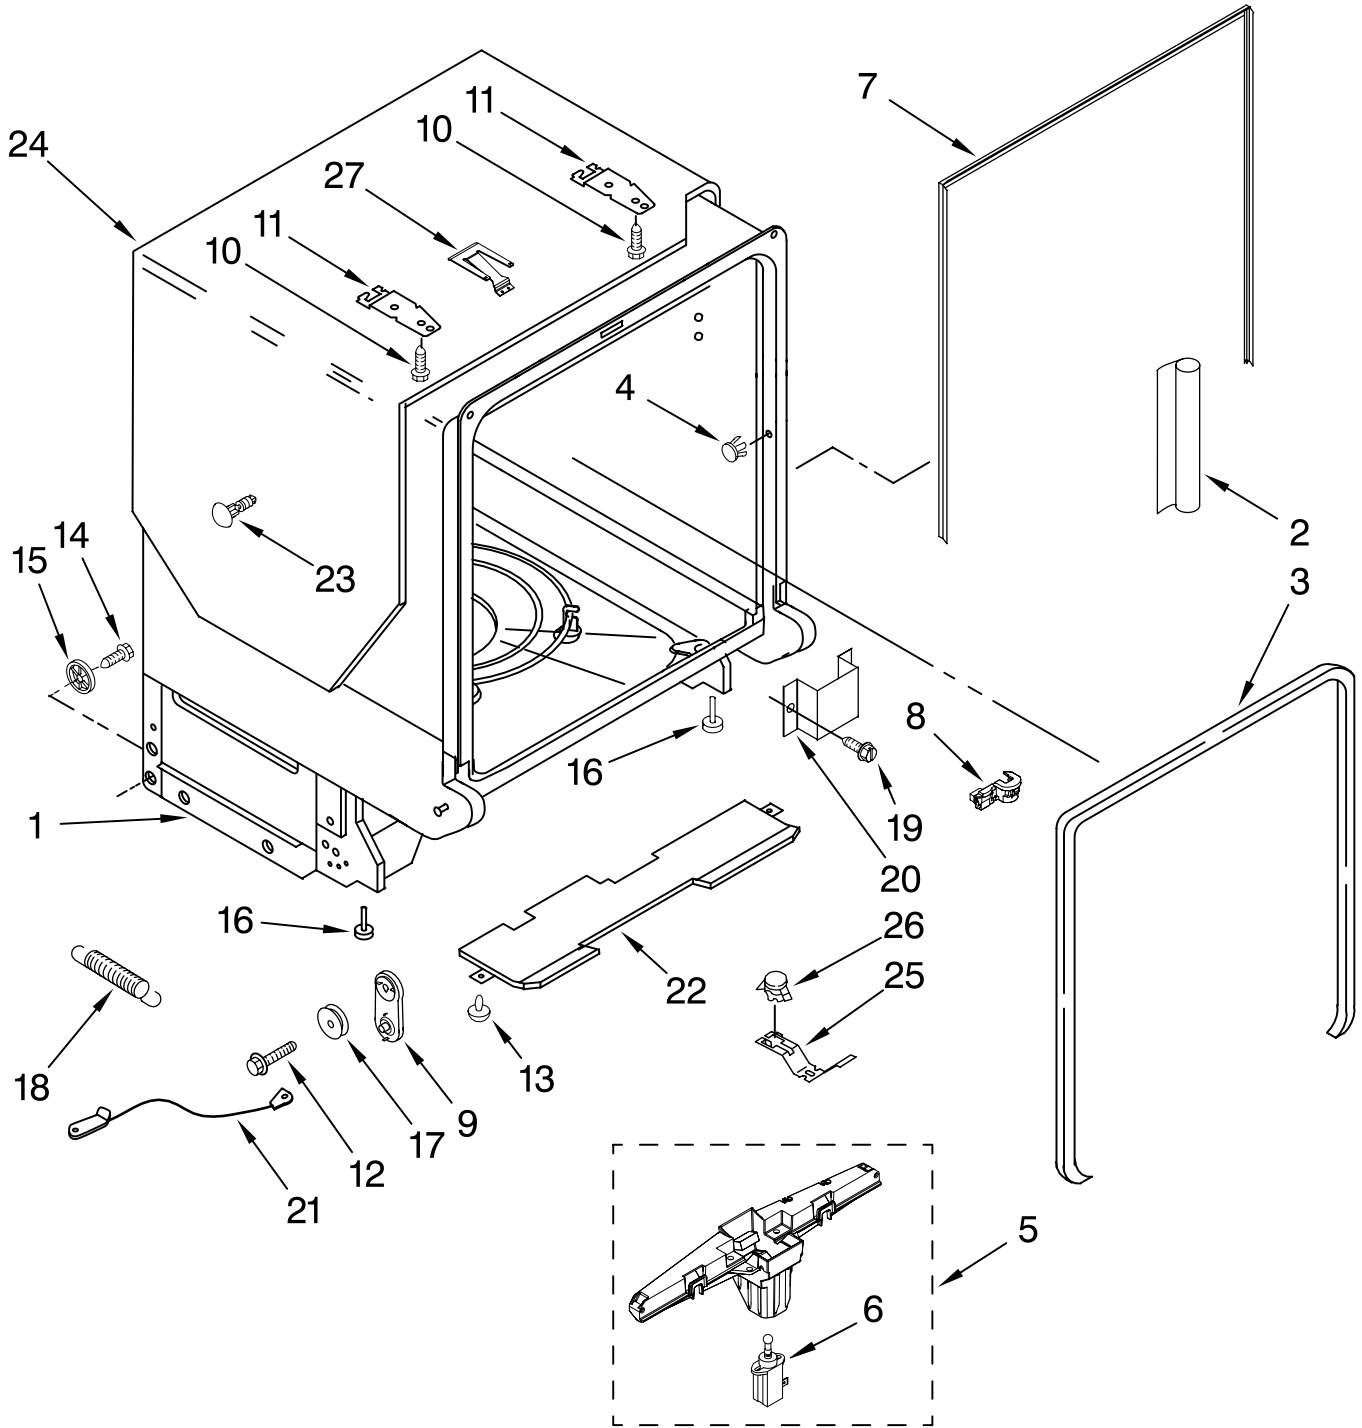

TUB AND FRAME PARTS

For Models: KUDS03STBL0, KUDS03STWH0, KUDS03STSS0
(Black) (White) (Stainless)

FOR ORDERING INFORMATION REFER TO PARTS PRICE LIST

TUB AND FRAME PARTS

For Models: KUDS03STBL0, KUDS03STWH0, KUDS03STSS0
(Black) (White) (Stainless)

Illus. No.	Part No.	DESCRIPTION
1	W10053090	Tub Assembly
2	8574123	Barrier, Moisture Undercounter
3	W10112096	Door Seal
4	8270119	Plug Tub (2)
5	8572661	Actuator Assembly
6	8559844	Motor, Wax
7	8269110	Seal, Cabinet
8	8573061	Strain Relief
9	8270021	Mount, Door Balance
10	3367670	Screw
11	8269145	Bracket, Undercounter
12	3400074	Screw (2)
13	3400924	Retainer, Push-in
14	3370389	Screw (2)
15	8268977	Wheel Leg
16	8524584	Leveler, Leg
17	8524474	Wheel, door Balance
18	8270020	Spring, Door Balance
19	3400892	Screw
20	8268991	Cover, Terminal Box
21	8535568	Link, Door Balance
22	8268587	Insulator, Sound
23	304666	Retainer, Push (2)
24	8573239	Shield, Sound Tub
25	9742648	Bracket, Thermostat
26	661566	Thermostat
27	W10077370	Strike, Latch

FOR ORDERING INFORMATION REFER TO PARTS PRICE LIST