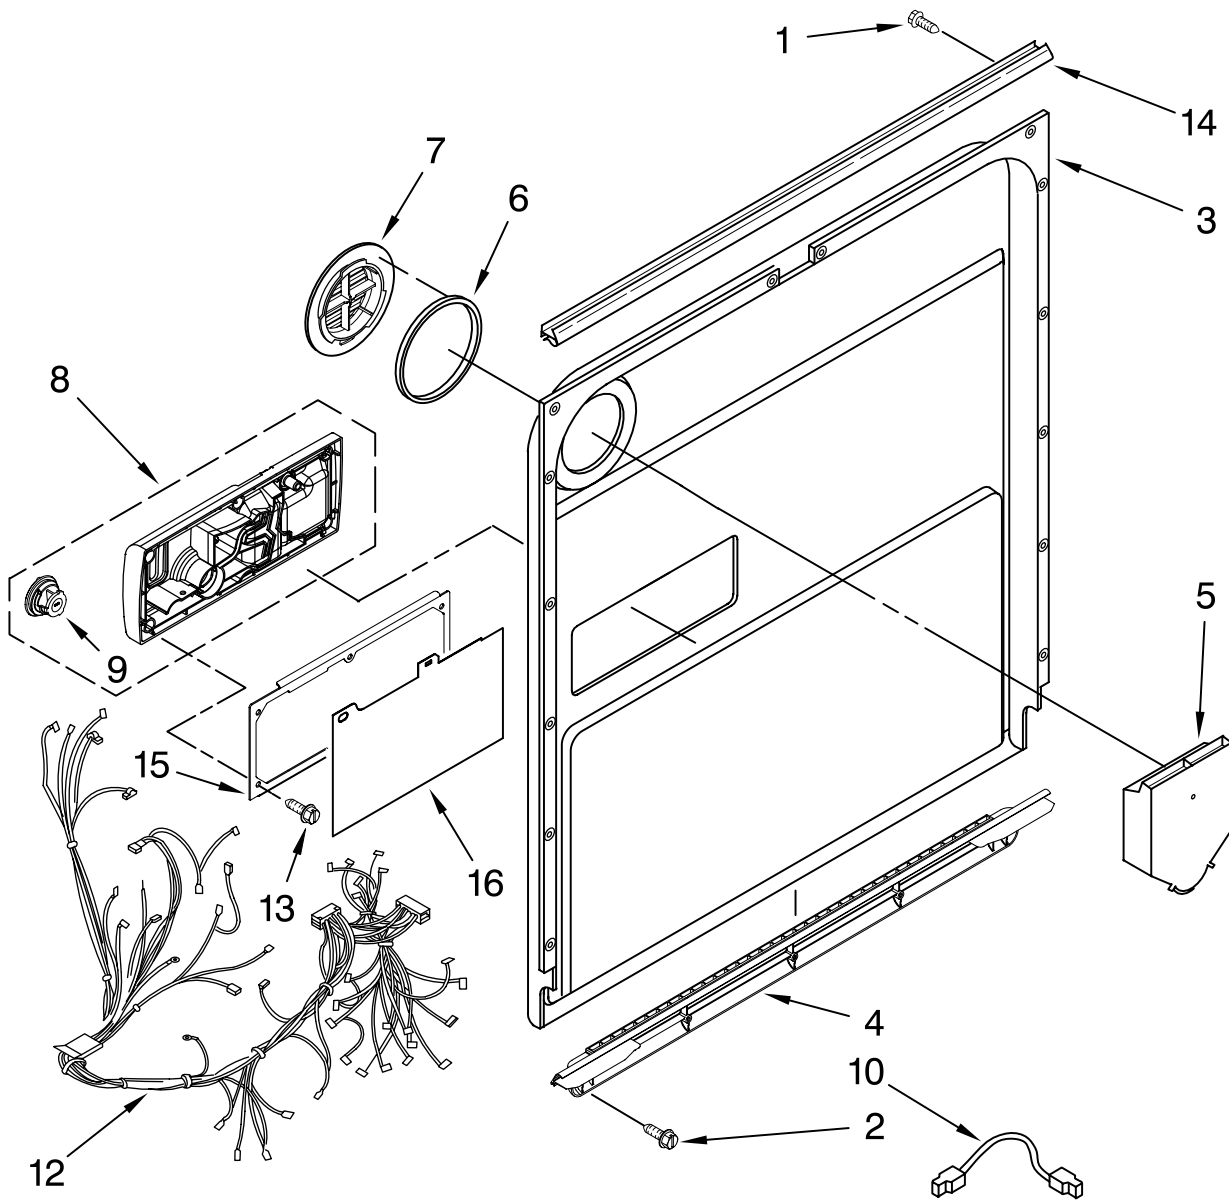

DOOR AND LATCH PARTS

For Models: KUDS03STBL0, KUDS03STWH0, KUDS03STSS0
(Black) (White) (Stainless)

Illus. No.	Part No.	DESCRIPTION
1	3369051	Screw, Door
2	8281217	Screw
3	8530900	Inner Door Mastic Assembly (Also Order Item 6)
4	W10077883	Inlet, Air
5	8572611	Vent Assembly (Also Order Item 6)

Illus. No.	Part No.	DESCRIPTION
6	8269259	Gasket, Vent
7	W10077877	Deflector, Vent (Also Order Item 6)
8	W10077882	Dispenser, Assembly
9	W10077881	Knob, Rinse Aid
10	8545608	Harness, Vent Motor

Illus. No.	Part No.	DESCRIPTION
12	W10078202	Wiring Harness
13	8281154	Screw (6)
14	8535660	Seal, Console/door
15	8535637	Bracket, Dispenser
16	8531865	Shield, Dispenser

FOR ORDERING INFORMATION REFER TO PARTS PRICE LIST