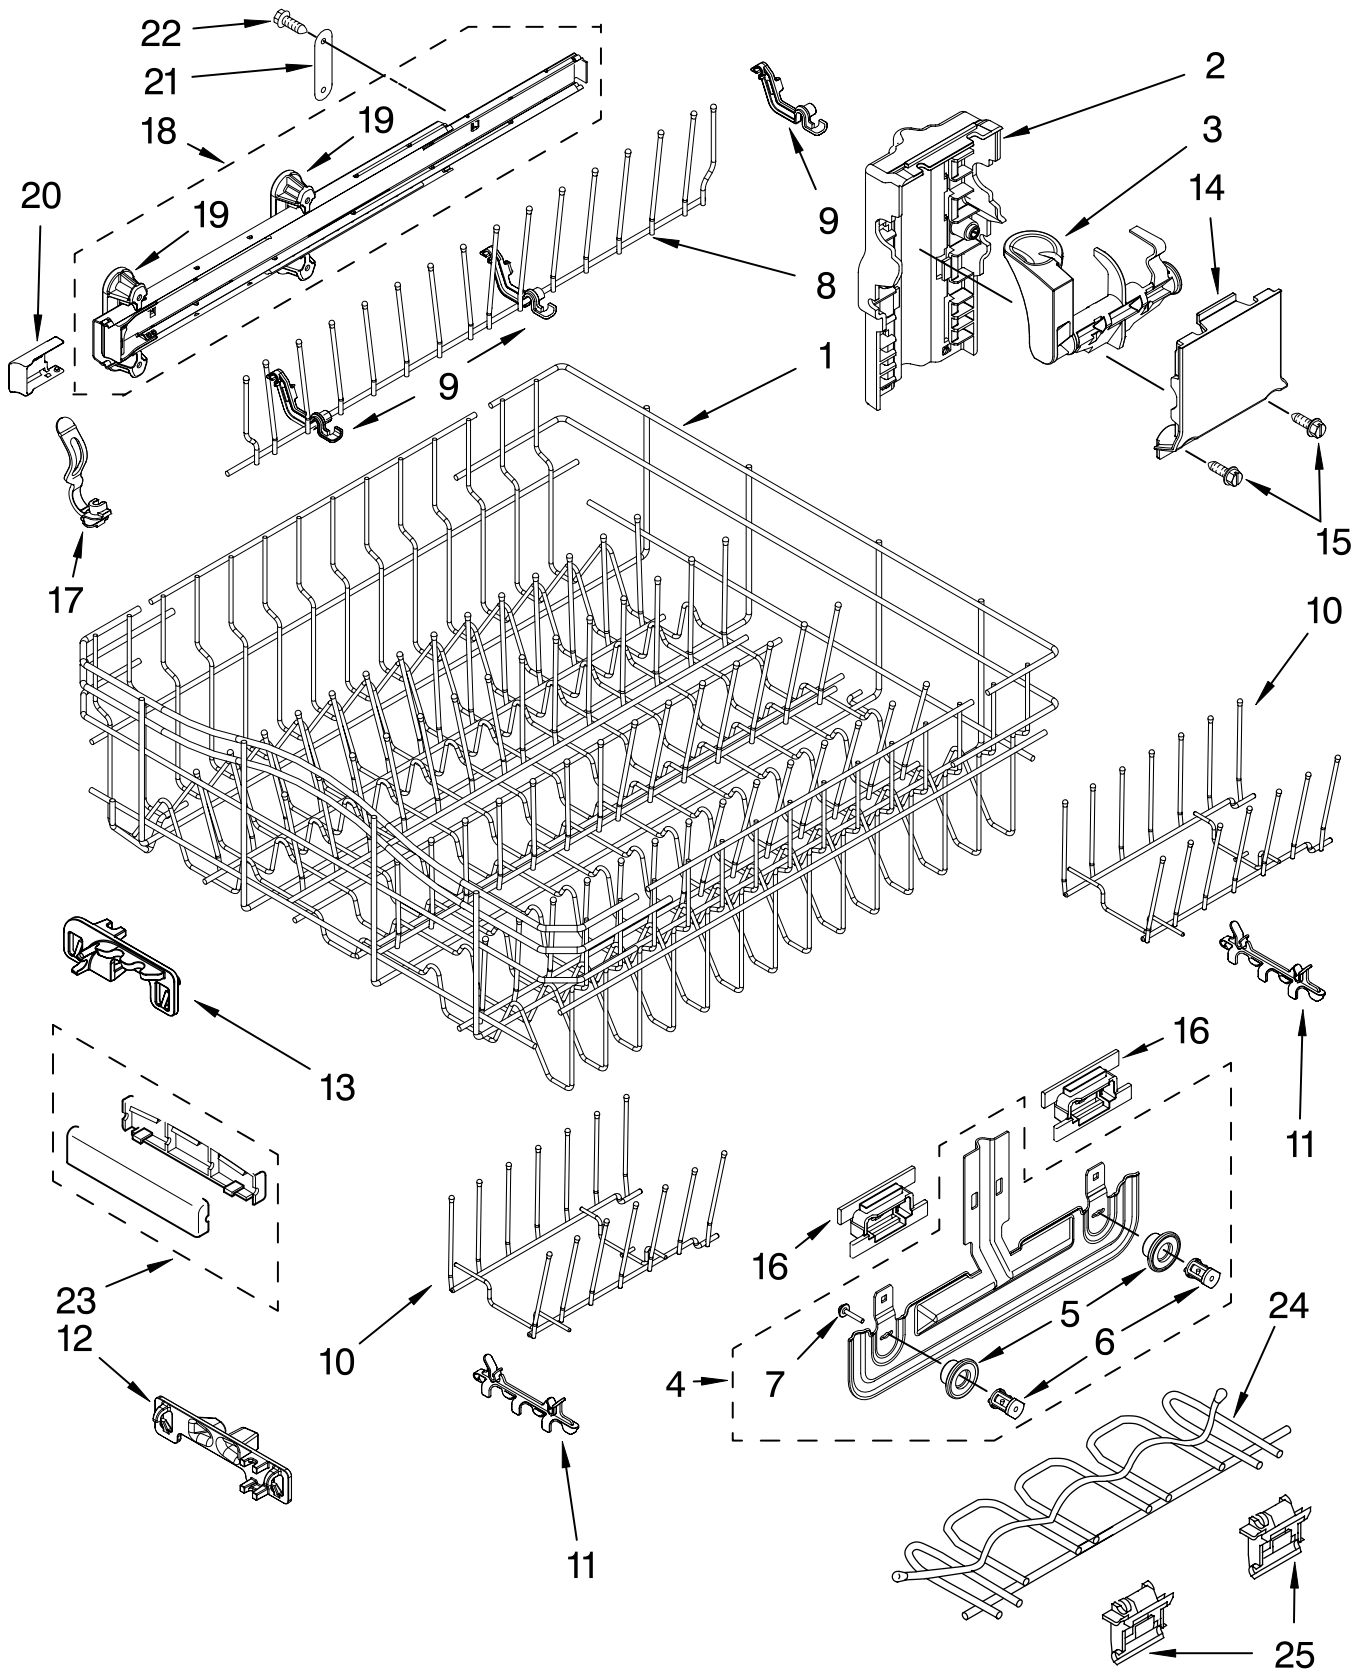

UPPER RACK AND TRACK PARTS

For Models: KUDS03FSBL1, KUDS03FSWH1, KUDS03FSBT1, KUDS03FSSS1
(Black) (White) (Biscuit) (Stainless)

FOR ORDERING INFORMATION REFER TO PARTS PRICE LIST

UPPER RACK AND TRACK PARTS

For Models: KUDS03FSBL1, KUDS03FSWH1, KUDS03FSBT1, KUDS03FSSS1
(Black) (White) (Biscuit) (Stainless)

Illus. No.	Part No.	DESCRIPTION
1	8561731	Dishrack, Upper
2	8531344	Housing, Adjuster
3		Actuator, Adjuster
	8531310	Right Hand
	8531309	Left Hand
4	8268653	Adjuster Assembly
5	8270138	Wheel
6	8268703	Axel, Adjuster
7	8281156	Screw
8	8562030	Tine Row
9	8539190	Clip, Pivot
10	8539149	Insert, Fold Down Tines
11	8539148	Clip, Insert Tines
12	8539102	Positioner, Dual
13	8539103	Positioner, Multi
14	8531346	Cover, Adjuster
15	9741232	Retainer
16	8268738	Positioner, Arm
17	8539101	Clip, No-Flip
18		Track, Assembly
	8564924	Right Hand
	8564923	Left Hand (Also Order Item 21)
19	8270137	Mount, Track (Also Order Item 21)
20		Stop, Track
	8573954	Right
	8573953	Left
21	9743002	Gasket, Bracket Mounting
22	3400072	Screw (8)
23	8539110	Handle, Dishrack
24	8562029	Cupshelf
25	8562026	Clip, Cupshelf

FOR ORDERING INFORMATION REFER TO PARTS PRICE LIST