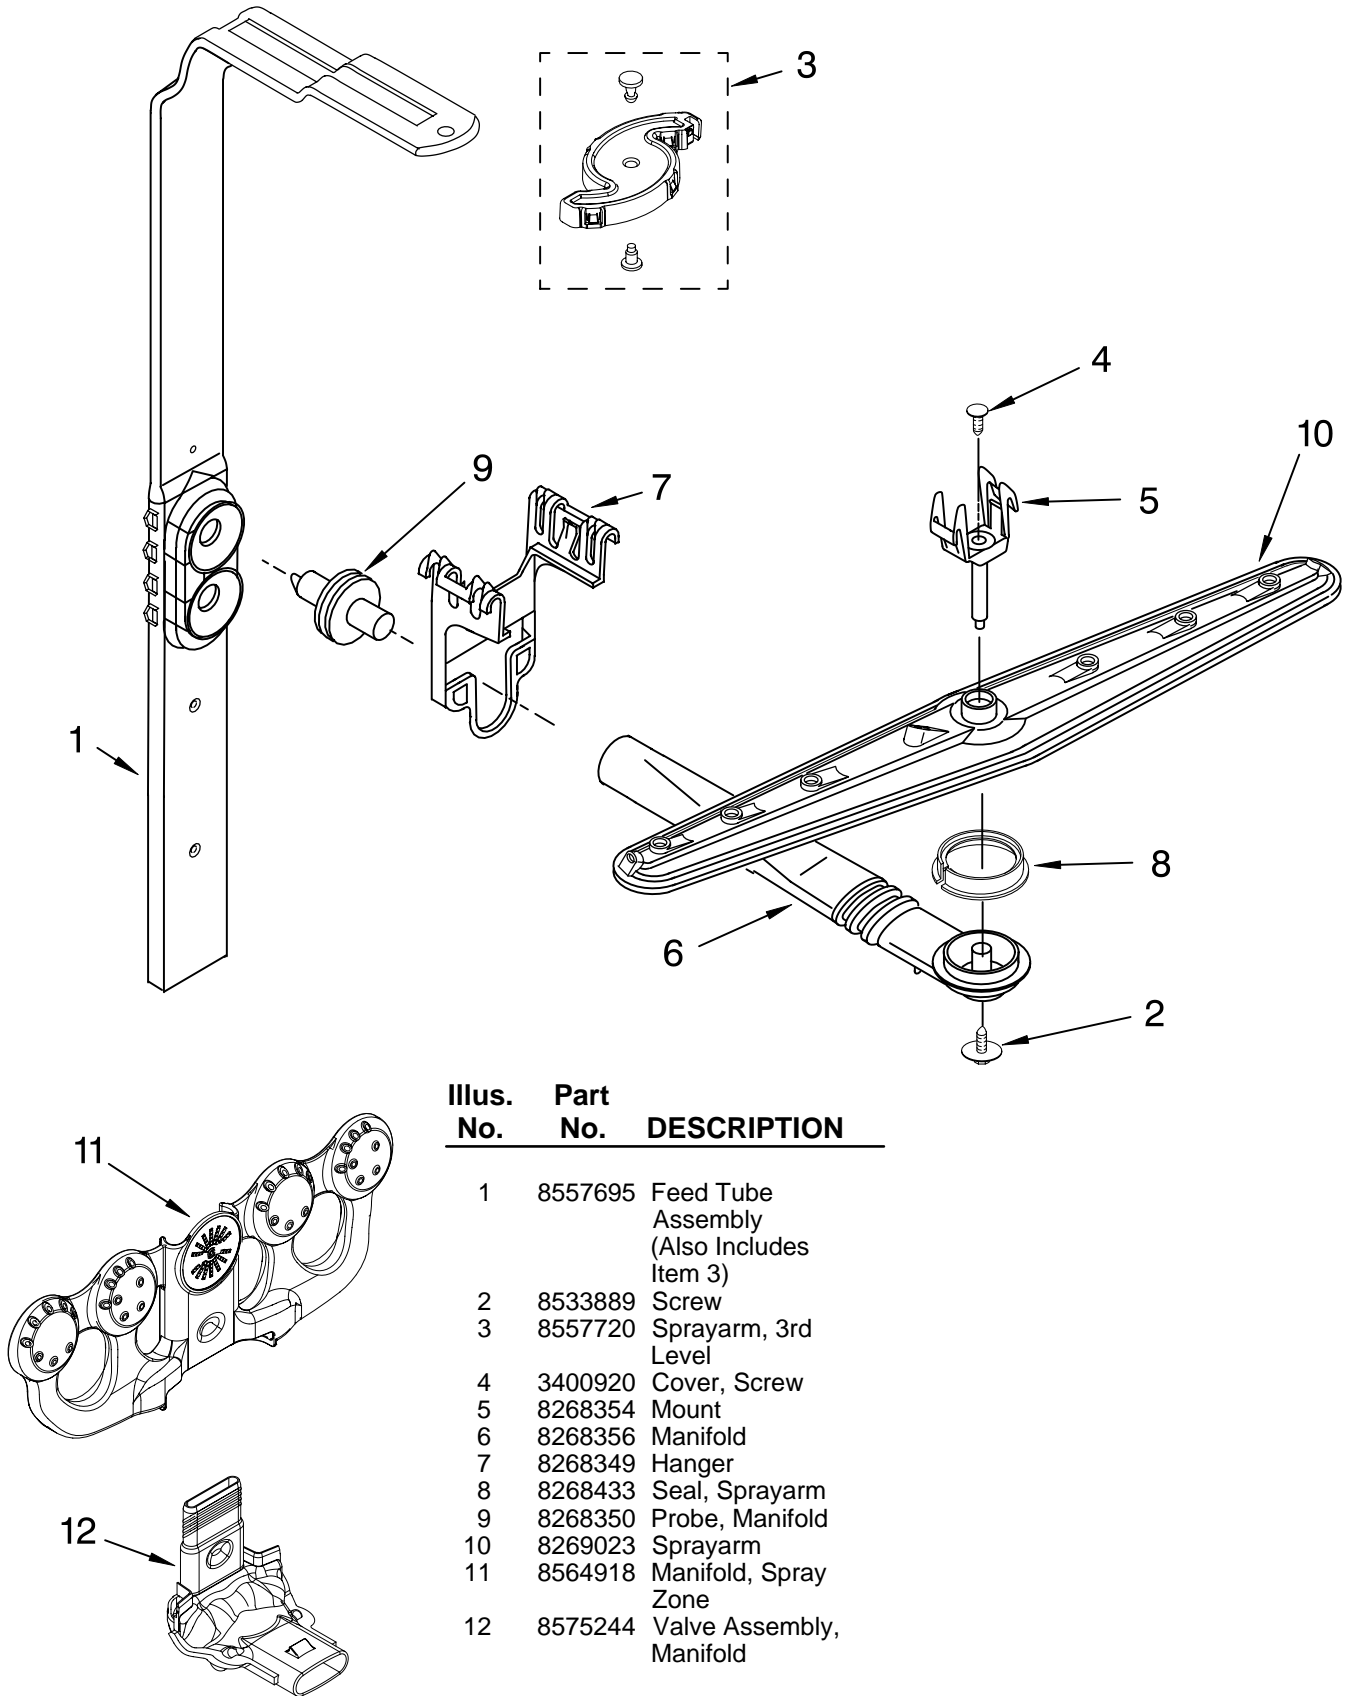

UPPER WASH AND RINSE PARTS

For Models: KUDS03FSBL1, KUDS03FSWH1, KUDS03FSBT1, KUDS03FSSS1
(Black) (White) (Biscuit) (Stainless)

Illus. No.	Part No.	DESCRIPTION
1	8557695	Feed Tube Assembly (Also Includes Item 3)
2	8533889	Screw
3	8557720	Sprayarm, 3rd Level
4	3400920	Cover, Screw
5	8268354	Mount
6	8268356	Manifold
7	8268349	Hanger
8	8268433	Seal, Sprayarm
9	8268350	Probe, Manifold
10	8269023	Sprayarm
11	8564918	Manifold, Spray Zone
12	8575244	Valve Assembly, Manifold

FOR ORDERING INFORMATION REFER TO PARTS PRICE LIST