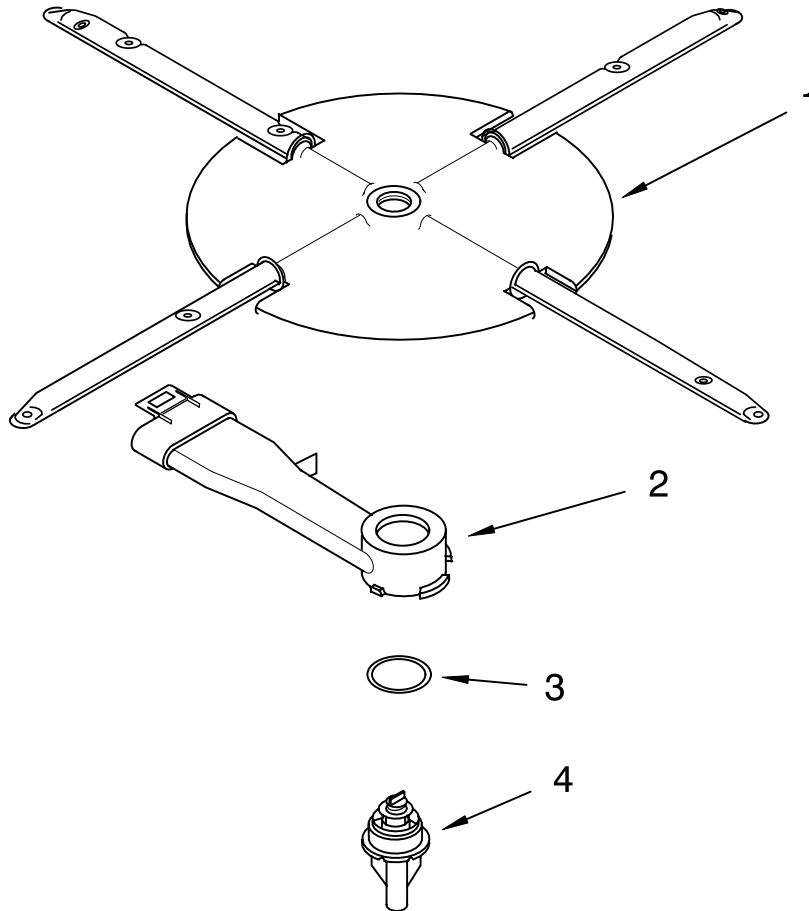

FOR ORDERING INFORMATION REFER TO PARTS PRICE LIST

CONTROL PANEL PARTS

For Models: KUDS03FSBL1, KUDS03FSWH1, KUDS03FSBT1, KUDS03FSSS1
 (Black) (White) (Biscuit) (Stainless)

Illus. No.	Part No.	DESCRIPTION
1		Console Assembly (Includes Insert)
	8574137	Black
	8574138	White
	W10021940	Biscuit
	8574139	Stainless
2	8564960	Cable, Ribbon
3	8546546	Clip, BI-Metal
4	3400412	Screw
6	661663	Fuse, Thermal Electronic
8	3369051	Screw (6)
9	8270175	Latch Assembly
11	8562996	Control, Electronic
12	8269209	Switch, Door

FOR ORDERING INFORMATION REFER TO PARTS PRICE LIST

DOOR AND LATCH PARTS

For Models: KUDS03FSBL1, KUDS03FSWH1, KUDS03FSBT1, KUDS03FSSS1
 (Black) (White) (Biscuit) (Stainless)

Illus. No.	Part No.	DESCRIPTION
1	3369051	Screw, Door
2	8281217	Screw
3	8530900	Inner Door Mastic Assembly (Also Order Item 6)
4	8268937	Inlet, Air
5	8572611	Vent Assembly (Also Order Item 6)

Illus. No.	Part No.	DESCRIPTION
6	8269259	Gasket, Vent
7	8545536	Deflector, Vent (Also Order Item 6)
8	8564772	Dispenser, Assembly
9	8564929	Knob, Rinse Aid
10	8545608	Harness, Vent Motor

Illus. No.	Part No.	DESCRIPTION
12	8574060	Wiring Harness
13	8281154	Screw (6)
14	8535660	Seal, Console/door
15	8535637	Bracket, Dispenser
16	8531865	Shield, Dispenser

FOR ORDERING INFORMATION REFER TO PARTS PRICE LIST

LOWER WASHARM AND STRAINER PARTS

For Models: KUDS03FSBL1, KUDS03FSWH1, KUDS03FSBT1, KUDS03FSSS1
(Black) (White) (Biscuit) (Stainless)

Illus. No.	Part No.	DESCRIPTION
1	8572307	Wash Arm Assembly
2	8268343	Cap, Internal Rear Feed (Also Order Item 3)
3	8268340	Seal, Sprayarm
4	8268342	Hub, Lower Sprayarm (Also Order Item 3)