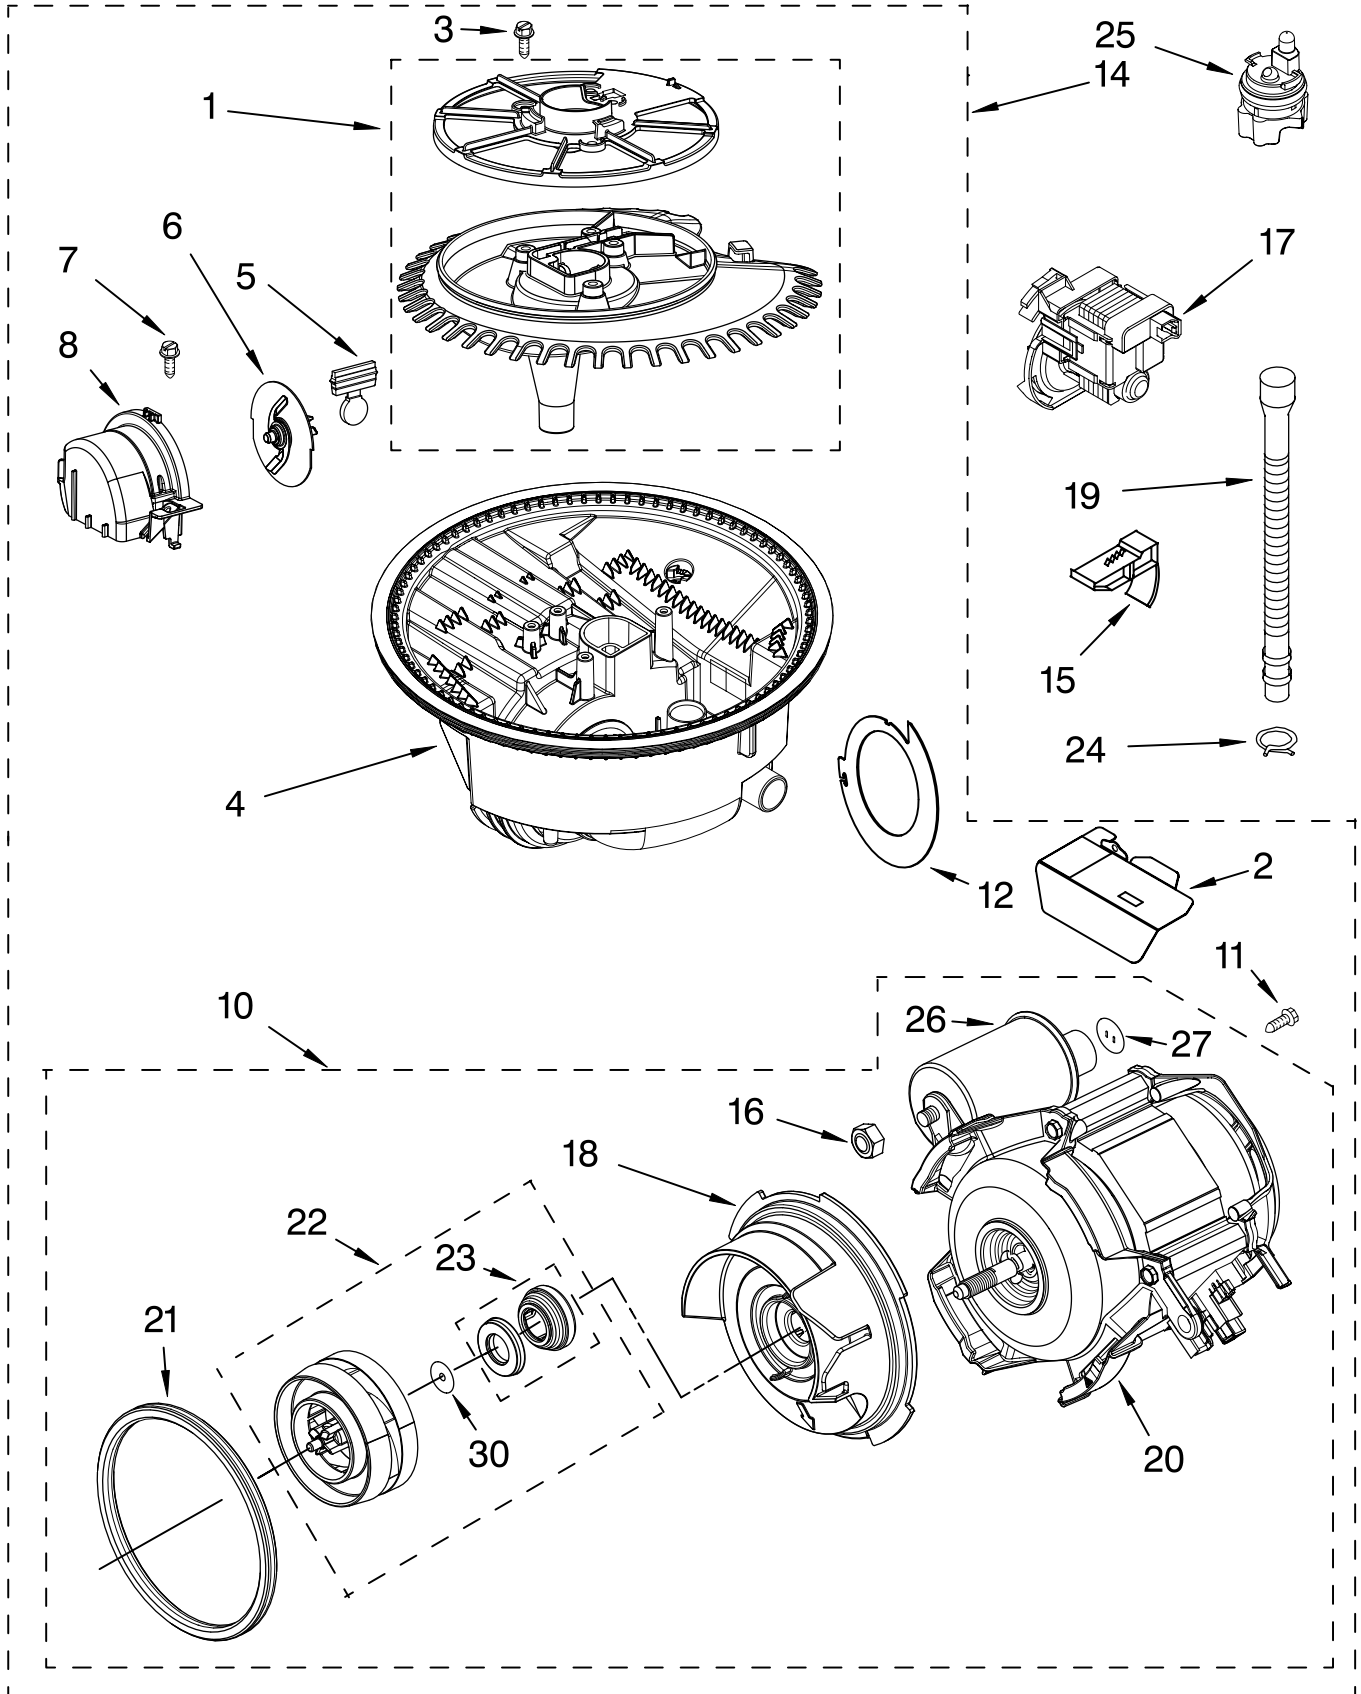

PUMP AND MOTOR PARTS

For Models: KUDS03FSBL1, KUDS03FSWH1, KUDS03FSBT1, KUDS03FSSS1
(Black) (White) (Biscuit) (Stainless)

FOR ORDERING INFORMATION REFER TO PARTS PRICE LIST

PUMP AND MOTOR PARTS

For Models: KUDS03FSBL1, KUDS03FSWH1, KUDS03FSBT1, KUDS03FSSS1
(Black) (White) (Biscuit) (Stainless)

Illus. No.	Part No.	DESCRIPTION
1	8534952	Accumulator Assy
2	8283527	Shield, Motor
3	3400069	Screw
4	8572618	Sump With Seal
5	8268375	Check Valve, Sump
6	8268383	Chopper Assembly
7	9741232	Screw
8	8531857	Protector, Inlet
10	8535760	Motor Assembly
11	3400217	Screw
12	8268391	Screen, Separation
14	8572617	Sump & Motor Assembly (Includes Item 15)
15	8269524	Tab, Sump
16	8533949	Nut
17	661662	Pump, Drain
18	8531019	Volute, Back (Also Order Items 23 & 30)
19	8269144	Hose, Drain
20	8535759	Motor
21	8268397	Seal, Volute
22	8531017	Impeller Kit
23	8268403	Face Seal Assembly (Also Order Item 30)
24	356138	Clamp, Hose
25	8563432	Optical Water Indicator
26	8269507	Capacitor
27	8534946	Shield, Capacitor
30	8531018	Washer

FOR ORDERING INFORMATION REFER TO PARTS PRICE LIST