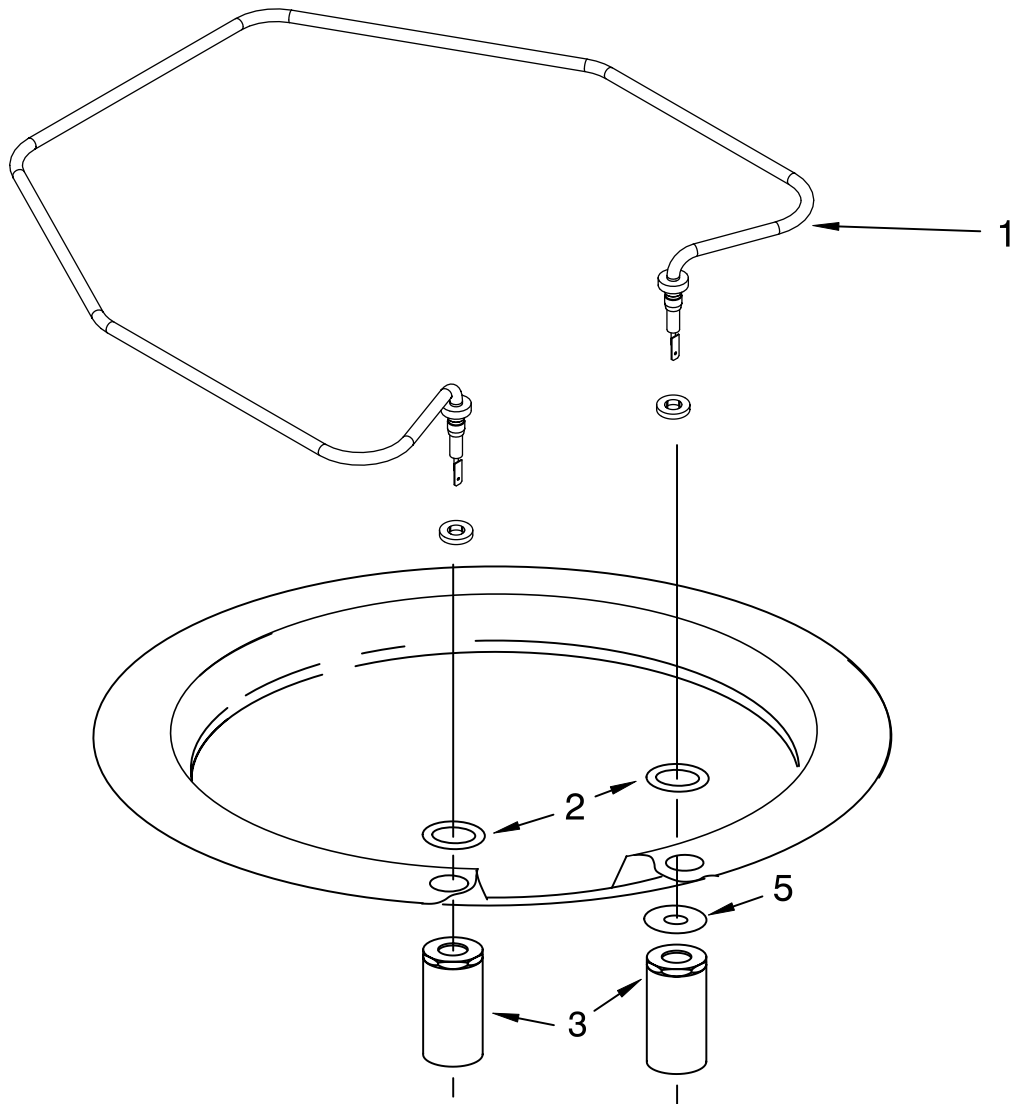

Illus. No.	Part No.	DESCRIPTION
6	8269259	Gasket, Vent
7	8545536	Deflector, Vent (Also Order Item 6)
8	8564772	Dispenser, Assembly
9	8564929	Knob, Rinse Aid
10	8545608	Harness, Vent Motor

Illus. No.	Part No.	DESCRIPTION
12	8574060	Wiring Harness
13	8281154	Screw (6)
14	8535660	Seal, Console/door
15	8535637	Bracket, Dispenser
16	8531865	Shield, Dispenser

FOR ORDERING INFORMATION REFER TO PARTS PRICE LIST

LOWER WASHARM AND STRAINER PARTS

For Models: KUDS03FSBL1, KUDS03FSWH1, KUDS03FSBT1, KUDS03FSSS1
(Black) (White) (Biscuit) (Stainless)

Illus. No.	Part No.	DESCRIPTION
1	8572307	Wash Arm Assembly
2	8268343	Cap, Internal Rear Feed (Also Order Item 3)
3	8268340	Seal, Sprayarm
4	8268342	Hub, Lower Sprayarm (Also Order Item 3)

FOR ORDERING INFORMATION REFER TO PARTS PRICE LIST

HEATER PARTS

For Models: KUDS03FSBL1, KUDS03FSWH1, KUDS03FSBT1, KUDS03FSSS1
 (Black) (White) (Biscuit) (Stainless)

Illus. No.	Part No.	DESCRIPTION
1	8537057	Heater Element Assembly (Also Includes Item 2)
2	717273	Washer, Heater Element
3	8268548	Nut, Heater Element
5	3400931	Retainer, Spring Grip

Illus. Part No. No. DESCRIPTION

1	8545946	Control, Overfil Assembly
2	8531412	Hose, Inlet
3	8531325	Water Inlet (Also Order Item 4)
4	8531323	Gasket
5	8535151	Nut, Inlet (Also Order Item 4)
6	371505	Clamp, Hose
7	8563405	Fill Valve Assembly
8	3400014	Screw
9	3378128	Washer
11	8268909	Switch, Overfill Control
13	8531743	Gasket, Flat
14	9741998	Nut, Standpipe
15	8268895	Float & Retainer Assembly
16	8268892	Lever, Overflow Switch