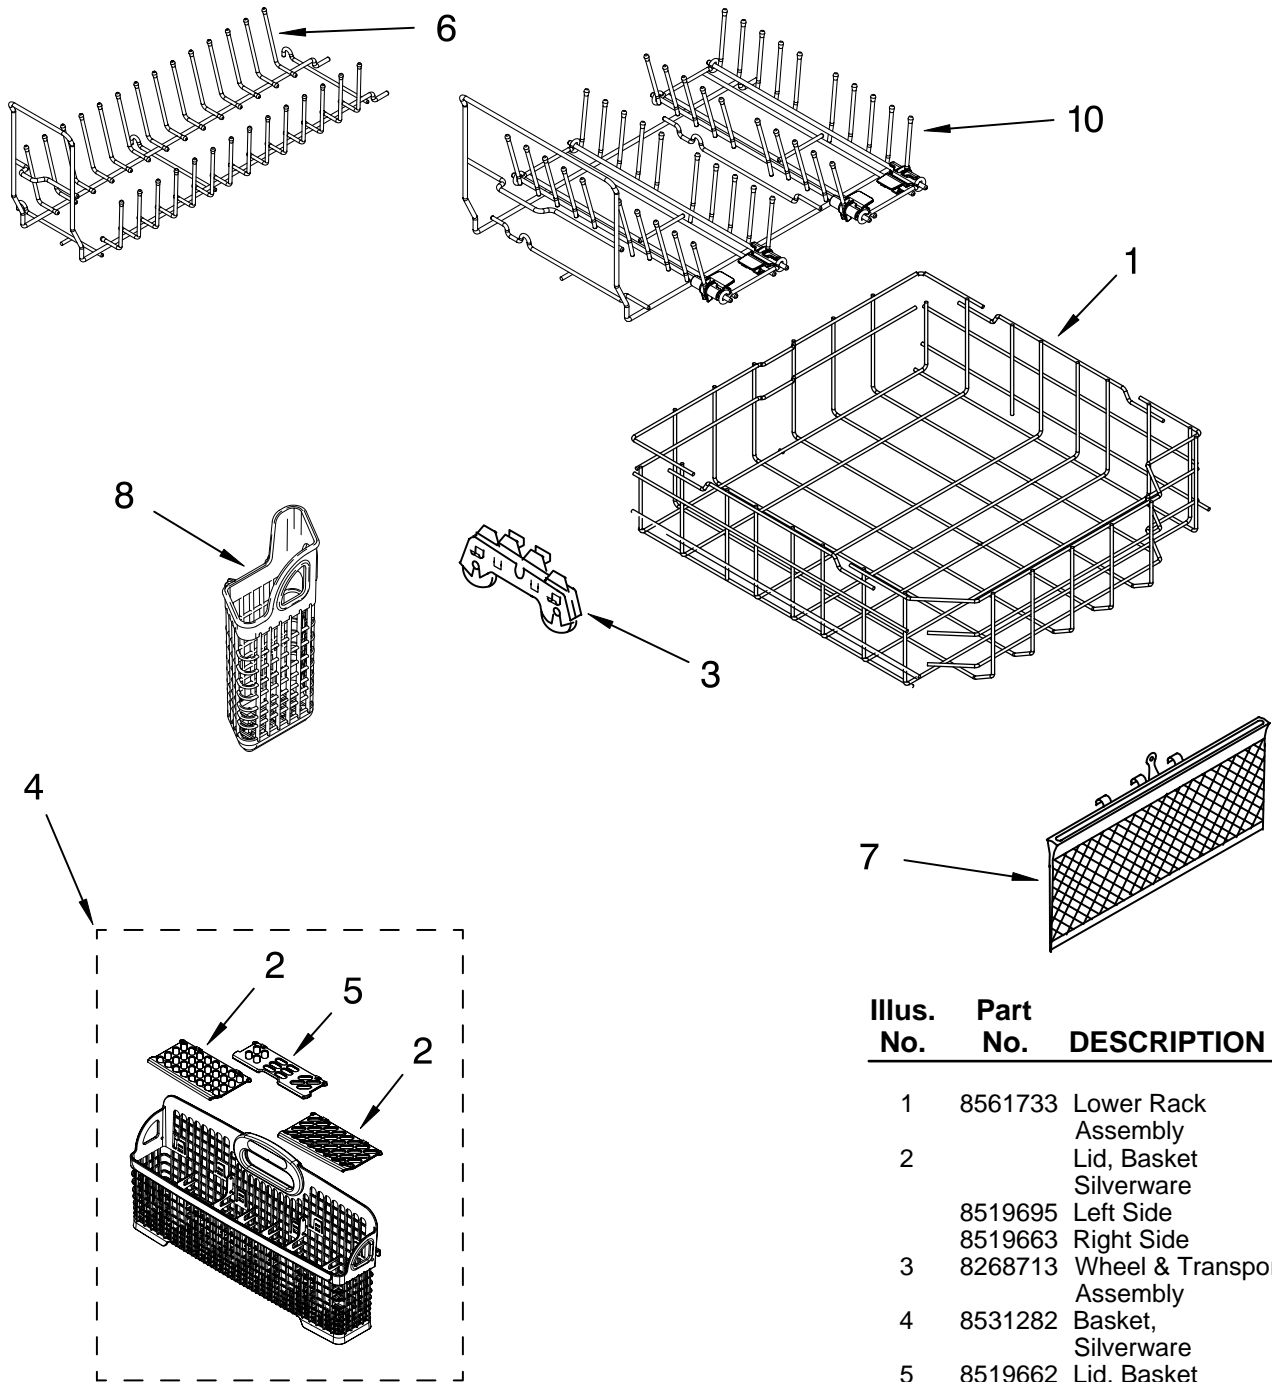

FOR ORDERING INFORMATION REFER TO PARTS PRICE LIST

THIRD LEVEL RACK AND TRACK PARTS

For Models: KUDS03FSBL1, KUDS03FSWH1, KUDS03FSBT1, KUDS03FSSS1
 (Black) (White) (Biscuit) (Stainless)

Illus. No.	Part No.	DESCRIPTION
1	8572329	Track Assembly Right
	8572330	Track Assembly Left
2	8564852	Stop, Track
3	8564899	Mount, Track
4	8564900	Rack Assembly (Third Level)
6	8564901	Basket- TLR

FOR ORDERING INFORMATION REFER TO PARTS PRICE LIST

UPPER WASH AND RINSE PARTS

For Models: KUDS03FSBL1, KUDS03FSWH1, KUDS03FSBT1, KUDS03FSSS1
 (Black) (White) (Biscuit) (Stainless)

Illus. No.	Part No.	DESCRIPTION
1	8557695	Feed Tube Assembly (Also Includes Item 3)
2	8533889	Screw
3	8557720	Sprayarm, 3rd Level
4	3400920	Cover, Screw
5	8268354	Mount
6	8268356	Manifold
7	8268349	Hanger
8	8268433	Seal, Sprayarm
9	8268350	Probe, Manifold
10	8269023	Sprayarm
11	8564918	Manifold, Spray Zone
12	8575244	Valve Assembly, Manifold

FOR ORDERING INFORMATION REFER TO PARTS PRICE LIST

LOWER RACK PARTS

For Models: KUDS03FSBL1, KUDS03FSWH1, KUDS03FSBT1, KUDS03FSSS1
 (Black) (White) (Biscuit) (Stainless)

Illus. No.	Part No.	DESCRIPTION
1	8561733	Lower Rack Assembly
2		Lid, Basket Silverware
	8519695	Left Side
	8519663	Right Side
3	8268713	Wheel & Transport Assembly
4	8531282	Basket, Silverware
5	8519662	Lid, Basket Center
6	8562013	Insert, Large
7	8519716	Basket—Small Items
8	8519702	Basket, Utensil
10	8562012	Insert, Double