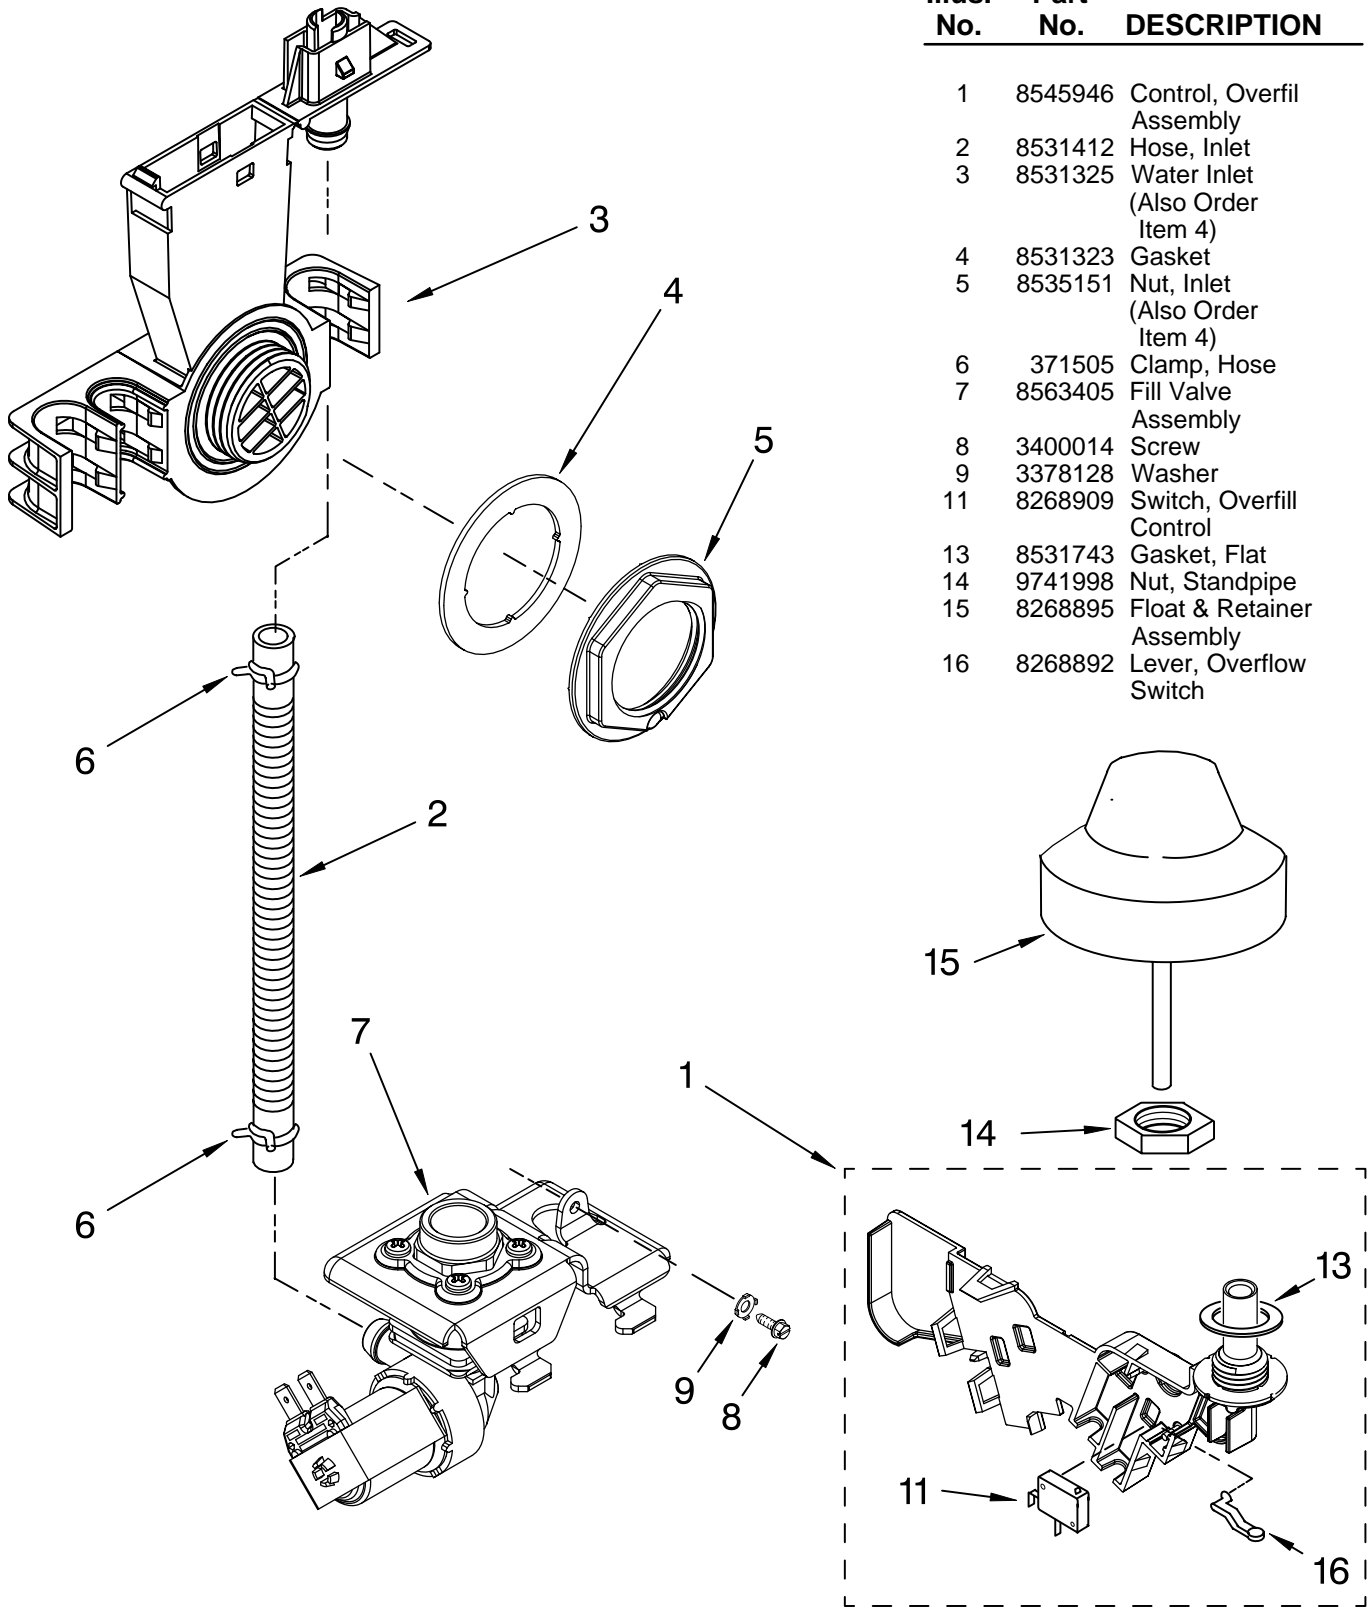

Illus. Part No. No. DESCRIPTION

1	8545946	Control, Overfil Assembly
2	8531412	Hose, Inlet
3	8531325	Water Inlet (Also Order Item 4)
4	8531323	Gasket
5	8535151	Nut, Inlet (Also Order Item 4)
6	371505	Clamp, Hose
7	8563405	Fill Valve Assembly
8	3400014	Screw
9	3378128	Washer
11	8268909	Switch, Overfill Control
13	8531743	Gasket, Flat
14	9741998	Nut, Standpipe
15	8268895	Float & Retainer Assembly
16	8268892	Lever, Overflow Switch