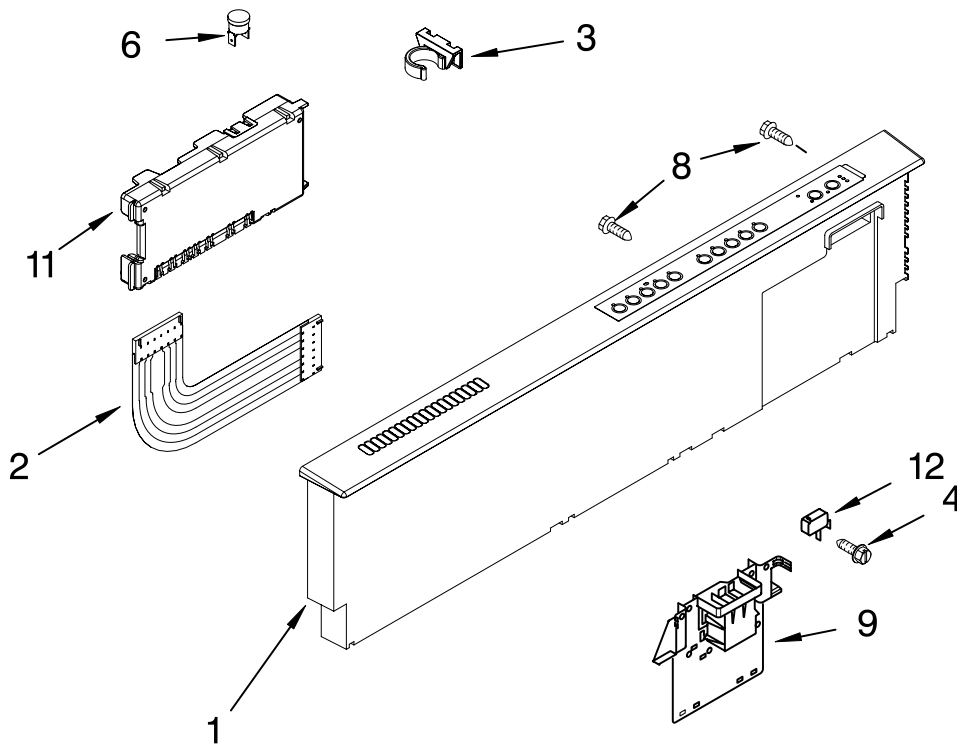

KitchenAid® DOOR AND PANEL PARTS

For Models: KUDS03FSBL1, KUDS03FSWH1, KUDS03FSBT1, KUDS03FSSS1
 (Black) (White) (Biscuit) (Stainless)

UNDERCOUNTER
 DISHWASHER

Illus. No.	Part No.	DESCRIPTION
1	8574116	Literature Parts
		Instructions, Installation
	8572292	Energy Guide
	8574093	Guide, Use & Care
	8572288	Guide, Consumer Reference
	8572216	Tech Sheet
	8564958	DVD, Use & Care
2		Arm, Hinge
	8534854	Left
	8534853	Right
3	8564886	Stiffener, Door
4	8542577	Insulation, Door
5		Access Panel
	8573255	Black
	8573256	White
	8573257	Biscuit
6		Panel, Full Front (Includes Items 16 & 17)
	W1002190	Black
	W1002191	White
	W1002192	Biscuit
	W1002193	Stainless
8		Toe Panel (Includes Item 11)
	8558252	Black
	8558253	White
	8558254	Biscuit
9		Handle
	W1002155	Black
	W1002156	White
	W1002157	Biscuit
	W1002154	Stainless
10	8564951	Stud, Mounting
11	8268581	Insulation, Toe Panel
12	302868	Screw
13	304392	Screw
14	8534008	Screw
15	3400071	Screw (2)
16		Nameplate
	W1002186	Black
	W1002187	White
	W1002188	Biscuit
	W1002185	Stainless
17	2004333	Nut

FOR ORDERING INFORMATION REFER TO PARTS PRICE LIST

CONTROL PANEL PARTS

For Models: KUDS03FSBL1, KUDS03FSWH1, KUDS03FSBT1, KUDS03FSSS1
 (Black) (White) (Biscuit) (Stainless)

Illus. No.	Part No.	DESCRIPTION
1		Console Assembly (Includes Insert)
	8574137	Black
	8574138	White
	W10021940	Biscuit
	8574139	Stainless
2	8564960	Cable, Ribbon
3	8546546	Clip, BI-Metal
4	3400412	Screw
6	661663	Fuse, Thermal Electronic
8	3369051	Screw (6)
9	8270175	Latch Assembly
11	8562996	Control, Electronic
12	8269209	Switch, Door