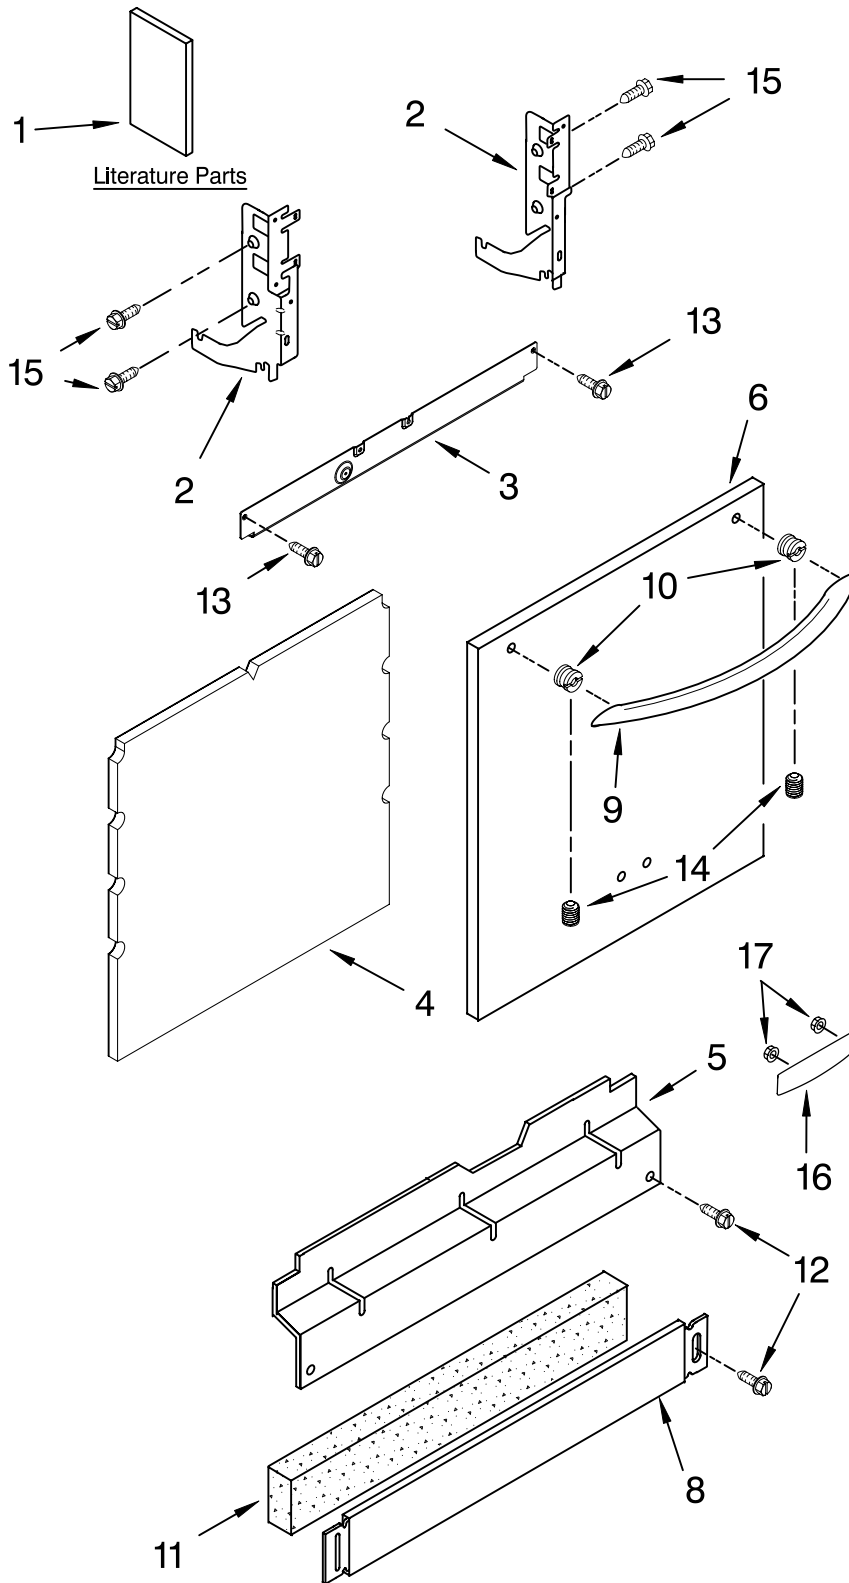

KitchenAid® DOOR AND PANEL PARTS

For Models: KUDS03FSBL1, KUDS03FSWH1, KUDS03FSBT1, KUDS03FSSS1
 (Black) (White) (Biscuit) (Stainless)

UNDERCOUNTER
 DISHWASHER

Illus. No.	Part No.	DESCRIPTION
1	8574116	Literature Parts
		Instructions, Installation
	8572292	Energy Guide
	8574093	Guide, Use & Care
	8572288	Guide, Consumer Reference
	8572216	Tech Sheet
	8564958	DVD, Use & Care
2		Arm, Hinge
	8534854	Left
	8534853	Right
3	8564886	Stiffener, Door
4	8542577	Insulation, Door
5		Access Panel
	8573255	Black
	8573256	White
	8573257	Biscuit
6		Panel, Full Front (Includes Items 16 & 17)
	W1002190	Black
	W1002191	White
	W1002192	Biscuit
	W1002193	Stainless
8		Toe Panel (Includes Item 11)
	8558252	Black
	8558253	White
	8558254	Biscuit
9		Handle
	W1002155	Black
	W1002156	White
	W1002157	Biscuit
	W1002154	Stainless
10	8564951	Stud, Mounting
11	8268581	Insulation, Toe Panel
12	302868	Screw
13	304392	Screw
14	8534008	Screw
15	3400071	Screw (2)
16		Nameplate
	W1002186	Black
	W1002187	White
	W1002188	Biscuit
	W1002185	Stainless
17	2004333	Nut

FOR ORDERING INFORMATION REFER TO PARTS PRICE LIST

CONTROL PANEL PARTS

For Models: KUDS03FSBL1, KUDS03FSWH1, KUDS03FSBT1, KUDS03FSSS1
 (Black) (White) (Biscuit) (Stainless)

Illus. No.	Part No.	DESCRIPTION
1		Console Assembly (Includes Insert)
	8574137	Black
	8574138	White
	W10021940	Biscuit
	8574139	Stainless
2	8564960	Cable, Ribbon
3	8546546	Clip, BI-Metal
4	3400412	Screw
6	661663	Fuse, Thermal Electronic
8	3369051	Screw (6)
9	8270175	Latch Assembly
11	8562996	Control, Electronic
12	8269209	Switch, Door

FOR ORDERING INFORMATION REFER TO PARTS PRICE LIST

DOOR AND LATCH PARTS

For Models: KUDS03FSBL1, KUDS03FSWH1, KUDS03FSBT1, KUDS03FSSS1
 (Black) (White) (Biscuit) (Stainless)

Illus. No.	Part No.	DESCRIPTION
1	3369051	Screw, Door
2	8281217	Screw
3	8530900	Inner Door Mastic Assembly (Also Order Item 6)
4	8268937	Inlet, Air
5	8572611	Vent Assembly (Also Order Item 6)