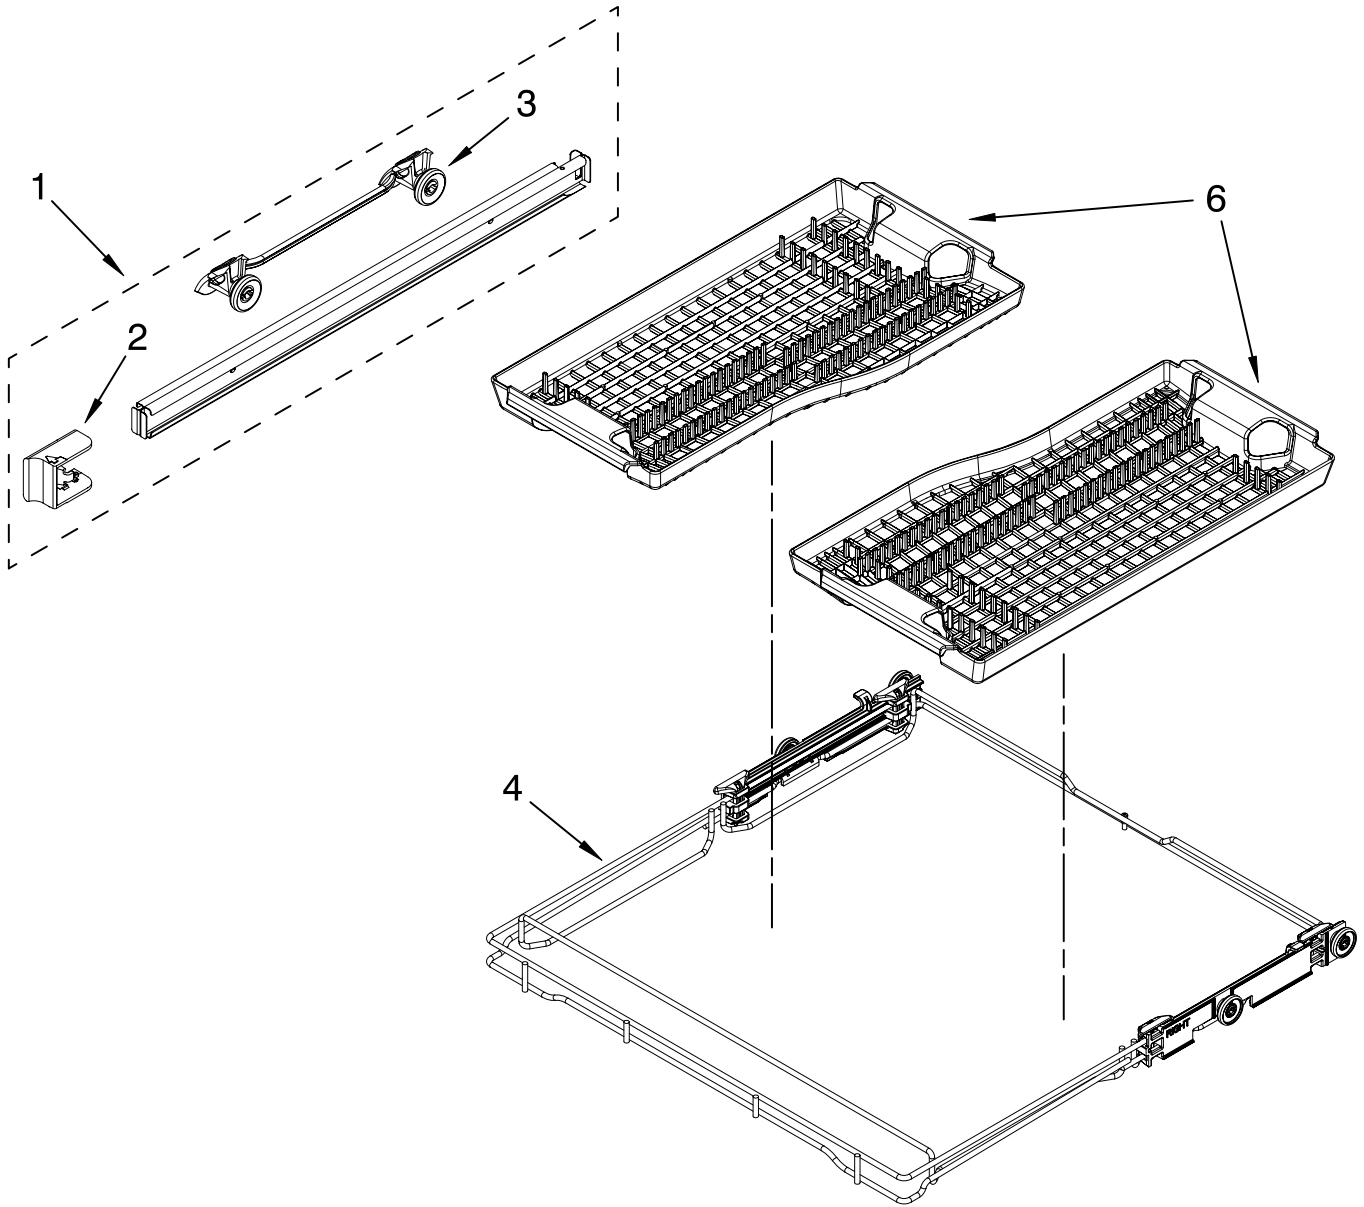

UPPER RACK AND TRACK PARTS

For Models: KUDS03FSBL1, KUDS03FSWH1, KUDS03FSBT1, KUDS03FSSS1
 (Black) (White) (Biscuit) (Stainless)

Illus. No.	Part No.	DESCRIPTION
1	8561731	Dishrack, Upper
2	8531344	Housing, Adjuster
3		Actuator, Adjuster
	8531310	Right Hand
	8531309	Left Hand
4	8268653	Adjuster Assembly
5	8270138	Wheel
6	8268703	Axel, Adjuster
7	8281156	Screw
8	8562030	Tine Row
9	8539190	Clip, Pivot
10	8539149	Insert, Fold Down Tines
11	8539148	Clip, Insert Tines
12	8539102	Positioner, Dual
13	8539103	Positioner, Multi
14	8531346	Cover, Adjuster
15	9741232	Retainer
16	8268738	Positioner, Arm
17	8539101	Clip, No-Flip
18		Track, Assembly
	8564924	Right Hand
	8564923	Left Hand (Also Order Item 21)
19	8270137	Mount, Track (Also Order Item 21)
20		Stop, Track
	8573954	Right
	8573953	Left
21	9743002	Gasket, Bracket Mounting
22	3400072	Screw (8)
23	8539110	Handle, Dishrack
24	8562029	Cupshelf
25	8562026	Clip, Cupshelf

FOR ORDERING INFORMATION REFER TO PARTS PRICE LIST

THIRD LEVEL RACK AND TRACK PARTS

For Models: KUDS03FSBL1, KUDS03FSWH1, KUDS03FSBT1, KUDS03FSSS1
 (Black) (White) (Biscuit) (Stainless)

Illus. No.	Part No.	DESCRIPTION
1	8572329	Track Assembly Right
	8572330	Track Assembly Left
2	8564852	Stop, Track
3	8564899	Mount, Track
4	8564900	Rack Assembly (Third Level)
6	8564901	Basket- TLR