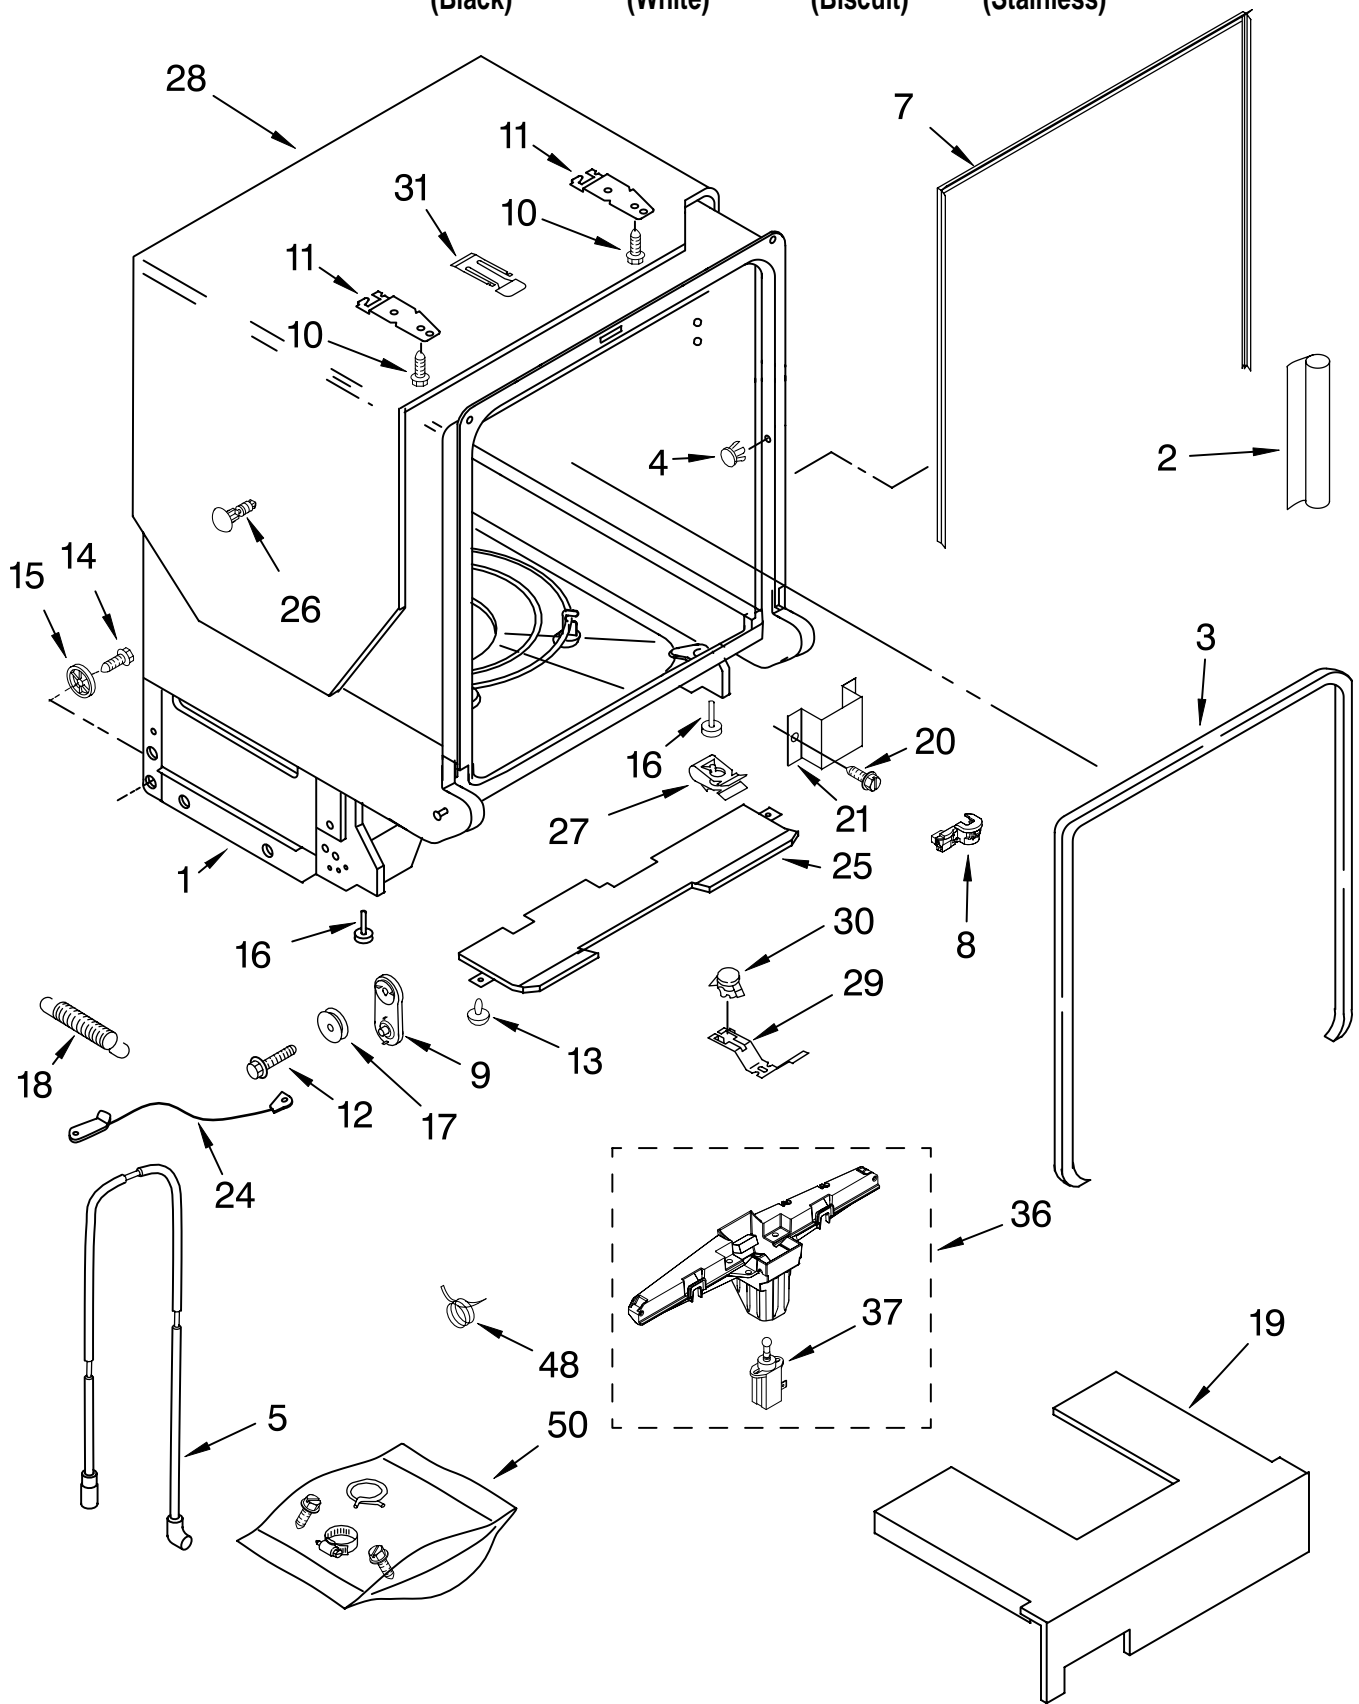

TUB AND FRAME PARTS

For Models: KUDS03FSBL1, KUDS03FSWH1, KUDS03FSBT1, KUDS03FSSS1
(Black) (White) (Biscuit) (Stainless)

FOR ORDERING INFORMATION REFER TO PARTS PRICE LIST

TUB AND FRAME PARTS

For Models: KUDS03FSBL1, KUDS03FSWH1, KUDS03FSBT1, KUDS03FSSS1
(Black) (White) (Biscuit) (Stainless)

Illus. No.	Part No.	DESCRIPTION
1	W10041750	Tub Assembly
2	8574123	Barrier, Moisture Undercounter
3	8531629	Door Seal
4	8270119	Plug Tub (2)
5	8531022	Drain Loop With Check Valve
7	8269110	Seal, Cabinet
8	8573061	Strain Relief
9	8270021	Mount, Door Balance
10	3367670	Screw
11	8269145	Bracket, Undercounter
12	3400074	Screw (2)
13	3400924	Retainer, Push-in
14	3370389	Screw (2)
15	8268977	Wheel Leg
16	8524584	Leveler, Leg
17	8524474	Wheel, door Balance
18	8270182	Spring, Door Balance
19	8545574	Absorber, Sound
20	3400892	Screw
21	8268991	Cover, Terminal Box
24	8535568	Link, Door Balance
25	8268587	Insulator, Sound
26	304666	Retainer, Push (2)
27	8269016	Clip, Grounding
28	8573239	Shield, Sound Tub
29	9742648	Bracket, Thermostat
30	661566	Thermostat
31	8269426	Strike, Latch
36	8559845	Actuator Assembly
37	8559843	Motor, Wax
48	356138	Clamp, Hose (1)
50	8269297	Miscellaneous Parts Bag (Includes 2 Screws & 2 Hose Clamps)

FOR ORDERING INFORMATION REFER TO PARTS PRICE LIST