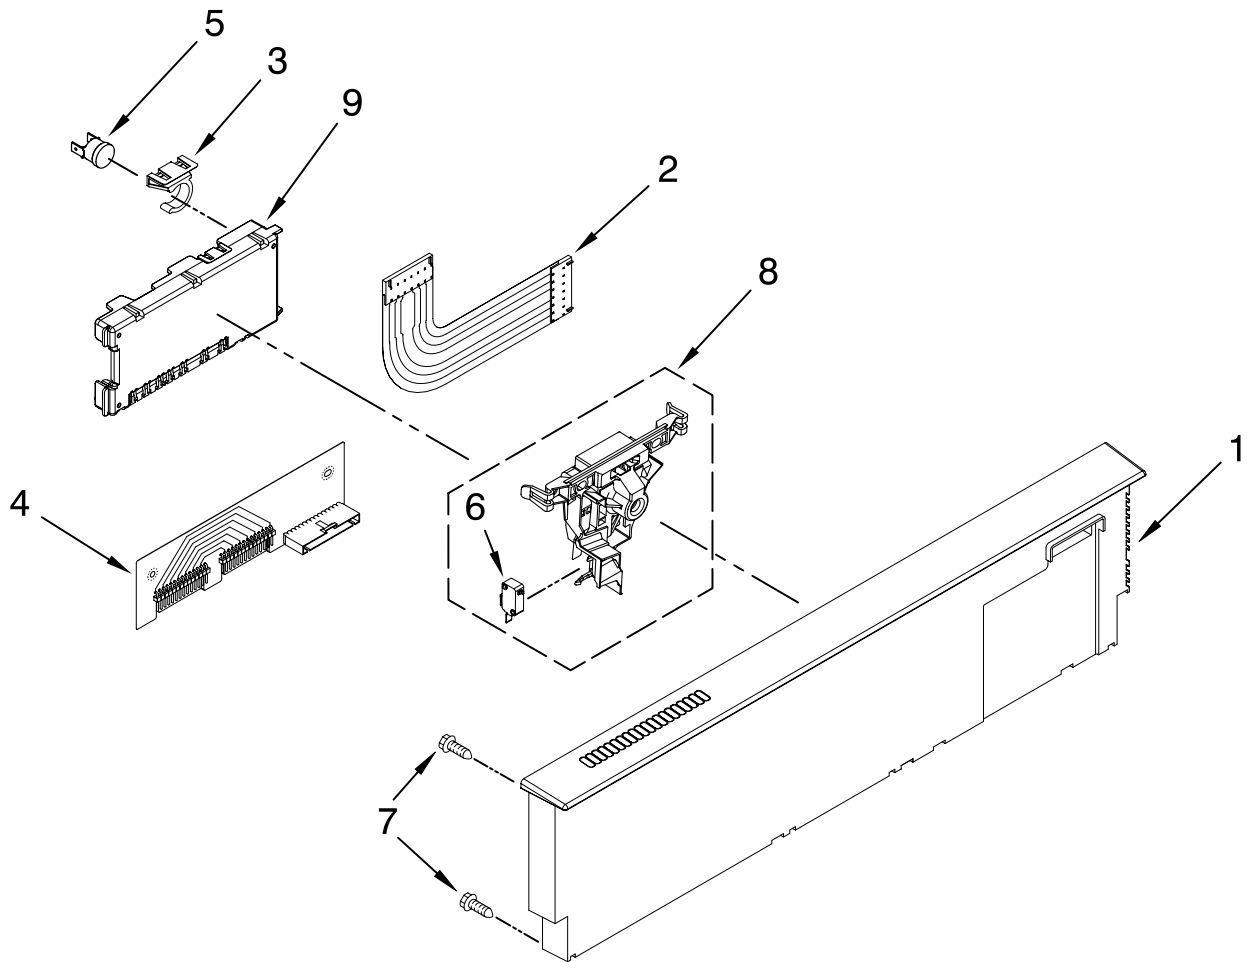

CONTROL PANEL PARTS

For Models: KUDS03CTBL3, KUDS03CTWH3, KUDS03CTSS3
(Black) (White) (Stainless)

Illus. No.	Part No.	DESCRIPTION
1		Console Assembly (Includes Insert)
	W10084159	Black
	W10084160	White
	W10084162	Stainless
2	8531877	Cable, Ribbon
3	8546546	Clip, BI-Metal
4	8531873	Board, Interconnect
5	661663	BI-Metal
6	W10134019	Switch, Door
7	3369051	Screw
8	W10077360	Latch Assembly
9	W10084141	Control, Electronic

FOR ORDERING INFORMATION REFER TO PARTS PRICE LIST