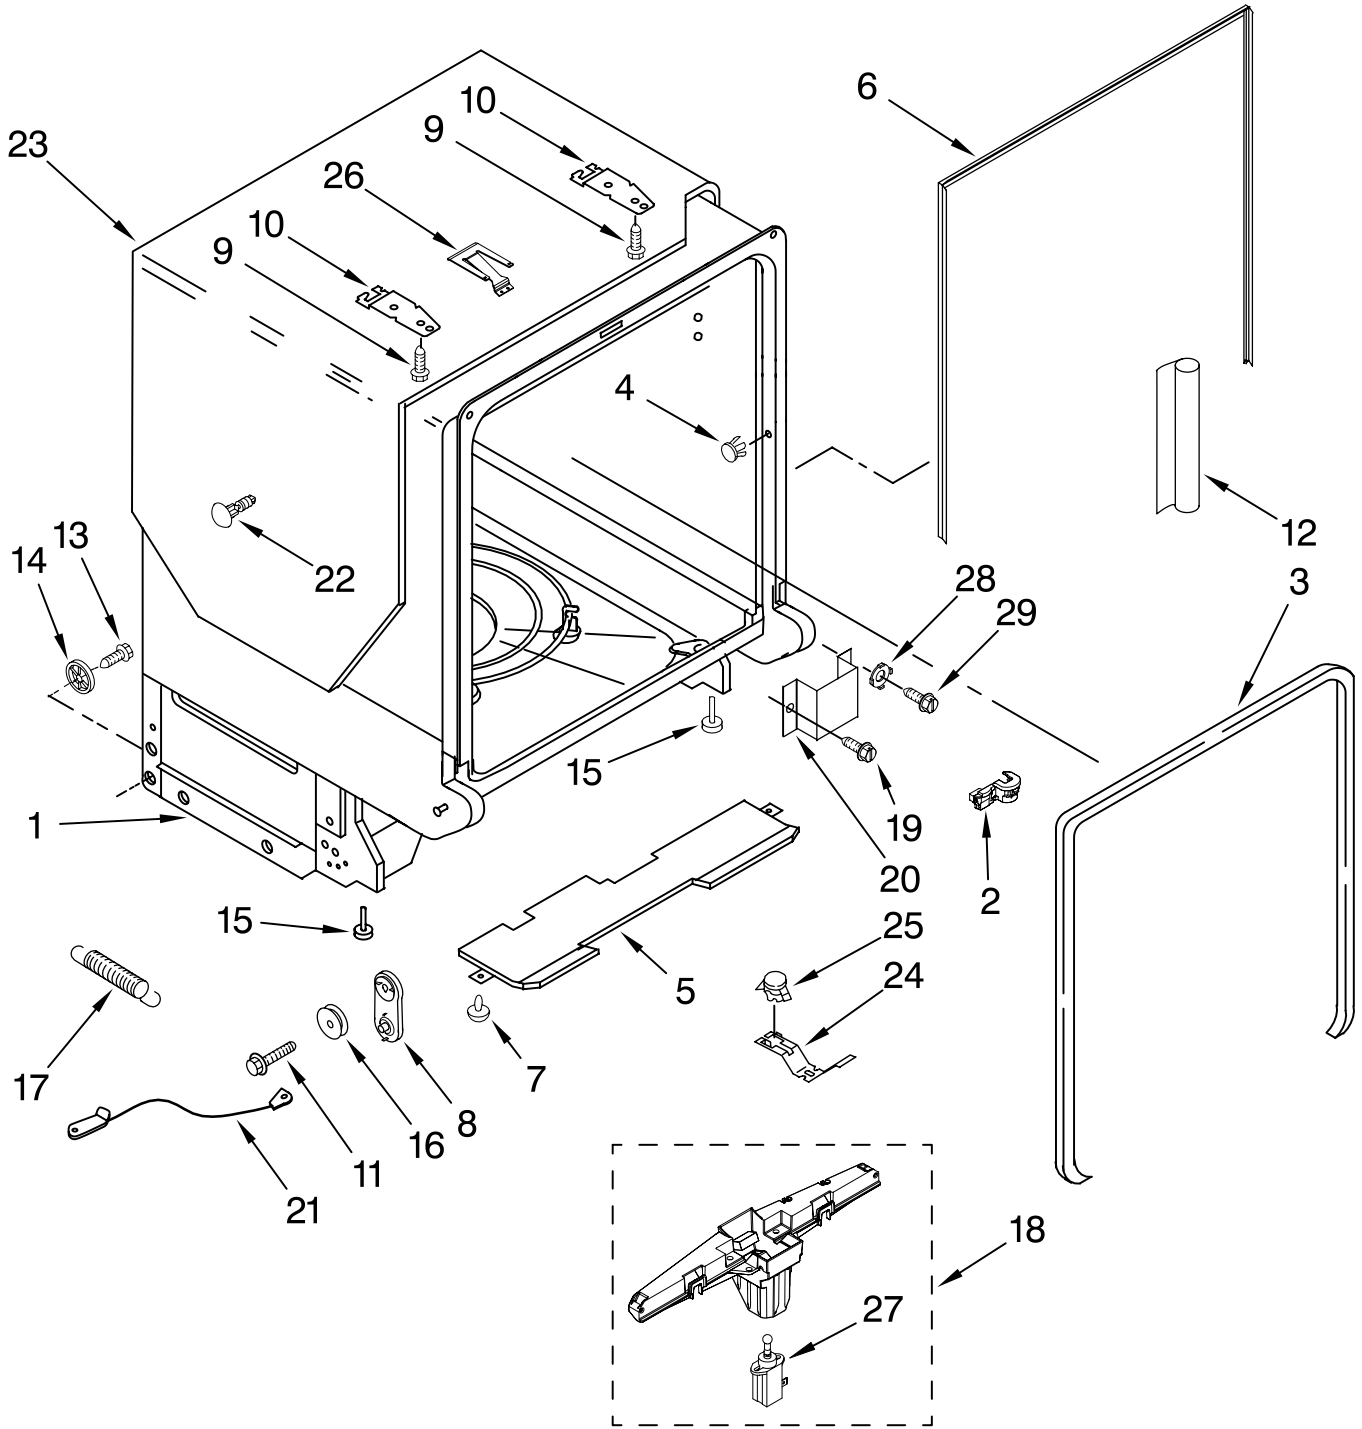

TUB AND FRAME PARTS

For Models: KUDS03CTBL3, KUDS03CTWH3, KUDS03CTSS3
(Black) (White) (Stainless)

FOR ORDERING INFORMATION REFER TO PARTS PRICE LIST

TUB AND FRAME PARTS

For Models: KUDS03CTBL3, KUDS03CTWH3, KUDS03CTSS3
(Black) (White) (Stainless)

Illus. No.	Part No.	DESCRIPTION
1	W10164353	Tub Assembly
2	8573061	Strain Relief
3	W10112096	Door Seal
4	W10082838	Plug Tub
5	8268582	Insulator, Sound
6	8269110	Seal, Cabinet
7	3400924	Retainer, Push
8	8270021	Mount, Door Balance
9	3367670	Screw
10	8269145	Bracket, Undercounter
11	3400074	Screw
12	8574123	Barrier, Moisture Undercounter
13	3370389	Screw
14	8268977	Wheel, Leg
15	8524584	Leveler, Leg
16	8524474	Wheel, Door Balance
17	8270020	Spring, Door Balance
18	8572661	Actuator Assembly
19	3400892	Screw
20	8268991	Cover, Terminal Box
21	8535568	Link, Door Balance
22	304666	Retainer, Push
23	8573239	Shield, Sound Tub
24	9742648	Bracket, Thermostat
25	661566	Thermostat
26	W10077370	Strike, Latch
27	W10082769	Motor, Wax
28	3378128	Washer, Pronged Cup
29	3400014	Screw

FOR ORDERING INFORMATION REFER TO PARTS PRICE LIST