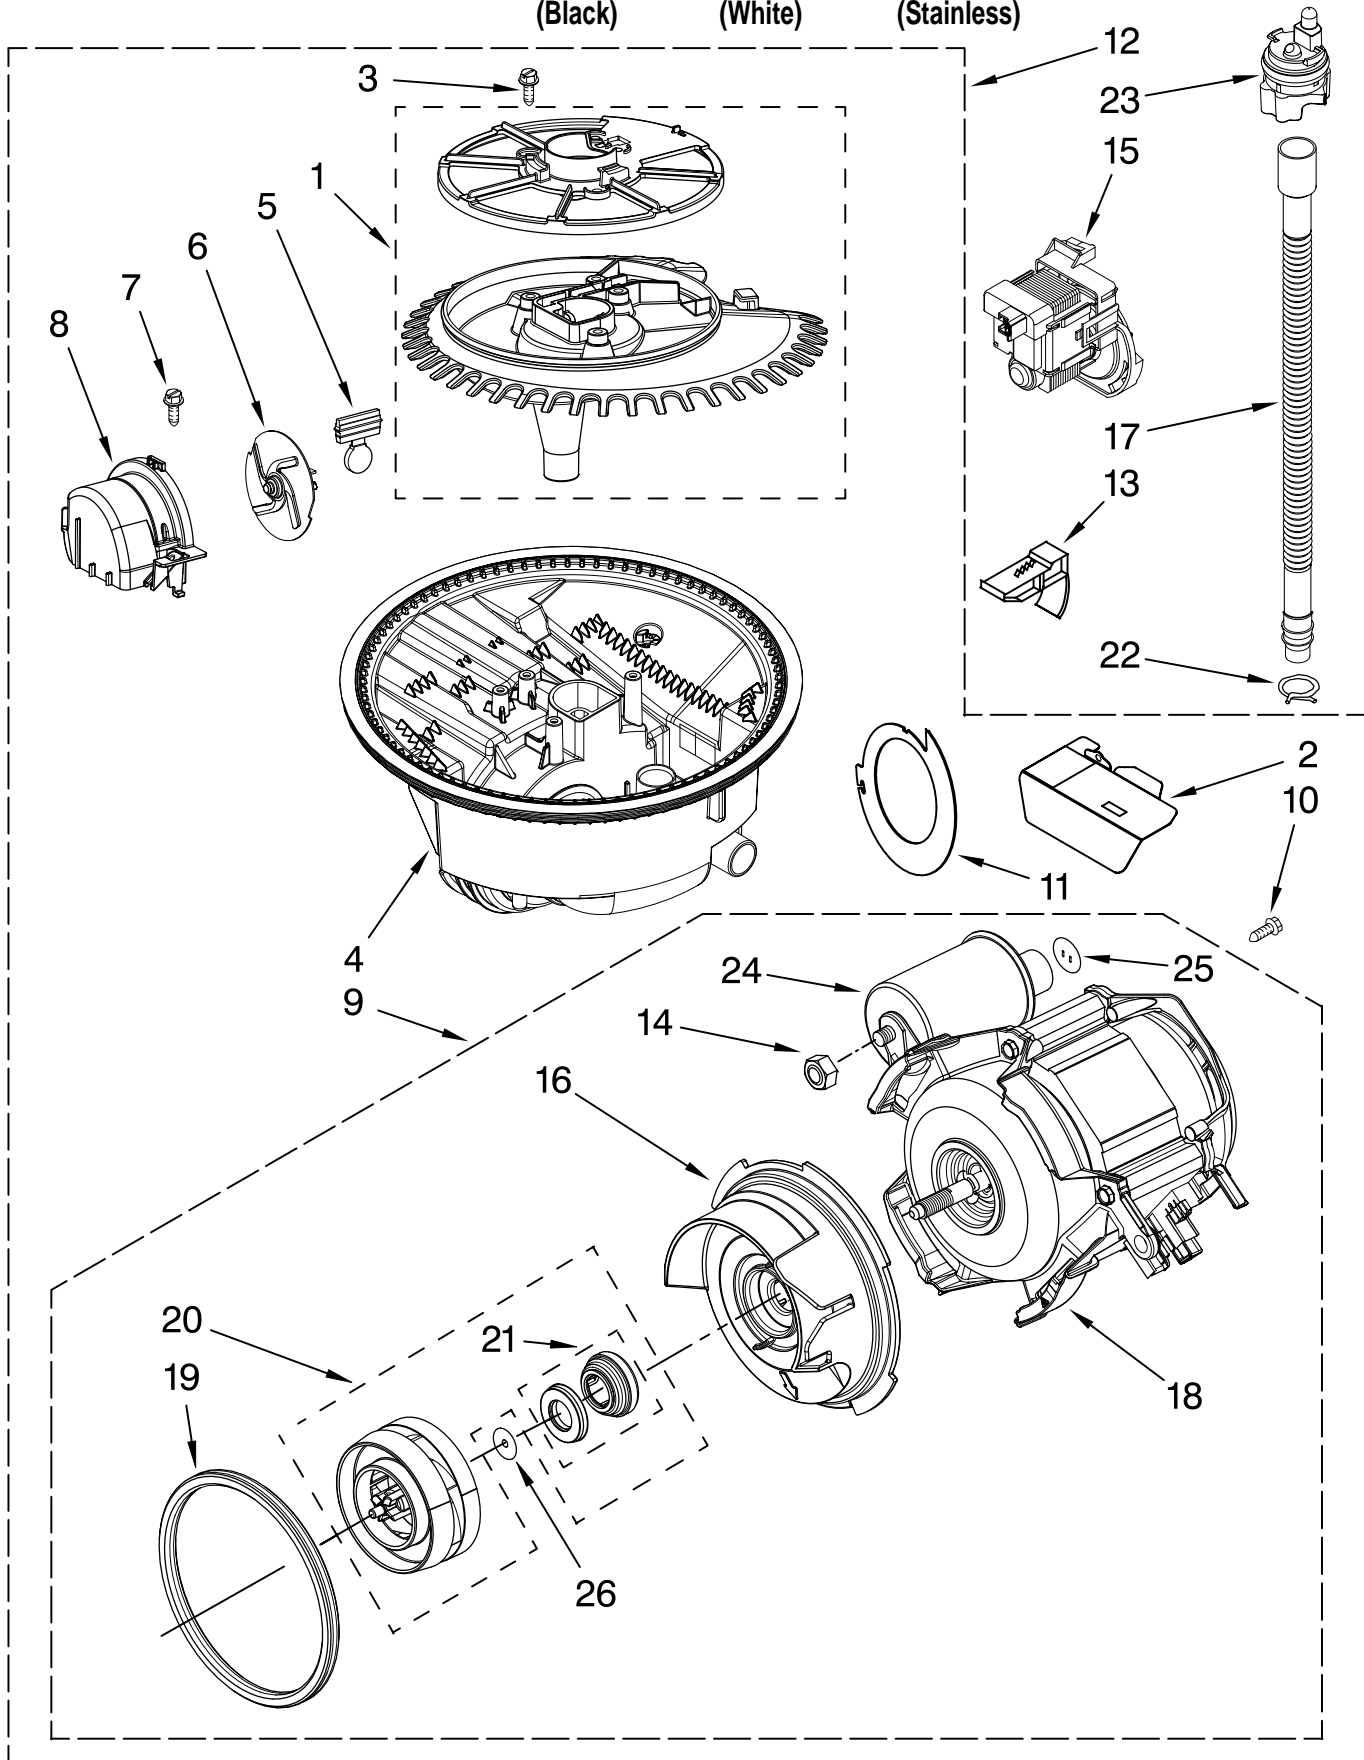

PUMP AND MOTOR PARTS

For Models: KUDS03CTBL3, KUDS03CTWH3, KUDS03CTSS3
(Black) (White) (Stainless)

FOR ORDERING INFORMATION REFER TO PARTS PRICE LIST

PUMP AND MOTOR PARTS

For Models: KUDS03CTBL3, KUDS03CTWH3, KUDS03CTSS3
(Black) (White) (Stainless)

Illus. No.	Part No.	DESCRIPTION
1	8534952	Accumulator Assy
2	8283527	Shield
3	3400069	Screw
4	8572618	Sump with Seal
5	8268375	Check Valve, Sump
6	W10083957	Chopper Assembly
7	9741232	Screw
8	8531857	Protector, Inlet
9	8535760	Motor Assembly
10	3400217	Screw
11	W10084567	Screen, Separation
12	W10084107	Sump & Motor Assembly
13	8269524	Tab, Sump
14	8533949	Nut
15	661662	Pump, Drain
16	8531019	Volute, Back (Also Order Items 21 & 26)
17	8269144	Hose, Drain
18	8535759	Motor
19	8268397	Seal, Volute
20	8531017	Impeller Kit
21	8268403	Face Seal Assembly (Also Order Item 26)
22	356138	Clamp, Hose
23	W10134016	Optical Water Indicator
24	8535474	Capacitor
25	8534946	Shield, Capacitor
26	8531018	Washer

FOR ORDERING INFORMATION REFER TO PARTS PRICE LIST