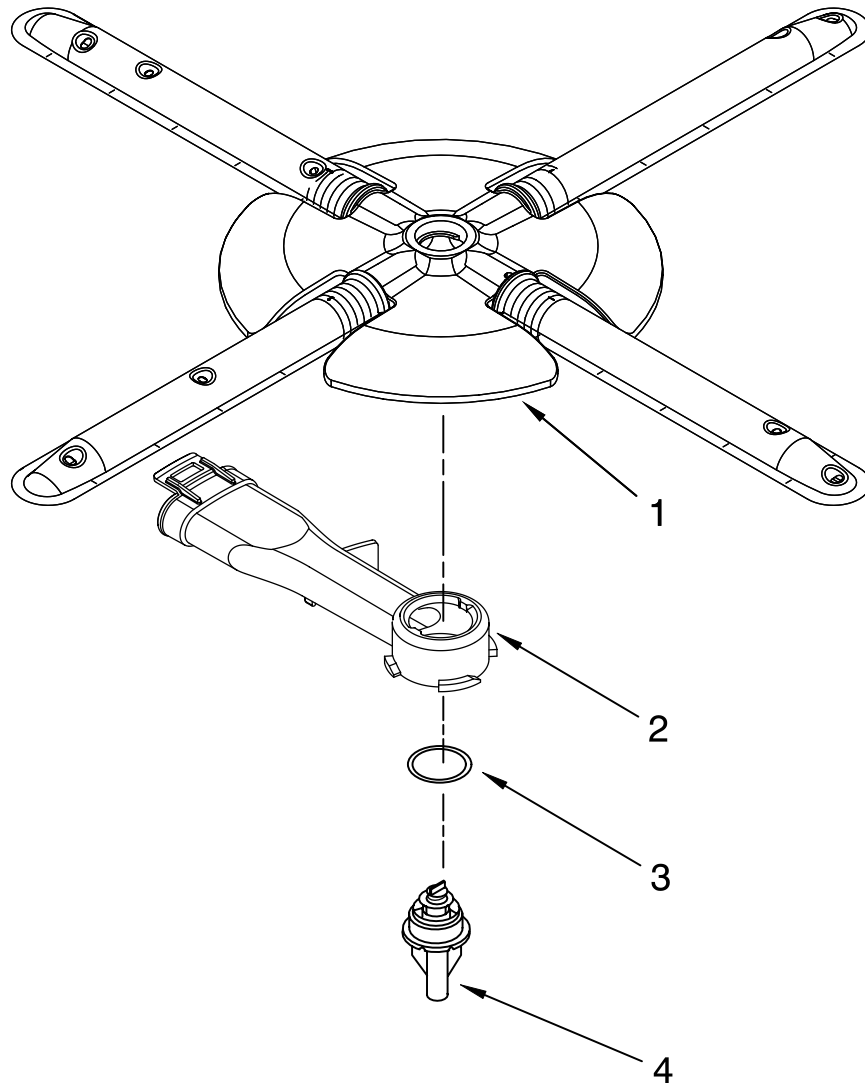

LOWER WASHARM AND STRAINER PARTS

For Models: KUDS03CTBL3, KUDS03CTWH3, KUDS03CTSS3
(Black) (White) (Stainless)

Illus. No.	Part No.	DESCRIPTION
1	W10077965	Wash Arm Assembly
2	W10077899	Cap, Internal Rear Feed (Also Order Item 3)
3	8268340	Seal, Sprayarm
4	W10077898	Hub, Lower Sprayarm (Also Order Item 3)

FOR ORDERING INFORMATION REFER TO PARTS PRICE LIST