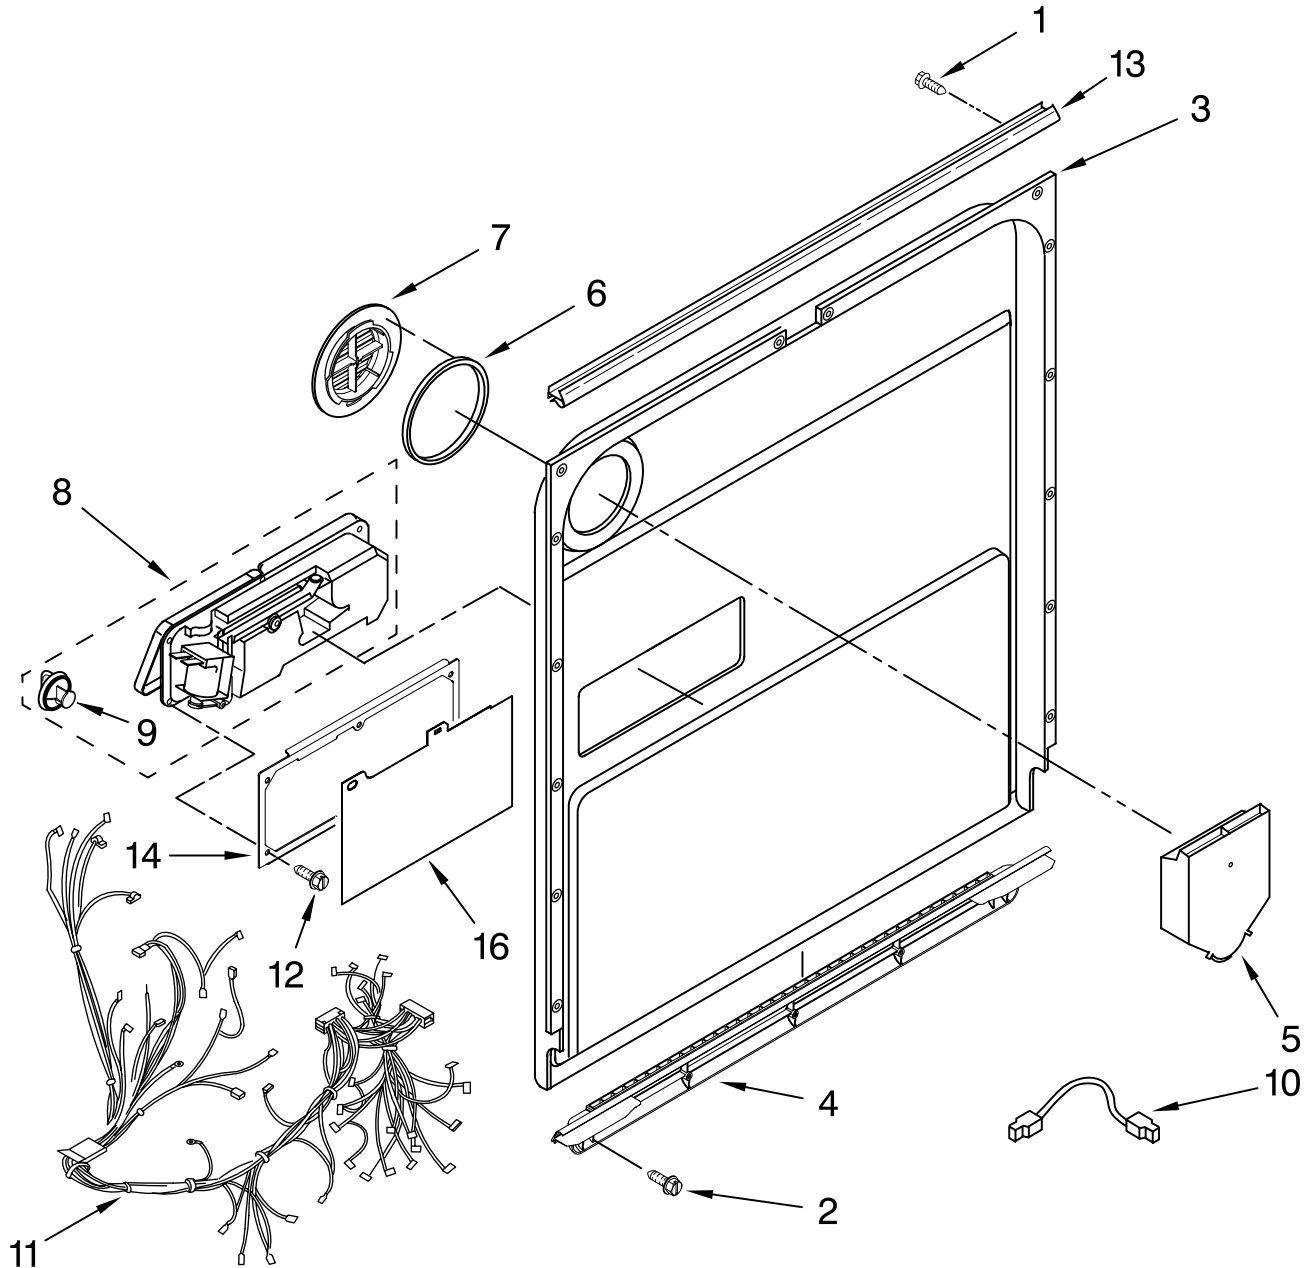

DOOR AND LATCH PARTS

For Models: KUDS03CTBL3, KUDS03CTWH3, KUDS03CTSS3
(Black) (White) (Stainless)

Illus. No.	Part No.	DESCRIPTION
1	3369051	Screw, Door
2	8281217	Screw
3	W10056249	Inner Door Mastic Assembly (Also Order Item 6)
4	W10077883	Inlet, Air
5	8572611	Vent Assembly (Also Order Item 6)

Illus. No.	Part No.	DESCRIPTION
6	8269259	Gasket, Vent
7	W10077877	Deflector, Vent (Also Order Item 6)
8	W10077882	Dispenser, Assembly
9	W10077881	Knob, Rinse Aid
10	8545608	Harness, Vent Motor

Illus. No.	Part No.	DESCRIPTION
11	W10078202	Wiring Harness
12	8281154	Screw
13	8535660	Seal, Console/door
14	8535637	Bracket, Dispenser
16	8531865	Shield, Dispenser

FOR ORDERING INFORMATION REFER TO PARTS PRICE LIST