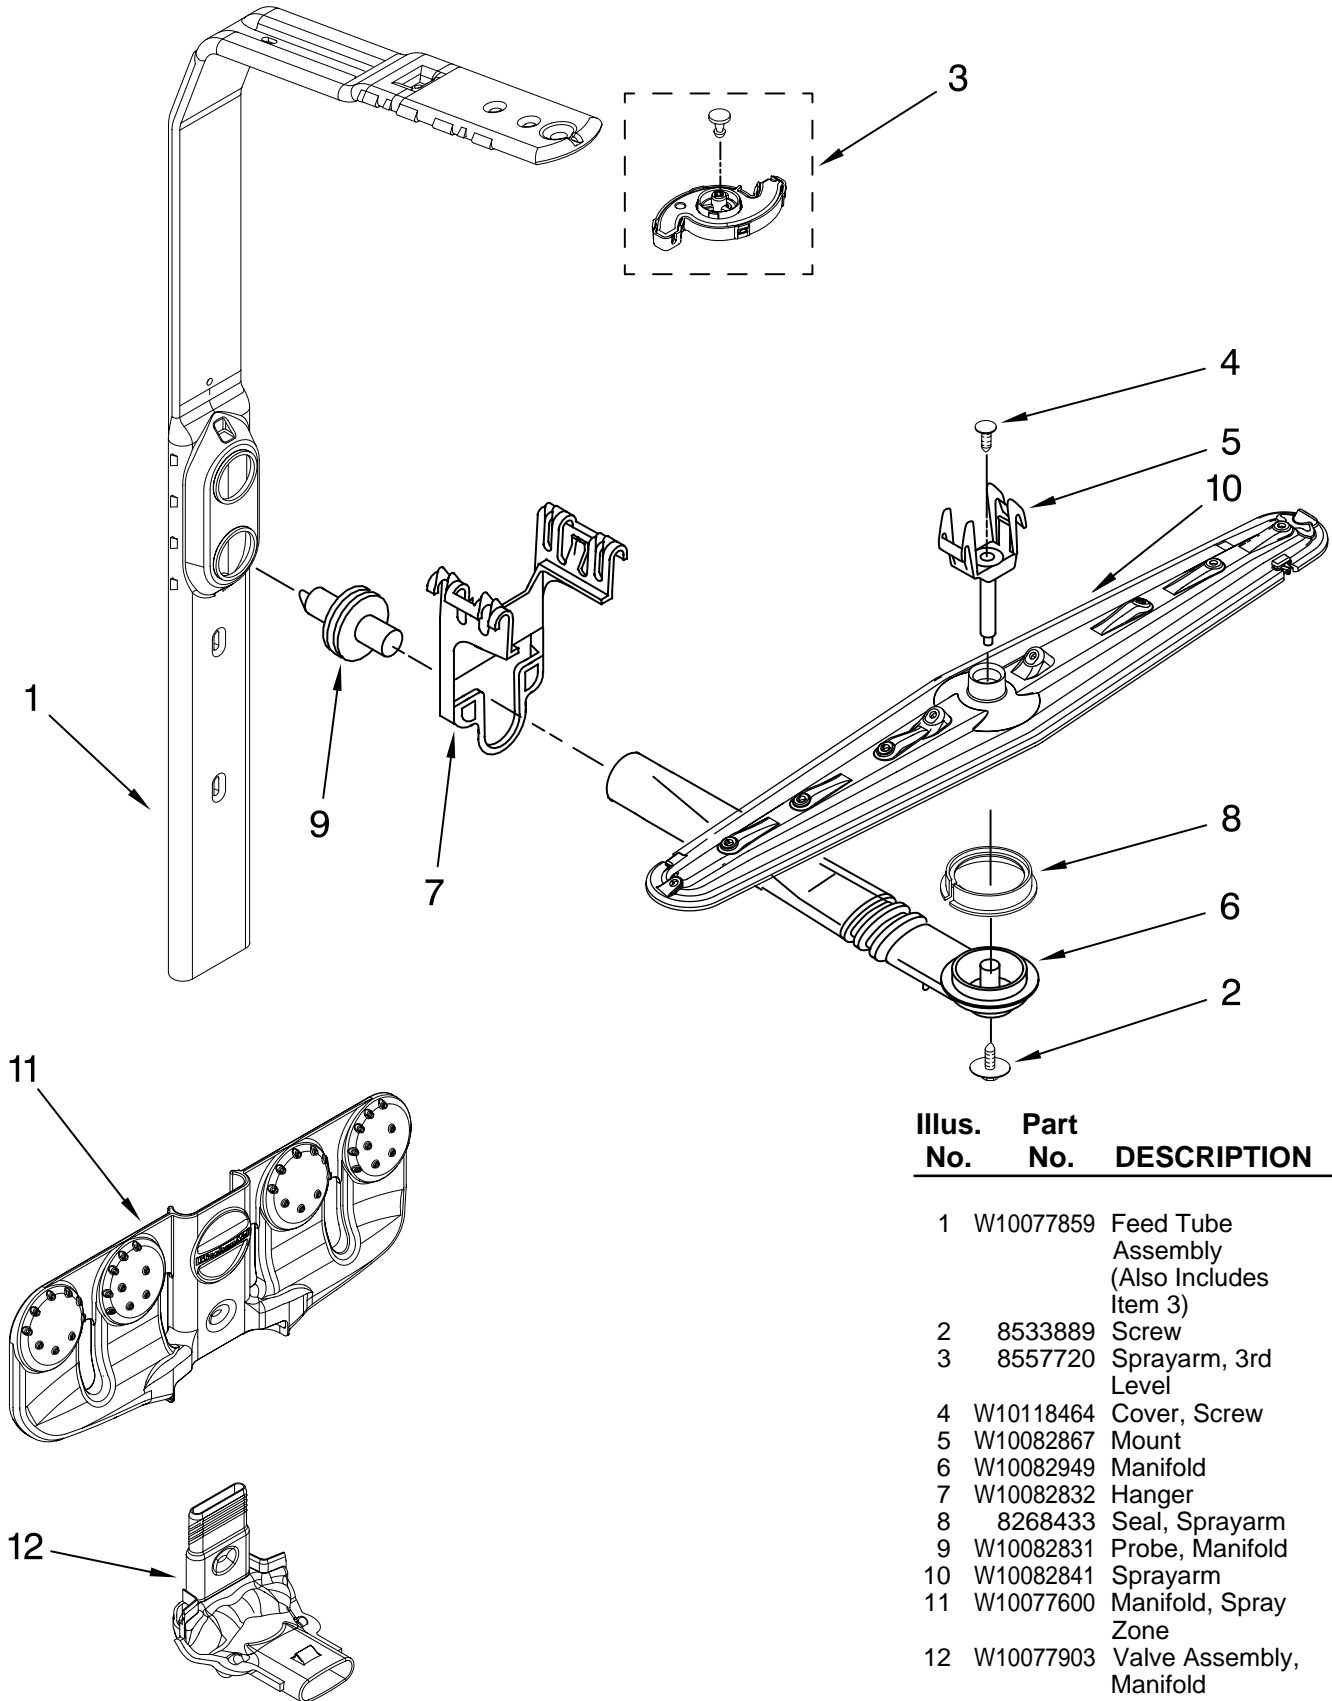

UPPER WASH AND RINSE PARTS

For Models: KUDS03CTBL3, KUDS03CTWH3, KUDS03CTSS3
(Black) (White) (Stainless)

Illus. No.	Part No.	DESCRIPTION
1	W10077859	Feed Tube Assembly (Also Includes Item 3)
2	8533889	Screw
3	8557720	Sprayarm, 3rd Level
4	W10118464	Cover, Screw
5	W10082867	Mount
6	W10082949	Manifold
7	W10082832	Hanger
8	8268433	Seal, Sprayarm
9	W10082831	Probe, Manifold
10	W10082841	Sprayarm
11	W10077600	Manifold, Spray Zone
12	W10077903	Valve Assembly, Manifold

FOR ORDERING INFORMATION REFER TO PARTS PRICE LIST