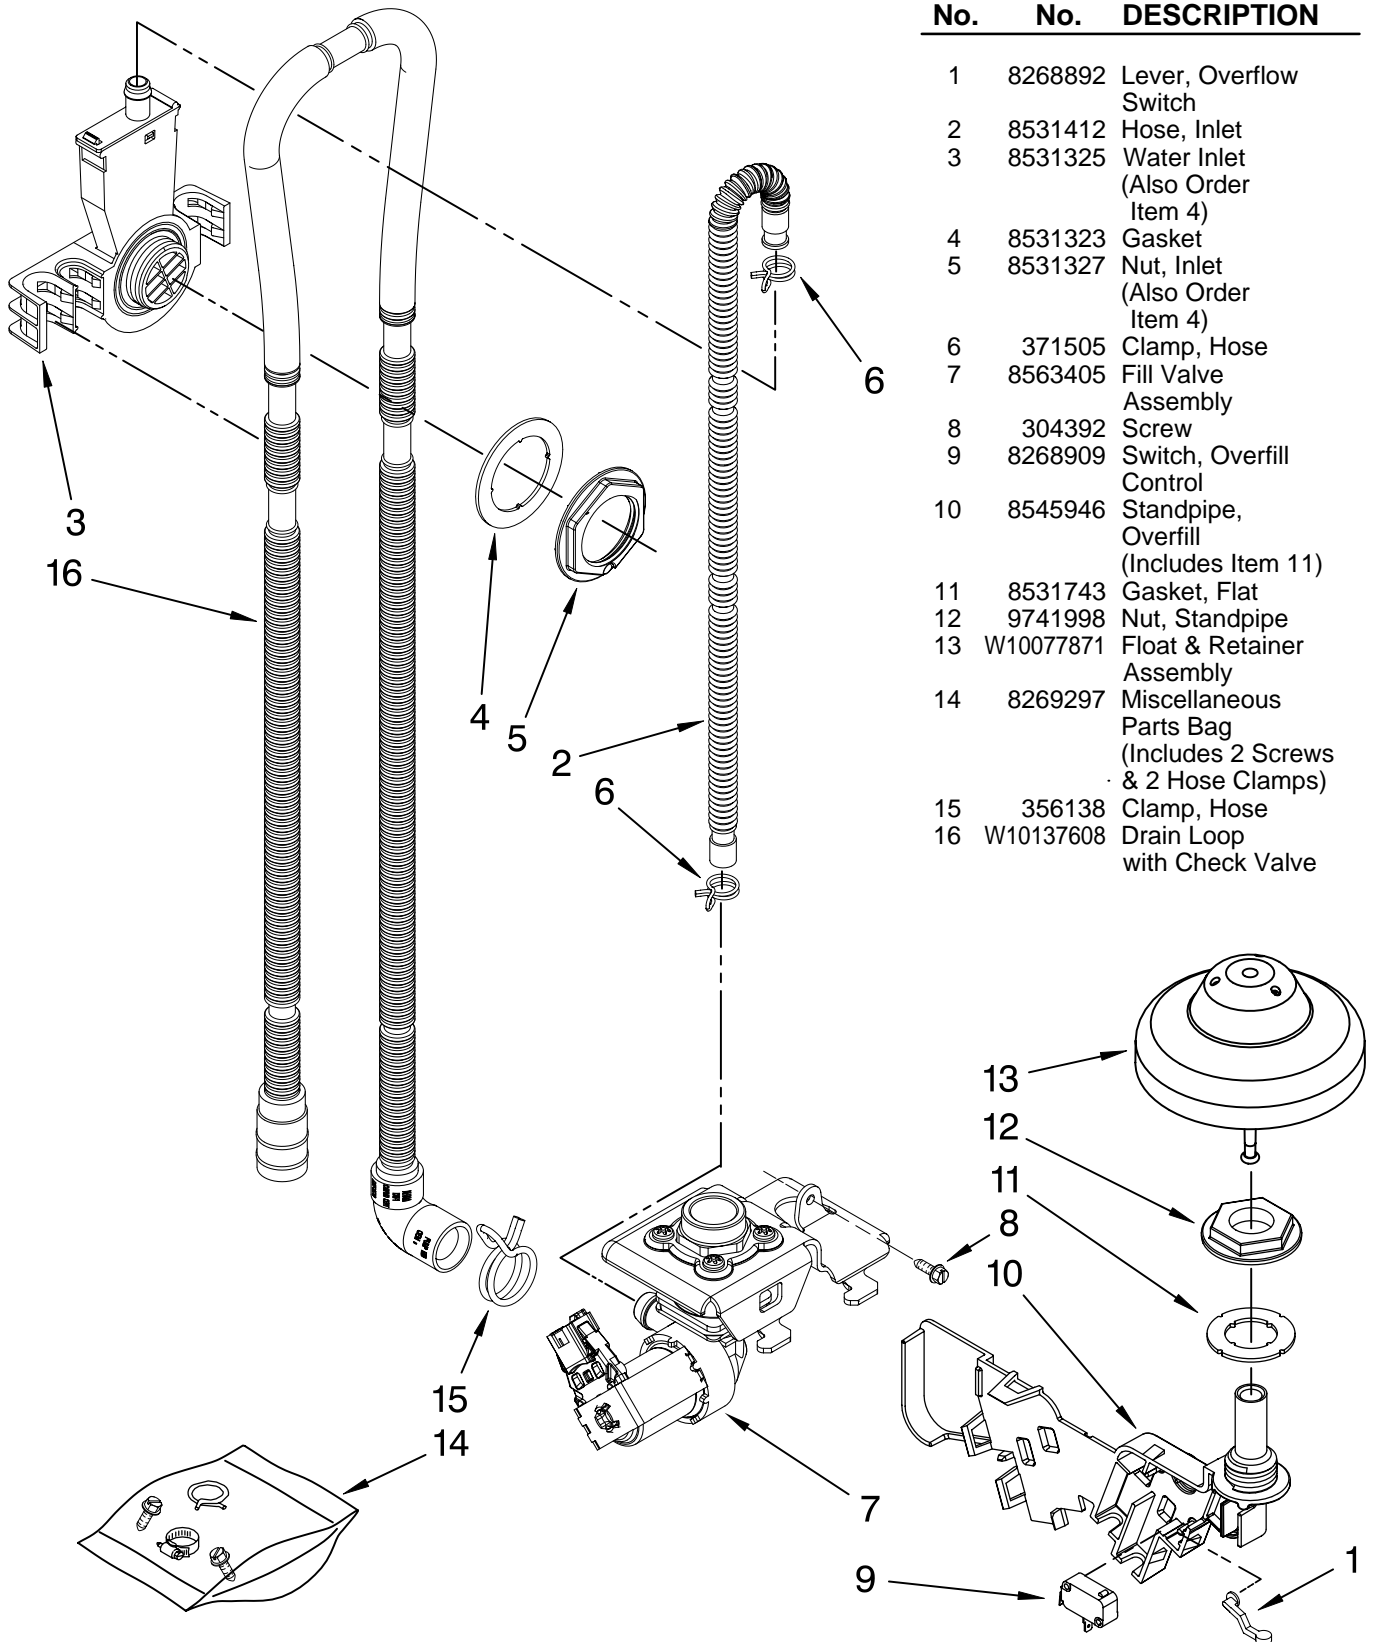

Illus. No.	Part No.	DESCRIPTION
6	8269259	Gasket, Vent
7	W10077877	Deflector, Vent (Also Order Item 6)
8	W10077882	Dispenser, Assembly
9	W10077881	Knob, Rinse Aid
10	8545608	Harness, Vent Motor

Illus. No.	Part No.	DESCRIPTION
11	W10078202	Wiring Harness
12	8281154	Screw
13	8535660	Seal, Console/door
14	8535637	Bracket, Dispenser
16	8531865	Shield, Dispenser

# FILL, DRAIN AND OVERFILL PARTS

For Models: KUDS03CTBL3, KUDS03CTWH3, KUDS03CTSS3  
(Black) (White) (Stainless)

Illus. No.	Part No.	DESCRIPTION
------------	----------	-------------

- |    |           |   |
|----|-----------|---|
| 1  | 8268892   | Lever, Overflow Switch                                      |
| 2  | 8531412   | Hose, Inlet   |
| 3  | 8531325   | Water Inlet (Also Order Item 4)                             |
| 4  | 8531323   | Gasket  |
| 5  | 8531327   | Nut, Inlet (Also Order Item 4)                              |
| 6  | 371505    | Clamp, Hose   |
| 7  | 8563405   | Fill Valve Assembly   |
| 8  | 304392    | Screw   |
| 9  | 8268909   | Switch, Overfill Control                                    |
| 10 | 8545946   | Standpipe, Overfill (Includes Item 11)                      |
| 11 | 8531743   | Gasket, Flat  |
| 12 | 9741998   | Nut, Standpipe  |
| 13 | W10077871 | Float & Retainer Assembly                                   |
| 14 | 8269297   | Miscellaneous Parts Bag (Includes 2 Screws & 2 Hose Clamps) |
| 15 | 356138    | Clamp, Hose   |
| 16 | W10137608 | Drain Loop with Check Valve                                 |