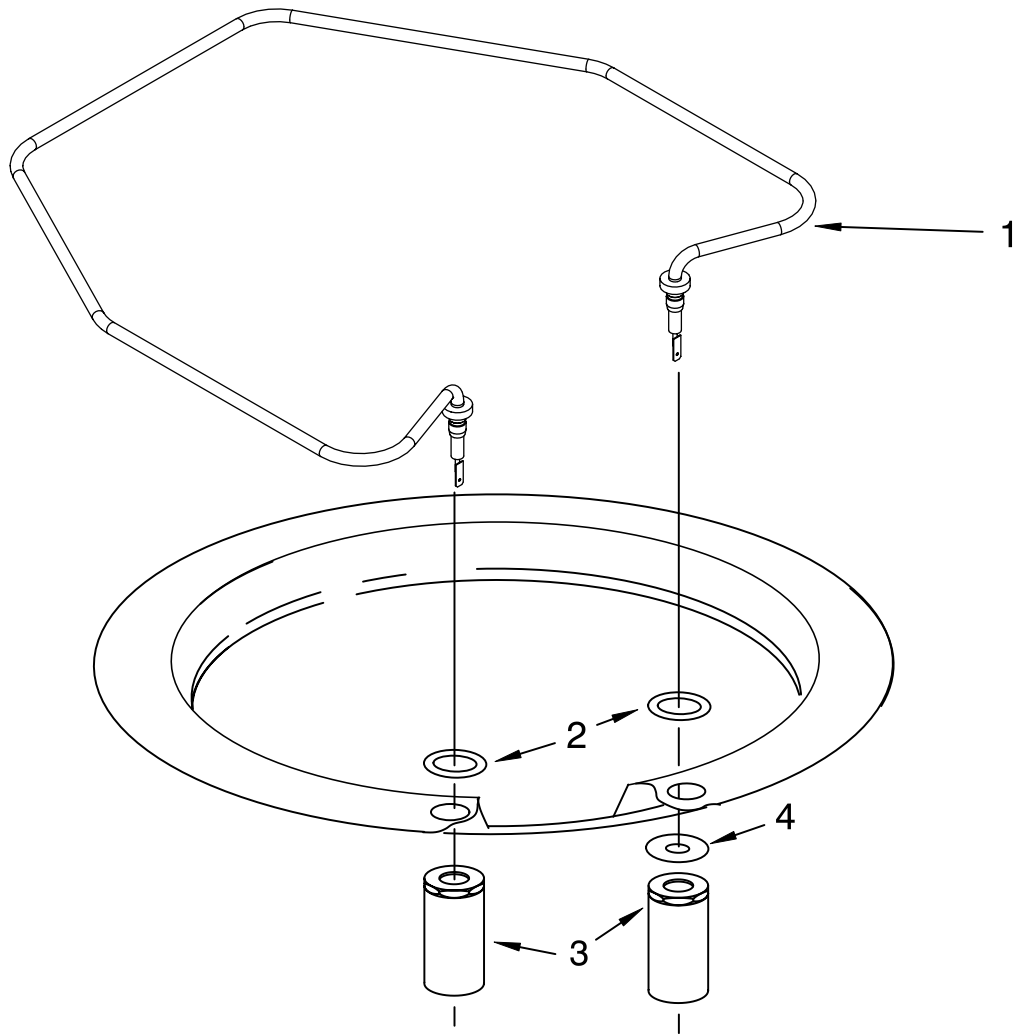

HEATER PARTS

For Models: KUDS03CTBL3, KUDS03CTWH3, KUDS03CTSS3
(Black) (White) (Stainless)

Illus. No.	Part No.	DESCRIPTION
1	8537057	Heater Element Assembly (Also Includes Item 2)
2	717273	Washer, Heater Element
3	8268548	Nut, Heater Element
4	3400931	Retainer, Spring Grip

NOTE: If heater element is removed, it must be replaced.

FOR ORDERING INFORMATION REFER TO PARTS PRICE LIST