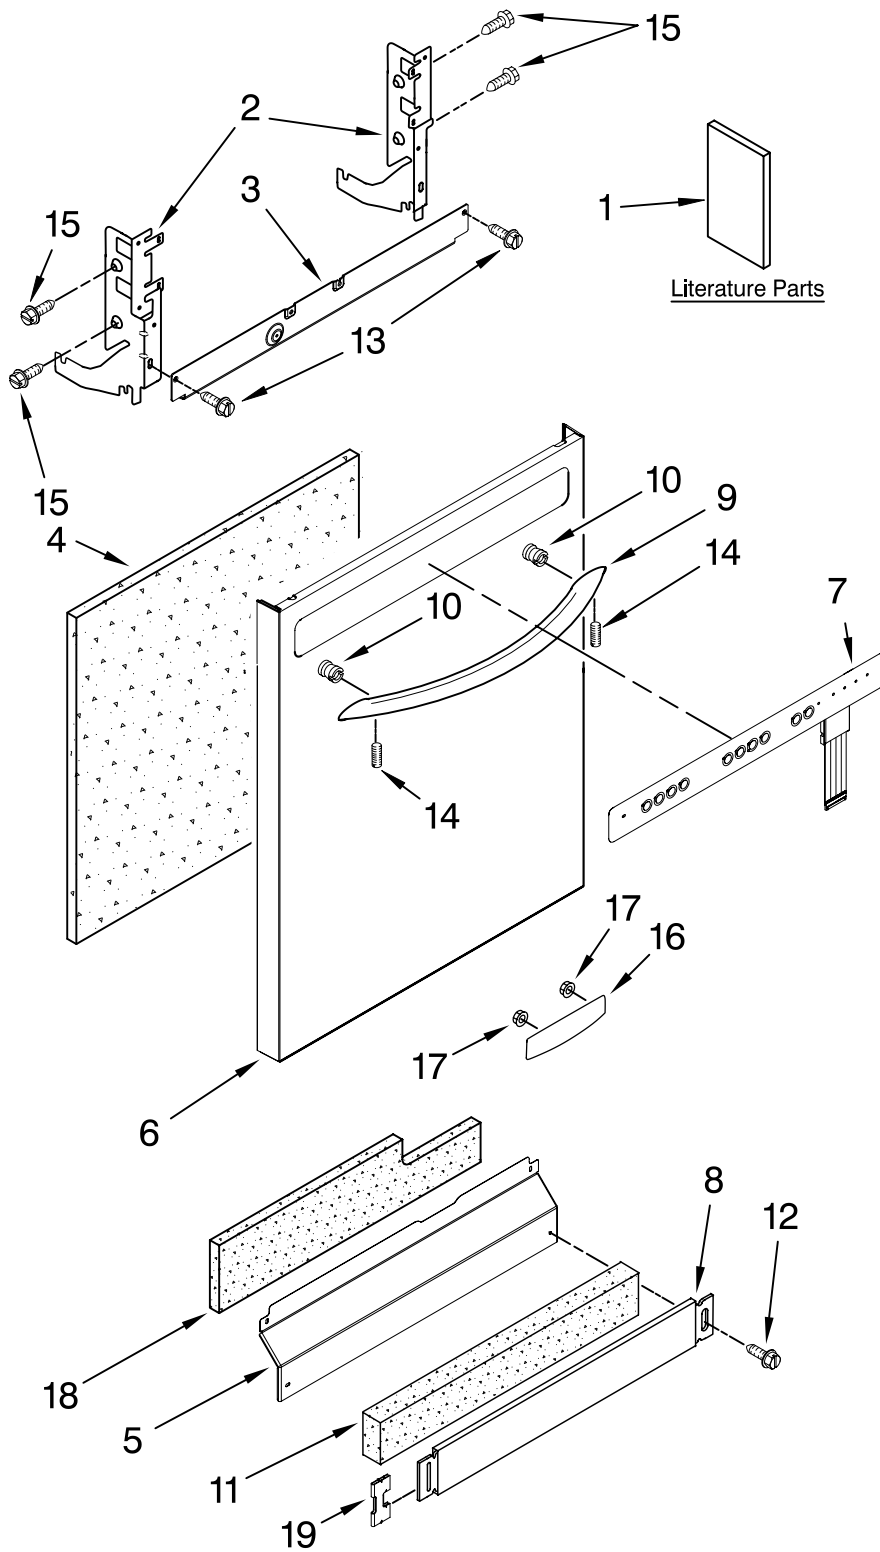

# KitchenAid® DOOR AND PANEL PARTS

For Models: KUDS03CTBL3, KUDS03CTWH3, KUDS03CTSS3  
(Black) (White) (Stainless)

UNDERCOUNTER  
DISHWASHER

Illus. No.	Part No.	DESCRIPTION
1		Literature Parts
	W10078153	Instructions, Installation
	W10084560	Energy Guide
	W10193741	Guide, Use & Care Spanish
	W10193740	Guide, Use & Care English/French
	W10130990	Tech Sheet
2		Arm, Hinge
	8534854	Left
	8534853	Right
3	8564886	Stiffener, Door
4	W10073520	Insulation, Door
5		Access Panel (Includes item 18)
	8558260	Black
	8558261	White
6		Panel, Full Front (Includes Items 4, 10, 16 & 17)
	W10077999	Black
	W10078000	White
	W10137621	Stainless
7		Overlay
	W10077794	Black
	W10077795	White
	W10077797	Stainless
8		Toe Panel (Includes Items 11 & 19)
	8558252	Black
	8558253	White
9		Handle (Includes Items 14)
	W10083936	Black
	W10083937	White
	W10083935	Stainless
10	8564951	Stud, Mounting
11	8268581	Insulation, Toe Panel
12		Screw
	302868	Black
	3400836	White
13	304392	Screw
14	8534008	Screw
15	3400071	Screw
16		Nameplate
	W10021860	Black
	W10021870	White
	W10021850	Stainless
17	2004333	Nut
18	8542578	Insulation, Access Panel
19	8269016	Clip, Ground