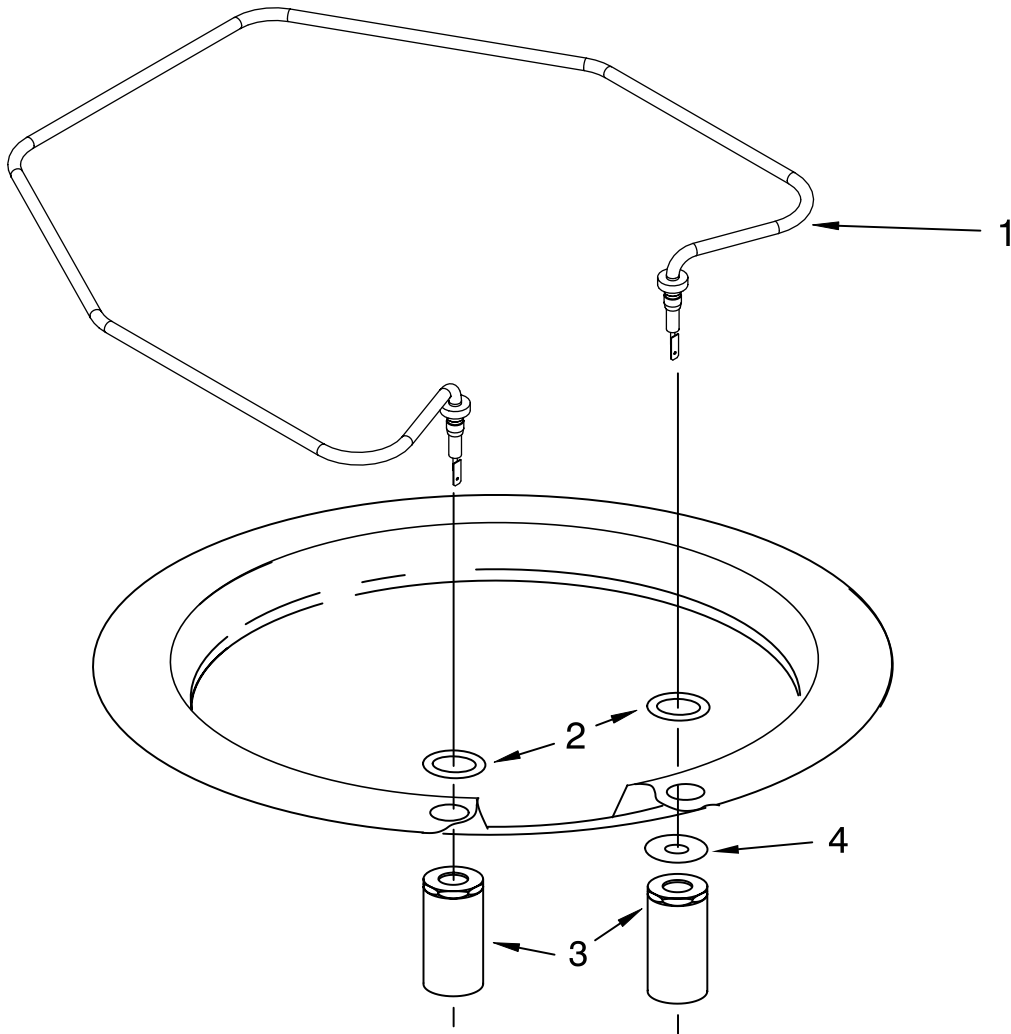

HEATER PARTS

For Models: KUDK03ITBL3, KUDK03ITWH3, KUDK03ITBT3, KUDK03ITBS3
(Black) (White) (Biscuit) (Stainless)

Illus. No.	Part No.	DESCRIPTION
1	8537057	Heater Element Assembly (Also Includes Item 2)
2	717273	Washer, Heater Element
3	8268548	Nut, Heater Element
4	3400931	Retainer, Spring Grip

NOTE: If heater element is removed, it must be replaced.

FOR ORDERING INFORMATION REFER TO PARTS PRICE LIST