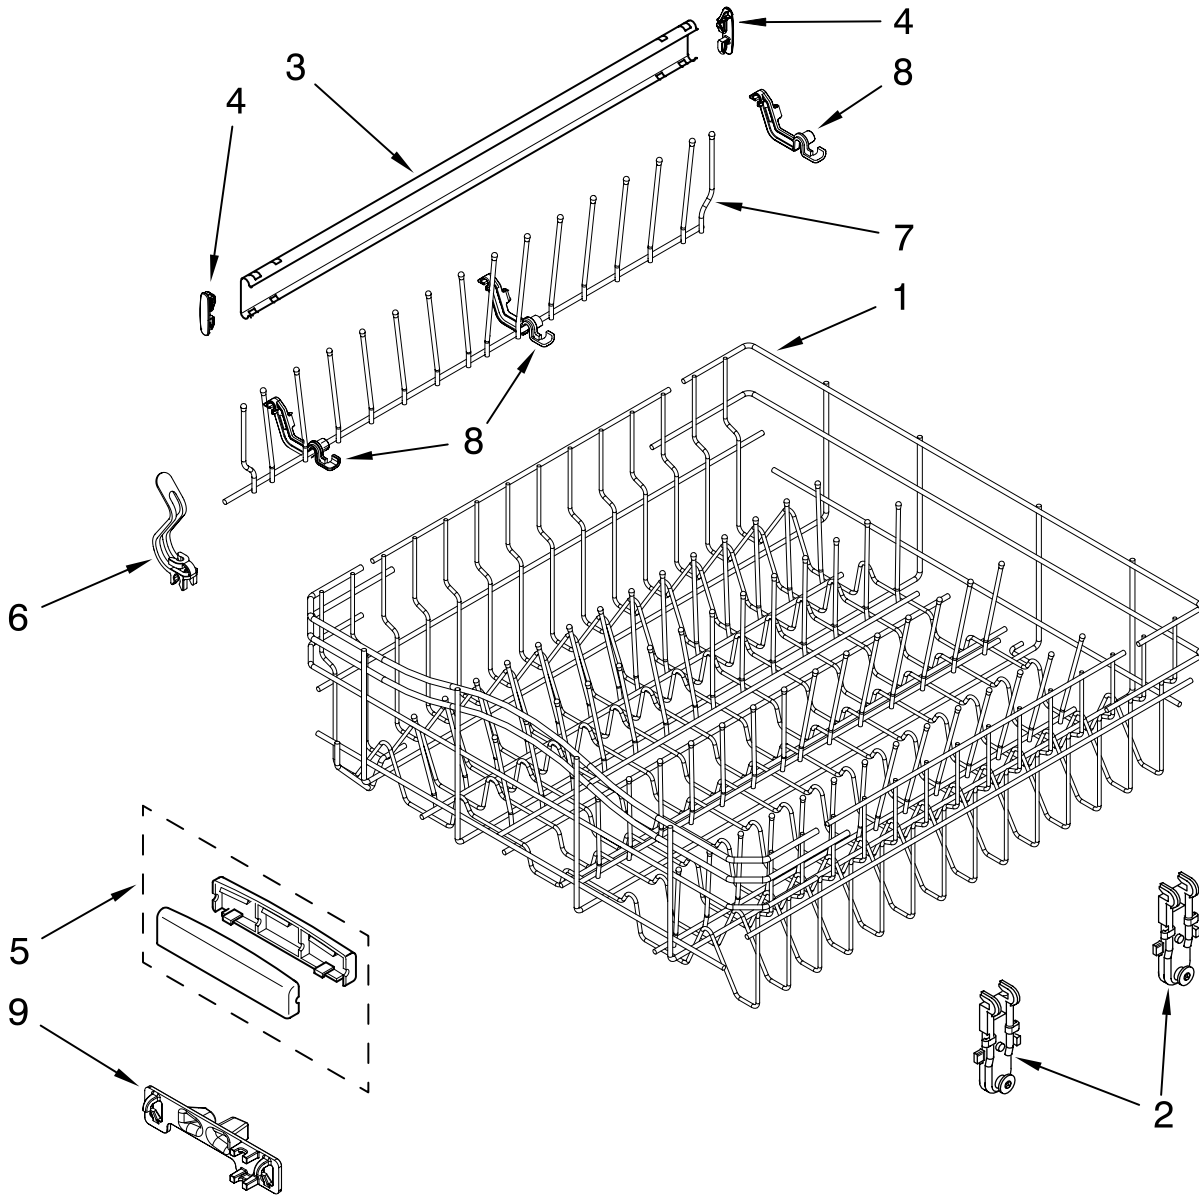

UPPER RACK AND TRACK PARTS

For Models: KUDK03ITBL3, KUDK03ITWH3, KUDK03ITBT3, KUDK03ITBS3
(Black) (White) (Biscuit) (Stainless)

Illus. No.	Part No.	DESCRIPTION
1	8539235	Dishrack, Upper
2	W10078214	Mount, Wheel Stationary
3	3385089	Track Rack
4	W10082860	Stop, Track
5	8539110	Handle, Dishrack
6	W10077844	Clip, No-Flip
7	9744566	Tine Row
8	W10082853	Clip, Pivot
9	8539102	Positioner, Dual

FOR ORDERING INFORMATION REFER TO PARTS PRICE LIST