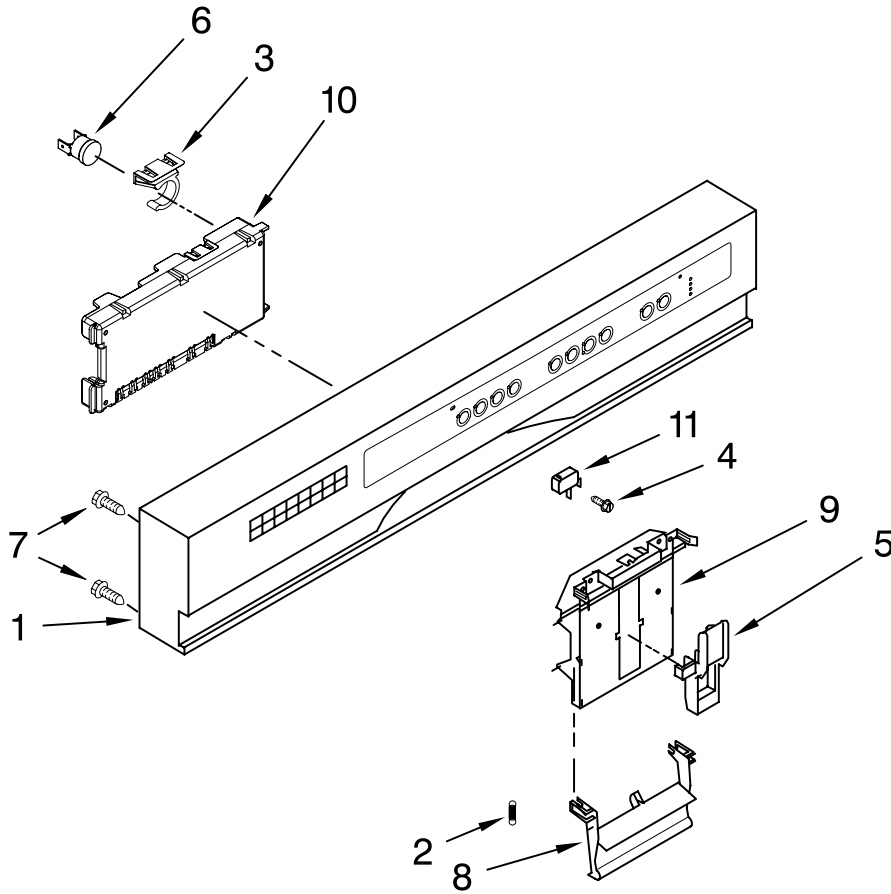

CONTROL PANEL PARTS

For Models: KUDK03ITBL3, KUDK03ITWH3, KUDK03ITBT3, KUDK03ITBS3
(Black) (White) (Biscuit) (Stainless)

Illus. No.	Part No.	DESCRIPTION
1		Console Assembly (Includes Insert)
	W10084153	Black
	W10084154	White
	W10084155	Biscuit
2	8268540	Spring, Handle
3	8546546	Clip, BI-Metal
4	3400412	Screw
5	8524471	Actuator, Latch
6	661663	BI-Metal
7	3369051	Screw
8		Handle, Latch
	8269117	Black
	8269167	White
	8269168	Biscuit
9	8524476	Bolt, Latch
10	W10084142	Control, Electronic
11	8269209	Switch, Door

FOR ORDERING INFORMATION REFER TO PARTS PRICE LIST