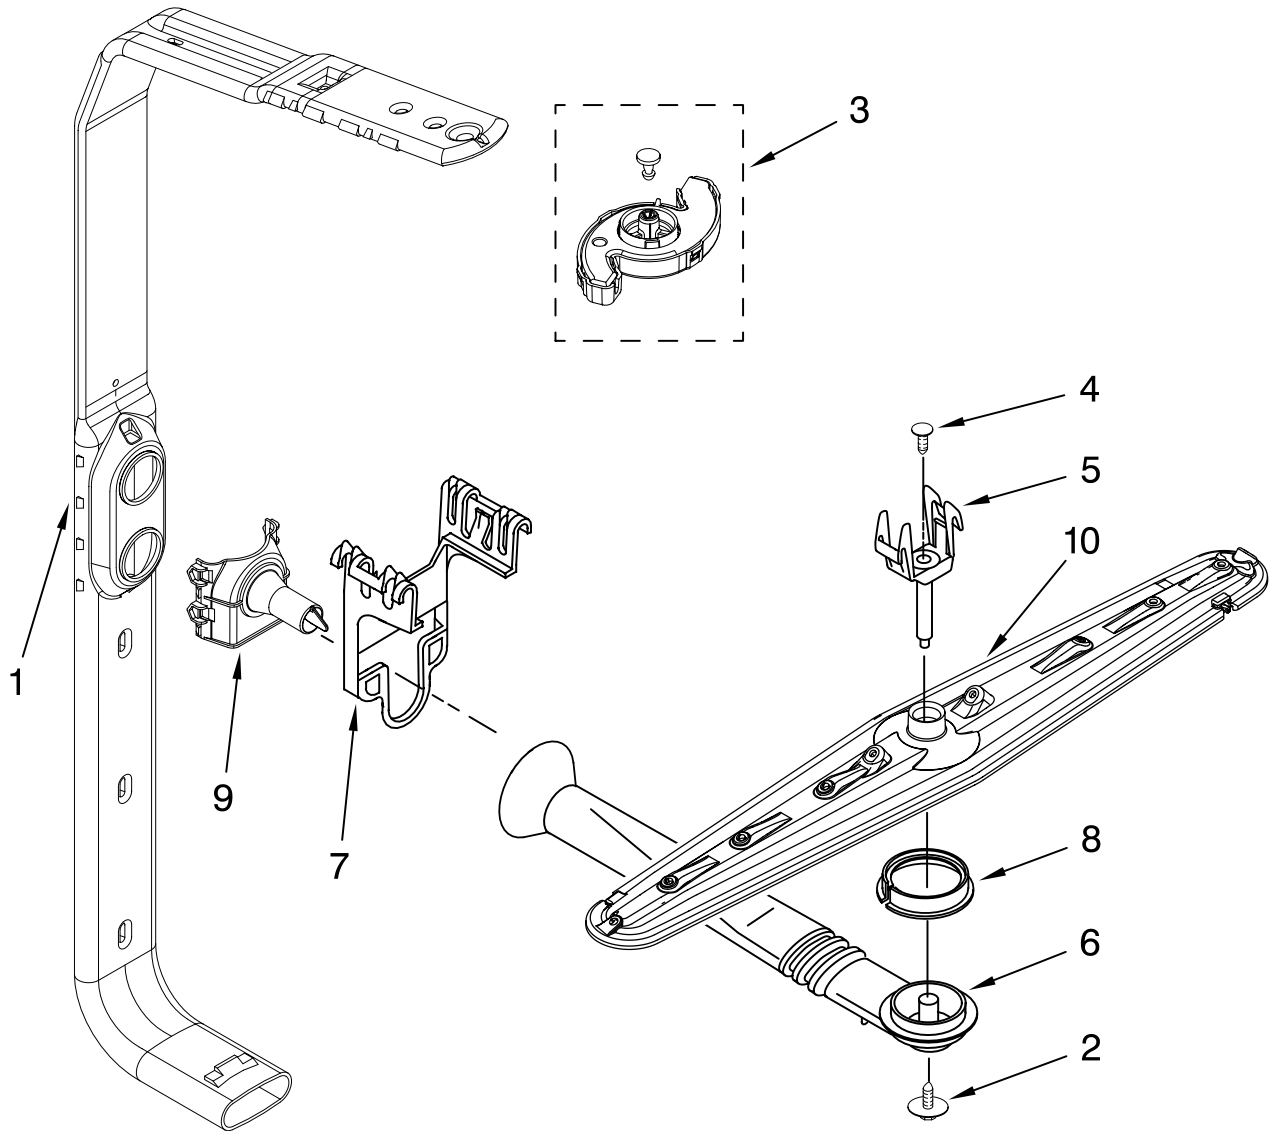

UPPER WASH AND RINSE PARTS

For Models: KUDK03ITBL3, KUDK03ITWH3, KUDK03ITBT3, KUDK03ITBS3
(Black) (White) (Biscuit) (Stainless)

Illus. No.	Part No.	DESCRIPTION

1	W10077896	Feed Tube Assembly
2	8533889	Screw
3	8557720	Sprayarm, 3rd Level
4	W10118464	Cover, Screw
5	W10082867	Mount
6	W10082833	Manifold
7	W10082832	Hanger
8	8268433	Seal, Sprayarm
9	W10077923	Nozzle-Feed
10	W10082841	Sprayarm

FOR ORDERING INFORMATION REFER TO PARTS PRICE LIST