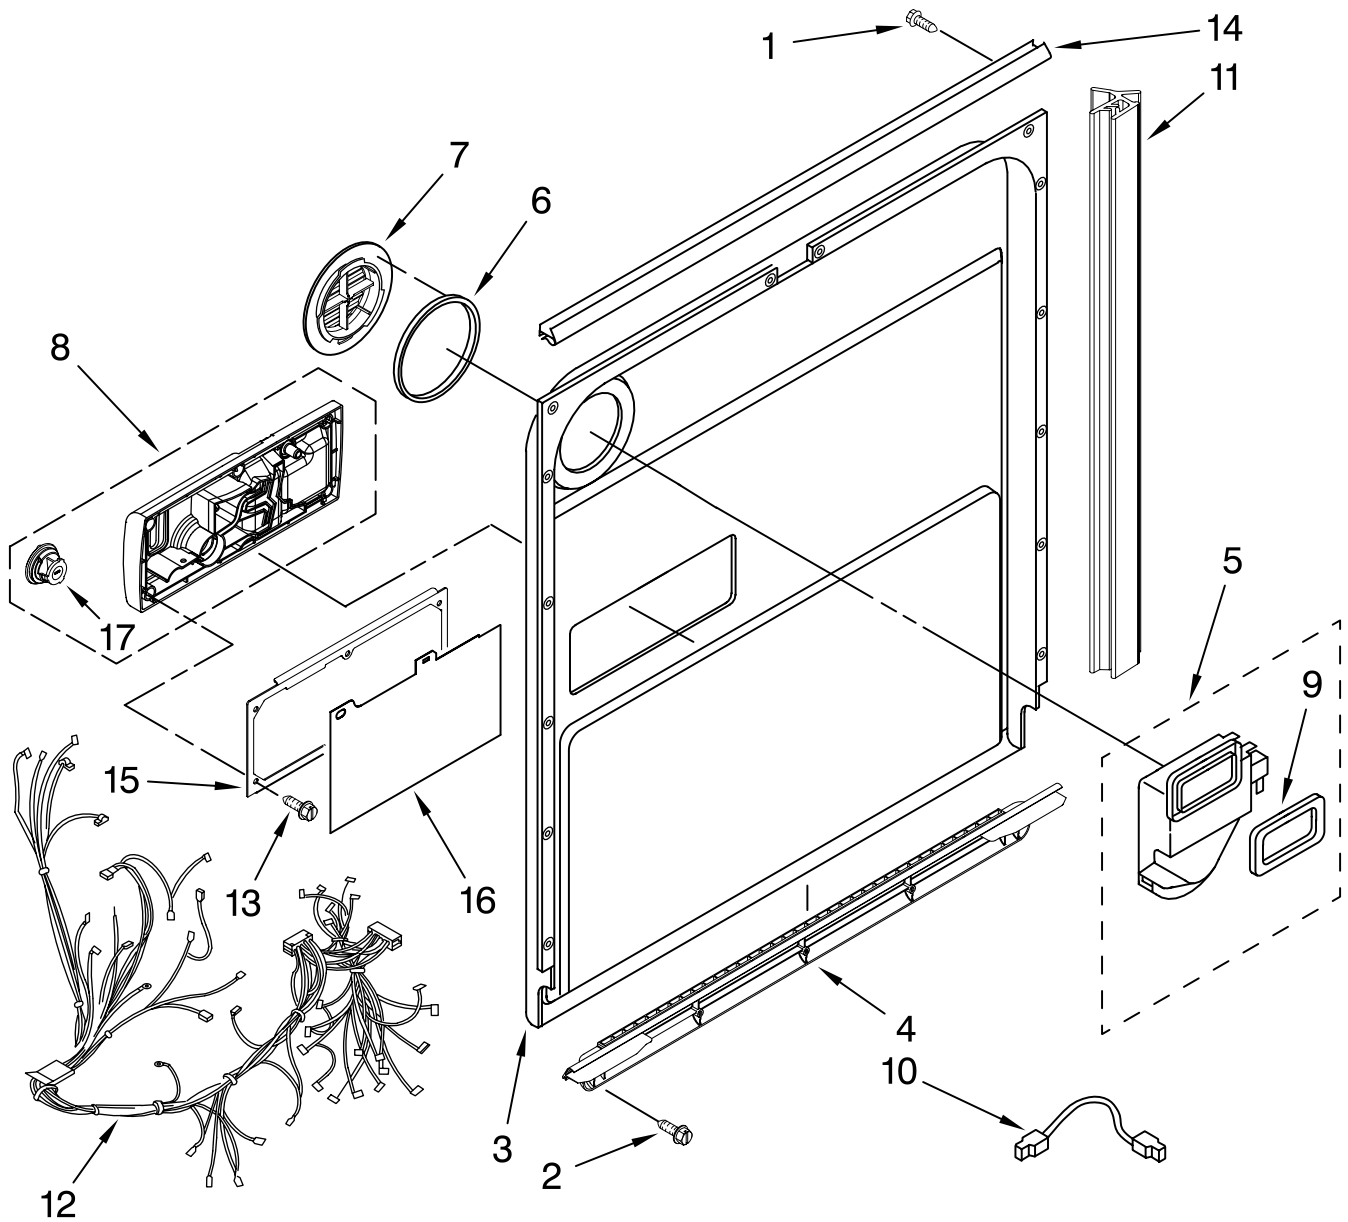

DOOR AND LATCH PARTS

For Models: KUDK03ITBL3, KUDK03ITWH3, KUDK03ITBT3, KUDK03ITBS3
(Black) (White) (Biscuit) (Stainless)

Illus. No.	Part No.	DESCRIPTION
1	3369051	Screw, Door
2	8281217	Screw
3	W10056249	Inner Door Mastic Assembly (Also Order Item 6)
4	W10077883	Inlet, Air
5	8572583	Vent Assembly (Also Order Item 6)

Illus. No.	Part No.	DESCRIPTION
6	8269259	Gasket, Vent
7	W10077877	Deflector, Vent (Also Order Item 6)
8	W10077882	Dispenser, Assembly
9	8269258	Seal, Front
10	8545608	Harness, Vent Motor
11	8574160	Seal, Side
12	8573176	Wiring Harness

Illus. No.	Part No.	DESCRIPTION
13	8281154	Screw
14	8535660	Seal, Console/door
15	8535637	Bracket, Dispenser
16	8531865	Shield, Dispenser
17	W10077881	Knob, Rinse Aid

FOR ORDERING INFORMATION REFER TO PARTS PRICE LIST