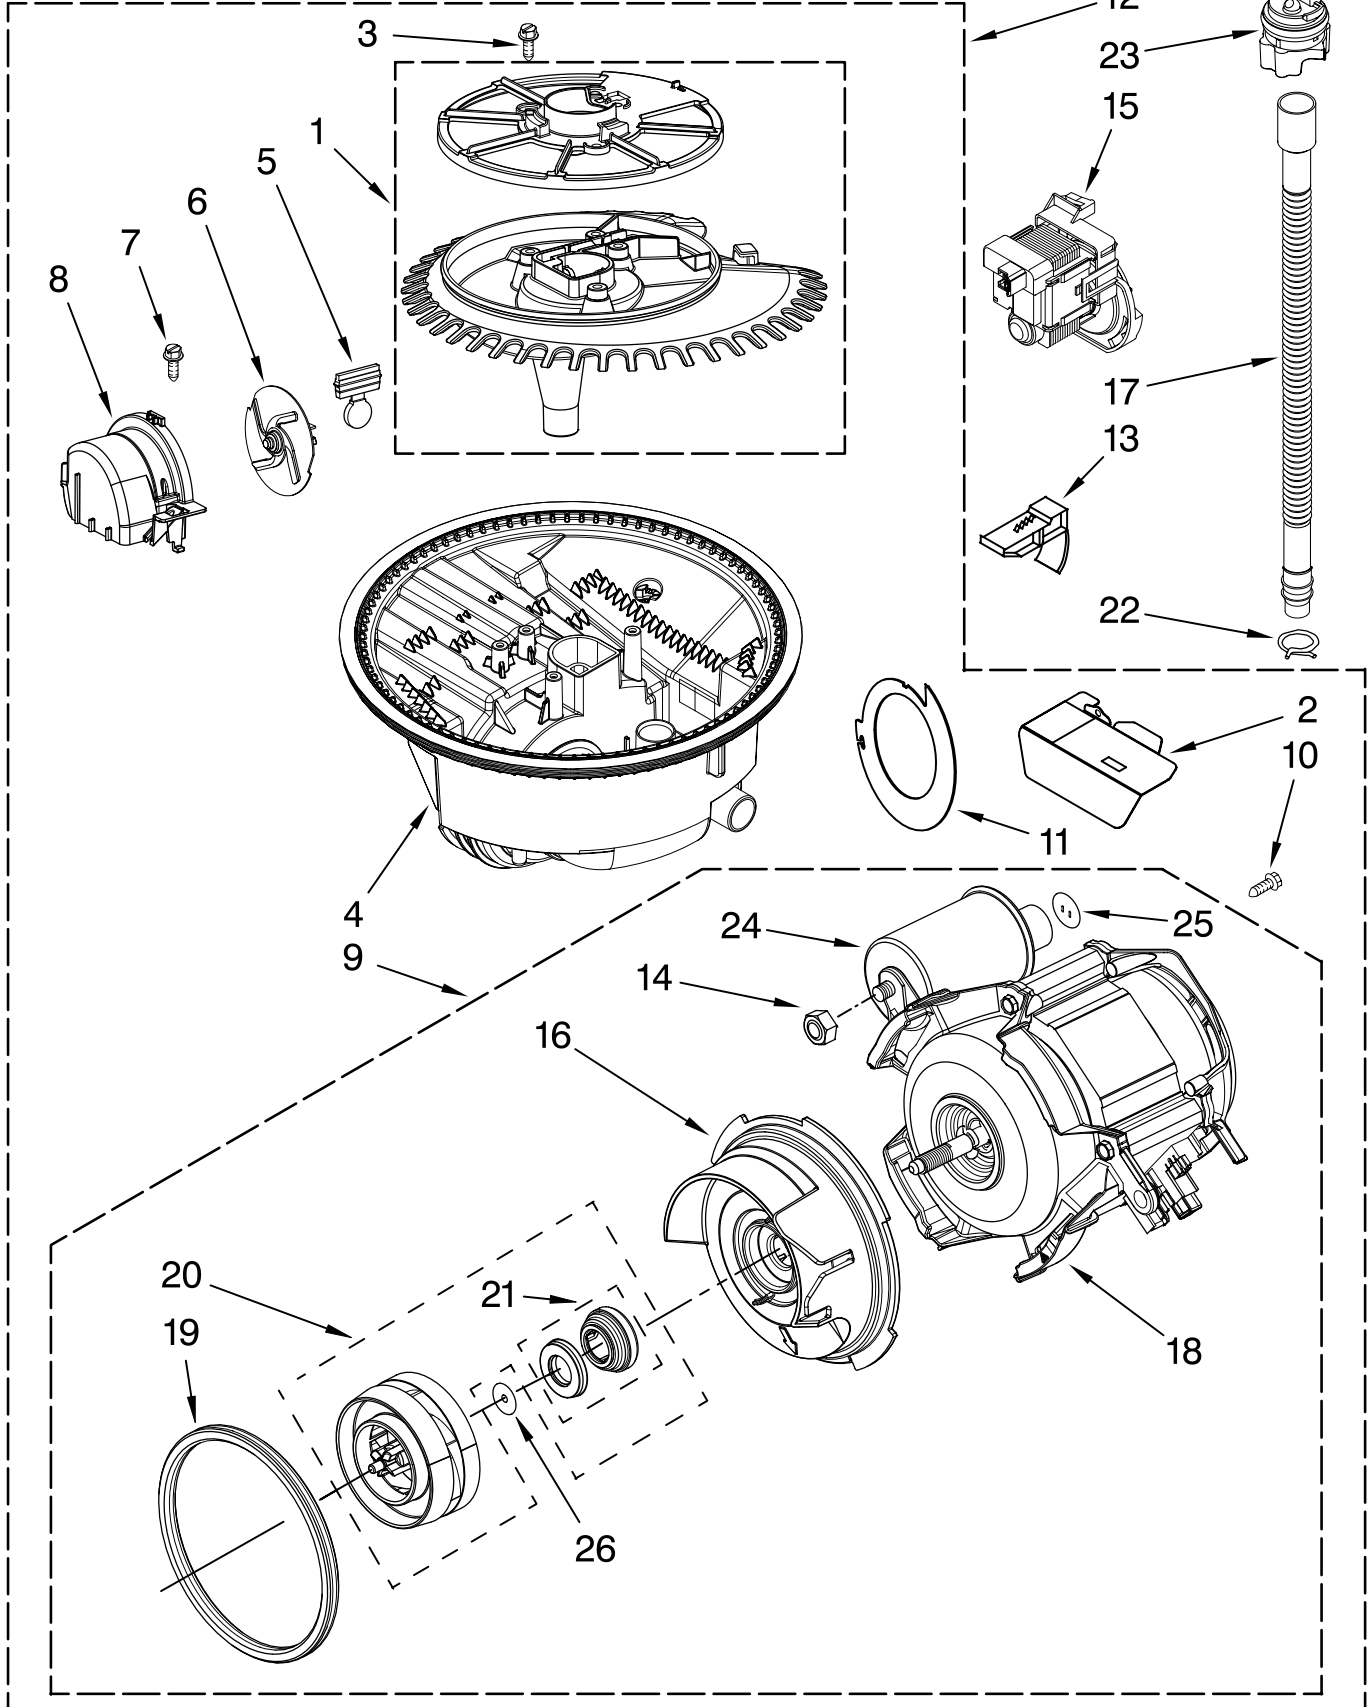

PUMP AND MOTOR PARTS

For Models: KUDK03ITBL3, KUDK03ITWH3, KUDK03ITBT3, KUDK03ITBS3

(Black)

(White)

(Biscuit)

(Stainless)

FOR ORDERING INFORMATION REFER TO PARTS PRICE LIST

PUMP AND MOTOR PARTS

For Models: KUDK03ITBL3, KUDK03ITWH3, KUDK03ITBT3, KUDK03ITBS3
(Black)   (White)   (Biscuit)   (Stainless)

Illus. No.	Part No.	DESCRIPTION
1	8534952	Accumulator Assy
2	8283527	Shield, Motor
3	3400069	Screw
4	8572618	Sump With Seal
5	8268375	Check Valve, Sump
6	W10083957	Chopper Assembly
7	9741232	Screw
8	8531857	Protector, Inlet
9	8535760	Motor Assembly
10	3400217	Screw
11	W10084567	Screen, Separation
12	W10084107	Sump & Motor Assembly (Includes Item 13)
13	8269524	Tab, Sump
14	8533949	Nut
15	8558995	Pump, Drain
16	8531019	Volute, Back (Also Order Items 21 & 26)
17	8269144	Hose, Drain
18	8535759	Motor
19	8268397	Seal, Volute
20	8531017	Impeller Kit
21	8268403	Face Seal Assembly (Also Order Item 26)
22	356138	Clamp, Hose
23	W10134016	Optical Water Indicator
24	8535474	Capacitor
25	8534946	Shield, Capacitor
26	8531018	Washer

FOR ORDERING INFORMATION REFER TO PARTS PRICE LIST