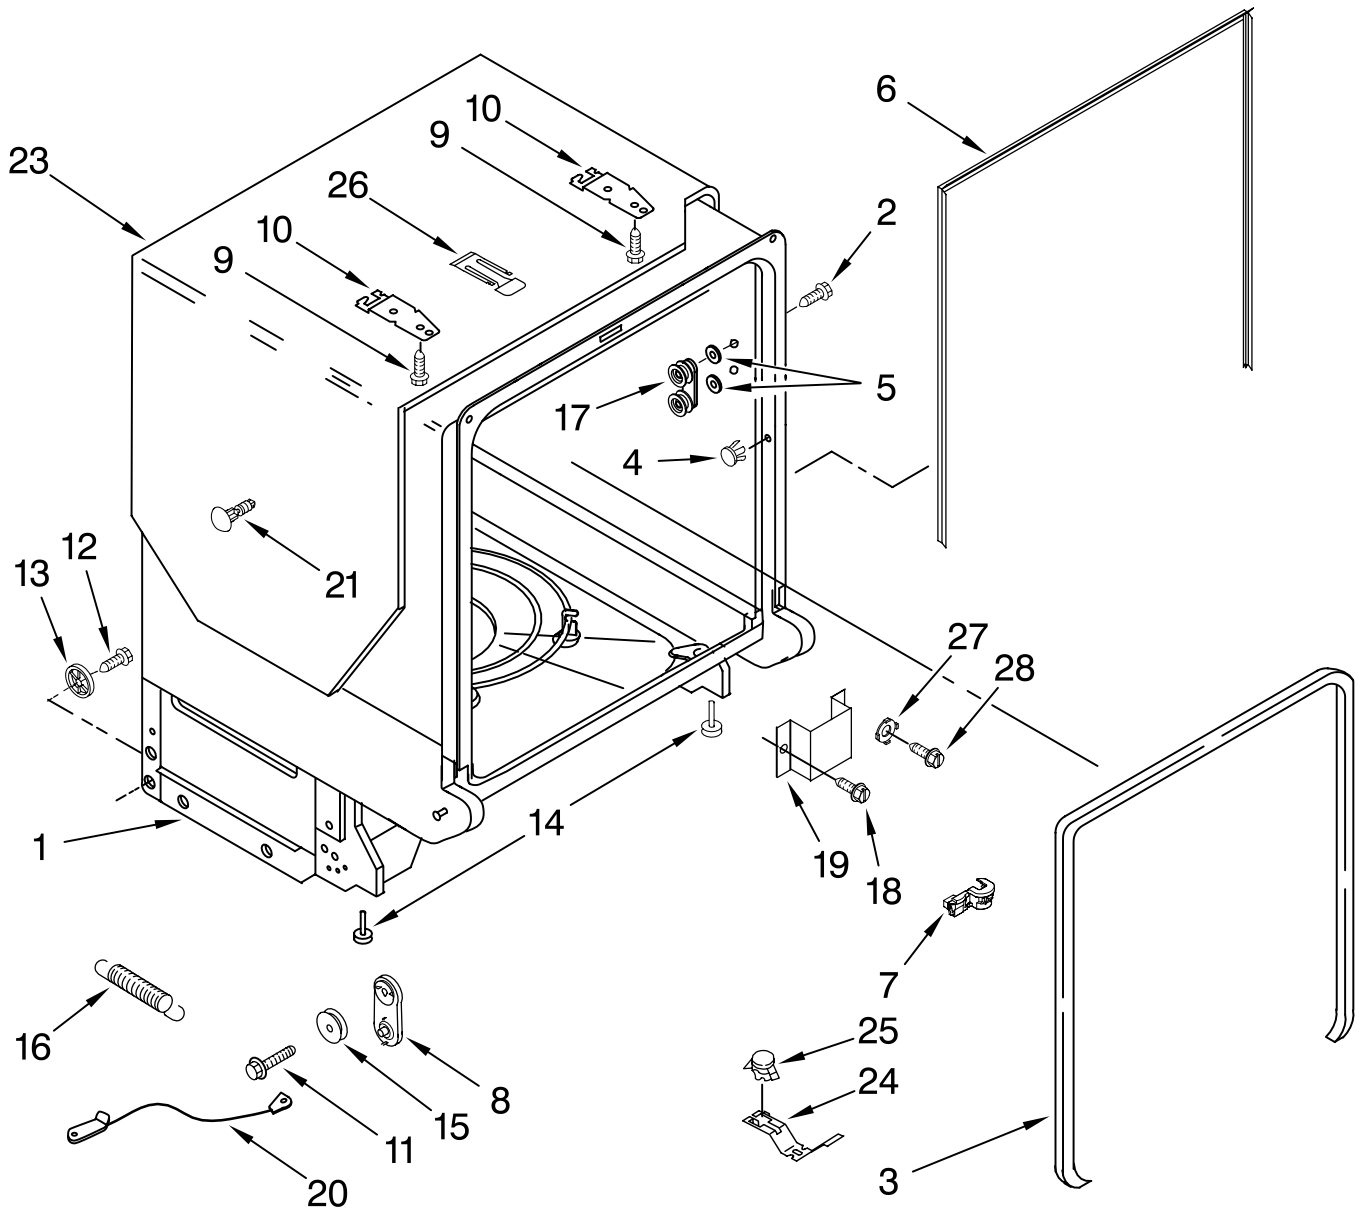

TUB AND FRAME PARTS

For Models: KUDK03ITBL3, KUDK03ITWH3, KUDK03ITBT3, KUDK03ITBS3
(Black) (White) (Biscuit) (Stainless)

FOR ORDERING INFORMATION REFER TO PARTS PRICE LIST

TUB AND FRAME PARTS

For Models: KUDK03ITBL3, KUDK03ITWH3, KUDK03ITBT3, KUDK03ITBS3

(Black) (White) (Biscuit) (Stainless)

Illus. No.	Part No.	DESCRIPTION
1	W10164353	Tub Assembly
2	3400072	Screw
3	W10112096	Door Seal
4	W10082838	Plug Tub
5	9743002	Gasket, Bracket Mounting
6	8269110	Seal, Cabinet
7	8573061	Strain Relief
8	8270021	Mount, Door Balance
9	3367670	Screw
10	8269145	Bracket, Undercounter
11	3400074	Screw
12	3370389	Screw
13	8268977	Wheel Leg
14	8524584	Leveler, Leg
15	8524474	Wheel, door Balance
16	8270020	Spring, Door Balance
17	W10078083	Wheel & Mount Assembly (Also order #5)
18	3400892	Screw
19	8268991	Cover, Terminal Box
20	8535568	Link, Door Balance
21	304666	Retainer, Push
23	8573241	Shield, Sound Tub
24	9742648	Bracket, Thermostat
25	661566	Thermostat
26	8580309	Strike, Latch
27	3378128	Washer, Pronged Cup
28	3400014	Screw

FOR ORDERING INFORMATION REFER TO PARTS PRICE LIST