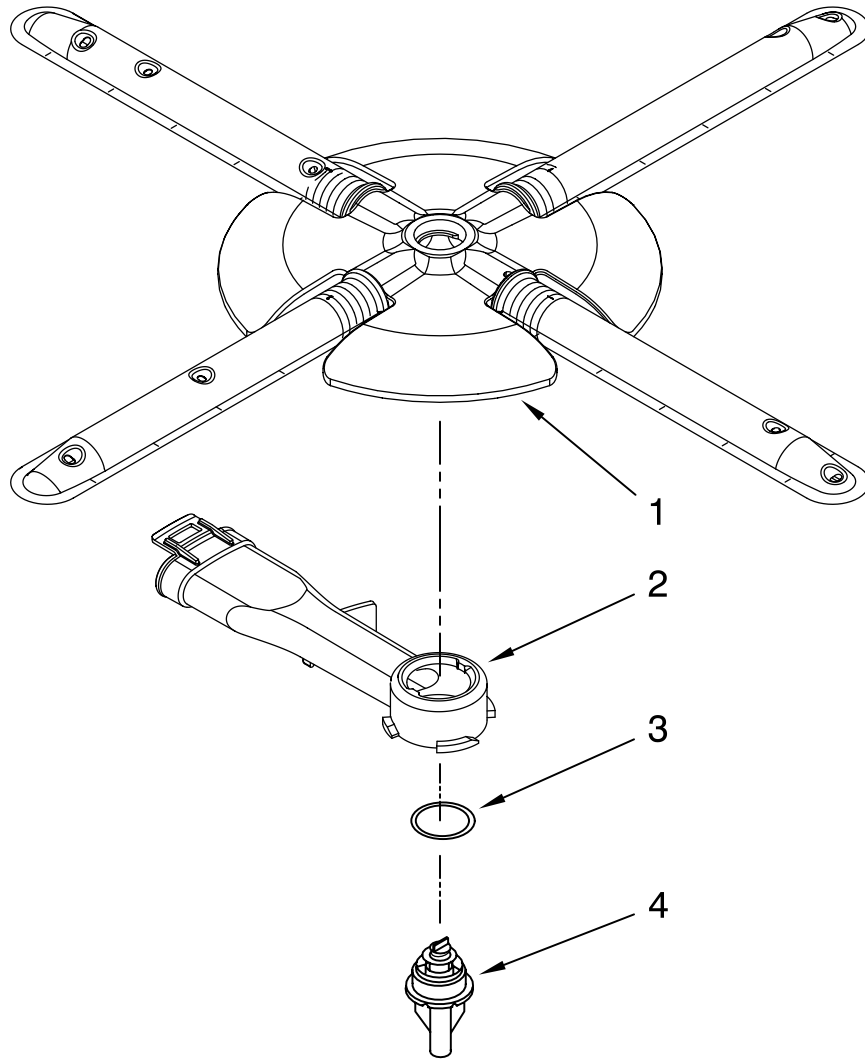

LOWER WASHARM AND STRAINER PARTS

For Models: KUDK03ITBL3, KUDK03ITWH3, KUDK03ITBT3, KUDK03ITBS3
(Black) (White) (Biscuit) (Stainless)

<u>Illus. No.</u>	<u>Part No.</u>	<u>DESCRIPTION</u>
1	W10077965	Wash Arm Assembly
2	W10077899	Cap, Internal Rear Feed (Also Order Item 3)
3	8268340	Seal, Sprayarm
4	W10077898	Hub, Lower Sprayarm (Also Order Item 3)

FOR ORDERING INFORMATION REFER TO PARTS PRICE LIST