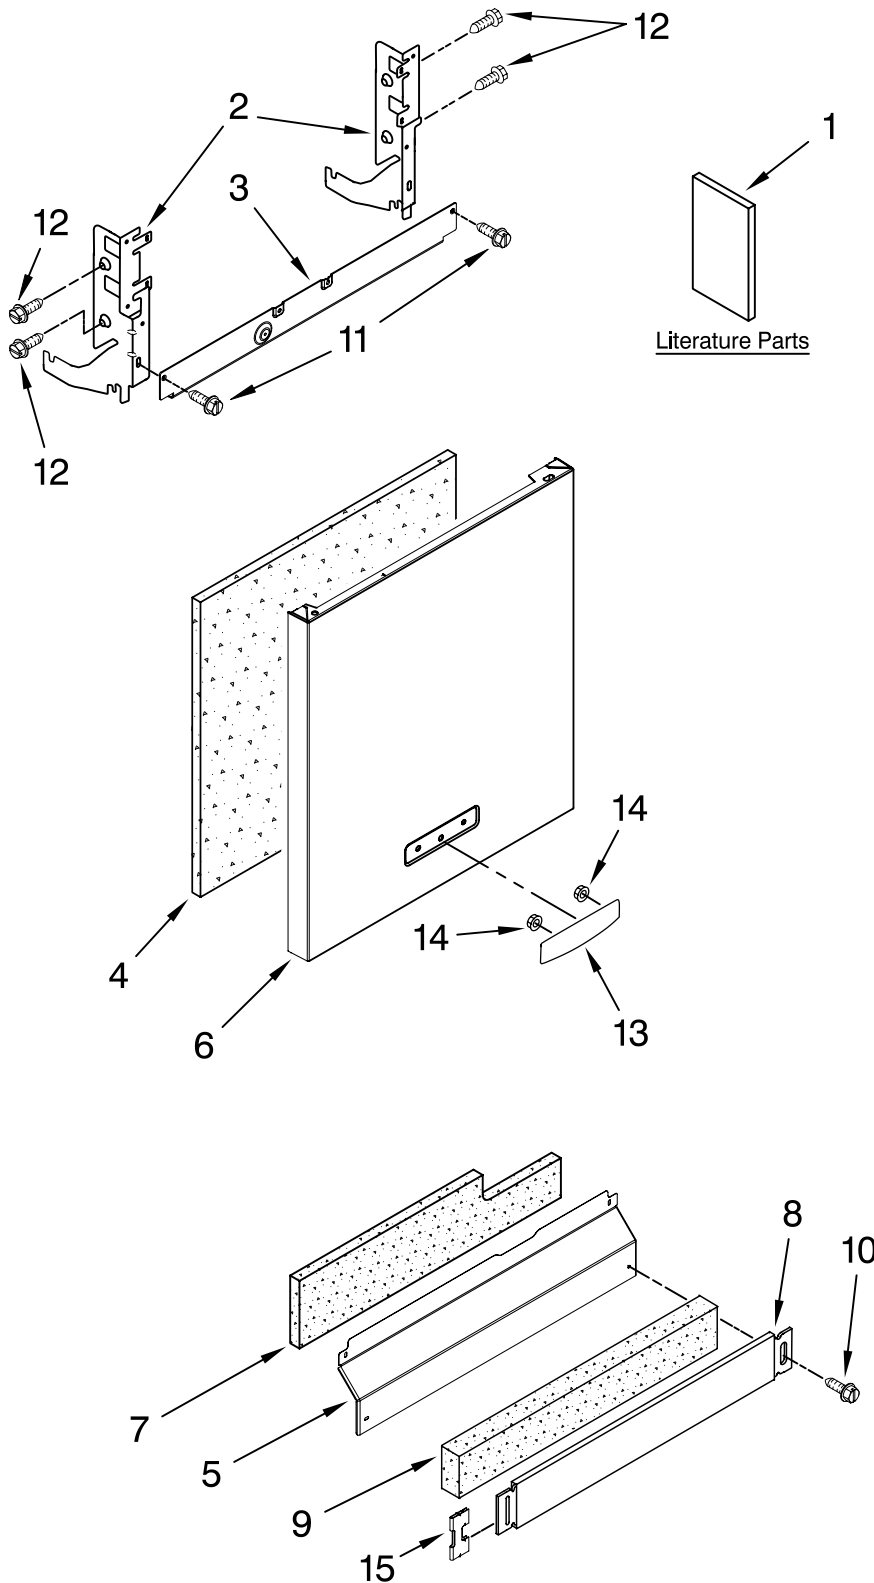

# KitchenAid® DOOR AND PANEL PARTS

For Models: KUDK03ITBL3, KUDK03ITWH3, KUDK03ITBT3, KUDK03ITBS3  
 (Black) (White) (Biscuit) (Stainless)

UNDERCOUNTER  
 DISHWASHER

Illus. No.	Part No.	DESCRIPTION
1		Literature Parts
	W10078153	Instructions, Installation
	W10084559	Energy Guide
	W10193741	Guide, Use & Care Spanish
	W10193740	Guide, Use & Care English/French
	W10130990	Tech Sheet
2		Arm, Hinge
	8534854	Left
	8534853	Right
3	8564886	Stiffener, Door
4	W10073520	Insulation, Door
5		Access Panel (Includes Item 7)
	8558260	Black
	8558261	White
	8558262	Biscuit
6		Panel, Full Front (Includes Items 4, 13 & 14)
	W10077995	Black
	W10077996	White
	W10077997	Biscuit
	W10137620	Stainless
7	8542578	Insulation, Access Panel
8		Toe Panel (Includes Items 9 & 15)
	8558252	Black
	8558253	White
	8558254	Biscuit
9	8268581	Insulation, Toe Panel
10		Screw
	302868	Black
	3400836	White
	3400865	Biscuit
11	304392	Screw
12	3400071	Screw
13		Nameplate
	W10021860	Black
	W10021870	White
	W10021880	Biscuit
	W10021850	Stainless
14	2004333	Nut
15	8269016	Clip, Grounding

# CONTROL PANEL PARTS

For Models: KUDK03ITBL3, KUDK03ITWH3, KUDK03ITBT3, KUDK03ITBS3  
 (Black) (White) (Biscuit) (Stainless)

Illus. No.	Part No.	DESCRIPTION
1		Console Assembly (Includes Insert)
	W10084153	Black
	W10084154	White
	W10084155	Biscuit
2	8268540	Spring, Handle
3	8546546	Clip, BI-Metal
4	3400412	Screw
5	8524471	Actuator, Latch
6	661663	BI-Metal
7	3369051	Screw
8		Handle, Latch
	8269117	Black
	8269167	White
	8269168	Biscuit
9	8524476	Bolt, Latch
10	W10084142	Control, Electronic
11	8269209	Switch, Door