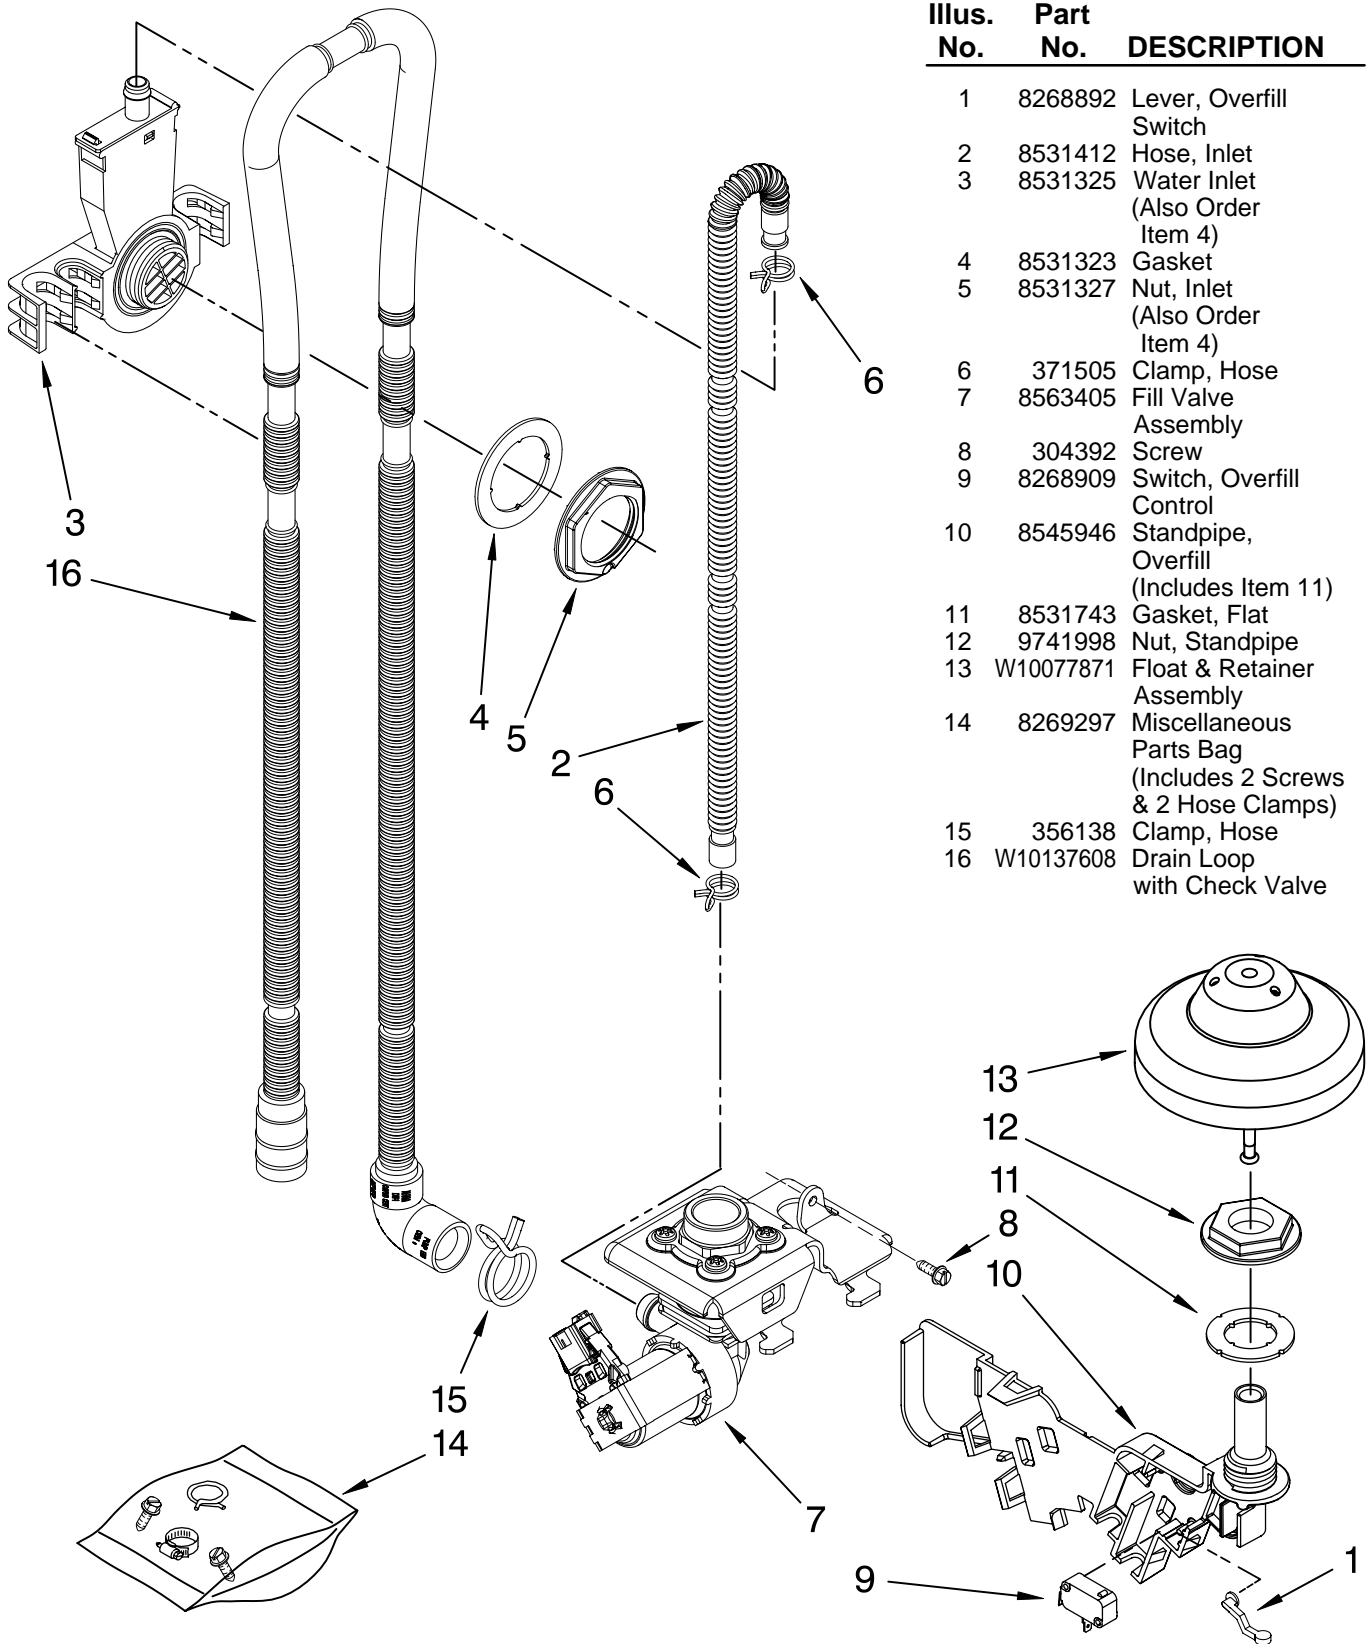

# CONTROL PANEL PARTS

For Models: KUDK03ITBL3, KUDK03ITWH3, KUDK03ITBT3, KUDK03ITBS3  
 (Black) (White) (Biscuit) (Stainless)

Illus. No.	Part No.	DESCRIPTION
1		Console Assembly (Includes Insert)
	W10084153	Black
	W10084154	White
	W10084155	Biscuit
2	8268540	Spring, Handle
3	8546546	Clip, BI-Metal
4	3400412	Screw
5	8524471	Actuator, Latch
6	661663	BI-Metal
7	3369051	Screw
8		Handle, Latch
	8269117	Black
	8269167	White
	8269168	Biscuit
9	8524476	Bolt, Latch
10	W10084142	Control, Electronic
11	8269209	Switch, Door

# DOOR AND LATCH PARTS

For Models: KUDK03ITBL3, KUDK03ITWH3, KUDK03ITBT3, KUDK03ITBS3  
 (Black) (White) (Biscuit) (Stainless)

Illus. No.	Part No.	DESCRIPTION
1	3369051	Screw, Door
2	8281217	Screw
3	W10056249	Inner Door Mastic Assembly (Also Order Item 6)
4	W10077883	Inlet, Air
5	8572583	Vent Assembly (Also Order Item 6)

Illus. No.	Part No.	DESCRIPTION
6	8269259	Gasket, Vent
7	W10077877	Deflector, Vent (Also Order Item 6)
8	W10077882	Dispenser, Assembly
9	8269258	Seal, Front
10	8545608	Harness, Vent Motor
11	8574160	Seal, Side
12	8573176	Wiring Harness

# FILL AND OVERFILL PARTS

For Models: KUDK03ITBL3, KUDK03ITWH3, KUDK03ITBT3, KUDK03ITBS3  
 (Black) (White) (Biscuit) (Stainless)

Illus. No.	Part No.	DESCRIPTION
1	8268892	Lever, Overfill Switch
2	8531412	Hose, Inlet
3	8531325	Water Inlet (Also Order Item 4)
4	8531323	Gasket
5	8531327	Nut, Inlet (Also Order Item 4)
6	371505	Clamp, Hose
7	8563405	Fill Valve Assembly
8	304392	Screw
9	8268909	Switch, Overfill Control
10	8545946	Standpipe, Overfill (Includes Item 11)
11	8531743	Gasket, Flat
12	9741998	Nut, Standpipe
13	W10077871	Float & Retainer Assembly
14	8269297	Miscellaneous Parts Bag (Includes 2 Screws & 2 Hose Clamps)
15	356138	Clamp, Hose
16	W10137608	Drain Loop with Check Valve