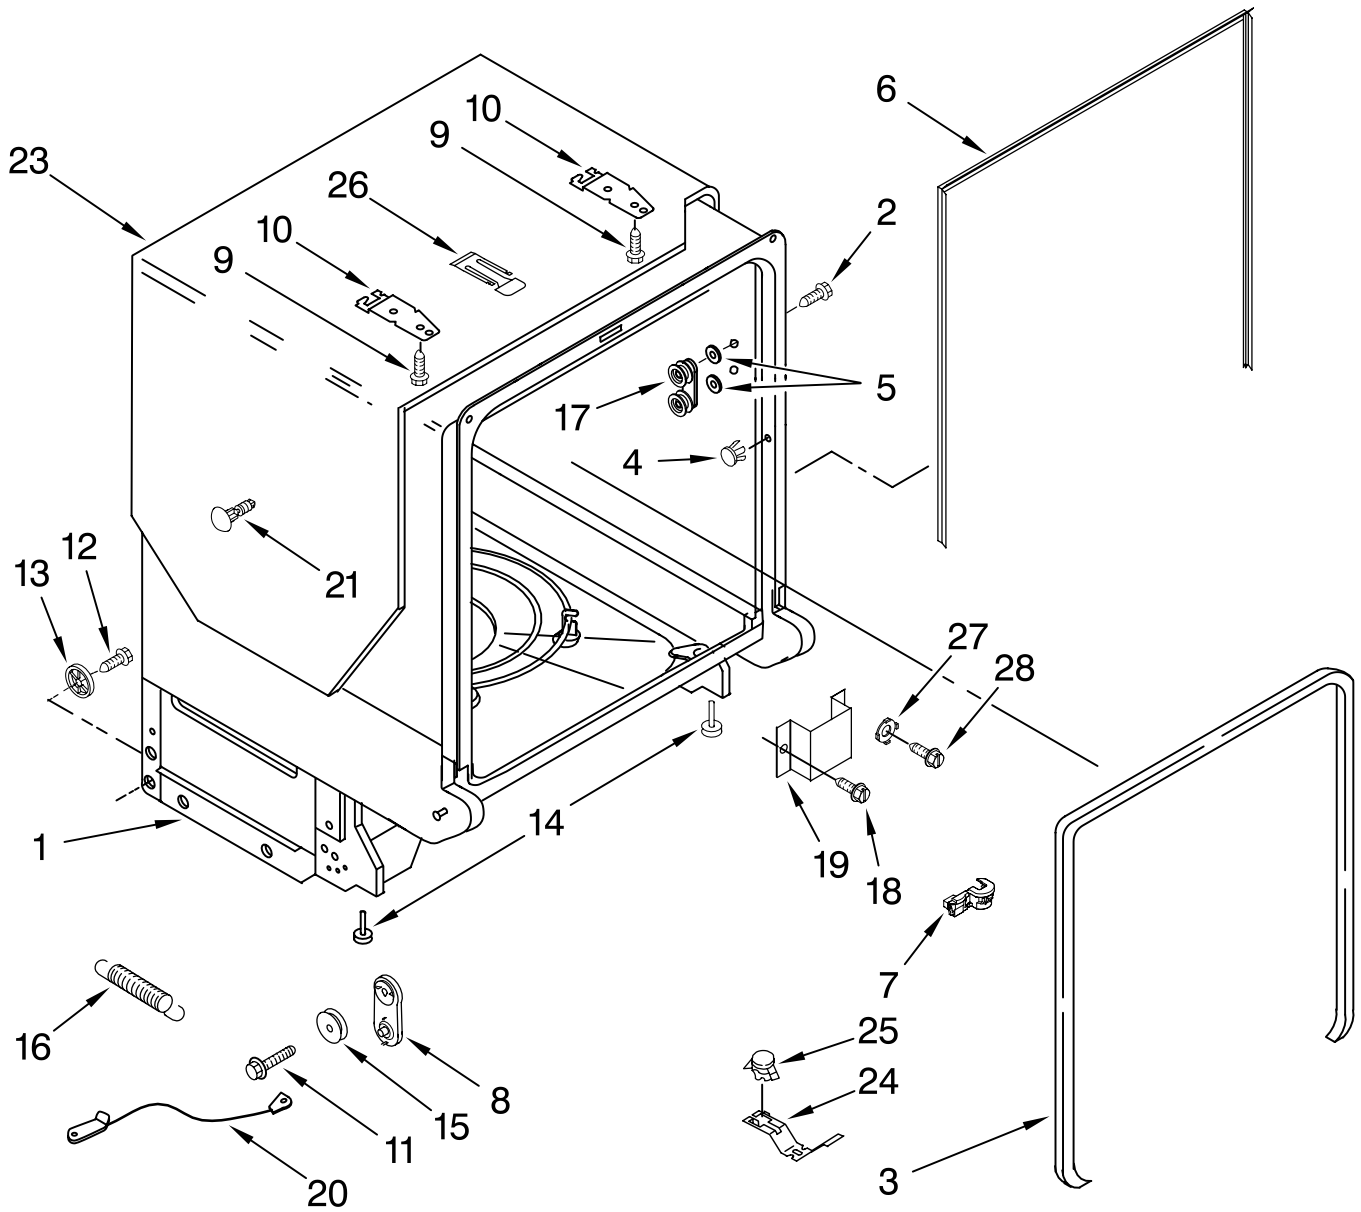

TUB AND FRAME PARTS

For Models: KUDK03ITBL2, KUDK03ITWH2, KUDK03ITBT2, KUDK03ITBS2
(Black) (White) (Biscuit) (Stainless)

FOR ORDERING INFORMATION REFER TO PARTS PRICE LIST

TUB AND FRAME PARTS

For Models: KUDK03ITBL2, KUDK03ITWH2, KUDK03ITBT2, KUDK03ITBS2
(Black) (White) (Biscuit) (Stainless)

Illus. No.	Part No.	DESCRIPTION
1	W10084283	Tub Assembly
2	3400072	Screw
3	W10112096	Door Seal
4	W10082838	Plug Tub
5	9743002	Gasket, Bracket Mounting
6	8269110	Seal, Cabinet
7	8573061	Strain Relief
8	8270021	Mount, Door Balance
9	3367670	Screw
10	8269145	Bracket, Undercounter
11	3400074	Screw
12	3370389	Screw
13	8268977	Wheel Leg
14	8524584	Leveler, Leg
15	8524474	Wheel, door Balance
16	8270020	Spring, Door Balance
17	W10078083	Wheel & Mount Assembly (Also order #5)
18	3400892	Screw
19	8268991	Cover, Terminal Box
20	8535568	Link, Door Balance
21	304666	Retainer, Push
23	8573241	Shield, Sound Tub
24	9742648	Bracket, Thermostat
25	661566	Thermostat
26	8580309	Strike, Latch
27	3378128	Washer, Pronged Cup
28	3400014	Screw

FOR ORDERING INFORMATION REFER TO PARTS PRICE LIST