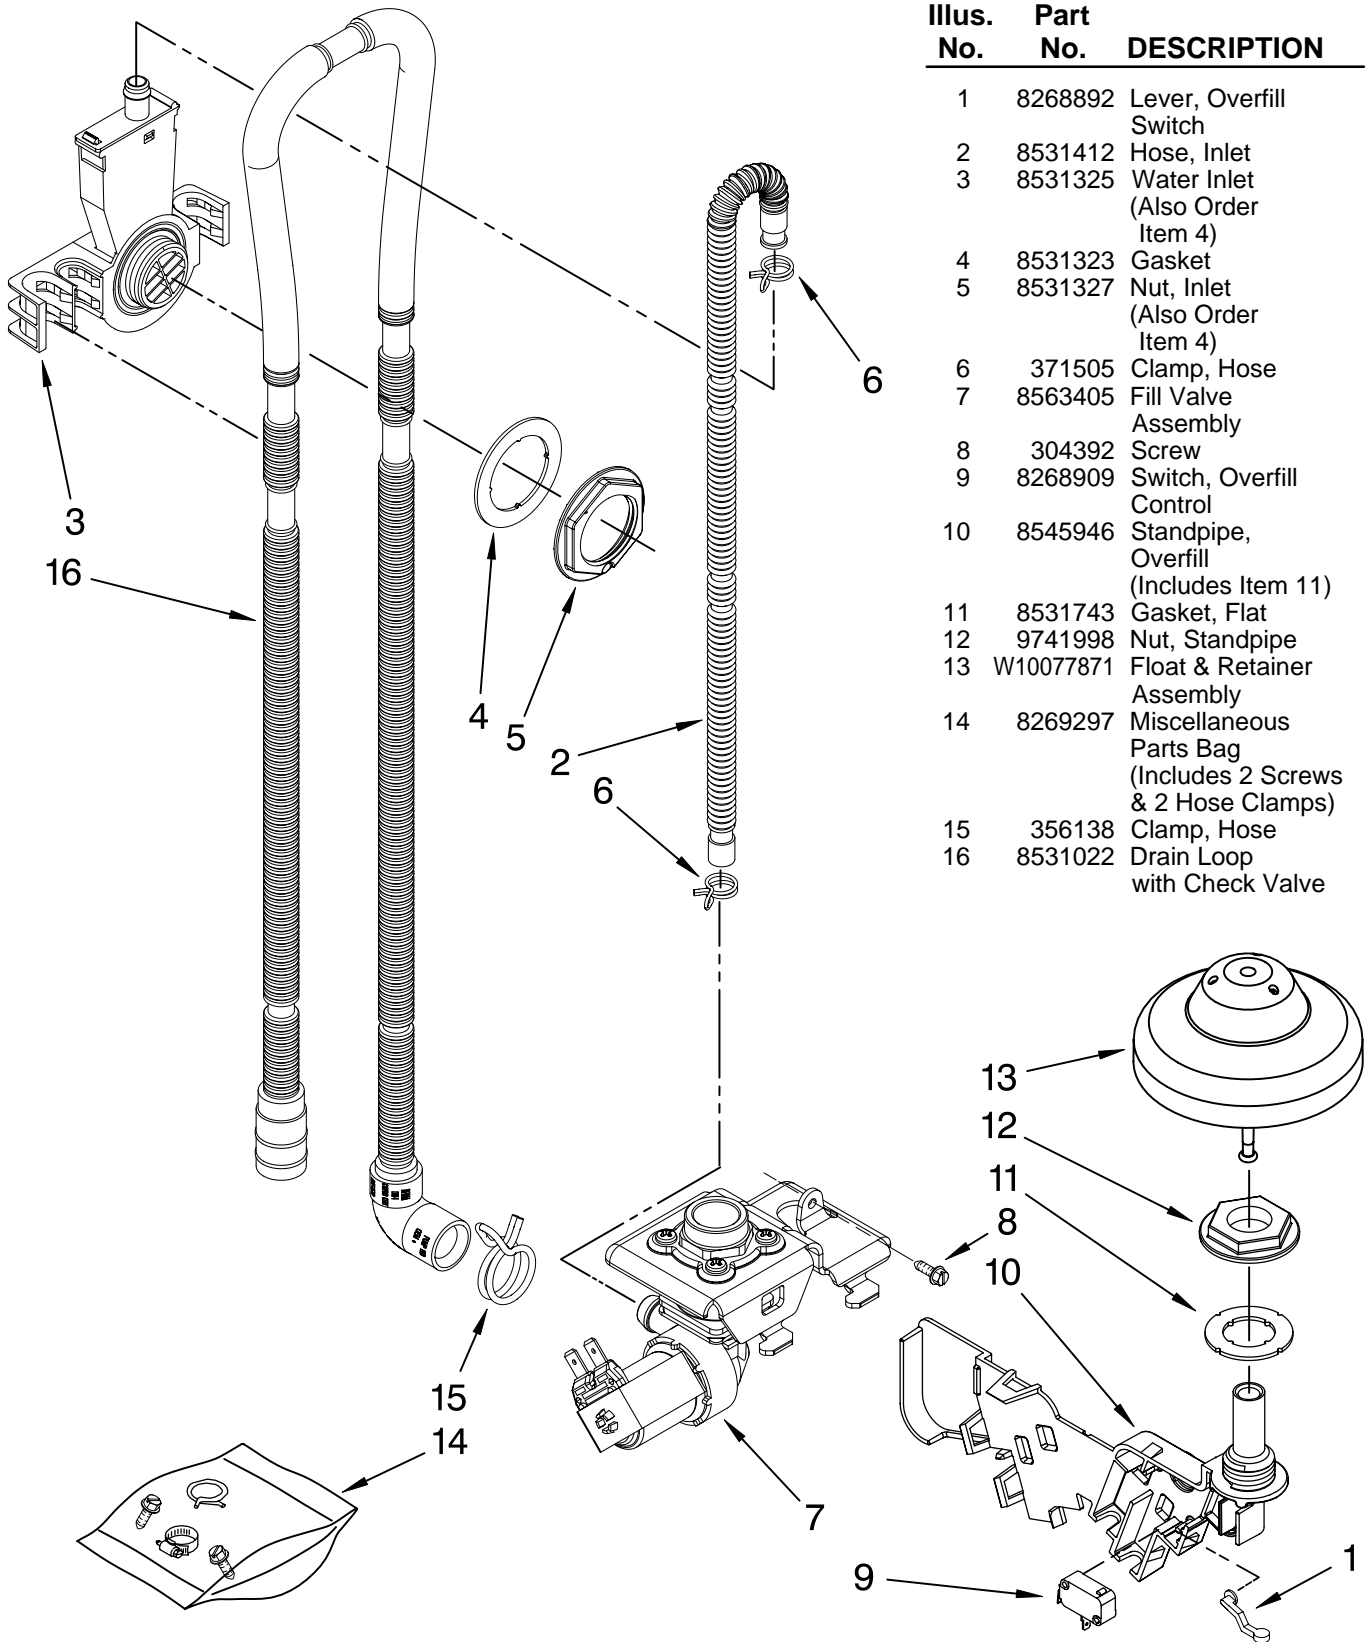

# HEATER PARTS

For Models: KUDK03ITBL2, KUDK03ITWH2, KUDK03ITBT2, KUDK03ITBS2  
(Black) (White) (Biscuit) (Stainless)

Illus. No.	Part No.	DESCRIPTION
1	8537057	Heater Element Assembly (Also Includes Item 2)
2	717273	Washer, Heater Element
3	8268548	Nut, Heater Element
4	3400931	Retainer, Spring Grip

# FILL AND OVERFILL PARTS

For Models: KUDK03ITBL2, KUDK03ITWH2, KUDK03ITBT2, KUDK03ITBS2  
 (Black) (White) (Biscuit) (Stainless)

Illus. No.	Part No.	DESCRIPTION
1	8268892	Lever, Overfill Switch
2	8531412	Hose, Inlet
3	8531325	Water Inlet (Also Order Item 4)
4	8531323	Gasket
5	8531327	Nut, Inlet (Also Order Item 4)
6	371505	Clamp, Hose
7	8563405	Fill Valve Assembly
8	304392	Screw
9	8268909	Switch, Overfill Control
10	8545946	Standpipe, Overflow (Includes Item 11)
11	8531743	Gasket, Flat
12	9741998	Nut, Standpipe
13	W10077871	Float & Retainer Assembly
14	8269297	Miscellaneous Parts Bag (Includes 2 Screws & 2 Hose Clamps)
15	356138	Clamp, Hose
16	8531022	Drain Loop with Check Valve