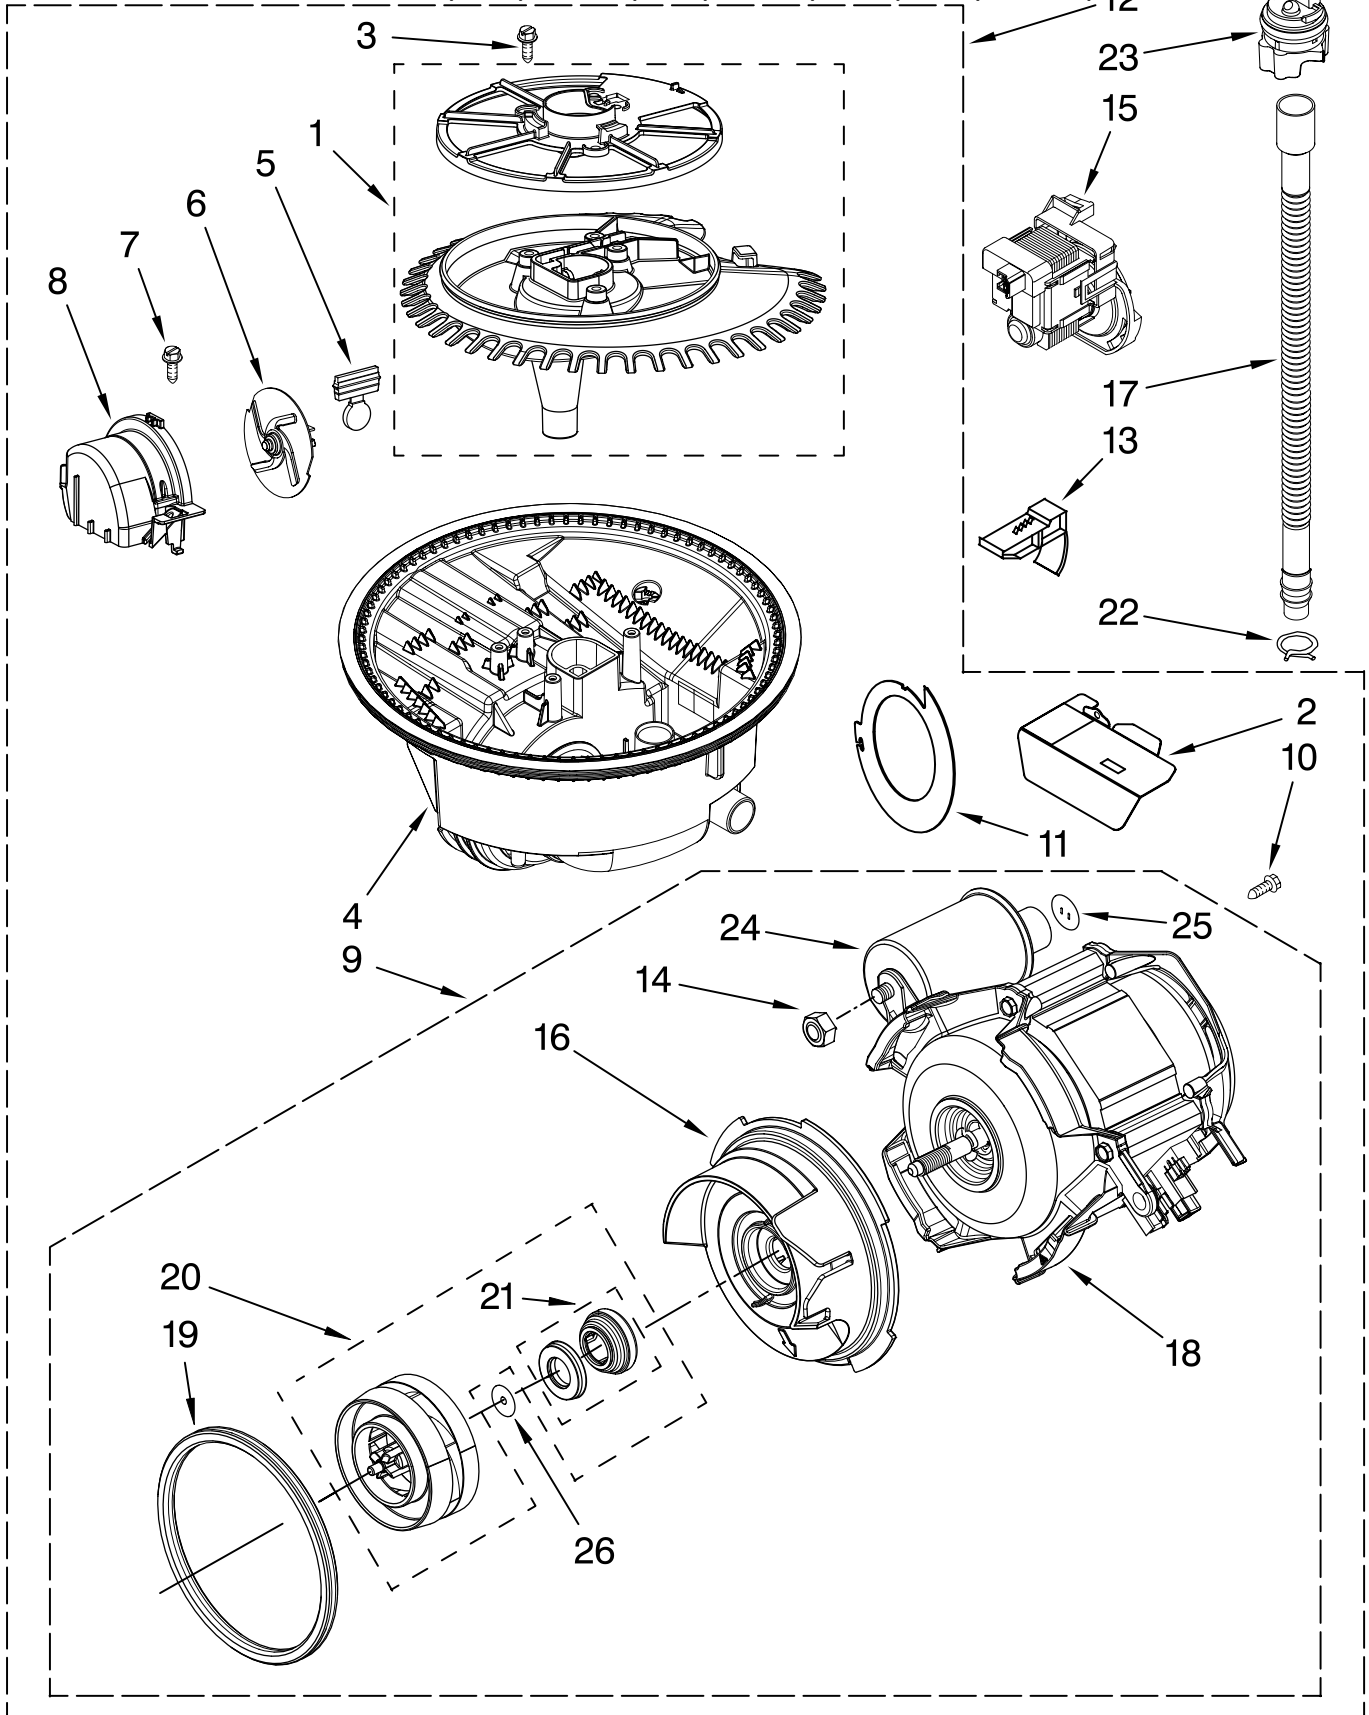

PUMP AND MOTOR PARTS

For Models: KUDK03ITBL2, KUDK03ITWH2, KUDK03ITBT2, KUDK03ITBS2

(Black)

(White)

(Biscuit)

(Stainless)

FOR ORDERING INFORMATION REFER TO PARTS PRICE LIST

PUMP AND MOTOR PARTS

For Models: KUDK03ITBL2, KUDK03ITWH2, KUDK03ITBT2, KUDK03ITBS2
(Black) (White) (Biscuit) (Stainless)

Illus. No.	Part No.	DESCRIPTION
1	8534952	Accumulator Assy
2	8283527	Shield, Motor
3	3400069	Screw
4	8572618	Sump With Seal
5	8268375	Check Valve, Sump
6	W10083957	Chopper Assembly
7	9741232	Screw
8	8531857	Protector, Inlet
9	8535760	Motor Assembly
10	3400217	Screw
11	8268391	Screen, Separation
12	W10084107	Sump & Motor Assembly (Includes Item 13)
13	8269524	Tab, Sump
14	8533949	Nut
15	8558995	Pump, Drain
16	8531019	Volute, Back (Also Order Items 21 & 26)
17	8269144	Hose, Drain
18	8535759	Motor
19	8268397	Seal, Volute
20	8531017	Impeller Kit
21	8268403	Face Seal Assembly (Also Order Item 26)
22	356138	Clamp, Hose
23	W10082647	Optical Water Indicator
24	8535474	Capacitor
25	8534946	Shield, Capacitor
26	8531018	Washer

FOR ORDERING INFORMATION REFER TO PARTS PRICE LIST