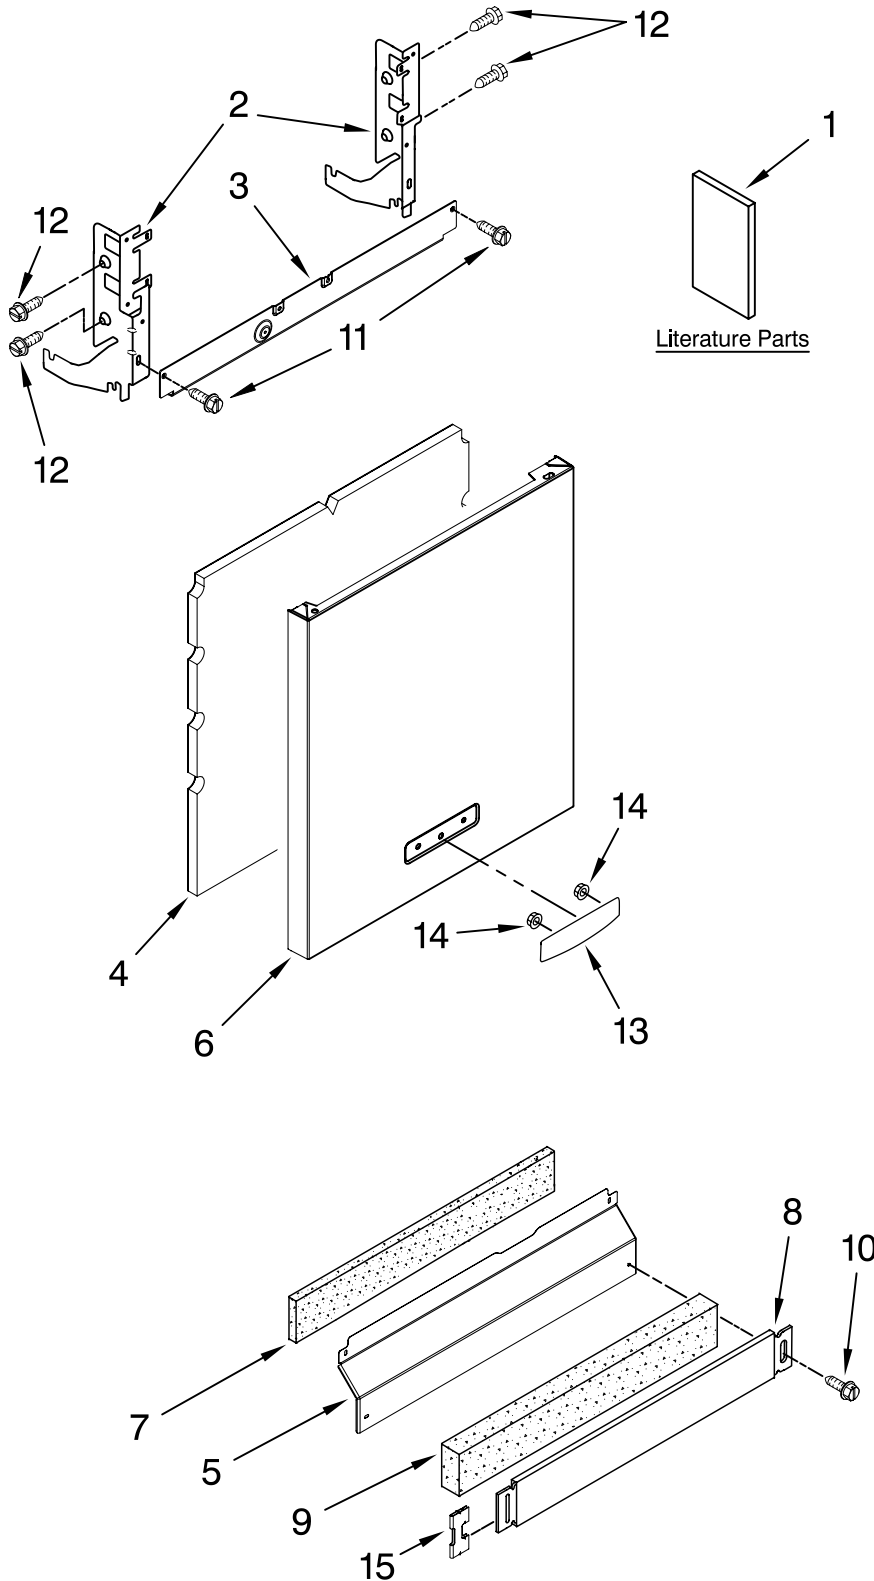

# KitchenAid® DOOR AND PANEL PARTS

For Models: KUDK03ITBL2, KUDK03ITWH2, KUDK03ITBT2, KUDK03ITBS2  
 (Black) (White) (Biscuit) (Stainless)

UNDERCOUNTER  
 DISHWASHER

Illus. No.	Part No.	DESCRIPTION
1		Literature Parts
	W10078153	Instructions, Installation
	W10111124	Energy Guide
	W10084169	Guide, Use & Care Spanish
	W10084091	Guide, Use & Care English/French Reference
	W10082651	Tech Sheet
2		Arm, Hinge
	8534854	Left
	8534853	Right
3	8564886	Stiffener, Door
4	8542577	Insulation, Door
5		Access Panel (Includes Item 7)
	8558260	Black
	8558261	White
	8558262	Biscuit
6		Panel, Full Front (Includes Items 4, 13 & 14)
	W10077995	Black
	W10077996	White
	W10077997	Biscuit
	W10137620	Stainless
7	W10073540	Insulation, Access Panel
8		Toe Panel (Includes Items 9 & 15)
	8558252	Black
	8558253	White
	8558254	Biscuit
9	W10073550	Insulation, Toe Panel
10		Screw
	302868	Black
	3400836	White
	3400865	Biscuit
11	304392	Screw
12	3400071	Screw
13		Nameplate
	W10021860	Black
	W10021870	White
	W10021880	Biscuit
	W10021850	Stainless
14	2004333	Nut
15	8269016	Clip, Grounding

# CONTROL PANEL PARTS

For Models: KUDK03ITBL2, KUDK03ITWH2, KUDK03ITBT2, KUDK03ITBS2  
 (Black) (White) (Biscuit) (Stainless)

Illus. No.	Part No.	DESCRIPTION
1		Console Assembly (Includes Insert)
	W10084153	Black
	W10084154	White
	W10084155	Biscuit
2	8268540	Spring, Handle
3	8546546	Clip, BI-Metal
4	3400412	Screw
5	8524471	Actuator, Latch
6	661663	BI-Metal
7	3369051	Screw
8		Handle, Latch
	8269117	Black
	8269167	White
	8269168	Biscuit
9	8524476	Bolt, Latch
10	W10084142	Control, Electronic
11	8269209	Switch, Door