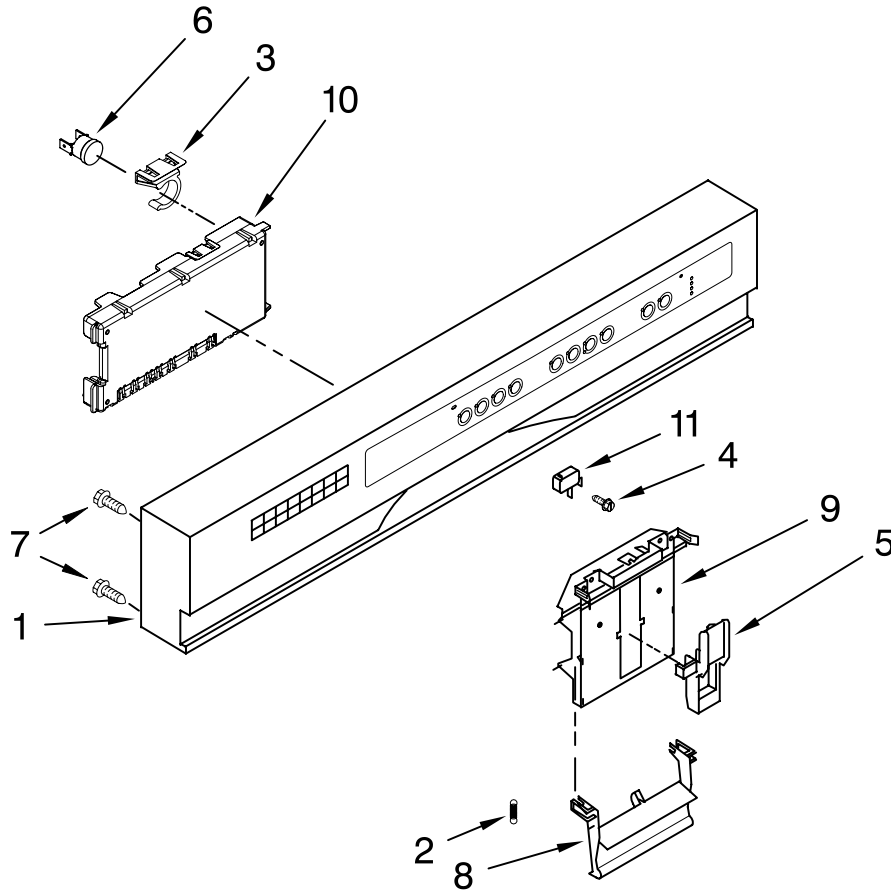

CONTROL PANEL PARTS

For Models: KUDK03ITBL2, KUDK03ITWH2, KUDK03ITBT2, KUDK03ITBS2
(Black) (White) (Biscuit) (Stainless)

Illus. No.	Part No.	DESCRIPTION
1		Console Assembly (Includes Insert)
	W10084153	Black
	W10084154	White
	W10084155	Biscuit
2	8268540	Spring, Handle
3	8546546	Clip, BI-Metal
4	3400412	Screw
5	8524471	Actuator, Latch
6	661663	BI-Metal
7	3369051	Screw
8		Handle, Latch
	8269117	Black
	8269167	White
	8269168	Biscuit
9	8524476	Bolt, Latch
10	W10084142	Control, Electronic
11	8269209	Switch, Door

FOR ORDERING INFORMATION REFER TO PARTS PRICE LIST