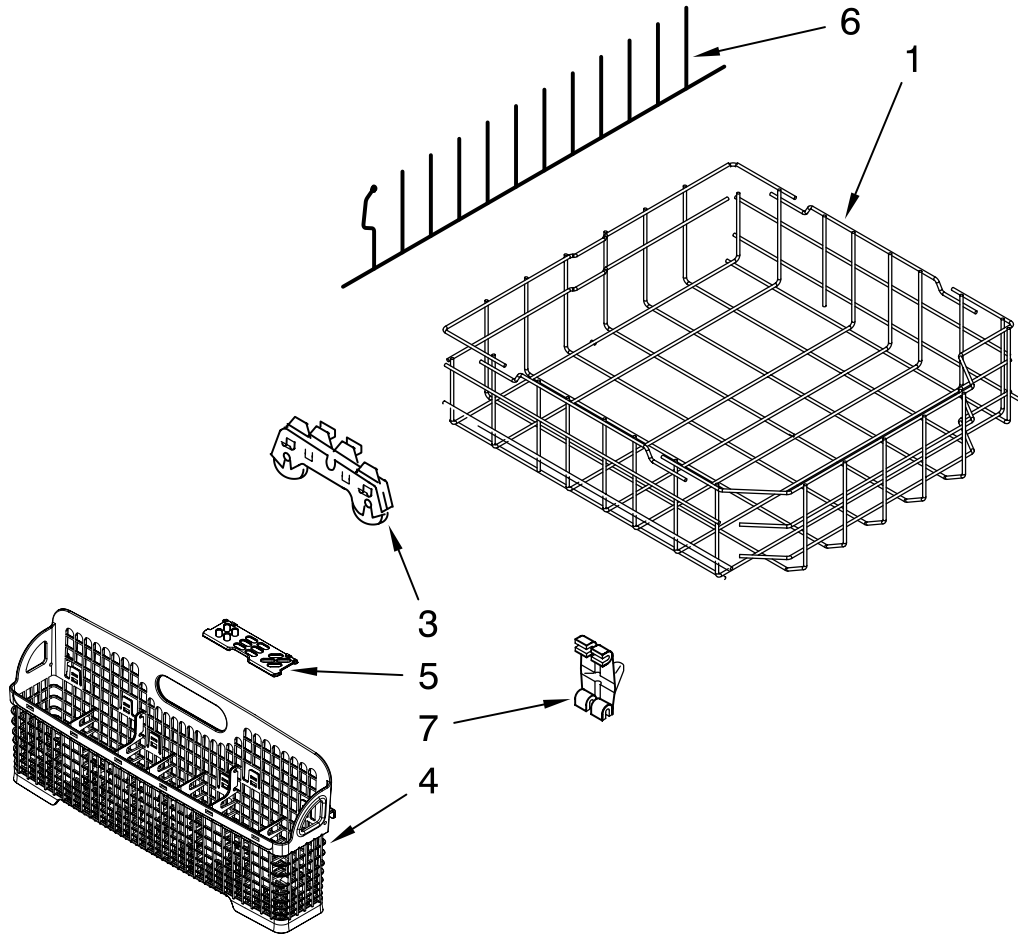

LOWER RACK PARTS

For Models: KUDK03ITBL2, KUDK03ITWH2, KUDK03ITBT2, KUDK03ITBS2
(Black) (White) (Biscuit) (Stainless)

Illus. No.	Part No.	DESCRIPTION
1	8539257	Lower Rack
3	W10082868	Wheel & Transport Assembly
4	8562043	Basket, Silverware (Includes Item 5)
5	8519662	Lid, Basket Center
6	8519682	Tinerow
7	8531314	Retainer, Tinerow

FOR ORDERING INFORMATION REFER TO PARTS PRICE LIST