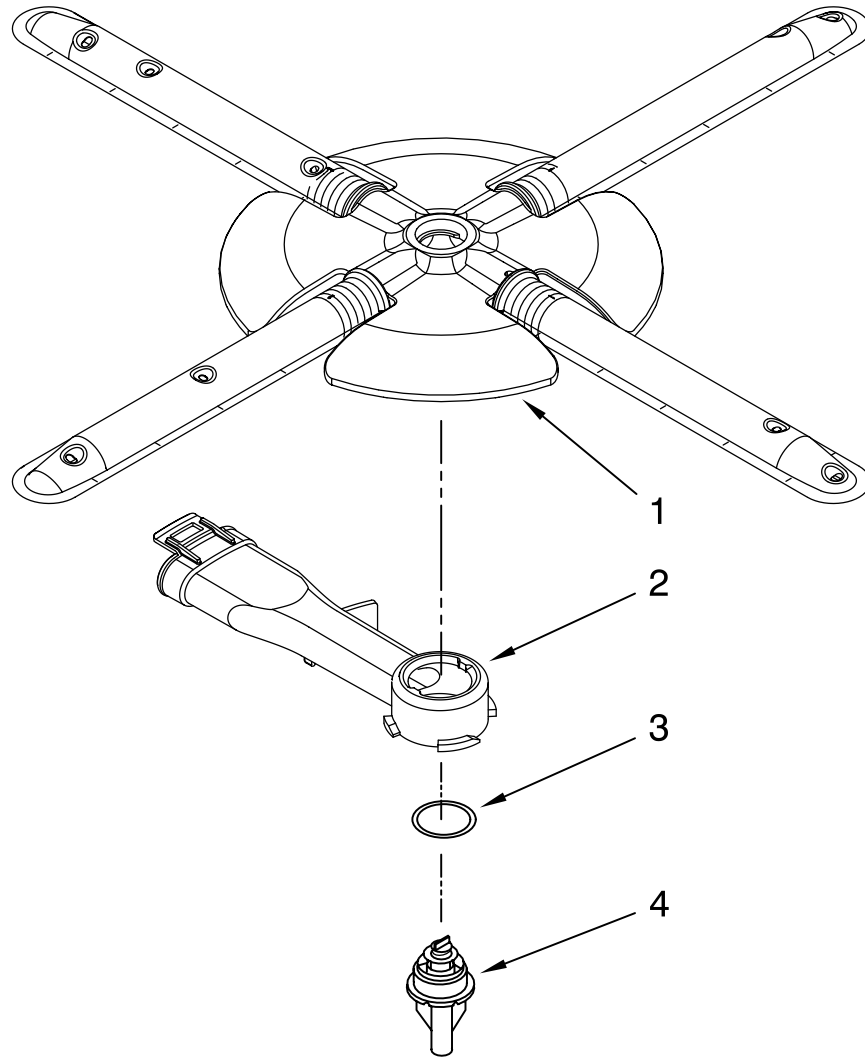

LOWER WASHARM AND STRAINER PARTS

For Models: KUDK03ITBL2, KUDK03ITWH2, KUDK03ITBT2, KUDK03ITBS2
(Black) (White) (Biscuit) (Stainless)

Illus. No.	Part No.	DESCRIPTION
1	W10077965	Wash Arm Assembly
2	W10077899	Cap, Internal Rear Feed (Also Order Item 3)
3	8268340	Seal, Sprayarm
4	W10077898	Hub, Lower Sprayarm (Also Order Item 3)

FOR ORDERING INFORMATION REFER TO PARTS PRICE LIST