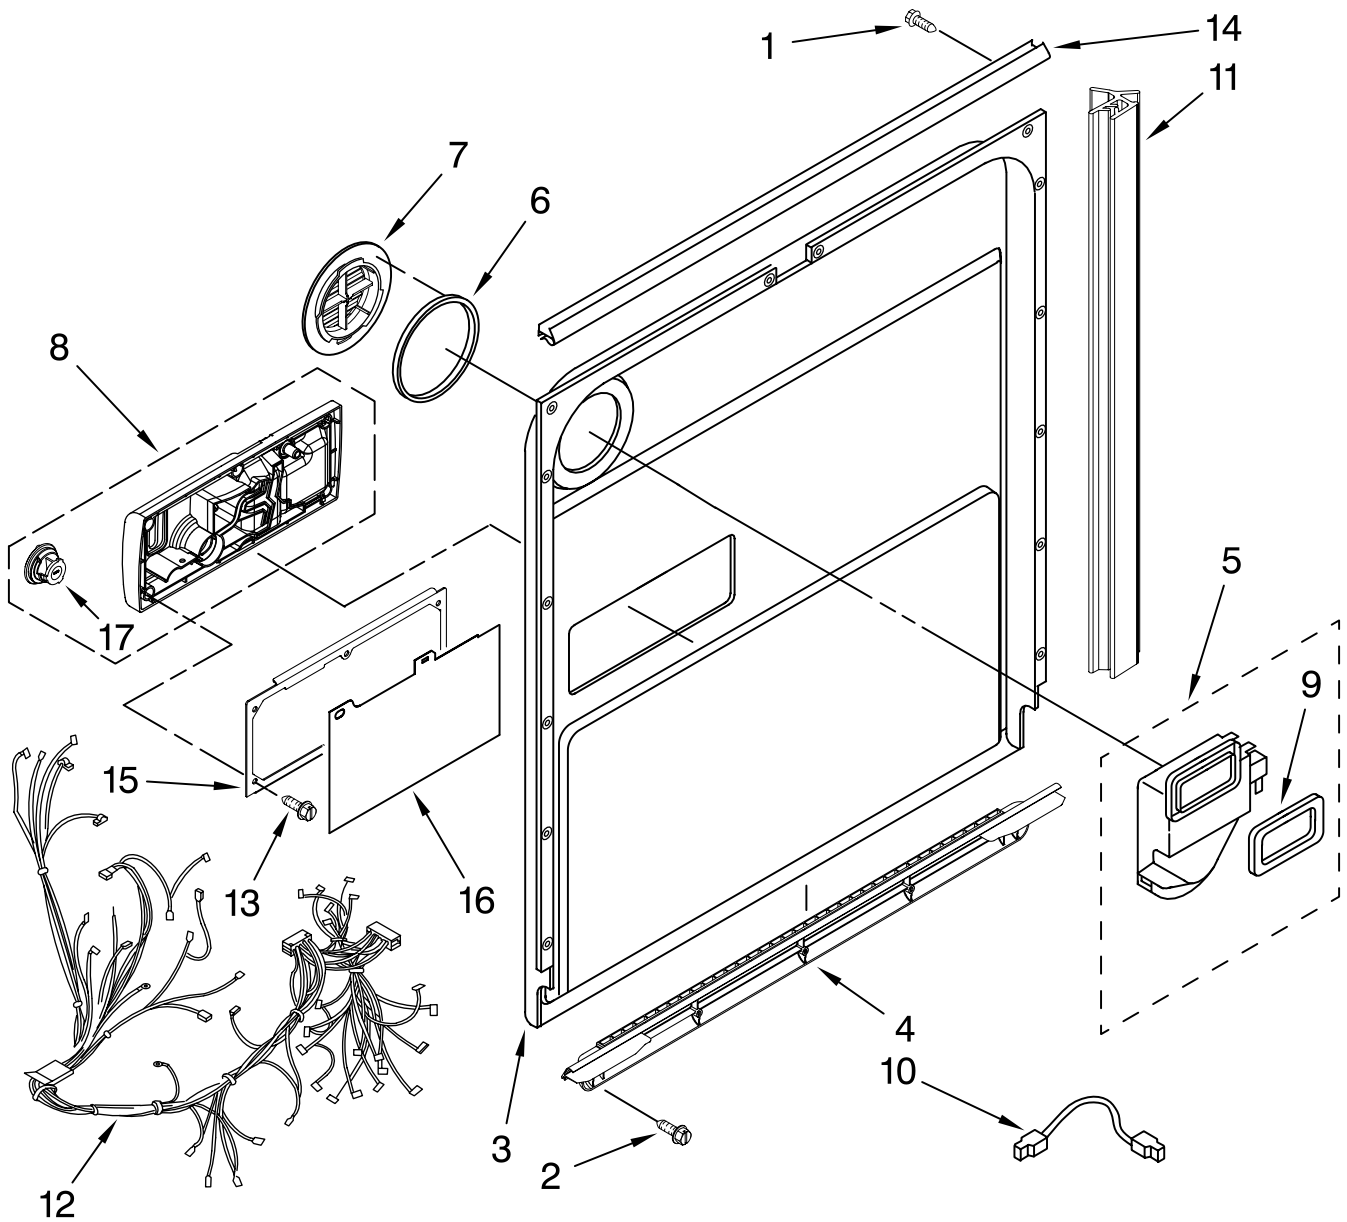

DOOR AND LATCH PARTS

For Models: KUDK03ITBL2, KUDK03ITWH2, KUDK03ITBT2, KUDK03ITBS2
(Black) (White) (Biscuit) (Stainless)

Illus. No.	Part No.	DESCRIPTION
1	3369051	Screw, Door
2	8281217	Screw
3	W10084288	Inner Door Mastic Assembly (Also Order Item 6)
4	W10077883	Inlet, Air
5	8572583	Vent Assembly (Also Order Item 6)

Illus. No.	Part No.	DESCRIPTION
6	8269259	Gasket, Vent
7	W10077877	Deflector, Vent (Also Order Item 6)
8	W10077882	Dispenser, Assembly
9	8269258	Seal, Front
10	8545608	Harness, Vent Motor
11	8574160	Seal, Side

Illus. No.	Part No.	DESCRIPTION
12	8573176	Wiring Harness
13	8281154	Screw
14	8535660	Seal, Console/door
15	8535637	Bracket, Dispenser
16	8531865	Shield, Dispenser
17	W10077881	Knob, Rinse Aid

FOR ORDERING INFORMATION REFER TO PARTS PRICE LIST