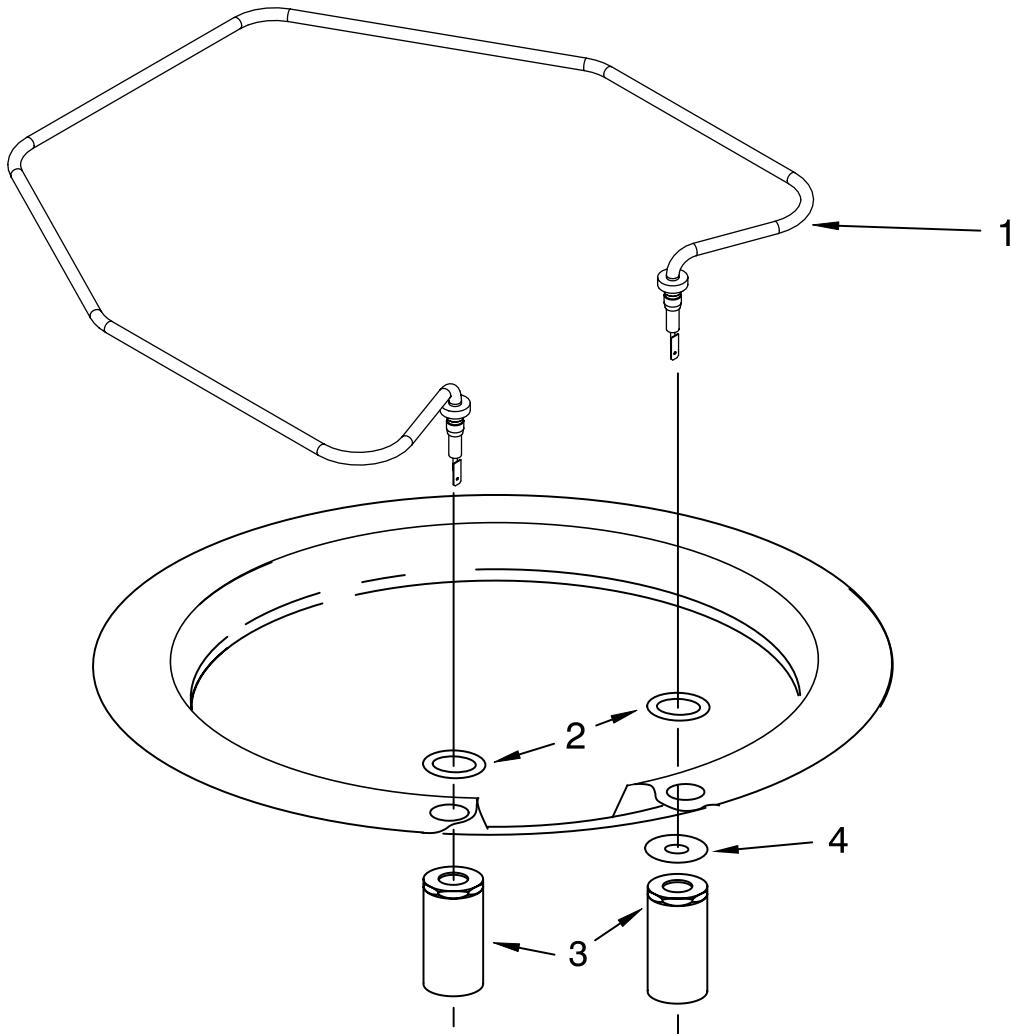

HEATER PARTS

For Models: KUDK03ITBL2, KUDK03ITWH2, KUDK03ITBT2, KUDK03ITBS2
(Black) (White) (Biscuit) (Stainless)

Illus. No.	Part No.	DESCRIPTION
1	8537057	Heater Element Assembly (Also Includes Item 2)
2	717273	Washer, Heater Element
3	8268548	Nut, Heater Element
4	3400931	Retainer, Spring Grip

NOTE: If heater element is removed, it must be replaced.

FOR ORDERING INFORMATION REFER TO PARTS PRICE LIST