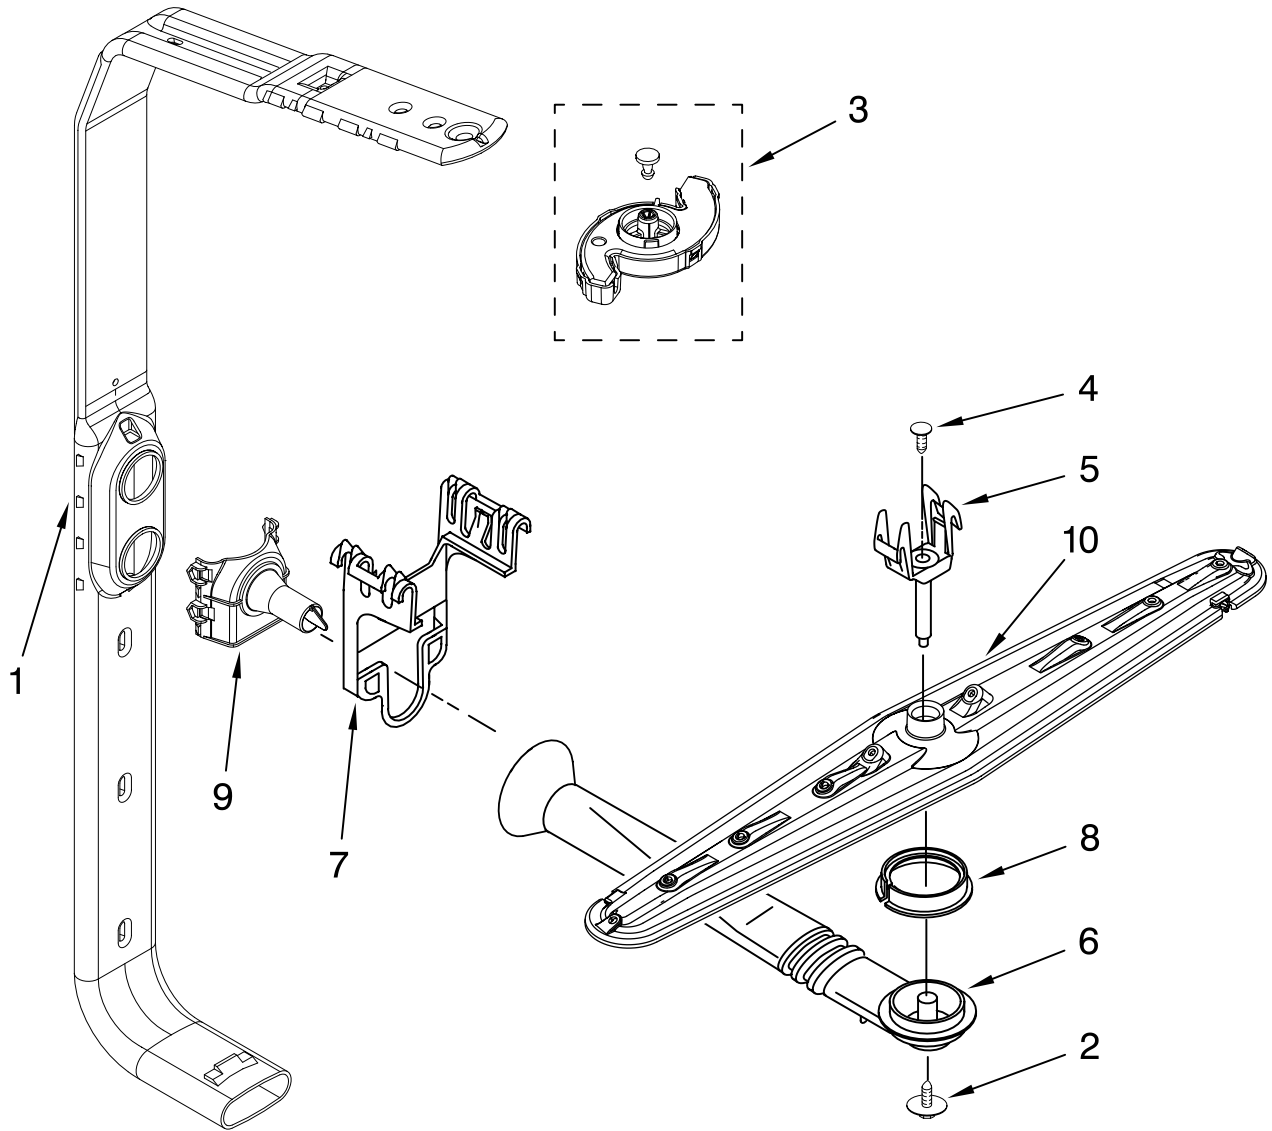

UPPER WASH AND RINSE PARTS

For Models: KUDK03ITBL2, KUDK03ITWH2, KUDK03ITBT2, KUDK03ITBS2
(Black) (White) (Biscuit) (Stainless)

Illus. No.	Part No.	DESCRIPTION
1	W10077896	Feed Tube Assembly
2	8533889	Screw
3	8557720	Sprayarm, 3rd Level
4	W10118464	Cover, Screw
5	W10082867	Mount
6	W10082833	Manifold
7	W10082832	Hanger
8	8268433	Seal, Sprayarm
9	W10077923	Nozzle-Feed
10	W10082841	Sprayarm

FOR ORDERING INFORMATION REFER TO PARTS PRICE LIST