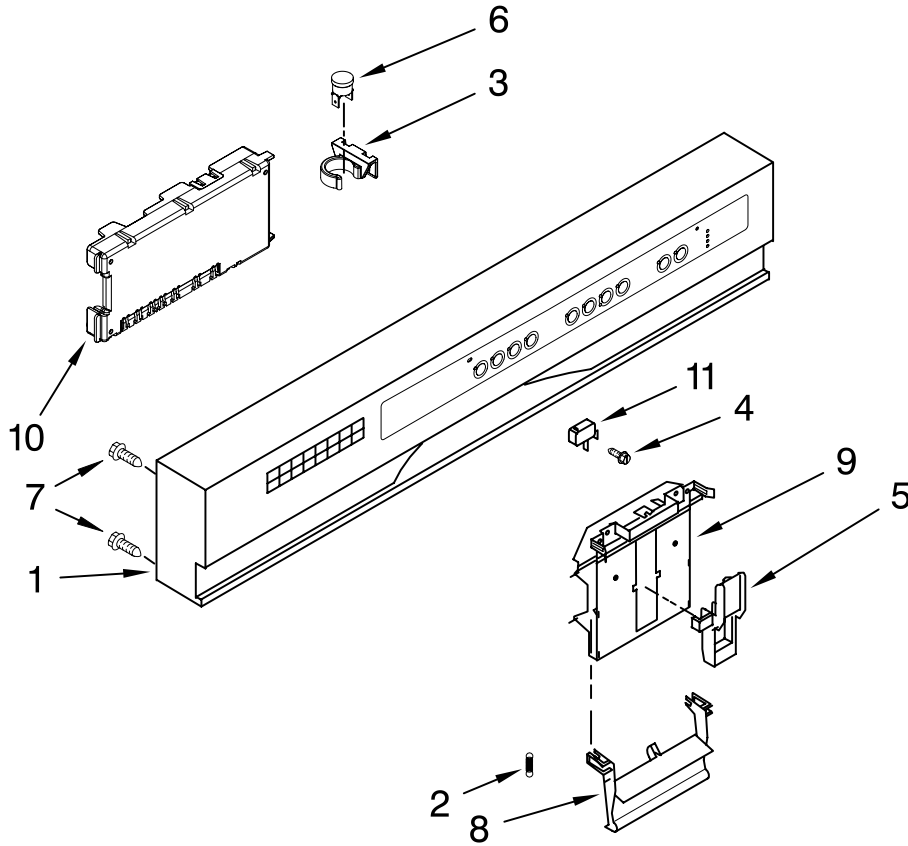

KitchenAid® DOOR AND PANEL PARTS

For Models: KUDK03ITBL1, KUDK03ITWH1, KUDK03ITBT1, KUDK03ITBS1
 (Black) (White) (Biscuit) (Stainless)

UNDERCOUNTER
 DISHWASHER

Illus. No.	Part No.	DESCRIPTION
1	W10078153	Literature Parts
		Instructions, Installation
	W10111124	Energy Guide
	W10084169	D/W User Instructions, Spanish
	W10084091	D/W User Instructions, English/French Reference
	W10082651	Tech Sheet
2		Arm, Hinge
	8534854	Left
	8534853	Right
3	8564886	Stiffener, Door
4	8542577	Insulation, Door
5		Access Panel (Includes Item 7)
	8558260	Black
	8558261	White
	8558262	Biscuit
6		Panel, Full Front (Includes Items 4, 13 & 14)
	W10077995	Black
	W10077996	White
	W10077997	Biscuit
	W10137620	Stainless
7	W10073540	Insulation, Access Panel
8		Toe Panel (Includes Items 9 & 15)
	8558252	Black
	8558253	White
	8558254	Biscuit
9	W10073550	Insulation, Toe Panel
10		Screw
	302868	Black
	3400836	White
	3400865	Biscuit
11	304392	Screw
12	3400071	Screw
13		Nameplate
	W10021860	Black
	W10021870	White
	W10021880	Biscuit
	W10021850	Stainless
14	2004333	Nut
15	8269016	Clip, Grounding

FOR ORDERING INFORMATION REFER TO PARTS PRICE LIST

CONTROL PANEL PARTS

For Models: KUDK03ITBL1, KUDK03ITWH1, KUDK03ITBT1, KUDK03ITBS1
 (Black) (White) (Biscuit) (Stainless)

Illus. No.	Part No.	DESCRIPTION
1		Console Assembly (Includes Insert)
	W10084153	Black
	W10084154	White
	W10084155	Biscuit
2	8268540	Spring, Handle
3	8546546	Clip, BI-Metal
4	3400412	Screw
5	8524471	Actuator, Latch
6	661663	BI-Metal
7	3369051	Screw
8		Handle, Latch
	8269117	Black
	8269167	White
	8269168	Biscuit
9	8524476	Bolt, Latch
10	W10084142	Control, Electronic
11	8269209	Switch, Door