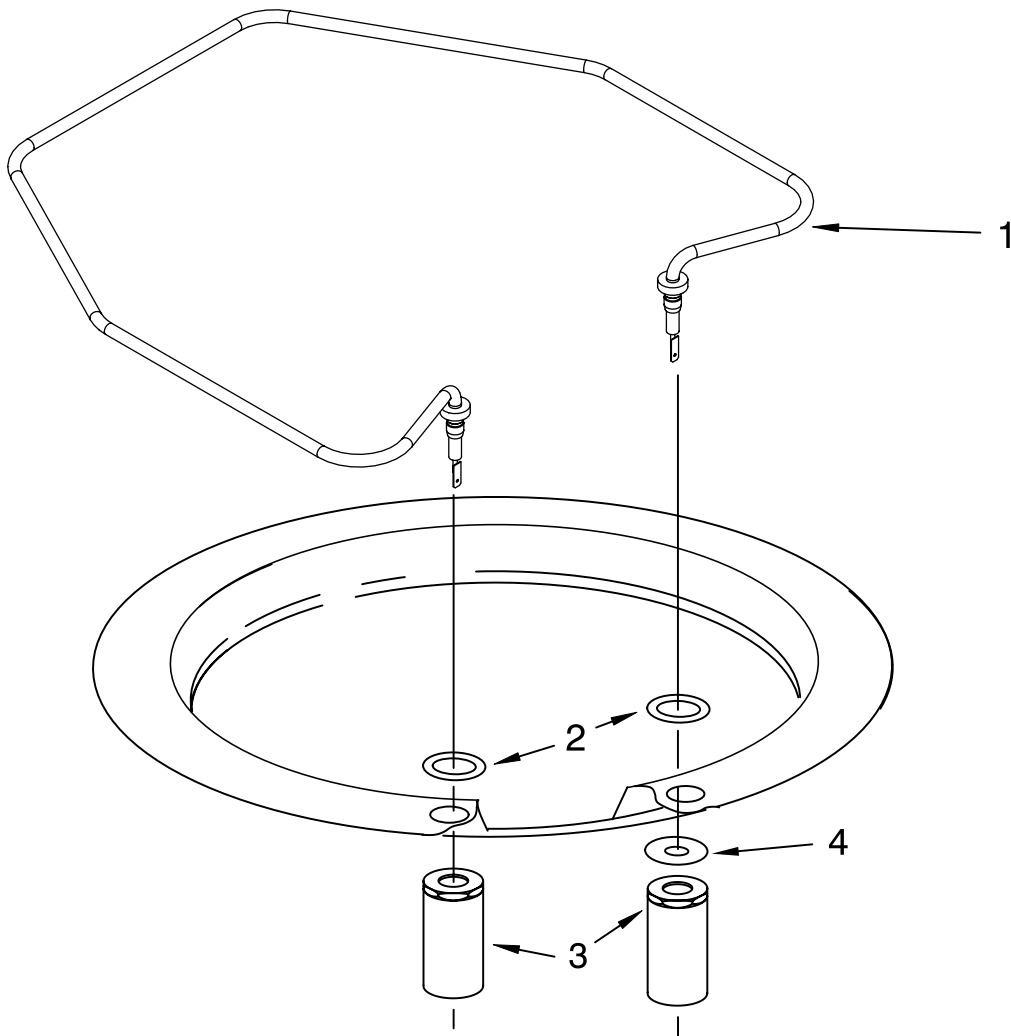

Illus. No.	Part No.	DESCRIPTION
6	8269259	Gasket, Vent
7	W10077877	Deflector, Vent (Also Order Item 6)
8	W10077882	Dispenser, Assembly
9	8269258	Seal, Front
10	8545608	Harness, Vent Motor

Illus. No.	Part No.	DESCRIPTION
11	8574160	Seal, Side
12	8573176	Wiring Harness
13	8281154	Screw
14	8535660	Seal, Console/door
15	8535637	Bracket, Dispenser
16	8531865	Shield, Dispenser
17	W10077881	Knob, Rinse Aid

FOR ORDERING INFORMATION REFER TO PARTS PRICE LIST

LOWER WASHARM AND STRAINER PARTS

For Models: KUDK03ITBL1, KUDK03ITWH1, KUDK03ITBT1, KUDK03ITBS1
(Black) (White) (Biscuit) (Stainless)

Illus. No.	Part No.	DESCRIPTION
1	W10077965	Wash Arm Assembly
2	W10077899	Cap, Internal Rear Feed (Also Order Item 3)
3	8268340	Seal, Sprayarm
4	W10077898	Hub, Lower Sprayarm (Also Order Item 3)

FOR ORDERING INFORMATION REFER TO PARTS PRICE LIST

HEATER PARTS

For Models: KUDK03ITBL1, KUDK03ITWH1, KUDK03ITBT1, KUDK03ITBS1
(Black) (White) (Biscuit) (Stainless)

Illus. No.	Part No.	DESCRIPTION
1	8537057	Heater Element Assembly (Also Includes Item 2)
2	717273	Washer, Heater Element
3	8268548	Nut, Heater Element
4	3400931	Retainer, Spring Grip

Illus. No.	Part No.	DESCRIPTION
1	8268892	Lever, Overfill Switch
2	8531412	Hose, Inlet
3	8531325	Water Inlet (Also Order Item 4)
4	8531323	Gasket
5	8531327	Nut, Inlet (Also Order Item 4)
6	371505	Clamp, Hose
7	8563405	Fill Valve Assembly
8	304392	Screw
9	8268909	Switch, Overfill Control
10	8545946	Standpipe, Overfill (Includes Item 11)
11	8531743	Gasket, Flat
12	9741998	Nut, Standpipe
13	W10077871	Float & Retainer Assembly
14	8269297	Miscellaneous Parts Bag (Includes 2 Screws & 2 Hose Clamps)
15	356138	Clamp, Hose
16	8531022	Drain Loop with Check Valve