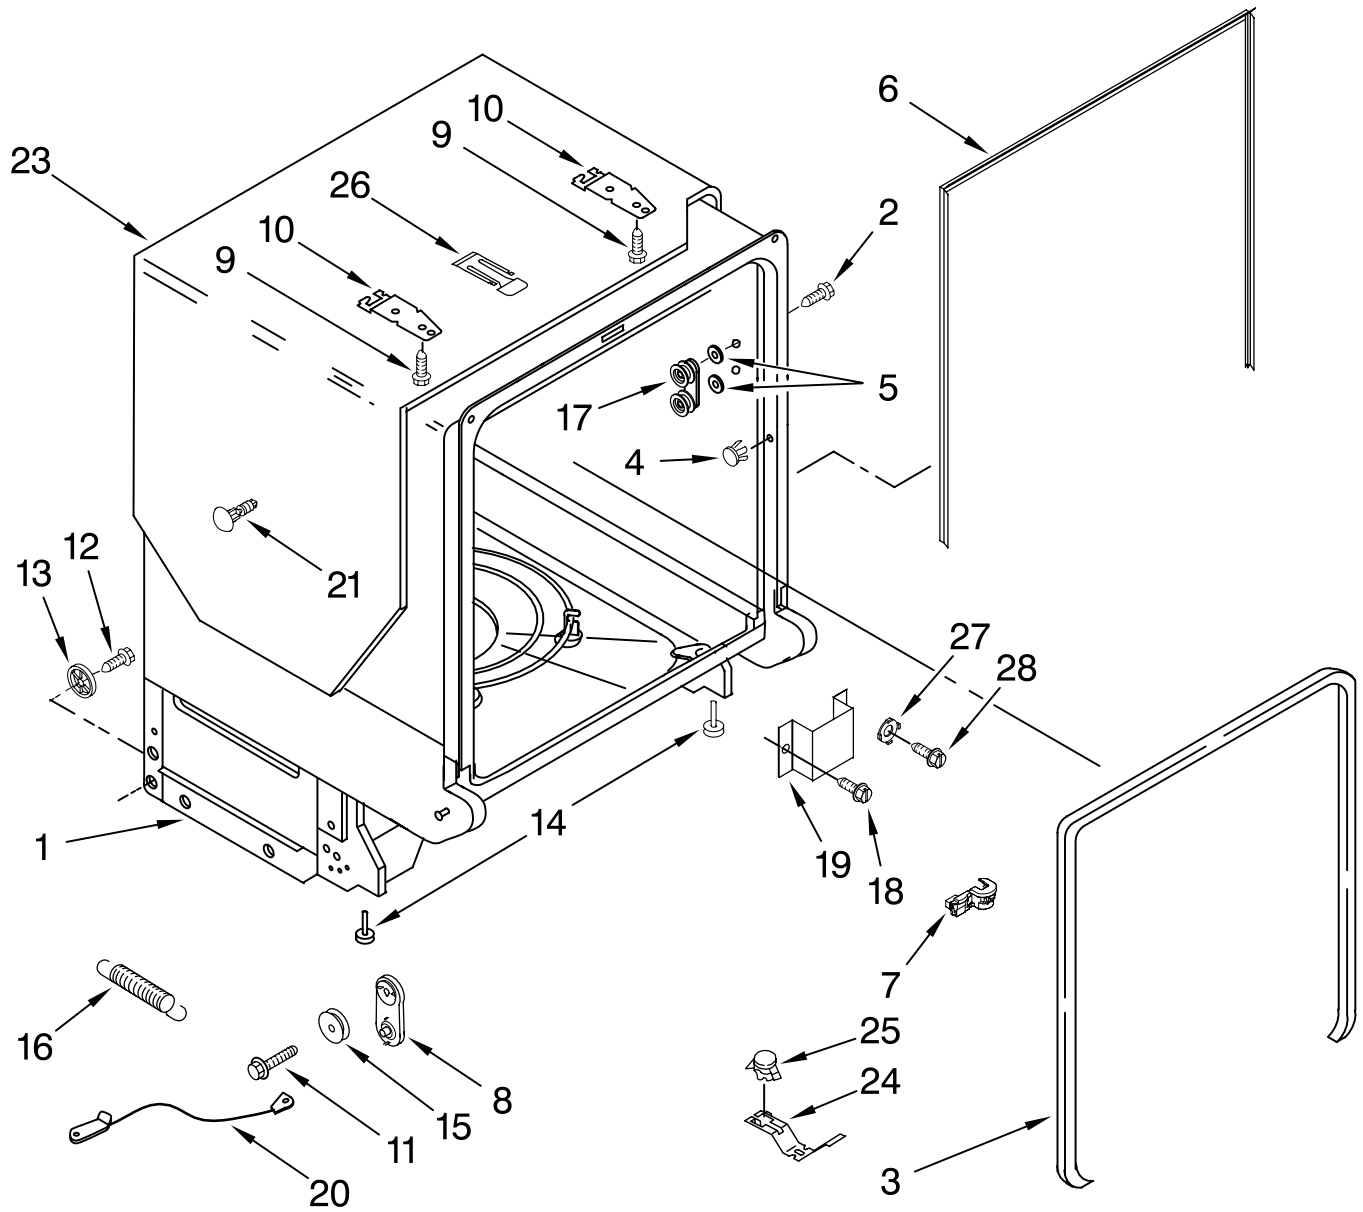

TUB AND FRAME PARTS

For Models: KUDK03ITBL1, KUDK03ITWH1, KUDK03ITBT1, KUDK03ITBS1
(Black) (White) (Biscuit) (Stainless)

FOR ORDERING INFORMATION REFER TO PARTS PRICE LIST

TUB AND FRAME PARTS

For Models: KUDK03ITBL1, KUDK03ITWH1, KUDK03ITBT1, KUDK03ITBS1
(Black) (White) (Biscuit) (Stainless)

<u>Illus. No.</u>	<u>Part No.</u>	<u>DESCRIPTION</u>
1	W10053090	Tub Assembly
2	3400072	Screw
3	W10112096	Door Seal
4	W10082838	Plug Tub
5	9743002	Gasket, Bracket Mounting
6	8269110	Seal, Cabinet
7	8573061	Strain Relief
8	8270021	Mount, Door Balance
9	3367670	Screw
10	8269145	Bracket, Undercounter
11	3400074	Screw
12	3370389	Screw
13	8268977	Wheel Leg
14	8524584	Leveler, Leg
15	8524474	Wheel, door Balance
16	8270020	Spring, Door Balance
17	W10078083	Wheel & Mount Assembly (Also order #5)
18	3400892	Screw
19	8268991	Cover, Terminal Box
20	8535568	Link, Door Balance
21	304666	Retainer, Push
23	8573241	Shield, Sound Tub
24	9742648	Bracket, Thermostat
25	661566	Thermostat
26	8580309	Strike, Latch
27	3378128	Washer, Pronged Cup
28	3400014	Screw

FOR ORDERING INFORMATION REFER TO PARTS PRICE LIST