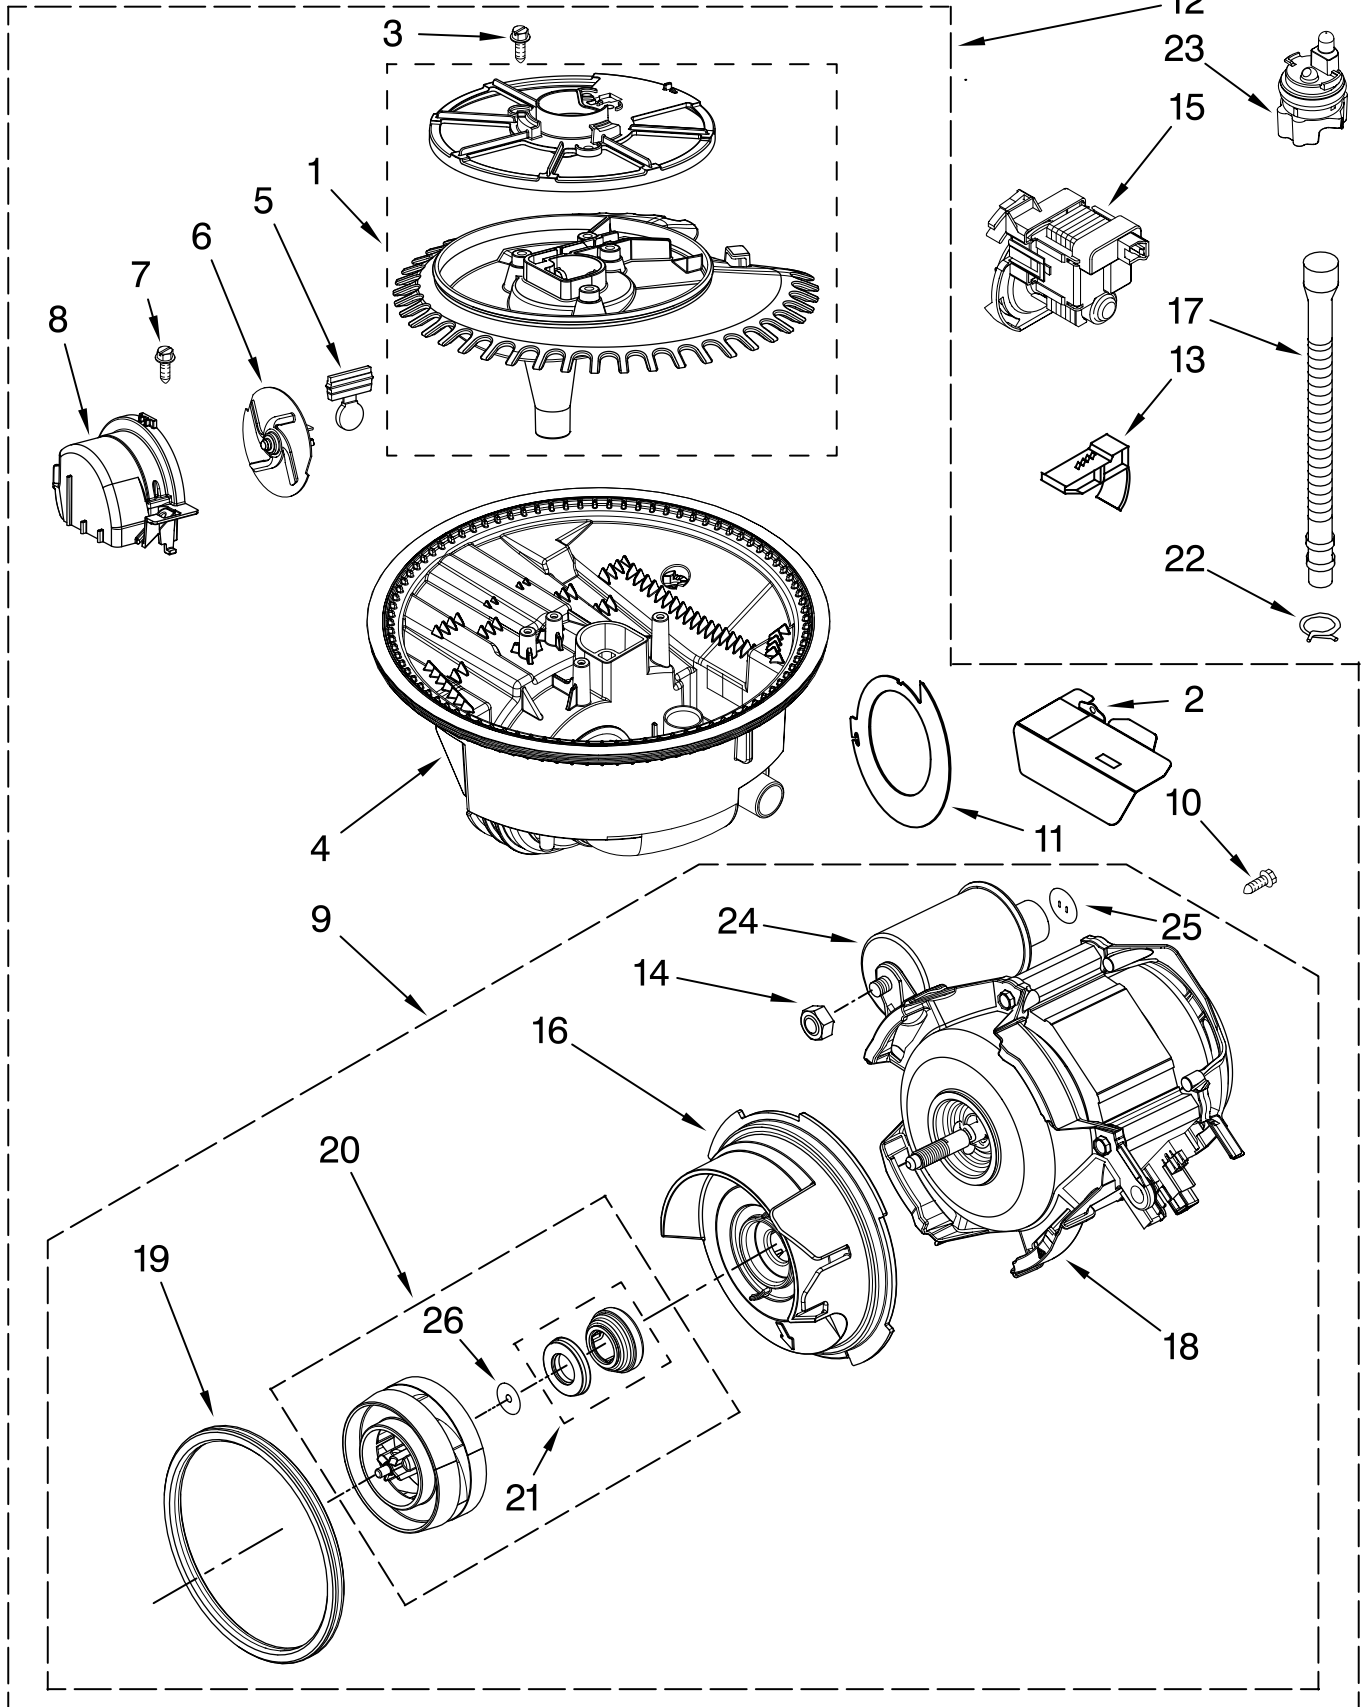

PUMP AND MOTOR PARTS

For Models: KUDK03ITBL1, KUDK03ITWH1, KUDK03ITBT1, KUDK03ITBS1
(Black) (White) (Biscuit) (Stainless)

FOR ORDERING INFORMATION REFER TO PARTS PRICE LIST

PUMP AND MOTOR PARTS

For Models: KUDK03ITBL1, KUDK03ITWH1, KUDK03ITBT1, KUDK03ITBS1
(Black) (White) (Biscuit) (Stainless)

<u>Illus. No.</u>	<u>Part No.</u>	<u>DESCRIPTION</u>
1	8534952	Accumulator Assy
2	8283527	Shield, Motor
3	3400069	Screw
4	8572618	Sump With Seal
5	8268375	Check Valve, Sump
6	W10083957	Chopper Assembly
7	9741232	Screw
8	8531857	Protector, Inlet
9	8535760	Motor Assembly
10	3400217	Screw
11	8268391	Screen, Separation
12	W10084107	Sump & Motor Assembly (Includes Item 13)
13	8269524	Tab, Sump
14	8533949	Nut
15	8558995	Pump, Drain
16	8531019	Volute, Back (Also Order Items 21 & 26)
17	8269144	Hose, Drain
18	8535759	Motor
19	8268397	Seal, Volute
20	8531017	Impeller Kit
21	8268403	Face Seal Assembly (Also Order Item 26)
22	356138	Clamp, Hose
23	W10082647	Optical Water Indicator
24	8535474	Capacitor
25	8534946	Shield, Capacitor
26	8531018	Washer

FOR ORDERING INFORMATION REFER TO PARTS PRICE LIST