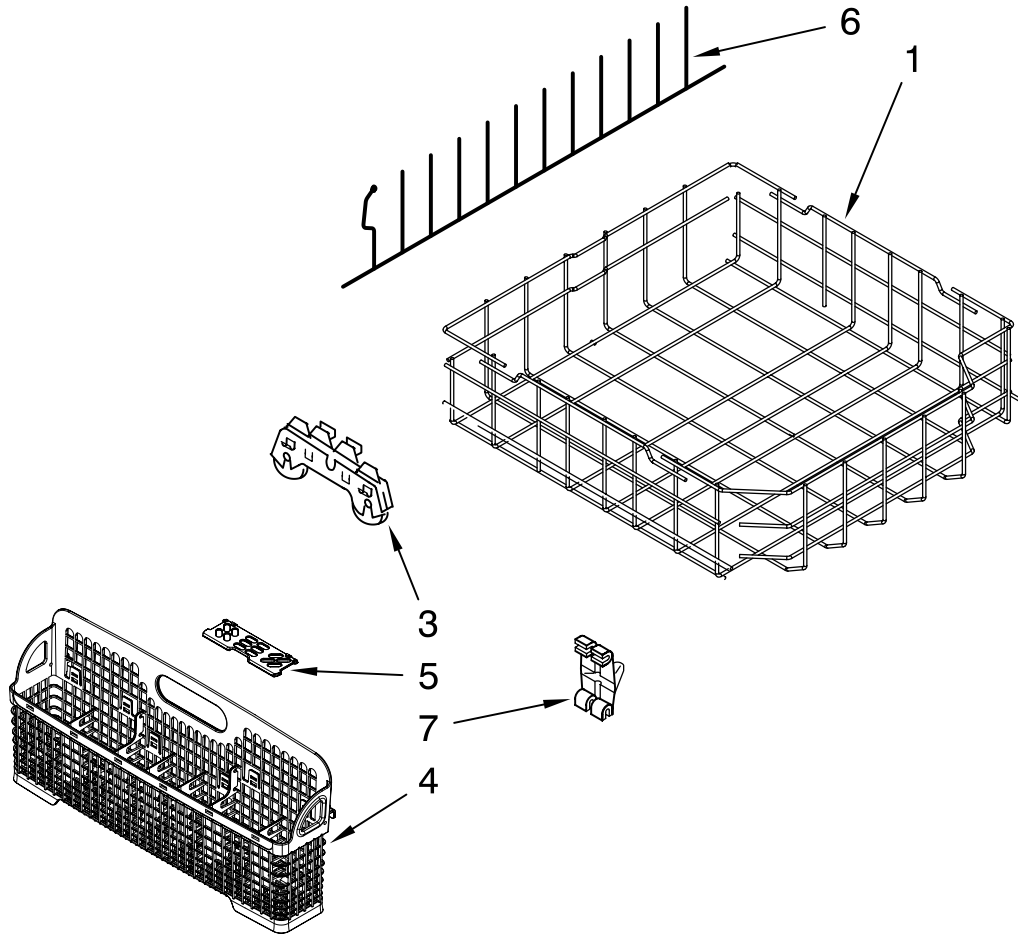

FOR ORDERING INFORMATION REFER TO PARTS PRICE LIST

UPPER RACK AND TRACK PARTS

For Models: KUDK03ITBL1, KUDK03ITWH1, KUDK03ITBT1, KUDK03ITBS1
 (Black) (White) (Biscuit) (Stainless)

Illus. No.	Part No.	DESCRIPTION
1	8539235	Dishrack, Upper
2	W10078214	Mount, Wheel Stationary
3	3385089	Track Rack
4	W10082860	Stop, Track
5	8539110	Handle, Dishrack
6	W10077844	Clip, No-Flip
7	9744566	Tine Row
8	W10082853	Clip, Pivot
9	8539102	Positioner, Dual

FOR ORDERING INFORMATION REFER TO PARTS PRICE LIST

UPPER WASH AND RINSE PARTS

For Models: KUDK03ITBL1, KUDK03ITWH1, KUDK03ITBT1, KUDK03ITBS1
 (Black) (White) (Biscuit) (Stainless)

Illus. No.	Part No.	DESCRIPTION
1	W10077896	Feed Tube Assembly
2	8533889	Screw
3	8557720	Sprayarm, 3rd Level
4	W10118464	Cover, Screw
5	W10082867	Mount
6	W10082833	Manifold
7	W10082832	Hanger
8	8268433	Seal, Sprayarm
9	W10077923	Nozzle-Feed
10	W10082841	Sprayarm

FOR ORDERING INFORMATION REFER TO PARTS PRICE LIST

LOWER RACK PARTS

For Models: KUDK03ITBL1, KUDK03ITWH1, KUDK03ITBT1, KUDK03ITBS1
 (Black) (White) (Biscuit) (Stainless)

Illus. No.	Part No.	DESCRIPTION
1	8539257	Lower Rack
3	W10082868	Wheel & Transport Assembly
4	8562043	Basket, Silverware (Includes Item 5)
5	8519662	Lid, Basket Center
6	8519682	Tinerow
7	8531314	Retainer, Tinerow