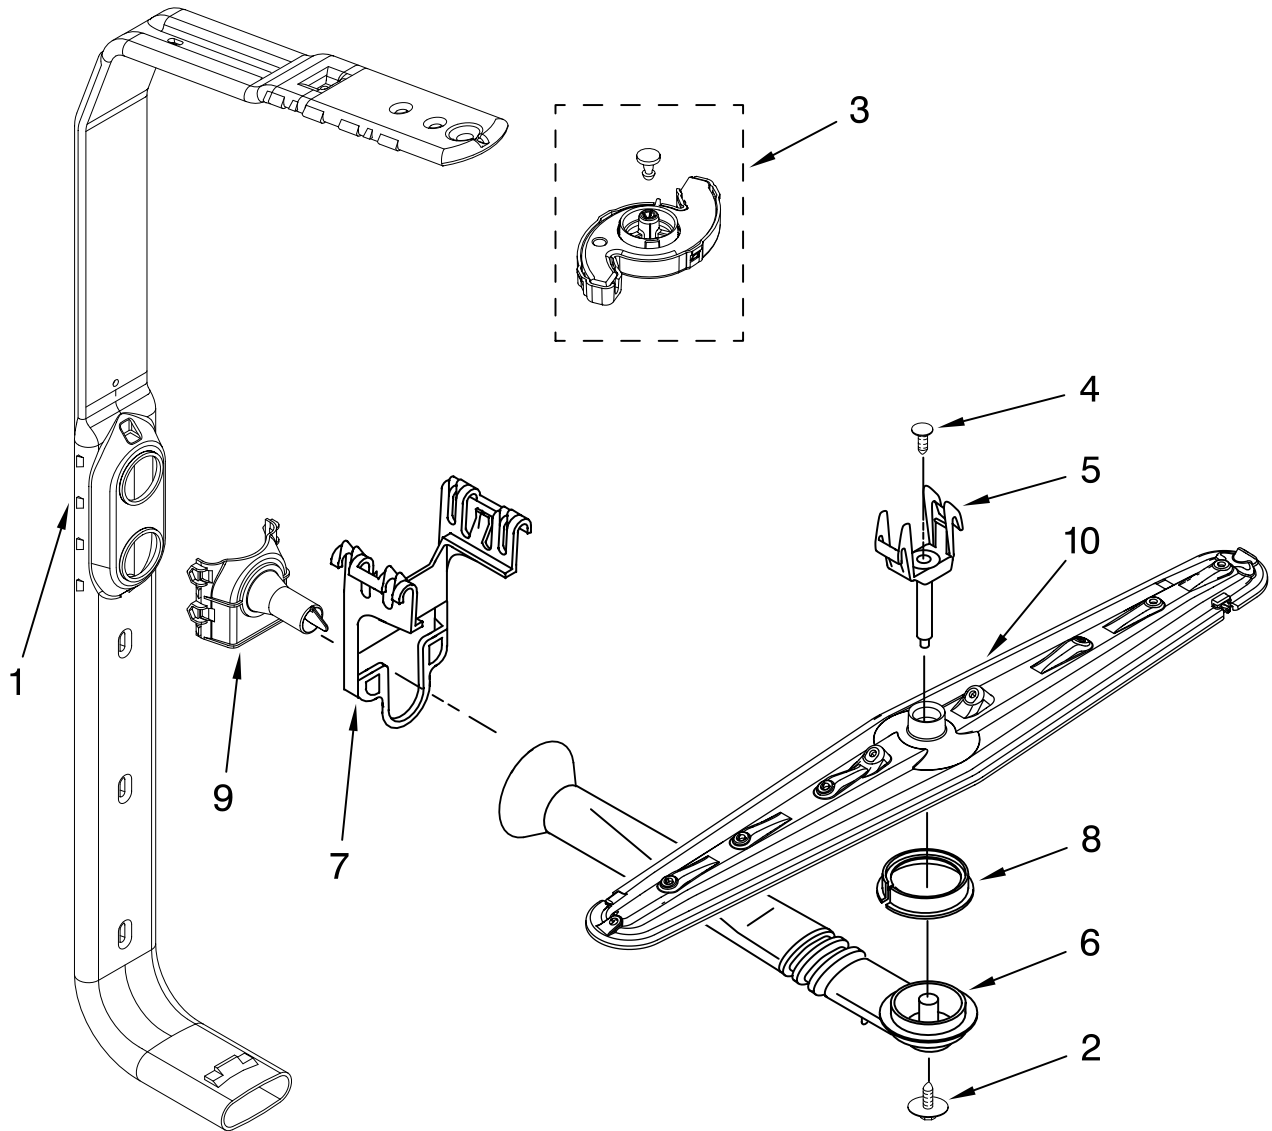

UPPER WASH AND RINSE PARTS

For Models: KUDK03ITBL1, KUDK03ITWH1, KUDK03ITBT1, KUDK03ITBS1
(Black) (White) (Biscuit) (Stainless)

Illus. No.	Part No.	DESCRIPTION
1	W10077896	Feed Tube Assembly
2	8533889	Screw
3	8557720	Sprayarm, 3rd Level
4	W10118464	Cover, Screw
5	W10082867	Mount
6	W10082833	Manifold
7	W10082832	Hanger
8	8268433	Seal, Sprayarm
9	W10077923	Nozzle-Feed
10	W10082841	Sprayarm

FOR ORDERING INFORMATION REFER TO PARTS PRICE LIST