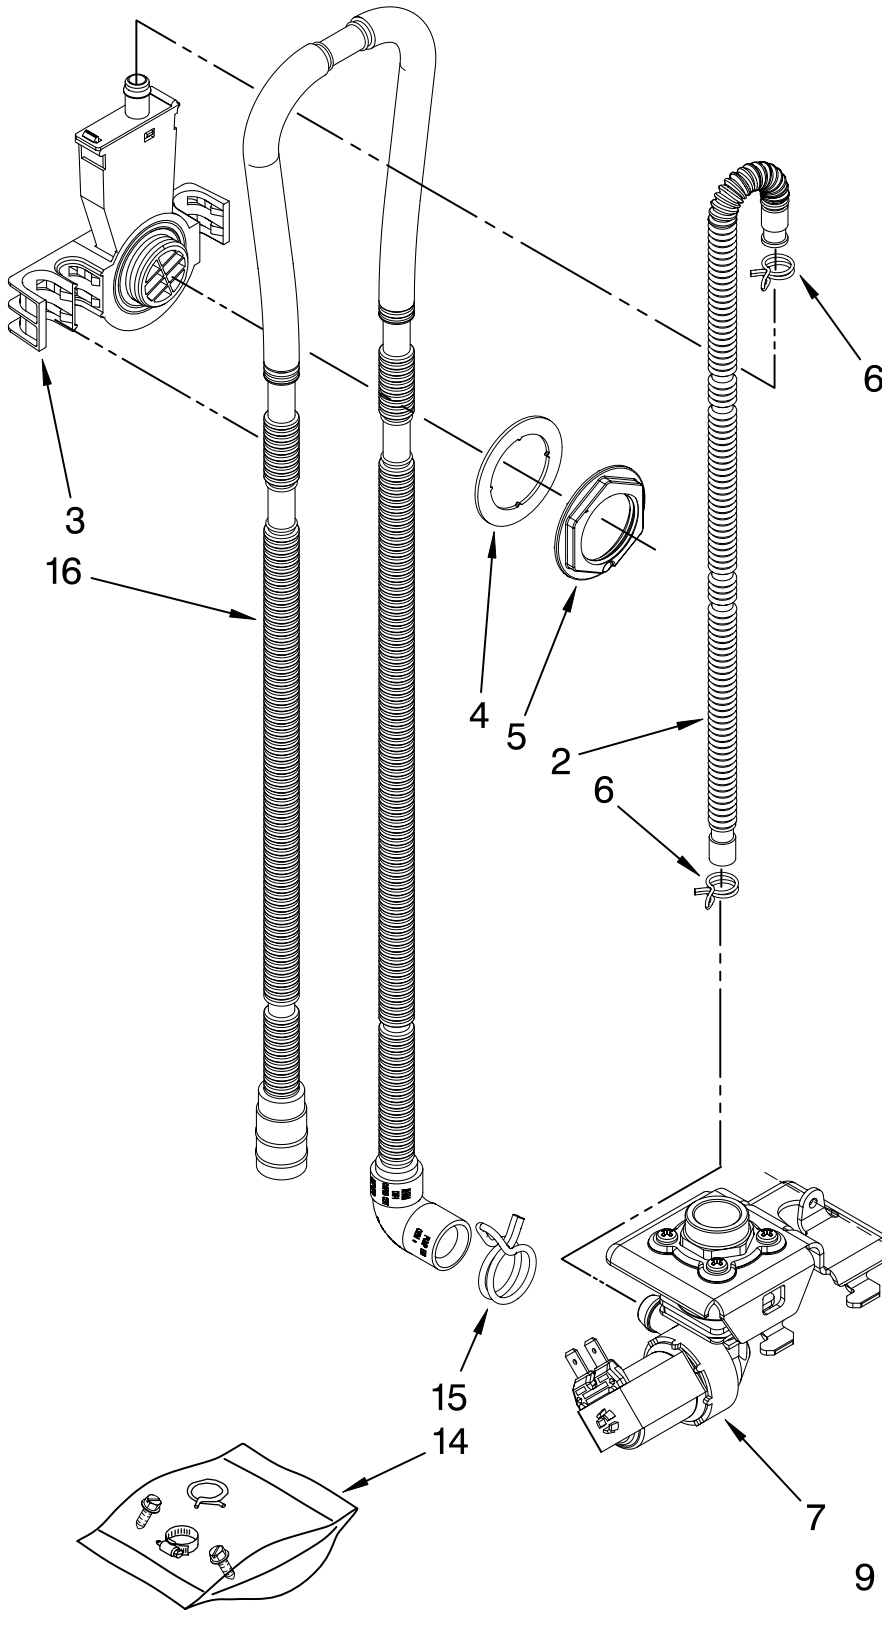

Illus. No.	Part No.	DESCRIPTION
6	8269259	Gasket, Vent
7	W10077877	Deflector, Vent (Also Order Item 6)
8	W10077882	Dispenser, Assembly
9	8269258	Seal, Front
10	8545608	Harness, Vent Motor

Illus. No.	Part No.	DESCRIPTION
11	8574160	Seal, Side
12	8573176	Wiring Harness
13	8281154	Screw
14	8535660	Seal, Console/door
15	8535637	Bracket, Dispenser
16	8531865	Shield, Dispenser
17	W10077881	Knob, Rinse Aid

FOR ORDERING INFORMATION REFER TO PARTS PRICE LIST

LOWER WASHARM AND STRAINER PARTS

For Models: KUDK03ITBL1, KUDK03ITWH1, KUDK03ITBT1, KUDK03ITBS1
(Black) (White) (Biscuit) (Stainless)

Illus. No.	Part No.	DESCRIPTION
1	W10077965	Wash Arm Assembly
2	W10077899	Cap, Internal Rear Feed (Also Order Item 3)
3	8268340	Seal, Sprayarm
4	W10077898	Hub, Lower Sprayarm (Also Order Item 3)

FOR ORDERING INFORMATION REFER TO PARTS PRICE LIST

HEATER PARTS

For Models: KUDK03ITBL1, KUDK03ITWH1, KUDK03ITBT1, KUDK03ITBS1
(Black) (White) (Biscuit) (Stainless)

Illus. No.	Part No.	DESCRIPTION
1	8537057	Heater Element Assembly (Also Includes Item 2)
2	717273	Washer, Heater Element
3	8268548	Nut, Heater Element
4	3400931	Retainer, Spring Grip

Illus. No.	Part No.	DESCRIPTION
1	8268892	Lever, Overfill Switch
2	8531412	Hose, Inlet
3	8531325	Water Inlet (Also Order Item 4)
4	8531323	Gasket
5	8531327	Nut, Inlet (Also Order Item 4)
6	371505	Clamp, Hose
7	8563405	Fill Valve Assembly
8	304392	Screw
9	8268909	Switch, Overfill Control
10	8545946	Standpipe, Overfill (Includes Item 11)
11	8531743	Gasket, Flat
12	9741998	Nut, Standpipe
13	W10077871	Float & Retainer Assembly
14	8269297	Miscellaneous Parts Bag (Includes 2 Screws & 2 Hose Clamps)
15	356138	Clamp, Hose
16	8531022	Drain Loop with Check Valve