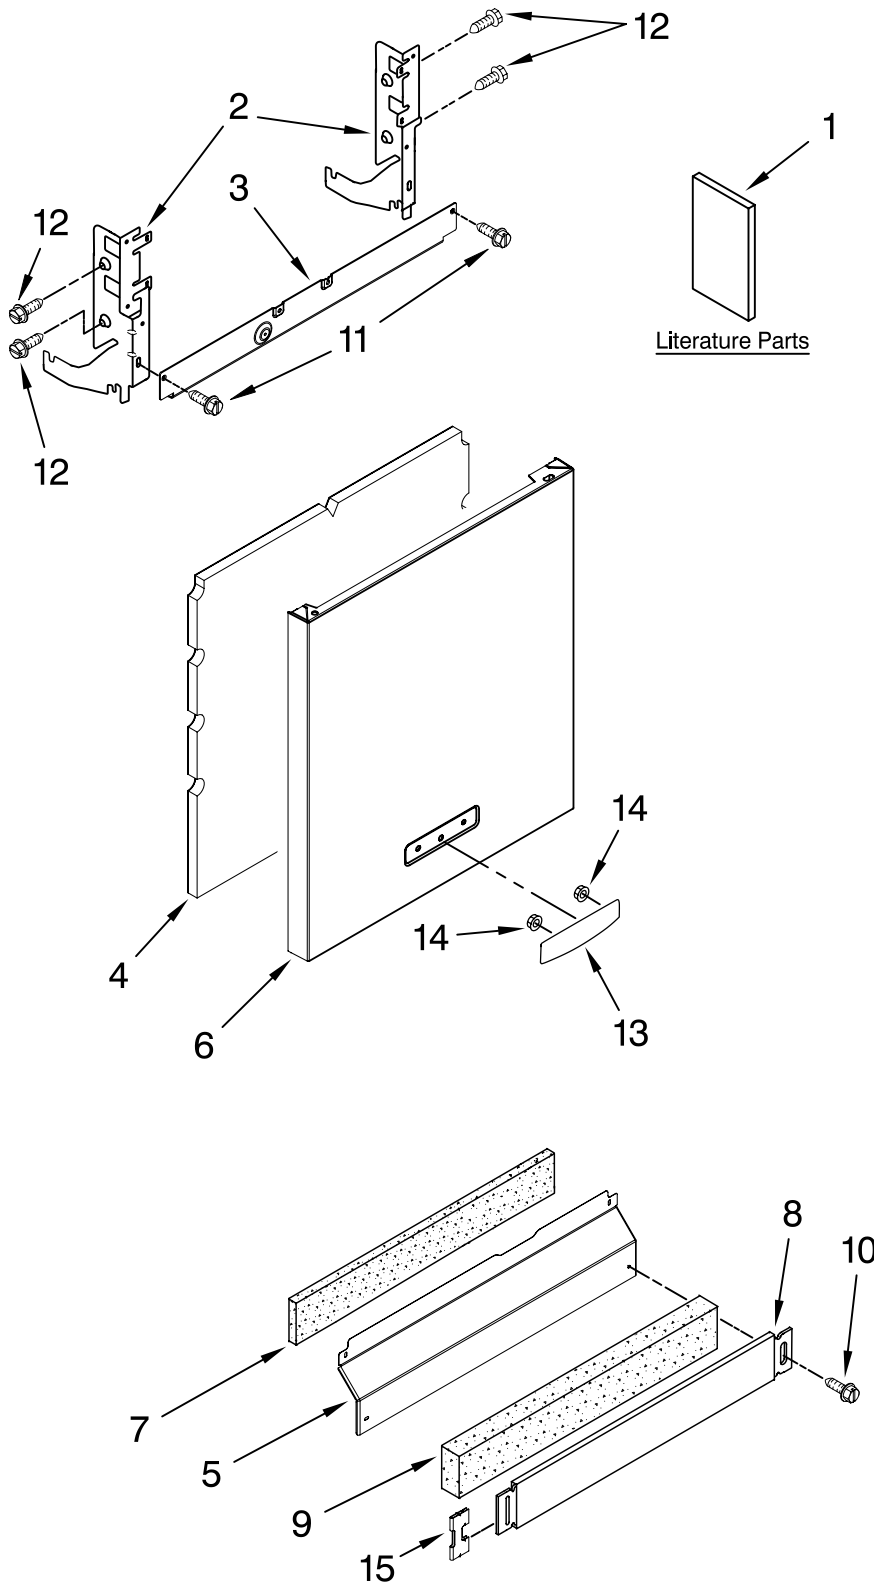

KitchenAid® DOOR AND PANEL PARTS

For Models: KUDK03ITBL1, KUDK03ITWH1, KUDK03ITBT1, KUDK03ITBS1
 (Black) (White) (Biscuit) (Stainless)

UNDERCOUNTER
 DISHWASHER

Illus. No.	Part No.	DESCRIPTION
1	W10078153	Literature Parts
		Instructions, Installation
	W10111124	Energy Guide
	W10084169	D/W User Instructions, Spanish
	W10084091	D/W User Instructions, English/French Reference
	W10082651	Tech Sheet
2		Arm, Hinge
	8534854	Left
	8534853	Right
3	8564886	Stiffener, Door
4	8542577	Insulation, Door
5		Access Panel (Includes Item 7)
	8558260	Black
	8558261	White
	8558262	Biscuit
6		Panel, Full Front (Includes Items 4, 13 & 14)
	W10077995	Black
	W10077996	White
	W10077997	Biscuit
	W10137620	Stainless
7	W10073540	Insulation, Access Panel
8		Toe Panel (Includes Items 9 & 15)
	8558252	Black
	8558253	White
	8558254	Biscuit
9	W10073550	Insulation, Toe Panel
10		Screw
	302868	Black
	3400836	White
	3400865	Biscuit
11	304392	Screw
12	3400071	Screw
13		Nameplate
	W10021860	Black
	W10021870	White
	W10021880	Biscuit
	W10021850	Stainless
14	2004333	Nut
15	8269016	Clip, Grounding

FOR ORDERING INFORMATION REFER TO PARTS PRICE LIST

CONTROL PANEL PARTS

For Models: KUDK03ITBL1, KUDK03ITWH1, KUDK03ITBT1, KUDK03ITBS1
 (Black) (White) (Biscuit) (Stainless)

Illus. No.	Part No.	DESCRIPTION
1		Console Assembly (Includes Insert)
	W10084153	Black
	W10084154	White
	W10084155	Biscuit
2	8268540	Spring, Handle
3	8546546	Clip, BI-Metal
4	3400412	Screw
5	8524471	Actuator, Latch
6	661663	BI-Metal
7	3369051	Screw
8		Handle, Latch
	8269117	Black
	8269167	White
	8269168	Biscuit
9	8524476	Bolt, Latch
10	W10084142	Control, Electronic
11	8269209	Switch, Door