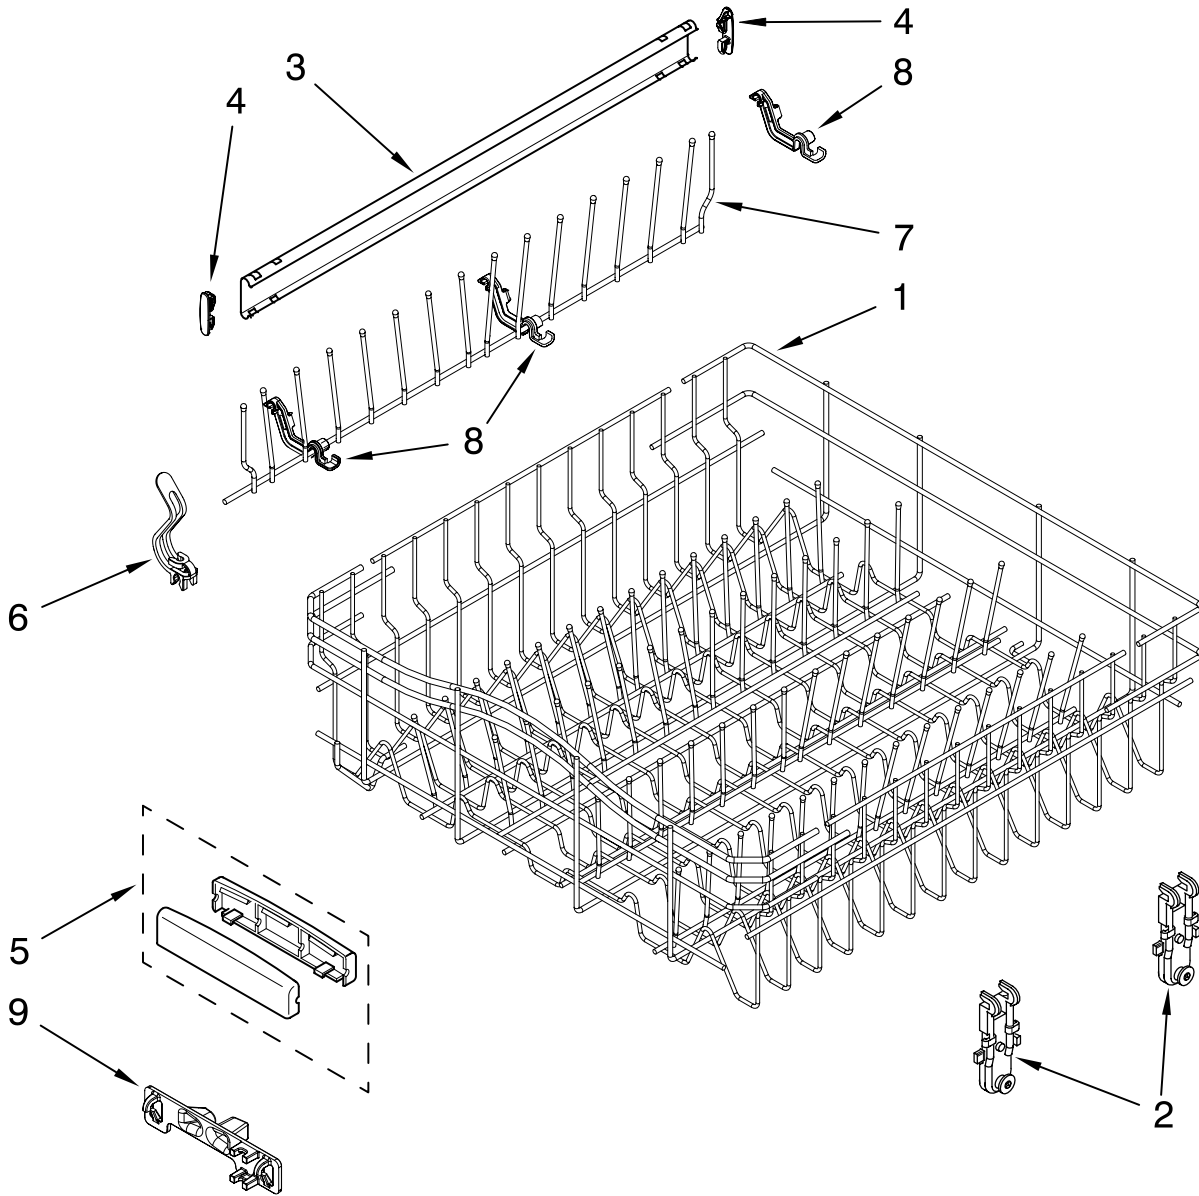

FOR ORDERING INFORMATION REFER TO PARTS PRICE LIST

UPPER RACK AND TRACK PARTS

For Models: KUDK03ITBL1, KUDK03ITWH1, KUDK03ITBT1, KUDK03ITBS1
 (Black) (White) (Biscuit) (Stainless)

Illus. No.	Part No.	DESCRIPTION
1	8539235	Dishrack, Upper
2	W10078214	Mount, Wheel Stationary
3	3385089	Track Rack
4	W10082860	Stop, Track
5	8539110	Handle, Dishrack
6	W10077844	Clip, No-Flip
7	9744566	Tine Row
8	W10082853	Clip, Pivot
9	8539102	Positioner, Dual