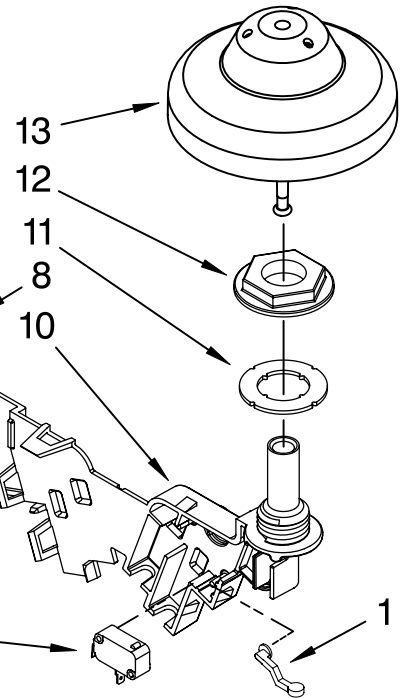

FOR ORDERING INFORMATION REFER TO PARTS PRICE LIST

HEATER PARTS

For Models: KUDK03ITBL1, KUDK03ITWH1, KUDK03ITBT1, KUDK03ITBS1
(Black) (White) (Biscuit) (Stainless)

Illus. No.	Part No.	DESCRIPTION
1	8537057	Heater Element Assembly (Also Includes Item 2)
2	717273	Washer, Heater Element
3	8268548	Nut, Heater Element
4	3400931	Retainer, Spring Grip

Illus. No.	Part No.	DESCRIPTION
1	8268892	Lever, Overfill Switch
2	8531412	Hose, Inlet
3	8531325	Water Inlet (Also Order Item 4)
4	8531323	Gasket
5	8531327	Nut, Inlet (Also Order Item 4)
6	371505	Clamp, Hose
7	8563405	Fill Valve Assembly
8	304392	Screw
9	8268909	Switch, Overfill Control
10	8545946	Standpipe, Overfill (Includes Item 11)
11	8531743	Gasket, Flat
12	9741998	Nut, Standpipe
13	W10077871	Float & Retainer Assembly
14	8269297	Miscellaneous Parts Bag (Includes 2 Screws & 2 Hose Clamps)
15	356138	Clamp, Hose
16	8531022	Drain Loop with Check Valve