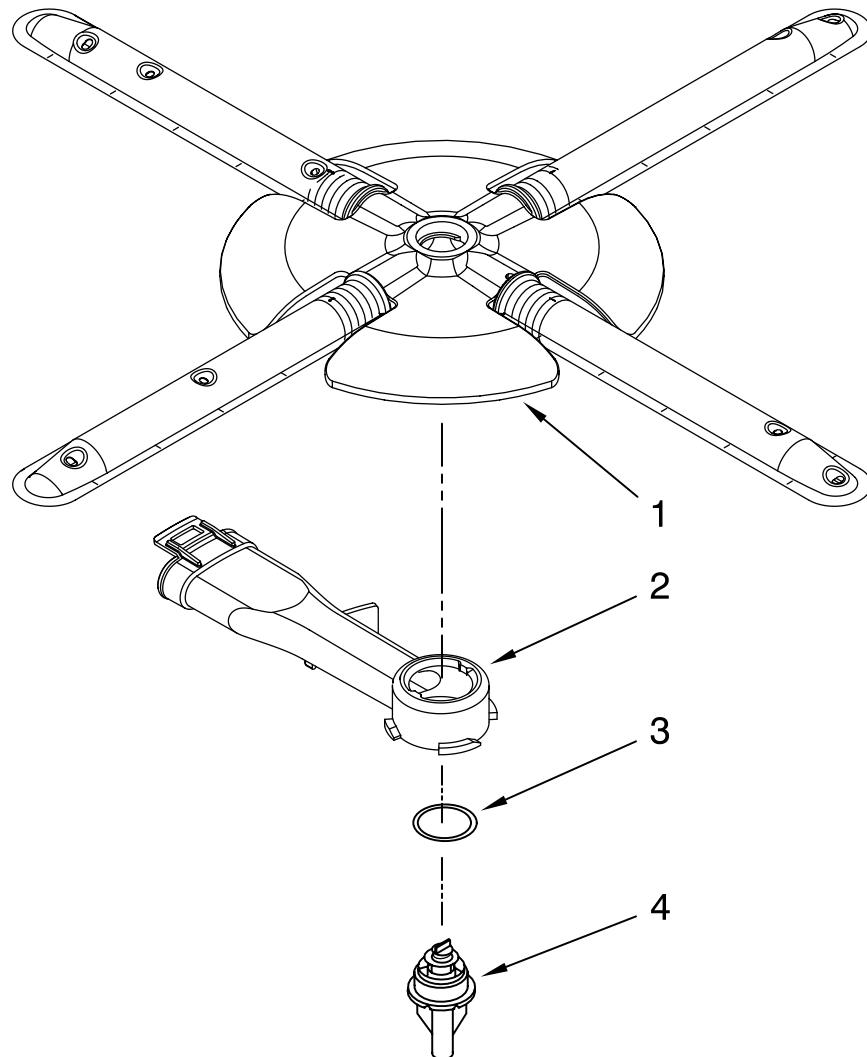

FOR ORDERING INFORMATION REFER TO PARTS PRICE LIST

CONTROL PANEL PARTS

For Models: KUDK03ITBL1, KUDK03ITWH1, KUDK03ITBT1, KUDK03ITBS1
 (Black) (White) (Biscuit) (Stainless)

Illus. No.	Part No.	DESCRIPTION
1		Console Assembly (Includes Insert)
	W10084153	Black
	W10084154	White
	W10084155	Biscuit
2	8268540	Spring, Handle
3	8546546	Clip, BI-Metal
4	3400412	Screw
5	8524471	Actuator, Latch
6	661663	BI-Metal
7	3369051	Screw
8		Handle, Latch
	8269117	Black
	8269167	White
	8269168	Biscuit
9	8524476	Bolt, Latch
10	W10084142	Control, Electronic
11	8269209	Switch, Door

FOR ORDERING INFORMATION REFER TO PARTS PRICE LIST

DOOR AND LATCH PARTS

For Models: KUDK03ITBL1, KUDK03ITWH1, KUDK03ITBT1, KUDK03ITBS1
 (Black) (White) (Biscuit) (Stainless)

Illus. No.	Part No.	DESCRIPTION
1	3369051	Screw, Door
2	8281217	Screw
3	8530900	Inner Door Mastic Assembly (Also Order Item 6)
4	W10077883	Inlet, Air
5	8572583	Vent Assembly (Also Order Item 6)

Illus. No.	Part No.	DESCRIPTION
6	8269259	Gasket, Vent
7	W10077877	Deflector, Vent (Also Order Item 6)
8	W10077882	Dispenser, Assembly
9	8269258	Seal, Front
10	8545608	Harness, Vent Motor

Illus. No.	Part No.	DESCRIPTION
11	8574160	Seal, Side
12	8573176	Wiring Harness
13	8281154	Screw
14	8535660	Seal, Console/door
15	8535637	Bracket, Dispenser
16	8531865	Shield, Dispenser
17	W10077881	Knob, Rinse Aid

FOR ORDERING INFORMATION REFER TO PARTS PRICE LIST

LOWER WASHARM AND STRAINER PARTS

For Models: KUDK03ITBL1, KUDK03ITWH1, KUDK03ITBT1, KUDK03ITBS1
(Black) (White) (Biscuit) (Stainless)

Illus. No.	Part No.	DESCRIPTION
1	W10077965	Wash Arm Assembly
2	W10077899	Cap, Internal Rear Feed (Also Order Item 3)
3	8268340	Seal, Sprayarm
4	W10077898	Hub, Lower Sprayarm (Also Order Item 3)