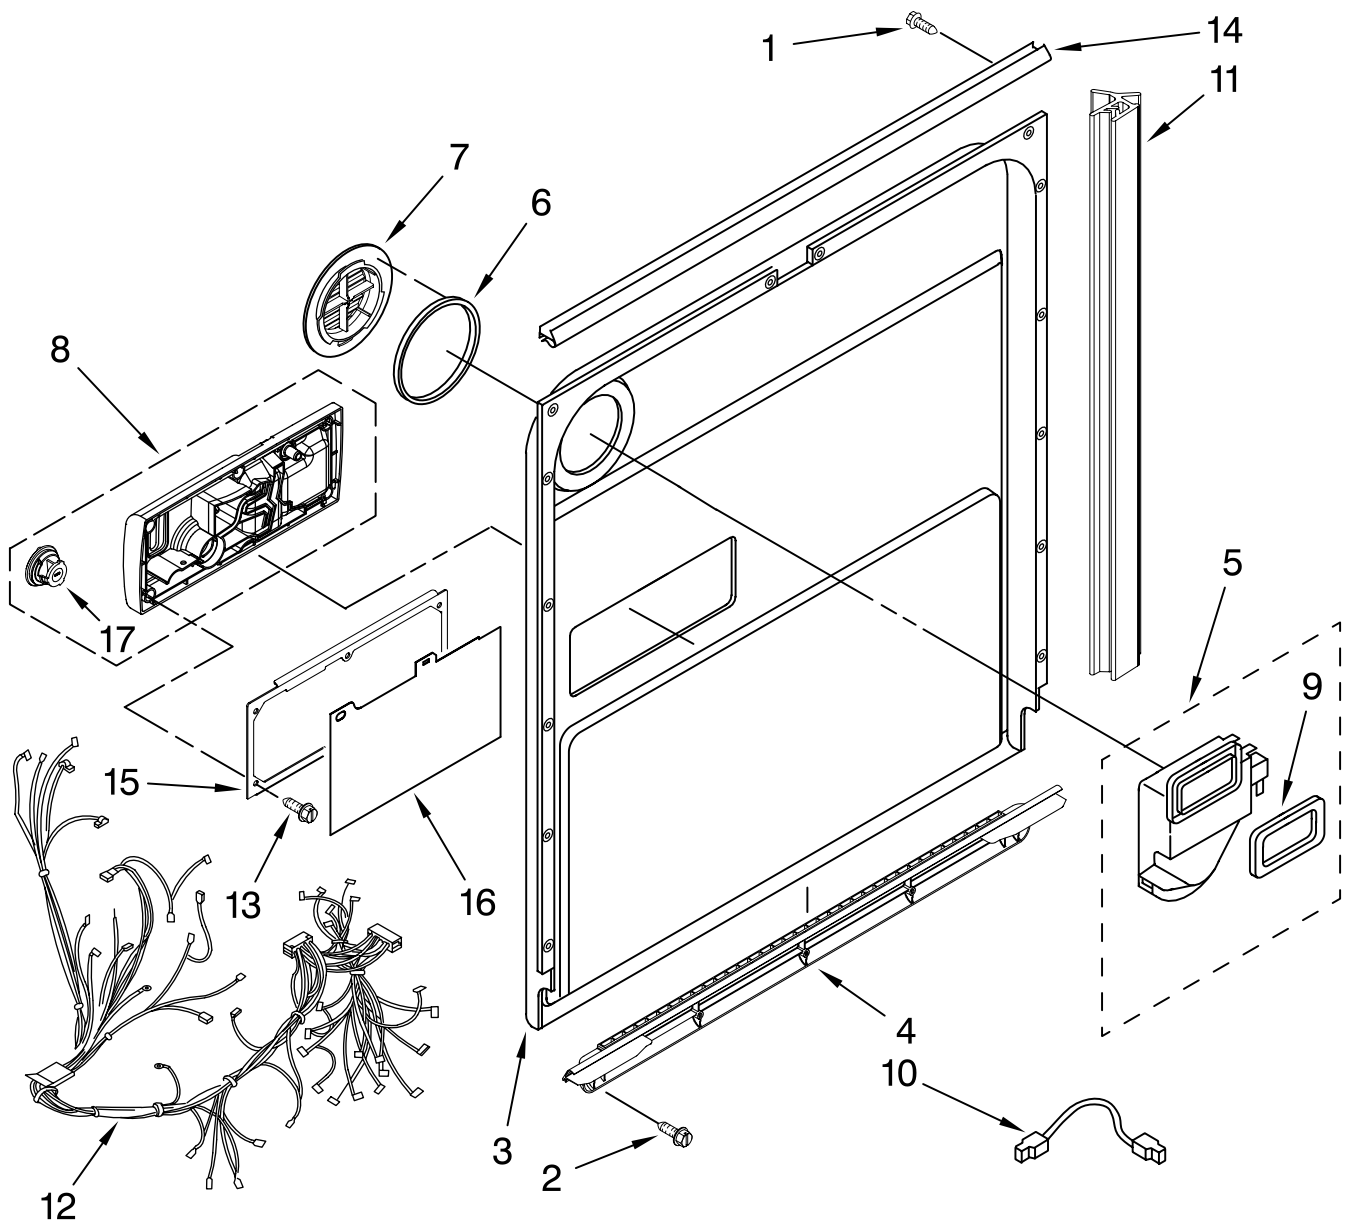

DOOR AND LATCH PARTS

For Models: KUDK03ITBL1, KUDK03ITWH1, KUDK03ITBT1, KUDK03ITBS1
(Black) (White) (Biscuit) (Stainless)

Illus. No.	Part No.	DESCRIPTION
1	3369051	Screw, Door
2	8281217	Screw
3	8530900	Inner Door Mastic Assembly (Also Order Item 6)
4	W10077883	Inlet, Air
5	8572583	Vent Assembly (Also Order Item 6)

Illus. No.	Part No.	DESCRIPTION
6	8269259	Gasket, Vent
7	W10077877	Deflector, Vent (Also Order Item 6)
8	W10077882	Dispenser, Assembly
9	8269258	Seal, Front
10	8545608	Harness, Vent Motor

Illus. No.	Part No.	DESCRIPTION
11	8574160	Seal, Side
12	8573176	Wiring Harness
13	8281154	Screw
14	8535660	Seal, Console/door
15	8535637	Bracket, Dispenser
16	8531865	Shield, Dispenser
17	W10077881	Knob, Rinse Aid

FOR ORDERING INFORMATION REFER TO PARTS PRICE LIST