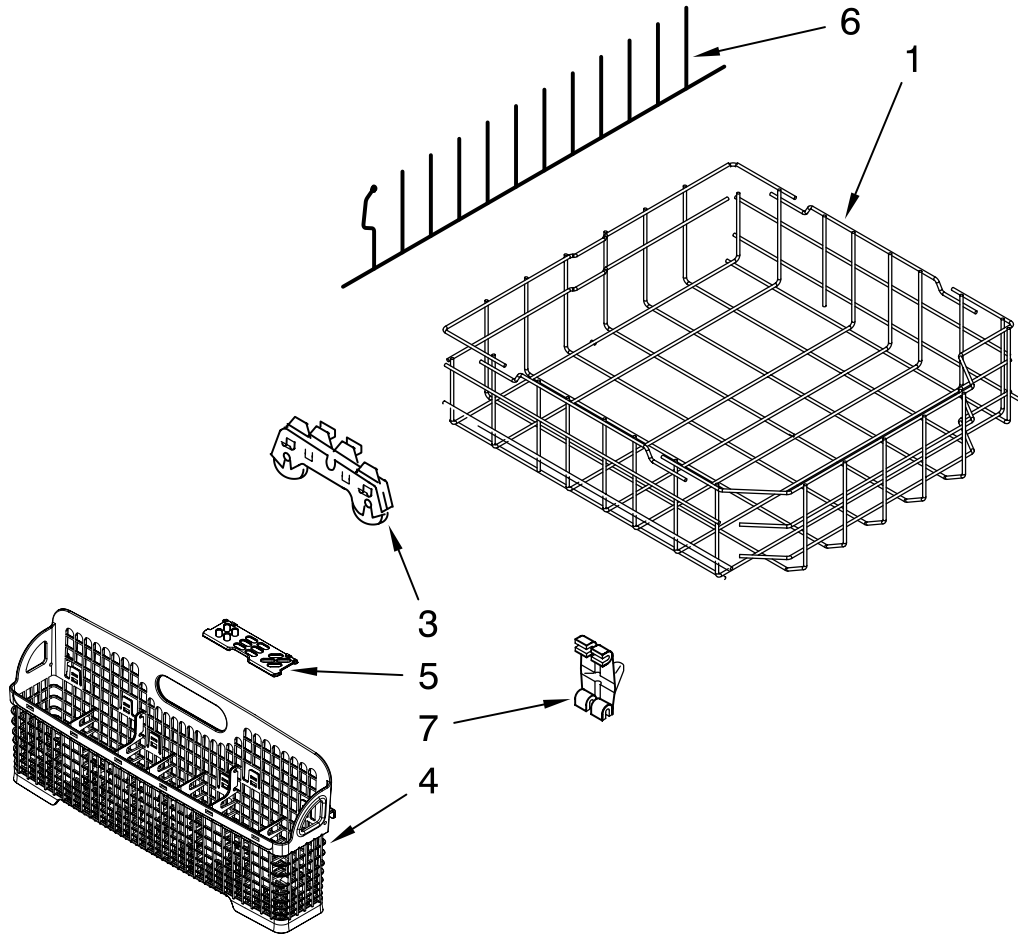

FOR ORDERING INFORMATION REFER TO PARTS PRICE LIST

UPPER RACK AND TRACK PARTS

For Models: KUDK03ITBLO, KUDK03ITWHO, KUDK03ITBT0, KUDK03ITBS0
 (Black) (White) (Biscuit) (Stainless)

Illus. No.	Part No.	DESCRIPTION
1	8539235	Dishrack, Upper
2	8268743	Mount, Wheel Stationary
3	3385089	Track Rack
4	8565925	Stop, Track
5	8539110	Handle, Dishrack
6	W10077844	Clip, No-Flip
7	9744566	Tine Row
8	8539190	Clip, Pivot
9	8539102	Positioner, Dual

FOR ORDERING INFORMATION REFER TO PARTS PRICE LIST

UPPER WASH AND RINSE PARTS

For Models: KUDK03ITBL0, KUDK03ITWH0, KUDK03ITBT0, KUDK03ITBS0
 (Black) (White) (Biscuit) (Stainless)

Illus. No.	Part No.	DESCRIPTION
1	W10077896	Feed Tube Assembly
2	8533889	Screw
3	8557720	Sprayarm, 3rd Level
4	3400920	Cover, Screw
5	8268354	Mount
6	8268355	Manifold
7	8268349	Hanger
8	8268433	Seal, Sprayarm
9	W10077923	Nozzle-Feed
10	8535086	Sprayarm

FOR ORDERING INFORMATION REFER TO PARTS PRICE LIST

LOWER RACK PARTS

For Models: KUDK03ITBL0, KUDK03ITWH0, KUDK03ITBT0, KUDK03ITBS0
 (Black) (White) (Biscuit) (Stainless)

Illus. No.	Part No.	DESCRIPTION
1	8539257	Lower Rack
3	8268713	Wheel & Transport Assembly
4	8562043	Basket, Silverware (Includes Item 5)
5	8519662	Lid, Basket Center
6	8519682	Tinerow
7	8268745	Retainer, Tinerow