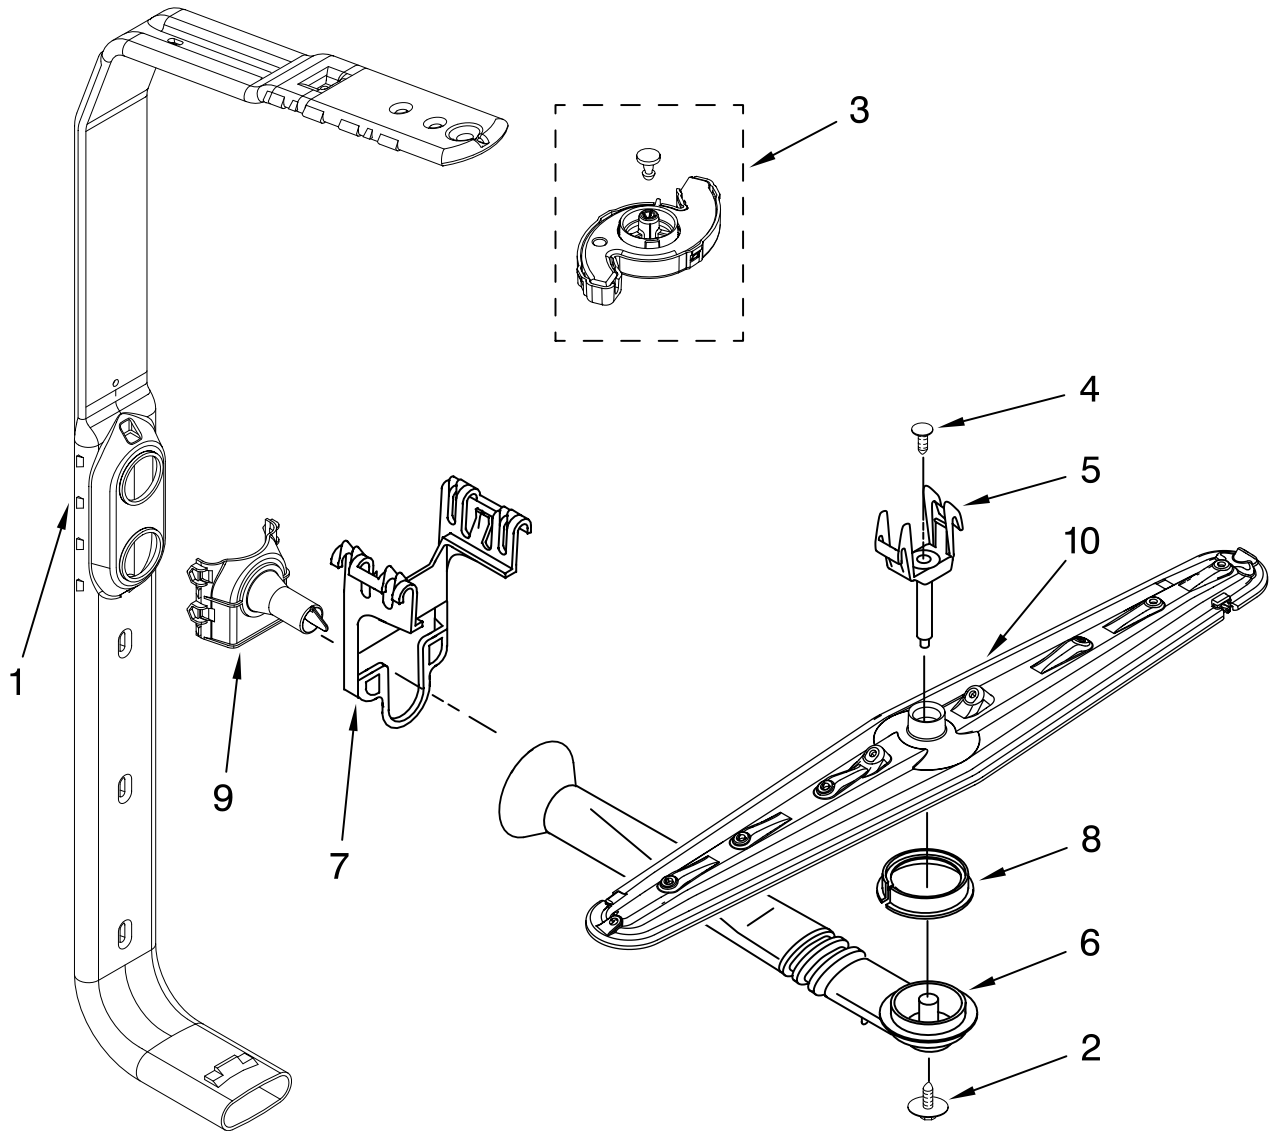

UPPER WASH AND RINSE PARTS

For Models: KUDK03ITBL0, KUDK03ITWH0, KUDK03ITBT0, KUDK03ITBS0
(Black) (White) (Biscuit) (Stainless)

Illus. No.	Part No.	DESCRIPTION
1	W10077896	Feed Tube Assembly
2	8533889	Screw
3	8557720	Sprayarm, 3rd Level
4	3400920	Cover, Screw
5	8268354	Mount
6	8268355	Manifold
7	8268349	Hanger
8	8268433	Seal, Sprayarm
9	W10077923	Nozzle-Feed
10	8535086	Sprayarm

FOR ORDERING INFORMATION REFER TO PARTS PRICE LIST