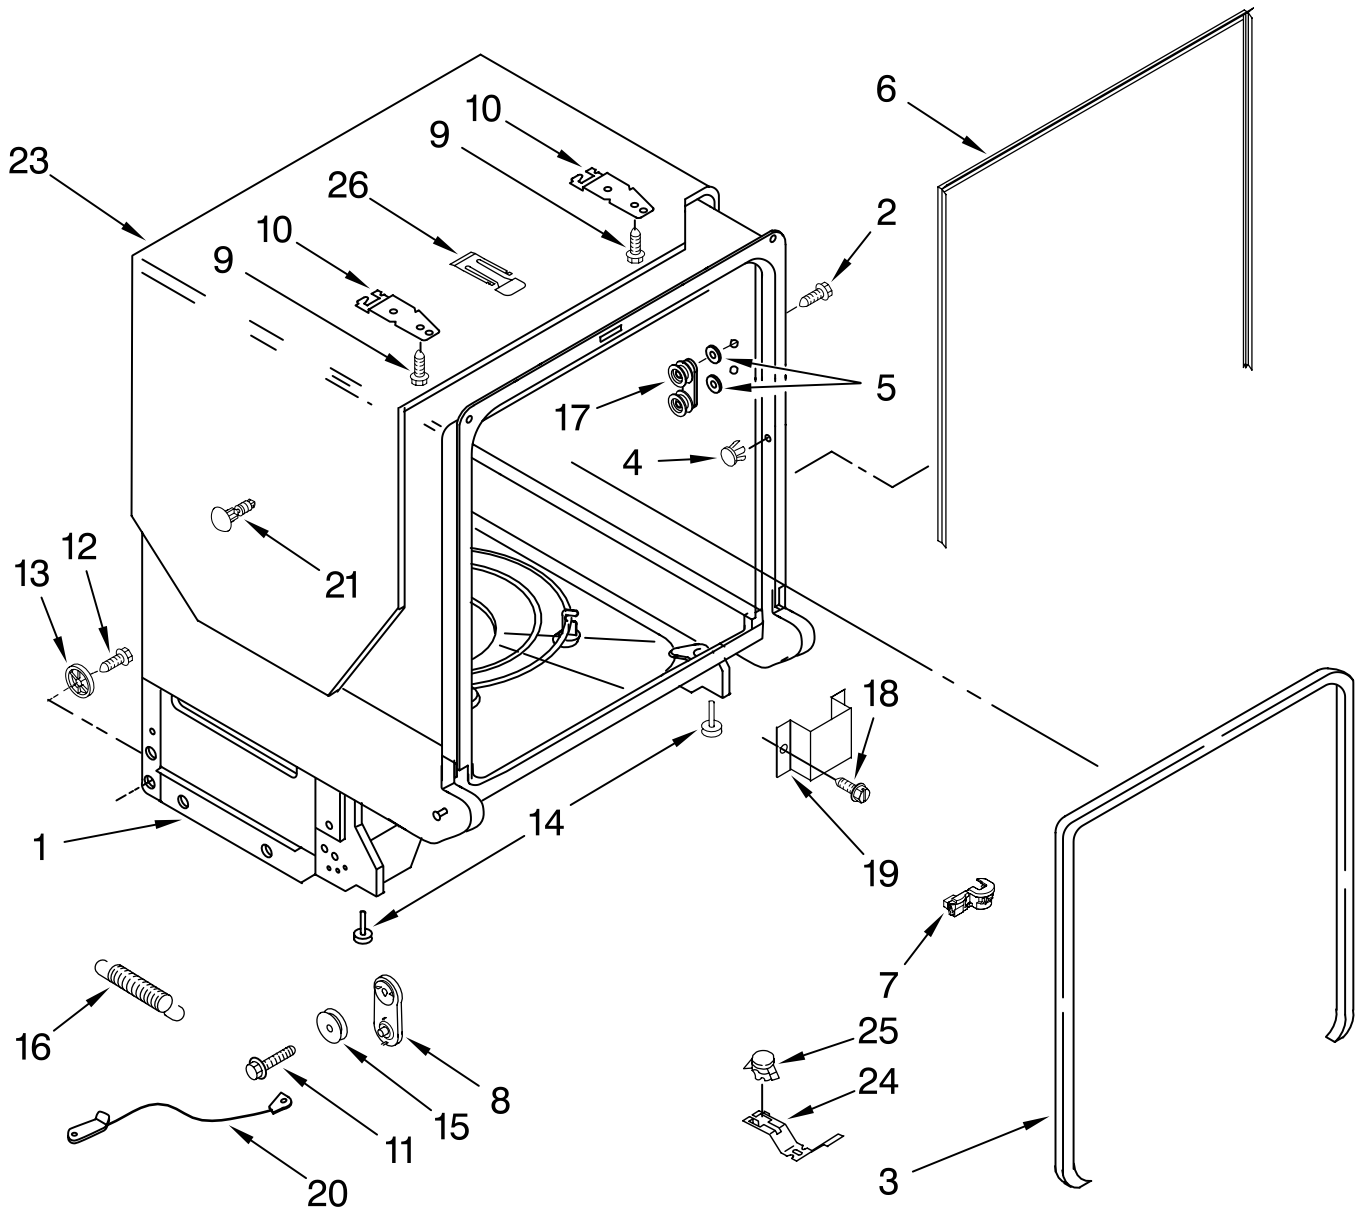

TUB AND FRAME PARTS

For Models: KUDK03ITBL0, KUDK03ITWH0, KUDK03ITBT0, KUDK03ITBS0
(Black) (White) (Biscuit) (Stainless)

FOR ORDERING INFORMATION REFER TO PARTS PRICE LIST

TUB AND FRAME PARTS

For Models: KUDK03ITBL0, KUDK03ITWH0, KUDK03ITBT0, KUDK03ITBS0
(Black) (White) (Biscuit) (Stainless)

Illus. No.	Part No.	DESCRIPTION
1	W10053090	Tub Assembly
2	3400072	Screw
3	W10112096	Door Seal
4	8270119	Plug Tub (2)
5	9743002	Gasket, Bracket Mounting
6	8269110	Seal, Cabinet
7	8573061	Strain Relief
8	8270021	Mount, Door Balance
9	3367670	Screw
10	8269145	Bracket, Undercounter
11	3400074	Screw (2)
12	3370389	Screw (2)
13	8268977	Wheel Leg
14	8524584	Leveler, Leg
15	8524474	Wheel, door Balance
16	8270020	Spring, Door Balance
17	W10078083	Wheel & Mount Assembly (Also order #5)
18	3400892	Screw
19	8268991	Cover, Terminal Box
20	8535568	Link, Door Balance
21	304666	Retainer, Push (2)
23	8573241	Shield, Sound Tub
24	9742648	Bracket, Thermostat
25	661566	Thermostat
26	8580309	Strike, Latch

FOR ORDERING INFORMATION REFER TO PARTS PRICE LIST