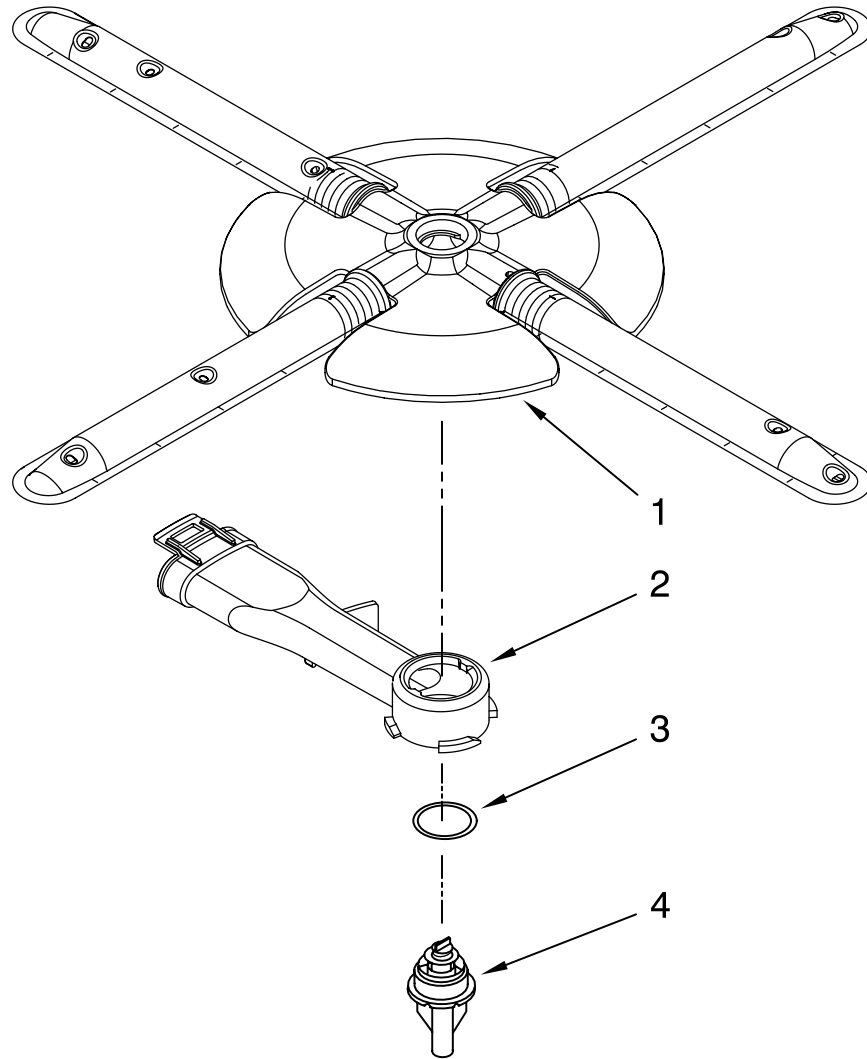

FOR ORDERING INFORMATION REFER TO PARTS PRICE LIST

CONTROL PANEL PARTS

For Models: KUDK03ITBL0, KUDK03ITWH0, KUDK03ITBT0, KUDK03ITBS0
 (Black) (White) (Biscuit) (Stainless)

Illus. No.	Part No.	DESCRIPTION
1		Console Assembly (Includes Insert)
	W10078016	Black
	W10078017	White
	W10078018	Biscuit
2	8268540	Spring, Handle
3	8546546	Clip, BI-Metal
4	3400412	Screw
5	8524471	Actuator, Latch
6	661663	BI-Metal
7	3369051	Screw (6)
8		Handle, Latch
	8269117	Black
	8269167	White
	8269168	Biscuit
9	8524476	Bolt, Latch
10	8575277	Control, Electronic
11	8269209	Switch, Door

FOR ORDERING INFORMATION REFER TO PARTS PRICE LIST

DOOR AND LATCH PARTS

For Models: KUDK03ITBL0, KUDK03ITWHO, KUDK03ITBT0, KUDK03ITBS0
 (Black) (White) (Biscuit) (Stainless)

Illus. No.	Part No.	DESCRIPTION	Illus. No.	Part No.	DESCRIPTION	Illus. No.	Part No.	DESCRIPTION
1	3369051	Screw, Door	6	8269259	Gasket, Vent	12	8573176	Wiring Harness
2	8281217	Screw	7	W10077877	Deflector, Vent (Also Order Item 6)	13	8281154	Screw (6)
3	8530900	Inner Door Mastic Assembly (Also Order Item 6)	8	W10077882	Dispenser, Assembly	14	8535660	Seal, Console/door
4	W10077883	Inlet, Air	9	8269258	Seal, Front	15	8535637	Bracket, Dispenser
5	8572583	Vent Assembly (Also Order Item 6)	10	8545608	Harness, Vent Motor	16	8531865	Shield, Dispenser
			11	8574160	Seal, Side	17	W10077881	Knob, Rinse Aid

FOR ORDERING INFORMATION REFER TO PARTS PRICE LIST

LOWER WASHARM AND STRAINER PARTS

For Models: KUDK03ITBL0, KUDK03ITWH0, KUDK03ITBT0, KUDK03ITBS0
(Black) (White) (Biscuit) (Stainless)

<u>Illus. No.</u>	<u>Part No.</u>	<u>DESCRIPTION</u>
1	W10077965	Wash Arm Assembly
2	W10077899	Cap, Internal Rear Feed (Also Order Item 3)
3	8268340	Seal, Sprayarm
4	W10077898	Hub, Lower Sprayarm (Also Order Item 3)