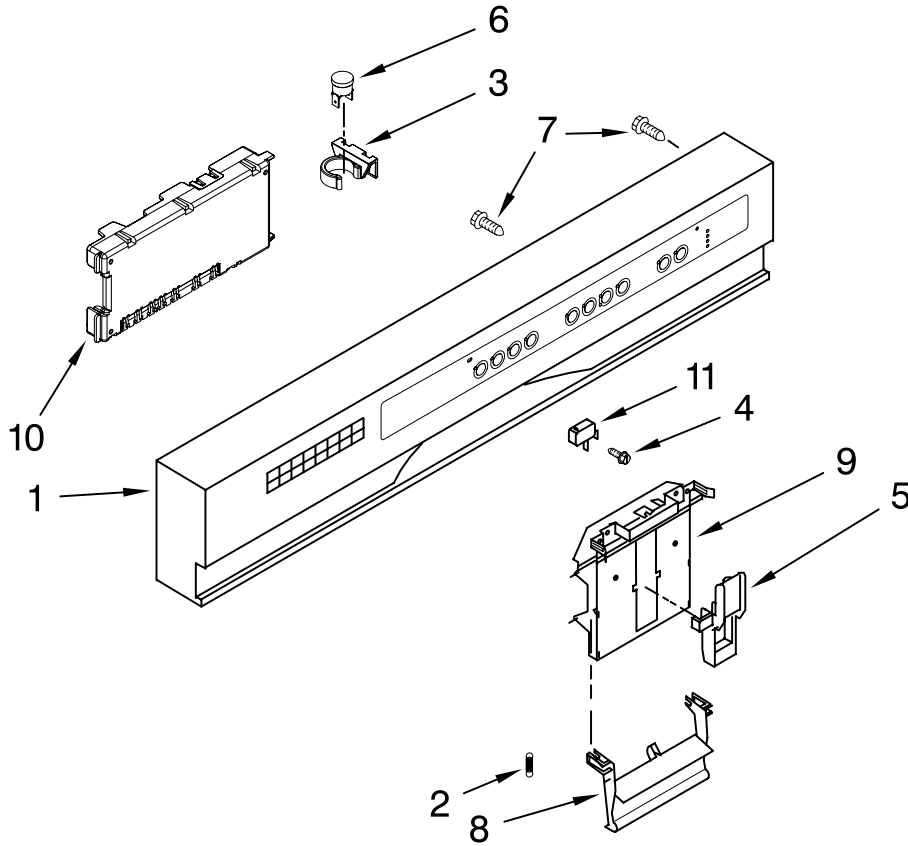

KitchenAid® DOOR AND PANEL PARTS

For Models: KUDK03ITBL0, KUDK03ITWH0, KUDK03ITBT0, KUDK03ITBS0
 (Black) (White) (Biscuit) (Stainless)

UNDERCOUNTER
 DISHWASHER

Illus. No.	Part No.	DESCRIPTION
1	W10078153	Literature Parts Instructions, Installation
	W10111124	Energy Guide
	8574093	Guide, Use & Care
	W10077822	Guide, Consumer Reference
	W10082651	Tech Sheet
2		Arm, Hinge
	8534854	Left
	8534853	Right
3	8564886	Stiffener, Door
4	8542577	Insulation, Door
5		Access Panel (Includes Item 7)
	8558260	Black
	8558261	White
	8558262	Biscuit
6		Panel, Full Front (Includes Items 4, 13 & 14)
	W10077995	Black
	W10077996	White
	W10077997	Biscuit
	W10137620	Stainless
7	W10073540	Insulation, Access Panel
8		Toe Panel (Includes Items 9 & 15)
	8558252	Black
	8558253	White
	8558254	Biscuit
9	W10073550	Insulation, Toe Panel
10		Screw
	302868	Black
	3400836	White
	3400865	Biscuit
11	304392	Screw
12	3400071	Screw (2)
13		Nameplate
	W10021860	Black
	W10021870	White
	W10021880	Biscuit
	W10021850	Stainless
14	2004333	Nut
15	8269016	Clip, Grounding

FOR ORDERING INFORMATION REFER TO PARTS PRICE LIST

CONTROL PANEL PARTS

For Models: KUDK03ITBL0, KUDK03ITWH0, KUDK03ITBT0, KUDK03ITBS0
 (Black) (White) (Biscuit) (Stainless)

Illus. No.	Part No.	DESCRIPTION
1		Console Assembly (Includes Insert)
	W10078016	Black
	W10078017	White
	W10078018	Biscuit
2	8268540	Spring, Handle
3	8546546	Clip, BI-Metal
4	3400412	Screw
5	8524471	Actuator, Latch
6	661663	BI-Metal
7	3369051	Screw (6)
8		Handle, Latch
	8269117	Black
	8269167	White
	8269168	Biscuit
9	8524476	Bolt, Latch
10	8575277	Control, Electronic
11	8269209	Switch, Door