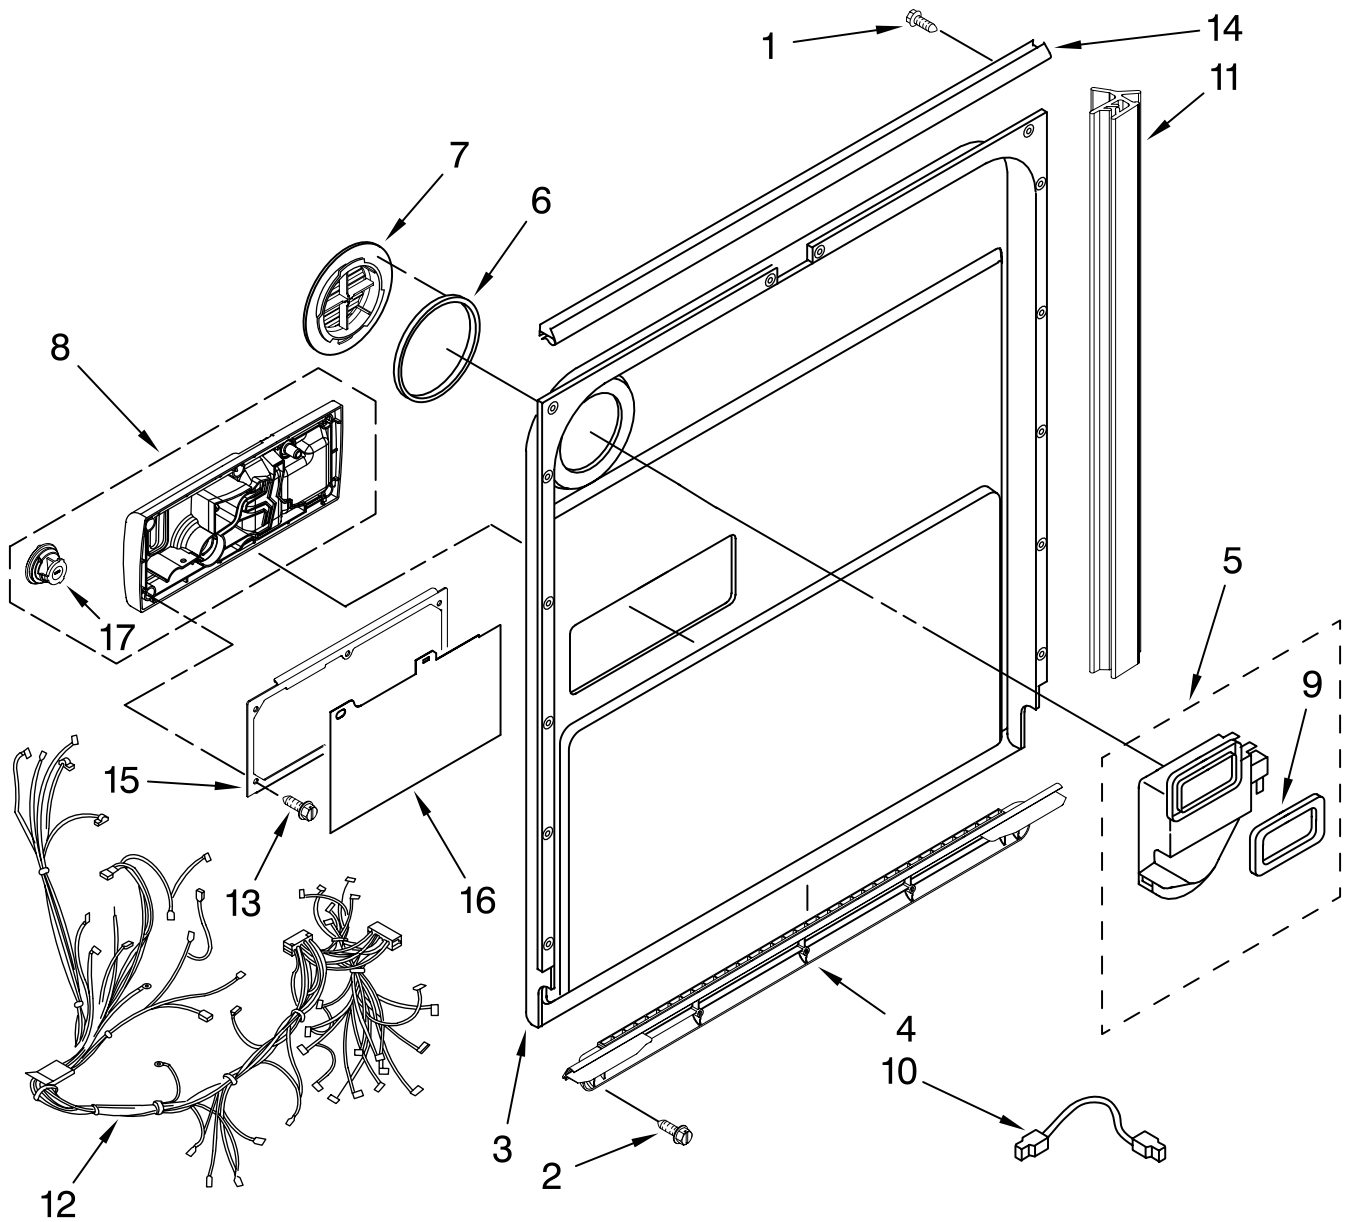

DOOR AND LATCH PARTS

For Models: KUDK03ITBL0, KUDK03ITWHO, KUDK03ITBT0, KUDK03ITBS0
(Black) (White) (Biscuit) (Stainless)

Illus. No.	Part No.	DESCRIPTION	Illus. No.	Part No.	DESCRIPTION	Illus. No.	Part No.	DESCRIPTION
1	3369051	Screw, Door	6	8269259	Gasket, Vent	12	8573176	Wiring Harness
2	8281217	Screw	7	W10077877	Deflector, Vent (Also Order Item 6)	13	8281154	Screw (6)
3	8530900	Inner Door Mastic Assembly (Also Order Item 6)	8	W10077882	Dispenser, Assembly	14	8535660	Seal, Console/door
4	W10077883	Inlet, Air	9	8269258	Seal, Front	15	8535637	Bracket, Dispenser
5	8572583	Vent Assembly (Also Order Item 6)	10	8545608	Harness, Vent Motor	16	8531865	Shield, Dispenser
			11	8574160	Seal, Side	17	W10077881	Knob, Rinse Aid

FOR ORDERING INFORMATION REFER TO PARTS PRICE LIST