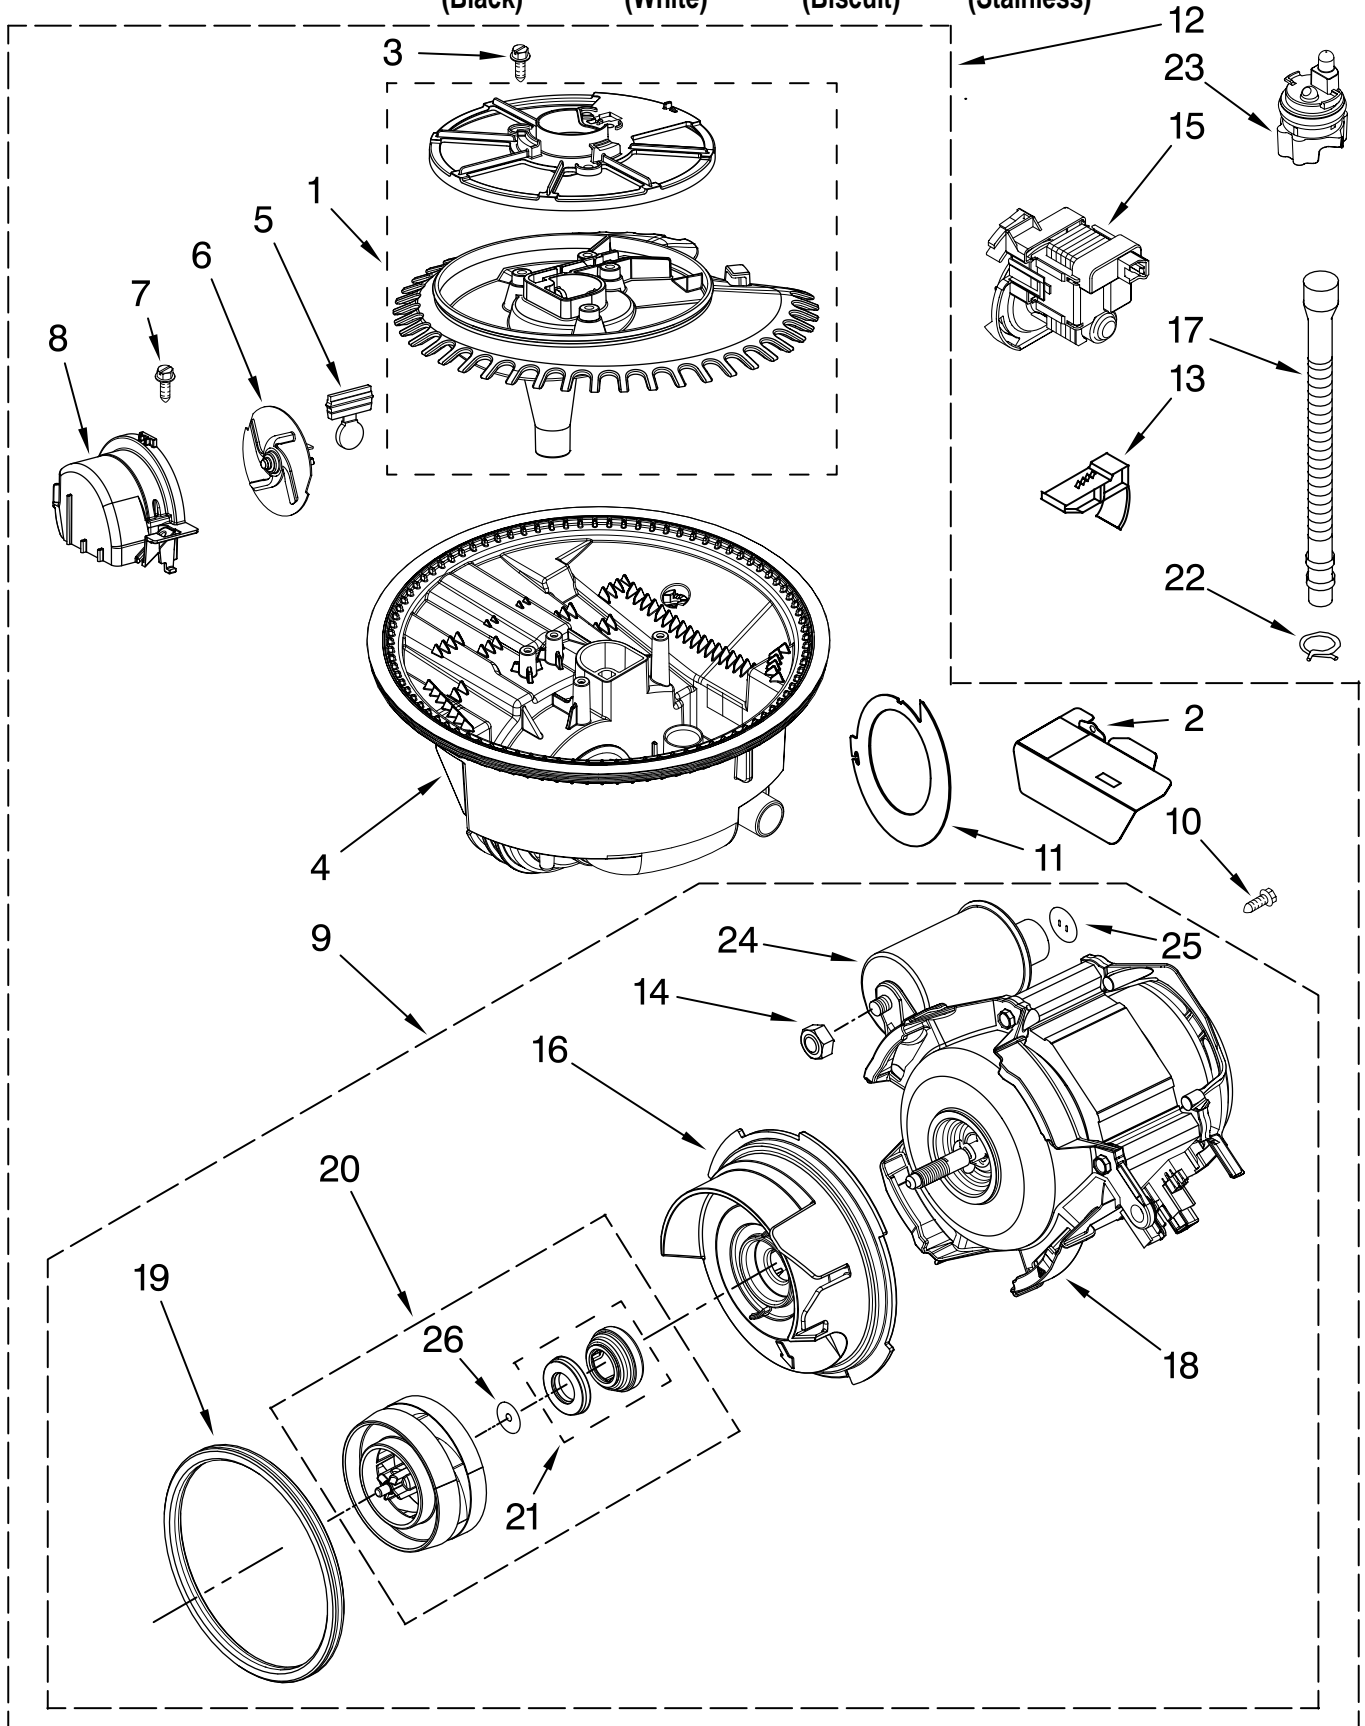

PUMP AND MOTOR PARTS

For Models: KUDK03ITBL0, KUDK03ITWH0, KUDK03ITBT0, KUDK03ITBS0
(Black) (White) (Biscuit) (Stainless)

FOR ORDERING INFORMATION REFER TO PARTS PRICE LIST

PUMP AND MOTOR PARTS

For Models: KUDK03ITBL0, KUDK03ITWH0, KUDK03ITBT0, KUDK03ITBS0
(Black) (White) (Biscuit) (Stainless)

Illus. No.	Part No.	DESCRIPTION
1	8534952	Accumulator Assy
2	8283527	Shield, Motor
3	3400069	Screw
4	8572618	Sump With Seal
5	8268375	Check Valve, Sump
6	W10083957	Chopper Assembly
7	9741232	Screw
8	8531857	Protector, Inlet
9	8535760	Motor Assembly
10	3400217	Screw
11	8268391	Screen, Separation
12	W10084107	Sump & Motor Assembly (Includes Item 13)
13	8269524	Tab, Sump
14	8533949	Nut
15	661662	Pump, Drain
16	8531019	Volute, Back (Also Order Items 21 & 26)
17	8269144	Hose, Drain
18	8535759	Motor
19	8268397	Seal, Volute
20	8531017	Impeller Kit
21	8268403	Face Seal Assembly (Also Order Item 26)
22	356138	Clamp, Hose
23	W10082647	Optical Water Indicator
24	8535474	Capacitor
25	8534946	Shield, Capacitor
26	8531018	Washer

FOR ORDERING INFORMATION REFER TO PARTS PRICE LIST