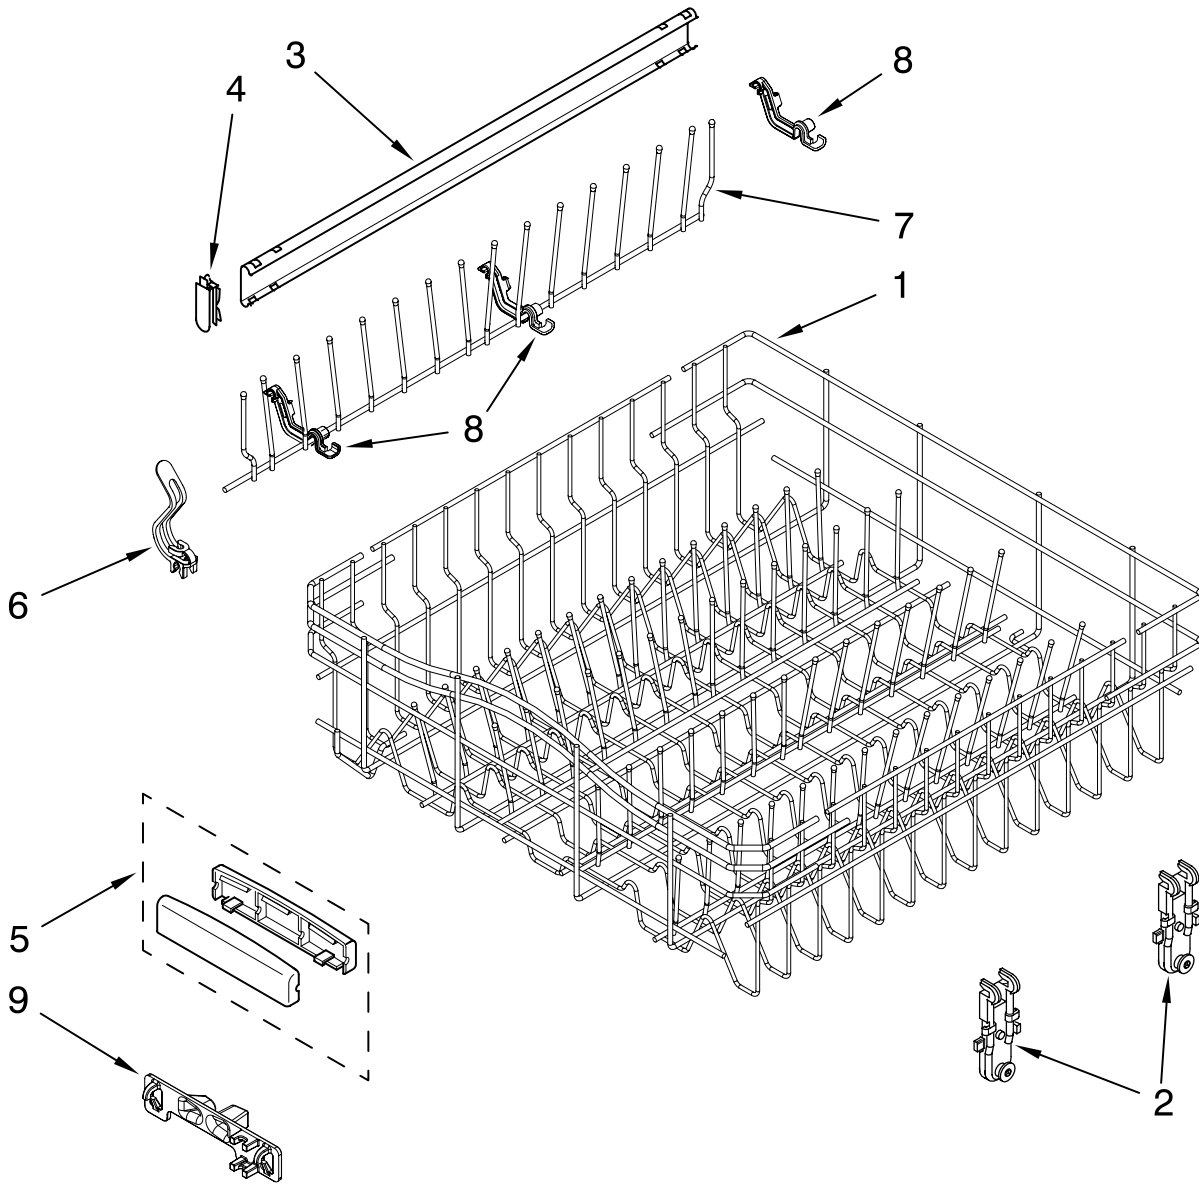

PUMP AND MOTOR PARTS

For Models: KUDK03ITBL0, KUDK03ITWH0, KUDK03ITBT0, KUDK03ITBS0
 (Black) (White) (Biscuit) (Stainless)

Illus. No.	Part No.	DESCRIPTION
1	8534952	Accumulator Assy
2	8283527	Shield, Motor
3	3400069	Screw
4	8572618	Sump With Seal
5	8268375	Check Valve, Sump
6	W10083957	Chopper Assembly
7	9741232	Screw
8	8531857	Protector, Inlet
9	8535760	Motor Assembly
10	3400217	Screw
11	8268391	Screen, Separation
12	W10084107	Sump & Motor Assembly (Includes Item 13)
13	8269524	Tab, Sump
14	8533949	Nut
15	661662	Pump, Drain
16	8531019	Volute, Back (Also Order Items 21 & 26)
17	8269144	Hose, Drain
18	8535759	Motor
19	8268397	Seal, Volute
20	8531017	Impeller Kit
21	8268403	Face Seal Assembly (Also Order Item 26)
22	356138	Clamp, Hose
23	W10082647	Optical Water Indicator
24	8535474	Capacitor
25	8534946	Shield, Capacitor
26	8531018	Washer

FOR ORDERING INFORMATION REFER TO PARTS PRICE LIST

UPPER RACK AND TRACK PARTS

For Models: KUDK03ITBLO, KUDK03ITWHO, KUDK03ITBT0, KUDK03ITBS0
 (Black) (White) (Biscuit) (Stainless)

Illus. No.	Part No.	DESCRIPTION
1	8539235	Dishrack, Upper
2	8268743	Mount, Wheel Stationary
3	3385089	Track Rack
4	8565925	Stop, Track
5	8539110	Handle, Dishrack
6	W10077844	Clip, No-Flip
7	9744566	Tine Row
8	8539190	Clip, Pivot
9	8539102	Positioner, Dual