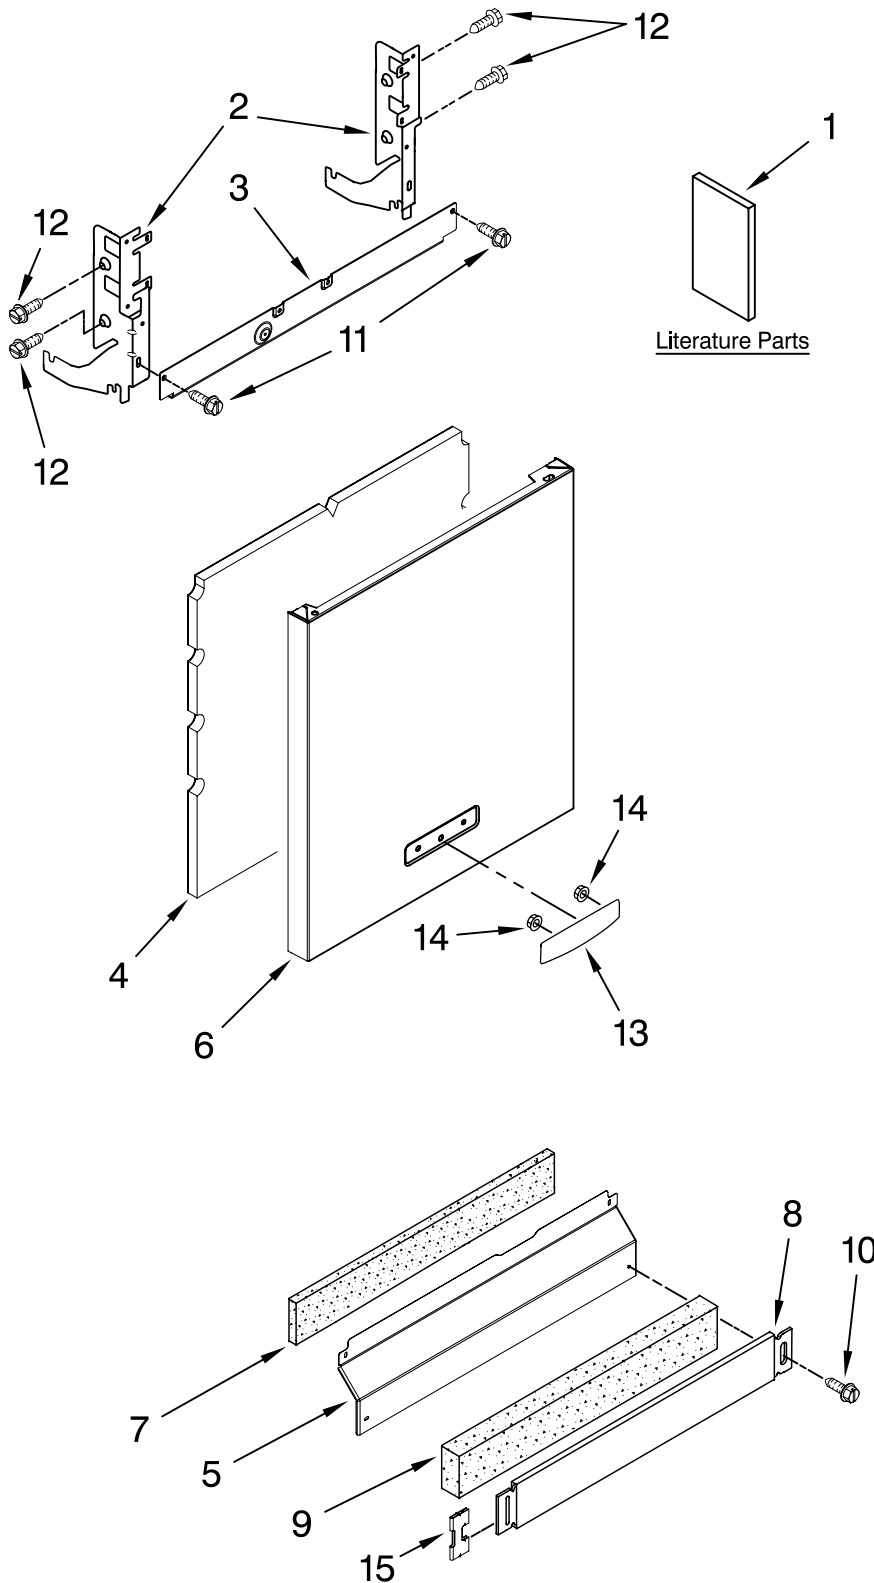

KitchenAid® DOOR AND PANEL PARTS

For Models: KUDK03ITBL0, KUDK03ITWH0, KUDK03ITBT0, KUDK03ITBS0
 (Black) (White) (Biscuit) (Stainless)

UNDERCOUNTER
 DISHWASHER

Illus. No.	Part No.	DESCRIPTION
1	W10078153	Literature Parts Instructions, Installation
	W10111124	Energy Guide
	8574093	Guide, Use & Care
	W10077822	Guide, Consumer Reference
	W10082651	Tech Sheet
2		Arm, Hinge
	8534854	Left
	8534853	Right
3	8564886	Stiffener, Door
4	8542577	Insulation, Door
5		Access Panel (Includes Item 7)
	8558260	Black
	8558261	White
	8558262	Biscuit
6		Panel, Full Front (Includes Items 4, 13 & 14)
	W10077995	Black
	W10077996	White
	W10077997	Biscuit
	W10137620	Stainless
7	W10073540	Insulation, Access Panel
8		Toe Panel (Includes Items 9 & 15)
	8558252	Black
	8558253	White
	8558254	Biscuit
9	W10073550	Insulation, Toe Panel
10		Screw
	302868	Black
	3400836	White
	3400865	Biscuit
11	304392	Screw
12	3400071	Screw (2)
13		Nameplate
	W10021860	Black
	W10021870	White
	W10021880	Biscuit
	W10021850	Stainless
14	2004333	Nut
15	8269016	Clip, Grounding

FOR ORDERING INFORMATION REFER TO PARTS PRICE LIST

CONTROL PANEL PARTS

For Models: KUDK03ITBL0, KUDK03ITWH0, KUDK03ITBT0, KUDK03ITBS0
 (Black) (White) (Biscuit) (Stainless)

Illus. No.	Part No.	DESCRIPTION
1		Console Assembly (Includes Insert)
	W10078016	Black
	W10078017	White
	W10078018	Biscuit
2	8268540	Spring, Handle
3	8546546	Clip, BI-Metal
4	3400412	Screw
5	8524471	Actuator, Latch
6	661663	BI-Metal
7	3369051	Screw (6)
8		Handle, Latch
	8269117	Black
	8269167	White
	8269168	Biscuit
9	8524476	Bolt, Latch
10	8575277	Control, Electronic
11	8269209	Switch, Door