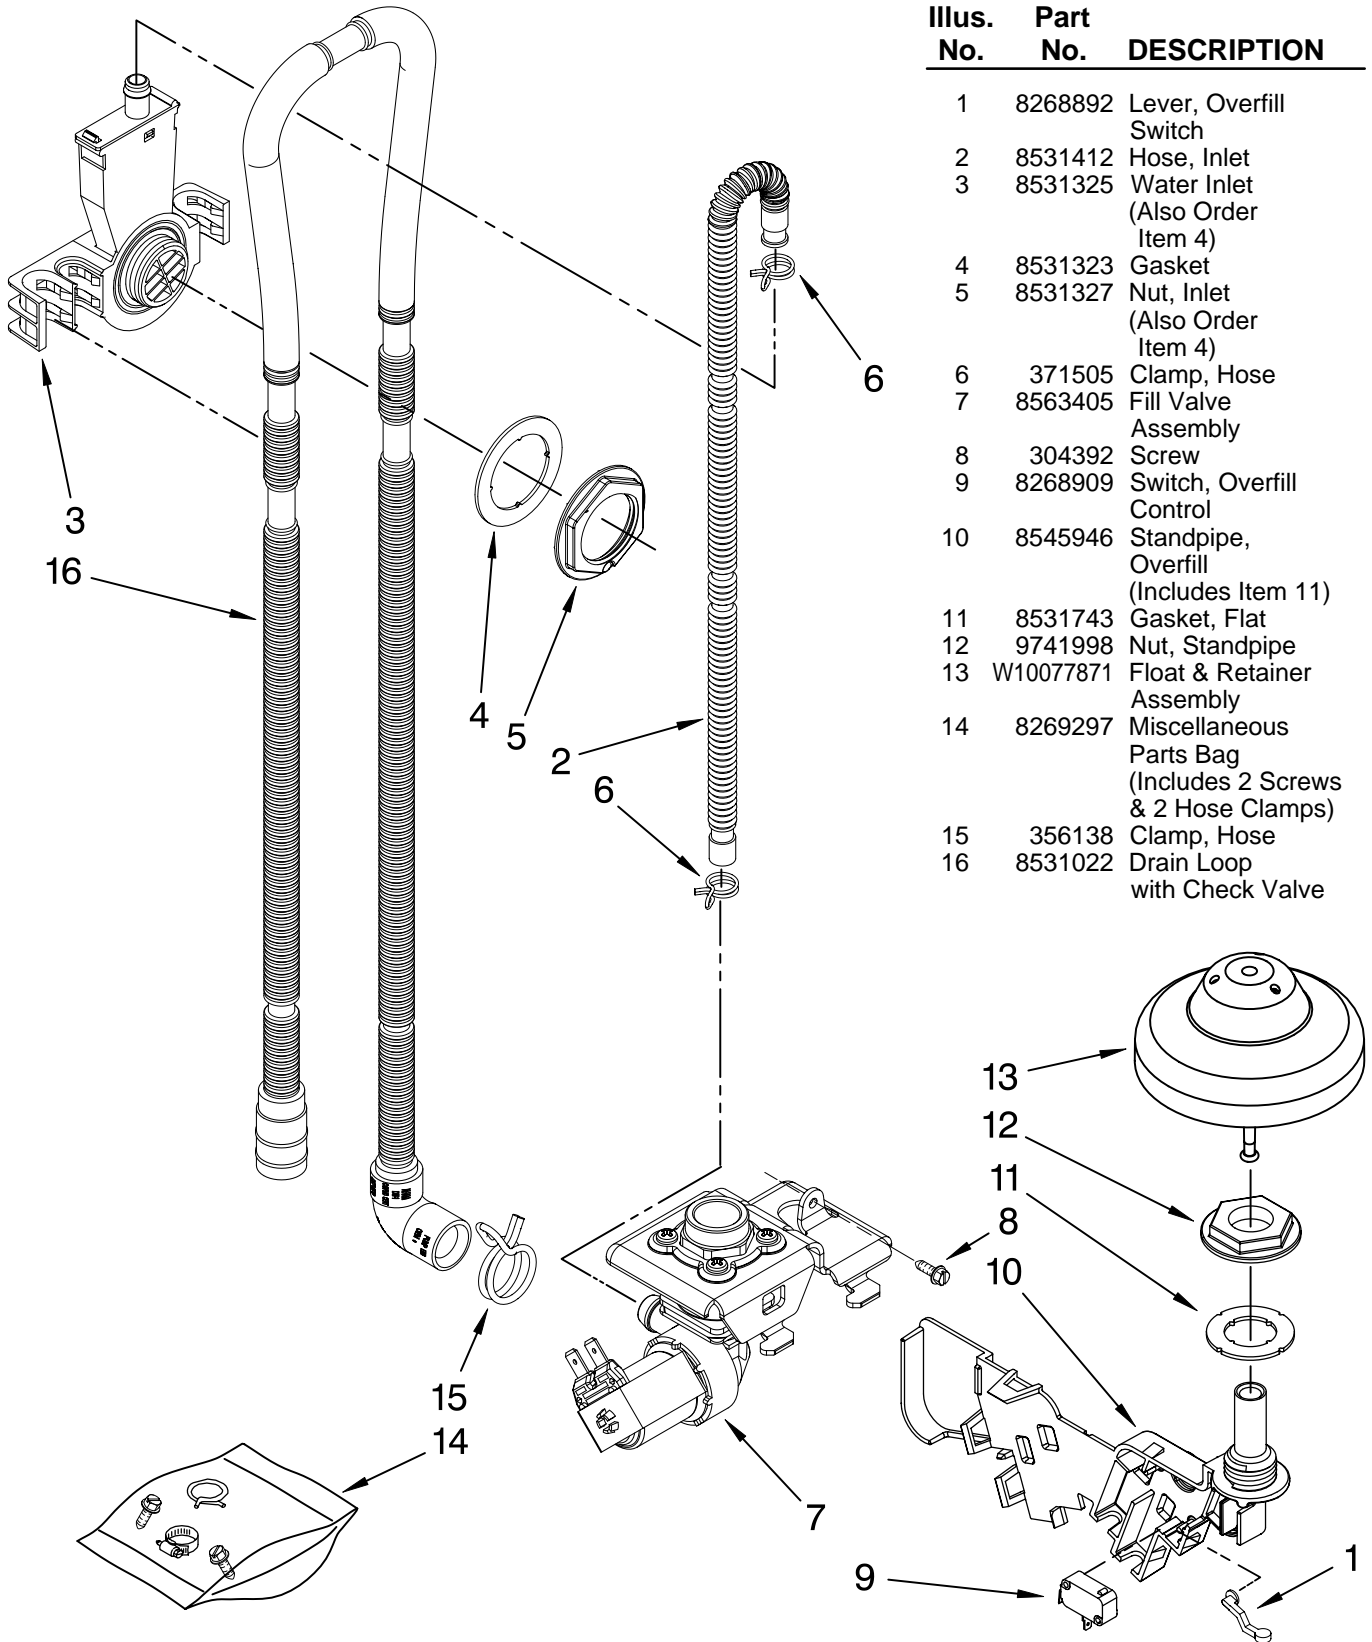

FOR ORDERING INFORMATION REFER TO PARTS PRICE LIST

CONTROL PANEL PARTS

For Models: KUDK03ITBL0, KUDK03ITWH0, KUDK03ITBT0, KUDK03ITBS0
 (Black) (White) (Biscuit) (Stainless)

Illus. No.	Part No.	DESCRIPTION
1		Console Assembly (Includes Insert)
	W10078016	Black
	W10078017	White
	W10078018	Biscuit
2	8268540	Spring, Handle
3	8546546	Clip, BI-Metal
4	3400412	Screw
5	8524471	Actuator, Latch
6	661663	BI-Metal
7	3369051	Screw (6)
8		Handle, Latch
	8269117	Black
	8269167	White
	8269168	Biscuit
9	8524476	Bolt, Latch
10	8575277	Control, Electronic
11	8269209	Switch, Door

FOR ORDERING INFORMATION REFER TO PARTS PRICE LIST

LOWER WASHARM AND STRAINER PARTS

For Models: KUDK03ITBL0, KUDK03ITWH0, KUDK03ITBT0, KUDK03ITBS0
(Black) (White) (Biscuit) (Stainless)

<u>Illus. No.</u>	<u>Part No.</u>	<u>DESCRIPTION</u>
1	W10077965	Wash Arm Assembly
2	W10077899	Cap, Internal Rear Feed (Also Order Item 3)
3	8268340	Seal, Sprayarm
4	W10077898	Hub, Lower Sprayarm (Also Order Item 3)

FOR ORDERING INFORMATION REFER TO PARTS PRICE LIST

HEATER PARTS

For Models: KUDK03ITBL0, KUDK03ITWH0, KUDK03ITBT0, KUDK03ITBS0
(Black) (White) (Biscuit) (Stainless)

Illus. No.	Part No.	DESCRIPTION
1	8537057	Heater Element Assembly (Also Includes Item 2)
2	717273	Washer, Heater Element
3	8268548	Nut, Heater Element
4	3400931	Retainer, Spring Grip

Illus. No.	Part No.	DESCRIPTION
1	8268892	Lever, Overfill Switch
2	8531412	Hose, Inlet
3	8531325	Water Inlet (Also Order Item 4)
4	8531323	Gasket
5	8531327	Nut, Inlet (Also Order Item 4)
6	371505	Clamp, Hose
7	8563405	Fill Valve Assembly
8	304392	Screw
9	8268909	Switch, Overfill Control
10	8545946	Standpipe, Overfill (Includes Item 11)
11	8531743	Gasket, Flat
12	9741998	Nut, Standpipe
13	W10077871	Float & Retainer Assembly
14	8269297	Miscellaneous Parts Bag (Includes 2 Screws & 2 Hose Clamps)
15	356138	Clamp, Hose
16	8531022	Drain Loop with Check Valve