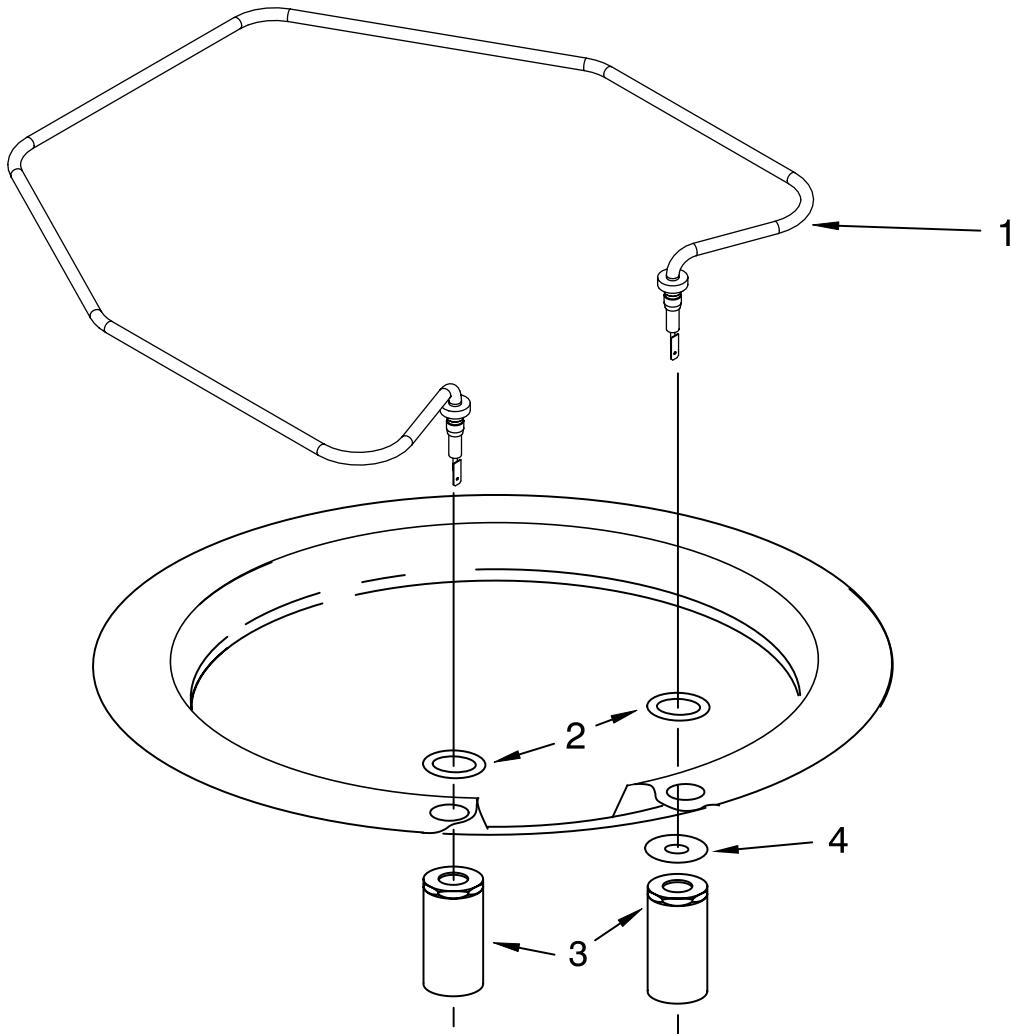

FOR ORDERING INFORMATION REFER TO PARTS PRICE LIST

LOWER WASHARM AND STRAINER PARTS

For Models: KUDK03ITBL0, KUDK03ITWH0, KUDK03ITBT0, KUDK03ITBS0
(Black) (White) (Biscuit) (Stainless)

<u>Illus. No.</u>	<u>Part No.</u>	<u>DESCRIPTION</u>
1	W10077965	Wash Arm Assembly
2	W10077899	Cap, Internal Rear Feed (Also Order Item 3)
3	8268340	Seal, Sprayarm
4	W10077898	Hub, Lower Sprayarm (Also Order Item 3)

FOR ORDERING INFORMATION REFER TO PARTS PRICE LIST

HEATER PARTS

For Models: KUDK03ITBL0, KUDK03ITWH0, KUDK03ITBT0, KUDK03ITBS0
(Black) (White) (Biscuit) (Stainless)

Illus. No.	Part No.	DESCRIPTION
1	8537057	Heater Element Assembly (Also Includes Item 2)
2	717273	Washer, Heater Element
3	8268548	Nut, Heater Element
4	3400931	Retainer, Spring Grip

Illus. No.	Part No.	DESCRIPTION
1	8268892	Lever, Overfill Switch
2	8531412	Hose, Inlet
3	8531325	Water Inlet (Also Order Item 4)
4	8531323	Gasket
5	8531327	Nut, Inlet (Also Order Item 4)
6	371505	Clamp, Hose
7	8563405	Fill Valve Assembly
8	304392	Screw
9	8268909	Switch, Overfill Control
10	8545946	Standpipe, Overfill (Includes Item 11)
11	8531743	Gasket, Flat
12	9741998	Nut, Standpipe
13	W10077871	Float & Retainer Assembly
14	8269297	Miscellaneous Parts Bag (Includes 2 Screws & 2 Hose Clamps)
15	356138	Clamp, Hose
16	8531022	Drain Loop with Check Valve