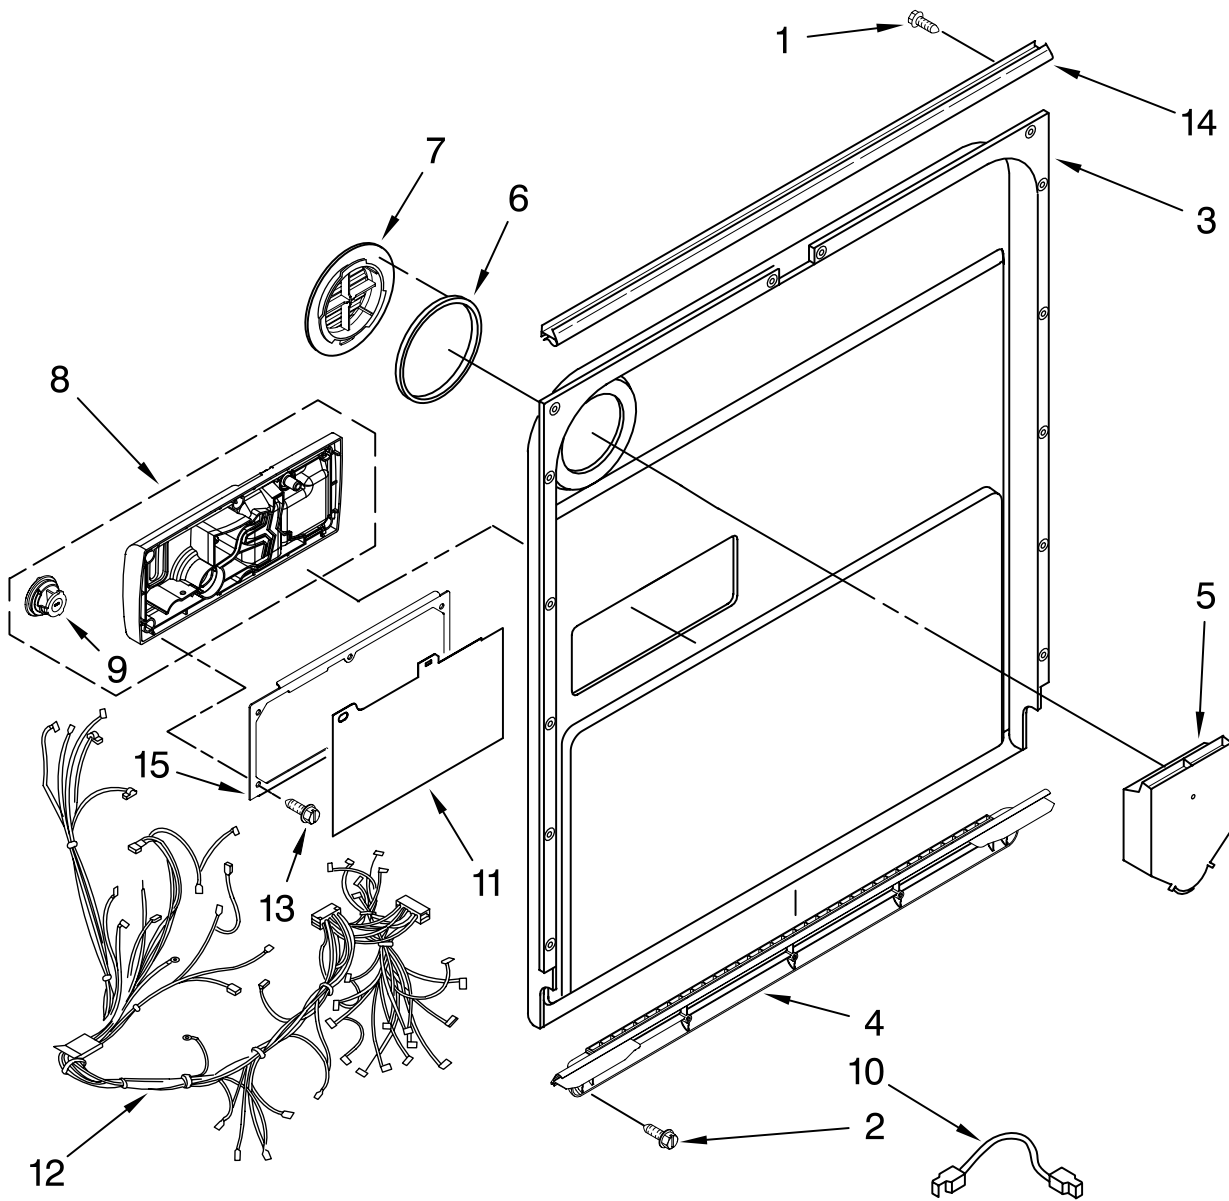

DOOR AND PANEL PARTS

For Models: KUDK03CTBL1, KUDK03CTWH1, KUDK03CTSS1

UNDERCOUNTER
DISHWASHER

KitchenAid®

(Black)

(White)

(Stainless)

Illus. No.	Part No.	DESCRIPTION
1	W10078153	Literature Parts
	W10111124	Instructions, Installation
	W10084169	Energy Guide
	W10084091	D/W User Instructions, Spanish
	W10082651	D/W User Instructions, English/French Tech Sheet
2	8534854	Arm, Hinge Left
	8534853	Right
3	8564886	Stiffener, Door
4		Panel Front (Includes Items 6, 9, 10 & 11)
	W10077999	Black
	W10078000	White
	W10137621	Stainless
5		Access Panel (Includes Item 16)
	8558260	Black
	8558261	White
6	8542577	Insulation, Door
7		Bezel, Console
	W10077790	Black
	W10077791	White
	W10077793	Stainless
8		Toe Panel (Includes Items 14 & 19)
	8558252	Black
	8558253	White
9		Nameplate
	W10021860	Black
	W10021870	White
	W10021850	Stainless
10	2004333	Nut
11	8564951	Stud, Mounting
12		Screw
	302868	Black
	3400836	White
13	304392	Screw
14	W10073550	Insulation, Toe Panel
15	3400071	Screw
16	W10073540	Insulation, Access Panel
17		Handle (Includes Items 18)
	W10083936	Black
	W10083937	White
	W10083935	Stainless
18	8534008	Screw
19	8269016	Clip, Grounding

FOR ORDERING INFORMATION REFER TO PARTS PRICE LIST

CONTROL PANEL PARTS

For Models: KUDK03CTBL1, KUDK03CTWH1, KUDK03CTSS1
 (Black) (White) (Stainless)

Illus. No.	Part No.	DESCRIPTION
1		Console Asm. (Includes Active Overlay & Insert)
	W10084157	Black
	W10084158	White
	W10084161	Stainless
2	8531873	Interconnect
3	8531877	Cable, Ribbon
4	8546546	Clip, BI-Metal
5	661663	BI-Metal
6	3369051	Screw
7	W10077360	Latch Assembly
8	w10084142	Control, Electronic
9	W10134019	Switch, Door

FOR ORDERING INFORMATION REFER TO PARTS PRICE LIST

DOOR AND LATCH PARTS

For Models: KUDK03CTBL1, KUDK03CTWH1, KUDK03CTSS1
(Black) (White) (Stainless)

Illus. No.	Part No.	DESCRIPTION
1	3369051	Screw, Door
2	8281217	Screw
3	8530900	Inner Door Mastic Assembly (Also Order Item 6)
4	W10077883	Inlet, Air
5	8572611	Vent Assembly (Also Order Item 6)