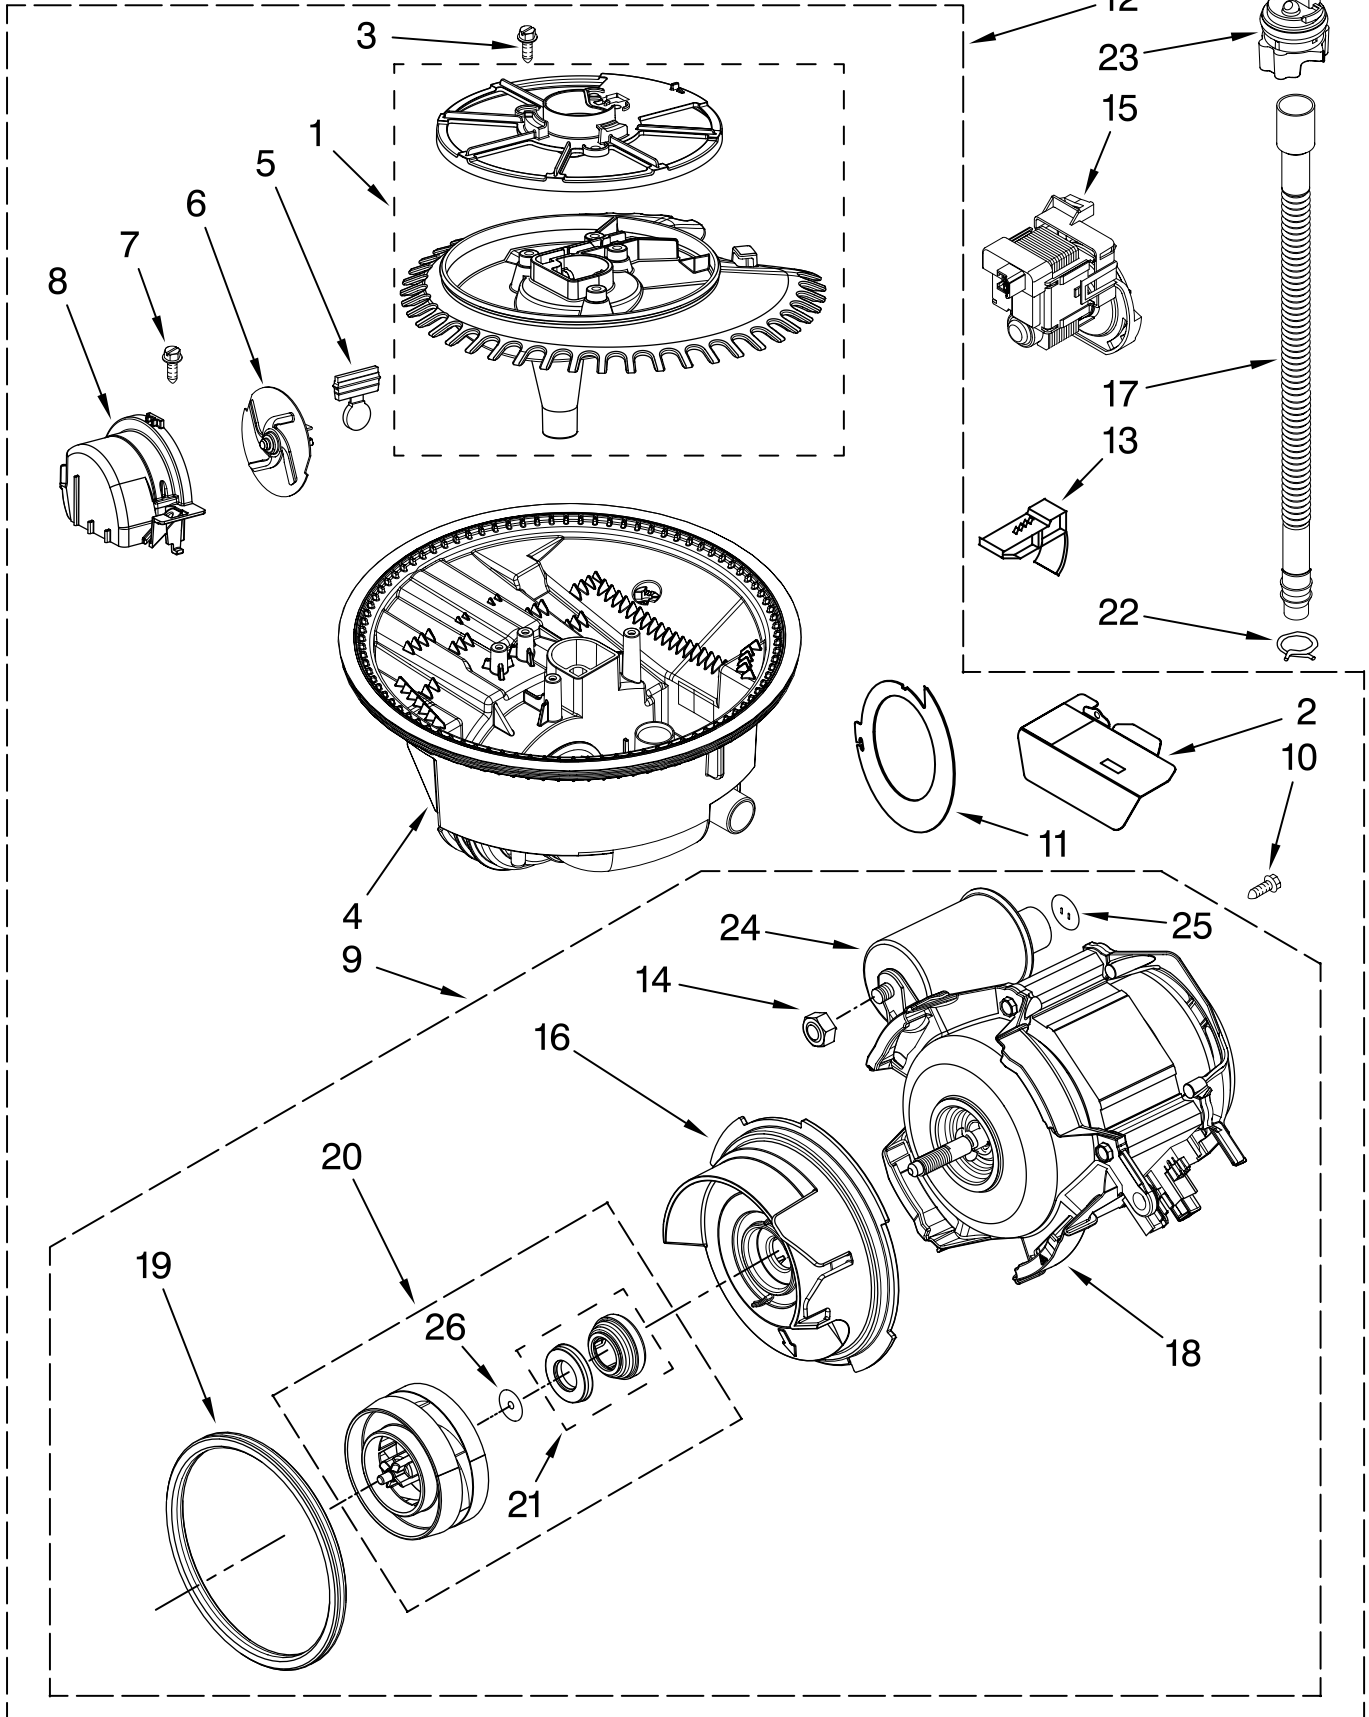

PUMP AND MOTOR PARTS

For Models: KUDK03CTBL1, KUDK03CTWH1, KUDK03CTSS1

(Black)

(White)

(Stainless)

FOR ORDERING INFORMATION REFER TO PARTS PRICE LIST

PUMP AND MOTOR PARTS

For Models: KUDK03CTBL1, KUDK03CTWH1, KUDK03CTSS1
(Black) (White) (Stainless)

Illus. No.	Part No.	DESCRIPTION
1	8534952	Accumulator Assy
2	8283527	Shield
3	3400069	Screw
4	8572618	Sump (Includes Seal)
5	8268375	Check Valve, Sump
6	W10083957	Chopper Assembly
7	9741232	Screw
8	8531857	Protector, Inlet
9	8535760	Motor Assembly
10	3400217	Screw
11	8268391	Screen, Separation
12	W10084107	Sump & Motor Assembly (Includes Item 15)
13	8269524	Tab, Sump
14	8533949	Nut
15	8558995	Pump, Drain
16	8531019	Volute, Back (Also Order Items 21 & 26)
17	8269144	Hose, Drain
18	8535759	Motor
19	8268397	Seal, Volute
20	8531017	Impeller Kit
21	8268403	Face Seal Assembly (Also Order Item 26)
22	356138	Clamp, Hose
23	W10082647	Optical Water Indicator
24	8535474	Capacitor
25	8534946	Shield, Capacitor
26	8531018	Washer

FOR ORDERING INFORMATION REFER TO PARTS PRICE LIST