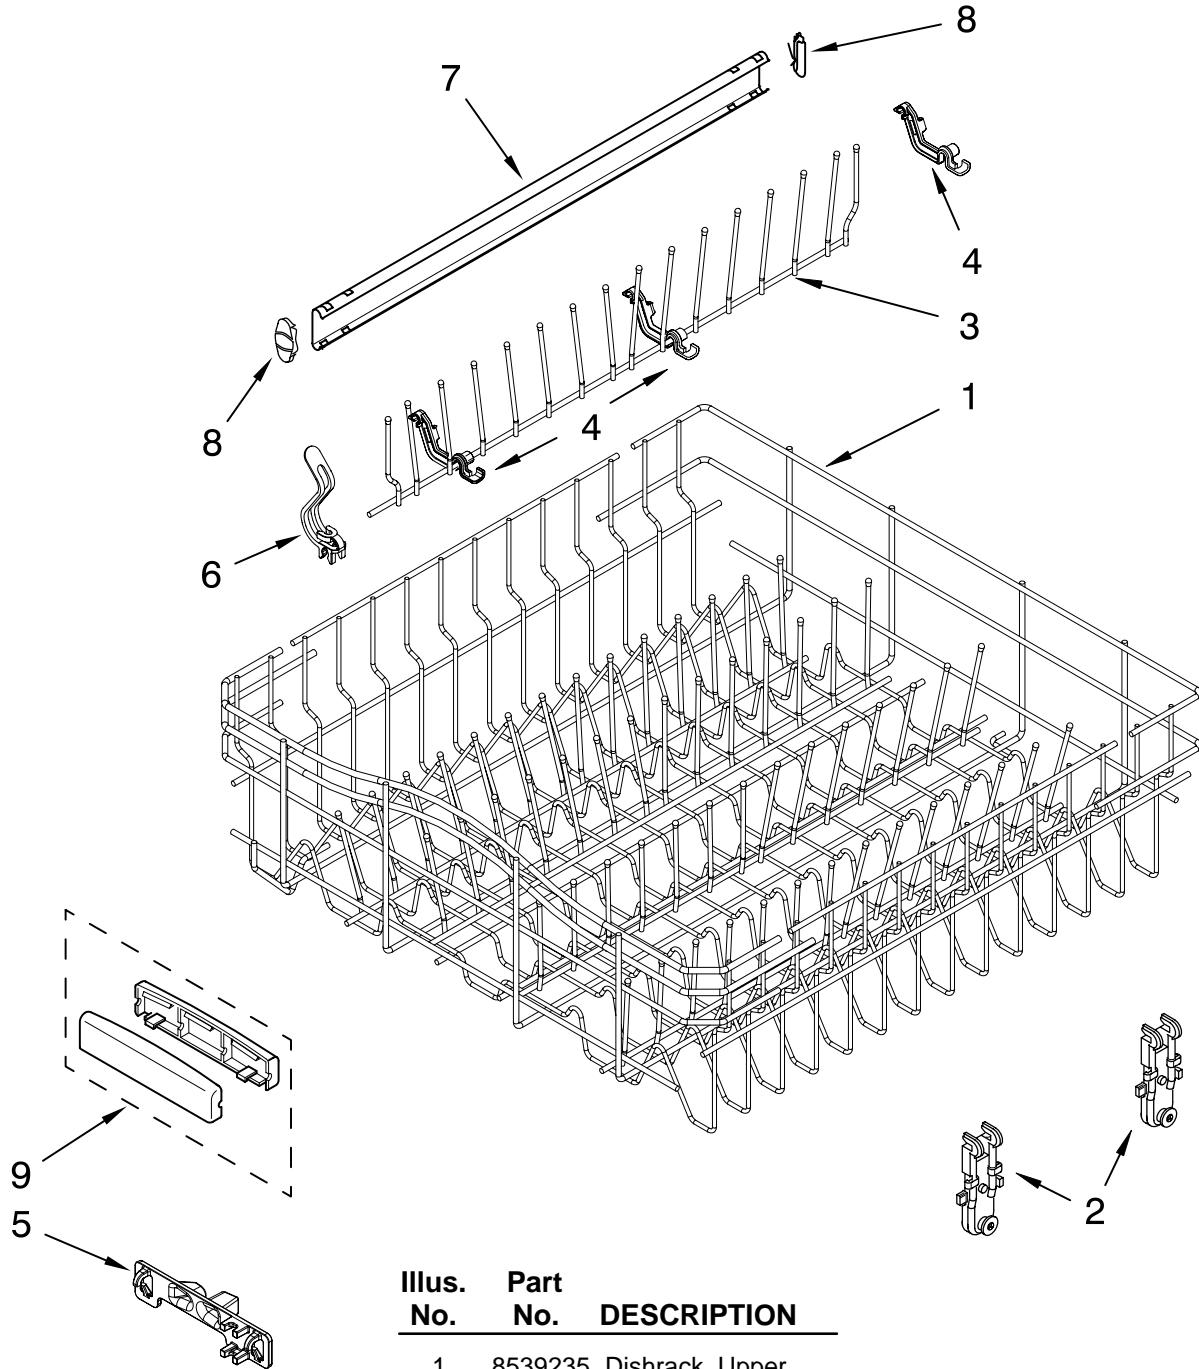

UPPER RACK AND TRACK PARTS

For Models: KUDK03CTBL1, KUDK03CTWH1, KUDK03CTSS1
(Black) (White) (Stainless)

Illus. No.	Part No.	DESCRIPTION
1	8539235	Dishrack, Upper
2	W10078214	Mount, Wheel Stationary
3	9744566	Tine Row
4	W10082853	Clip, Pivot
5	8539102	Positioner, Dual
6	W10077844	Clip, No-Flip
7	3385089	Track, Rack
8	W10082860	Stop, Track
9	8539110	Handle, Dishrack

FOR ORDERING INFORMATION REFER TO PARTS PRICE LIST