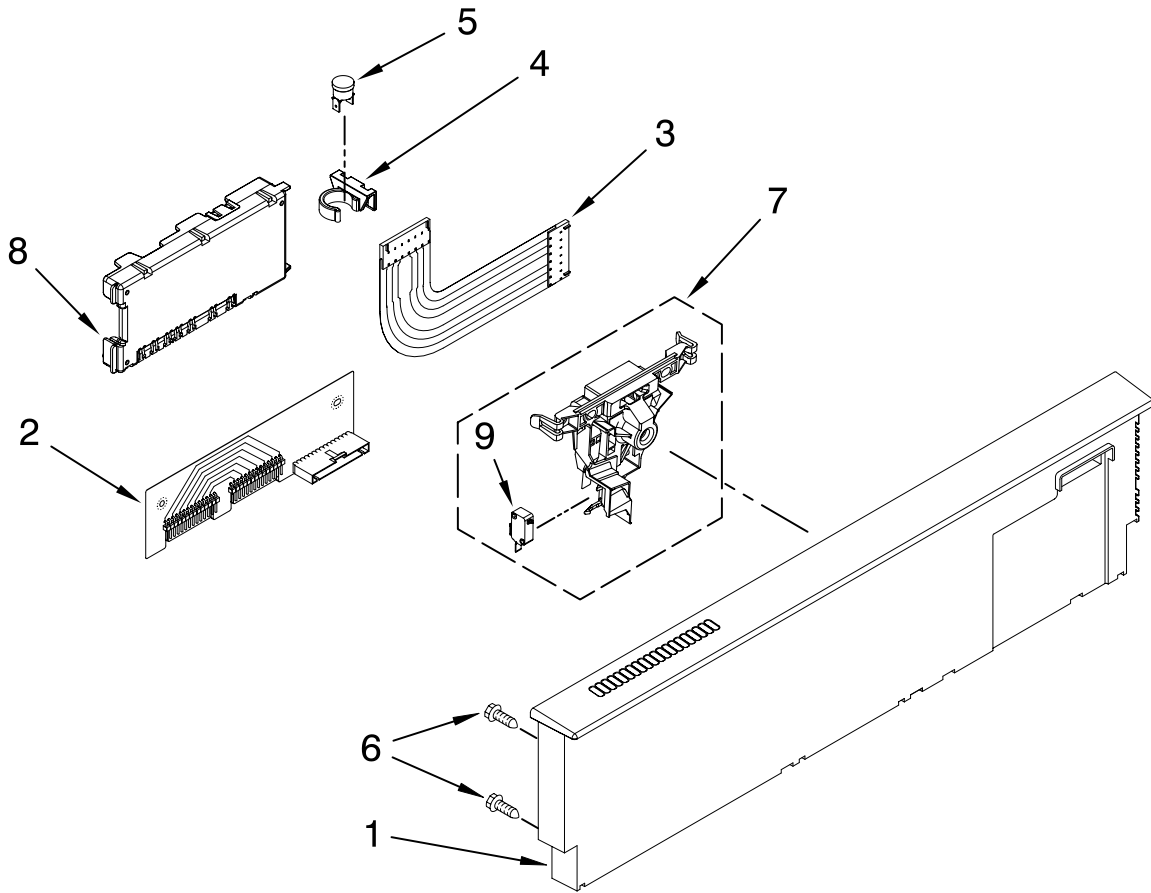

CONTROL PANEL PARTS

For Models: KUDK03CTBL1, KUDK03CTWH1, KUDK03CTSS1
(Black) (White) (Stainless)

Illus. No.	Part No.	DESCRIPTION
1		Console Asm. (Includes Active Overlay & Insert)
	W10084157	Black
	W10084158	White
	W10084161	Stainless
2	8531873	Interconnect
3	8531877	Cable, Ribbon
4	8546546	Clip, BI-Metal
5	661663	BI-Metal
6	3369051	Screw
7	W10077360	Latch Assembly
8	w10084142	Control, Electronic
9	W10134019	Switch, Door

FOR ORDERING INFORMATION REFER TO PARTS PRICE LIST