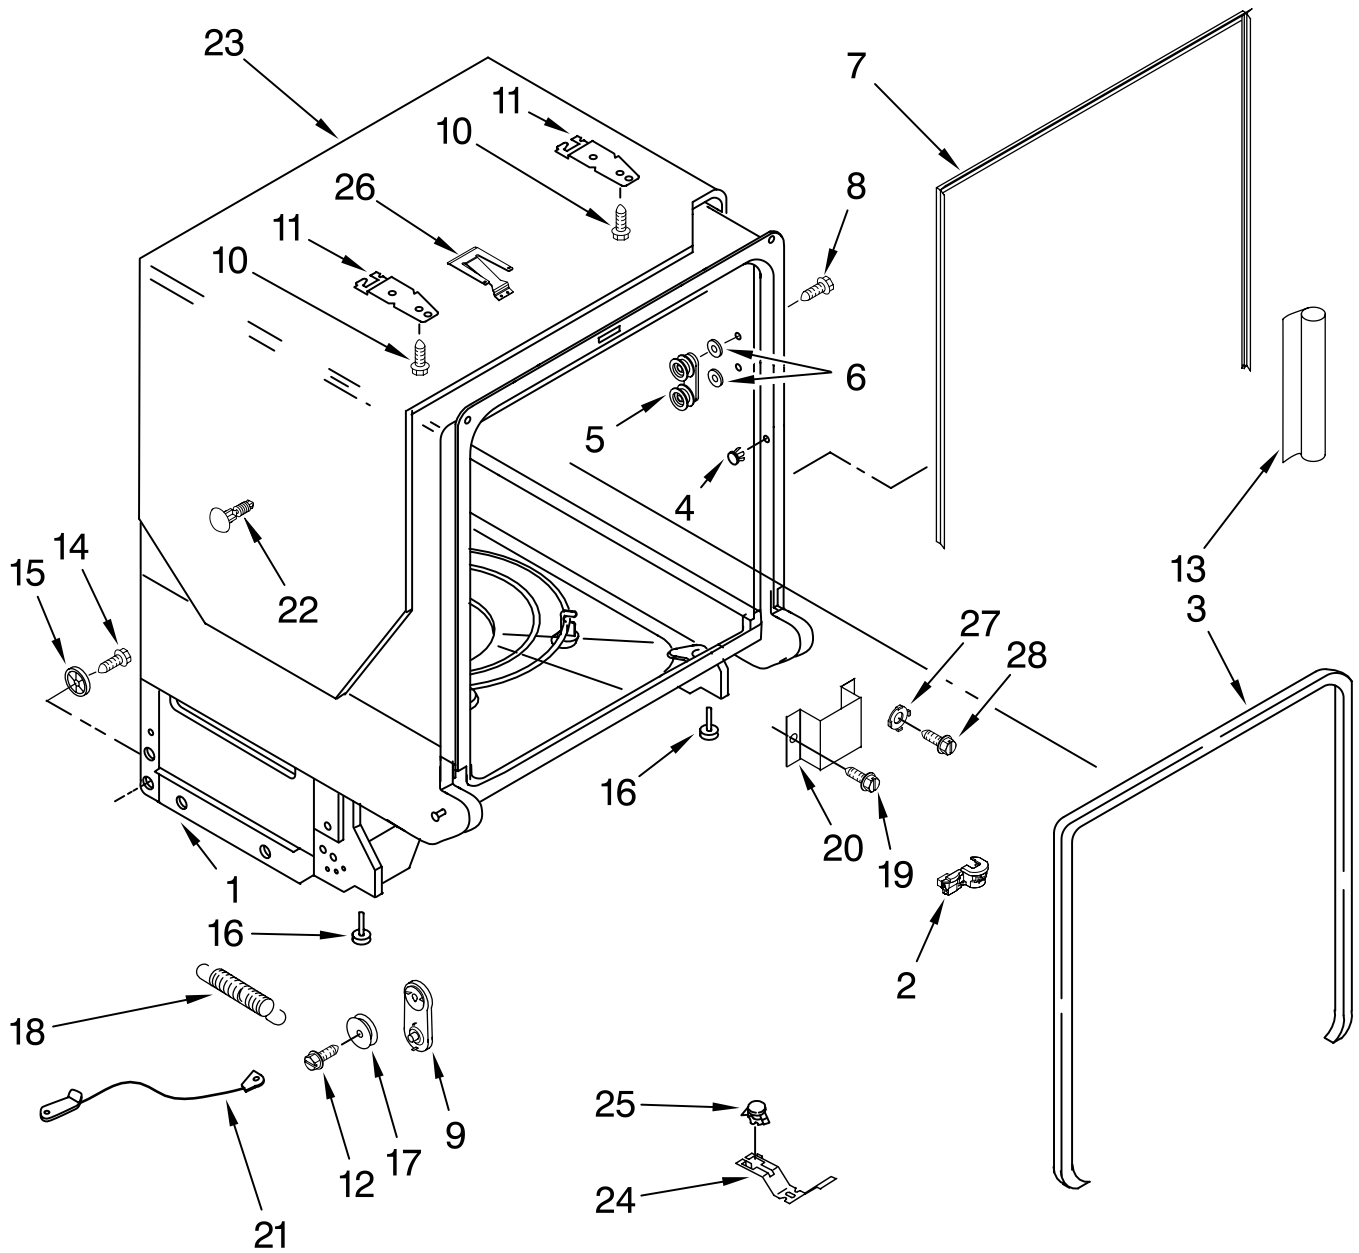

TUB AND FRAME PARTS

For Models: KUDK03CTBL1, KUDK03CTWH1, KUDK03CTSS1

(Black)

(White)

(Stainless)

FOR ORDERING INFORMATION REFER TO PARTS PRICE LIST

TUB AND FRAME PARTS

For Models: KUDK03CTBL1, KUDK03CTWH1, KUDK03CTSS1

(Black)

(White)

(Stainless)

Illus. No.	Part No.	DESCRIPTION
1	W10053090	Tub Assembly
2	8573061	Strain Relief
3	W10112096	Door Seal
4	W10082838	Plug Tub
5	W10078083	Wheel & Mount Assembly (Also Order Item 6)
6	9743002	Gasket, Bracket Mounting
7	8269110	Seal, Cabinet
8	3400072	Screw
9	8270021	Mount, Door Balance
10	3367670	Screw
11	8269145	Bracket, Undercounter
12	3400074	Screw
13	8574123	Barrier, Moisture Undercounter
14	3370389	Screw (2)
15	8268977	Wheel Leg
16	8524584	Leveler, Leg
17	8524474	Wheel, door Balance
18	8270020	Spring, Door Balance
19	3400892	Screw
20	8268991	Cover, Terminal Box
21	8535568	Link, Door Balance
22	304666	Retainer, Push
23	8573241	Shield, Sound
24	9742648	Bracket, Thermostat
25	661566	Thermostat
26	W10077370	Strike, Latch
27	3378128	Washer, Pronged Cup
28	3400014	Screw

FOR ORDERING INFORMATION REFER TO PARTS PRICE LIST