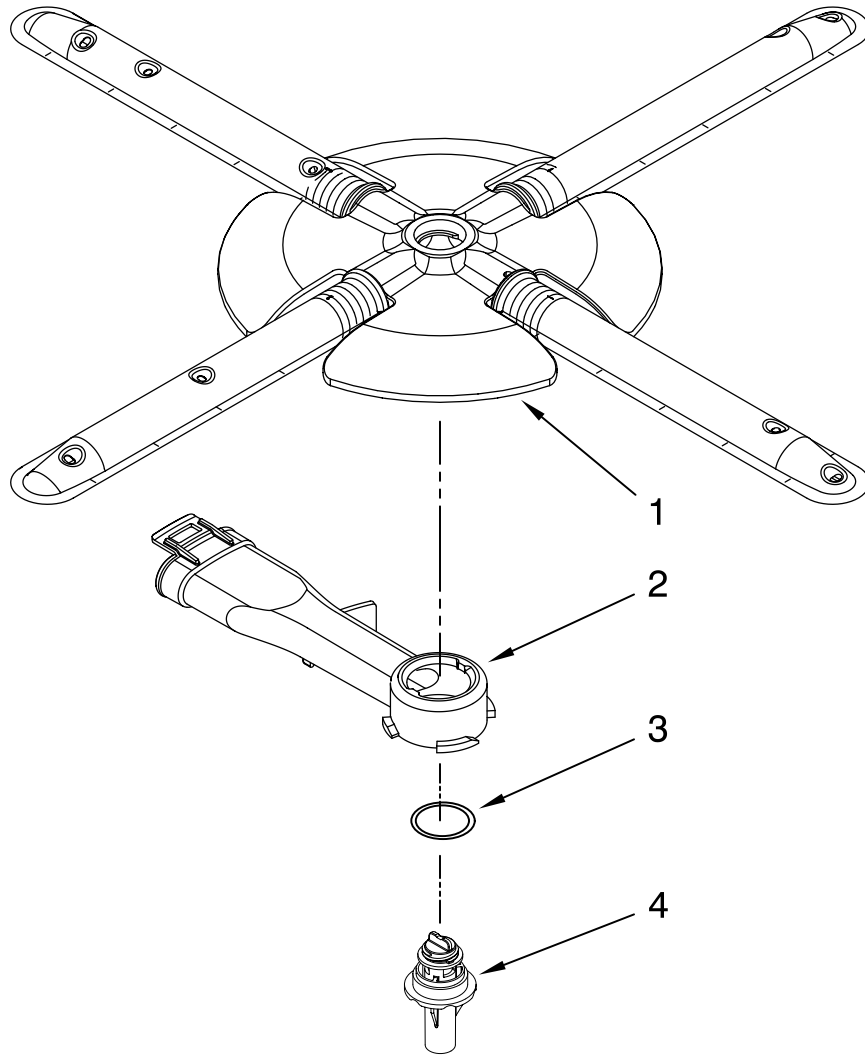

Illus. No.	Part No.	DESCRIPTION
6	8269259	Gasket, Vent
7	W10077877	Deflector, Vent (Also Order Item 6)
8	W10077882	Dispenser, Assembly
9	W10077881	Knob, Rinse Aid
10	8545608	Harness, Vent Motor

Illus. No.	Part No.	DESCRIPTION
11	8531865	Shield, Dispenser
12	W10078201	Wiring Harness Main
13	8281154	Screw
14	8535660	Seal, Console/door
15	8535637	Bracket, Dispenser

FOR ORDERING INFORMATION REFER TO PARTS PRICE LIST

LOWER WASHARM AND STRAINER PARTS

For Models: KUDK03CTBL1, KUDK03CTWH1, KUDK03CTSS1

(Black)

(White)

(Stainless)

Illus. No.	Part No.	DESCRIPTION
1	W10077965	Wash Arm Assembly
2	W10077899	Cap, Internal Rear Feed (Also Order Item 3)
3	8268340	Seal, Sprayarm
4	W10077898	Hub, Lower Sprayarm (Also Order Item 3)

FOR ORDERING INFORMATION REFER TO PARTS PRICE LIST

HEATER PARTS

For Models: KUDK03CTBL1, KUDK03CTWH1, KUDK03CTSS1
 (Black) (White) (Stainless)

Illus. No.	Part No.	DESCRIPTION
1	8537057	Heater Element Assembly (Also Includes Item 2)
2	717273	Washer, Heater Element
3	8268548	Nut, Heater Element
4	3400931	Retainer, Spring Grip