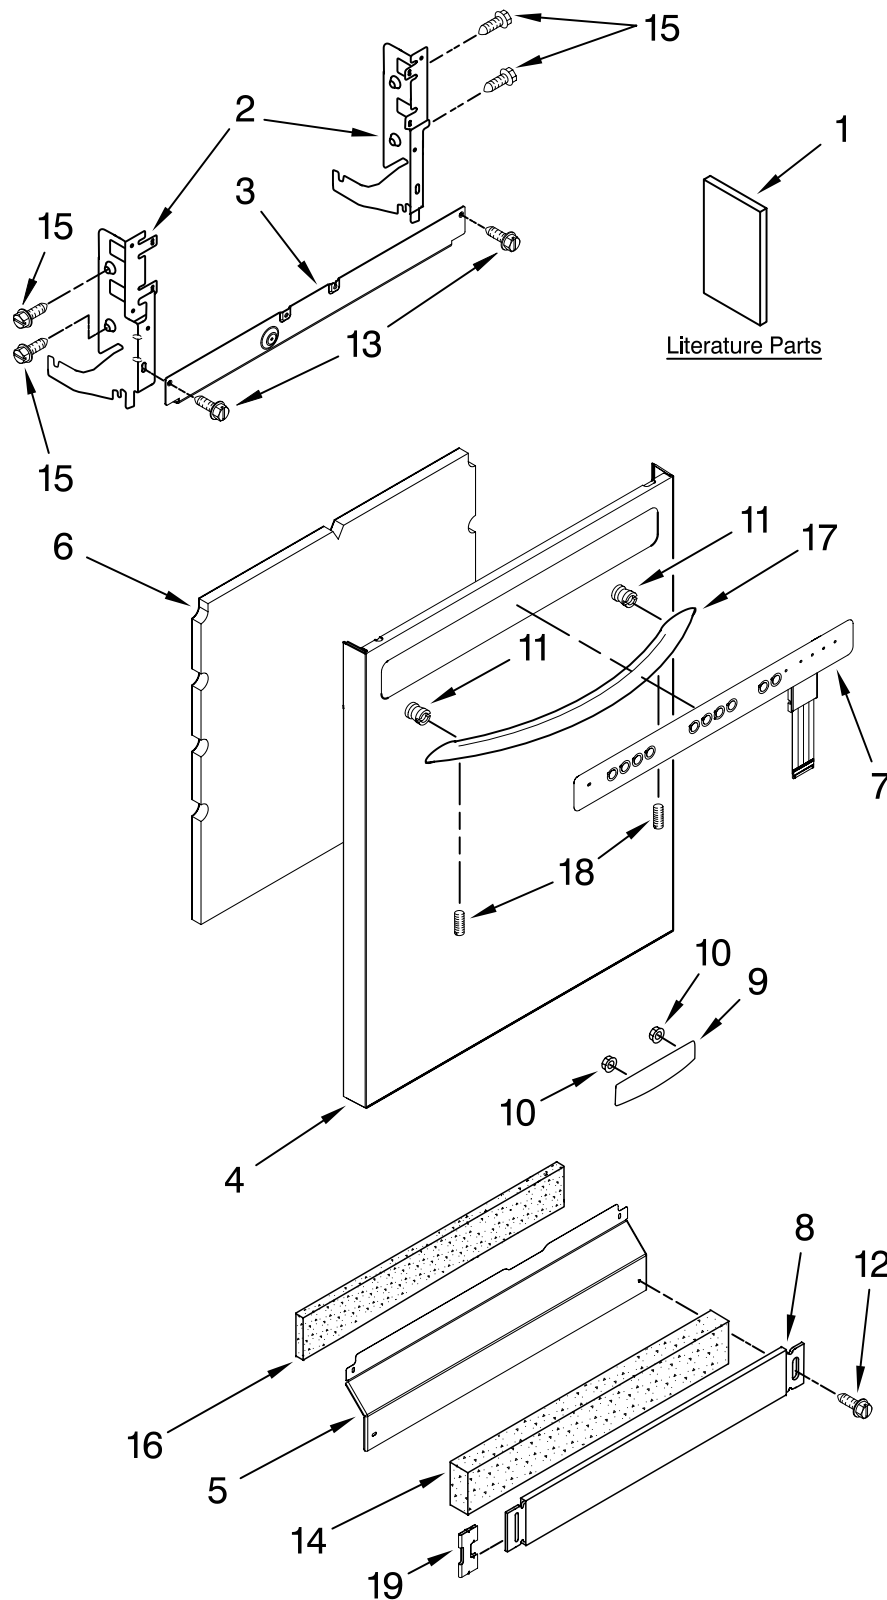

DOOR AND PANEL PARTS

For Models: KUDK03CTBL1, KUDK03CTWH1, KUDK03CTSS1

UNDERCOUNTER
DISHWASHER

KitchenAid®

(Black)

(White)

(Stainless)

Illus. No.	Part No.	DESCRIPTION
1	W10078153	Literature Parts
	W10111124	Instructions, Installation
	W10084169	Energy Guide
	W10084091	D/W User Instructions, Spanish
	W10082651	D/W User Instructions, English/French Tech Sheet
2	8534854	Arm, Hinge Left
	8534853	Right
3	8564886	Stiffener, Door
4		Panel Front (Includes Items 6, 9, 10 & 11)
	W10077999	Black
	W10078000	White
	W10137621	Stainless
5		Access Panel (Includes Item 16)
	8558260	Black
	8558261	White
6	8542577	Insulation, Door
7		Bezel, Console
	W10077790	Black
	W10077791	White
	W10077793	Stainless
8		Toe Panel (Includes Items 14 & 19)
	8558252	Black
	8558253	White
9		Nameplate
	W10021860	Black
	W10021870	White
	W10021850	Stainless
10	2004333	Nut
11	8564951	Stud, Mounting
12		Screw
	302868	Black
	3400836	White
13	304392	Screw
14	W10073550	Insulation, Toe Panel
15	3400071	Screw
16	W10073540	Insulation, Access Panel
17		Handle (Includes Items 18)
	W10083936	Black
	W10083937	White
	W10083935	Stainless
18	8534008	Screw
19	8269016	Clip, Grounding

FOR ORDERING INFORMATION REFER TO PARTS PRICE LIST

CONTROL PANEL PARTS

For Models: KUDK03CTBL1, KUDK03CTWH1, KUDK03CTSS1
 (Black) (White) (Stainless)

Illus. No.	Part No.	DESCRIPTION
1		Console Asm. (Includes Active Overlay & Insert)
	W10084157	Black
	W10084158	White
	W10084161	Stainless
2	8531873	Interconnect
3	8531877	Cable, Ribbon
4	8546546	Clip, BI-Metal
5	661663	BI-Metal
6	3369051	Screw
7	W10077360	Latch Assembly
8	w10084142	Control, Electronic
9	W10134019	Switch, Door

FOR ORDERING INFORMATION REFER TO PARTS PRICE LIST

DOOR AND LATCH PARTS

For Models: KUDK03CTBL1, KUDK03CTWH1, KUDK03CTSS1
(Black) (White) (Stainless)

Illus. No.	Part No.	DESCRIPTION
1	3369051	Screw, Door
2	8281217	Screw
3	8530900	Inner Door Mastic Assembly (Also Order Item 6)
4	W10077883	Inlet, Air
5	8572611	Vent Assembly (Also Order Item 6)