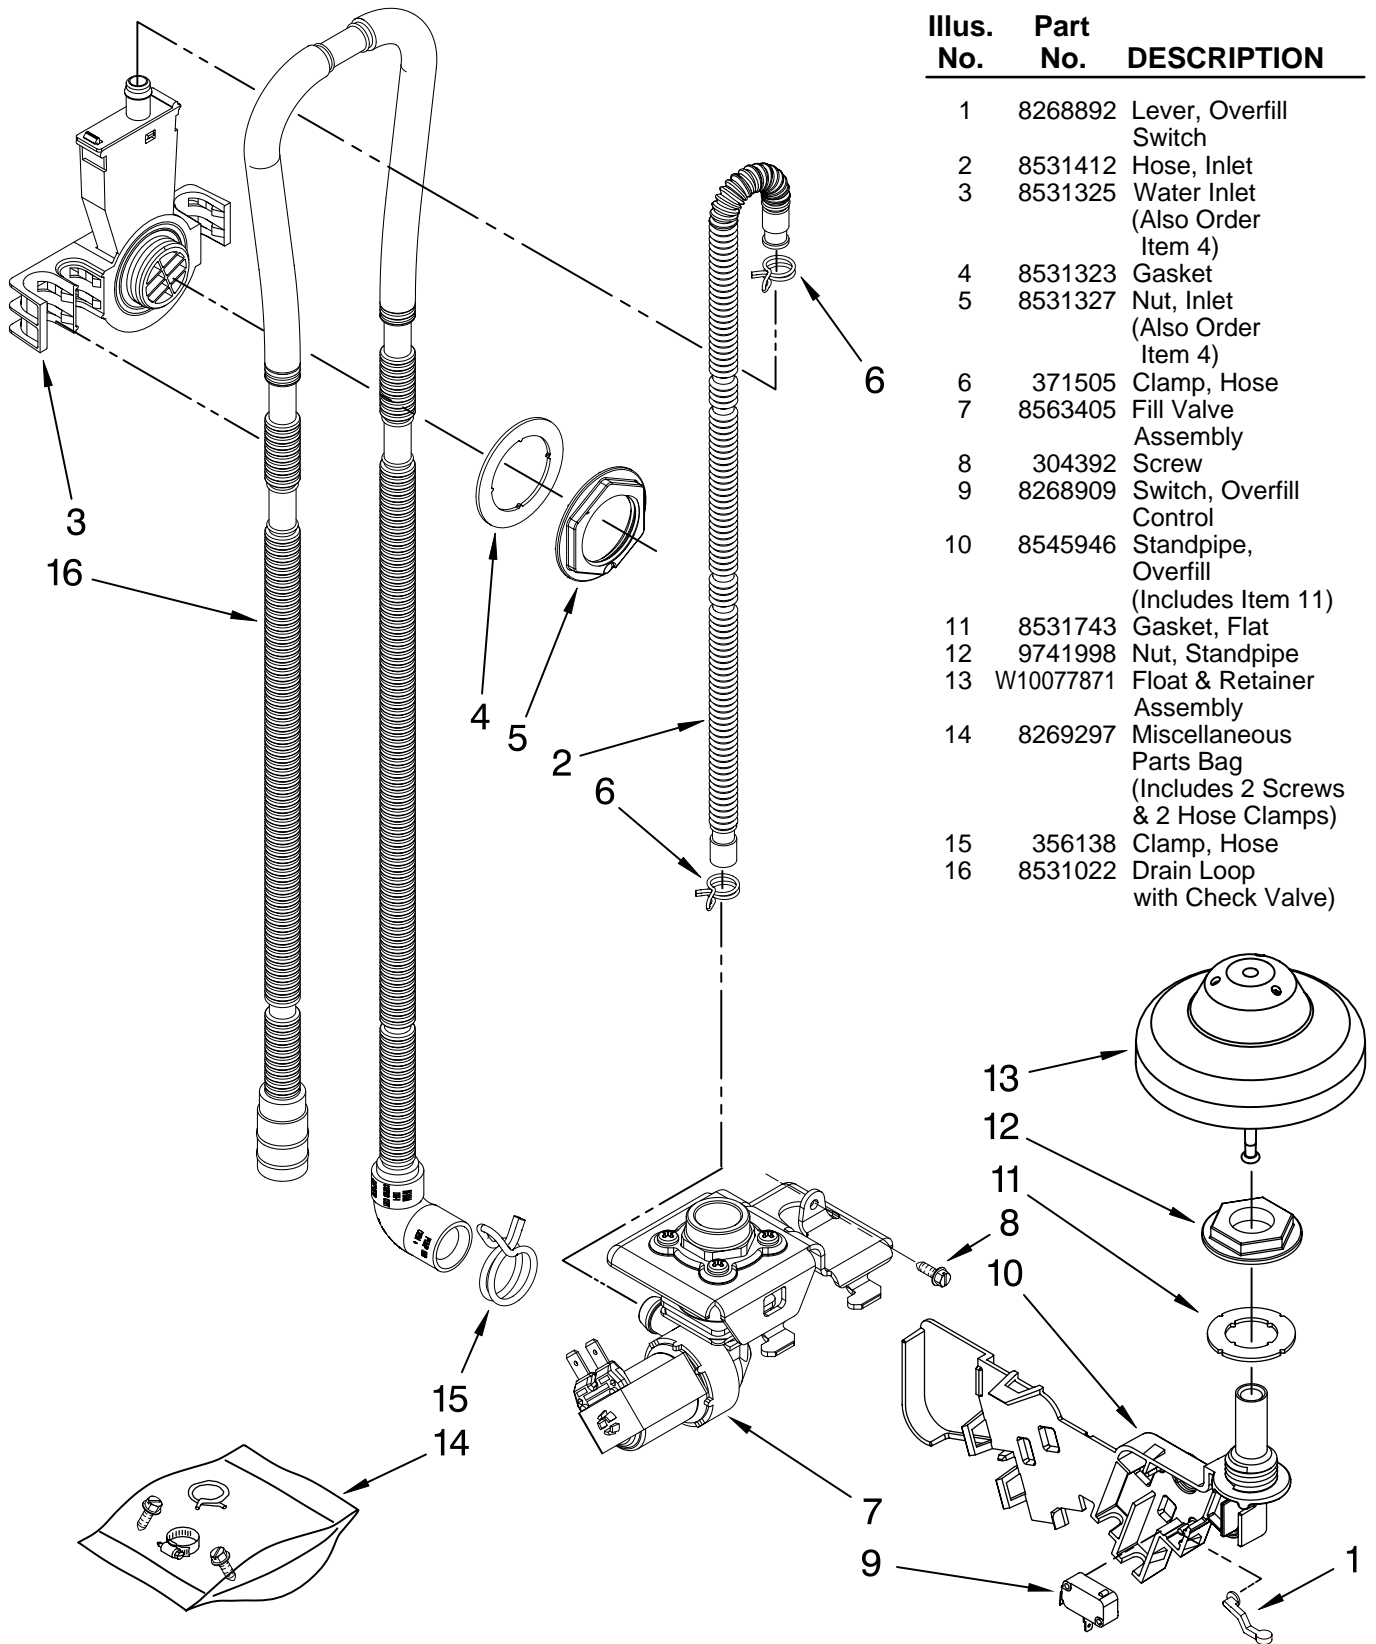

FOR ORDERING INFORMATION REFER TO PARTS PRICE LIST

HEATER PARTS

For Models: KUDK03CTBL1, KUDK03CTWH1, KUDK03CTSS1
 (Black) (White) (Stainless)

Illus. No.	Part No.	DESCRIPTION
1	8537057	Heater Element Assembly (Also Includes Item 2)
2	717273	Washer, Heater Element
3	8268548	Nut, Heater Element
4	3400931	Retainer, Spring Grip

NOTE: If heater element is removed, it must be replaced.

FOR ORDERING INFORMATION REFER TO PARTS PRICE LIST

FILL, DRAIN, AND OVERFILL PARTS

For Models: KUDK03CTBL1, KUDK03CTWH1, KUDK03CTSS1

(Black)

(White)

(Stainless)

Illus. No.	Part No.	DESCRIPTION
1	8268892	Lever, Overfill Switch
2	8531412	Hose, Inlet
3	8531325	Water Inlet (Also Order Item 4)
4	8531323	Gasket
5	8531327	Nut, Inlet (Also Order Item 4)
6	371505	Clamp, Hose
7	8563405	Fill Valve Assembly
8	304392	Screw
9	8268909	Switch, Overfill Control
10	8545946	Standpipe, Overfill (Includes Item 11)
11	8531743	Gasket, Flat
12	9741998	Nut, Standpipe
13	W10077871	Float & Retainer Assembly
14	8269297	Miscellaneous Parts Bag (Includes 2 Screws & 2 Hose Clamps)
15	356138	Clamp, Hose
16	8531022	Drain Loop with Check Valve)

For Models: KUDK03CTBL1, KUDK03CTWH1, KUDK03CTSS1

(Black)

(White)

(Stainless)

Illus. No.	Part No.	DESCRIPTION
1	W10053090	Tub Assembly
2	8573061	Strain Relief
3	W10112096	Door Seal
4	W10082838	Plug Tub
5	W10078083	Wheel & Mount Assembly (Also Order Item 6)
6	9743002	Gasket, Bracket Mounting
7	8269110	Seal, Cabinet
8	3400072	Screw
9	8270021	Mount, Door Balance
10	3367670	Screw
11	8269145	Bracket, Undercounter
12	3400074	Screw
13	8574123	Barrier, Moisture Undercounter
14	3370389	Screw (2)
15	8268977	Wheel Leg
16	8524584	Leveler, Leg
17	8524474	Wheel, door Balance
18	8270020	Spring, Door Balance
19	3400892	Screw
20	8268991	Cover, Terminal Box
21	8535568	Link, Door Balance
22	304666	Retainer, Push
23	8573241	Shield, Sound
24	9742648	Bracket, Thermostat
25	661566	Thermostat
26	W10077370	Strike, Latch
27	3378128	Washer, Pronged Cup
28	3400014	Screw