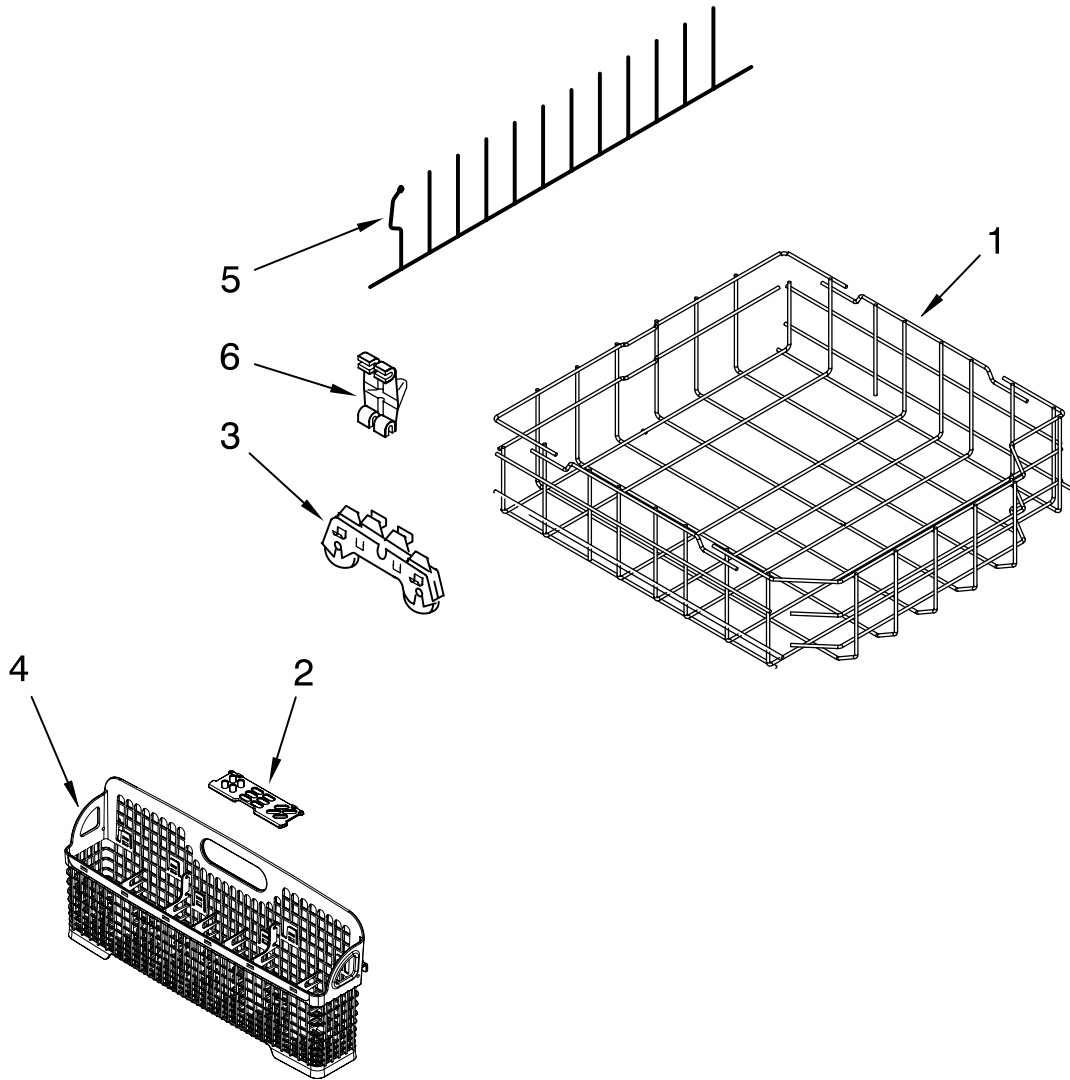

FOR ORDERING INFORMATION REFER TO PARTS PRICE LIST

UPPER WASH AND RINSE PARTS

For Models: KUDK03CTBL1, KUDK03CTWH1, KUDK03CTSS1

(Black)

(White)

(Stainless)

Illus. No.	Part No.	DESCRIPTION
1	W10077896	Feed Tube Assembly (Also Includes Item 3)
2	8533889	Screw
3	8557720	Spinner, 3rd Level
4	W10118464	Fastener, Push-In
5	W10082867	Mount
6	W10082833	Manifold
7	W10082832	Hanger
8	8268433	Seal, Sprayarm
9	W10077923	Nozzle-Feed
10	W10082841	Sprayarm

FOR ORDERING INFORMATION REFER TO PARTS PRICE LIST

LOWER RACK PARTS

For Models: KUDK03CTBL1, KUDK03CTWH1, KUDK03CTSS1
 (Black) (White) (Stainless)

Illus. No.	Part No.	DESCRIPTION
1	8539257	Lower Rack
2	8519662	Lid, Basket
3	W10082868	Wheel & Transport Assembly
4	8562043	Basket, Silverware (Includes Item 2)
5	8519682	Tine Row
6	8531314	Retainer, Tine Row