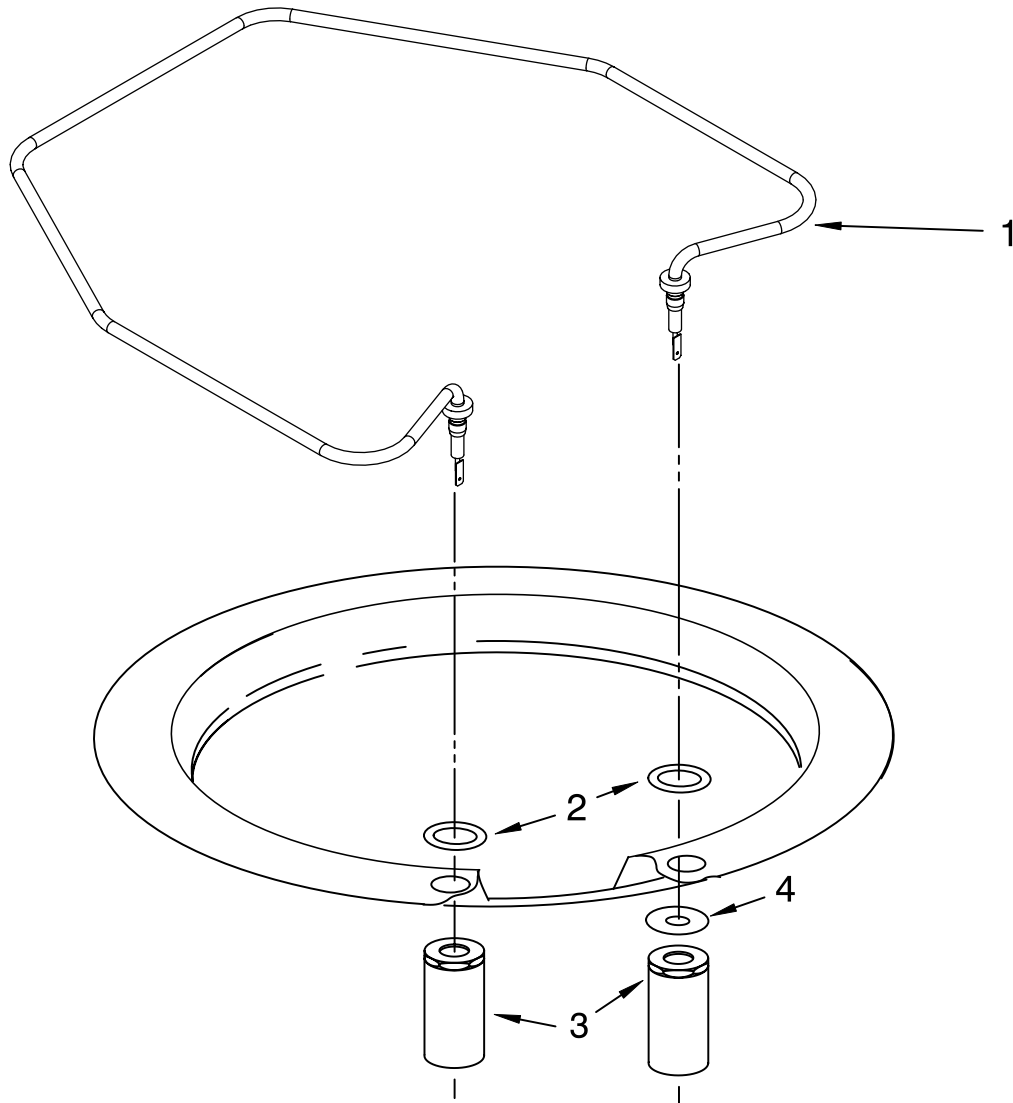

FOR ORDERING INFORMATION REFER TO PARTS PRICE LIST

LOWER WASHARM AND STRAINER PARTS

For Models: KUDK03CTBL1, KUDK03CTWH1, KUDK03CTSS1

(Black)

(White)

(Stainless)

Illus. No.	Part No.	DESCRIPTION
1	W10077965	Wash Arm Assembly
2	W10077899	Cap, Internal Rear Feed (Also Order Item 3)
3	8268340	Seal, Sprayarm
4	W10077898	Hub, Lower Sprayarm (Also Order Item 3)

FOR ORDERING INFORMATION REFER TO PARTS PRICE LIST

HEATER PARTS

For Models: KUDK03CTBL1, KUDK03CTWH1, KUDK03CTSS1
 (Black) (White) (Stainless)

Illus. No.	Part No.	DESCRIPTION
1	8537057	Heater Element Assembly (Also Includes Item 2)
2	717273	Washer, Heater Element
3	8268548	Nut, Heater Element
4	3400931	Retainer, Spring Grip