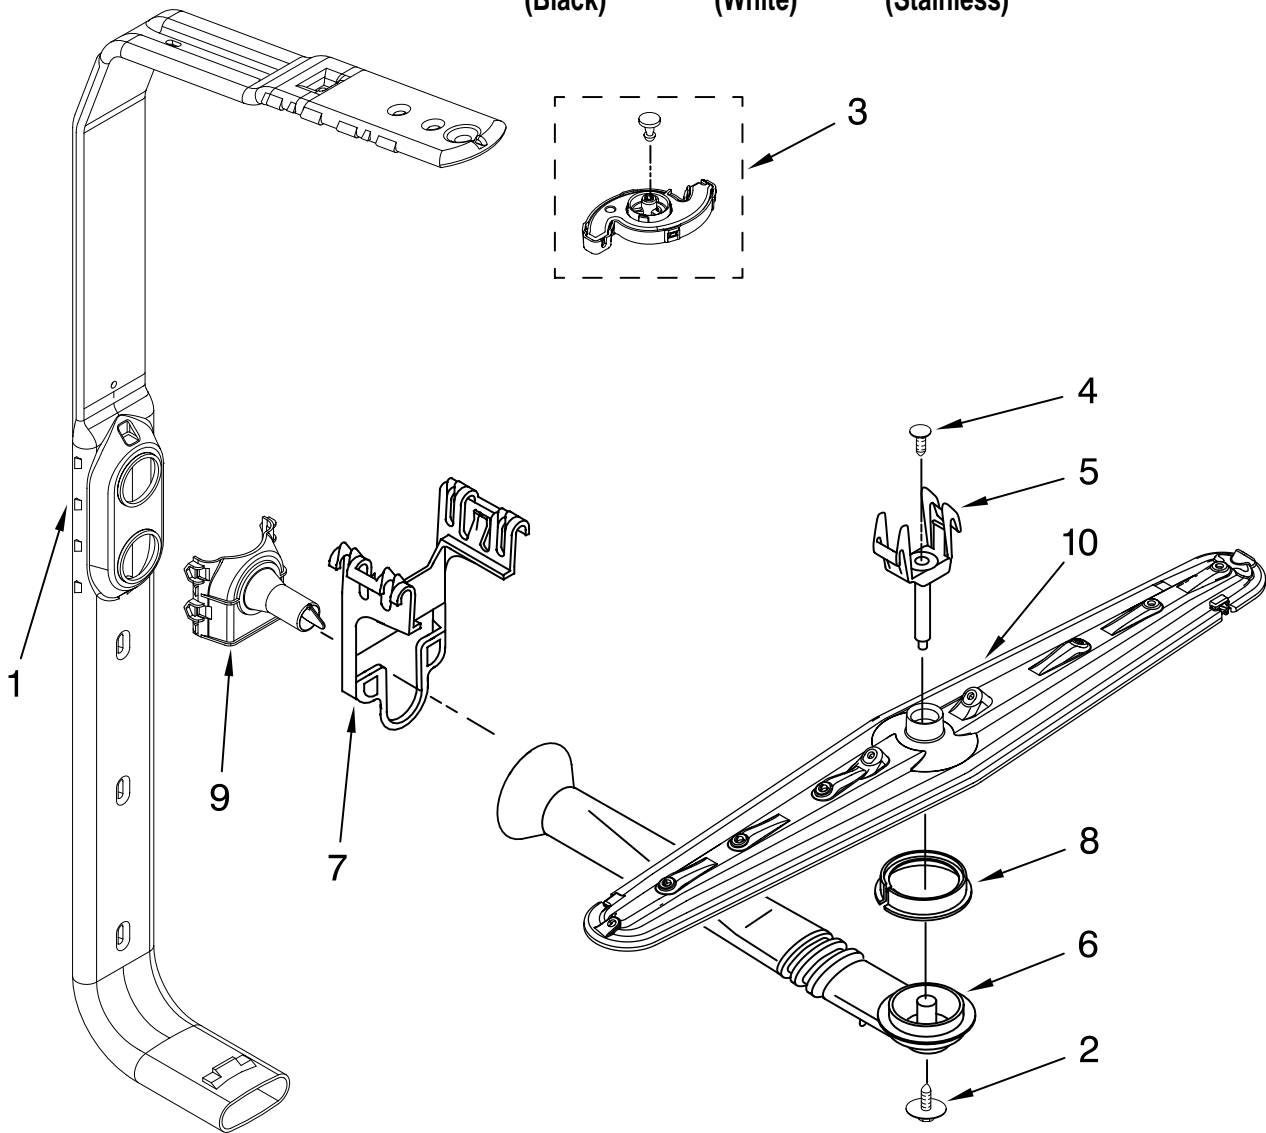

FOR ORDERING INFORMATION REFER TO PARTS PRICE LIST

UPPER WASH AND RINSE PARTS

For Models: KUDK03CTBL1, KUDK03CTWH1, KUDK03CTSS1

(Black)

(White)

(Stainless)

Illus. No.	Part No.	DESCRIPTION
1	W10077896	Feed Tube Assembly (Also Includes Item 3)
2	8533889	Screw
3	8557720	Spinner, 3rd Level
4	W10118464	Fastener, Push-In
5	W10082867	Mount
6	W10082833	Manifold
7	W10082832	Hanger
8	8268433	Seal, Sprayarm
9	W10077923	Nozzle-Feed
10	W10082841	Sprayarm