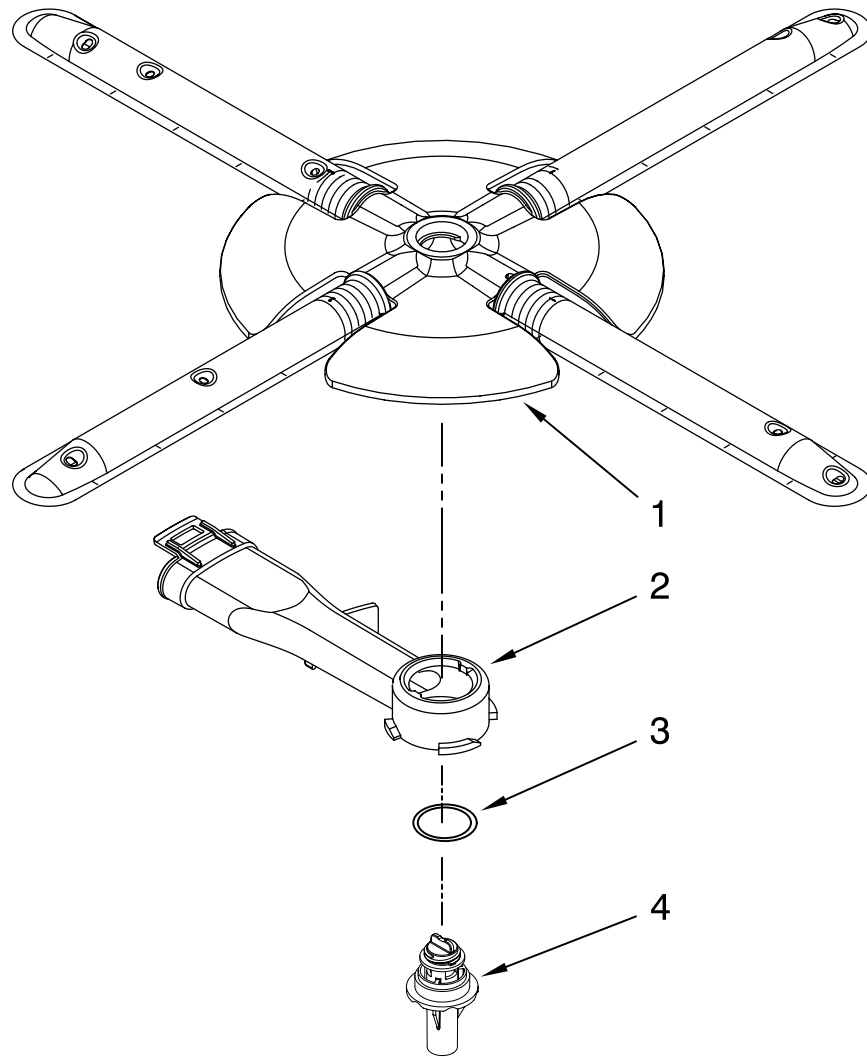

FOR ORDERING INFORMATION REFER TO PARTS PRICE LIST

LOWER WASHARM AND STRAINER PARTS

For Models: KUDK03CTBL3, KUDK03CTWH3, KUDK03CTSS3

(Black)

(White)

(Stainless)

Illus. No.	Part No.	DESCRIPTION
1	W10077965	Wash Arm Assembly
2	W10077899	Cap, Internal Rear Feed (Also Order Item 3)
3	8268340	Seal, Sprayarm
4	W10077898	Hub, Lower Sprayarm (Also Order Item 3)