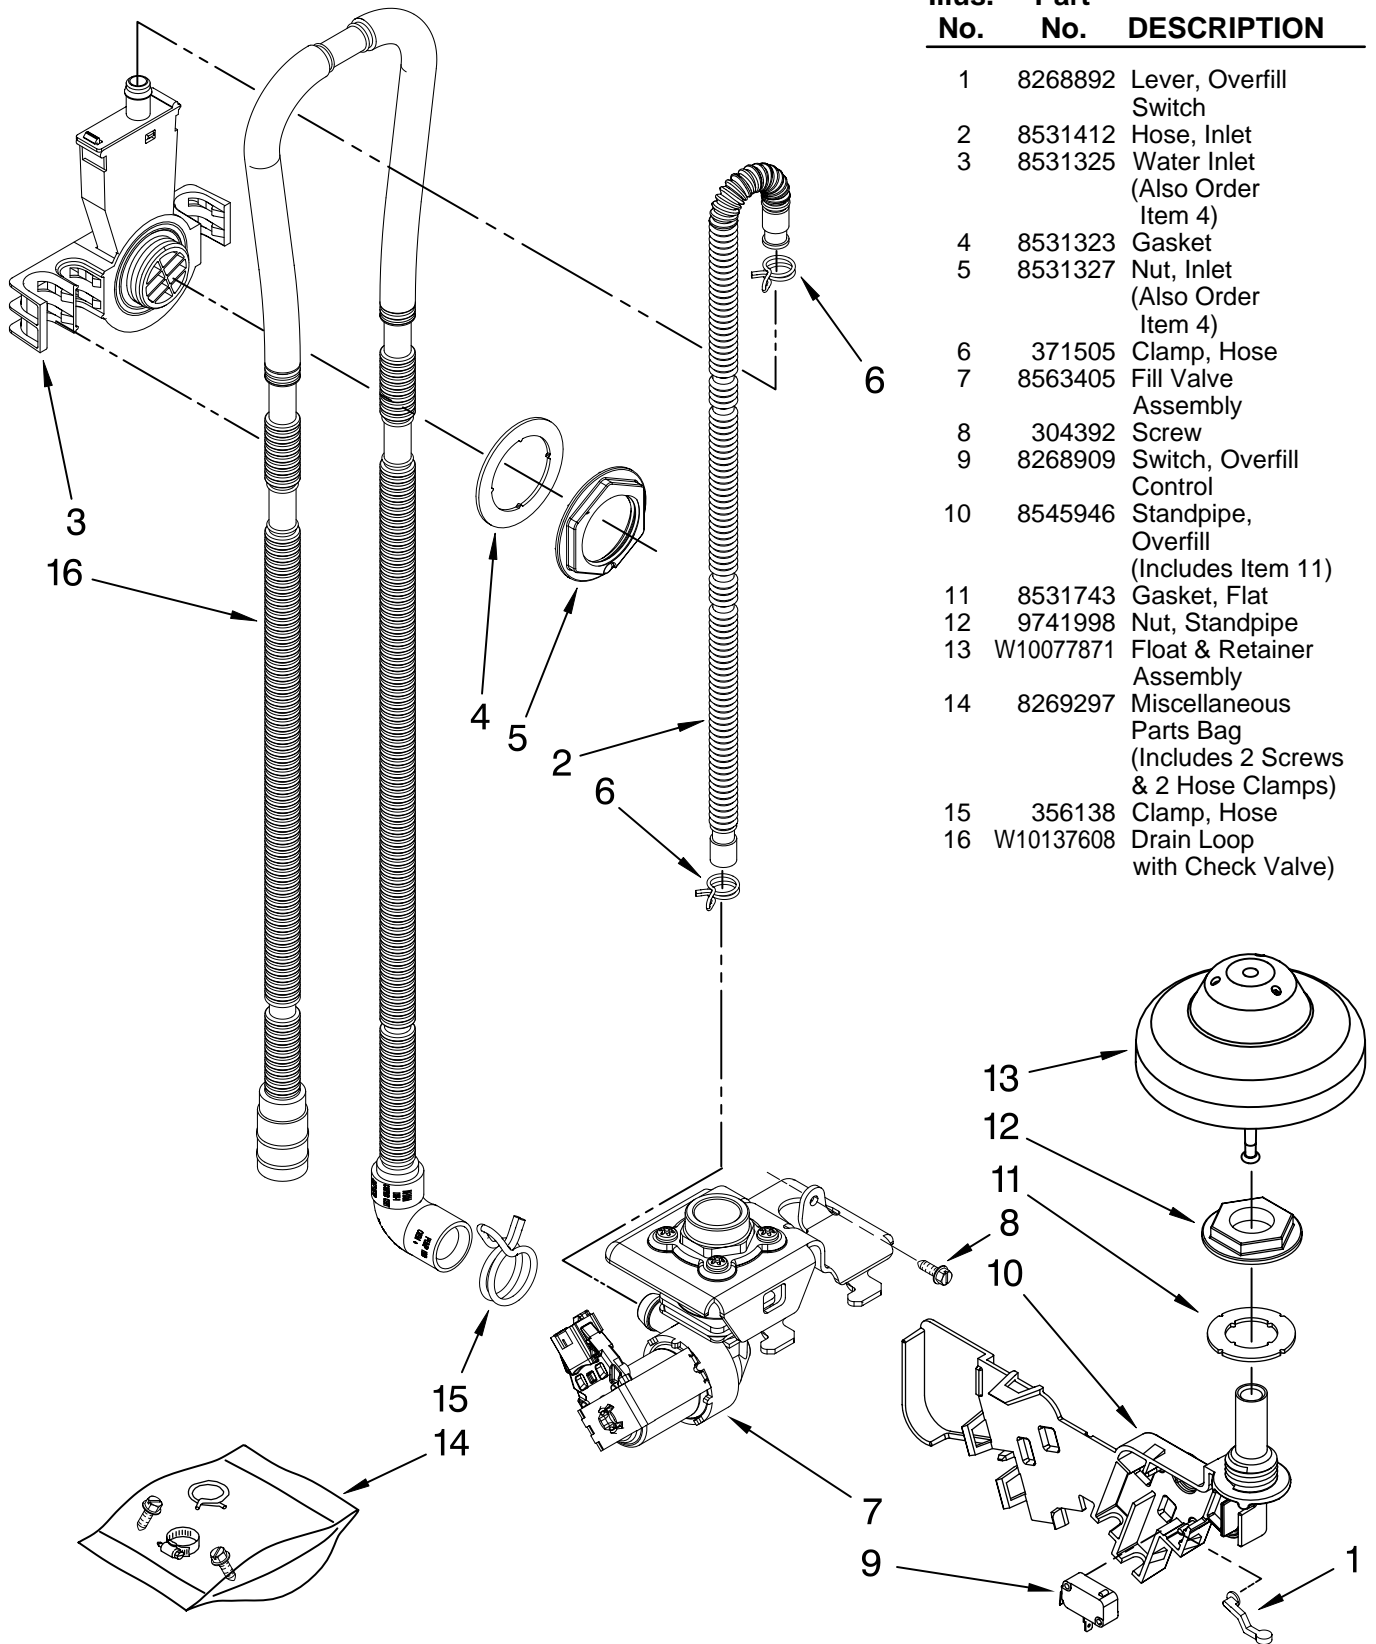

Illus. No.	Part No.	DESCRIPTION
6	8269259	Gasket, Vent
7	W10077877	Deflector, Vent (Also Order Item 6)
8	W10077882	Dispenser, Assembly
9	W10077881	Knob, Rinse Aid

Illus. No.	Part No.	DESCRIPTION
10	8545608	Harness, Vent Motor
11	8531865	Shield, Dispenser
12	W10078201	Wiring Harness Main
13	8281154	Screw
14	8535660	Seal, Console/door
15	8535637	Bracket, Dispenser

FOR ORDERING INFORMATION REFER TO PARTS PRICE LIST

FILL, DRAIN, AND OVERFILL PARTS

For Models: KUDK03CTBL3, KUDK03CTWH3, KUDK03CTSS3

(Black)

(White)

(Stainless)

Illus. No.	Part No.	DESCRIPTION
1	8268892	Lever, Overfill Switch
2	8531412	Hose, Inlet
3	8531325	Water Inlet (Also Order Item 4)
4	8531323	Gasket
5	8531327	Nut, Inlet (Also Order Item 4)
6	371505	Clamp, Hose
7	8563405	Fill Valve Assembly
8	304392	Screw
9	8268909	Switch, Overfill Control
10	8545946	Standpipe, Overfill (Includes Item 11)
11	8531743	Gasket, Flat
12	9741998	Nut, Standpipe
13	W10077871	Float & Retainer Assembly
14	8269297	Miscellaneous Parts Bag (Includes 2 Screws & 2 Hose Clamps)
15	356138	Clamp, Hose
16	W10137608	Drain Loop with Check Valve)

For Models: KUDK03CTBL3, KUDK03CTWH3, KUDK03CTSS3
 (Black) (White) (Stainless)

Illus. No.	Part No.	DESCRIPTION
1	W10164353	Tub Assembly
2	8573061	Strain Relief
3	W10112096	Door Seal
4	W10082838	Plug Tub
5	W10078083	Wheel & Mount Assembly (Also Order Item 6)
6	9743002	Gasket, Bracket Mounting
7	8269110	Seal, Cabinet
8	3400072	Screw
9	8270021	Mount, Door Balance
10	3367670	Screw
11	8269145	Bracket, Undercounter
12	3400074	Screw
13	8574123	Barrier, Moisture Undercounter
14	3370389	Screw (2)
15	8268977	Wheel Leg
16	8524584	Leveler, Leg
17	8524474	Wheel, door Balance
18	8270020	Spring, Door Balance
19	3400892	Screw
20	8268991	Cover, Terminal Box
21	8535568	Link, Door Balance
22	304666	Retainer, Push
23	8573241	Shield, Sound
24	9742648	Bracket, Thermostat
25	661566	Thermostat
26	W10077370	Strike, Latch
27	3378128	Washer, Pronged Cup
28	3400014	Screw