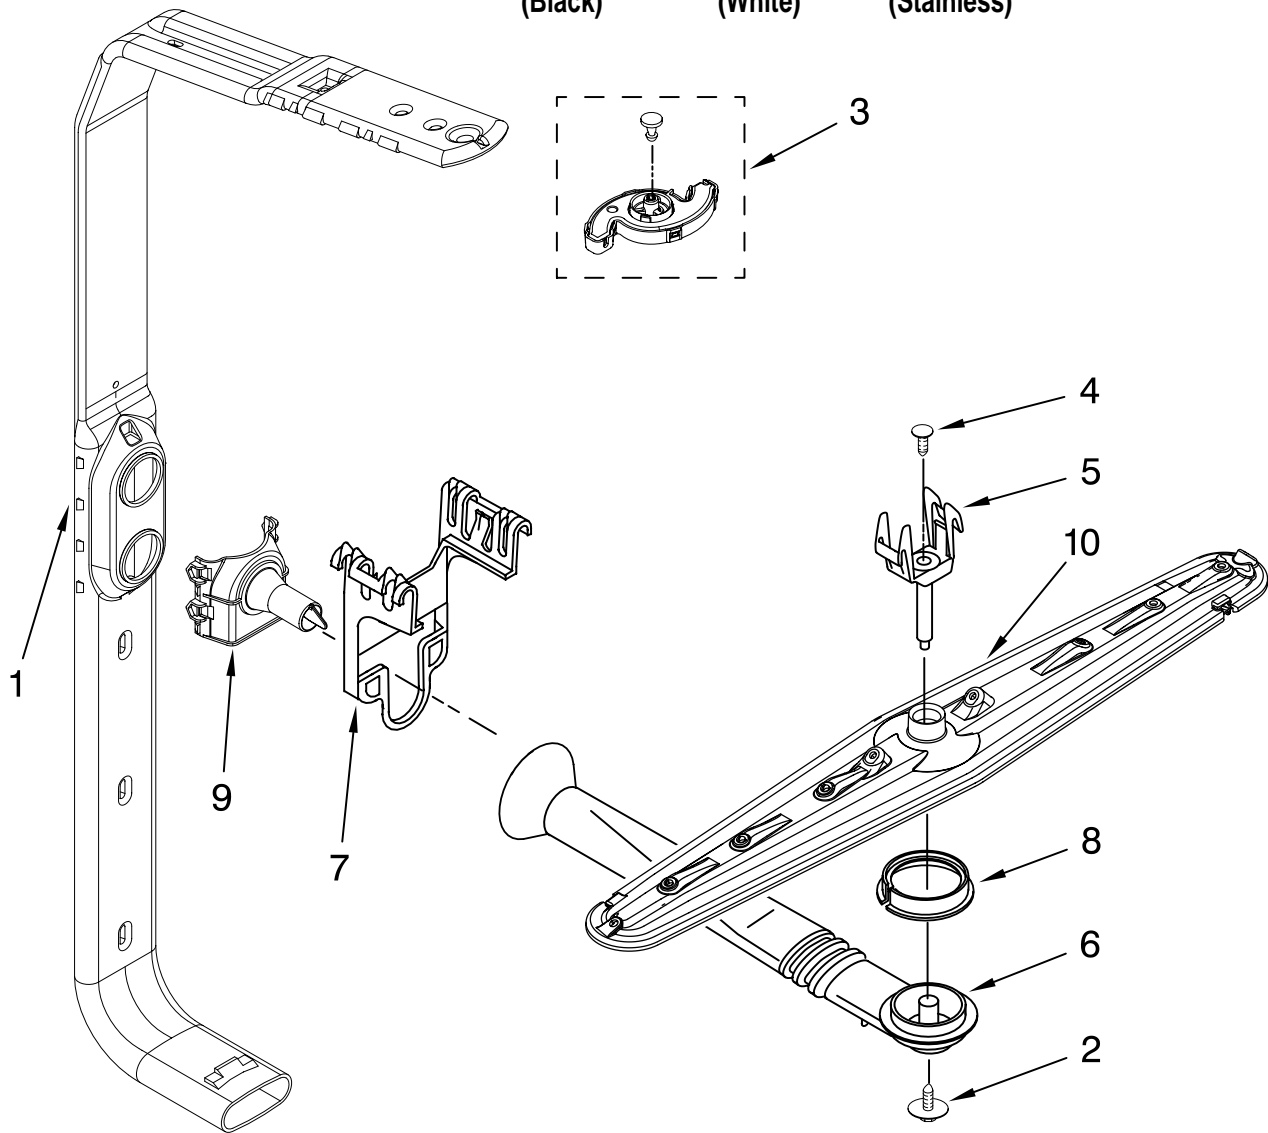

UPPER WASH AND RINSE PARTS

For Models: KUDK03CTBL3, KUDK03CTWH3, KUDK03CTSS3

(Black)

(White)

(Stainless)

Illus. No.	Part No.	DESCRIPTION

1	W10077896	Feed Tube Assembly (Also Includes Item 3)
2	8533889	Screw
3	8557720	Spinner, 3rd Level
4	W10118464	Fastener, Push-In
5	W10082867	Mount
6	W10082833	Manifold
7	W10082832	Hanger
8	8268433	Seal, Sprayarm
9	W10077923	Nozzle-Feed
10	W10082841	Sprayarm

FOR ORDERING INFORMATION REFER TO PARTS PRICE LIST