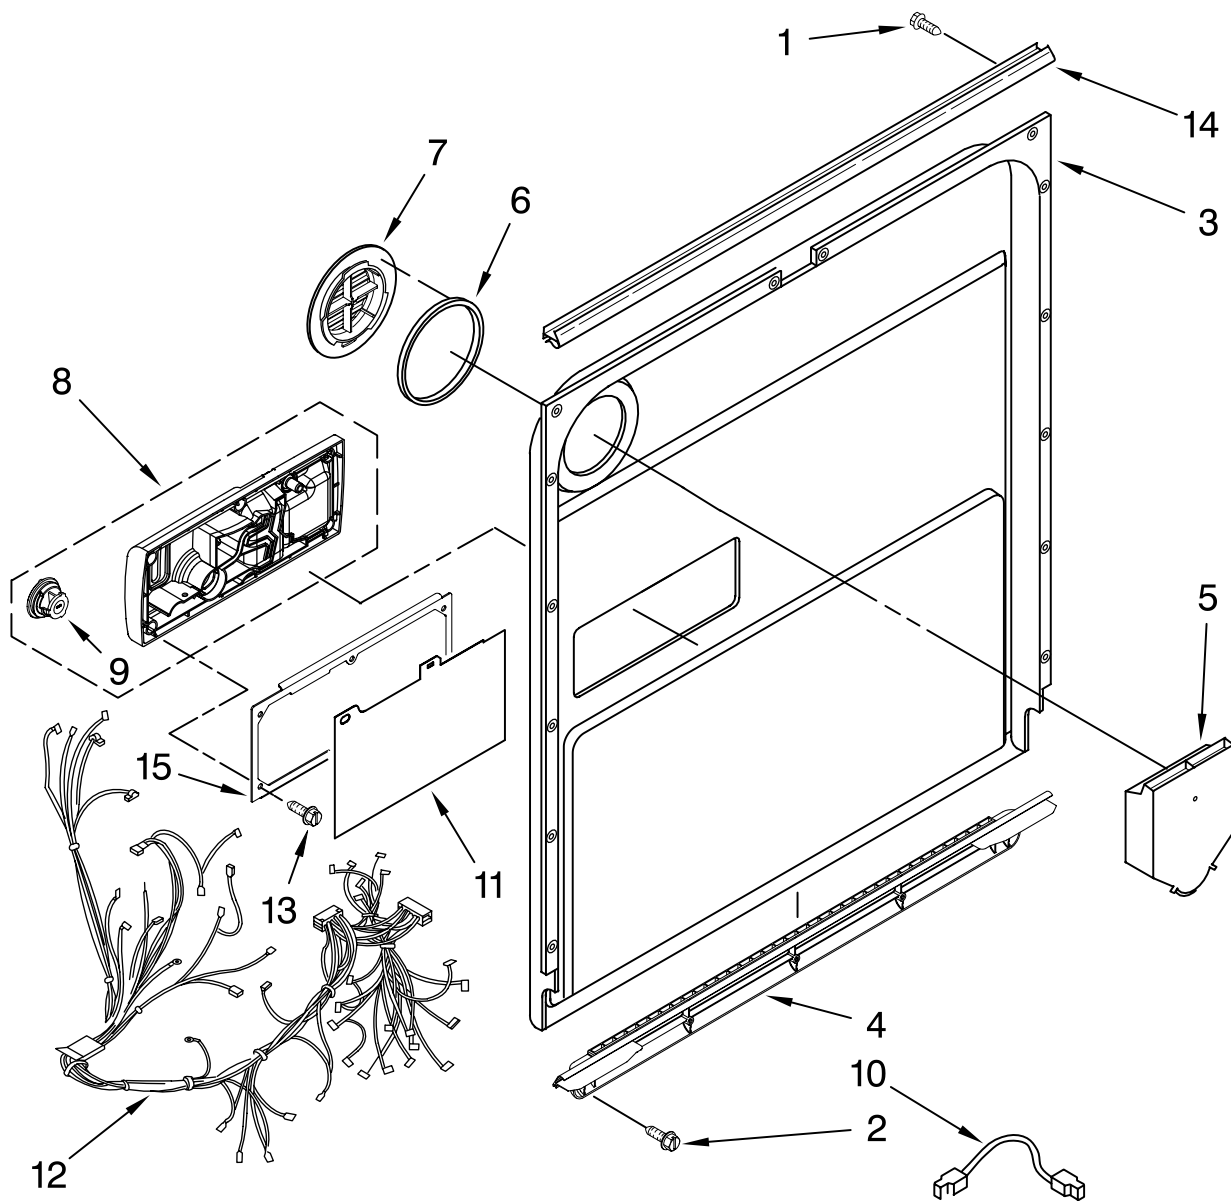

DOOR AND LATCH PARTS

For Models: KUDK03CTBL3, KUDK03CTWH3, KUDK03CTSS3
(Black) (White) (Stainless)

Illus. No.	Part No.	DESCRIPTION
1	3369051	Screw, Door
2	8281217	Screw
3	W10056249	Inner Door Mastic Assembly (Also Order Item 6)
4	W10077883	Inlet, Air
5	8572611	Vent Assembly (Also Order Item 6)

Illus. No.	Part No.	DESCRIPTION
6	8269259	Gasket, Vent
7	W10077877	Deflector, Vent (Also Order Item 6)
8	W10077882	Dispenser, Assembly
9	W10077881	Knob, Rinse Aid

Illus. No.	Part No.	DESCRIPTION
10	8545608	Harness, Vent Motor
11	8531865	Shield, Dispenser
12	W10078201	Wiring Harness Main
13	8281154	Screw
14	8535660	Seal, Console/door
15	8535637	Bracket, Dispenser

FOR ORDERING INFORMATION REFER TO PARTS PRICE LIST