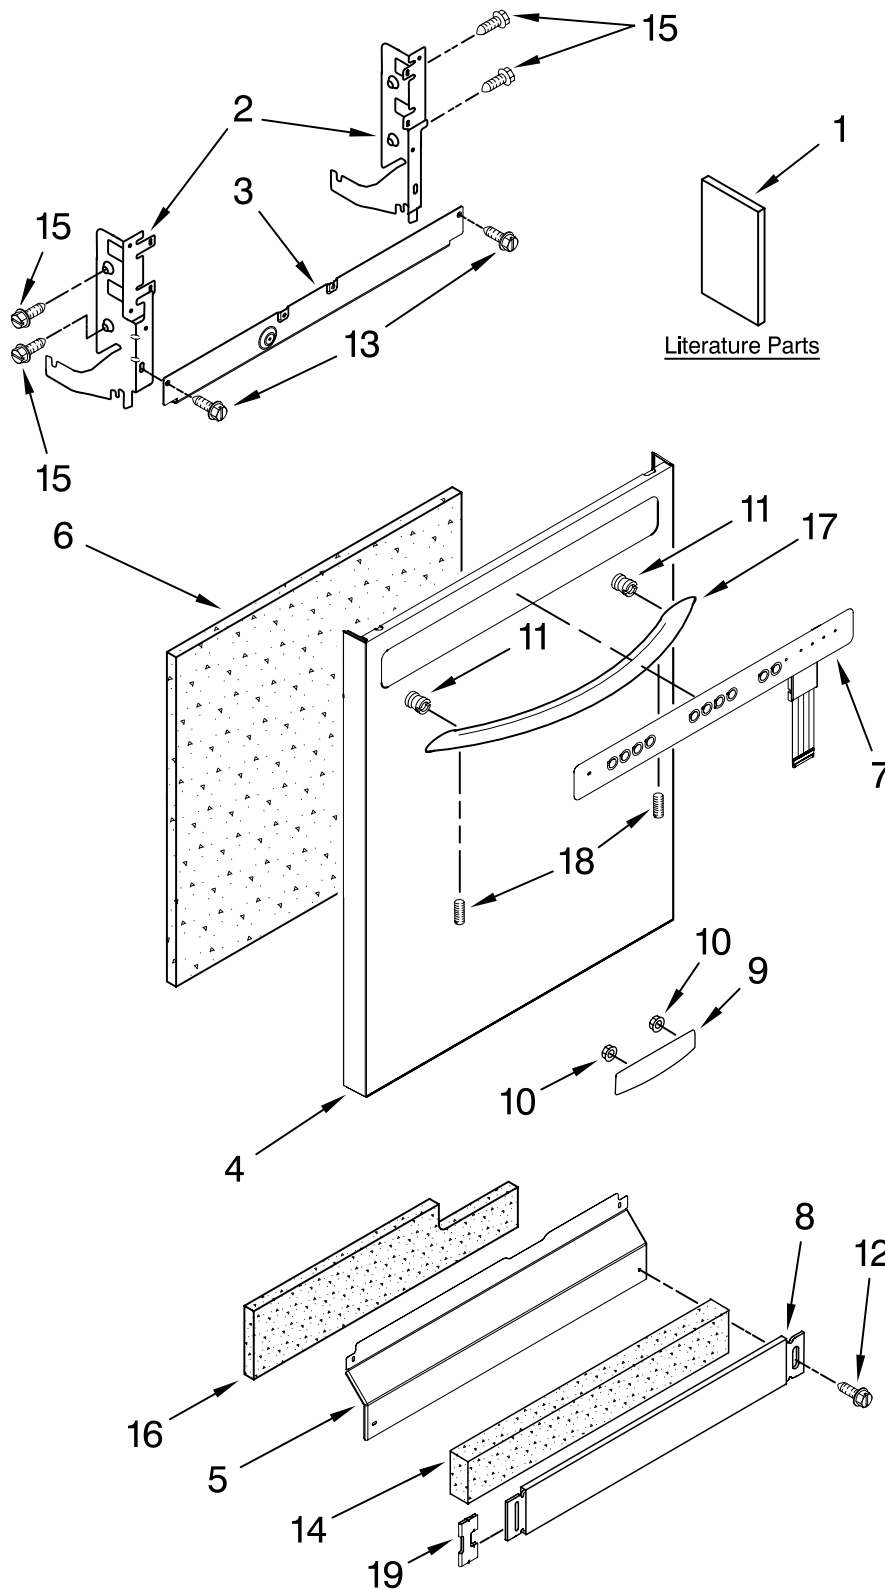

DOOR AND PANEL PARTS

For Models: KUDK03CTBL3, KUDK03CTWH3, KUDK03CTSS3

(Black)

(White)

(Stainless)

UNDERCOUNTER
DISHWASHER

KitchenAid®

Illus. No.	Part No.	DESCRIPTION
1		Literature Parts
	W10078153	Instructions, Installation
	W10084559	Energy Guide
	W10193741	Guide, Use & Care Spanish
	W10193740	Guide, Use & Care English/French
	W10130990	Tech Sheet
2		Arm, Hinge
	8534854	Left
	8534853	Right
3	8564886	Stiffener, Door
4		Panel Front (Includes Items 6, 9, 10 & 11)
	W10077999	Black
	W10078000	White
	W10137621	Stainless
5		Access Panel (Includes Item 16)
	8558260	Black
	8558261	White
6	W10073520	Insulation, Door
7		Bezel, Console
	W10077790	Black
	W10077791	White
	W10077793	Stainless
8		Toe Panel (Includes Items 14 & 19)
	8558252	Black
	8558253	White
9		Nameplate
	W10021860	Black
	W10021870	White
	W10021850	Stainless
10	2004333	Nut
11	8564951	Stud, Mounting
12		Screw
	302868	Black
	3400836	White
13	304392	Screw
14	8268581	Insulation, Toe Panel
15	3400071	Screw
16	8542578	Insulation, Access Panel
17		Handle (Includes Items 18)
	W10083936	Black
	W10083937	White
	W10083935	Stainless
18	8534008	Screw
19	8269016	Clip, Grounding

FOR ORDERING INFORMATION REFER TO PARTS PRICE LIST

CONTROL PANEL PARTS

For Models: KUDK03CTBL3, KUDK03CTWH3, KUDK03CTSS3
 (Black) (White) (Stainless)

Illus. No.	Part No.	DESCRIPTION
1		Console Asm. (Includes Active Overlay & Insert)
	W10084157	Black
	W10084158	White
	W10084161	Stainless
2	8531873	Interconnect
3	8531877	Cable, Ribbon
4	8546546	Clip, BI-Metal
5	661663	BI-Metal
6	3369051	Screw
7	W10077360	Latch Assembly
8	W10084142	Control, Electronic
9	W10134019	Switch, Door

FOR ORDERING INFORMATION REFER TO PARTS PRICE LIST

DOOR AND LATCH PARTS

For Models: KUDK03CTBL3, KUDK03CTWH3, KUDK03CTSS3
 (Black) (White) (Stainless)

Illus. No.	Part No.	DESCRIPTION
1	3369051	Screw, Door
2	8281217	Screw
3	W10056249	Inner Door Mastic Assembly (Also Order Item 6)
4	W10077883	Inlet, Air
5	8572611	Vent Assembly (Also Order Item 6)