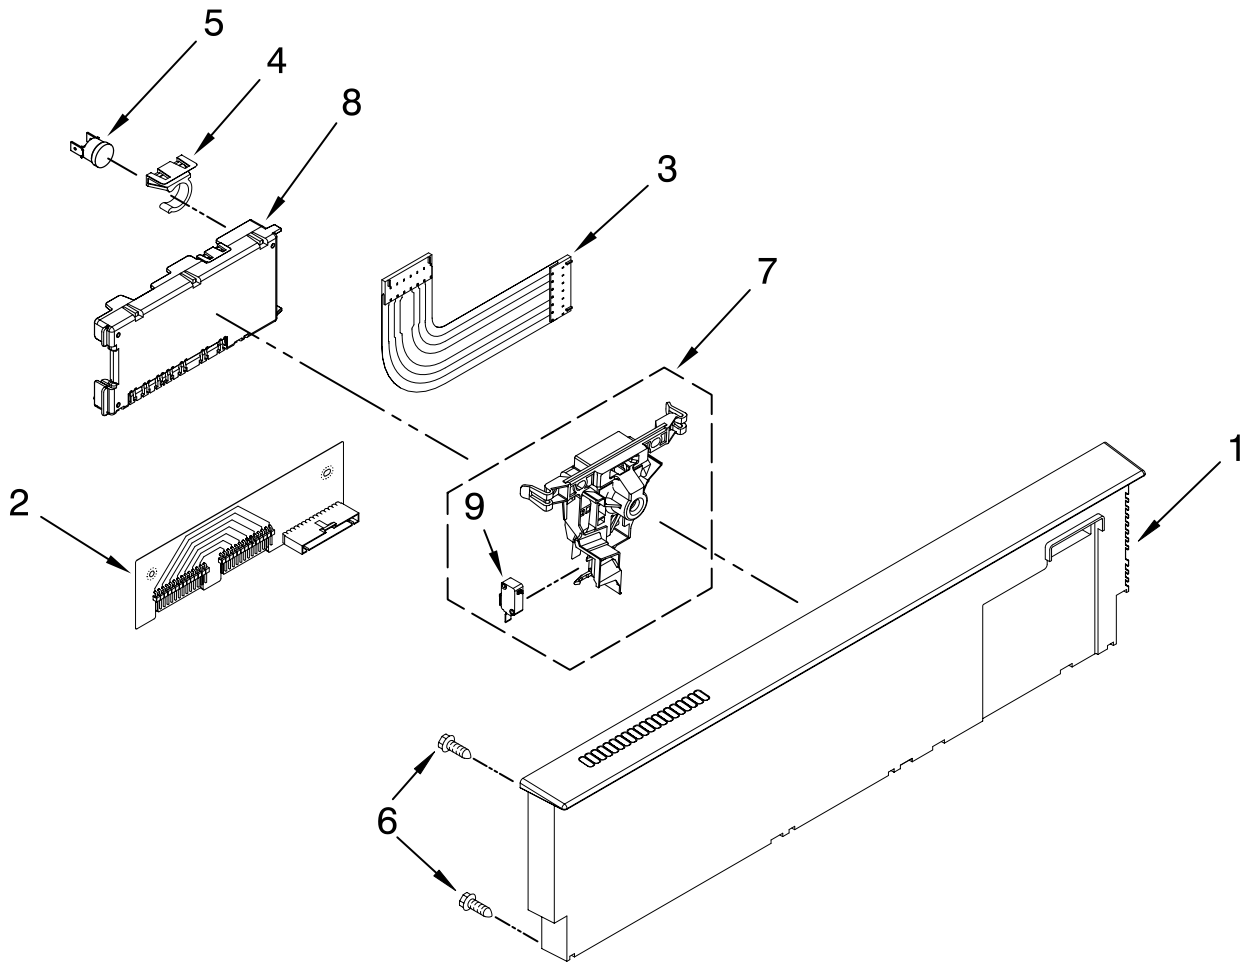

CONTROL PANEL PARTS

For Models: KUDK03CTBL3, KUDK03CTWH3, KUDK03CTSS3
(Black) (White) (Stainless)

Illus. No.	Part No.	DESCRIPTION
1		Console Asm. (Includes Active Overlay & Insert)
	W10084157	Black
	W10084158	White
	W10084161	Stainless
2	8531873	Interconnect
3	8531877	Cable, Ribbon
4	8546546	Clip, BI-Metal
5	661663	BI-Metal
6	3369051	Screw
7	W10077360	Latch Assembly
8	W10084142	Control, Electronic
9	W10134019	Switch, Door

FOR ORDERING INFORMATION REFER TO PARTS PRICE LIST