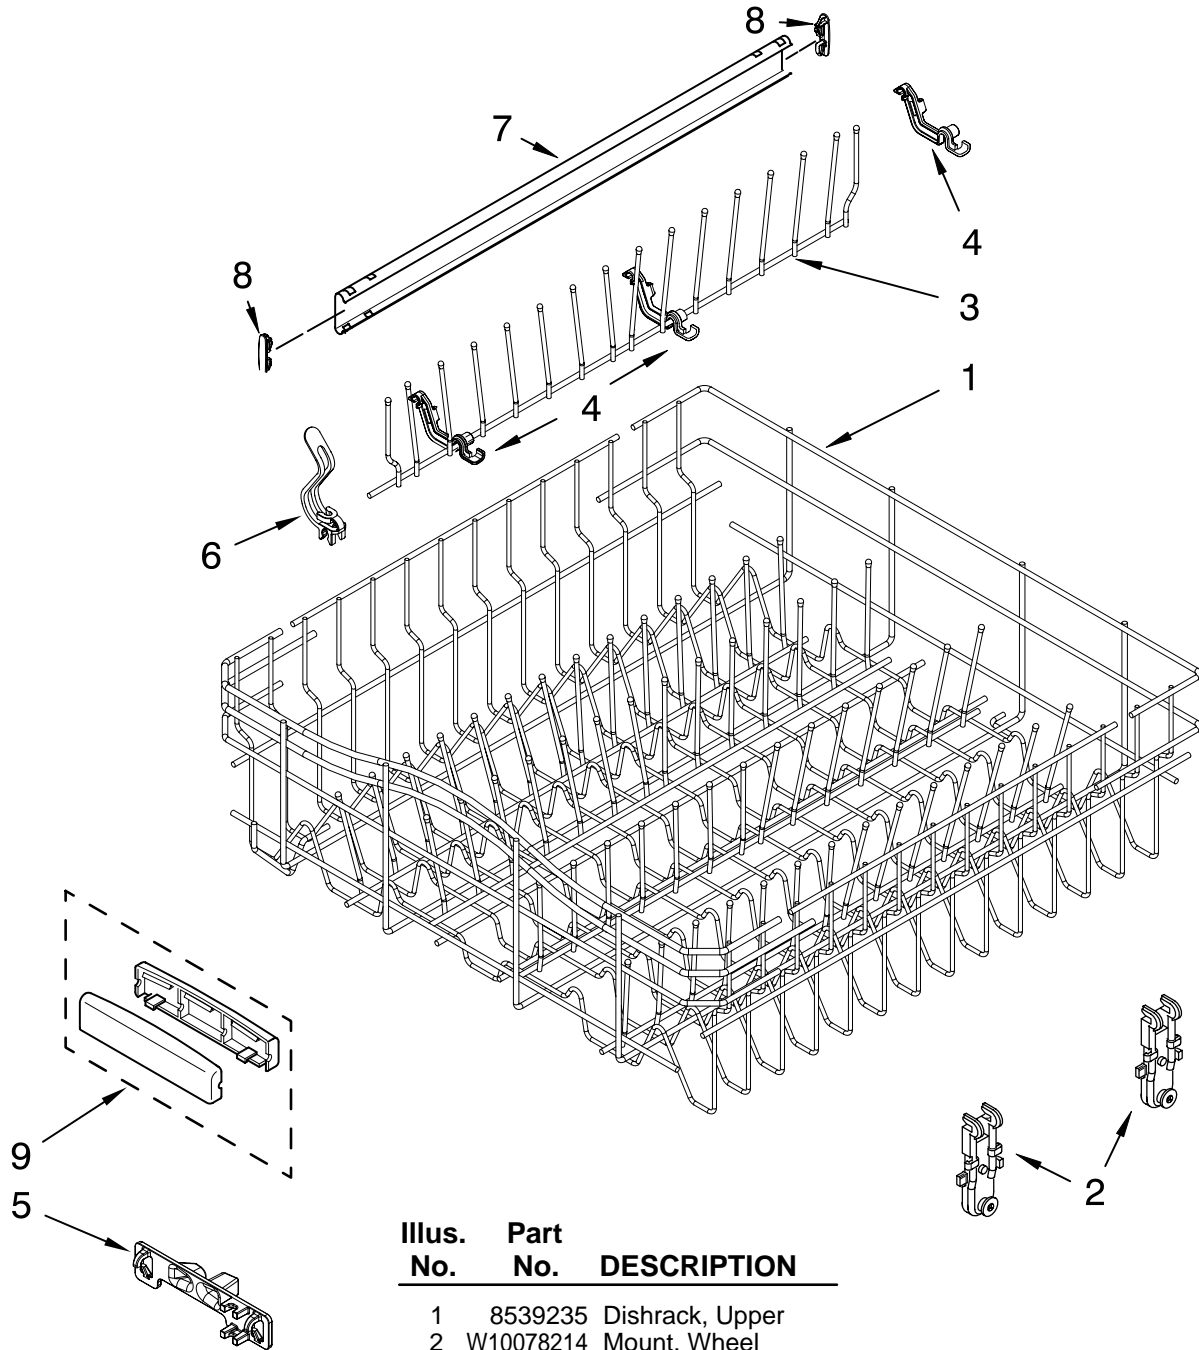

UPPER RACK AND TRACK PARTS

For Models: KUDK03CTBL3, KUDK03CTWH3, KUDK03CTSS3
(Black) (White) (Stainless)

Illus. No.	Part No.	DESCRIPTION

1	8539235	Dishrack, Upper
2	W10078214	Mount, Wheel Stationary
3	9744566	Tine Row
4	W10082853	Clip, Pivot
5	8539102	Positioner, Dual
6	W10077844	Clip, No-Flip
7	3385089	Track, Rack
8	W10082860	Stop, Track
9	8539110	Handle, Dishrack

FOR ORDERING INFORMATION REFER TO PARTS PRICE LIST