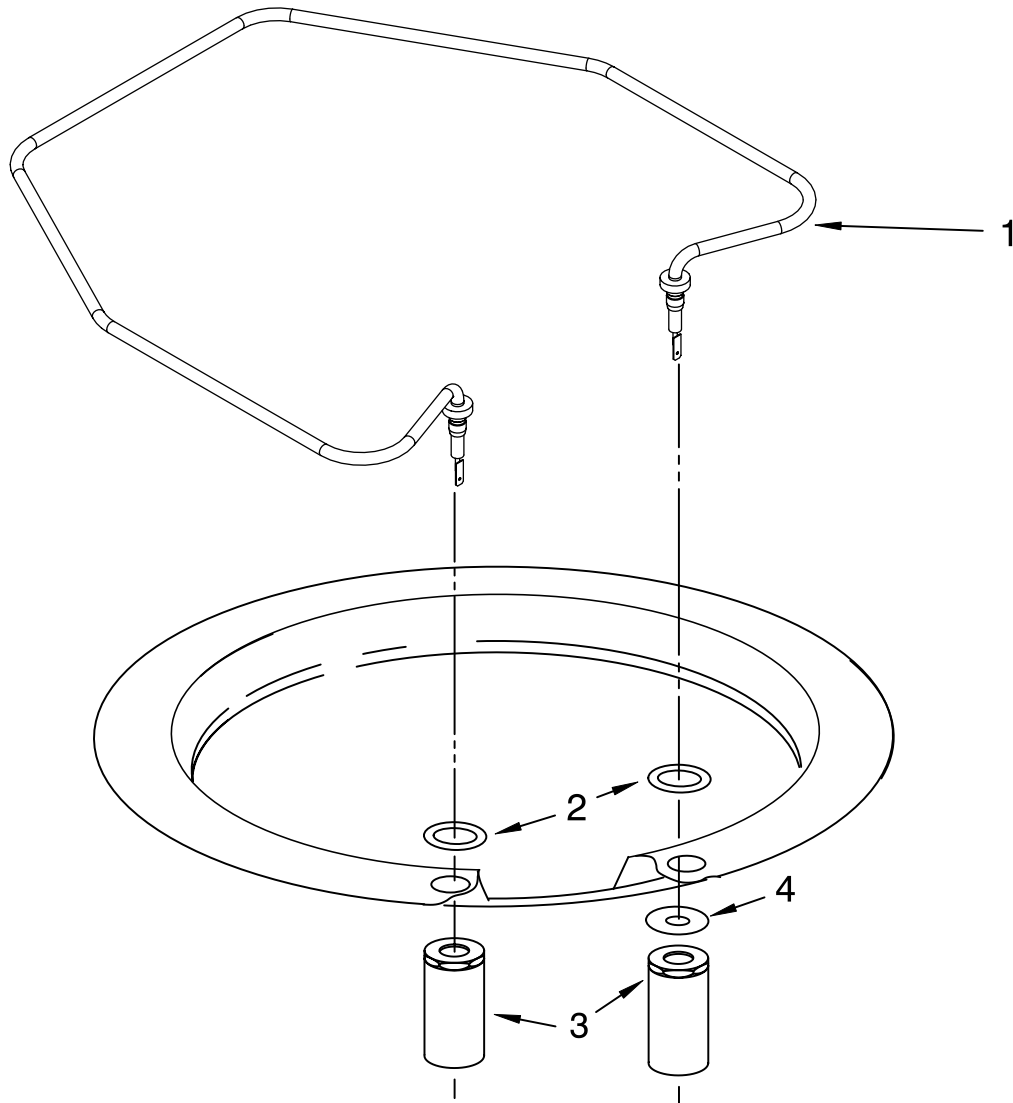

HEATER PARTS

For Models: KUDK03CTBL3, KUDK03CTWH3, KUDK03CTSS3
(Black) (White) (Stainless)

Illus. No.	Part No.	DESCRIPTION
1	8537057	Heater Element Assembly (Also Includes Item 2)
2	717273	Washer, Heater Element
3	8268548	Nut, Heater Element
4	3400931	Retainer, Spring Grip

NOTE: If heater element is removed, it must be replaced.

FOR ORDERING INFORMATION REFER TO PARTS PRICE LIST