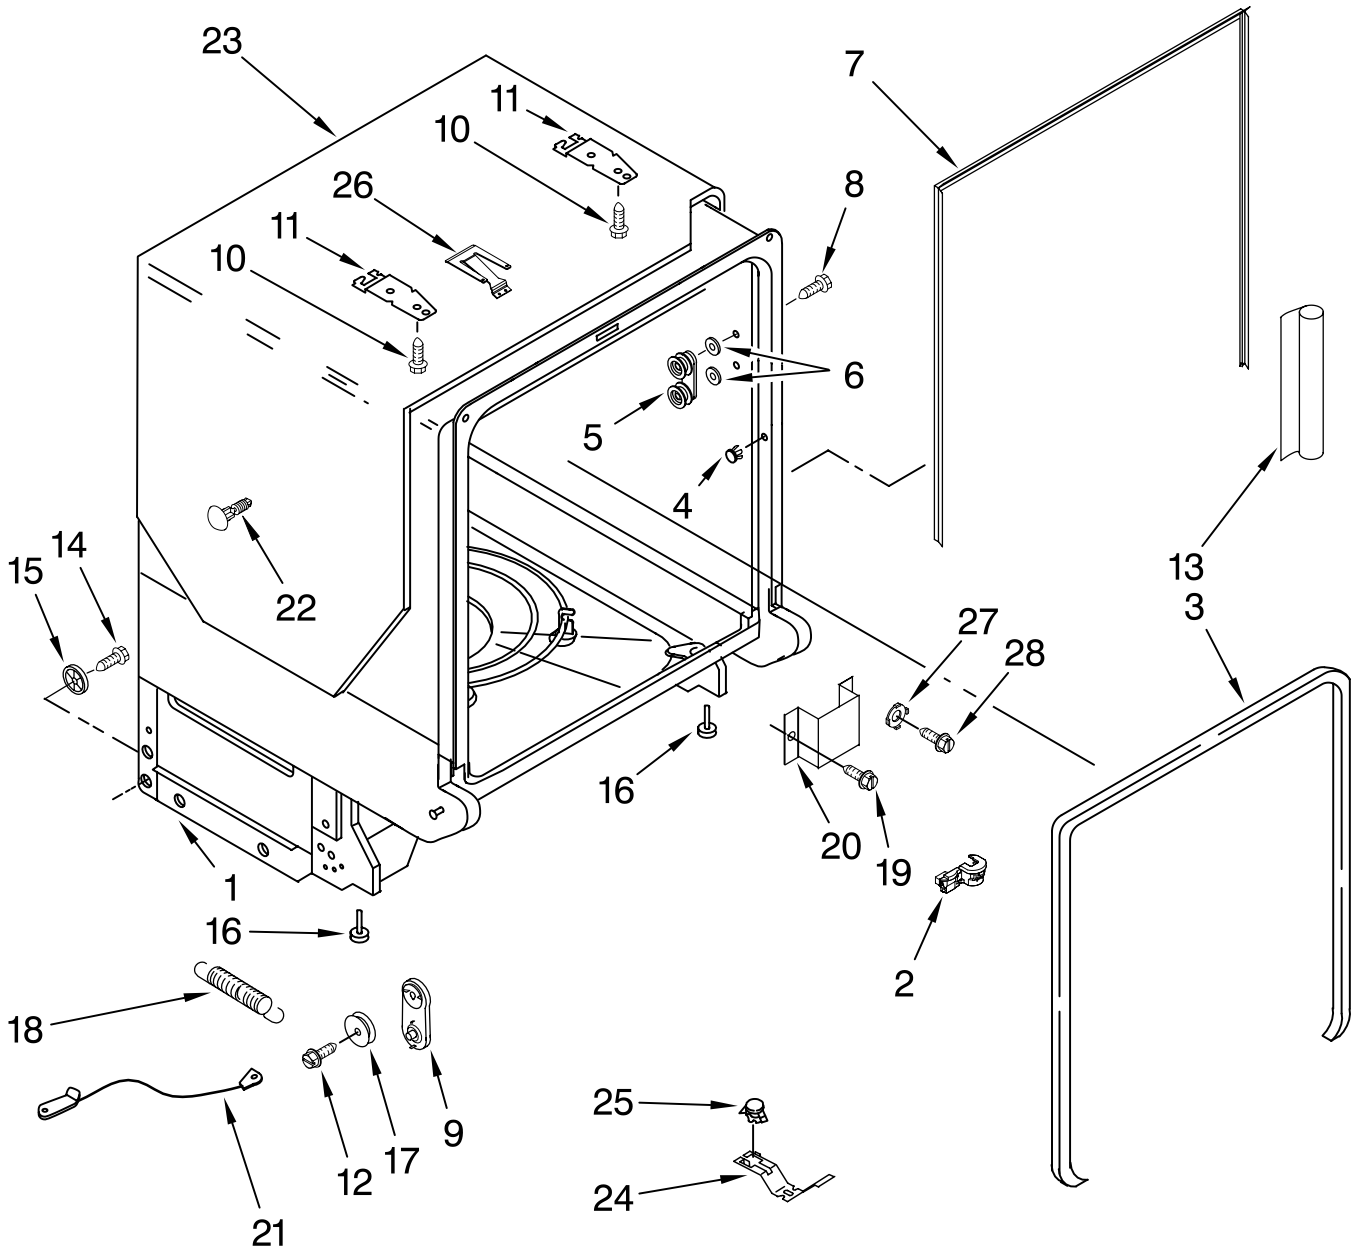

TUB AND FRAME PARTS

For Models: KUDK03CTBL3, KUDK03CTWH3, KUDK03CTSS3
(Black) (White) (Stainless)

FOR ORDERING INFORMATION REFER TO PARTS PRICE LIST

TUB AND FRAME PARTS

For Models: KUDK03CTBL3, KUDK03CTWH3, KUDK03CTSS3
(Black) (White) (Stainless)

Illus. No.	Part No.	DESCRIPTION
1	W10164353	Tub Assembly
2	8573061	Strain Relief
3	W10112096	Door Seal
4	W10082838	Plug Tub
5	W10078083	Wheel & Mount Assembly (Also Order Item 6)
6	9743002	Gasket, Bracket Mounting
7	8269110	Seal, Cabinet
8	3400072	Screw
9	8270021	Mount, Door Balance
10	3367670	Screw
11	8269145	Bracket, Undercounter
12	3400074	Screw
13	8574123	Barrier, Moisture Undercounter
14	3370389	Screw (2)
15	8268977	Wheel Leg
16	8524584	Leveler, Leg
17	8524474	Wheel, door Balance
18	8270020	Spring, Door Balance
19	3400892	Screw
20	8268991	Cover, Terminal Box
21	8535568	Link, Door Balance
22	304666	Retainer, Push
23	8573241	Shield, Sound
24	9742648	Bracket, Thermostat
25	661566	Thermostat
26	W10077370	Strike, Latch
27	3378128	Washer, Pronged Cup
28	3400014	Screw

FOR ORDERING INFORMATION REFER TO PARTS PRICE LIST