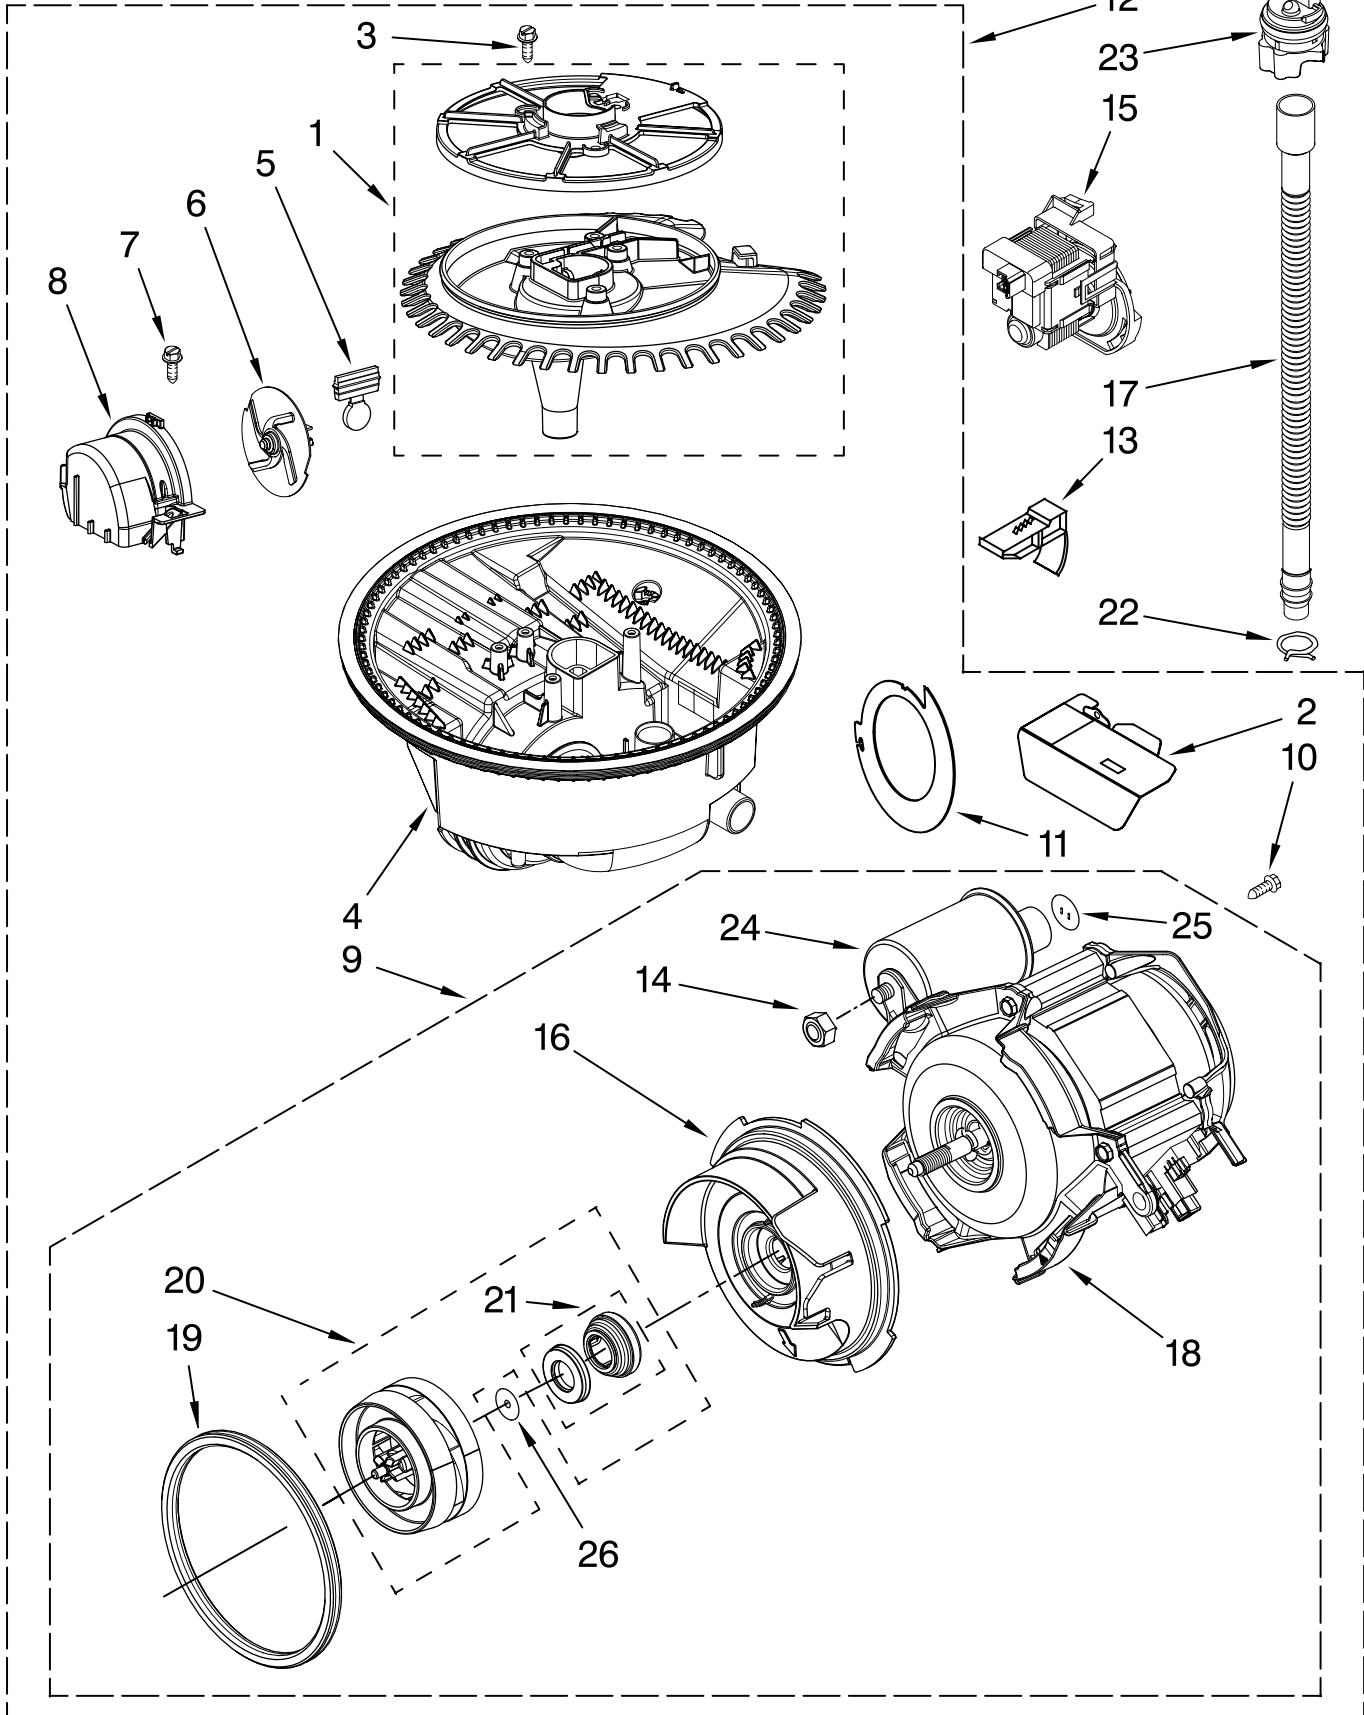

PUMP AND MOTOR PARTS

For Models: KUDK03CTBL3, KUDK03CTWH3, KUDK03CTSS3

(Black)

(White)

(Stainless)

FOR ORDERING INFORMATION REFER TO PARTS PRICE LIST

PUMP AND MOTOR PARTS

For Models: KUDK03CTBL3, KUDK03CTWH3, KUDK03CTSS3
(Black)   (White)   (Stainless)

Illus. No.	Part No.	DESCRIPTION
1	8534952	Accumulator Assy
2	8283527	Shield
3	3400069	Screw
4	8572618	Sump (Includes Seal)
5	8268375	Check Valve, Sump
6	W10083957	Chopper Assembly
7	9741232	Screw
8	8531857	Protector, Inlet
9	8535760	Motor Assembly
10	3400217	Screw
11	W10084567	Screen, Separation
12	W10084107	Sump & Motor Assembly (Includes Item 15)
13	8269524	Tab, Sump
14	8533949	Nut
15	8558995	Pump, Drain
16	8531019	Volute, Back (Also Order Items 21 & 26)
17	8269144	Hose, Drain
18	8535759	Motor
19	8268397	Seal, Volute
20	8531017	Impeller Kit
21	8268403	Face Seal Assembly (Also Order Item 26)
22	356138	Clamp, Hose
23	W10134016	Optical Water Indicator
24	8535474	Capacitor
25	8534946	Shield, Capacitor
26	8531018	Washer

FOR ORDERING INFORMATION REFER TO PARTS PRICE LIST