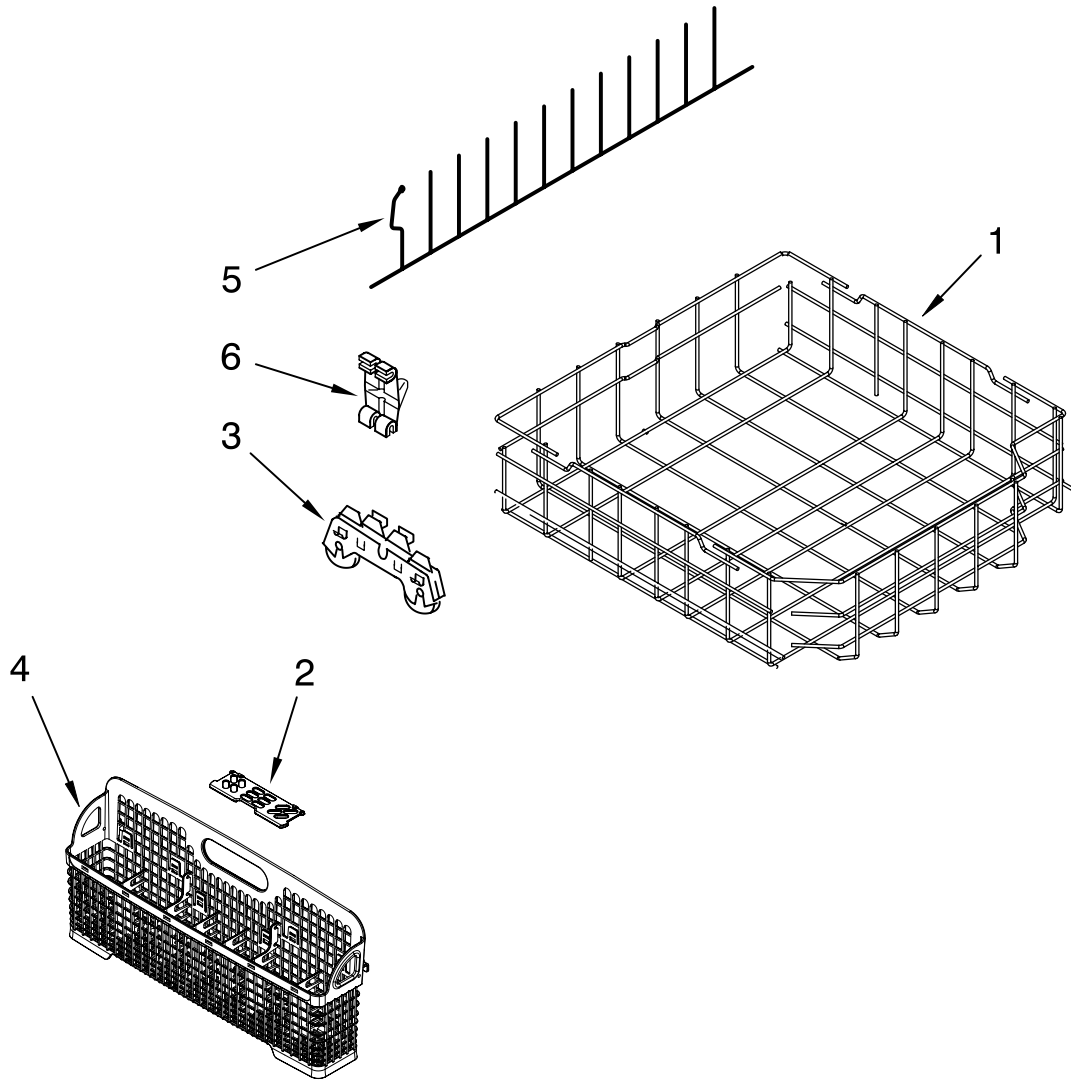

LOWER RACK PARTS

For Models: KUDK03CTBL3, KUDK03CTWH3, KUDK03CTSS3
(Black) (White) (Stainless)

Illus. No.	Part No.	DESCRIPTION
1	8539257	Lower Rack
2	8519662	Lid, Basket
3	W10082868	Wheel & Transport Assembly
4	8562043	Basket, Silverware (Includes Item 2)
5	8519682	Tine Row
6	8531314	Retainer, Tine Row

FOR ORDERING INFORMATION REFER TO PARTS PRICE LIST