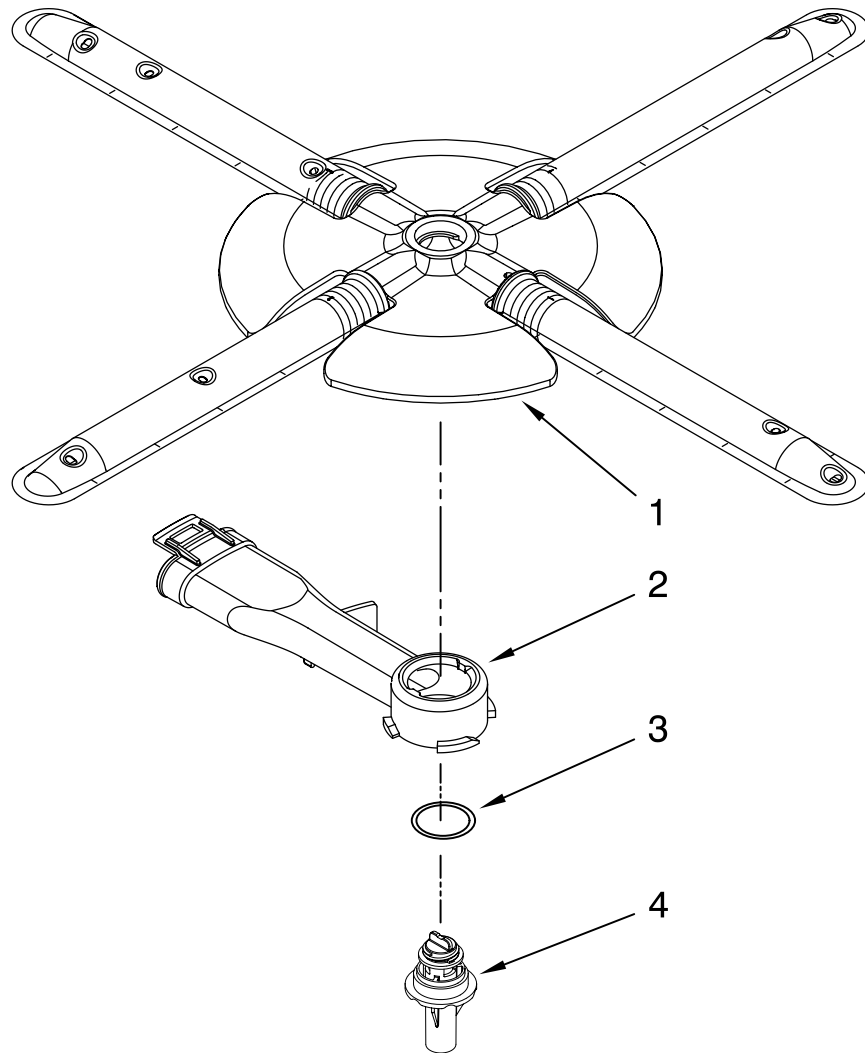

LOWER WASHARM AND STRAINER PARTS

For Models: KUDK03CTBL0, KUDK03CTWH0, KUDK03CTSS0
(Black) (White) (Stainless)

Illus. No.	Part No.	DESCRIPTION
1	W10077965	Wash Arm Assembly
2	W10077899	Cap, Internal Rear Feed (Also Order Item 3)
3	8268340	Seal, Sprayarm
4	W10077898	Hub, Lower Sprayarm (Also Order Item 3)

FOR ORDERING INFORMATION REFER TO PARTS PRICE LIST