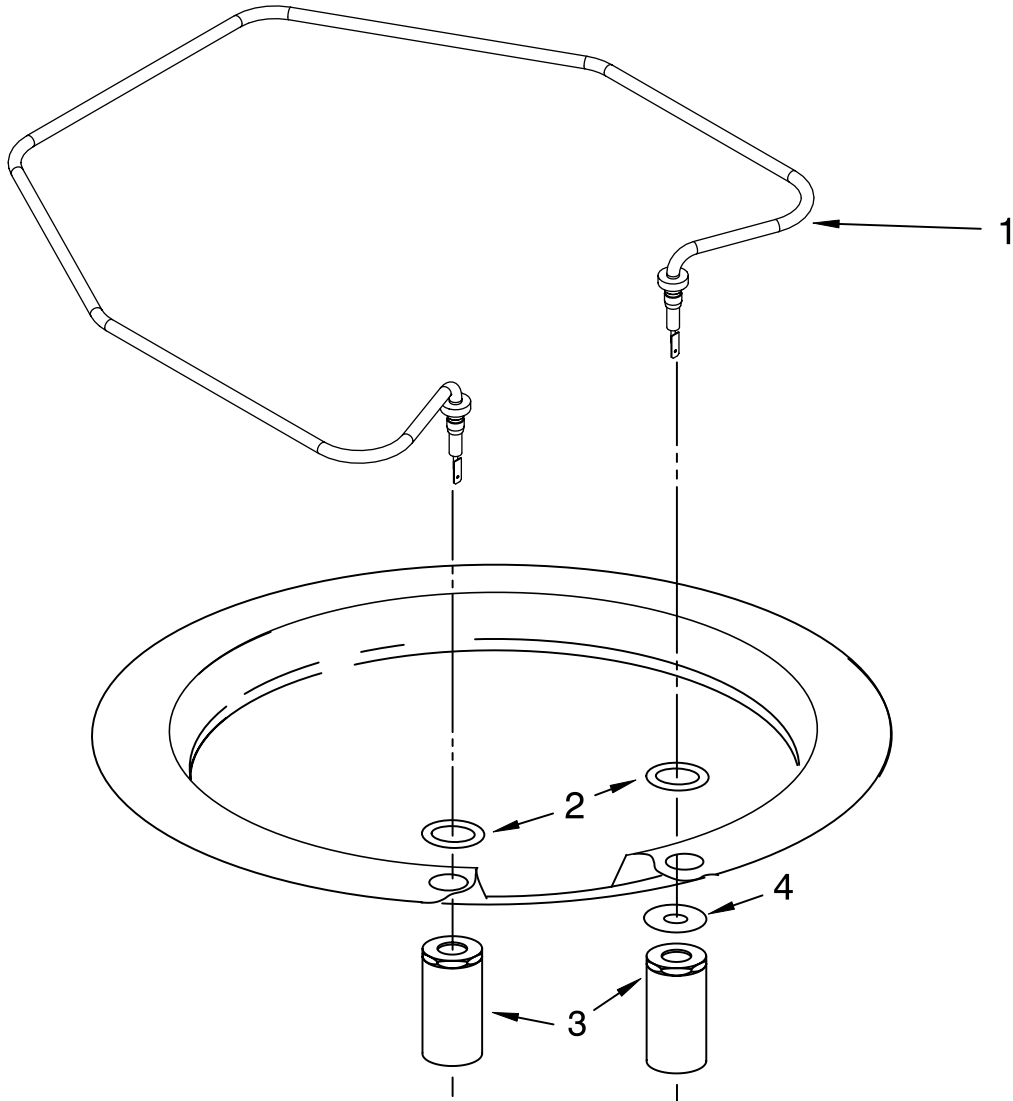

HEATER PARTS

For Models: KUDK03CTBL0, KUDK03CTWH0, KUDK03CTSS0
(Black) (White) (Stainless)

Illus. No.	Part No.	DESCRIPTION
1	8537057	Heater Element Assembly (Also Includes Item 2)
2	717273	Washer, Heater Element
3	8268548	Nut, Heater Element
4	3400931	Retainer, Spring Grip

NOTE: If heater element is removed, it must be replaced.

FOR ORDERING INFORMATION REFER TO PARTS PRICE LIST