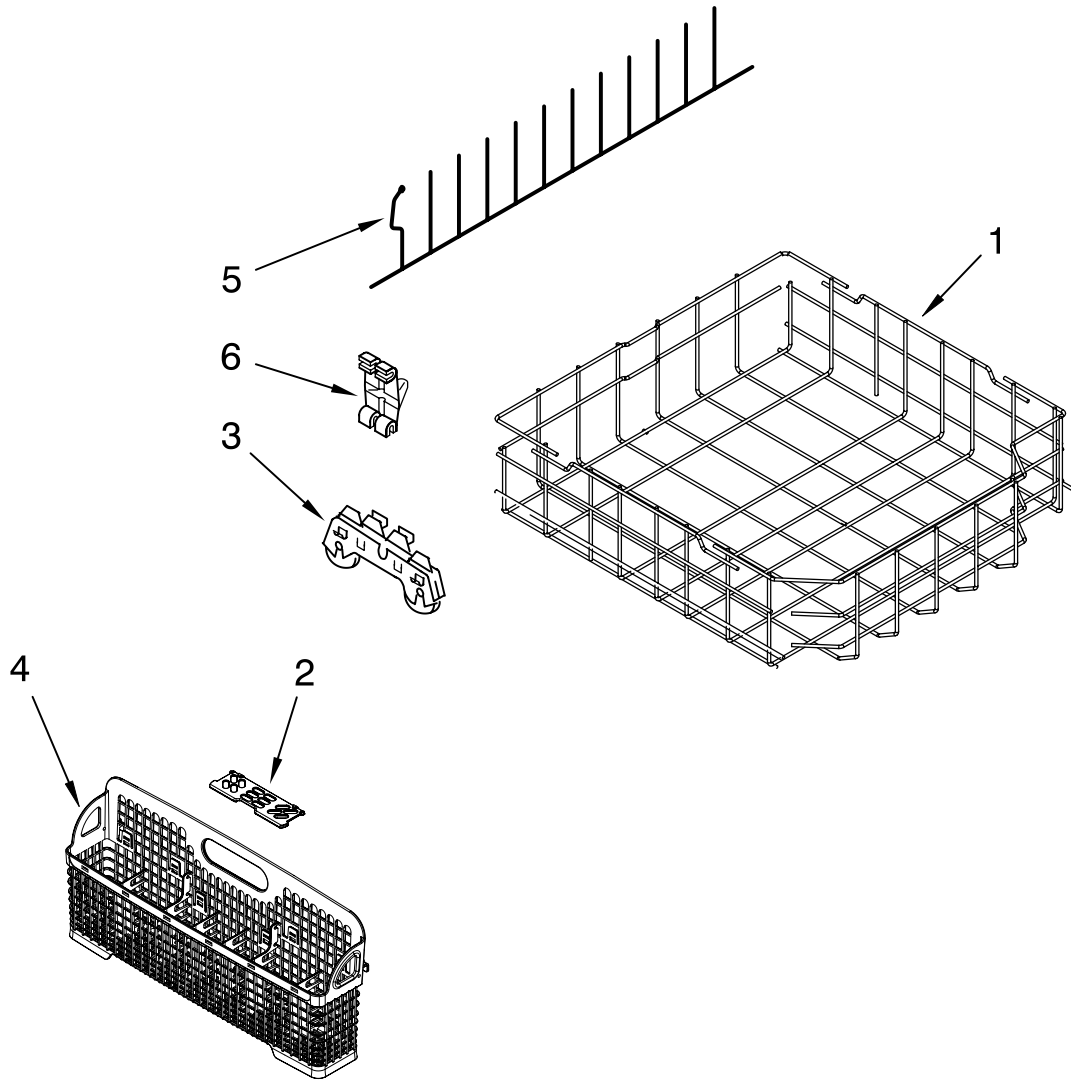

LOWER RACK PARTS

For Models: KUDK03CTBL0, KUDK03CTWH0, KUDK03CTSS0
(Black) (White) (Stainless)

Illus. No.	Part No.	DESCRIPTION
1	8539257	Lower Rack
2	8519662	Lid, Basket
3	8268713	Wheel & Transport Assembly
4	8562043	Basket, Silverware (Includes Item 2)
5	8519682	Tine Row
6	8268745	Retainer, Tine Row

FOR ORDERING INFORMATION REFER TO PARTS PRICE LIST