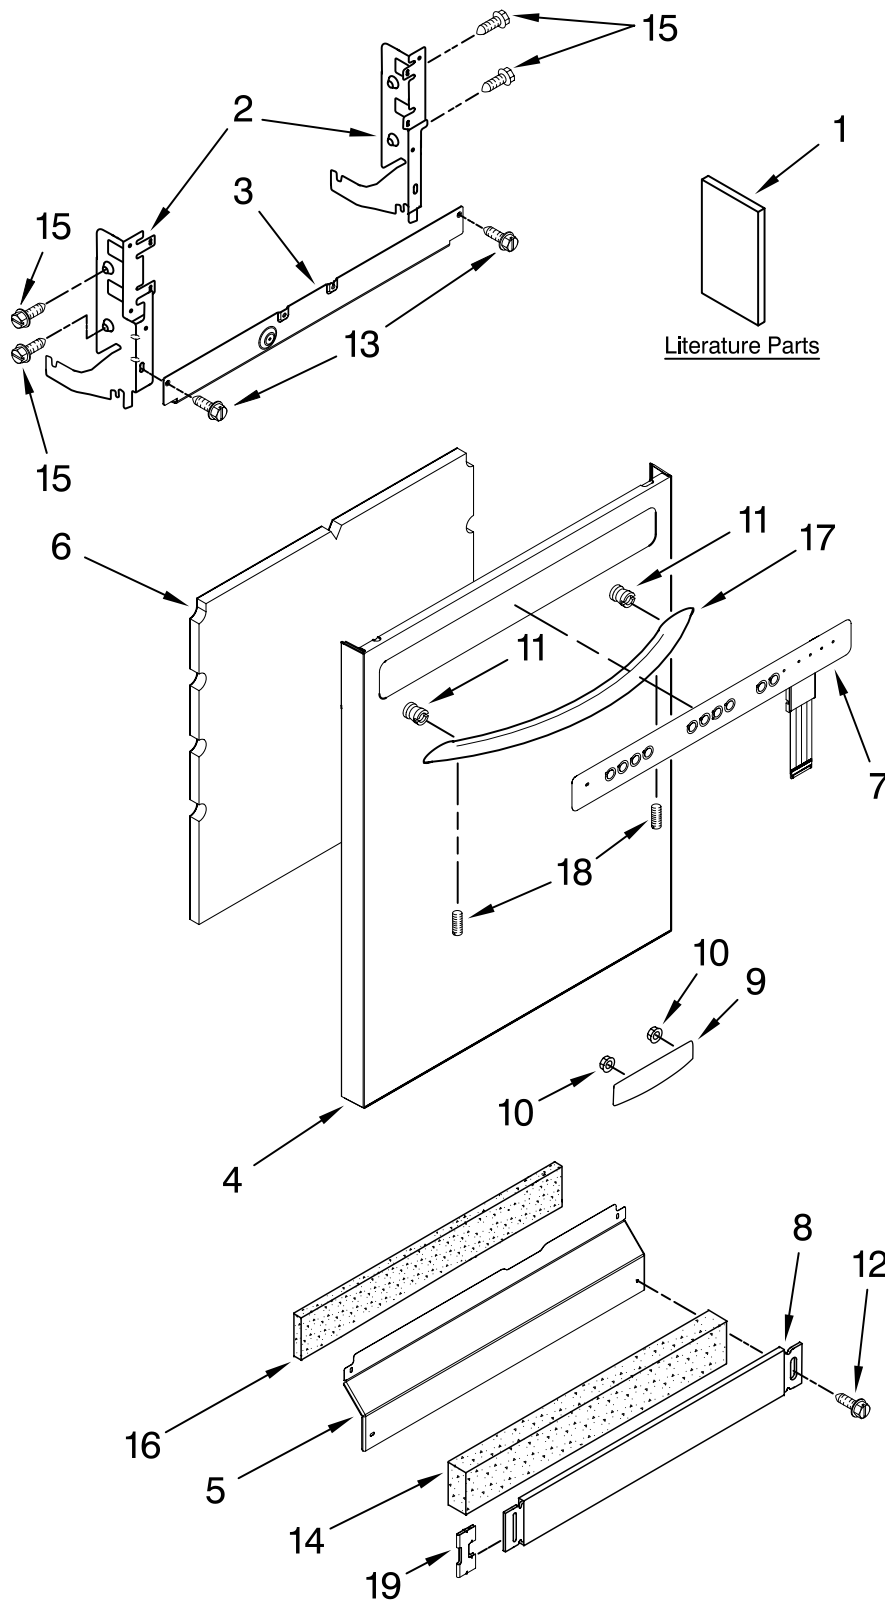

# DOOR AND PANEL PARTS

For Models: KUDK03CTBL0, KUDK03CTWH0, KUDK03CTSS0

(Black)

(White)

(Stainless)

UNDERCOUNTER  
DISHWASHER

**KitchenAid®**

Illus. No.	Part No.	DESCRIPTION
1	W10078153	Literature Parts
		Instructions, Installation
	W10111124	Energy Guide
	8574093	Guide, Use & Care
	W10077822	Guide, Consumer Reference
	W10082651	Tech Sheet
2		Arm, Hinge
	8534854	Left
	8534853	Right
3	8564886	Stiffener, Door
4		Panel Front (Includes Items 6, 9, 10 & 11)
	W10077999	Black
	W10078000	White
	W10078002	Stainless
5		Access Panel (Includes Item 16)
	8558260	Black
	8558261	White
6	8542577	Insulation, Door
7		Bezel, Console
	W10077790	Black
	W10077791	White
	W10077793	Stainless
8		Toe Panel (Includes Items 14 & 19)
	8558252	Black
	8558253	White
9		Nameplate
	W10021860	Black
	W10021870	White
	W10021850	Stainless
10	2004333	Nut
11	8564951	Stud, Mounting
12		Screw
	302868	Black
	3400836	White
	304392	Screw
13	W10073550	Insulation, Toe Panel
14		Panel
15	3400071	Screw
16	W10073540	Insulation, Access Panel
17		Handle (Includes Items 18)
	W10083936	Black
	W10083937	White
	W10083935	Stainless
18	8534008	Screw
19	8269016	Clip, Grounding