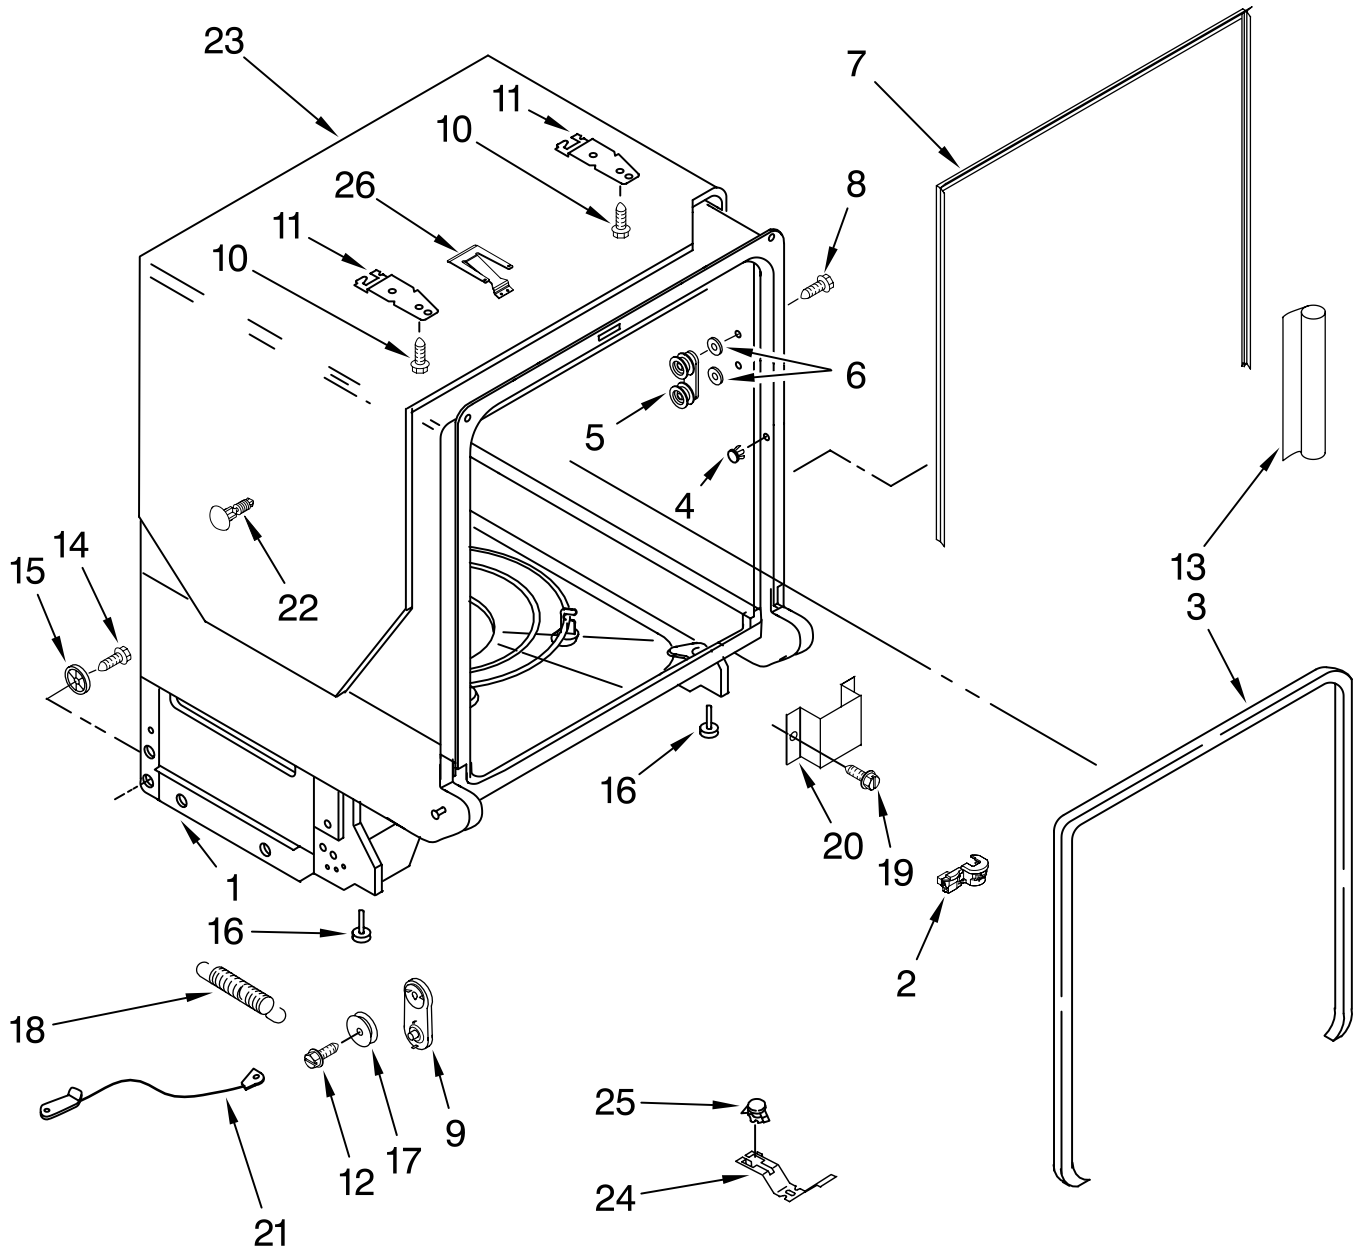

TUB AND FRAME PARTS

For Models: KUDK03CTBL0, KUDK03CTWH0, KUDK03CTSS0
(Black) (White) (Stainless)

FOR ORDERING INFORMATION REFER TO PARTS PRICE LIST

TUB AND FRAME PARTS

For Models: KUDK03CTBL0, KUDK03CTWH0, KUDK03CTSS0
(Black) (White) (Stainless)

Illus. No.	Part No.	DESCRIPTION
1	W10053090	Tub Assembly
2	8573061	Strain Relief
3	W10112096	Door Seal
4	8270119	Plug Tub (2)
5	W10078083	Wheel & Mount Assembly (Also Order Item 6)
6	9743002	Gasket, Bracket Mounting
7	8269110	Seal, Cabinet
8	3400072	Screw
9	8270021	Mount, Door Balance
10	3367670	Screw
11	8269145	Bracket, Undercounter
12	3400074	Screw (2)
13	8574123	Barrier, Moisture Undercounter
14	3370389	Screw (2)
15	8268977	Wheel Leg
16	8524584	Leveler, Leg
17	8524474	Wheel, door Balance
18	8270020	Spring, Door Balance
19	3400892	Screw
20	8268991	Cover, Terminal Box
21	8535568	Link, Door Balance
22	304666	Retainer, Push (2)
23	8573241	Shield, Sound
24	9742648	Bracket, Thermostat
25	661566	Thermostat
26	W10077370	Strike, Latch

FOR ORDERING INFORMATION REFER TO PARTS PRICE LIST