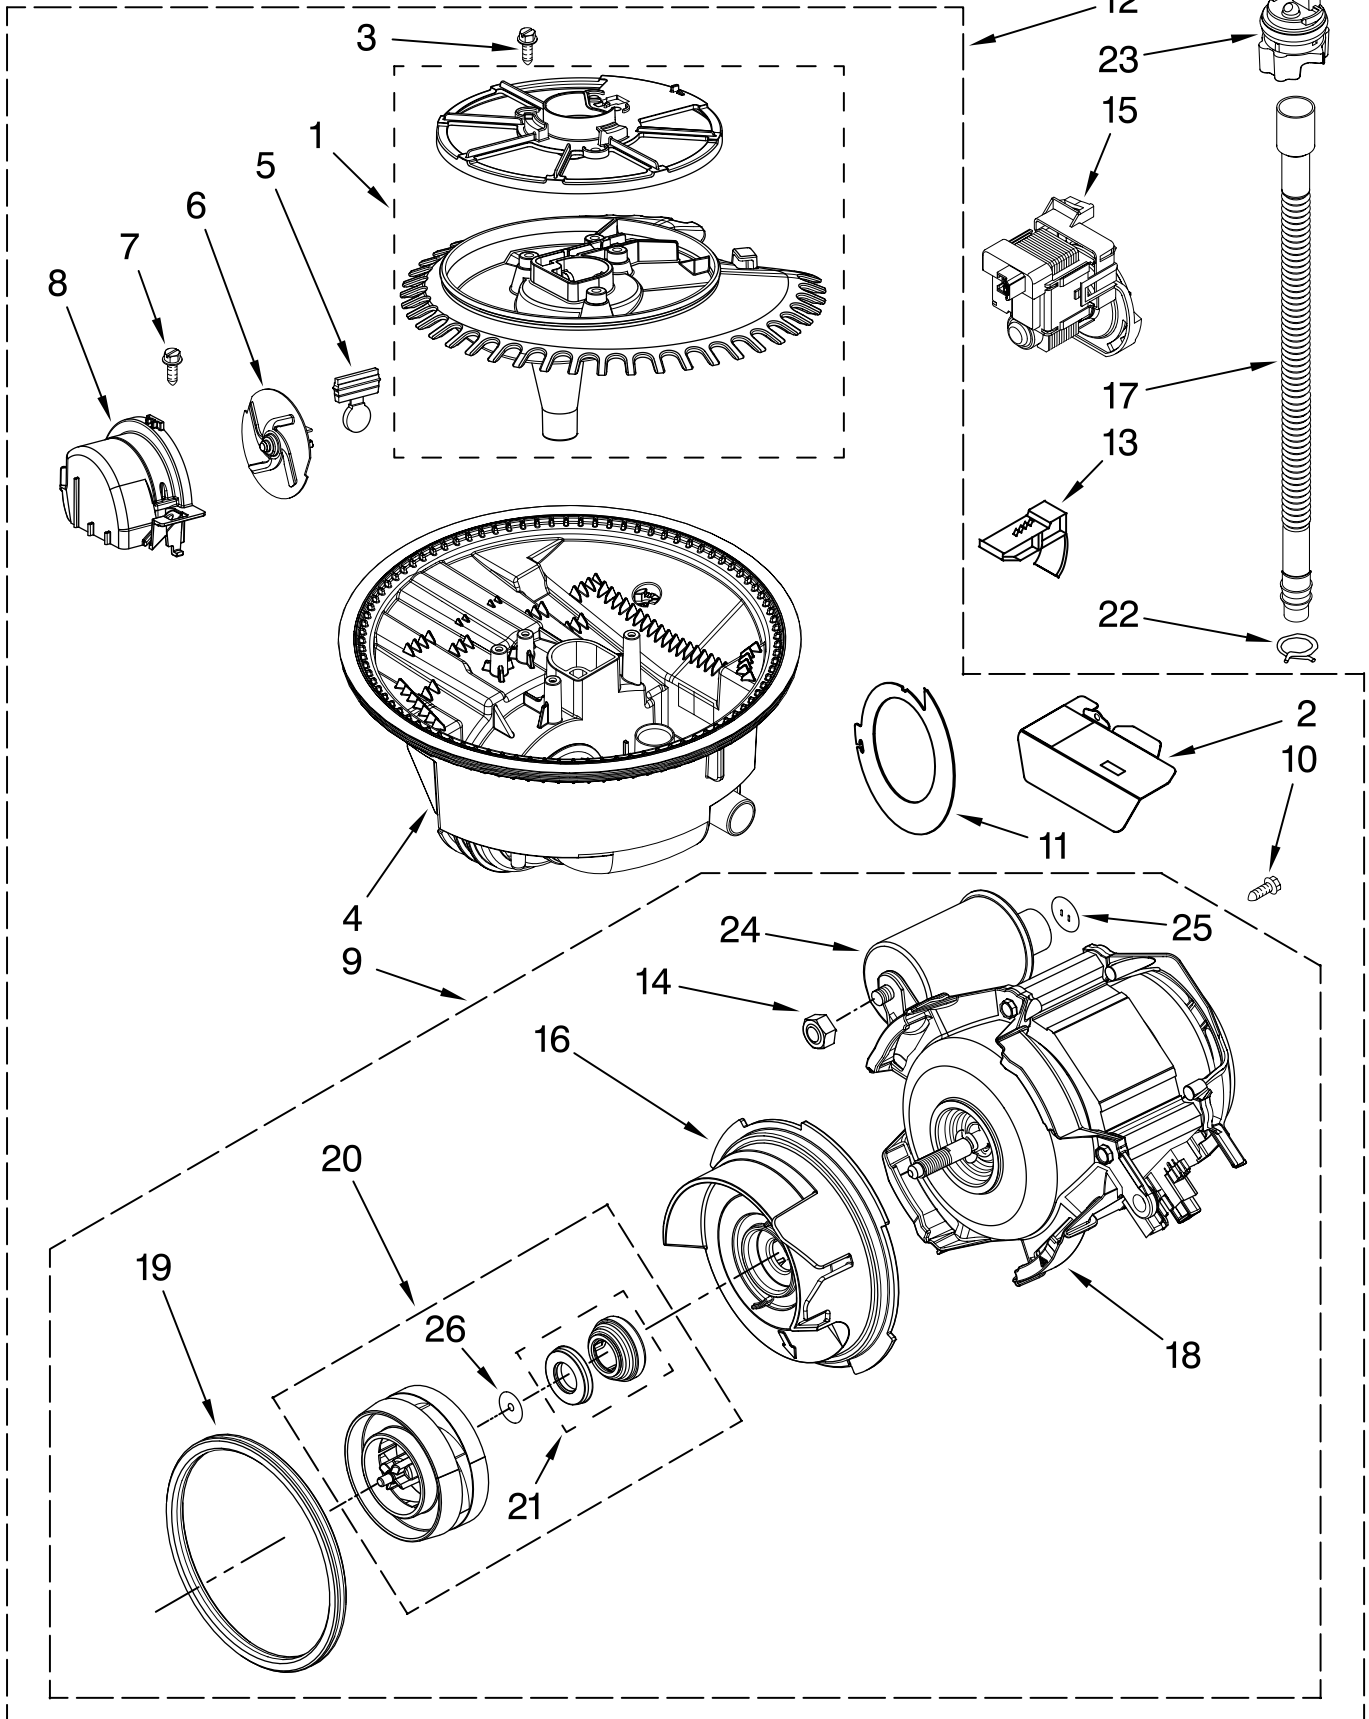

PUMP AND MOTOR PARTS

For Models: KUDK03CTBL0, KUDK03CTWH0, KUDK03CTSS0
(Black) (White) (Stainless)

FOR ORDERING INFORMATION REFER TO PARTS PRICE LIST

PUMP AND MOTOR PARTS

For Models: KUDK03CTBL0, KUDK03CTWH0, KUDK03CTSS0
(Black) (White) (Stainless)

Illus. No.	Part No.	DESCRIPTION
1	8534952	Accumulator Assy
2	8283527	Shield
3	3400069	Screw
4	8572618	Sump (Includes Seal)
5	8268375	Check Valve, Sump
6	W10083957	Chopper Assembly
7	9741232	Screw
8	8531857	Protector, Inlet
9	8535760	Motor Assembly
10	3400217	Screw
11	8268391	Screen, Separation
12	W10084107	Sump & Motor Assembly (Includes Item 15)
13	8269524	Tab, Sump
14	8533949	Nut
15	661662	Pump, Drain
16	8531019	Volute, Back (Also Order Items 21 & 26)
17	8269144	Hose, Drain
18	8535759	Motor
19	8268397	Seal, Volute
20	8531017	Impeller Kit
21	8268403	Face Seal Assembly (Also Order Item 26)
22	356138	Clamp, Hose
23	W10082647	Optical Water Indicator
24	8535474	Capacitor
25	8534946	Shield, Capacitor
26	8531018	Washer

FOR ORDERING INFORMATION REFER TO PARTS PRICE LIST