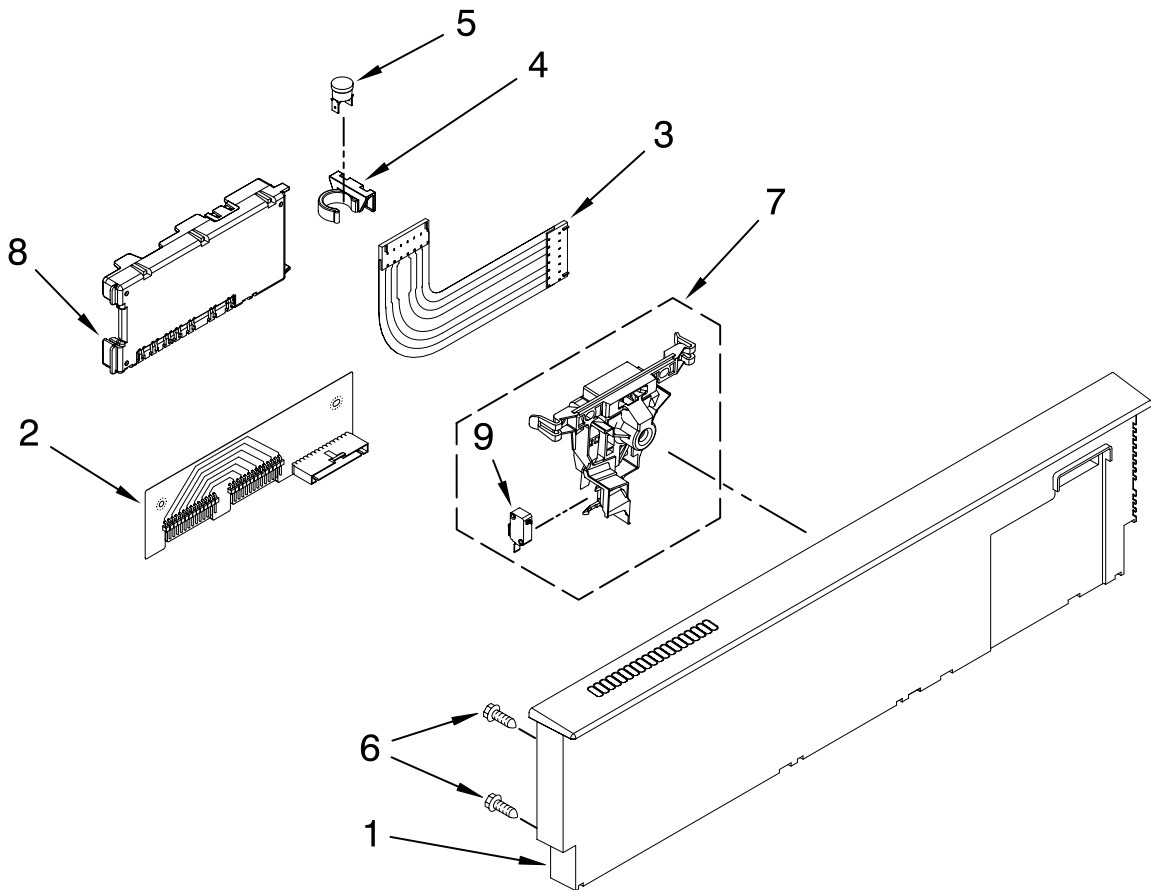

CONTROL PANEL PARTS

For Models: KUDK03CTBL0, KUDK03CTWH0, KUDK03CTSS0
(Black) (White) (Stainless)

Illus. No.	Part No.	DESCRIPTION
1		Console Asm. (Includes Active Overlay & Insert)
	W10078025	Black
	W10078026	White
	W10084122	Stainless
2	8531873	Interconnect
3	8531877	Cable, Ribbon
4	8546546	Clip, BI-Metal
5	661663	BI-Metal
6	3369051	Screw (6)
7	W10077360	Latch Assembly
8	8575277	Control, Electronic
9	W10134019	Switch, Door

FOR ORDERING INFORMATION REFER TO PARTS PRICE LIST