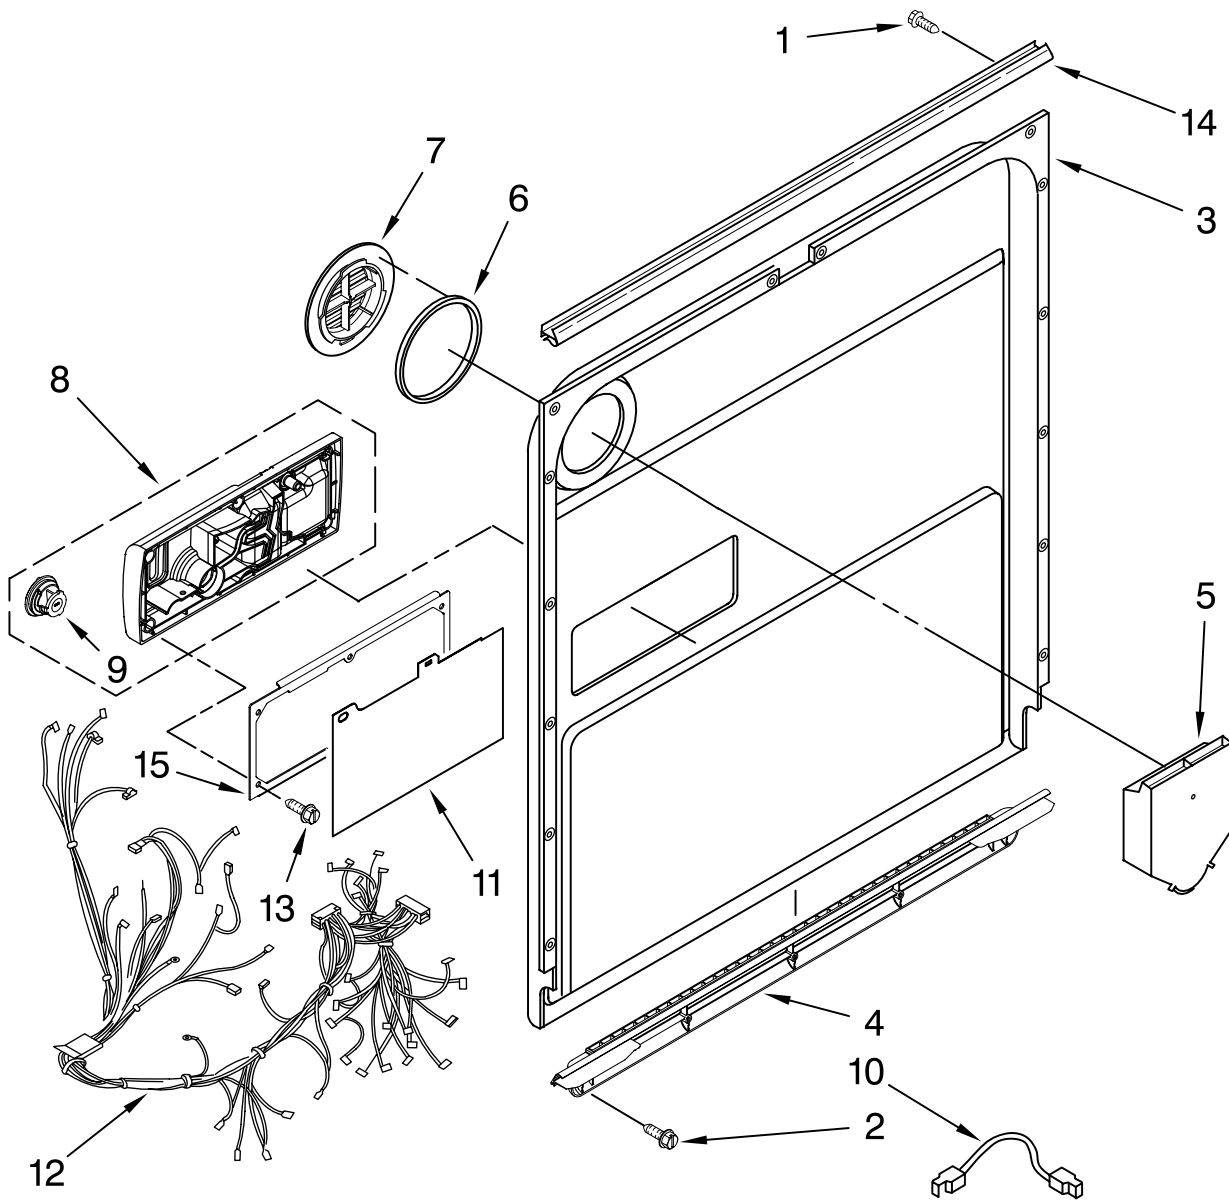

DOOR AND LATCH PARTS

For Models: KUDK03CTBL0, KUDK03CTWH0, KUDK03CTSS0
(Black) (White) (Stainless)

Illus. No.	Part No.	DESCRIPTION
1	3369051	Screw, Door
2	8281217	Screw
3	8530900	Inner Door Mastic Assembly (Also Order Item 6)
4	W10077883	Inlet, Air
5	8572611	Vent Assembly (Also Order Item 6)

Illus. No.	Part No.	DESCRIPTION
6	8269259	Gasket, Vent
7	W10077877	Deflector, Vent (Also Order Item 6)
8	W10077882	Dispenser, Assembly
9	W10077881	Knob, Rinse Aid
10	8545608	Harness, Vent Motor

Illus. No.	Part No.	DESCRIPTION
11	8531865	Shield, Dispenser
12	W10078201	Wiring Harness Main
13	8281154	Screw (6)
14	8535660	Seal, Console/door
15	8535637	Bracket, Dispenser

FOR ORDERING INFORMATION REFER TO PARTS PRICE LIST