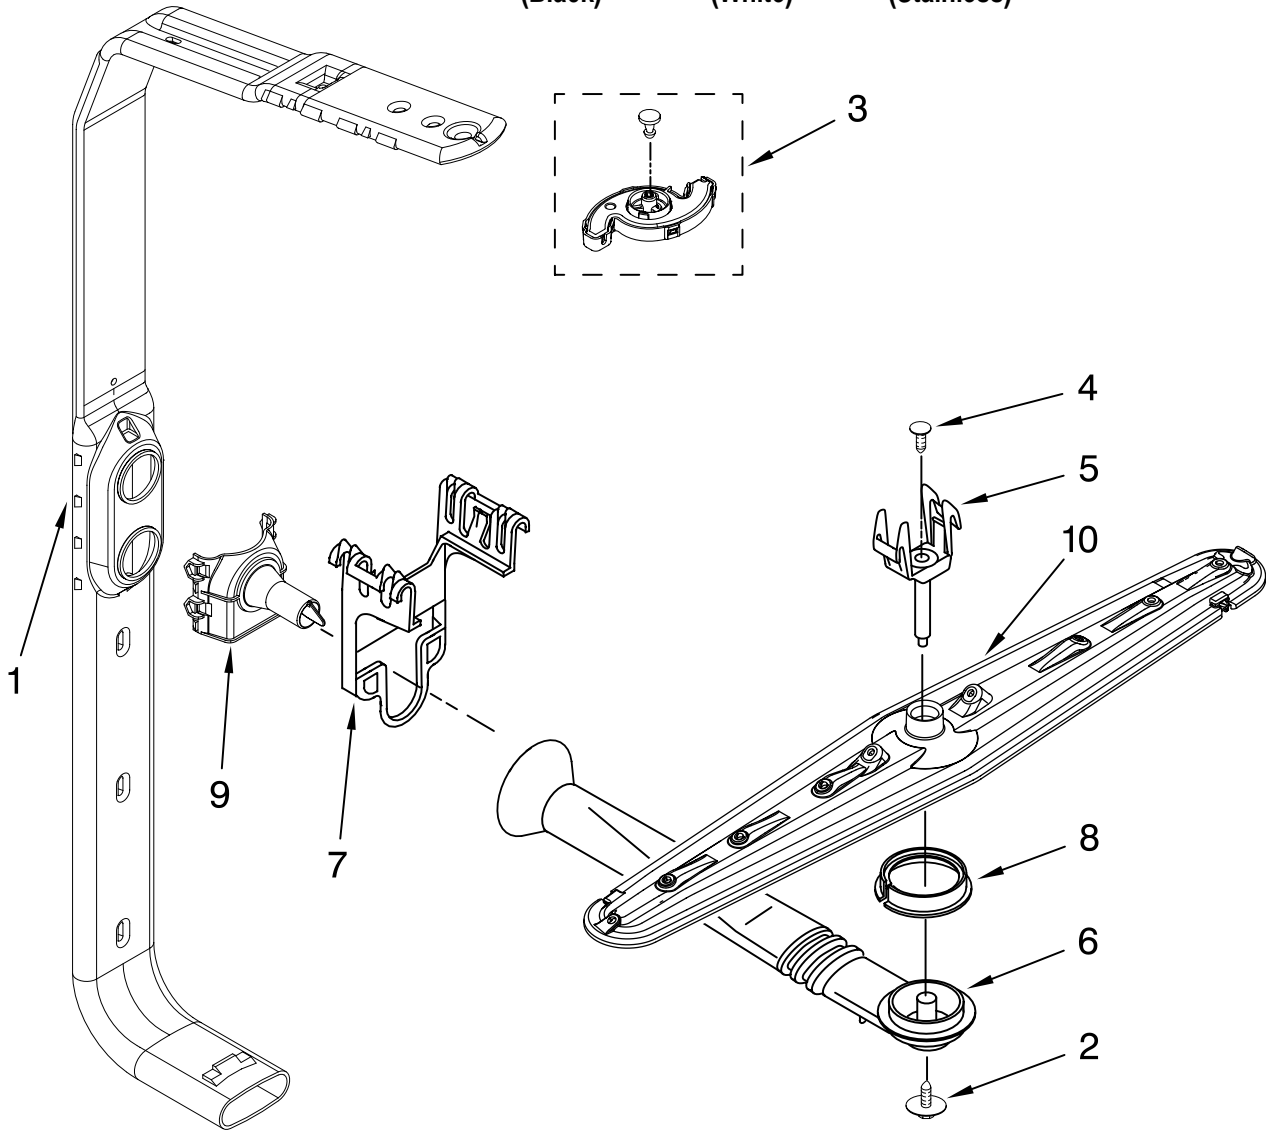

UPPER WASH AND RINSE PARTS

For Models: KUDK03CTBL0, KUDK03CTWH0, KUDK03CTSS0
(Black) (White) (Stainless)

Illus. No.	Part No.	DESCRIPTION
1	W10077896	Feed Tube Assembly (Also Includes Item 3)
2	8533889	Screw
3	8557720	Spinner, 3rd Level
4	3400920	Fastener, Push-In
5	8268354	Mount
6	8268355	Manifold
7	8268349	Hanger
8	8268433	Seal, Sprayarm
9	W10077923	Nozzle-Feed
10	8535086	Sprayarm

FOR ORDERING INFORMATION REFER TO PARTS PRICE LIST