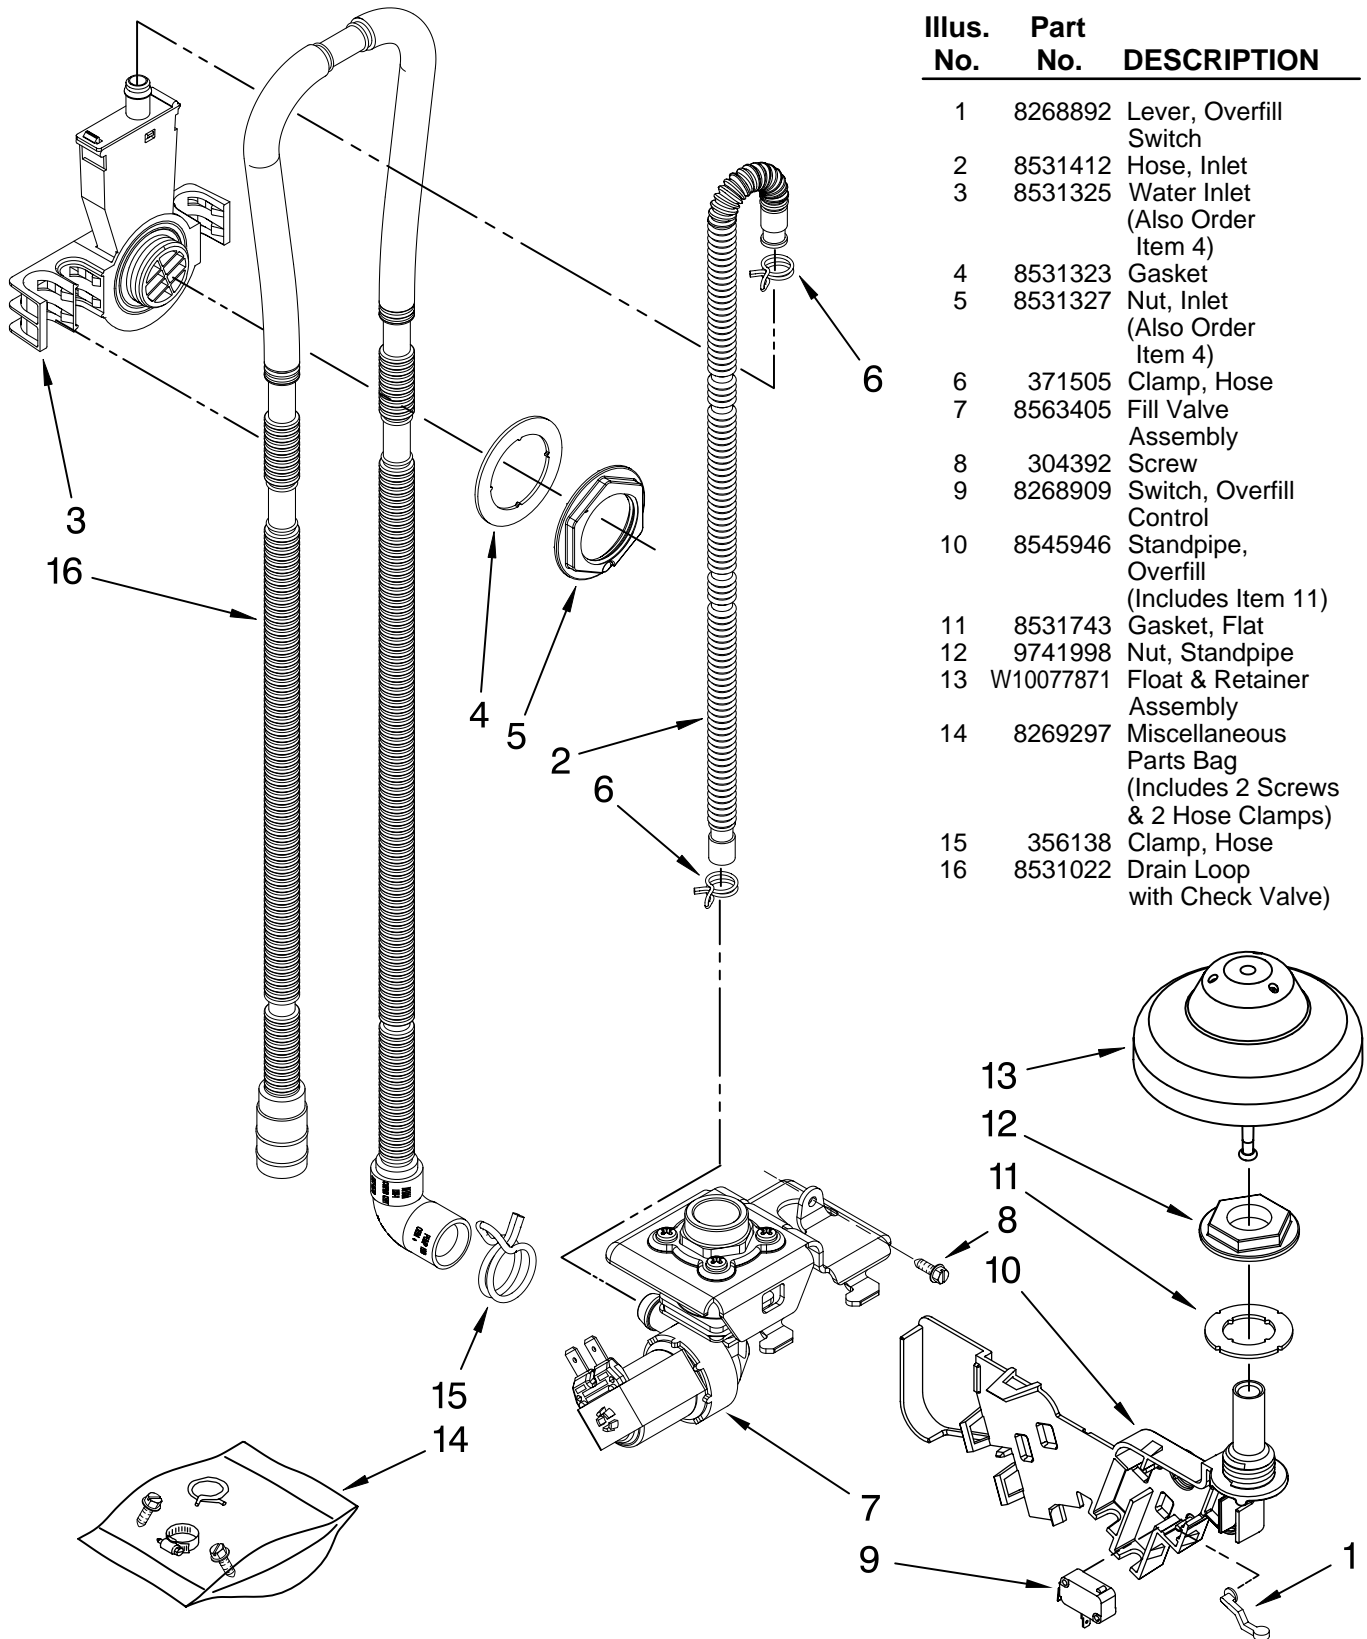

FILL, DRAIN, AND OVERFILL PARTS

For Models: KUDK03CTBL0, KUDK03CTWH0, KUDK03CTSS0
(Black) (White) (Stainless)

Illus. No.	Part No.	DESCRIPTION
1	8268892	Lever, Overflow Switch
2	8531412	Hose, Inlet
3	8531325	Water Inlet (Also Order Item 4)
4	8531323	Gasket
5	8531327	Nut, Inlet (Also Order Item 4)
6	371505	Clamp, Hose
7	8563405	Fill Valve Assembly
8	304392	Screw
9	8268909	Switch, Overflow Control
10	8545946	Standpipe, Overflow (Includes Item 11)
11	8531743	Gasket, Flat
12	9741998	Nut, Standpipe
13	W10077871	Float & Retainer Assembly
14	8269297	Miscellaneous Parts Bag (Includes 2 Screws & 2 Hose Clamps)
15	356138	Clamp, Hose
16	8531022	Drain Loop with Check Valve)

FOR ORDERING INFORMATION REFER TO PARTS PRICE LIST