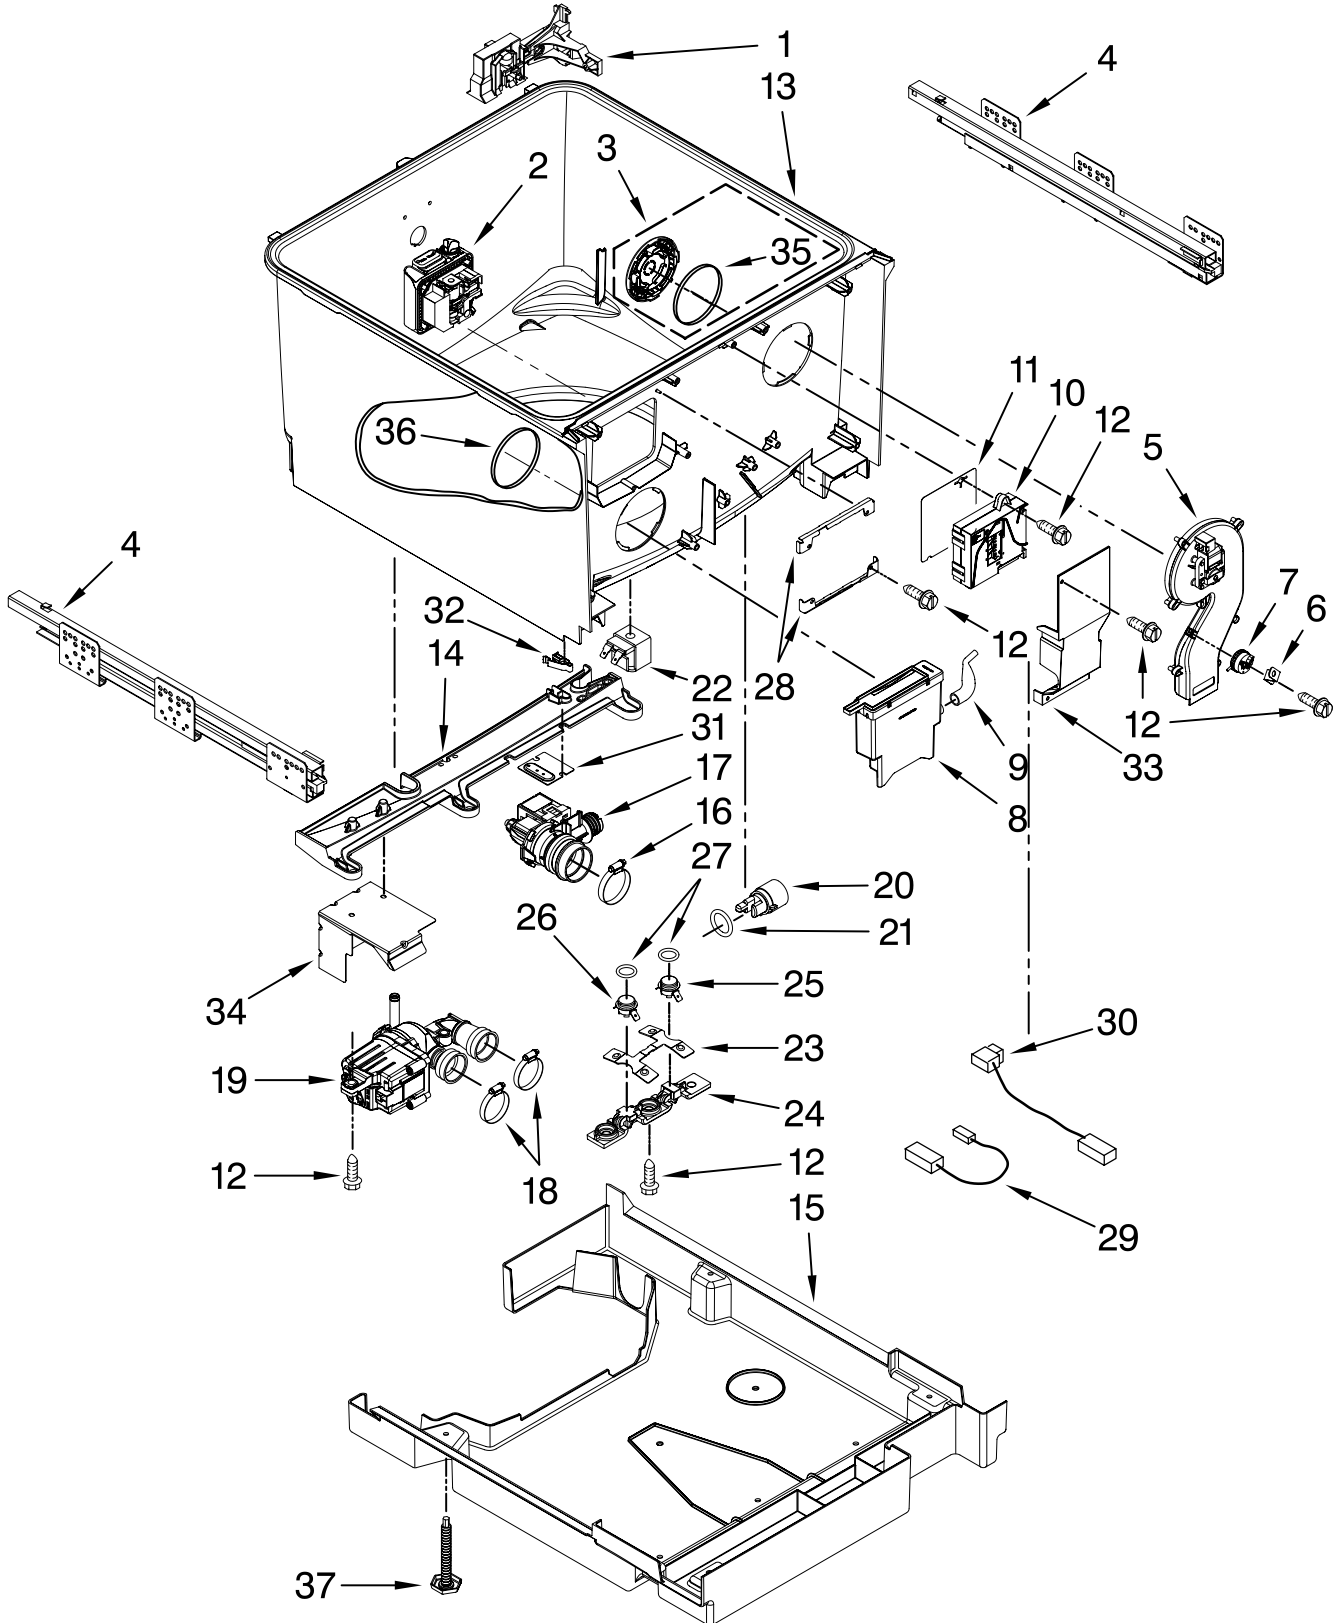

# KitchenAid® FRONT PANEL PARTS

For Model: KUDH03DTSS0

(Stainless)

DRAWER  
DISHWASHER

The model(s) number shown may be different than what is printed on the model/serial tag of your product. The number(s) shown combine the model number and the first two digits of the serial number from the product tag.

Illus. No.	Part No.	DESCRIPTION
5		Handle
	W10185045	Stainless
6		Panel, Drawer (Lower) (Also Order Item 11)
	W10185027	Stainless Steel (Upper) (Nameplate not Included)
	W10185059	Stainless Steel

Illus. No.	Part No.	DESCRIPTION
7	W10117969	Harness, User Interface
8	99003716	Trim, Toe Kick
9	Y912620	Screw
10	99003156	Screw
11		Nameplate
	W10185040	Stainless Steel

# TUB PARTS

For Model: KUDH03DTSS0  
(Stainless)

The model(s) number shown may be different than what is printed on the model/serial tag of your product. The number(s) shown combine the model number and the first two digits of the serial number from the product tag.