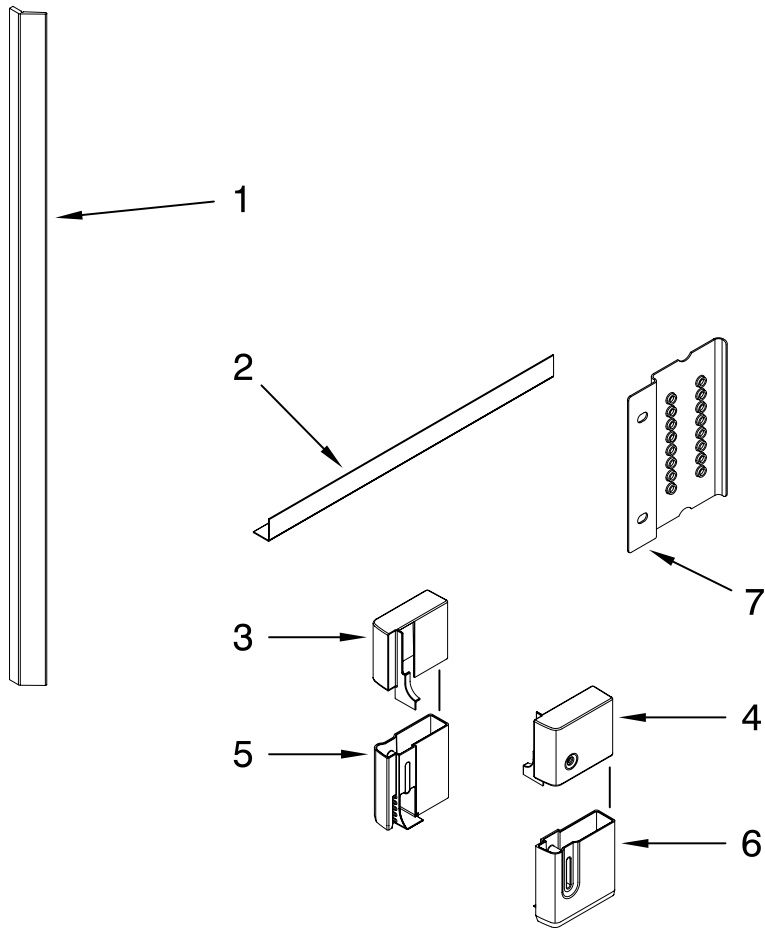

ACCESSORY PARTS

For Model: KUDH03DTSS0

(Stainless)

The model(s) number shown may be different than what is printed on the model/serial tag of your product. The number(s) shown combine the model number and the first two digits of the serial number from the product tag.

Illus. No.	Part No.	DESCRIPTION
1	W10133725	Trim, Side
2	99003716	Trim, Toe Kick (Black)
3		Toe Kick Base (LH)
	Y6920293	Black
	Y6920297	White
4		Toe Kick Base (RH)
	Y6920295	Black
	Y6920299	White
5		Toe Kick Slide (LH)
	Y6920294	Black
	Y6920298	White
6		Toe Kick Slide (RH)
	Y6920296	Black
	Y6920300	White
7	Y6920591	Bracket, Mounting

FOR ORDERING INFORMATION REFER TO PARTS PRICE LIST