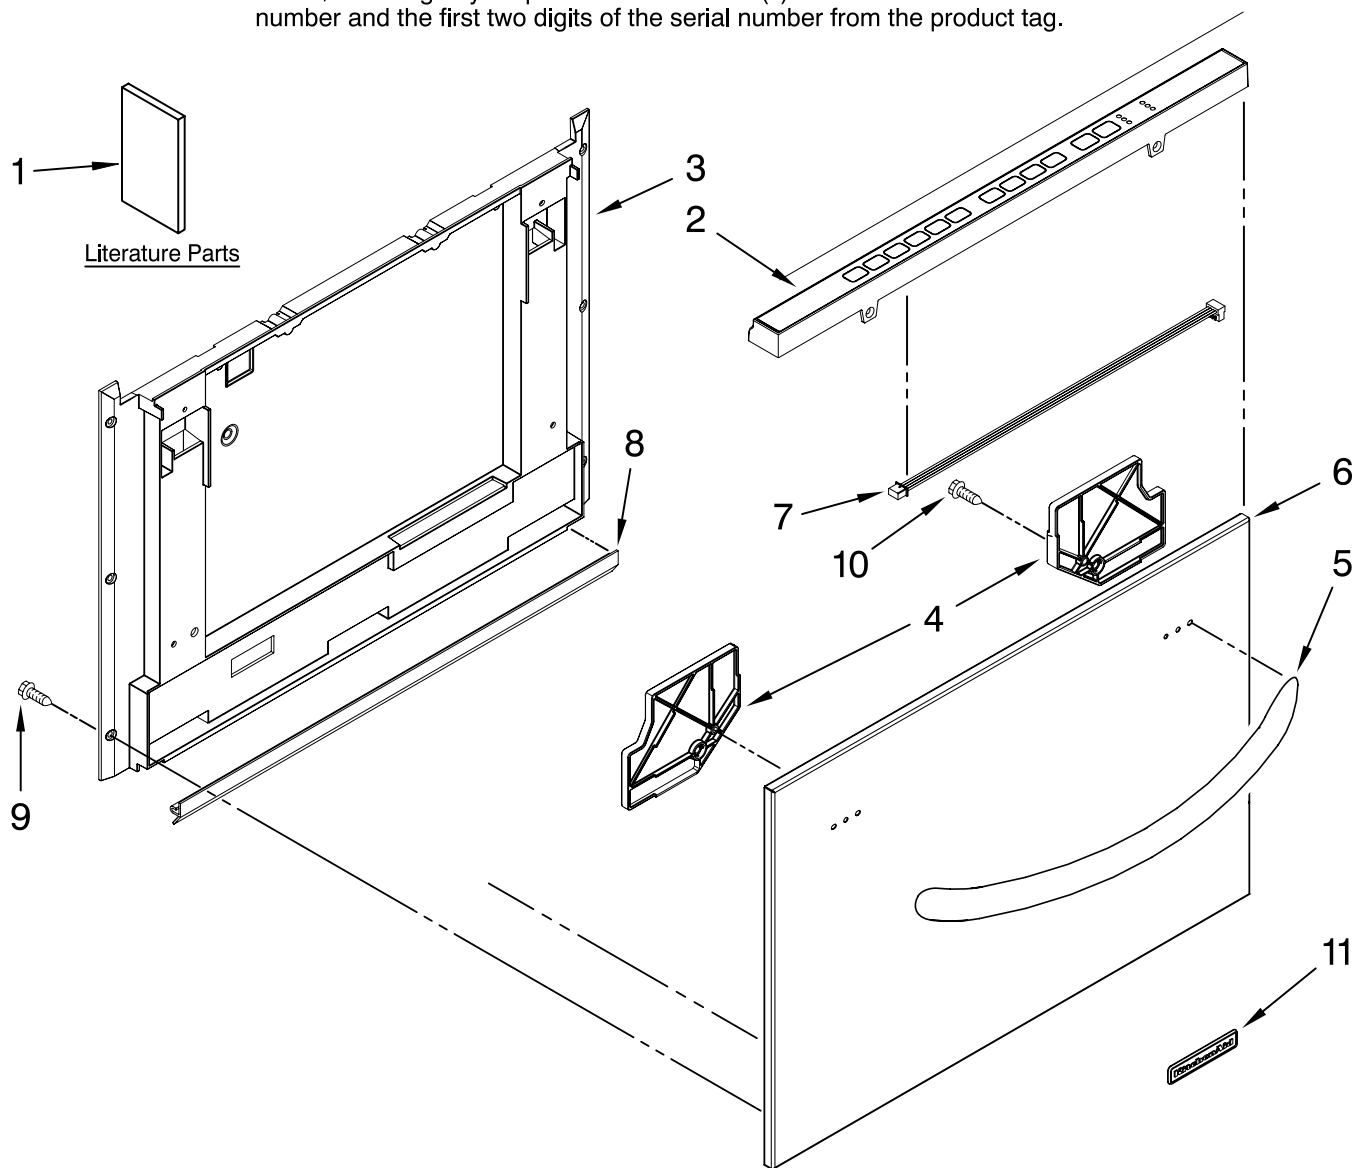

# KitchenAid® FRONT PANEL PARTS

For Model: KUDH03DTSS0

(Stainless)

DRAWER  
DISHWASHER

The model(s) number shown may be different than what is printed on the model/serial tag of your product. The number(s) shown combine the model number and the first two digits of the serial number from the product tag.