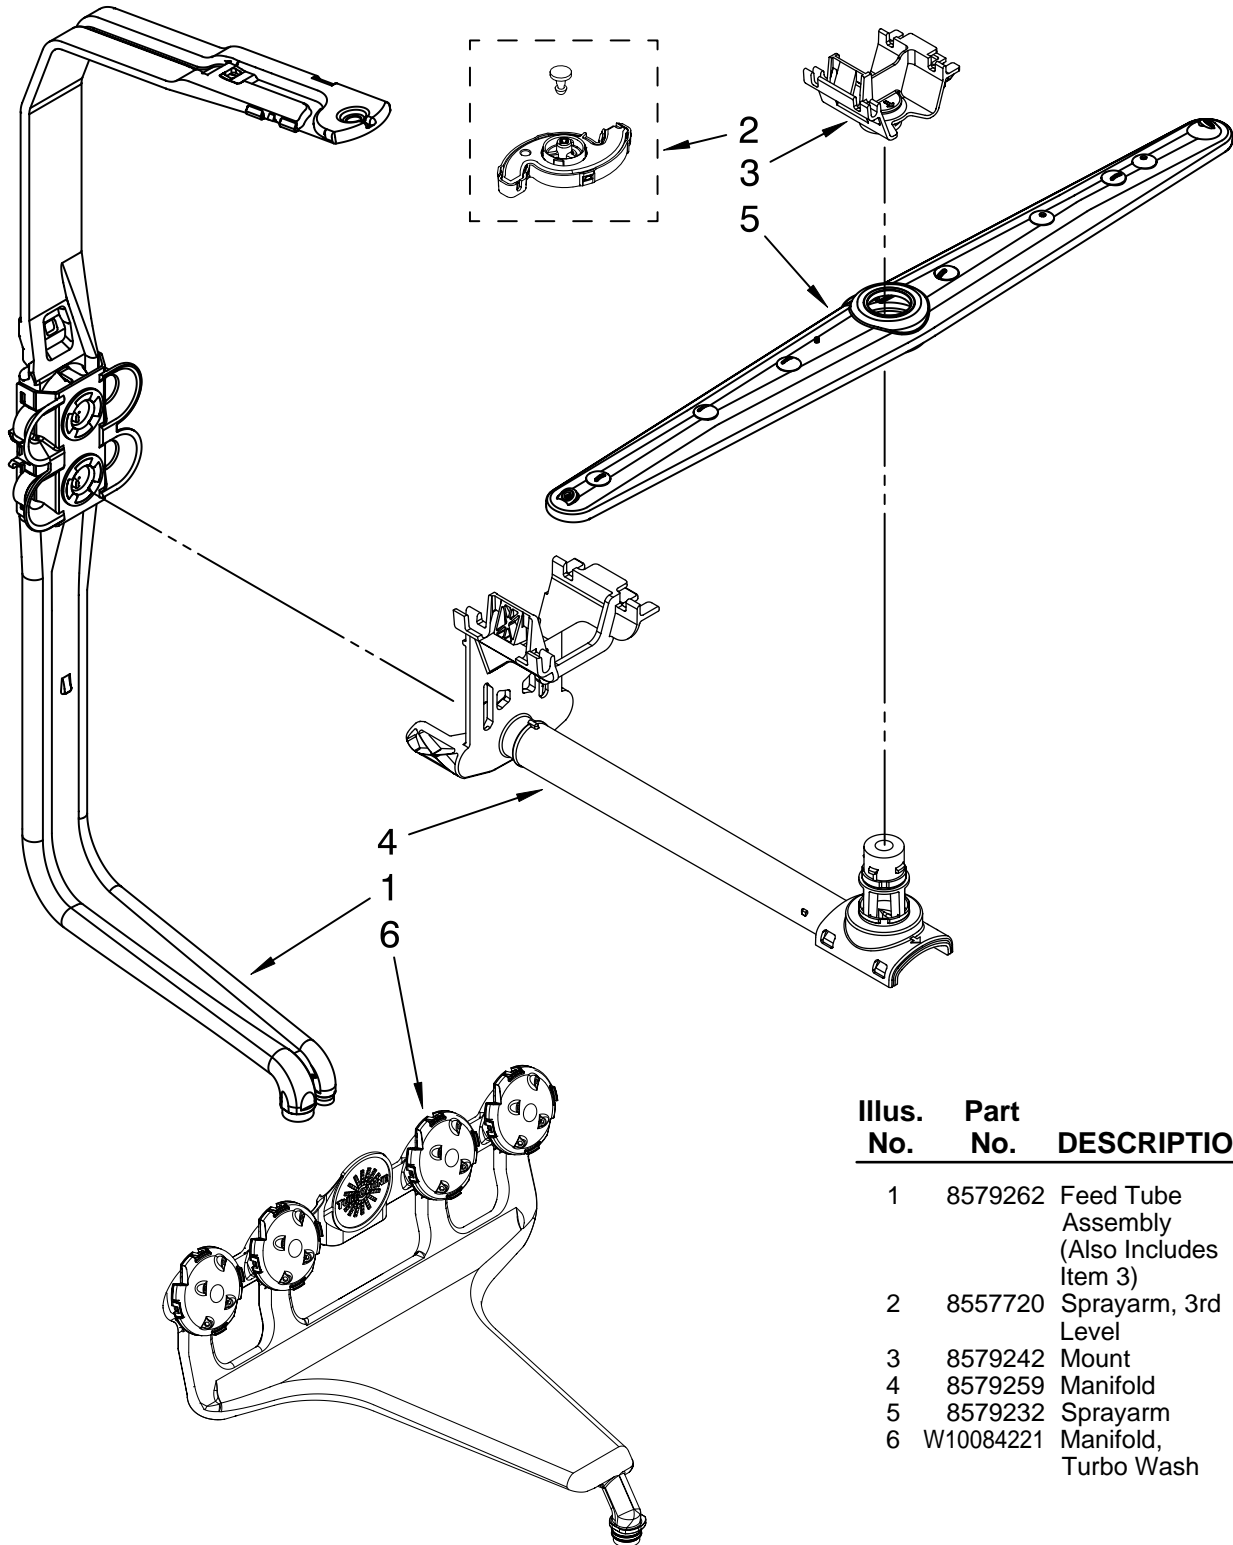

UPPER WASH AND RINSE PARTS

For Model: KUDE70FVSS1

(Stainless)

Illus. No.	Part No.	DESCRIPTION
1	8579262	Feed Tube Assembly (Also Includes Item 3)
2	8557720	Sprayarm, 3rd Level
3	8579242	Mount
4	8579259	Manifold
5	8579232	Sprayarm
6	W10084221	Manifold, Turbo Wash

FOR ORDERING INFORMATION REFER TO PARTS PRICE LIST