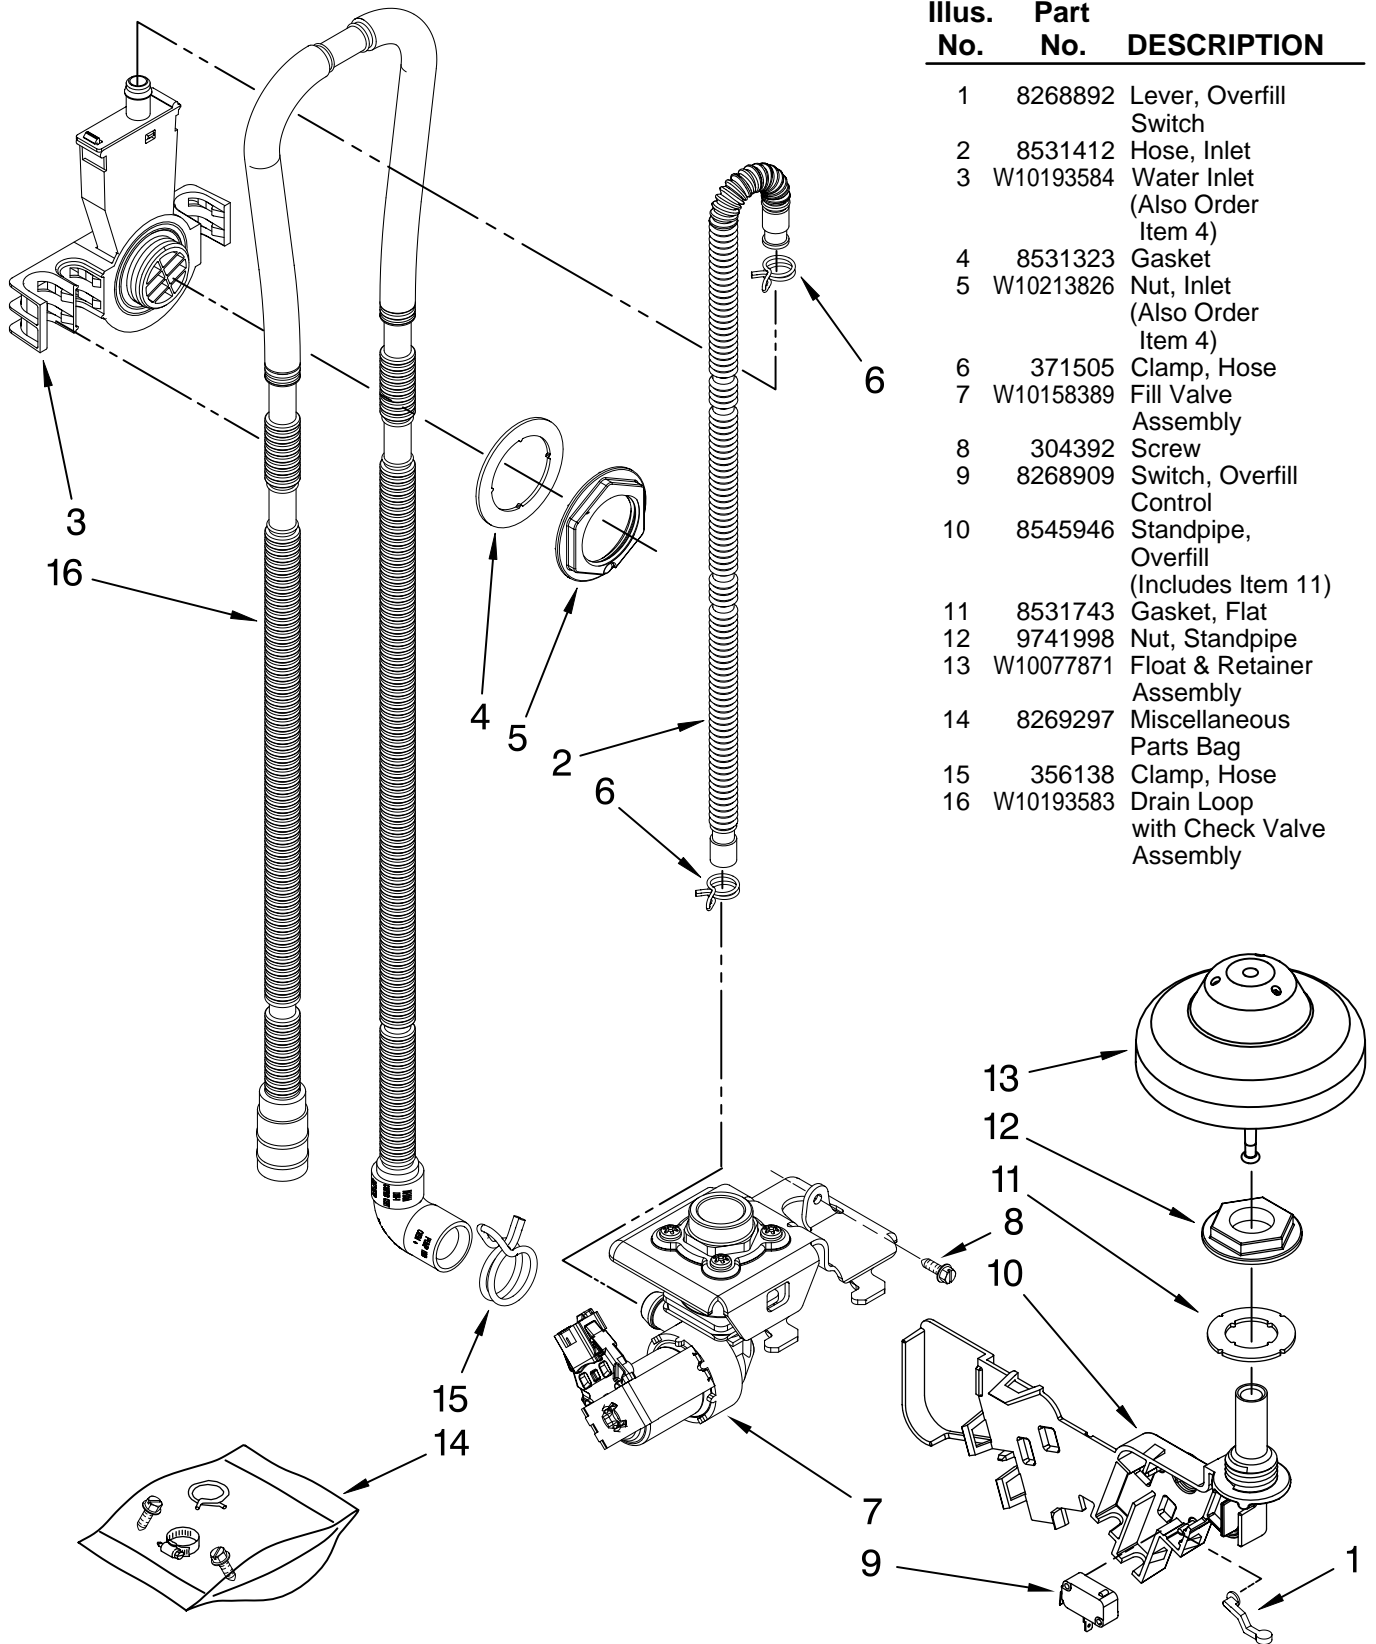

FILL, DRAIN AND OVERFILL PARTS

For Model: KUDE70FVSS1
(Stainless)

Illus. No.	Part No.	DESCRIPTION
1	8268892	Lever, Overflow Switch
2	8531412	Hose, Inlet
3	W10193584	Water Inlet (Also Order Item 4)
4	8531323	Gasket
5	W10213826	Nut, Inlet (Also Order Item 4)
6	371505	Clamp, Hose
7	W10158389	Fill Valve Assembly
8	304392	Screw
9	8268909	Switch, Overflow Control
10	8545946	Standpipe, Overflow (Includes Item 11)
11	8531743	Gasket, Flat
12	9741998	Nut, Standpipe
13	W10077871	Float & Retainer Assembly
14	8269297	Miscellaneous Parts Bag
15	356138	Clamp, Hose
16	W10193583	Drain Loop with Check Valve Assembly

FOR ORDERING INFORMATION REFER TO PARTS PRICE LIST