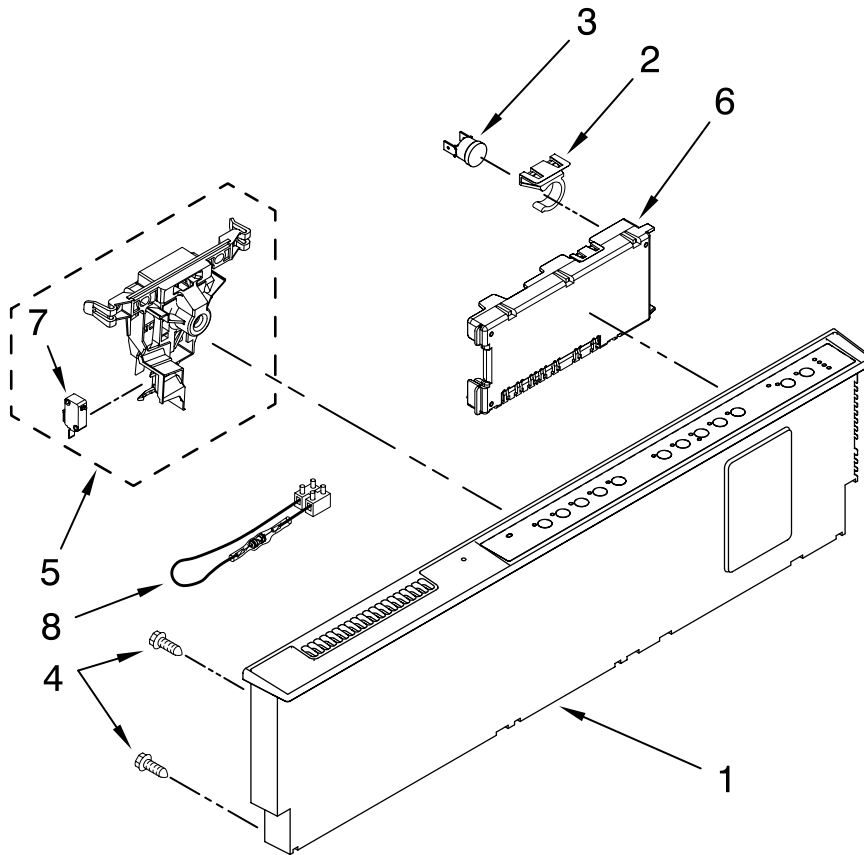

CONTROL PANEL PARTS

For Model: KUDE70FVSS1

(Stainless)

Illus. No.	Part No.	DESCRIPTION
1		Console Assembly (Includes Insert) Stainless
2	W10056365	8546546 Clip, Bi-Metal
3	661663	Bi-Metal
4	3369051	Screw
5	W10077360	Latch Assembly
6	W10056352	Control, Electronic
7	W10134019	Switch, Door
8	W10083167	Fuse, In-Line

FOR ORDERING INFORMATION REFER TO PARTS PRICE LIST