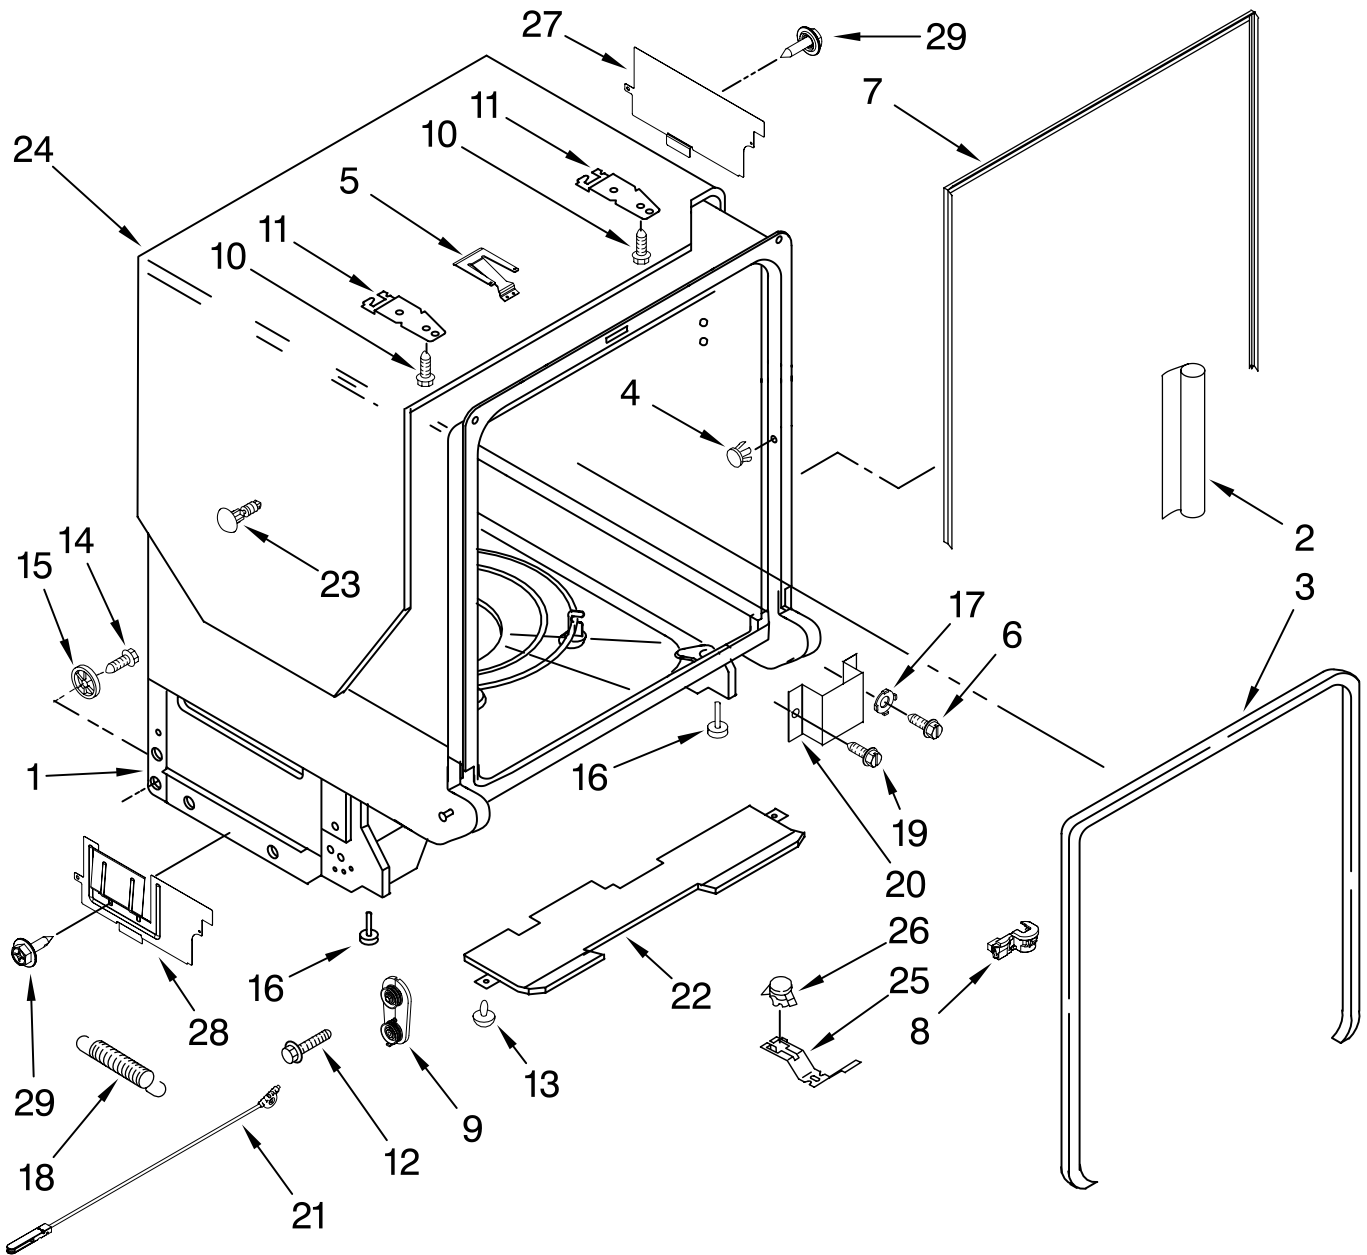

TUB AND FRAME PARTS

For Model: KUDE70FVSS1

(Stainless)

FOR ORDERING INFORMATION REFER TO PARTS PRICE LIST

TUB AND FRAME PARTS

For Model: KUDE70FVSS1

(Stainless)

Illus. No.	Part No.	DESCRIPTION
1	W10213821	Tub Assembly (Also Includes Heater Assembly)
2	8574123	Barrier, Moisture Undercounter
3	W10112096	Door Seal
4	W10082838	Plug Tub
5	W10077370	Strike, Plate
6	3400014	Screw
7	W10179427	Seal, Cabinet
8	8573061	Strain Relief
9	W10084086	Door, Balance Assembly
10	3367670	Screw
11	8269145	Bracket, Undercounter
12	3400074	Screw
13	3400924	Retainer, Push-in
14	3370389	Screw
15	8268977	Wheel Leg
16	8524584	Leveler, Leg
17	3378128	Washer Pronged Cup
18	8270020	Spring, Door Balance
19	3400892	Screw
20	8268991	Cover, Terminal Box
21	W10158291	Cable, Door Assembly
22	8268582	Insulator, Sound
23	304666	Retainer, Push
24	8573239	Shield, Sound Tub
25	9742648	Bracket, Thermostat
26	661566	Thermostat
27	W10190766	Panel, Right Side
28	W10190767	Panel, Left Side
29	3400924	Retainer, Push

FOR ORDERING INFORMATION REFER TO PARTS PRICE LIST