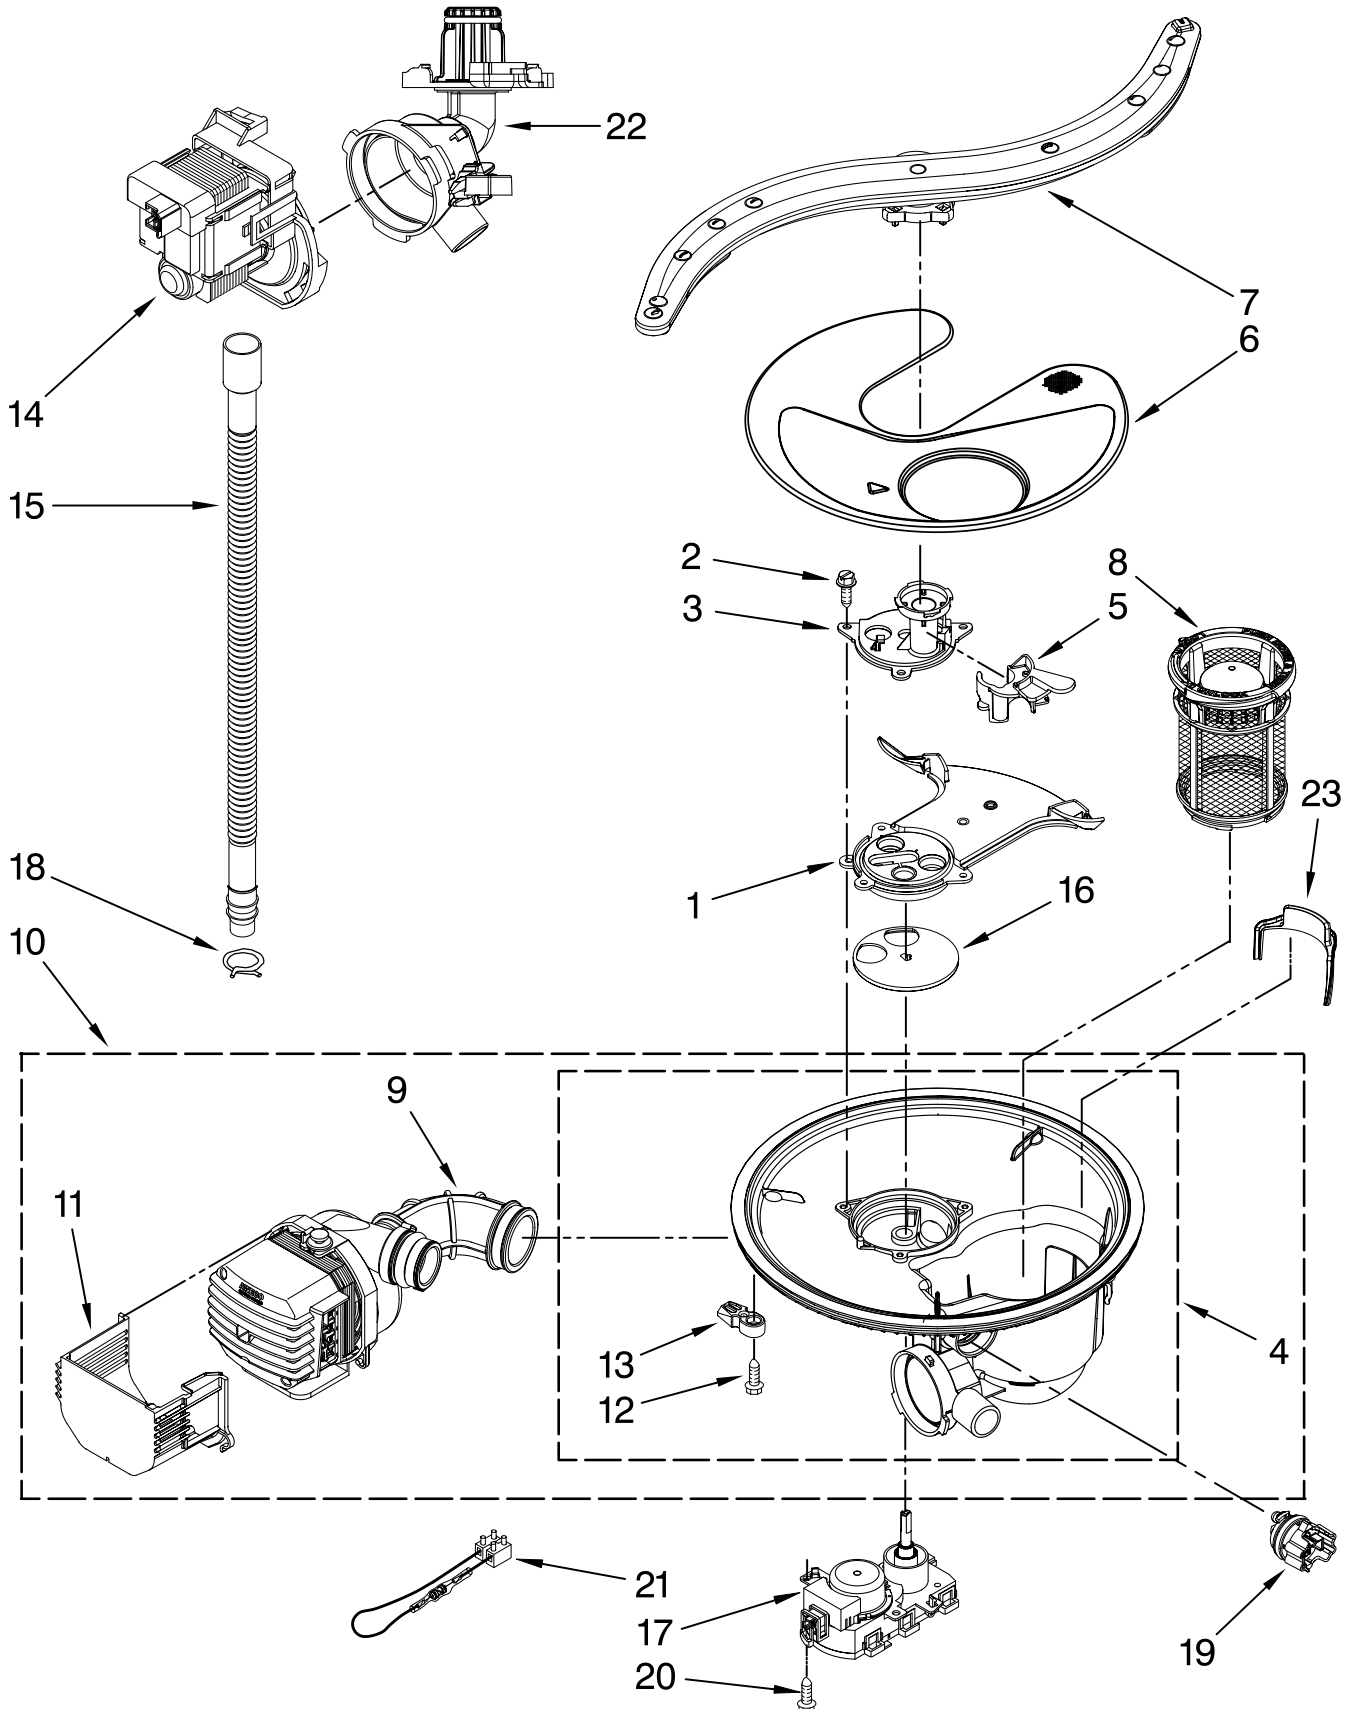

PUMP, WASHARM AND MOTOR PARTS

For Model: KUDE70FVSS1

(Stainless)

FOR ORDERING INFORMATION REFER TO PARTS PRICE LIST

PUMP, WASHARM AND MOTOR PARTS

For Model: KUDE70FVSS1

(Stainless)

<u>Illus. No.</u>	<u>Part No.</u>	<u>DESCRIPTION</u>
1	8579241	Cover, Sieve
2	3400069	Screw
3	8579240	Cover, Outlet
4	W10208687	Sump With Seal (Includes Items 12, 13 and 2 Hose Clamps)
5	8579298	Retainer, Feed Tube
6	8579253	Screen
7	W10084508	Wash Arm Assembly
8	W10056426	Filter Cup, Assembly
9	8531325	Hose, Inlet (Includes 3 Hose Clamps)
10	W10056309	Motor & Sump Assy. (Includes Item 21)
11	8579272	Shield, Motor
12	3400072	Screw
13	8579289	Tab, Sump
14	W10158351	Pump, Drain
15	8269144	Hose, Drain
16	8579251	Disc-Valve Diverter
17	W10208691	Motor, Diverter Valve (Includes Item 21)
18	356138	Hose Clamp
19	W10134017	Optical Water Indicator
20	9741232	Screw
21	W10083167	Fuse In-Line
22	W10179455	Drain De-Coupler Assembly
23	W10056308	Baffle, Sump

FOR ORDERING INFORMATION REFER TO PARTS PRICE LIST