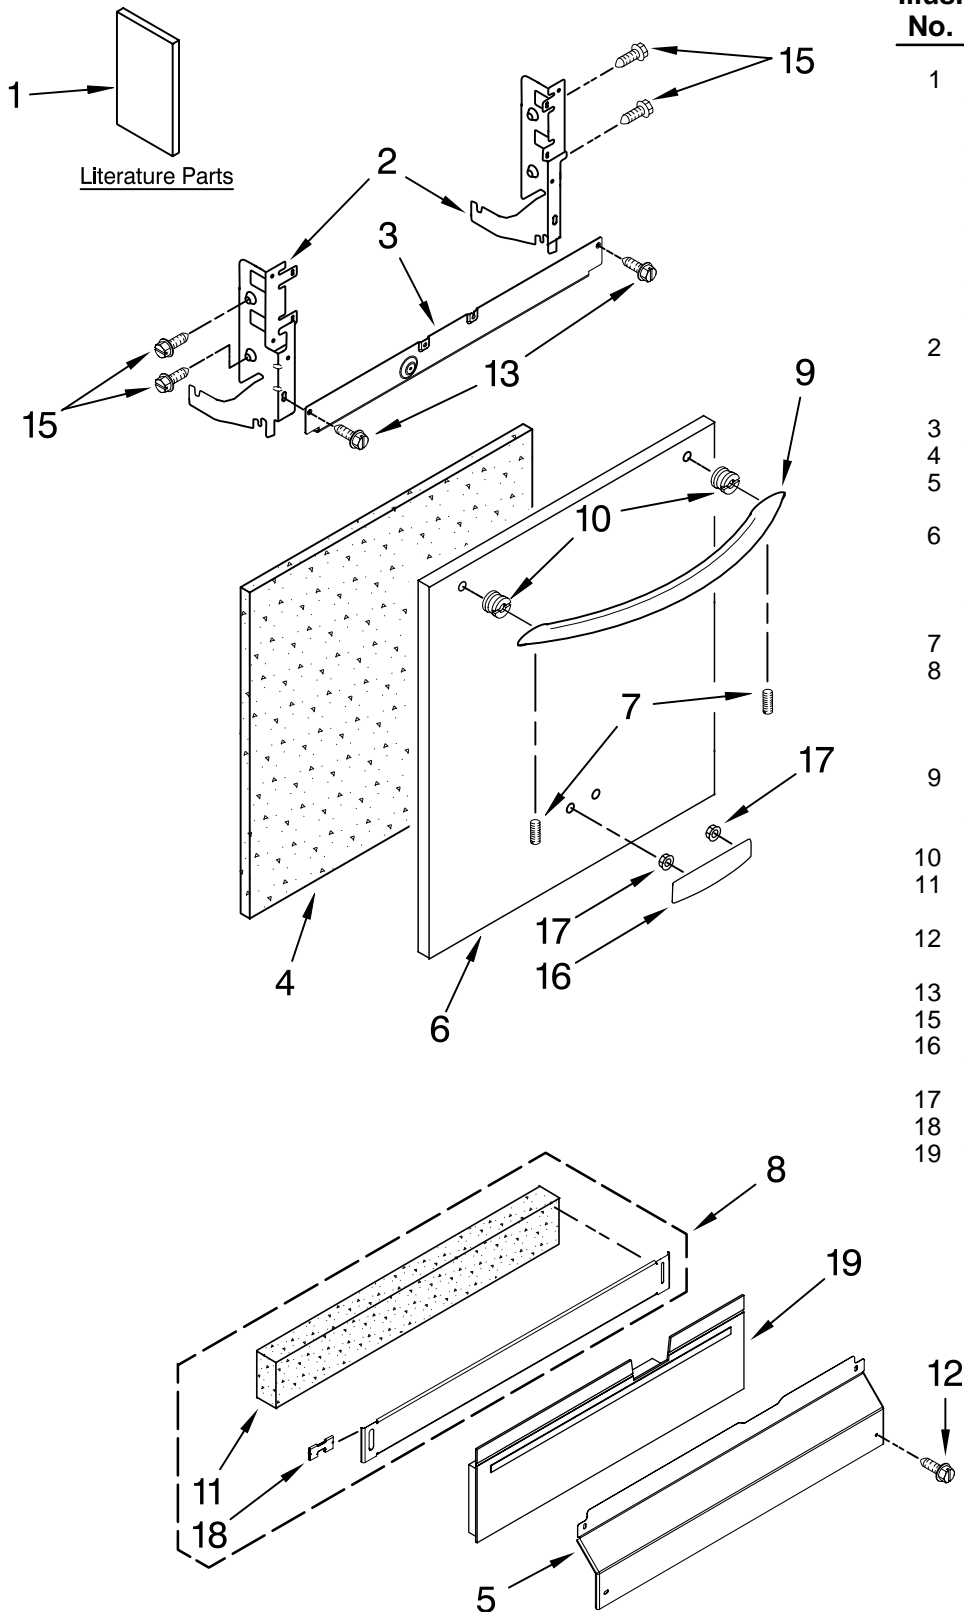

# DOOR AND PANEL PARTS

For Model: KUDE70FVSS1  
(Stainless)

UNDERCOUNTER  
DISHWASHER

Illus. No.	Part No.	DESCRIPTION
1		Literature Parts
	W10056407	Instructions, Installation
	W10194847	Energy Guide
	W10208709	Guide, Use & Care English
	W10208710	Guide, Use & Care Spanish
	W10142826	Tech Sheet
	W10158347	Tech Sheet, French
2		Arm, Hinge
	8534854	Left
	8534853	Right
3	8268983	Stiffener, Door
4	W10073520	Insulation, Door
5		Access Panel
	8573255	Black
6		Panel, Full Front (Includes Items 4, 10, 16 & 17)
	W10137623	Stainless
7	8534008	Screw
8		Toe Panel (Includes Items 11 & 18)
	8558252	Black
9		Handle Assy (Includes Item 7)
	W10083935	Stainless
10	8564951	Stud, Mounting
11	8268581	Insulation, Toe Panel
12		Screw
	302868	Black
13	304392	Screw
15	3400071	Screw
16		Nameplate
	W10021850	Stainless
17	2004333	Nut
18	8269016	Clip, Grounding
19	W10056310	Pad, Barrier