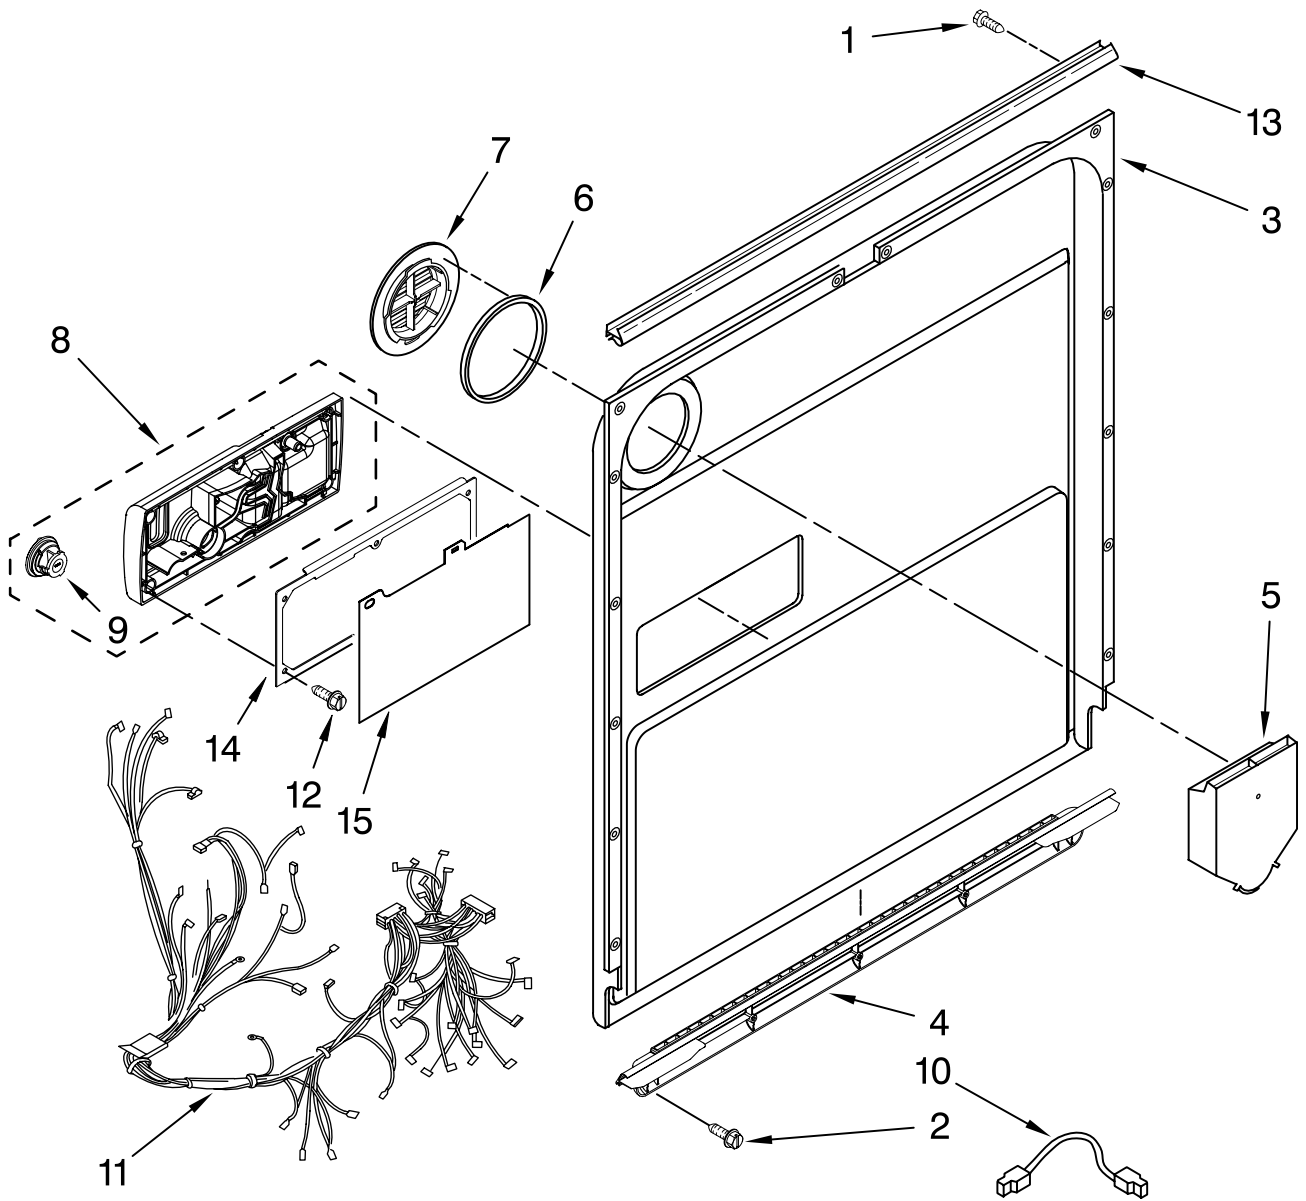

DOOR AND LATCH PARTS

For Model: KUDE70FVSS1

(Stainless)

Illus. No.	Part No.	DESCRIPTION
1	3369051	Screw, Door
2	8281217	Screw
3	W10056250	Inner Door Mastic Assembly (Also Order Item 6)
4	W10077883	Inlet, Air
5	8572611	Vent Assembly (Also Order Item 6)

Illus. No.	Part No.	DESCRIPTION
6	8269259	Gasket, Vent
7	W10077877	Deflector, Vent (Also Order Item 6)
8	W10224431	Dispenser, Assembly
9	W10077881	Knob, Rinse Aid

Illus. No.	Part No.	DESCRIPTION
10	8545608	Harness, Vent Motor
11	W10238390	Wiring Harness
12	W10177098	Screw
13	8535660	Seal, Console/door
14	8535637	Bracket, Dispenser
15	8531865	Shield, Dispenser

FOR ORDERING INFORMATION REFER TO PARTS PRICE LIST