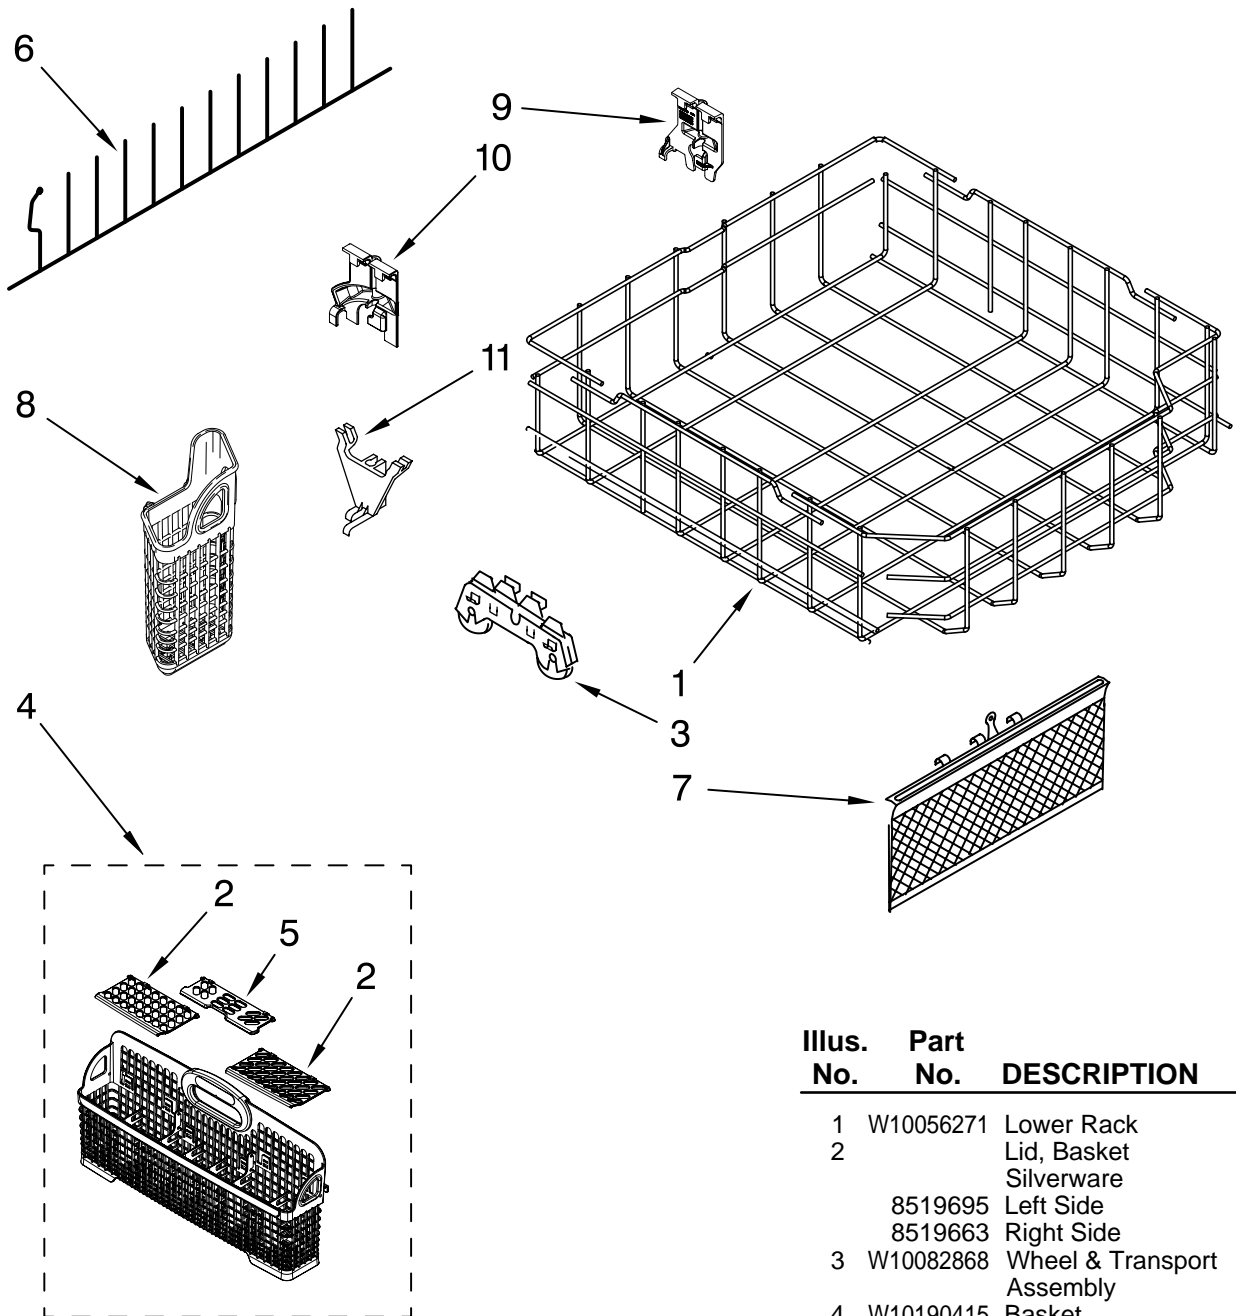

LOWER RACK PARTS

For Model: KUDE70FVSS1

(Stainless)

Illus. No.	Part No.	DESCRIPTION
1	W10056271	Lower Rack
2		Lid, Basket Silverware
	8519695	Left Side
	8519663	Right Side
3	W10082868	Wheel & Transport Assembly
4	W10190415	Basket, Silverware
5	8519662	Lid, Basket Center
6	W10056272	Tine, Row
7	8519716	Basket, Small Items
8	8519702	Basket, Utensil
9	W10175279	Retainer, Tine Row
10	W10078215	Retainer, Tine Row (Combo)
11	W10078227	Pivot, Tine Row

FOR ORDERING INFORMATION REFER TO PARTS PRICE LIST