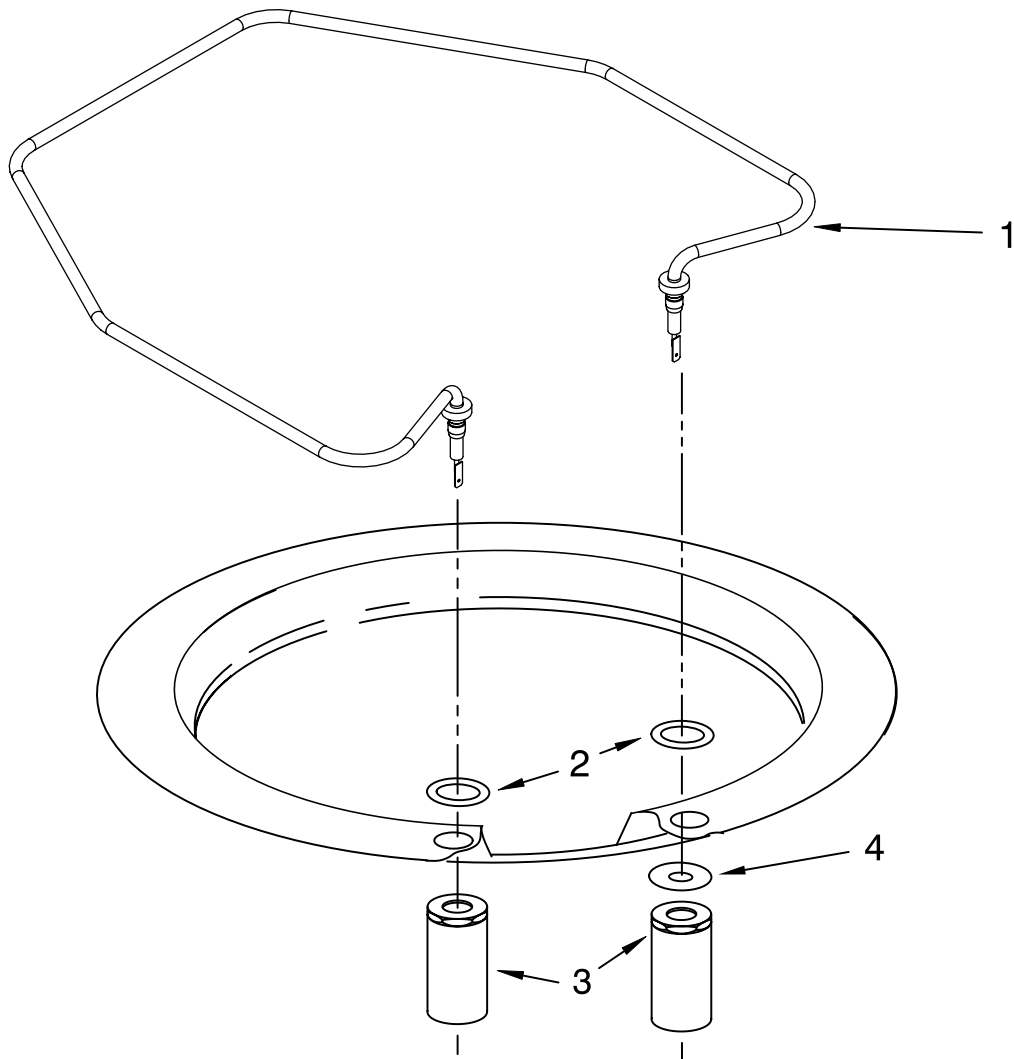

HEATER PARTS

For Model: KUDE70FVSS1

(Stainless)

Illus. No.	Part No.	DESCRIPTION
1	8537057	Heater Element Assembly (Also Includes Item 2)
2	717273	Washer, Heater Element
3	8268548	Nut, Heater Element
4	3400931	Retainer, Spring Grip

NOTE: If heater element is removed, it must be replaced.

FOR ORDERING INFORMATION REFER TO PARTS PRICE LIST