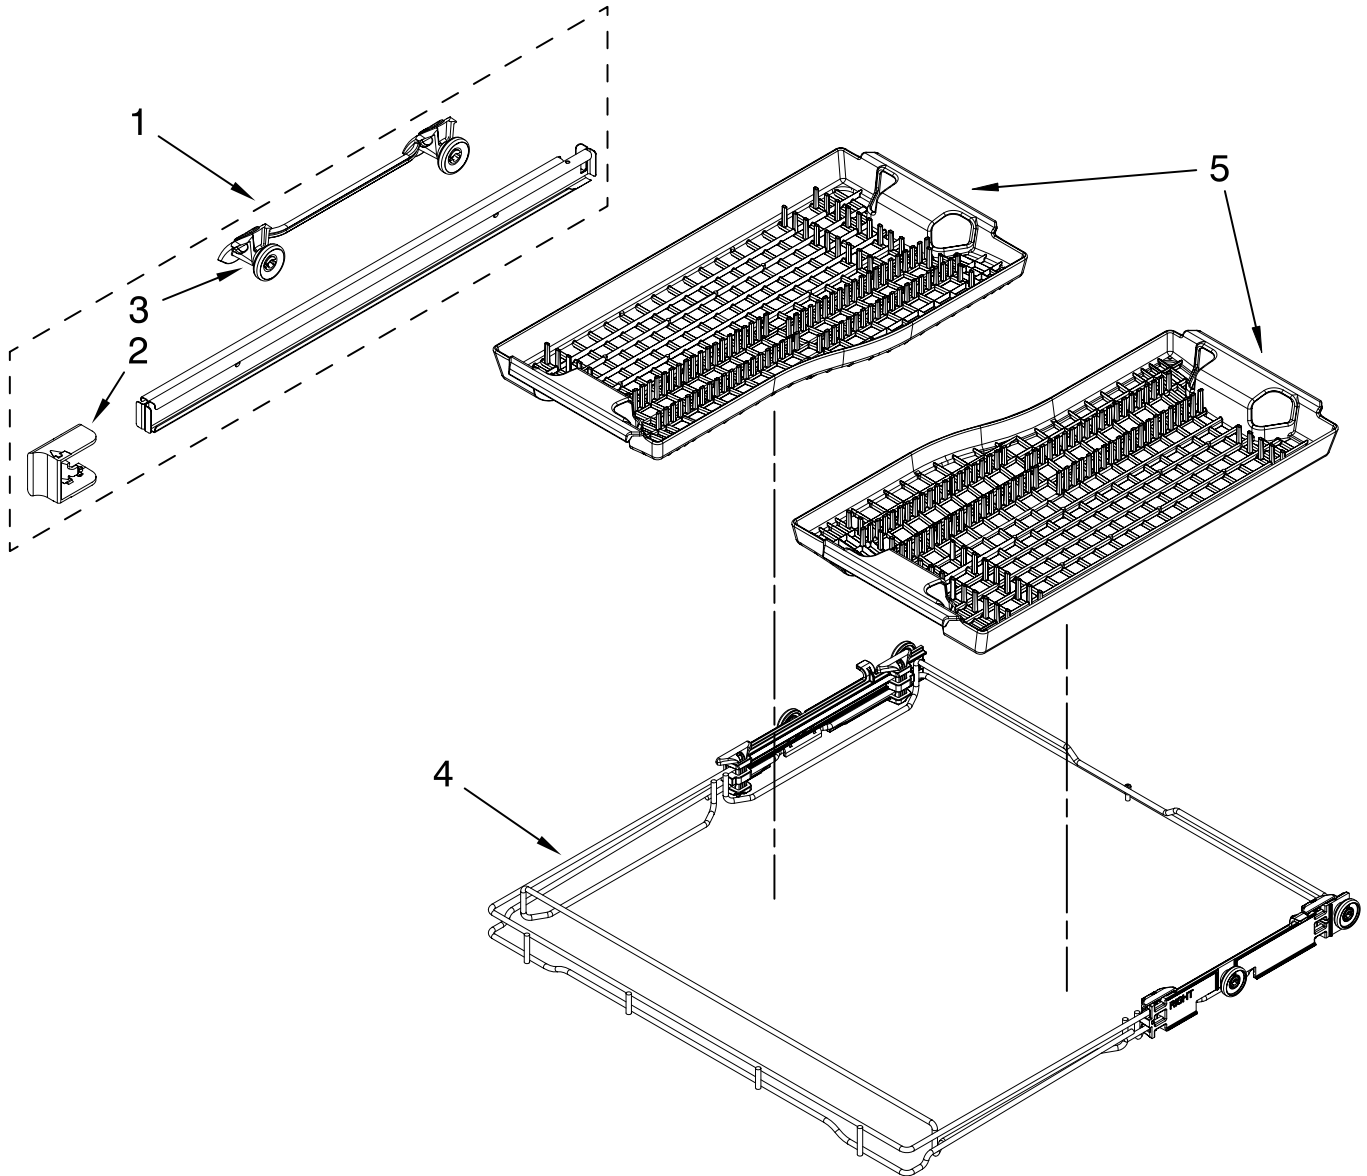

THIRD LEVEL RACK AND TRACK PARTS

For Model: KUDE70FVSS1

(Stainless)

Illus. No.	Part No.	DESCRIPTION
1	W10205950	Track Assembly Right
	W10224501	Track Assembly Left
2	W10077854	Stop, Track
3	8564899	Mount, Track
4	8564900	Rack Assembly (Third Level)
5	8564901	Basket-TLR

FOR ORDERING INFORMATION REFER TO PARTS PRICE LIST