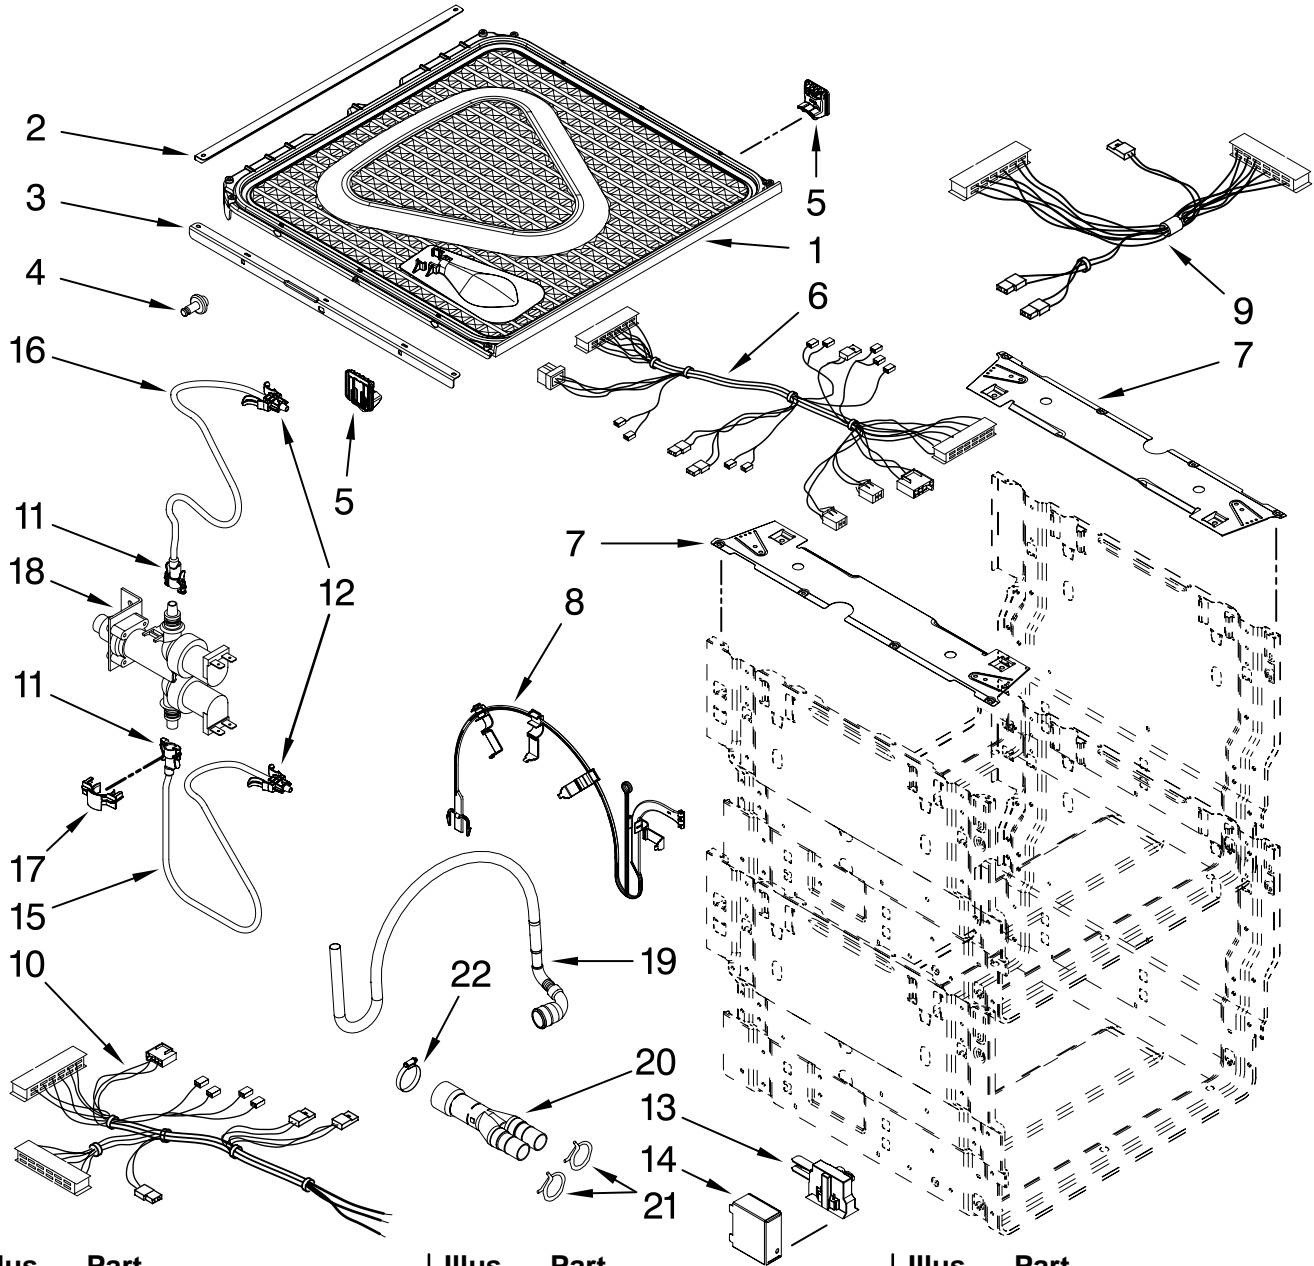

# FRAME AND LID PARTS

For Models: KUDD03DTBL10, KUDD03DTWH10, KUDD03DTSS10

(Black)

(White)

(Stainless)

The model(s) number shown may be different than what is printed on the model/serial tag of your product. The number(s) shown combine the model number and the first two digits of the serial number from the product tag.

Illus. No.	Part No.	DESCRIPTION
1	99003677	Lid Assembly (Seal Included)
2	Y6920305	Bracket, Lid (Rear)
3	99003722	Bracket, Lid Assy. (Side)
4	99003724	Roller, Lid Pin
5	99003725	Lid Slider Assy. Right Hand
	99003726	Left Hand
6	99003706	Harness, Drawer