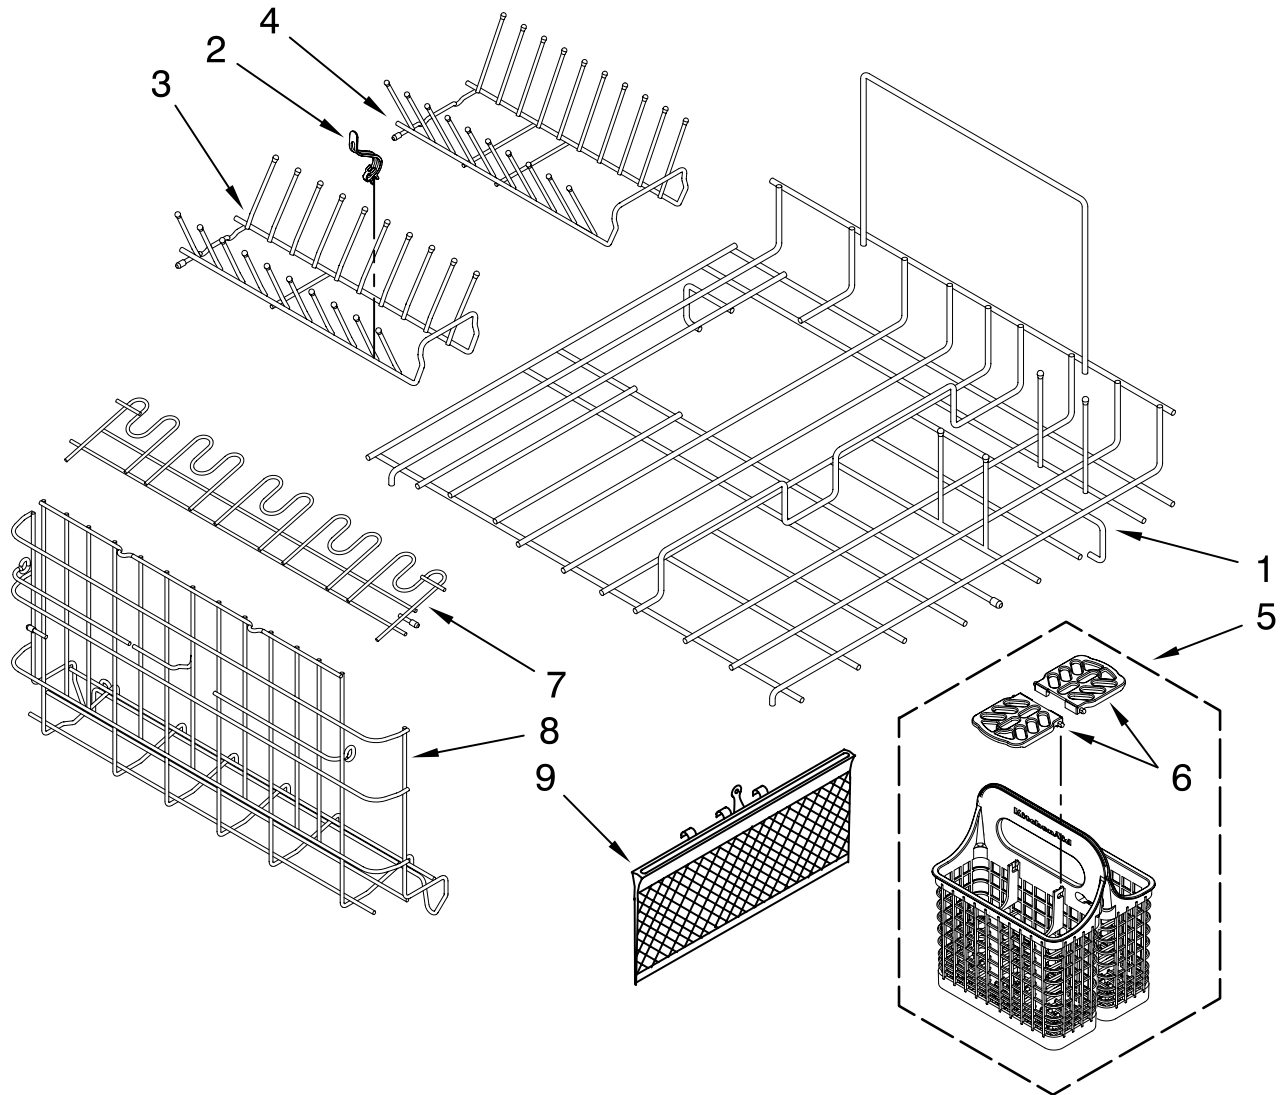

# UPPER AND LOWER DISHRACK PARTS

For Models: KUDD03DTBL10, KUDD03DTWH10, KUDD03DTSS10

(Black)

(White)

(Stainless)

The model(s) number shown may be different than what is printed on the model/serial tag of your product. The number(s) shown combine the model number and the first two digits of the serial number from the product tag.

Illus. No.	Part No.	DESCRIPTION
1	W10118023	Rack, Base
2	W10077844	Clip, No-Flip
3	W10154735	Rack, Insert (Includes Item 2)
4	W10118019	Rack, Insert (Small Tines)
5	W10118031	Basket, Silverware Assembly
6	W10118032	Cover, Silverware Basket
7	W10118001	Shelf, Rack
8	W10118010	Rack, Left
9	8519716	Basket, Small Items