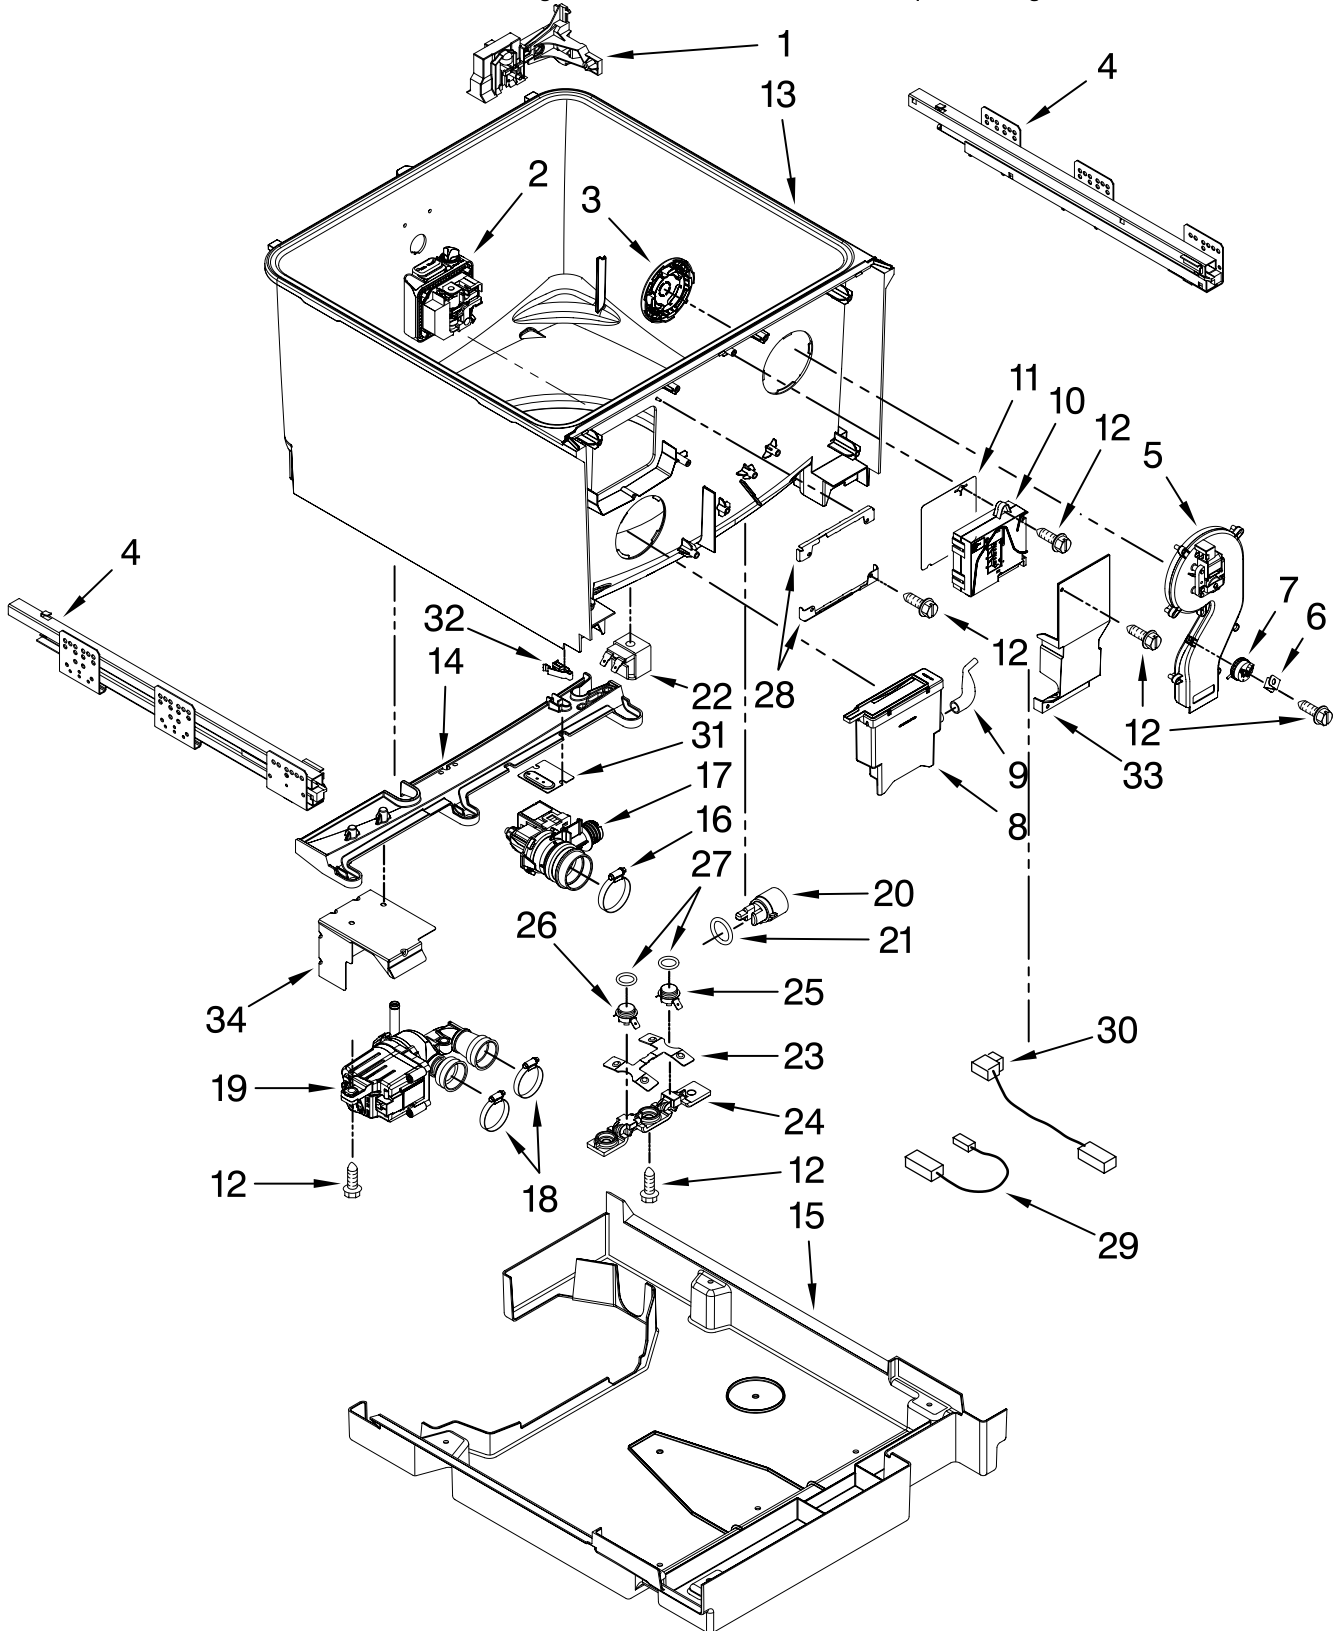

Illus. No.	Part No.	DESCRIPTION
7	W10117965	Pad, EPS
8	99003716	Trim, Toe Kick
9	Y912620	Screw
10	99003156	Screw
11		Nameplate
	8304603BL	Black
	8304603WH	White
	8304603SS	Stainless
12	W10117969	Harness, User Interface

# TUB PARTS

For Models: KUDD03DTBL10, KUDD03DTWH10, KUDD03DTSS10

(Black)

(White)

(Stainless)

The model(s) number shown may be different than what is printed on the model/serial tag of your product. The number(s) shown combine the model number and the first two digits of the serial number from the product tag.

Illus. No.	Part No.	DESCRIPTION	Illus. No.	Part No.	DESCRIPTION	Illus. No.	Part No.	DESCRIPTION
1	99003763	Line Break Assembly	11	99003782	Plate, MCM Enclosure	24	99003701	Bracket, Thermostat
2	99003698	Dispenser	12	99003740	Screw	25	99003624	Fuse, Thermal
3	99003605	Bezel, Inlet/Outlet	13	W10118026	Drawer, Tub	26	99003623	Thermostat, High Limit
4		Slide	14	Y6919650	Shield, Drip	27	99001979	O-Ring, Pump Thermostat
	99003760	Right Hand	15	99003714	Cover, Bottom	28	99003699	Bracket, Dispenser
	99003759	Left Hand	16	99003631	Clamp, Drain Suction	29	99003705	Wire Jumper, Thermostat
5	W10155595	Fan Motor and Housing Assembly	17	W10190553	Drain Pump Assy.	30	99003708	Wire Jumper, Heater
6	99003696	Bracket, Pressure Switch	18	99003632	Clamp	31	W10118491	Bracket, Drain Pump
7	99003626	Switch, Pressure	19	99003730	Wash Pump	32	W10190274	Catch, Drawer Release
8	99003781	Air Inlet Assembly	20	W10120019	Sensor, Turbidity	33	99003758	Barrier, MCM
9	99003694	Hose, Pressure Switch	21	99002651	O-Ring, Turbidity Sensor	34	W10121259	Shield, Motor
10	99003733	Control Module	22	99003773	Solenoid, Fine Drain			
			23	99003727	H Bracket			