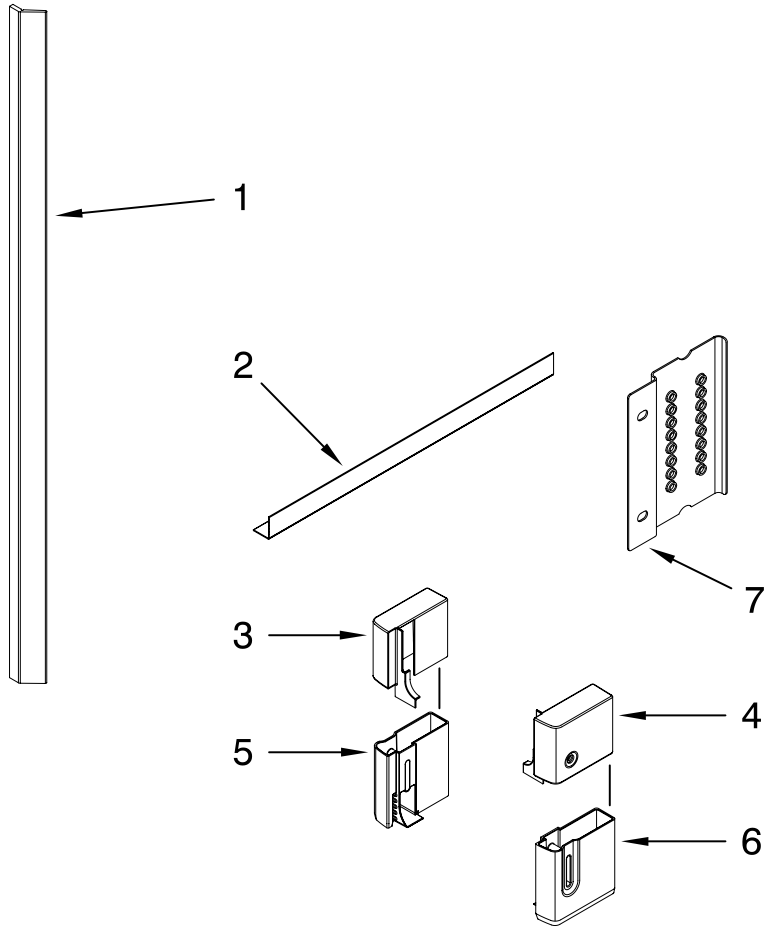

ACCESSORY PARTS

For Models: KUDD03DTBL0, KUDD03DTWH0, KUDD03DTSS0
(Black) (White) (Stainless)

The model(s) number shown may be different than what is printed on the model/serial tag of your product. The number(s) shown combine the model number and the first two digits of the serial number from the product tag.

Illus. No.	Part No.	DESCRIPTION
1	W10133725	Trim, Side
2	99003716	Trim, Toe Kick (Black)
3		Toe Kick Base (LH)
	Y6920293	Black
	Y6920297	White
4		Toe Kick Base (RH)
	Y6920295	Black
	Y6920299	White
5		Toe Kick Slide (LH)
	Y6920294	Black
	Y6920298	White
6		Toe Kick Slide (RH)
	Y6920296	Black
	Y6920300	White
7	Y6920591	Bracket, Mounting