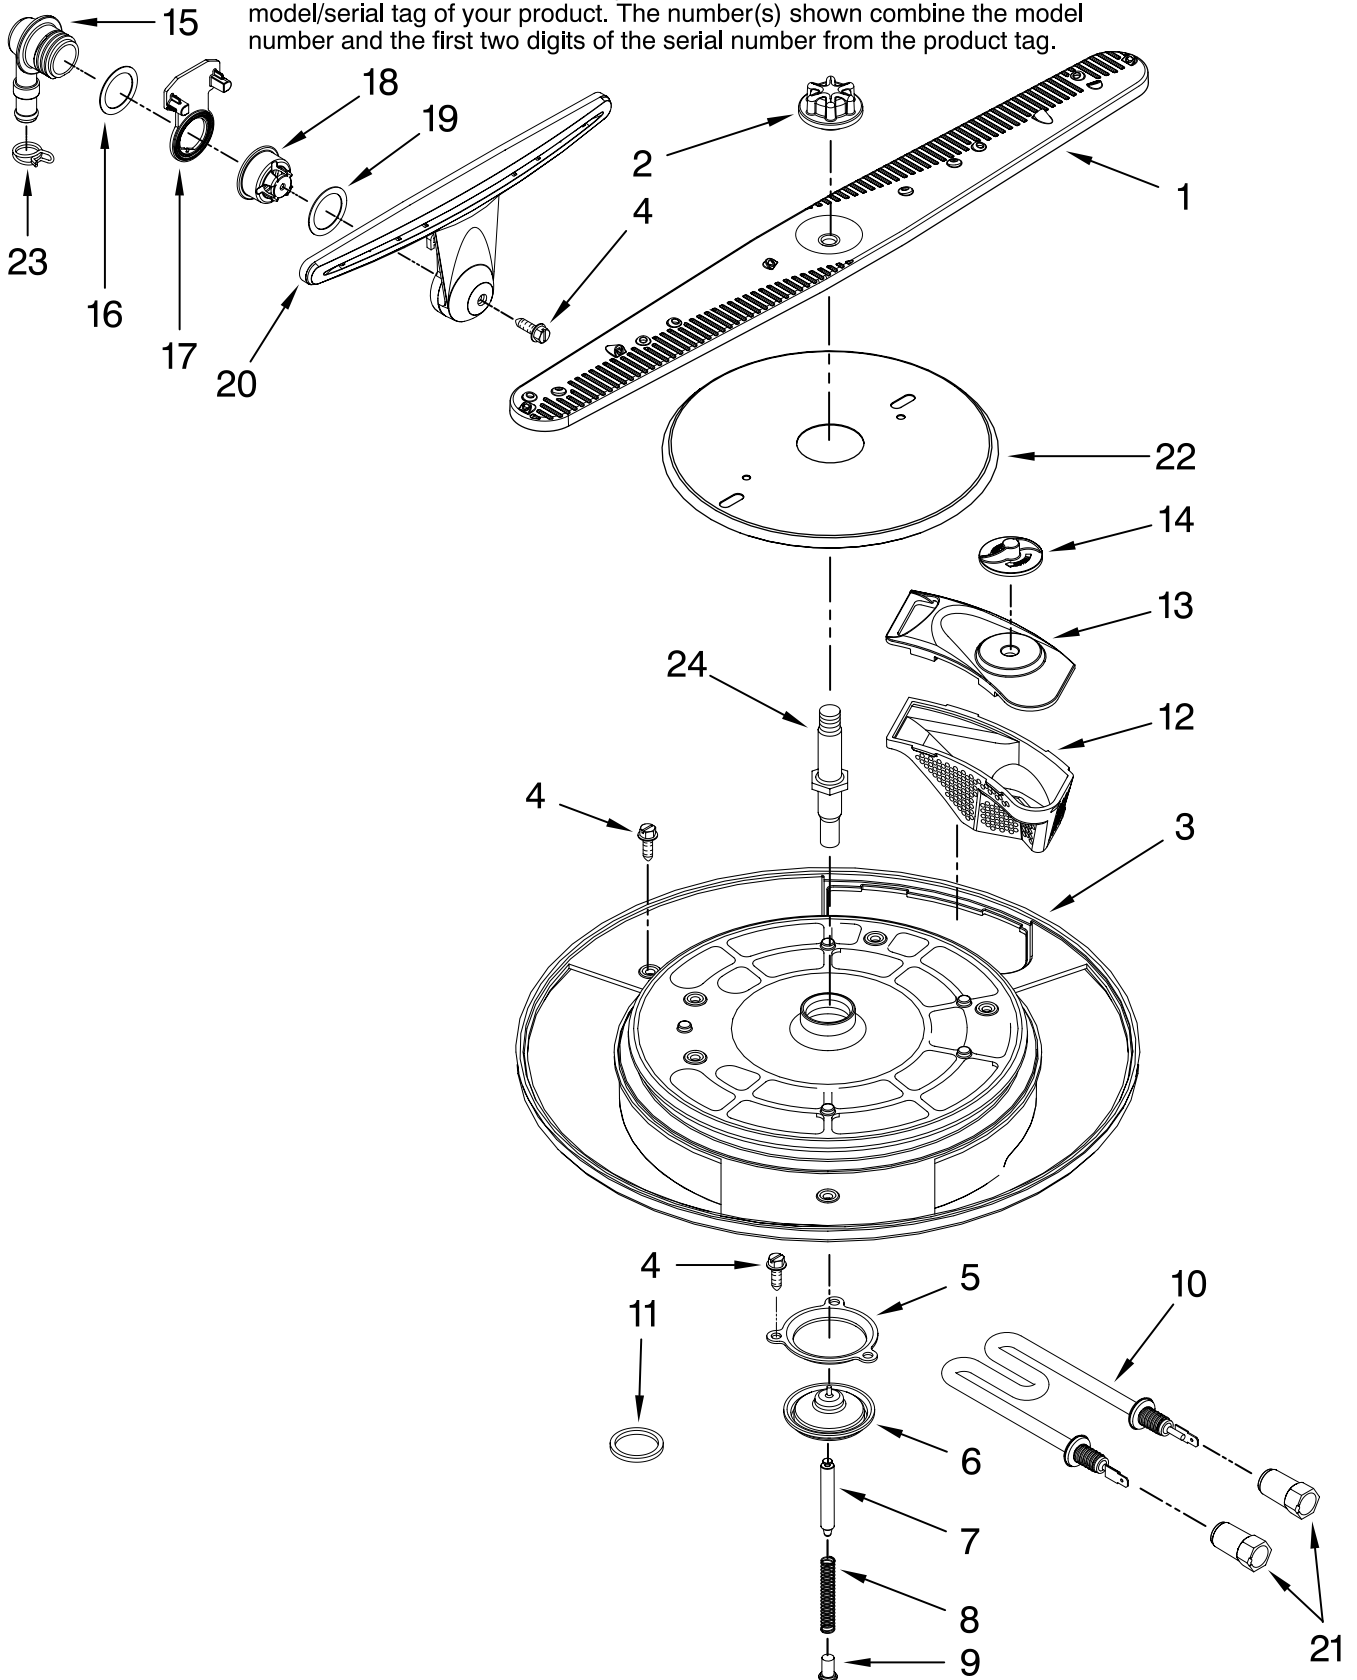

WASH SYSTEM PARTS

For Models: KUDD03DTBL0, KUDD03DTWH0, KUDD03DTSS0
(Black) (White) (Stainless)

The model(s) number shown may be different than what is printed on the model/serial tag of your product. The number(s) shown combine the model number and the first two digits of the serial number from the product tag.