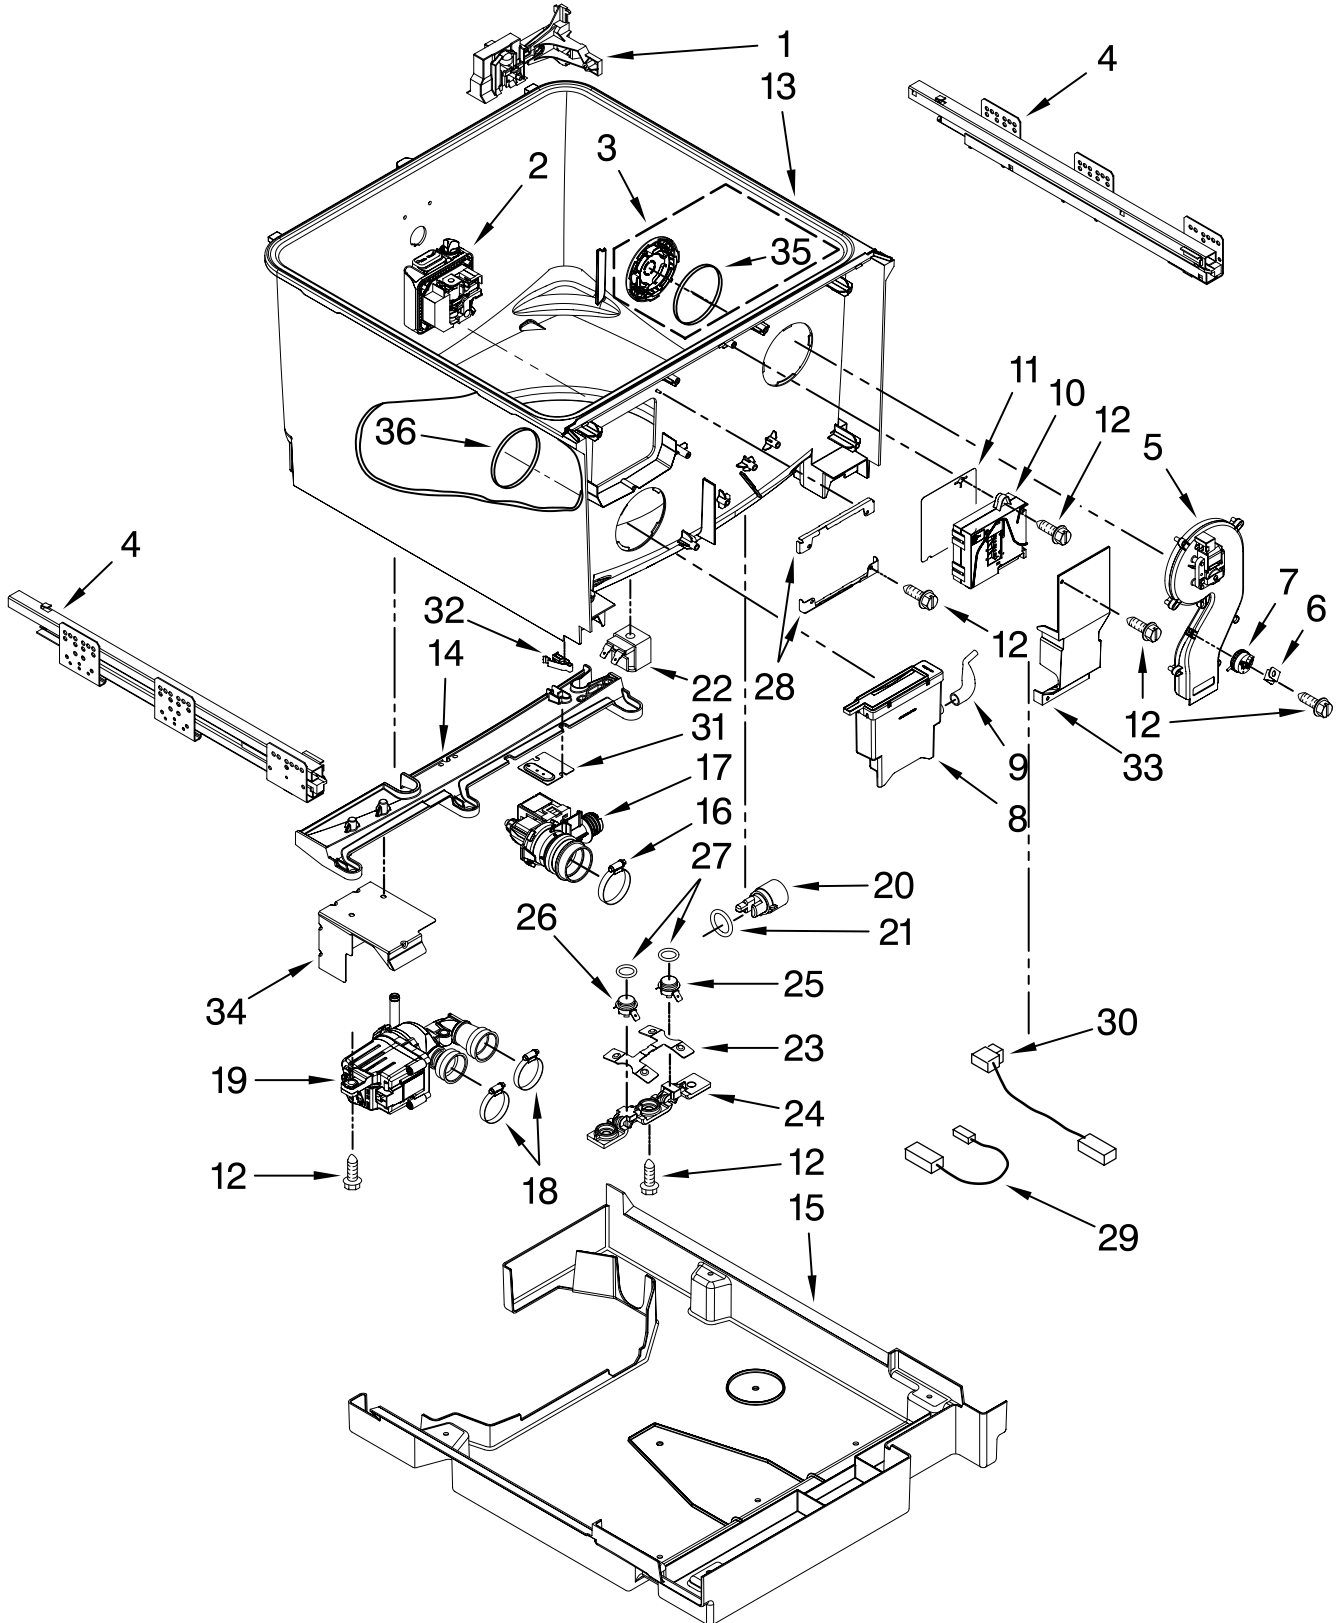

Illus. No.	Part No.	DESCRIPTION
7	W10117965	Pad, EPS
8	99003716	Trim, Toe Kick
9	Y912620	Screw
10	99003156	Screw
11		Nameplate
	8304603BL	Black
	8304603WH	White
	8304603SS	Stainless
12	W10117969	Harness, User Interface

TUB PARTS

For Models: KUDD03DTBL0, KUDD03DTWH0, KUDD03DTSS0

(Black)

(White)

(Stainless)

The model(s) number shown may be different than what is printed on the model/serial tag of your product. The number(s) shown combine the model number and the first two digits of the serial number from the product tag.