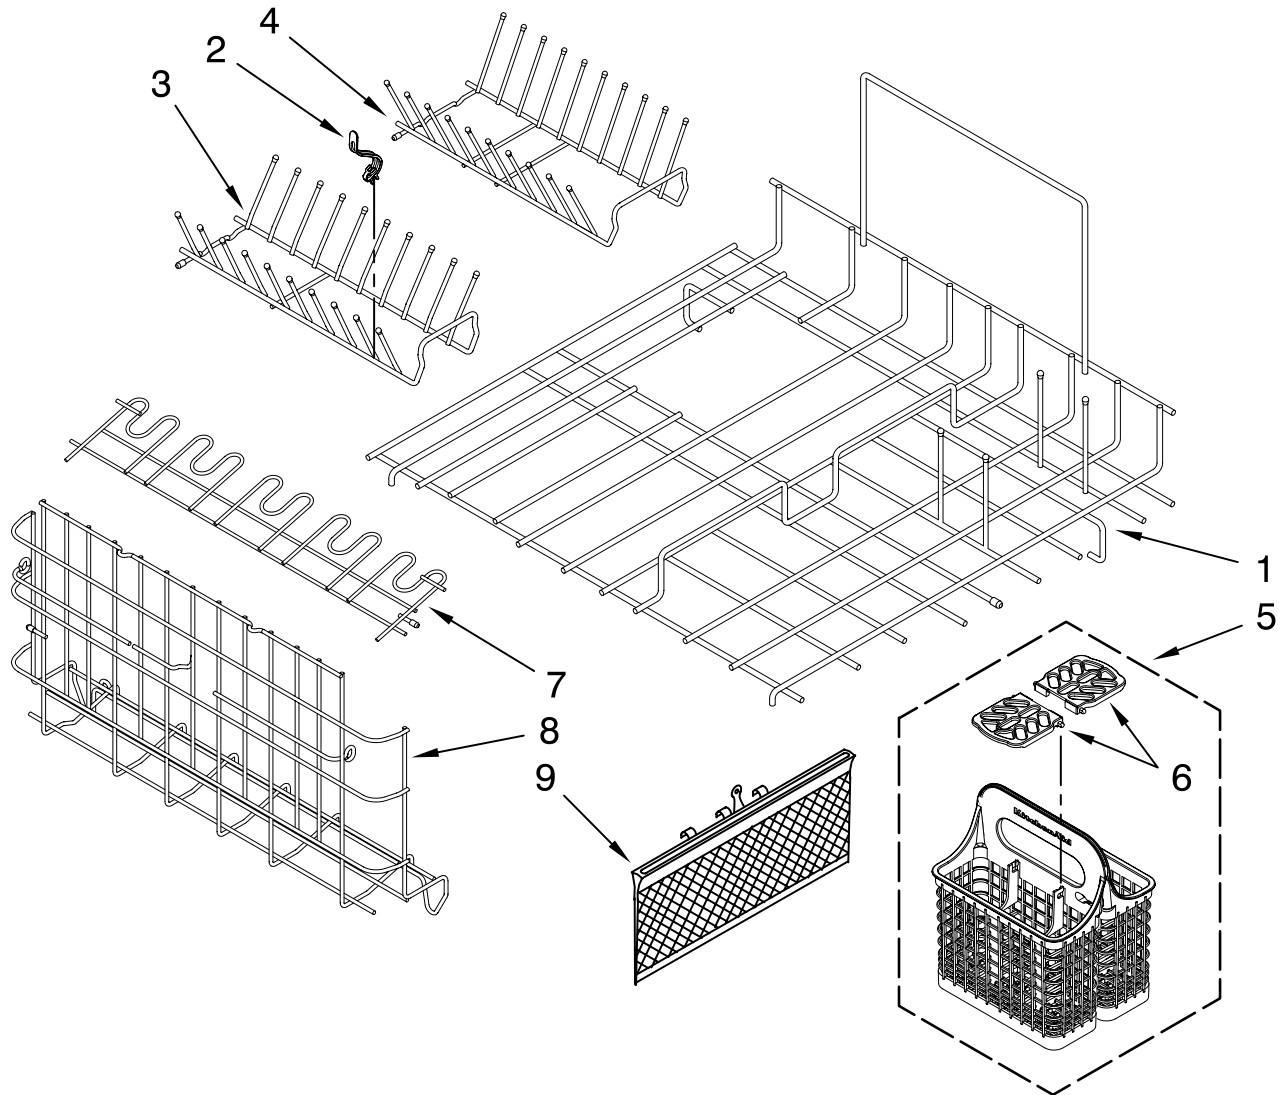

UPPER AND LOWER DISHRACK PARTS

For Models: KUDD03DTBL0, KUDD03DTWH0, KUDD03DTSS0

(Black)

(White)

(Stainless)

The model(s) number shown may be different than what is printed on the model/serial tag of your product. The number(s) shown combine the model number and the first two digits of the serial number from the product tag.

Illus. No.	Part No.	DESCRIPTION
1	W10118023	Rack, Base
2	W10077844	Clip, No-Flip
3	W10154735	Rack, Insert (Includes Item 2)
4	W10118019	Rack, Insert (Small Tines)
5	W10118031	Basket, Silverware Assembly
6	W10118032	Cover, Silverware Basket
7	W10118001	Shelf, Rack
8	W10118010	Rack, Left
9	8519716	Basket, Small Items