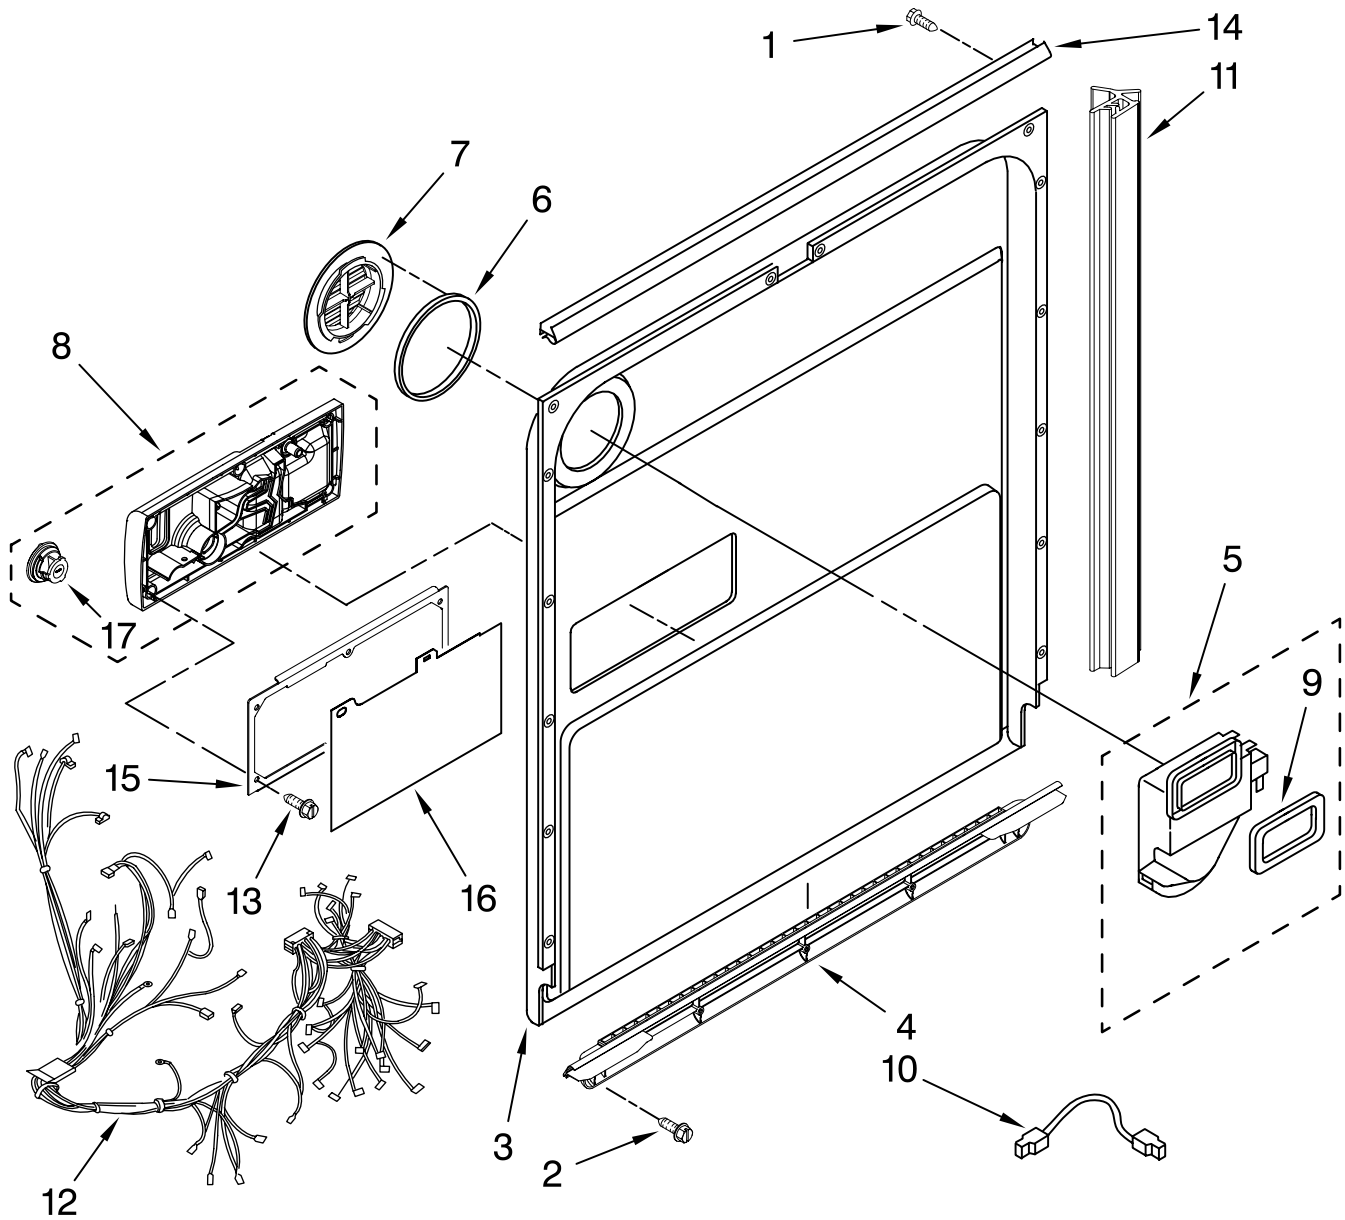

DOOR AND LATCH PARTS

For Models: KUDC03IVBL0, KUDC03IVWH0, KUDC03IVBS0
(Black) (White) (Black/Stainless)

Illus. No.	Part No.	DESCRIPTION
1	3369051	Screw, Door
2	8281217	Screw
3	W10056249	Inner Door Mastic Assembly (Also Order Item 6)
4	W10077883	Inlet, Air
5	W10164259	Vent Assembly (Also Order Item 6)

Illus. No.	Part No.	DESCRIPTION
6	8269259	Gasket, Vent
7	W10077877	Deflector, Vent (Also Order Item 6)
8	W10077882	Dispenser, Assembly
9	8269258	Seal, Front
10	8545608	Harness, Vent Motor

Illus. No.	Part No.	DESCRIPTION
11	8574160	Seal, Side
12	W10071160	Wiring Harness
13	W10177098	Screw
14	8535660	Seal, Console/door
15	8535637	Bracket, Dispenser
16	8531865	Shield, Dispenser
17	W10077881	Knob, Rinse Aid

FOR ORDERING INFORMATION REFER TO PARTS PRICE LIST