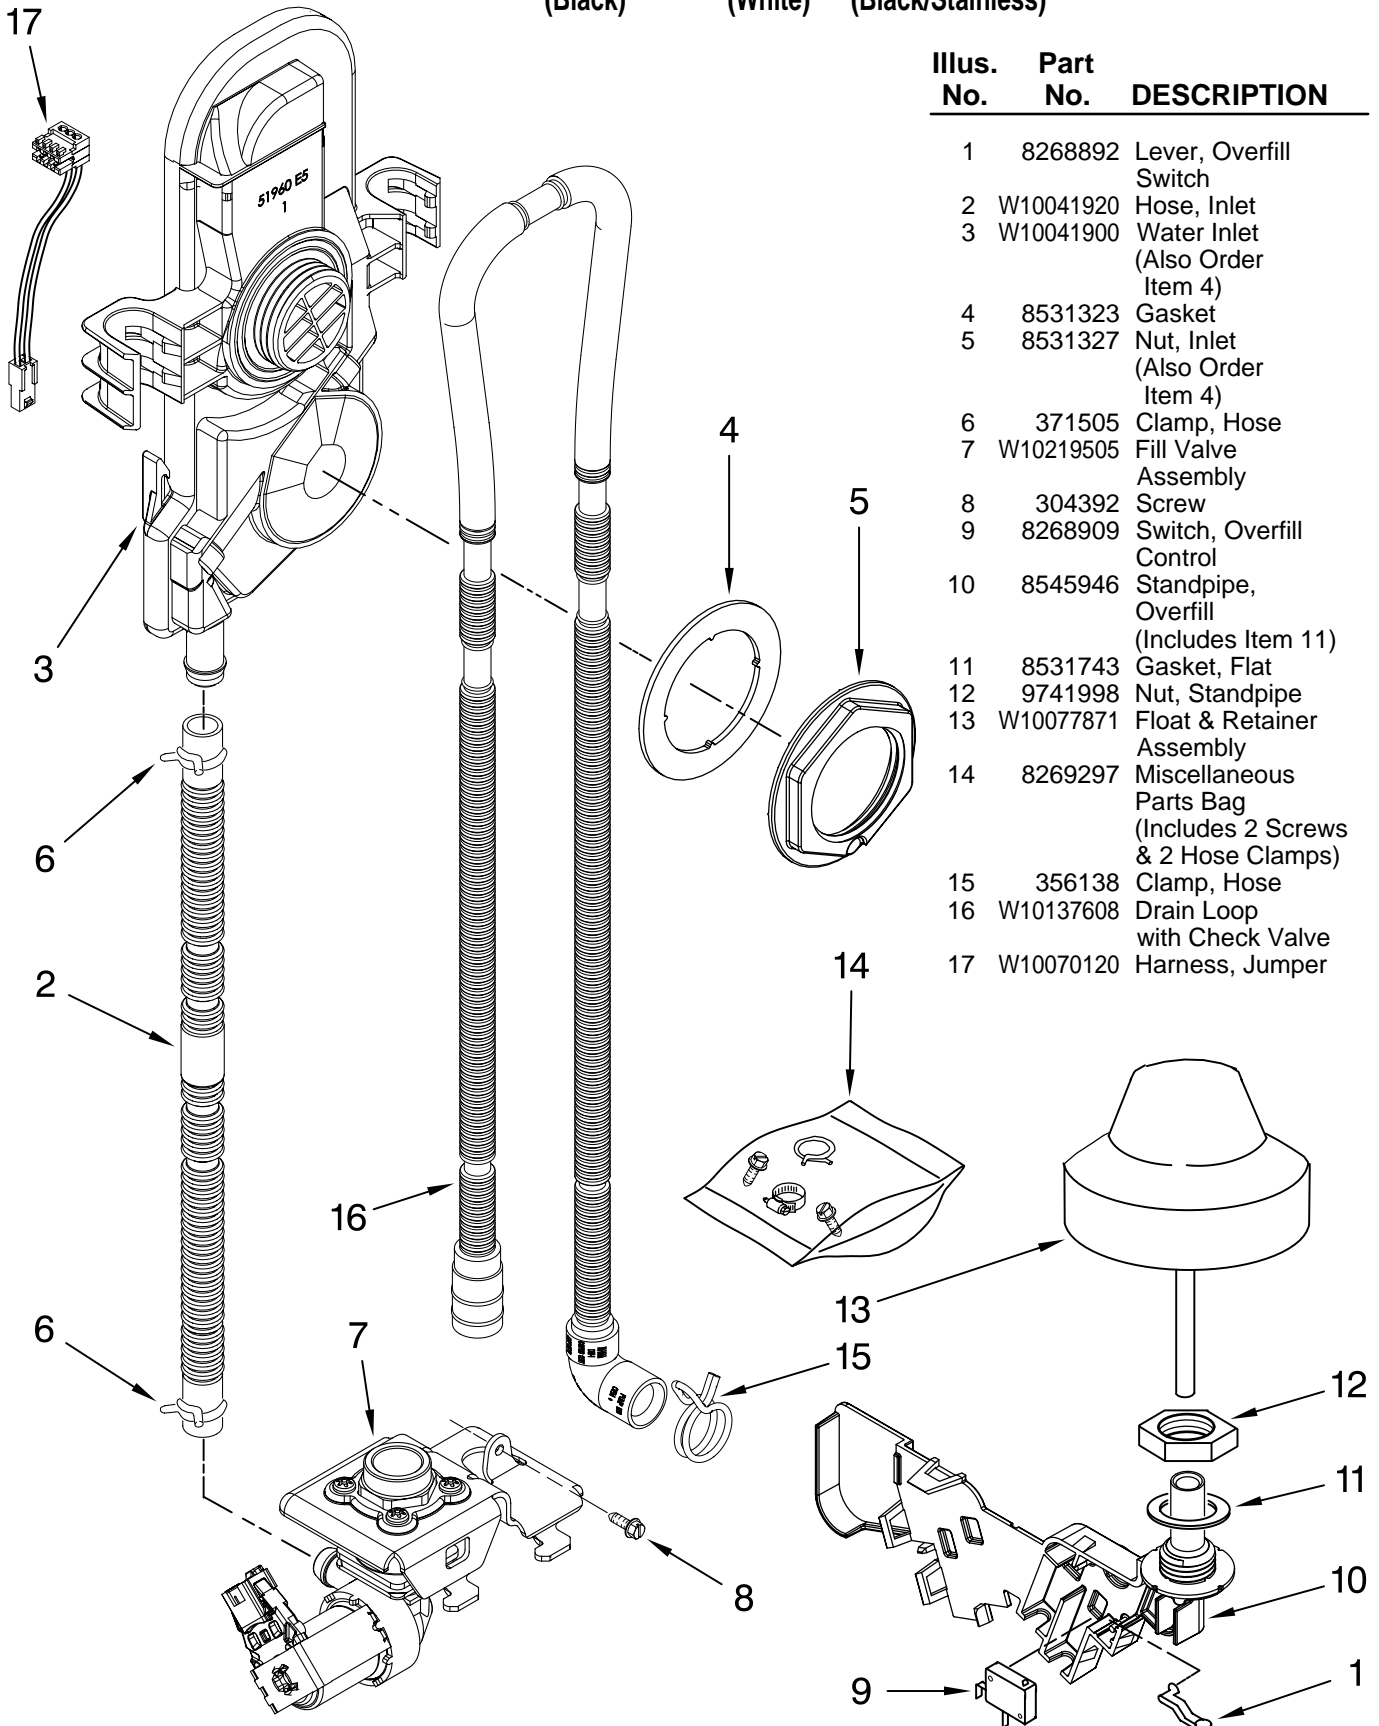

FOR ORDERING INFORMATION REFER TO PARTS PRICE LIST

CONTROL PANEL PARTS

For Models: KUDC03IVBL0, KUDC03IVWH0, KUDC03IVBS0
 (Black) (White) (Black/Stainless)

Illus. No.	Part No.	DESCRIPTION
1		Console Assembly (Includes Insert)
	W10056397	Black
	W10056393	White
2	8268540	Spring, Handle
3	8546546	Clip, Bi-Metal
4	3400412	Screw
5	8524471	Actuator, Latch
6	661663	Bi-Metal
8	3369051	Screw
9		Handle, Latch
	8269117	Black
	8269167	White
10	8524476	Bolt, Latch
11	W10084142	Control, Electronic
12	8269209	Switch, Door

Illus. No.	Part No.	DESCRIPTION
6	8269259	Gasket, Vent
7	W10077877	Deflector, Vent (Also Order Item 6)
8	W10077882	Dispenser, Assembly
9	8269258	Seal, Front
10	8545608	Harness, Vent Motor

Illus. No.	Part No.	DESCRIPTION
11	8574160	Seal, Side
12	W10071160	Wiring Harness
13	W10177098	Screw
14	8535660	Seal, Console/door
15	8535637	Bracket, Dispenser
16	8531865	Shield, Dispenser
17	W10077881	Knob, Rinse Aid

FOR ORDERING INFORMATION REFER TO PARTS PRICE LIST

FILL, DRAIN AND OVERFILL PARTS

For Models: KUDC03IVBL0, KUDC03IVWH0, KUDC03IVBS0
(Black) (White) (Black/Stainless)

Illus. No.	Part No.	DESCRIPTION
1	8268892	Lever, Overflow Switch
2	W10041920	Hose, Inlet
3	W10041900	Water Inlet (Also Order Item 4)
4	8531323	Gasket
5	8531327	Nut, Inlet (Also Order Item 4)
6	371505	Clamp, Hose
7	W10219505	Fill Valve Assembly
8	304392	Screw
9	8268909	Switch, Overflow Control
10	8545946	Standpipe, Overflow (Includes Item 11)
11	8531743	Gasket, Flat
12	9741998	Nut, Standpipe
13	W10077871	Float & Retainer Assembly
14	8269297	Miscellaneous Parts Bag (Includes 2 Screws & 2 Hose Clamps)
15	356138	Clamp, Hose
16	W10137608	Drain Loop with Check Valve
17	W10070120	Harness, Jumper