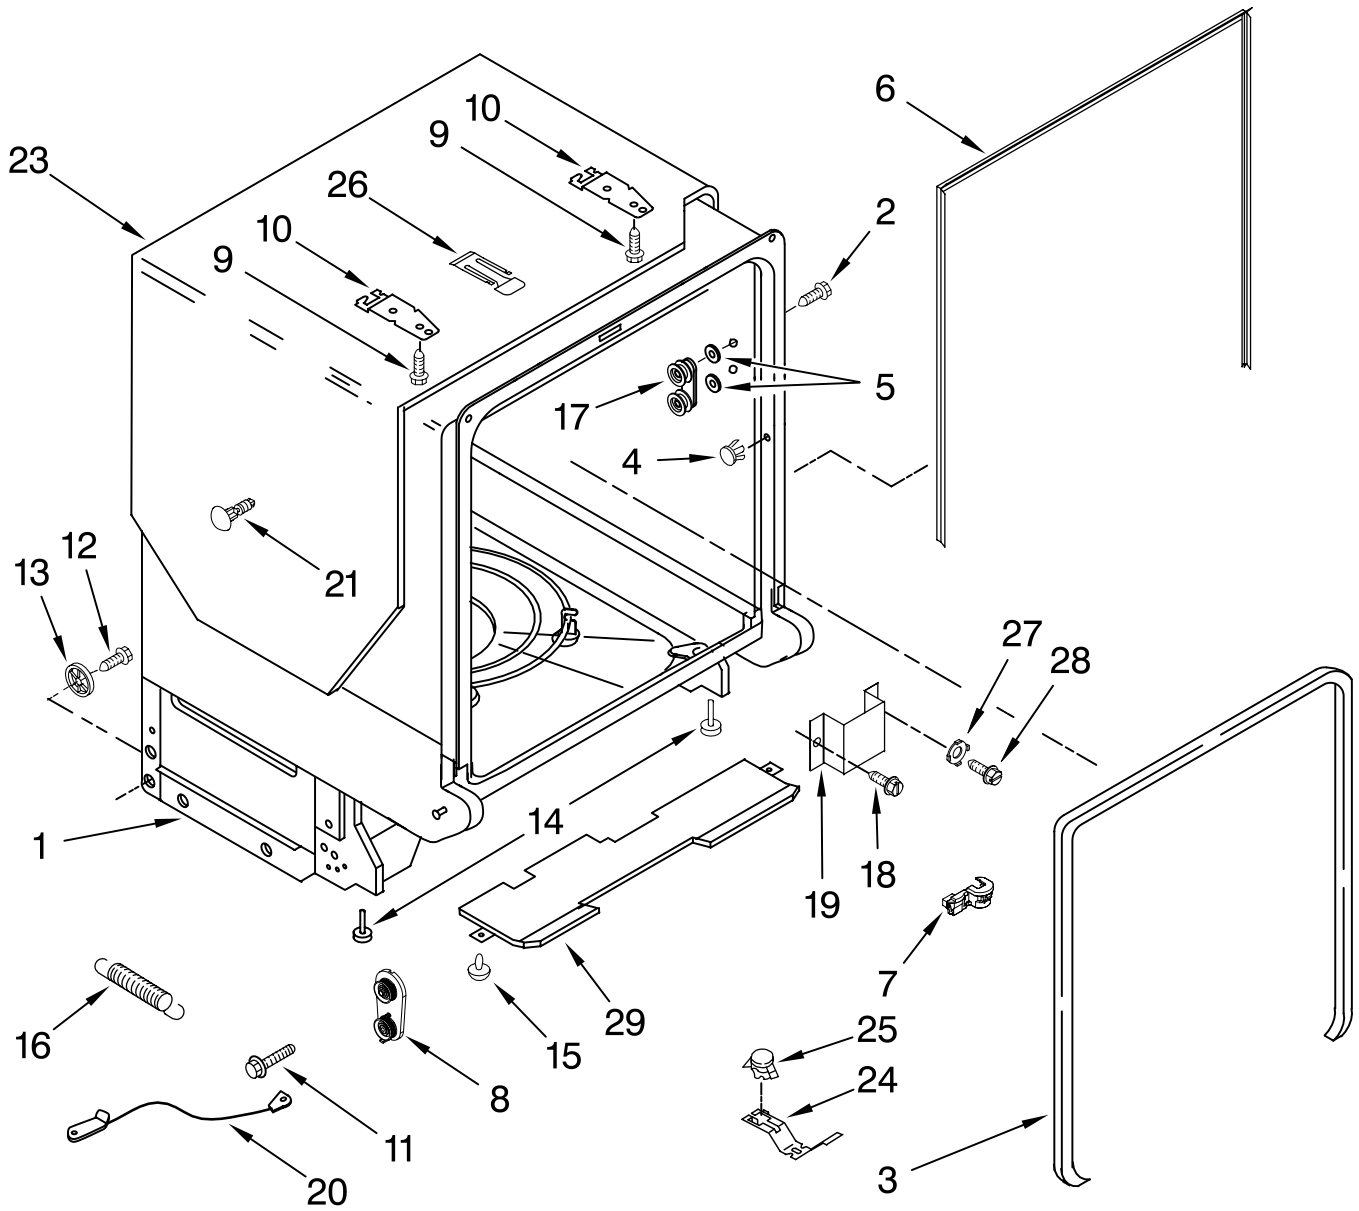

TUB AND FRAME PARTS

For Models: KUDC03IVBL0, KUDC03IVWH0, KUDC03IVBS0
(Black) (White) (Black/Stainless)

FOR ORDERING INFORMATION REFER TO PARTS PRICE LIST

TUB AND FRAME PARTS

For Models: KUDC03IVBL0, KUDC03IVWH0, KUDC03IVBS0
(Black) (White) (Black/Stainless)

Illus. No.	Part No.	DESCRIPTION
1	W10164353	Tub Assembly
2	3400072	Screw
3	W10112096	Door Seal
4	W10082838	Plug Tub
5	9743002	Gasket, Bracket Mounting
6	8269110	Seal, Cabinet
7	8573061	Strain Relief
8	W10084086	Door Balance Assembly
9	3367670	Screw
10	8269145	Bracket, Undercounter
11	3400074	Screw
12	3370389	Screw
13	8268977	Wheel Leg
14	8524584	Leveler, Leg
15	3400924	Retainer, Push
16	8270020	Spring, Door Balance
17	W10078083	Wheel & Mount Assembly (Also Order #5)
18	3400892	Screw
19	8268991	Cover, Terminal Box
20	W10158291	Link, Door Balance
21	304666	Retainer, Push
23	8573241	Shield, Sound
24	9742648	Bracket, Thermostat
25	661566	Thermostat
26	8580309	Strike, Latch
27	3378128	Washer, Pronged Cup
28	3400014	Screw
29	8268582	Insulation, Sound Bottom

FOR ORDERING INFORMATION REFER TO PARTS PRICE LIST