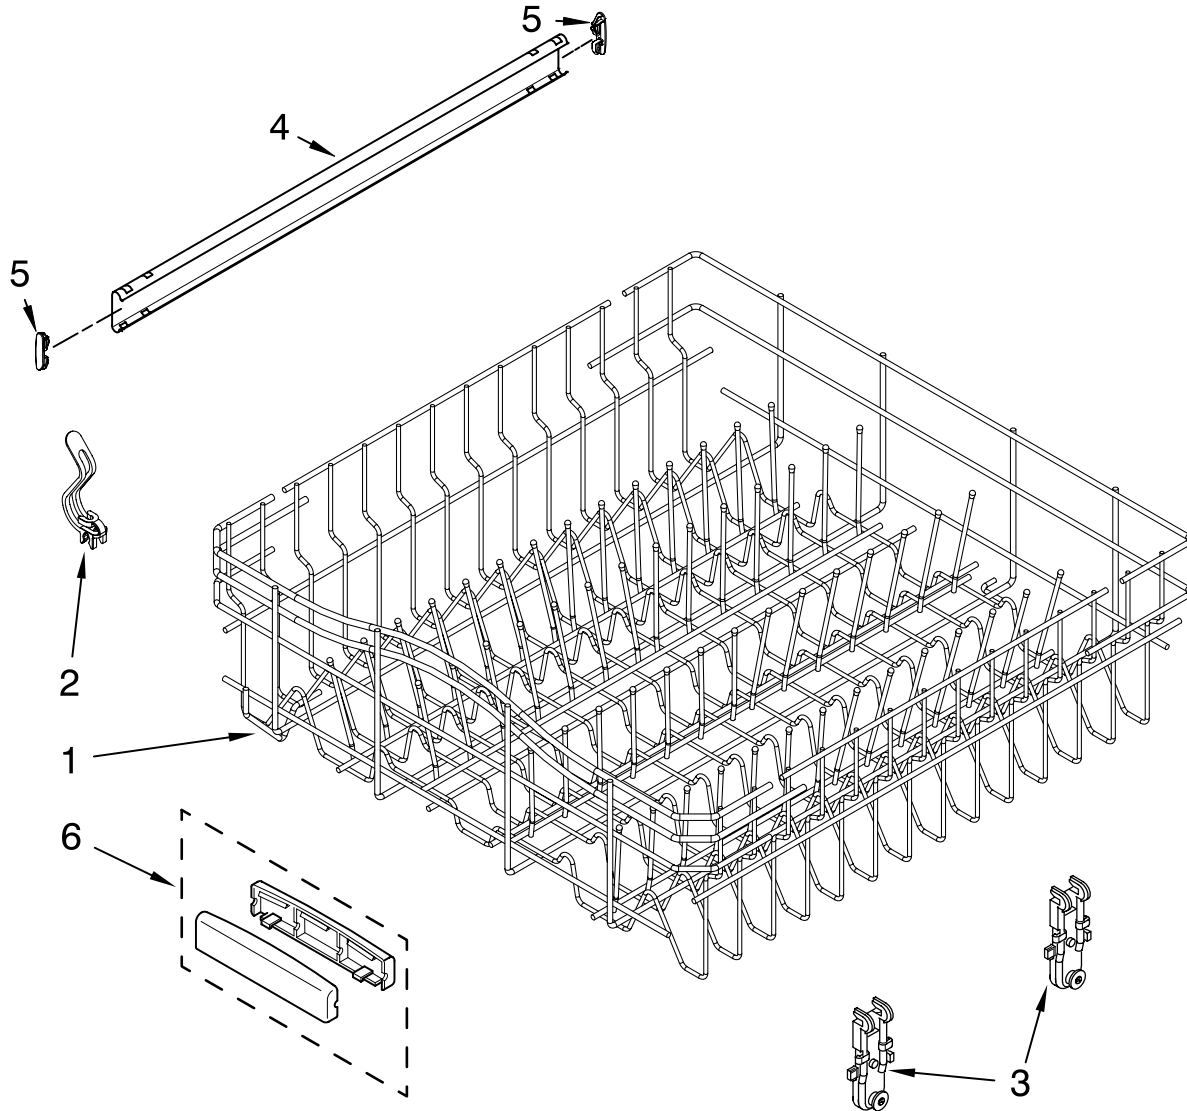

NOTE: If heater element is removed, it must be replaced.

FOR ORDERING INFORMATION REFER TO PARTS PRICE LIST

UPPER RACK AND TRACK PARTS

For Models: KUDC03IVBL0, KUDC03IVWH0, KUDC03IVBS0

(Black)

(White)

(Black/Stainless)

Illus. No.	Part No.	DESCRIPTION
1	8539233	Dishrack, Upper
2	W10077844	Clip, No-Flip
3	W10078214	Mount, Wheel Stationary
4	3385089	Track, Rack
5	W10082860	Stop, Track
6	8539110	Handle, Dishrack

FOR ORDERING INFORMATION REFER TO PARTS PRICE LIST