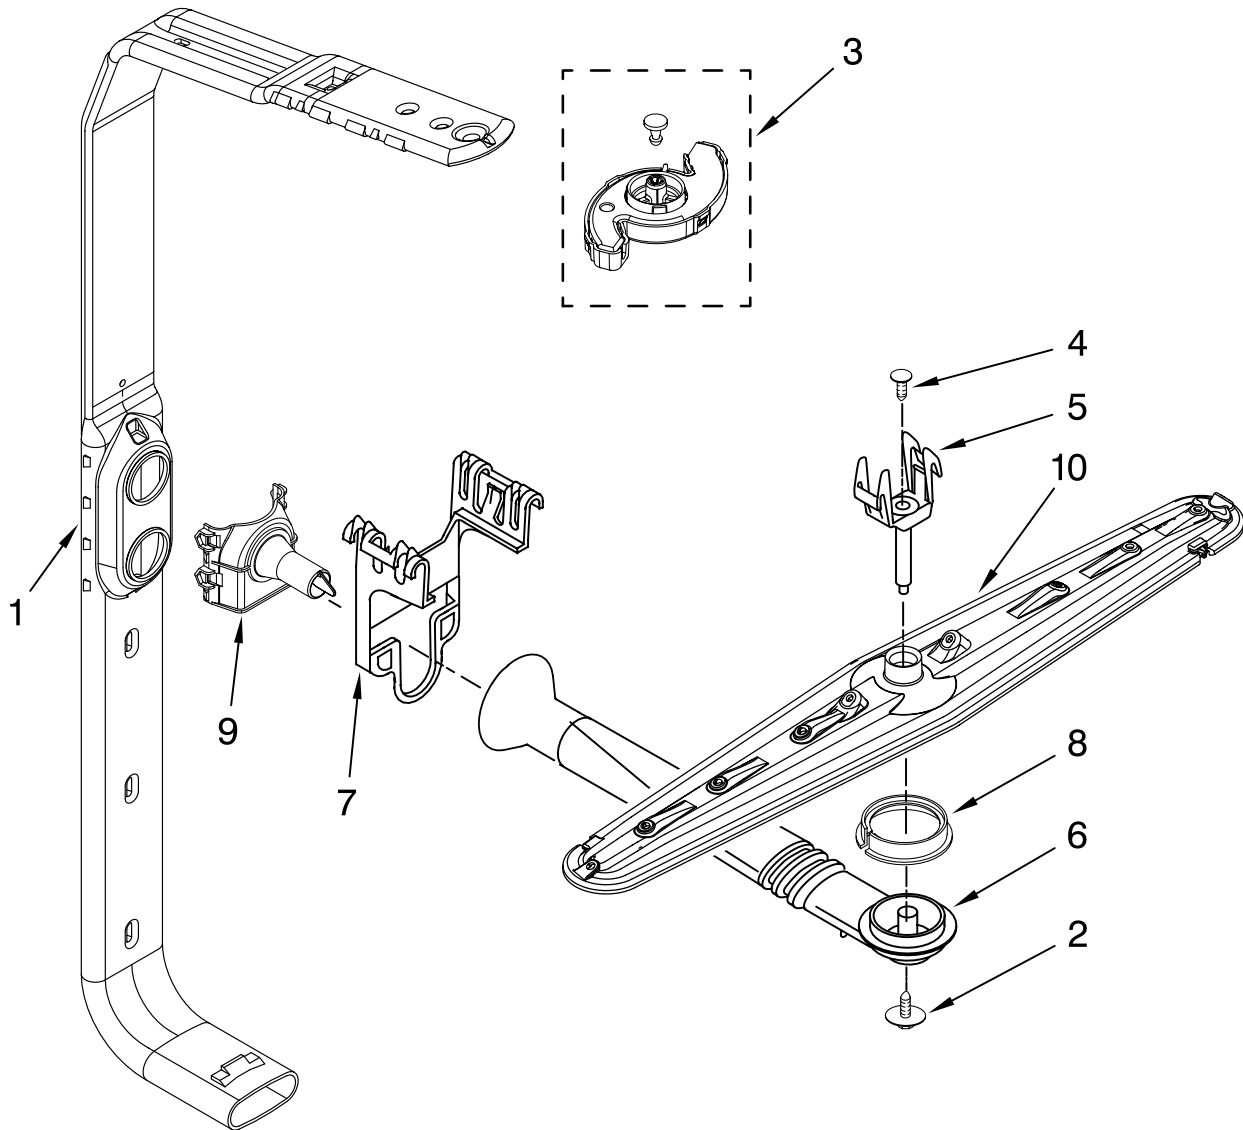

UPPER WASH AND RINSE PARTS

For Models: KUDC03IVBL0, KUDC03IVWH0, KUDC03IVBS0
(Black) (White) (Black/Stainless)

Illus. No.	Part No.	DESCRIPTION

1	W10077896	Feed Tube Assembly (Also Includes Item 3)
2	8533889	Screw
3	8557720	Sprayarm, 3rd Level
4	W10118464	Cover, Screw
5	W10082867	Mount
6	W10082833	Manifold
7	W10082832	Hanger
8	8268433	Seal, Sprayarm
9	W10077923	Nozzle-Feed
10	W10082841	Sprayarm

FOR ORDERING INFORMATION REFER TO PARTS PRICE LIST