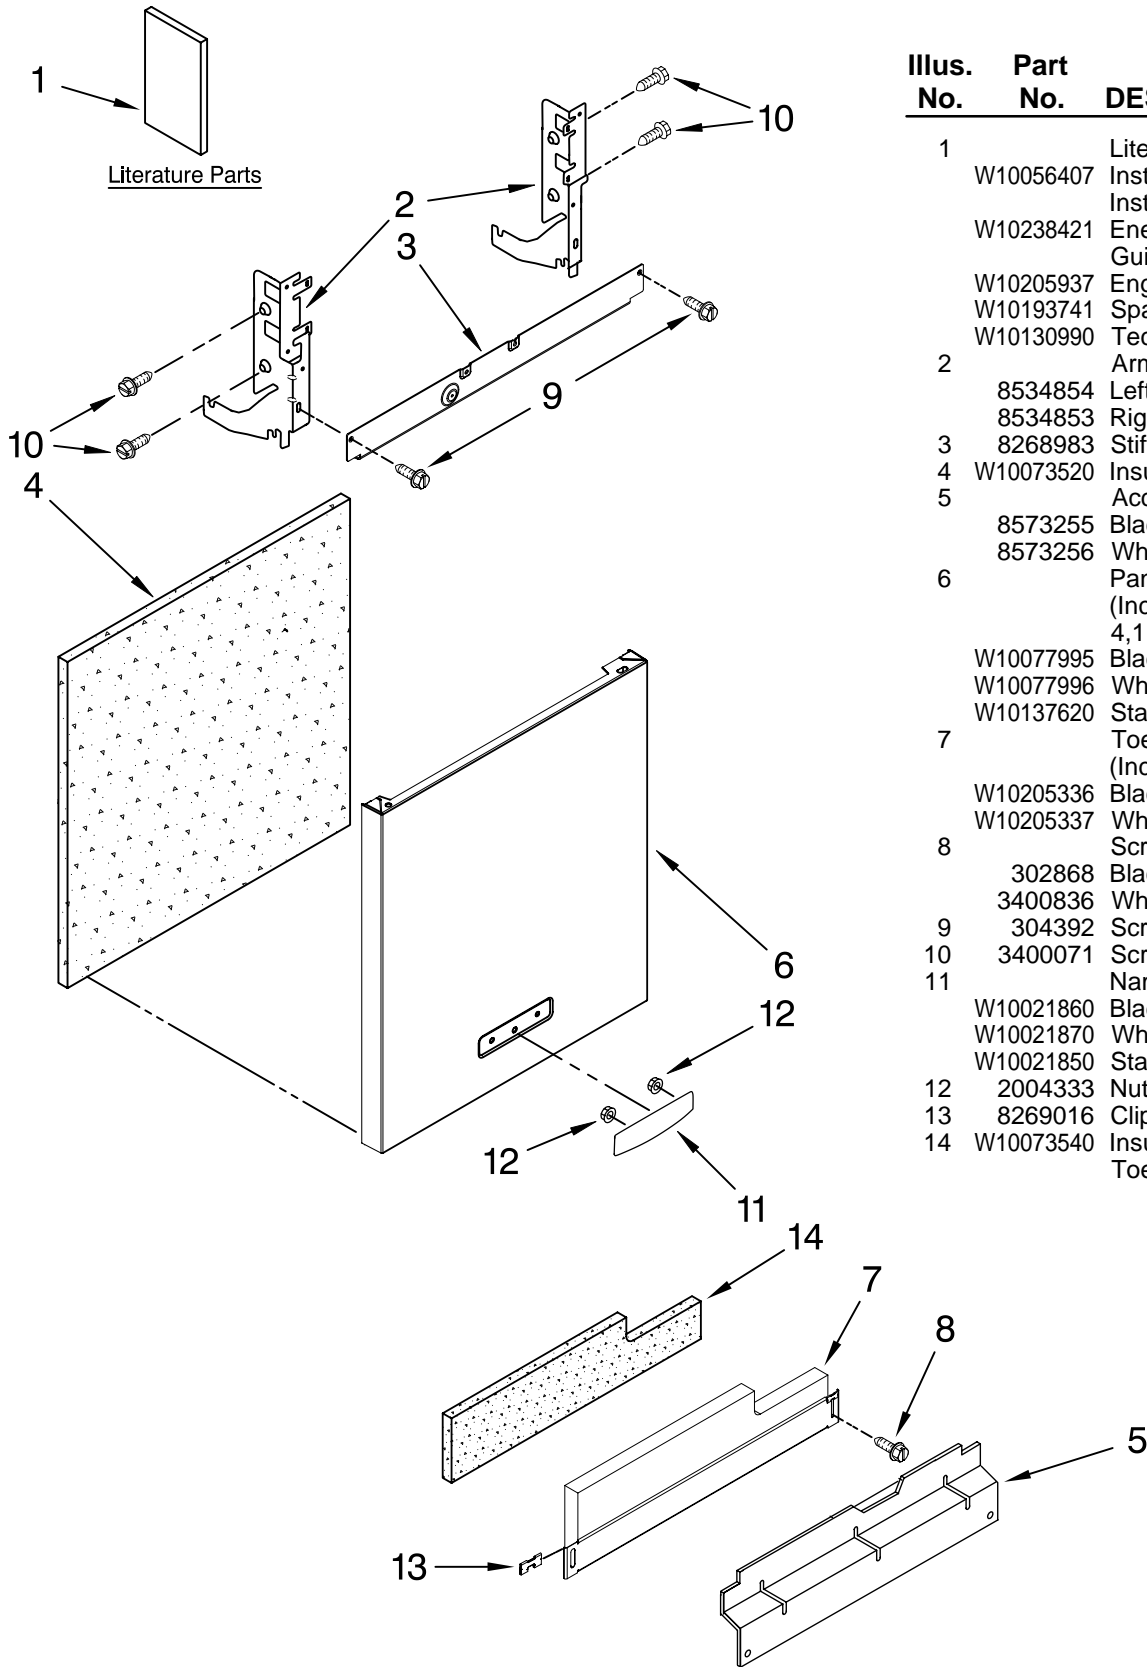

KitchenAid® DOOR AND PANEL PARTS

For Models: KUDC03IVBL0, KUDC03IVWH0, KUDC03IVBS0

(Black)

(White)

(Black/Stainless)

UNDERCOUNTER
DISHWASHER

Illus. No.	Part No.	DESCRIPTION
1		Literature Parts
	W10056407	Instructions, Installation
	W10238421	Energy Guide, Use & Care
	W10205937	English/French
	W10193741	Spanish
	W10130990	Tech Sheet
2		Arm, Hinge
	8534854	Left
	8534853	Right
3	8268983	Stiffener, Door
4	W10073520	Insulation, Door
5		Access Panel
	8573255	Black
	8573256	White
6		Panel, Full Front (Includes Items 4, 11 & 12)
	W10077995	Black
	W10077996	White
	W10137620	Stainless Steel
7		Toe Panel (Includes 13 & 14)
	W10205336	Black
	W10205337	White
8		Screw
	302868	Black
	3400836	White
9	304392	Screw
10	3400071	Screw
11		Nameplate
	W10021860	Black
	W10021870	White
	W10021850	Stainless Steel
12	2004333	Nut
13	8269016	Clip, Ground
14	W10073540	Insulation, Toe Panel

FOR ORDERING INFORMATION REFER TO PARTS PRICE LIST

CONTROL PANEL PARTS

For Models: KUDC03IVBL0, KUDC03IVWH0, KUDC03IVBS0
 (Black) (White) (Black/Stainless)

Illus. No.	Part No.	DESCRIPTION
1		Console Assembly (Includes Insert)
	W10056397	Black
	W10056393	White
2	8268540	Spring, Handle
3	8546546	Clip, Bi-Metal
4	3400412	Screw
5	8524471	Actuator, Latch
6	661663	Bi-Metal
8	3369051	Screw
9		Handle, Latch
	8269117	Black
	8269167	White
10	8524476	Bolt, Latch
11	W10084142	Control, Electronic
12	8269209	Switch, Door

FOR ORDERING INFORMATION REFER TO PARTS PRICE LIST

DOOR AND LATCH PARTS

For Models: KUDC03IVBL0, KUDC03IVWH0, KUDC03IVBS0
(Black) (White) (Black/Stainless)

Illus. No.	Part No.	DESCRIPTION
1	3369051	Screw, Door
2	8281217	Screw
3	W10056249	Inner Door Mastic Assembly (Also Order Item 6)
4	W10077883	Inlet, Air
5	W10164259	Vent Assembly (Also Order Item 6)