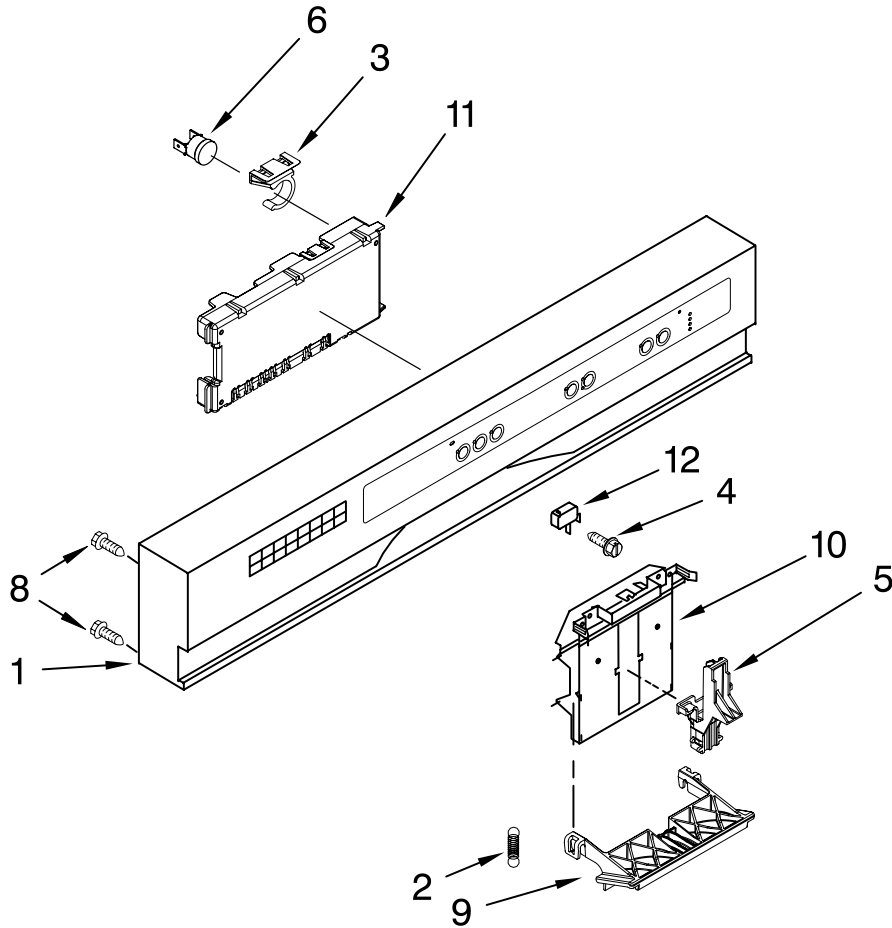

KitchenAid® DOOR AND PANEL PARTS

For Models: KUDC03IVBL0, KUDC03IVWH0, KUDC03IVBS0

(Black)

(White)

(Black/Stainless)

UNDERCOUNTER
DISHWASHER

Illus. No.	Part No.	DESCRIPTION
1		Literature Parts
	W10056407	Instructions, Installation
	W10238421	Energy Guide, Use & Care
	W10205937	English/French
	W10193741	Spanish
	W10130990	Tech Sheet
2		Arm, Hinge
	8534854	Left
	8534853	Right
3	8268983	Stiffener, Door
4	W10073520	Insulation, Door
5		Access Panel
	8573255	Black
	8573256	White
6		Panel, Full Front (Includes Items 4, 11 & 12)
	W10077995	Black
	W10077996	White
	W10137620	Stainless Steel
7		Toe Panel (Includes 13 & 14)
	W10205336	Black
	W10205337	White
8		Screw
	302868	Black
	3400836	White
9	304392	Screw
10	3400071	Screw
11		Nameplate
	W10021860	Black
	W10021870	White
	W10021850	Stainless Steel
12	2004333	Nut
13	8269016	Clip, Ground
14	W10073540	Insulation, Toe Panel

FOR ORDERING INFORMATION REFER TO PARTS PRICE LIST

CONTROL PANEL PARTS

For Models: KUDC03IVBL0, KUDC03IVWH0, KUDC03IVBS0
 (Black) (White) (Black/Stainless)

Illus. No.	Part No.	DESCRIPTION
1		Console Assembly (Includes Insert)
	W10056397	Black
	W10056393	White
2	8268540	Spring, Handle
3	8546546	Clip, Bi-Metal
4	3400412	Screw
5	8524471	Actuator, Latch
6	661663	Bi-Metal
8	3369051	Screw
9		Handle, Latch
	8269117	Black
	8269167	White
10	8524476	Bolt, Latch
11	W10084142	Control, Electronic
12	8269209	Switch, Door