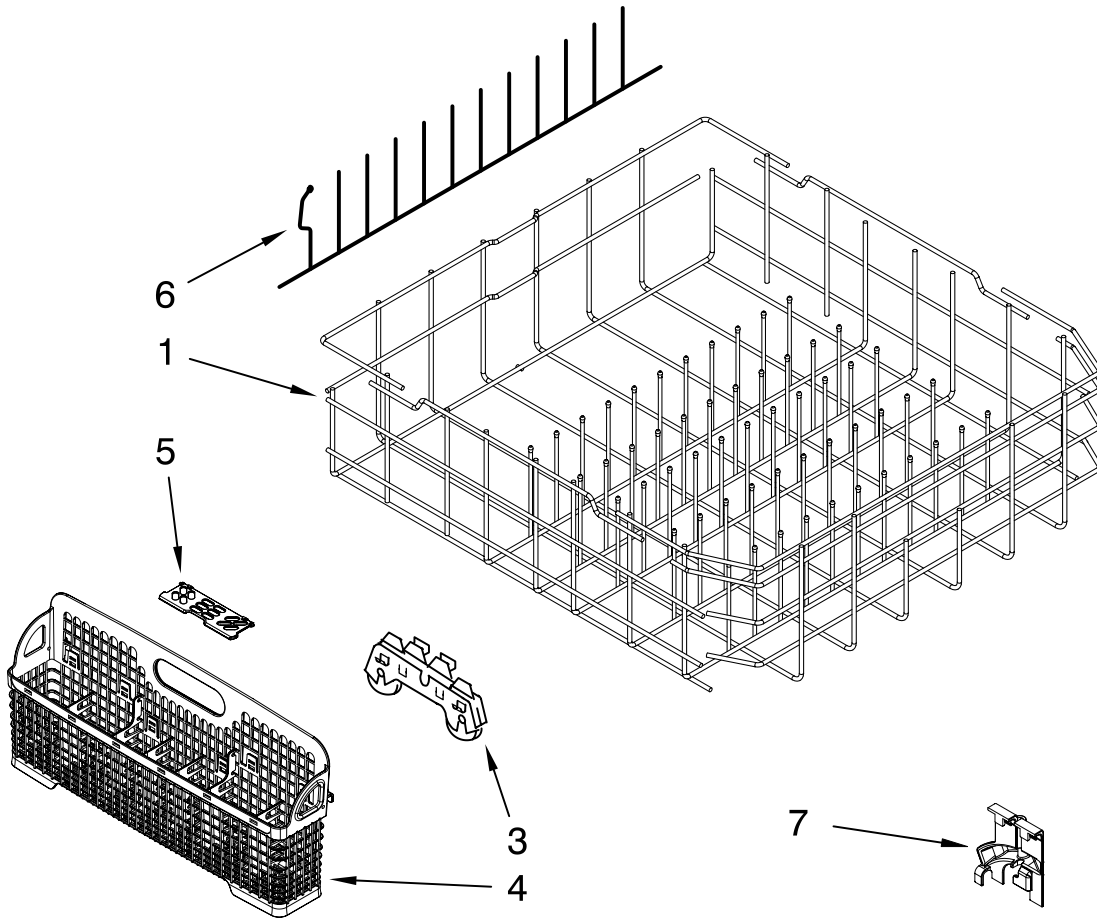

LOWER RACK PARTS

For Models: KUDC03IVBL0, KUDC03IVWH0, KUDC03IVBS0
(Black) (White) (Black/Stainless)

Illus. No.	Part No.	DESCRIPTION
1	8539257	Lower Rack
3	W10082868	Wheel & Transport Assembly
4	8562043	Basket, Silverware (Includes Item 5)
5	8519662	Lid, Basket Center
6	8519682	Tinerow
7	W10175279	Retainer, Tinerow

FOR ORDERING INFORMATION REFER TO PARTS PRICE LIST