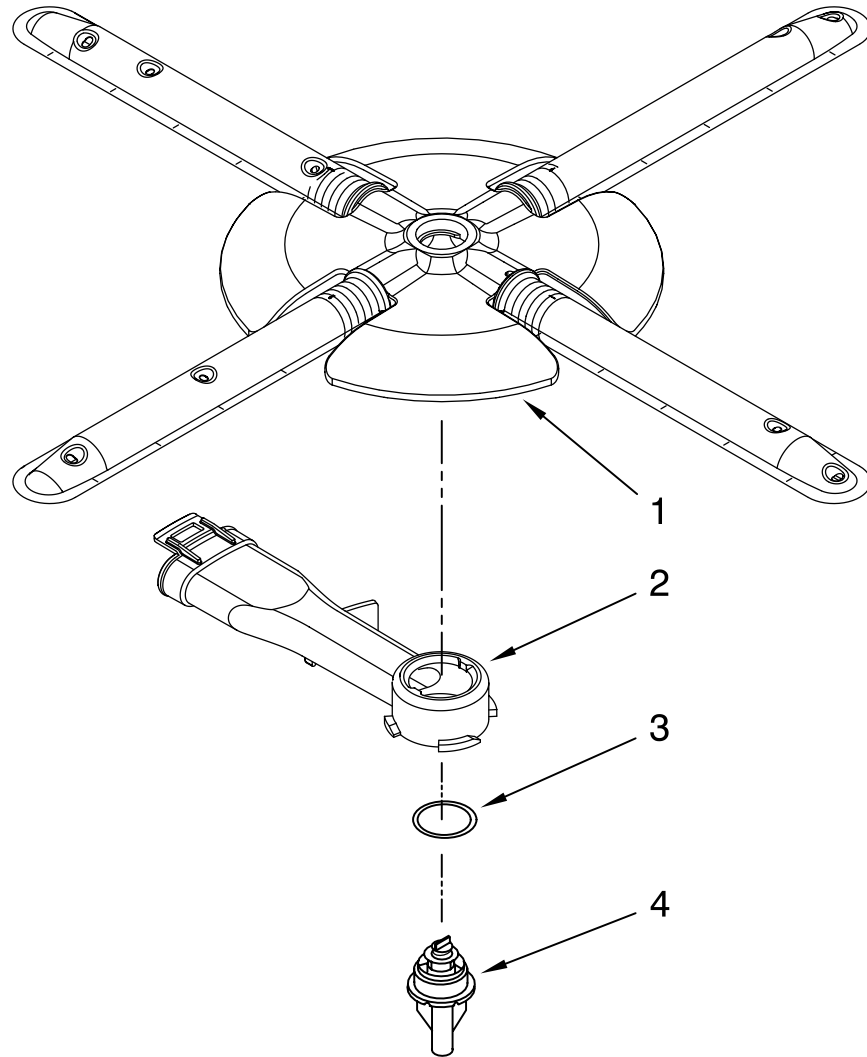

LOWER WASHARM AND STRAINER PARTS

For Models: KUDC03IVBL0, KUDC03IVWH0, KUDC03IVBS0
(Black) (White) (Black/Stainless)

Illus. No.	Part No.	DESCRIPTION
1	W10077965	Wash Arm Assembly
2	W10077899	Cap, Internal Rear Feed (Also Order Item 3)
3	8268340	Seal, Sprayarm
4	W10077898	Hub, Lower Sprayarm (Also Order Item 3)

FOR ORDERING INFORMATION REFER TO PARTS PRICE LIST