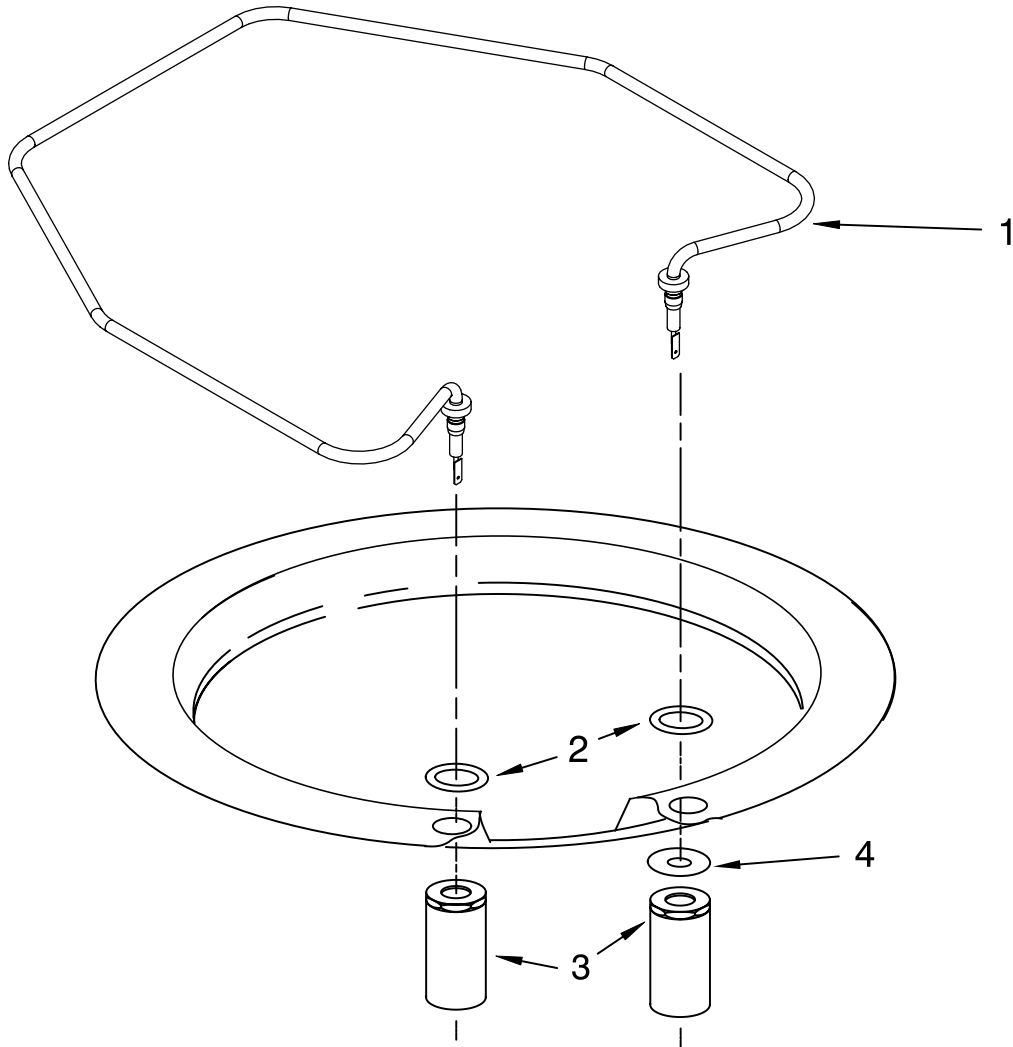

HEATER PARTS

For Models: KUDC03IVBL0, KUDC03IVWH0, KUDC03IVBS0
(Black) (White) (Black/Stainless)

Illus. No.	Part No.	DESCRIPTION
1	8537057	Heater Element Assembly (Also Includes Item 2)
2	717273	Washer, Heater Element
3	8268548	Nut, Heater Element
4	3400931	Retainer, Spring Grip

NOTE: If heater element is removed, it must be replaced.

FOR ORDERING INFORMATION REFER TO PARTS PRICE LIST