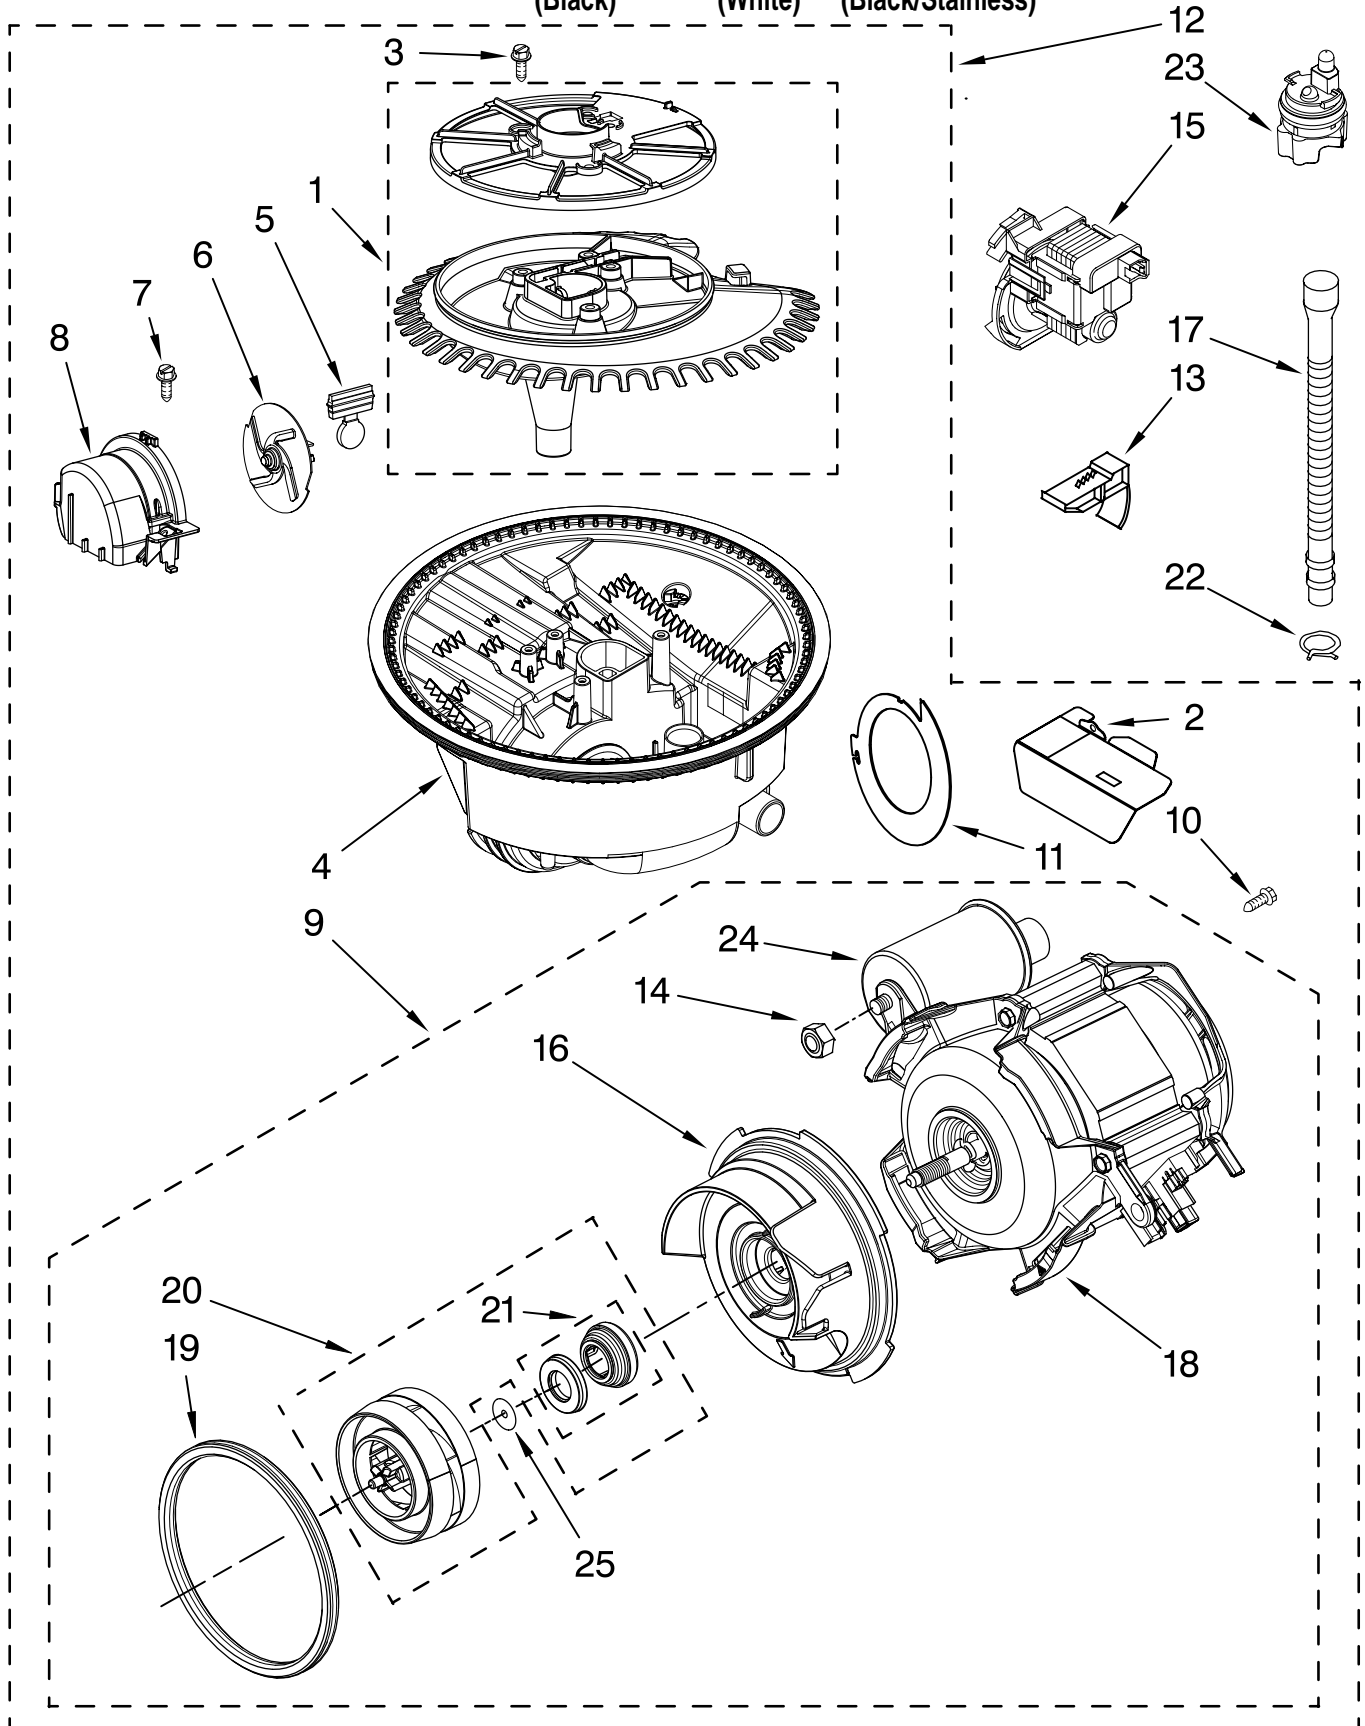

PUMP AND MOTOR PARTS

For Models: KUDC03IVBL0, KUDC03IVWH0, KUDC03IVBS0
(Black) (White) (Black/Stainless)

FOR ORDERING INFORMATION REFER TO PARTS PRICE LIST

PUMP AND MOTOR PARTS

For Models: KUDC03IVBL0, KUDC03IVWH0, KUDC03IVBS0
(Black) (White) (Black/Stainless)

Illus. No.	Part No.	DESCRIPTION
1	8534952	Accumulator Assy
2	8283527	Shield, Motor
3	3400069	Screw
4	8572618	Sump With Seal
5	8268375	Check Valve, Sump
6	W10083957	Chopper Assembly
7	9741232	Screw
8	8531857	Protector, Inlet
9	8535760	Motor Assembly
10	3400217	Screw
11	W10084567	Screen, Separation
12	W10084107	Sump & Motor Assembly (Includes Item 13)
13	8269524	Tab, Sump
14	8533949	Nut
15	661662	Pump, Drain
16	8531019	Volute, Back (Also Order Items 21 & 25)
17	8269144	Hose, Drain
18	8535759	Motor
19	8268397	Seal, Volute
20	8531017	Impeller Kit
21	8268403	Face Seal Assembly (Also Order Item 25)
22	356138	Clamp, Hose
23	W10134017	Optical Water Indicator
24	W10216724	Capacitor
25	8531018	Washer

FOR ORDERING INFORMATION REFER TO PARTS PRICE LIST