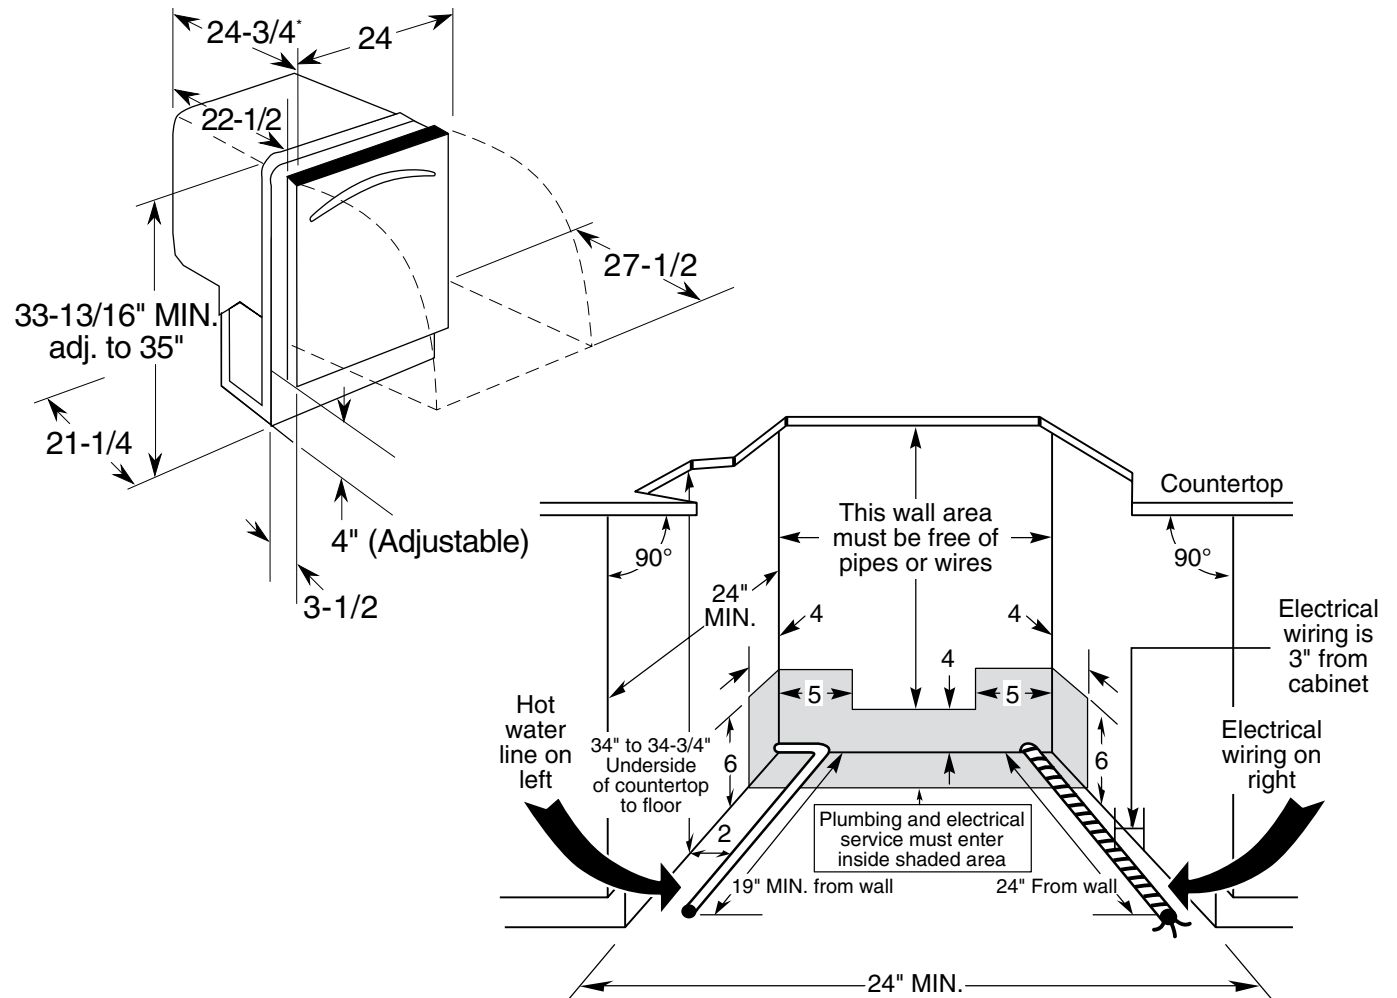

PDWT300/380R

GE Profile™ Fully Integrated Built-In Dishwasher with SmartDispense™ Technology

Dimensions and Installation Information (in inches)

Electrical Rating

Voltage AC.....	120
Hertz.....	60
Total connected load amperage.....	9.9
Calrod® heater watts max.....	875

For use on adequately wired 120-volt, 15-amp circuit having 2-wire service with a separate ground wire. This appliance must be grounded for safe operation.

Installation Information: Before installing, consult installation instructions packed with product for current dimensional data.

†† Add 1/2" for deepest part of contour door. Allow an additional 2" for the handle on PDWT500/PDWT400/PDWT200 Series models.

For answers to your Monogram®, GE Profile™ or GE® appliance questions, visit our website at ge.com or call GE Answer Center® service, 800.626.2000.