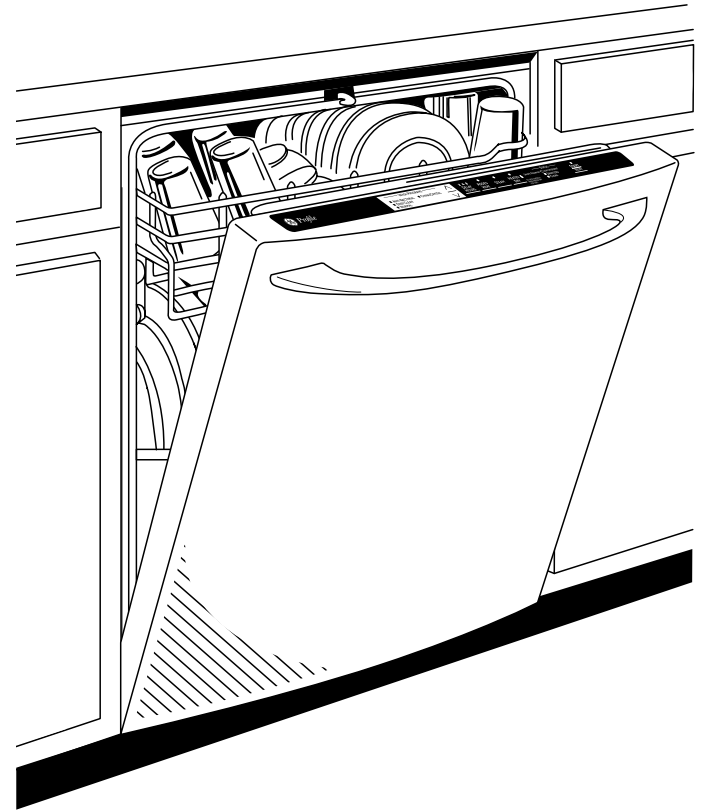

PDWT300/380R

GE Profile™ Fully Integrated Built-In Dishwasher with SmartDispense™ Technology

Features and Benefits

- PureClean wash system with 5-stage filtration - Multiple filtration levels ensure clean dishes
- ENERGY STAR® Qualified - Meets or exceeds federal guidelines for energy efficiency for year-round energy and money savings
- SmartDispense™ technology - Holds up to 47 oz of detergent and dispenses it at just the right time
- DeepClean™ cycle with Steam Prewash - Steam helps to loosen tough soils, like eggs, oatmeal and rice
- Eclipse black nylon deep-tiered rack - Durable racks are designed to resist rust and secure dishes
- Electronic controls with 4 cycles/5 options - Modern controls make it easy to program the dishwasher
- QuietPower™51 sound package - 51 dBA - An enhanced sound-deadening system muffles noises and keeps the kitchen quiet
- Anti-bacterial selection - Cycle raises temperature up to 151°F to sanitize dishes, baby bottles and sippy cups
- Model PDWT380RSS - Stainless steel (shown)
- Model PDWT300RWW - White on white
- Model PDWT300RBB - Black on black

imagination at work