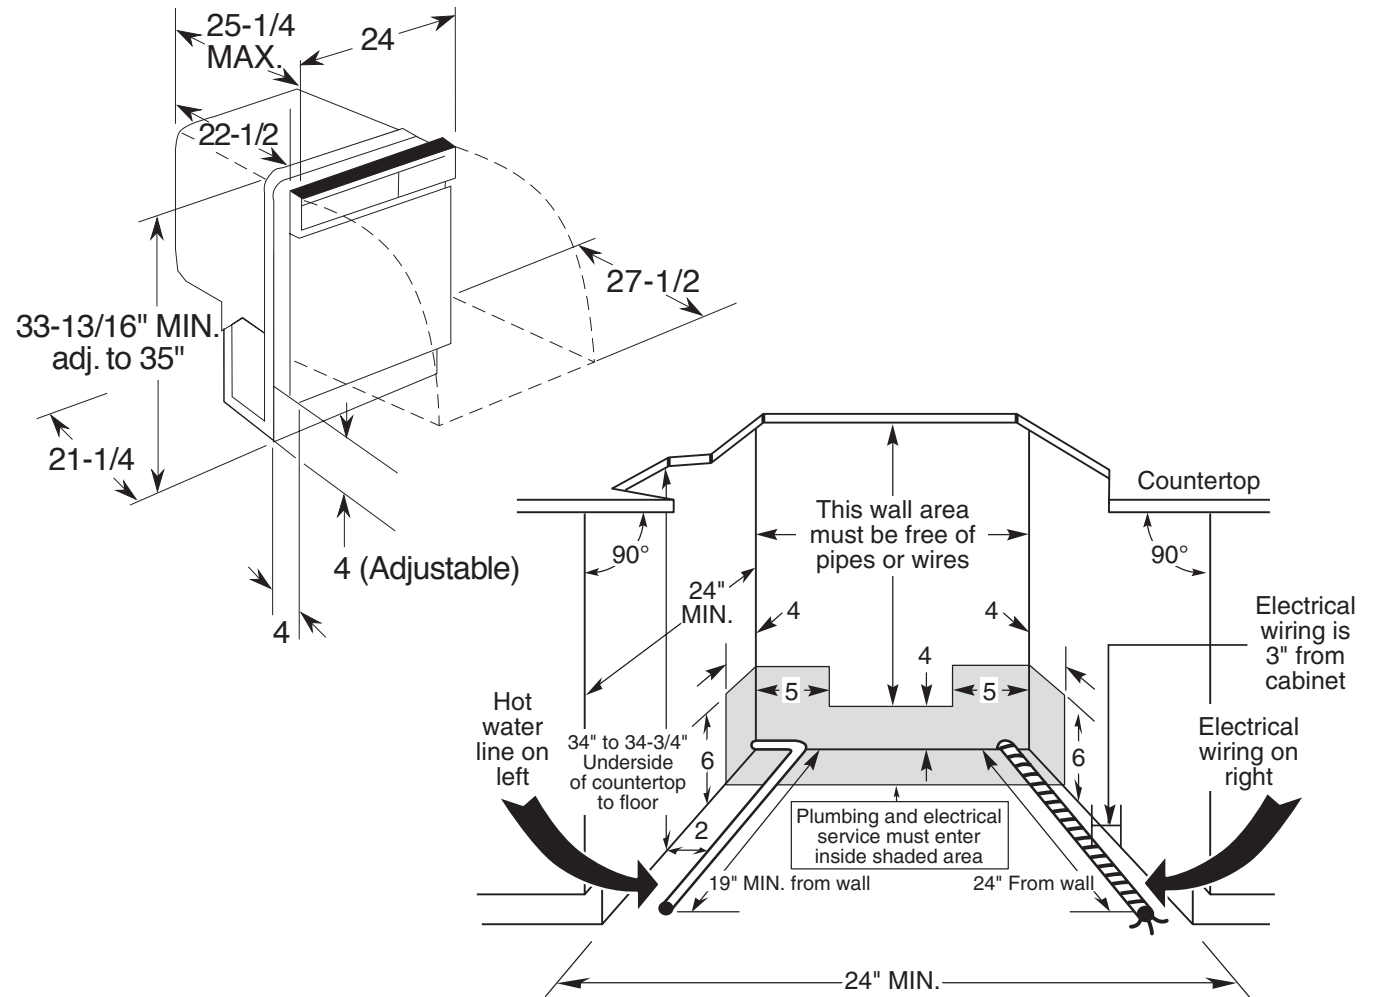

PDW7900/80P

GE Profile™ Dishwasher with SmartDispense™ Technology

Dimensions and Installation Information (in inches)

Electrical Rating

Voltage AC.....	120
Hertz.....	60
Total connected load amperage.....	9.1
Calrod® heater watts max.....	875

For use on adequately wired 120-volt, 15-amp circuit having 2-wire service with a separate ground wire. This appliance must be grounded for safe operation.

For answers to your Monogram,® GE Profile™ or GE® appliance questions, visit our website at ge.com or call GE Answer Center® service, 800.626.2000.

Features and Benefits

- SmartDispense™ Technology - Holds up to 40 fl. oz. of detergent and dispenses it based on water hardness and soil levels
- Giant Tub with up to 16 Place Setting Capacity Nylon Racking - Holds tall and oversized items and washes up to 16 place settings at once
- 6-level BrilliantClean™ Towerless Wash System - Multiple wash levels help to remove tough food soils from dishes
- CleanSensor™ - A laser measures soil and water temperature to adjust to the ideal cycle time and optimize water usage
- Four-Position Adjustable Upper Rack - Easy-to-use mechanism allows the upper rack to be moved up, down or diagonally for additional loading flexibility
- 2 Sets of Fold-Down Tines in Lower Rack - Flexible tines make it easier to load the dishwasher
- SpeedCycle™ - Washes a lightly soiled load in 35 minutes or less
- Model PDW7900PWW – White on white
- Model PDW7900PBB – Black on black
- Model PDW7980PSS – Stainless steel (shown)