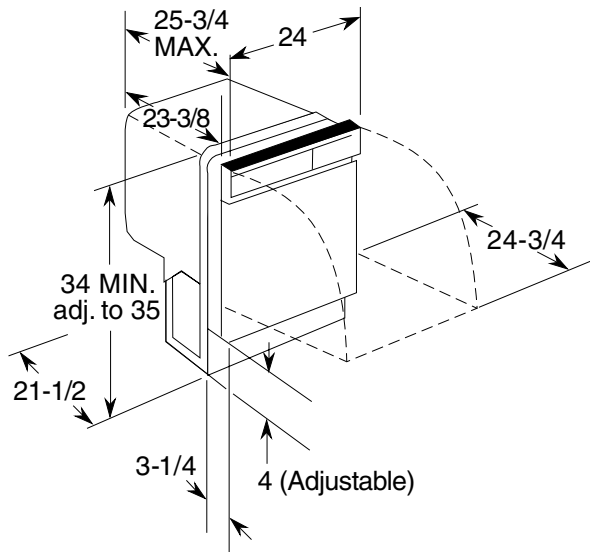

HOTPOINT®

HDA3600/3640R – Hotpoint Built-In Dishwasher

Dishwasher Dimensions (in inches)

Panel Thickness

When using GPF325
1/4" custom dishwasher
door and access panel kit.
When using GPF375
3/4" custom dishwasher
door and access panel kit.

Kit	A	B	C	Panel Thickness
GPF325	18-7/8"	23-9/16"	3-11/16"	1/4"
GPF375	18-15/16"	23-5/8"	4-1/4" to 3-3/4"	3/4"

* Bottom of panel must be notched 1-1/2" x 1/2" to clear across panel
** Adjustment required to match adjacent cabinet fronts due to leveling leg adjustment, 4" nominal

Note: Dishwasher must not be installed more than 10 feet from sink for proper drainage. All plumbing and electrical work must be in accordance with local codes. Dishwasher includes drain hose and leveling legs.