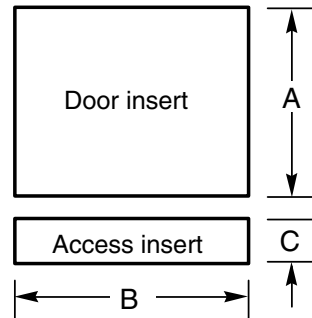

HOTPOINT®

HDA3600/3640R – Hotpoint Built-In Dishwasher

Dishwasher Dimensions (in inches)

Panel Thickness

When using GPF325
1/4" custom dishwasher
door and access panel kit.
When using GPF375
3/4" custom dishwasher
door and access panel kit.

Kit	A	B	C	Panel Thickness
GPF325	18-7/8"	23-9/16"	3-11/16"	1/4"
GPF375	18-15/16"	23-5/8"	4-1/4" to 3-3/4"	3/4"

* Bottom of panel must be notched 1-1/2" x 1/2" to clear across panel
** Adjustment required to match adjacent cabinet fronts due to leveling leg adjustment, 4" nominal