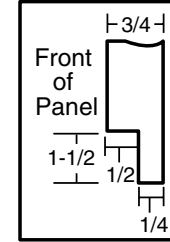

HOTPOINT®

HDA3600/3640R – Hotpoint Built-In Dishwasher

Dishwasher Dimensions (in inches)

Panel Thickness

When using GPF325
1/4" custom dishwasher
door and access panel kit.
When using GPF375
3/4" custom dishwasher
door and access panel kit.

Kit	A	B	C	Panel Thickness
GPF325	18-7/8"	23-9/16"	3-11/16"	1/4"
GPF375	18-15/16"	23-5/8"	4-1/4" to 3-3/4"	3/4"

* Bottom of panel must be notched 1-1/2" x 1/2" to clear across panel
** Adjustment required to match adjacent cabinet fronts due to leveling leg adjustment, 4" nominal