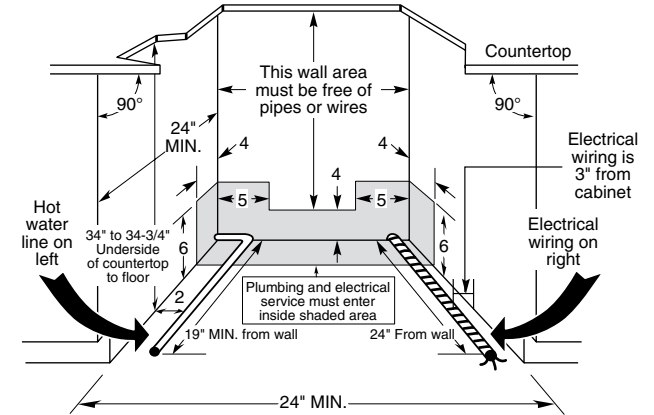

HOTPOINT®

HDA3600/3640R – Hotpoint Built-In Dishwasher

Dishwasher Dimensions (in inches)

Panel Thickness

When using GPF325
1/4" custom dishwasher
door and access panel kit.
When using GPF375
3/4" custom dishwasher
door and access panel kit.

Kit	A	B	C	Panel Thickness
GPF325	18-7/8"	23-9/16"	3-11/16"	1/4"
GPF375	18-15/16"	23-5/8"	4-1/4" to 3-3/4"	3/4"

* Bottom of panel must be notched 1-1/2" x 1/2" to clear across panel
** Adjustment required to match adjacent cabinet fronts due to leveling leg adjustment, 4" nominal

Note: Dishwasher must not be installed more than 10 feet from sink for proper drainage. All plumbing and electrical work must be in accordance with local codes. Dishwasher includes drain hose and leveling legs.