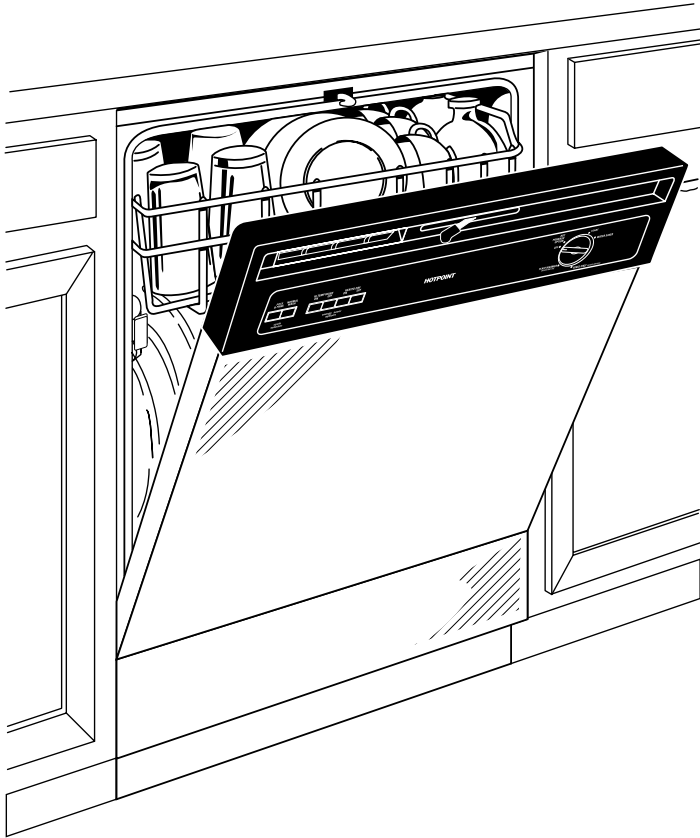

Note: Dishwasher must not be installed more than 10 feet from sink for proper drainage. All plumbing and electrical work must be in accordance with local codes. Dishwasher includes drain hose and leveling legs.

For use on adequately wired 120-volt, 15-amp circuit having 2-wire service with a separate ground wire. This appliance must be grounded for safe operation.

As an ENERGY STAR® partner, GE has determined that this product meets the ENERGY STAR guidelines for energy efficiency.

Listed by Underwriters Laboratories

HOTPOINT®

HDA3600/3640R – Hotpoint Built-In Dishwasher

Features and Benefits

- 5-level PowerScrub™ wash system with PowerShower - Precision water jets and hot temperatures power away tough food stains
- ENERGY STAR® Qualified - Meets or exceeds federal guidelines for energy efficiency for year-round energy and money savings
- 100% water filtration - Water stays clean, so just-washed dishes do, too
- Hot PreWash option - Higher temperatures during the prewash cycle provide an outstanding clean
- QuietPower™61 sound package - 61 dBA - Runs quietly and effectively while keeping noises inside
- Pots and Pans cycle - Tough food stains are scrubbed and scoured clean with ease
- Piranha™ hard food disposer - This disposal grinds food into tiny particles that are easily washed away
- Model HDA3600RWW – White on white
- Model HDA3600RBB – Black on black
- Model HDA3600RCC – Bisque on bisque
- Model HDA3640RSA – Silver metallic