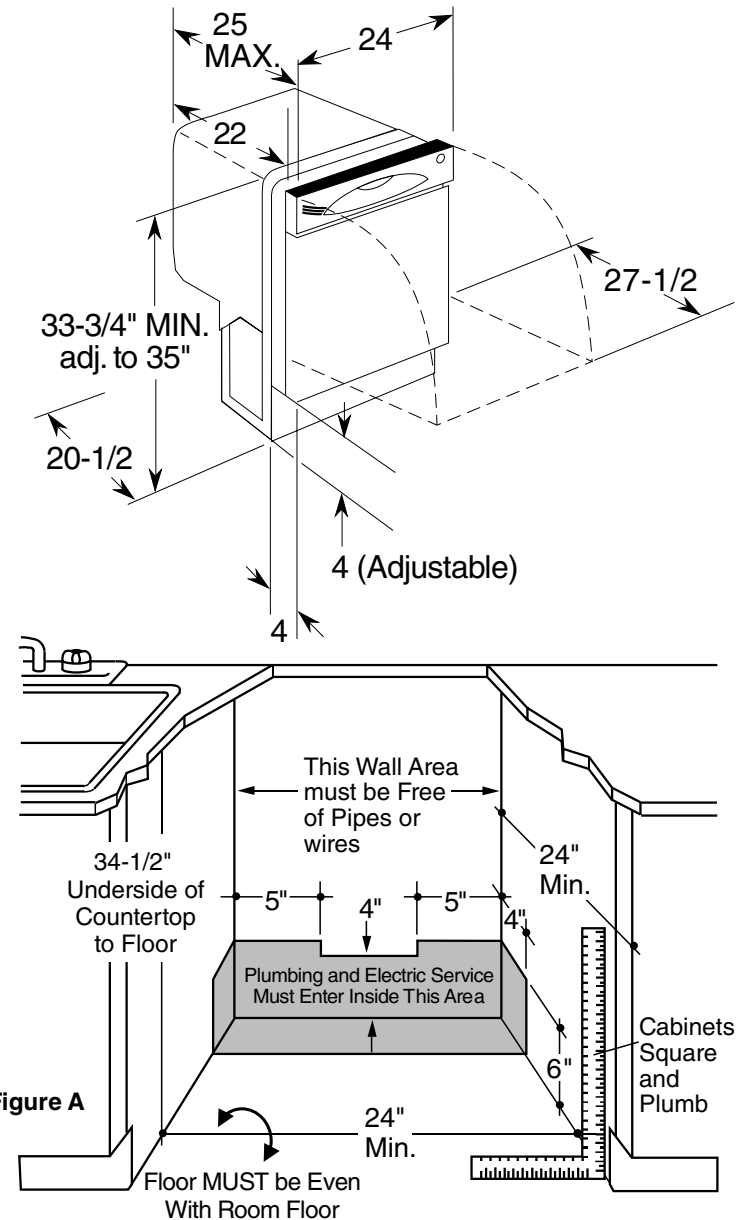

GLD7400/60R

GE® Tall Tub Built-In Dishwasher

Dimensions and Installation Information (in inches)

Electrical Rating

Voltage AC.....	120
Hertz.....	60
Total connected load amperage.....	10
Calrod® heater watts max.....	875

For use on adequately wired 120-volt, 15-amp circuit having 2-wire service with a separate ground wire. This appliance must be grounded for safe operation.

Note: The rough cabinet opening must be at least 24" deep, 24" wide and approximately 34-1/2" high from floor to underside of the countertop. Dishwasher must not be installed more than 10 feet from sink for proper drainage. All plumbing and electrical work must be in accordance with local codes. The power cord and connections must comply with the National Electrical Code Section 422 and/or local codes and ordinances. The cord must be no longer than 6 ft. from the junction box to the receptacle.

Installation Information: Before installing, consult installation instructions packed with product for current dimensional data.

For answers to your Monogram®, GE Profile™ or GE® appliance questions, visit our website at ge.com or call GE Answer Center® service, 800.626.2000.

Listed by Underwriters Laboratories

As an ENERGY STAR® partner, GE has determined that this product meets the ENERGY STAR guidelines for energy efficiency.