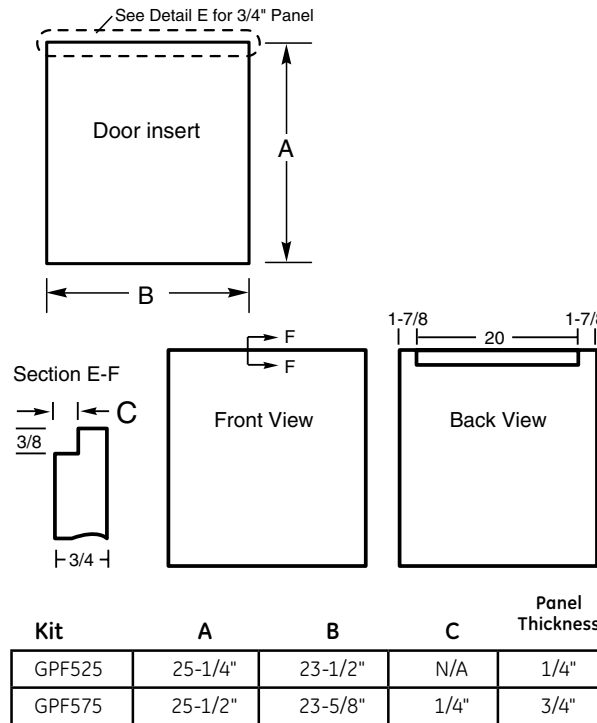

GLD7400/60R

GE® Tall Tub Built-In Dishwasher

Dimensions and Installation Information (in inches)

Electrical Rating

Voltage AC.....	120
Hertz.....	60
Total connected load amperage.....	10
Calrod® heater watts max.....	875

For use on adequately wired 120-volt, 15-amp circuit having 2-wire service with a separate ground wire. This appliance must be grounded for safe operation.

Note: The rough cabinet opening must be at least 24" deep, 24" wide and approximately 34-1/2" high from floor to underside of the countertop. Dishwasher must not be installed more than 10 feet from sink for proper drainage. All plumbing and electrical work must be in accordance with local codes. The power cord and connections must comply with the National Electrical Code Section 422 and/or local codes and ordinances. The cord must be no longer than 6 ft. from the junction box to the receptacle.

Installation Information: Before installing, consult installation instructions packed with product for current dimensional data.

For answers to your Monogram®, GE Profile™ or GE® appliance questions, visit our website at ge.com or call GE Answer Center® service, 800.626.2000.

Listed by Underwriters Laboratories

As an ENERGY STAR® partner, GE has determined that this product meets the ENERGY STAR guidelines for energy efficiency.