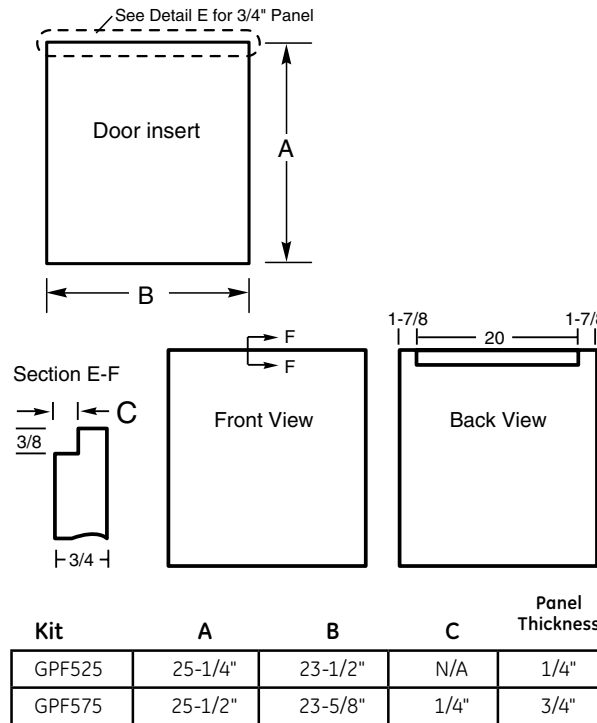

GLD5600/60R

GE® Tall Tub Built-In Dishwasher

Dimensions and Installation Information (in inches)

Electrical Rating

Voltage AC.....	120
Hertz.....	60
Total connected load amperage.....	10
Calrod® heater watts max.....	875

For use on adequately wired 120-volt, 15-amp circuit having 2-wire service with a separate ground wire. This appliance must be grounded for safe operation.

Note: The rough cabinet opening must be at least 24" deep, 24" wide and approximately 34-1/2" high from floor to underside of the countertop. Dishwasher must not be installed more than 10 feet from sink for proper drainage. All plumbing and electrical work must be in accordance with local codes. The power cord and connections must comply with the National Electrical Code Section 422 and/or local codes and ordinances. The cord must be no longer than 6 ft. from the junction box to the receptacle.

Installation Information: Before installing, consult installation instructions packed with product for current dimensional data.

For answers to your Monogram®, GE Profile™ or GE® appliance questions, visit our website at ge.com or call GE Answer Center® service, 800.626.2000.

imagination at work

Listed by Underwriters Laboratories

As an ENERGY STAR® partner, GE has determined that this product meets the ENERGY STAR guidelines for energy efficiency.