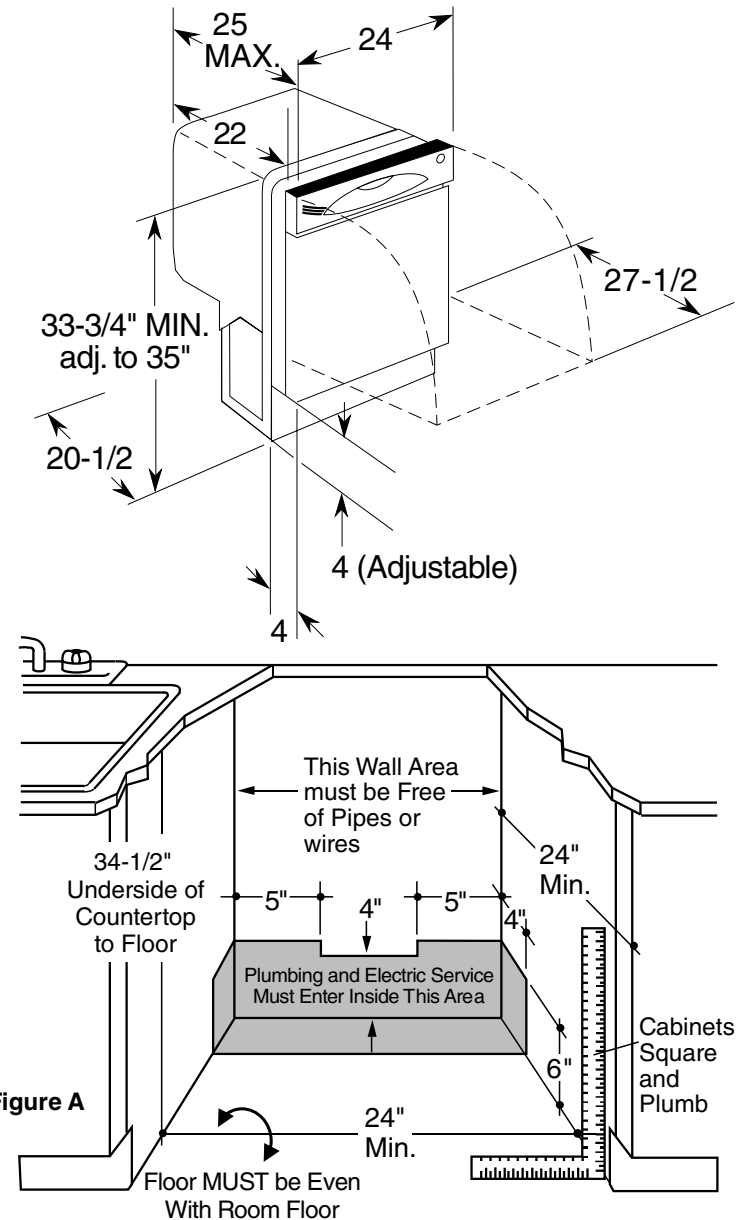

GLD5600/60R

GE® Tall Tub Built-In Dishwasher

Dimensions and Installation Information (in inches)

Electrical Rating

Voltage AC.....	120
Hertz.....	60
Total connected load amperage.....	10
Calrod® heater watts max.....	875

For use on adequately wired 120-volt, 15-amp circuit having 2-wire service with a separate ground wire. This appliance must be grounded for safe operation.

Note: The rough cabinet opening must be at least 24" deep, 24" wide and approximately 34-1/2" high from floor to underside of the countertop. Dishwasher must not be installed more than 10 feet from sink for proper drainage. All plumbing and electrical work must be in accordance with local codes. The power cord and connections must comply with the National Electrical Code Section 422 and/or local codes and ordinances. The cord must be no longer than 6 ft. from the junction box to the receptacle.

Installation Information: Before installing, consult installation instructions packed with product for current dimensional data.

For answers to your Monogram®, GE Profile™ or GE® appliance questions, visit our website at ge.com or call GE Answer Center® service, 800.626.2000.

imagination at work

Listed by Underwriters Laboratories

As an ENERGY STAR® partner, GE has determined that this product meets the ENERGY STAR guidelines for energy efficiency.