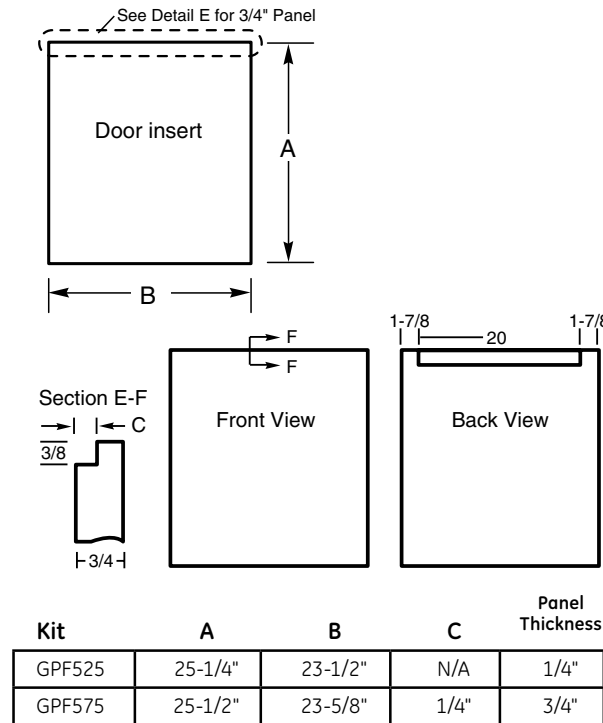

GLD4404/4464R GE® Tall Tub Built-In Dishwasher

Dimensions and Installation Information (in inches)

Electrical Rating

Voltage AC.....	120
Hertz.....	60
Total connected load amperage.....	10
Calrod® heater watts max.....	875

For use on adequately wired 120-volt, 15-amp circuit having 2-wire service with a separate ground wire. This appliance must be grounded for safe operation.

Note: The rough cabinet opening must be at least 24" deep, 24" wide and approximately 34-1/2" high from floor to underside of the countertop. Dishwasher must not be installed more than 10 feet from sink for proper drainage. All plumbing and electrical work must be in accordance with local codes. The power cord and connections must comply with the National Electrical Code Section 422 and/or local codes and ordinances. The cord must be no longer than 6 ft. from the junction box to the receptacle.

Installation Information: Before installing, consult installation instructions packed with product for current dimensional data.

For answers to your Monogram®, GE Profile™ or GE® appliance questions, visit our website at ge.com or call GE Answer Center® service, 800.626.2000.