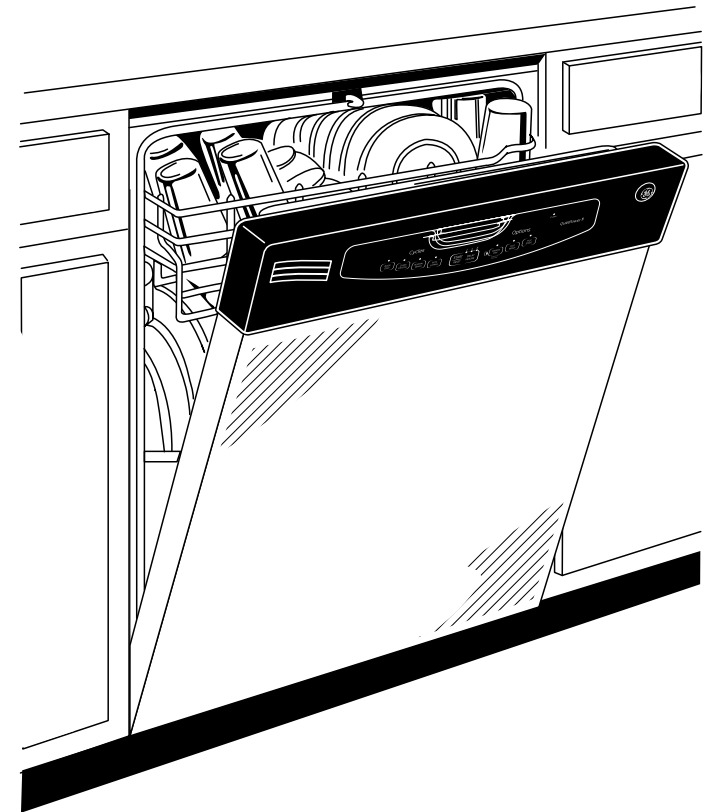

GLD4404/4464R

GE® Tall Tub Built-In Dishwasher

Features and Benefits

- 5-stage filtration - Multiple filtration levels ensure that soils are nowhere near clean dishware
- ENERGY STAR® Qualified - Meets or exceeds federal guidelines for energy efficiency for year-round energy and money savings
- SaniWash cycle - Special cycle reduces 99.999% of harmful germs and bacteria
- Platinum silver nylon racks with fold-down tines - Flexible tines make it easy to load the dishwasher
- Electronic controls with 3 cycles/5 options - Modern controls make it easy to program the dishwasher
- QuietPower™57 sound package - 57 dBA - Advanced materials reduce the sound level to just 57 dBA
- Model GLD4404RWW - White on white
- Model GLD4404RCC - Bisque on bisque
- Model GLD4404RBB - Black on black
- Model GLD4464RSS - Stainless steel

imagination at work