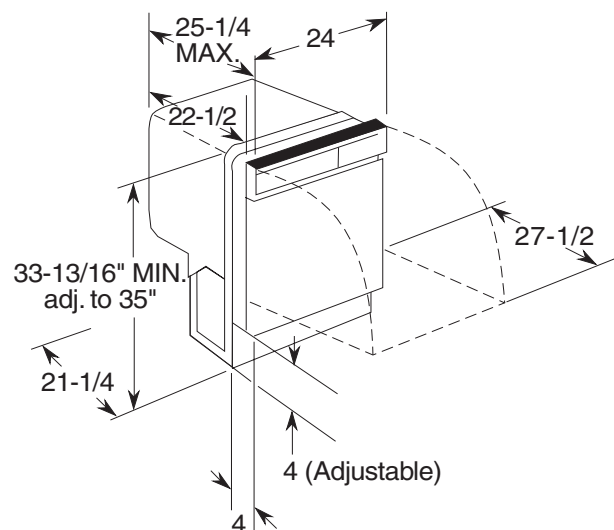

GE Appliances

GSD6600/60G – GE Triton® XL Built-In Dishwasher

Built-In Dishwasher Dimensions (in inches)

Electrical Rating

Voltage AC.....	120
Hertz.....	60
Total connected load amperage.....	9.1
Calrod® heater watts max.....	875

For use on adequately wired 120-volt, 15-amp circuit having 2-wire service with a separate ground wire. This appliance must be grounded for safe operation.

Specification Revised 6/04

350378

Installation Information (in inches)

Dishwasher Rough-In Information

Note: Dishwasher must not be installed more than 10 feet from sink for proper drainage. All plumbing and electrical work must be in accordance with local codes.

The power cord and connections must comply with the National Electrical Code Section 422 and/or local codes and ordinances. The cord must be no longer than 6 ft. from the junction box to the receptacle.

Wood Insert Cut-Out Dimensions (flat door models only)

Detail E for 3/4 panel only

Models/Kit	A	B	C – Panel Thickness
GE Models GPF625 Kit*	25-1/16"	23-1/2"	1/4"
GPF675 Kit**	25-7/16"	23-3/4"	3/4"

*GPF800 Heavy Spring Kit required for custom door panel weighing more than 4 lbs.