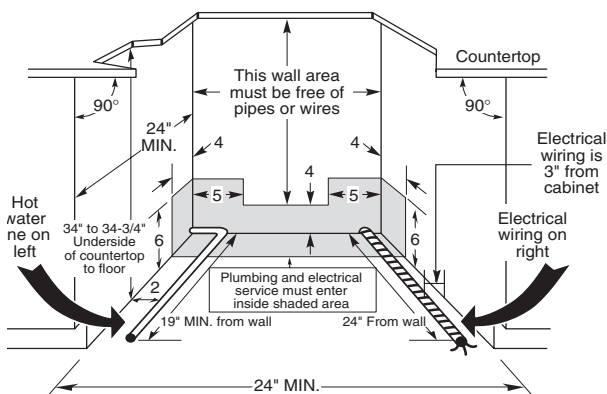

GE Appliances

GSD6600/60G – GE Triton® XL Built-In Dishwasher

Built-In Dishwasher Dimensions (in inches)

Electrical Rating

Voltage AC.....	120
Hertz.....	60
Total connected load amperage.....	9.1
Calrod® heater watts max.....	875

For use on adequately wired 120-volt, 15-amp circuit having 2-wire service with a separate ground wire. This appliance must be grounded for safe operation.

Specification Revised 6/04

350378

Installation Information (in inches)

Dishwasher Rough-In Information

Note: Dishwasher must not be installed more than 10 feet from sink for proper drainage. All plumbing and electrical work must be in accordance with local codes.

The power cord and connections must comply with the National Electrical Code Section 422 and/or local codes and ordinances. The cord must be no longer than 6 ft. from the junction box to the receptacle.