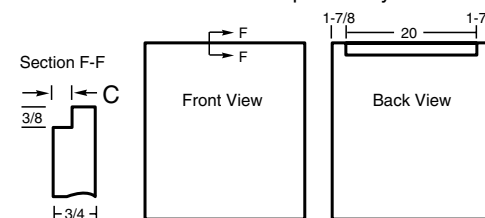

Wood Insert Cut-Out Dimensions (flat door models only)

Detail E for 3/4 panel only

Models/Kit	A	B	C – Panel Thickness
GE Models GPF625 Kit*	25-1/16"	23-1/2"	1/4"
GPF675 Kit**	25-7/16"	23-3/4"	3/4"

*GPF800 Heavy Spring Kit required for custom door panel weighing more than 4 lbs.