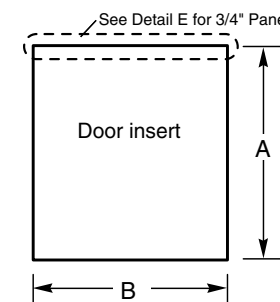

Wood Insert Cut-Out Dimensions (flat door models only)