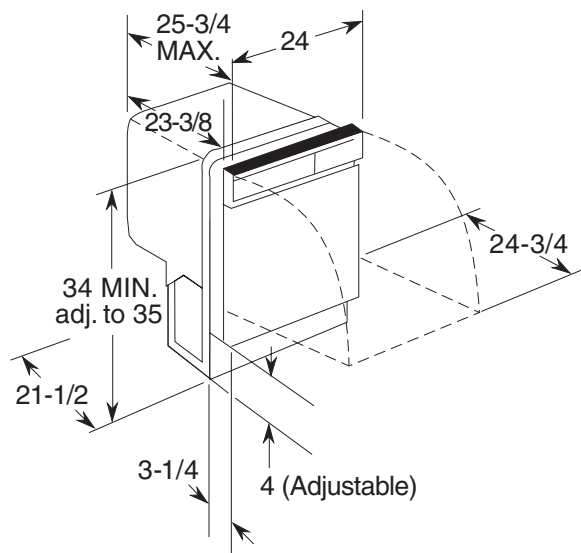

GSD5500GWW/CC/BB – GE Triton® Built-In Dishwasher

Dimensions (in inches)

Installation Information (in inches)

Note: Dishwasher must not be installed more than 10 feet from sink for proper drainage. All plumbing and electrical work must be in accordance with local codes.

Note: If a flush look is needed, a 25" base cabinet needs to be used.

Wood Insert Cut-Out Dimensions (in inches)

Models/Kits	A	B	C	Panel Thickness
GE Triton Models/GPF425	19-3/4"	23-9/16"	3-11/16"	1/4"
GE Triton Models/GPF475	19-97/8"	23-5/8"*	4-1/4" to 3-11/16"***	3/4"

*Bottom of panel must be notched 1-1/2" x 1/2" to clear access panel. (See illustration above)

**Adjustment required to match adjacent cabinet fronts due to leveling adjustment, 4" nominal.

Listed by Underwriters Laboratories