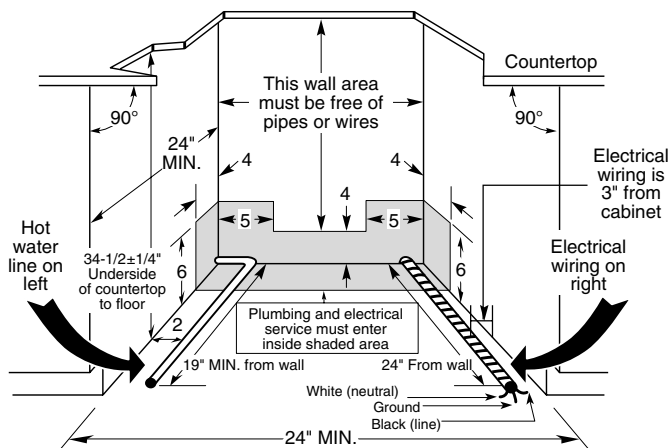

GSD5500GWW/CC/BB – GE Triton® Built-In Dishwasher

Dimensions (in inches)

Installation Information (in inches)

Note: Dishwasher must not be installed more than 10 feet from sink for proper drainage. All plumbing and electrical work must be in accordance with local codes.

Note: If a flush look is needed, a 25" base cabinet needs to be used.

Wood Insert Cut-Out Dimensions (in inches)

Models/Kits	A	B	C	Panel Thickness
GE Triton Models/GPF425	19-3/4"	23-9/16"	3-11/16"	1/4"
GE Triton Models/GPF475	19-97/8"	23-5/8"*	4-1/4" to 3-11/16"***	3/4"

*Bottom of panel must be notched 1-1/2" x 1/2" to clear access panel. (See illustration above)

**Adjustment required to match adjacent cabinet fronts due to leveling adjustment, 4" nominal.

Listed by Underwriters Laboratories