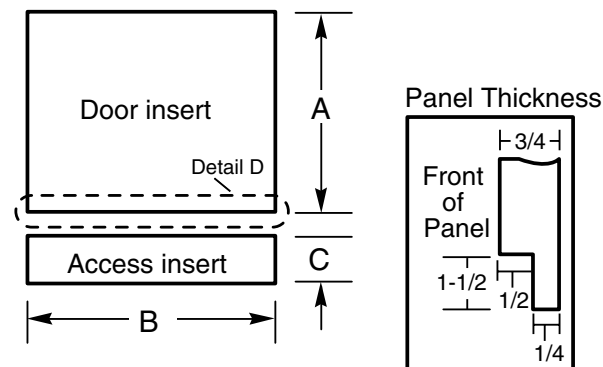

GSD5500GWW/CC/BB – GE Triton® Built-In Dishwasher

Dimensions (in inches)

Installation Information (in inches)

Note: Dishwasher must not be installed more than 10 feet from sink for proper drainage. All plumbing and electrical work must be in accordance with local codes.

Note: If a flush look is needed, a 25" base cabinet needs to be used.

Wood Insert Cut-Out Dimensions (in inches)

Models/Kits	A	B	C	Panel Thickness
GE Triton Models/GPF425	19-3/4"	23-9/16"	3-11/16"	1/4"
GE Triton Models/GPF475	19-97/8"	23-5/8"*	4-1/4" to 3-11/16"***	3/4"

*Bottom of panel must be notched 1-1/2" x 1/2" to clear access panel. (See illustration above)

**Adjustment required to match adjacent cabinet fronts due to leveling adjustment, 4" nominal.

Listed by Underwriters Laboratories