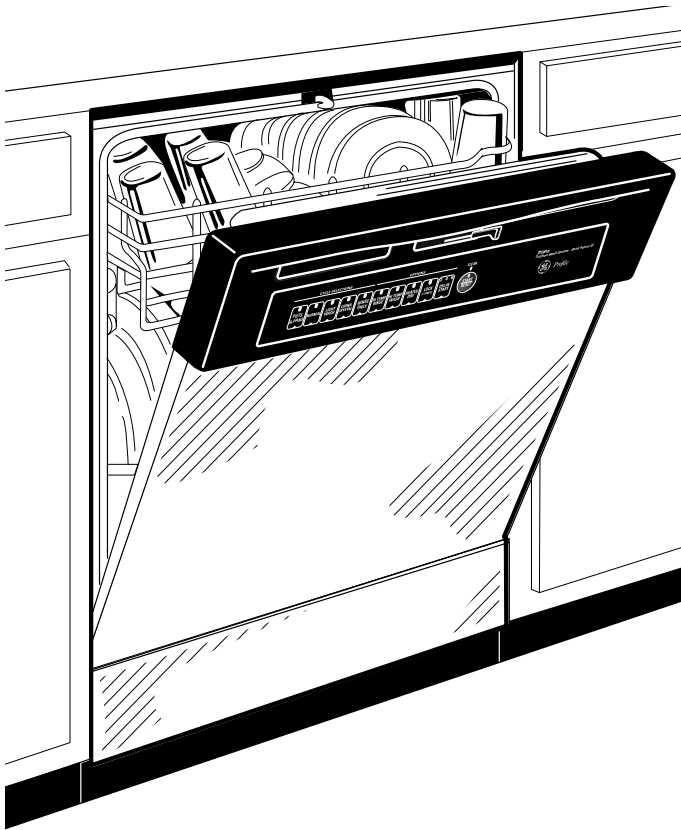

Profile™

GSD5360FSS - GE Profile™ Triton™ Built-In Dishwasher

Features and Benefits

- TriClean™ Wash System Provides Six Levels of Wash
- 100% Triple Water Filtration
- Dual Pumps
- Piranha™ Anti-Jamming Hard Food Disposer
- 5 Cycle Selections: Pots&Pans, Normal Wash, Light Wash, China/Crystal and Rinse Only
- 34 Options: Start/Reset, Hi-Temp Rinse, Hi-Temp Wash, Heated Dry On/Off, Lock Pad and 2/4/8-Hr Delay Start
- Super Upper Rack
- Super Lower Rack with 2 Rows of Fold Down Tines
- SmartShelf
- Super Capacity Silverware Basket with Two Cell Covers
- Rinse Aid Dispenser with Indicator
- QuietPower™ III Sound Insulation Package
- GE Profile™ QuietMotor and Active Vent
- Electronic Controls with 11 Touchpads and "Clean" Light Indicator
- Model GSD5350DCC - Bisque
- Model GSD5330DWW - White on white
- Model GSD5320DBB - Black on black
- Model GSD5310DAA - Almond on almond
- Model GSD5360FSS - Stainless steel