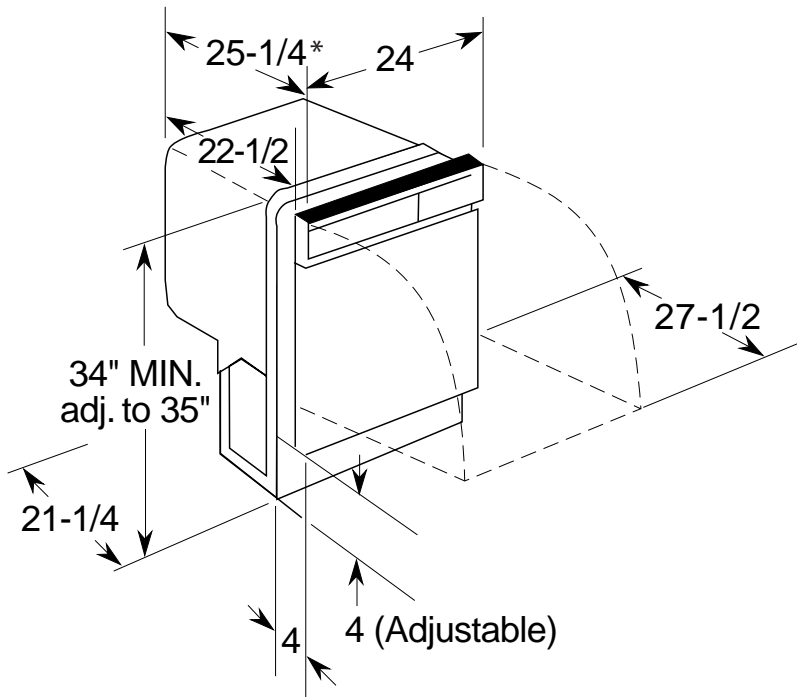

Profile™

PDW9800/80J – GE Profile™ Fully Integrated Built-In Dishwasher

Built-In Dishwasher Dimensions (in inches)

*Allow an additional 2" for the handle on PDW9800/920 Series models.

Electrical Rating

Voltage AC.....	120
Hertz.....	60
Total connected load amperage.....	9.1
Calrod® heater watts max.....	875

For use on adequately wired 120-volt, 15-amp circuit having 2-wire service with a separate ground wire. This appliance must be grounded for safe operation.

Specification Created 7/03

250204

Dishwasher Rough-In Information