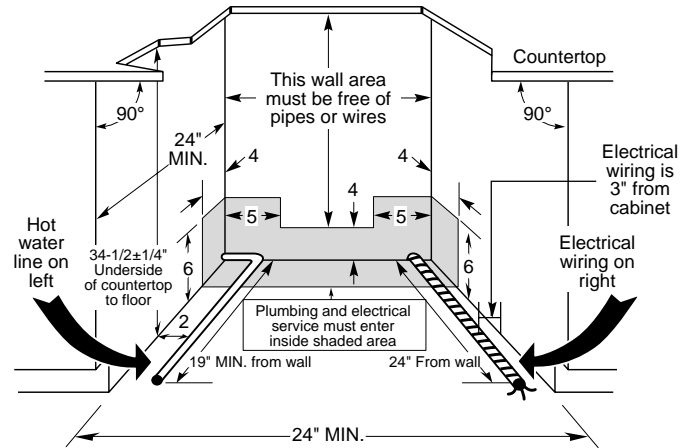

Profile™

PDW9800/80J – GE Profile™ Fully Integrated Built-In Dishwasher

Built-In Dishwasher Dimensions (in inches)

*Allow an additional 2" for the handle on PDW9800/920 Series models.

Electrical Rating

Voltage AC.....	120
Hertz.....	60
Total connected load amperage.....	9.1
Calrod® heater watts max.....	875

For use on adequately wired 120-volt, 15-amp circuit having 2-wire service with a separate ground wire. This appliance must be grounded for safe operation.

Specification Created 7/03

250204

Dishwasher Rough-In Information

Note: Dishwasher must not be installed more than ten feet from sink for proper drainage. All plumbing and electrical work must be in accordance with local codes.

The power cord and connections must comply with the National Electrical Code Section 422 and/or local codes and ordinances. The cord must be no longer than six feet from the junction box to the receptacle.