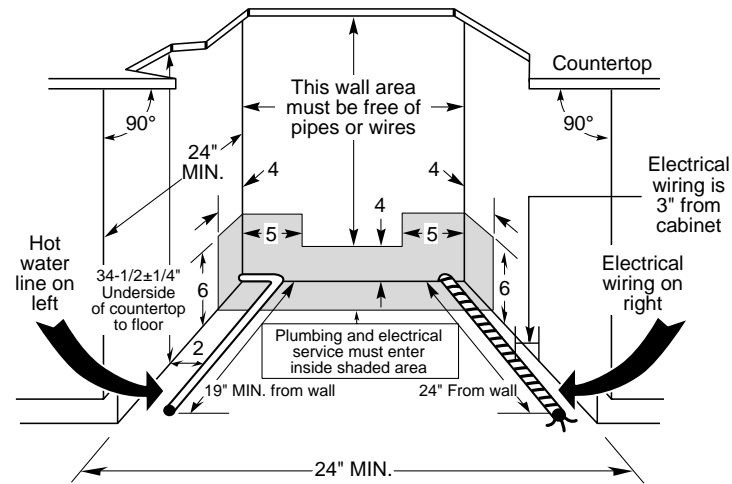

### Built-In Dishwasher Dimensions (in inches)

### Dishwasher Rough-In Information

**Note:** Dishwasher must not be installed more than ten feet from sink for proper drainage. All plumbing and electrical work must be in accordance with local codes.

The power cord and connections must comply with the National Electrical Code Section 422 and/or local codes and ordinances. The cord must be no longer than six feet from the junction box to the receptacle.