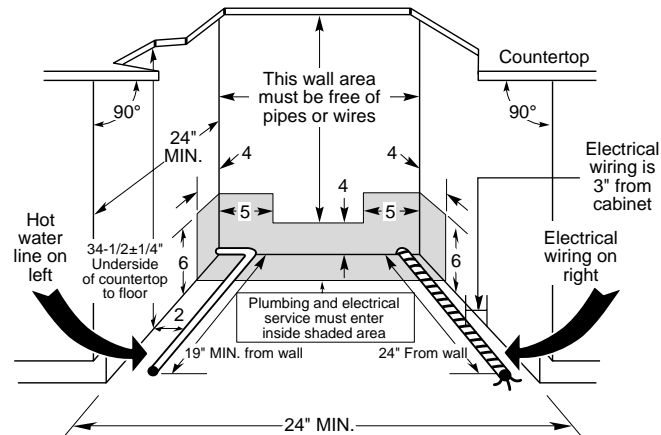

For use on adequately wired 120-volt, 15-amp circuit having 2-wire service with a separate ground wire. This appliance must be grounded for safe operation.

Specification Created 9/03
250122

Wood Insert Cutout Dimensions (in inches)

Kits: GPF825 and GPF875

Kit	A	B	C	Panel Thickness
GPF825	25-1/16"	23-1/2"	N/A	1/4"
GPF875	25-7/16"	23-3/4"	1/4"	3/4"

Listed by Underwriters Laboratories

As an ENERGY STAR® partner, GE has determined that this product meets the ENERGY STAR® guidelines for energy efficiency.

Features and Benefits

- Full-length flat door – Blends almost seamlessly with adjacent cabinetry (custom panel kit available).
- Bright annealed stainless steel tub and door liner – A lustrous finish and lasting beauty that resists stains and corrosion.
- Removable/four-position adjustable upper rack – Pulls out completely or moves up, down or diagonally for maximum loading flexibility.
- Countdown display with 24-hr. delay – Signals remaining cycle time and starts the dishwasher when no one's home or during off peak hours when utilities are at reduced rates.
- Color-matched nylon Pearlescent™ racks – Complements the radiance of stainless steel.
- QuietPower™ VI sound package – Features the fan-assisted drying system, the new concealed ActiveVent and an enhanced insulation package to make this the quietest GE Profile dishwasher ever.
- 100% fold-down tines – Provide maximum loading flexibility in the lower rack.
- Four sets fold-down tines, four sets StemSafe™, upper rack – Provide additional flexibility for loading odd-shaped items and for safely washing fine stemware.
- Cutlery tray – Protects cutlery or flatware and leaves space underneath for more dishes.
- Plastics cycle – Optimizes wash and dry temperatures to protect plastics and dry dishes fully.
- Model PDW8700JWW – White on white
- Model PDW8700JCC – Bisque on bisque
- Model PDW8700JBB – Black on black