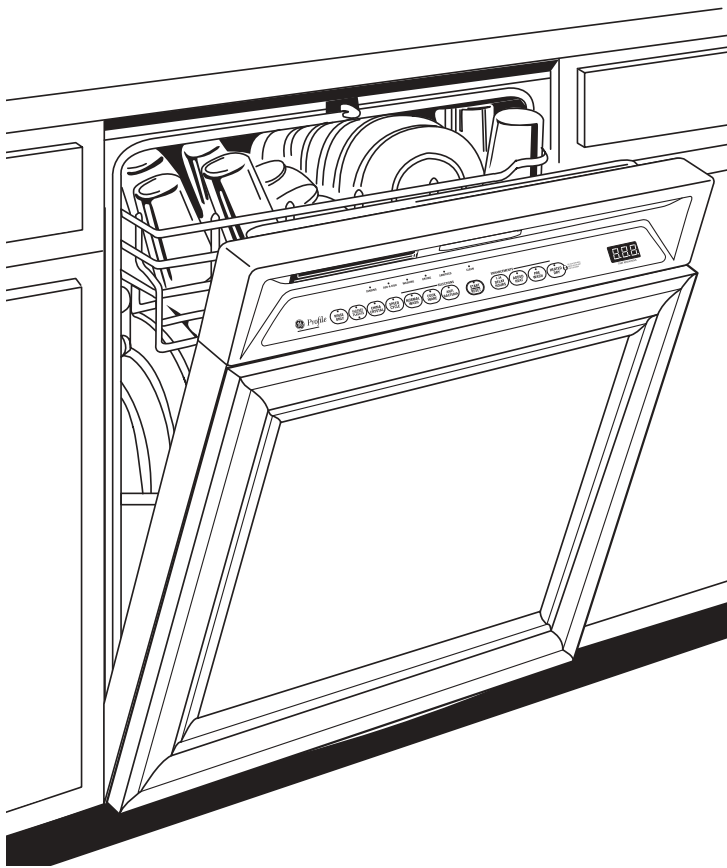

For use on adequately wired 120-volt, 15-amp circuit having 2-wire service with a separate ground wire. This appliance must be grounded for safe operation.

Specification Created 9/03
250122

Wood Insert Cutout Dimensions (in inches)

Features and Benefits

- Full-length flat door – Blends almost seamlessly with adjacent cabinetry (custom panel kit available).
- Bright annealed stainless steel tub and door liner – A lustrous finish and lasting beauty that resists stains and corrosion.
- Removable/four-position adjustable upper rack – Pulls out completely or moves up, down or diagonally for maximum loading flexibility.
- Countdown display with 24-hr. delay – Signals remaining cycle time and starts the dishwasher when no one's home or during off peak hours when utilities are at reduced rates.
- Color-matched nylon Pearlescent™ racks – Complements the radiance of stainless steel.
- QuietPower™ VI sound package – Features the fan-assisted drying system, the new concealed ActiveVent and an enhanced insulation package to make this the quietest GE Profile dishwasher ever.
- 100% fold-down tines – Provide maximum loading flexibility in the lower rack.
- Four sets fold-down tines, four sets StemSafe™, upper rack – Provide additional flexibility for loading odd-shaped items and for safely washing fine stemware.
- Cutlery tray – Protects cutlery or flatware and leaves space underneath for more dishes.
- Plastics cycle – Optimizes wash and dry temperatures to protect plastics and dry dishes fully.
- Model PDW8700JWW – White on white
- Model PDW8700JCC – Bisque on bisque
- Model PDW8700JBB – Black on black