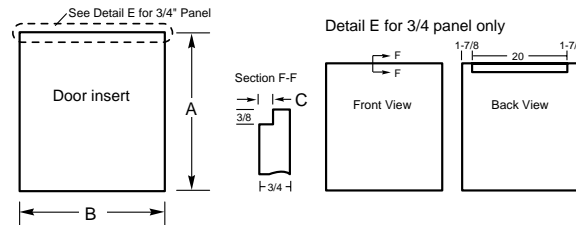

Wood Insert Cutout Dimensions (in inches)

Kits: GPF825 and GPF875

Kit	A	B	C	Panel Thickness
GPF825	25-1/16"	23-1/2"	N/A	1/4"
GPF875	25-7/16"	23-3/4"	1/4"	3/4"