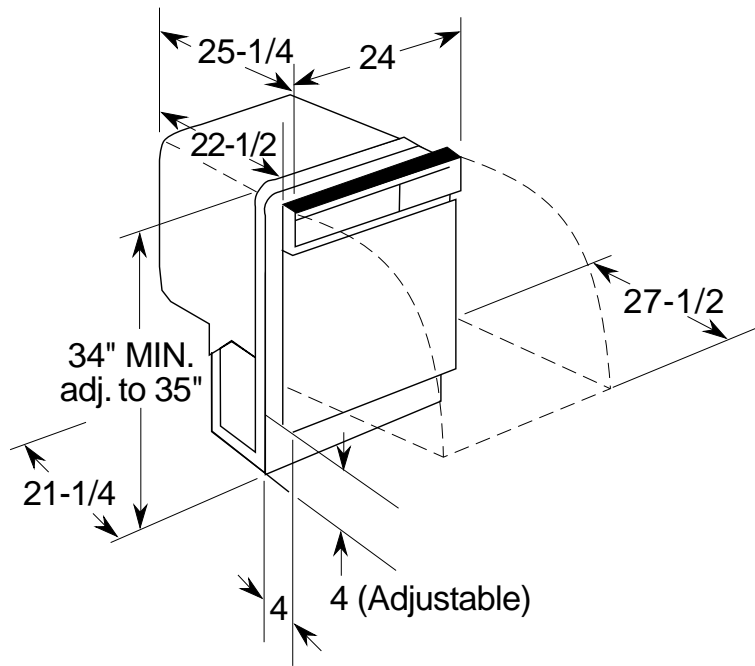

Profile™

PDW8700JWW/CC/BB – GE Profile™ Stainless Built-In Dishwasher

Built-In Dishwasher Dimensions (in inches)

Electrical Rating

Voltage AC.....	120
Hertz.....	60
Total connected load amperage.....	9.1
Calrod® heater watts max.....	875

For use on adequately wired 120-volt, 15-amp circuit having 2-wire service with a separate ground wire. This appliance must be grounded for safe operation.

Specification Created 9/03
250122

Wood Insert Cutout Dimensions (in inches)

Kits: GPF825 and GPF875

Kit	A	B	C	Panel Thickness
GPF825	25-1/16"	23-1/2"	N/A	1/4"
GPF875	25-7/16"	23-3/4"	1/4"	3/4"

Listed by Underwriters Laboratories

As an ENERGY STAR® partner, GE has determined that this product meets the ENERGY STAR® guidelines for energy efficiency.