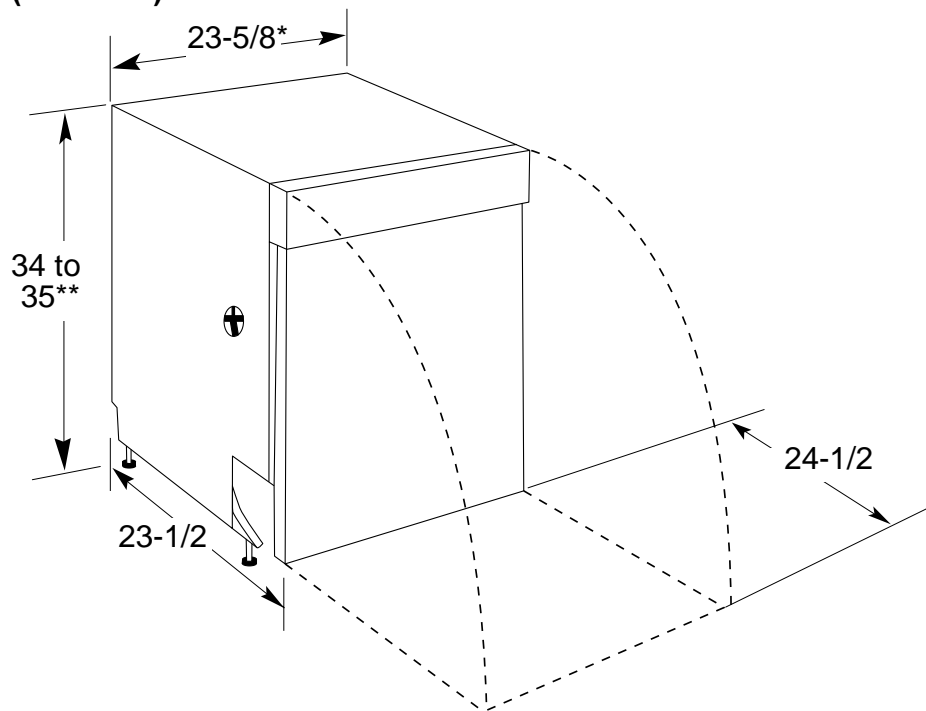

Profile™

PDW8000/60G—GE Profile™ Built-In Dishwasher with Stainless Steel Interior

Built-In Dishwasher Dimensions (in inches)

*Width adjustable from 23-5/8" to 24".

All models shipped with stainless steel tub trim.

**Meets ADA countertop height requirement of 34".

Height adjustable to 32-1/2" with leveling legs and toekick removed.

Electrical Rating

Voltage AC.....120

Hertz60

Total connected load amperage.....12.0

Calrod® heater watts max.....1200

For use on adequately wired 120-volt, 15-amp circuit having 2-wire service with a separate ground wire. This appliance must be grounded for safe operation.

| Models/Kit | Panel Thickness |
|--------------------------|-----------------|
| GE Models GPF725 Kit* | 1/4" |
| ZPF675 Kit* | 3/4" |