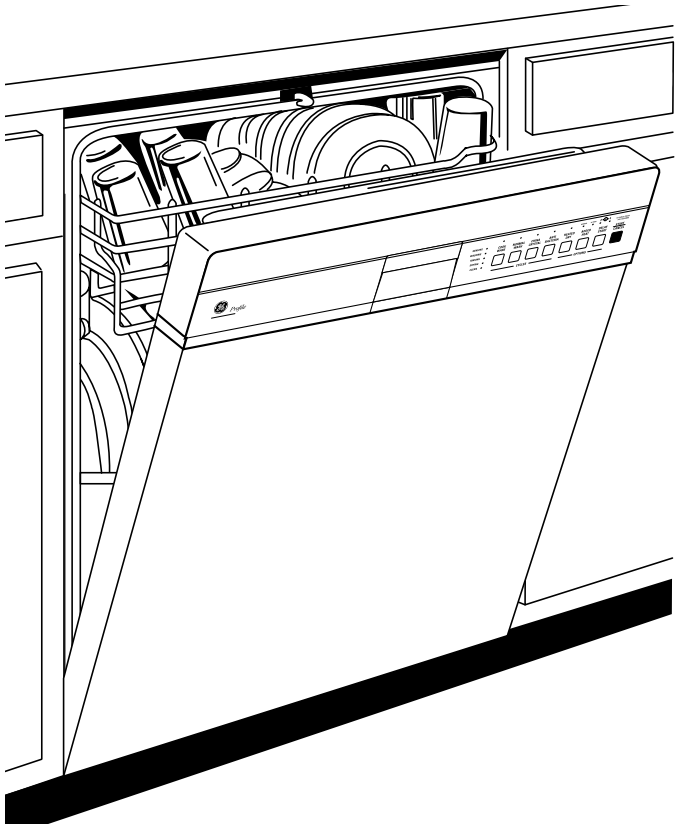

Profile™

PDW8000/60G—GE Profile™ Built-In Dishwasher with Stainless Steel Interior

Features and Benefits

- Energy Star® Qualified
- Stainless Steel Tub and Door Liner
- Full-Length Flat Door with Flush Design
- Nylon Adjustable Upper Rack with Clean Tip Tines & Nylon Lower Rack with Nylon Fold-Down Clean Tip Tines
- 2 Utility Shelves with Stem Holder
- Quiet 8000 Sound Insulation Package with ActiveVent System
- 4-Level Wash System with Two Wash Arms and 100% Water Filtration
- CleanSensor™ Sensor
- Variable Cycles including Anti-Bacteria (NSF Certified), Cookware, Normal Wash and China/Crystal
- Touch Pad Controls with Cycle Progress Indicators and Last Cycle Memory
- Deluxe Plus Silverware Basket with Two Cell Covers
- Calrod® Heating Element
- Enhancements: Child Lock Option, Delay Start Option, Heated Dry and Hi-Temp Wash
- Hard Countertop Ready
- Model PDW8000GWW - White on white
- Model PDW8000GBB - Black on black
- Model PDW8000GCC - Bisque on bisque
- Model PDW8060GSS - Stainless steel