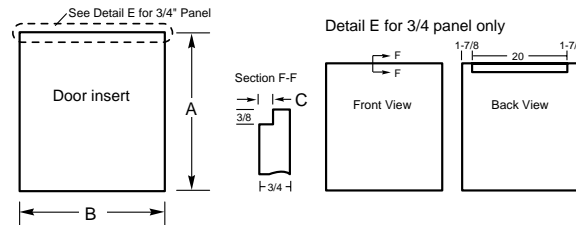

### Built-In Dishwasher Dimensions (in inches)

### Wood Insert Cutout Dimensions (in inches)

Kits: GPF825 and GPF875

Kit	A	B	C	Panel Thickness
GPF825	25-1/16"	23-1/2"	N/A	1/4"
GPF875	25-7/16"	23-3/4"	1/4"	3/4"

Listed by Underwriters Laboratories

As an ENERGY STAR® partner, GE has determined that this product meets the ENERGY STAR® guidelines for energy efficiency.