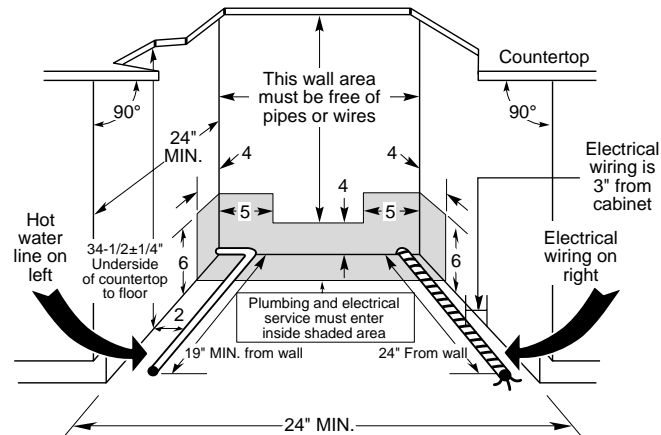

### Built-In Dishwasher Dimensions (in inches)

### Wood Insert Cutout Dimensions (in inches)

Kits: GPF825 and GPF875

Kit	A	B	C	Panel Thickness
GPF825	25-1/16"	23-1/2"	N/A	1/4"
GPF875	25-7/16"	23-3/4"	1/4"	3/4"

Listed by Underwriters Laboratories

As an ENERGY STAR® partner, GE has determined that this product meets the ENERGY STAR® guidelines for energy efficiency.