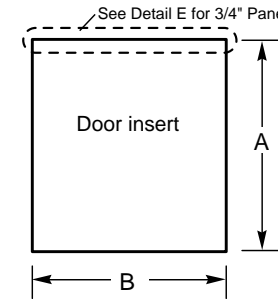

Wood Insert Cut-Out Dimensions (flat door models only)

Detail E for 3/4 panel only