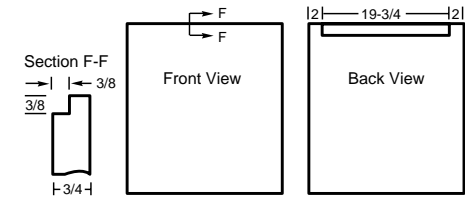

Detail E for 3/4 panel only

Models/Kit	A	B	C - Panel Thickness
GE Models GPF625 Kit*	25-1/16"	23-1/2"	1/4"
GPF675 Kit**	25-7/16"	23-3/4"	3/4"

*GPF800 Heavy Spring Kit required for custom door panel weighing more than 4 lbs.
**GPF800 Heavy Spring Kit included.

For answers to your Monogram®, GE Profile™ or GE appliance questions, visit our website at GEAppliances.com or call GE Answer Center® service, 800.626.2000.

Listed by Underwriters Laboratories

As an ENERGY STAR® partner, GE has determined that this product meets the ENERGY STAR® guidelines for energy efficiency.