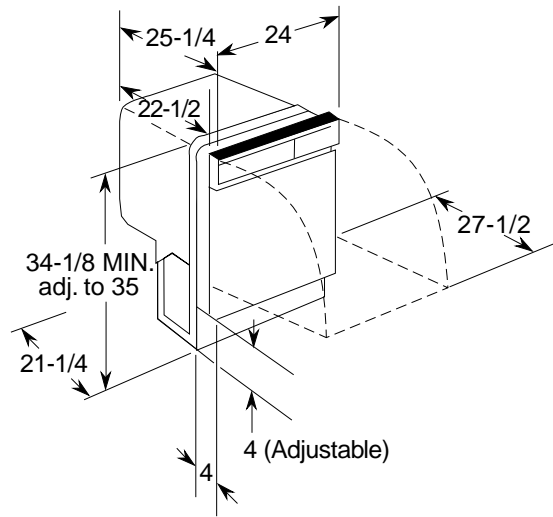

PDW7700G—GE Profile™ Built-In Dishwasher

Built-In Dishwasher Dimensions (in inches)

Electrical Rating

Voltage AC120
 Hertz60
 Total connected load amperage.....9.1
 Calrod® heater watts max.....875
 For use on adequately wired 120-volt, 15-amp circuit having 2-wire service with a separate ground wire. This appliance must be grounded for safe operation.

Specification Created 7/01

Installation Information (in inches)

Dishwasher Rough-In Information

Note: Dishwasher must not be installed more than 10 feet from sink for proper drainage. All plumbing and electrical work must be in accordance with local codes.

The power cord and connections must comply with the National Electrical Code Section 422 and/or local codes and ordinances. The cord must be no longer than 6 ft. from the junction box to the receptacle.

Wood Insert Cut-Out Dimensions (flat door models only)

Detail E for 3/4 panel only

Models/Kit	A	B	C - Panel Thickness
GE Models GPF625 Kit*	25-1/16"	23-1/2"	1/4"
GPF675 Kit**	25-7/16"	23-3/4"	3/4"

*GPF800 Heavy Spring Kit required for custom door panel weighing more than 4 lbs.
 **GPF800 Heavy Spring Kit included.