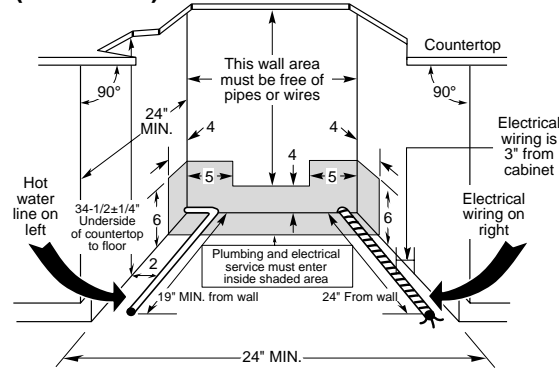

PDW7700G—GE Profile™ Built-In Dishwasher

Built-In Dishwasher Dimensions (in inches)

Electrical Rating

Voltage AC120
 Hertz60
 Total connected load amperage.....9.1
 Calrod® heater watts max.....875
 For use on adequately wired 120-volt, 15-amp circuit having 2-wire service with a separate ground wire. This appliance must be grounded for safe operation.

Specification Created 7/01

Installation Information (in inches)

Dishwasher Rough-In Information

Note: Dishwasher must not be installed more than 10 feet from sink for proper drainage. All plumbing and electrical work must be in accordance with local codes.

The power cord and connections must comply with the National Electrical Code Section 422 and/or local codes and ordinances. The cord must be no longer than 6 ft. from the junction box to the receptacle.