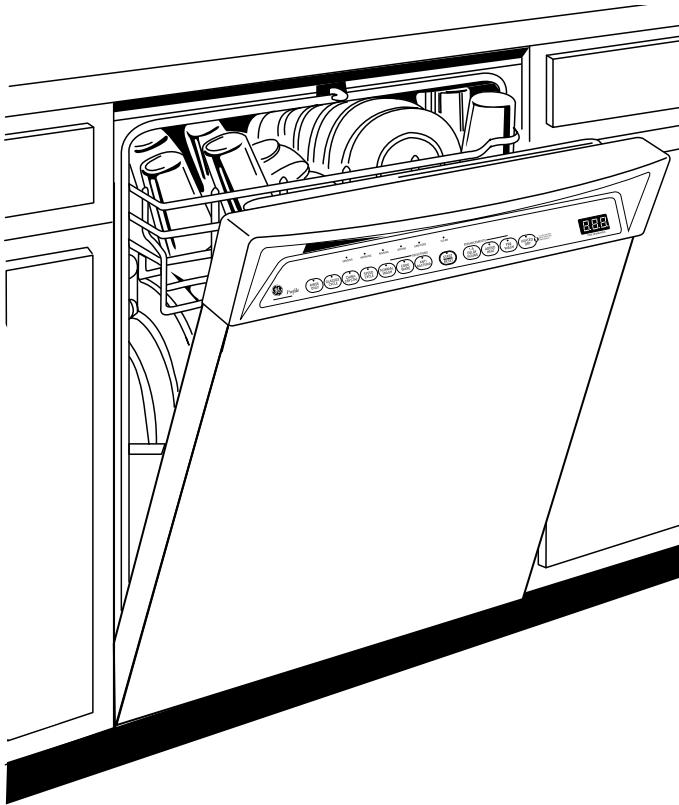

Specification Created 7/01

Installation Information (in inches)

Dishwasher Rough-In Information

Note: Dishwasher must not be installed more than 10 feet from sink for proper drainage. All plumbing and electrical work must be in accordance with local codes.

Profile™

PDW7700G—GE Profile™ Built-In Dishwasher

Features and Benefits

- Energy Star® Qualified
- Full-Length Flat Door Accepts CustomStyle™ Panels
- Tall-Over-Tall™ Towerless Rack Design: Tiered Upper Rack w/Nylon Fold-Down Tines & StemSafe™ System, Lower Rack w/Nylon Fold-Down Tines & ExtraShelf
- QuietPower™ IV Sound Insulation Package with ActiveVent II System
- ExtraClean™ Towerless Wash System with Six Wash Levels
- ExtraClean™ Sensor with Integrated Automatic Temperature Control
- Variable Cycles: Anti-Bacteria (NSF Certified), Cookware, Normal Wash, China/Crystal Glasses, SpeedCycle™ Selection and Rinse Only
- Three Full-Size, Direct-Feed Wash Arms
- 100% Triple Water Filtration System with ExtraFine™ Filter/Dual Pumps and Motors
- Inlaid Light-Touch Electronic Controls with Three Digit Display and Status Indicator Lights
- Three-Piece Modular Silverware Basket with Cell Covers
- Multi-Wattage Heating Element
- Enhancements: Start/Reset, Child Lock-Out, Delay Start (1-9 Hours), Heated Dry, Added Heat, Pre-Wash and Auto HotStart™ Feature
- Hard Countertop Ready
- Lifetime Warranty on Tub and Door Liner
- Model PDW7700GWW - White on white
- Model PDW7700GBB - Black on black
- Model PDW7700GCC - Bisque