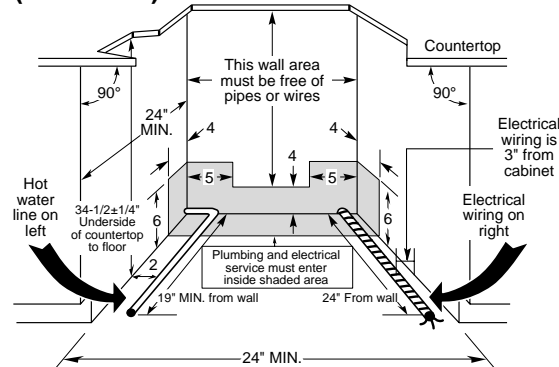

### Built-In Dishwasher Dimensions (in inches)

### Dishwasher Rough-In Information

**Note:** Dishwasher must not be installed more than 10 feet from sink for proper drainage. All plumbing and electrical work must be in accordance with local codes.

The power cord and connections must comply with the National Electrical Code Section 422 and/or local codes and ordinances. The cord must be no longer than 6 ft. from the junction box to the receptacle.