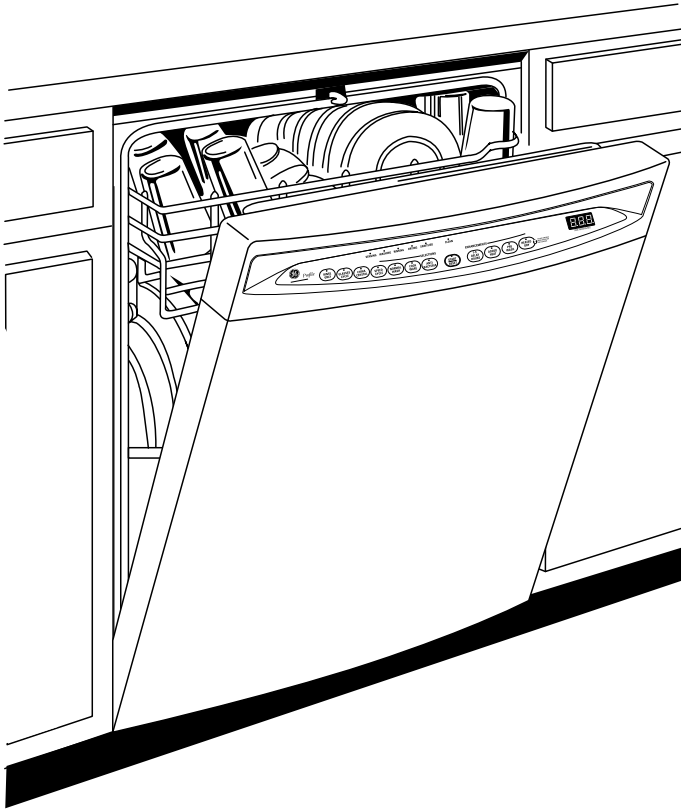

Profile™

PDW7800G—GE Profile™ Built-In Dishwasher

Features and Benefits

- Energy Star® Qualified
- Full-Length Flat Door
- Tall-Over-Tall™ Towerless Rack Design: Tiered Upper Rack w/Nylon Fold-Down Tines & StemSafe™ System, Lower Rack w/Nylon Fold-Down Tines & ExtraShelf
- QuietPower™ IV Sound Insulation Package with ActiveVent II System
- ExtraClean™ Wash System with Six Wash Levels
- ExtraClean™ Sensor with Integrated Automatic Temperature Control
- Variable Cycles: Anti-Bacteria (NSF Certified), Cookware, Normal wash, China/Crystal Glasses, SpeedCycle™ Selection and Rinse Only
- Three Full-Size, Direct-Feed Wash Arms
- 100% Triple Water Filtration System with ExtraFine™ Filter/Dual Pumps and Motors
- Inlaid Light-Touch Electronic Controls with Three Digit Display and Status Indicator Lights
- Three-Piece Modular Silverware Basket with Cell Covers
- Multi-Wattage Heating Element
- Enhancements: Start/Reset, Child Lock-Out, Delay Start (1-9 Hours), Heated Dry, Added Heat, Pre-Wash and Auto HotStart™ Feature
- Hard Countertop Ready
- Lifetime Warranty on Tub and Door Liner
- Model PDW7800GWW - White on white
- Model PDW7800GBB - Black on black
- Model PDW7800GCC - Bisque