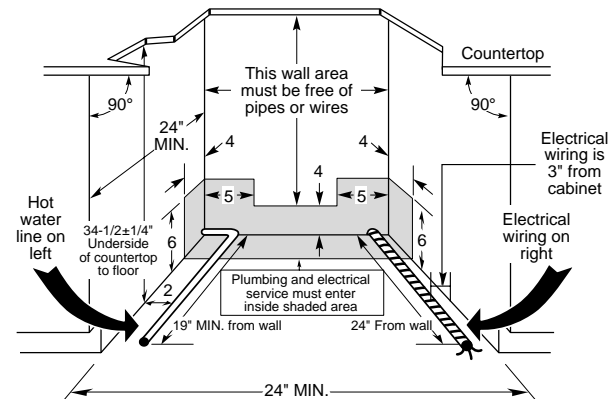

Profile™

PDW7700J – GE Profile™ Built-In Dishwasher

Built-In Dishwasher Dimensions (in inches)

Electrical Rating

Voltage AC 120
 Hertz 60
 Total connected load amperage 9.1
 Calrod® heater watts max..... 875
 For use on adequately wired 120-volt, 15-amp circuit
 having 2-wire service with a separate ground wire.
 This appliance must be grounded for safe operation.

Specification Revised 4/03

Wood Insert Cutout Dimensions (in inches)

Kits: GPF625 and GPF675

| Kit | A | B | C | Panel Thickness |
|--------|----------|---------|------|-----------------|
| GPF625 | 25-1/16" | 23-1/2" | N/A | 1/4" |
| GPF675 | 25-7/16" | 23-3/4" | 3/8" | 3/4" |

Profile™

PDW7700J – GE Profile™ Built-In Dishwasher

Features and Benefits

- CustomStyle Design – Accepts custom panels to blend almost seamlessly with kitchen cabinets.
- Nylon Racks with Color-Matched Components – Match PermaTuf® interior for a beautiful, monochromatic look.
- Countdown Display with 1-9-hr. Delay Start – Instantly identifies time left in a cycle.
- Tall-Over-Tall™ Towerless Nylon Rack – Holds tall or oversized items, or wash 16 place settings at once.
- Four-Position Adjustable Upper Rack – Moves up, down and diagonally for maximum loading flexibility.
- 100% Fold-Down Tines – Provide maximum loading flexibility in the lower rack.
- QuietPower™ IV Sound Package – Reduces wash sound with a unique long door design that eliminates excess noise.
- Four Sets Fold-Down Tines, Four Sets StemSafe™, Upper Rack – Provide loading flexibility for odd-shaped items and safe washing for fine stemware.
- ExtraClean™ Wash With 3 Direct Feed Wash Arms – Provides multiple levels of wash to clean every spot on every dish.
- Model PDW7700JWW – White on white
- Model PDW7700JCC – Bisque on bisque
- Model PDW7700JBB – Black on black