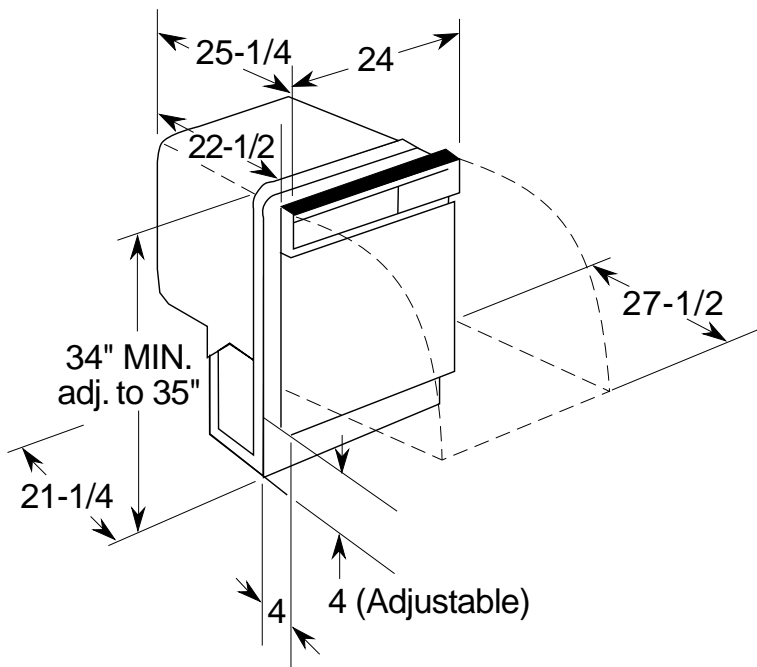

Profile™

PDW7700J – GE Profile™ Built-In Dishwasher

Built-In Dishwasher Dimensions (in inches)

Electrical Rating

Voltage AC 120
 Hertz 60
 Total connected load amperage 9.1
 Calrod® heater watts max..... 875
 For use on adequately wired 120-volt, 15-amp circuit
 having 2-wire service with a separate ground wire.
 This appliance must be grounded for safe operation.

Specification Revised 4/03

Wood Insert Cutout Dimensions (in inches)

Kits: GPF625 and GPF675

| Kit | A | B | C | Panel Thickness |
|--------|----------|---------|------|-----------------|
| GPF625 | 25-1/16" | 23-1/2" | N/A | 1/4" |
| GPF675 | 25-7/16" | 23-3/4" | 3/8" | 3/4" |

Profile™

PDW7700J – GE Profile™ Built-In Dishwasher

Features and Benefits

- CustomStyle Design – Accepts custom panels to blend almost seamlessly with kitchen cabinets.
- Nylon Racks with Color-Matched Components – Match PermaTuf® interior for a beautiful, monochromatic look.
- Countdown Display with 1-9-hr. Delay Start – Instantly identifies time left in a cycle.
- Tall-Over-Tall™ Towerless Nylon Rack – Holds tall or oversized items, or wash 16 place settings at once.
- Four-Position Adjustable Upper Rack – Moves up, down and diagonally for maximum loading flexibility.
- 100% Fold-Down Tines – Provide maximum loading flexibility in the lower rack.
- QuietPower™ IV Sound Package – Reduces wash sound with a unique long door design that eliminates excess noise.
- Four Sets Fold-Down Tines, Four Sets StemSafe™, Upper Rack – Provide loading flexibility for odd-shaped items and safe washing for fine stemware.
- ExtraClean™ Wash With 3 Direct Feed Wash Arms – Provides multiple levels of wash to clean every spot on every dish.
- Model PDW7700JWW – White on white
- Model PDW7700JCC – Bisque on bisque
- Model PDW7700JBB – Black on black