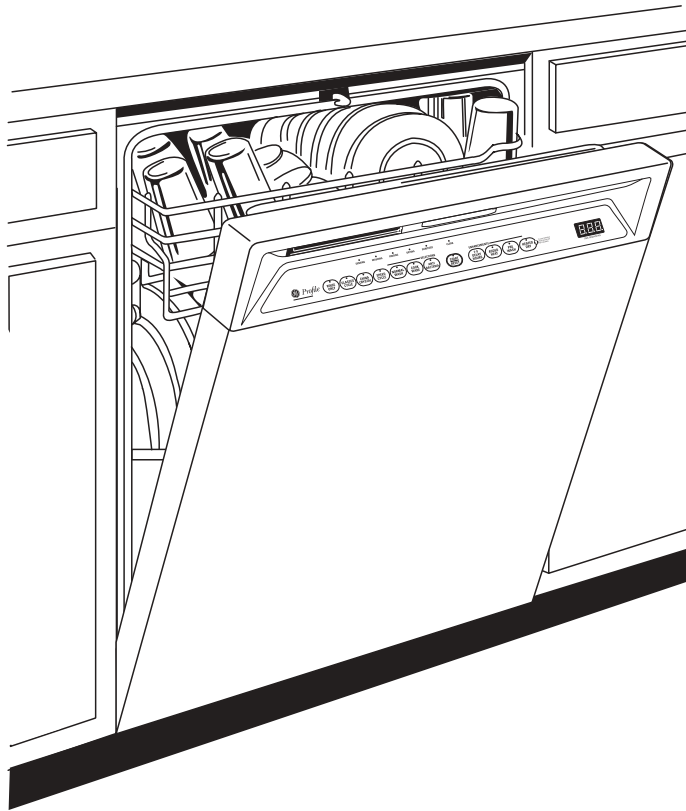

Profile™

PDW7700J – GE Profile™ Built-In Dishwasher

Built-In Dishwasher Dimensions (in inches)

Electrical Rating

Voltage AC 120
 Hertz 60
 Total connected load amperage 9.1
 Calrod® heater watts max..... 875
 For use on adequately wired 120-volt, 15-amp circuit
 having 2-wire service with a separate ground wire.
 This appliance must be grounded for safe operation.

Profile™

PDW7700J – GE Profile™ Built-In Dishwasher

Features and Benefits

- CustomStyle Design – Accepts custom panels to blend almost seamlessly with kitchen cabinets.
- Nylon Racks with Color-Matched Components – Match PermaTuf® interior for a beautiful, monochromatic look.
- Countdown Display with 1-9-hr. Delay Start – Instantly identifies time left in a cycle.
- Tall-Over-Tall™ Towerless Nylon Rack – Holds tall or oversized items, or wash 16 place settings at once.
- Four-Position Adjustable Upper Rack – Moves up, down and diagonally for maximum loading flexibility.
- 100% Fold-Down Tines – Provide maximum loading flexibility in the lower rack.
- QuietPower™ IV Sound Package – Reduces wash sound with a unique long door design that eliminates excess noise.
- Four Sets Fold-Down Tines, Four Sets StemSafe™, Upper Rack – Provide loading flexibility for odd-shaped items and safe washing for fine stemware.
- ExtraClean™ Wash With 3 Direct Feed Wash Arms – Provides multiple levels of wash to clean every spot on every dish.
- Model PDW7700JWW – White on white
- Model PDW7700JCC – Bisque on bisque
- Model PDW7700JBB – Black on black