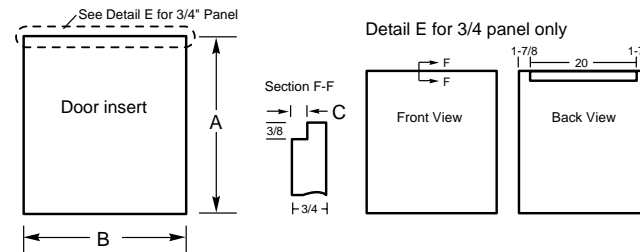

Profile™

PDW7700J – GE Profile™ Built-In Dishwasher

Built-In Dishwasher Dimensions (in inches)

Electrical Rating

Voltage AC 120
 Hertz 60
 Total connected load amperage 9.1
 Calrod® heater watts max..... 875
 For use on adequately wired 120-volt, 15-amp circuit
 having 2-wire service with a separate ground wire.
 This appliance must be grounded for safe operation.

Specification Revised 4/03

Wood Insert Cutout Dimensions (in inches)

Kits: GPF625 and GPF675

| Kit | A | B | C | Panel Thickness |
|--------|----------|---------|------|-----------------|
| GPF625 | 25-1/16" | 23-1/2" | N/A | 1/4" |
| GPF675 | 25-7/16" | 23-3/4" | 3/8" | 3/4" |